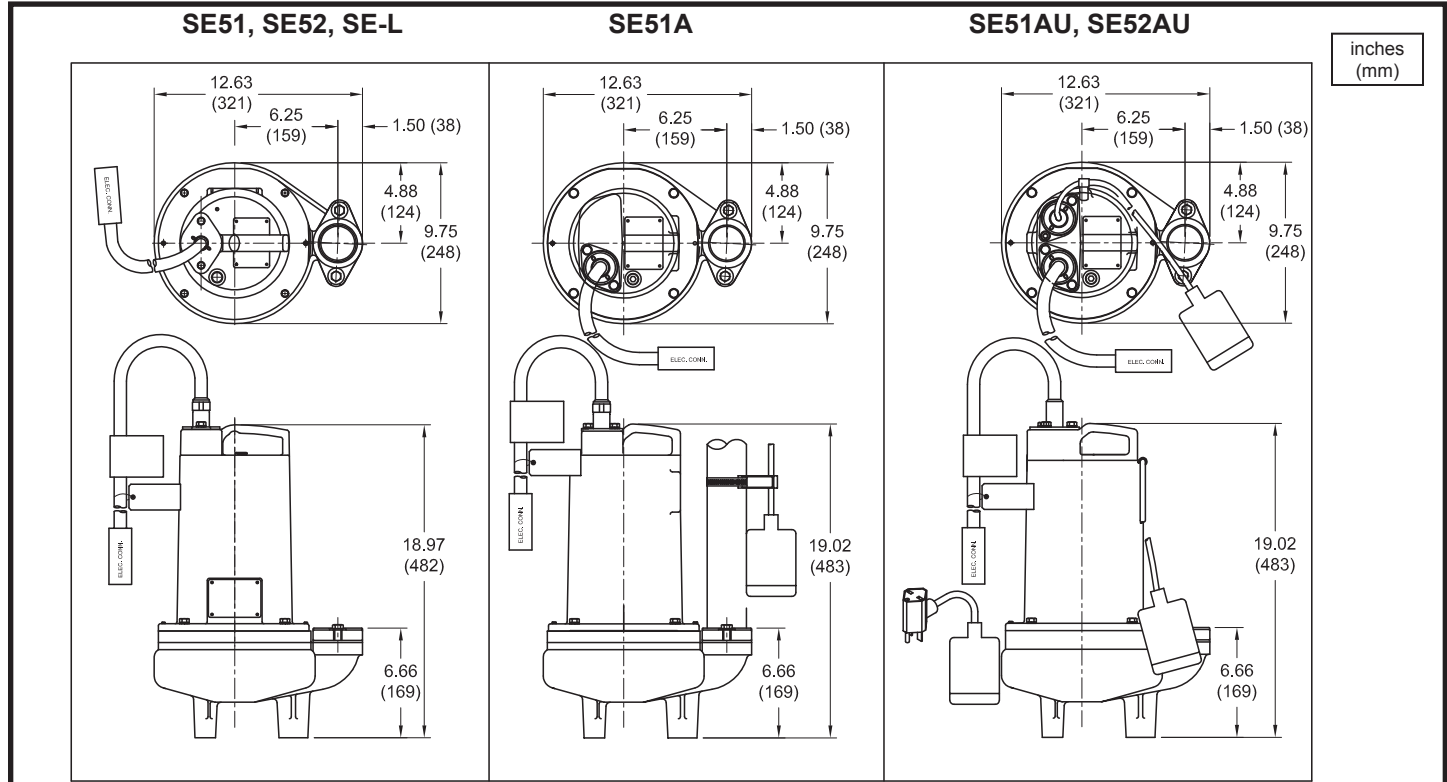

Series SE-L

2" Spherical Solids Handling
Manual & Automatic

BARNES®

www.cranepumps.com

1½" & 2" Discharge

inches
(mm)

MODEL NO	PART NO	HP	VOLT/PH	Hz	RPM (Nom)	NEMA START CODE	INSUL. CLASS	FULL LOAD AMPS	LOCKED ROTOR AMPS	CORD SIZE	CORD TYPE	CORD O.D inch (mm)
SE51	104871	0.5	120/1	60	1750	F	B	11.6	21.3	14/3	SJTOW	0.375 (9.5)
SE51A	104872	0.5	120/1	60	1750	F	B	11.6	21.3	14/3	SJTOW	0.375 (9.5)
SE51AU	104873	0.5	120/1	60	1750	F	B	11.6	21.3	14/3	SJTOW	0.375 (9.5)
SE52	104874	0.5	240/1	60	1750	J	B	5.9	14.9	14/3	SOW	0.530 (13.5)
SE52AU	104875	0.5	240/1	60	1750	J	B	5.9	14.9	14/3	SOW	0.530 (13.5)
SE594L	104881	0.5	200-240/3	60	1750	H/L	B	3.2/3.0	9.8/11.0	14/4	SOW	0.570 (14.5)
SE544L	104882	0.5	480/3	60	1750	K	B	1.5	5.3	14/4	SOW	0.570 (14.5)
SE554L	104883	0.5	600/3	60	1750	H	B	1.0	3.4	14/4	SOW	0.570 (14.5)
SE774L	104884	0.75	200-240/1	60	1750	G/K	F	7.4/7.0	21.5/25.8	14/3	SOW	0.530 (13.5)
SE794L	104885	0.75	200-240/3	60	1750	H/K	B	4.8/4.5	13.7/15.4	14/4	SOW	0.570 (14.5)
SE744L	104886	0.75	480/3	60	1750	K	B	2.2	7.7	14/4	SOW	0.570 (14.5)
SE754L	104887	0.75	600/3	60	1750	L	B	1.5	7.2	14/4	SOW	0.570 (14.5)
SE1074L	104888	1.0	200-240/1	60	1750	D/G	F	8.8/8.3	21.5/25.8	14/3	SOW	0.530 (13.5)
SE1094L	104889	1.0	200-240/3	60	1750	E/H	B	5.1/4.9	13.7/15.4	14/4	SOW	0.570 (14.5)
SE1044L	104890	1.0	480/3	60	1750	H	B	2.4	7.7	14/4	SOW	0.570 (14.5)
SE1054L	104891	1.0	600/3	60	1750	J	B	1.9	7.2	14/4	SOW	0.570 (14.5)

Mechanical Switch on SE51A, cord 16/2, SJOW, 0.320 (8.1mm) O.D., Piggy-Back Plug
Mechanical Switch on SE-AU, cord 14/2, SJOW, 0.345 (8.8mm) O.D.

IMPORTANT !

- 1.) PUMP MAY BE OPERATED "DRY" FOR EXTENDED PERIODS WITHOUT DAMAGE TO MOTOR AND/OR SEALS.
- 2.) INSTALLATIONS SUCH AS DECORATIVE FOUNTAINS OR WATER FEATURES PROVIDED FOR VISUAL ENJOYMENT MUST BE INSTALLED IN ACCORDANCE WITH THE NATIONAL ELECTRIC CODE ANSI/NFPA 70 AND/OR THE AUTHORITY HAVING JURISDICTION. THIS PUMP IS NOT INTENDED FOR USE IN SWIMMING POOLS, RECREATIONAL WATER PARKS, OR INSTALLATIONS IN WHICH HUMAN CONTACT WITH PUMPED MEDIA IS A COMMON OCCURRENCE.

SECTION 1B
PAGE 14
DATE 8/16

CRANE®

A Crane Co. Company

PUMPS & SYSTEMS

USA: (937) 778-8947 • Canada: (905) 457-6223 • International: (937) 615-3598