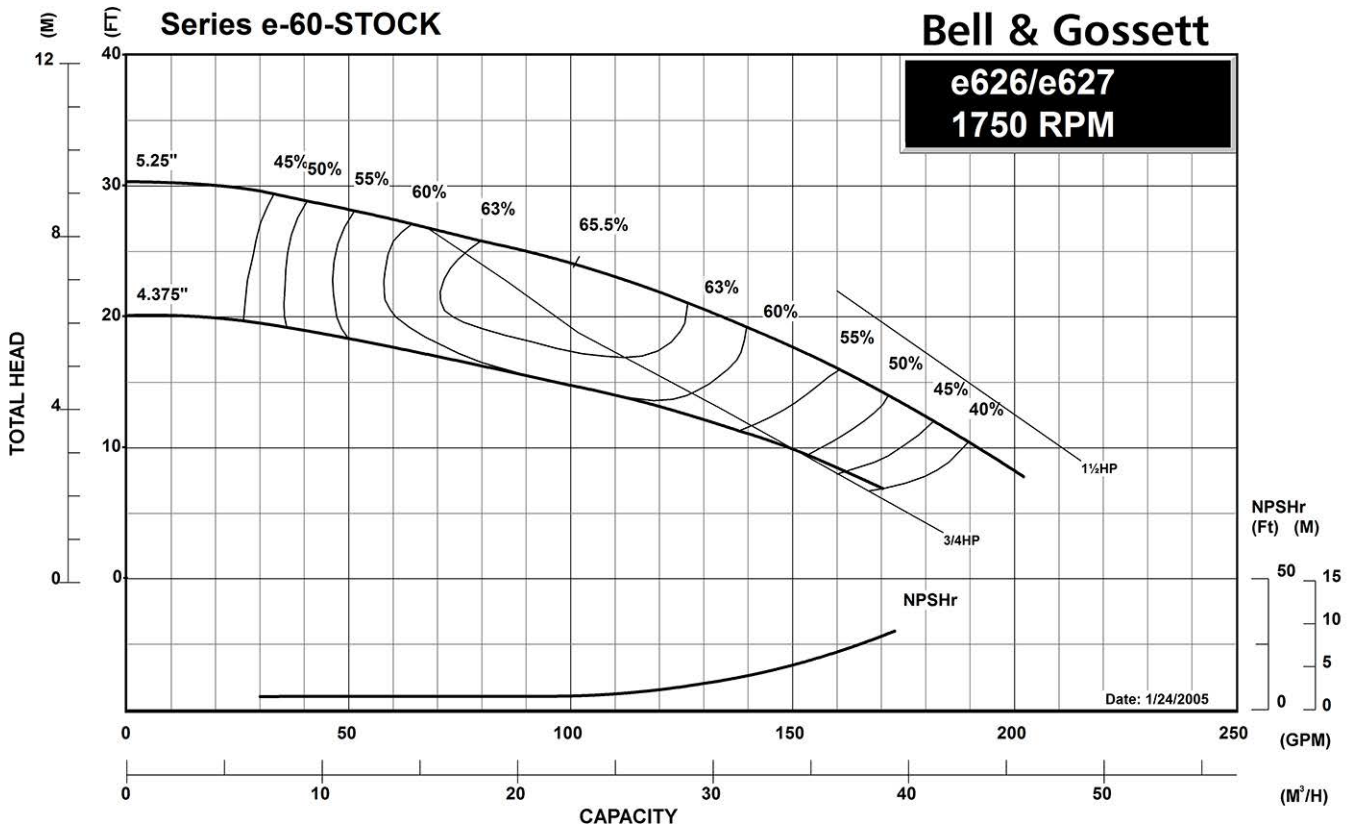

Series e-60

STOCK PUMP 1750 RPM

Series e-60

BUILT-TO-ORDER PUMP 1750 RPM