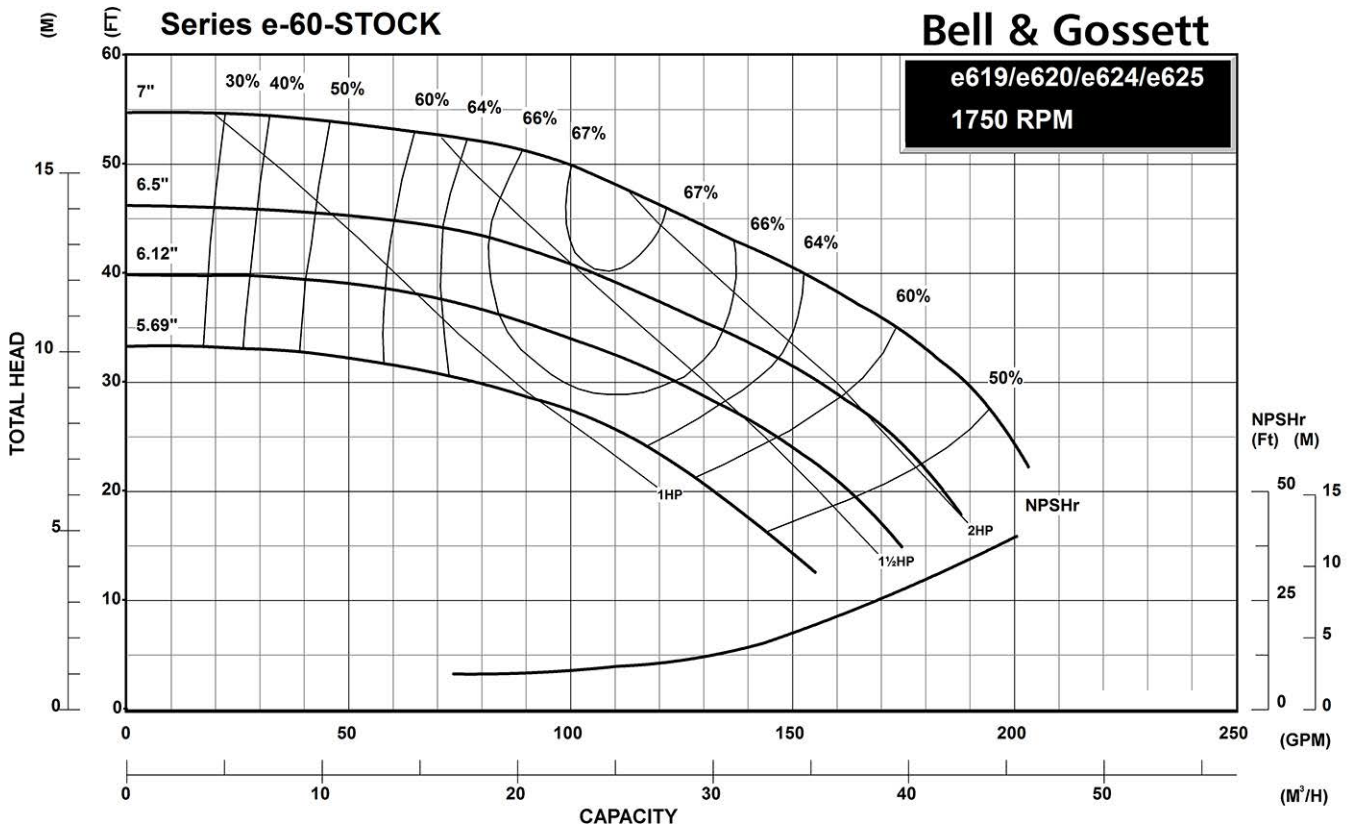

Series e-60

STOCK PUMP 1750 RPM

Series e-60

BUILT-TO-ORDER PUMP 1750 RPM