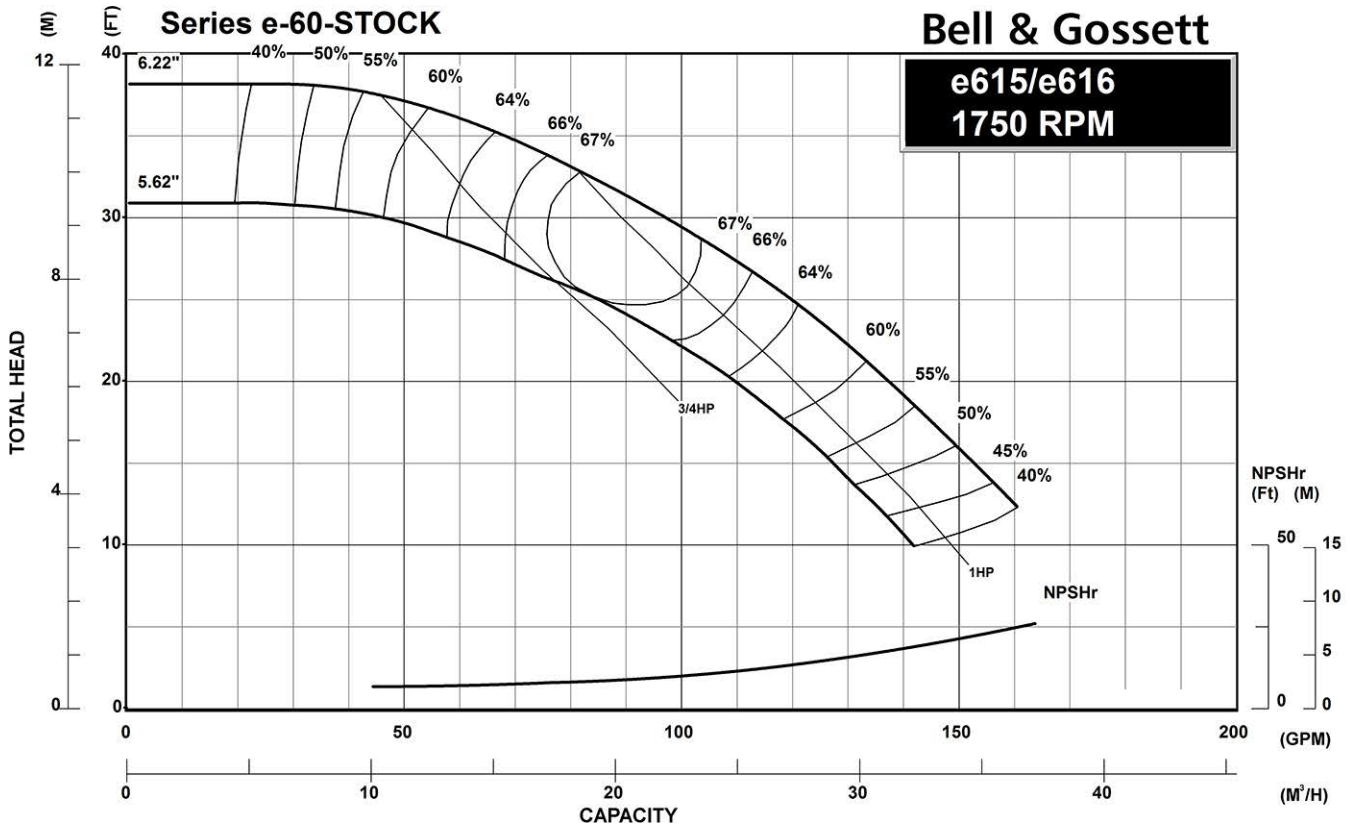

Series e-60

STOCK PUMP 1750 RPM

Series e-60

BUILT-TO-ORDER PUMP 1750 RPM