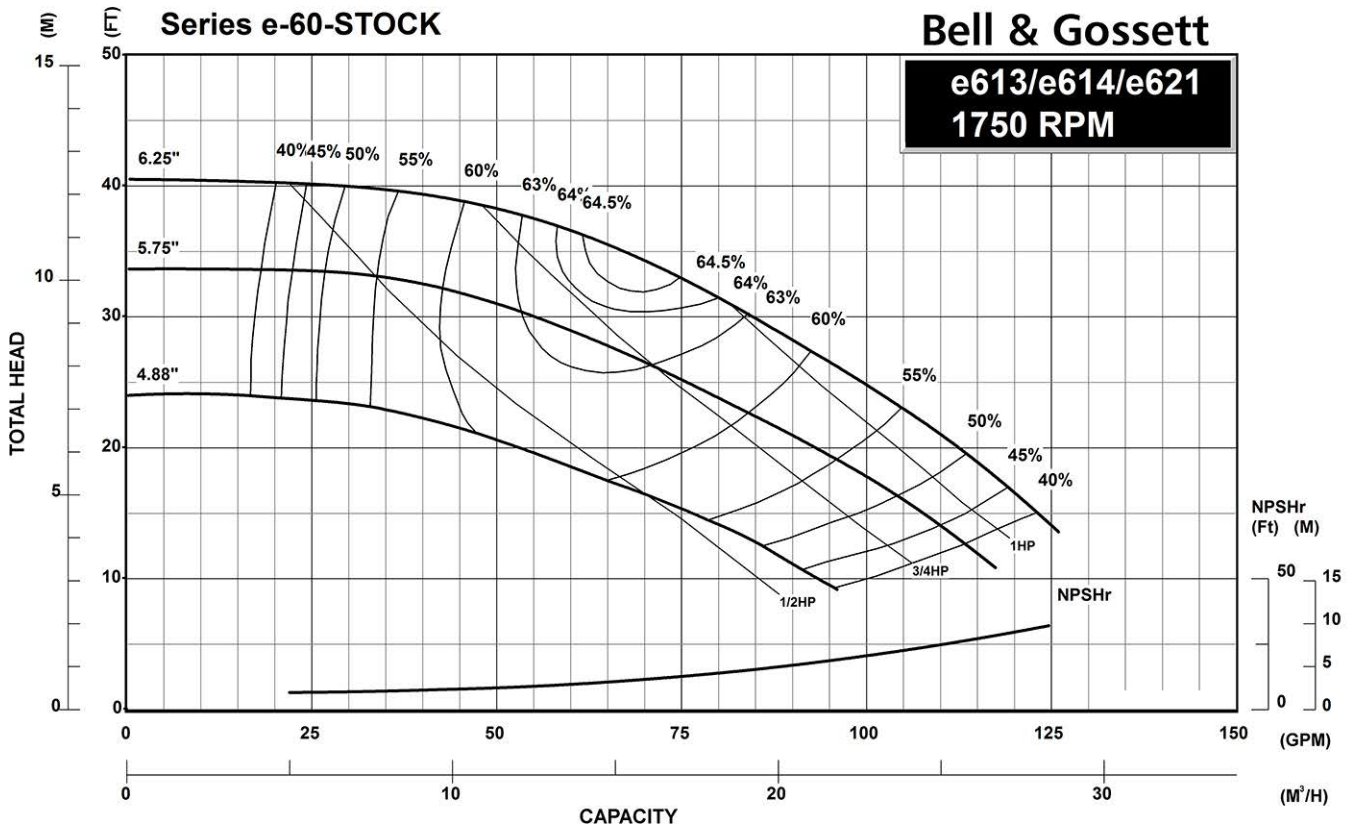

Series e-60

STOCK PUMP 1750 RPM

Series e-60

BUILT-TO-ORDER PUMP 1750 RPM