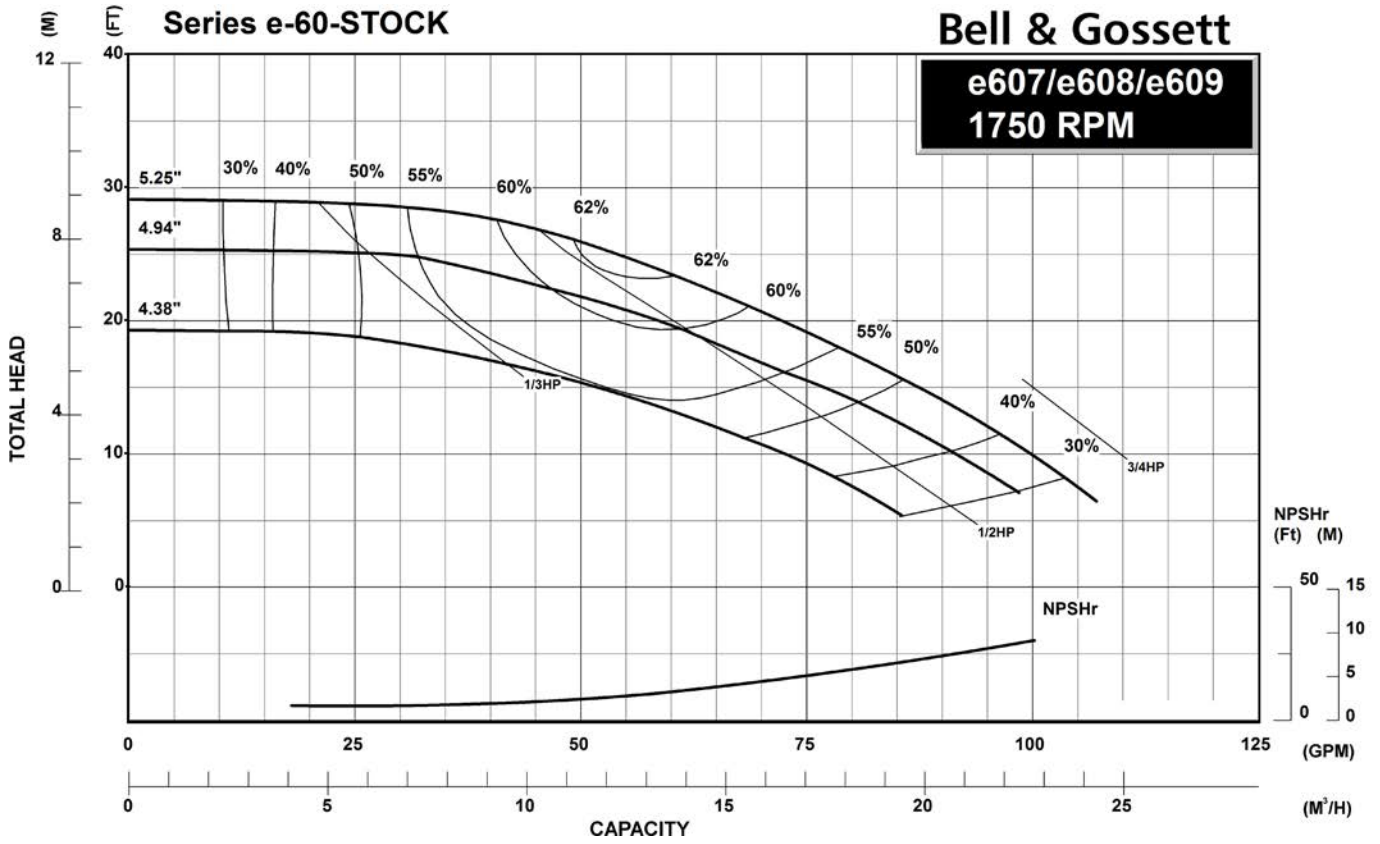

Series e-60

STOCK PUMP 1750 RPM

Series e-60

BUILT-TO-ORDER PUMP 1750 RPM