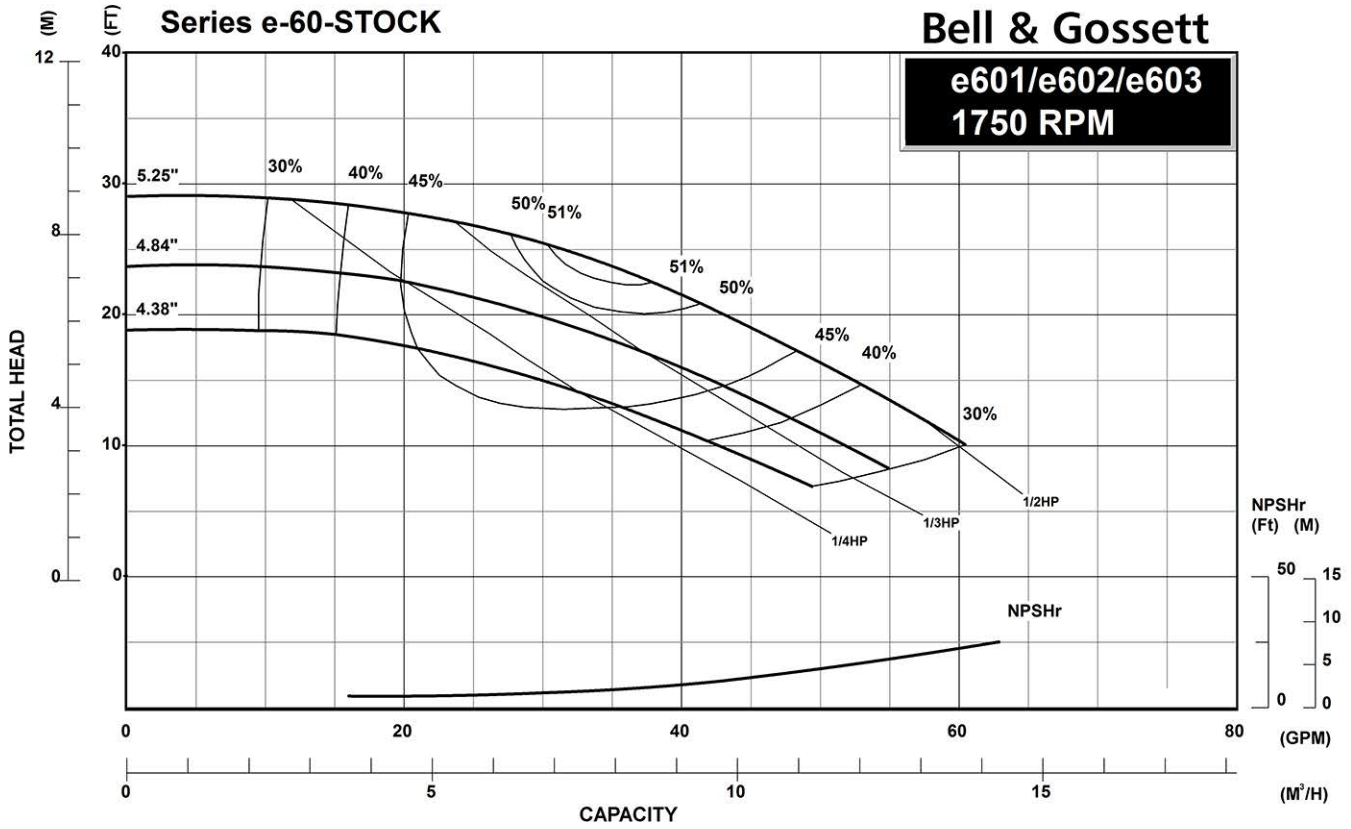

Series e-60

STOCK PUMP 1750 RPM

Series e-60

BUILT-TO-ORDER PUMP 1750 RPM