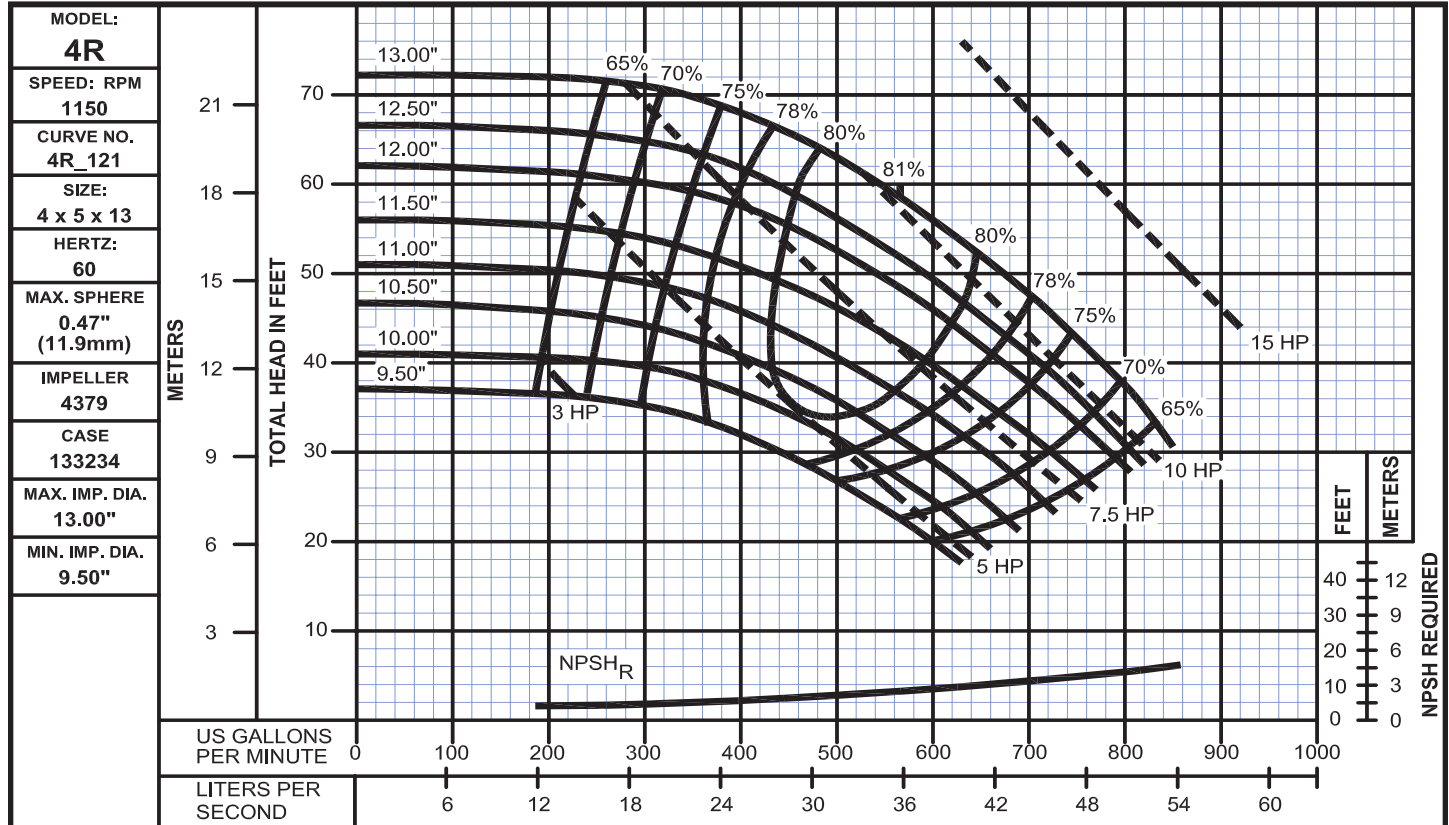

End Suction Back Pull-Out

Performance Curves

Model 4R

WEINMAN®

www.cranepumps.com

End Suction Back Pull-Out

SECTION 575
PAGE 142
DATE 8/14

CRANE
A Crane Co. Company