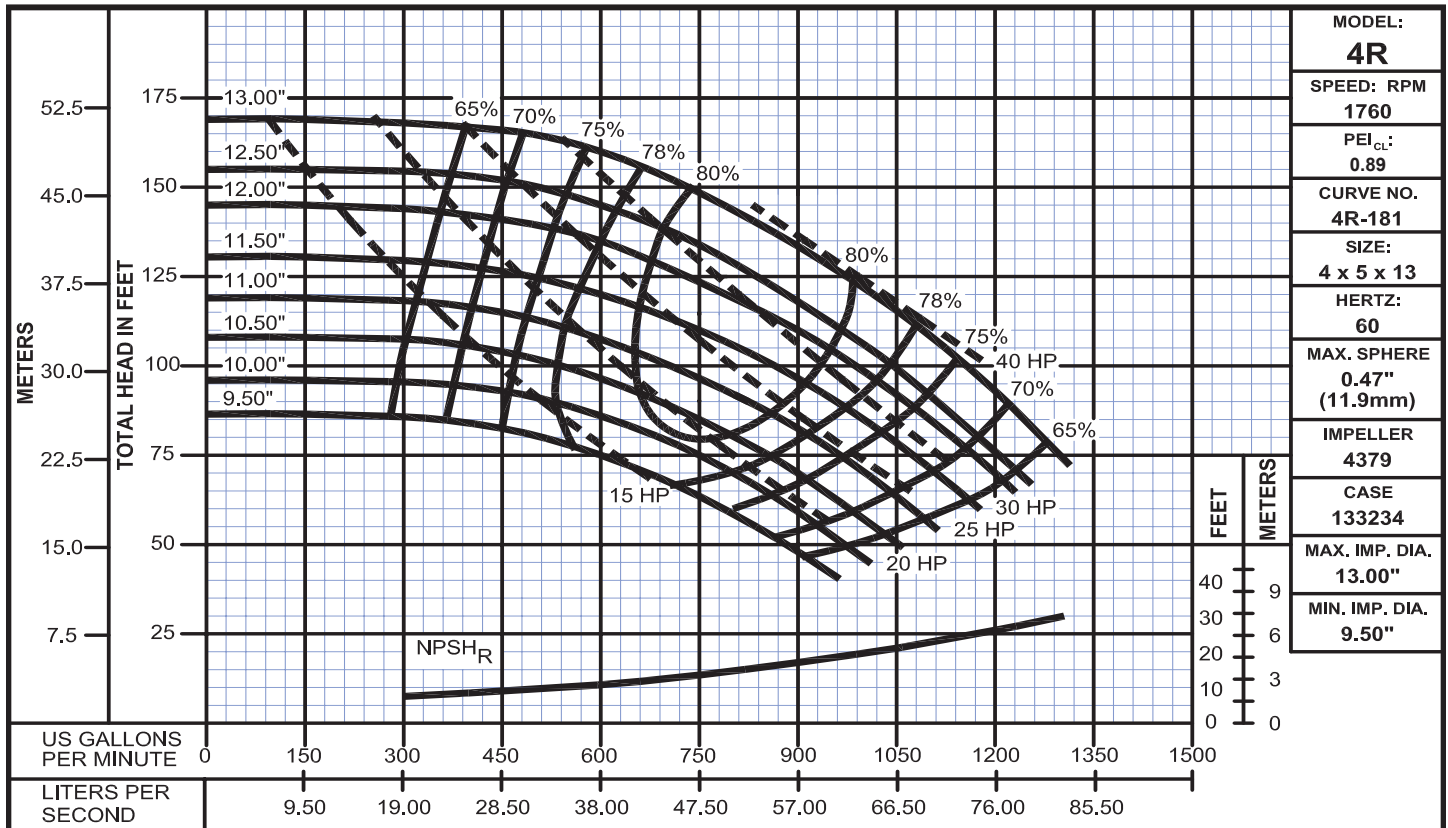

End Suction Back Pull-Out

Performance Curves

Model 4R

WEINMAN®

www.cranepumps.com

End Suction Back Pull-Out

SECTION 575
PAGE 142
DATE 8/14

CRANE
A Crane Co. Company