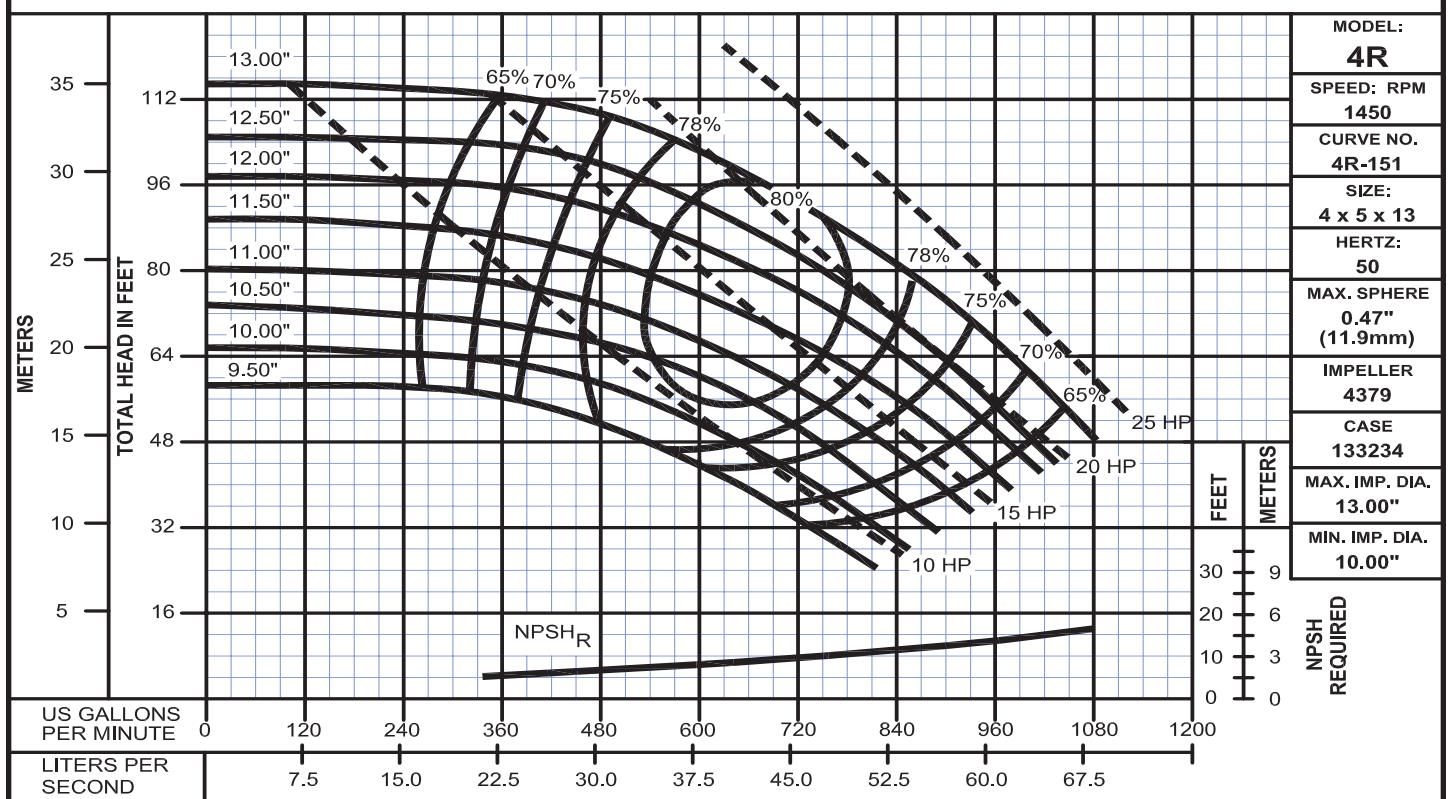

End Suction Back Pull-Out

Performance Curves

Model 4R

WEINMAN®

www.cranepumps.com

End Suction Back Pull-Out

SECTION 575
PAGE 142
DATE 8/14

CRANE
A Crane Co. Company