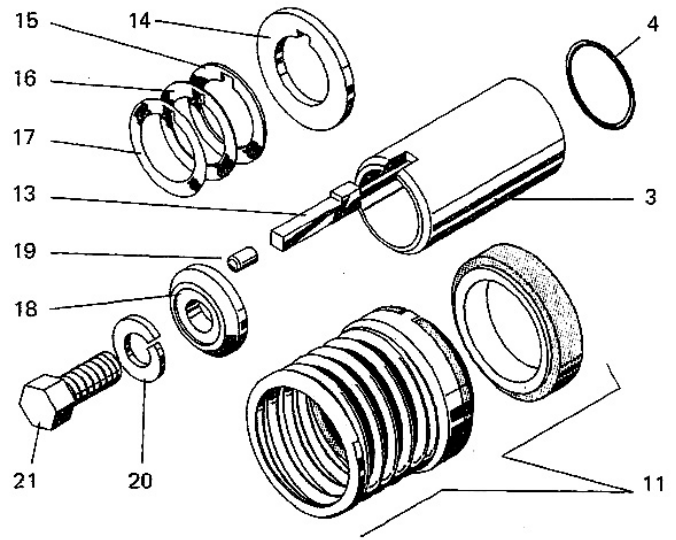

Repair Parts
Pièces de Réparation

See exploded view at right for identification of parts enclosed in rectangle.
Voir gros plan à droite pour identifier les pièces renfermées dans le rectangle.

Key #	Description	Qty.	Product Number	List Price (\$CA)
1	Motor:			
	5 HP VM 1/60/230, 184JM	1	9017-9235	\$1,475.00
	5 HP VM 3/60/208-230/460, 182JM	1	9017-9243	\$1,225.00
	5 HP VM 3/60/575, 182JM	1	9017-9250	\$1,225.00
	7.5 HP VM 1/60/230, 213TCZ	1	9010-8697	\$2,520.00
	7.5 HP VM 3/60/208-230/460, 184JM	1	9017-9268	\$1,357.00
	7.5 HP VM 3/60/575, 184JM	1	9017-9276	\$1,357.00
	10 HP VM 1/60/230, 215TCZ	1	9017-9723	\$3,193.00
	10 HP VM 3/60/208-230/460, 213TCZ	1	9017-9722	\$2,245.00
	10 HP VM 3/60/575, 213TCZ	1	9010-9844	\$2,245.00
2	Flinger	1	22-0727-06	\$11.00
3	Sleeve:			
	5VMC-S2, T, T5 & 7.5VMC-T, T5	1	08-1000-00	\$193.00
	5VMB-S2, T, T5 & 7.5VMB-T, T5			
	7.5VMC-S2 & 10VMC-S2, T, T5	1	08-0328-07	\$212.00
	7.5VMB-S2 & 10VMB-S2, T, T5			
4	O-Ring 1" x 1-1/8"	1	47-0022-09	\$2.60
5	Bracket:			
	5VMC-S2, T, T5 & 7.5VMC-T, T5	1	02-2500-09	\$395.00
	7.5VMC-S2, 10VMC-S2, T, T5	1	02-2510-07	\$850.00
	5 VMB-S2, T, T5 & 7.5VMB-T, T5	1	02-2500-17	\$570.00
	7.5VMB-S2, 10VMB-S2, T, T5	1	02-2510-15	\$1,290.00
6	Hex Cap Screw 3/8-16 x 7/8"L - 5 & 7.5VM	1-4 pk	14-1293-24	\$5.50
6	Hex Cap Screw 1/2-13 x 1 1/4"L - 10VM	1-4 pk	14-1330-29	\$10.00
7	Base:			
	5VM, 7.5VM-T	1	12-0618-00	\$167.00
	7.5VM-S2, 10VM	1	12-0618-18	\$276.00
8	Hex Cap Screw 3/8-16 x 1"L - 4 / Pkg	1-4 pk	14-1294-23	\$7.40
9	Washer 3/8" - 4 / Pkg	1-4 pk	14-0722-19	\$3.80
10	Washer 3/8" - 4 / Pkg	1-4 pk	14-0722-19	\$3.80
11	Mechanical Seal Assembly	1	10-0369-03	\$89.00