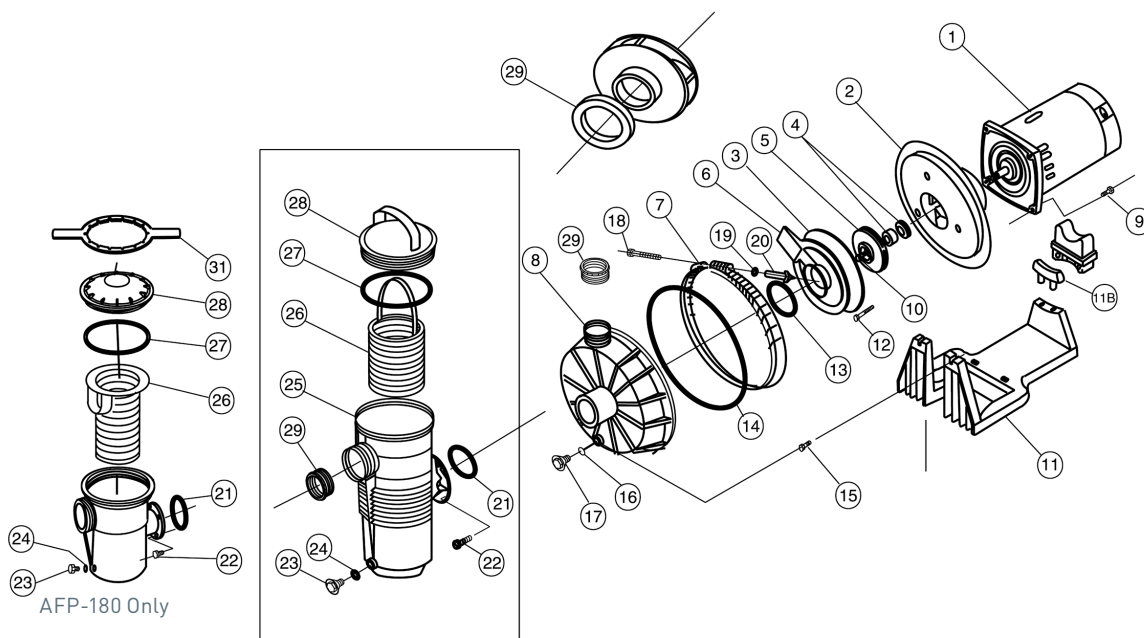

WATERFALL SPECIALTY PUMP

REPLACEMENT PARTS

AFP-180 Only

Item	Part No.	Description
WATERFALL PUMPS		
1	355218S	Motor, AF-75 & 120, AFP-75 & 120, 37 lbs.
1	355222S	Motor, AF-180, AFP-150 & 180, 35 lbs.
2	355004	Plate, seal
3	355317	Plate, mounting AF-75, AFP-75
3	355495	Plate, mounting AF-120 & 180, AFP-120, 150 & 180
4	354545S	Seal, 5/8 in. mechanical, PS 200
5	355544	Impeller AF-75, AFP-75
5	355068	Impeller AF-120, AFP-120
5	355221	Impeller AF-180, AFP-150 & 180
6	355545	Diffuser AF-75, AFP-75
6	355069	Diffuser AF-120, AFP-120
6	355140	Diffuser AF-180, AFP-150 & 180
7	355320	Band, clamp assembly complete
8	355302	Housing, front
9	U30-74SS	Screw, 3/8 in.-16 SS hex hd., 4 req.
10	355389	Screw, impeller locking
11	355305	Base, pump ¹
11B	355385	Adapter, 5-5/8 in. dia. motor ²
12	355334	Screw, No. 8-32 x 1 in. AF-75 & 120, AFP-75 & 120, 3 req.
12	355141	Screw, No. 8-32 x 1-1/2 in. AF-180, AFP-150 & 180
13	355331	O-ring, diffuser
14	355329	O-ring, front housing
15	355335	Screw, 5/16, 18 x 1/2 in. SS wsh. hd., (AF models only)
16	192115	O-ring, drain plug
17	154699	Plug, 1/2 in. drain
20	175025	Knob (fits clamp w/ captured T-bolt only)

¹ Pump base (item 11) includes dual radius motor support.

² Item 11A, motor support is a replacement part that fits only older style pump bases with rectangular opening.

Replacement parts pricing on page 635.
Product on pages 178-179.

Replacement baskets on page 136.

WATERFALL

REPLACEMENT PARTS

Item	Part No.	Description
WATERFALL		
1	580004	Rocktrap
2	2313	Internal Support Extractor Tool