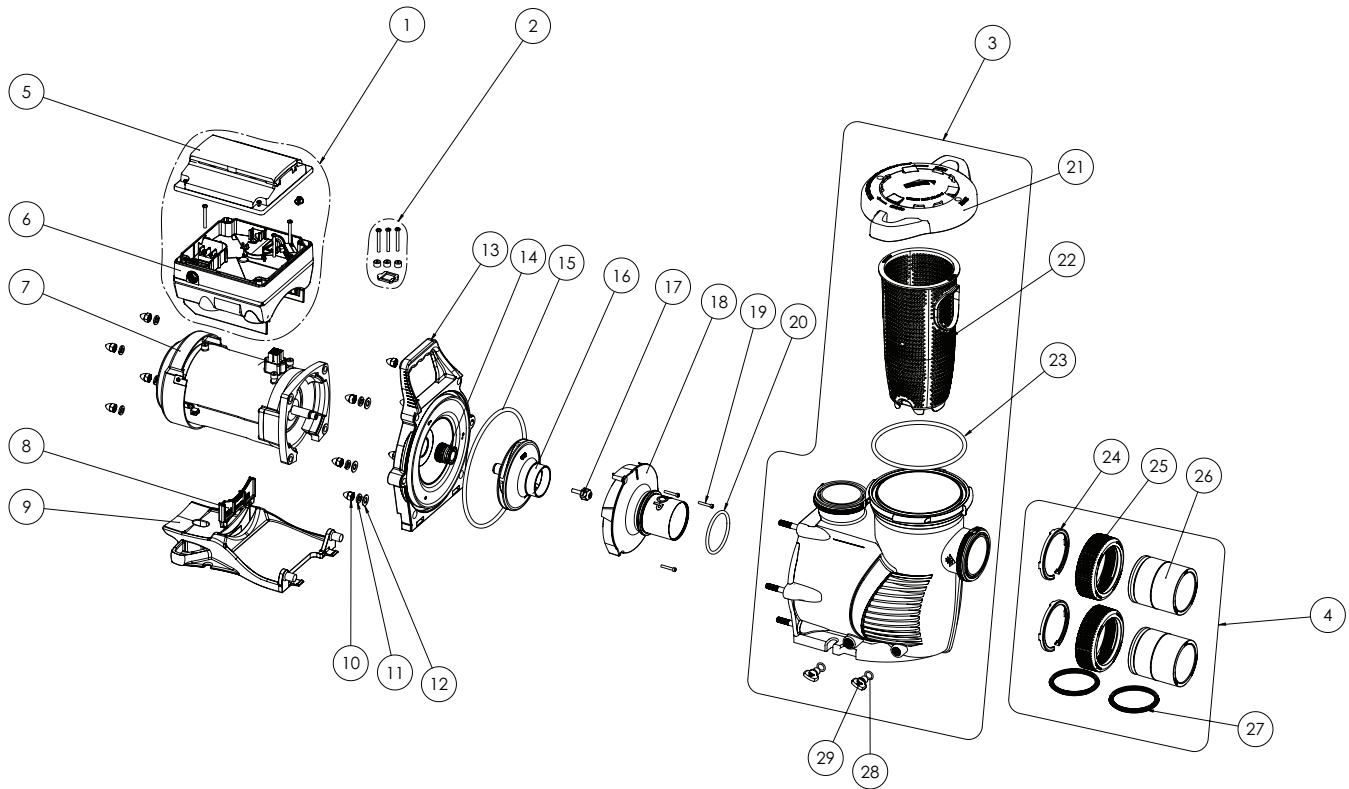

# REPLACEMENT PARTS

## IntelliFloXF® (Almond) and IntelliProXF® (Black) VSF Variable Speed and Flow Pump Replacement Parts

Item No.	Description	IntelliFloXF Part #	IntelliProXF Part #
1	Drive Kit	357521Z	352032Z
2	Drive Hardware Kit	355685	
3	Wet End Assembly	400000	401000
4	Union Kit w/o Tap	410020	
5	Keypad Assembly Kit	357527Z	358527Z
6	Drive	356896Z	356898Z
7	Motor	350305S	350306S
8	Motor Support Insert	070929	357160
9	Motor Base	400004Z	401004Z
10	Acorn Nut (Qty. 10)	071413	
11	Lock Washer (Qty. 10)	U43-12SS	
12	Flat Washer (Qty. 6)	072184	
13	Seal Plate	400002	401002
14	Mechanical Seal	17351-0101S	
15	Seal Plate O-Ring	351446	
16	Impeller	400015	
17	Impeller Set Screw	37337-6080	

Item No.	Description	IntelliFloXF Part #	IntelliProXF Part #
18	Diffuser	400010	
19	Diffuser Screws	353323	
20	Diffuser O-Ring	350336	
21	Lid/Locking Ring Assembly	400006	401006
22	Strainer Basket	400007Z	
23	Lid/Locking Ring O-Ring	35505-1440	
24	2.5" C-Clip Locking Ring (Qty. 2)	410001	
25	2.5" Union Nut (Qty. 2)	411000	
26	2.5" Union Adapter w/o Tap (Qty. 2)	410002	
27	2.5" Diamond Seal Kit (Qty. 2)	410016Z	
28	Drain Plug O-Ring (Qty. 2)	192115	
29	Drain Plug (Qty. 2)	071131	357161
-	Keypad Relocation Kit	356904Z	356905Z
-	Seal Plate Kit w/ Mechanical Seal	400031Z	400032Z
-	50 Ft. Communication Cable	350122	