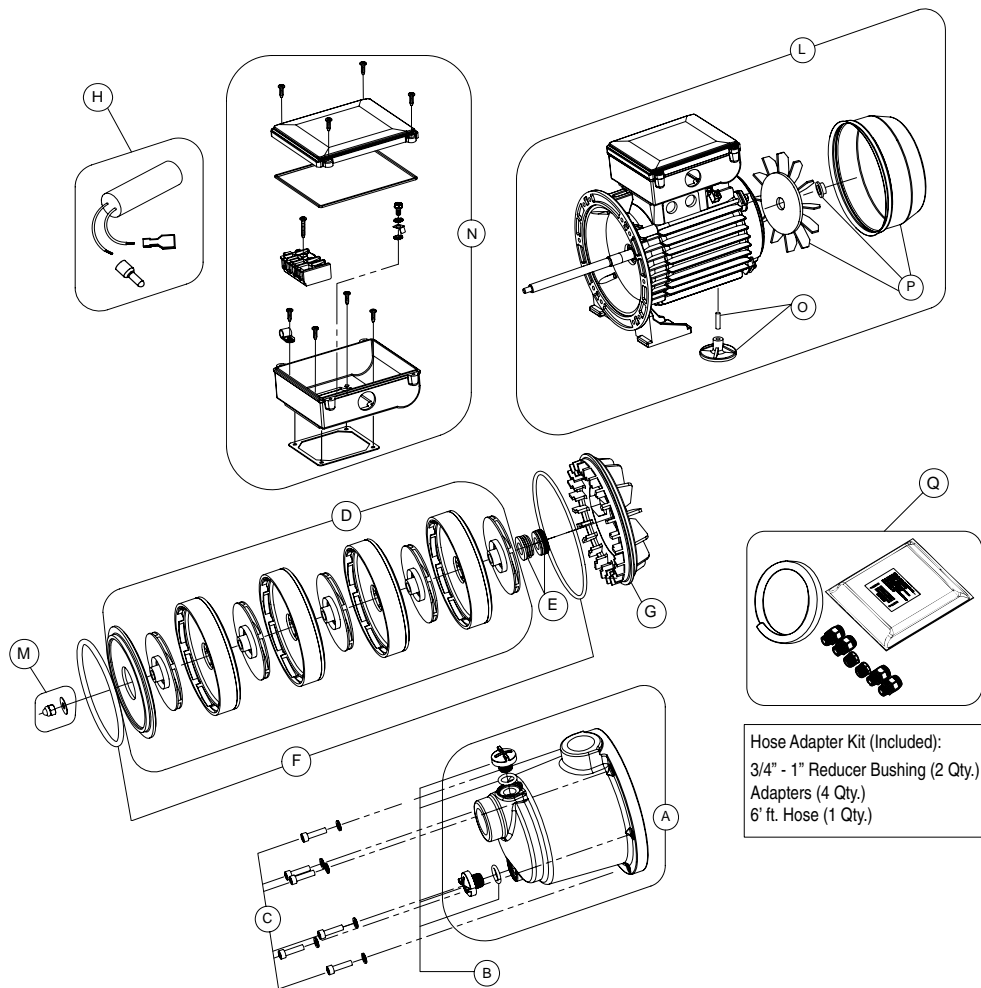

REPLACEMENT PARTS

Hose Adapter Kit (Included):
 3/4" - 1" Reducer Bushing (2 Qty.)
 Adapters (4 Qty.)
 6' ft. Hose (1 Qty.)

KIT	P/N	DESCRIPTION	KIT	P/N	DESCRIPTION
A	ZBR39320	PUMP BODY KIT W/ DRAIN PLUGS	H	ZBR39340	CAPACITOR KIT
B	ZBR12160	DRAIN PLUGS W/ O-RING KIT*	L	ZBR39360	COMPLETE MOTOR ASSEMBLY
C	ZBR12170	BODY PUMP FASTENERS KIT	M	ZBR12270	END SHAFT FASTENERS KIT
D	ZBR39330	HYDRAULIC KIT	N	ZBR39350	CAPACITOR BOX COMPLETE KIT
E	ZBR43920	MECHANICAL SEAL KIT	O	ZBR26910	BASE KIT
F	ZBR12200	O-RING KIT	P	ZBR43810	FAN KIT
G	ZBR12210	SEAL PLATE KIT	Q	353040	HOSE ADAPTER KIT

*INCLUDES (2) DRAIN PLUGS AND (2) O-RINGS; HOUSING NOT INCLUDED.

Performance Curves