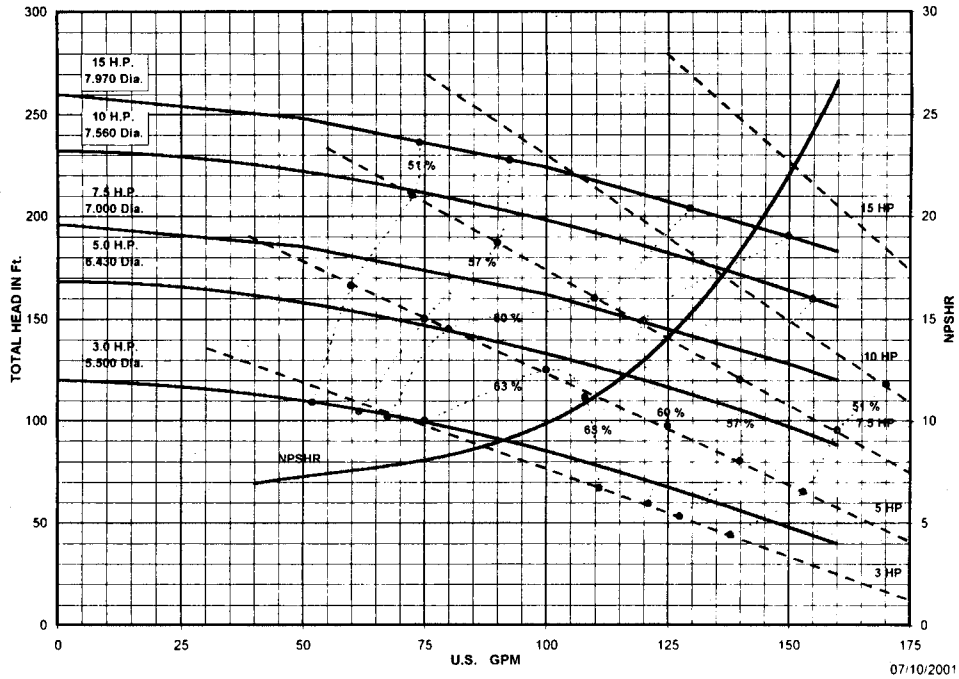

# Griswold H Series, High Head, Self-Priming Pump

## Performance

### HL SERIES 3470 RPM

### HH SERIES 3470 RPM