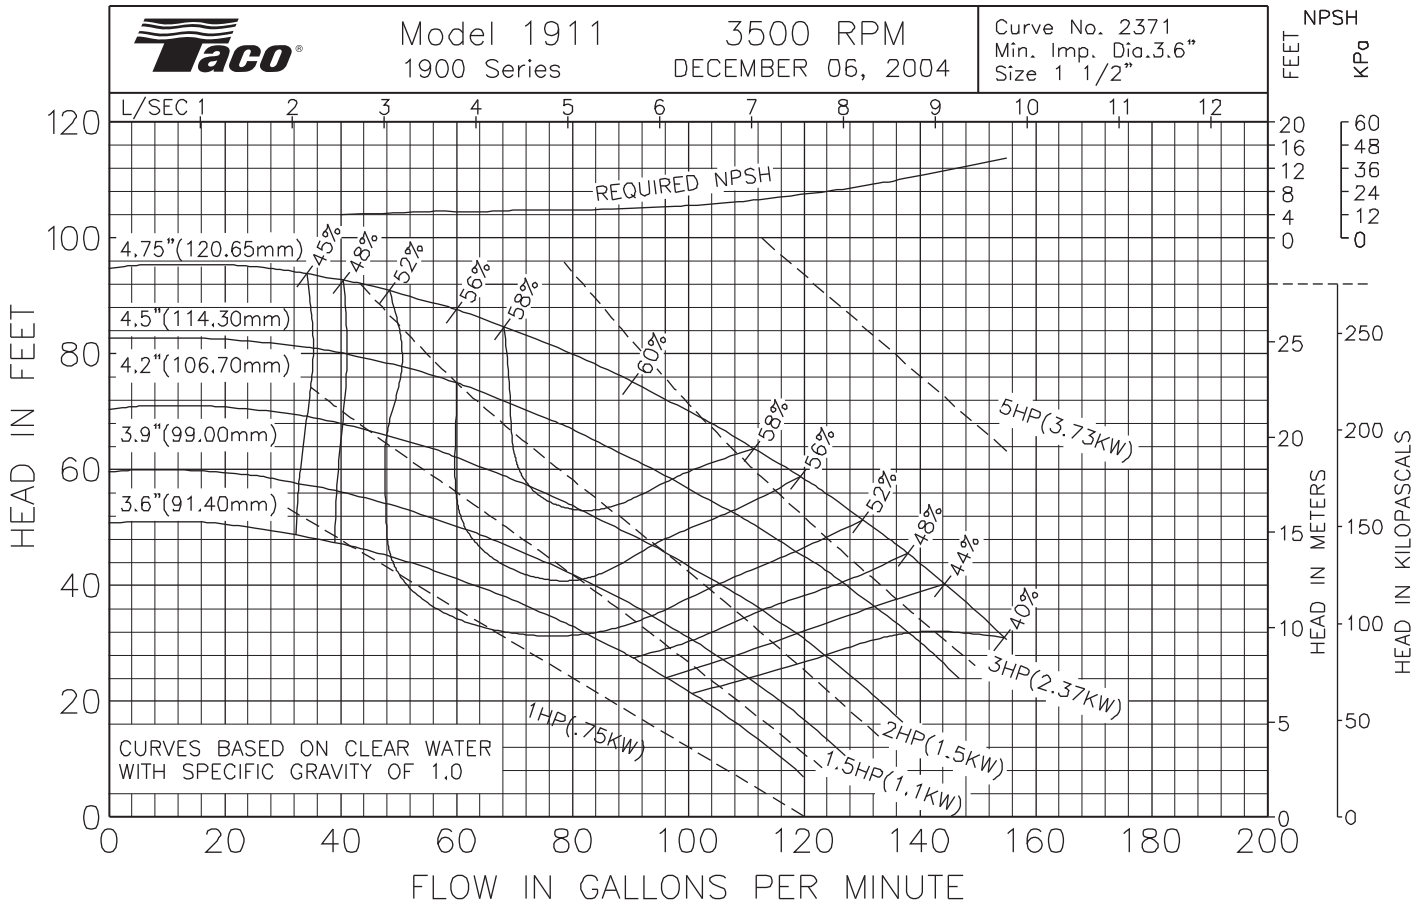

Visit our web site: www.TacoComfort.com | Printed in USA | ©2016 Taco, Inc.

Model 1911 3500 RPM
1900 Series DECEMBER 06, 2004

Curve No. 2371
Min. Imp. Dia. 3.6"
Size 1 1/2"

VFD SELECTION GUIDE:

Motor HP	Input Voltage				
	Single Phase		3 Phase		
	100V - 120V	200V - 240V	200V - 240V	380V - 480V	525V - 600V
1.5	N/A	ATV12HU15M2	ATV212HU15M3X	ATV212HU15N4	ATV312HU15S6
2		ATV12HU22M2	ATV212HU22M3X	ATV212HU22N4	ATV312HU22S6
3		N/A	ATV212HU40M3X	ATV212HU40N4	ATV312HU40S6
5					