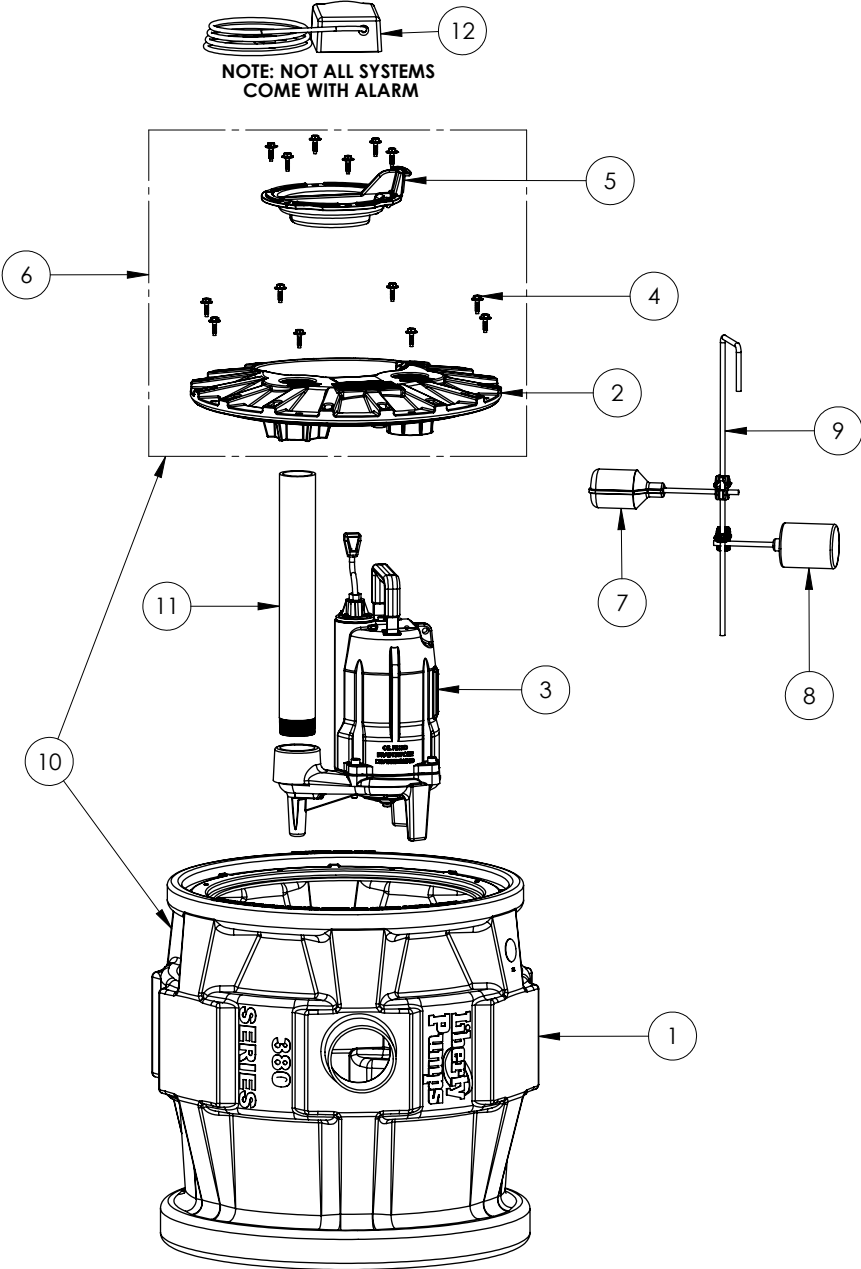

P382XPRG101 (B94)

P382XPRG101 (B94)

#	PART #	DESCRIPTION	QTY	Note
1	K001133	380XL TANK 16 BOLTS	1	
2	50340B0	2X2 COVER, 16 BOLT	1	
3	SEE NOTE FOR PUMP MODEL #	LIBERTY PUMP	1	[1]
4	8155000	WASHER HEAD HEX SCREW	22	
5	K001233	INSPECTION COVER, INCLUDES MOUNTING SCREWS (6)	1	
6	K001127	2X2 COVER ASSEMBLY, 16 BOLT, PVC	1	
7	Pro Series Alarm switch (B94)	REPLACEMENT SWITCH BASED ON SYSTEM LABEL	1	[2]
8	SEE NOTE FOR PUMP SWITCH	PUMP SWITCH ONLY	1	[3]
9	K001123	QUICKTREE KIT, ROD & CLAMPS ONLY	1	
10	K001137	P382XL TANK AND COVER	1	
11	K001399	PRO SERIES PIPE KIT 2" SCH80 X17.50"	1	
16	ALM-2	ALARM 115V SWT-ACTV 20'	1	
17	ALM-2W	115V ALARM, WEATHERPROOF	1	
18	ALM-2-1	ALARM 115V 10FT CORD	1	
19	ALM-2-EYE	ALARM 115V SWT-ACTV 20' NIGHTEYE	1	
20	K001134	FLOAT SWITCH, 20FT CORD, INCLUDES 1 SWITCH PER KIT	1	
21	K001566	KIT, SWITCH PILOT DUTY, 10' 3-PIN	1	
22	K001569	KIT, SWITCH PILOT DUTY, 20' 3-PIN	1	

[3] - Part requires factory authorized service. Contact Liberty Pumps at 1-800-543-2550

****NOTE****

Switch Kits:

for pump PRG101: K001054

for pump PRG101-2: K001144

P382XPRG101 (B10)

ProVore 380

P382XPRG101 (B10)

#	PART #	DESCRIPTION	QTY	Note
1	K001133	380XL TANK 16 BOLTS	1	
2	50340B0	2X2 COVER, 16 BOLT	1	
3	SEE NOTE FOR PUMP MODEL #	LIBERTY PUMP	1	[1]
4	8155000	WASHER HEAD HEX SCREW	22	
5	K001233	INSPECTION COVER, INCLUDES MOUNTING SCREWS (6)	1	
6	K001127	2X2 COVER ASSEMBLY, 16 BOLT, PVC	1	
7	Pro Series Alarm switch (B10)	REPLACEMENT SWITCH BASED ON SYSTEM LABEL	1	[2]
8	SEE NOTE FOR PUMP SWITCH	PUMP SWITCH ONLY	1	[3]
9	K001123	QUICKTREE KIT, ROD & CLAMPS ONLY	1	
10	K001137	P382XL TANK AND COVER	1	
11	K001399	PRO SERIES PIPE KIT 2" SCH80 X17.50"	1	
12	SEE NOTE FOR ALARM	ALARM ONLY		[4]
13	K001054	61130A0 PUMP SWITCH, 10' 115V	1	
14	K001144	61130B0 PUMP SWITCH, 25' 115V	1	
15	K001134	FLOAT SWITCH, 20FT CORD, INCLUDES 1 SWITCH PER KIT	1	
16	K001415	60050D0 SWITCH, 10' PILOT DUTY PIGTAIL	1	