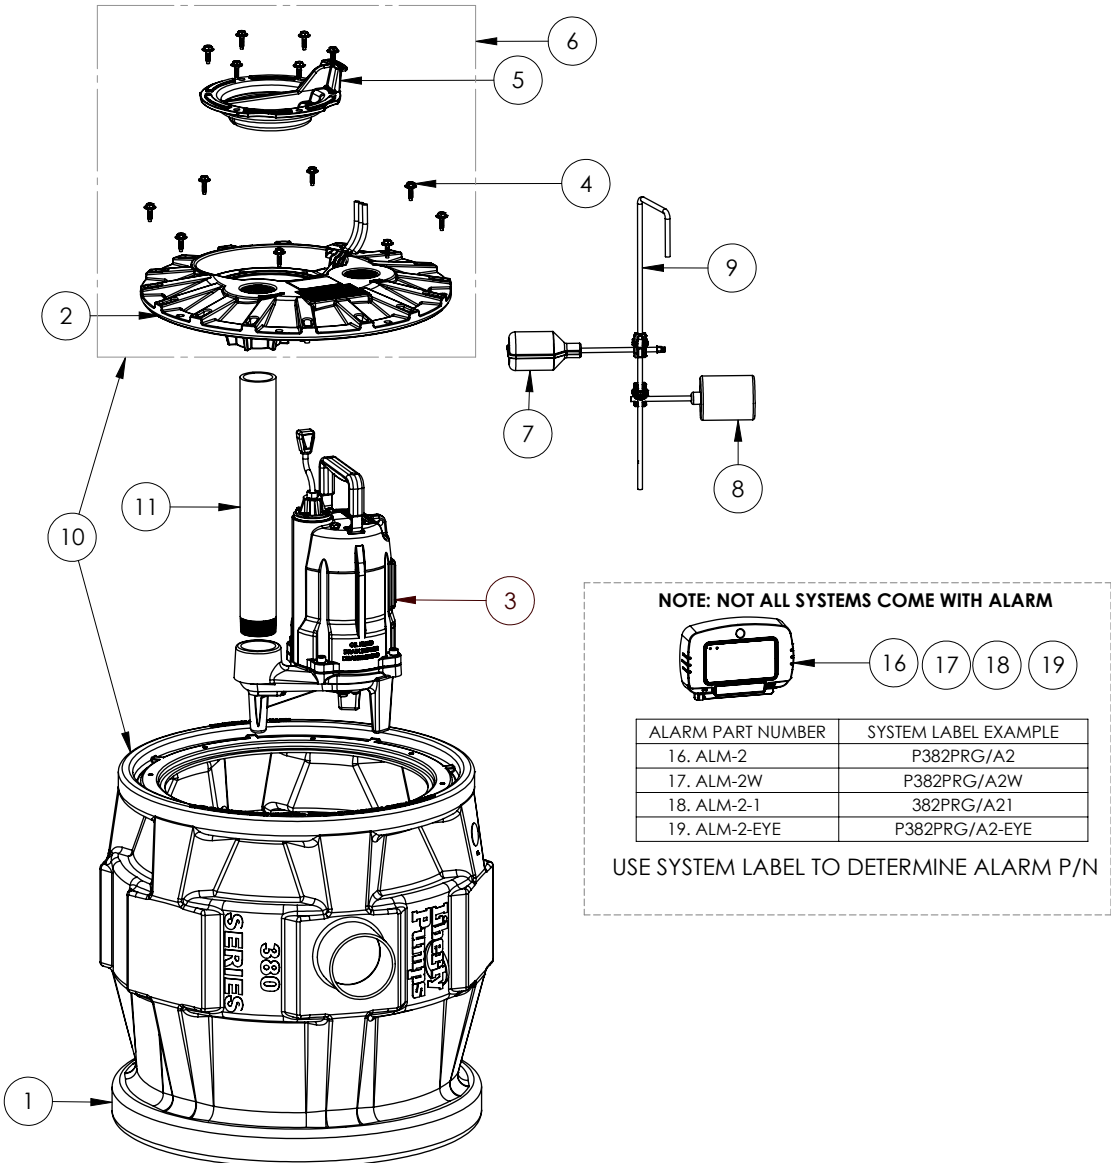

P382XPRG101 (B94)

P382XPRG101 (B94)

#	PART #	DESCRIPTION	QTY	Note
1	K001133	380XL TANK 16 BOLTS	1	
2	50340B0	2X2 COVER, 16 BOLT	1	
3	SEE NOTE FOR PUMP MODEL #	LIBERTY PUMP	1	[1]
4	8155000	WASHER HEAD HEX SCREW	22	
5	K001233	INSPECTION COVER, INCLUDES MOUNTING SCREWS (6)	1	
6	K001127	2X2 COVER ASSEMBLY, 16 BOLT, PVC	1	
7	Pro Series Alarm switch (B94)	REPLACEMENT SWITCH BASED ON SYSTEM LABEL	1	[2]
8	SEE NOTE FOR PUMP SWITCH	PUMP SWITCH ONLY	1	[3]
9	K001123	QUICKTREE KIT, ROD & CLAMPS ONLY	1	
10	K001137	P382XL TANK AND COVER	1	
11	K001399	PRO SERIES PIPE KIT 2" SCH80 X17.50"	1	
16	ALM-2	ALARM 115V SWT-ACTV 20'	1	
17	ALM-2W	115V ALARM, WEATHERPROOF	1	
18	ALM-2-1	ALARM 115V 10FT CORD	1	
19	ALM-2-EYE	ALARM 115V SWT-ACTV 20' NIGHTEYE	1	
20	K001134	FLOAT SWITCH, 20FT CORD, INCLUDES 1 SWITCH PER KIT	1	
21	K001566	KIT, SWITCH PILOT DUTY, 10' 3-PIN	1	
22	K001569	KIT, SWITCH PILOT DUTY, 20' 3-PIN	1	

#	PART #	DESCRIPTION	QTY	Note
1	K001133	380XL TANK 16 BOLTS	1	
2	50340B0	2X2 COVER, 16 BOLT	1	
3	SEE NOTE FOR PUMP MODEL #	LIBERTY PUMP	1	[1]
4	8155000	WASHER HEAD HEX SCREW	22	
5	K001233	INSPECTION COVER, INCLUDES MOUNTING SCREWS (6)	1	
6	K001127	2X2 COVER ASSEMBLY, 16 BOLT, PVC	1	
7	Pro Series Alarm switch (B10)	REPLACEMENT SWITCH BASED ON SYSTEM LABEL	1	[2]
8	SEE NOTE FOR PUMP SWITCH	PUMP SWITCH ONLY	1	[3]
9	K001123	QUICKTREE KIT, ROD & CLAMPS ONLY	1	
10	K001137	P382XL TANK AND COVER	1	
11	K001399	PRO SERIES PIPE KIT 2" SCH80 X17.50"	1	
12	SEE NOTE FOR ALARM	ALARM ONLY		[4]
13	K001054	61130A0 PUMP SWITCH, 10' 115V	1	
14	K001144	61130B0 PUMP SWITCH, 25' 115V	1	
15	K001134	FLOAT SWITCH, 20FT CORD, INCLUDES 1 SWITCH PER KIT	1	
16	K001415	60050D0 SWITCH, 10' PILOT DUTY PIGTAIL	1	