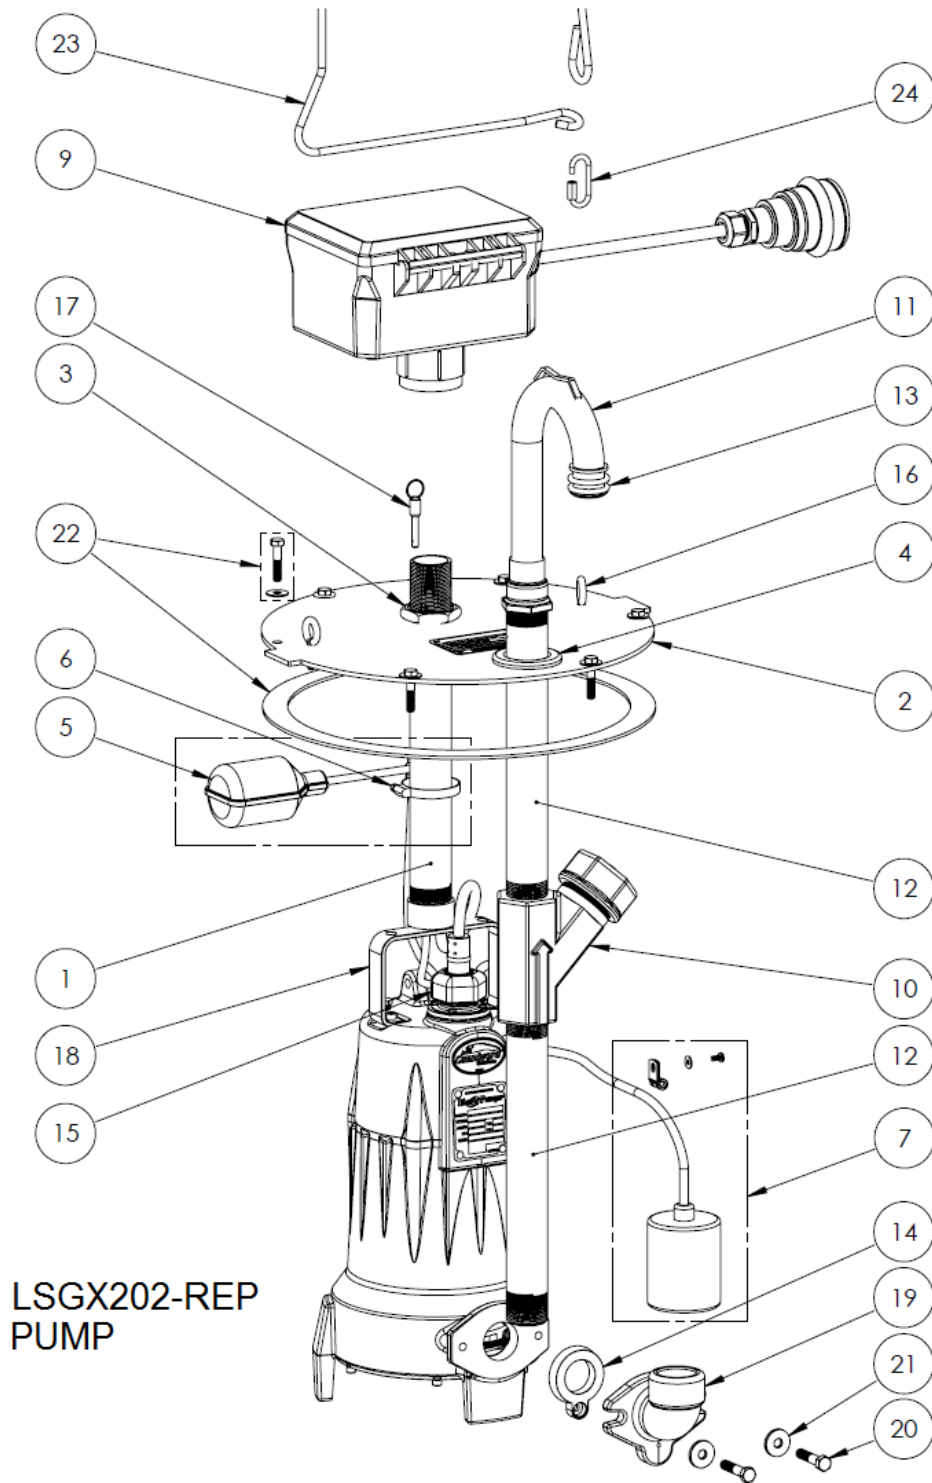

LSGX202-REX (B53)

LSGX202-REX**LSGX202-REX (B53)**

#	PART #	DESCRIPTION	QTY	Note
1	5669000	1-1/4" PIPE HANGER, STRAIGHT THREADS	1	
2	5661000	COVER	1	
3	5670000	1-1/4" GALVANIZED PIPE NUT	2	
4	K001353	4766000 PIPE SEAL GROMMET, 1-1/4" PIPE	1	
5	K001301	ALARM SWITCH WITH CLAMP	1	
6	5870000	SWITCH CLAMP	1	
7	K001302	PUMP SWITCH INCLUDING HARDWARE	1	
9	K001382	CONTROL BOX (ROUND HOOD CONNECTOR)	1	
10	ACV125	1.25" ANTI-SIPHON VALVE	1	
11	5738000	DISCHARGE ELBOW, STAINLESS STEEL	1	
12	56710A0	DISCHARGE PIPE, 1-1/4", STAINLESS STEEL	2	
13	5666000	O-RING	2	[1]
14	5644000	1-1/4" FLANGE SEAL GROMMET	1	
15	K001303	POWER CORD ASSY	1	
16	5673000	EYEBOLT	2	
17	5662000	QUICK RELEASE PIN	1	
18	56740A0	PUMP HANDLE / HANGER	1	
19	G90	FLANGED ELBOW KIT, INCLUDES GASKET, SCREWS AND WASHER	1	
20	8143000	SCREW, 3/8-16 x 1-3/4 LG, SS	2	
21	8158000	WASHER, 3/8 x 1-1/8, SS	2	
22	K001304	COVER GASKET INCLUDING HARDWARE	1	
23	5667000	14 FT BLACK ROPE, SPECIAL ENDS	1	
24	4755000	3/16" QUICK LINK, STAINLESS STEEL	1	