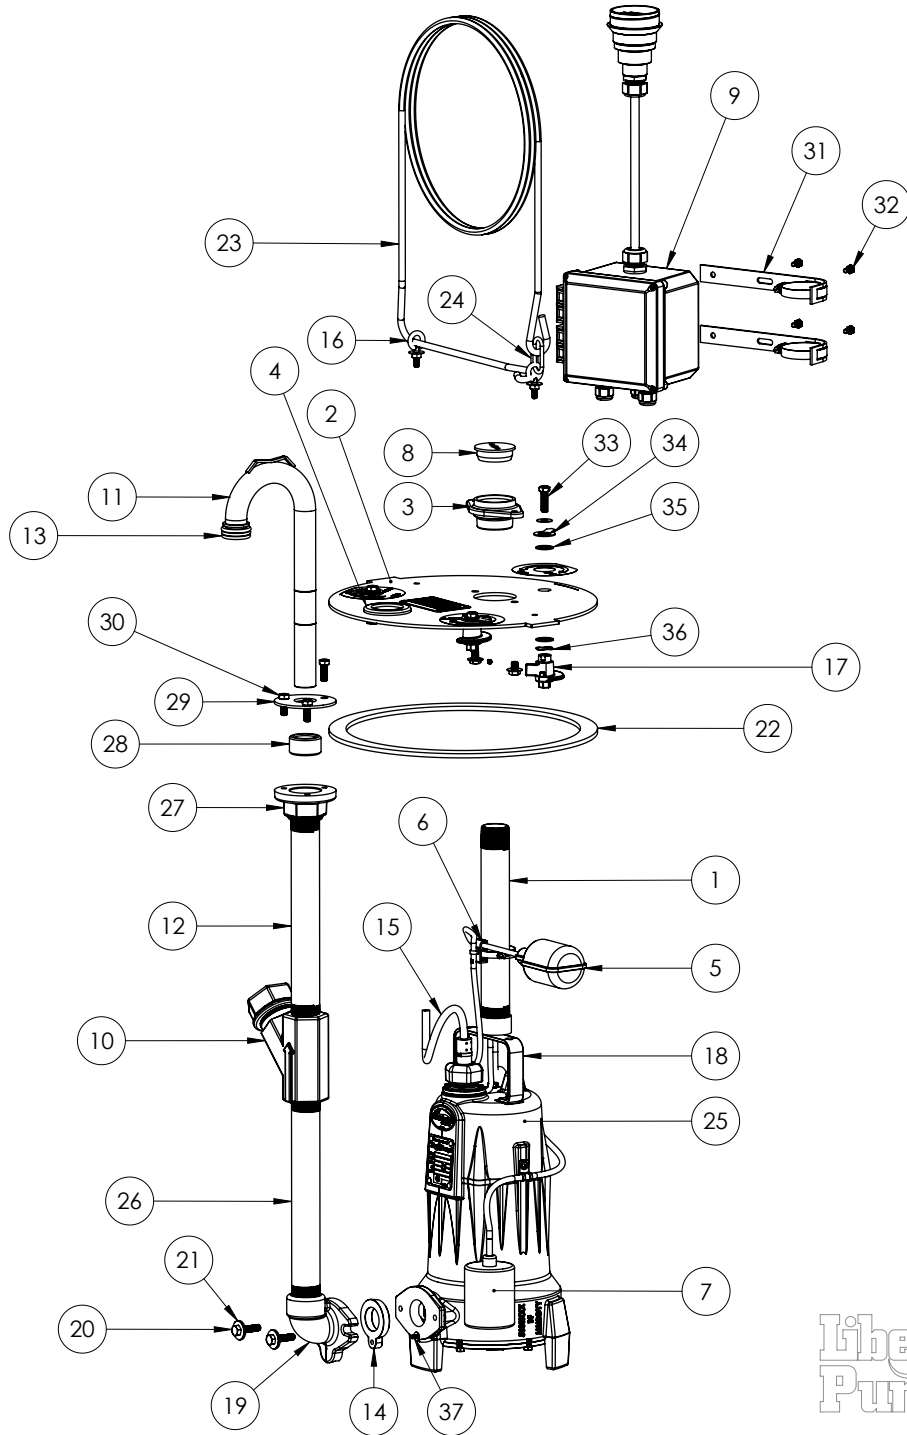

LSGX202-REX (B73)

LSGX202-REX

LSGX202-REX (B73)

#	PART #	DESCRIPTION	QTY	Note
1	8552000	1-1/4" PIPE HANGER	1	
2	8549000	COVER	1	
3	855100B	PIPE SUPPORT FLANGE	2	
4	4766000	1-1/4" PIPE SEAL GROMMET	1	[1]
5	60050C0	ALARM SWITCH	1	
6	5870000	SWITCH CLAMP	1	
7	57370A0	FLOAT SWITCH	1	
8	45480C0	3 HOLE STOPPER	1	
9	K001463	RE ELECTRIC BOX CONVERT KIT ROUND	1	
10	5681000	ANTI-SIPHON CHECK VALVE, 1-1/4" NPT	1	
11	8570000	DISCHARGE ELBOW, STAINLESS STEEL	1	[2]
12	K001500	DISCHARGE PIPE, 1-1/4", SS 13" LONG	2	
13	8571000	DISCHARGE SEAL	2	
14	5644000	1-1/4" FLANGE SEAL GROMMET	1	
15	56880B0	POWER CORD ASSEMBLY, 230V 1 PH	1	
16	5673000	EYEBOLT	2	
17	8561200	CAM LOCK	1	
18	56740A0	PUMP HANDLE / HANGER	1	
19	565400R	FLANGED ELBOW	1	
20	8110000	3/8-16 x 1-1/2" STAINLESS STEEL HEXBOLT 3/8-16X1-1/2 316SS	2	
21	8158000	WASHER, 3/8 x 1-1/8, SS	2	
22	4071RB0	COVER GASKET	1	
23	5667000	14 FT BLACK ROPE, SPECIAL ENDS	1	
24	4755000	3/16" QUICK LINK, STAINLESS STEEL	1	
25	LSGX202-REP	2-STAGE GRINDER REPLACEMENT FOR -RE	1	
26	K001500	DISCHARGE PIPE, 1-1/4", SS 13" LONG	1	
27	8556200	DISCHARGE FLANGE FOR -RE	1	
28	8558000	DISCHARGE SEAL	1	
29	8557000	DISCHARGE SEAL PLATE	1	
30	8106000	BOLT 3/8-16x1 316 SS HEX	3	
31	8568000	BRACKET-CONTROL BOX	2	
32	8030000	BOLT 1/4-20 X 1/2 HX HEAD SS	4	
33	8566000	BOLT 3/8-16 x 1-1/4" SS	1	
34	8562000	CAM LOCK POINTER	1	
35	8565000	FLAT WASHER - NYLON	1	
36	8563000	SPRING WASHER	1	
37	8141000	WASHER, #10 X 1/2 SS	1	

PART NOTES:

- [1] - Part requires factory authorized service. Contact Liberty Pumps at 1-800-543-2550
- [2] - K001498: RE-DISCHARGE KIT

Includes:

\k001498.jpg" align=left>