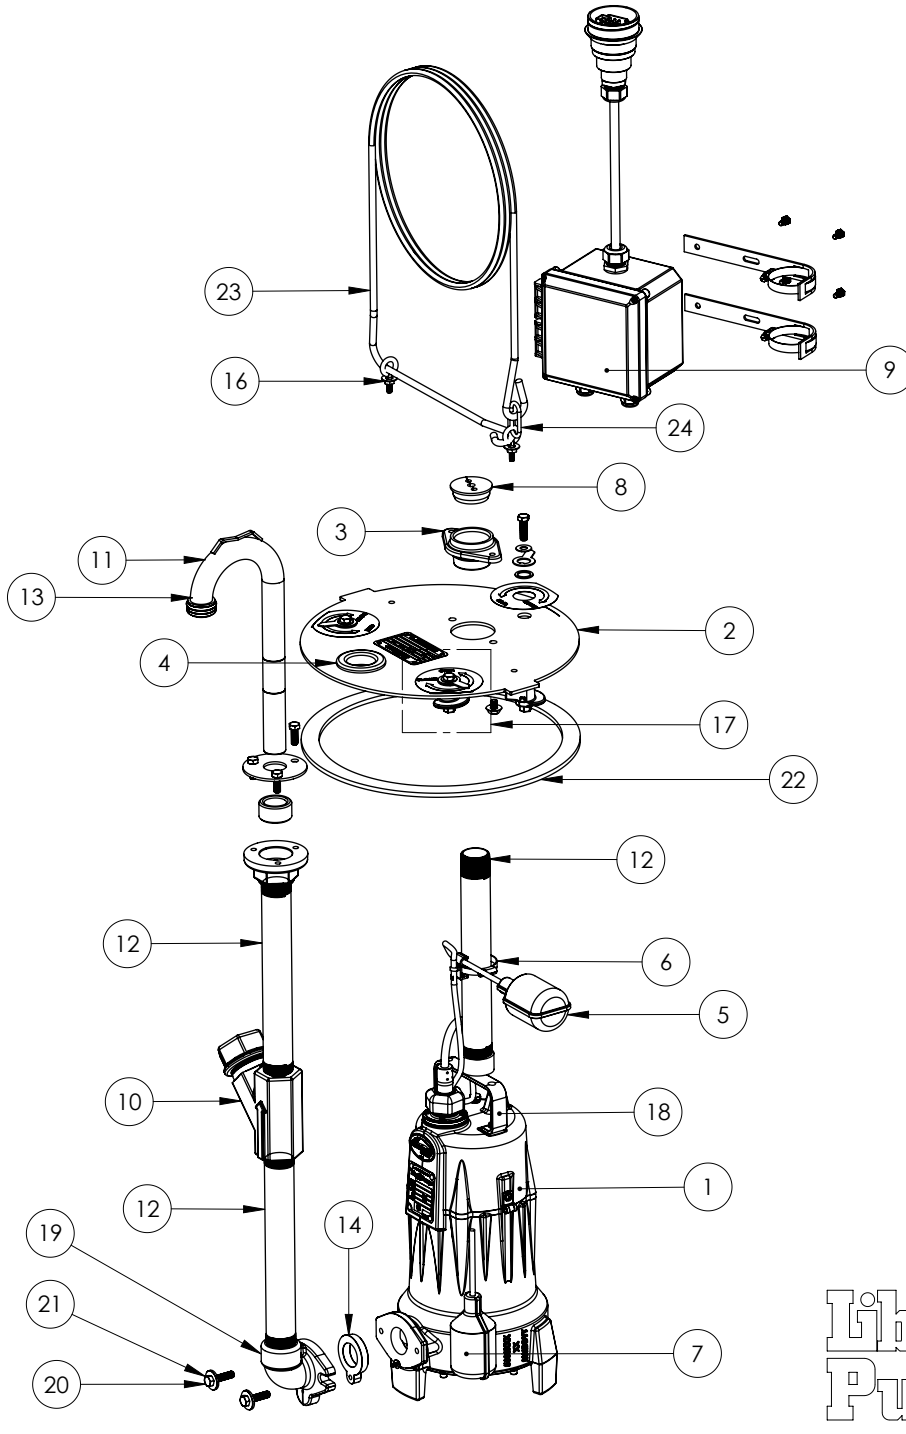

LSGX202-REX (B91)

LSGX202-REX

LSGX202-REX (B91)

#	PART #	DESCRIPTION	QTY	Note
1	LSGX202-REP	2-STAGE GRINDER REPLACEMENT FOR -RE	1	
2	8549000	COVER	1	
3	855100B	PIPE SUPPORT FLANGE	2	
4	K001353	4766000 PIPE SEAL GROMMET, 1-1/4" PIPE	1	
5	K001428	SWITCH KIT, 60050C0 12' RE CORD	1	
6	5870000	SWITCH CLAMP	1	
7	K001532	KIT, WIDE ANGLE PILOT DUTY NO 12'	1	
8	45480C0	3 HOLE STOPPER	1	
9	K001551	KIT, RE ENCLOSURE (ROUND) AND BRACKETS	1	
10	ACV125	1.25" ANTI-SIPHON VALVE	1	
11	8570000	DISCHARGE ELBOW, STAINLESS STEEL	1	[1]
12	K001500	DISCHARGE PIPE, 1-1/4", SS 13" LONG	2	
13	8571000	DISCHARGE SEAL	2	
14	5644000	1-1/4" FLANGE SEAL GROMMET	1	
15	56880B0	POWER CORD ASSEMBLY, 230V 1 PH	1	
16	5673000	EYEBOLT	2	
17	8560E00	CAM LOCK ASSEMBLY	1	
18	56740A0	PUMP HANDLE / HANGER	1	
19	565400R	FLANGED ELBOW	1	
20	8110000	3/8-16 x 1-1/2" STAINLESS STEEL HEXBOLT 3/8-16X1-1/2 316SS	2	
21	8158000	WASHER, 3/8 x 1-1/8, SS	2	
22	K001438	COVER GASKET KIT, 4071RB0	1	
23	56670A0	ROPE 5/8 HOLLOW BRADE	1	
24	4755000	3/16" QUICK LINK, STAINLESS STEEL	1	

PART NOTES:

[1] - K001498: RE-DISCHARGE KIT

Includes:

\\k001498.jpg" align=left>