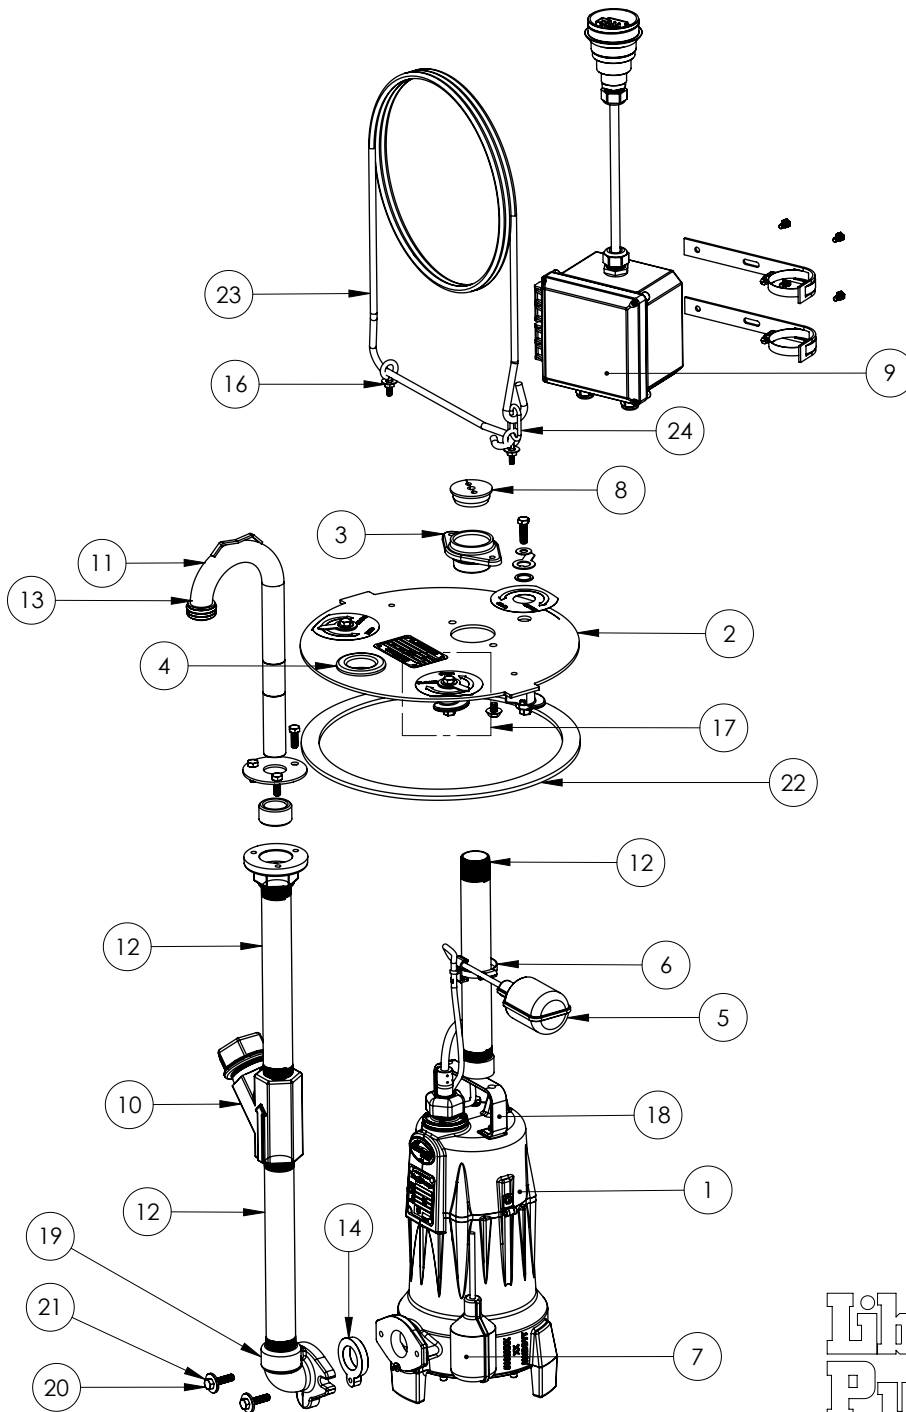

LSG202-REX (B91)

LSG202-REX

LSG202-REX (B91)

#	PART #	DESCRIPTION	QTY	Note
1	LSG202-REP	PUMP FOR LSG202-RE	1	
2	8549000	COVER	1	
3	855100B	PIPE SUPPORT FLANGE	2	
4	K001353	4766000 PIPE SEAL GROMMET, 1-1/4" PIPE	1	
5	K001428	SWITCH KIT, 60050C0 12' RE CORD	1	
6	5870000	SWITCH CLAMP	1	
7	K001532	KIT, WIDE ANGLE PILOT DUTY NO 12'	1	
8	45480C0	3 HOLE STOPPER	1	
9	K001551	KIT, RE ENCLOSURE (ROUND) AND BRACKETS	1	
10	ACV125	1.25" ANTI-SIPHON VALVE	1	
11	8570000	DISCHARGE ELBOW, STAINLESS STEEL	1	[1]
12	K001500	DISCHARGE PIPE, 1-1/4", SS 13" LONG	2	
13	8571000	DISCHARGE SEAL	2	
14	5644000	1-1/4" FLANGE SEAL GROMMET	1	
15	56880B0	POWER CORD ASSEMBLY, 230V 1 PH	1	
16	5673000	EYEBOLT	2	
17	8560E00	CAM LOCK ASSEMBLY	1	
18	56740A0	PUMP HANDLE / HANGER	1	
19	565400R	FLANGED ELBOW	1	
20	8110000	3/8-16 x 1-1/2" STAINLESS STEEL HEXBOLT 3/8-16X1-1/2 316SS	2	
21	8158000	WASHER, 3/8 x 1-1/8, SS	2	
22	K001438	COVER GASKET KIT, 4071RB0	1	
23	56670A0	ROPE 5/8 HOLLOW BRADE	1	
24	4755000	3/16" QUICK LINK, STAINLESS STEEL	1	

PART NOTES:

[1] - K001498: RE-DISCHARGE KIT

Includes:

\\k001498.jpg" align=left>