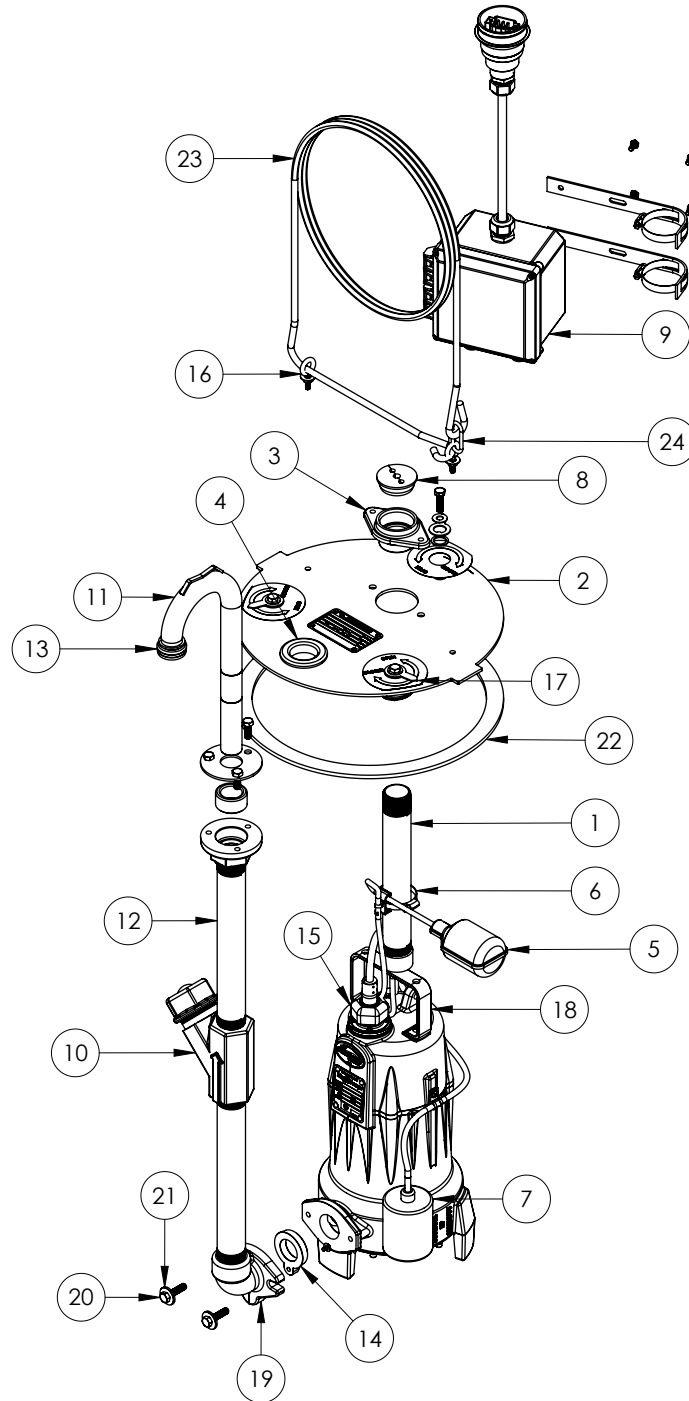

LSG202-REX (B73)

LSG202-REX

LSG202-REX (B73)

#	PART #	DESCRIPTION	QTY	Note
1	5669000	1-1/4" PIPE HANGER, STRAIGHT THREADS	1	
2	5661000	COVER	1	
3	5670000	1-1/4" GALVANIZED PIPE NUT	2	
4	K001353	4766000 PIPE SEAL GROMMET, 1-1/4" PIPE	1	
5	K001301	ALARM SWITCH WITH CLAMP	1	
6	5870000	SWITCH CLAMP	1	
7	K001417	57370A0 SWITCH, 12' PIGTAIL	1	
8	45480C0	3 HOLE STOPPER	1	
9	K001463	RE ELECTRIC BOX CONVERT KIT ROUND	1	
10	ACV125	1.25" ANTI-SIPHON VALVE	1	
11	5738000	DISCHARGE ELBOW, STAINLESS STEEL	1	
12	56710A0	DISCHARGE PIPE, 1-1/4", STAINLESS STEEL	2	
13	5666000	O-RING	2	[1]
14	5644000	1-1/4" FLANGE SEAL GROMMET	1	
15	K001303	POWER CORD ASSY	1	
16	5673000	EYEBOLT	2	
17	5662000	QUICK RELEASE PIN	1	
18	56740A0	PUMP HANDLE / HANGER	1	
19	G90	FLANGED ELBOW KIT, INCLUDES GASKET, SCREWS AND WASHER	1	
20	8143000	SCREW, 3/8-16 x 1-3/4 LG, SS	2	
21	8158000	WASHER, 3/8 x 1-1/8, SS	2	
22	K001304	COVER GASKET INCLUDING HARDWARE	1	
23	5667000	14 FT BLACK ROPE, SPECIAL ENDS	1	
24	4755000	3/16" QUICK LINK, STAINLESS STEEL	1	

PART NOTES:

[1] - Part requires factory authorized service. Contact Liberty Pumps at 1-800-543-2550