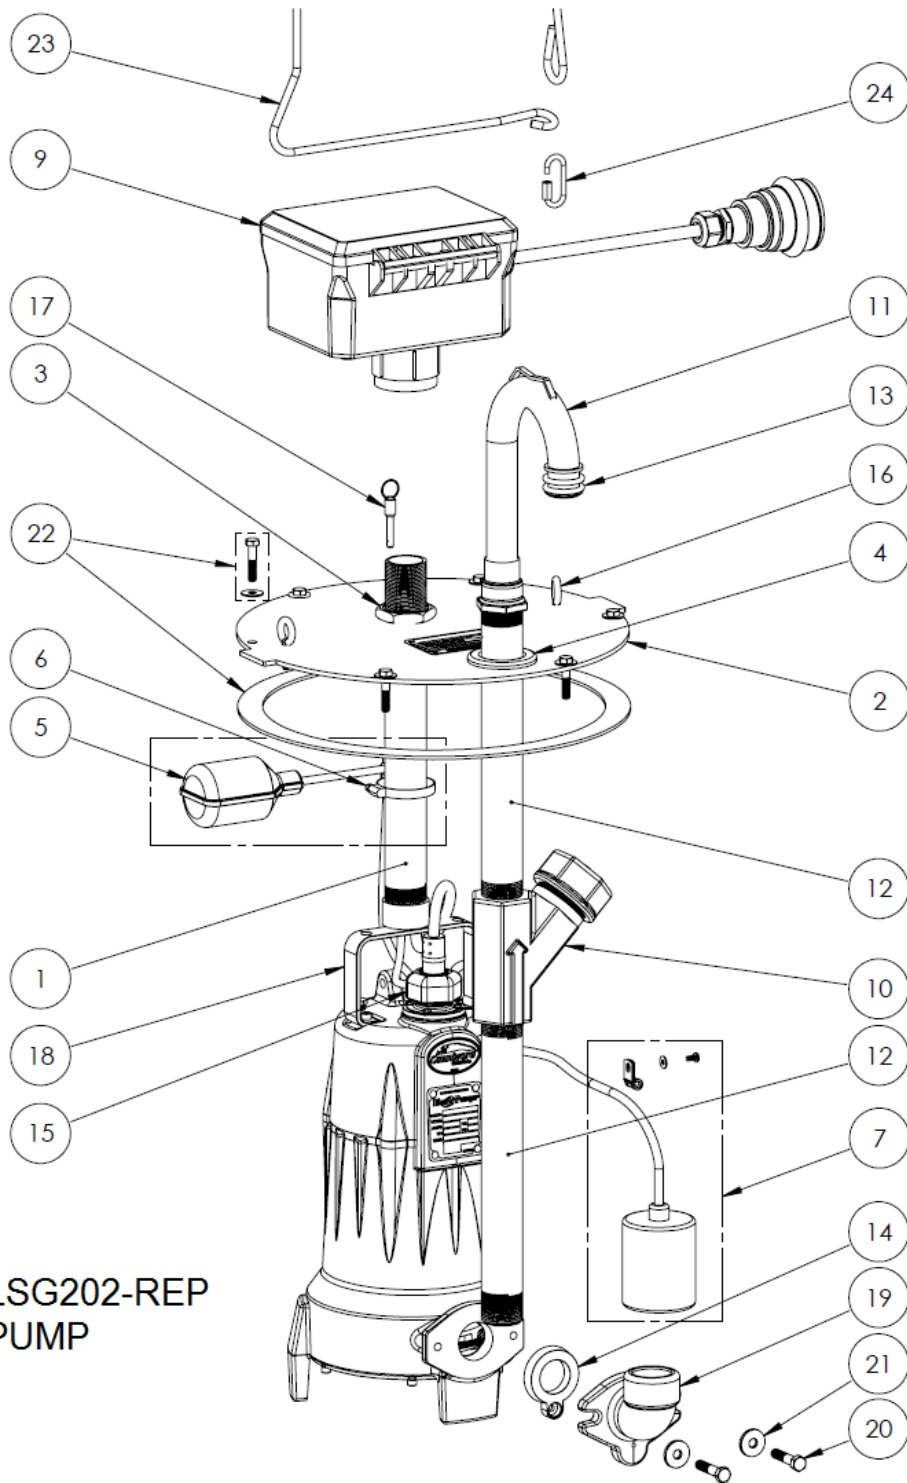

LSG202-REX (B53)

LSG202-REP  
PUMP

**LSG202-REX**

**LSG202-REX (B53)**

<b>#</b>	<b>PART #</b>	<b>DESCRIPTION</b>	<b>QTY</b>	<b>Note</b>
1	5669000	1-1/4" PIPE HANGER, STRAIGHT THREADS	1	
2	5661000	COVER	1	
3	5670000	1-1/4" GALVANIZED PIPE NUT	2	
4	K001353	4766000 PIPE SEAL GROMMET, 1-1/4" PIPE	1	
5	K001301	ALARM SWITCH WITH CLAMP	1	
6	5870000	SWITCH CLAMP	1	
7	K001302	PUMP SWITCH INCLUDING HARDWARE	1	
9	K001382	CONTROL BOX (ROUND HOOD CONNECTOR)	1	
10	ACV125	1.25" ANTI-SIPHON VALVE	1	
11	5738000	DISCHARGE ELBOW, STAINLESS STEEL	1	
12	56710A0	DISCHARGE PIPE, 1-1/4", STAINLESS STEEL	2	
13	5666000	O-RING	2	[1]
14	5644000	1-1/4" FLANGE SEAL GROMMET	1	
15	K001303	POWER CORD ASSY	1	
16	5673000	EYEBOLT	2	
17	5662000	QUICK RELEASE PIN	1	
18	56740A0	PUMP HANDLE / HANGER	1	
19	G90	FLANGED ELBOW KIT, INCLUDES GASKET, SCREWS AND WASHER	1	
20	8143000	SCREW, 3/8-16 x 1-3/4 LG, SS	2	
21	8158000	WASHER, 3/8 x 1-1/8, SS	2	
22	K001304	COVER GASKET INCLUDING HARDWARE	1	
23	5667000	14 FT BLACK ROPE, SPECIAL ENDS	1	
24	4755000	3/16" QUICK LINK, STAINLESS STEEL	1	