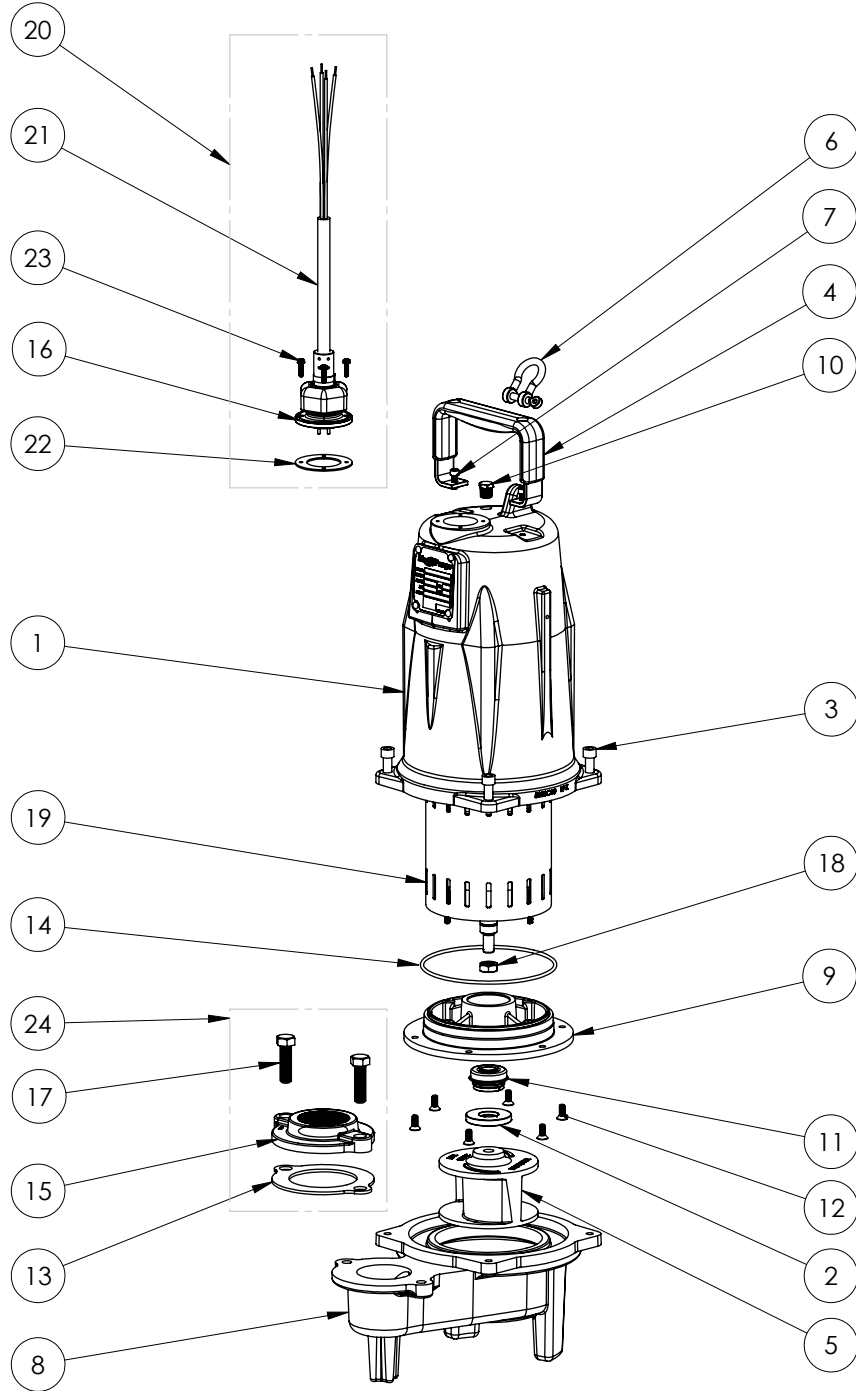

LEH205M2 (B54)

**LEH205M2****LEH205M2 (B54)**

#	PART #	DESCRIPTION	QTY	Note
1	5850000	MOTOR COVER	1	
2	5618000	DOUBLE LIP SEAL	1	[1]
3	5862000	BOLT, 3/8-16X1 SHCS SS	4	
4	5613000	HANDLE	1	
5	K001224	IMPELLER, CAST IRON, INCLUDES 8046000	1	
6	5611000	SHACKLE	1	
7	8103000	SCREW 1/4-20x5/8" HX SKT SS	2	
8	58730BR	LEH200 SERIES VOLUTE	1	
9	5851000	MOTOR PLATE	1	
10	5071000	BRASS OIL PLUG	1	
11	5633000	3/4" UNITIZED SHAFT SEAL	1	[1]
12	8018000	1/4-20 x 5/8 SLOTTED FLAT HEAD BOLT	6	
13	5129000	FLANGE GASKET, FITS 2" OR 3"	1	
14	5617000	O-RING	1	
15	K001221	2" DISCHARGE KIT	1	
16	5629000	GRINDER CORDPLATE	1	
17	8037000	1/2-13 x 1-3/4 STAINLESS STEEL BOLT	2	
18	8046000	1/2-20 HEX STAINLESS STEEL JAM NUT	1	
19	5885000	MOTOR 2HP 575V 3PH LEH	1	[1]
20	K001150	POWER CORD KIT	1	
21	K001357	POWER CORD, 25FT	1	
22	5060000	CORD PLATE GASKET	1	
23	8064000	#8-32 x 5/8 HEX WASHER HEAD SCREW	4	
24	K001221	2" DISCHARGE KIT	1	

**PART NOTES:**

[1] - Part requires factory authorized service. Contact Liberty Pumps at 1-800-543-2550

LEH205M2 (B67)

**LEH205M2****LEH205M2 (B67)**

#	PART #	DESCRIPTION	QTY	Note
1	5850000	MOTOR COVER	1	
2	5618000	DOUBLE LIP SEAL	1	[1]
3	5862000	BOLT, 3/8-16X1 SHCS SS	4	
4	5613000	HANDLE	1	
5	K001324	IMPELLER, CAST IRON, INCLUDES 5887000	1	
6	5611000	SHACKLE	1	
7	8103000	SCREW 1/4-20x5/8" HX SKT SS	2	
8	58730BR	LEH200 SERIES VOLUTE	1	
9	5851000	MOTOR PLATE	1	
10	50710A0	PIPE PLUG, 1/4" HEX HD BRASS NPTF	1	
11	5633000	3/4" UNITIZED SHAFT SEAL	1	[1]
12	8018000	1/4-20 x 5/8 SLOTTED FLAT HEAD BOLT	6	
13	5129000	FLANGE GASKET, FITS 2" OR 3"	1	
14	5617000	O-RING	1	
15	K001221	2" DISCHARGE KIT	1	
16	5629000	GRINDER CORDPLATE	1	
17	8037000	1/2-13 x 1-3/4 STAINLESS STEEL BOLT	2	
18	5887000	NUT, JAM, 5/8-18 HEX S.S.	1	
19	5885000	MOTOR 2HP 575V 3PH LEH	1	[1]
20	K001150	POWER CORD KIT	1	
21	K001357	POWER CORD, 25FT	1	
22	5060000	CORD PLATE GASKET	1	
23	8064000	#8-32 x 5/8 HEX WASHER HEAD SCREW	4	
24	K001221	2" DISCHARGE KIT	1	