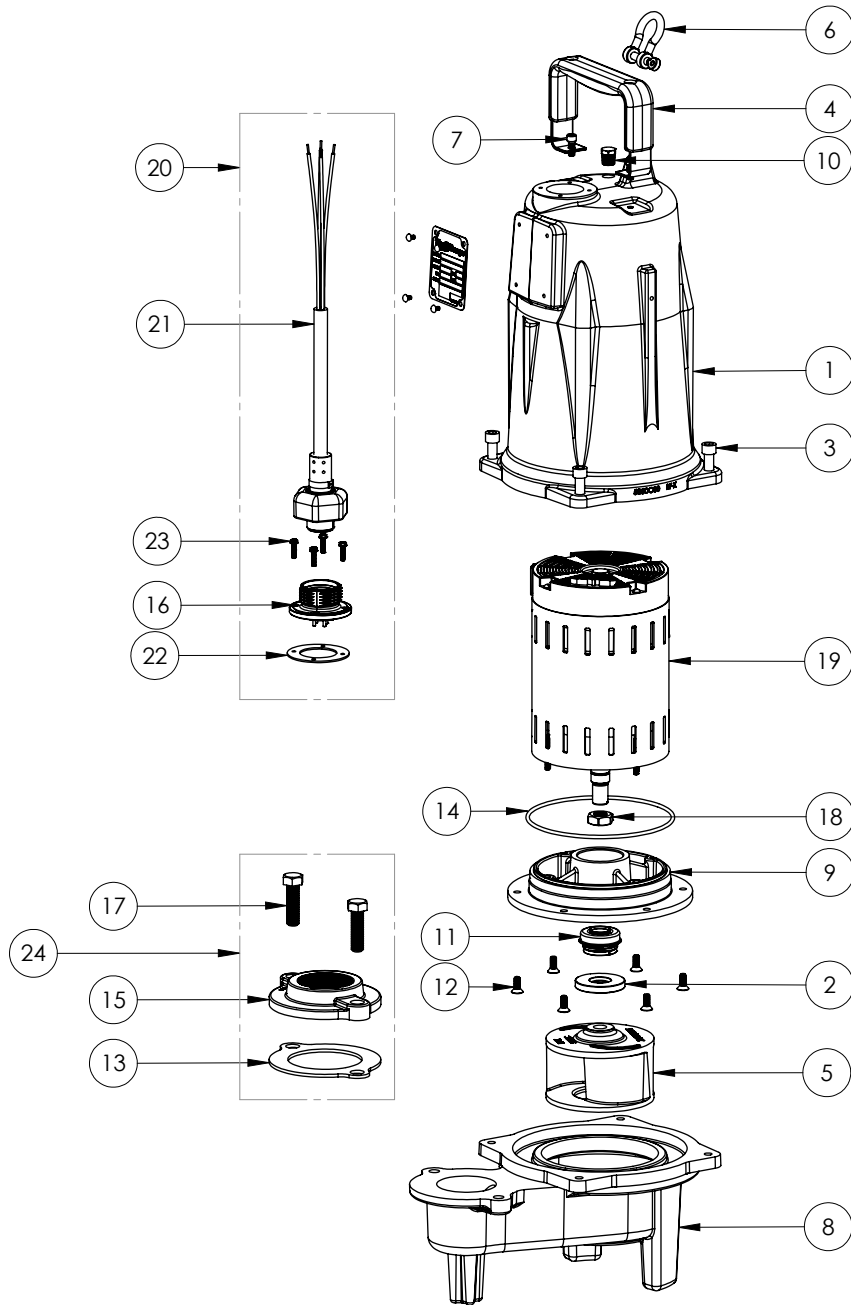

LEH205M2 (B54)

**LEH205M2****LEH205M2 (B54)**

#	PART #	DESCRIPTION	QTY	Note
1	5850000	MOTOR COVER	1	
2	5618000	DOUBLE LIP SEAL	1	[1]
3	5862000	BOLT, 3/8-16X1 SHCS SS	4	
4	5613000	HANDLE	1	
5	K001224	IMPELLER, CAST IRON, INCLUDES 8046000	1	
6	5611000	SHACKLE	1	
7	8103000	SCREW 1/4-20x5/8" HX SKT SS	2	
8	58730BR	LEH200 SERIES VOLUTE	1	
9	5851000	MOTOR PLATE	1	
10	5071000	BRASS OIL PLUG	1	
11	5633000	3/4" UNITIZED SHAFT SEAL	1	[1]
12	8018000	1/4-20 x 5/8 SLOTTED FLAT HEAD BOLT	6	
13	5129000	FLANGE GASKET, FITS 2" OR 3"	1	
14	5617000	O-RING	1	
15	K001221	2" DISCHARGE KIT	1	
16	5629000	GRINDER CORDPLATE	1	
17	8037000	1/2-13 x 1-3/4 STAINLESS STEEL BOLT	2	
18	8046000	1/2-20 HEX STAINLESS STEEL JAM NUT	1	
19	5885000	MOTOR 2HP 575V 3PH LEH	1	[1]
20	K001150	POWER CORD KIT	1	
21	K001357	POWER CORD, 25FT	1	
22	5060000	CORD PLATE GASKET	1	
23	8064000	#8-32 x 5/8 HEX WASHER HEAD SCREW	4	
24	K001221	2" DISCHARGE KIT	1	

**PART NOTES:**

[1] - Part requires factory authorized service. Contact Liberty Pumps at 1-800-543-2550

LEH205M2 (B67)

**LEH205M2****LEH205M2 (B67)**

#	PART #	DESCRIPTION	QTY	Note
1	5850000	MOTOR COVER	1	
2	5618000	DOUBLE LIP SEAL	1	[1]
3	5862000	BOLT, 3/8-16X1 SHCS SS	4	
4	5613000	HANDLE	1	
5	K001324	IMPELLER, CAST IRON, INCLUDES 5887000	1	
6	5611000	SHACKLE	1	
7	8103000	SCREW 1/4-20x5/8" HX SKT SS	2	
8	58730BR	LEH200 SERIES VOLUTE	1	
9	5851000	MOTOR PLATE	1	
10	50710A0	PIPE PLUG, 1/4" HEX HD BRASS NPTF	1	
11	5633000	3/4" UNITIZED SHAFT SEAL	1	[1]
12	8018000	1/4-20 x 5/8 SLOTTED FLAT HEAD BOLT	6	
13	5129000	FLANGE GASKET, FITS 2" OR 3"	1	
14	5617000	O-RING	1	
15	K001221	2" DISCHARGE KIT	1	
16	5629000	GRINDER CORDPLATE	1	
17	8037000	1/2-13 x 1-3/4 STAINLESS STEEL BOLT	2	
18	5887000	NUT, JAM, 5/8-18 HEX S.S.	1	
19	5885000	MOTOR 2HP 575V 3PH LEH	1	[1]
20	K001150	POWER CORD KIT	1	
21	K001357	POWER CORD, 25FT	1	
22	5060000	CORD PLATE GASKET	1	
23	8064000	#8-32 x 5/8 HEX WASHER HEAD SCREW	4	
24	K001221	2" DISCHARGE KIT	1	