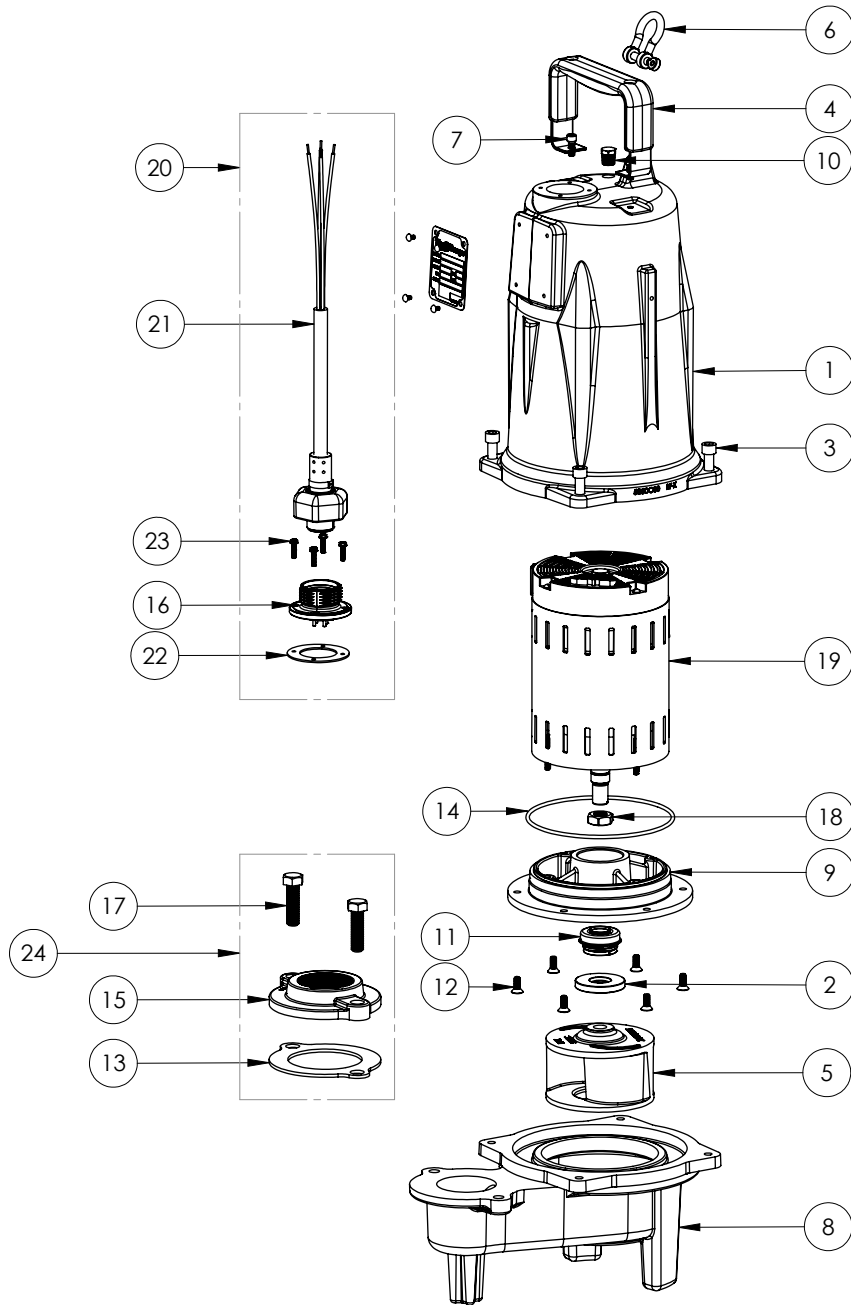

LEH205M2-2 (B67)

LEH205M2-2

LEH205M2-2 (B67)

#	PART #	DESCRIPTION	QTY	Note
1	5850000	MOTOR COVER	1	
2	5618000	DOUBLE LIP SEAL	1	[1]
3	5862000	BOLT, 3/8-16X1 SHCS SS	4	
4	5613000	HANDLE	1	
5	K001324	IMPELLER, CAST IRON, INCLUDES 5887000	1	
6	5611000	SHACKLE	1	
7	8103000	SCREW 1/4-20x5/8" HX SKT SS	2	
8	58730BR	LEH200 SERIES VOLUTE	1	
9	5851000	MOTOR PLATE	1	
10	50710A0	PIPE PLUG, 1/4" HEX HD BRASS NPTF	1	
11	5633000	3/4" UNITIZED SHAFT SEAL	1	[1]
12	8018000	1/4-20 x 5/8 SLOTTED FLAT HEAD BOLT	6	
13	5129000	FLANGE GASKET, FITS 2" OR 3"	1	
14	5617000	O-RING	1	
15	K001221	2" DISCHARGE KIT	1	
16	5629000	GRINDER CORDPLATE	1	
17	8037000	1/2-13 x 1-3/4 STAINLESS STEEL BOLT	2	
18	5887000	NUT, JAM, 5/8-18 HEX S.S.	1	
19	5885000	MOTOR 2HP 575V 3PH LEH	1	[1]
20	K001150	POWER CORD KIT	1	
21	K001357	POWER CORD, 25FT	1	
22	5060000	CORD PLATE GASKET	1	
23	8064000	#8-32 x 5/8 HEX WASHER HEAD SCREW	4	
24	K001221	2" DISCHARGE KIT	1	

PART NOTES:

[1] - Part requires factory authorized service. Contact Liberty Pumps at 1-800-543-2550