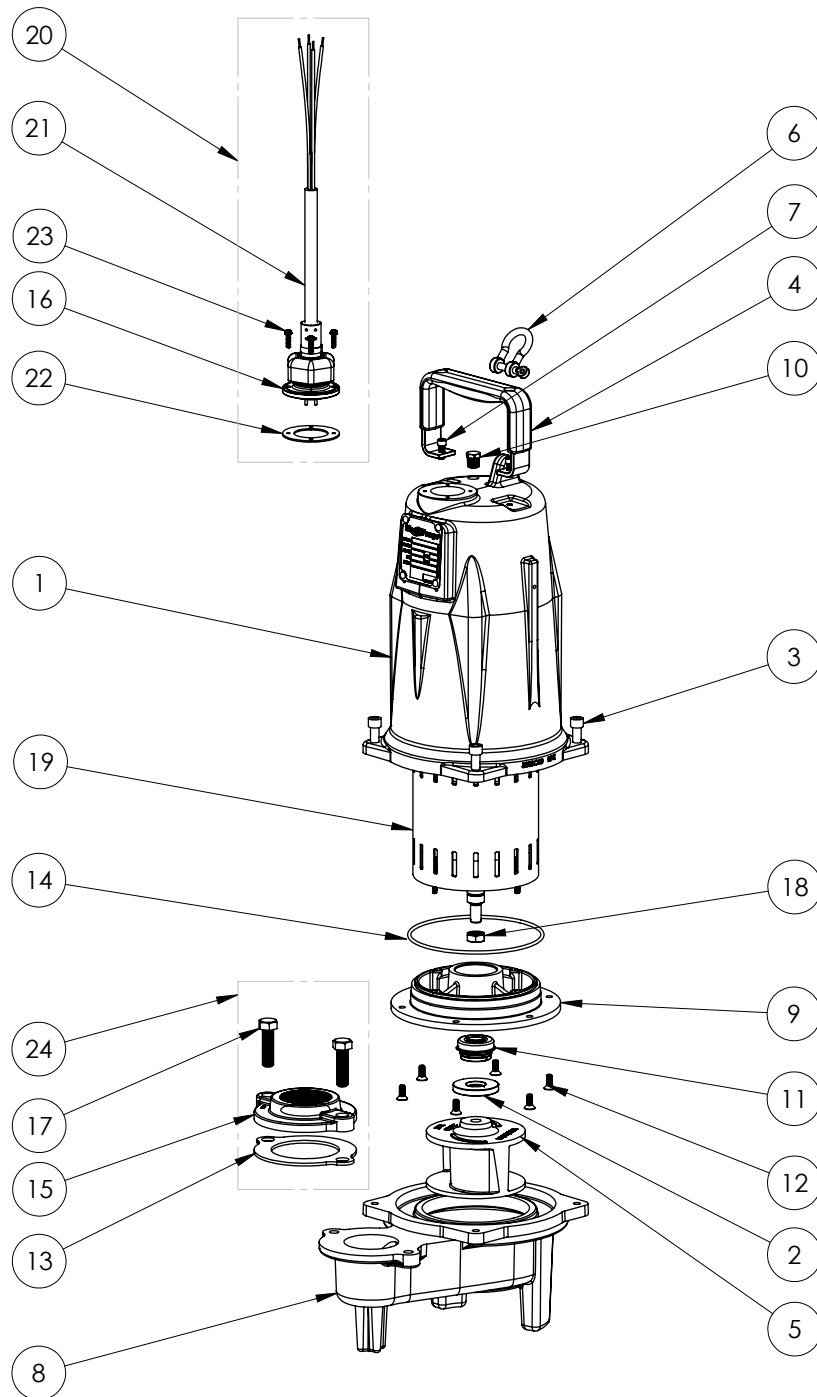

LEH204M2 (B54)

LEH204M2**LEH204M2 (B54)**

#	PART #	DESCRIPTION	QTY	Note
1	5850000	MOTOR COVER	1	
2	5618000	DOUBLE LIP SEAL	1	[1]
3	5862000	BOLT, 3/8-16X1 SHCS SS	4	
4	5613000	HANDLE	1	
5	K001224	IMPELLER, CAST IRON, INCLUDES 8046000	1	
6	5611000	SHACKLE	1	
7	8103000	SCREW 1/4-20x5/8" HX SKT SS	2	
8	58730BR	LEH200 SERIES VOLUTE	1	
9	5851000	MOTOR PLATE	1	
10	5071000	BRASS OIL PLUG	1	
11	5633000	3/4" UNITIZED SHAFT SEAL	1	[1]
12	8018000	1/4-20 x 5/8 SLOTTED FLAT HEAD BOLT	6	
13	5129000	FLANGE GASKET, FITS 2" OR 3"	1	
14	5617000	O-RING	1	
15	K001221	2" DISCHARGE KIT	1	
16	5629000	GRINDER CORDPLATE	1	
17	8037000	1/2-13 x 1-3/4 STAINLESS STEEL BOLT	2	
18	8046000	1/2-20 HEX STAINLESS STEEL JAM NUT	1	
19	5884000	MOTOR 2HP 230-460V 3PH LEH	1	[1]
20	K001150	POWER CORD KIT	1	
21	K001357	POWER CORD, 25FT	1	
22	5060000	CORD PLATE GASKET	1	
23	8064000	#8-32 x 5/8 HEX WASHER HEAD SCREW	4	
24	K001221	2" DISCHARGE KIT	1	

PART NOTES:

[1] - Part requires factory authorized service. Contact Liberty Pumps at 1-800-543-2550

LEH204M2 (B67)

LEH204M2**LEH204M2 (B67)**

#	PART #	DESCRIPTION	QTY	Note
1	5850000	MOTOR COVER	1	
2	5618000	DOUBLE LIP SEAL	1	[1]
3	5862000	BOLT, 3/8-16X1 SHCS SS	4	
4	5613000	HANDLE	1	
5	K001324	IMPELLER, CAST IRON, INCLUDES 5887000	1	
6	5611000	SHACKLE	1	
7	8103000	SCREW 1/4-20x5/8" HX SKT SS	2	
8	58730BR	LEH200 SERIES VOLUTE	1	
9	5851000	MOTOR PLATE	1	
10	50710A0	PIPE PLUG, 1/4" HEX HD BRASS NPTF	1	
11	5633000	3/4" UNITIZED SHAFT SEAL	1	[1]
12	8018000	1/4-20 x 5/8 SLOTTED FLAT HEAD BOLT	6	
13	5129000	FLANGE GASKET, FITS 2" OR 3"	1	
14	5617000	O-RING	1	
15	K001221	2" DISCHARGE KIT	1	
16	5629000	GRINDER CORDPLATE	1	
17	8037000	1/2-13 x 1-3/4 STAINLESS STEEL BOLT	2	
18	5887000	NUT, JAM, 5/8-18 HEX S.S.	1	
19	5884000	MOTOR 2HP 230-460V 3PH LEH	1	[1]
20	K001150	POWER CORD KIT	1	
21	K001357	POWER CORD, 25FT	1	
22	5060000	CORD PLATE GASKET	1	
23	8064000	#8-32 x 5/8 HEX WASHER HEAD SCREW	4	
24	K001221	2" DISCHARGE KIT	1	