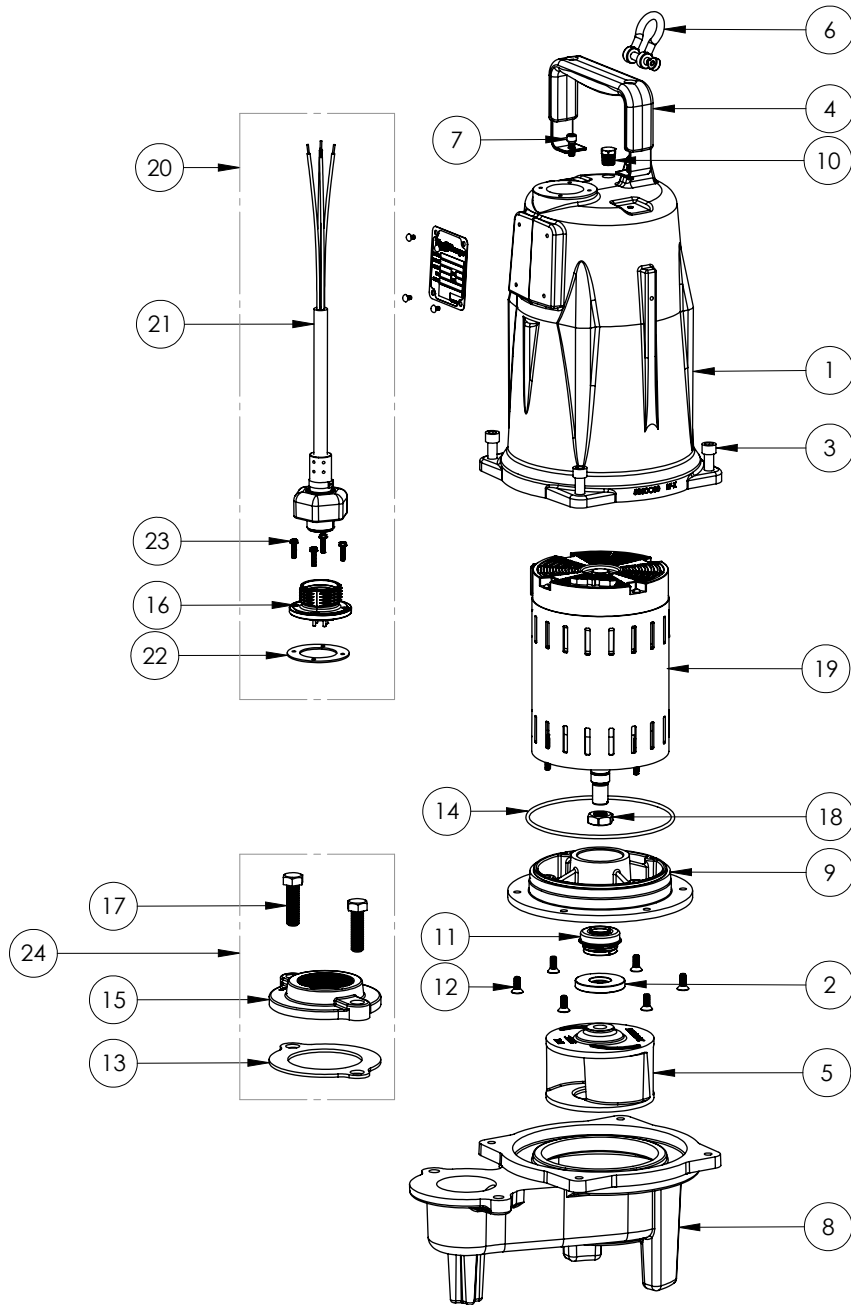

LEH204M2 (B54)

LEH204M2**LEH204M2 (B54)**

#	PART #	DESCRIPTION	QTY	Note
1	5850000	MOTOR COVER	1	
2	5618000	DOUBLE LIP SEAL	1	[1]
3	5862000	BOLT, 3/8-16X1 SHCS SS	4	
4	5613000	HANDLE	1	
5	K001224	IMPELLER, CAST IRON, INCLUDES 8046000	1	
6	5611000	SHACKLE	1	
7	8103000	SCREW 1/4-20x5/8" HX SKT SS	2	
8	58730BR	LEH200 SERIES VOLUTE	1	
9	5851000	MOTOR PLATE	1	
10	5071000	BRASS OIL PLUG	1	
11	5633000	3/4" UNITIZED SHAFT SEAL	1	[1]
12	8018000	1/4-20 x 5/8 SLOTTED FLAT HEAD BOLT	6	
13	5129000	FLANGE GASKET, FITS 2" OR 3"	1	
14	5617000	O-RING	1	
15	K001221	2" DISCHARGE KIT	1	
16	5629000	GRINDER CORDPLATE	1	
17	8037000	1/2-13 x 1-3/4 STAINLESS STEEL BOLT	2	
18	8046000	1/2-20 HEX STAINLESS STEEL JAM NUT	1	
19	5884000	MOTOR 2HP 230-460V 3PH LEH	1	[1]
20	K001150	POWER CORD KIT	1	
21	K001357	POWER CORD, 25FT	1	
22	5060000	CORD PLATE GASKET	1	
23	8064000	#8-32 x 5/8 HEX WASHER HEAD SCREW	4	
24	K001221	2" DISCHARGE KIT	1	

PART NOTES:

[1] - Part requires factory authorized service. Contact Liberty Pumps at 1-800-543-2550

LEH204M2 (B67)

LEH204M2**LEH204M2 (B67)**

#	PART #	DESCRIPTION	QTY	Note
1	5850000	MOTOR COVER	1	
2	5618000	DOUBLE LIP SEAL	1	[1]
3	5862000	BOLT, 3/8-16X1 SHCS SS	4	
4	5613000	HANDLE	1	
5	K001324	IMPELLER, CAST IRON, INCLUDES 5887000	1	
6	5611000	SHACKLE	1	
7	8103000	SCREW 1/4-20x5/8" HX SKT SS	2	
8	58730BR	LEH200 SERIES VOLUTE	1	
9	5851000	MOTOR PLATE	1	
10	50710A0	PIPE PLUG, 1/4" HEX HD BRASS NPTF	1	
11	5633000	3/4" UNITIZED SHAFT SEAL	1	[1]
12	8018000	1/4-20 x 5/8 SLOTTED FLAT HEAD BOLT	6	
13	5129000	FLANGE GASKET, FITS 2" OR 3"	1	
14	5617000	O-RING	1	
15	K001221	2" DISCHARGE KIT	1	
16	5629000	GRINDER CORDPLATE	1	
17	8037000	1/2-13 x 1-3/4 STAINLESS STEEL BOLT	2	
18	5887000	NUT, JAM, 5/8-18 HEX S.S.	1	
19	5884000	MOTOR 2HP 230-460V 3PH LEH	1	[1]
20	K001150	POWER CORD KIT	1	
21	K001357	POWER CORD, 25FT	1	
22	5060000	CORD PLATE GASKET	1	
23	8064000	#8-32 x 5/8 HEX WASHER HEAD SCREW	4	
24	K001221	2" DISCHARGE KIT	1	