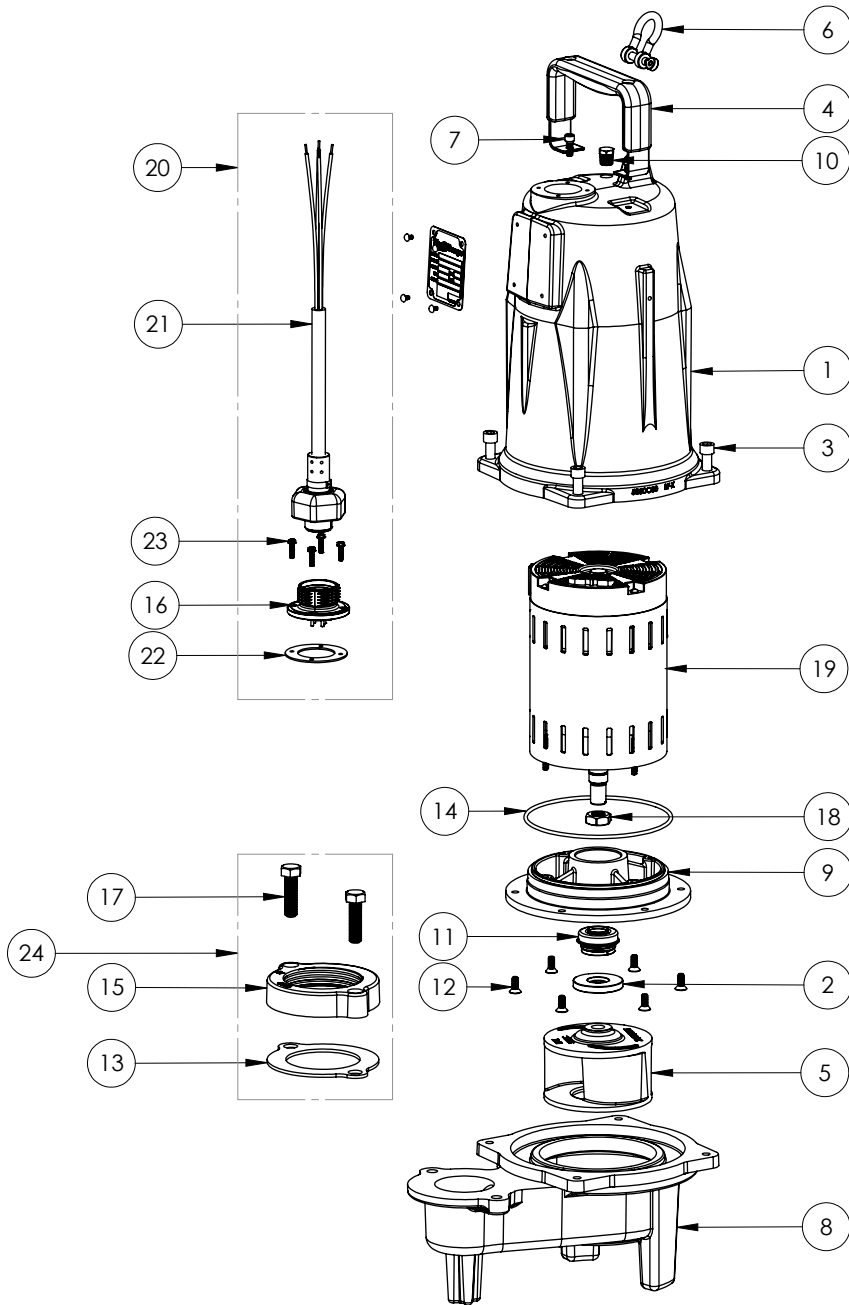

LEH204M3 (B67)

LEH204M3

LEH204M3 (B67)

#	PART #	DESCRIPTION	QTY	Note
1	5850000	MOTOR COVER	1	
2	5618000	DOUBLE LIP SEAL	1	[1]
3	5862000	BOLT, 3/8-16X1 SHCS SS	4	
4	5613000	HANDLE	1	
5	K001324	IMPELLER, CAST IRON, INCLUDES 5887000	1	
6	5611000	SHACKLE	1	
7	8103000	SCREW 1/4-20x5/8" HX SKT SS	2	
8	58730BR	LEH200 SERIES VOLUTE	1	
9	5851000	MOTOR PLATE	1	
10	50710A0	PIPE PLUG, 1/4" HEX HD BRASS NPTF	1	
11	5633000	3/4" UNITIZED SHAFT SEAL	1	[1]
12	8018000	1/4-20 x 5/8 SLOTTED FLAT HEAD BOLT	6	
13	5129000	FLANGE GASKET, FITS 2" OR 3"	1	
14	5617000	O-RING	1	
15	K001222	3" DISCHARGE KIT	1	
16	5629000	GRINDER CORDPLATE	1	
17	8037000	1/2-13 x 1-3/4 STAINLESS STEEL BOLT	2	
18	5887000	NUT, JAM, 5/8-18 HEX S.S.	1	
19	5884000	MOTOR 2HP 230-460V 3PH LEH	1	[1]
20	K001150	POWER CORD KIT	1	
21	K001357	POWER CORD, 25FT	1	
22	5060000	CORD PLATE GASKET	1	
23	8064000	#8-32 x 5/8 HEX WASHER HEAD SCREW	4	
24	K001222	3" DISCHARGE KIT	1	

PART NOTES:

[1] - Part requires factory authorized service. Contact Liberty Pumps at 1-800-543-2550