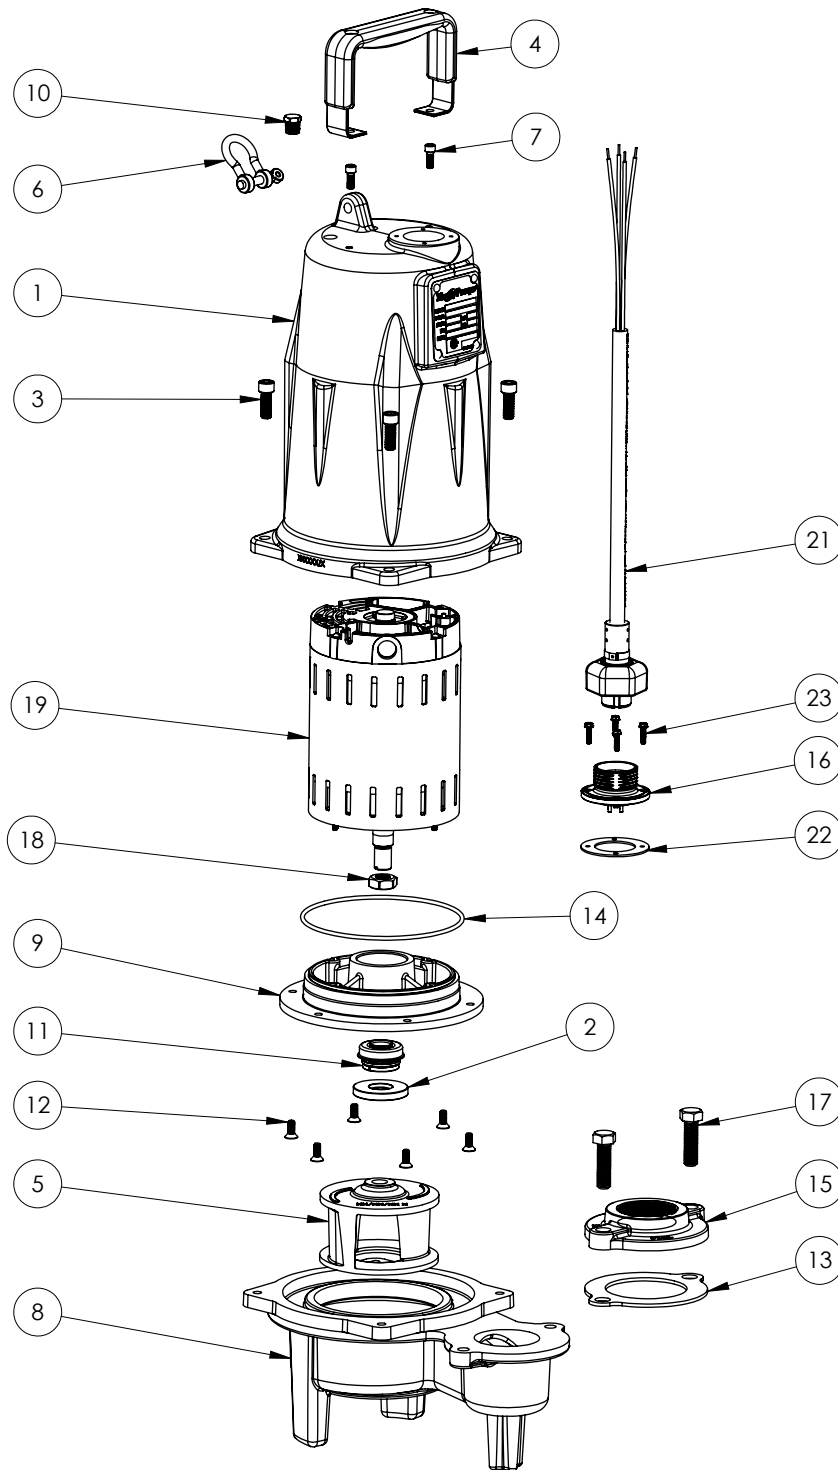

LEH204M2-5 (B67)

LEH204M2-5

LEH204M2-5 (B67)

#	PART #	DESCRIPTION	QTY	Note
1	5850000	MOTOR COVER	1	
2	5618000	DOUBLE LIP SEAL	1	[1]
3	5862000	BOLT, 3/8-16X1 SHCS SS	4	
4	5613000	HANDLE	1	
5	K001324	IMPELLER, CAST IRON, INCLUDES 5887000	1	
6	5611000	SHACKLE	1	
7	8103000	SCREW 1/4-20x5/8" HX SKT SS	2	
8	58730BR	LEH200 SERIES VOLUTE	1	
9	5851000	MOTOR PLATE	1	
10	50710A0	PIPE PLUG, 1/4" HEX HD BRASS NPTF	1	
11	5633000	3/4" UNITIZED SHAFT SEAL	1	[1]
12	8018000	1/4-20 x 5/8 SLOTTED FLAT HEAD BOLT	6	
13	5129000	FLANGE GASKET, FITS 2" OR 3"	1	
14	5617000	O-RING	1	
15	K001221	2" DISCHARGE KIT	1	
16	5629000	GRINDER CORDPLATE	1	
17	8037000	1/2-13 x 1-3/4 STAINLESS STEEL BOLT	2	
18	5887000	NUT, JAM, 5/8-18 HEX S.S.	1	
19	5884000	MOTOR 2HP 230-460V 3PH LEH	1	[1]
20	K001586	56310D0 50' CORD KIT	1	
21	K001150	POWER CORD KIT	1	
22	5060000	CORD PLATE GASKET	1	
23	8064000	#8-32 x 5/8 HEX WASHER HEAD SCREW	4	

PART NOTES:

[1] - Part requires factory authorized service. Contact Liberty Pumps at 1-800-543-2550