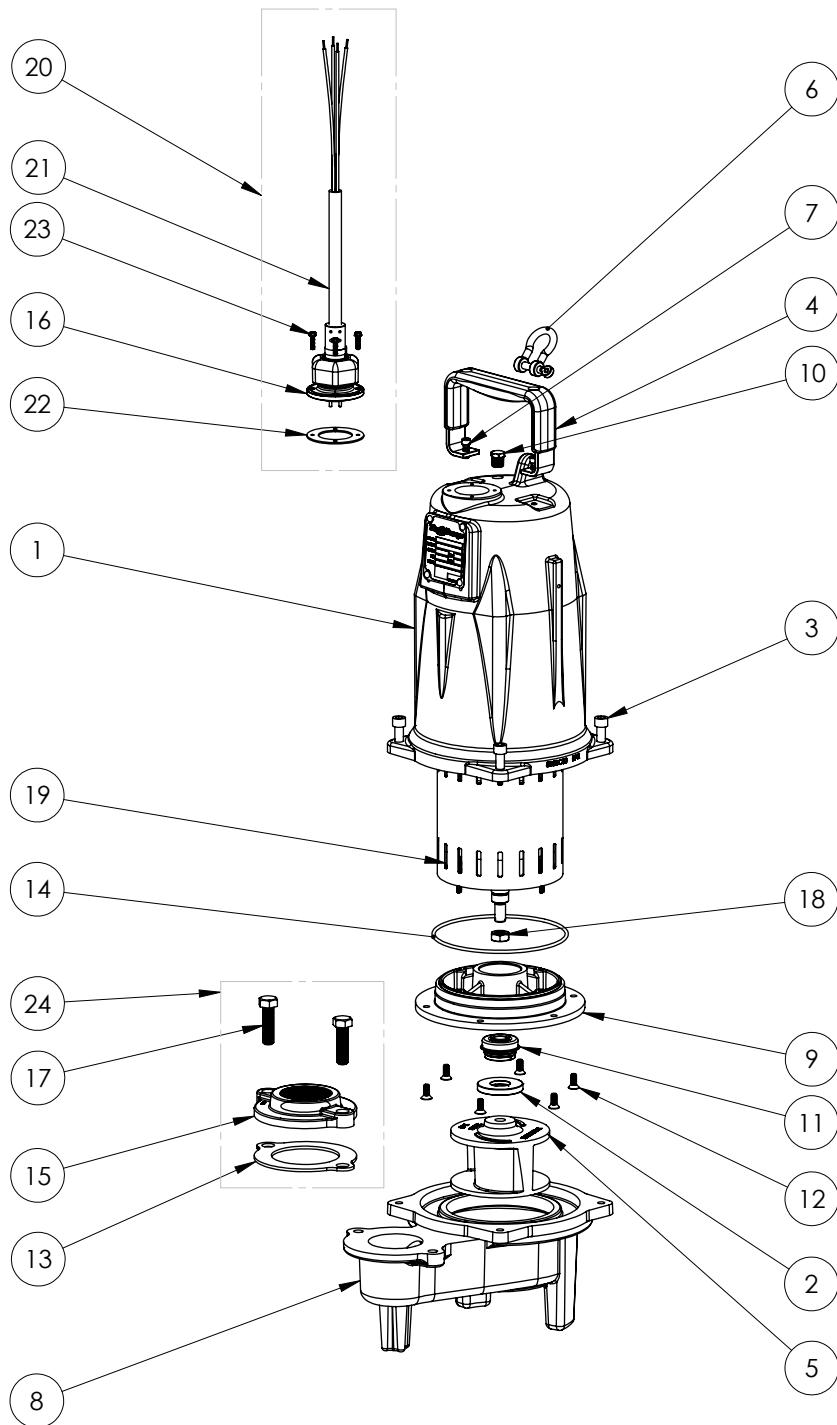

LEH203M2 (B54)

LEH203M2

LEH203M2 (B54)

#	PART #	DESCRIPTION	QTY	Note
1	5850000	MOTOR COVER	1	
2	5618000	DOUBLE LIP SEAL	1	[1]
3	5862000	BOLT, 3/8-16X1 SHCS SS	4	
4	5613000	HANDLE	1	
5	K001224	IMPELLER, CAST IRON, INCLUDES 8046000	1	
6	5611000	SHACKLE	1	
7	8103000	SCREW 1/4-20x5/8" HX SKT SS	2	
8	58730BR	LEH200 SERIES VOLUTE	1	
9	5851000	MOTOR PLATE	1	
10	5071000	BRASS OIL PLUG	1	
11	5633000	3/4" UNITIZED SHAFT SEAL	1	[1]
12	8018000	1/4-20 x 5/8 SLOTTED FLAT HEAD BOLT	6	
13	5129000	FLANGE GASKET, FITS 2" OR 3"	1	
14	5617000	O-RING	1	
15	K001221	2" DISCHARGE KIT	1	
16	5629000	GRINDER CORDPLATE	1	
17	8037000	1/2-13 x 1-3/4 STAINLESS STEEL BOLT	2	
18	8046000	1/2-20 HEX STAINLESS STEEL JAM NUT	1	
19	5884000	MOTOR 2HP 230-460V 3PH LEH	1	[1]
20	K001150	POWER CORD KIT	1	
21	K001357	POWER CORD, 25FT	1	
22	5060000	CORD PLATE GASKET	1	
23	8064000	#8-32 x 5/8 HEX WASHER HEAD SCREW	4	
24	K001221	2" DISCHARGE KIT	1	

PART NOTES:

[1] - Part requires factory authorized service. Contact Liberty Pumps at 1-800-543-2550

LEH203M2 (B67)

LEH203M2**LEH203M2 (B67)**

#	PART #	DESCRIPTION	QTY	Note
1	5850000	MOTOR COVER	1	
2	5618000	DOUBLE LIP SEAL	1	[1]
3	5862000	BOLT, 3/8-16X1 SHCS SS	4	
4	5613000	HANDLE	1	
5	K001324	IMPELLER, CAST IRON, INCLUDES 5887000	1	
6	5611000	SHACKLE	1	
7	8103000	SCREW 1/4-20x5/8" HX SKT SS	2	
8	58730BR	LEH200 SERIES VOLUTE	1	
9	5851000	MOTOR PLATE	1	
10	50710A0	PIPE PLUG, 1/4" HEX HD BRASS NPTF	1	
11	5633000	3/4" UNITIZED SHAFT SEAL	1	[1]
12	8018000	1/4-20 x 5/8 SLOTTED FLAT HEAD BOLT	6	
13	5129000	FLANGE GASKET, FITS 2" OR 3"	1	
14	5617000	O-RING	1	
15	K001221	2" DISCHARGE KIT	1	
16	5629000	GRINDER CORDPLATE	1	
17	8037000	1/2-13 x 1-3/4 STAINLESS STEEL BOLT	2	
18	5887000	NUT, JAM, 5/8-18 HEX S.S.	1	
19	5884000	MOTOR 2HP 230-460V 3PH LEH	1	[1]
20	K001150	POWER CORD KIT	1	
21	K001357	POWER CORD, 25FT	1	
22	5060000	CORD PLATE GASKET	1	
23	8064000	#8-32 x 5/8 HEX WASHER HEAD SCREW	4	
24	K001221	2" DISCHARGE KIT	1	