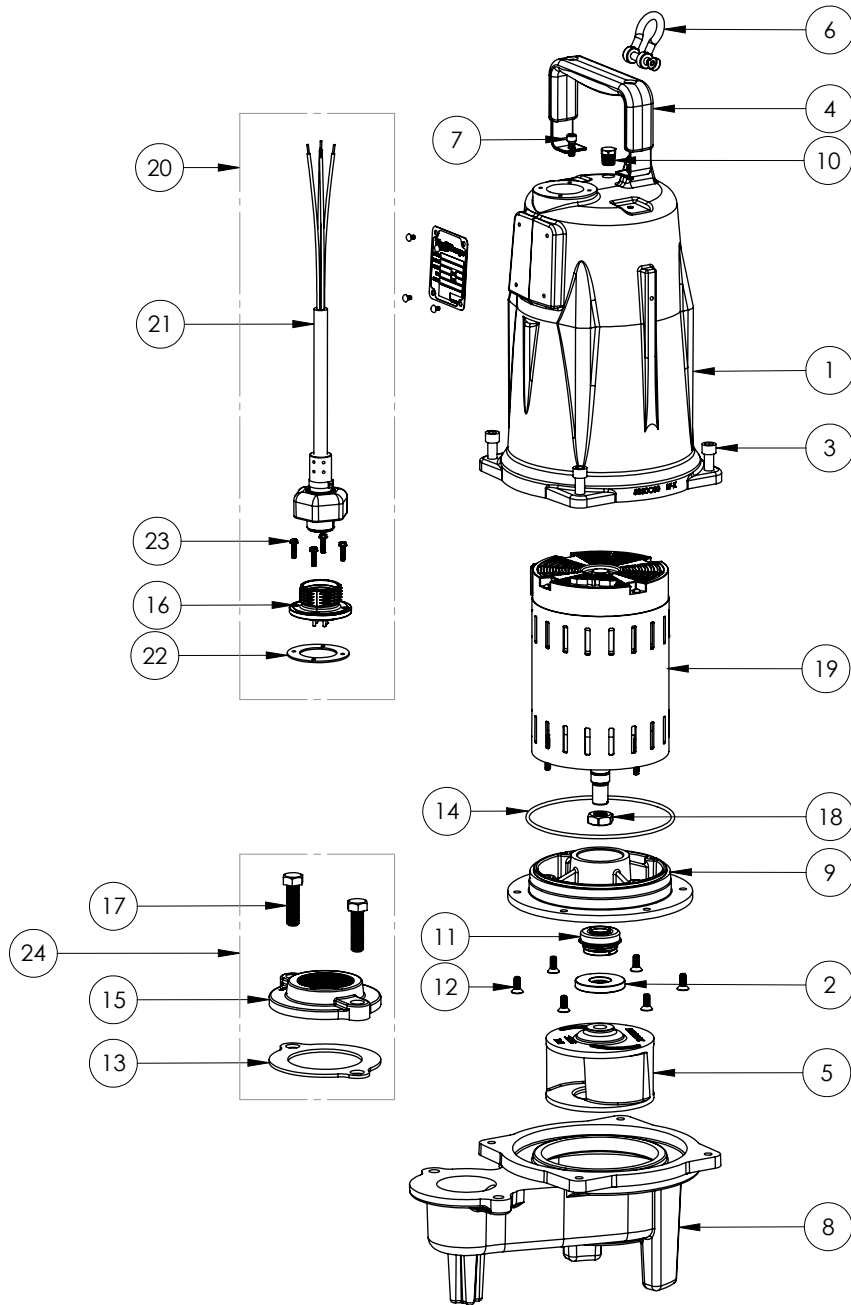

LEH203M2 (B54)

LEH203M2

LEH203M2 (B54)

#	PART #	DESCRIPTION	QTY	Note
1	5850000	MOTOR COVER	1	
2	5618000	DOUBLE LIP SEAL	1	[1]
3	5862000	BOLT, 3/8-16X1 SHCS SS	4	
4	5613000	HANDLE	1	
5	K001224	IMPELLER, CAST IRON, INCLUDES 8046000	1	
6	5611000	SHACKLE	1	
7	8103000	SCREW 1/4-20x5/8" HX SKT SS	2	
8	58730BR	LEH200 SERIES VOLUTE	1	
9	5851000	MOTOR PLATE	1	
10	5071000	BRASS OIL PLUG	1	
11	5633000	3/4" UNITIZED SHAFT SEAL	1	[1]
12	8018000	1/4-20 x 5/8 SLOTTED FLAT HEAD BOLT	6	
13	5129000	FLANGE GASKET, FITS 2" OR 3"	1	
14	5617000	O-RING	1	
15	K001221	2" DISCHARGE KIT	1	
16	5629000	GRINDER CORDPLATE	1	
17	8037000	1/2-13 x 1-3/4 STAINLESS STEEL BOLT	2	
18	8046000	1/2-20 HEX STAINLESS STEEL JAM NUT	1	
19	5884000	MOTOR 2HP 230-460V 3PH LEH	1	[1]
20	K001150	POWER CORD KIT	1	
21	K001357	POWER CORD, 25FT	1	
22	5060000	CORD PLATE GASKET	1	
23	8064000	#8-32 x 5/8 HEX WASHER HEAD SCREW	4	
24	K001221	2" DISCHARGE KIT	1	

PART NOTES:

[1] - Part requires factory authorized service. Contact Liberty Pumps at 1-800-543-2550

LEH203M2 (B67)

LEH203M2**LEH203M2 (B67)**

#	PART #	DESCRIPTION	QTY	Note
1	5850000	MOTOR COVER	1	
2	5618000	DOUBLE LIP SEAL	1	[1]
3	5862000	BOLT, 3/8-16X1 SHCS SS	4	
4	5613000	HANDLE	1	
5	K001324	IMPELLER, CAST IRON, INCLUDES 5887000	1	
6	5611000	SHACKLE	1	
7	8103000	SCREW 1/4-20x5/8" HX SKT SS	2	
8	58730BR	LEH200 SERIES VOLUTE	1	
9	5851000	MOTOR PLATE	1	
10	50710A0	PIPE PLUG, 1/4" HEX HD BRASS NPTF	1	
11	5633000	3/4" UNITIZED SHAFT SEAL	1	[1]
12	8018000	1/4-20 x 5/8 SLOTTED FLAT HEAD BOLT	6	
13	5129000	FLANGE GASKET, FITS 2" OR 3"	1	
14	5617000	O-RING	1	
15	K001221	2" DISCHARGE KIT	1	
16	5629000	GRINDER CORDPLATE	1	
17	8037000	1/2-13 x 1-3/4 STAINLESS STEEL BOLT	2	
18	5887000	NUT, JAM, 5/8-18 HEX S.S.	1	
19	5884000	MOTOR 2HP 230-460V 3PH LEH	1	[1]
20	K001150	POWER CORD KIT	1	
21	K001357	POWER CORD, 25FT	1	
22	5060000	CORD PLATE GASKET	1	
23	8064000	#8-32 x 5/8 HEX WASHER HEAD SCREW	4	
24	K001221	2" DISCHARGE KIT	1	