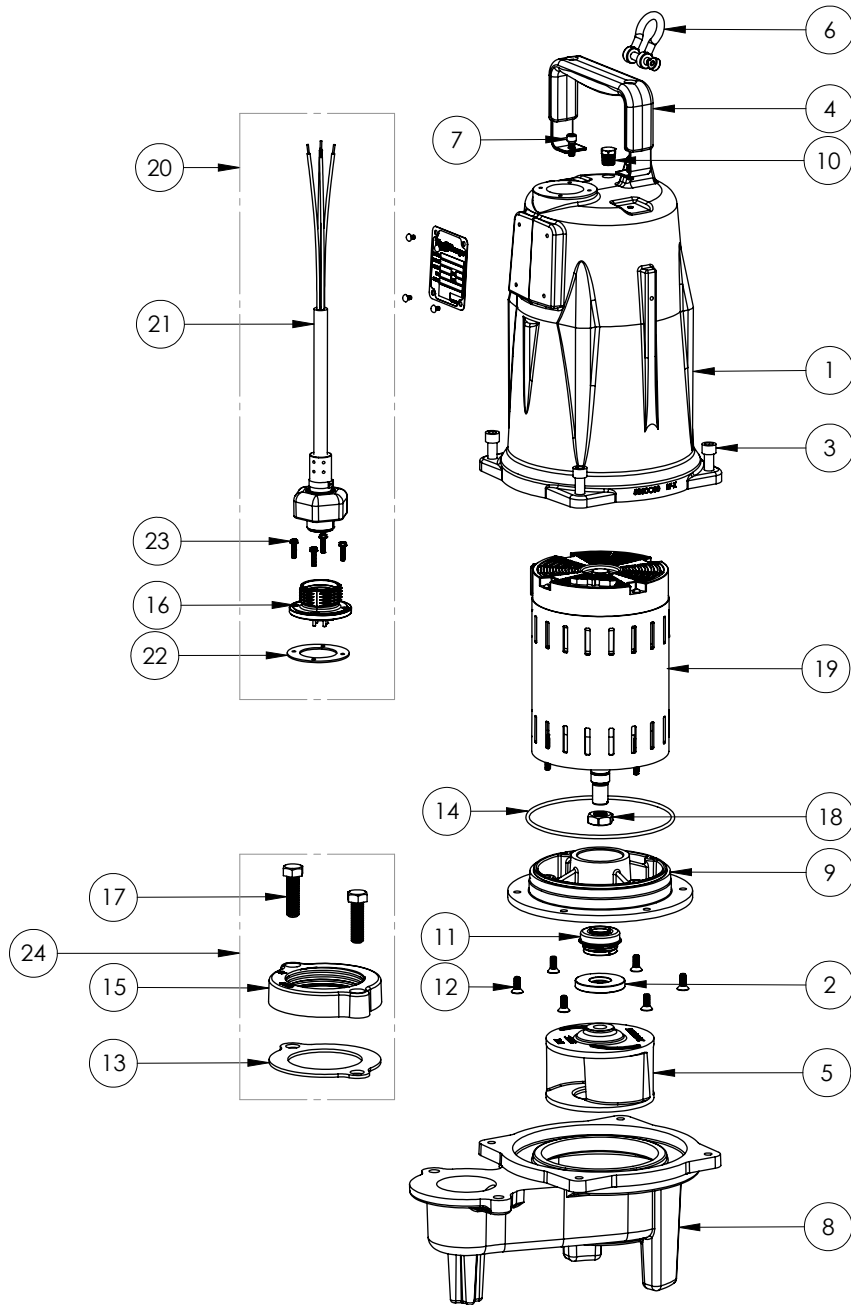

LEH202M3-2 (B67)

LEH202M3-2

LEH202M3-2 (B67)

#	PART #	DESCRIPTION	QTY	Note
1	5850000	MOTOR COVER	1	
2	5618000	DOUBLE LIP SEAL	1	[1]
3	5862000	BOLT, 3/8-16X1 SHCS SS	4	
4	5613000	HANDLE	1	
5	K001324	IMPELLER, CAST IRON, INCLUDES 5887000	1	
6	5611000	SHACKLE	1	
7	8103000	SCREW 1/4-20x5/8" HX SKT SS	2	
8	58730BR	LEH200 SERIES VOLUTE	1	
9	5851000	MOTOR PLATE	1	
10	50710A0	PIPE PLUG, 1/4" HEX HD BRASS NPTF	1	
11	5633000	3/4" UNITIZED SHAFT SEAL	1	[1]
12	8018000	1/4-20 x 5/8 SLOTTED FLAT HEAD BOLT	6	
13	5129000	FLANGE GASKET, FITS 2" OR 3"	1	
14	5617000	O-RING	1	
15	K001222	3" DISCHARGE KIT	1	
16	5629000	GRINDER CORDPLATE	1	
17	8037000	1/2-13 x 1-3/4 STAINLESS STEEL BOLT	2	
18	5887000	NUT, JAM, 5/8-18 HEX S.S.	1	
19	5883000	MOTOR 2HP 230V 1PH 2 POLE LEH	1	[1]
20	K001150	POWER CORD KIT	1	
21	K001357	POWER CORD, 25FT	1	
22	5060000	CORD PLATE GASKET	1	
23	8064000	#8-32 x 5/8 HEX WASHER HEAD SCREW	4	
24	K001222	3" DISCHARGE KIT	1	

PART NOTES:

[1] - Part requires factory authorized service. Contact Liberty Pumps at 1-800-543-2550