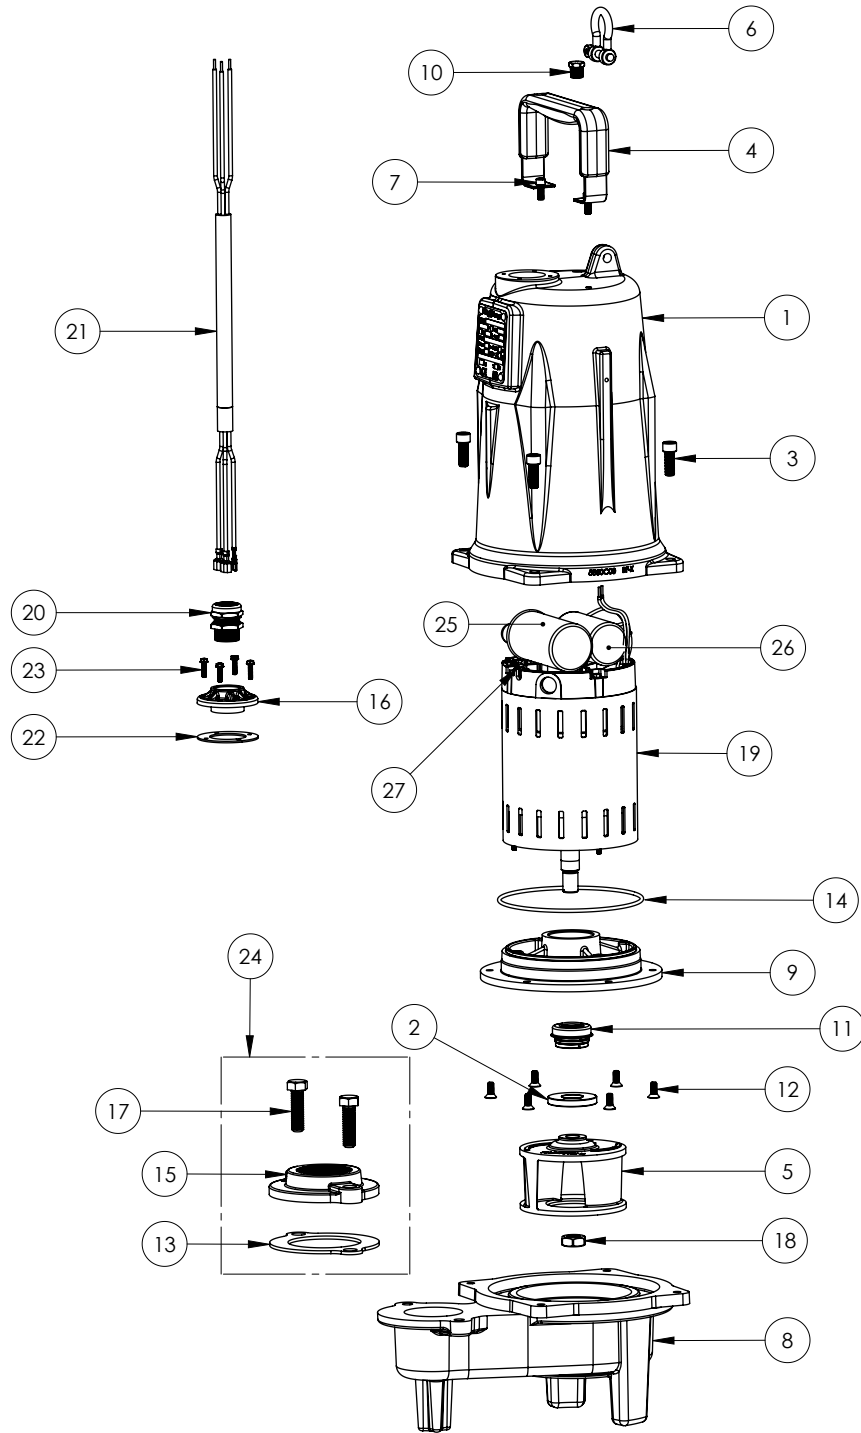

LEH202M2-3E (B84)

LEH202M2-3E

LEH202M2-3E (B84)

#	PART #	DESCRIPTION	QTY	Note
1	585000R	MOTOR COVER PAINTED	1	
2	5618000	DOUBLE LIP SEAL	1	[1]
3	5862000	BOLT, 3/8-16X1 SHCS SS	4	
4	5613000	HANDLE	1	
5	K001224	IMPELLER, CAST IRON, INCLUDES 8046000	1	
6	5611000	SHACKLE	1	
7	8103000	SCREW 1/4-20x5/8" HX SKT SS	2	
8	58730BR	LEH200 SERIES VOLUTE	1	
9	5851000	MOTOR PLATE	1	
10	50710A0	PIPE PLUG, 1/4" HEX HD BRASS NPTF	1	
11	5633000	3/4" UNITIZED SHAFT SEAL	1	[1]
12	8018000	1/4-20 x 5/8 SLOTTED FLAT HEAD BOLT	6	
13	5129000	FLANGE GASKET, FITS 2" OR 3"	1	
14	5617000	O-RING	1	
15	512100R	2" DISCHARGE FLANGE	1	
16	57890AR	PAINTED 3/4 NPT, CE CORD PLATE	1	
17	8037000	1/2-13 x 1-3/4 STAINLESS STEEL BOLT	2	
18	8046000	1/2-20 HEX STAINLESS STEEL JAM NUT	1	
19	5444000	MOTOR 2HP 230V 1PH 50HZ	1	[1]
20	5790000	STRAIN RELIEF, 3/4 NPT STAINLESS, IEC	1	
21	K001418	IEC SINGLE PHASE 10M CORD KIT	1	
22	5060000	CORD PLATE GASKET	1	
23	8064000	#8-32 x 5/8 HEX WASHER HEAD SCREW	4	
24	K001221	2" DISCHARGE KIT	1	
25	K001228	RUN CAPACITOR	1	
26	K001227	START CAPACITOR	1	
27	K001229	START SWITCH	1	

PART NOTES:

[1] - Part requires factory authorized service. Contact Liberty Pumps at 1-800-543-2550