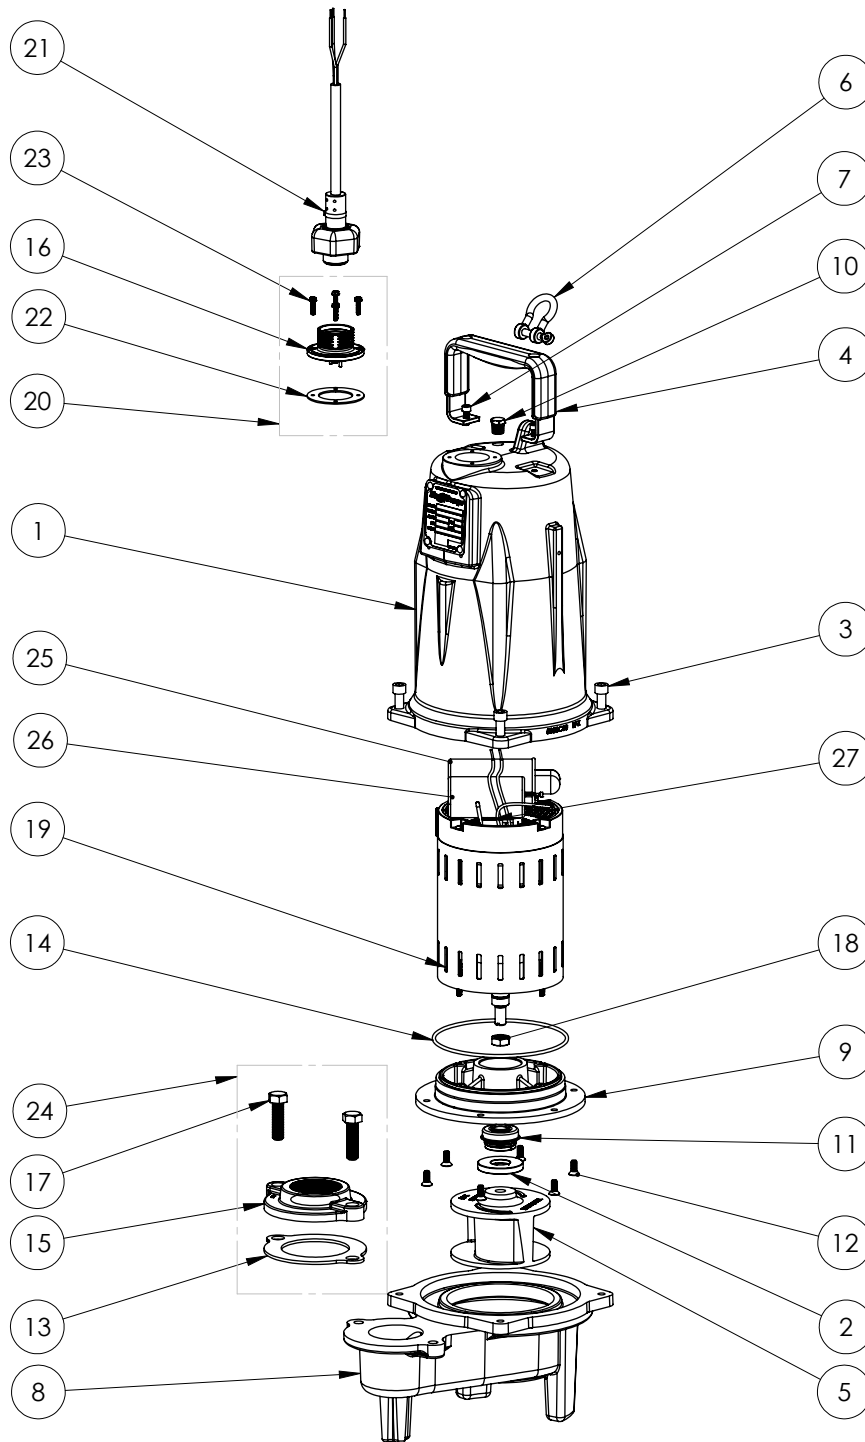

LEH202M2 (B54)

LEH202M2 (B54)

#	PART #	DESCRIPTION	QTY	Note
1	5850000	MOTOR COVER	1	
2	5618000	DOUBLE LIP SEAL	1	[1]
3	5862000	BOLT, 3/8-16X1 SHCS SS	4	
4	5613000	HANDLE	1	
5	K001224	IMPELLER, CAST IRON, INCLUDES 8046000	1	
6	5611000	SHACKLE	1	
7	8103000	SCREW 1/4-20x5/8" HX SKT SS	2	
8	58730BR	LEH200 SERIES VOLUTE	1	
9	5851000	MOTOR PLATE	1	
10	5071000	BRASS OIL PLUG	1	
11	5633000	3/4" UNITIZED SHAFT SEAL	1	[1]
12	8018000	1/4-20 x 5/8 SLOTTED FLAT HEAD BOLT	6	
13	5129000	FLANGE GASKET, FITS 2" OR 3"	1	
14	5617000	O-RING	1	
15	K001221	2" DISCHARGE KIT	1	
16	5619000	GRINDER CORDPLATE	1	
17	8037000	1/2-13 x 1-3/4 STAINLESS STEEL BOLT	2	
18	8046000	1/2-20 HEX STAINLESS STEEL JAM NUT	1	
19	5883000	MOTOR 2HP 230V 1PH 2 POLE LEH	1	[1]
20	K001216	5619000, CORDPLATE	1	
21	K001225	POWER CORD KIT	1	
22	5060000	CORD PLATE GASKET	1	
23	8064000	#8-32 x 5/8 HEX WASHER HEAD SCREW	4	
24	K001221	2" DISCHARGE KIT	1	
25	K001228	RUN CAPACITOR	1	
26	K001227	START CAPACITOR	1	
27	K001229	START SWITCH	1	