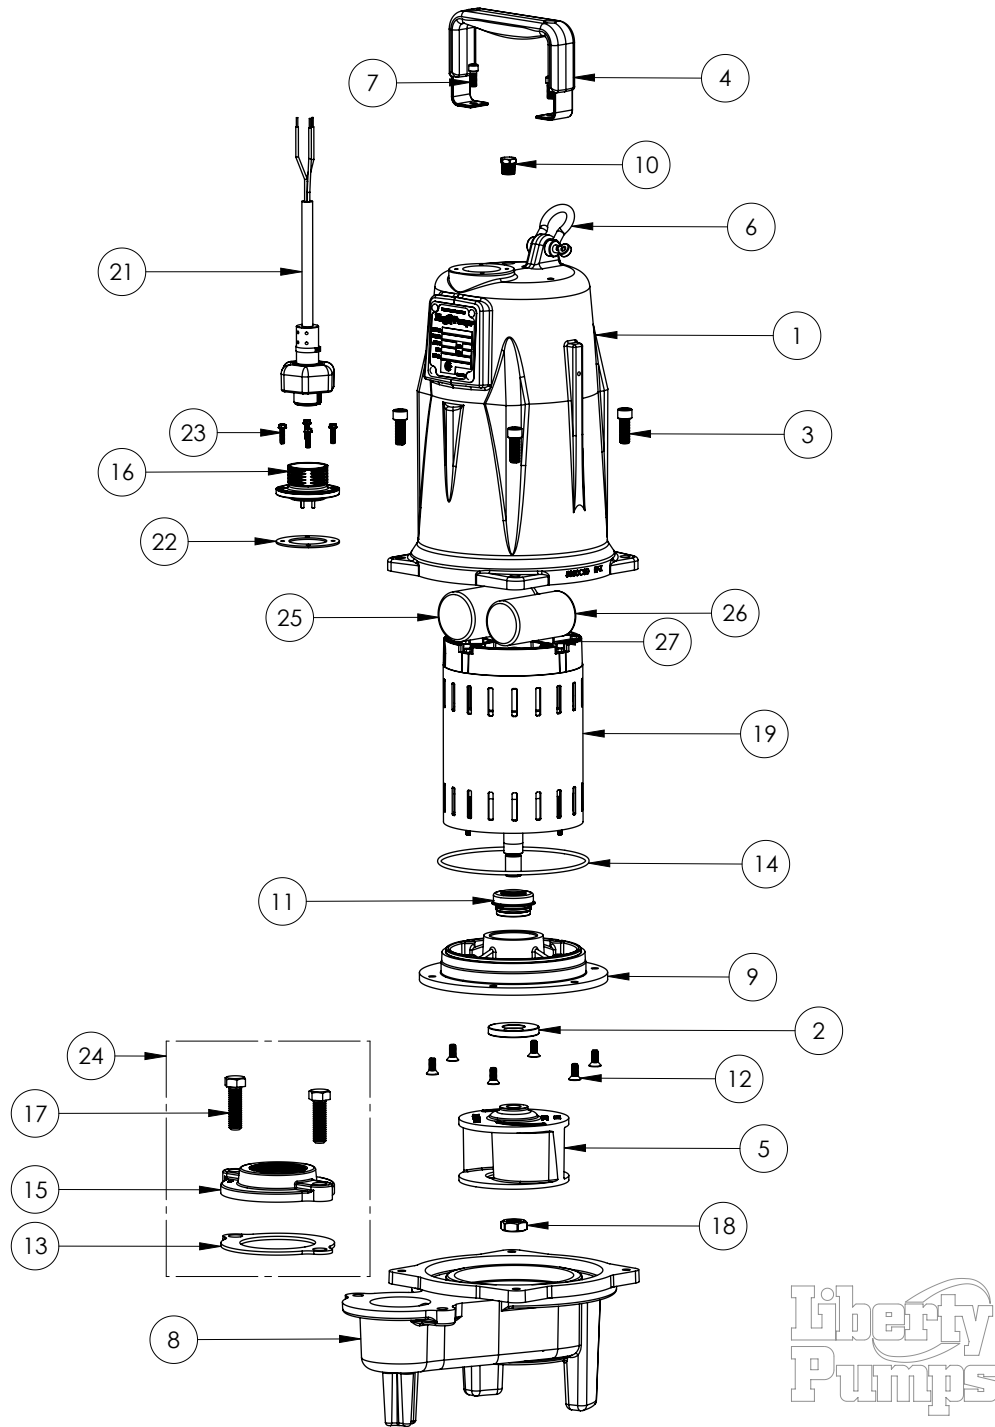

LEH202M2-2 (B67)

LEH202M2-2

LEH202M2-2 (B67)

#	PART #	DESCRIPTION	QTY	Note
1	5850000	MOTOR COVER	1	
2	5618000	DOUBLE LIP SEAL	1	[1]
3	5862000	BOLT, 3/8-16X1 SHCS SS	4	
4	5613000	HANDLE	1	
5	K001324	IMPELLER, CAST IRON, INCLUDES 5887000	1	
6	5611000	SHACKLE	1	
7	8103000	SCREW 1/4-20x5/8" HX SKT SS	2	
8	58730BR	LEH200 SERIES VOLUTE	1	
9	5851000	MOTOR PLATE	1	
10	50710A0	PIPE PLUG, 1/4" HEX HD BRASS NPTF	1	
11	5633000	3/4" UNITIZED SHAFT SEAL	1	[1]
12	8018000	1/4-20 x 5/8 SLOTTED FLAT HEAD BOLT	6	
13	5129000	FLANGE GASKET, FITS 2" OR 3"	1	
14	5617000	O-RING	1	
15	K001221	2" DISCHARGE KIT	1	
16	K001216	5619000, CORDPLATE	1	
17	8037000	1/2-13 x 1-3/4 STAINLESS STEEL BOLT	2	
18	5887000	NUT, JAM, 5/8-18 HEX S.S.	1	
19	5883000	MOTOR 2HP 230V 1PH 2 POLE LEH	1	[1]
21	K001225	POWER CORD KIT	1	
22	5060000	CORD PLATE GASKET	1	
23	8064000	#8-32 x 5/8 HEX WASHER HEAD SCREW	4	
24	K001221	2" DISCHARGE KIT	1	
25	K001228	RUN CAPACITOR	1	
26	K001227	START CAPACITOR	1	
27	K001229	START SWITCH	1	

PART NOTES:

[1] - Part requires factory authorized service. Contact Liberty Pumps at 1-800-543-2550