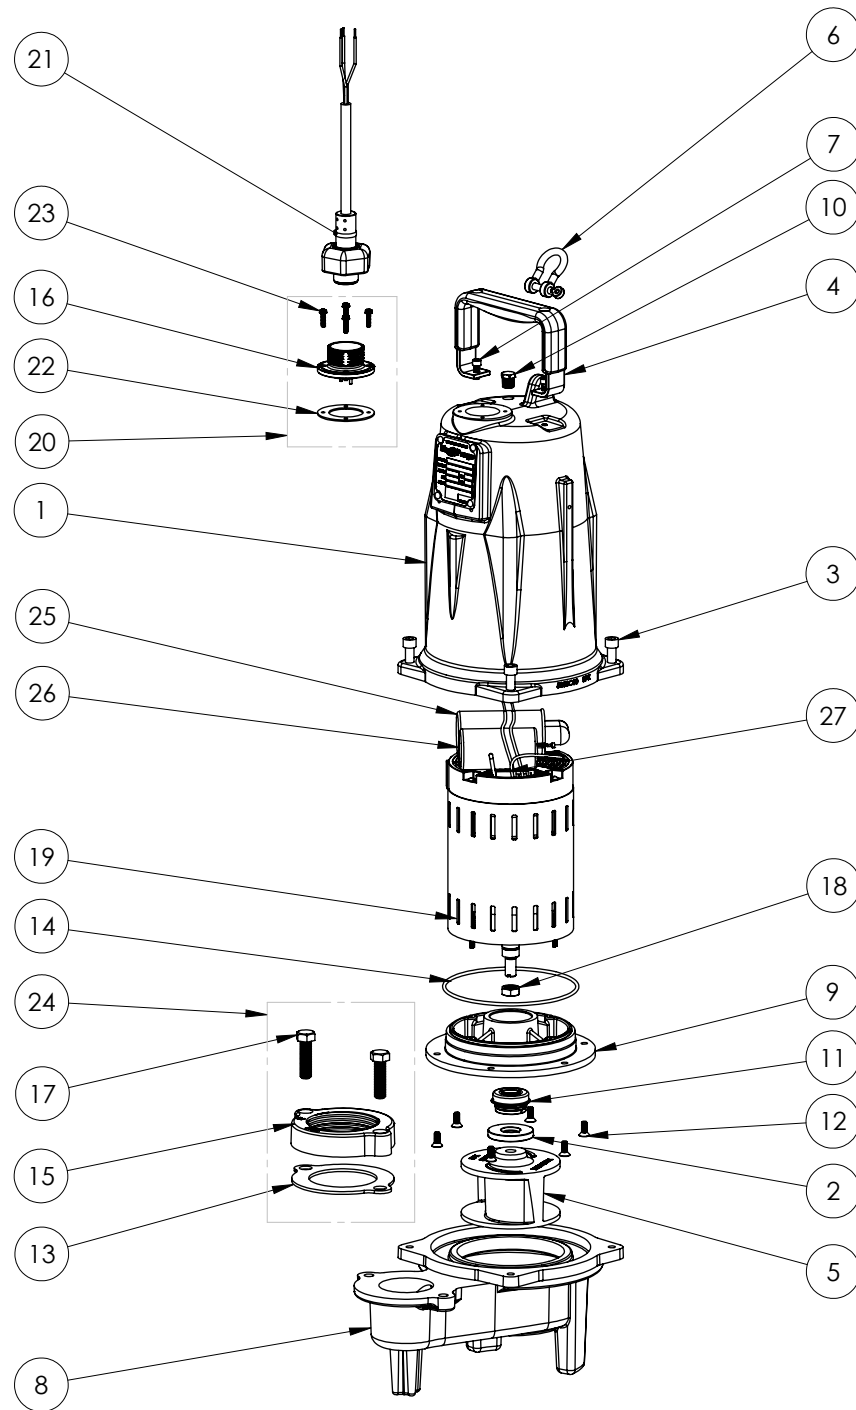

PART NOTES:

[1] - Part requires factory authorized service. Contact Liberty Pumps at 1-800-543-2550

LEH202M3 (B54)

LEH202M3

LEH202M3 (B54)

#	PART #	DESCRIPTION	QTY	Note
1	5850000	MOTOR COVER	1	
2	5618000	DOUBLE LIP SEAL	1	[1]
3	5862000	BOLT, 3/8-16X1 SHCS SS	4	
4	5613000	HANDLE	1	
5	K001224	IMPELLER, CAST IRON, INCLUDES 8046000	1	
6	5611000	SHACKLE	1	
7	8103000	SCREW 1/4-20x5/8" HX SKT SS	2	
8	58730BR	LEH200 SERIES VOLUTE	1	
9	5851000	MOTOR PLATE	1	
10	5071000	BRASS OIL PLUG	1	
11	5633000	3/4" UNITIZED SHAFT SEAL	1	[1]
12	8018000	1/4-20 x 5/8 SLOTTED FLAT HEAD BOLT	6	
13	5129000	FLANGE GASKET, FITS 2" OR 3"	1	
14	5617000	O-RING	1	
15	K001222	3" DISCHARGE KIT	1	
16	5619000	GRINDER CORDPLATE	1	
17	8037000	1/2-13 x 1-3/4 STAINLESS STEEL BOLT	2	
18	8046000	1/2-20 HEX STAINLESS STEEL JAM NUT	1	
19	5883000	MOTOR 2HP 230V 1PH 2 POLE LEH	1	[1]
20	K001216	5619000, CORDPLATE	1	
21	K001225	POWER CORD KIT	1	
22	5060000	CORD PLATE GASKET	1	
23	8064000	#8-32 x 5/8 HEX WASHER HEAD SCREW	4	
24	K001222	3" DISCHARGE KIT	1	
25	K001228	RUN CAPACITOR	1	
26	K001227	START CAPACITOR	1	
27	K001229	START SWITCH	1	