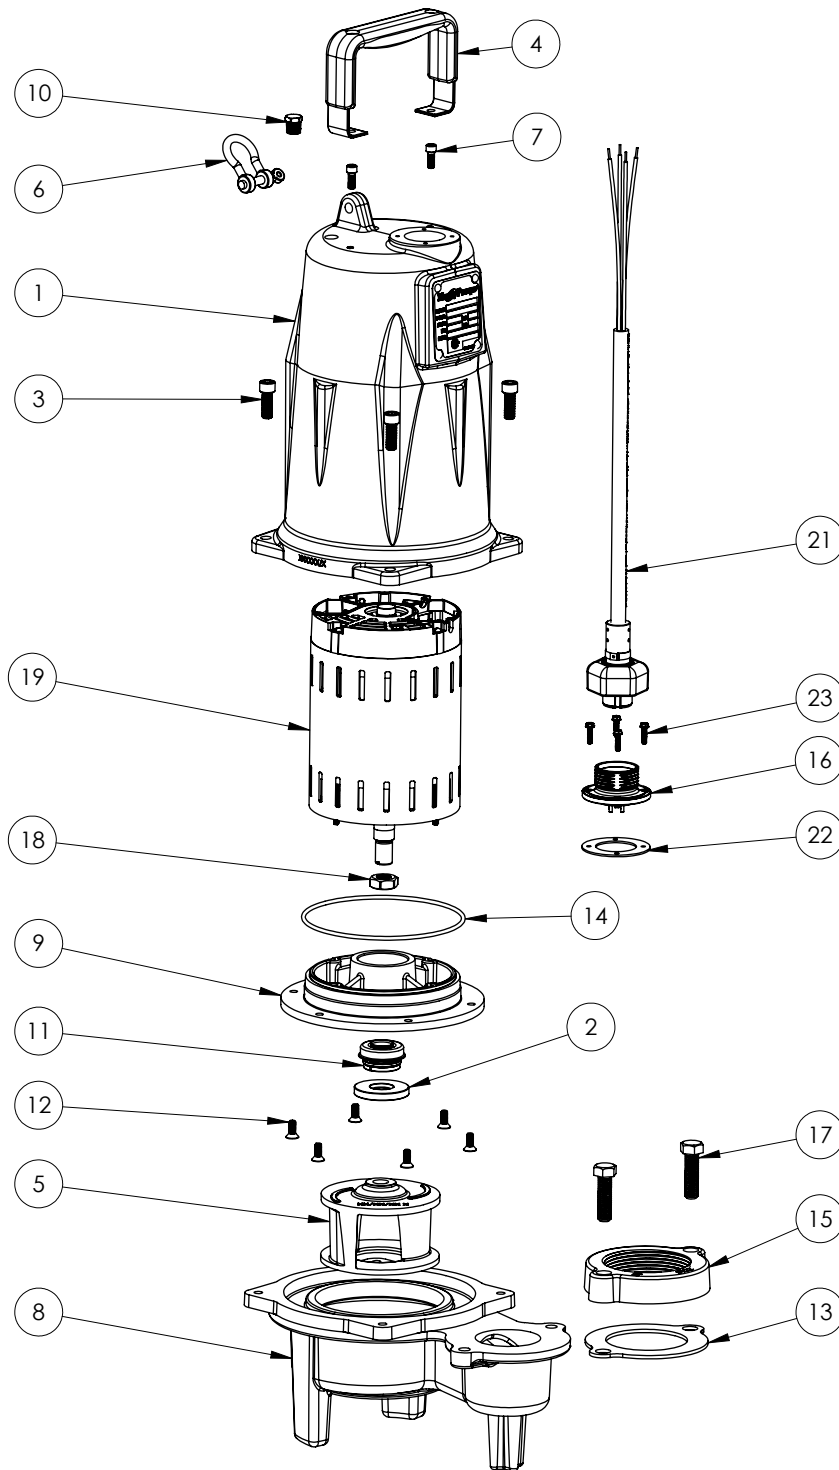

LEH203M3-5 (B67)

LEH203M3-5

LEH203M3-5 (B67)

#	PART #	DESCRIPTION	QTY	Note
1	5850000	MOTOR COVER	1	
2	5618000	DOUBLE LIP SEAL	1	[1]
3	5862000	BOLT, 3/8-16X1 SHCS SS	4	
4	5613000	HANDLE	1	
5	K001324	IMPELLER, CAST IRON, INCLUDES 5887000	1	
6	5611000	SHACKLE	1	
7	8103000	SCREW 1/4-20x5/8" HX SKT SS	2	
8	58730BR	LEH200 SERIES VOLUTE	1	
9	5851000	MOTOR PLATE	1	
10	50710A0	PIPE PLUG, 1/4" HEX HD BRASS NPTF	1	
11	5633000	3/4" UNITIZED SHAFT SEAL	1	[1]
12	8018000	1/4-20 x 5/8 SLOTTED FLAT HEAD BOLT	6	
13	5129000	FLANGE GASKET, FITS 2" OR 3"	1	
14	5617000	O-RING	1	
15	K001222	3" DISCHARGE KIT	1	
16	5629000	GRINDER CORDPLATE	1	
17	8037000	1/2-13 x 1-3/4 STAINLESS STEEL BOLT	2	
18	5887000	NUT, JAM, 5/8-18 HEX S.S.	1	
19	5884000	MOTOR 2HP 230-460V 3PH LEH	1	[1]
20	K001586	56310D0 50' CORD KIT	1	
21	K001150	POWER CORD KIT	1	
22	5060000	CORD PLATE GASKET	1	
23	8064000	#8-32 x 5/8 HEX WASHER HEAD SCREW	4	

PART NOTES:

[1] - Part requires factory authorized service. Contact Liberty Pumps at 1-800-543-2550