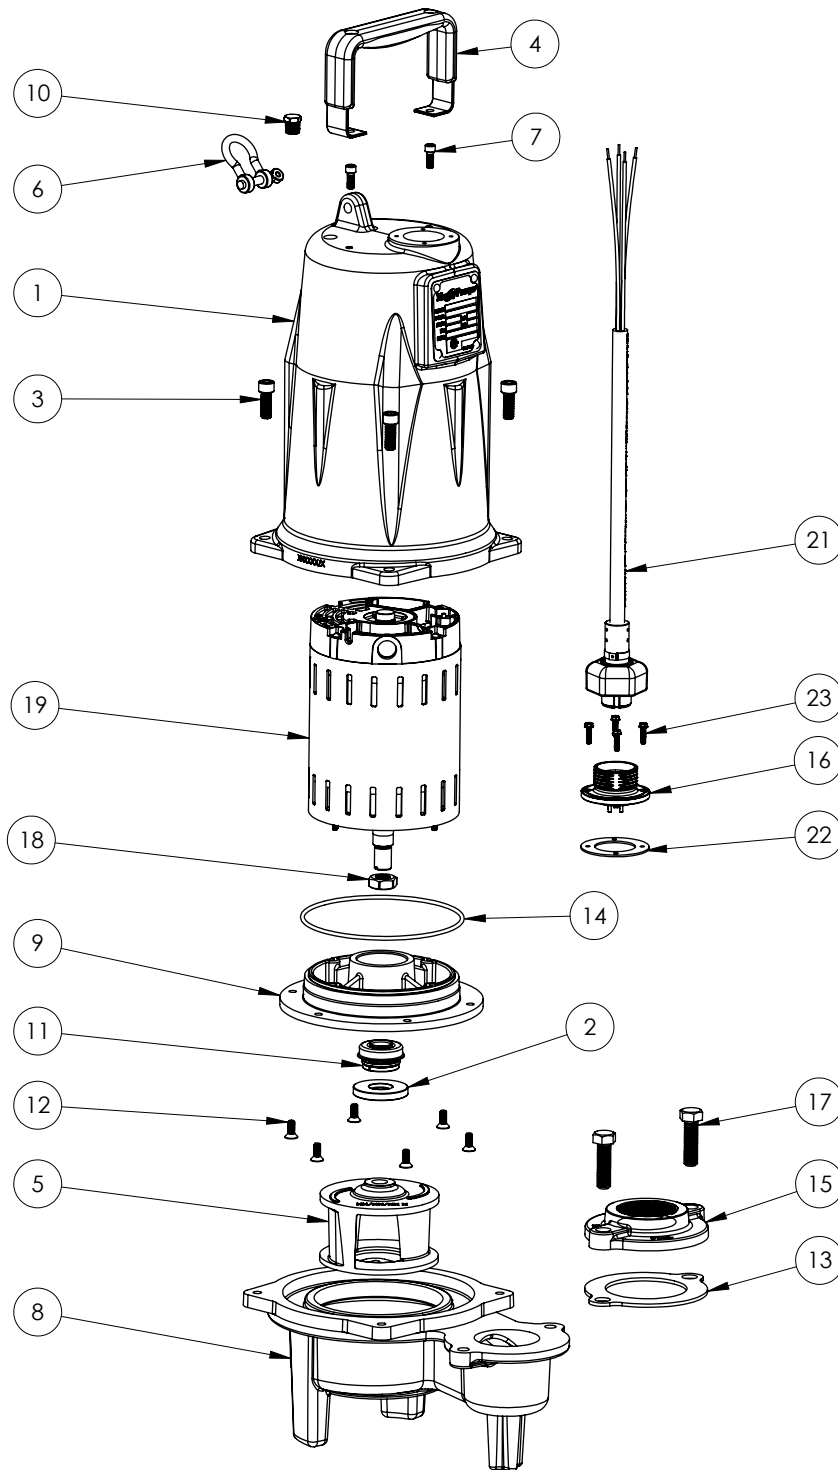

LEH204M2-3 (B67)

LEH204M2-3

LEH204M2-3 (B67)

#	PART #	DESCRIPTION	QTY	Note
1	5850000	MOTOR COVER	1	
2	5618000	DOUBLE LIP SEAL	1	[1]
3	5862000	BOLT, 3/8-16X1 SHCS SS	4	
4	5613000	HANDLE	1	
5	K001324	IMPELLER, CAST IRON, INCLUDES 5887000	1	
6	5611000	SHACKLE	1	
7	8103000	SCREW 1/4-20x5/8" HX SKT SS	2	
8	58730BR	LEH200 SERIES VOLUTE	1	
9	5851000	MOTOR PLATE	1	
10	50710A0	PIPE PLUG, 1/4" HEX HD BRASS NPTF	1	
11	5633000	3/4" UNITIZED SHAFT SEAL	1	[1]
12	8018000	1/4-20 x 5/8 SLOTTED FLAT HEAD BOLT	6	
13	5129000	FLANGE GASKET, FITS 2" OR 3"	1	
14	5617000	O-RING	1	
15	K001221	2" DISCHARGE KIT	1	
16	5629000	GRINDER CORDPLATE	1	
17	8037000	1/2-13 x 1-3/4 STAINLESS STEEL BOLT	2	
18	5887000	NUT, JAM, 5/8-18 HEX S.S.	1	
19	5884000	MOTOR 2HP 230-460V 3PH LEH	1	[1]
20	K001383	56310C0 35' CORD KIT	1	
21	K001150	POWER CORD KIT	1	
22	5060000	CORD PLATE GASKET	1	
23	8064000	#8-32 x 5/8 HEX WASHER HEAD SCREW	4	

PART NOTES:

[1] - Part requires factory authorized service. Contact Liberty Pumps at 1-800-543-2550