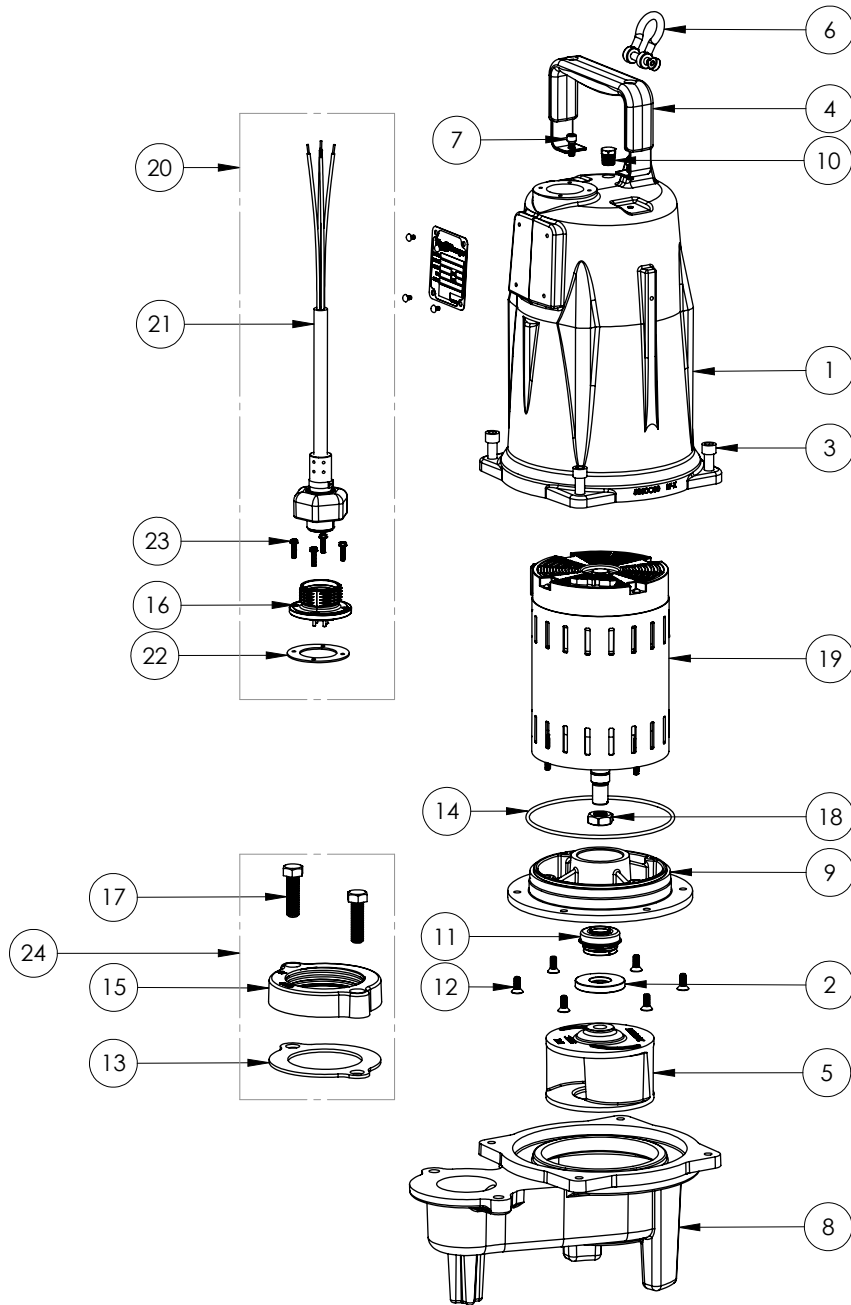

LEH205M3-2 (B67)

LEH205M3-2

LEH205M3-2 (B67)

#	PART #	DESCRIPTION	QTY	Note
1	5850000	MOTOR COVER	1	
2	5618000	DOUBLE LIP SEAL	1	[1]
3	5862000	BOLT, 3/8-16X1 SHCS SS	4	
4	5613000	HANDLE	1	
5	K001324	IMPELLER, CAST IRON, INCLUDES 5887000	1	
6	5611000	SHACKLE	1	
7	8103000	SCREW 1/4-20x5/8" HX SKT SS	2	
8	58730BR	LEH200 SERIES VOLUTE	1	
9	5851000	MOTOR PLATE	1	
10	50710A0	PIPE PLUG, 1/4" HEX HD BRASS NPTF	1	
11	5633000	3/4" UNITIZED SHAFT SEAL	1	[1]
12	8018000	1/4-20 x 5/8 SLOTTED FLAT HEAD BOLT	6	
13	5129000	FLANGE GASKET, FITS 2" OR 3"	1	
14	5617000	O-RING	1	
15	K001222	3" DISCHARGE KIT	1	
16	5629000	GRINDER CORDPLATE	1	
17	8037000	1/2-13 x 1-3/4 STAINLESS STEEL BOLT	2	
18	5887000	NUT, JAM, 5/8-18 HEX S.S.	1	
19	5885000	MOTOR 2HP 575V 3PH LEH	1	[1]
20	K001150	POWER CORD KIT	1	
21	K001357	POWER CORD, 25FT	1	
22	5060000	CORD PLATE GASKET	1	
23	8064000	#8-32 x 5/8 HEX WASHER HEAD SCREW	4	
24	K001222	3" DISCHARGE KIT	1	

PART NOTES:

[1] - Part requires factory authorized service. Contact Liberty Pumps at 1-800-543-2550