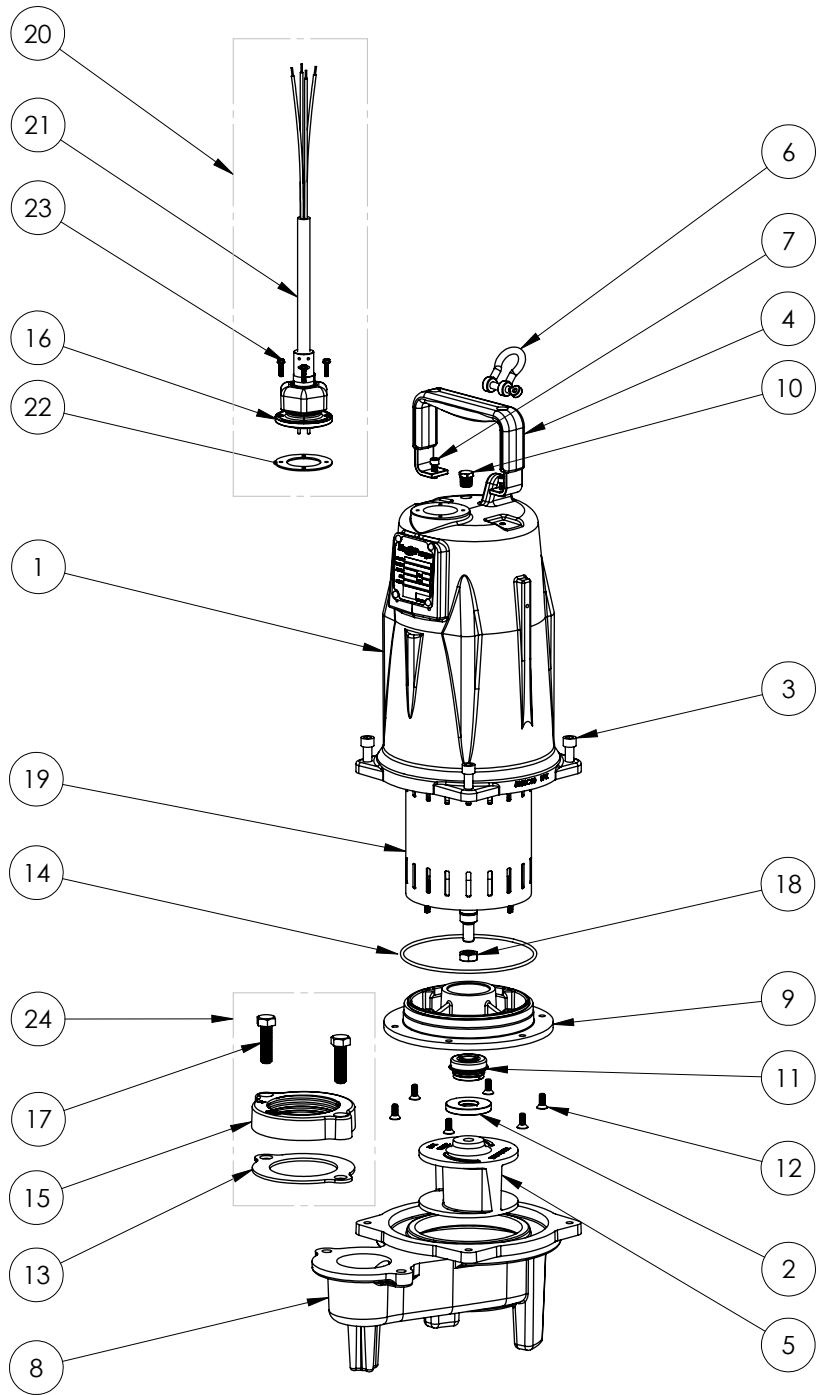

LEH205M3 (B54)

LEH205M3

LEH205M3 (B54)

#	PART #	DESCRIPTION	QTY	Note
1	5850000	MOTOR COVER	1	
2	5618000	DOUBLE LIP SEAL	1	[1]
3	5862000	BOLT, 3/8-16X1 SHCS SS	4	
4	5613000	HANDLE	1	
5	K001224	IMPELLER, CAST IRON, INCLUDES 8046000	1	
6	5611000	SHACKLE	1	
7	8103000	SCREW 1/4-20x5/8" HX SKT SS	2	
8	58730BR	LEH200 SERIES VOLUTE	1	
9	5851000	MOTOR PLATE	1	
10	5071000	BRASS OIL PLUG	1	
11	5633000	3/4" UNITIZED SHAFT SEAL	1	[1]
12	8018000	1/4-20 x 5/8 SLOTTED FLAT HEAD BOLT	6	
13	5129000	FLANGE GASKET, FITS 2" OR 3"	1	
14	5617000	O-RING	1	
15	K001222	3" DISCHARGE KIT	1	
16	5629000	GRINDER CORDPLATE	1	
17	8037000	1/2-13 x 1-3/4 STAINLESS STEEL BOLT	2	
18	8046000	1/2-20 HEX STAINLESS STEEL JAM NUT	1	
19	5885000	MOTOR 2HP 575V 3PH LEH	1	[1]
20	K001150	POWER CORD KIT	1	
21	K001357	POWER CORD, 25FT	1	
22	5060000	CORD PLATE GASKET	1	
23	8064000	#8-32 x 5/8 HEX WASHER HEAD SCREW	4	
24	K001222	3" DISCHARGE KIT	1	

PART NOTES:

[1] - Part requires factory authorized service. Contact Liberty Pumps at 1-800-543-2550