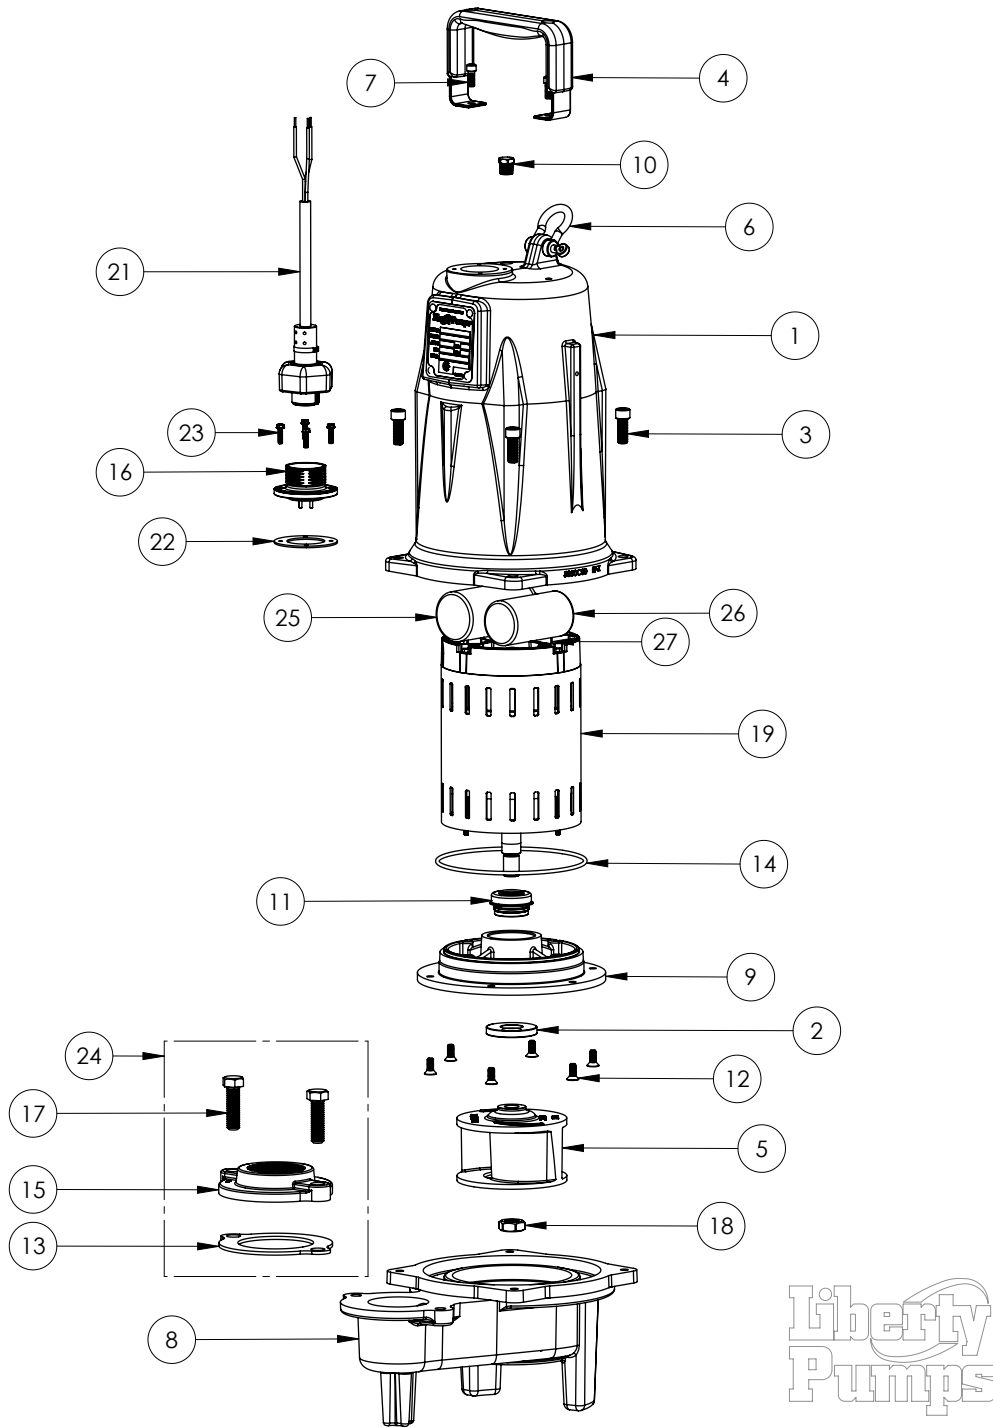

LEH202M2 (B67)

LEH202M2

LEH202M2 (B67)

#	PART #	DESCRIPTION	QTY	Note
1	5850000	MOTOR COVER	1	
2	5618000	DOUBLE LIP SEAL	1	[1]
3	5862000	BOLT, 3/8-16X1 SHCS SS	4	
4	5613000	HANDLE	1	
5	K001324	IMPELLER, CAST IRON, INCLUDES 5887000	1	
6	5611000	SHACKLE	1	
7	8103000	SCREW 1/4-20x5/8" HX SKT SS	2	
8	58730BR	LEH200 SERIES VOLUTE	1	
9	5851000	MOTOR PLATE	1	
10	50710A0	PIPE PLUG, 1/4" HEX HD BRASS NPTF	1	
11	5633000	3/4" UNITIZED SHAFT SEAL	1	[1]
12	8018000	1/4-20 x 5/8 SLOTTED FLAT HEAD BOLT	6	
13	5129000	FLANGE GASKET, FITS 2" OR 3"	1	
14	5617000	O-RING	1	
15	K001221	2" DISCHARGE KIT	1	
16	K001216	5619000, CORDPLATE	1	
17	8037000	1/2-13 x 1-3/4 STAINLESS STEEL BOLT	2	
18	5887000	NUT, JAM, 5/8-18 HEX S.S.	1	
19	5883000	MOTOR 2HP 230V 1PH 2 POLE LEH	1	[1]
21	K001225	POWER CORD KIT	1	
22	5060000	CORD PLATE GASKET	1	
23	8064000	#8-32 x 5/8 HEX WASHER HEAD SCREW	4	
24	K001221	2" DISCHARGE KIT	1	
25	K001228	RUN CAPACITOR	1	
26	K001227	START CAPACITOR	1	
27	K001229	START SWITCH	1	

PART NOTES:

[1] - Part requires factory authorized service. Contact Liberty Pumps at 1-800-543-2550