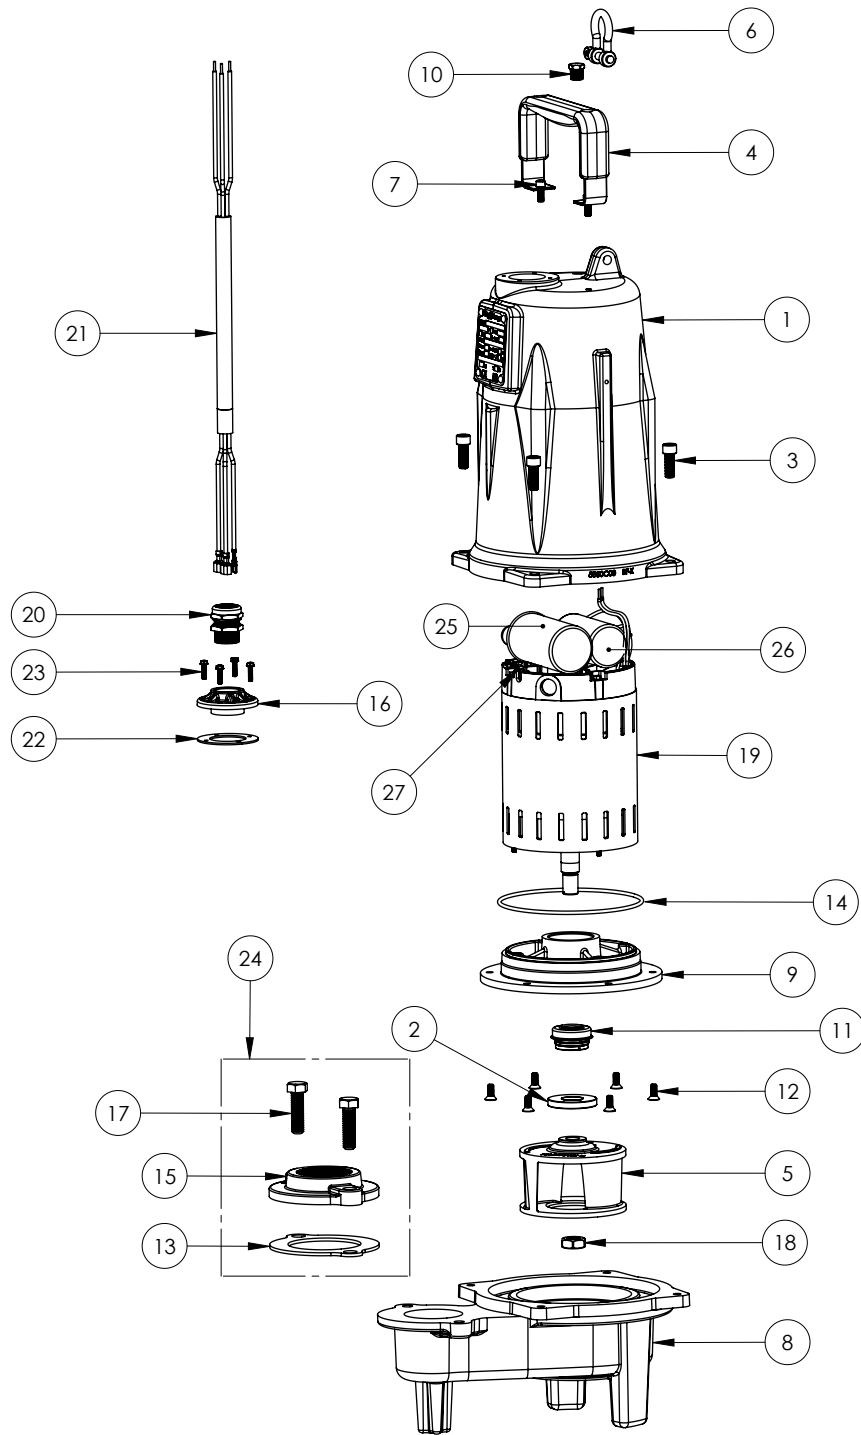

LEH202M2-3E (B84)

LEH202M2-3E

LEH202M2-3E (B84)

#	PART #	DESCRIPTION	QTY	Note
1	585000R	MOTOR COVER PAINTED	1	
2	5618000	DOUBLE LIP SEAL	1	[1]
3	5862000	BOLT, 3/8-16X1 SHCS SS	4	
4	5613000	HANDLE	1	
5	K001224	IMPELLER, CAST IRON, INCLUDES 8046000	1	
6	5611000	SHACKLE	1	
7	8103000	SCREW 1/4-20x5/8" HX SKT SS	2	
8	58730BR	LEH200 SERIES VOLUTE	1	
9	5851000	MOTOR PLATE	1	
10	50710A0	PIPE PLUG, 1/4" HEX HD BRASS NPTF	1	
11	5633000	3/4" UNITIZED SHAFT SEAL	1	[1]
12	8018000	1/4-20 x 5/8 SLOTTED FLAT HEAD BOLT	6	
13	5129000	FLANGE GASKET, FITS 2" OR 3"	1	
14	5617000	O-RING	1	
15	512100R	2" DISCHARGE FLANGE	1	
16	57890AR	PAINTED 3/4 NPT, CE CORD PLATE	1	
17	8037000	1/2-13 x 1-3/4 STAINLESS STEEL BOLT	2	
18	8046000	1/2-20 HEX STAINLESS STEEL JAM NUT	1	
19	5444000	MOTOR 2HP 230V 1PH 50HZ	1	[1]
20	5790000	STRAIN RELIEF, 3/4 NPT STAINLESS, IEC	1	
21	K001418	IEC SINGLE PHASE 10M CORD KIT	1	
22	5060000	CORD PLATE GASKET	1	
23	8064000	#8-32 x 5/8 HEX WASHER HEAD SCREW	4	
24	K001221	2" DISCHARGE KIT	1	
25	K001228	RUN CAPACITOR	1	
26	K001227	START CAPACITOR	1	
27	K001229	START SWITCH	1	

PART NOTES:

[1] - Part requires factory authorized service. Contact Liberty Pumps at 1-800-543-2550