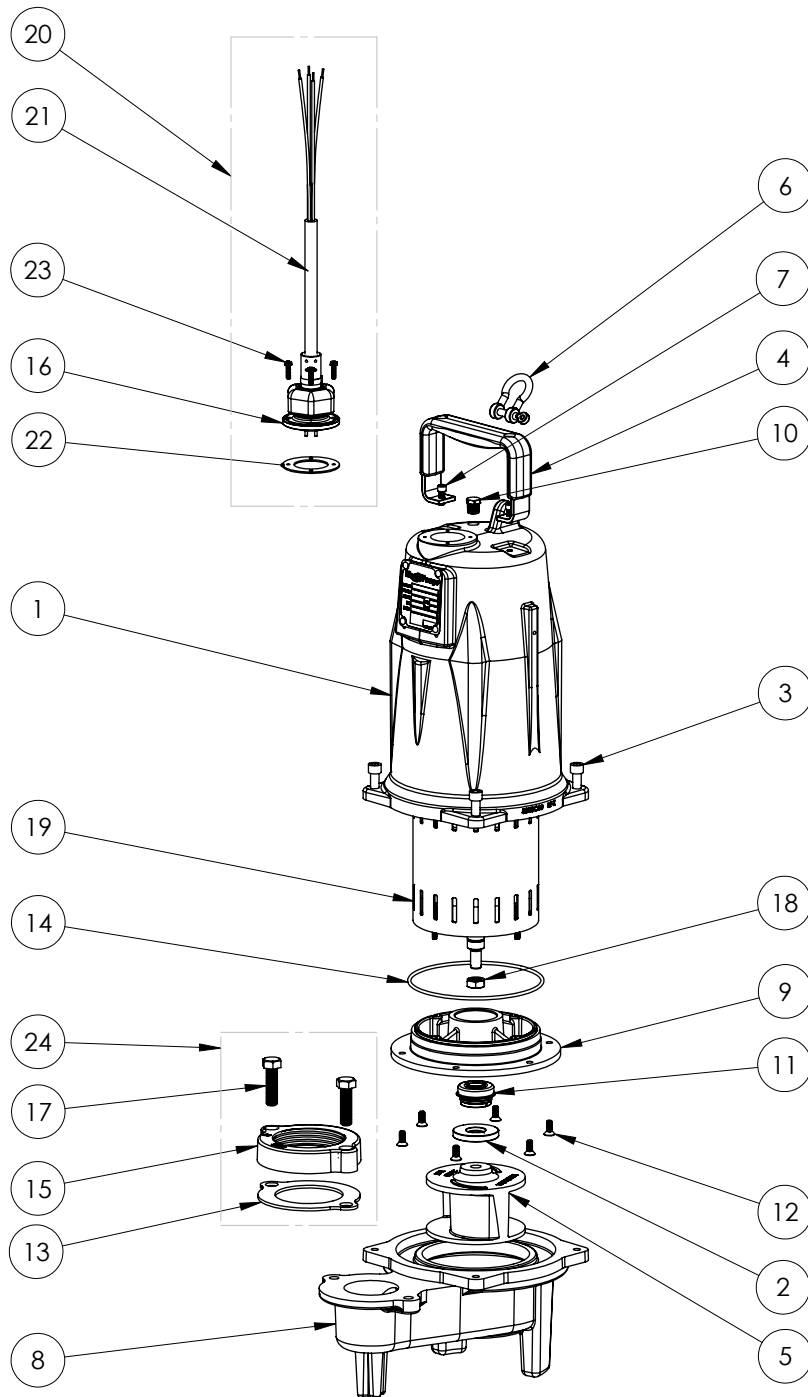

LEH204M3 (B54)

LEH204M3

LEH204M3 (B54)

#	PART #	DESCRIPTION	QTY	Note
1	5850000	MOTOR COVER	1	
2	5618000	DOUBLE LIP SEAL	1	[1]
3	5862000	BOLT, 3/8-16X1 SHCS SS	4	
4	5613000	HANDLE	1	
5	K001224	IMPELLER, CAST IRON, INCLUDES 8046000	1	
6	5611000	SHACKLE	1	
7	8103000	SCREW 1/4-20x5/8" HX SKT SS	2	
8	58730BR	LEH200 SERIES VOLUTE	1	
9	5851000	MOTOR PLATE	1	
10	5071000	BRASS OIL PLUG	1	
11	5633000	3/4" UNITIZED SHAFT SEAL	1	[1]
12	8018000	1/4-20 x 5/8 SLOTTED FLAT HEAD BOLT	6	
13	5129000	FLANGE GASKET, FITS 2" OR 3"	1	
14	5617000	O-RING	1	
15	K001222	3" DISCHARGE KIT	1	
16	5629000	GRINDER CORDPLATE	1	
17	8037000	1/2-13 x 1-3/4 STAINLESS STEEL BOLT	2	
18	8046000	1/2-20 HEX STAINLESS STEEL JAM NUT	1	
19	5884000	MOTOR 2HP 230-460V 3PH LEH	1	[1]
20	K001150	POWER CORD KIT	1	
21	K001357	POWER CORD, 25FT	1	
22	5060000	CORD PLATE GASKET	1	
23	8064000	#8-32 x 5/8 HEX WASHER HEAD SCREW	4	
24	K001222	3" DISCHARGE KIT	1	

PART NOTES:

[1] - Part requires factory authorized service. Contact Liberty Pumps at 1-800-543-2550