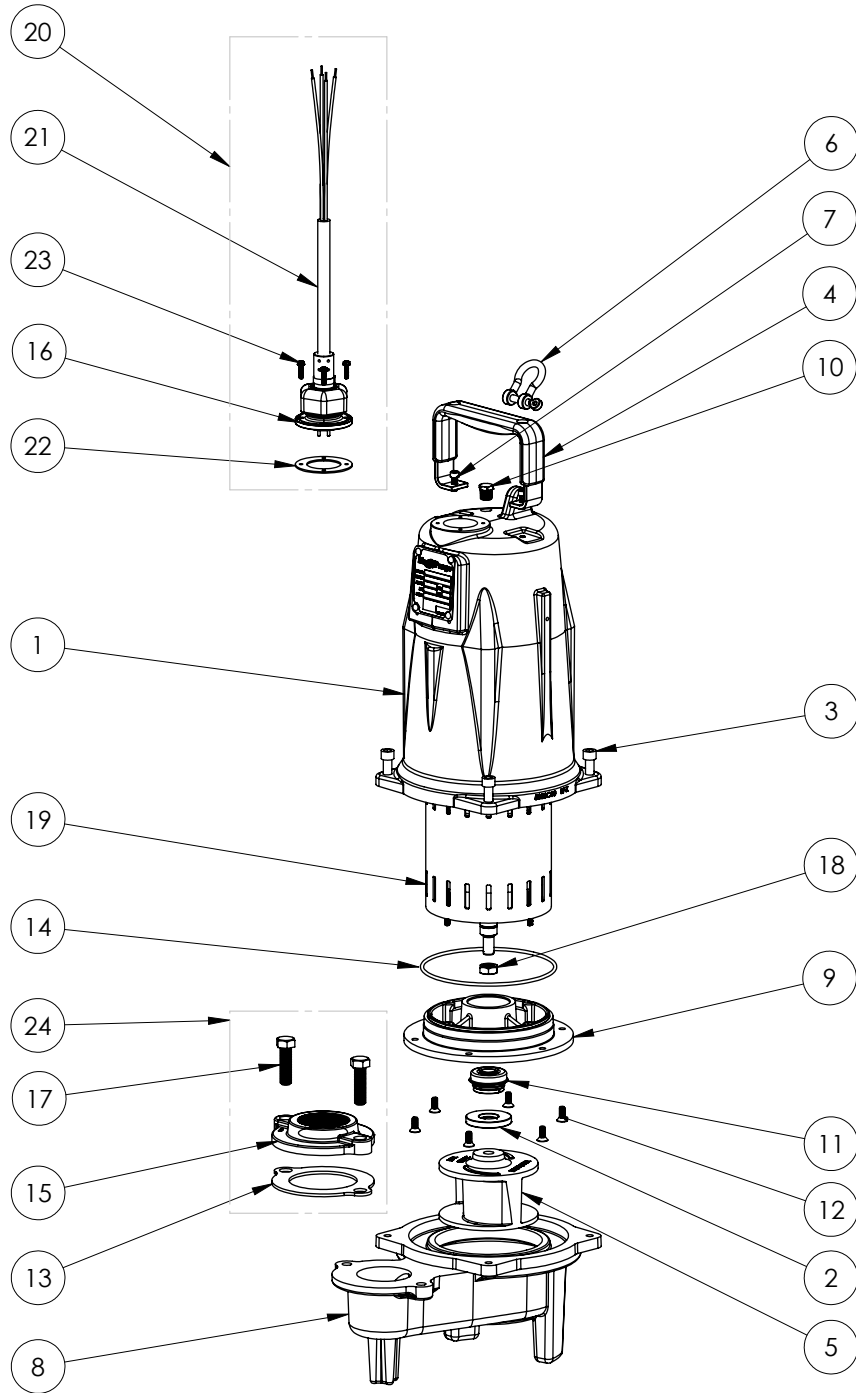

LEH205M2 (B54)

LEH205M2

LEH205M2 (B54)

#	PART #	DESCRIPTION	QTY	Note
1	5850000	MOTOR COVER	1	
2	5618000	DOUBLE LIP SEAL	1	[1]
3	5862000	BOLT, 3/8-16X1 SHCS SS	4	
4	5613000	HANDLE	1	
5	K001224	IMPELLER, CAST IRON, INCLUDES 8046000	1	
6	5611000	SHACKLE	1	
7	8103000	SCREW 1/4-20x5/8" HX SKT SS	2	
8	58730BR	LEH200 SERIES VOLUTE	1	
9	5851000	MOTOR PLATE	1	
10	5071000	BRASS OIL PLUG	1	
11	5633000	3/4" UNITIZED SHAFT SEAL	1	[1]
12	8018000	1/4-20 x 5/8 SLOTTED FLAT HEAD BOLT	6	
13	5129000	FLANGE GASKET, FITS 2" OR 3"	1	
14	5617000	O-RING	1	
15	K001221	2" DISCHARGE KIT	1	
16	5629000	GRINDER CORDPLATE	1	
17	8037000	1/2-13 x 1-3/4 STAINLESS STEEL BOLT	2	
18	8046000	1/2-20 HEX STAINLESS STEEL JAM NUT	1	
19	5885000	MOTOR 2HP 575V 3PH LEH	1	[1]
20	K001150	POWER CORD KIT	1	
21	K001357	POWER CORD, 25FT	1	
22	5060000	CORD PLATE GASKET	1	
23	8064000	#8-32 x 5/8 HEX WASHER HEAD SCREW	4	
24	K001221	2" DISCHARGE KIT	1	

PART NOTES:

[1] - Part requires factory authorized service. Contact Liberty Pumps at 1-800-543-2550