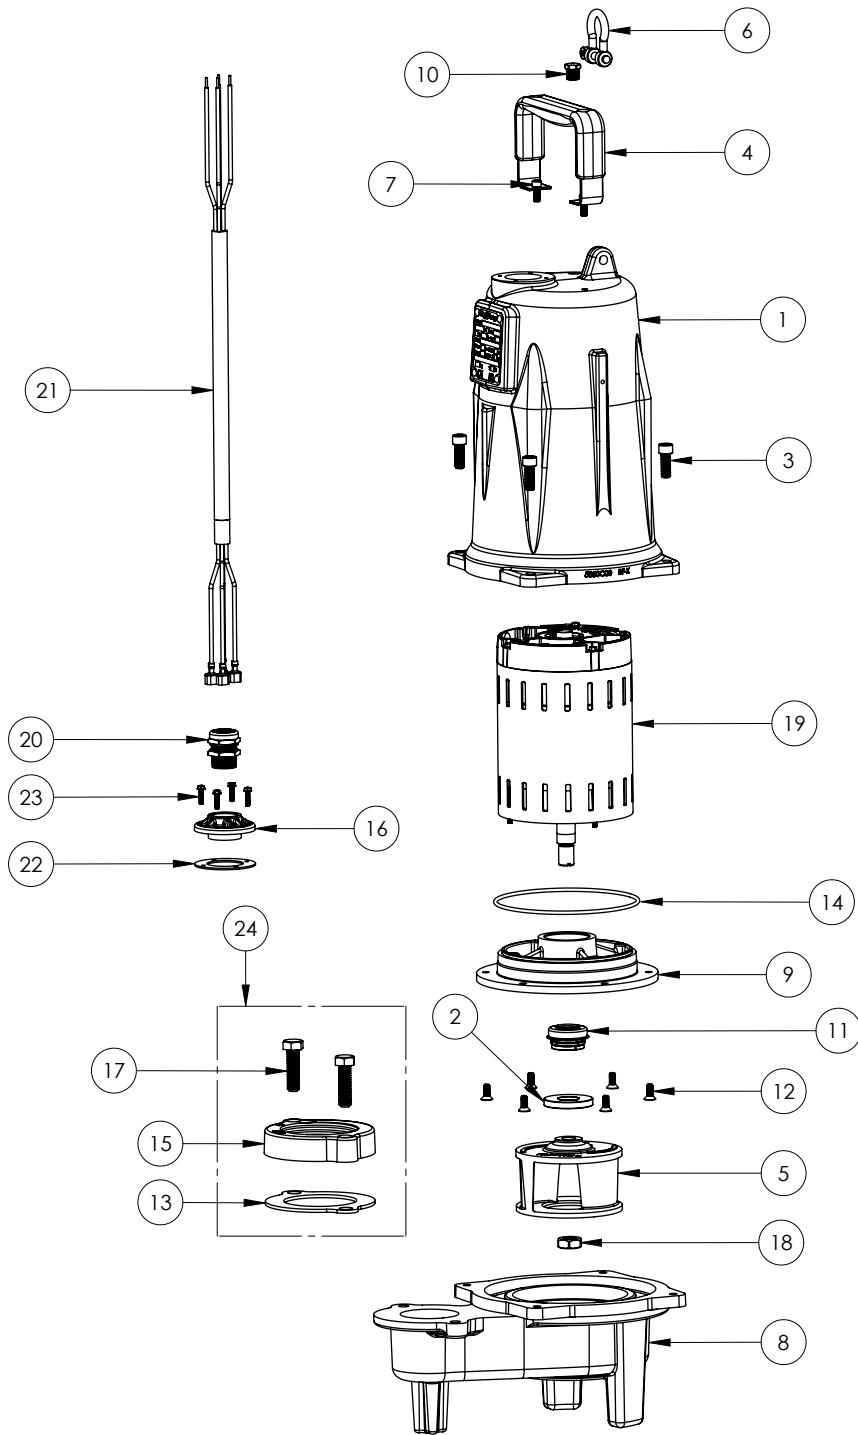

LEH203M3-3E

LEH203M3-3E

LEH203M3-3E

#	PART #	DESCRIPTION	QTY	Note
1	585000R	MOTOR COVER PAINTED	1	
2	5618000	DOUBLE LIP SEAL	1	[1]
3	5862000	BOLT, 3/8-16X1 SHCS SS	4	
4	5613000	HANDLE	1	
5	K001324	IMPELLER, CAST IRON, INCLUDES 5887000	1	
6	5611000	SHACKLE	1	
7	8103000	SCREW 1/4-20x5/8" HX SKT SS	2	
8	58730BR	LEH200 SERIES VOLUTE	1	
9	5851000	MOTOR PLATE	1	
10	50710A0	PIPE PLUG, 1/4" HEX HD BRASS NPTF	1	
11	5633000	3/4" UNITIZED SHAFT SEAL	1	[1]
12	8018000	1/4-20 x 5/8 SLOTTED FLAT HEAD BOLT	6	
13	5129000	FLANGE GASKET, FITS 2" OR 3"	1	
14	5617000	O-RING	1	
15	512200R	3" DISCHARGE FLANGE	1	
16	57890AR	PAINTED 3/4 NPT, CE CORD PLATE	1	
17	8037000	1/2-13 x 1-3/4 STAINLESS STEEL BOLT	2	
18	5887000	NUT, JAM, 5/8-18 HEX S.S.	1	
19	5884000	MOTOR 2HP 230-460V 3PH LEH	1	[1]
20	5790000	STRAIN RELIEF, 3/4 NPT STAINLESS, IEC	1	
21	K001419	IEC 3PH 10M CORD KIT	1	
22	5060000	CORD PLATE GASKET	1	
23	8064000	#8-32 x 5/8 HEX WASHER HEAD SCREW	4	
24	K001222	3" DISCHARGE KIT	1	

PART NOTES:

[1] - Part requires factory authorized service. Contact Liberty Pumps at 1-800-543-2550