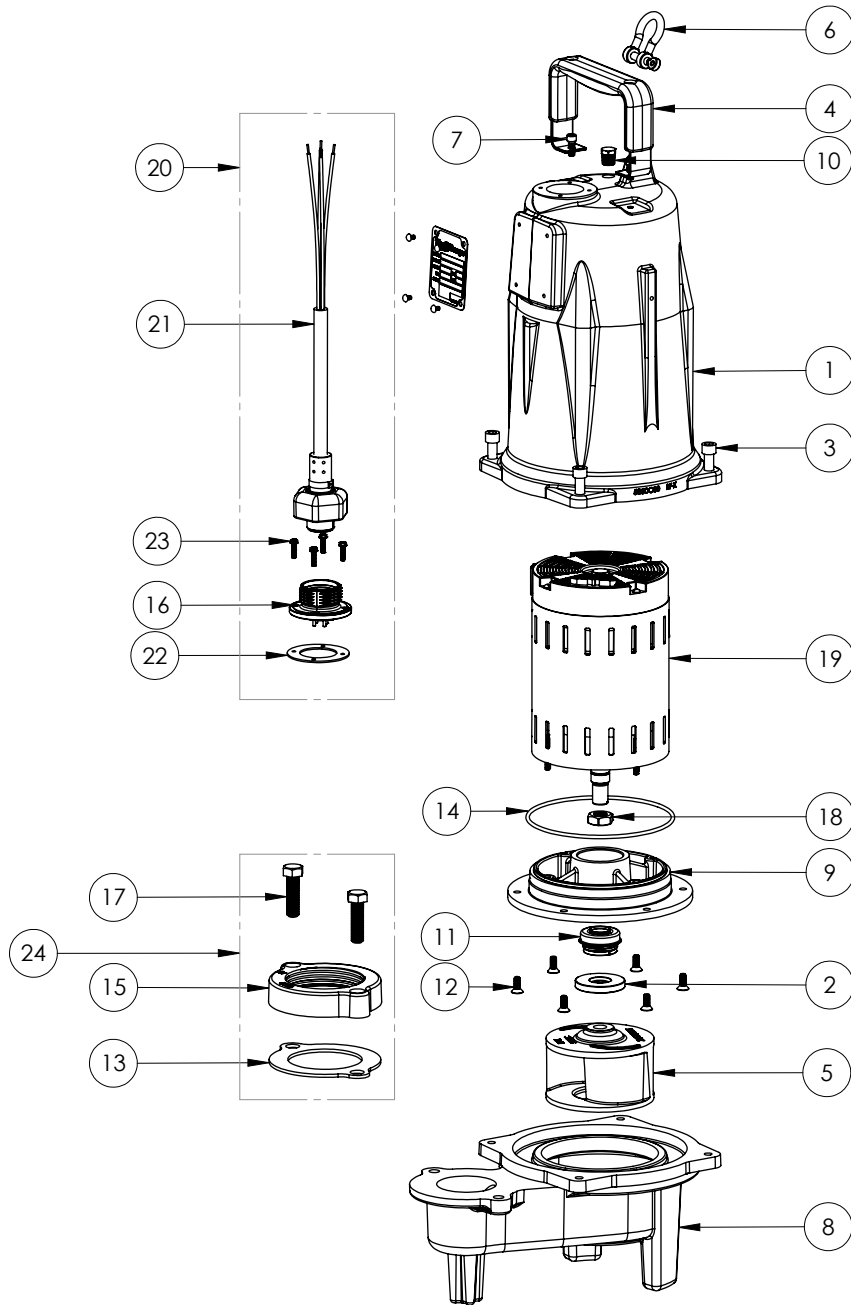

LEH205M3 (B67)

LEH205M3

LEH205M3 (B67)

#	PART #	DESCRIPTION	QTY	Note
1	5850000	MOTOR COVER	1	
2	5618000	DOUBLE LIP SEAL	1	[1]
3	5862000	BOLT, 3/8-16X1 SHCS SS	4	
4	5613000	HANDLE	1	
5	K001324	IMPELLER, CAST IRON, INCLUDES 5887000	1	
6	5611000	SHACKLE	1	
7	8103000	SCREW 1/4-20x5/8" HX SKT SS	2	
8	58730BR	LEH200 SERIES VOLUTE	1	
9	5851000	MOTOR PLATE	1	
10	50710A0	PIPE PLUG, 1/4" HEX HD BRASS NPTF	1	
11	5633000	3/4" UNITIZED SHAFT SEAL	1	[1]
12	8018000	1/4-20 x 5/8 SLOTTED FLAT HEAD BOLT	6	
13	5129000	FLANGE GASKET, FITS 2" OR 3"	1	
14	5617000	O-RING	1	
15	K001222	3" DISCHARGE KIT	1	
16	5629000	GRINDER CORDPLATE	1	
17	8037000	1/2-13 x 1-3/4 STAINLESS STEEL BOLT	2	
18	5887000	NUT, JAM, 5/8-18 HEX S.S.	1	
19	5885000	MOTOR 2HP 575V 3PH LEH	1	[1]
20	K001150	POWER CORD KIT	1	
21	K001357	POWER CORD, 25FT	1	
22	5060000	CORD PLATE GASKET	1	
23	8064000	#8-32 x 5/8 HEX WASHER HEAD SCREW	4	
24	K001222	3" DISCHARGE KIT	1	

PART NOTES:

[1] - Part requires factory authorized service. Contact Liberty Pumps at 1-800-543-2550