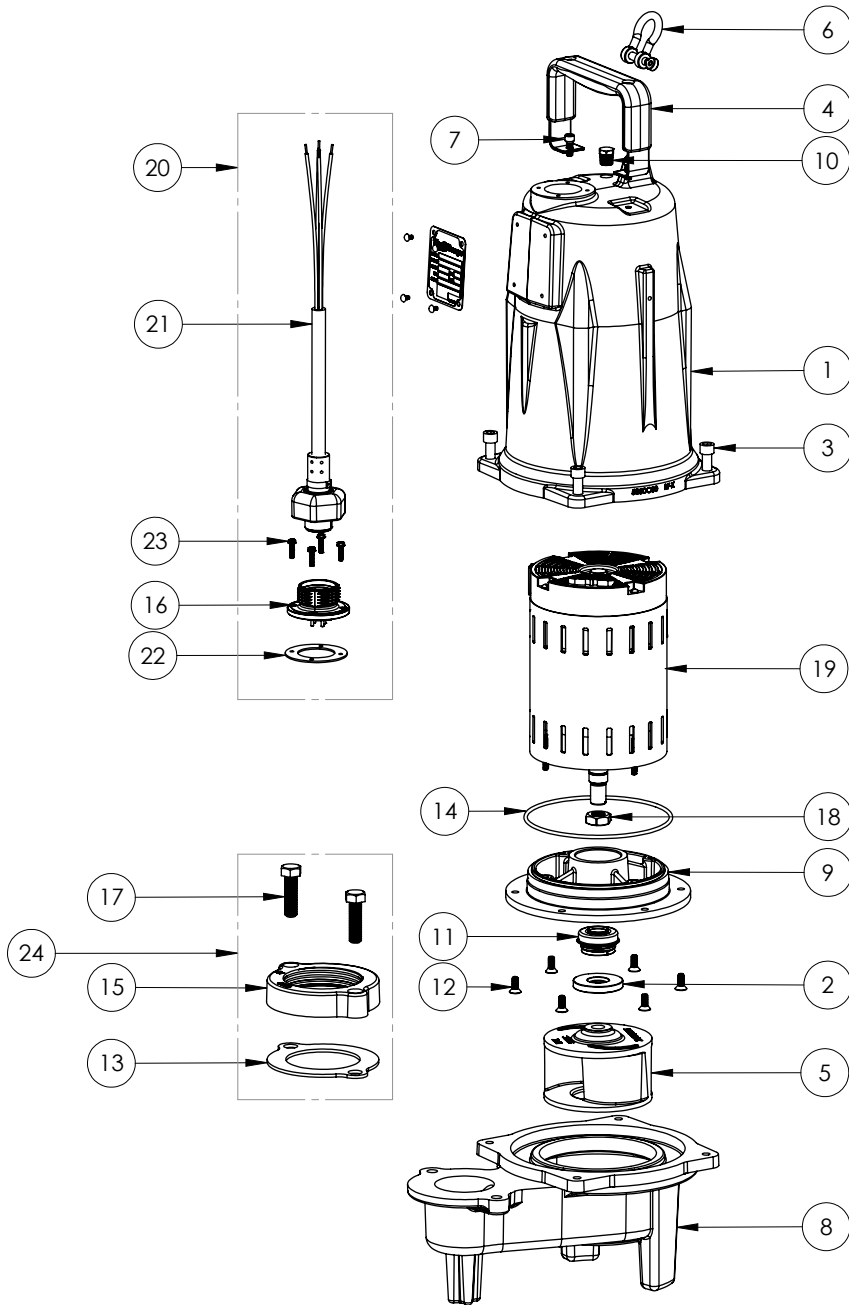

LEH202M3-2 (B67)

LEH202M3-2

LEH202M3-2 (B67)

#	PART #	DESCRIPTION	QTY	Note
1	5850000	MOTOR COVER	1	
2	5618000	DOUBLE LIP SEAL	1	[1]
3	5862000	BOLT, 3/8-16X1 SHCS SS	4	
4	5613000	HANDLE	1	
5	K001324	IMPELLER, CAST IRON, INCLUDES 5887000	1	
6	5611000	SHACKLE	1	
7	8103000	SCREW 1/4-20x5/8" HX SKT SS	2	
8	58730BR	LEH200 SERIES VOLUTE	1	
9	5851000	MOTOR PLATE	1	
10	50710A0	PIPE PLUG, 1/4" HEX HD BRASS NPTF	1	
11	5633000	3/4" UNITIZED SHAFT SEAL	1	[1]
12	8018000	1/4-20 x 5/8 SLOTTED FLAT HEAD BOLT	6	
13	5129000	FLANGE GASKET, FITS 2" OR 3"	1	
14	5617000	O-RING	1	
15	K001222	3" DISCHARGE KIT	1	
16	5629000	GRINDER CORDPLATE	1	
17	8037000	1/2-13 x 1-3/4 STAINLESS STEEL BOLT	2	
18	5887000	NUT, JAM, 5/8-18 HEX S.S.	1	
19	5883000	MOTOR 2HP 230V 1PH 2 POLE LEH	1	[1]
20	K001150	POWER CORD KIT	1	
21	K001357	POWER CORD, 25FT	1	
22	5060000	CORD PLATE GASKET	1	
23	8064000	#8-32 x 5/8 HEX WASHER HEAD SCREW	4	
24	K001222	3" DISCHARGE KIT	1	

PART NOTES:

[1] - Part requires factory authorized service. Contact Liberty Pumps at 1-800-543-2550