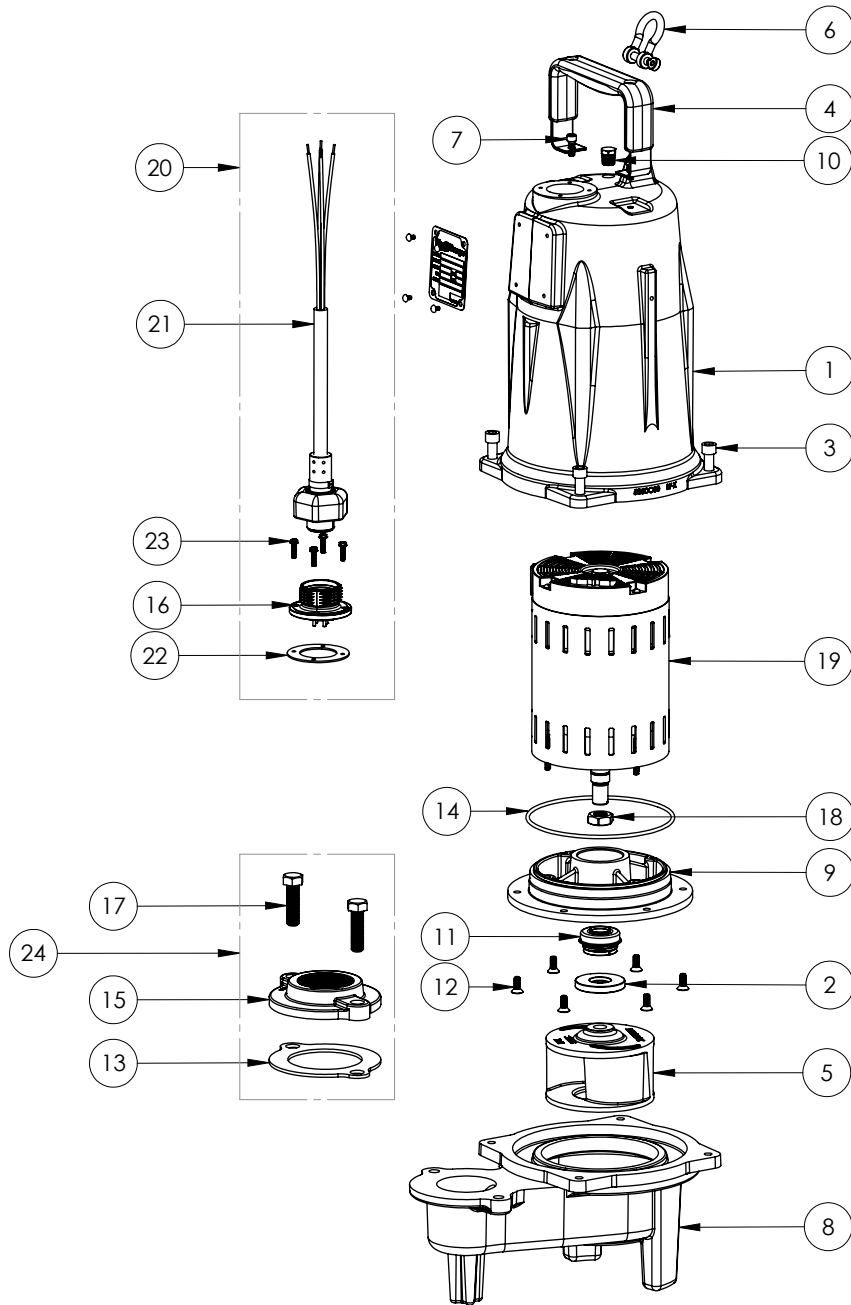

LEH205M2 (B67)

LEH205M2

LEH205M2 (B67)

#	PART #	DESCRIPTION	QTY	Note
1	5850000	MOTOR COVER	1	
2	5618000	DOUBLE LIP SEAL	1	[1]
3	5862000	BOLT, 3/8-16X1 SHCS SS	4	
4	5613000	HANDLE	1	
5	K001324	IMPELLER, CAST IRON, INCLUDES 5887000	1	
6	5611000	SHACKLE	1	
7	8103000	SCREW 1/4-20x5/8" HX SKT SS	2	
8	58730BR	LEH200 SERIES VOLUTE	1	
9	5851000	MOTOR PLATE	1	
10	50710A0	PIPE PLUG, 1/4" HEX HD BRASS NPTF	1	
11	5633000	3/4" UNITIZED SHAFT SEAL	1	[1]
12	8018000	1/4-20 x 5/8 SLOTTED FLAT HEAD BOLT	6	
13	5129000	FLANGE GASKET, FITS 2" OR 3"	1	
14	5617000	O-RING	1	
15	K001221	2" DISCHARGE KIT	1	
16	5629000	GRINDER CORDPLATE	1	
17	8037000	1/2-13 x 1-3/4 STAINLESS STEEL BOLT	2	
18	5887000	NUT, JAM, 5/8-18 HEX S.S.	1	
19	5885000	MOTOR 2HP 575V 3PH LEH	1	[1]
20	K001150	POWER CORD KIT	1	
21	K001357	POWER CORD, 25FT	1	
22	5060000	CORD PLATE GASKET	1	
23	8064000	#8-32 x 5/8 HEX WASHER HEAD SCREW	4	
24	K001221	2" DISCHARGE KIT	1	

PART NOTES:

[1] - Part requires factory authorized service. Contact Liberty Pumps at 1-800-543-2550