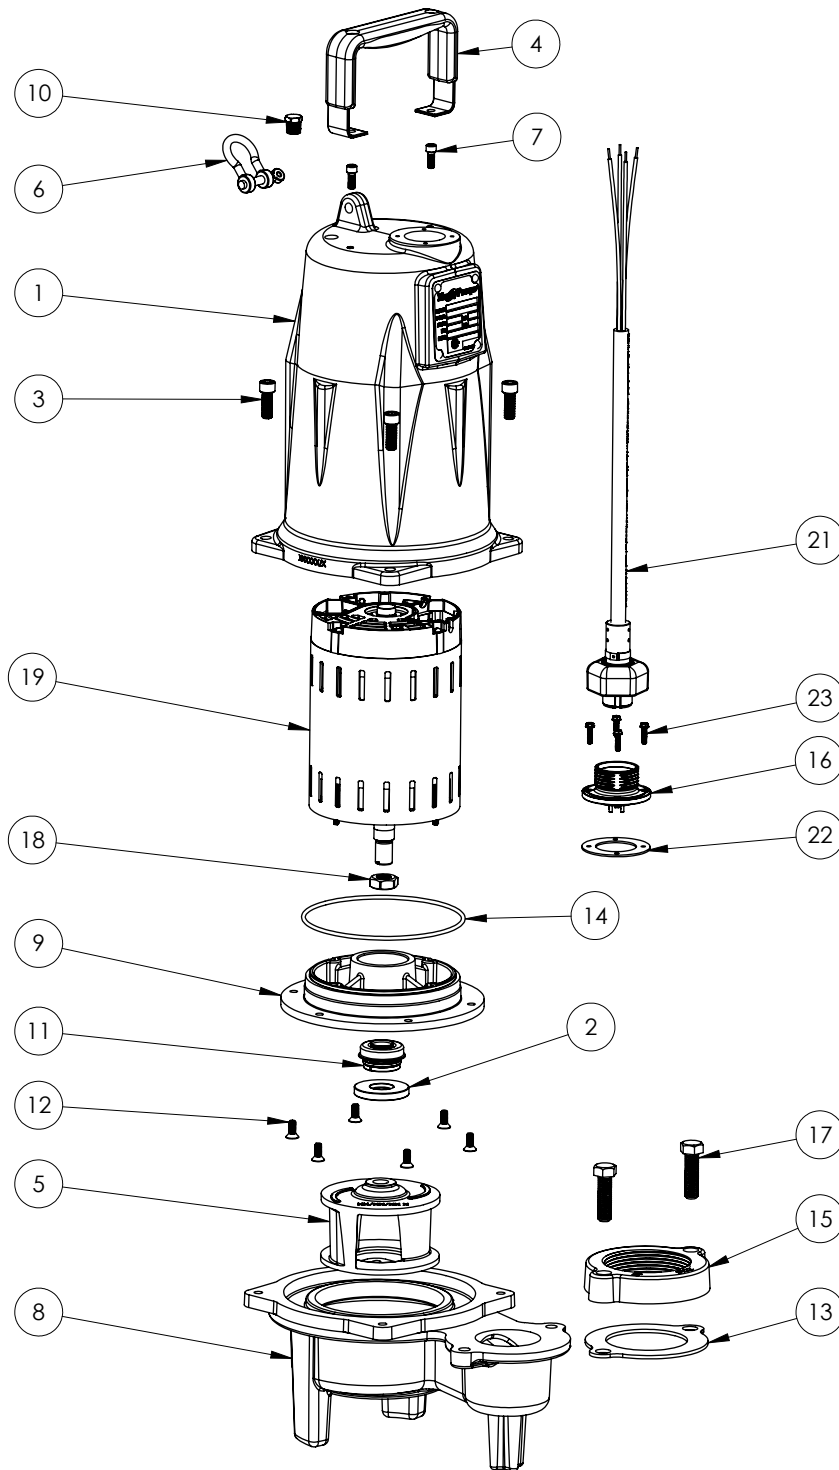

LEH204M3-3 (B67)

LEH204M3-3

LEH204M3-3 (B67)

#	PART #	DESCRIPTION	QTY	Note
1	5850000	MOTOR COVER	1	
2	5618000	DOUBLE LIP SEAL	1	[1]
3	5862000	BOLT, 3/8-16X1 SHCS SS	4	
4	5613000	HANDLE	1	
5	K001324	IMPELLER, CAST IRON, INCLUDES 5887000	1	
6	5611000	SHACKLE	1	
7	8103000	SCREW 1/4-20x5/8" HX SKT SS	2	
8	58730BR	LEH200 SERIES VOLUTE	1	
9	5851000	MOTOR PLATE	1	
10	50710A0	PIPE PLUG, 1/4" HEX HD BRASS NPTF	1	
11	5633000	3/4" UNITIZED SHAFT SEAL	1	[1]
12	8018000	1/4-20 x 5/8 SLOTTED FLAT HEAD BOLT	6	
13	5129000	FLANGE GASKET, FITS 2" OR 3"	1	
14	5617000	O-RING	1	
15	K001222	3" DISCHARGE KIT	1	
16	5629000	GRINDER CORDPLATE	1	
17	8037000	1/2-13 x 1-3/4 STAINLESS STEEL BOLT	2	
18	5887000	NUT, JAM, 5/8-18 HEX S.S.	1	
19	5884000	MOTOR 2HP 230-460V 3PH LEH	1	[1]
20	K001383	56310C0 35' CORD KIT	1	
21	K001150	POWER CORD KIT	1	
22	5060000	CORD PLATE GASKET	1	
23	8064000	#8-32 x 5/8 HEX WASHER HEAD SCREW	4	

PART NOTES:

[1] - Part requires factory authorized service. Contact Liberty Pumps at 1-800-543-2550