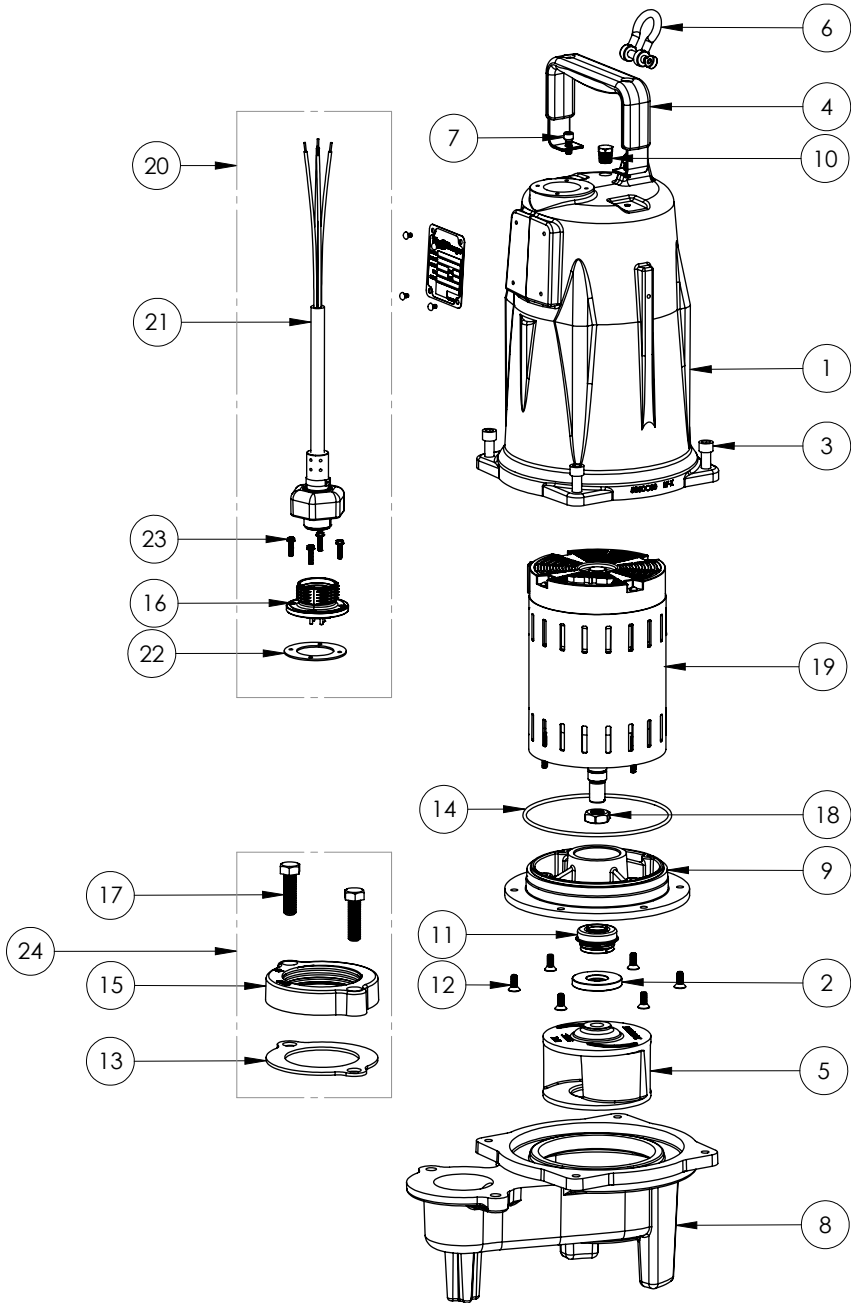

LEH204M3 (B67)

LEH204M3

LEH204M3 (B67)

#	PART #	DESCRIPTION	QTY	Note
1	5850000	MOTOR COVER	1	
2	5618000	DOUBLE LIP SEAL	1	[1]
3	5862000	BOLT, 3/8-16X1 SHCS SS	4	
4	5613000	HANDLE	1	
5	K001324	IMPELLER, CAST IRON, INCLUDES 5887000	1	
6	5611000	SHACKLE	1	
7	8103000	SCREW 1/4-20x5/8" HX SKT SS	2	
8	58730BR	LEH200 SERIES VOLUTE	1	
9	5851000	MOTOR PLATE	1	
10	50710A0	PIPE PLUG, 1/4" HEX HD BRASS NPTF	1	
11	5633000	3/4" UNITIZED SHAFT SEAL	1	[1]
12	8018000	1/4-20 x 5/8 SLOTTED FLAT HEAD BOLT	6	
13	5129000	FLANGE GASKET, FITS 2" OR 3"	1	
14	5617000	O-RING	1	
15	K001222	3" DISCHARGE KIT	1	
16	5629000	GRINDER CORDPLATE	1	
17	8037000	1/2-13 x 1-3/4 STAINLESS STEEL BOLT	2	
18	5887000	NUT, JAM, 5/8-18 HEX S.S.	1	
19	5884000	MOTOR 2HP 230-460V 3PH LEH	1	[1]
20	K001150	POWER CORD KIT	1	
21	K001357	POWER CORD, 25FT	1	
22	5060000	CORD PLATE GASKET	1	
23	8064000	#8-32 x 5/8 HEX WASHER HEAD SCREW	4	
24	K001222	3" DISCHARGE KIT	1	

PART NOTES:

[1] - Part requires factory authorized service. Contact Liberty Pumps at 1-800-543-2550