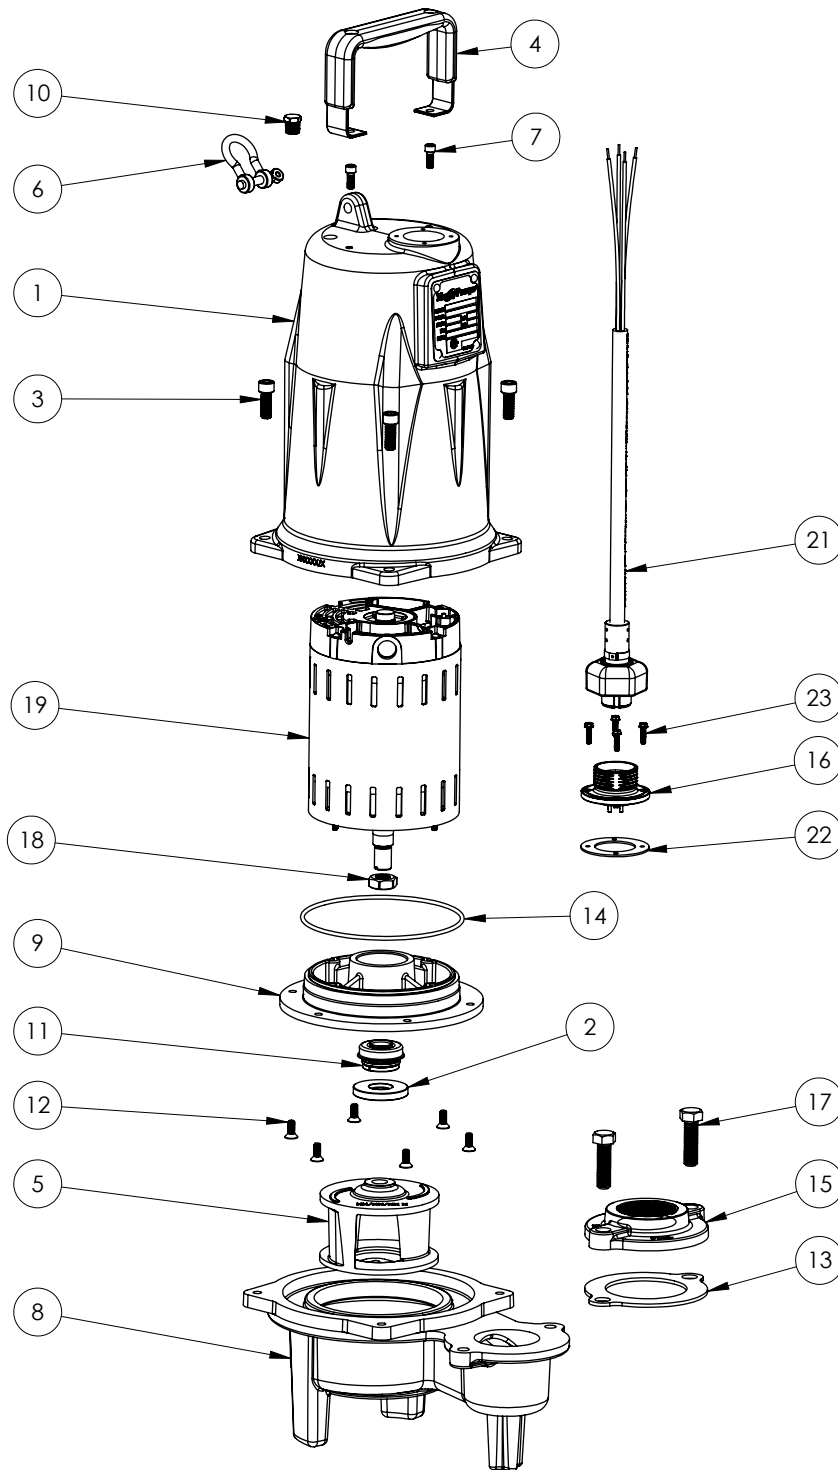

LEH203M2-3 (B67)

LEH203M2-3

LEH203M2-3 (B67)

#	PART #	DESCRIPTION	QTY	Note
1	5850000	MOTOR COVER	1	
2	5618000	DOUBLE LIP SEAL	1	[1]
3	5862000	BOLT, 3/8-16X1 SHCS SS	4	
4	5613000	HANDLE	1	
5	K001324	IMPELLER, CAST IRON, INCLUDES 5887000	1	
6	5611000	SHACKLE	1	
7	8103000	SCREW 1/4-20x5/8" HX SKT SS	2	
8	58730BR	LEH200 SERIES VOLUTE	1	
9	5851000	MOTOR PLATE	1	
10	50710A0	PIPE PLUG, 1/4" HEX HD BRASS NPTF	1	
11	5633000	3/4" UNITIZED SHAFT SEAL	1	[1]
12	8018000	1/4-20 x 5/8 SLOTTED FLAT HEAD BOLT	6	
13	5129000	FLANGE GASKET, FITS 2" OR 3"	1	
14	5617000	O-RING	1	
15	K001221	2" DISCHARGE KIT	1	
16	5629000	GRINDER CORDPLATE	1	
17	8037000	1/2-13 x 1-3/4 STAINLESS STEEL BOLT	2	
18	5887000	NUT, JAM, 5/8-18 HEX S.S.	1	
19	5884000	MOTOR 2HP 230-460V 3PH LEH	1	[1]
20	K001383	56310C0 35' CORD KIT	1	
21	K001150	POWER CORD KIT	1	
22	5060000	CORD PLATE GASKET	1	
23	8064000	#8-32 x 5/8 HEX WASHER HEAD SCREW	4	

PART NOTES:

[1] - Part requires factory authorized service. Contact Liberty Pumps at 1-800-543-2550