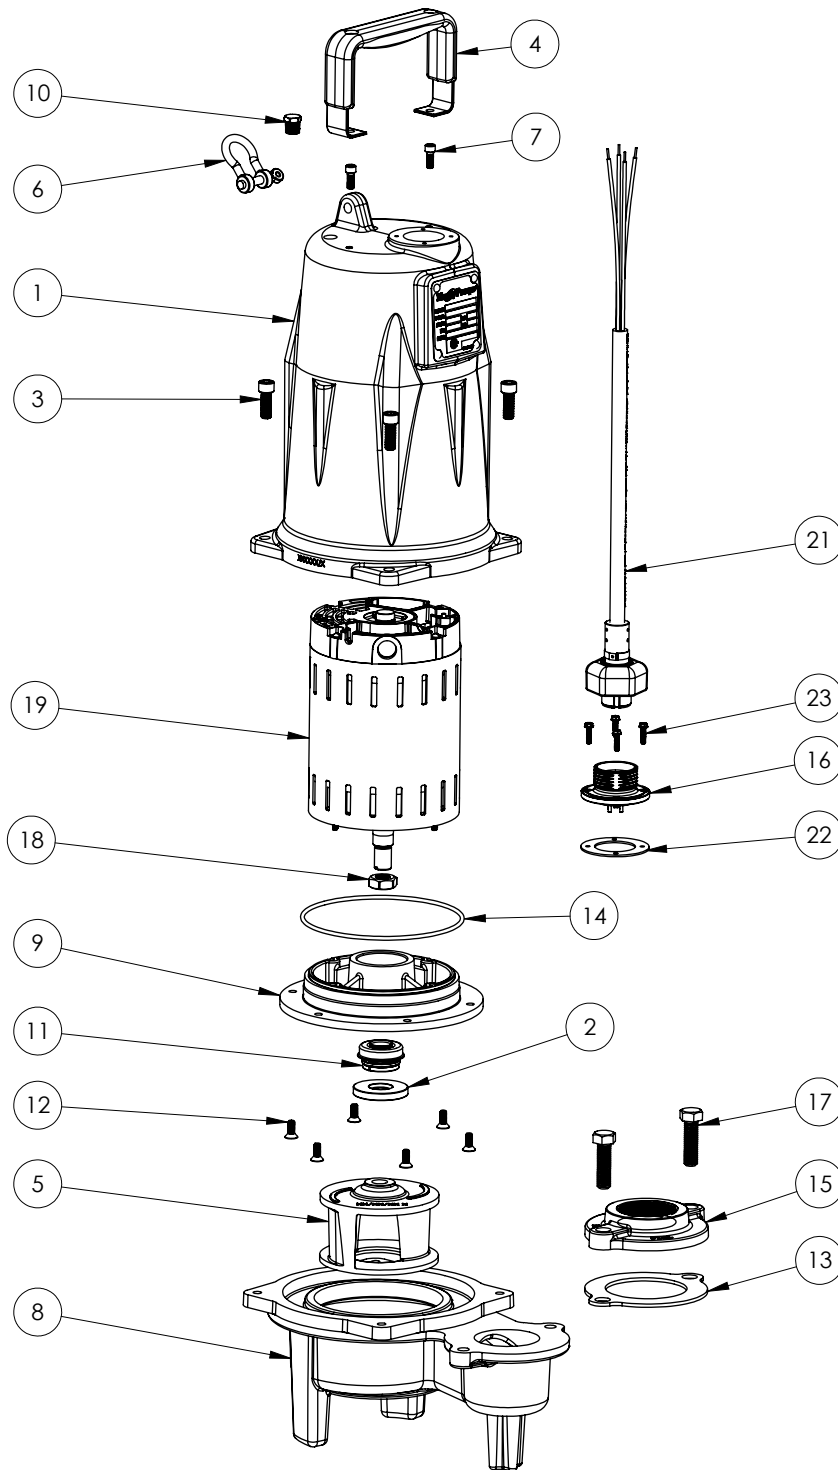

LEH203M2-5 (B67)

LEH203M2-5

LEH203M2-5 (B67)

#	PART #	DESCRIPTION	QTY	Note
1	5850000	MOTOR COVER	1	
2	5618000	DOUBLE LIP SEAL	1	[1]
3	5862000	BOLT, 3/8-16X1 SHCS SS	4	
4	5613000	HANDLE	1	
5	K001324	IMPELLER, CAST IRON, INCLUDES 5887000	1	
6	5611000	SHACKLE	1	
7	8103000	SCREW 1/4-20x5/8" HX SKT SS	2	
8	58730BR	LEH200 SERIES VOLUTE	1	
9	5851000	MOTOR PLATE	1	
10	50710A0	PIPE PLUG, 1/4" HEX HD BRASS NPTF	1	
11	5633000	3/4" UNITIZED SHAFT SEAL	1	[1]
12	8018000	1/4-20 x 5/8 SLOTTED FLAT HEAD BOLT	6	
13	5129000	FLANGE GASKET, FITS 2" OR 3"	1	
14	5617000	O-RING	1	
15	K001221	2" DISCHARGE KIT	1	
16	5629000	GRINDER CORDPLATE	1	
17	8037000	1/2-13 x 1-3/4 STAINLESS STEEL BOLT	2	
18	5887000	NUT, JAM, 5/8-18 HEX S.S.	1	
19	5884000	MOTOR 2HP 230-460V 3PH LEH	1	[1]
20	K001586	56310D0 50' CORD KIT	1	
21	K001150	POWER CORD KIT	1	
22	5060000	CORD PLATE GASKET	1	
23	8064000	#8-32 x 5/8 HEX WASHER HEAD SCREW	4	

PART NOTES:

[1] - Part requires factory authorized service. Contact Liberty Pumps at 1-800-543-2550