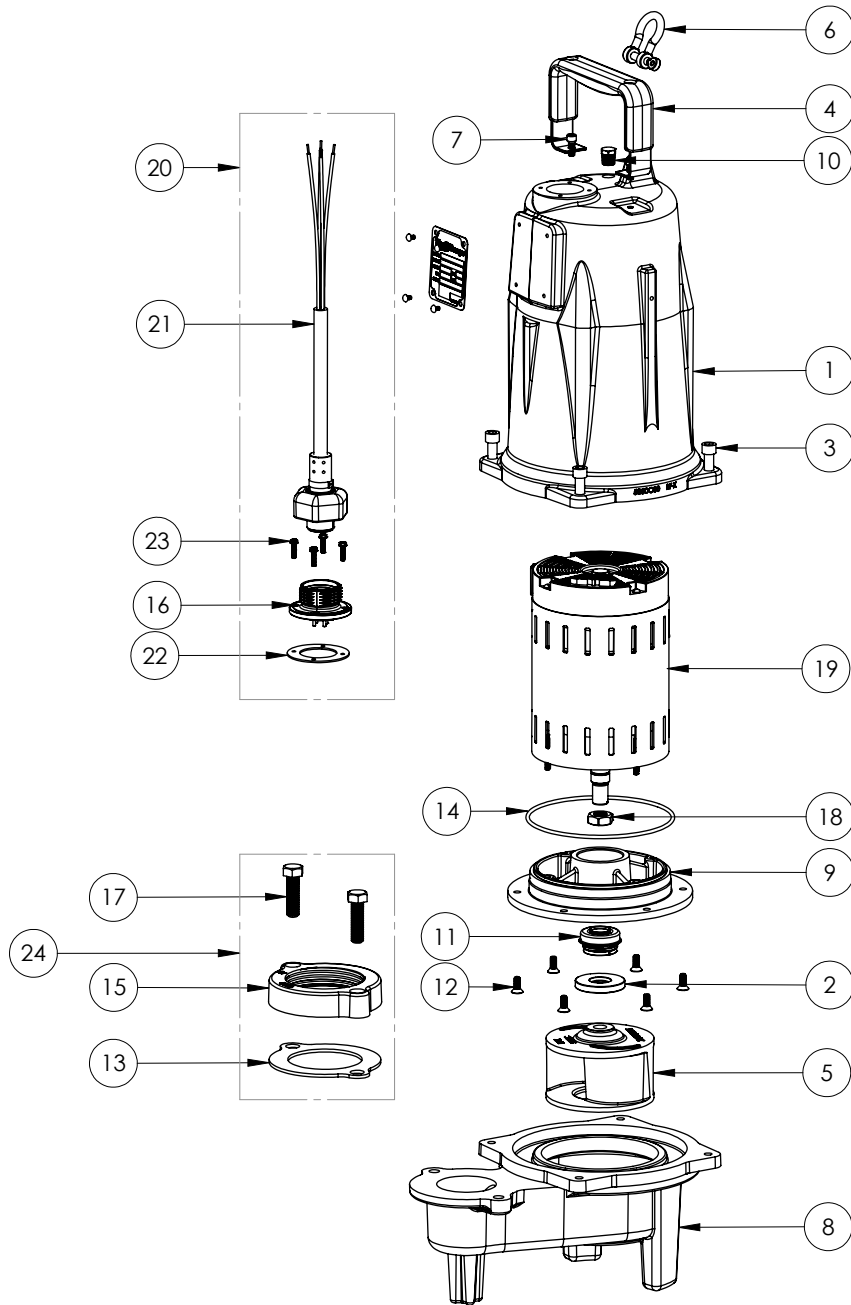

LEH203M3 (B67)

LEH203M3

LEH203M3 (B67)

#	PART #	DESCRIPTION	QTY	Note
1	5850000	MOTOR COVER	1	
2	5618000	DOUBLE LIP SEAL	1	[1]
3	5862000	BOLT, 3/8-16X1 SHCS SS	4	
4	5613000	HANDLE	1	
5	K001324	IMPELLER, CAST IRON, INCLUDES 5887000	1	
6	5611000	SHACKLE	1	
7	8103000	SCREW 1/4-20x5/8" HX SKT SS	2	
8	58730BR	LEH200 SERIES VOLUTE	1	
9	5851000	MOTOR PLATE	1	
10	50710A0	PIPE PLUG, 1/4" HEX HD BRASS NPTF	1	
11	5633000	3/4" UNITIZED SHAFT SEAL	1	[1]
12	8018000	1/4-20 x 5/8 SLOTTED FLAT HEAD BOLT	6	
13	5129000	FLANGE GASKET, FITS 2" OR 3"	1	
14	5617000	O-RING	1	
15	K001222	3" DISCHARGE KIT	1	
16	5629000	GRINDER CORDPLATE	1	
17	8037000	1/2-13 x 1-3/4 STAINLESS STEEL BOLT	2	
18	5887000	NUT, JAM, 5/8-18 HEX S.S.	1	
19	5883000	MOTOR 2HP 230V 1PH 2 POLE LEH	1	[1]
20	K001150	POWER CORD KIT	1	
21	K001357	POWER CORD, 25FT	1	
22	5060000	CORD PLATE GASKET	1	
23	8064000	#8-32 x 5/8 HEX WASHER HEAD SCREW	4	
24	K001222	3" DISCHARGE KIT	1	

PART NOTES:

[1] - Part requires factory authorized service. Contact Liberty Pumps at 1-800-543-2550