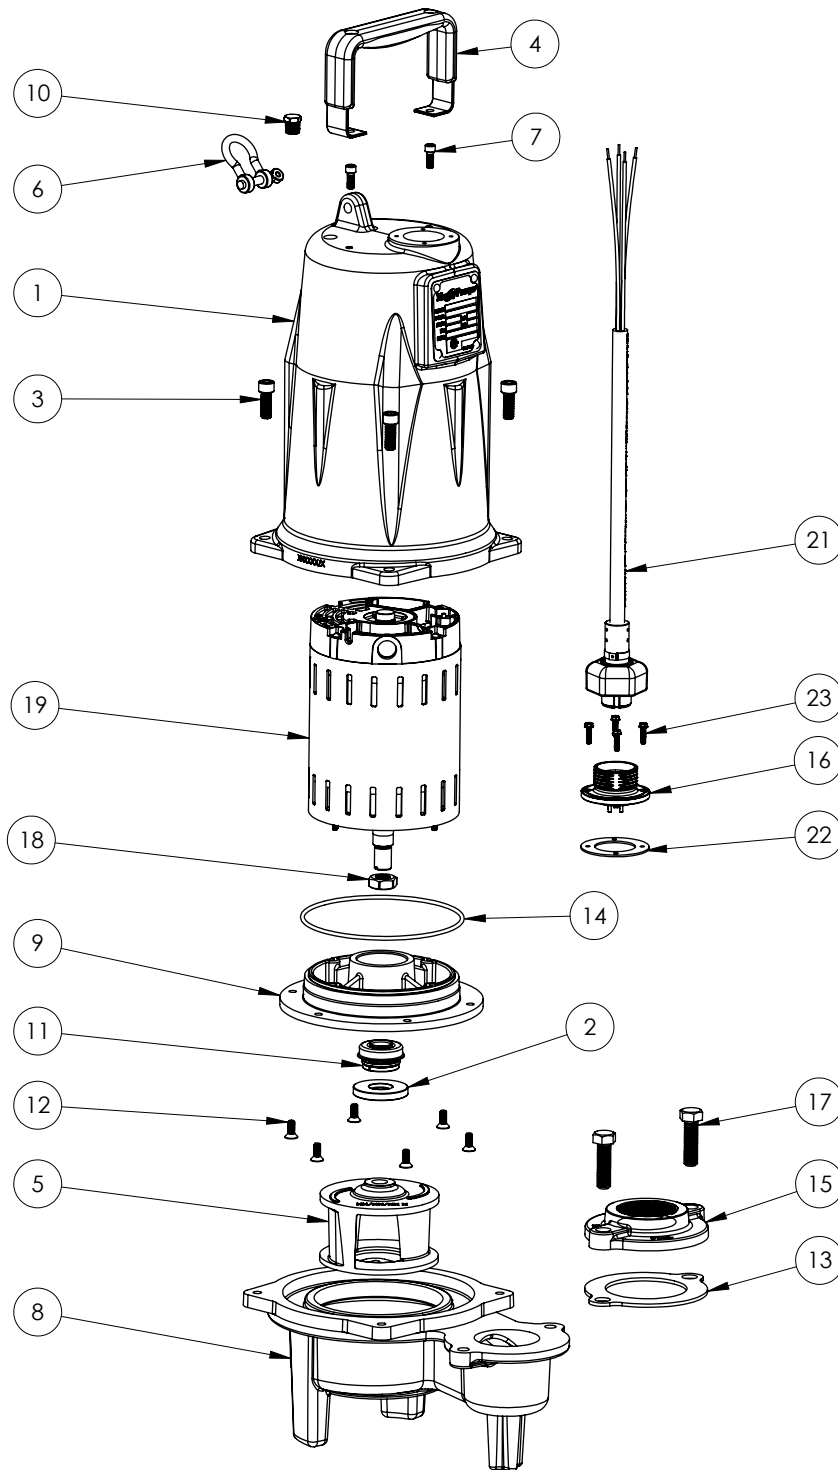

LEH205M2-3 (B67)

LEH205M2-3

LEH205M2-3 (B67)

#	PART #	DESCRIPTION	QTY	Note
1	5850000	MOTOR COVER	1	
2	5618000	DOUBLE LIP SEAL	1	[1]
3	5862000	BOLT, 3/8-16X1 SHCS SS	4	
4	5613000	HANDLE	1	
5	K001324	IMPELLER, CAST IRON, INCLUDES 5887000	1	
6	5611000	SHACKLE	1	
7	8103000	SCREW 1/4-20x5/8" HX SKT SS	2	
8	58730BR	LEH200 SERIES VOLUTE	1	
9	5851000	MOTOR PLATE	1	
10	50710A0	PIPE PLUG, 1/4" HEX HD BRASS NPTF	1	
11	5633000	3/4" UNITIZED SHAFT SEAL	1	[1]
12	8018000	1/4-20 x 5/8 SLOTTED FLAT HEAD BOLT	6	
13	5129000	FLANGE GASKET, FITS 2" OR 3"	1	
14	5617000	O-RING	1	
15	K001221	2" DISCHARGE KIT	1	
16	5629000	GRINDER CORDPLATE	1	
17	8037000	1/2-13 x 1-3/4 STAINLESS STEEL BOLT	2	
18	5887000	NUT, JAM, 5/8-18 HEX S.S.	1	
19	5885000	MOTOR 2HP 575V 3PH LEH	1	[1]
20	K001383	56310C0 35' CORD KIT	1	
21	K001150	POWER CORD KIT	1	
22	5060000	CORD PLATE GASKET	1	
23	8064000	#8-32 x 5/8 HEX WASHER HEAD SCREW	4	

PART NOTES:

[1] - Part requires factory authorized service. Contact Liberty Pumps at 1-800-543-2550