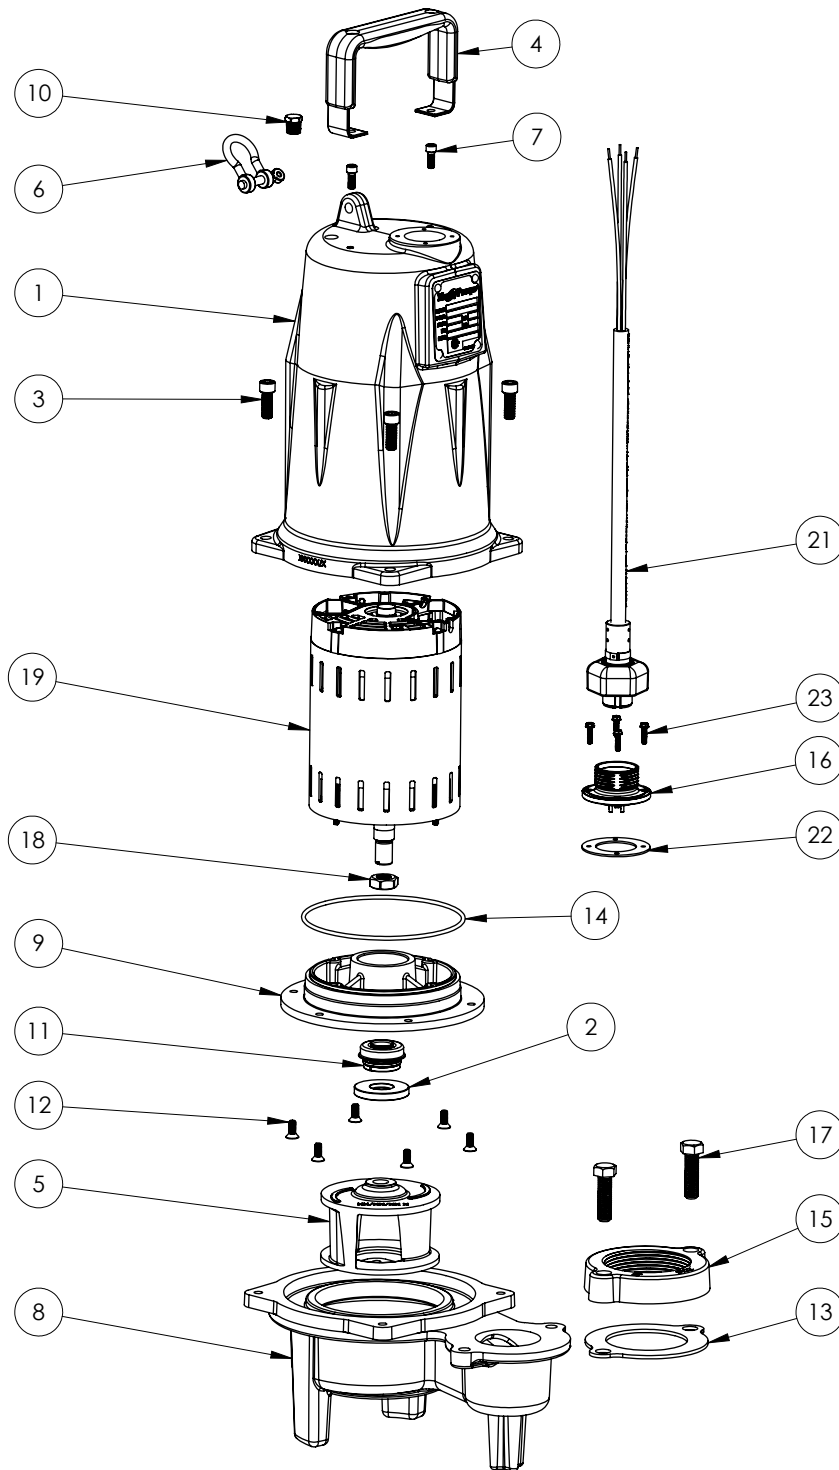

LEH205M3-5 (B67)

LEH205M3-5

LEH205M3-5 (B67)

#	PART #	DESCRIPTION	QTY	Note
1	5850000	MOTOR COVER	1	
2	5618000	DOUBLE LIP SEAL	1	[1]
3	5862000	BOLT, 3/8-16X1 SHCS SS	4	
4	5613000	HANDLE	1	
5	K001324	IMPELLER, CAST IRON, INCLUDES 5887000	1	
6	5611000	SHACKLE	1	
7	8103000	SCREW 1/4-20x5/8" HX SKT SS	2	
8	58730BR	LEH200 SERIES VOLUTE	1	
9	5851000	MOTOR PLATE	1	
10	50710A0	PIPE PLUG, 1/4" HEX HD BRASS NPTF	1	
11	5633000	3/4" UNITIZED SHAFT SEAL	1	[1]
12	8018000	1/4-20 x 5/8 SLOTTED FLAT HEAD BOLT	6	
13	5129000	FLANGE GASKET, FITS 2" OR 3"	1	
14	5617000	O-RING	1	
15	K001222	3" DISCHARGE KIT	1	
16	5629000	GRINDER CORDPLATE	1	
17	8037000	1/2-13 x 1-3/4 STAINLESS STEEL BOLT	2	
18	5887000	NUT, JAM, 5/8-18 HEX S.S.	1	
19	5885000	MOTOR 2HP 575V 3PH LEH	1	[1]
20	K001586	56310D0 50' CORD KIT	1	
21	K001150	POWER CORD KIT	1	
22	5060000	CORD PLATE GASKET	1	
23	8064000	#8-32 x 5/8 HEX WASHER HEAD SCREW	4	

PART NOTES:

[1] - Part requires factory authorized service. Contact Liberty Pumps at 1-800-543-2550