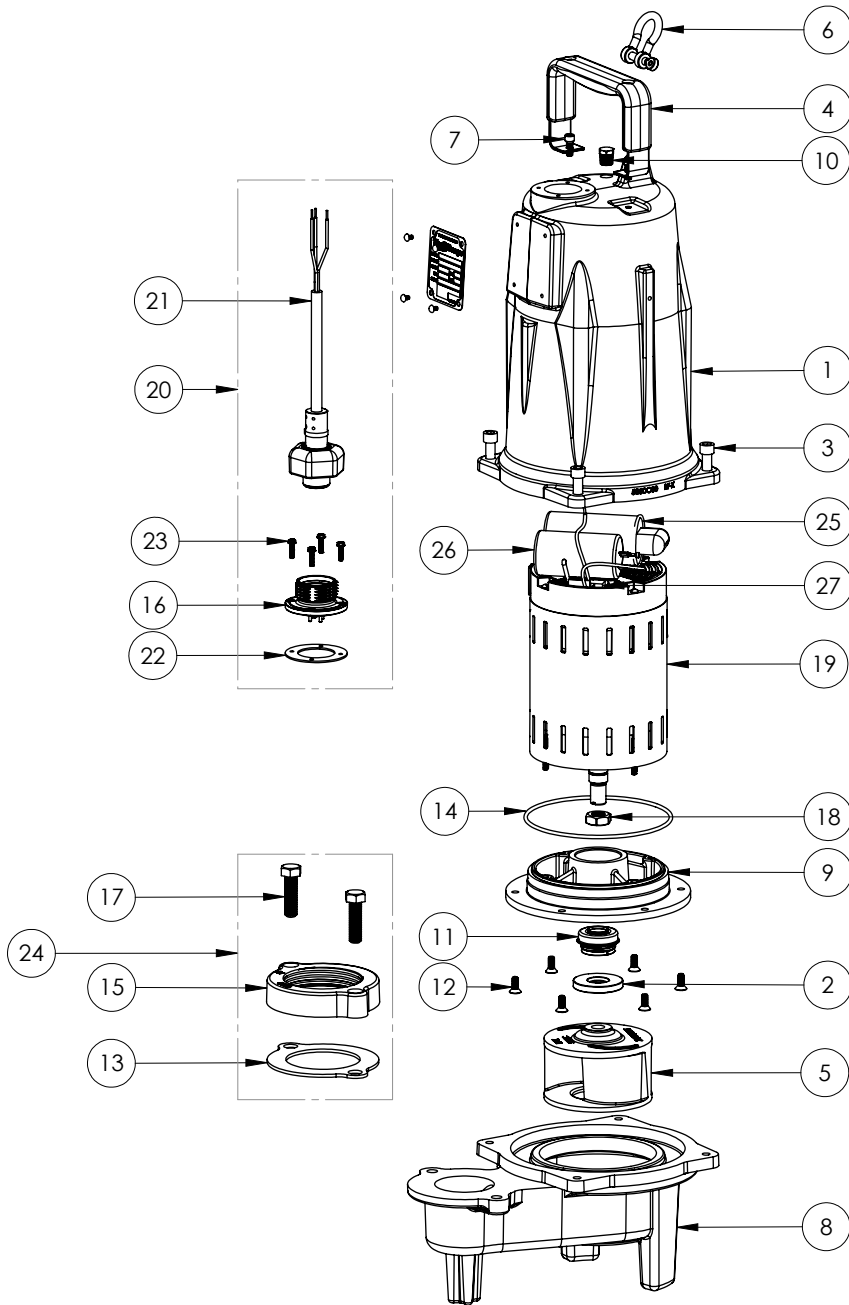

LEH202M3 (B67)

LEH202M3

LEH202M3 (B67)

#	PART #	DESCRIPTION	QTY	Note
1	5850000	MOTOR COVER	1	
2	5618000	DOUBLE LIP SEAL	1	[1]
3	5862000	BOLT, 3/8-16X1 SHCS SS	4	
4	5613000	HANDLE	1	
5	K001324	IMPELLER, CAST IRON, INCLUDES 5887000	1	
6	5611000	SHACKLE	1	
7	8103000	SCREW 1/4-20x5/8" HX SKT SS	2	
8	58730BR	LEH200 SERIES VOLUTE	1	
9	5851000	MOTOR PLATE	1	
10	50710A0	PIPE PLUG, 1/4" HEX HD BRASS NPTF	1	
11	5633000	3/4" UNITIZED SHAFT SEAL	1	[1]
12	8018000	1/4-20 x 5/8 SLOTTED FLAT HEAD BOLT	6	
13	5129000	FLANGE GASKET, FITS 2" OR 3"	1	
14	5617000	O-RING	1	
15	K001222	3" DISCHARGE KIT	1	
16	K001216	5619000, CORDPLATE	1	
17	8037000	1/2-13 x 1-3/4 STAINLESS STEEL BOLT	2	
18	5887000	NUT, JAM, 5/8-18 HEX S.S.	1	
19	5883000	MOTOR 2HP 230V 1PH 2 POLE LEH	1	[1]
20	K001225	POWER CORD KIT	1	
21	K001225	POWER CORD KIT	1	
22	5060000	CORD PLATE GASKET	1	
23	8064000	#8-32 x 5/8 HEX WASHER HEAD SCREW	4	
24	K001222	3" DISCHARGE KIT	1	
25	K001228	RUN CAPACITOR	1	
26	K001227	START CAPACITOR	1	
27	K001229	START SWITCH	1	

PART NOTES:

[1] - Part requires factory authorized service. Contact Liberty Pumps at 1-800-543-2550