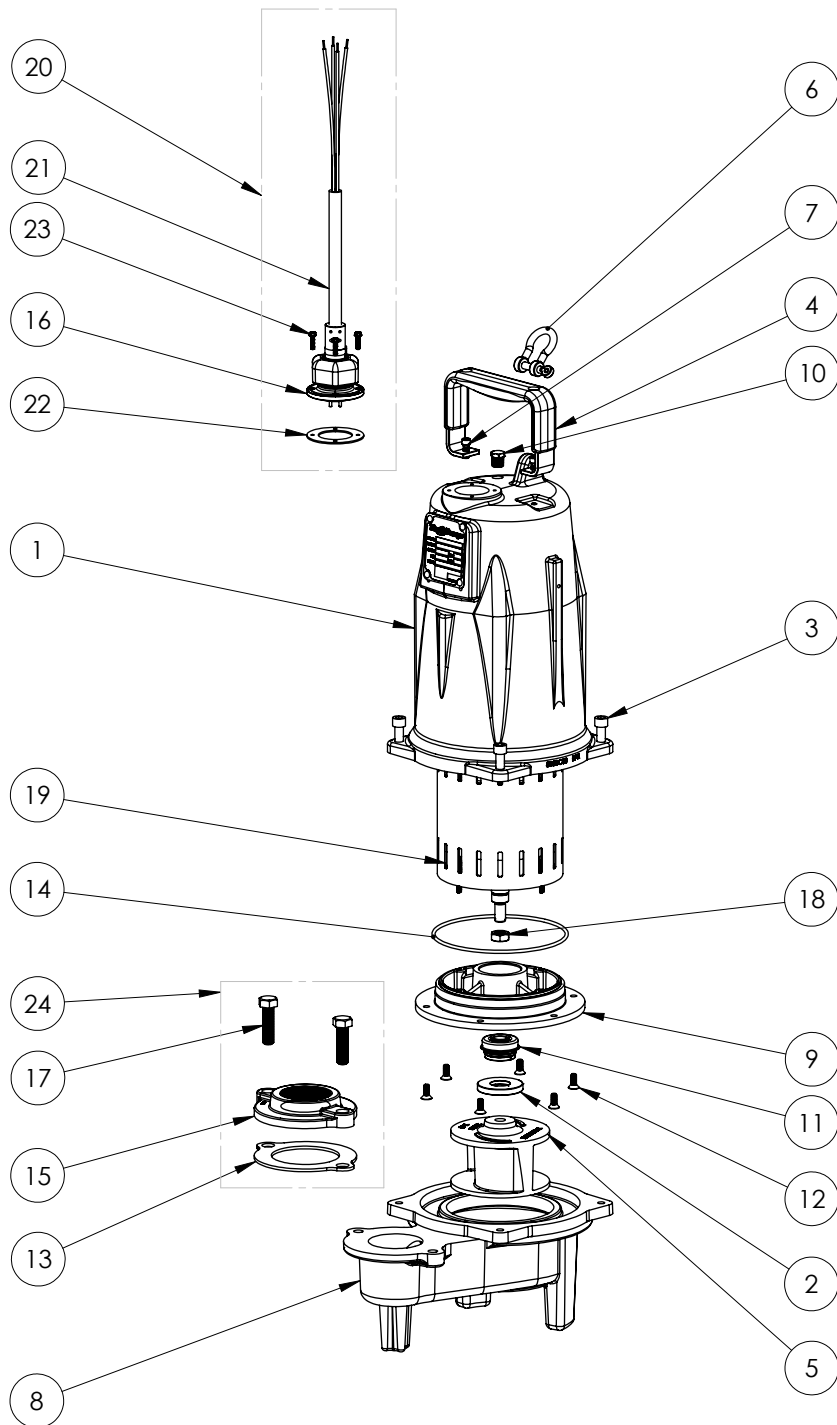

LEH203M2 (B54)

LEH203M2

LEH203M2 (B54)

#	PART #	DESCRIPTION	QTY	Note
1	5850000	MOTOR COVER	1	
2	5618000	DOUBLE LIP SEAL	1	[1]
3	5862000	BOLT, 3/8-16X1 SHCS SS	4	
4	5613000	HANDLE	1	
5	K001224	IMPELLER, CAST IRON, INCLUDES 8046000	1	
6	5611000	SHACKLE	1	
7	8103000	SCREW 1/4-20x5/8" HX SKT SS	2	
8	58730BR	LEH200 SERIES VOLUTE	1	
9	5851000	MOTOR PLATE	1	
10	5071000	BRASS OIL PLUG	1	
11	5633000	3/4" UNITIZED SHAFT SEAL	1	[1]
12	8018000	1/4-20 x 5/8 SLOTTED FLAT HEAD BOLT	6	
13	5129000	FLANGE GASKET, FITS 2" OR 3"	1	
14	5617000	O-RING	1	
15	K001221	2" DISCHARGE KIT	1	
16	5629000	GRINDER CORDPLATE	1	
17	8037000	1/2-13 x 1-3/4 STAINLESS STEEL BOLT	2	
18	8046000	1/2-20 HEX STAINLESS STEEL JAM NUT	1	
19	5884000	MOTOR 2HP 230-460V 3PH LEH	1	[1]
20	K001150	POWER CORD KIT	1	
21	K001357	POWER CORD, 25FT	1	
22	5060000	CORD PLATE GASKET	1	
23	8064000	#8-32 x 5/8 HEX WASHER HEAD SCREW	4	
24	K001221	2" DISCHARGE KIT	1	

PART NOTES:

[1] - Part requires factory authorized service. Contact Liberty Pumps at 1-800-543-2550