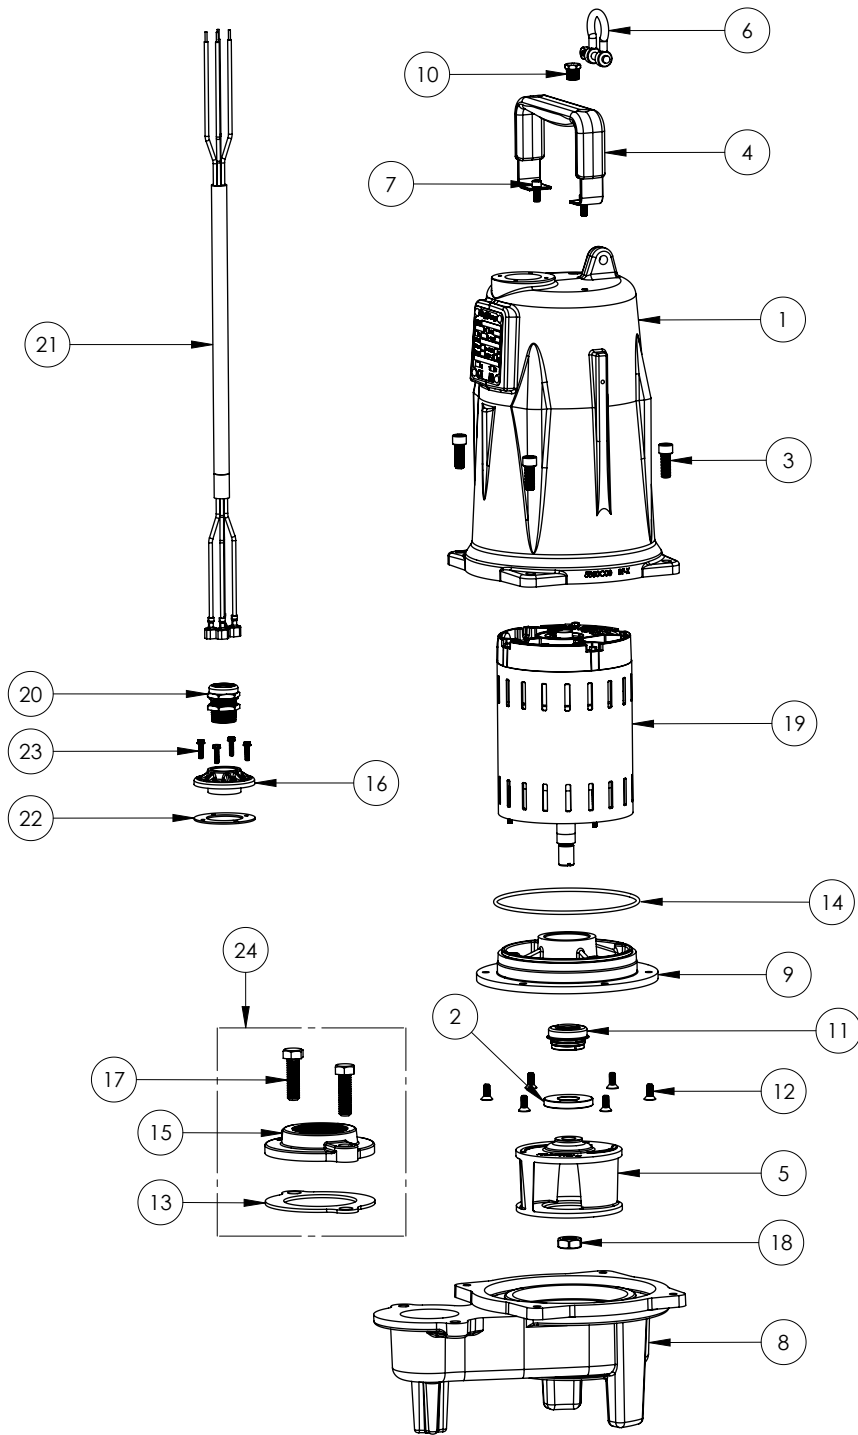

LEH203M2-3E (B84)

LEH203M2-3E

LEH203M2-3E (B84)

#	PART #	DESCRIPTION	QTY	Note
1	585000R	MOTOR COVER PAINTED	1	
2	5618000	DOUBLE LIP SEAL	1	[1]
3	5862000	BOLT, 3/8-16X1 SHCS SS	4	
4	5613000	HANDLE	1	
5	K001324	IMPELLER, CAST IRON, INCLUDES 5887000	1	
6	5611000	SHACKLE	1	
7	8103000	SCREW 1/4-20x5/8" HX SKT SS	2	
8	58730BR	LEH200 SERIES VOLUTE	1	
9	5851000	MOTOR PLATE	1	
10	50710A0	PIPE PLUG, 1/4" HEX HD BRASS NPTF	1	
11	5633000	3/4" UNITIZED SHAFT SEAL	1	[1]
12	8018000	1/4-20 x 5/8 SLOTTED FLAT HEAD BOLT	6	
13	5129000	FLANGE GASKET, FITS 2" OR 3"	1	
14	5617000	O-RING	1	
15	512100R	2" DISCHARGE FLANGE	1	
16	57890AR	PAINTED 3/4 NPT, CE CORD PLATE	1	
17	8037000	1/2-13 x 1-3/4 STAINLESS STEEL BOLT	2	
18	5887000	NUT, JAM, 5/8-18 HEX S.S.	1	
19	5884000	MOTOR 2HP 230-460V 3PH LEH	1	[1]
20	5790000	STRAIN RELIEF, 3/4 NPT STAINLESS, IEC	1	
21	K001419	IEC 3PH 10M CORD KIT	1	
22	5060000	CORD PLATE GASKET	1	
23	8064000	#8-32 x 5/8 HEX WASHER HEAD SCREW	4	
24	K001221	2" DISCHARGE KIT	1	

PART NOTES:

[1] - Part requires factory authorized service. Contact Liberty Pumps at 1-800-543-2550