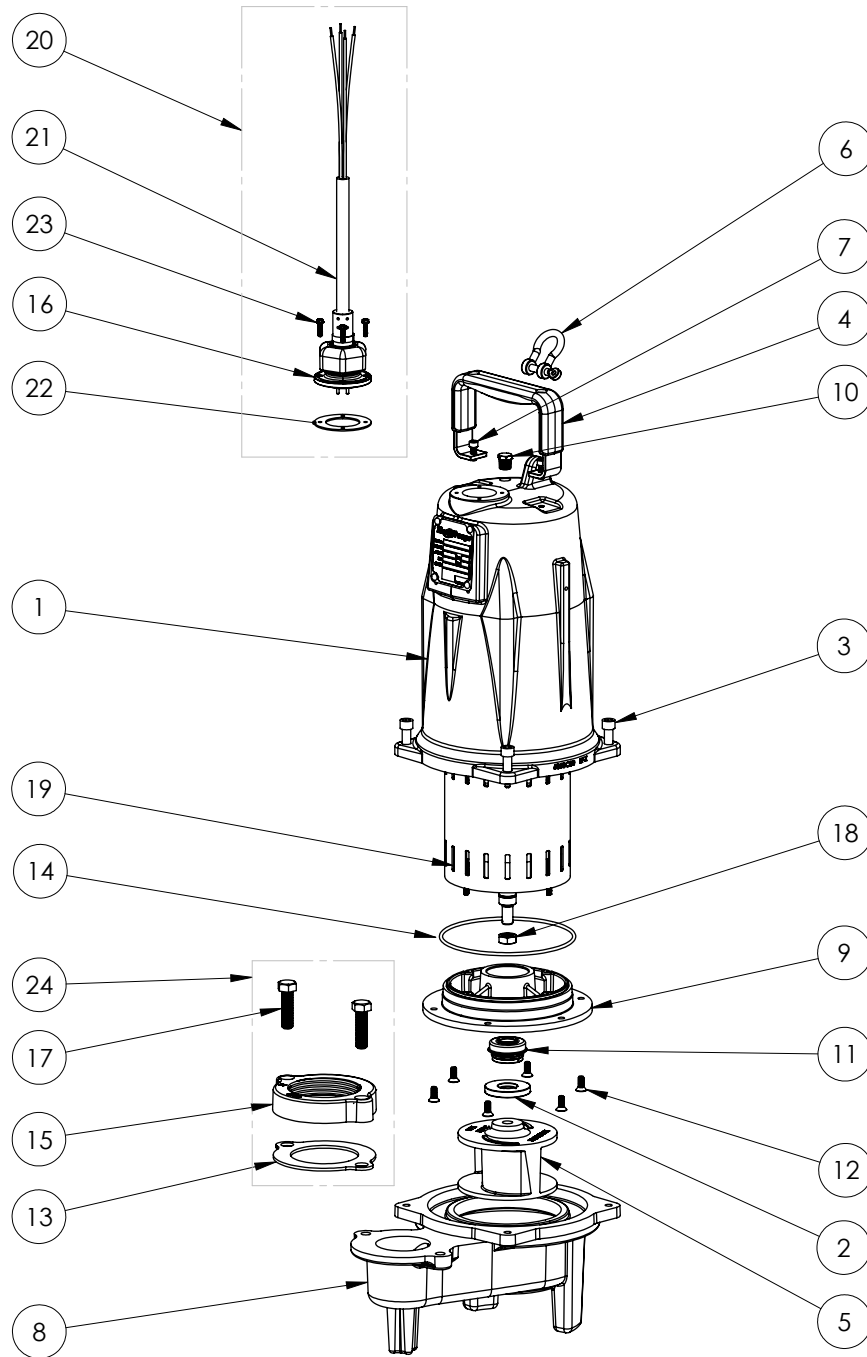

LEH203M3 (B54)

LEH203M3

LEH203M3 (B54)

#	PART #	DESCRIPTION	QTY	Note
1	5850000	MOTOR COVER	1	
2	5618000	DOUBLE LIP SEAL	1	[1]
3	5862000	BOLT, 3/8-16X1 SHCS SS	4	
4	5613000	HANDLE	1	
5	K001224	IMPELLER, CAST IRON, INCLUDES 8046000	1	
6	5611000	SHACKLE	1	
7	8103000	SCREW 1/4-20x5/8" HX SKT SS	2	
8	58730BR	LEH200 SERIES VOLUTE	1	
9	5851000	MOTOR PLATE	1	
10	5071000	BRASS OIL PLUG	1	
11	5633000	3/4" UNITIZED SHAFT SEAL	1	[1]
12	8018000	1/4-20 x 5/8 SLOTTED FLAT HEAD BOLT	6	
13	5129000	FLANGE GASKET, FITS 2" OR 3"	1	
14	5617000	O-RING	1	
15	K001222	3" DISCHARGE KIT	1	
16	5629000	GRINDER CORDPLATE	1	
17	8037000	1/2-13 x 1-3/4 STAINLESS STEEL BOLT	2	
18	8046000	1/2-20 HEX STAINLESS STEEL JAM NUT	1	
19	5884000	MOTOR 2HP 230-460V 3PH LEH	1	[1]
20	K001150	POWER CORD KIT	1	
21	K001357	POWER CORD, 25FT	1	
22	5060000	CORD PLATE GASKET	1	
23	8064000	#8-32 x 5/8 HEX WASHER HEAD SCREW	4	
24	K001222	3" DISCHARGE KIT	1	

PART NOTES:

[1] - Part requires factory authorized service. Contact Liberty Pumps at 1-800-543-2550