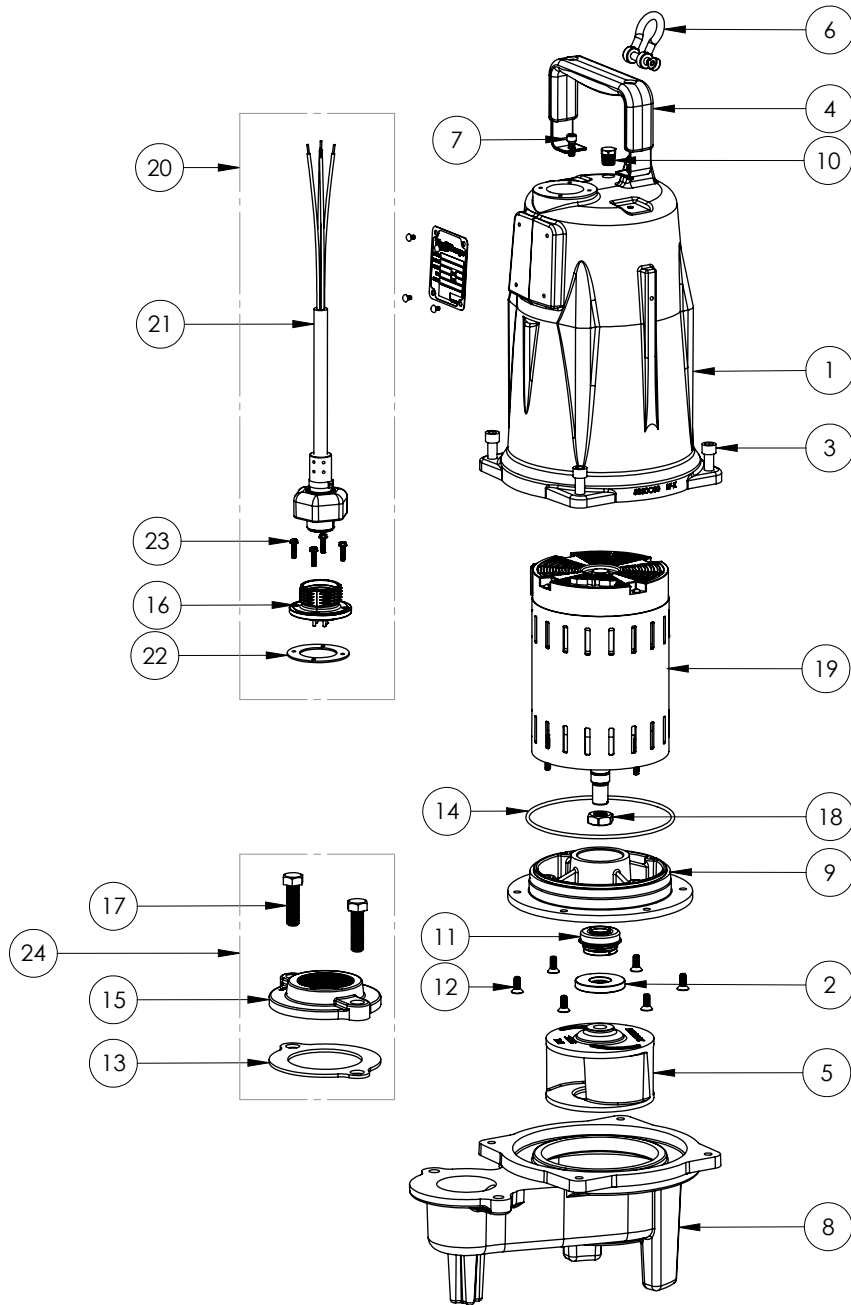

LEH203M2-2 (B67)

LEH203M2-2

LEH203M2-2 (B67)

#	PART #	DESCRIPTION	QTY	Note
1	5850000	MOTOR COVER	1	
2	5618000	DOUBLE LIP SEAL	1	[1]
3	5862000	BOLT, 3/8-16X1 SHCS SS	4	
4	5613000	HANDLE	1	
5	K001324	IMPELLER, CAST IRON, INCLUDES 5887000	1	
6	5611000	SHACKLE	1	
7	8103000	SCREW 1/4-20x5/8" HX SKT SS	2	
8	58730BR	LEH200 SERIES VOLUTE	1	
9	5851000	MOTOR PLATE	1	
10	50710A0	PIPE PLUG, 1/4" HEX HD BRASS NPTF	1	
11	5633000	3/4" UNITIZED SHAFT SEAL	1	[1]
12	8018000	1/4-20 x 5/8 SLOTTED FLAT HEAD BOLT	6	
13	5129000	FLANGE GASKET, FITS 2" OR 3"	1	
14	5617000	O-RING	1	
15	K001221	2" DISCHARGE KIT	1	
16	5629000	GRINDER CORDPLATE	1	
17	8037000	1/2-13 x 1-3/4 STAINLESS STEEL BOLT	2	
18	5887000	NUT, JAM, 5/8-18 HEX S.S.	1	
19	5884000	MOTOR 2HP 230-460V 3PH LEH	1	[1]
20	K001150	POWER CORD KIT	1	
21	K001357	POWER CORD, 25FT	1	
22	5060000	CORD PLATE GASKET	1	
23	8064000	#8-32 x 5/8 HEX WASHER HEAD SCREW	4	
24	K001221	2" DISCHARGE KIT	1	

PART NOTES:

[1] - Part requires factory authorized service. Contact Liberty Pumps at 1-800-543-2550