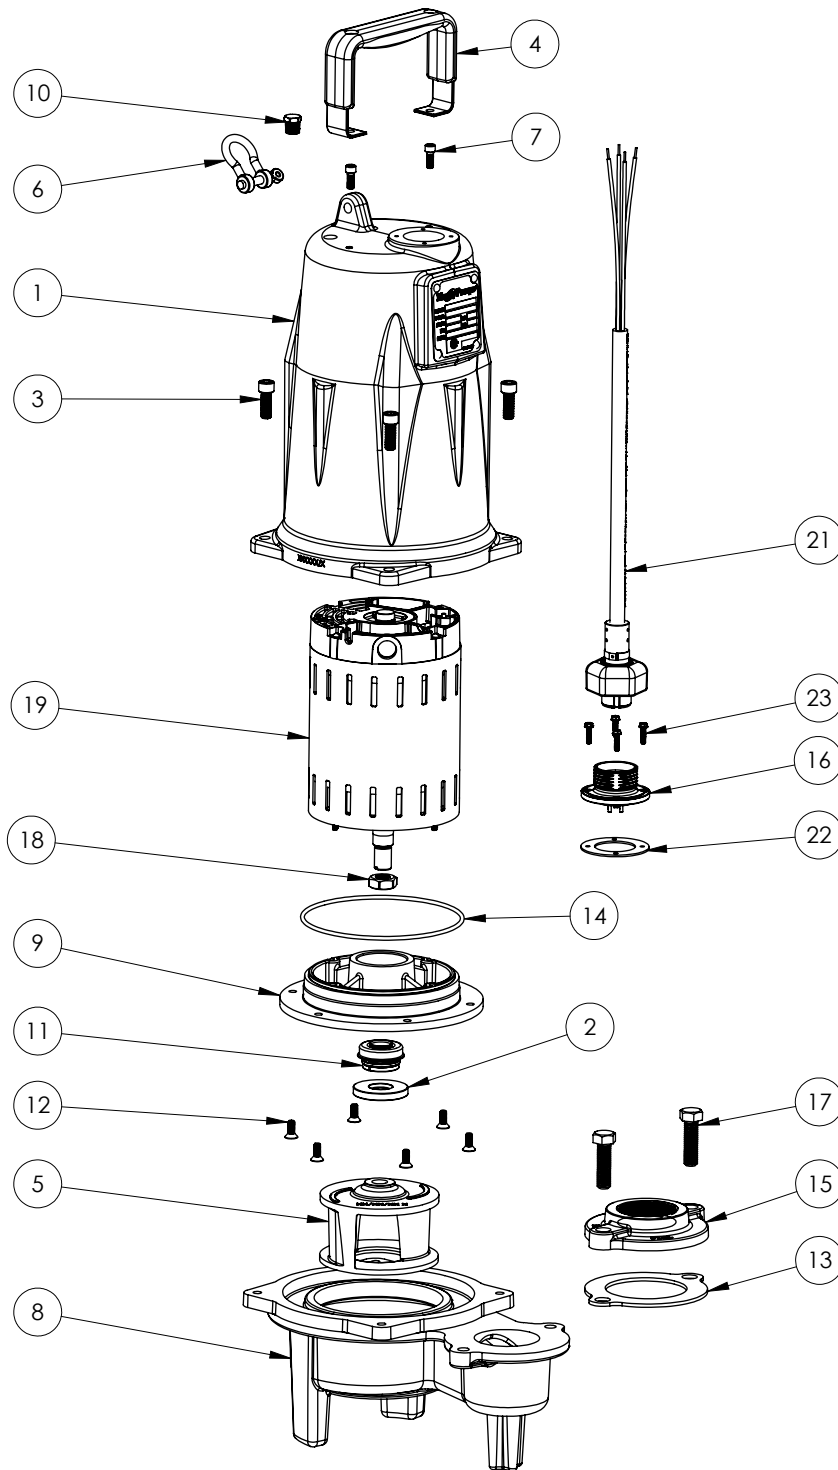

LEH205M2-5 (B67)

LEH205M2-5

LEH205M2-5 (B67)

#	PART #	DESCRIPTION	QTY	Note
1	5850000	MOTOR COVER	1	
2	5618000	DOUBLE LIP SEAL	1	[1]
3	5862000	BOLT, 3/8-16X1 SHCS SS	4	
4	5613000	HANDLE	1	
5	K001324	IMPELLER, CAST IRON, INCLUDES 5887000	1	
6	5611000	SHACKLE	1	
7	8103000	SCREW 1/4-20x5/8" HX SKT SS	2	
8	58730BR	LEH200 SERIES VOLUTE	1	
9	5851000	MOTOR PLATE	1	
10	50710A0	PIPE PLUG, 1/4" HEX HD BRASS NPTF	1	
11	5633000	3/4" UNITIZED SHAFT SEAL	1	[1]
12	8018000	1/4-20 x 5/8 SLOTTED FLAT HEAD BOLT	6	
13	5129000	FLANGE GASKET, FITS 2" OR 3"	1	
14	5617000	O-RING	1	
15	K001221	2" DISCHARGE KIT	1	
16	5629000	GRINDER CORDPLATE	1	
17	8037000	1/2-13 x 1-3/4 STAINLESS STEEL BOLT	2	
18	5887000	NUT, JAM, 5/8-18 HEX S.S.	1	
19	5885000	MOTOR 2HP 575V 3PH LEH	1	[1]
20	K001586	56310D0 50' CORD KIT	1	
21	K001150	POWER CORD KIT	1	
22	5060000	CORD PLATE GASKET	1	
23	8064000	#8-32 x 5/8 HEX WASHER HEAD SCREW	4	

PART NOTES:

[1] - Part requires factory authorized service. Contact Liberty Pumps at 1-800-543-2550