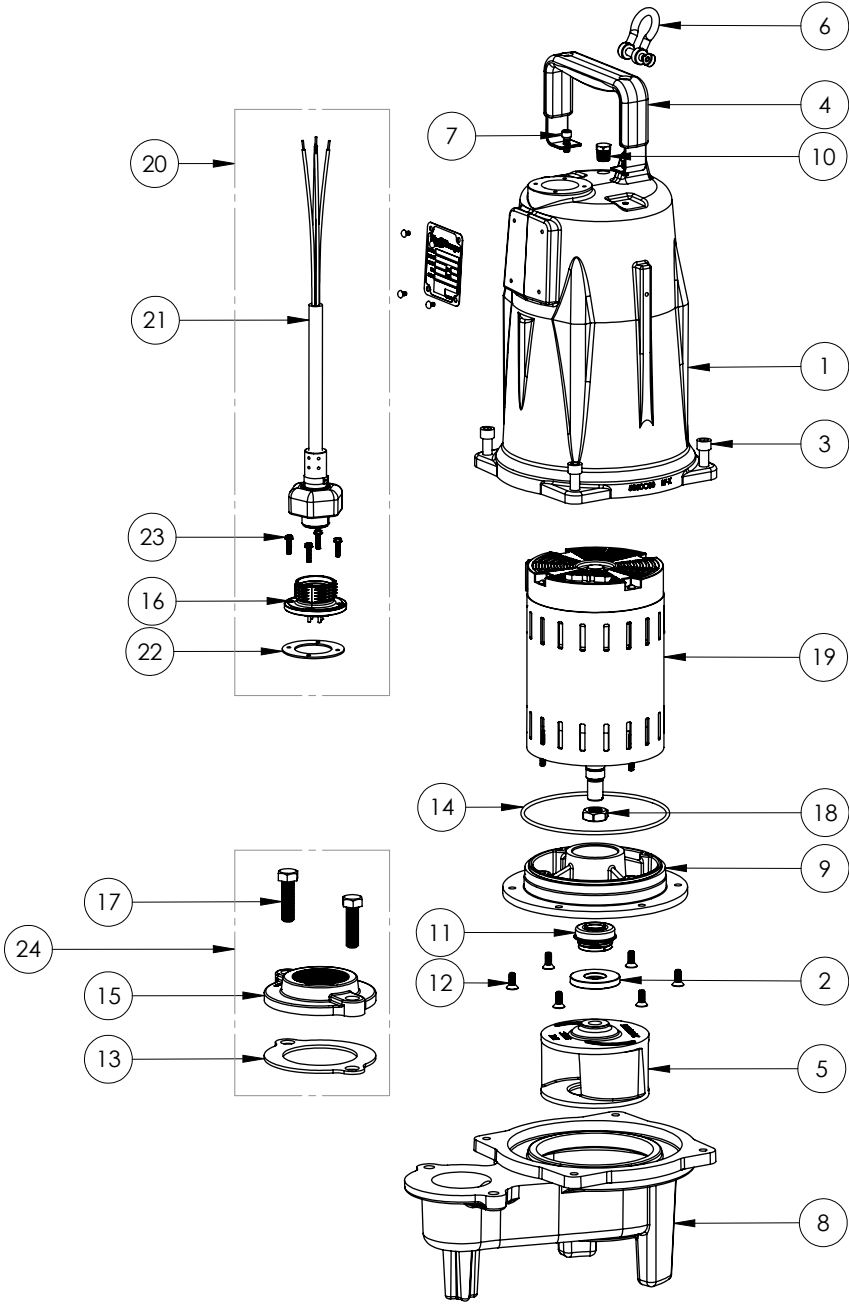

LEH205M2-2 (B67)

LEH205M2-2

LEH205M2-2 (B67)

#	PART #	DESCRIPTION	QTY	Note
1	5850000	MOTOR COVER	1	
2	5618000	DOUBLE LIP SEAL	1	[1]
3	5862000	BOLT, 3/8-16X1 SHCS SS	4	
4	5613000	HANDLE	1	
5	K001324	IMPELLER, CAST IRON, INCLUDES 5887000	1	
6	5611000	SHACKLE	1	
7	8103000	SCREW 1/4-20x5/8" HX SKT SS	2	
8	58730BR	LEH200 SERIES VOLUTE	1	
9	5851000	MOTOR PLATE	1	
10	50710A0	PIPE PLUG, 1/4" HEX HD BRASS NPTF	1	
11	5633000	3/4" UNITIZED SHAFT SEAL	1	[1]
12	8018000	1/4-20 x 5/8 SLOTTED FLAT HEAD BOLT	6	
13	5129000	FLANGE GASKET, FITS 2" OR 3"	1	
14	5617000	O-RING	1	
15	K001221	2" DISCHARGE KIT	1	
16	5629000	GRINDER CORDPLATE	1	
17	8037000	1/2-13 x 1-3/4 STAINLESS STEEL BOLT	2	
18	5887000	NUT, JAM, 5/8-18 HEX S.S.	1	
19	5885000	MOTOR 2HP 575V 3PH LEH	1	[1]
20	K001150	POWER CORD KIT	1	
21	K001357	POWER CORD, 25FT	1	
22	5060000	CORD PLATE GASKET	1	
23	8064000	#8-32 x 5/8 HEX WASHER HEAD SCREW	4	
24	K001221	2" DISCHARGE KIT	1	

PART NOTES:

[1] - Part requires factory authorized service. Contact Liberty Pumps at 1-800-543-2550