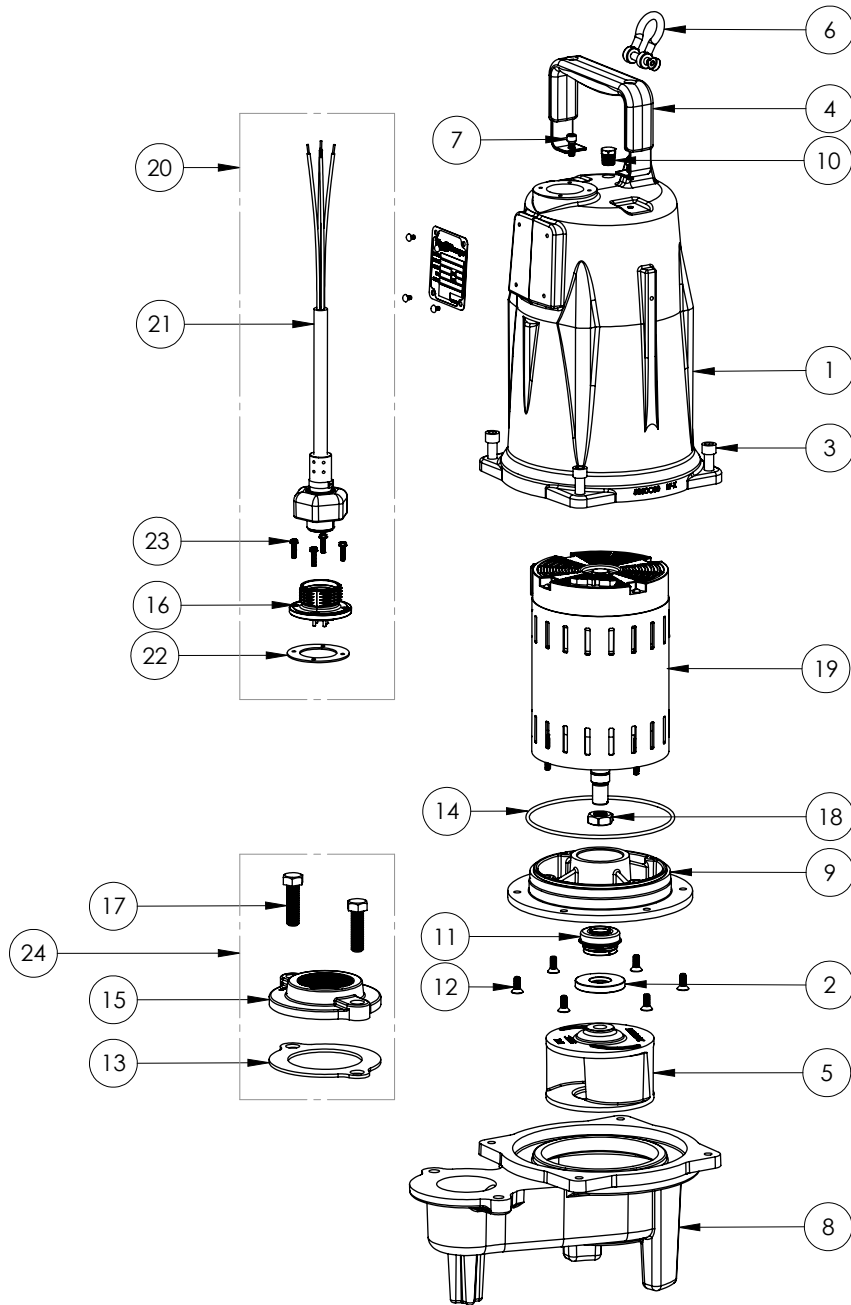

LEH204M2-2 (B67)

LEH204M2-2

LEH204M2-2 (B67)

#	PART #	DESCRIPTION	QTY	Note
1	5850000	MOTOR COVER	1	
2	5618000	DOUBLE LIP SEAL	1	[1]
3	5862000	BOLT, 3/8-16X1 SHCS SS	4	
4	5613000	HANDLE	1	
5	K001324	IMPELLER, CAST IRON, INCLUDES 5887000	1	
6	5611000	SHACKLE	1	
7	8103000	SCREW 1/4-20x5/8" HX SKT SS	2	
8	58730BR	LEH200 SERIES VOLUTE	1	
9	5851000	MOTOR PLATE	1	
10	50710A0	PIPE PLUG, 1/4" HEX HD BRASS NPTF	1	
11	5633000	3/4" UNITIZED SHAFT SEAL	1	[1]
12	8018000	1/4-20 x 5/8 SLOTTED FLAT HEAD BOLT	6	
13	5129000	FLANGE GASKET, FITS 2" OR 3"	1	
14	5617000	O-RING	1	
15	K001221	2" DISCHARGE KIT	1	
16	5629000	GRINDER CORDPLATE	1	
17	8037000	1/2-13 x 1-3/4 STAINLESS STEEL BOLT	2	
18	5887000	NUT, JAM, 5/8-18 HEX S.S.	1	
19	5884000	MOTOR 2HP 230-460V 3PH LEH	1	[1]
20	K001150	POWER CORD KIT	1	
21	K001357	POWER CORD, 25FT	1	
22	5060000	CORD PLATE GASKET	1	
23	8064000	#8-32 x 5/8 HEX WASHER HEAD SCREW	4	
24	K001221	2" DISCHARGE KIT	1	

PART NOTES:

[1] - Part requires factory authorized service. Contact Liberty Pumps at 1-800-543-2550