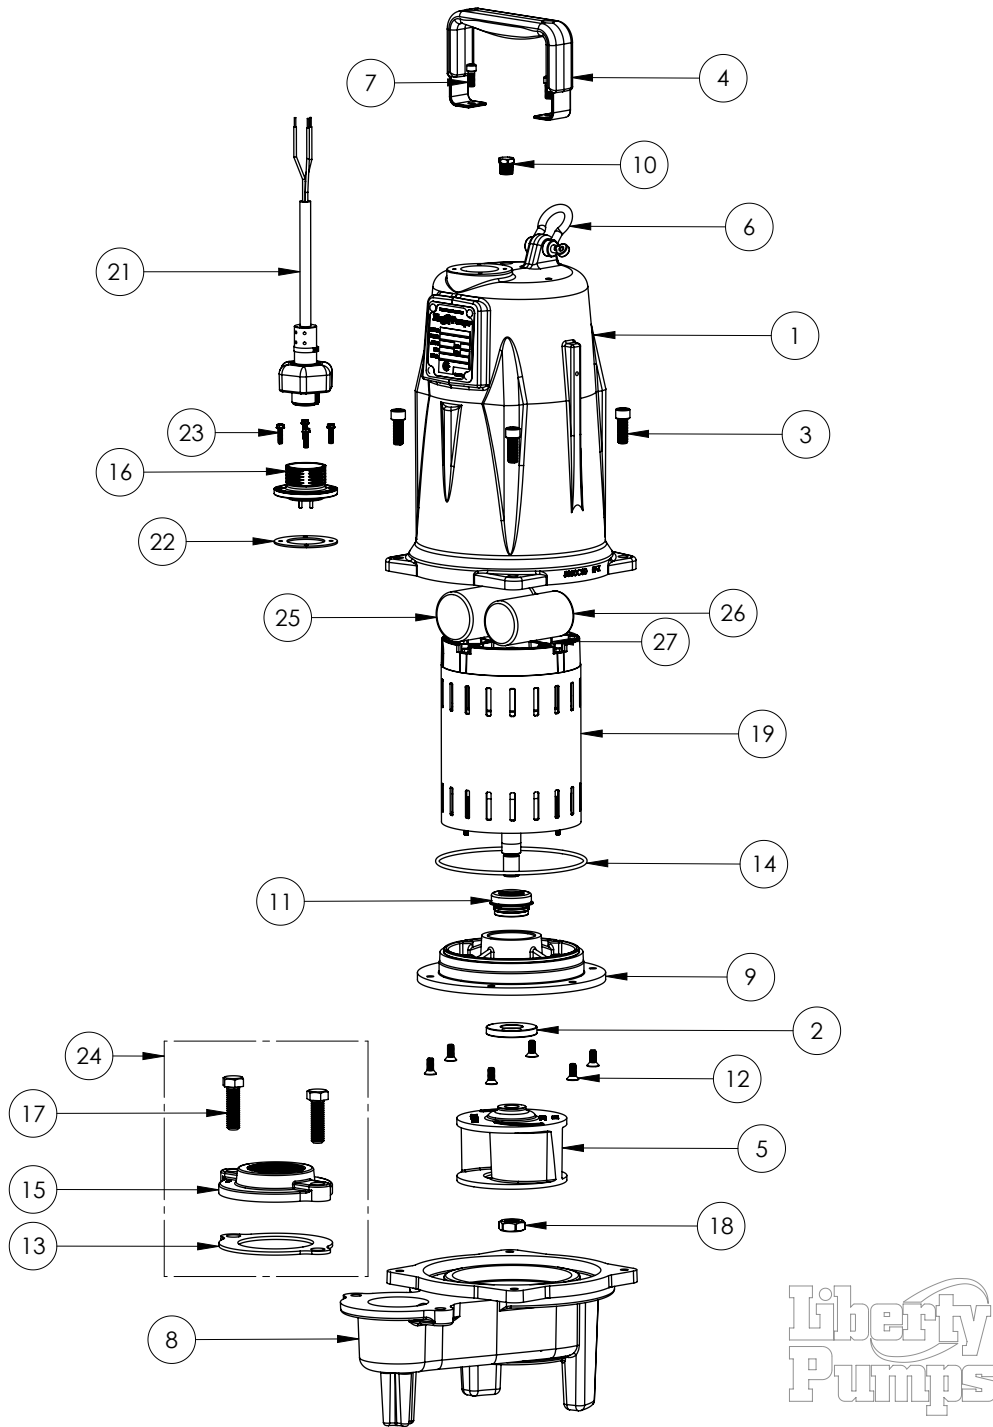

LEH202M2-2 (B67)

LEH202M2-2

LEH202M2-2 (B67)

#	PART #	DESCRIPTION	QTY	Note
1	5850000	MOTOR COVER	1	
2	5618000	DOUBLE LIP SEAL	1	[1]
3	5862000	BOLT, 3/8-16X1 SHCS SS	4	
4	5613000	HANDLE	1	
5	K001324	IMPELLER, CAST IRON, INCLUDES 5887000	1	
6	5611000	SHACKLE	1	
7	8103000	SCREW 1/4-20x5/8" HX SKT SS	2	
8	58730BR	LEH200 SERIES VOLUTE	1	
9	5851000	MOTOR PLATE	1	
10	50710A0	PIPE PLUG, 1/4" HEX HD BRASS NPTF	1	
11	5633000	3/4" UNITIZED SHAFT SEAL	1	[1]
12	8018000	1/4-20 x 5/8 SLOTTED FLAT HEAD BOLT	6	
13	5129000	FLANGE GASKET, FITS 2" OR 3"	1	
14	5617000	O-RING	1	
15	K001221	2" DISCHARGE KIT	1	
16	K001216	5619000, CORDPLATE	1	
17	8037000	1/2-13 x 1-3/4 STAINLESS STEEL BOLT	2	
18	5887000	NUT, JAM, 5/8-18 HEX S.S.	1	
19	5883000	MOTOR 2HP 230V 1PH 2 POLE LEH	1	[1]
21	K001225	POWER CORD KIT	1	
22	5060000	CORD PLATE GASKET	1	
23	8064000	#8-32 x 5/8 HEX WASHER HEAD SCREW	4	
24	K001221	2" DISCHARGE KIT	1	
25	K001228	RUN CAPACITOR	1	
26	K001227	START CAPACITOR	1	
27	K001229	START SWITCH	1	

PART NOTES:

[1] - Part requires factory authorized service. Contact Liberty Pumps at 1-800-543-2550