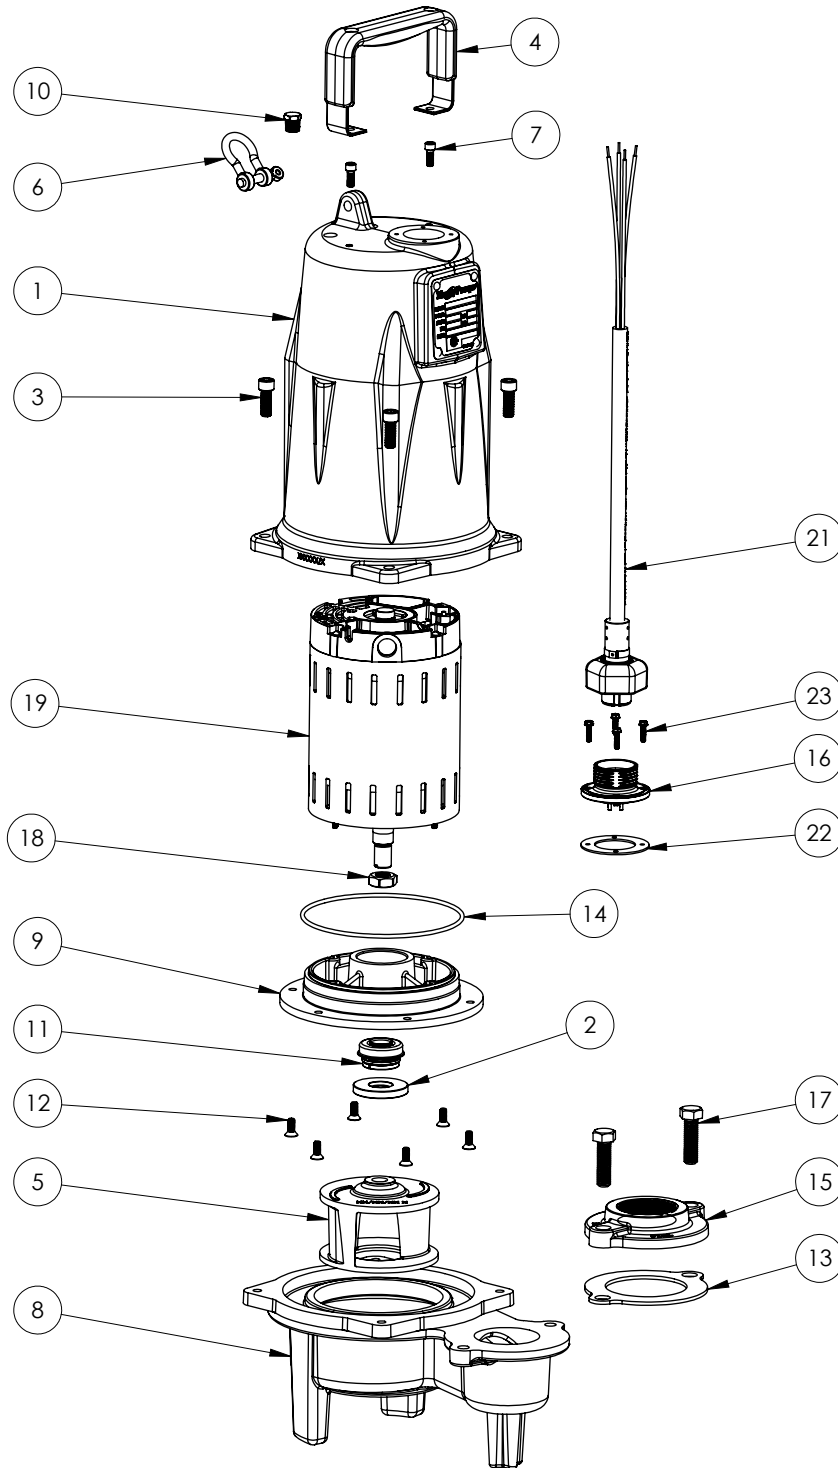

LEH204M2-5 (B67)

LEH204M2-5

LEH204M2-5 (B67)

#	PART #	DESCRIPTION	QTY	Note
1	5850000	MOTOR COVER	1	
2	5618000	DOUBLE LIP SEAL	1	[1]
3	5862000	BOLT, 3/8-16X1 SHCS SS	4	
4	5613000	HANDLE	1	
5	K001324	IMPELLER, CAST IRON, INCLUDES 5887000	1	
6	5611000	SHACKLE	1	
7	8103000	SCREW 1/4-20x5/8" HX SKT SS	2	
8	58730BR	LEH200 SERIES VOLUTE	1	
9	5851000	MOTOR PLATE	1	
10	50710A0	PIPE PLUG, 1/4" HEX HD BRASS NPTF	1	
11	5633000	3/4" UNITIZED SHAFT SEAL	1	[1]
12	8018000	1/4-20 x 5/8 SLOTTED FLAT HEAD BOLT	6	
13	5129000	FLANGE GASKET, FITS 2" OR 3"	1	
14	5617000	O-RING	1	
15	K001221	2" DISCHARGE KIT	1	
16	5629000	GRINDER CORDPLATE	1	
17	8037000	1/2-13 x 1-3/4 STAINLESS STEEL BOLT	2	
18	5887000	NUT, JAM, 5/8-18 HEX S.S.	1	
19	5884000	MOTOR 2HP 230-460V 3PH LEH	1	[1]
20	K001586	56310D0 50' CORD KIT	1	
21	K001150	POWER CORD KIT	1	
22	5060000	CORD PLATE GASKET	1	
23	8064000	#8-32 x 5/8 HEX WASHER HEAD SCREW	4	

PART NOTES:

[1] - Part requires factory authorized service. Contact Liberty Pumps at 1-800-543-2550