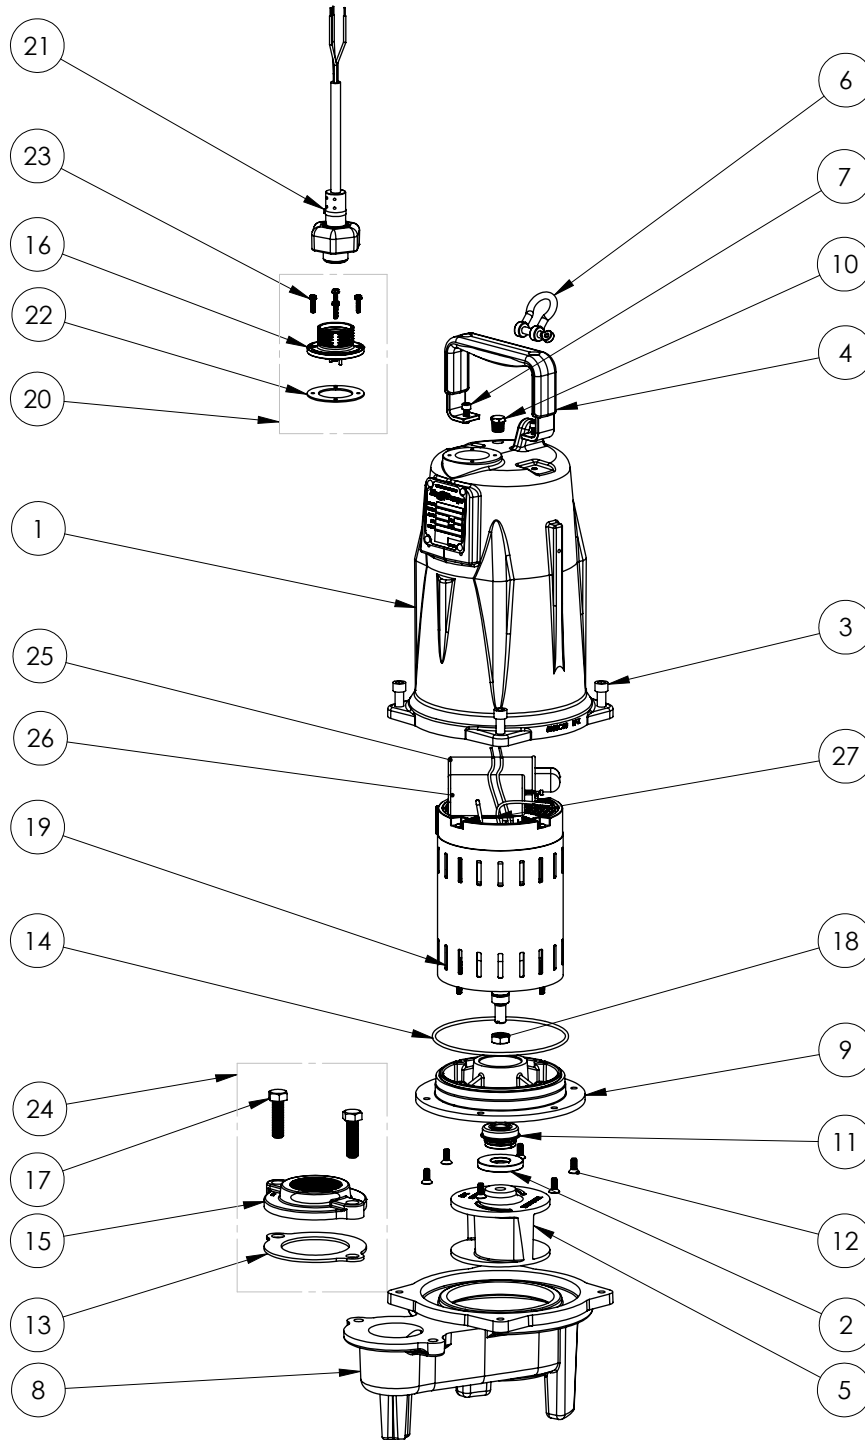

LEH202M2 (B54)

LEH202M2 (B54)

#	PART #	DESCRIPTION	QTY	Note
1	5850000	MOTOR COVER	1	
2	5618000	DOUBLE LIP SEAL	1	[1]
3	5862000	BOLT, 3/8-16X1 SHCS SS	4	
4	5613000	HANDLE	1	
5	K001224	IMPELLER, CAST IRON, INCLUDES 8046000	1	
6	5611000	SHACKLE	1	
7	8103000	SCREW 1/4-20x5/8" HX SKT SS	2	
8	58730BR	LEH200 SERIES VOLUTE	1	
9	5851000	MOTOR PLATE	1	
10	5071000	BRASS OIL PLUG	1	
11	5633000	3/4" UNITIZED SHAFT SEAL	1	[1]
12	8018000	1/4-20 x 5/8 SLOTTED FLAT HEAD BOLT	6	
13	5129000	FLANGE GASKET, FITS 2" OR 3"	1	
14	5617000	O-RING	1	
15	K001221	2" DISCHARGE KIT	1	
16	5619000	GRINDER CORDPLATE	1	
17	8037000	1/2-13 x 1-3/4 STAINLESS STEEL BOLT	2	
18	8046000	1/2-20 HEX STAINLESS STEEL JAM NUT	1	
19	5883000	MOTOR 2HP 230V 1PH 2 POLE LEH	1	[1]
20	K001216	5619000, CORDPLATE	1	
21	K001225	POWER CORD KIT	1	
22	5060000	CORD PLATE GASKET	1	
23	8064000	#8-32 x 5/8 HEX WASHER HEAD SCREW	4	
24	K001221	2" DISCHARGE KIT	1	
25	K001228	RUN CAPACITOR	1	
26	K001227	START CAPACITOR	1	
27	K001229	START SWITCH	1	