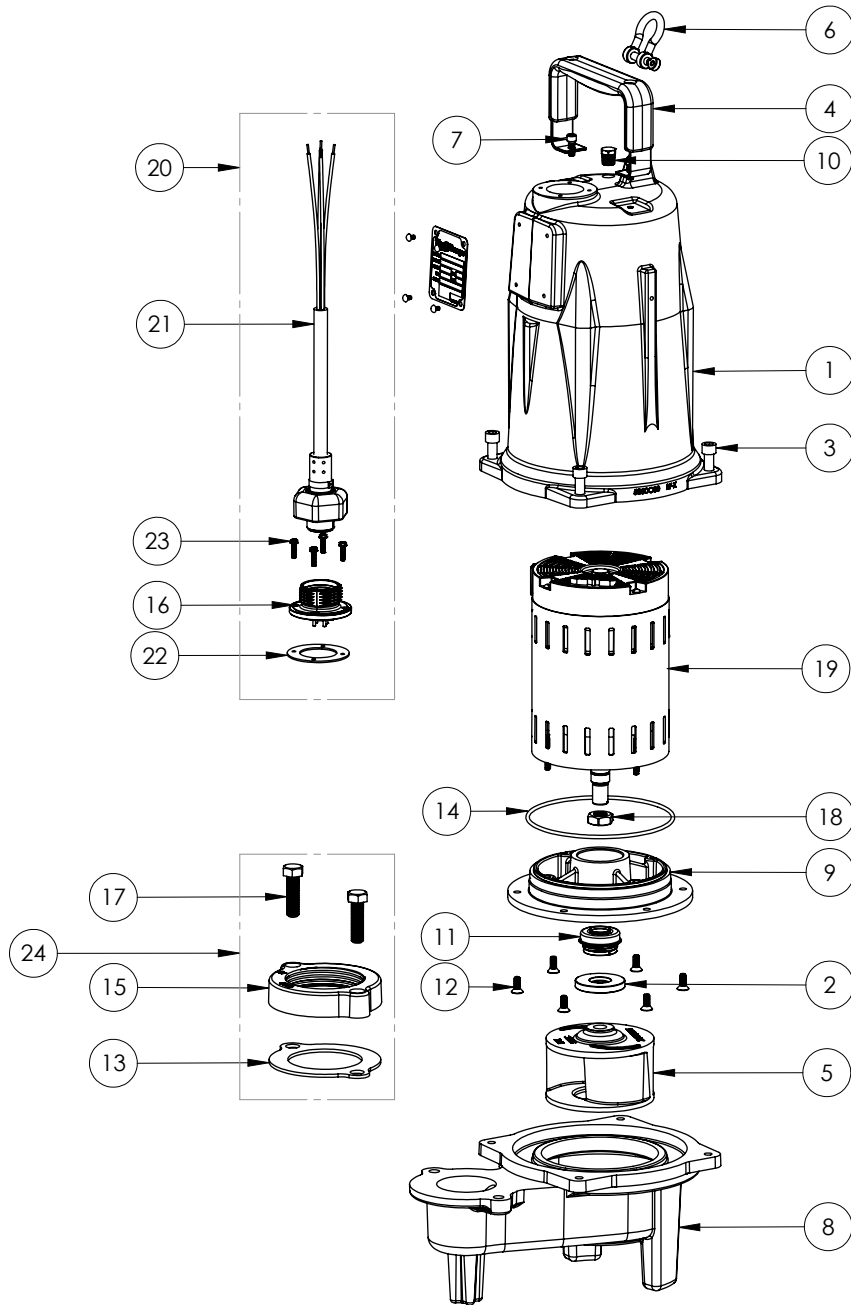

LEH204M3-2 (B67)

LEH204M3-2

LEH204M3-2 (B67)

#	PART #	DESCRIPTION	QTY	Note
1	5850000	MOTOR COVER	1	
2	5618000	DOUBLE LIP SEAL	1	[1]
3	5862000	BOLT, 3/8-16X1 SHCS SS	4	
4	5613000	HANDLE	1	
5	K001324	IMPELLER, CAST IRON, INCLUDES 5887000	1	
6	5611000	SHACKLE	1	
7	8103000	SCREW 1/4-20x5/8" HX SKT SS	2	
8	58730BR	LEH200 SERIES VOLUTE	1	
9	5851000	MOTOR PLATE	1	
10	50710A0	PIPE PLUG, 1/4" HEX HD BRASS NPTF	1	
11	5633000	3/4" UNITIZED SHAFT SEAL	1	[1]
12	8018000	1/4-20 x 5/8 SLOTTED FLAT HEAD BOLT	6	
13	5129000	FLANGE GASKET, FITS 2" OR 3"	1	
14	5617000	O-RING	1	
15	K001222	3" DISCHARGE KIT	1	
16	5629000	GRINDER CORDPLATE	1	
17	8037000	1/2-13 x 1-3/4 STAINLESS STEEL BOLT	2	
18	5887000	NUT, JAM, 5/8-18 HEX S.S.	1	
19	5884000	MOTOR 2HP 230-460V 3PH LEH	1	[1]
20	K001150	POWER CORD KIT	1	
21	K001357	POWER CORD, 25FT	1	
22	5060000	CORD PLATE GASKET	1	
23	8064000	#8-32 x 5/8 HEX WASHER HEAD SCREW	4	
24	K001222	3" DISCHARGE KIT	1	

PART NOTES:

[1] - Part requires factory authorized service. Contact Liberty Pumps at 1-800-543-2550