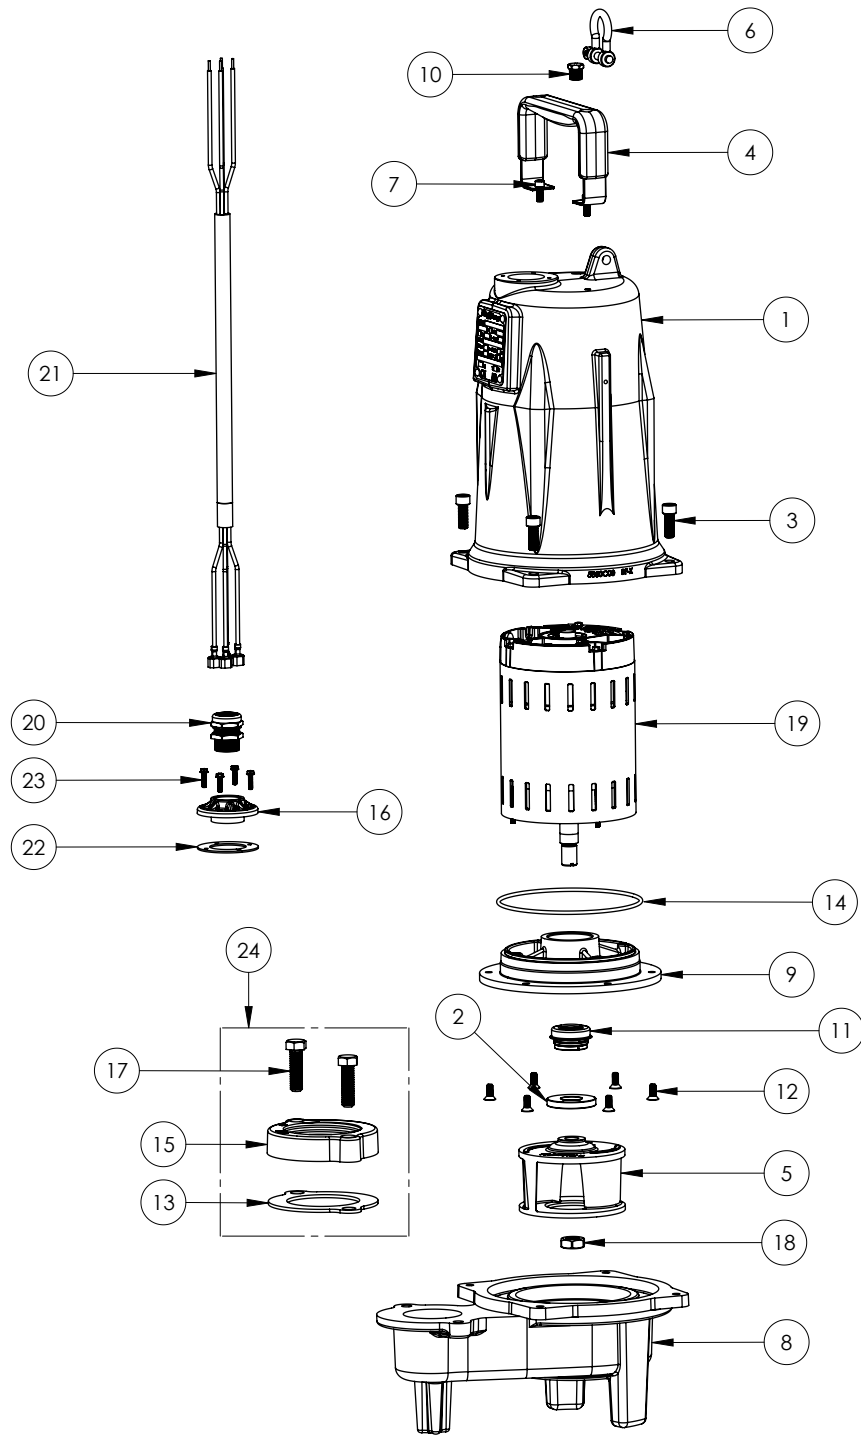

LEH204M3-3E (B84)

LEH204M3-3E

LEH204M3-3E (B84)

#	PART #	DESCRIPTION	QTY	Note
1	585000R	MOTOR COVER PAINTED	1	
2	5618000	DOUBLE LIP SEAL	1	[1]
3	5862000	BOLT, 3/8-16X1 SHCS SS	4	
4	5613000	HANDLE	1	
5	K001324	IMPELLER, CAST IRON, INCLUDES 5887000	1	
6	5611000	SHACKLE	1	
7	8103000	SCREW 1/4-20x5/8" HX SKT SS	2	
8	58730BR	LEH200 SERIES VOLUTE	1	
9	5851000	MOTOR PLATE	1	
10	50710A0	PIPE PLUG, 1/4" HEX HD BRASS NPTF	1	
11	5633000	3/4" UNITIZED SHAFT SEAL	1	[1]
12	8018000	1/4-20 x 5/8 SLOTTED FLAT HEAD BOLT	6	
13	5129000	FLANGE GASKET, FITS 2" OR 3"	1	
14	5617000	O-RING	1	
15	512200R	3" DISCHARGE FLANGE	1	
16	57890AR	PAINTED 3/4 NPT, CE CORD PLATE	1	
17	8037000	1/2-13 x 1-3/4 STAINLESS STEEL BOLT	2	
18	5887000	NUT, JAM, 5/8-18 HEX S.S.	1	
19	5884000	MOTOR 2HP 230-460V 3PH LEH	1	[1]
20	5790000	STRAIN RELIEF, 3/4 NPT STAINLESS, IEC	1	
21	K001419	IEC 3PH 10M CORD KIT	1	
22	5060000	CORD PLATE GASKET	1	
23	8064000	#8-32 x 5/8 HEX WASHER HEAD SCREW	4	
24	K001222	3" DISCHARGE KIT	1	

PART NOTES:

[1] - Part requires factory authorized service. Contact Liberty Pumps at 1-800-543-2550