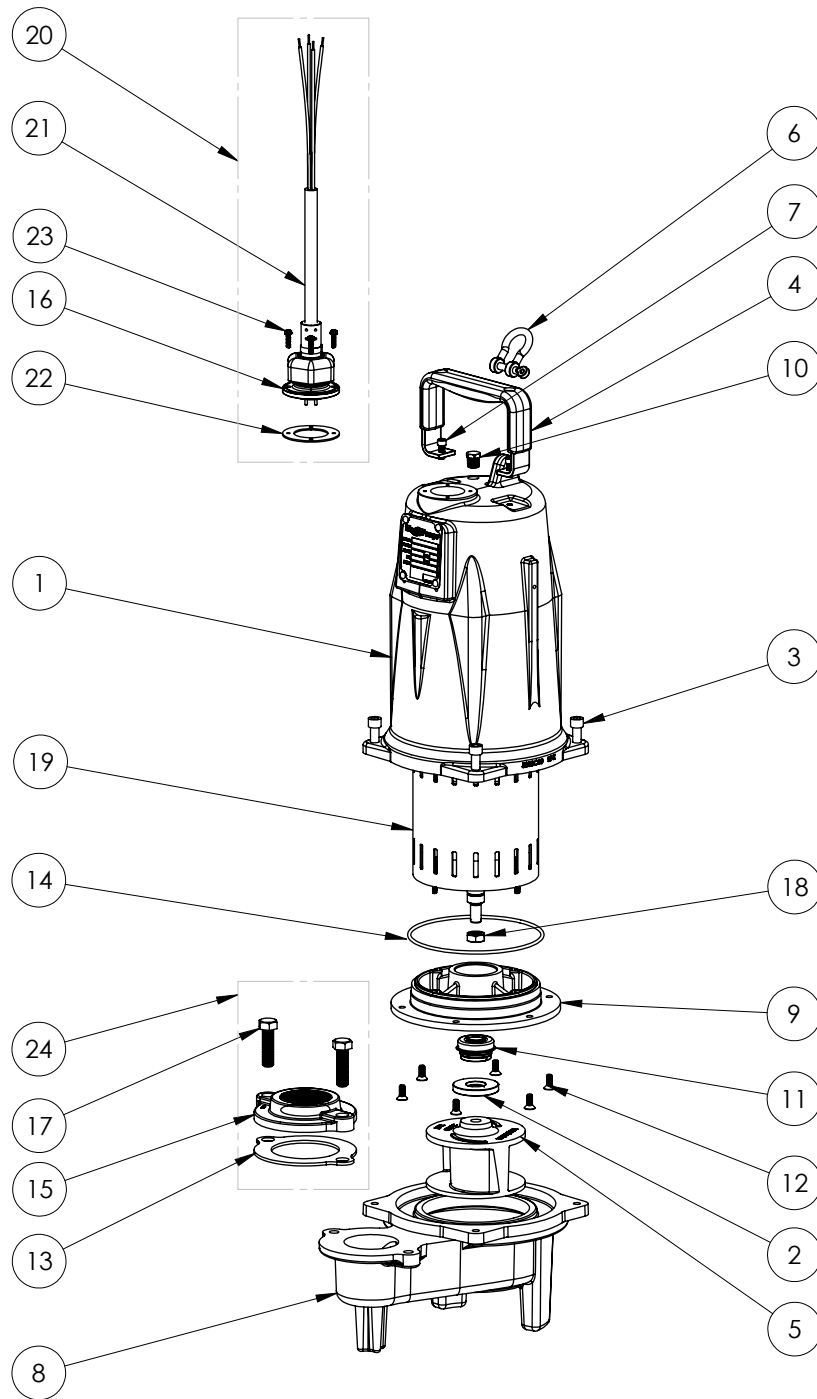

LEH204M2 (B54)

LEH204M2

LEH204M2 (B54)

#	PART #	DESCRIPTION	QTY	Note
1	5850000	MOTOR COVER	1	
2	5618000	DOUBLE LIP SEAL	1	[1]
3	5862000	BOLT, 3/8-16X1 SHCS SS	4	
4	5613000	HANDLE	1	
5	K001224	IMPELLER, CAST IRON, INCLUDES 8046000	1	
6	5611000	SHACKLE	1	
7	8103000	SCREW 1/4-20x5/8" HX SKT SS	2	
8	58730BR	LEH200 SERIES VOLUTE	1	
9	5851000	MOTOR PLATE	1	
10	5071000	BRASS OIL PLUG	1	
11	5633000	3/4" UNITIZED SHAFT SEAL	1	[1]
12	8018000	1/4-20 x 5/8 SLOTTED FLAT HEAD BOLT	6	
13	5129000	FLANGE GASKET, FITS 2" OR 3"	1	
14	5617000	O-RING	1	
15	K001221	2" DISCHARGE KIT	1	
16	5629000	GRINDER CORDPLATE	1	
17	8037000	1/2-13 x 1-3/4 STAINLESS STEEL BOLT	2	
18	8046000	1/2-20 HEX STAINLESS STEEL JAM NUT	1	
19	5884000	MOTOR 2HP 230-460V 3PH LEH	1	[1]
20	K001150	POWER CORD KIT	1	
21	K001357	POWER CORD, 25FT	1	
22	5060000	CORD PLATE GASKET	1	
23	8064000	#8-32 x 5/8 HEX WASHER HEAD SCREW	4	
24	K001221	2" DISCHARGE KIT	1	

PART NOTES:

[1] - Part requires factory authorized service. Contact Liberty Pumps at 1-800-543-2550