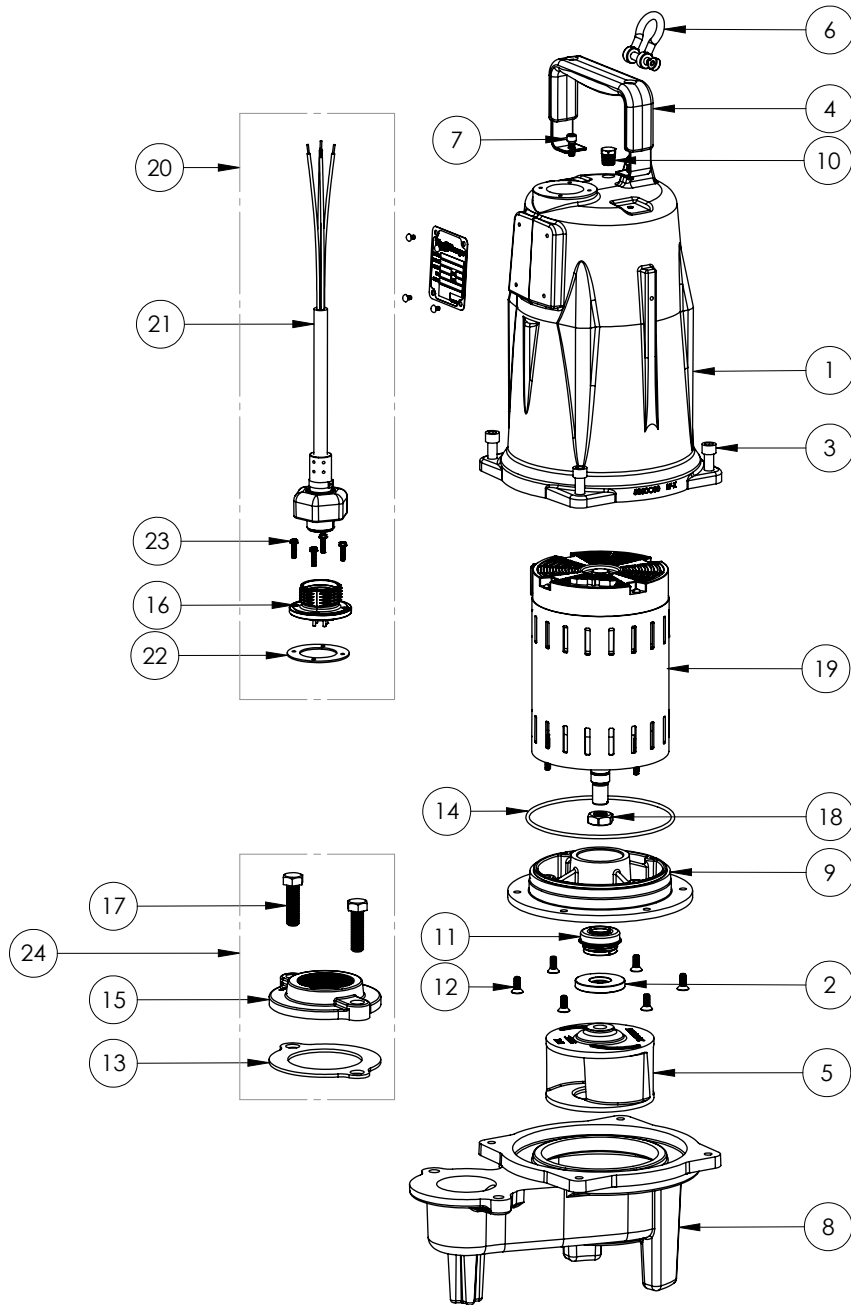

LEH203M2 (B67)

LEH203M2

LEH203M2 (B67)

#	PART #	DESCRIPTION	QTY	Note
1	5850000	MOTOR COVER	1	
2	5618000	DOUBLE LIP SEAL	1	[1]
3	5862000	BOLT, 3/8-16X1 SHCS SS	4	
4	5613000	HANDLE	1	
5	K001324	IMPELLER, CAST IRON, INCLUDES 5887000	1	
6	5611000	SHACKLE	1	
7	8103000	SCREW 1/4-20x5/8" HX SKT SS	2	
8	58730BR	LEH200 SERIES VOLUTE	1	
9	5851000	MOTOR PLATE	1	
10	50710A0	PIPE PLUG, 1/4" HEX HD BRASS NPTF	1	
11	5633000	3/4" UNITIZED SHAFT SEAL	1	[1]
12	8018000	1/4-20 x 5/8 SLOTTED FLAT HEAD BOLT	6	
13	5129000	FLANGE GASKET, FITS 2" OR 3"	1	
14	5617000	O-RING	1	
15	K001221	2" DISCHARGE KIT	1	
16	5629000	GRINDER CORDPLATE	1	
17	8037000	1/2-13 x 1-3/4 STAINLESS STEEL BOLT	2	
18	5887000	NUT, JAM, 5/8-18 HEX S.S.	1	
19	5884000	MOTOR 2HP 230-460V 3PH LEH	1	[1]
20	K001150	POWER CORD KIT	1	
21	K001357	POWER CORD, 25FT	1	
22	5060000	CORD PLATE GASKET	1	
23	8064000	#8-32 x 5/8 HEX WASHER HEAD SCREW	4	
24	K001221	2" DISCHARGE KIT	1	

PART NOTES:

[1] - Part requires factory authorized service. Contact Liberty Pumps at 1-800-543-2550