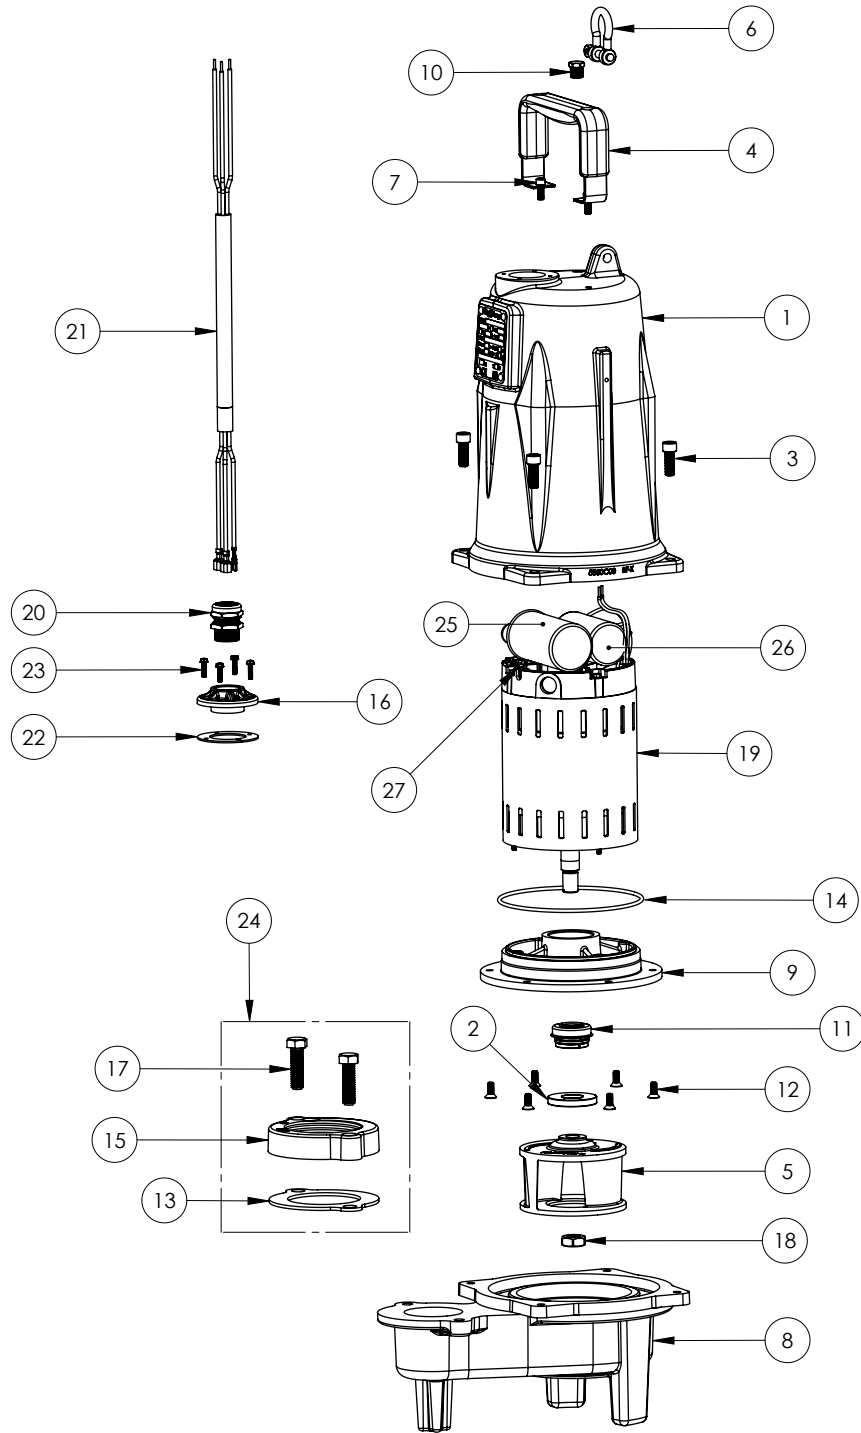

LEH202M3-3E (B84)

LEH202M3-3E

LEH202M3-3E (B84)

#	PART #	DESCRIPTION	QTY	Note
1	585000R	MOTOR COVER PAINTED	1	
2	5618000	DOUBLE LIP SEAL	1	[1]
3	5862000	BOLT, 3/8-16X1 SHCS SS	4	
4	5613000	HANDLE	1	
5	K001324	IMPELLER, CAST IRON, INCLUDES 5887000	1	
6	5611000	SHACKLE	1	
7	8103000	SCREW 1/4-20x5/8" HX SKT SS	2	
8	58730BR	LEH200 SERIES VOLUTE	1	
9	5851000	MOTOR PLATE	1	
10	50710A0	PIPE PLUG, 1/4" HEX HD BRASS NPTF	1	
11	5633000	3/4" UNITIZED SHAFT SEAL	1	[1]
12	8018000	1/4-20 x 5/8 SLOTTED FLAT HEAD BOLT	6	
13	5129000	FLANGE GASKET, FITS 2" OR 3"	1	
14	5617000	O-RING	1	
15	512200R	3" DISCHARGE FLANGE	1	
16	57890AR	PAINTED 3/4 NPT, CE CORD PLATE	1	
17	8037000	1/2-13 x 1-3/4 STAINLESS STEEL BOLT	2	
18	5887000	NUT, JAM, 5/8-18 HEX S.S.	1	
19	5444000	MOTOR 2HP 230V 1PH 50HZ	1	[1]
20	5790000	STRAIN RELIEF, 3/4 NPT STAINLESS, IEC	1	
21	K001418	IEC SINGLE PHASE 10M CORD KIT	1	
22	5060000	CORD PLATE GASKET	1	
23	8064000	#8-32 x 5/8 HEX WASHER HEAD SCREW	4	
24	K001222	3" DISCHARGE KIT	1	
25	K001228	RUN CAPACITOR	1	
26	K001227	START CAPACITOR	1	
27	K001229	START SWITCH	1	

PART NOTES:

[1] - Part requires factory authorized service. Contact Liberty Pumps at 1-800-543-2550