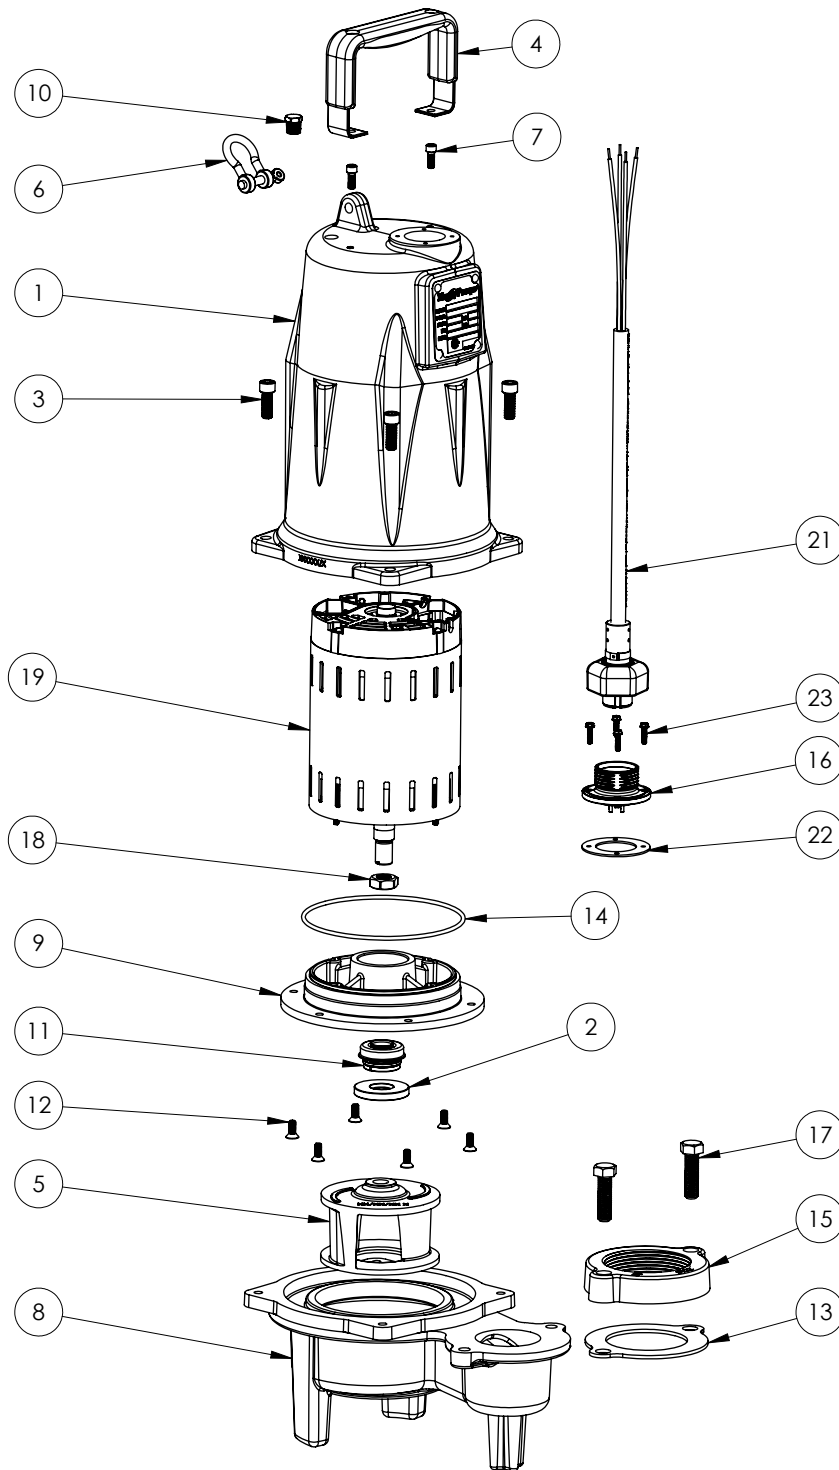

LEH204M3-5 (B67)

LEH204M3-5

LEH204M3-5 (B67)

#	PART #	DESCRIPTION	QTY	Note
1	5850000	MOTOR COVER	1	
2	5618000	DOUBLE LIP SEAL	1	[1]
3	5862000	BOLT, 3/8-16X1 SHCS SS	4	
4	5613000	HANDLE	1	
5	K001324	IMPELLER, CAST IRON, INCLUDES 5887000	1	
6	5611000	SHACKLE	1	
7	8103000	SCREW 1/4-20x5/8" HX SKT SS	2	
8	58730BR	LEH200 SERIES VOLUTE	1	
9	5851000	MOTOR PLATE	1	
10	50710A0	PIPE PLUG, 1/4" HEX HD BRASS NPTF	1	
11	5633000	3/4" UNITIZED SHAFT SEAL	1	[1]
12	8018000	1/4-20 x 5/8 SLOTTED FLAT HEAD BOLT	6	
13	5129000	FLANGE GASKET, FITS 2" OR 3"	1	
14	5617000	O-RING	1	
15	K001222	3" DISCHARGE KIT	1	
16	5629000	GRINDER CORDPLATE	1	
17	8037000	1/2-13 x 1-3/4 STAINLESS STEEL BOLT	2	
18	5887000	NUT, JAM, 5/8-18 HEX S.S.	1	
19	5884000	MOTOR 2HP 230-460V 3PH LEH	1	[1]
20	K001586	56310D0 50' CORD KIT	1	
21	K001150	POWER CORD KIT	1	
22	5060000	CORD PLATE GASKET	1	
23	8064000	#8-32 x 5/8 HEX WASHER HEAD SCREW	4	

PART NOTES:

[1] - Part requires factory authorized service. Contact Liberty Pumps at 1-800-543-2550