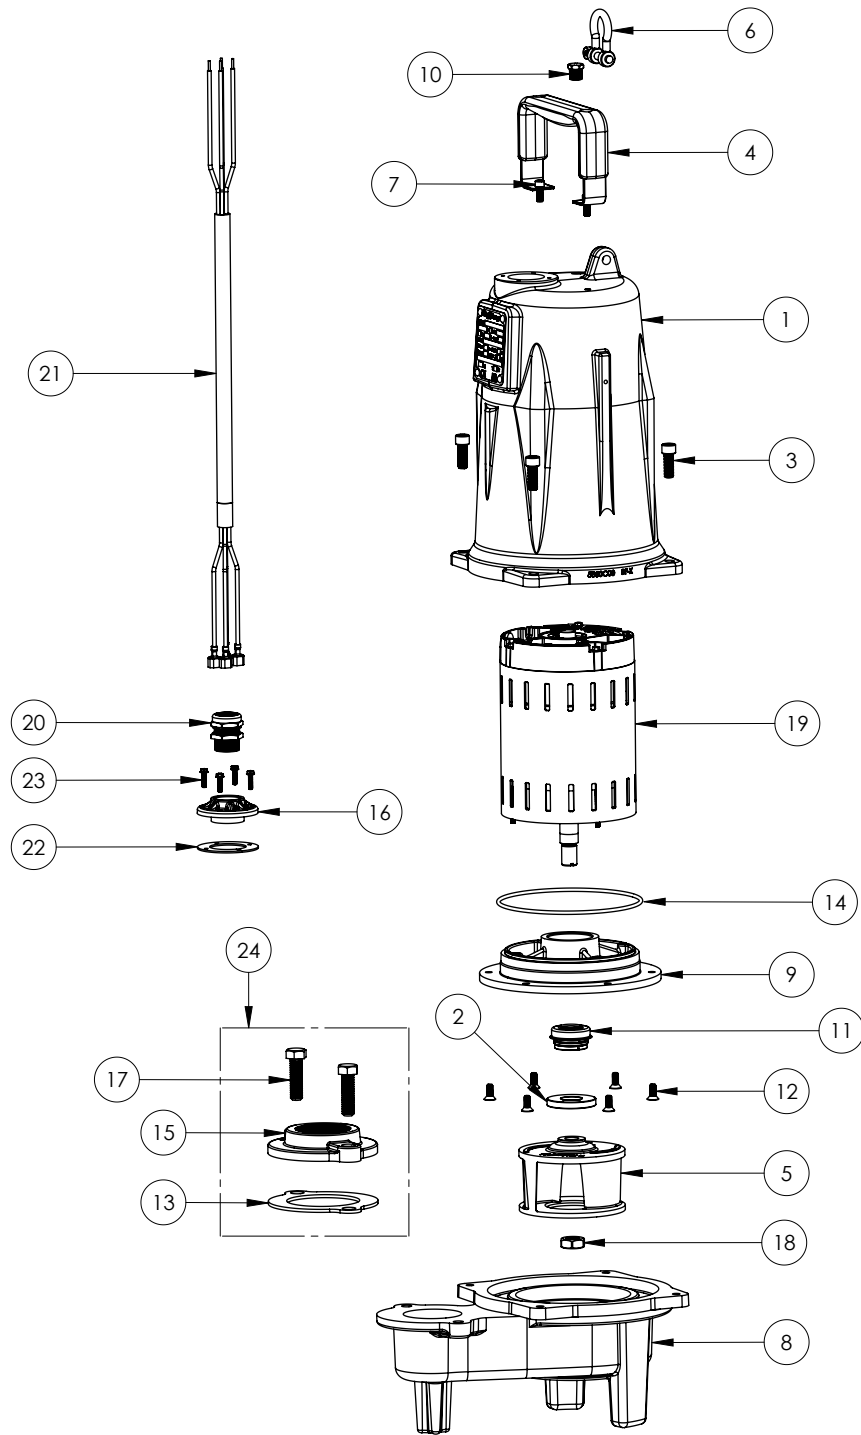

LEH204M2-3E

LEH204M2-3E

LEH204M2-3E

#	PART #	DESCRIPTION	QTY	Note
1	585000R	MOTOR COVER PAINTED	1	
2	5618000	DOUBLE LIP SEAL	1	[1]
3	5862000	BOLT, 3/8-16X1 SHCS SS	4	
4	5613000	HANDLE	1	
5	K001324	IMPELLER, CAST IRON, INCLUDES 5887000	1	
6	5611000	SHACKLE	1	
7	8103000	SCREW 1/4-20x5/8" HX SKT SS	2	
8	58730BR	LEH200 SERIES VOLUTE	1	
9	5851000	MOTOR PLATE	1	
10	50710A0	PIPE PLUG, 1/4" HEX HD BRASS NPTF	1	
11	5633000	3/4" UNITIZED SHAFT SEAL	1	[1]
12	8018000	1/4-20 x 5/8 SLOTTED FLAT HEAD BOLT	6	
13	5129000	FLANGE GASKET, FITS 2" OR 3"	1	
14	5617000	O-RING	1	
15	512100R	2" DISCHARGE FLANGE	1	
16	57890AR	PAINTED 3/4 NPT, CE CORD PLATE	1	
17	8037000	1/2-13 x 1-3/4 STAINLESS STEEL BOLT	2	
18	5887000	NUT, JAM, 5/8-18 HEX S.S.	1	
19	5884000	MOTOR 2HP 230-460V 3PH LEH	1	[1]
20	5790000	STRAIN RELIEF, 3/4 NPT STAINLESS, IEC	1	
21	K001419	IEC 3PH 10M CORD KIT	1	
22	5060000	CORD PLATE GASKET	1	
23	8064000	#8-32 x 5/8 HEX WASHER HEAD SCREW	4	
24	K001221	2" DISCHARGE KIT	1	

PART NOTES:

[1] - Part requires factory authorized service. Contact Liberty Pumps at 1-800-543-2550