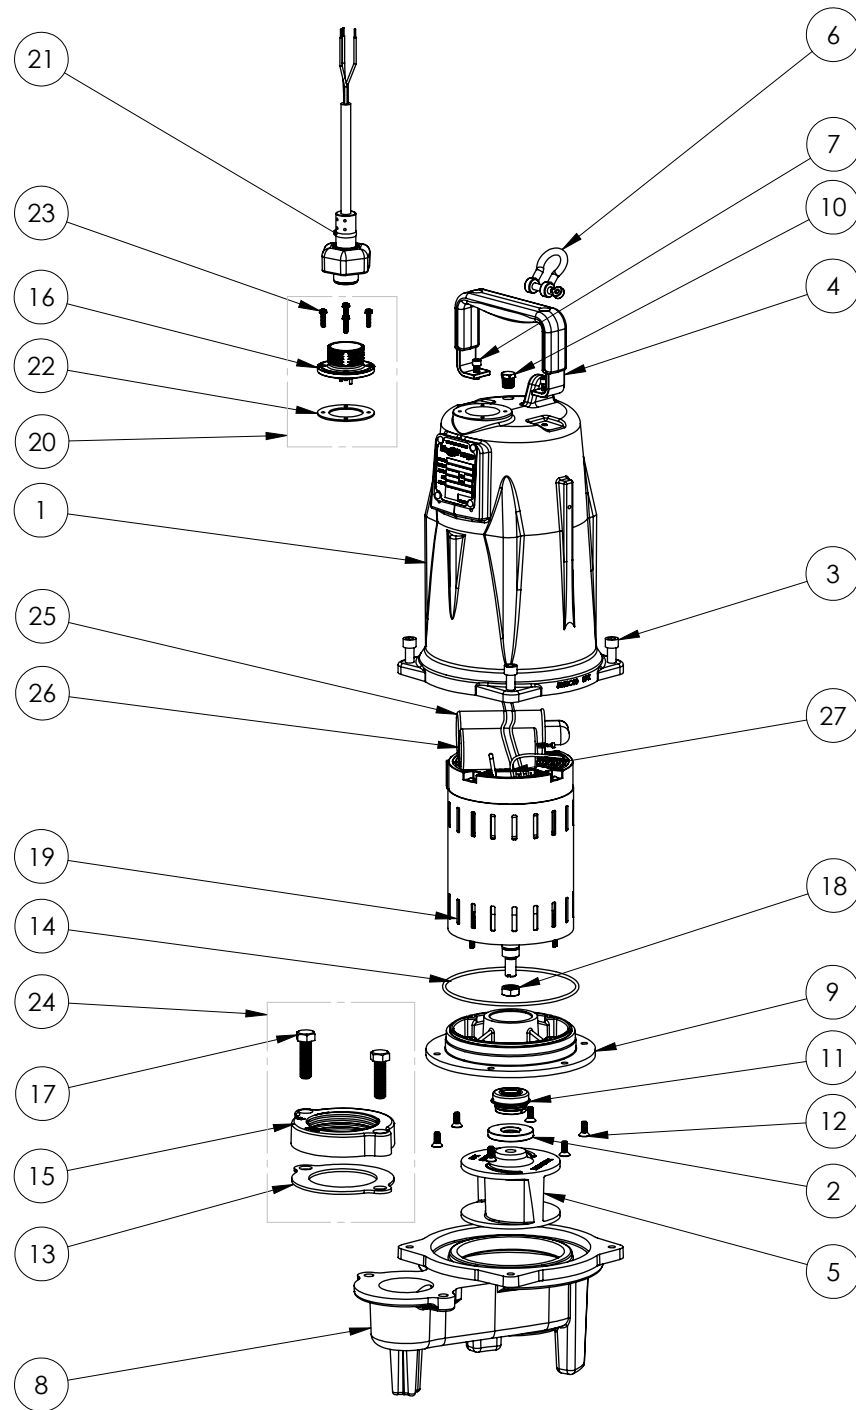

LEH202M3 (B54)

LEH202M3

LEH202M3 (B54)

#	PART #	DESCRIPTION	QTY	Note
1	5850000	MOTOR COVER	1	
2	5618000	DOUBLE LIP SEAL	1	[1]
3	5862000	BOLT, 3/8-16X1 SHCS SS	4	
4	5613000	HANDLE	1	
5	K001224	IMPELLER, CAST IRON, INCLUDES 8046000	1	
6	5611000	SHACKLE	1	
7	8103000	SCREW 1/4-20x5/8" HX SKT SS	2	
8	58730BR	LEH200 SERIES VOLUTE	1	
9	5851000	MOTOR PLATE	1	
10	5071000	BRASS OIL PLUG	1	
11	5633000	3/4" UNITIZED SHAFT SEAL	1	[1]
12	8018000	1/4-20 x 5/8 SLOTTED FLAT HEAD BOLT	6	
13	5129000	FLANGE GASKET, FITS 2" OR 3"	1	
14	5617000	O-RING	1	
15	K001222	3" DISCHARGE KIT	1	
16	5619000	GRINDER CORDPLATE	1	
17	8037000	1/2-13 x 1-3/4 STAINLESS STEEL BOLT	2	
18	8046000	1/2-20 HEX STAINLESS STEEL JAM NUT	1	
19	5883000	MOTOR 2HP 230V 1PH 2 POLE LEH	1	[1]
20	K001216	5619000, CORDPLATE	1	
21	K001225	POWER CORD KIT	1	
22	5060000	CORD PLATE GASKET	1	
23	8064000	#8-32 x 5/8 HEX WASHER HEAD SCREW	4	
24	K001222	3" DISCHARGE KIT	1	
25	K001228	RUN CAPACITOR	1	
26	K001227	START CAPACITOR	1	
27	K001229	START SWITCH	1	

PART NOTES:

[1] - Part requires factory authorized service. Contact Liberty Pumps at 1-800-543-2550