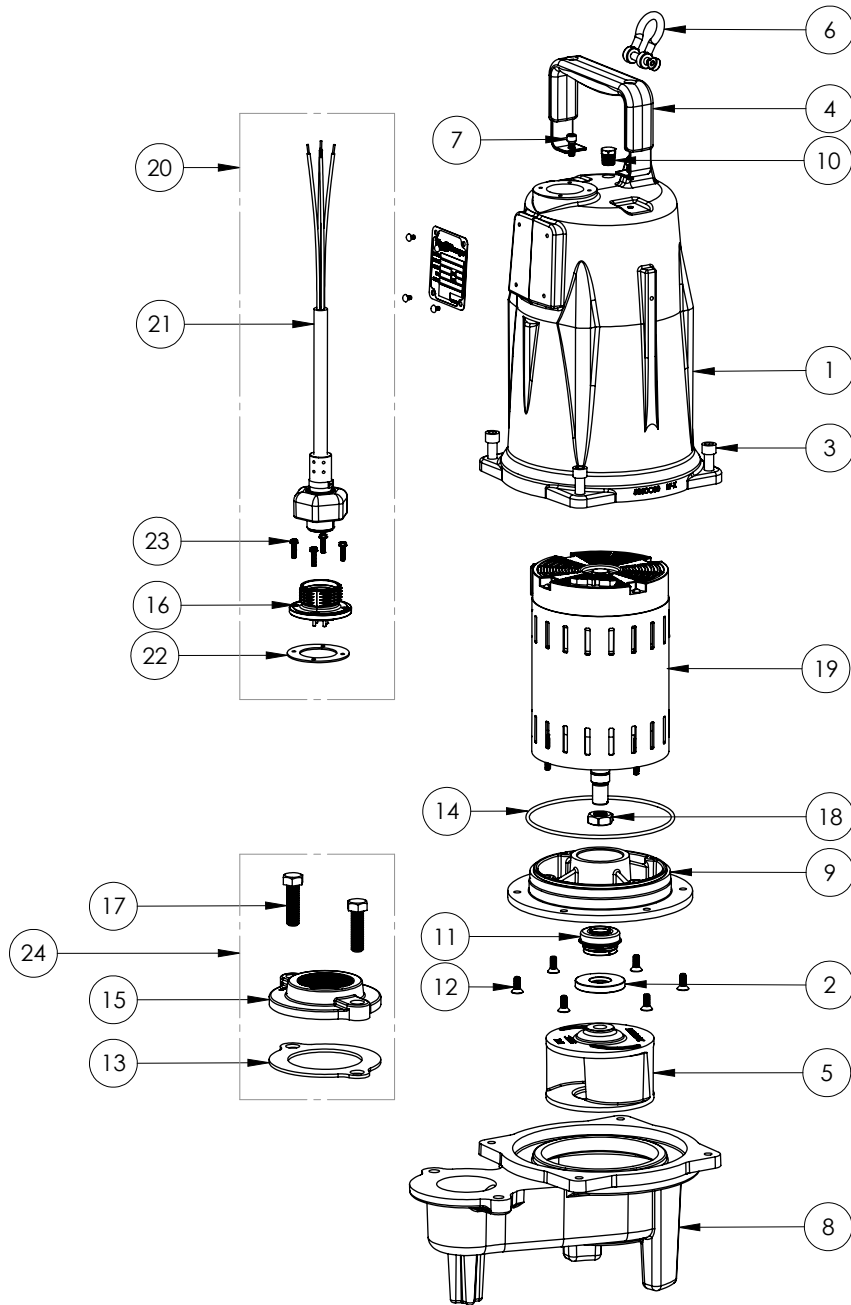

LEH204M2 (B67)

LEH204M2

LEH204M2 (B67)

#	PART #	DESCRIPTION	QTY	Note
1	5850000	MOTOR COVER	1	
2	5618000	DOUBLE LIP SEAL	1	[1]
3	5862000	BOLT, 3/8-16X1 SHCS SS	4	
4	5613000	HANDLE	1	
5	K001324	IMPELLER, CAST IRON, INCLUDES 5887000	1	
6	5611000	SHACKLE	1	
7	8103000	SCREW 1/4-20x5/8" HX SKT SS	2	
8	58730BR	LEH200 SERIES VOLUTE	1	
9	5851000	MOTOR PLATE	1	
10	50710A0	PIPE PLUG, 1/4" HEX HD BRASS NPTF	1	
11	5633000	3/4" UNITIZED SHAFT SEAL	1	[1]
12	8018000	1/4-20 x 5/8 SLOTTED FLAT HEAD BOLT	6	
13	5129000	FLANGE GASKET, FITS 2" OR 3"	1	
14	5617000	O-RING	1	
15	K001221	2" DISCHARGE KIT	1	
16	5629000	GRINDER CORDPLATE	1	
17	8037000	1/2-13 x 1-3/4 STAINLESS STEEL BOLT	2	
18	5887000	NUT, JAM, 5/8-18 HEX S.S.	1	
19	5884000	MOTOR 2HP 230-460V 3PH LEH	1	[1]
20	K001150	POWER CORD KIT	1	
21	K001357	POWER CORD, 25FT	1	
22	5060000	CORD PLATE GASKET	1	
23	8064000	#8-32 x 5/8 HEX WASHER HEAD SCREW	4	
24	K001221	2" DISCHARGE KIT	1	

PART NOTES:

[1] - Part requires factory authorized service. Contact Liberty Pumps at 1-800-543-2550