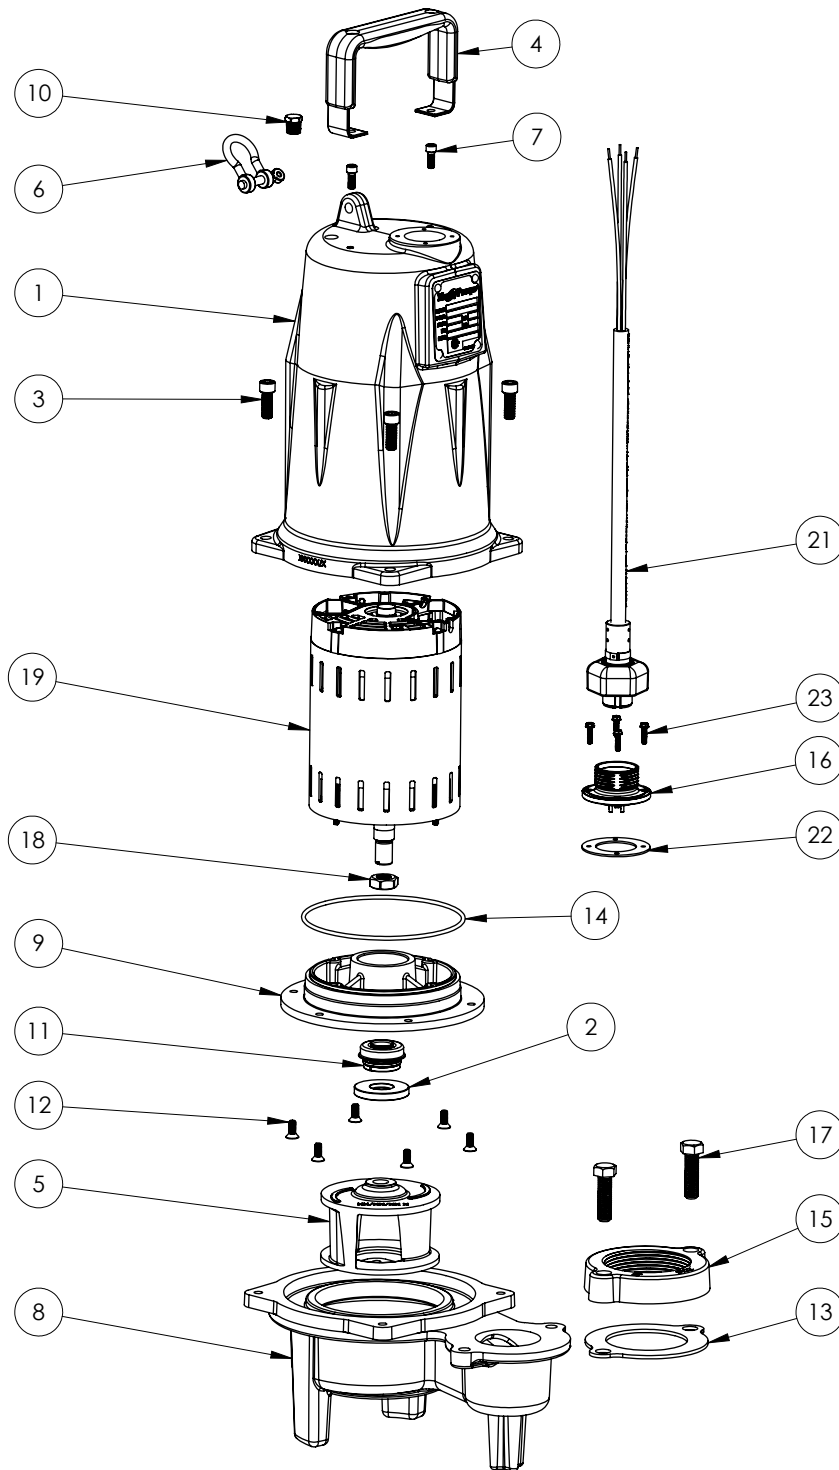

LEH203M3-3 (B67)

LEH203M3-3

LEH203M3-3 (B67)

#	PART #	DESCRIPTION	QTY	Note
1	5850000	MOTOR COVER	1	
2	5618000	DOUBLE LIP SEAL	1	[1]
3	5862000	BOLT, 3/8-16X1 SHCS SS	4	
4	5613000	HANDLE	1	
5	K001324	IMPELLER, CAST IRON, INCLUDES 5887000	1	
6	5611000	SHACKLE	1	
7	8103000	SCREW 1/4-20x5/8" HX SKT SS	2	
8	58730BR	LEH200 SERIES VOLUTE	1	
9	5851000	MOTOR PLATE	1	
10	50710A0	PIPE PLUG, 1/4" HEX HD BRASS NPTF	1	
11	5633000	3/4" UNITIZED SHAFT SEAL	1	[1]
12	8018000	1/4-20 x 5/8 SLOTTED FLAT HEAD BOLT	6	
13	5129000	FLANGE GASKET, FITS 2" OR 3"	1	
14	5617000	O-RING	1	
15	K001222	3" DISCHARGE KIT	1	
16	5629000	GRINDER CORDPLATE	1	
17	8037000	1/2-13 x 1-3/4 STAINLESS STEEL BOLT	2	
18	5887000	NUT, JAM, 5/8-18 HEX S.S.	1	
19	5884000	MOTOR 2HP 230-460V 3PH LEH	1	[1]
20	K001383	56310C0 35' CORD KIT	1	
21	K001150	POWER CORD KIT	1	
22	5060000	CORD PLATE GASKET	1	
23	8064000	#8-32 x 5/8 HEX WASHER HEAD SCREW	4	

PART NOTES:

[1] - Part requires factory authorized service. Contact Liberty Pumps at 1-800-543-2550