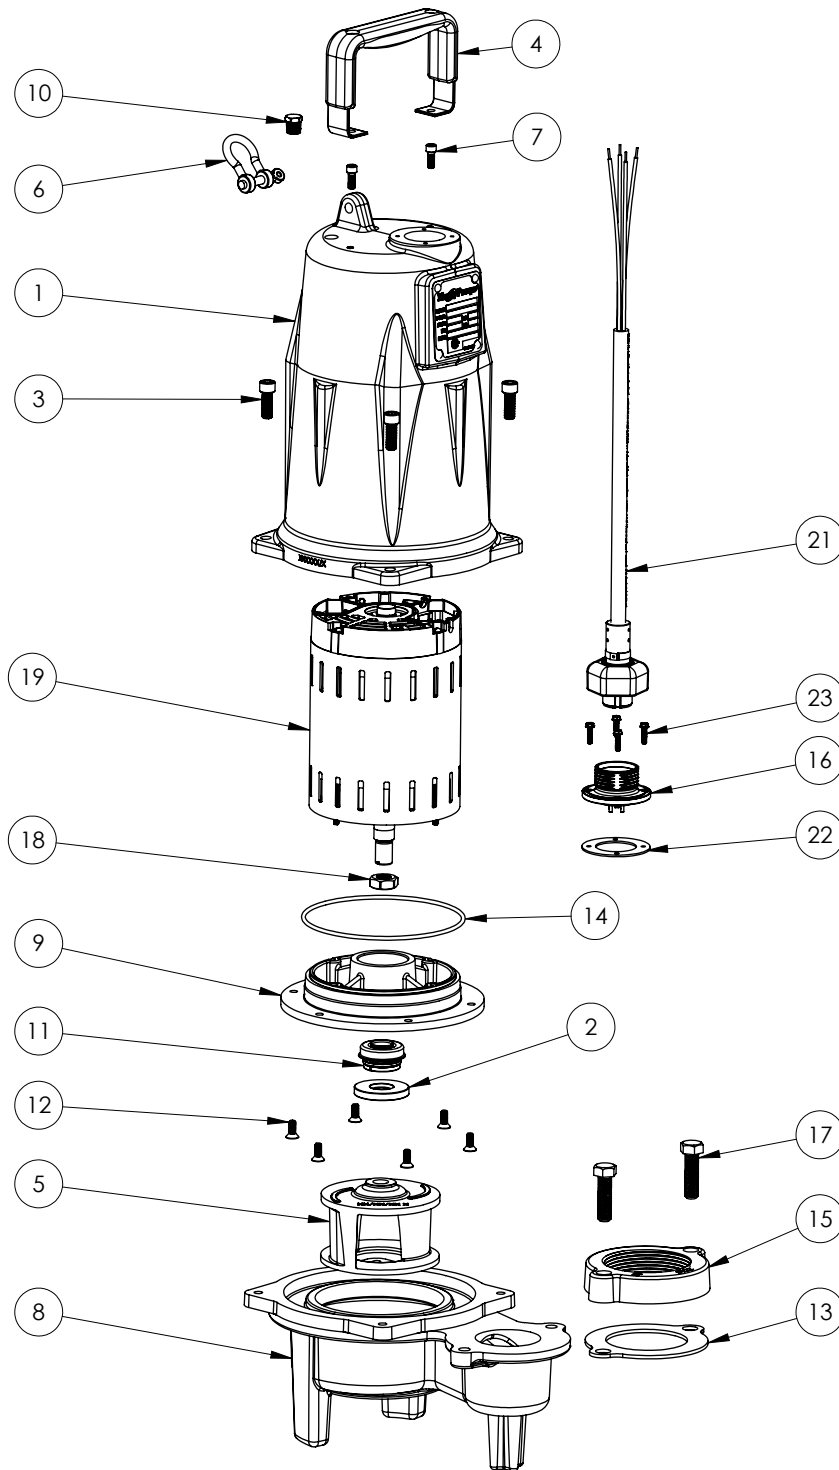

LEH205M3-3 (B67)

LEH205M3-3

LEH205M3-3 (B67)

#	PART #	DESCRIPTION	QTY	Note
1	5850000	MOTOR COVER	1	
2	5618000	DOUBLE LIP SEAL	1	[1]
3	5862000	BOLT, 3/8-16X1 SHCS SS	4	
4	5613000	HANDLE	1	
5	K001324	IMPELLER, CAST IRON, INCLUDES 5887000	1	
6	5611000	SHACKLE	1	
7	8103000	SCREW 1/4-20x5/8" HX SKT SS	2	
8	58730BR	LEH200 SERIES VOLUTE	1	
9	5851000	MOTOR PLATE	1	
10	50710A0	PIPE PLUG, 1/4" HEX HD BRASS NPTF	1	
11	5633000	3/4" UNITIZED SHAFT SEAL	1	[1]
12	8018000	1/4-20 x 5/8 SLOTTED FLAT HEAD BOLT	6	
13	5129000	FLANGE GASKET, FITS 2" OR 3"	1	
14	5617000	O-RING	1	
15	K001222	3" DISCHARGE KIT	1	
16	5629000	GRINDER CORDPLATE	1	
17	8037000	1/2-13 x 1-3/4 STAINLESS STEEL BOLT	2	
18	5887000	NUT, JAM, 5/8-18 HEX S.S.	1	
19	5885000	MOTOR 2HP 575V 3PH LEH	1	[1]
20	K001383	56310C0 35' CORD KIT	1	
21	K001150	POWER CORD KIT	1	
22	5060000	CORD PLATE GASKET	1	
23	8064000	#8-32 x 5/8 HEX WASHER HEAD SCREW	4	

PART NOTES:

[1] - Part requires factory authorized service. Contact Liberty Pumps at 1-800-543-2550