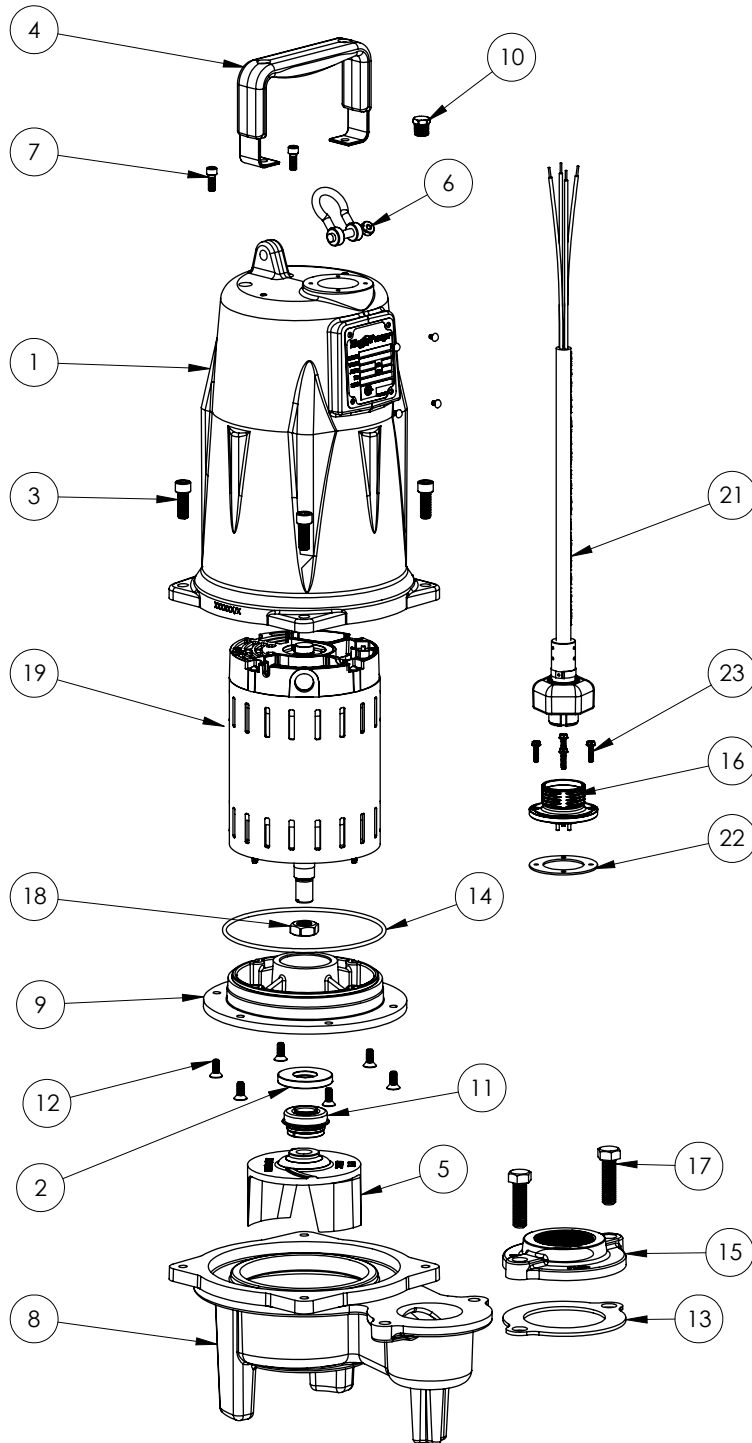

PART NOTES:

[1] - Part requires factory authorized service. Contact Liberty Pumps at 1-800-543-2550

LEH155M2-5 (B67)

LEH155M2-5**LEH155M2-5 (B67)**

#	PART #	DESCRIPTION	QTY	Note
1	5850000	MOTOR COVER	1	
2	5618000	DOUBLE LIP SEAL	1	[1]
3	5862000	BOLT, 3/8-16X1 SHCS SS	4	
4	5613000	HANDLE	1	
5	K001323	IMPELLER, CAST IRON, INCLUDES 5887000	1	
6	5611000	SHACKLE	1	
7	8103000	SCREW 1/4-20x5/8" HX SKT SS	2	
8	58730AR	LEH150 SERIES VOLUTE	1	
9	5851000	MOTOR PLATE	1	
10	50710A0	PIPE PLUG, 1/4" HEX HD BRASS NPTF	1	
11	5633000	3/4" UNITIZED SHAFT SEAL	1	[1]
12	8018000	1/4-20 x 5/8 SLOTTED FLAT HEAD BOLT	6	
13	5129000	FLANGE GASKET, FITS 2" OR 3"	1	
14	5617000	O-RING	1	
15	K001221	2" DISCHARGE KIT	1	
16	5629000	GRINDER CORDPLATE	1	
17	8037000	1/2-13 x 1-3/4 STAINLESS STEEL BOLT	2	
18	5887000	NUT, JAM, 5/8-18 HEX S.S.	1	
19	5885000	MOTOR 2HP 575V 3PH LEH	1	[1]
20	K001586	56310D0 50' CORD KIT	1	
21	K001150	POWER CORD KIT	1	
22	5060000	CORD PLATE GASKET	1	
23	8064000	#8-32 x 5/8 HEX WASHER HEAD SCREW	4	