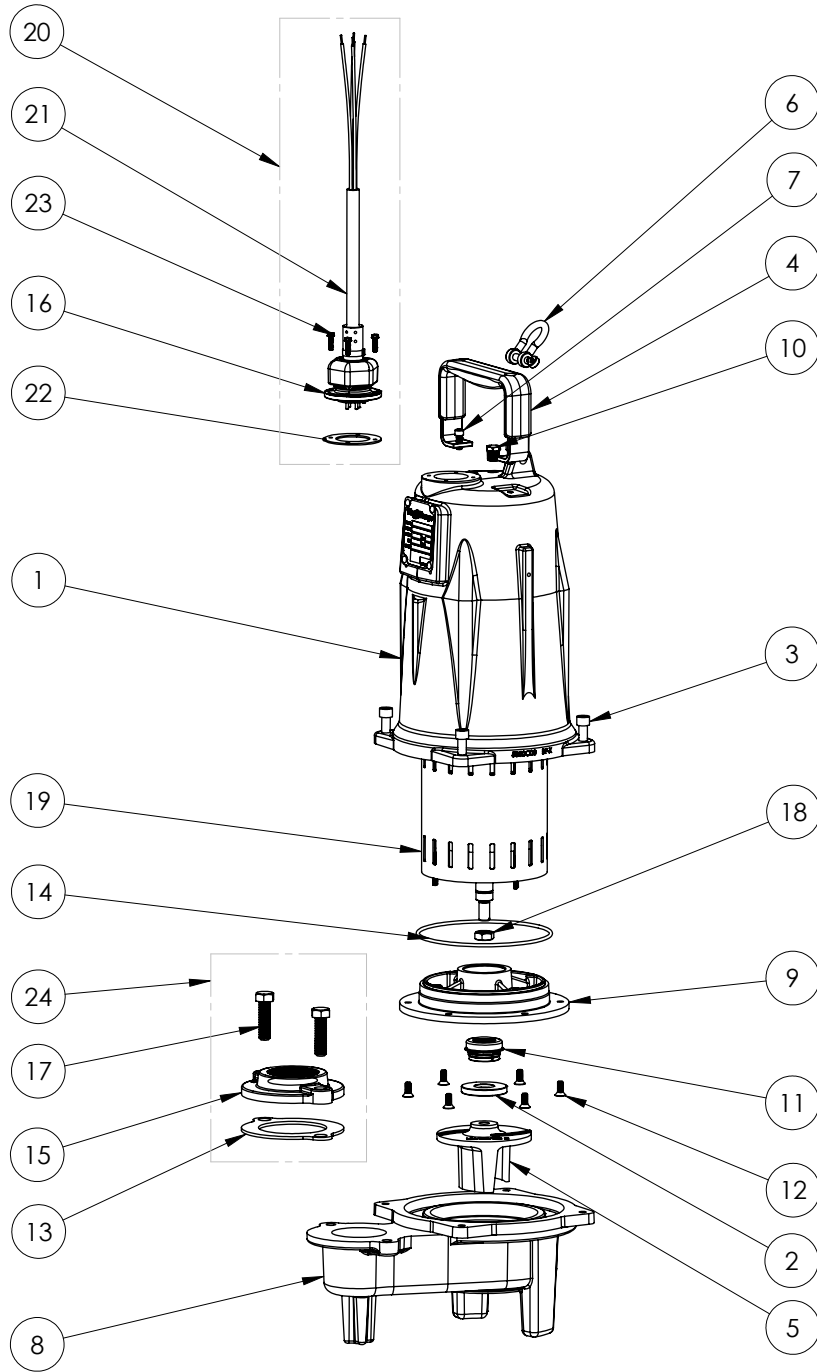

LEH155M2 (B54)

LEH155M2**LEH155M2 (B54)**

#	PART #	DESCRIPTION	QTY	Note
1	5850000	MOTOR COVER	1	
2	5618000	DOUBLE LIP SEAL	1	[1]
3	5862000	BOLT, 3/8-16X1 SHCS SS	4	
4	5613000	HANDLE	1	
5	K001223	IMPELLER, CAST IRON, INCLUDES 8046000	1	
6	5611000	SHACKLE	1	
7	8103000	SCREW 1/4-20x5/8" HX SKT SS	2	
8	58730AR	LEH150 SERIES VOLUTE	1	
9	5851000	MOTOR PLATE	1	
10	5071000	BRASS OIL PLUG	1	
11	5633000	3/4" UNITIZED SHAFT SEAL	1	[1]
12	8018000	1/4-20 x 5/8 SLOTTED FLAT HEAD BOLT	6	
13	5129000	FLANGE GASKET, FITS 2" OR 3"	1	
14	5617000	O-RING	1	
15	K001221	2" DISCHARGE KIT	1	
16	5629000	GRINDER CORDPLATE	1	
17	8037000	1/2-13 x 1-3/4 STAINLESS STEEL BOLT	2	
18	8046000	1/2-20 HEX STAINLESS STEEL JAM NUT	1	
19	5885000	MOTOR 2HP 575V 3PH LEH	1	[1]
20	K001150	POWER CORD KIT	1	
21	K001357	POWER CORD, 25FT	1	
22	5060000	CORD PLATE GASKET	1	
23	8064000	#8-32 x 5/8 HEX WASHER HEAD SCREW	4	
24	K001221	2" DISCHARGE KIT	1	

PART NOTES:

[1] - Part requires factory authorized service. Contact Liberty Pumps at 1-800-543-2550

LEH155M2 (B67)

LEH155M2**LEH155M2 (B67)**

#	PART #	DESCRIPTION	QTY	Note
1	5850000	MOTOR COVER	1	
2	5618000	DOUBLE LIP SEAL	1	[1]
3	5862000	BOLT, 3/8-16X1 SHCS SS	4	
4	5613000	HANDLE	1	
5	K001323	IMPELLER, CAST IRON, INCLUDES 5887000	1	
6	5611000	SHACKLE	1	
7	8103000	SCREW 1/4-20x5/8" HX SKT SS	2	
8	58730AR	LEH150 SERIES VOLUTE	1	
9	5851000	MOTOR PLATE	1	
10	50710A0	PIPE PLUG, 1/4" HEX HD BRASS NPTF	1	
11	5633000	3/4" UNITIZED SHAFT SEAL	1	[1]
12	8018000	1/4-20 x 5/8 SLOTTED FLAT HEAD BOLT	6	
13	5129000	FLANGE GASKET, FITS 2" OR 3"	1	
14	5617000	O-RING	1	
15	K001221	2" DISCHARGE KIT	1	
16	5629000	GRINDER CORDPLATE	1	
17	8037000	1/2-13 x 1-3/4 STAINLESS STEEL BOLT	2	
18	5887000	NUT, JAM, 5/8-18 HEX S.S.	1	
19	5885000	MOTOR 2HP 575V 3PH LEH	1	[1]
20	K001150	POWER CORD KIT	1	
21	K001357	POWER CORD, 25FT	1	
22	5060000	CORD PLATE GASKET	1	
23	8064000	#8-32 x 5/8 HEX WASHER HEAD SCREW	4	
24	K001221	2" DISCHARGE KIT	1	