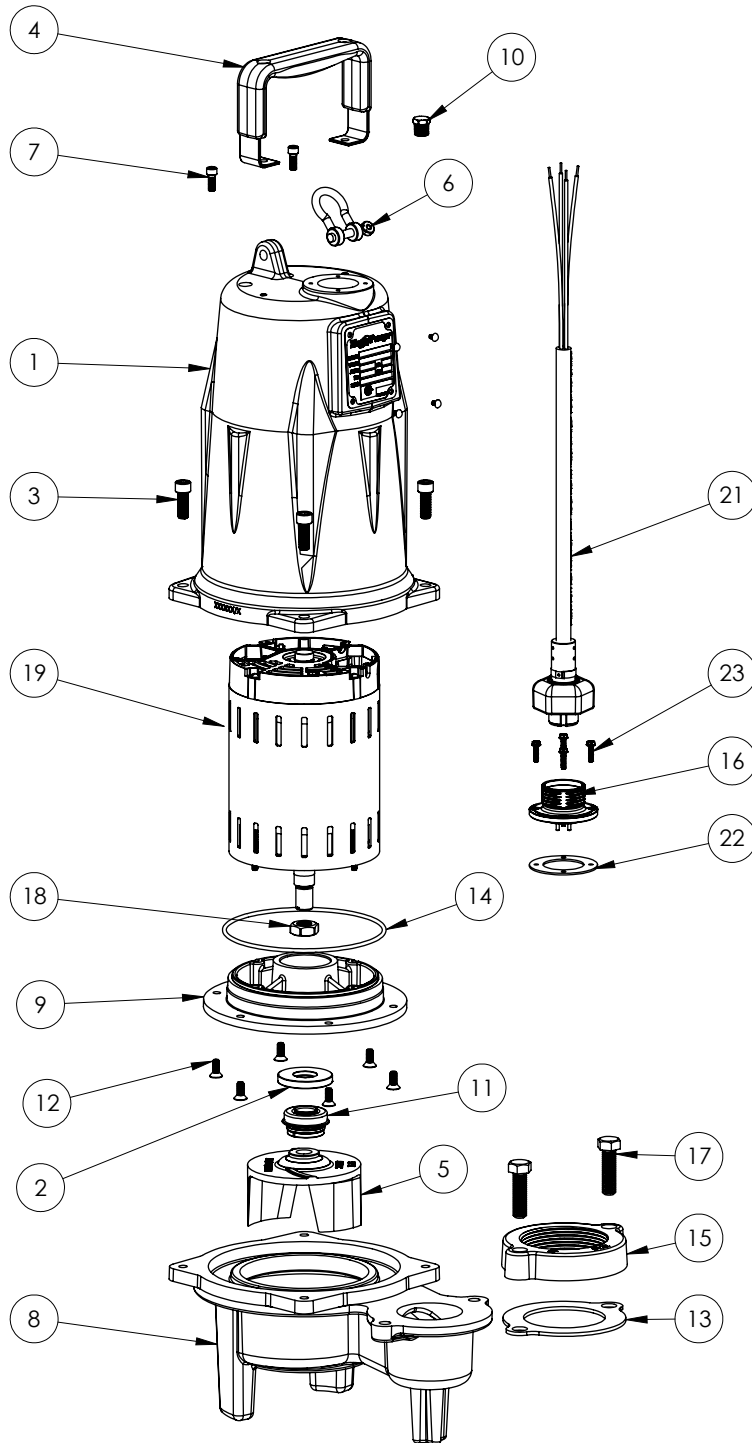

LEH155M3-5 (B67)

LEH155M3-5

LEH155M3-5 (B67)

#	PART #	DESCRIPTION	QTY	Note
1	5850000	MOTOR COVER	1	
2	5618000	DOUBLE LIP SEAL	1	[1]
3	5862000	BOLT, 3/8-16X1 SHCS SS	4	
4	5613000	HANDLE	1	
5	K001323	IMPELLER, CAST IRON, INCLUDES 5887000	1	
6	5611000	SHACKLE	1	
7	8103000	SCREW 1/4-20x5/8" HX SKT SS	2	
8	58730AR	LEH150 SERIES VOLUTE	1	
9	5851000	MOTOR PLATE	1	
10	50710A0	PIPE PLUG, 1/4" HEX HD BRASS NPTF	1	
11	5633000	3/4" UNITIZED SHAFT SEAL	1	[1]
12	8018000	1/4-20 x 5/8 SLOTTED FLAT HEAD BOLT	6	
13	5129000	FLANGE GASKET, FITS 2" OR 3"	1	
14	5617000	O-RING	1	
15	K001222	3" DISCHARGE KIT	1	
16	5629000	GRINDER CORDPLATE	1	
17	8037000	1/2-13 x 1-3/4 STAINLESS STEEL BOLT	2	
18	5887000	NUT, JAM, 5/8-18 HEX S.S.	1	
19	5885000	MOTOR 2HP 575V 3PH LEH	1	[1]
20	K001586	56310D0 50' CORD KIT	1	
21	K001150	POWER CORD KIT	1	
22	5060000	CORD PLATE GASKET	1	
23	8064000	#8-32 x 5/8 HEX WASHER HEAD SCREW	4	

PART NOTES:

[1] - Part requires factory authorized service. Contact Liberty Pumps at 1-800-543-2550