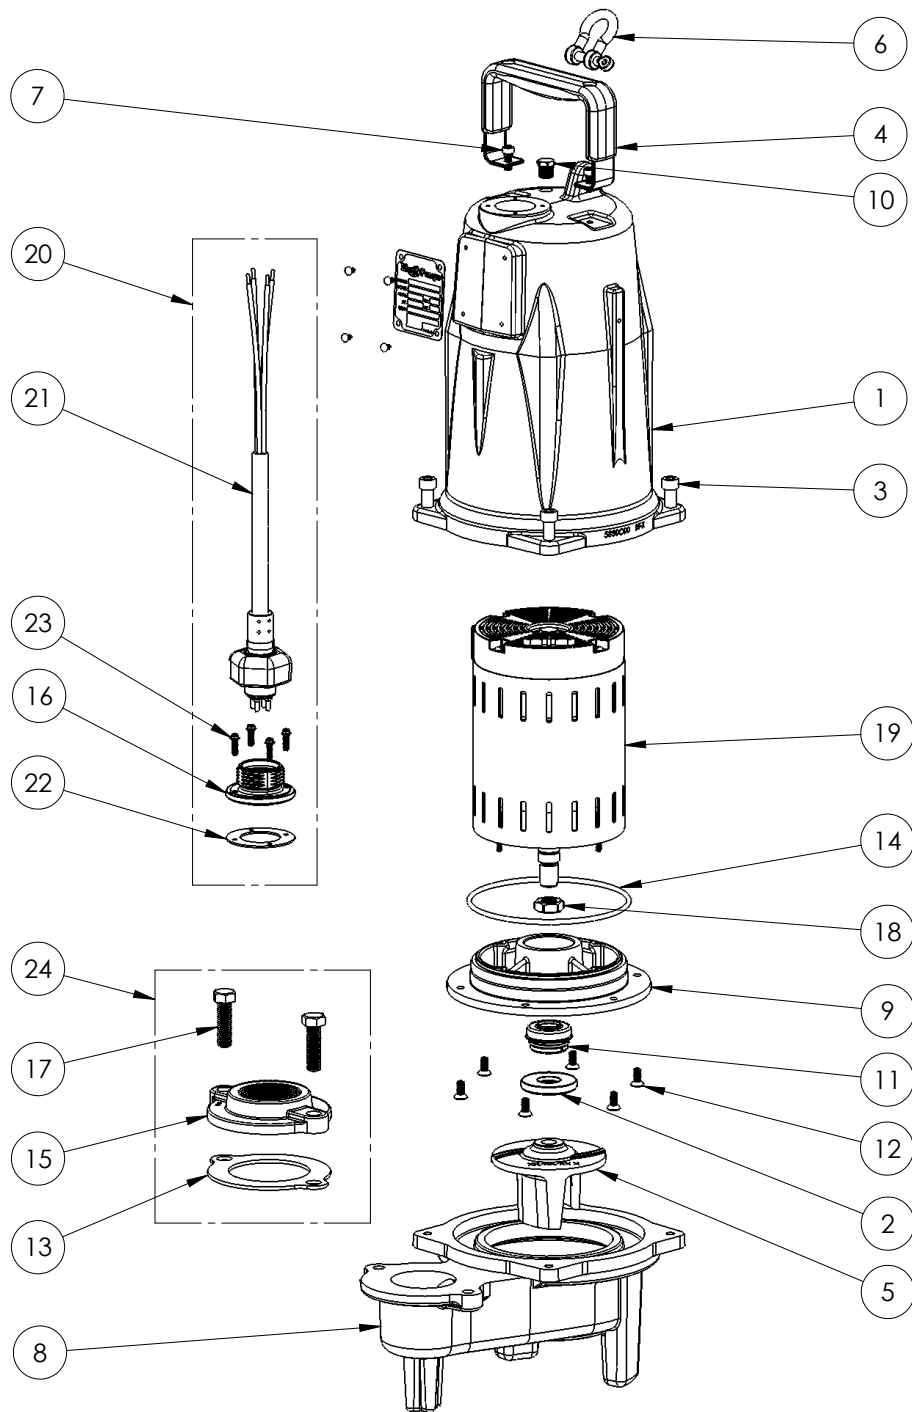

LEH155M3-2 (B67)

LEH155M3-2

LEH155M3-2 (B67)

#	PART #	DESCRIPTION	QTY	Note
1	5850000	MOTOR COVER	1	
2	5618000	DOUBLE LIP SEAL	1	[1]
3	5862000	BOLT, 3/8-16X1 SHCS SS	4	
4	5613000	HANDLE	1	
5	K001323	IMPELLER, CAST IRON, INCLUDES 5887000	1	
6	5611000	SHACKLE	1	
7	8103000	SCREW 1/4-20x5/8" HX SKT SS	2	
8	58730AR	LEH150 SERIES VOLUTE	1	
9	5851000	MOTOR PLATE	1	
10	50710A0	PIPE PLUG, 1/4" HEX HD BRASS NPTF	1	
11	5633000	3/4" UNITIZED SHAFT SEAL	1	[1]
12	8018000	1/4-20 x 5/8 SLOTTED FLAT HEAD BOLT	6	
13	5129000	FLANGE GASKET, FITS 2" OR 3"	1	
14	5617000	O-RING	1	
15	K001222	3" DISCHARGE KIT	1	
16	5629000	GRINDER CORDPLATE	1	
17	8037000	1/2-13 x 1-3/4 STAINLESS STEEL BOLT	2	
18	5887000	NUT, JAM, 5/8-18 HEX S.S.	1	
19	5885000	MOTOR 2HP 575V 3PH LEH	1	[1]
20	K001150	POWER CORD KIT	1	
21	K001357	POWER CORD, 25FT	1	
22	5060000	CORD PLATE GASKET	1	
23	8064000	#8-32 x 5/8 HEX WASHER HEAD SCREW	4	
24	K001222	3" DISCHARGE KIT	1	

PART NOTES:

[1] - Part requires factory authorized service. Contact Liberty Pumps at 1-800-543-2550