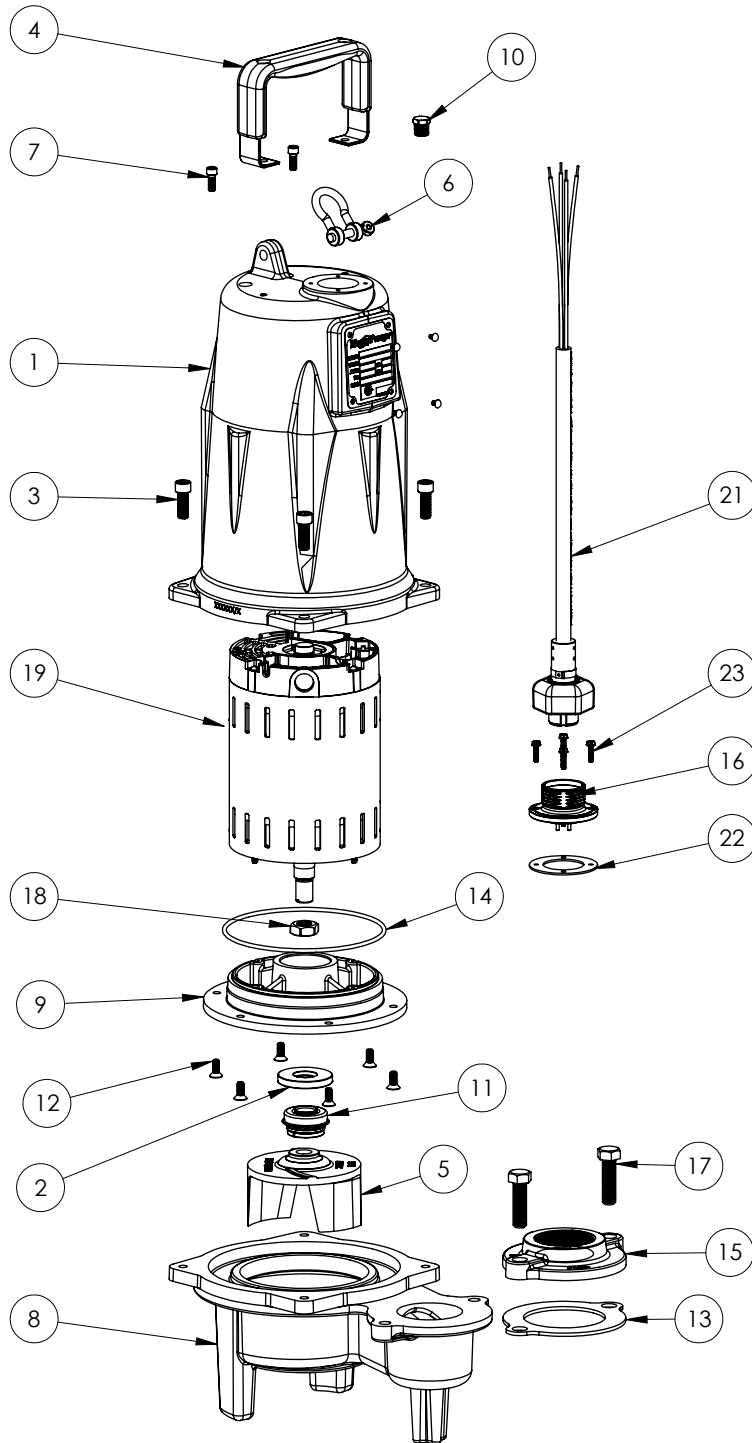

LEH153M2-3 (B67)

LEH153M2-3 (B67)

#	PART #	DESCRIPTION	QTY	Note
1	5850000	MOTOR COVER	1	
2	5618000	DOUBLE LIP SEAL	1	[1]
3	5862000	BOLT, 3/8-16X1 SHCS SS	4	
4	5613000	HANDLE	1	
5	K001323	IMPELLER, CAST IRON, INCLUDES 5887000	1	
6	5611000	SHACKLE	1	
7	8103000	SCREW 1/4-20x5/8" HX SKT SS	2	
8	58730AR	LEH150 SERIES VOLUTE	1	
9	5851000	MOTOR PLATE	1	
10	50710A0	PIPE PLUG, 1/4" HEX HD BRASS NPTF	1	
11	5633000	3/4" UNITIZED SHAFT SEAL	1	[1]
12	8018000	1/4-20 x 5/8 SLOTTED FLAT HEAD BOLT	6	
13	5129000	FLANGE GASKET, FITS 2" OR 3"	1	
14	5617000	O-RING	1	
15	K001221	2" DISCHARGE KIT	1	
16	5629000	GRINDER CORDPLATE	1	
17	8037000	1/2-13 x 1-3/4 STAINLESS STEEL BOLT	2	
18	5887000	NUT, JAM, 5/8-18 HEX S.S.	1	
19	5885000	MOTOR 2HP 575V 3PH LEH	1	[1]
21	K001424	3PH POWER CORD 35FT	1	
23	8064000	#8-32 x 5/8 HEX WASHER HEAD SCREW	4	
22	5060000	CORD PLATE GASKET	1	
24	K001383	56310C0 35' CORD KIT	1	

PART NOTES:

[1] - Part requires factory authorized service. Contact Liberty Pumps at 1-800-543-2550