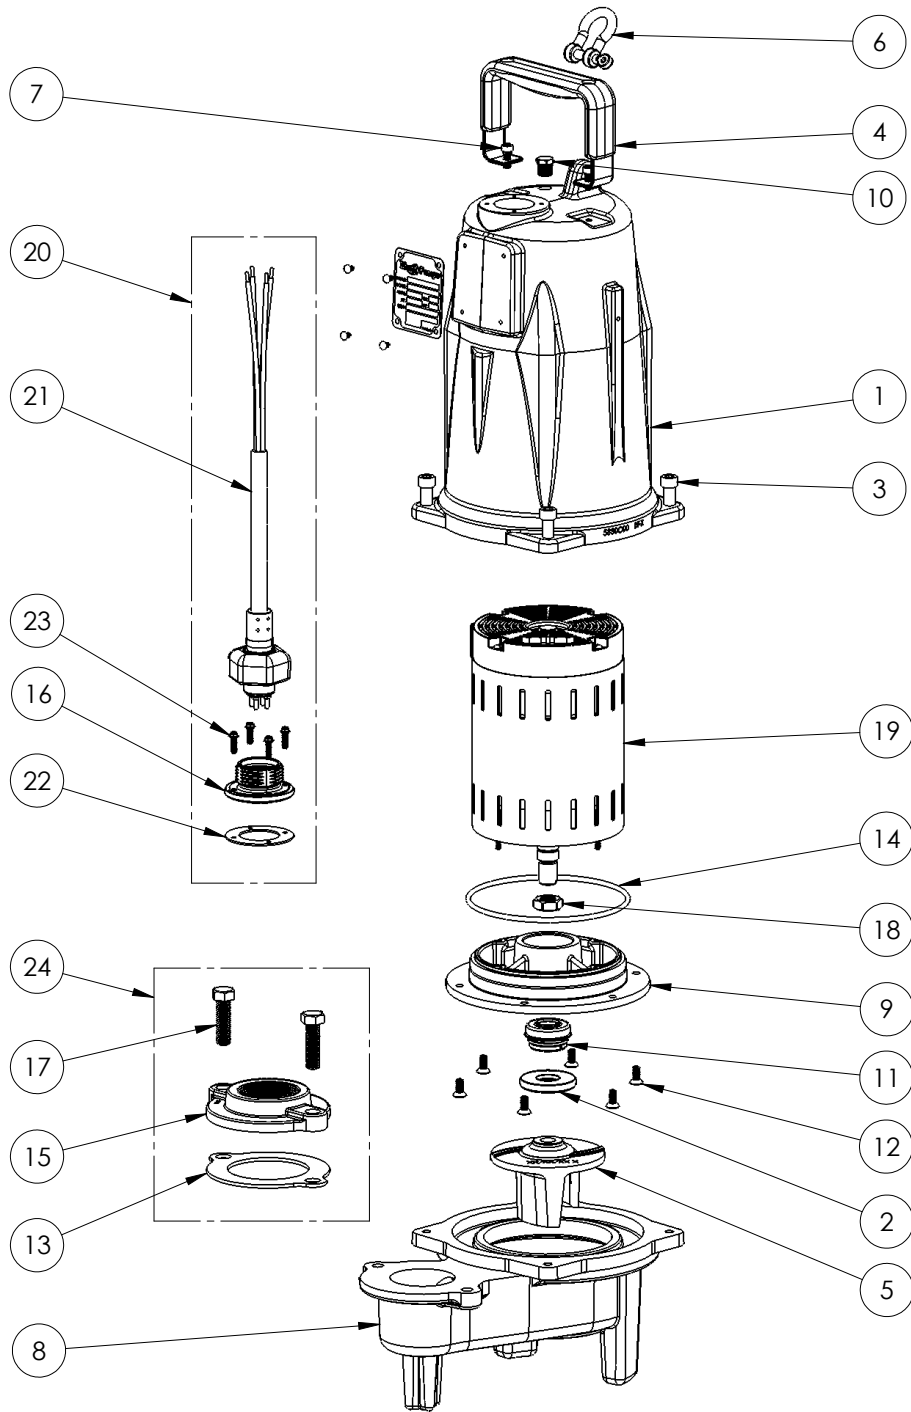

LEH155M2 (B54)

LEH155M2**LEH155M2 (B54)**

#	PART #	DESCRIPTION	QTY	Note
1	5850000	MOTOR COVER	1	
2	5618000	DOUBLE LIP SEAL	1	[1]
3	5862000	BOLT, 3/8-16X1 SHCS SS	4	
4	5613000	HANDLE	1	
5	K001223	IMPELLER, CAST IRON, INCLUDES 8046000	1	
6	5611000	SHACKLE	1	
7	8103000	SCREW 1/4-20x5/8" HX SKT SS	2	
8	58730AR	LEH150 SERIES VOLUTE	1	
9	5851000	MOTOR PLATE	1	
10	5071000	BRASS OIL PLUG	1	
11	5633000	3/4" UNITIZED SHAFT SEAL	1	[1]
12	8018000	1/4-20 x 5/8 SLOTTED FLAT HEAD BOLT	6	
13	5129000	FLANGE GASKET, FITS 2" OR 3"	1	
14	5617000	O-RING	1	
15	K001221	2" DISCHARGE KIT	1	
16	5629000	GRINDER CORDPLATE	1	
17	8037000	1/2-13 x 1-3/4 STAINLESS STEEL BOLT	2	
18	8046000	1/2-20 HEX STAINLESS STEEL JAM NUT	1	
19	5885000	MOTOR 2HP 575V 3PH LEH	1	[1]
20	K001150	POWER CORD KIT	1	
21	K001357	POWER CORD, 25FT	1	
22	5060000	CORD PLATE GASKET	1	
23	8064000	#8-32 x 5/8 HEX WASHER HEAD SCREW	4	
24	K001221	2" DISCHARGE KIT	1	

PART NOTES:

[1] - Part requires factory authorized service. Contact Liberty Pumps at 1-800-543-2550

LEH155M2 (B67)

LEH155M2**LEH155M2 (B67)**

#	PART #	DESCRIPTION	QTY	Note
1	5850000	MOTOR COVER	1	
2	5618000	DOUBLE LIP SEAL	1	[1]
3	5862000	BOLT, 3/8-16X1 SHCS SS	4	
4	5613000	HANDLE	1	
5	K001323	IMPELLER, CAST IRON, INCLUDES 5887000	1	
6	5611000	SHACKLE	1	
7	8103000	SCREW 1/4-20x5/8" HX SKT SS	2	
8	58730AR	LEH150 SERIES VOLUTE	1	
9	5851000	MOTOR PLATE	1	
10	50710A0	PIPE PLUG, 1/4" HEX HD BRASS NPTF	1	
11	5633000	3/4" UNITIZED SHAFT SEAL	1	[1]
12	8018000	1/4-20 x 5/8 SLOTTED FLAT HEAD BOLT	6	
13	5129000	FLANGE GASKET, FITS 2" OR 3"	1	
14	5617000	O-RING	1	
15	K001221	2" DISCHARGE KIT	1	
16	5629000	GRINDER CORDPLATE	1	
17	8037000	1/2-13 x 1-3/4 STAINLESS STEEL BOLT	2	
18	5887000	NUT, JAM, 5/8-18 HEX S.S.	1	
19	5885000	MOTOR 2HP 575V 3PH LEH	1	[1]
20	K001150	POWER CORD KIT	1	
21	K001357	POWER CORD, 25FT	1	
22	5060000	CORD PLATE GASKET	1	
23	8064000	#8-32 x 5/8 HEX WASHER HEAD SCREW	4	
24	K001221	2" DISCHARGE KIT	1	