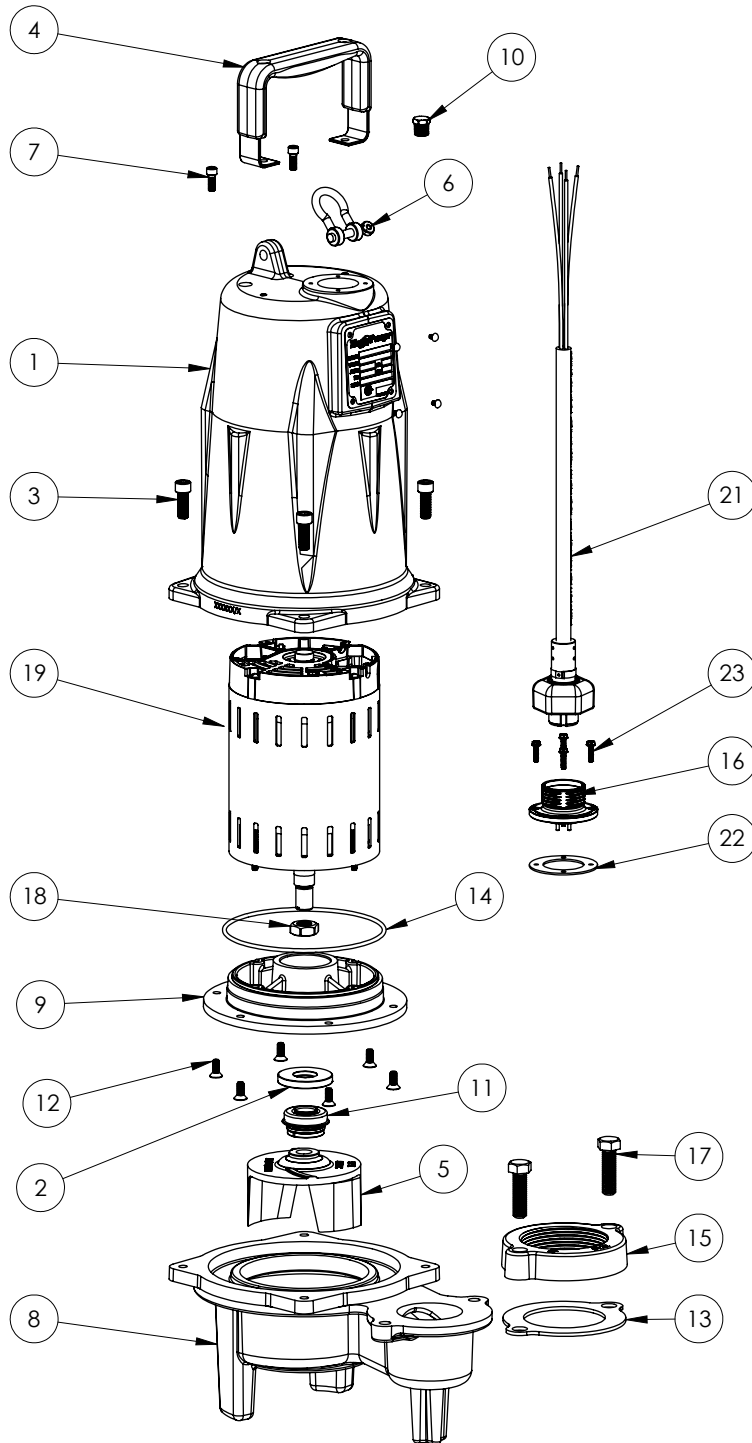

LEH155M3-3 (B67)

LEH155M3-3

LEH155M3-3 (B67)

#	PART #	DESCRIPTION	QTY	Note
1	5850000	MOTOR COVER	1	
2	5618000	DOUBLE LIP SEAL	1	[1]
3	5862000	BOLT, 3/8-16X1 SHCS SS	4	
4	5613000	HANDLE	1	
5	K001323	IMPELLER, CAST IRON, INCLUDES 5887000	1	
6	5611000	SHACKLE	1	
7	8103000	SCREW 1/4-20x5/8" HX SKT SS	2	
8	58730AR	LEH150 SERIES VOLUTE	1	
9	5851000	MOTOR PLATE	1	
10	50710A0	PIPE PLUG, 1/4" HEX HD BRASS NPTF	1	
11	5633000	3/4" UNITIZED SHAFT SEAL	1	[1]
12	8018000	1/4-20 x 5/8 SLOTTED FLAT HEAD BOLT	6	
13	5129000	FLANGE GASKET, FITS 2" OR 3"	1	
14	5617000	O-RING	1	
15	K001222	3" DISCHARGE KIT	1	
16	5629000	GRINDER CORDPLATE	1	
17	8037000	1/2-13 x 1-3/4 STAINLESS STEEL BOLT	2	
18	5887000	NUT, JAM, 5/8-18 HEX S.S.	1	
19	5885000	MOTOR 2HP 575V 3PH LEH	1	[1]
20	K001383	56310C0 35' CORD KIT	1	
21	K001424	3PH POWER CORD 35FT	1	
22	5060000	CORD PLATE GASKET	1	
23	8064000	#8-32 x 5/8 HEX WASHER HEAD SCREW	4	

PART NOTES:

[1] - Part requires factory authorized service. Contact Liberty Pumps at 1-800-543-2550