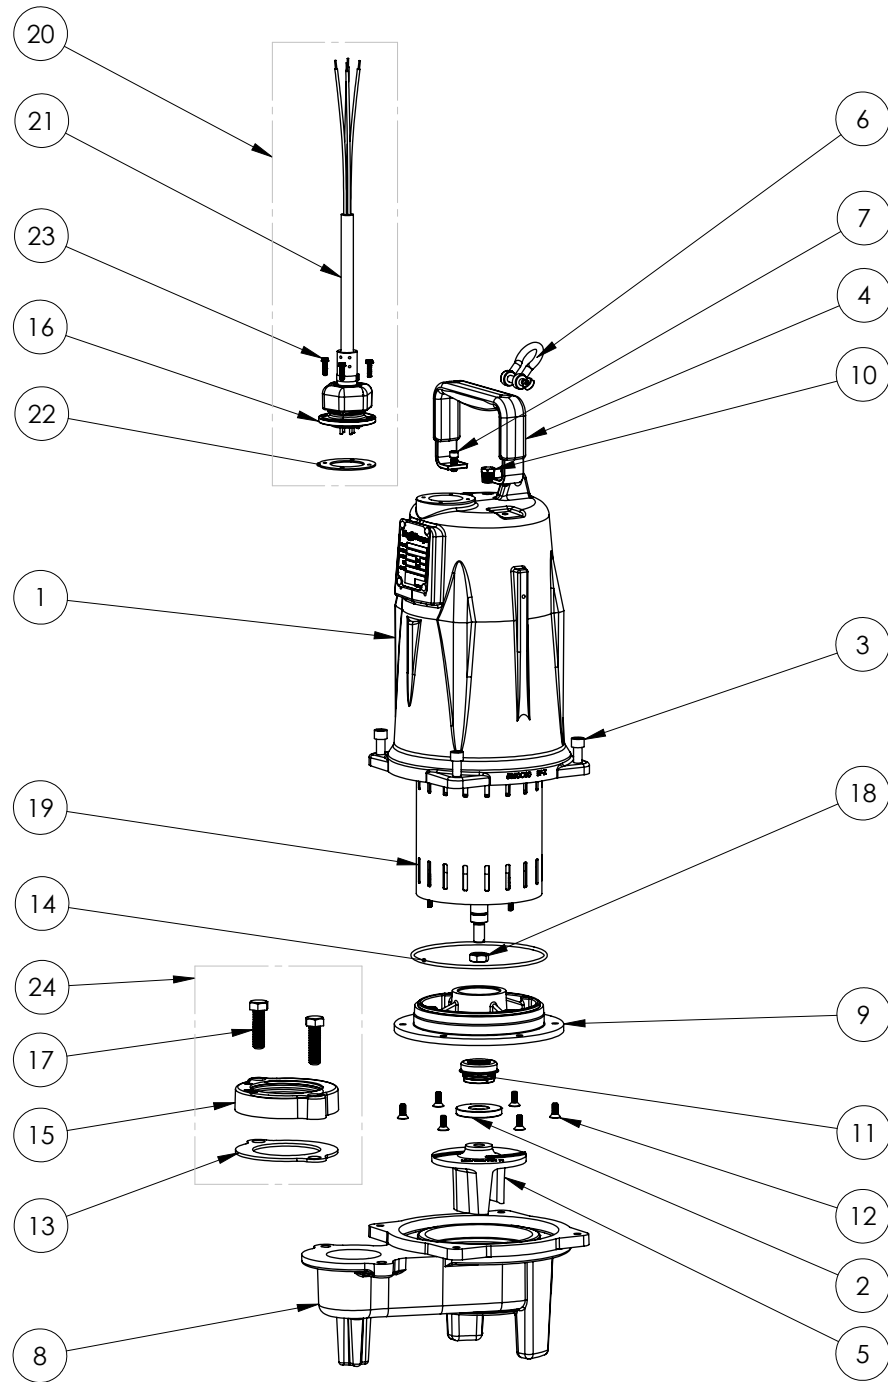

LEH155M3 (B54)

LEH155M3

LEH155M3 (B54)

#	PART #	DESCRIPTION	QTY	Note
1	5850000	MOTOR COVER	1	
2	5618000	DOUBLE LIP SEAL	1	[1]
3	5862000	BOLT, 3/8-16X1 SHCS SS	4	
4	5613000	HANDLE	1	
5	K001223	IMPELLER, CAST IRON, INCLUDES 8046000	1	
6	5611000	SHACKLE	1	
7	8103000	SCREW 1/4-20x5/8" HX SKT SS	2	
8	58730AR	LEH150 SERIES VOLUTE	1	
9	5851000	MOTOR PLATE	1	
10	5071000	BRASS OIL PLUG	1	
11	5633000	3/4" UNITIZED SHAFT SEAL	1	[1]
12	8018000	1/4-20 x 5/8 SLOTTED FLAT HEAD BOLT	6	
13	5129000	FLANGE GASKET, FITS 2" OR 3"	1	
14	5617000	O-RING	1	
15	K001222	3" DISCHARGE KIT	1	
16	5629000	GRINDER CORDPLATE	1	
17	8037000	1/2-13 x 1-3/4 STAINLESS STEEL BOLT	2	
18	8046000	1/2-20 HEX STAINLESS STEEL JAM NUT	1	
19	5885000	MOTOR 2HP 575V 3PH LEH	1	[1]
20	K001150	POWER CORD KIT	1	
21	K001357	POWER CORD, 25FT	1	
22	5060000	CORD PLATE GASKET	1	
23	8064000	#8-32 x 5/8 HEX WASHER HEAD SCREW	4	
24	K001222	3" DISCHARGE KIT	1	

PART NOTES:

[1] - Part requires factory authorized service. Contact Liberty Pumps at 1-800-543-2550