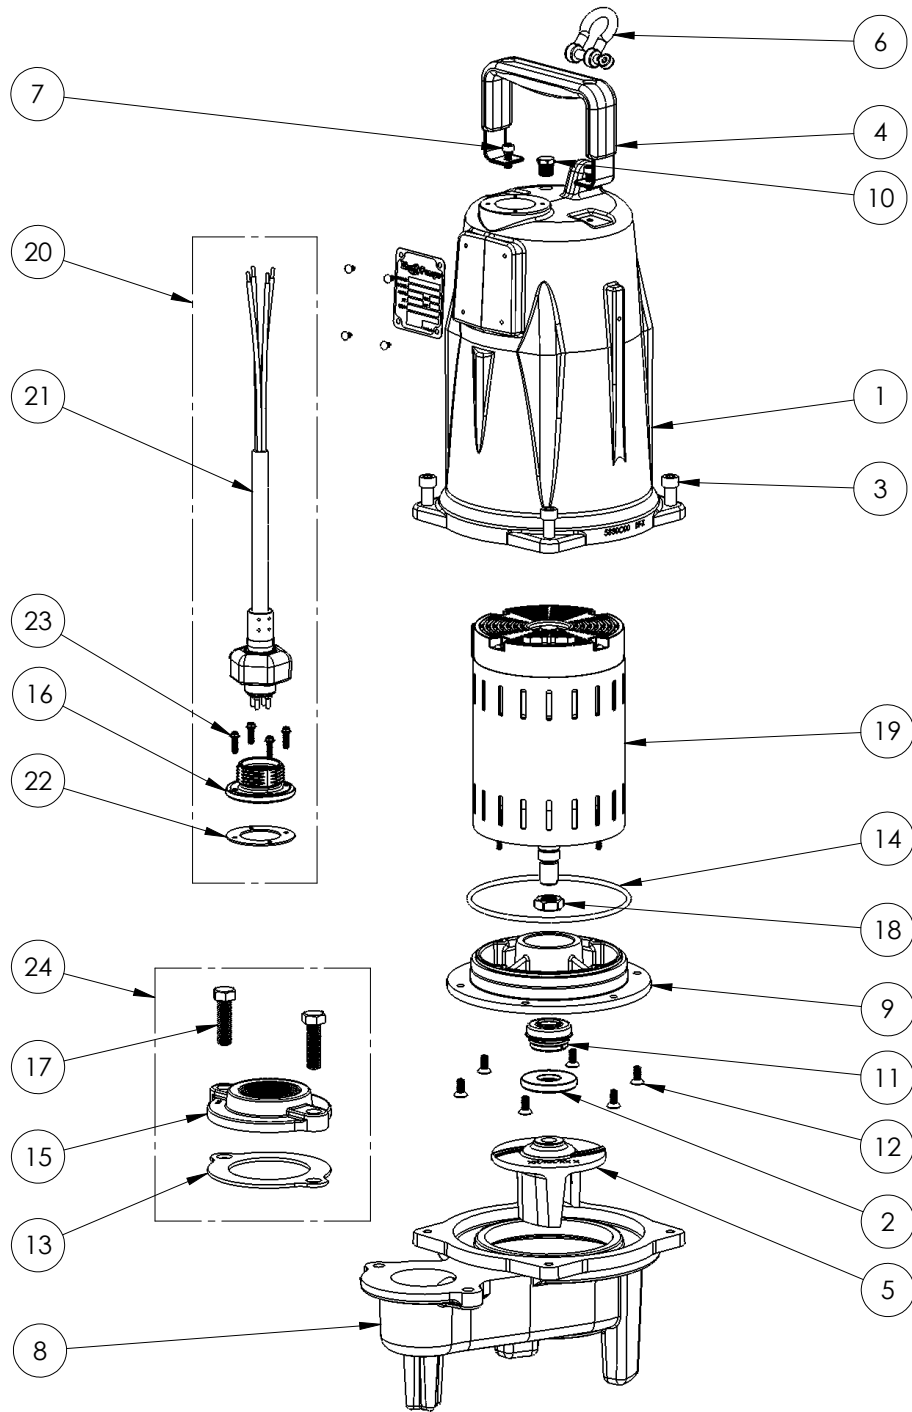

LEH155M3 (B67)

LEH155M3

LEH155M3 (B67)

#	PART #	DESCRIPTION	QTY	Note
1	5850000	MOTOR COVER	1	
2	5618000	DOUBLE LIP SEAL	1	[1]
3	5862000	BOLT, 3/8-16X1 SHCS SS	4	
4	5613000	HANDLE	1	
5	K001323	IMPELLER, CAST IRON, INCLUDES 5887000	1	
6	5611000	SHACKLE	1	
7	8103000	SCREW 1/4-20x5/8" HX SKT SS	2	
8	58730AR	LEH150 SERIES VOLUTE	1	
9	5851000	MOTOR PLATE	1	
10	50710A0	PIPE PLUG, 1/4" HEX HD BRASS NPTF	1	
11	5633000	3/4" UNITIZED SHAFT SEAL	1	[1]
12	8018000	1/4-20 x 5/8 SLOTTED FLAT HEAD BOLT	6	
13	5129000	FLANGE GASKET, FITS 2" OR 3"	1	
14	5617000	O-RING	1	
15	K001222	3" DISCHARGE KIT	1	
16	5629000	GRINDER CORDPLATE	1	
17	8037000	1/2-13 x 1-3/4 STAINLESS STEEL BOLT	2	
18	5887000	NUT, JAM, 5/8-18 HEX S.S.	1	
19	5885000	MOTOR 2HP 575V 3PH LEH	1	[1]
20	K001150	POWER CORD KIT	1	
21	K001357	POWER CORD, 25FT	1	
22	5060000	CORD PLATE GASKET	1	
23	8064000	#8-32 x 5/8 HEX WASHER HEAD SCREW	4	
24	K001222	3" DISCHARGE KIT	1	

PART NOTES:

[1] - Part requires factory authorized service. Contact Liberty Pumps at 1-800-543-2550