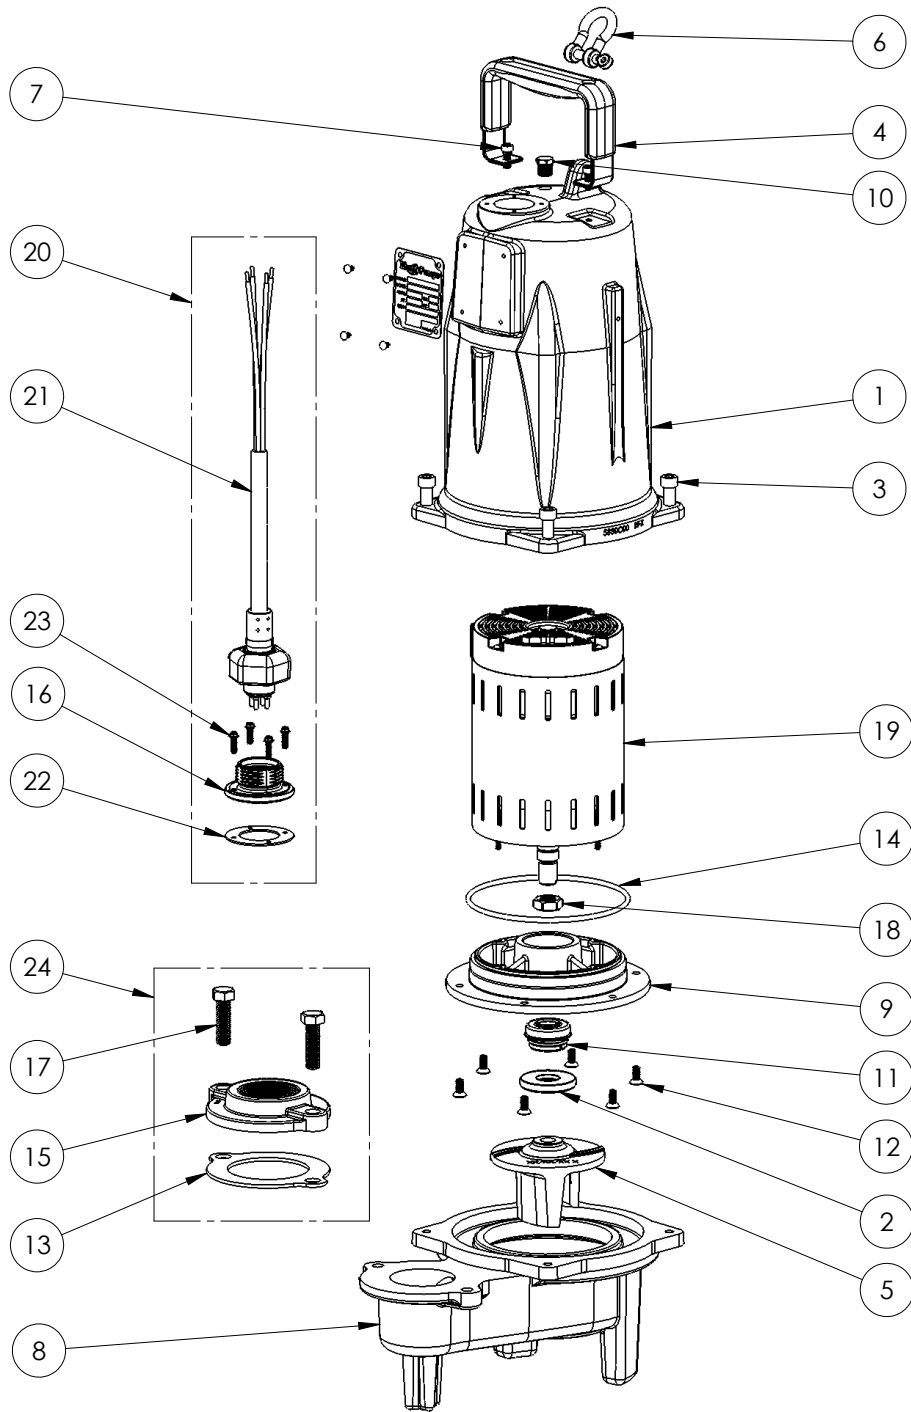

LEH155M2-2 (B67)

LEH155M2-2

LEH155M2-2 (B67)

#	PART #	DESCRIPTION	QTY	Note
1	5850000	MOTOR COVER	1	
2	5618000	DOUBLE LIP SEAL	1	[1]
3	5862000	BOLT, 3/8-16X1 SHCS SS	4	
4	5613000	HANDLE	1	
5	K001323	IMPELLER, CAST IRON, INCLUDES 5887000	1	
6	5611000	SHACKLE	1	
7	8103000	SCREW 1/4-20x5/8" HX SKT SS	2	
8	58730AR	LEH150 SERIES VOLUTE	1	
9	5851000	MOTOR PLATE	1	
10	50710A0	PIPE PLUG, 1/4" HEX HD BRASS NPTF	1	
11	5633000	3/4" UNITIZED SHAFT SEAL	1	[1]
12	8018000	1/4-20 x 5/8 SLOTTED FLAT HEAD BOLT	6	
13	5129000	FLANGE GASKET, FITS 2" OR 3"	1	
14	5617000	O-RING	1	
15	K001221	2" DISCHARGE KIT	1	
16	5629000	GRINDER CORDPLATE	1	
17	8037000	1/2-13 x 1-3/4 STAINLESS STEEL BOLT	2	
18	5887000	NUT, JAM, 5/8-18 HEX S.S.	1	
19	5885000	MOTOR 2HP 575V 3PH LEH	1	[1]
20	K001150	POWER CORD KIT	1	
21	K001357	POWER CORD, 25FT	1	
22	5060000	CORD PLATE GASKET	1	
23	8064000	#8-32 x 5/8 HEX WASHER HEAD SCREW	4	
24	K001221	2" DISCHARGE KIT	1	

PART NOTES:

[1] - Part requires factory authorized service. Contact Liberty Pumps at 1-800-543-2550