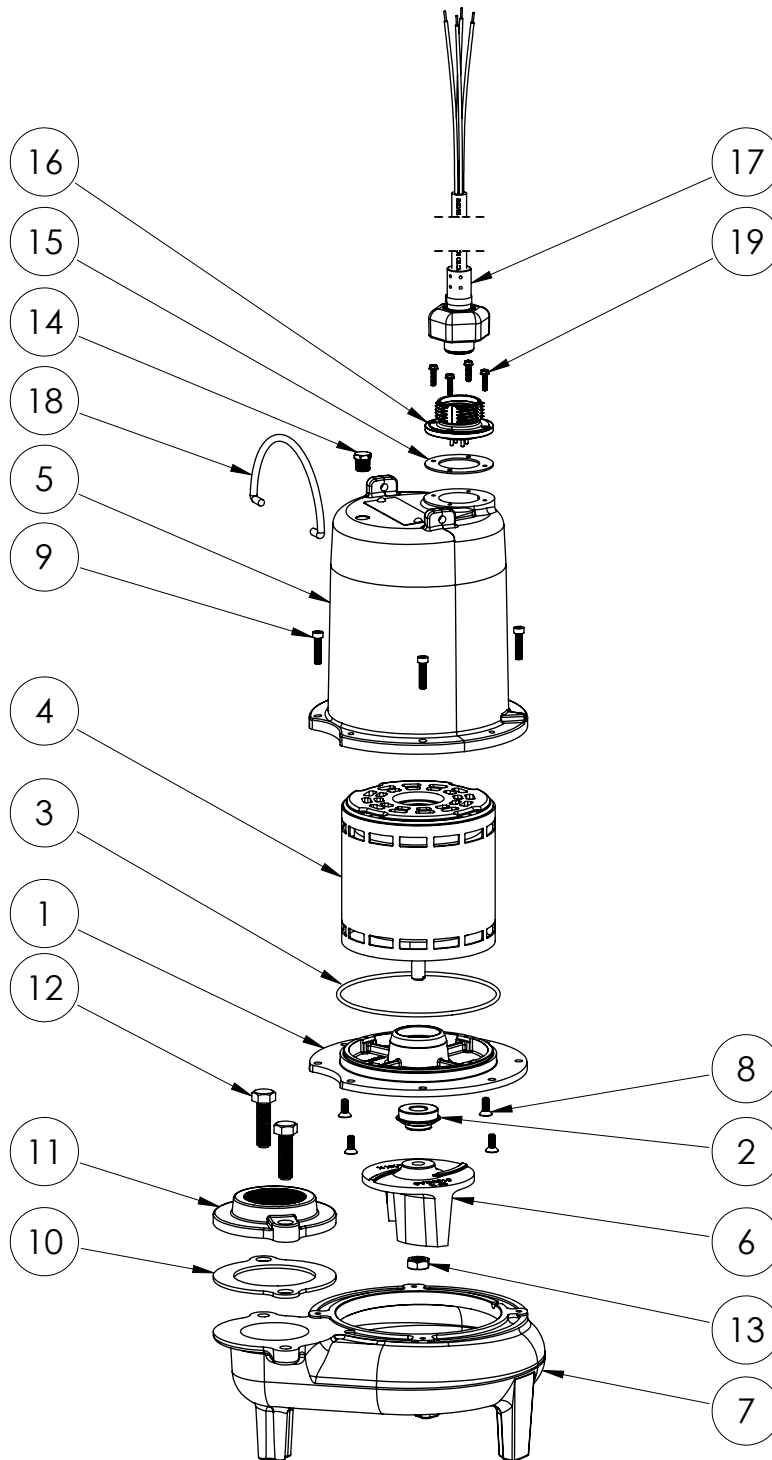

LEH105M2-2 (B10)

LEH105M2-2**LEH105M2-2 (B10)**

#	PART #	DESCRIPTION	QTY	Note
1	510100R	MOTOR SUPPORT PLATE	1	
2	K001150	POWER CORD KIT	1	
3	5120000	5/8 INCH UNITIZED SHAFT SEAL	1	[1]
4	5107000	MOTOR COVER SEALRING	1	[1]
5	527700R	MOTOR COVER	1	
6	8018000	1/4-20 x 5/8 SLOTTED FLAT HEAD BOLT	4	
7	5349000	MOTOR	1	
8	K001488	51300A0 IMPELLER KIT, INCLUDES 1/2" JAM NUT	1	
9	8046000	1/2-20 HEX STAINLESS STEEL JAM NUT	1	
10	510200R	VOLUTE HOUSING	1	
11	8091000	1/4-20 x 1 HEX SOCKET HEAD BOLT	4	
12	5129000	FLANGE GASKET, FITS 2" OR 3"	1	
13	8037000	1/2-13 x 1-3/4 STAINLESS STEEL BOLT	2	
14	5071000	BRASS OIL PLUG	1	
15	5060000	CORD PLATE GASKET	1	
16	8064000	#8-32 x 5/8 HEX WASHER HEAD SCREW	4	
17	K001095	STAINLESS STEEL HANDLE	1	
18	K001221	2" DISCHARGE KIT	1	
19	K001221	2" DISCHARGE KIT	1	
20	5629000	GRINDER CORDPLATE	1	
21	K001357	POWER CORD, 25FT	1	

PART NOTES:

[1] - Part requires factory authorized service. Contact Liberty Pumps at 1-800-543-2550

LEH105M2-2 (B61)

LEH105M2-2B61

LEH105M2-2**LEH105M2-2 (B61)**

#	PART #	DESCRIPTION	QTY	Note
1	532600R	MOTOR SUPPORT PLATE	1	
2	5120000	5/8 INCH UNITIZED SHAFT SEAL	1	[1]
3	5617000	O-RING	1	
4	5349000	MOTOR	1	
5	531400R	MOTOR COVER	1	
6	K001487	51310A0 IMPELLER KIT, INCLUDES 5/8" JAM NUT	1	
7	531500R	VOLUTE HOUSING	1	
8	8018000	1/4-20 x 5/8 SLOTTED FLAT HEAD BOLT	4	
9	8091000	1/4-20 x 1 HEX SOCKET HEAD BOLT	4	
10	5129000	FLANGE GASKET, FITS 2" OR 3"	1	
11	K001221	2" DISCHARGE KIT	1	
12	8037000	1/2-13 x 1-3/4 STAINLESS STEEL BOLT	2	
13	8046000	1/2-20 HEX STAINLESS STEEL JAM NUT	1	
14	5071000	BRASS OIL PLUG	1	
15	5060000	CORD PLATE GASKET	1	
16	5629000	GRINDER CORDPLATE	1	
17	K001357	POWER CORD, 25FT	1	
18	K001095	STAINLESS STEEL HANDLE	1	
19	8064000	#8-32 x 5/8 HEX WASHER HEAD SCREW	4	