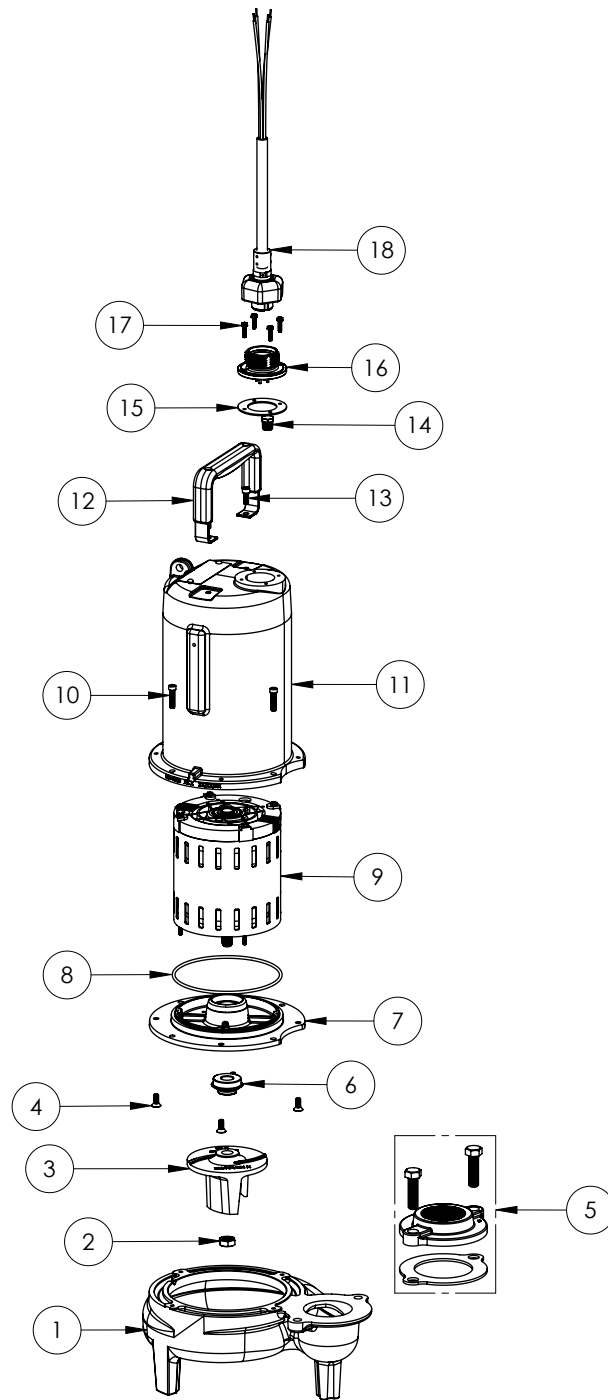

PART NOTES:

[1] - Part requires factory authorized service. Contact Liberty Pumps at 1-800-543-2550

LEH105M2-2 (B75)

LEH105M2-2**LEH105M2-2 (B75)**

#	PART #	DESCRIPTION	QTY	Note
1	531500R	VOLUTE HOUSING	1	
2	5887000	NUT, JAM, 5/8-18 HEX S.S.	1	
3	K001489	51300B0 IMPELLER KIT, INCLUDES 5/8" JAM NUT	1	
4	8018000	1/4-20 x 5/8 SLOTTED FLAT HEAD BOLT	4	
5	K001221	2" DISCHARGE KIT	1	
6	5633000	3/4" UNITIZED SHAFT SEAL	1	[1]
7	537600R	MOTOR PLATE LE100 3PHASE	1	
8	5617000	O-RING	1	
9	5337000	MOTOR	1	
10	8091000	1/4-20 x 1 HEX SOCKET HEAD BOLT	4	
11	531400R	MOTOR COVER	1	
12	3411200	HANDLE	1	
13	8033000	#8 x 1/4 STAINLESS STEEL SCREW	2	
14	50710A0	PIPE PLUG, 1/4" HEX HD BRASS NPTF	1	
15	5060000	CORD PLATE GASKET	1	
16	K001216	5619000, CORDPLATE	1	
17	8064000	#8-32 x 5/8 HEX WASHER HEAD SCREW	4	
18	K001357	POWER CORD, 25FT	1	
19	5129000	FLANGE GASKET, FITS 2" OR 3"	1	
20	512100R	2" DISCHARGE FLANGE	1	
21	8037000	1/2-13 x 1-3/4 STAINLESS STEEL BOLT	1	

PART NOTES:

[1] - Part requires factory authorized service. Contact Liberty Pumps at 1-800-543-2550

LEH105M2-3 (B72)

LEH105M2-3**LEH105M2-3 (B72)**

#	PART #	DESCRIPTION	QTY	Note
1	531500R	VOLUTE HOUSING	1	
2	8046000	1/2-20 HEX STAINLESS STEEL JAM NUT	1	
3	K001488	51300A0 IMPELLER KIT, INCLUDES 1/2" JAM NUT	1	
4	8018000	1/4-20 x 5/8 SLOTTED FLAT HEAD BOLT	4	
5	K001221	2" DISCHARGE KIT	1	
6	5120000	5/8 INCH UNITIZED SHAFT SEAL	1	[1]
7	53260BR	MOTOR SUPPORT PLATE	1	
8	5617000	O-RING	1	
9	5337000	MOTOR	1	
10	8091000	1/4-20 x 1 HEX SOCKET HEAD BOLT	4	
11	531400R	MOTOR COVER	1	
12	3411200	HANDLE	1	
13	8033000	#8 x 1/4 STAINLESS STEEL SCREW	2	
14	5071000	BRASS OIL PLUG	1	
15	5060000	CORD PLATE GASKET	1	
16	K001216	5619000, CORDPLATE	1	
17	8064000	#8-32 x 5/8 HEX WASHER HEAD SCREW	4	
18	K001383	56310C0 35' CORD KIT	1	