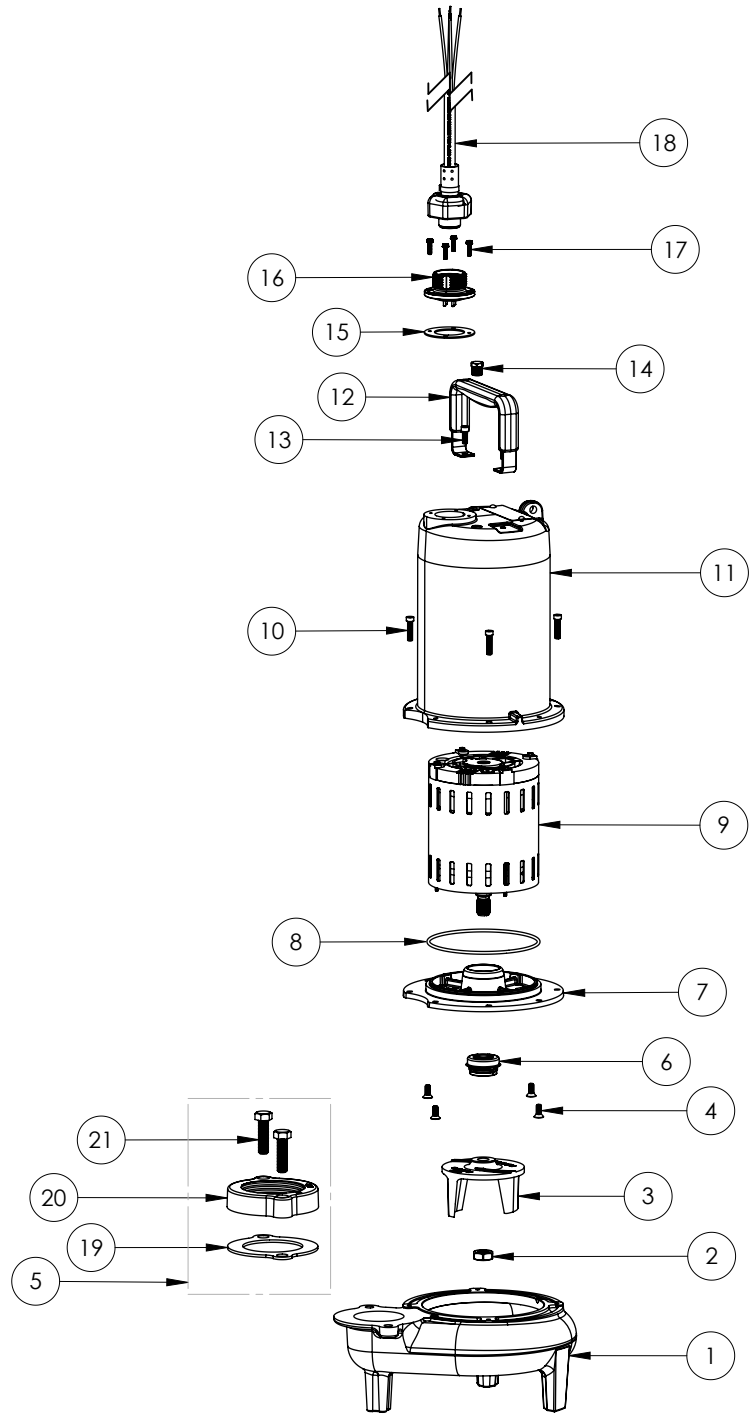

PART NOTES:

[1] - Part requires factory authorized service. Contact Liberty Pumps at 1-800-543-2550

LEH105M3-3 (B72)

LEH105M3-3**LEH105M3-3 (B72)**

#	PART #	DESCRIPTION	QTY	Note
1	531500R	VOLUTE HOUSING	1	
2	8046000	1/2-20 HEX STAINLESS STEEL JAM NUT	1	
3	K001488	51300A0 IMPELLER KIT, INCLUDES 1/2" JAM NUT	1	
4	8018000	1/4-20 x 5/8 SLOTTED FLAT HEAD BOLT	4	
5	K001222	3" DISCHARGE KIT	1	
6	5120000	5/8 INCH UNITIZED SHAFT SEAL	1	[1]
7	53260BR	MOTOR SUPPORT PLATE	1	
8	5617000	O-RING	1	
9	5337000	MOTOR	1	
10	8091000	1/4-20 x 1 HEX SOCKET HEAD BOLT	4	
11	531400R	MOTOR COVER	1	
12	3411200	HANDLE	1	
13	8033000	#8 x 1/4 STAINLESS STEEL SCREW	2	
14	5071000	BRASS OIL PLUG	1	
15	5060000	CORD PLATE GASKET	1	
16	K001216	5619000, CORDPLATE	1	
17	8064000	#8-32 x 5/8 HEX WASHER HEAD SCREW	4	
18	K001383	56310C0 35' CORD KIT	1	

PART NOTES:

[1] - Part requires factory authorized service. Contact Liberty Pumps at 1-800-543-2550

LEH105M3-3 (B75)

LEH105M3-3**LEH105M3-3 (B75)**

#	PART #	DESCRIPTION	QTY	Note
1	531500R	VOLUTE HOUSING	1	
2	5887000	NUT, JAM, 5/8-18 HEX S.S.	1	
3	K001489	51300B0 IMPELLER KIT, INCLUDES 5/8" JAM NUT	1	
4	8018000	1/4-20 x 5/8 SLOTTED FLAT HEAD BOLT	4	
5	K001222	3" DISCHARGE KIT	1	
6	5633000	3/4" UNITIZED SHAFT SEAL	1	[1]
7	537600R	MOTOR PLATE LE100 3PHASE	1	
8	5617000	O-RING	1	
9	5335000	MOTOR	1	
10	8091000	1/4-20 x 1 HEX SOCKET HEAD BOLT	4	
11	531400R	MOTOR COVER	1	
12	3411200	HANDLE	1	
13	8033000	#8 x 1/4 STAINLESS STEEL SCREW	2	
14	50710A0	PIPE PLUG, 1/4" HEX HD BRASS NPTF	1	
15	5060000	CORD PLATE GASKET	1	
16	K001216	5619000, CORDPLATE	1	
17	8064000	#8-32 x 5/8 HEX WASHER HEAD SCREW	4	
18	K001383	56310C0 35' CORD KIT	1	
19	5129000	FLANGE GASKET, FITS 2" OR 3"	1	
20	512200R	3" DISCHARGE FLANGE	1	
21	8037000	1/2-13 x 1-3/4 STAINLESS STEEL BOLT	1	