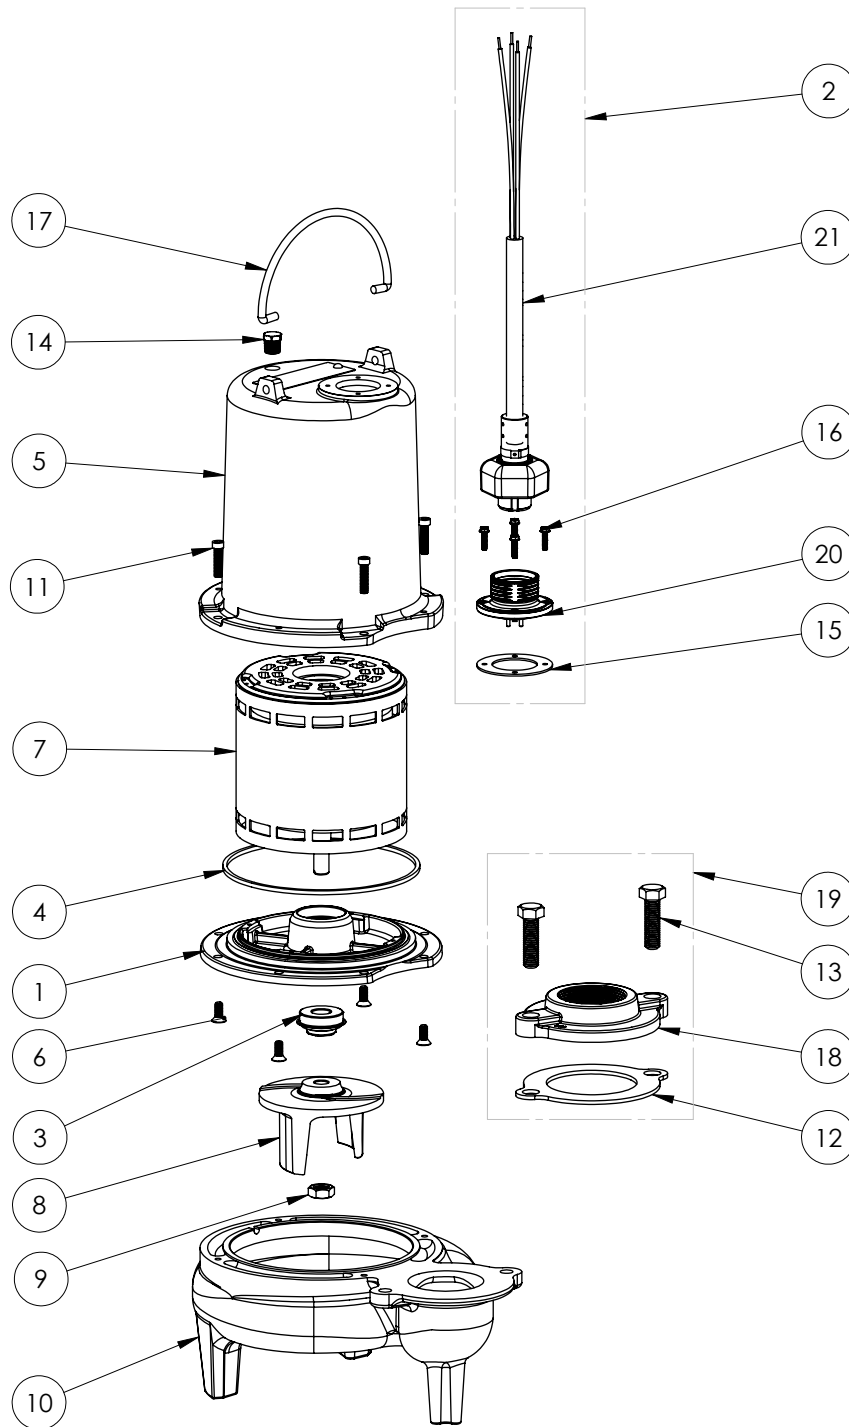

LEH105M2-2 (B10)

LEH105M2-2**LEH105M2-2 (B10)**

#	PART #	DESCRIPTION	QTY	Note
1	510100R	MOTOR SUPPORT PLATE	1	
2	K001150	POWER CORD KIT	1	
3	5120000	5/8 INCH UNITIZED SHAFT SEAL	1	[1]
4	5107000	MOTOR COVER SEALRING	1	[1]
5	527700R	MOTOR COVER	1	
6	8018000	1/4-20 x 5/8 SLOTTED FLAT HEAD BOLT	4	
7	5349000	MOTOR	1	
8	K001488	51300A0 IMPELLER KIT, INCLUDES 1/2" JAM NUT	1	
9	8046000	1/2-20 HEX STAINLESS STEEL JAM NUT	1	
10	510200R	VOLUTE HOUSING	1	
11	8091000	1/4-20 x 1 HEX SOCKET HEAD BOLT	4	
12	5129000	FLANGE GASKET, FITS 2" OR 3"	1	
13	8037000	1/2-13 x 1-3/4 STAINLESS STEEL BOLT	2	
14	5071000	BRASS OIL PLUG	1	
15	5060000	CORD PLATE GASKET	1	
16	8064000	#8-32 x 5/8 HEX WASHER HEAD SCREW	4	
17	K001095	STAINLESS STEEL HANDLE	1	
18	K001221	2" DISCHARGE KIT	1	
19	K001221	2" DISCHARGE KIT	1	
20	5629000	GRINDER CORDPLATE	1	
21	K001357	POWER CORD, 25FT	1	

PART NOTES:

[1] - Part requires factory authorized service. Contact Liberty Pumps at 1-800-543-2550

LEH105M2-2 (B61)

LEH105M2-2B61

LEH105M2-2**LEH105M2-2 (B61)**

#	PART #	DESCRIPTION	QTY	Note
1	532600R	MOTOR SUPPORT PLATE	1	
2	5120000	5/8 INCH UNITIZED SHAFT SEAL	1	[1]
3	5617000	O-RING	1	
4	5349000	MOTOR	1	
5	531400R	MOTOR COVER	1	
6	K001487	51310A0 IMPELLER KIT, INCLUDES 5/8" JAM NUT	1	
7	531500R	VOLUTE HOUSING	1	
8	8018000	1/4-20 x 5/8 SLOTTED FLAT HEAD BOLT	4	
9	8091000	1/4-20 x 1 HEX SOCKET HEAD BOLT	4	
10	5129000	FLANGE GASKET, FITS 2" OR 3"	1	
11	K001221	2" DISCHARGE KIT	1	
12	8037000	1/2-13 x 1-3/4 STAINLESS STEEL BOLT	2	
13	8046000	1/2-20 HEX STAINLESS STEEL JAM NUT	1	
14	5071000	BRASS OIL PLUG	1	
15	5060000	CORD PLATE GASKET	1	
16	5629000	GRINDER CORDPLATE	1	
17	K001357	POWER CORD, 25FT	1	
18	K001095	STAINLESS STEEL HANDLE	1	
19	8064000	#8-32 x 5/8 HEX WASHER HEAD SCREW	4	