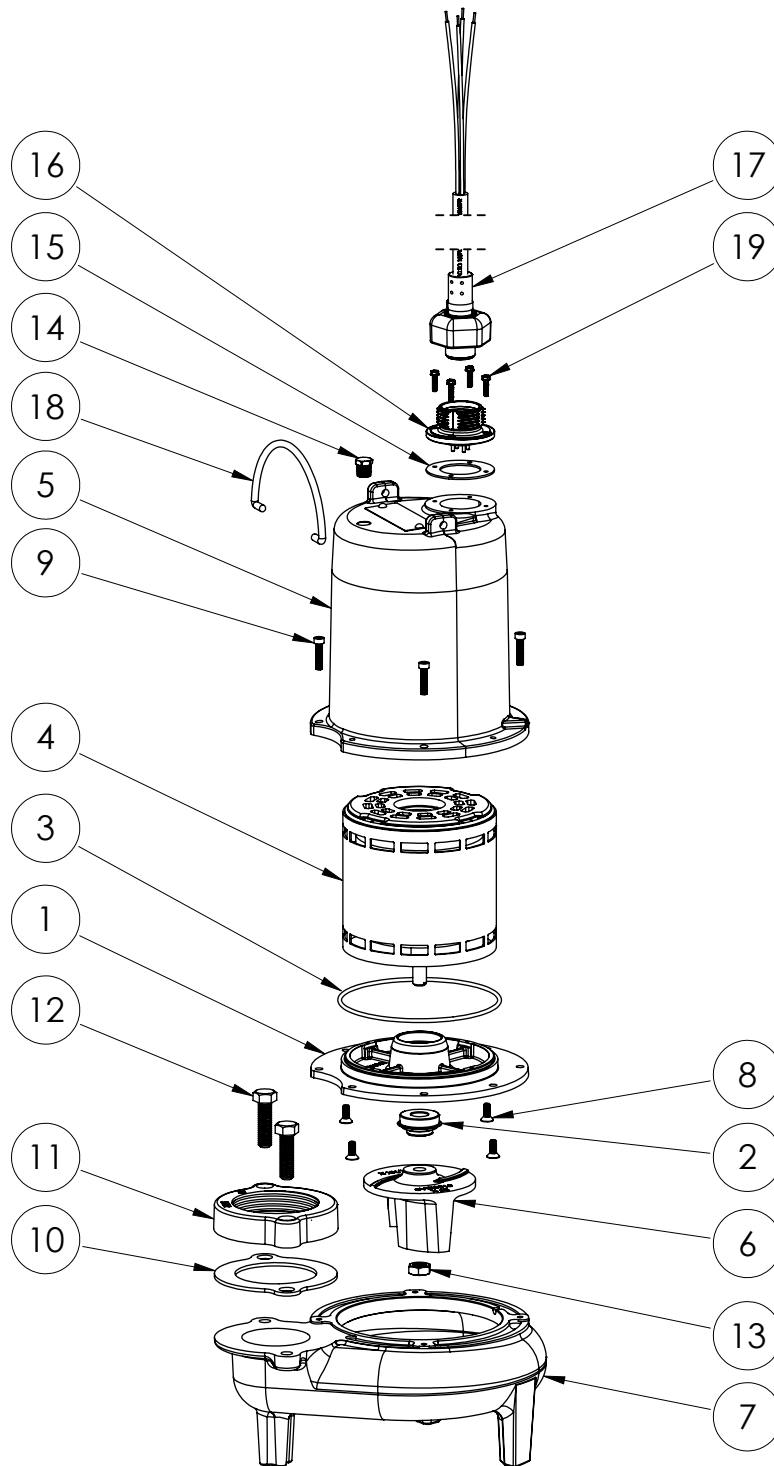

PART NOTES:

[1] - Part requires factory authorized service. Contact Liberty Pumps at 1-800-543-2550

LEH105M3-2 (B10)

LEH105M3-2**LEH105M3-2 (B10)**

#	PART #	DESCRIPTION	QTY	Note
1	510100R	MOTOR SUPPORT PLATE	1	
2	K001150	POWER CORD KIT	1	
3	5120000	5/8 INCH UNITIZED SHAFT SEAL	1	[1]
4	5107000	MOTOR COVER SEALRING	1	[1]
5	527700R	MOTOR COVER	1	
6	8018000	1/4-20 x 5/8 SLOTTED FLAT HEAD BOLT	4	
7	5349000	MOTOR	1	
8	K001488	51300A0 IMPELLER KIT, INCLUDES 1/2" JAM NUT	1	
9	8046000	1/2-20 HEX STAINLESS STEEL JAM NUT	1	
10	510200R	VOLUTE HOUSING	1	
11	8091000	1/4-20 x 1 HEX SOCKET HEAD BOLT	4	
12	5129000	FLANGE GASKET, FITS 2" OR 3"	1	
13	8037000	1/2-13 x 1-3/4 STAINLESS STEEL BOLT	2	
14	5071000	BRASS OIL PLUG	1	
15	5060000	CORD PLATE GASKET	1	
16	8064000	#8-32 x 5/8 HEX WASHER HEAD SCREW	4	
17	K001095	STAINLESS STEEL HANDLE	1	
18	K001222	3" DISCHARGE KIT	1	
19	K001222	3" DISCHARGE KIT	1	
20	5629000	GRINDER CORDPLATE	1	
21	K001357	POWER CORD, 25FT	1	

PART NOTES:

[1] - Part requires factory authorized service. Contact Liberty Pumps at 1-800-543-2550

LEH105M3-2 (B61)

LEH105M3-2B61

LEH105M3-2**LEH105M3-2 (B61)**

#	PART #	DESCRIPTION	QTY	Note
1	532600R	MOTOR SUPPORT PLATE	1	
2	5120000	5/8 INCH UNITIZED SHAFT SEAL	1	[1]
3	5617000	O-RING	1	
4	5349000	MOTOR	1	
5	531400R	MOTOR COVER	1	
6	K001487	51310A0 IMPELLER KIT, INCLUDES 5/8" JAM NUT	1	
7	531500R	VOLUTE HOUSING	1	
8	8018000	1/4-20 x 5/8 SLOTTED FLAT HEAD BOLT	4	
9	8091000	1/4-20 x 1 HEX SOCKET HEAD BOLT	4	
10	5129000	FLANGE GASKET, FITS 2" OR 3"	1	
11	K001222	3" DISCHARGE KIT	1	
12	8037000	1/2-13 x 1-3/4 STAINLESS STEEL BOLT	2	
13	8046000	1/2-20 HEX STAINLESS STEEL JAM NUT	1	
14	5071000	BRASS OIL PLUG	1	
15	5060000	CORD PLATE GASKET	1	
16	5629000	GRINDER CORDPLATE	1	
17	K001357	POWER CORD, 25FT	1	
18	K001095	STAINLESS STEEL HANDLE	1	
19	8064000	#8-32 x 5/8 HEX WASHER HEAD SCREW	4	