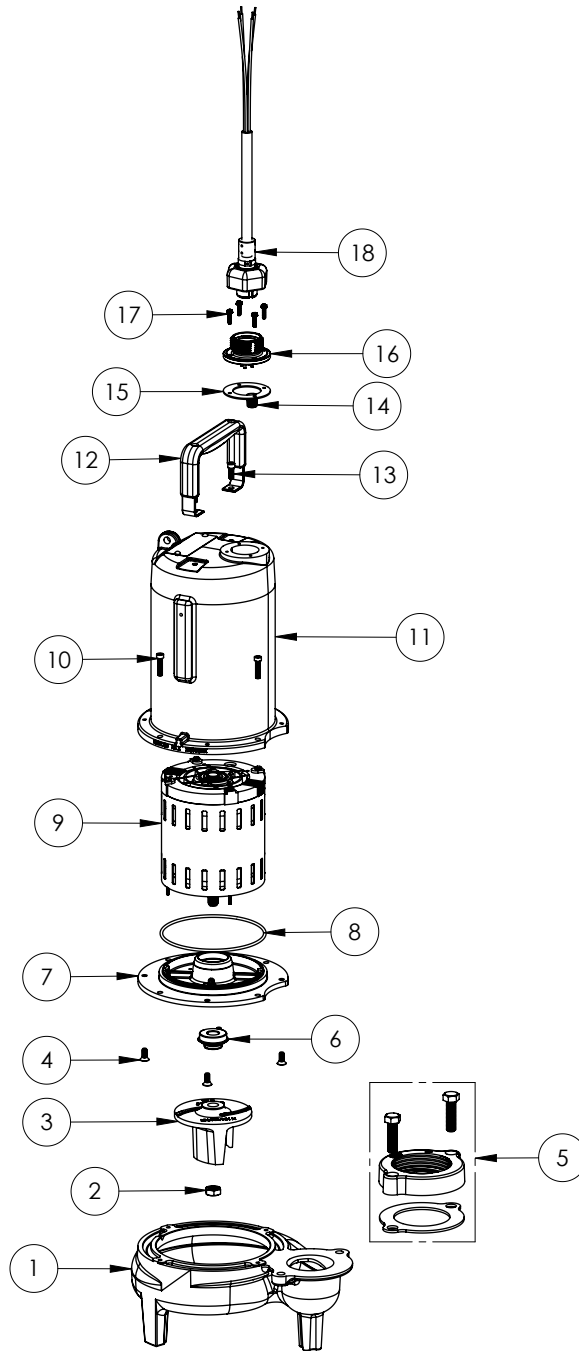

PART NOTES:

[1] - Part requires factory authorized service. Contact Liberty Pumps at 1-800-543-2550

LEH105M3-2 (B75)

LEH105M3-2**LEH105M3-2 (B75)**

#	PART #	DESCRIPTION	QTY	Note
1	531500R	VOLUTE HOUSING	1	
2	5887000	NUT, JAM, 5/8-18 HEX S.S.	1	
3	K001489	51300B0 IMPELLER KIT, INCLUDES 5/8" JAM NUT	1	
4	8018000	1/4-20 x 5/8 SLOTTED FLAT HEAD BOLT	4	
5	K001222	3" DISCHARGE KIT	1	
6	5633000	3/4" UNITIZED SHAFT SEAL	1	[1]
7	537600R	MOTOR PLATE LE100 3PHASE	1	
8	5617000	O-RING	1	
9	5337000	MOTOR	1	
10	8091000	1/4-20 x 1 HEX SOCKET HEAD BOLT	4	
11	531400R	MOTOR COVER	1	
12	3411200	HANDLE	1	
13	8033000	#8 x 1/4 STAINLESS STEEL SCREW	2	
14	50710A0	PIPE PLUG, 1/4" HEX HD BRASS NPTF	1	
15	5060000	CORD PLATE GASKET	1	
16	K001216	5619000, CORDPLATE	1	
17	8064000	#8-32 x 5/8 HEX WASHER HEAD SCREW	4	
18	K001357	POWER CORD, 25FT	1	
19	5129000	FLANGE GASKET, FITS 2" OR 3"	1	
20	512200R	3" DISCHARGE FLANGE	1	
21	8037000	1/2-13 x 1-3/4 STAINLESS STEEL BOLT	1	

PART NOTES:

[1] - Part requires factory authorized service. Contact Liberty Pumps at 1-800-543-2550

LEH105M3-3 (B72)

LEH105M3-3**LEH105M3-3 (B72)**

#	PART #	DESCRIPTION	QTY	Note
1	531500R	VOLUTE HOUSING	1	
2	8046000	1/2-20 HEX STAINLESS STEEL JAM NUT	1	
3	K001488	51300A0 IMPELLER KIT, INCLUDES 1/2" JAM NUT	1	
4	8018000	1/4-20 x 5/8 SLOTTED FLAT HEAD BOLT	4	
5	K001222	3" DISCHARGE KIT	1	
6	5120000	5/8 INCH UNITIZED SHAFT SEAL	1	[1]
7	53260BR	MOTOR SUPPORT PLATE	1	
8	5617000	O-RING	1	
9	5337000	MOTOR	1	
10	8091000	1/4-20 x 1 HEX SOCKET HEAD BOLT	4	
11	531400R	MOTOR COVER	1	
12	3411200	HANDLE	1	
13	8033000	#8 x 1/4 STAINLESS STEEL SCREW	2	
14	5071000	BRASS OIL PLUG	1	
15	5060000	CORD PLATE GASKET	1	
16	K001216	5619000, CORDPLATE	1	
17	8064000	#8-32 x 5/8 HEX WASHER HEAD SCREW	4	
18	K001383	56310C0 35' CORD KIT	1	