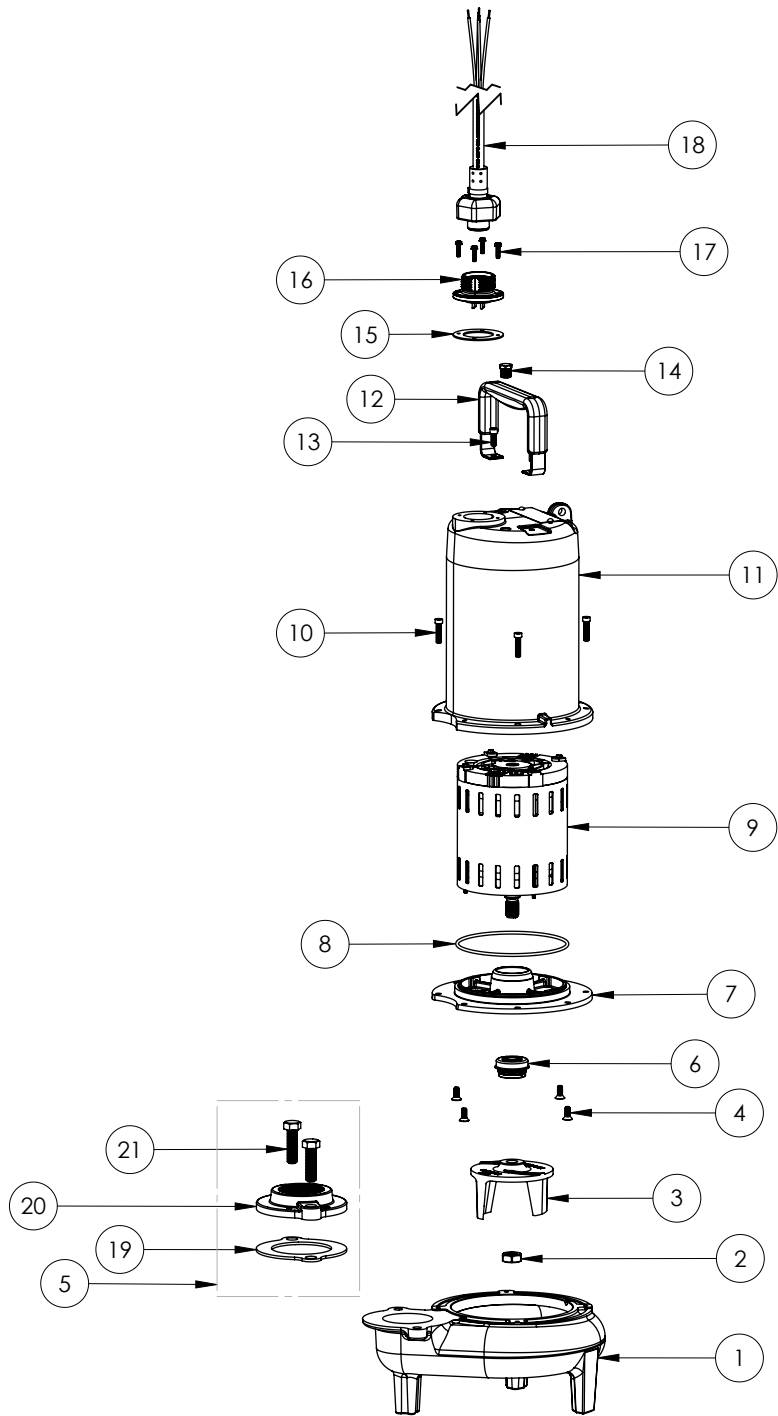

PART NOTES:

[1] - Part requires factory authorized service. Contact Liberty Pumps at 1-800-543-2550

LEH105M2-2 (B72)

LEH105M2-2**LEH105M2-2 (B72)**

#	PART #	DESCRIPTION	QTY	Note
1	531500R	VOLUTE HOUSING	1	
2	8046000	1/2-20 HEX STAINLESS STEEL JAM NUT	1	
3	K001488	51300A0 IMPELLER KIT, INCLUDES 1/2" JAM NUT	1	
4	8018000	1/4-20 x 5/8 SLOTTED FLAT HEAD BOLT	4	
5	K001221	2" DISCHARGE KIT	1	
6	5120000	5/8 INCH UNITIZED SHAFT SEAL	1	[1]
7	53260BR	MOTOR SUPPORT PLATE	1	
8	5617000	O-RING	1	
9	5336000	MOTOR	1	
10	8091000	1/4-20 x 1 HEX SOCKET HEAD BOLT	4	
11	531400R	MOTOR COVER	1	
12	3411200	HANDLE	1	
13	8033000	#8 x 1/4 STAINLESS STEEL SCREW	2	
14	5071000	BRASS OIL PLUG	1	
15	5060000	CORD PLATE GASKET	1	
16	K001216	5619000, CORDPLATE	1	
17	8064000	#8-32 x 5/8 HEX WASHER HEAD SCREW	4	
18	K001357	POWER CORD, 25FT	1	

PART NOTES:

[1] - Part requires factory authorized service. Contact Liberty Pumps at 1-800-543-2550

LEH105M2-2 (B75)

LEH105M2-2**LEH105M2-2 (B75)**

#	PART #	DESCRIPTION	QTY	Note
1	531500R	VOLUTE HOUSING	1	
2	5887000	NUT, JAM, 5/8-18 HEX S.S.	1	
3	K001489	51300B0 IMPELLER KIT, INCLUDES 5/8" JAM NUT	1	
4	8018000	1/4-20 x 5/8 SLOTTED FLAT HEAD BOLT	4	
5	K001221	2" DISCHARGE KIT	1	
6	5633000	3/4" UNITIZED SHAFT SEAL	1	[1]
7	537600R	MOTOR PLATE LE100 3PHASE	1	
8	5617000	O-RING	1	
9	5337000	MOTOR	1	
10	8091000	1/4-20 x 1 HEX SOCKET HEAD BOLT	4	
11	531400R	MOTOR COVER	1	
12	3411200	HANDLE	1	
13	8033000	#8 x 1/4 STAINLESS STEEL SCREW	2	
14	50710A0	PIPE PLUG, 1/4" HEX HD BRASS NPTF	1	
15	5060000	CORD PLATE GASKET	1	
16	K001216	5619000, CORDPLATE	1	
17	8064000	#8-32 x 5/8 HEX WASHER HEAD SCREW	4	
18	K001357	POWER CORD, 25FT	1	
19	5129000	FLANGE GASKET, FITS 2" OR 3"	1	
20	512100R	2" DISCHARGE FLANGE	1	
21	8037000	1/2-13 x 1-3/4 STAINLESS STEEL BOLT	1	