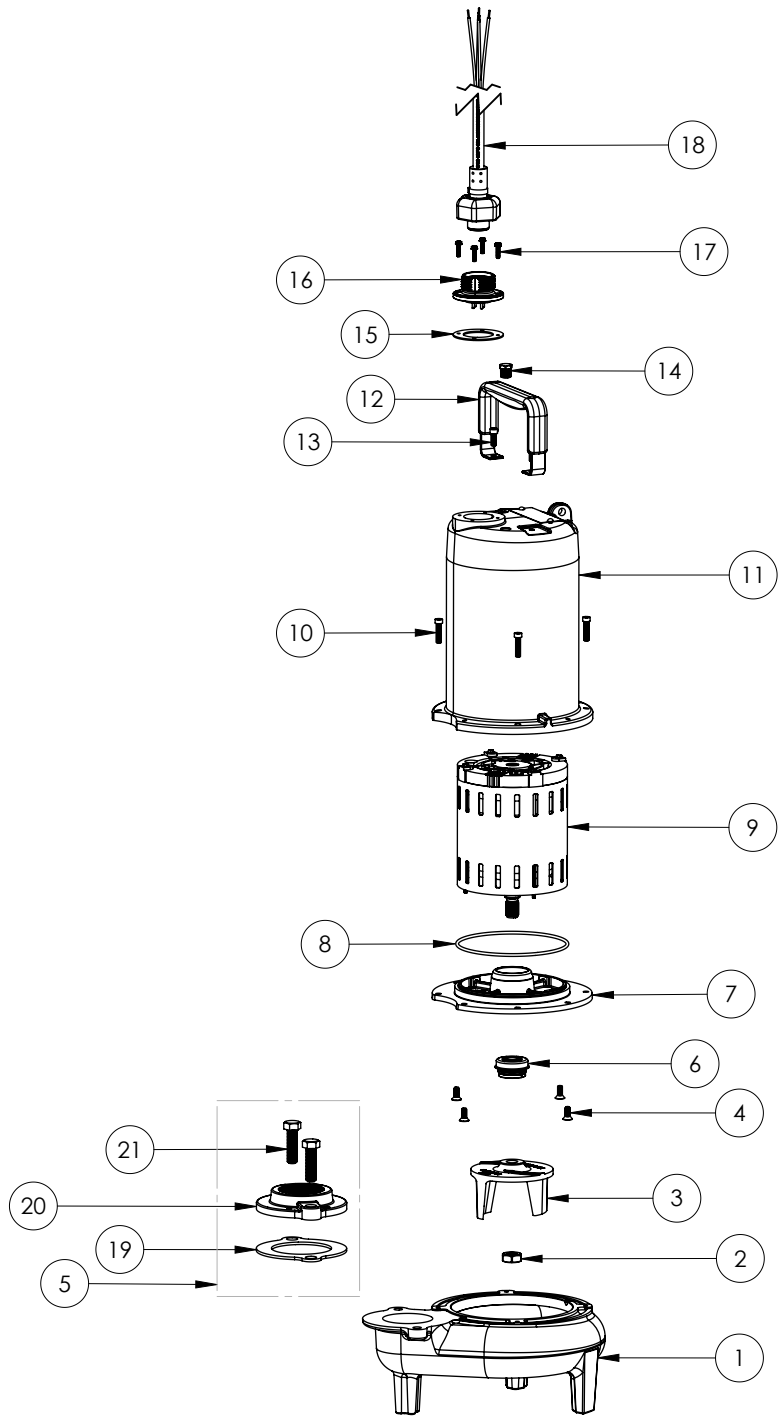

PART NOTES:

[1] - Part requires factory authorized service. Contact Liberty Pumps at 1-800-543-2550

LEH105M2-3 (B72)

LEH105M2-3**LEH105M2-3 (B72)**

#	PART #	DESCRIPTION	QTY	Note
1	531500R	VOLUTE HOUSING	1	
2	8046000	1/2-20 HEX STAINLESS STEEL JAM NUT	1	
3	K001488	51300A0 IMPELLER KIT, INCLUDES 1/2" JAM NUT	1	
4	8018000	1/4-20 x 5/8 SLOTTED FLAT HEAD BOLT	4	
5	K001221	2" DISCHARGE KIT	1	
6	5120000	5/8 INCH UNITIZED SHAFT SEAL	1	[1]
7	53260BR	MOTOR SUPPORT PLATE	1	
8	5617000	O-RING	1	
9	5337000	MOTOR	1	
10	8091000	1/4-20 x 1 HEX SOCKET HEAD BOLT	4	
11	531400R	MOTOR COVER	1	
12	3411200	HANDLE	1	
13	8033000	#8 x 1/4 STAINLESS STEEL SCREW	2	
14	5071000	BRASS OIL PLUG	1	
15	5060000	CORD PLATE GASKET	1	
16	K001216	5619000, CORDPLATE	1	
17	8064000	#8-32 x 5/8 HEX WASHER HEAD SCREW	4	
18	K001383	56310C0 35' CORD KIT	1	

PART NOTES:

[1] - Part requires factory authorized service. Contact Liberty Pumps at 1-800-543-2550

LEH105M2-3 (B75)

LEH105M2-3**LEH105M2-3 (B75)**

#	PART #	DESCRIPTION	QTY	Note
1	531500R	VOLUTE HOUSING	1	
2	5887000	NUT, JAM, 5/8-18 HEX S.S.	1	
3	K001489	51300B0 IMPELLER KIT, INCLUDES 5/8" JAM NUT	1	
4	8018000	1/4-20 x 5/8 SLOTTED FLAT HEAD BOLT	4	
5	K001221	2" DISCHARGE KIT	1	
6	5633000	3/4" UNITIZED SHAFT SEAL	1	[1]
7	537600R	MOTOR PLATE LE100 3PHASE	1	
8	5617000	O-RING	1	
9	5337000	MOTOR	1	
10	8091000	1/4-20 x 1 HEX SOCKET HEAD BOLT	4	
11	531400R	MOTOR COVER	1	
12	3411200	HANDLE	1	
13	8033000	#8 x 1/4 STAINLESS STEEL SCREW	2	
14	50710A0	PIPE PLUG, 1/4" HEX HD BRASS NPTF	1	
15	5060000	CORD PLATE GASKET	1	
16	K001216	5619000, CORDPLATE	1	
17	8064000	#8-32 x 5/8 HEX WASHER HEAD SCREW	4	
18	K001383	56310C0 35' CORD KIT	1	
19	5129000	FLANGE GASKET, FITS 2" OR 3"	1	
20	512100R	2" DISCHARGE FLANGE	1	
21	8037000	1/2-13 x 1-3/4 STAINLESS STEEL BOLT	1	