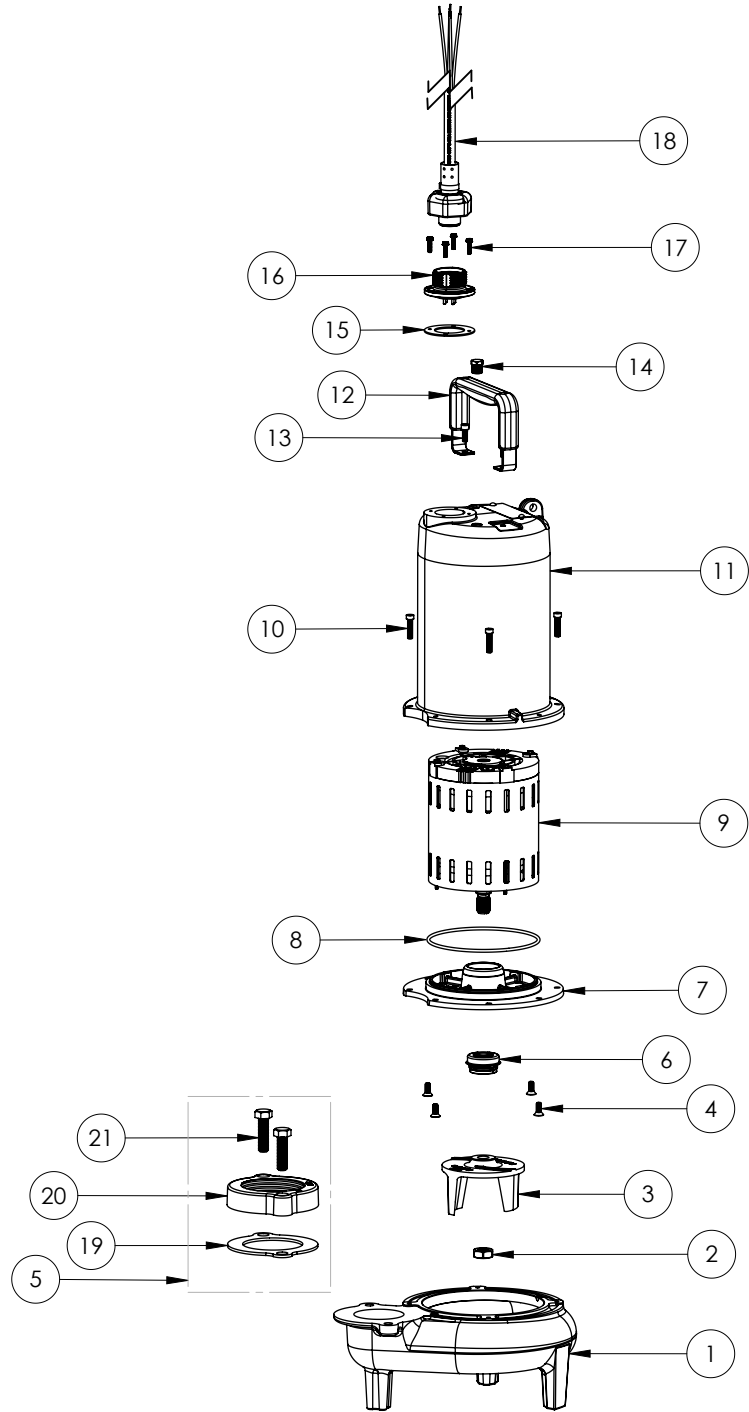

PART NOTES:

[1] - Part requires factory authorized service. Contact Liberty Pumps at 1-800-543-2550

LEH105M3-2 (B72)

LEH105M3-2**LEH105M3-2 (B72)**

#	PART #	DESCRIPTION	QTY	Note
1	531500R	VOLUTE HOUSING	1	
2	8046000	1/2-20 HEX STAINLESS STEEL JAM NUT	1	
3	K001488	51300A0 IMPELLER KIT, INCLUDES 1/2" JAM NUT	1	
4	8018000	1/4-20 x 5/8 SLOTTED FLAT HEAD BOLT	4	
5	K001222	3" DISCHARGE KIT	1	
6	5120000	5/8 INCH UNITIZED SHAFT SEAL	1	[1]
7	53260BR	MOTOR SUPPORT PLATE	1	
8	5617000	O-RING	1	
9	5337000	MOTOR	1	
10	8091000	1/4-20 x 1 HEX SOCKET HEAD BOLT	4	
11	531400R	MOTOR COVER	1	
12	3411200	HANDLE	1	
13	8033000	#8 x 1/4 STAINLESS STEEL SCREW	2	
14	5071000	BRASS OIL PLUG	1	
15	5060000	CORD PLATE GASKET	1	
16	K001216	5619000, CORDPLATE	1	
17	8064000	#8-32 x 5/8 HEX WASHER HEAD SCREW	4	
18	K001357	POWER CORD, 25FT	1	

PART NOTES:

[1] - Part requires factory authorized service. Contact Liberty Pumps at 1-800-543-2550

LEH105M3-2 (B75)

LEH105M3-2**LEH105M3-2 (B75)**

#	PART #	DESCRIPTION	QTY	Note
1	531500R	VOLUTE HOUSING	1	
2	5887000	NUT, JAM, 5/8-18 HEX S.S.	1	
3	K001489	51300B0 IMPELLER KIT, INCLUDES 5/8" JAM NUT	1	
4	8018000	1/4-20 x 5/8 SLOTTED FLAT HEAD BOLT	4	
5	K001222	3" DISCHARGE KIT	1	
6	5633000	3/4" UNITIZED SHAFT SEAL	1	[1]
7	537600R	MOTOR PLATE LE100 3PHASE	1	
8	5617000	O-RING	1	
9	5337000	MOTOR	1	
10	8091000	1/4-20 x 1 HEX SOCKET HEAD BOLT	4	
11	531400R	MOTOR COVER	1	
12	3411200	HANDLE	1	
13	8033000	#8 x 1/4 STAINLESS STEEL SCREW	2	
14	50710A0	PIPE PLUG, 1/4" HEX HD BRASS NPTF	1	
15	5060000	CORD PLATE GASKET	1	
16	K001216	5619000, CORDPLATE	1	
17	8064000	#8-32 x 5/8 HEX WASHER HEAD SCREW	4	
18	K001357	POWER CORD, 25FT	1	
19	5129000	FLANGE GASKET, FITS 2" OR 3"	1	
20	512200R	3" DISCHARGE FLANGE	1	
21	8037000	1/2-13 x 1-3/4 STAINLESS STEEL BOLT	1	