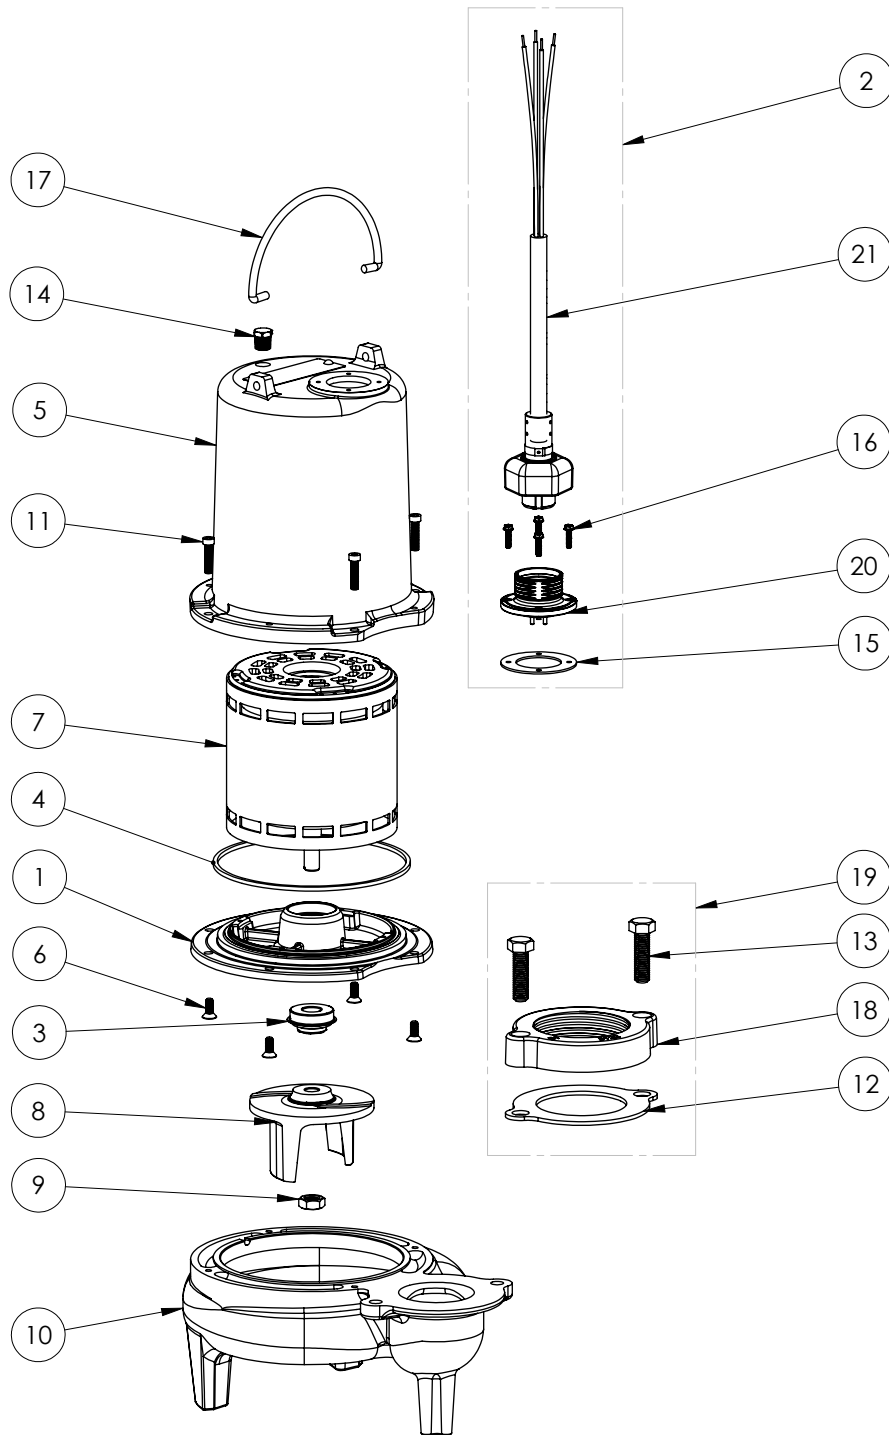

PART NOTES:

[1] - Part requires factory authorized service. Contact Liberty Pumps at 1-800-543-2550

LEH105M2-3 (B75)

LEH105M2-3**LEH105M2-3 (B75)**

#	PART #	DESCRIPTION	QTY	Note
1	531500R	VOLUTE HOUSING	1	
2	5887000	NUT, JAM, 5/8-18 HEX S.S.	1	
3	K001489	51300B0 IMPELLER KIT, INCLUDES 5/8" JAM NUT	1	
4	8018000	1/4-20 x 5/8 SLOTTED FLAT HEAD BOLT	4	
5	K001221	2" DISCHARGE KIT	1	
6	5633000	3/4" UNITIZED SHAFT SEAL	1	[1]
7	537600R	MOTOR PLATE LE100 3PHASE	1	
8	5617000	O-RING	1	
9	5337000	MOTOR	1	
10	8091000	1/4-20 x 1 HEX SOCKET HEAD BOLT	4	
11	531400R	MOTOR COVER	1	
12	3411200	HANDLE	1	
13	8033000	#8 x 1/4 STAINLESS STEEL SCREW	2	
14	50710A0	PIPE PLUG, 1/4" HEX HD BRASS NPTF	1	
15	5060000	CORD PLATE GASKET	1	
16	K001216	5619000, CORDPLATE	1	
17	8064000	#8-32 x 5/8 HEX WASHER HEAD SCREW	4	
18	K001383	56310C0 35' CORD KIT	1	
19	5129000	FLANGE GASKET, FITS 2" OR 3"	1	
20	512100R	2" DISCHARGE FLANGE	1	
21	8037000	1/2-13 x 1-3/4 STAINLESS STEEL BOLT	1	

PART NOTES:

[1] - Part requires factory authorized service. Contact Liberty Pumps at 1-800-543-2550

LEH105M3-2 (B10)

LEH105M3-2**LEH105M3-2 (B10)**

#	PART #	DESCRIPTION	QTY	Note
1	510100R	MOTOR SUPPORT PLATE	1	
2	K001150	POWER CORD KIT	1	
3	5120000	5/8 INCH UNITIZED SHAFT SEAL	1	[1]
4	5107000	MOTOR COVER SEALRING	1	[1]
5	527700R	MOTOR COVER	1	
6	8018000	1/4-20 x 5/8 SLOTTED FLAT HEAD BOLT	4	
7	5349000	MOTOR	1	
8	K001488	51300A0 IMPELLER KIT, INCLUDES 1/2" JAM NUT	1	
9	8046000	1/2-20 HEX STAINLESS STEEL JAM NUT	1	
10	510200R	VOLUTE HOUSING	1	
11	8091000	1/4-20 x 1 HEX SOCKET HEAD BOLT	4	
12	5129000	FLANGE GASKET, FITS 2" OR 3"	1	
13	8037000	1/2-13 x 1-3/4 STAINLESS STEEL BOLT	2	
14	5071000	BRASS OIL PLUG	1	
15	5060000	CORD PLATE GASKET	1	
16	8064000	#8-32 x 5/8 HEX WASHER HEAD SCREW	4	
17	K001095	STAINLESS STEEL HANDLE	1	
18	K001222	3" DISCHARGE KIT	1	
19	K001222	3" DISCHARGE KIT	1	
20	5629000	GRINDER CORDPLATE	1	
21	K001357	POWER CORD, 25FT	1	