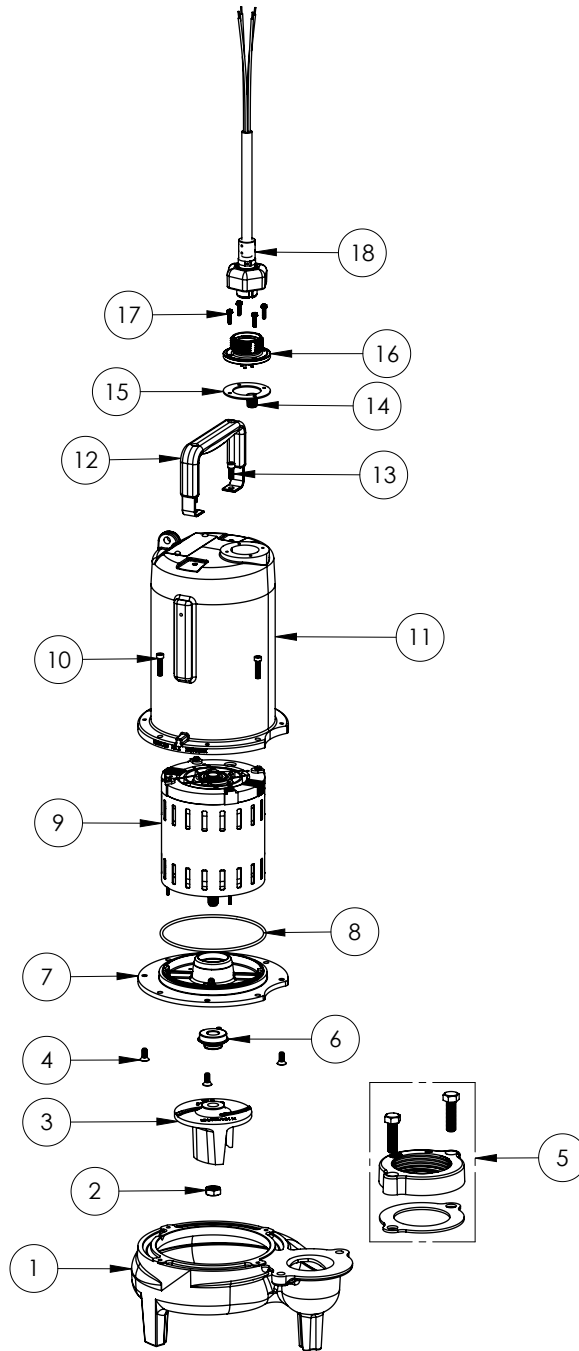

PART NOTES:

[1] - Part requires factory authorized service. Contact Liberty Pumps at 1-800-543-2550

LEH105M3-2 (B61)

LEH105M3-2B61

LEH105M3-2**LEH105M3-2 (B61)**

#	PART #	DESCRIPTION	QTY	Note
1	532600R	MOTOR SUPPORT PLATE	1	
2	5120000	5/8 INCH UNITIZED SHAFT SEAL	1	[1]
3	5617000	O-RING	1	
4	5349000	MOTOR	1	
5	531400R	MOTOR COVER	1	
6	K001487	51310A0 IMPELLER KIT, INCLUDES 5/8" JAM NUT	1	
7	531500R	VOLUTE HOUSING	1	
8	8018000	1/4-20 x 5/8 SLOTTED FLAT HEAD BOLT	4	
9	8091000	1/4-20 x 1 HEX SOCKET HEAD BOLT	4	
10	5129000	FLANGE GASKET, FITS 2" OR 3"	1	
11	K001222	3" DISCHARGE KIT	1	
12	8037000	1/2-13 x 1-3/4 STAINLESS STEEL BOLT	2	
13	8046000	1/2-20 HEX STAINLESS STEEL JAM NUT	1	
14	5071000	BRASS OIL PLUG	1	
15	5060000	CORD PLATE GASKET	1	
16	5629000	GRINDER CORDPLATE	1	
17	K001357	POWER CORD, 25FT	1	
18	K001095	STAINLESS STEEL HANDLE	1	
19	8064000	#8-32 x 5/8 HEX WASHER HEAD SCREW	4	

PART NOTES:

[1] - Part requires factory authorized service. Contact Liberty Pumps at 1-800-543-2550

LEH105M3-2 (B72)

LEH105M3-2**LEH105M3-2 (B72)**

#	PART #	DESCRIPTION	QTY	Note
1	531500R	VOLUTE HOUSING	1	
2	8046000	1/2-20 HEX STAINLESS STEEL JAM NUT	1	
3	K001488	51300A0 IMPELLER KIT, INCLUDES 1/2" JAM NUT	1	
4	8018000	1/4-20 x 5/8 SLOTTED FLAT HEAD BOLT	4	
5	K001222	3" DISCHARGE KIT	1	
6	5120000	5/8 INCH UNITIZED SHAFT SEAL	1	[1]
7	53260BR	MOTOR SUPPORT PLATE	1	
8	5617000	O-RING	1	
9	5337000	MOTOR	1	
10	8091000	1/4-20 x 1 HEX SOCKET HEAD BOLT	4	
11	531400R	MOTOR COVER	1	
12	3411200	HANDLE	1	
13	8033000	#8 x 1/4 STAINLESS STEEL SCREW	2	
14	5071000	BRASS OIL PLUG	1	
15	5060000	CORD PLATE GASKET	1	
16	K001216	5619000, CORDPLATE	1	
17	8064000	#8-32 x 5/8 HEX WASHER HEAD SCREW	4	
18	K001357	POWER CORD, 25FT	1	