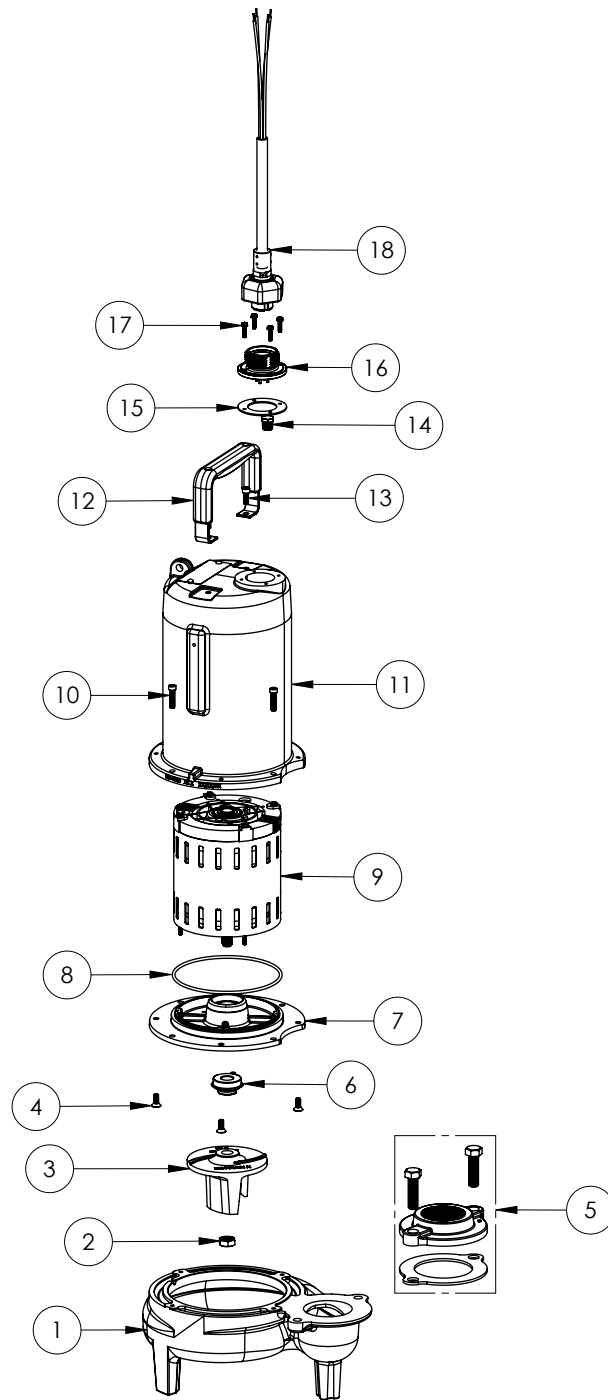

PART NOTES:

[1] - Part requires factory authorized service. Contact Liberty Pumps at 1-800-543-2550

LEH105M2-2 (B61)

LEH105M2-2B61

LEH105M2-2**LEH105M2-2 (B61)**

#	PART #	DESCRIPTION	QTY	Note
1	532600R	MOTOR SUPPORT PLATE	1	
2	5120000	5/8 INCH UNITIZED SHAFT SEAL	1	[1]
3	5617000	O-RING	1	
4	5349000	MOTOR	1	
5	531400R	MOTOR COVER	1	
6	K001487	51310A0 IMPELLER KIT, INCLUDES 5/8" JAM NUT	1	
7	531500R	VOLUTE HOUSING	1	
8	8018000	1/4-20 x 5/8 SLOTTED FLAT HEAD BOLT	4	
9	8091000	1/4-20 x 1 HEX SOCKET HEAD BOLT	4	
10	5129000	FLANGE GASKET, FITS 2" OR 3"	1	
11	K001221	2" DISCHARGE KIT	1	
12	8037000	1/2-13 x 1-3/4 STAINLESS STEEL BOLT	2	
13	8046000	1/2-20 HEX STAINLESS STEEL JAM NUT	1	
14	5071000	BRASS OIL PLUG	1	
15	5060000	CORD PLATE GASKET	1	
16	5629000	GRINDER CORDPLATE	1	
17	K001357	POWER CORD, 25FT	1	
18	K001095	STAINLESS STEEL HANDLE	1	
19	8064000	#8-32 x 5/8 HEX WASHER HEAD SCREW	4	

PART NOTES:

[1] - Part requires factory authorized service. Contact Liberty Pumps at 1-800-543-2550

LEH105M2-2 (B72)

LEH105M2-2**LEH105M2-2 (B72)**

#	PART #	DESCRIPTION	QTY	Note
1	531500R	VOLUTE HOUSING	1	
2	8046000	1/2-20 HEX STAINLESS STEEL JAM NUT	1	
3	K001488	51300A0 IMPELLER KIT, INCLUDES 1/2" JAM NUT	1	
4	8018000	1/4-20 x 5/8 SLOTTED FLAT HEAD BOLT	4	
5	K001221	2" DISCHARGE KIT	1	
6	5120000	5/8 INCH UNITIZED SHAFT SEAL	1	[1]
7	53260BR	MOTOR SUPPORT PLATE	1	
8	5617000	O-RING	1	
9	5336000	MOTOR	1	
10	8091000	1/4-20 x 1 HEX SOCKET HEAD BOLT	4	
11	531400R	MOTOR COVER	1	
12	3411200	HANDLE	1	
13	8033000	#8 x 1/4 STAINLESS STEEL SCREW	2	
14	5071000	BRASS OIL PLUG	1	
15	5060000	CORD PLATE GASKET	1	
16	K001216	5619000, CORDPLATE	1	
17	8064000	#8-32 x 5/8 HEX WASHER HEAD SCREW	4	
18	K001357	POWER CORD, 25FT	1	