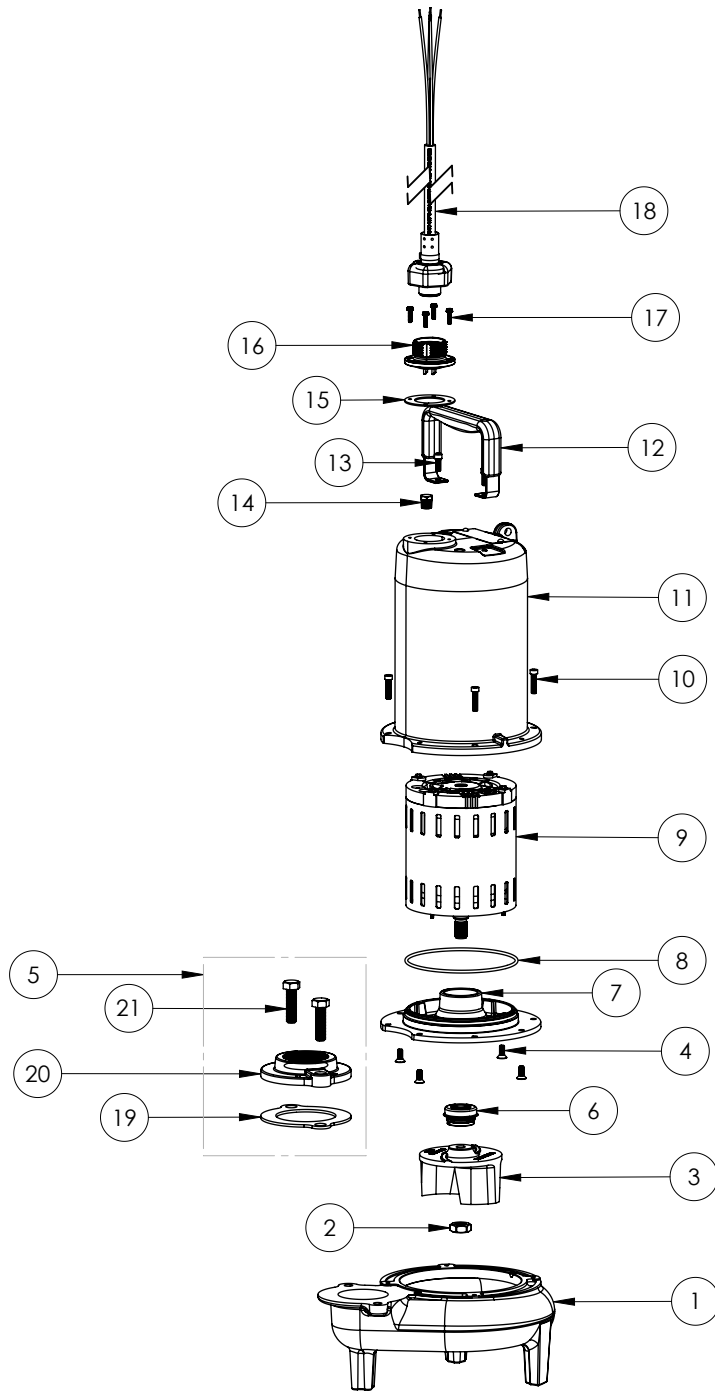

PART NOTES:

[1] - Part requires factory authorized service. Contact Liberty Pumps at 1-800-543-2550

LEH103M2-2 (B72)

LEH103M2-2**LEH103M2-2 (B72)**

#	PART #	DESCRIPTION	QTY	Note
1	531500R	VOLUTE HOUSING	1	
2	8046000	1/2-20 HEX STAINLESS STEEL JAM NUT	1	
3	K001488	51300A0 IMPELLER KIT, INCLUDES 1/2" JAM NUT	1	
4	8018000	1/4-20 x 5/8 SLOTTED FLAT HEAD BOLT	4	
5	K001221	2" DISCHARGE KIT	1	
6	5120000	5/8 INCH UNITIZED SHAFT SEAL	1	[1]
7	53260BR	MOTOR SUPPORT PLATE	1	
8	5617000	O-RING	1	
9	5336000	MOTOR	1	
10	8091000	1/4-20 x 1 HEX SOCKET HEAD BOLT	4	
11	531400R	MOTOR COVER	1	
12	3411200	HANDLE	1	
13	8033000	#8 x 1/4 STAINLESS STEEL SCREW	2	
14	5071000	BRASS OIL PLUG	1	
15	5060000	CORD PLATE GASKET	1	
16	K001216	5619000, CORDPLATE	1	
17	8064000	#8-32 x 5/8 HEX WASHER HEAD SCREW	4	
18	K001357	POWER CORD, 25FT	1	

PART NOTES:

[1] - Part requires factory authorized service. Contact Liberty Pumps at 1-800-543-2550

LEH103M2-2 (B75)

LEH103M2-2**LEH103M2-2 (B75)**

#	PART #	DESCRIPTION	QTY	Note
1	531500R	VOLUTE HOUSING	1	
2	5887000	NUT, JAM, 5/8-18 HEX S.S.	1	
3	K001489	51300B0 IMPELLER KIT, INCLUDES 5/8" JAM NUT	1	
4	8018000	1/4-20 x 5/8 SLOTTED FLAT HEAD BOLT	4	
5	K001221	2" DISCHARGE KIT	1	
6	5633000	3/4" UNITIZED SHAFT SEAL	1	[1]
7	537600R	MOTOR PLATE LE100 3PHASE	1	
8	5617000	O-RING	1	
9	5335000	MOTOR	1	
10	8091000	1/4-20 x 1 HEX SOCKET HEAD BOLT	4	
11	531400R	MOTOR COVER	1	
12	3411200	HANDLE	1	
13	8033000	#8 x 1/4 STAINLESS STEEL SCREW	2	
14	50710A0	PIPE PLUG, 1/4" HEX HD BRASS NPTF	1	
15	5060000	CORD PLATE GASKET	1	
16	K001216	5619000, CORDPLATE	1	
17	8064000	#8-32 x 5/8 HEX WASHER HEAD SCREW	4	
18	K001357	POWER CORD, 25FT	1	
19	5129000	FLANGE GASKET, FITS 2" OR 3"	1	
20	512100R	2" DISCHARGE FLANGE	1	
21	8037000	1/2-13 x 1-3/4 STAINLESS STEEL BOLT	2	