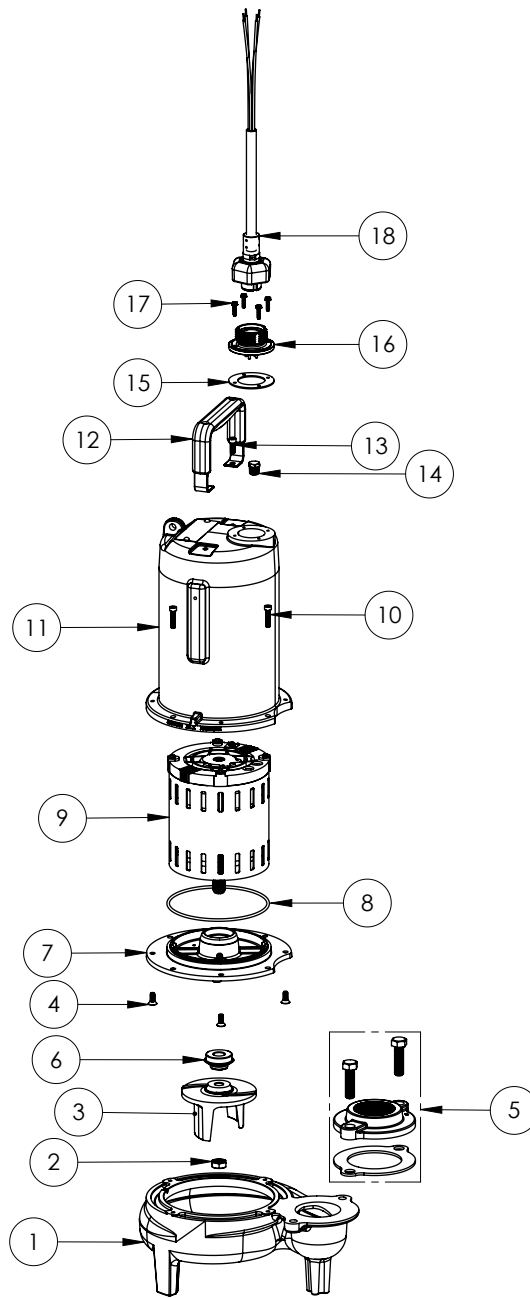

LEH103M2-2 (B72)

LEH103M2-2

LEH103M2-2 (B72)

#	PART #	DESCRIPTION	QTY	Note
1	531500R	VOLUTE HOUSING	1	
2	8046000	1/2-20 HEX STAINLESS STEEL JAM NUT	1	
3	K001488	51300A0 IMPELLER KIT, INCLUDES 1/2" JAM NUT	1	
4	8018000	1/4-20 x 5/8 SLOTTED FLAT HEAD BOLT	4	
5	K001221	2" DISCHARGE KIT	1	
6	5120000	5/8 INCH UNITIZED SHAFT SEAL	1	[1]
7	53260BR	MOTOR SUPPORT PLATE	1	
8	5617000	O-RING	1	
9	5336000	MOTOR	1	
10	8091000	1/4-20 x 1 HEX SOCKET HEAD BOLT	4	
11	531400R	MOTOR COVER	1	
12	3411200	HANDLE	1	
13	8033000	#8 x 1/4 STAINLESS STEEL SCREW	2	
14	5071000	BRASS OIL PLUG	1	
15	5060000	CORD PLATE GASKET	1	
16	K001216	5619000, CORDPLATE	1	
17	8064000	#8-32 x 5/8 HEX WASHER HEAD SCREW	4	
18	K001357	POWER CORD, 25FT	1	

PART NOTES:

[1] - Part requires factory authorized service. Contact Liberty Pumps at 1-800-543-2550