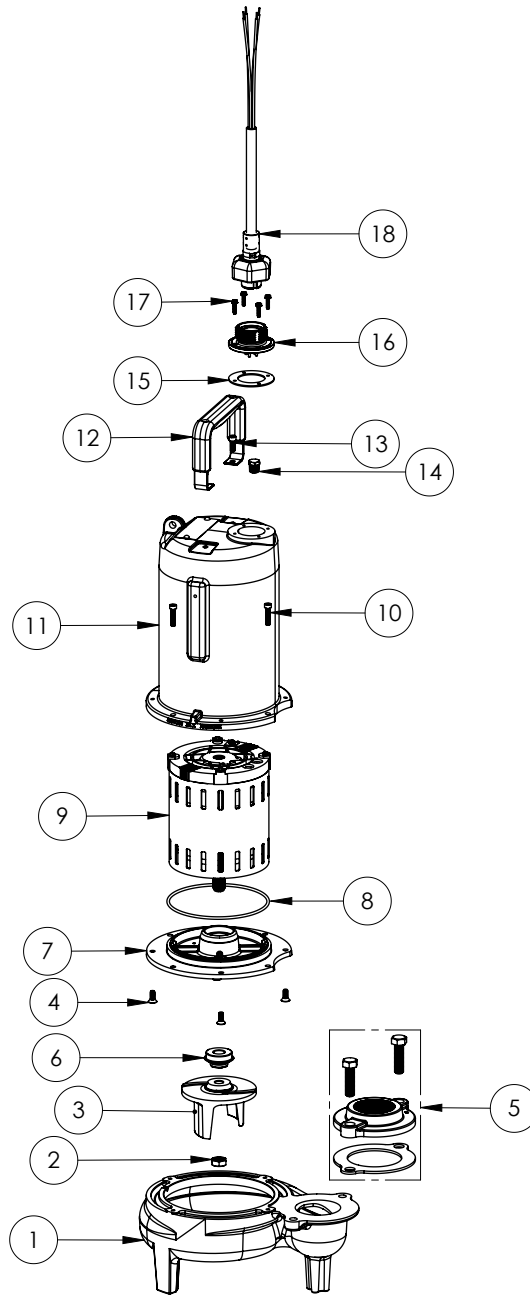

PART NOTES:

[1] - Part requires factory authorized service. Contact Liberty Pumps at 1-800-543-2550

LEH103M2-2 (B75)

LEH103M2-2**LEH103M2-2 (B75)**

#	PART #	DESCRIPTION	QTY	Note
1	531500R	VOLUTE HOUSING	1	
2	5887000	NUT, JAM, 5/8-18 HEX S.S.	1	
3	K001489	51300B0 IMPELLER KIT, INCLUDES 5/8" JAM NUT	1	
4	8018000	1/4-20 x 5/8 SLOTTED FLAT HEAD BOLT	4	
5	K001221	2" DISCHARGE KIT	1	
6	5633000	3/4" UNITIZED SHAFT SEAL	1	[1]
7	537600R	MOTOR PLATE LE100 3PHASE	1	
8	5617000	O-RING	1	
9	5335000	MOTOR	1	
10	8091000	1/4-20 x 1 HEX SOCKET HEAD BOLT	4	
11	531400R	MOTOR COVER	1	
12	3411200	HANDLE	1	
13	8033000	#8 x 1/4 STAINLESS STEEL SCREW	2	
14	50710A0	PIPE PLUG, 1/4" HEX HD BRASS NPTF	1	
15	5060000	CORD PLATE GASKET	1	
16	K001216	5619000, CORDPLATE	1	
17	8064000	#8-32 x 5/8 HEX WASHER HEAD SCREW	4	
18	K001357	POWER CORD, 25FT	1	
19	5129000	FLANGE GASKET, FITS 2" OR 3"	1	
20	512100R	2" DISCHARGE FLANGE	1	
21	8037000	1/2-13 x 1-3/4 STAINLESS STEEL BOLT	2	

PART NOTES:

[1] - Part requires factory authorized service. Contact Liberty Pumps at 1-800-543-2550

LEH103M2-3 (B72)

LEH103M2-3**LEH103M2-3 (B72)**

#	PART #	DESCRIPTION	QTY	Note
1	531500R	VOLUTE HOUSING	1	
2	8046000	1/2-20 HEX STAINLESS STEEL JAM NUT	1	
3	K001488	51300A0 IMPELLER KIT, INCLUDES 1/2" JAM NUT	1	
4	8018000	1/4-20 x 5/8 SLOTTED FLAT HEAD BOLT	4	
5	K001221	2" DISCHARGE KIT	1	
6	5120000	5/8 INCH UNITIZED SHAFT SEAL	1	[1]
7	53260BR	MOTOR SUPPORT PLATE	1	
8	5617000	O-RING	1	
9	5336000	MOTOR	1	
10	8091000	1/4-20 x 1 HEX SOCKET HEAD BOLT	4	
11	531400R	MOTOR COVER	1	
12	3411200	HANDLE	1	
13	8033000	#8 x 1/4 STAINLESS STEEL SCREW	2	
14	5071000	BRASS OIL PLUG	1	
15	5060000	CORD PLATE GASKET	1	
16	K001216	5619000, CORDPLATE	1	
17	8064000	#8-32 x 5/8 HEX WASHER HEAD SCREW	4	
18	K001357	POWER CORD, 25FT	1	