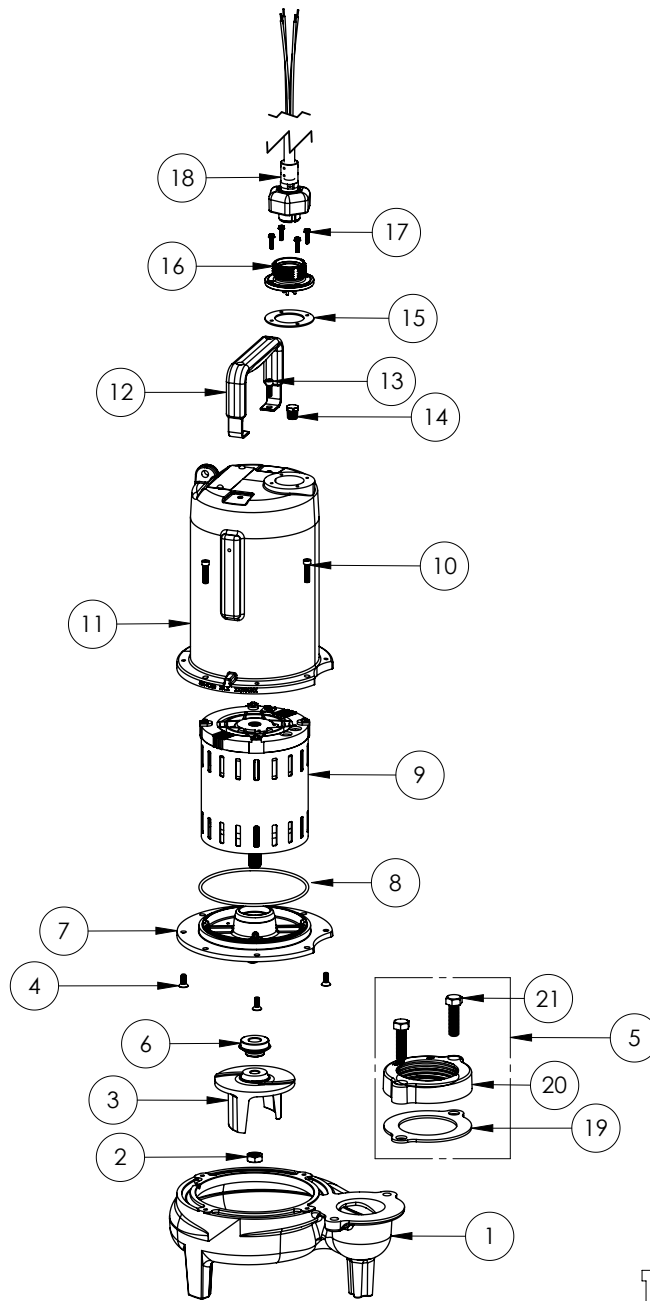

PART NOTES:

[1] - Part requires factory authorized service. Contact Liberty Pumps at 1-800-543-2550

LEH103M3-2 (B61)

LEH103M3-2B61

LEH103M3-2**LEH103M3-2 (B61)**

#	PART #	DESCRIPTION	QTY	Note
1	532600R	MOTOR SUPPORT PLATE	1	
2	5120000	5/8 INCH UNITIZED SHAFT SEAL	1	[1]
3	5617000	O-RING	1	
4	5338000	MOTOR	1	
5	531400R	MOTOR COVER	1	
6	K001487	51310A0 IMPELLER KIT, INCLUDES 5/8" JAM NUT	1	
7	531500R	VOLUTE HOUSING	1	
8	8018000	1/4-20 x 5/8 SLOTTED FLAT HEAD BOLT	4	
9	8091000	1/4-20 x 1 HEX SOCKET HEAD BOLT	4	
10	5129000	FLANGE GASKET, FITS 2" OR 3"	1	
11	K001222	3" DISCHARGE KIT	1	
12	8037000	1/2-13 x 1-3/4 STAINLESS STEEL BOLT	2	
13	8046000	1/2-20 HEX STAINLESS STEEL JAM NUT	1	
14	5071000	BRASS OIL PLUG	1	
15	5060000	CORD PLATE GASKET	1	
16	5629000	GRINDER CORDPLATE	1	
17	K001357	POWER CORD, 25FT	1	
18	K001095	STAINLESS STEEL HANDLE	1	
19	8064000	#8-32 x 5/8 HEX WASHER HEAD SCREW	4	

PART NOTES:

[1] - Part requires factory authorized service. Contact Liberty Pumps at 1-800-543-2550

LEH103M3-2 (B72)

LEH103M3-2**LEH103M3-2 (B72)**

#	PART #	DESCRIPTION	QTY	Note
1	531500R	VOLUTE HOUSING	1	
2	8046000	1/2-20 HEX STAINLESS STEEL JAM NUT	1	
3	K001488	51300A0 IMPELLER KIT, INCLUDES 1/2" JAM NUT	1	
4	8018000	1/4-20 x 5/8 SLOTTED FLAT HEAD BOLT	4	
5	K001222	3" DISCHARGE KIT	1	
6	5120000	5/8 INCH UNITIZED SHAFT SEAL	1	[1]
7	53260BR	MOTOR SUPPORT PLATE	1	
8	5617000	O-RING	1	
9	5336000	MOTOR	1	
10	8091000	1/4-20 x 1 HEX SOCKET HEAD BOLT	4	
11	531400R	MOTOR COVER	1	
12	3411200	HANDLE	1	
13	8033000	#8 x 1/4 STAINLESS STEEL SCREW	2	
14	5071000	BRASS OIL PLUG	1	
15	5060000	CORD PLATE GASKET	1	
16	K001216	5619000, CORDPLATE	1	
17	8064000	#8-32 x 5/8 HEX WASHER HEAD SCREW	4	
18	K001357	POWER CORD, 25FT	1	
19	5129000	FLANGE GASKET, FITS 2" OR 3"	1	
20	512200R	3" DISCHARGE FLANGE	1	
21	8037000	1/2-13 x 1-3/4 STAINLESS STEEL BOLT	1	