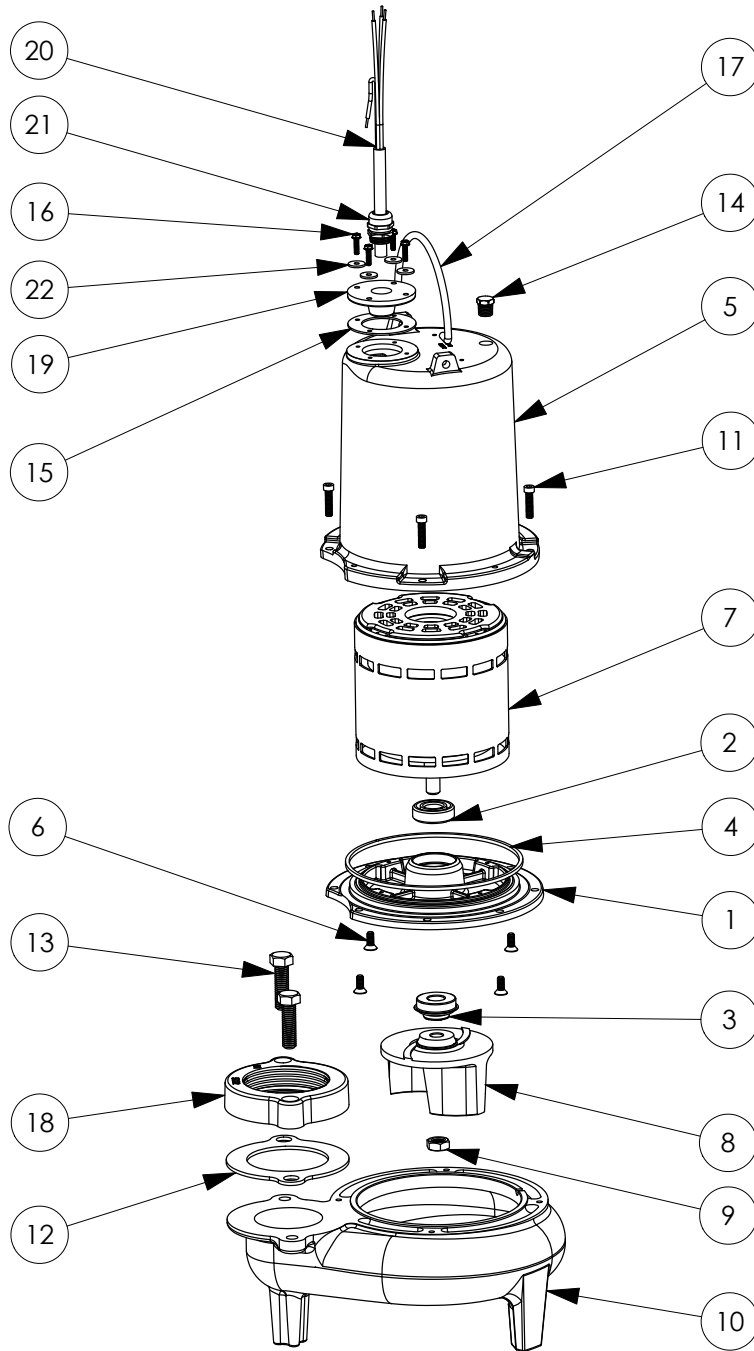

PART NOTES:

[1] - Part requires factory authorized service. Contact Liberty Pumps at 1-800-543-2550

LEH103M2-3 (B75)

LEH103M2-3**LEH103M2-3 (B75)**

#	PART #	DESCRIPTION	QTY	Note
1	531500R	VOLUTE HOUSING	1	
2	5887000	NUT, JAM, 5/8-18 HEX S.S.	1	
3	K001489	51300B0 IMPELLER KIT, INCLUDES 5/8" JAM NUT	1	
4	8018000	1/4-20 x 5/8 SLOTTED FLAT HEAD BOLT	4	
5	K001221	2" DISCHARGE KIT	1	
6	5633000	3/4" UNITIZED SHAFT SEAL	1	[1]
7	537600R	MOTOR PLATE LE100 3PHASE	1	
8	5617000	O-RING	1	
9	5336000	MOTOR	1	
10	8091000	1/4-20 x 1 HEX SOCKET HEAD BOLT	4	
11	531400R	MOTOR COVER	1	
12	3411200	HANDLE	1	
13	8033000	#8 x 1/4 STAINLESS STEEL SCREW	2	
14	50710A0	PIPE PLUG, 1/4" HEX HD BRASS NPTF	1	
15	5060000	CORD PLATE GASKET	1	
16	K001216	5619000, CORDPLATE	1	
17	8064000	#8-32 x 5/8 HEX WASHER HEAD SCREW	4	
18	K001383	56310C0 35' CORD KIT	1	
19	5129000	FLANGE GASKET, FITS 2" OR 3"	1	
20	512100R	2" DISCHARGE FLANGE	1	
21	8037000	1/2-13 x 1-3/4 STAINLESS STEEL BOLT	2	

PART NOTES:

[1] - Part requires factory authorized service. Contact Liberty Pumps at 1-800-543-2550

LEH103M3-2 (B10)

LEH103M3-2**LEH103M3-2 (B10)**

#	PART #	DESCRIPTION	QTY	Note
1	510100R	MOTOR SUPPORT PLATE	1	
2	5124000	BEARING	1	
3	5120000	5/8 INCH UNITIZED SHAFT SEAL	1	[1]
4	5107000	MOTOR COVER SEALRING	1	[1]
5	527700R	MOTOR COVER	1	
6	8018000	1/4-20 x 5/8 SLOTTED FLAT HEAD BOLT	4	
7	5338000	MOTOR	1	
8	K001488	51300A0 IMPELLER KIT, INCLUDES 1/2" JAM NUT	1	
9	8046000	1/2-20 HEX STAINLESS STEEL JAM NUT	1	
10	510200R	VOLUTE HOUSING	1	
11	8091000	1/4-20 x 1 HEX SOCKET HEAD BOLT	4	
12	5129000	FLANGE GASKET, FITS 2" OR 3"	1	
13	8037000	1/2-13 x 1-3/4 STAINLESS STEEL BOLT	2	
14	5071000	BRASS OIL PLUG	1	
15	5060000	CORD PLATE GASKET	1	
16	8064000	#8-32 x 5/8 HEX WASHER HEAD SCREW	4	
17	K001095	STAINLESS STEEL HANDLE	1	
18	K001222	3" DISCHARGE KIT	1	
19	5396000	CORD PLATE	1	
20	54000A0	POWER CORD KIT, CAST IRON 3PH 25ft CORD	1	
21	5397000	CORD PLATE NUT	1	
22	8140000	#8 FLAT WASHER TYPE B WIDE SS	4	