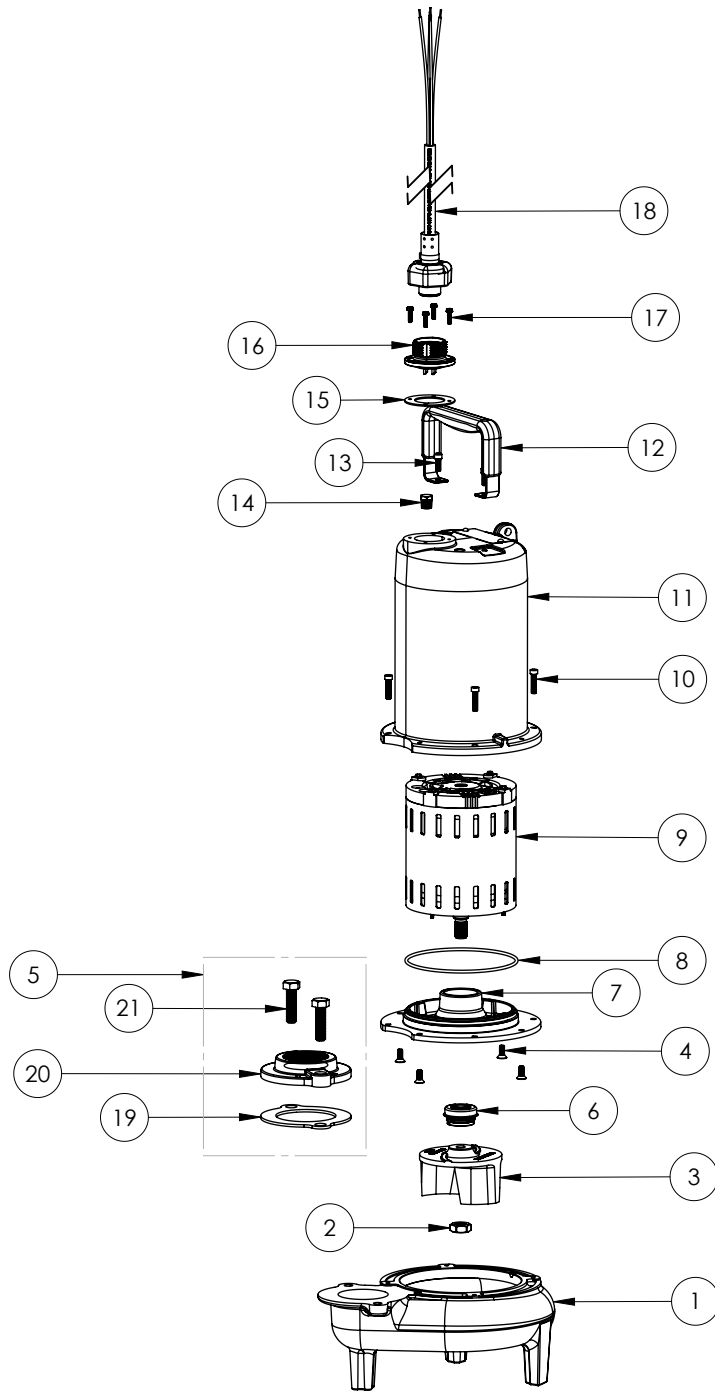

PART NOTES:

[1] - Part requires factory authorized service. Contact Liberty Pumps at 1-800-543-2550

LEH103M2-3 (B72)

LEH103M2-3**LEH103M2-3 (B72)**

#	PART #	DESCRIPTION	QTY	Note
1	531500R	VOLUTE HOUSING	1	
2	8046000	1/2-20 HEX STAINLESS STEEL JAM NUT	1	
3	K001488	51300A0 IMPELLER KIT, INCLUDES 1/2" JAM NUT	1	
4	8018000	1/4-20 x 5/8 SLOTTED FLAT HEAD BOLT	4	
5	K001221	2" DISCHARGE KIT	1	
6	5120000	5/8 INCH UNITIZED SHAFT SEAL	1	[1]
7	53260BR	MOTOR SUPPORT PLATE	1	
8	5617000	O-RING	1	
9	5336000	MOTOR	1	
10	8091000	1/4-20 x 1 HEX SOCKET HEAD BOLT	4	
11	531400R	MOTOR COVER	1	
12	3411200	HANDLE	1	
13	8033000	#8 x 1/4 STAINLESS STEEL SCREW	2	
14	5071000	BRASS OIL PLUG	1	
15	5060000	CORD PLATE GASKET	1	
16	K001216	5619000, CORDPLATE	1	
17	8064000	#8-32 x 5/8 HEX WASHER HEAD SCREW	4	
18	K001357	POWER CORD, 25FT	1	

PART NOTES:

[1] - Part requires factory authorized service. Contact Liberty Pumps at 1-800-543-2550

LEH103M2-3 (B75)

LEH103M2-3**LEH103M2-3 (B75)**

#	PART #	DESCRIPTION	QTY	Note
1	531500R	VOLUTE HOUSING	1	
2	5887000	NUT, JAM, 5/8-18 HEX S.S.	1	
3	K001489	51300B0 IMPELLER KIT, INCLUDES 5/8" JAM NUT	1	
4	8018000	1/4-20 x 5/8 SLOTTED FLAT HEAD BOLT	4	
5	K001221	2" DISCHARGE KIT	1	
6	5633000	3/4" UNITIZED SHAFT SEAL	1	[1]
7	537600R	MOTOR PLATE LE100 3PHASE	1	
8	5617000	O-RING	1	
9	5336000	MOTOR	1	
10	8091000	1/4-20 x 1 HEX SOCKET HEAD BOLT	4	
11	531400R	MOTOR COVER	1	
12	3411200	HANDLE	1	
13	8033000	#8 x 1/4 STAINLESS STEEL SCREW	2	
14	50710A0	PIPE PLUG, 1/4" HEX HD BRASS NPTF	1	
15	5060000	CORD PLATE GASKET	1	
16	K001216	5619000, CORDPLATE	1	
17	8064000	#8-32 x 5/8 HEX WASHER HEAD SCREW	4	
18	K001383	56310C0 35' CORD KIT	1	
19	5129000	FLANGE GASKET, FITS 2" OR 3"	1	
20	512100R	2" DISCHARGE FLANGE	1	
21	8037000	1/2-13 x 1-3/4 STAINLESS STEEL BOLT	2	