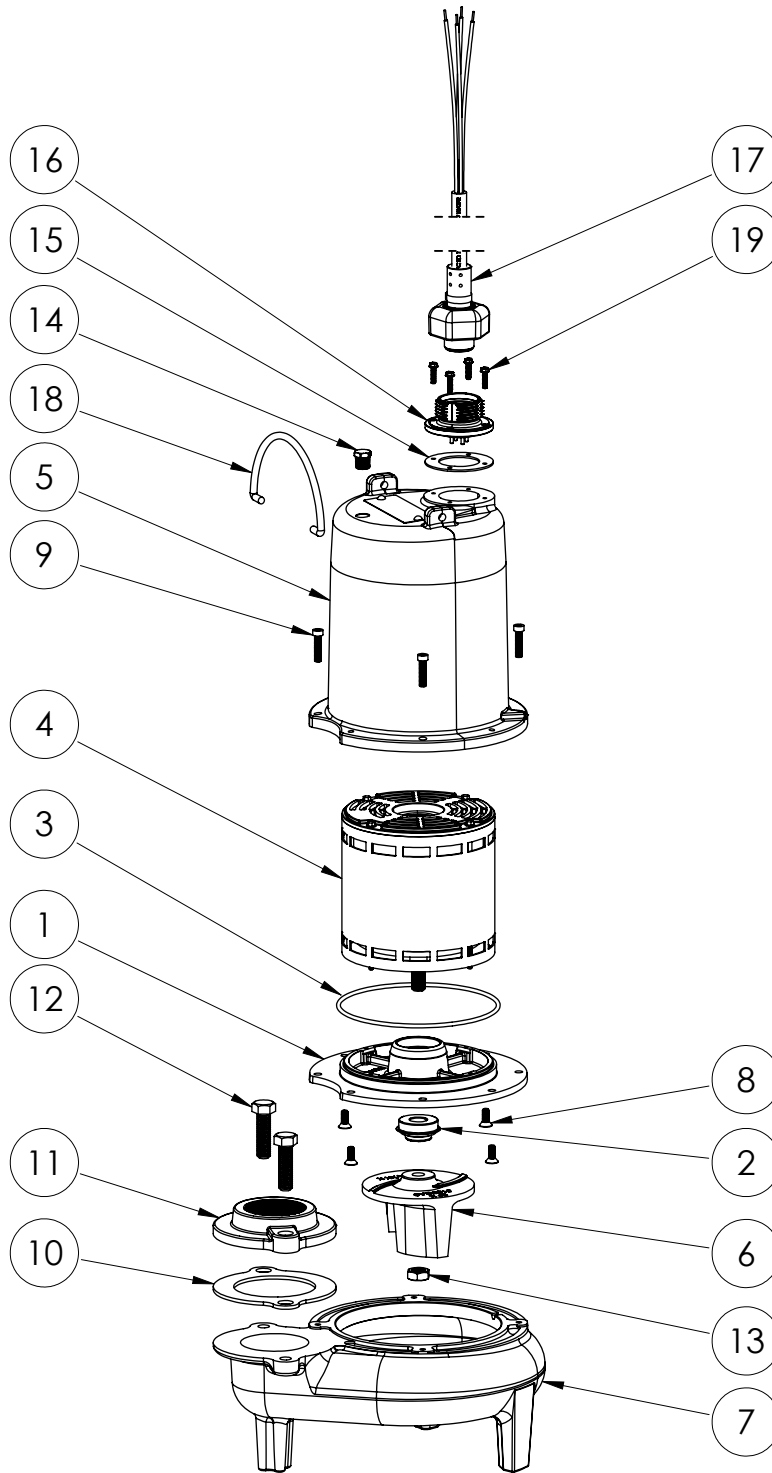

LEH103M2-2 (B61)

LEH103M2-2B61

LEH103M2-2

LEH103M2-2 (B61)

#	PART #	DESCRIPTION	QTY	Note
1	532600R	MOTOR SUPPORT PLATE	1	
2	5120000	5/8 INCH UNITIZED SHAFT SEAL	1	[1]
3	5617000	O-RING	1	
4	5338000	MOTOR	1	
5	531400R	MOTOR COVER	1	
6	K001487	51310A0 IMPELLER KIT, INCLUDES 5/8" JAM NUT	1	
7	531500R	VOLUTE HOUSING	1	
8	8018000	1/4-20 x 5/8 SLOTTED FLAT HEAD BOLT	4	
9	8091000	1/4-20 x 1 HEX SOCKET HEAD BOLT	4	
10	5129000	FLANGE GASKET, FITS 2" OR 3"	1	
11	K001221	2" DISCHARGE KIT	1	
12	8037000	1/2-13 x 1-3/4 STAINLESS STEEL BOLT	2	
13	8046000	1/2-20 HEX STAINLESS STEEL JAM NUT	1	
14	5071000	BRASS OIL PLUG	1	
15	5060000	CORD PLATE GASKET	1	
16	5629000	GRINDER CORDPLATE	1	
17	K001357	POWER CORD, 25FT	1	
18	K001095	STAINLESS STEEL HANDLE	1	
19	8064000	#8-32 x 5/8 HEX WASHER HEAD SCREW	4	

PART NOTES:

[1] - Part requires factory authorized service. Contact Liberty Pumps at 1-800-543-2550