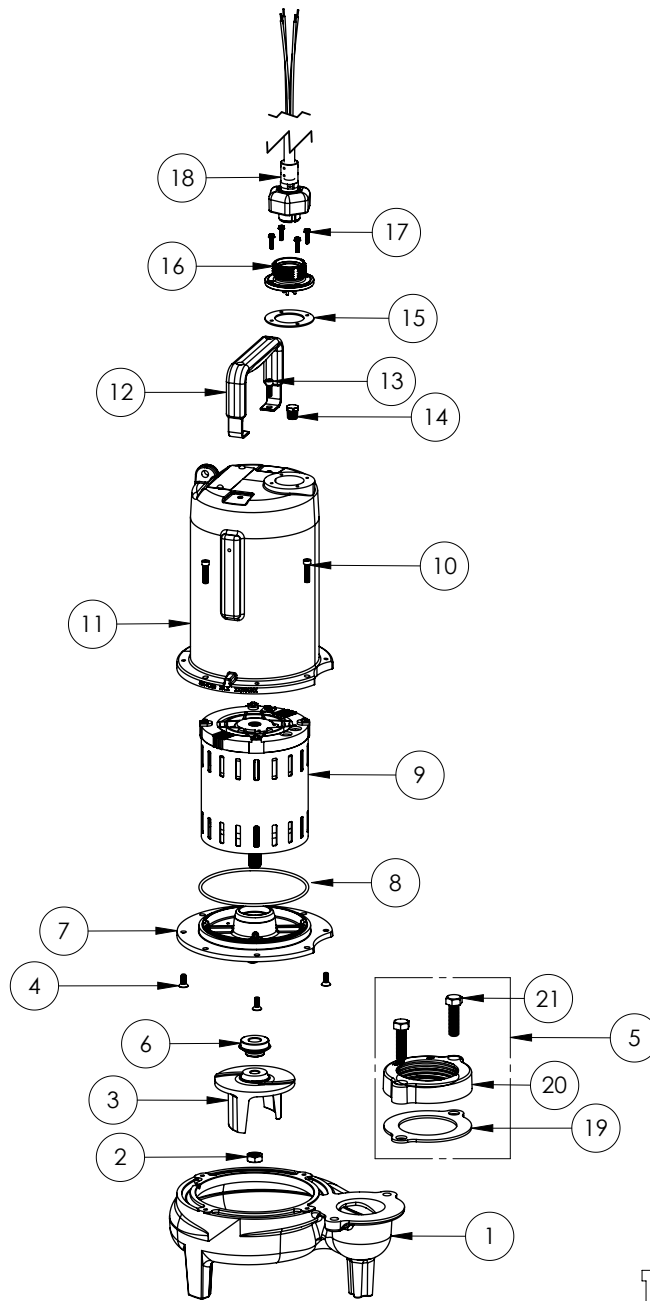

PART NOTES:

[1] - Part requires factory authorized service. Contact Liberty Pumps at 1-800-543-2550

LEH103M3-2 (B75)

LEH103M3-2**LEH103M3-2 (B75)**

#	PART #	DESCRIPTION	QTY	Note
1	531500R	VOLUTE HOUSING	1	
2	5887000	NUT, JAM, 5/8-18 HEX S.S.	1	
3	K001489	51300B0 IMPELLER KIT, INCLUDES 5/8" JAM NUT	1	
4	8018000	1/4-20 x 5/8 SLOTTED FLAT HEAD BOLT	4	
5	K001222	3" DISCHARGE KIT	1	
6	5633000	3/4" UNITIZED SHAFT SEAL	1	[1]
7	537600R	MOTOR PLATE LE100 3PHASE	1	
8	5617000	O-RING	1	
9	5336000	MOTOR	1	
10	8091000	1/4-20 x 1 HEX SOCKET HEAD BOLT	4	
11	531400R	MOTOR COVER	1	
12	3411200	HANDLE	1	
13	8033000	#8 x 1/4 STAINLESS STEEL SCREW	2	
14	50710A0	PIPE PLUG, 1/4" HEX HD BRASS NPTF	1	
15	5060000	CORD PLATE GASKET	1	
16	K001216	5619000, CORDPLATE	1	
17	8064000	#8-32 x 5/8 HEX WASHER HEAD SCREW	4	
18	K001357	POWER CORD, 25FT	1	
19	5129000	FLANGE GASKET, FITS 2" OR 3"	1	
20	512200R	3" DISCHARGE FLANGE	1	
21	8037000	1/2-13 x 1-3/4 STAINLESS STEEL BOLT	2	

PART NOTES:

[1] - Part requires factory authorized service. Contact Liberty Pumps at 1-800-543-2550

LEH103M3-3 (B72)

LEH103M3-3**LEH103M3-3 (B72)**

#	PART #	DESCRIPTION	QTY	Note
1	531500R	VOLUTE HOUSING	1	
2	8046000	1/2-20 HEX STAINLESS STEEL JAM NUT	1	
3	K001488	51300A0 IMPELLER KIT, INCLUDES 1/2" JAM NUT	1	
4	8018000	1/4-20 x 5/8 SLOTTED FLAT HEAD BOLT	4	
5	K001222	3" DISCHARGE KIT	1	
6	5120000	5/8 INCH UNITIZED SHAFT SEAL	1	[1]
7	53260BR	MOTOR SUPPORT PLATE	1	
8	5617000	O-RING	1	
9	5336000	MOTOR	1	
10	8091000	1/4-20 x 1 HEX SOCKET HEAD BOLT	4	
11	531400R	MOTOR COVER	1	
12	3411200	HANDLE	1	
13	8033000	#8 x 1/4 STAINLESS STEEL SCREW	2	
14	5071000	BRASS OIL PLUG	1	
15	5060000	CORD PLATE GASKET	1	
16	K001216	5619000, CORDPLATE	1	
17	8064000	#8-32 x 5/8 HEX WASHER HEAD SCREW	4	
18	K001383	56310C0 35' CORD KIT	1	
19	5129000	FLANGE GASKET, FITS 2" OR 3"	1	
20	512200R	3" DISCHARGE FLANGE	1	
21	8037000	1/2-13 x 1-3/4 STAINLESS STEEL BOLT	1	