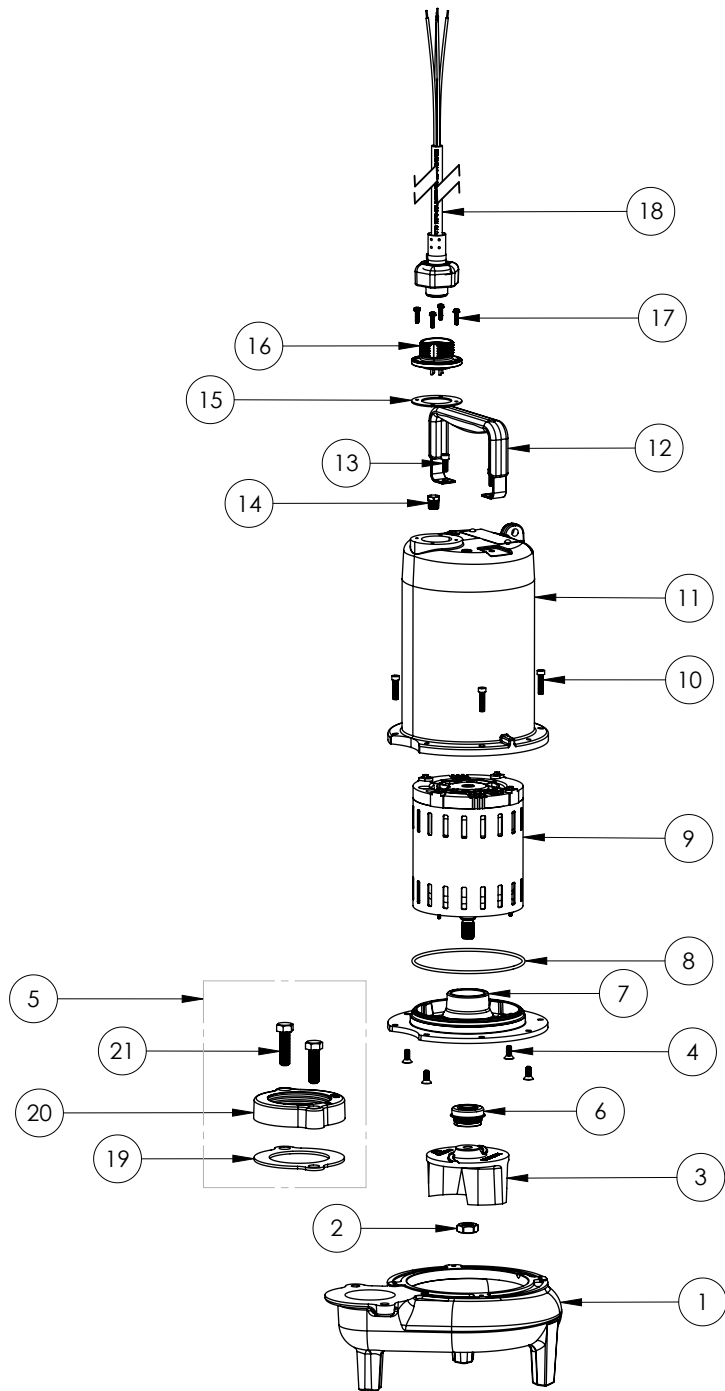

PART NOTES:

[1] - Part requires factory authorized service. Contact Liberty Pumps at 1-800-543-2550

LEH103M3-3 (B72)

LEH103M3-3**LEH103M3-3 (B72)**

#	PART #	DESCRIPTION	QTY	Note
1	531500R	VOLUTE HOUSING	1	
2	8046000	1/2-20 HEX STAINLESS STEEL JAM NUT	1	
3	K001488	51300A0 IMPELLER KIT, INCLUDES 1/2" JAM NUT	1	
4	8018000	1/4-20 x 5/8 SLOTTED FLAT HEAD BOLT	4	
5	K001222	3" DISCHARGE KIT	1	
6	5120000	5/8 INCH UNITIZED SHAFT SEAL	1	[1]
7	53260BR	MOTOR SUPPORT PLATE	1	
8	5617000	O-RING	1	
9	5336000	MOTOR	1	
10	8091000	1/4-20 x 1 HEX SOCKET HEAD BOLT	4	
11	531400R	MOTOR COVER	1	
12	3411200	HANDLE	1	
13	8033000	#8 x 1/4 STAINLESS STEEL SCREW	2	
14	5071000	BRASS OIL PLUG	1	
15	5060000	CORD PLATE GASKET	1	
16	K001216	5619000, CORDPLATE	1	
17	8064000	#8-32 x 5/8 HEX WASHER HEAD SCREW	4	
18	K001383	56310C0 35' CORD KIT	1	
19	5129000	FLANGE GASKET, FITS 2" OR 3"	1	
20	512200R	3" DISCHARGE FLANGE	1	
21	8037000	1/2-13 x 1-3/4 STAINLESS STEEL BOLT	1	

PART NOTES:

[1] - Part requires factory authorized service. Contact Liberty Pumps at 1-800-543-2550

LEH103M3-3 (B75)

LEH103M3-3**LEH103M3-3 (B75)**

#	PART #	DESCRIPTION	QTY	Note
1	531500R	VOLUTE HOUSING	1	
2	5887000	NUT, JAM, 5/8-18 HEX S.S.	1	
3	K001489	51300B0 IMPELLER KIT, INCLUDES 5/8" JAM NUT	1	
4	8018000	1/4-20 x 5/8 SLOTTED FLAT HEAD BOLT	4	
5	K001222	3" DISCHARGE KIT	1	
6	5633000	3/4" UNITIZED SHAFT SEAL	1	[1]
7	537600R	MOTOR PLATE LE100 3PHASE	1	
8	5617000	O-RING	1	
9	5336000	MOTOR	1	
10	8091000	1/4-20 x 1 HEX SOCKET HEAD BOLT	4	
11	531400R	MOTOR COVER	1	
12	3411200	HANDLE	1	
13	8033000	#8 x 1/4 STAINLESS STEEL SCREW	2	
14	50710A0	PIPE PLUG, 1/4" HEX HD BRASS NPTF	1	
15	5060000	CORD PLATE GASKET	1	
16	K001216	5619000, CORDPLATE	1	
17	8064000	#8-32 x 5/8 HEX WASHER HEAD SCREW	4	
18	K001383	56310C0 35' CORD KIT	1	
19	5129000	FLANGE GASKET, FITS 2" OR 3"	1	
20	512200R	3" DISCHARGE FLANGE	1	
21	8037000	1/2-13 x 1-3/4 STAINLESS STEEL BOLT	2	