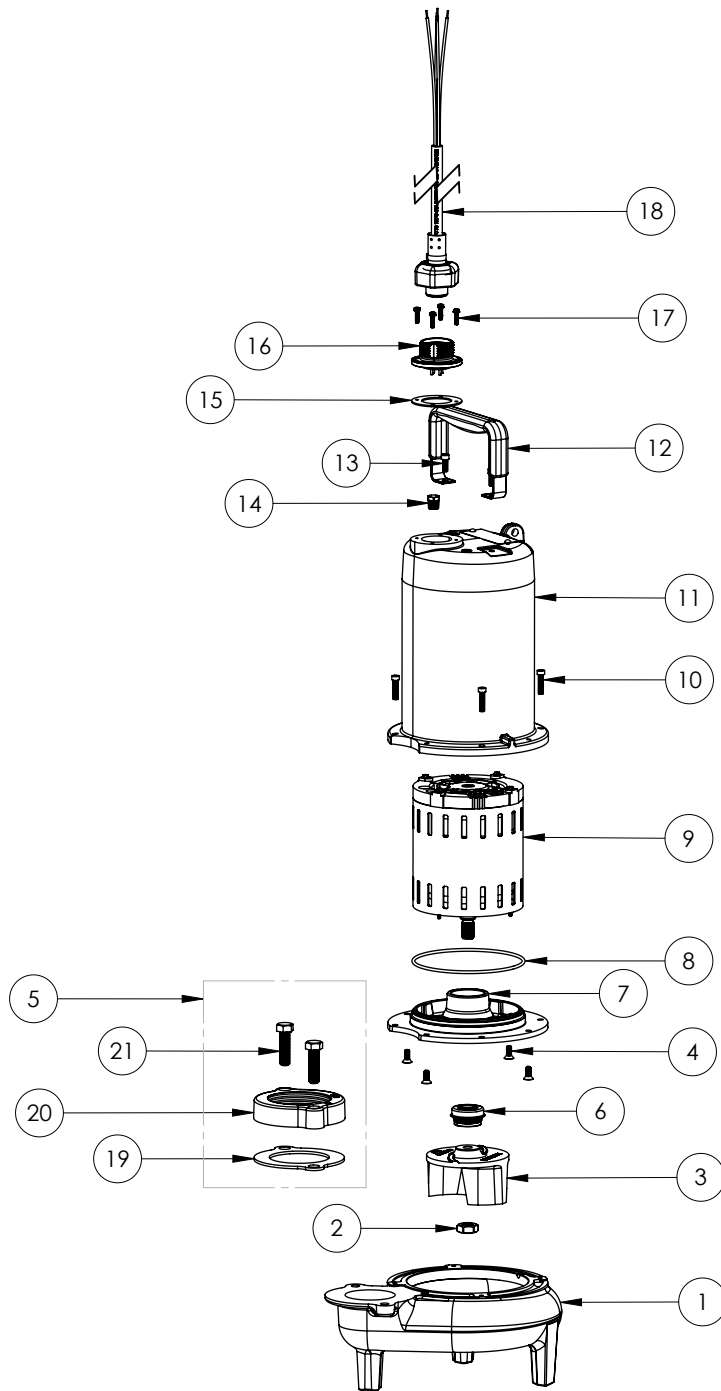

PART NOTES:

[1] - Part requires factory authorized service. Contact Liberty Pumps at 1-800-543-2550

LEH103M3-2 (B72)

LEH103M3-2**LEH103M3-2 (B72)**

#	PART #	DESCRIPTION	QTY	Note
1	531500R	VOLUTE HOUSING	1	
2	8046000	1/2-20 HEX STAINLESS STEEL JAM NUT	1	
3	K001488	51300A0 IMPELLER KIT, INCLUDES 1/2" JAM NUT	1	
4	8018000	1/4-20 x 5/8 SLOTTED FLAT HEAD BOLT	4	
5	K001222	3" DISCHARGE KIT	1	
6	5120000	5/8 INCH UNITIZED SHAFT SEAL	1	[1]
7	53260BR	MOTOR SUPPORT PLATE	1	
8	5617000	O-RING	1	
9	5336000	MOTOR	1	
10	8091000	1/4-20 x 1 HEX SOCKET HEAD BOLT	4	
11	531400R	MOTOR COVER	1	
12	3411200	HANDLE	1	
13	8033000	#8 x 1/4 STAINLESS STEEL SCREW	2	
14	5071000	BRASS OIL PLUG	1	
15	5060000	CORD PLATE GASKET	1	
16	K001216	5619000, CORDPLATE	1	
17	8064000	#8-32 x 5/8 HEX WASHER HEAD SCREW	4	
18	K001357	POWER CORD, 25FT	1	
19	5129000	FLANGE GASKET, FITS 2" OR 3"	1	
20	512200R	3" DISCHARGE FLANGE	1	
21	8037000	1/2-13 x 1-3/4 STAINLESS STEEL BOLT	1	

PART NOTES:

[1] - Part requires factory authorized service. Contact Liberty Pumps at 1-800-543-2550

LEH103M3-2 (B75)

LEH103M3-2**LEH103M3-2 (B75)**

#	PART #	DESCRIPTION	QTY	Note
1	531500R	VOLUTE HOUSING	1	
2	5887000	NUT, JAM, 5/8-18 HEX S.S.	1	
3	K001489	51300B0 IMPELLER KIT, INCLUDES 5/8" JAM NUT	1	
4	8018000	1/4-20 x 5/8 SLOTTED FLAT HEAD BOLT	4	
5	K001222	3" DISCHARGE KIT	1	
6	5633000	3/4" UNITIZED SHAFT SEAL	1	[1]
7	537600R	MOTOR PLATE LE100 3PHASE	1	
8	5617000	O-RING	1	
9	5336000	MOTOR	1	
10	8091000	1/4-20 x 1 HEX SOCKET HEAD BOLT	4	
11	531400R	MOTOR COVER	1	
12	3411200	HANDLE	1	
13	8033000	#8 x 1/4 STAINLESS STEEL SCREW	2	
14	50710A0	PIPE PLUG, 1/4" HEX HD BRASS NPTF	1	
15	5060000	CORD PLATE GASKET	1	
16	K001216	5619000, CORDPLATE	1	
17	8064000	#8-32 x 5/8 HEX WASHER HEAD SCREW	4	
18	K001357	POWER CORD, 25FT	1	
19	5129000	FLANGE GASKET, FITS 2" OR 3"	1	
20	512200R	3" DISCHARGE FLANGE	1	
21	8037000	1/2-13 x 1-3/4 STAINLESS STEEL BOLT	2	