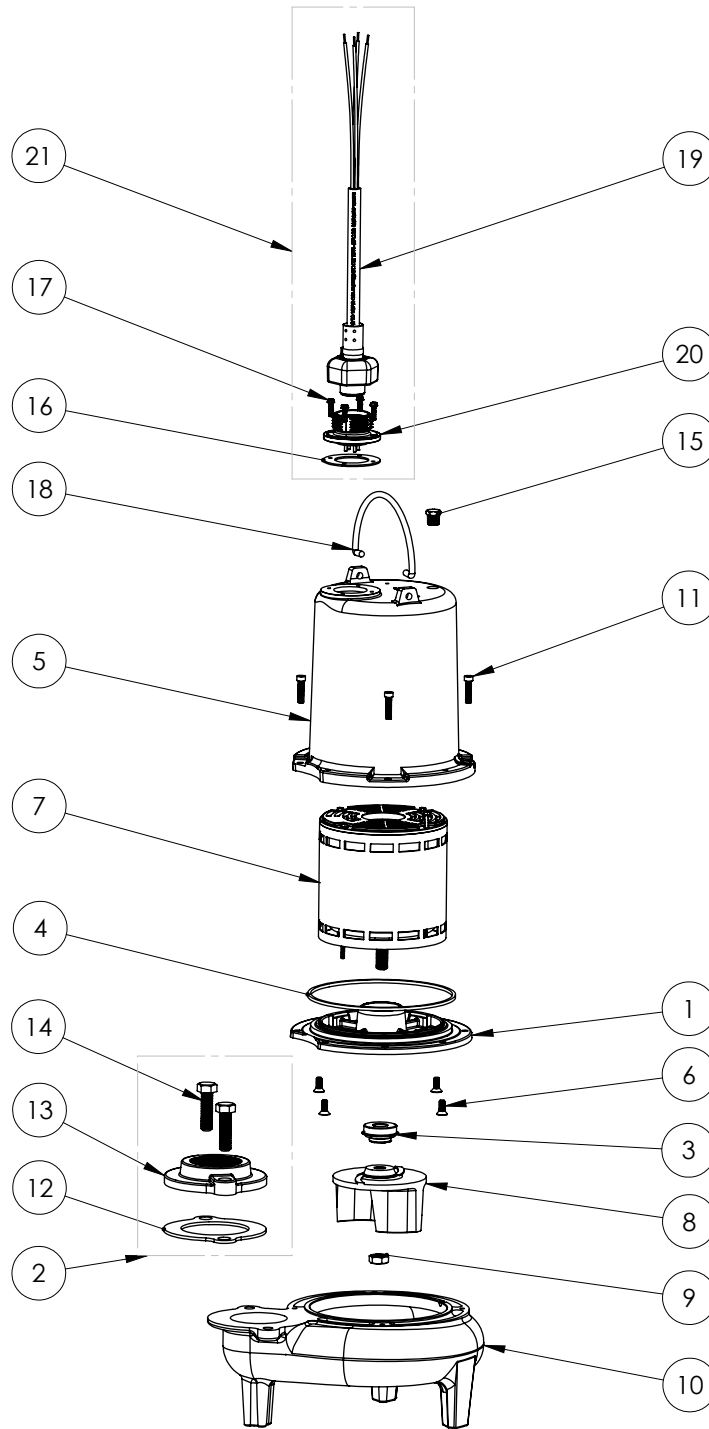

LEH103M2-2 (B10)

LEH103M2-2

LEH103M2-2 (B10)

#	PART #	DESCRIPTION	QTY	Note
1	510100R	MOTOR SUPPORT PLATE	1	
2	5124000	BEARING	1	
3	5120000	5/8 INCH UNITIZED SHAFT SEAL	1	[1]
4	5107000	MOTOR COVER SEALRING	1	[1]
5	527700R	MOTOR COVER	1	
6	8018000	1/4-20 x 5/8 SLOTTED FLAT HEAD BOLT	4	
7	5338000	MOTOR	1	
8	K001488	51300A0 IMPELLER KIT, INCLUDES 1/2" JAM NUT	1	
9	8046000	1/2-20 HEX STAINLESS STEEL JAM NUT	1	
10	510200R	VOLUTE HOUSING	1	
11	8091000	1/4-20 x 1 HEX SOCKET HEAD BOLT	4	
12	5129000	FLANGE GASKET, FITS 2" OR 3"	1	
13	K001221	2" DISCHARGE KIT	1	
14	8037000	1/2-13 x 1-3/4 STAINLESS STEEL BOLT	2	
15	5071000	BRASS OIL PLUG	1	
16	5060000	CORD PLATE GASKET	1	
17	8064000	#8-32 x 5/8 HEX WASHER HEAD SCREW	4	
18	K001095	STAINLESS STEEL HANDLE	1	
19	5396000	CORD PLATE	1	
20	54000A0	POWER CORD KIT, CAST IRON 3PH 25ft CORD	1	
21	5397000	CORD PLATE NUT	1	
22	8140000	#8 FLAT WASHER TYPE B WIDE SS	4	

PART NOTES:

[1] - Part requires factory authorized service. Contact Liberty Pumps at 1-800-543-2550

LEH103M2-2 (B25)

LEH103M2-2**LEH103M2-2 (B25)**

#	PART #	DESCRIPTION	QTY	Note
1	510100R	MOTOR SUPPORT PLATE	1	
2	K001221	2" DISCHARGE KIT	1	
3	5120000	5/8 INCH UNITIZED SHAFT SEAL	1	[1]
4	5107000	MOTOR COVER SEALRING	1	[1]
5	527700R	MOTOR COVER	1	
6	8018000	1/4-20 x 5/8 SLOTTED FLAT HEAD BOLT	4	
7	5338000	MOTOR	1	
8	K001488	51300A0 IMPELLER KIT, INCLUDES 1/2" JAM NUT	1	
9	8046000	1/2-20 HEX STAINLESS STEEL JAM NUT	1	
10	510200R	VOLUTE HOUSING	1	
11	8091000	1/4-20 x 1 HEX SOCKET HEAD BOLT	4	
12	5129000	FLANGE GASKET, FITS 2" OR 3"	1	
13	K001221	2" DISCHARGE KIT	1	
14	8037000	1/2-13 x 1-3/4 STAINLESS STEEL BOLT	2	
15	5071000	BRASS OIL PLUG	1	
16	5060000	CORD PLATE GASKET	1	
17	8064000	#8-32 x 5/8 HEX WASHER HEAD SCREW	4	
18	K001095	STAINLESS STEEL HANDLE	1	
19	K001357	POWER CORD, 25FT	1	
20	5629000	GRINDER CORDPLATE	1	
21	K001150	POWER CORD KIT	1	