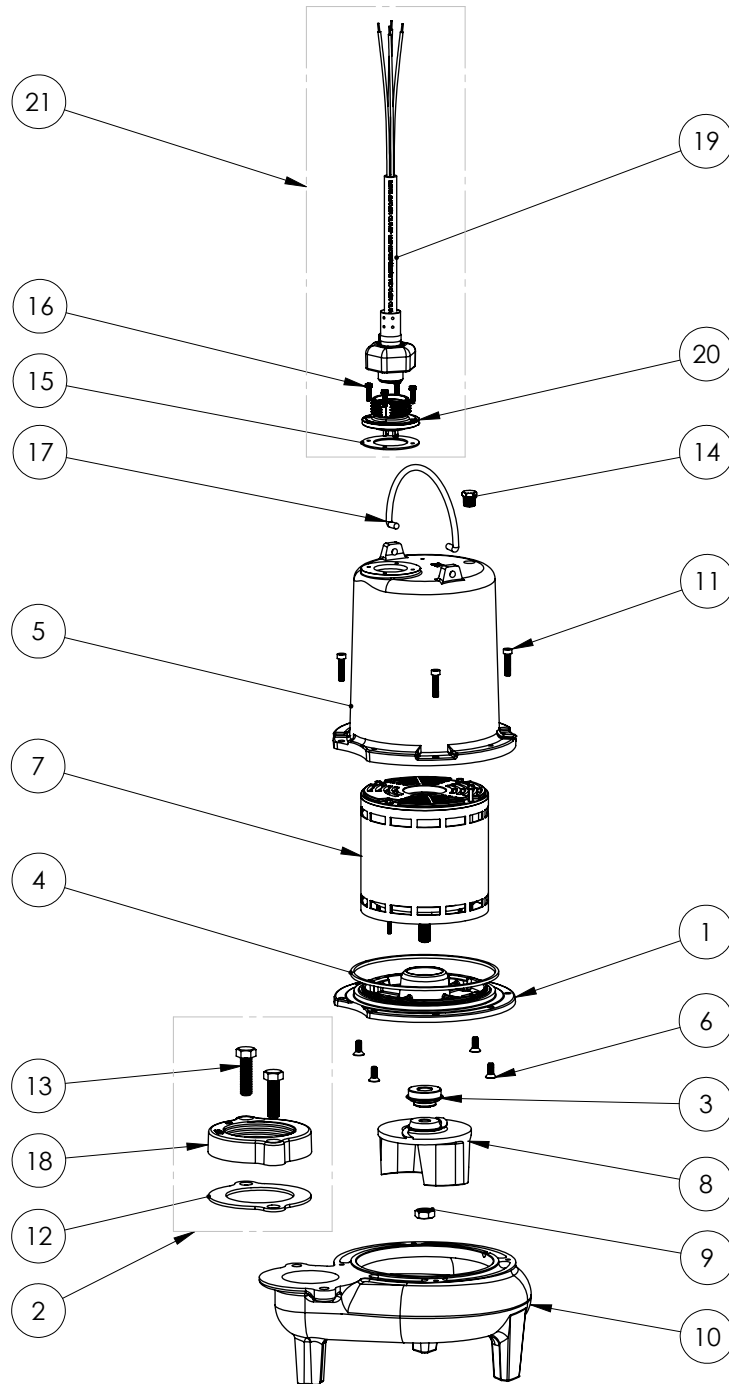

PART NOTES:

[1] - Part requires factory authorized service. Contact Liberty Pumps at 1-800-543-2550

LEH103M3-2 (B10)

LEH103M3-2**LEH103M3-2 (B10)**

#	PART #	DESCRIPTION	QTY	Note
1	510100R	MOTOR SUPPORT PLATE	1	
2	5124000	BEARING	1	
3	5120000	5/8 INCH UNITIZED SHAFT SEAL	1	[1]
4	5107000	MOTOR COVER SEALRING	1	[1]
5	527700R	MOTOR COVER	1	
6	8018000	1/4-20 x 5/8 SLOTTED FLAT HEAD BOLT	4	
7	5338000	MOTOR	1	
8	K001488	51300A0 IMPELLER KIT, INCLUDES 1/2" JAM NUT	1	
9	8046000	1/2-20 HEX STAINLESS STEEL JAM NUT	1	
10	510200R	VOLUTE HOUSING	1	
11	8091000	1/4-20 x 1 HEX SOCKET HEAD BOLT	4	
12	5129000	FLANGE GASKET, FITS 2" OR 3"	1	
13	8037000	1/2-13 x 1-3/4 STAINLESS STEEL BOLT	2	
14	5071000	BRASS OIL PLUG	1	
15	5060000	CORD PLATE GASKET	1	
16	8064000	#8-32 x 5/8 HEX WASHER HEAD SCREW	4	
17	K001095	STAINLESS STEEL HANDLE	1	
18	K001222	3" DISCHARGE KIT	1	
19	5396000	CORD PLATE	1	
20	54000A0	POWER CORD KIT, CAST IRON 3PH 25ft CORD	1	
21	5397000	CORD PLATE NUT	1	
22	8140000	#8 FLAT WASHER TYPE B WIDE SS	4	

PART NOTES:

[1] - Part requires factory authorized service. Contact Liberty Pumps at 1-800-543-2550

LEH103M3-2 (B25)

LEH103M3-2**LEH103M3-2 (B25)**

#	PART #	DESCRIPTION	QTY	Note
1	510100R	MOTOR SUPPORT PLATE	1	
2	K001222	3" DISCHARGE KIT	1	
3	5120000	5/8 INCH UNITIZED SHAFT SEAL	1	[1]
4	5107000	MOTOR COVER SEALRING	1	[1]
5	527700R	MOTOR COVER	1	
6	8018000	1/4-20 x 5/8 SLOTTED FLAT HEAD BOLT	4	
7	5338000	MOTOR	1	
8	K001488	51300A0 IMPELLER KIT, INCLUDES 1/2" JAM NUT	1	
9	8046000	1/2-20 HEX STAINLESS STEEL JAM NUT	1	
10	510200R	VOLUTE HOUSING	1	
11	8091000	1/4-20 x 1 HEX SOCKET HEAD BOLT	4	
12	5129000	FLANGE GASKET, FITS 2" OR 3"	1	
13	8037000	1/2-13 x 1-3/4 STAINLESS STEEL BOLT	2	
14	5071000	BRASS OIL PLUG	1	
15	5060000	CORD PLATE GASKET	1	
16	8064000	#8-32 x 5/8 HEX WASHER HEAD SCREW	4	
17	K001095	STAINLESS STEEL HANDLE	1	
18	K001222	3" DISCHARGE KIT	1	
19	K001357	POWER CORD, 25FT	1	
20	5629000	GRINDER CORDPLATE	1	
21	K001150	POWER CORD KIT	1	