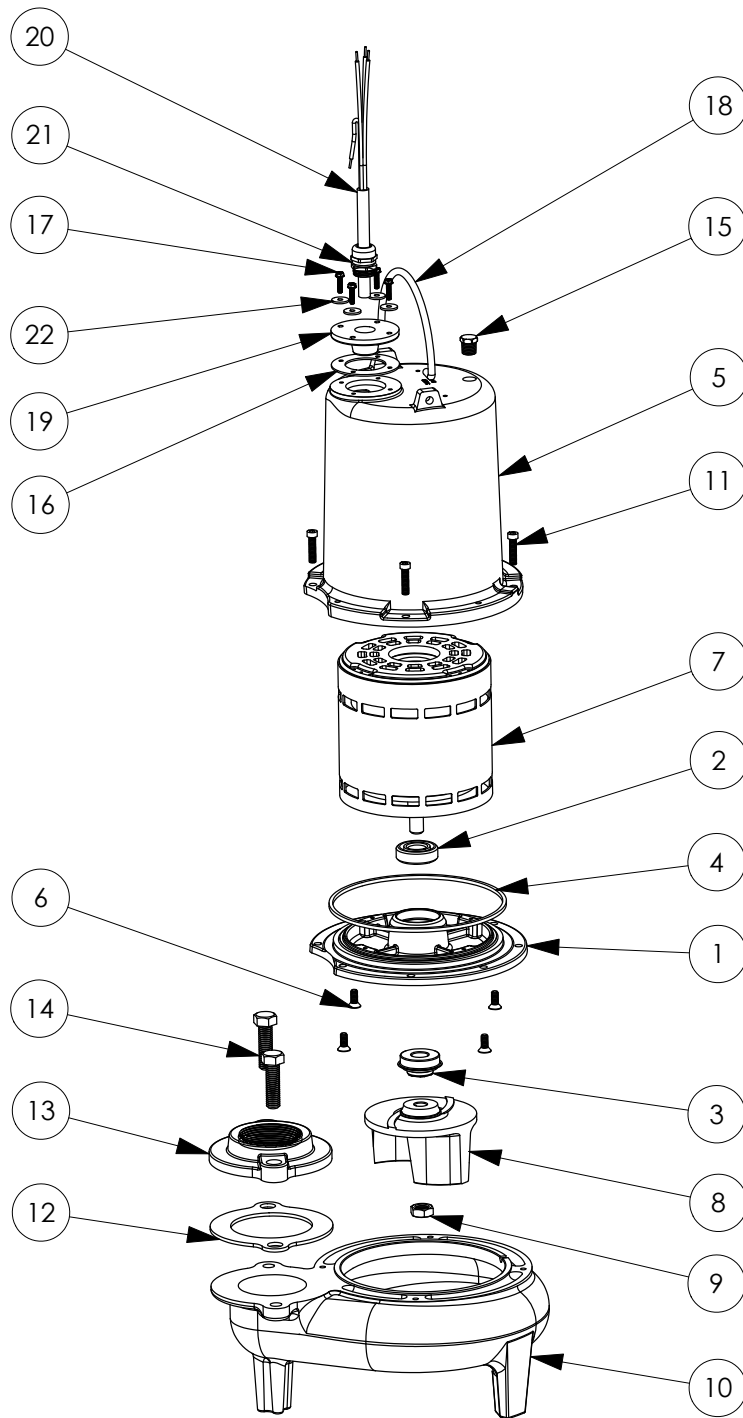

LEH103M2-2 (B10)

LEH103M2-2

LEH103M2-2 (B10)

#	PART #	DESCRIPTION	QTY	Note
1	510100R	MOTOR SUPPORT PLATE	1	
2	5124000	BEARING	1	
3	5120000	5/8 INCH UNITIZED SHAFT SEAL	1	[1]
4	5107000	MOTOR COVER SEALRING	1	[1]
5	527700R	MOTOR COVER	1	
6	8018000	1/4-20 x 5/8 SLOTTED FLAT HEAD BOLT	4	
7	5338000	MOTOR	1	
8	K001488	51300A0 IMPELLER KIT, INCLUDES 1/2" JAM NUT	1	
9	8046000	1/2-20 HEX STAINLESS STEEL JAM NUT	1	
10	510200R	VOLUTE HOUSING	1	
11	8091000	1/4-20 x 1 HEX SOCKET HEAD BOLT	4	
12	5129000	FLANGE GASKET, FITS 2" OR 3"	1	
13	K001221	2" DISCHARGE KIT	1	
14	8037000	1/2-13 x 1-3/4 STAINLESS STEEL BOLT	2	
15	5071000	BRASS OIL PLUG	1	
16	5060000	CORD PLATE GASKET	1	
17	8064000	#8-32 x 5/8 HEX WASHER HEAD SCREW	4	
18	K001095	STAINLESS STEEL HANDLE	1	
19	5396000	CORD PLATE	1	
20	54000A0	POWER CORD KIT, CAST IRON 3PH 25ft CORD	1	
21	5397000	CORD PLATE NUT	1	
22	8140000	#8 FLAT WASHER TYPE B WIDE SS	4	

PART NOTES:

[1] - Part requires factory authorized service. Contact Liberty Pumps at 1-800-543-2550

LEH103M2-2 (B25)

LEH103M2-2**LEH103M2-2 (B25)**

#	PART #	DESCRIPTION	QTY	Note
1	510100R	MOTOR SUPPORT PLATE	1	
2	K001221	2" DISCHARGE KIT	1	
3	5120000	5/8 INCH UNITIZED SHAFT SEAL	1	[1]
4	5107000	MOTOR COVER SEALRING	1	[1]
5	527700R	MOTOR COVER	1	
6	8018000	1/4-20 x 5/8 SLOTTED FLAT HEAD BOLT	4	
7	5338000	MOTOR	1	
8	K001488	51300A0 IMPELLER KIT, INCLUDES 1/2" JAM NUT	1	
9	8046000	1/2-20 HEX STAINLESS STEEL JAM NUT	1	
10	510200R	VOLUTE HOUSING	1	
11	8091000	1/4-20 x 1 HEX SOCKET HEAD BOLT	4	
12	5129000	FLANGE GASKET, FITS 2" OR 3"	1	
13	K001221	2" DISCHARGE KIT	1	
14	8037000	1/2-13 x 1-3/4 STAINLESS STEEL BOLT	2	
15	5071000	BRASS OIL PLUG	1	
16	5060000	CORD PLATE GASKET	1	
17	8064000	#8-32 x 5/8 HEX WASHER HEAD SCREW	4	
18	K001095	STAINLESS STEEL HANDLE	1	
19	K001357	POWER CORD, 25FT	1	
20	5629000	GRINDER CORDPLATE	1	
21	K001150	POWER CORD KIT	1	