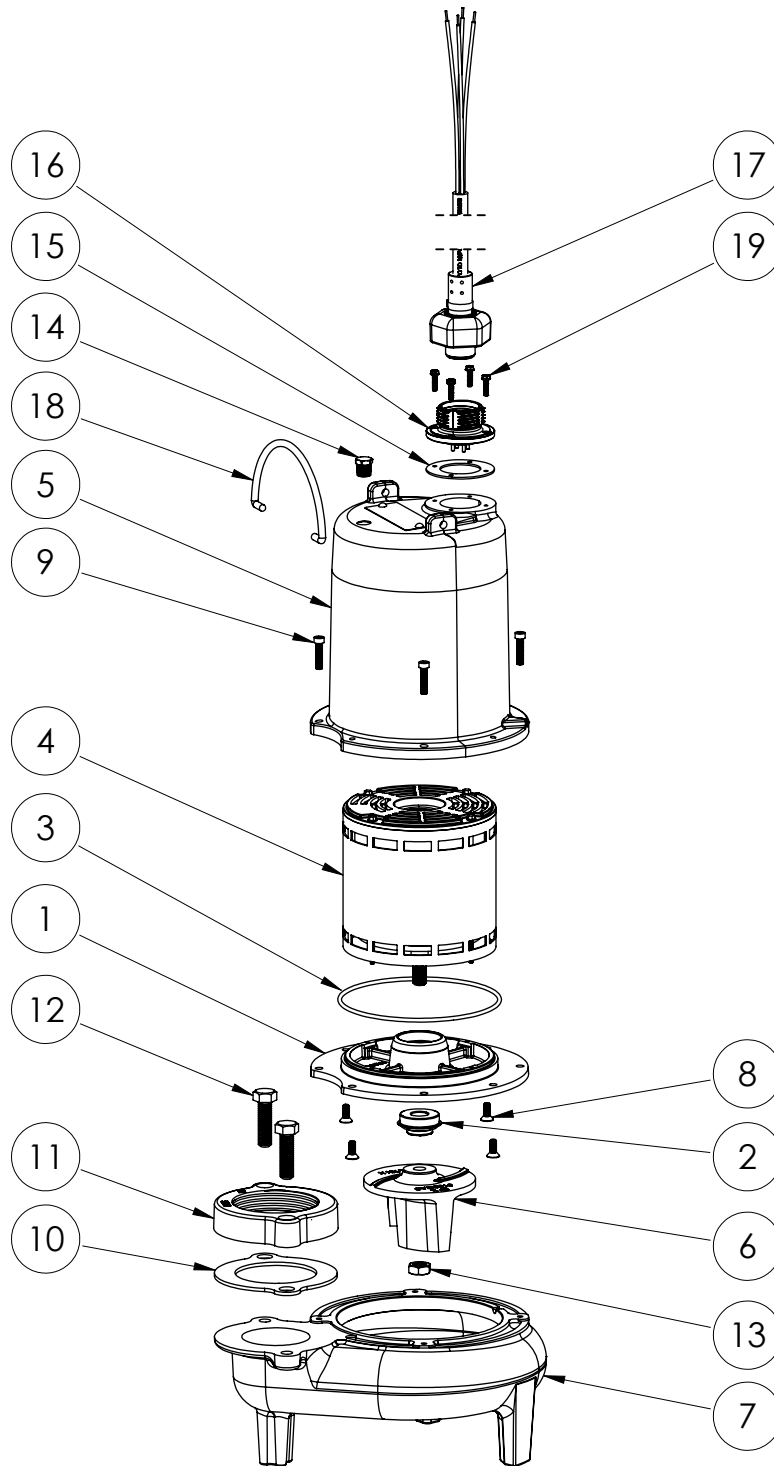

LEH103M3-2 (B61)

LEH103M3-2B61

LEH103M3-2

LEH103M3-2 (B61)

#	PART #	DESCRIPTION	QTY	Note
1	532600R	MOTOR SUPPORT PLATE	1	
2	5120000	5/8 INCH UNITIZED SHAFT SEAL	1	[1]
3	5617000	O-RING	1	
4	5338000	MOTOR	1	
5	531400R	MOTOR COVER	1	
6	K001487	51310A0 IMPELLER KIT, INCLUDES 5/8" JAM NUT	1	
7	531500R	VOLUTE HOUSING	1	
8	8018000	1/4-20 x 5/8 SLOTTED FLAT HEAD BOLT	4	
9	8091000	1/4-20 x 1 HEX SOCKET HEAD BOLT	4	
10	5129000	FLANGE GASKET, FITS 2" OR 3"	1	
11	K001222	3" DISCHARGE KIT	1	
12	8037000	1/2-13 x 1-3/4 STAINLESS STEEL BOLT	2	
13	8046000	1/2-20 HEX STAINLESS STEEL JAM NUT	1	
14	5071000	BRASS OIL PLUG	1	
15	5060000	CORD PLATE GASKET	1	
16	5629000	GRINDER CORDPLATE	1	
17	K001357	POWER CORD, 25FT	1	
18	K001095	STAINLESS STEEL HANDLE	1	
19	8064000	#8-32 x 5/8 HEX WASHER HEAD SCREW	4	

PART NOTES:

[1] - Part requires factory authorized service. Contact Liberty Pumps at 1-800-543-2550