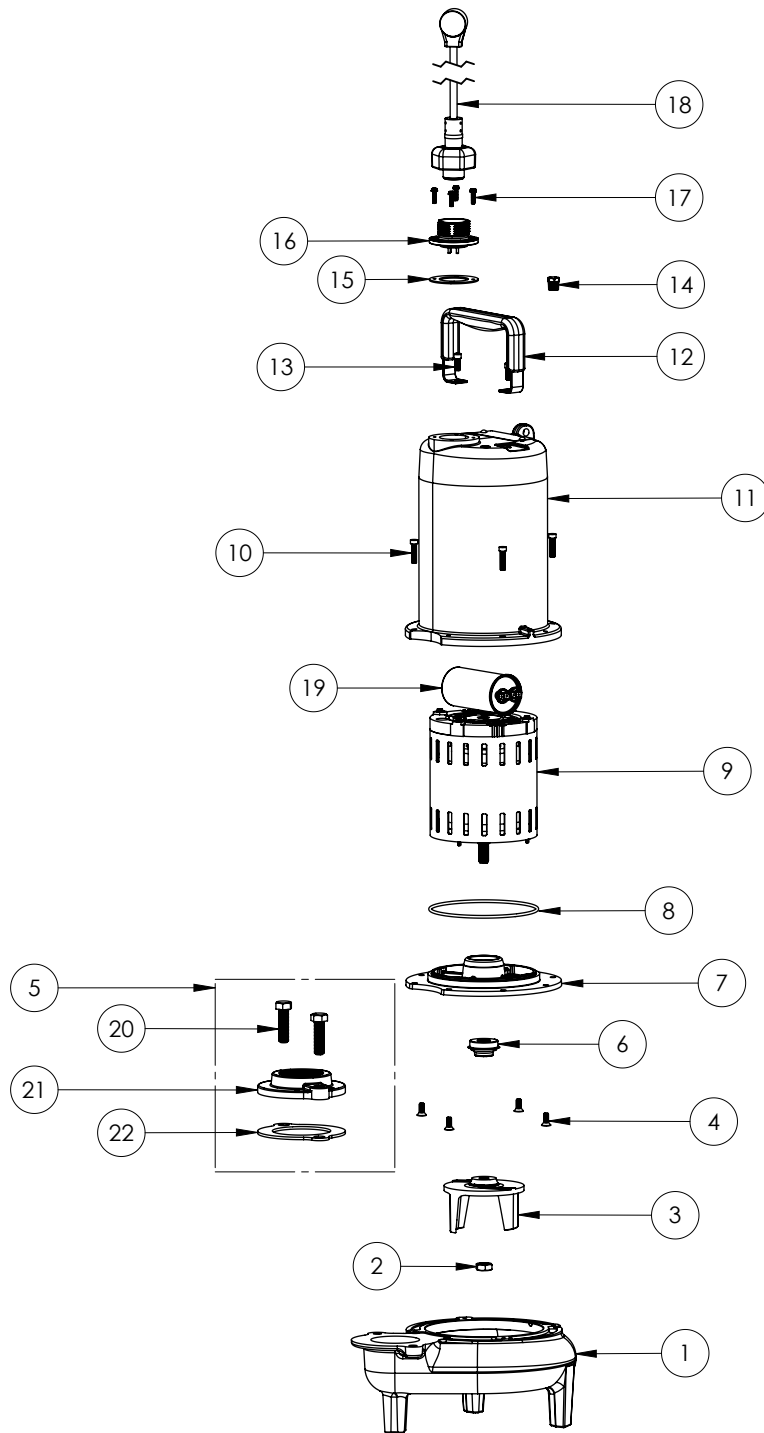

LEH102M2 (B72)

LEH102M2

LEH102M2 (B72)

#	PART #	DESCRIPTION	QTY	Note
1	531500R	VOLUTE HOUSING	1	
2	8046000	1/2-20 HEX STAINLESS STEEL JAM NUT	1	
3	K001488	51300A0 IMPELLER KIT, INCLUDES 1/2" JAM NUT	1	
4	8018000	1/4-20 x 5/8 SLOTTED FLAT HEAD BOLT	4	
5	K001221	2" DISCHARGE KIT	1	
6	5120000	5/8 INCH UNITIZED SHAFT SEAL	1	[1]
7	53260BR	MOTOR SUPPORT PLATE	1	
8	5617000	O-RING	1	
9	5335000	MOTOR	1	
10	8091000	1/4-20 x 1 HEX SOCKET HEAD BOLT	4	
11	531400R	MOTOR COVER	1	
12	3411200	HANDLE	1	
13	8033000	#8 x 1/4 STAINLESS STEEL SCREW	2	
14	50710A0	PIPE PLUG, 1/4" HEX HD BRASS NPTF	1	
15	5060000	CORD PLATE GASKET	1	
16	K001216	5619000, CORDPLATE	1	
17	8064000	#8-32 x 5/8 HEX WASHER HEAD SCREW	4	
18	K001196	POWER CORD, 230V, 10 FOOT CORD	1	
19	5019000	CAPACITOR 45uF 370VAC	1	
20	8037000	1/2-13 x 1-3/4 STAINLESS STEEL BOLT	2	
21	512100R	2" DISCHARGE FLANGE	1	
22	5129000	FLANGE GASKET, FITS 2" OR 3"	1	

PART NOTES:

[1] - Part requires factory authorized service. Contact Liberty Pumps at 1-800-543-2550