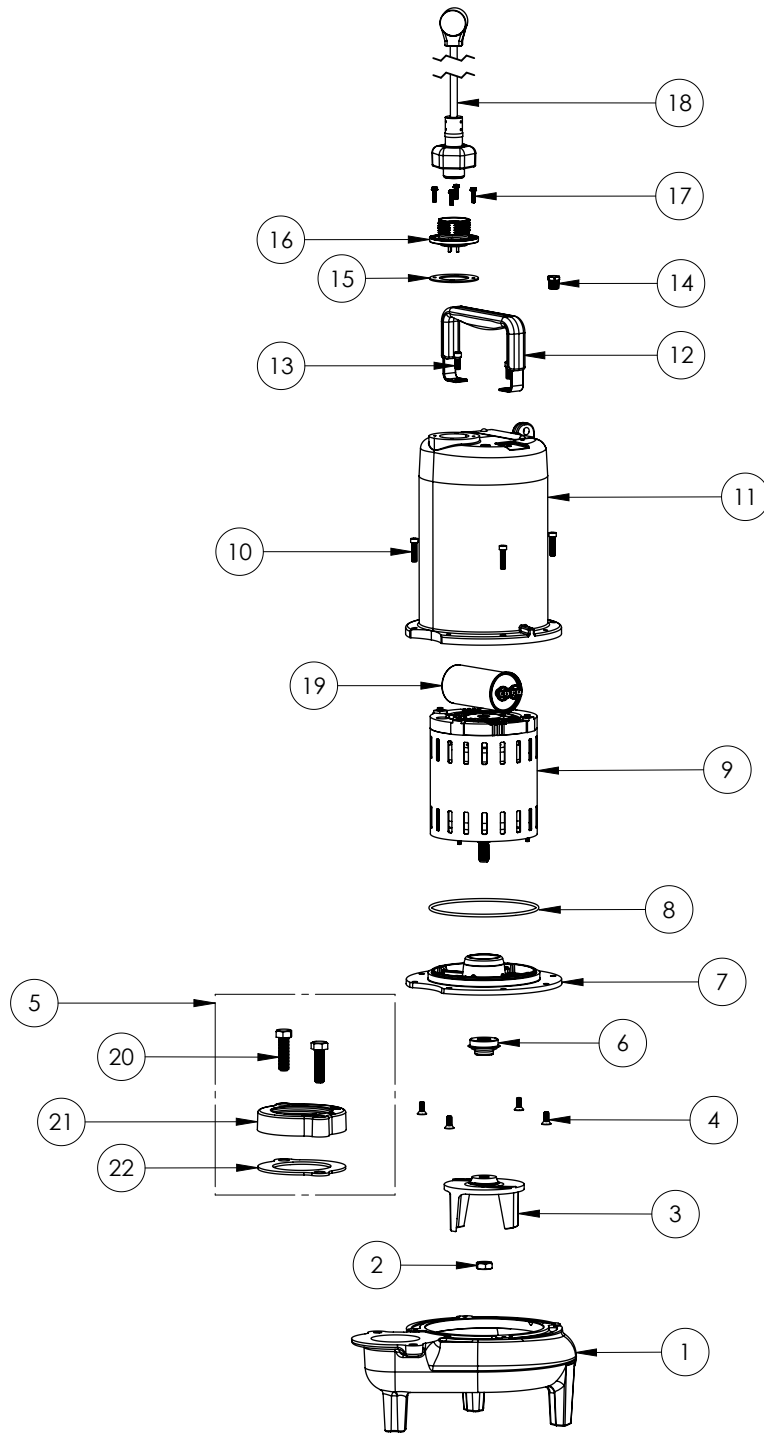

LEH102M3 (B72)

LEH102M3

LEH102M3 (B72)

#	PART #	DESCRIPTION	QTY	Note
1	531500R	VOLUTE HOUSING	1	
2	8046000	1/2-20 HEX STAINLESS STEEL JAM NUT	1	
3	K001488	51300A0 IMPELLER KIT, INCLUDES 1/2" JAM NUT	1	
4	8018000	1/4-20 x 5/8 SLOTTED FLAT HEAD BOLT	4	
5	K001222	3" DISCHARGE KIT	1	
6	5120000	5/8 INCH UNITIZED SHAFT SEAL	1	[1]
7	53260BR	MOTOR SUPPORT PLATE	1	
8	5617000	O-RING	1	
9	5335000	MOTOR	1	
10	8091000	1/4-20 x 1 HEX SOCKET HEAD BOLT	4	
11	531400R	MOTOR COVER	1	
12	3411200	HANDLE	1	
13	8033000	#8 x 1/4 STAINLESS STEEL SCREW	2	
14	50710A0	PIPE PLUG, 1/4" HEX HD BRASS NPTF	1	
15	5060000	CORD PLATE GASKET	1	
16	K001216	5619000, CORDPLATE	1	
17	8064000	#8-32 x 5/8 HEX WASHER HEAD SCREW	4	
18	K001196	POWER CORD, 230V, 10 FOOT CORD	1	
19	5019000	CAPACITOR 45uF 370VAC	1	
20	8037000	1/2-13 x 1-3/4 STAINLESS STEEL BOLT	1	
21	512200R	3" DISCHARGE FLANGE	1	
22	5129000	FLANGE GASKET, FITS 2" OR 3"	1	

PART NOTES:

[1] - Part requires factory authorized service. Contact Liberty Pumps at 1-800-543-2550