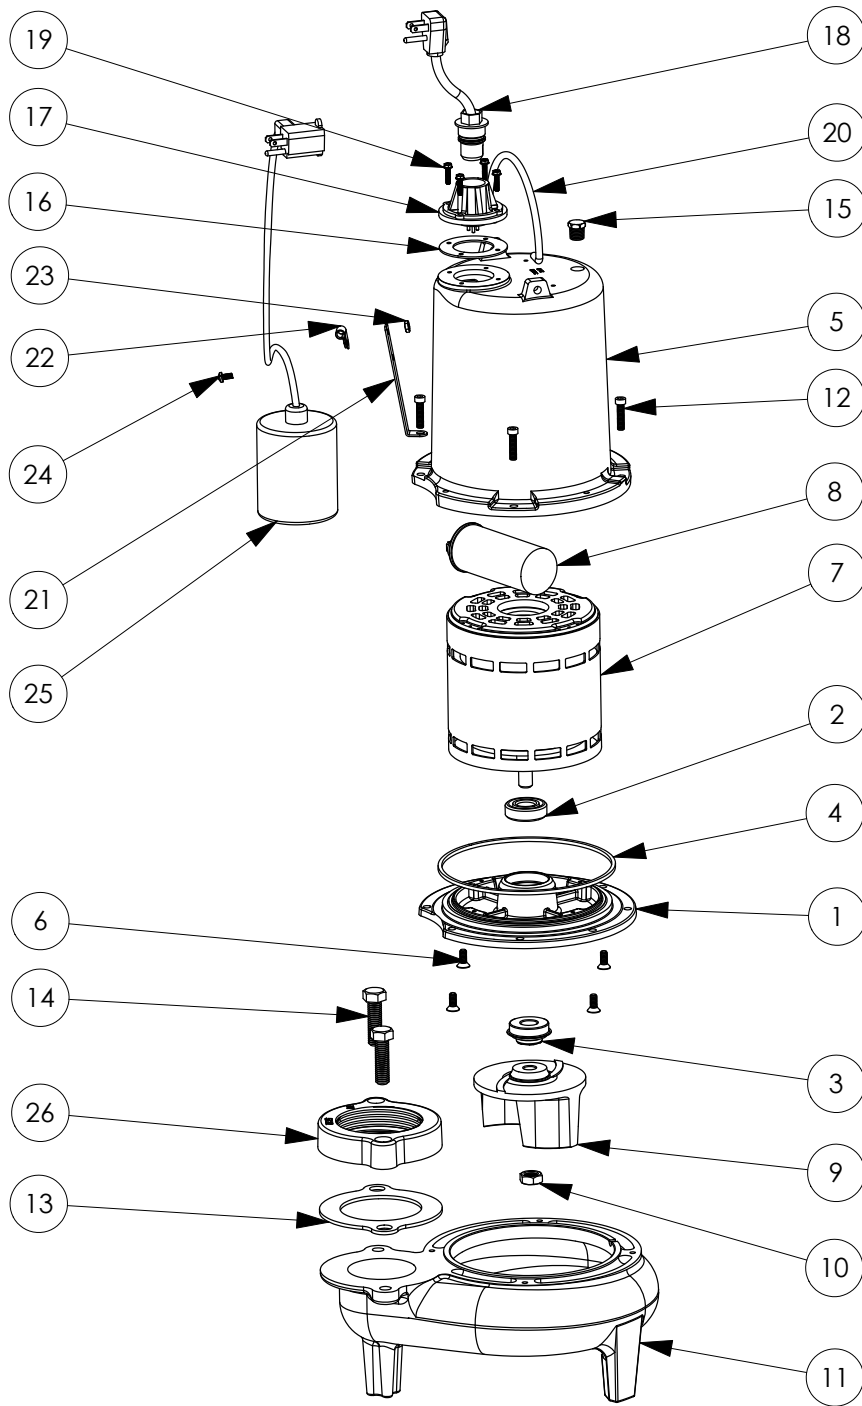

LEH102A3-2 (B10)

LEH102A3-2

LEH102A3-2 (B10)

#	PART #	DESCRIPTION	QTY	Note
1	510100R	MOTOR SUPPORT PLATE	1	
2	5124000	BEARING	1	
3	5120000	5/8 INCH UNITIZED SHAFT SEAL	1	[1]
4	5107000	MOTOR COVER SEALRING	1	[1]
5	527700R	MOTOR COVER	1	
6	8018000	1/4-20 x 5/8 SLOTTED FLAT HEAD BOLT	4	
7	5339000	MOTOR	1	
8	5196000	CAPACITOR	1	
9	K001488	51300A0 IMPELLER KIT, INCLUDES 1/2" JAM NUT	1	
10	8046000	1/2-20 HEX STAINLESS STEEL JAM NUT	1	
11	510200R	VOLUTE HOUSING	1	
12	8091000	1/4-20 x 1 HEX SOCKET HEAD BOLT	4	
13	5129000	FLANGE GASKET, FITS 2" OR 3"	1	
14	8037000	1/2-13 x 1-3/4 STAINLESS STEEL BOLT	2	
15	5071000	BRASS OIL PLUG	1	
16	5060000	CORD PLATE GASKET	1	
17	5014000	CORD PLATE	1	
18	K001059	POWER CORD, 230V, 25 FOOT CORD	1	
19	8064000	#8-32 x 5/8 HEX WASHER HEAD SCREW	4	
20	K001095	STAINLESS STEEL HANDLE	1	
21	5070000	FLOAT SWITCH SUPPORT	1	
22	8014000	CABLE CLAMP	1	
23	8002000	#10-24 STAINLESS STEEL HEX	1	
24	8082000	#10-24 x 3/8 EPOXY LOCK SCREW	1	
25	K001062	PUMP SWITCH, 25FT. INCLUDES MOUNTING HARDWARE	1	
26	K001222	3" DISCHARGE KIT	1	

PART NOTES:

[1] - Part requires factory authorized service. Contact Liberty Pumps at 1-800-543-2550