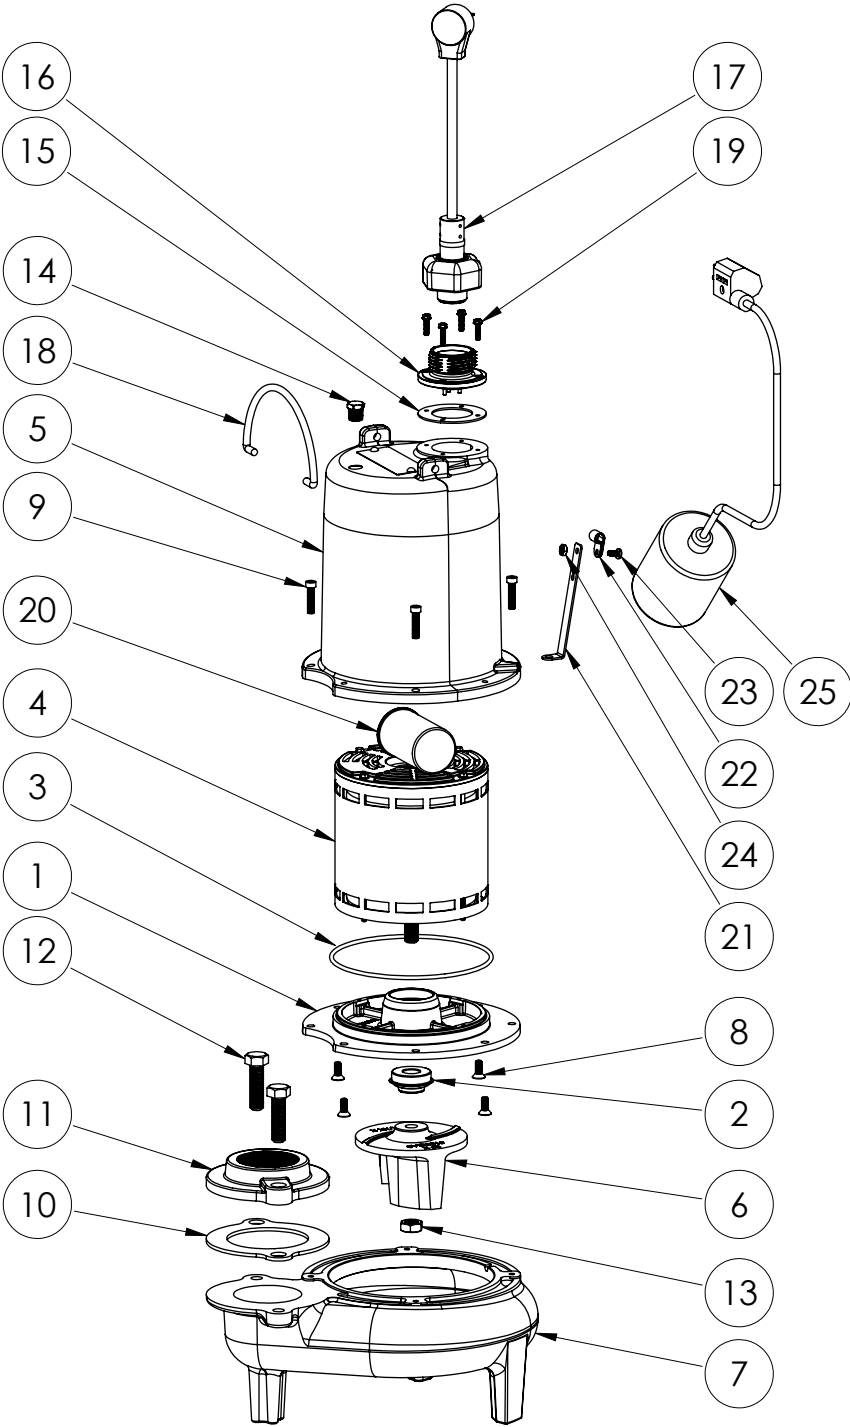

LEH102A2-2 (B61)

LEH102A2-2B61

LEH102A2-2

LEH102A2-2 (B61)

#	PART #	DESCRIPTION	QTY	Note
1	532600R	MOTOR SUPPORT PLATE	1	
2	5120000	5/8 INCH UNITIZED SHAFT SEAL	1	[1]
3	5617000	O-RING	1	
4	5339000	MOTOR	1	
5	531400R	MOTOR COVER	1	
6	K001488	51300A0 IMPELLER KIT, INCLUDES 1/2" JAM NUT	1	
7	531500R	VOLUTE HOUSING	1	
8	8018000	1/4-20 x 5/8 SLOTTED FLAT HEAD BOLT	4	
9	8091000	1/4-20 x 1 HEX SOCKET HEAD BOLT	4	
10	5129000	FLANGE GASKET, FITS 2" OR 3"	1	
11	K001221	2" DISCHARGE KIT	1	
12	8037000	1/2-13 x 1-3/4 STAINLESS STEEL BOLT	2	
13	8046000	1/2-20 HEX STAINLESS STEEL JAM NUT	1	
14	5071000	BRASS OIL PLUG	1	
15	5060000	CORD PLATE GASKET	1	
16	K001216	5619000, CORDPLATE	1	
17	K001197	POWER CORD, 230V, 25 FOOT CORD	1	
18	K001095	STAINLESS STEEL HANDLE	1	
19	8064000	#8-32 x 5/8 HEX WASHER HEAD SCREW	4	
20	51960A0	CAPACITOR	1	
21	5070000	FLOAT SWITCH SUPPORT	1	
22	8067000	CABLE CLAMP	1	
23	8082000	#10-24 x 3/8 EPOXY LOCK SCREW	1	
24	8002000	#10-24 STAINLESS STEEL HEX	1	
25	K001066	FLOAT SWITCH, 230V, 25 FOOT CORD	1	

PART NOTES:

[1] - Part requires factory authorized service. Contact Liberty Pumps at 1-800-543-2550