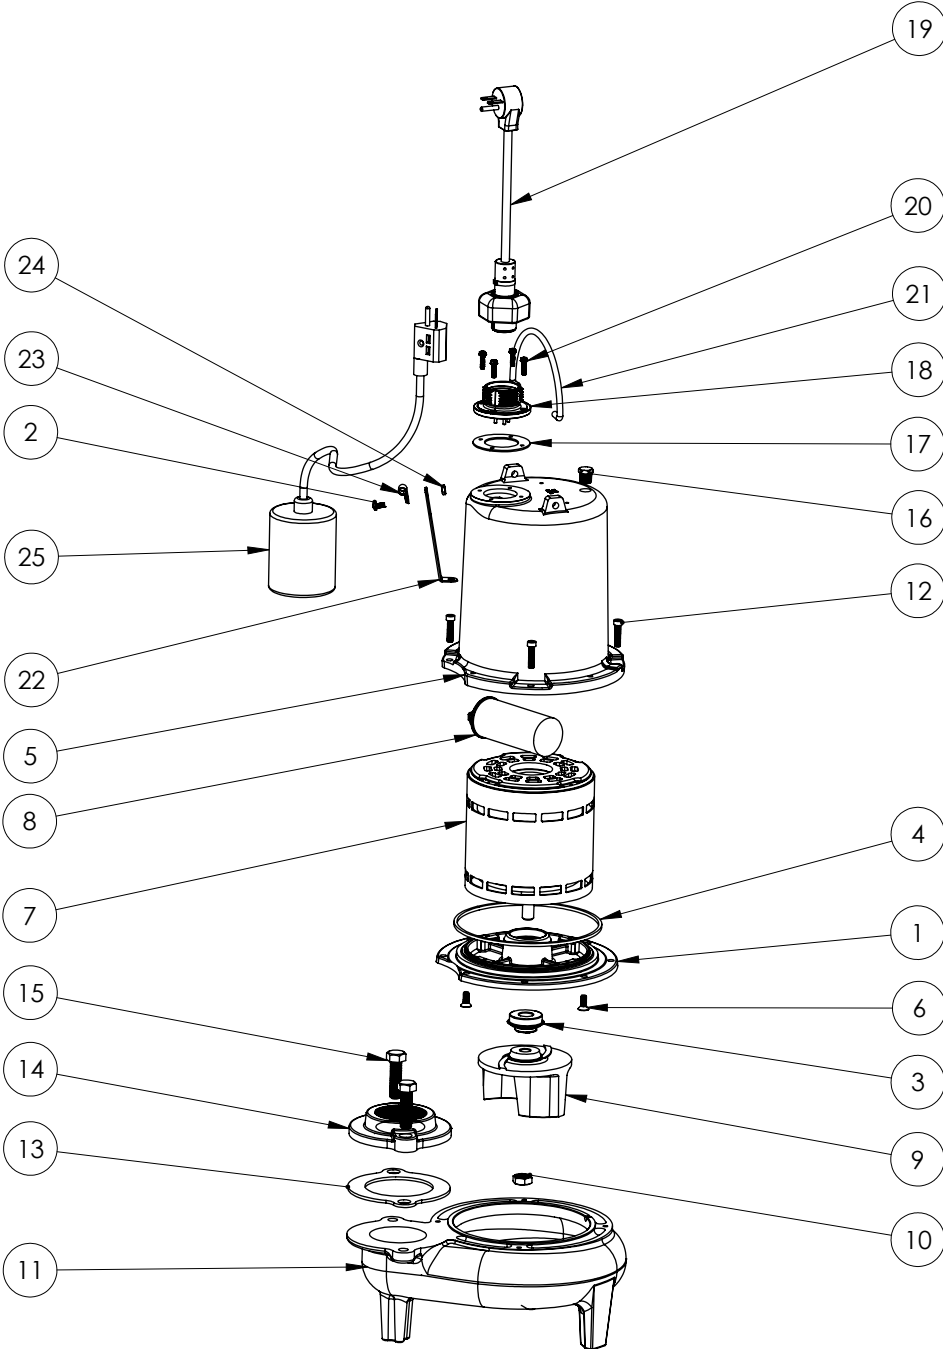

LEH102A2-2 (B55)

LEH102A2-2 (B55)

#	PART #	DESCRIPTION	QTY	Note
1	510100R	MOTOR SUPPORT PLATE	1	
2	8082000	#10-24 x 3/8 EPOXY LOCK SCREW	1	
3	5120000	5/8 INCH UNITIZED SHAFT SEAL	1	[1]
4	5107000	MOTOR COVER SEALRING	1	[1]
5	527700R	MOTOR COVER	1	
6	8018000	1/4-20 x 5/8 SLOTTED FLAT HEAD BOLT	4	
7	5339000	MOTOR	1	
8	5196000	CAPACITOR	1	
9	K001488	51300A0 IMPELLER KIT, INCLUDES 1/2" JAM NUT	1	
10	8046000	1/2-20 HEX STAINLESS STEEL JAM NUT	1	
11	510200R	VOLUTE HOUSING	1	
12	8091000	1/4-20 x 1 HEX SOCKET HEAD BOLT	4	
13	5129000	FLANGE GASKET, FITS 2" OR 3"	1	
14	K001221	2" DISCHARGE KIT	1	
15	8037000	1/2-13 x 1-3/4 STAINLESS STEEL BOLT	2	
16	5071000	BRASS OIL PLUG	1	
17	5060000	CORD PLATE GASKET	1	
18	K001216	5619000, CORDPLATE	1	
19	K001197	POWER CORD, 230V, 25 FOOT CORD	1	
20	8064000	#8-32 x 5/8 HEX WASHER HEAD SCREW	4	
21	K001095	STAINLESS STEEL HANDLE	1	
22	5070000	FLOAT SWITCH SUPPORT	1	
23	8014000	CABLE CLAMP	1	
24	8002000	#10-24 STAINLESS STEEL HEX	1	
25	K001066	FLOAT SWITCH, 230V, 25 FOOT CORD	1	

PART NOTES:

[1] - Part requires factory authorized service. Contact Liberty Pumps at 1-800-543-2550