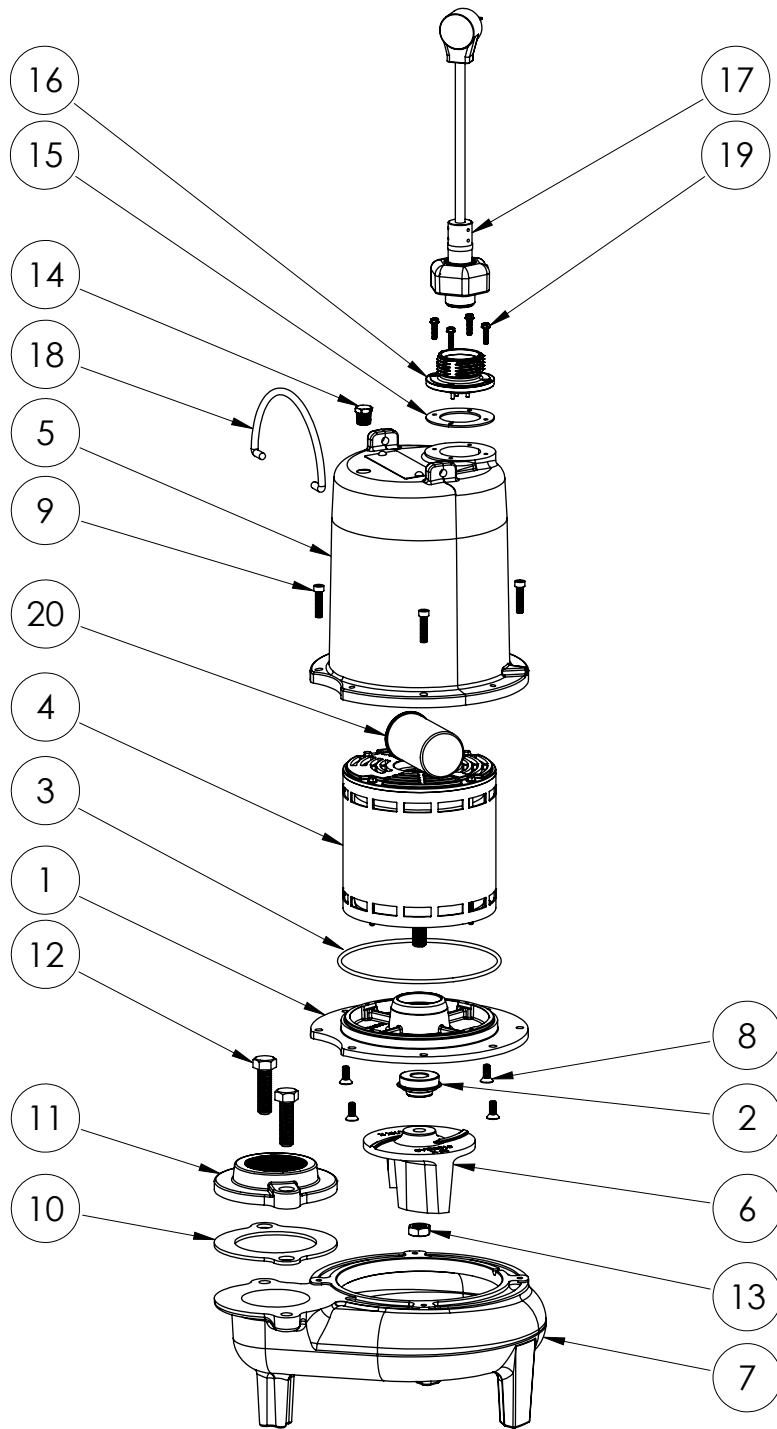

**PART NOTES:**

[1] - Part requires factory authorized service. Contact Liberty Pumps at 1-800-543-2550

LEH102M2-2 (B55)

**LEH102M2-2****LEH102M2-2 (B55)**

#	PART #	DESCRIPTION	QTY	Note
1	510100R	MOTOR SUPPORT PLATE	1	
2	K001095	STAINLESS STEEL HANDLE	1	
3	5120000	5/8 INCH UNITIZED SHAFT SEAL	1	[1]
4	5107000	MOTOR COVER SEALRING	1	[1]
5	527700R	MOTOR COVER	1	
6	8018000	1/4-20 x 5/8 SLOTTED FLAT HEAD BOLT	4	
7	5339000	MOTOR	1	
8	51960A0	CAPACITOR	1	
9	K001488	51300A0 IMPELLER KIT, INCLUDES 1/2" JAM NUT	1	
10	8046000	1/2-20 HEX STAINLESS STEEL JAM NUT	1	
11	510200R	VOLUTE HOUSING	1	
12	8091000	1/4-20 x 1 HEX SOCKET HEAD BOLT	4	
13	5129000	FLANGE GASKET, FITS 2" OR 3"	1	
14	K001221	2" DISCHARGE KIT	1	
15	8037000	1/2-13 x 1-3/4 STAINLESS STEEL BOLT	2	
16	5071000	BRASS OIL PLUG	1	
17	5060000	CORD PLATE GASKET	1	
18	K001216	5619000, CORDPLATE	1	
19	K001197	POWER CORD, 230V, 25 FOOT CORD	1	
20	8064000	#8-32 x 5/8 HEX WASHER HEAD SCREW	4	

**PART NOTES:**

[1] - Part requires factory authorized service. Contact Liberty Pumps at 1-800-543-2550

LEH102M2-2 (B61)

LEH102M2-2B61

**LEH102M2-2****LEH102M2-2 (B61)**

#	PART #	DESCRIPTION	QTY	Note
1	532600R	MOTOR SUPPORT PLATE	1	
2	5120000	5/8 INCH UNITIZED SHAFT SEAL	1	[1]
3	5617000	O-RING	1	
4	5339000	MOTOR	1	
5	531400R	MOTOR COVER	1	
6	K001488	51300A0 IMPELLER KIT, INCLUDES 1/2" JAM NUT	1	
7	531500R	VOLUTE HOUSING	1	
8	8018000	1/4-20 x 5/8 SLOTTED FLAT HEAD BOLT	4	
9	8091000	1/4-20 x 1 HEX SOCKET HEAD BOLT	4	
10	5129000	FLANGE GASKET, FITS 2" OR 3"	1	
11	K001221	2" DISCHARGE KIT	1	
12	8037000	1/2-13 x 1-3/4 STAINLESS STEEL BOLT	2	
13	8046000	1/2-20 HEX STAINLESS STEEL JAM NUT	1	
14	5071000	BRASS OIL PLUG	1	
15	5060000	CORD PLATE GASKET	1	
16	K001216	5619000, CORDPLATE	1	
17	K001197	POWER CORD, 230V, 25 FOOT CORD	1	
18	K001095	STAINLESS STEEL HANDLE	1	
19	8064000	#8-32 x 5/8 HEX WASHER HEAD SCREW	4	
20	51960A0	CAPACITOR	1	