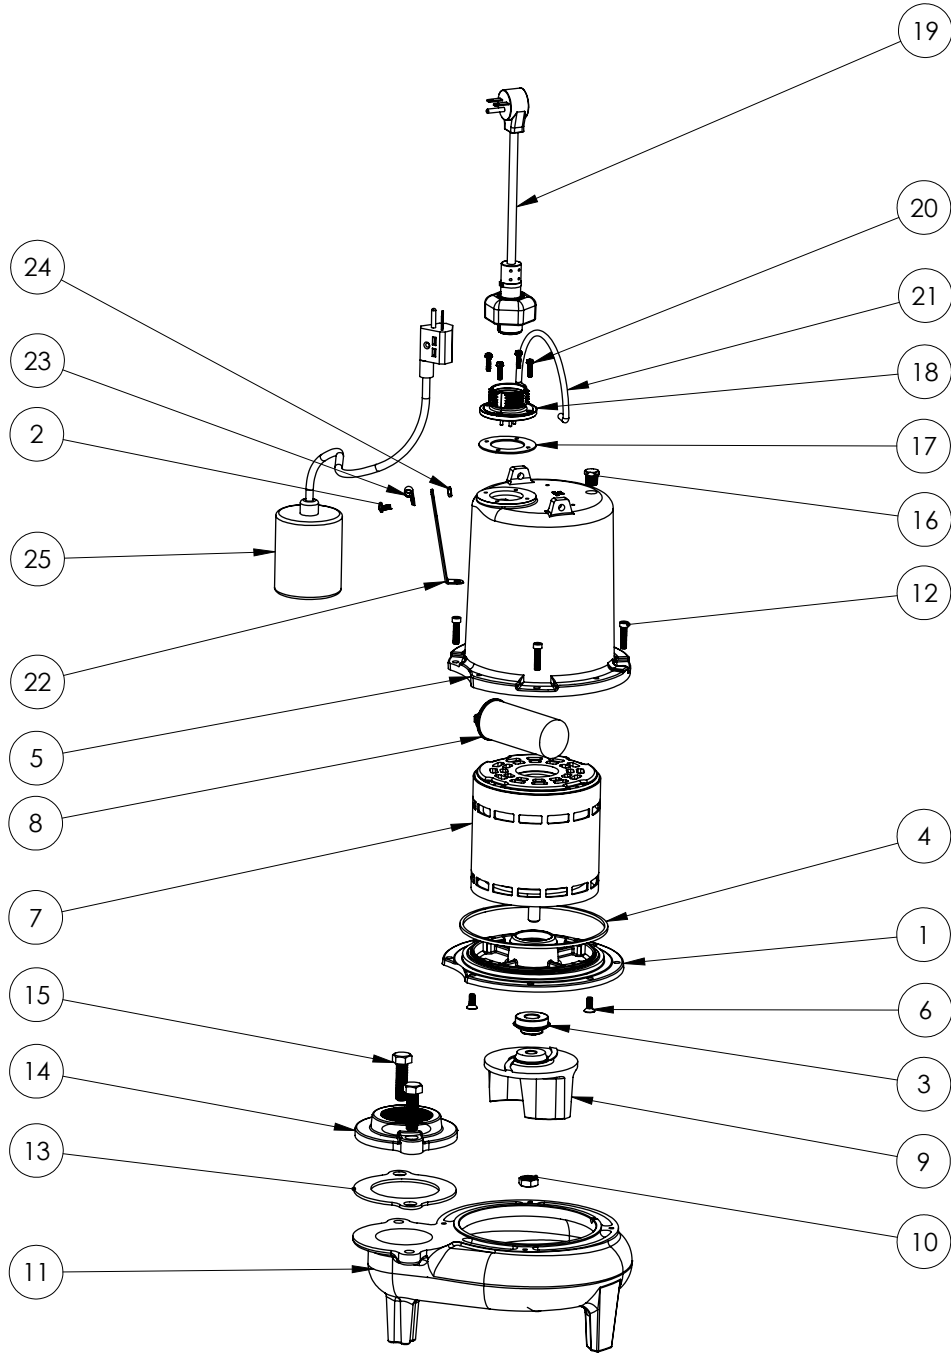

LEH102A2 (B55)

LEH102A2

LEH102A2 (B55)

#	PART #	DESCRIPTION	QTY	Note
1	510100R	MOTOR SUPPORT PLATE	1	
2	8082000	#10-24 x 3/8 EPOXY LOCK SCREW	1	
3	5120000	5/8 INCH UNITIZED SHAFT SEAL	1	[1]
4	5107000	MOTOR COVER SEALRING	1	[1]
5	527700R	MOTOR COVER	1	
6	8018000	1/4-20 x 5/8 SLOTTED FLAT HEAD BOLT	4	
7	5339000	MOTOR	1	
8	5196000	CAPACITOR	1	
9	K001488	51300A0 IMPELLER KIT, INCLUDES 1/2" JAM NUT	1	
10	8046000	1/2-20 HEX STAINLESS STEEL JAM NUT	1	
11	510200R	VOLUTE HOUSING	1	
12	8091000	1/4-20 x 1 HEX SOCKET HEAD BOLT	4	
13	5129000	FLANGE GASKET, FITS 2" OR 3"	1	
14	K001221	2" DISCHARGE KIT	1	
15	8037000	1/2-13 x 1-3/4 STAINLESS STEEL BOLT	2	
16	5071000	BRASS OIL PLUG	1	
17	5060000	CORD PLATE GASKET	1	
18	K001216	5619000, CORDPLATE	1	
19	K001196	POWER CORD, 230V, 10 FOOT CORD	1	
20	8064000	#8-32 x 5/8 HEX WASHER HEAD SCREW	4	
21	K001095	STAINLESS STEEL HANDLE	1	
22	5070000	FLOAT SWITCH SUPPORT	1	
23	8014000	CABLE CLAMP	1	
24	8002000	#10-24 STAINLESS STEEL HEX	1	
25	K001065	FLOAT SWITCH, 230V, 10 FOOT CORD	1	

PART NOTES:

[1] - Part requires factory authorized service. Contact Liberty Pumps at 1-800-543-2550