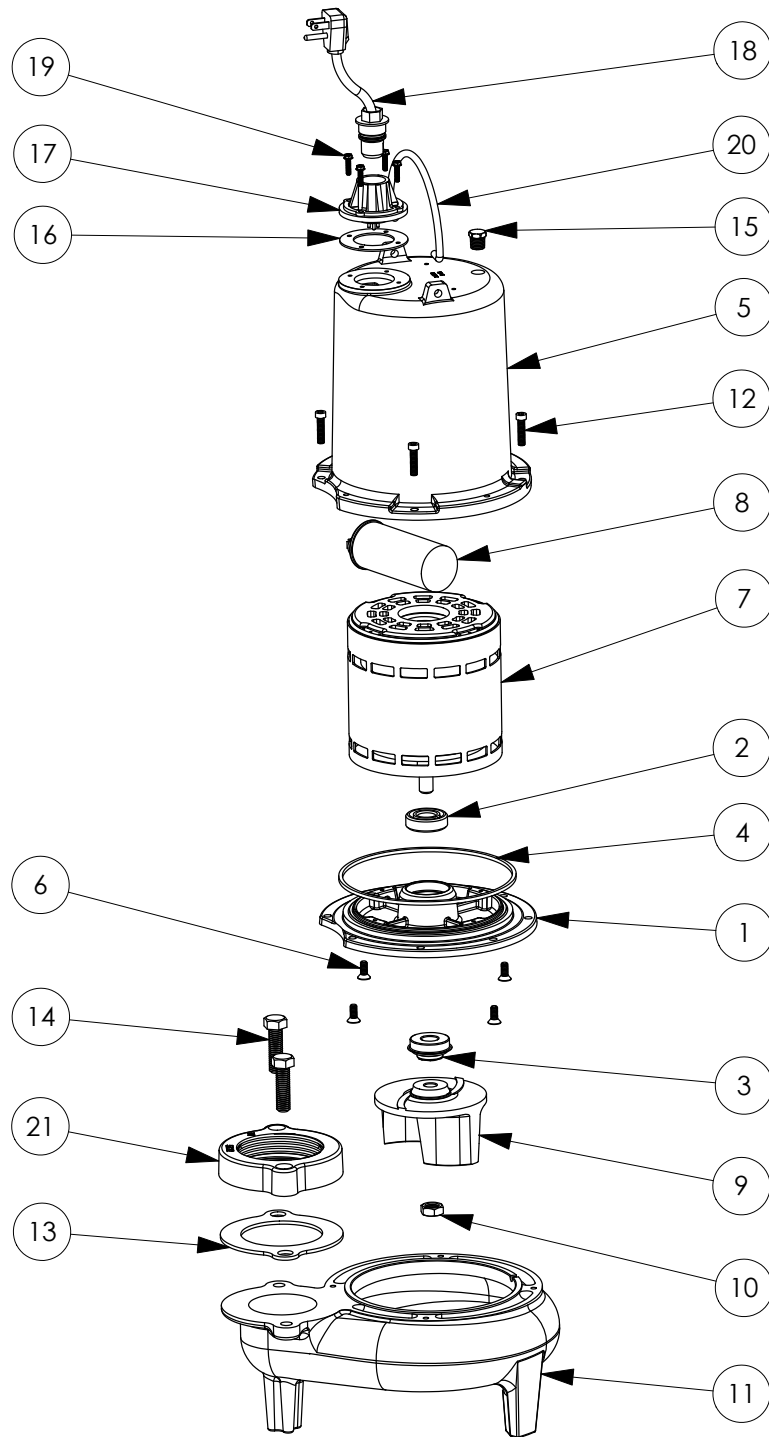

**PART NOTES:**

[1] - Part requires factory authorized service. Contact Liberty Pumps at 1-800-543-2550

LEH102M3 (B72)

**LEH102M3****LEH102M3 (B72)**

#	PART #	DESCRIPTION	QTY	Note
1	531500R	VOLUTE HOUSING	1	
2	8046000	1/2-20 HEX STAINLESS STEEL JAM NUT	1	
3	K001488	51300A0 IMPELLER KIT, INCLUDES 1/2" JAM NUT	1	
4	8018000	1/4-20 x 5/8 SLOTTED FLAT HEAD BOLT	4	
5	K001222	3" DISCHARGE KIT	1	
6	5120000	5/8 INCH UNITIZED SHAFT SEAL	1	[1]
7	53260BR	MOTOR SUPPORT PLATE	1	
8	5617000	O-RING	1	
9	5335000	MOTOR	1	
10	8091000	1/4-20 x 1 HEX SOCKET HEAD BOLT	4	
11	531400R	MOTOR COVER	1	
12	3411200	HANDLE	1	
13	8033000	#8 x 1/4 STAINLESS STEEL SCREW	2	
14	50710A0	PIPE PLUG, 1/4" HEX HD BRASS NPTF	1	
15	5060000	CORD PLATE GASKET	1	
16	K001216	5619000, CORDPLATE	1	
17	8064000	#8-32 x 5/8 HEX WASHER HEAD SCREW	4	
18	K001196	POWER CORD, 230V, 10 FOOT CORD	1	
19	5019000	CAPACITOR 45uF 370VAC	1	
20	8037000	1/2-13 x 1-3/4 STAINLESS STEEL BOLT	1	
21	512200R	3" DISCHARGE FLANGE	1	
22	5129000	FLANGE GASKET, FITS 2" OR 3"	1	

**PART NOTES:**

[1] - Part requires factory authorized service. Contact Liberty Pumps at 1-800-543-2550

LEH102M3-2 (B10)

**LEH102M3-2****LEH102M3-2 (B10)**

#	PART #	DESCRIPTION	QTY	Note
1	510100R	MOTOR SUPPORT PLATE	1	
2	5124000	BEARING	1	
3	5120000	5/8 INCH UNITIZED SHAFT SEAL	1	[1]
4	5107000	MOTOR COVER SEALRING	1	[1]
5	527700R	MOTOR COVER	1	
6	8018000	1/4-20 x 5/8 SLOTTED FLAT HEAD BOLT	4	
7	5339000	MOTOR	1	
8	5196000	CAPACITOR	1	
9	K001488	51300A0 IMPELLER KIT, INCLUDES 1/2" JAM NUT	1	
10	8046000	1/2-20 HEX STAINLESS STEEL JAM NUT	1	
11	510200R	VOLUTE HOUSING	1	
12	8091000	1/4-20 x 1 HEX SOCKET HEAD BOLT	4	
13	5129000	FLANGE GASKET, FITS 2" OR 3"	1	
14	8037000	1/2-13 x 1-3/4 STAINLESS STEEL BOLT	2	
15	5071000	BRASS OIL PLUG	1	
16	5060000	CORD PLATE GASKET	1	
17	5014000	CORD PLATE	1	
18	K001059	POWER CORD, 230V, 25 FOOT CORD	1	
19	8064000	#8-32 x 5/8 HEX WASHER HEAD SCREW	4	
20	K001095	STAINLESS STEEL HANDLE	1	
21	K001222	3" DISCHARGE KIT	1	