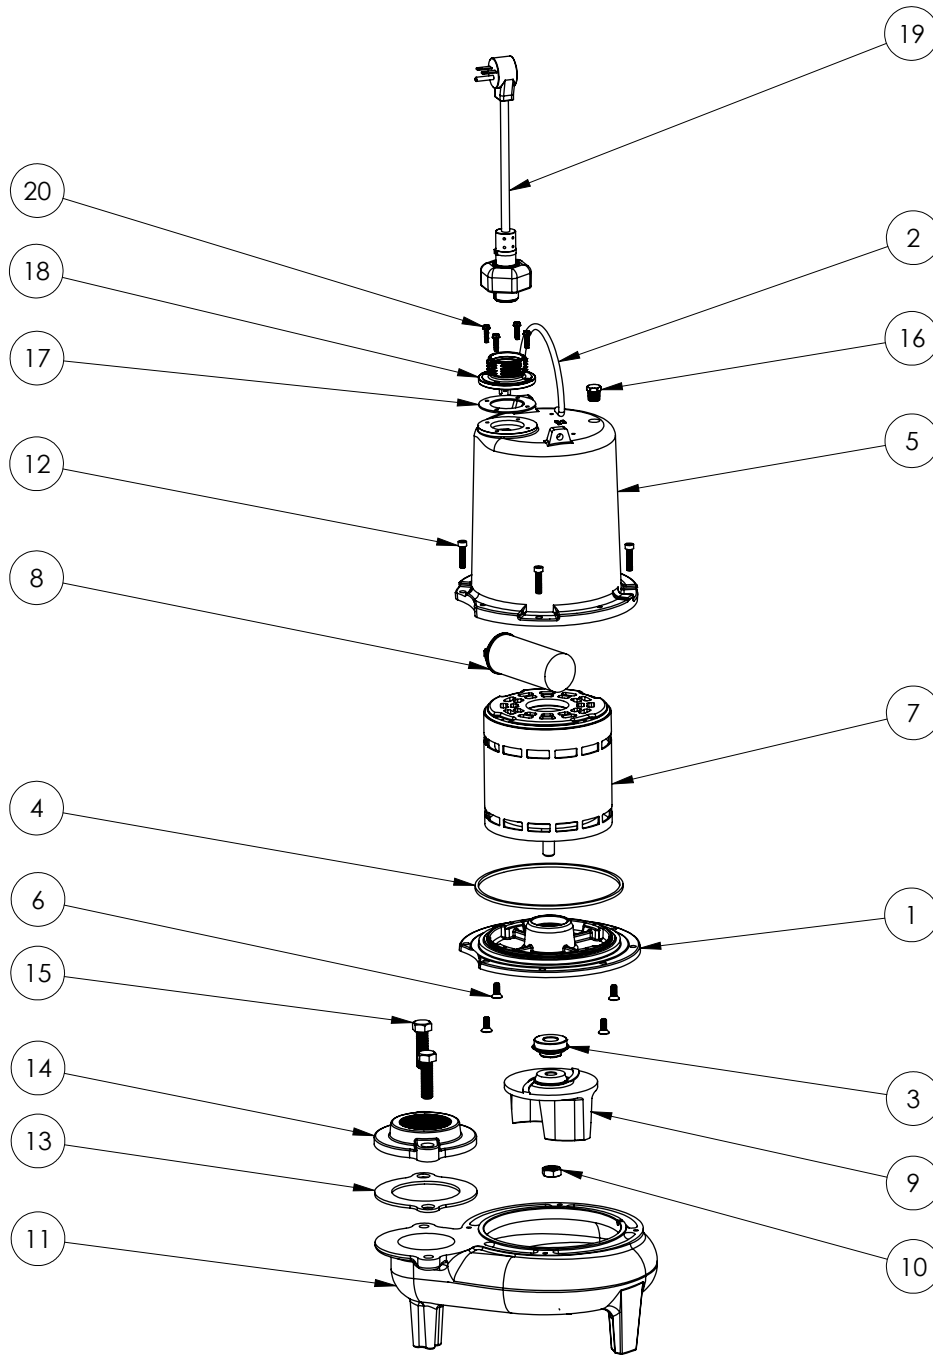

**PART NOTES:**

[1] - Part requires factory authorized service. Contact Liberty Pumps at 1-800-543-2550

LEH102M2-2 (B10)

**LEH102M2-2****LEH102M2-2 (B10)**

#	PART #	DESCRIPTION	QTY	Note
1	510100R	MOTOR SUPPORT PLATE	1	
2	5124000	BEARING	1	
3	5120000	5/8 INCH UNITIZED SHAFT SEAL	1	[1]
4	5107000	MOTOR COVER SEALRING	1	[1]
5	527700R	MOTOR COVER	1	
6	8018000	1/4-20 x 5/8 SLOTTED FLAT HEAD BOLT	4	
7	5339000	MOTOR	1	
8	5196000	CAPACITOR	1	
9	K001488	51300A0 IMPELLER KIT, INCLUDES 1/2" JAM NUT	1	
10	8046000	1/2-20 HEX STAINLESS STEEL JAM NUT	1	
11	510200R	VOLUTE HOUSING	1	
12	8091000	1/4-20 x 1 HEX SOCKET HEAD BOLT	4	
13	5129000	FLANGE GASKET, FITS 2" OR 3"	1	
14	K001221	2" DISCHARGE KIT	1	
15	8037000	1/2-13 x 1-3/4 STAINLESS STEEL BOLT	2	
16	5071000	BRASS OIL PLUG	1	
17	5060000	CORD PLATE GASKET	1	
18	5014000	CORD PLATE	1	
19	K001059	POWER CORD, 230V, 25 FOOT CORD	1	
20	8064000	#8-32 x 5/8 HEX WASHER HEAD SCREW	4	
21	K001095	STAINLESS STEEL HANDLE	1	

**PART NOTES:**

[1] - Part requires factory authorized service. Contact Liberty Pumps at 1-800-543-2550

LEH102M2-2 (B55)

**LEH102M2-2****LEH102M2-2 (B55)**

#	PART #	DESCRIPTION	QTY	Note
1	510100R	MOTOR SUPPORT PLATE	1	
2	K001095	STAINLESS STEEL HANDLE	1	
3	5120000	5/8 INCH UNITIZED SHAFT SEAL	1	[1]
4	5107000	MOTOR COVER SEALRING	1	[1]
5	527700R	MOTOR COVER	1	
6	8018000	1/4-20 x 5/8 SLOTTED FLAT HEAD BOLT	4	
7	5339000	MOTOR	1	
8	51960A0	CAPACITOR	1	
9	K001488	51300A0 IMPELLER KIT, INCLUDES 1/2" JAM NUT	1	
10	8046000	1/2-20 HEX STAINLESS STEEL JAM NUT	1	
11	510200R	VOLUTE HOUSING	1	
12	8091000	1/4-20 x 1 HEX SOCKET HEAD BOLT	4	
13	5129000	FLANGE GASKET, FITS 2" OR 3"	1	
14	K001221	2" DISCHARGE KIT	1	
15	8037000	1/2-13 x 1-3/4 STAINLESS STEEL BOLT	2	
16	5071000	BRASS OIL PLUG	1	
17	5060000	CORD PLATE GASKET	1	
18	K001216	5619000, CORDPLATE	1	
19	K001197	POWER CORD, 230V, 25 FOOT CORD	1	
20	8064000	#8-32 x 5/8 HEX WASHER HEAD SCREW	4	