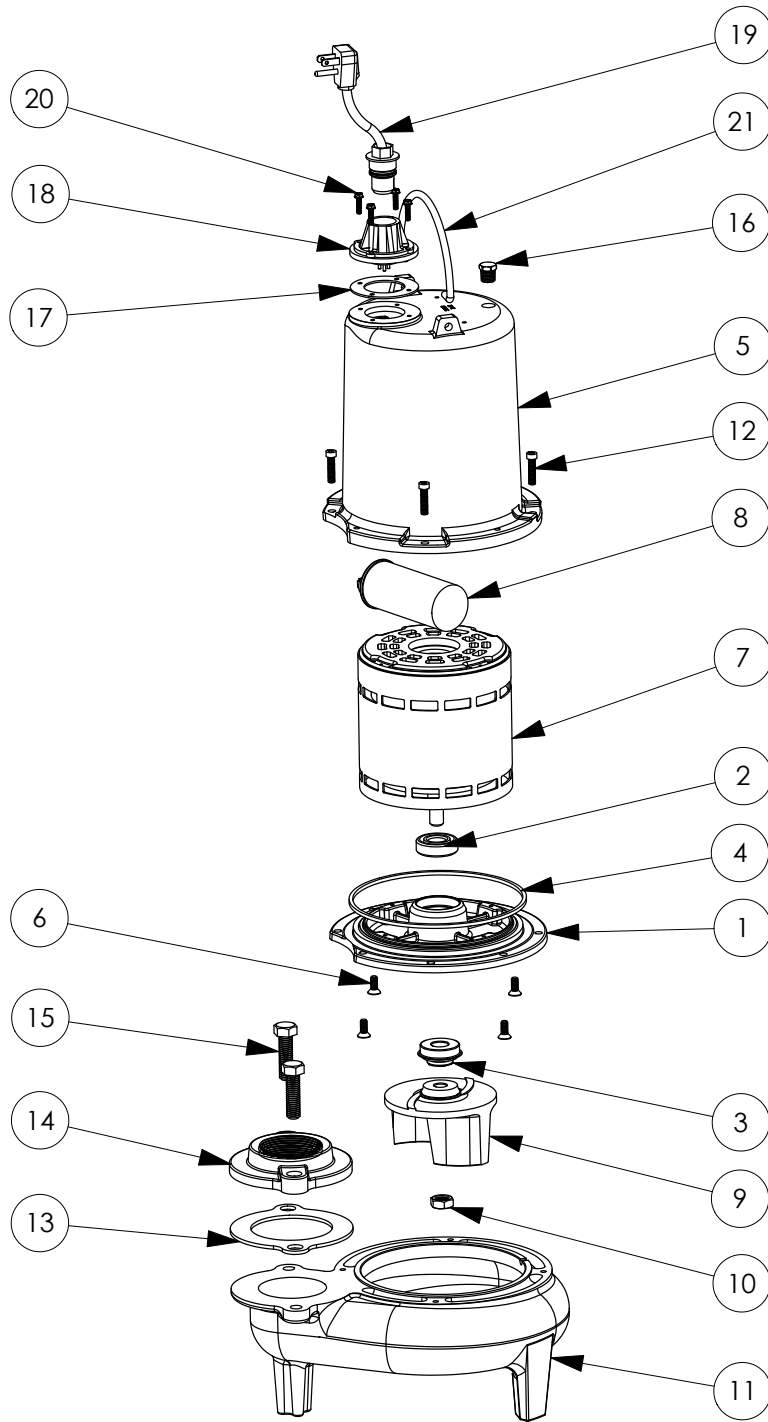

**PART NOTES:**

[1] - Part requires factory authorized service. Contact Liberty Pumps at 1-800-543-2550

LEH102M2 (B72)

**LEH102M2****LEH102M2 (B72)**

#	PART #	DESCRIPTION	QTY	Note
1	531500R	VOLUTE HOUSING	1	
2	8046000	1/2-20 HEX STAINLESS STEEL JAM NUT	1	
3	K001488	51300A0 IMPELLER KIT, INCLUDES 1/2" JAM NUT	1	
4	8018000	1/4-20 x 5/8 SLOTTED FLAT HEAD BOLT	4	
5	K001221	2" DISCHARGE KIT	1	
6	5120000	5/8 INCH UNITIZED SHAFT SEAL	1	[1]
7	53260BR	MOTOR SUPPORT PLATE	1	
8	5617000	O-RING	1	
9	5335000	MOTOR	1	
10	8091000	1/4-20 x 1 HEX SOCKET HEAD BOLT	4	
11	531400R	MOTOR COVER	1	
12	3411200	HANDLE	1	
13	8033000	#8 x 1/4 STAINLESS STEEL SCREW	2	
14	50710A0	PIPE PLUG, 1/4" HEX HD BRASS NPTF	1	
15	5060000	CORD PLATE GASKET	1	
16	K001216	5619000, CORDPLATE	1	
17	8064000	#8-32 x 5/8 HEX WASHER HEAD SCREW	4	
18	K001196	POWER CORD, 230V, 10 FOOT CORD	1	
19	5019000	CAPACITOR 45uF 370VAC	1	
20	8037000	1/2-13 x 1-3/4 STAINLESS STEEL BOLT	2	
21	512100R	2" DISCHARGE FLANGE	1	
22	5129000	FLANGE GASKET, FITS 2" OR 3"	1	

**PART NOTES:**

[1] - Part requires factory authorized service. Contact Liberty Pumps at 1-800-543-2550

LEH102M2-2 (B10)

**LEH102M2-2****LEH102M2-2 (B10)**

#	PART #	DESCRIPTION	QTY	Note
1	510100R	MOTOR SUPPORT PLATE	1	
2	5124000	BEARING	1	
3	5120000	5/8 INCH UNITIZED SHAFT SEAL	1	[1]
4	5107000	MOTOR COVER SEALRING	1	[1]
5	527700R	MOTOR COVER	1	
6	8018000	1/4-20 x 5/8 SLOTTED FLAT HEAD BOLT	4	
7	5339000	MOTOR	1	
8	5196000	CAPACITOR	1	
9	K001488	51300A0 IMPELLER KIT, INCLUDES 1/2" JAM NUT	1	
10	8046000	1/2-20 HEX STAINLESS STEEL JAM NUT	1	
11	510200R	VOLUTE HOUSING	1	
12	8091000	1/4-20 x 1 HEX SOCKET HEAD BOLT	4	
13	5129000	FLANGE GASKET, FITS 2" OR 3"	1	
14	K001221	2" DISCHARGE KIT	1	
15	8037000	1/2-13 x 1-3/4 STAINLESS STEEL BOLT	2	
16	5071000	BRASS OIL PLUG	1	
17	5060000	CORD PLATE GASKET	1	
18	5014000	CORD PLATE	1	
19	K001059	POWER CORD, 230V, 25 FOOT CORD	1	
20	8064000	#8-32 x 5/8 HEX WASHER HEAD SCREW	4	
21	K001095	STAINLESS STEEL HANDLE	1	