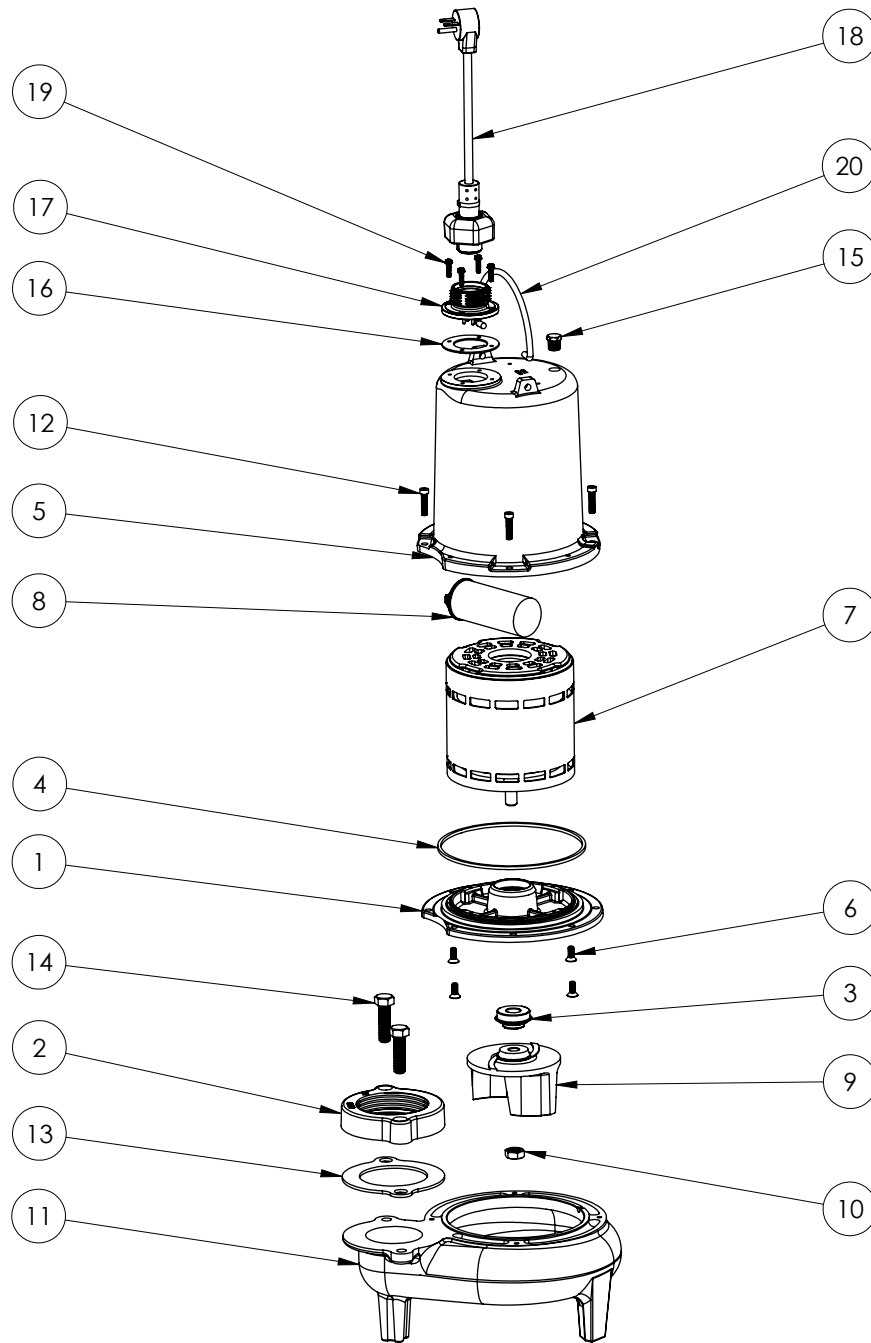

**PART NOTES:**

[1] - Part requires factory authorized service. Contact Liberty Pumps at 1-800-543-2550

LEH102M3 (B10)

**LEH102M3****LEH102M3 (B10)**

#	PART #	DESCRIPTION	QTY	Note
1	510100R	MOTOR SUPPORT PLATE	1	
2	5124000	BEARING	1	
3	5120000	5/8 INCH UNITIZED SHAFT SEAL	1	[1]
4	5107000	MOTOR COVER SEALRING	1	[1]
5	527700R	MOTOR COVER	1	
6	8018000	1/4-20 x 5/8 SLOTTED FLAT HEAD BOLT	4	
7	5339000	MOTOR	1	
8	5196000	CAPACITOR	1	
9	K001488	51300A0 IMPELLER KIT, INCLUDES 1/2" JAM NUT	1	
10	8046000	1/2-20 HEX STAINLESS STEEL JAM NUT	1	
11	510200R	VOLUTE HOUSING	1	
12	8091000	1/4-20 x 1 HEX SOCKET HEAD BOLT	4	
13	5129000	FLANGE GASKET, FITS 2" OR 3"	1	
14	8037000	1/2-13 x 1-3/4 STAINLESS STEEL BOLT	2	
15	5071000	BRASS OIL PLUG	1	
16	5060000	CORD PLATE GASKET	1	
17	5014000	CORD PLATE	1	
18	K001058	POWER CORD, 10FT. 230V	1	
19	8064000	#8-32 x 5/8 HEX WASHER HEAD SCREW	4	
20	K001095	STAINLESS STEEL HANDLE	1	
21	K001222	3" DISCHARGE KIT	1	

**PART NOTES:**

[1] - Part requires factory authorized service. Contact Liberty Pumps at 1-800-543-2550

LEH102M3 (B55)

**LEH102M3****LEH102M3 (B55)**

#	PART #	DESCRIPTION	QTY	Note
1	510100R	MOTOR SUPPORT PLATE	1	
2	K001222	3" DISCHARGE KIT	1	
3	5120000	5/8 INCH UNITIZED SHAFT SEAL	1	[1]
4	5107000	MOTOR COVER SEALRING	1	[1]
5	527700R	MOTOR COVER	1	
6	8018000	1/4-20 x 5/8 SLOTTED FLAT HEAD BOLT	4	
7	5339000	MOTOR	1	
8	51960A0	CAPACITOR	1	
9	K001488	51300A0 IMPELLER KIT, INCLUDES 1/2" JAM NUT	1	
10	8046000	1/2-20 HEX STAINLESS STEEL JAM NUT	1	
11	510200R	VOLUTE HOUSING	1	
12	8091000	1/4-20 x 1 HEX SOCKET HEAD BOLT	4	
13	5129000	FLANGE GASKET, FITS 2" OR 3"	1	
14	8037000	1/2-13 x 1-3/4 STAINLESS STEEL BOLT	2	
15	5071000	BRASS OIL PLUG	1	
16	5060000	CORD PLATE GASKET	1	
17	K001216	5619000, CORDPLATE	1	
18	K001196	POWER CORD, 230V, 10 FOOT CORD	1	
19	8064000	#8-32 x 5/8 HEX WASHER HEAD SCREW	4	
20	K001095	STAINLESS STEEL HANDLE	1	