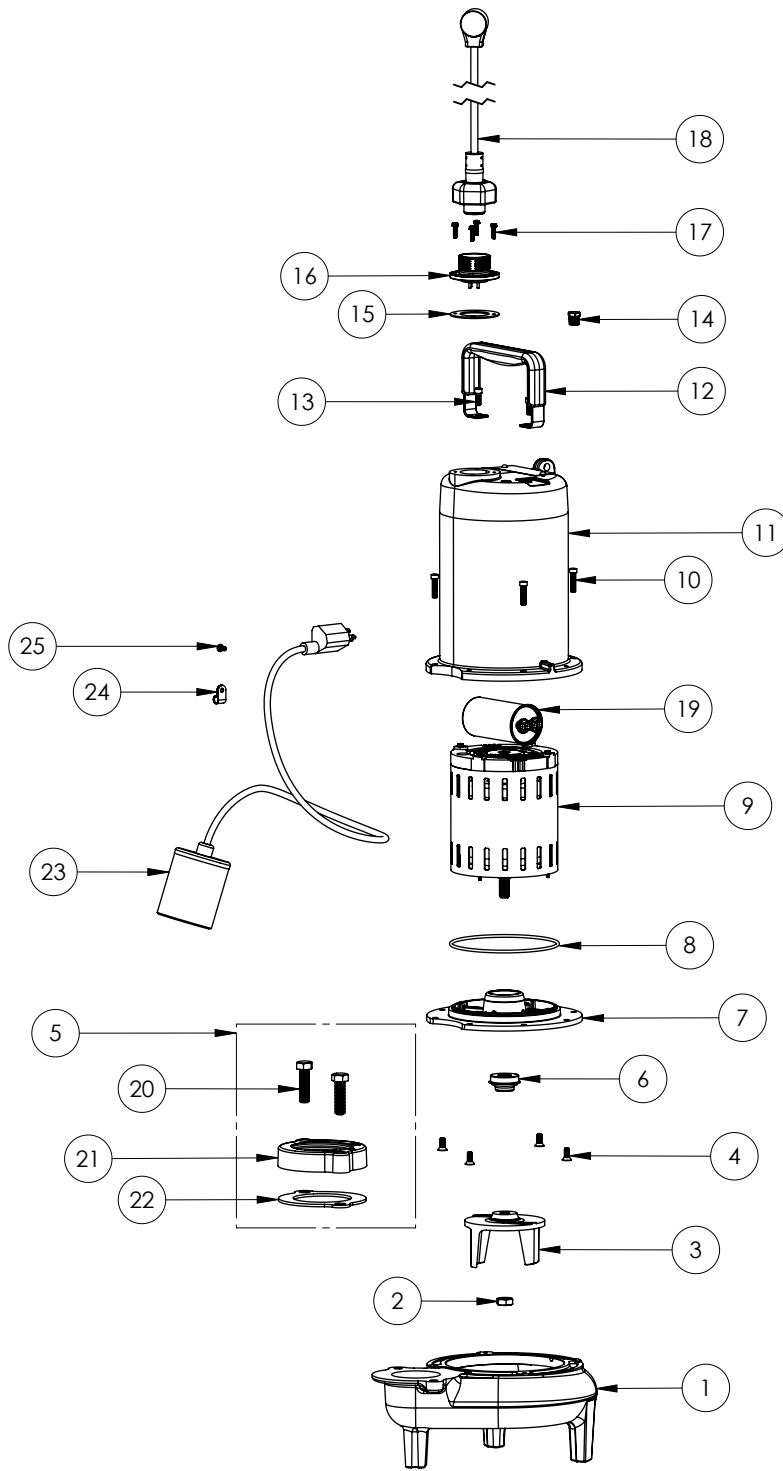

LEH102A3 (B72)

LEH102A3

LEH102A3 (B72)

#	PART #	DESCRIPTION	QTY	Note
1	531500R	VOLUTE HOUSING	1	
2	8046000	1/2-20 HEX STAINLESS STEEL JAM NUT	1	
3	K001488	51300A0 IMPELLER KIT, INCLUDES 1/2" JAM NUT	1	
4	8018000	1/4-20 x 5/8 SLOTTED FLAT HEAD BOLT	4	
5	K001222	3" DISCHARGE KIT	1	
6	5120000	5/8 INCH UNITIZED SHAFT SEAL	1	[1]
7	53260BR	MOTOR SUPPORT PLATE	1	
8	5617000	O-RING	1	
9	5335000	MOTOR	1	
10	8091000	1/4-20 x 1 HEX SOCKET HEAD BOLT	4	
11	531400R	MOTOR COVER	1	
12	3411200	HANDLE	1	
13	8033000	#8 x 1/4 STAINLESS STEEL SCREW	2	
14	50710A0	PIPE PLUG, 1/4" HEX HD BRASS NPTF	1	
15	5060000	CORD PLATE GASKET	1	
16	K001216	5619000, CORDPLATE	1	
17	8064000	#8-32 x 5/8 HEX WASHER HEAD SCREW	4	
18	K001196	POWER CORD, 230V, 10 FOOT CORD	1	
19	5019000	CAPACITOR 45uF 370VAC	1	
20	8037000	1/2-13 x 1-3/4 STAINLESS STEEL BOLT	2	
21	512200R	3" DISCHARGE FLANGE	1	
22	5129000	FLANGE GASKET, FITS 2" OR 3"	1	
23	K001065	FLOAT SWITCH, 230V, 10 FOOT CORD	1	
24	8067000	CABLE CLAMP	1	
25	8082000	#10-24 x 3/8 EPOXY LOCK SCREW	1	

PART NOTES:

[1] - Part requires factory authorized service. Contact Liberty Pumps at 1-800-543-2550