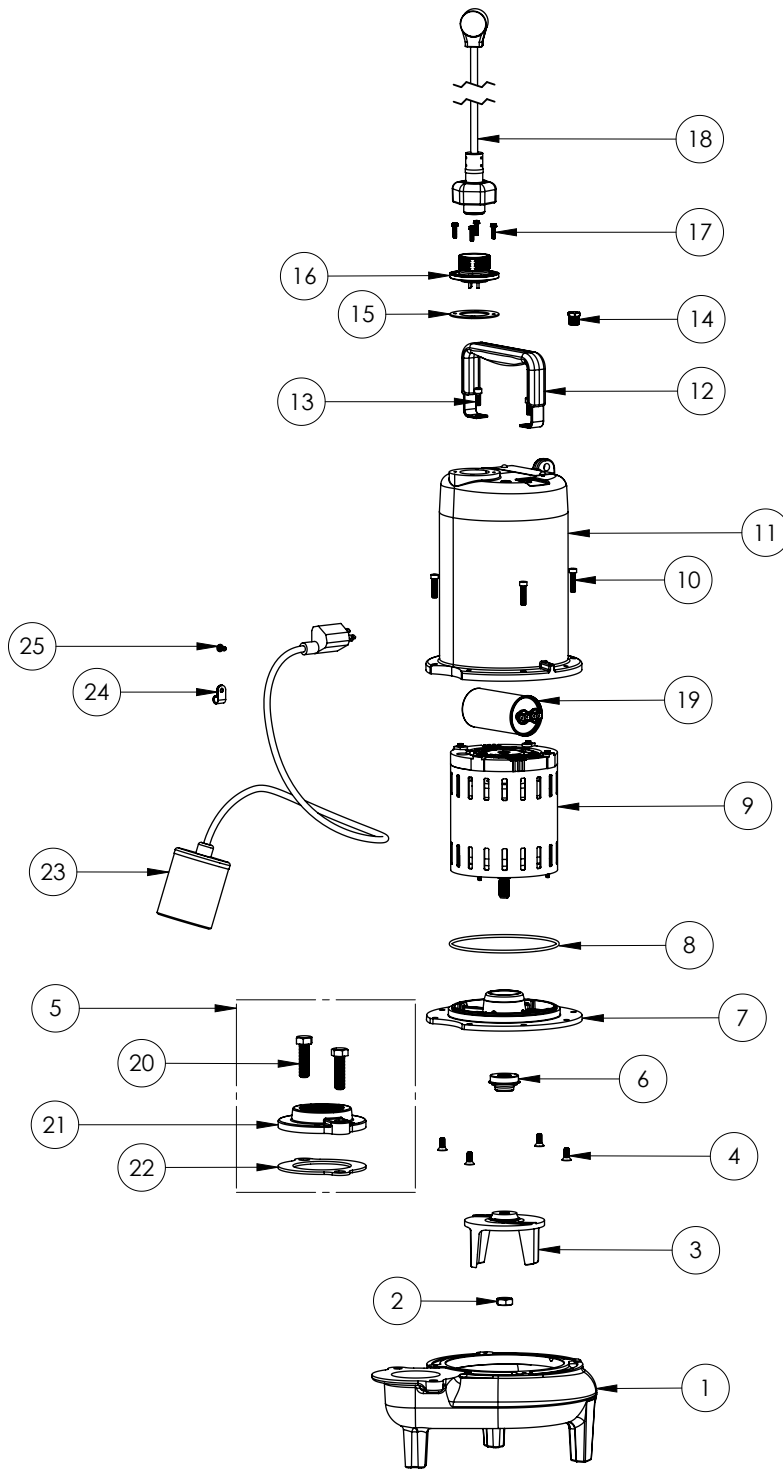

LEH102A2 (B72)

LEH102A2

LEH102A2 (B72)

#	PART #	DESCRIPTION	QTY	Note
1	531500R	VOLUTE HOUSING	1	
2	8046000	1/2-20 HEX STAINLESS STEEL JAM NUT	1	
3	K001488	51300A0 IMPELLER KIT, INCLUDES 1/2" JAM NUT	1	
4	8018000	1/4-20 x 5/8 SLOTTED FLAT HEAD BOLT	4	
5	K001221	2" DISCHARGE KIT	1	
6	5120000	5/8 INCH UNITIZED SHAFT SEAL	1	[1]
7	53260BR	MOTOR SUPPORT PLATE	1	
8	5617000	O-RING	1	
9	5335000	MOTOR	1	
10	8091000	1/4-20 x 1 HEX SOCKET HEAD BOLT	4	
11	531400R	MOTOR COVER	1	
12	3411200	HANDLE	1	
13	8033000	#8 x 1/4 STAINLESS STEEL SCREW	2	
14	50710A0	PIPE PLUG, 1/4" HEX HD BRASS NPTF	1	
15	5060000	CORD PLATE GASKET	1	
16	K001216	5619000, CORDPLATE	1	
17	8064000	#8-32 x 5/8 HEX WASHER HEAD SCREW	4	
18	K001196	POWER CORD, 230V, 10 FOOT CORD	1	
19	5019000	CAPACITOR 45uF 370VAC	1	
20	8037000	1/2-13 x 1-3/4 STAINLESS STEEL BOLT	2	
21	512100R	2" DISCHARGE FLANGE	1	
22	5129000	FLANGE GASKET, FITS 2" OR 3"	1	
23	K001065	FLOAT SWITCH, 230V, 10 FOOT CORD	1	
24	8067000	CABLE CLAMP	1	
25	8082000	#10-24 x 3/8 EPOXY LOCK SCREW	1	

PART NOTES:

[1] - Part requires factory authorized service. Contact Liberty Pumps at 1-800-543-2550