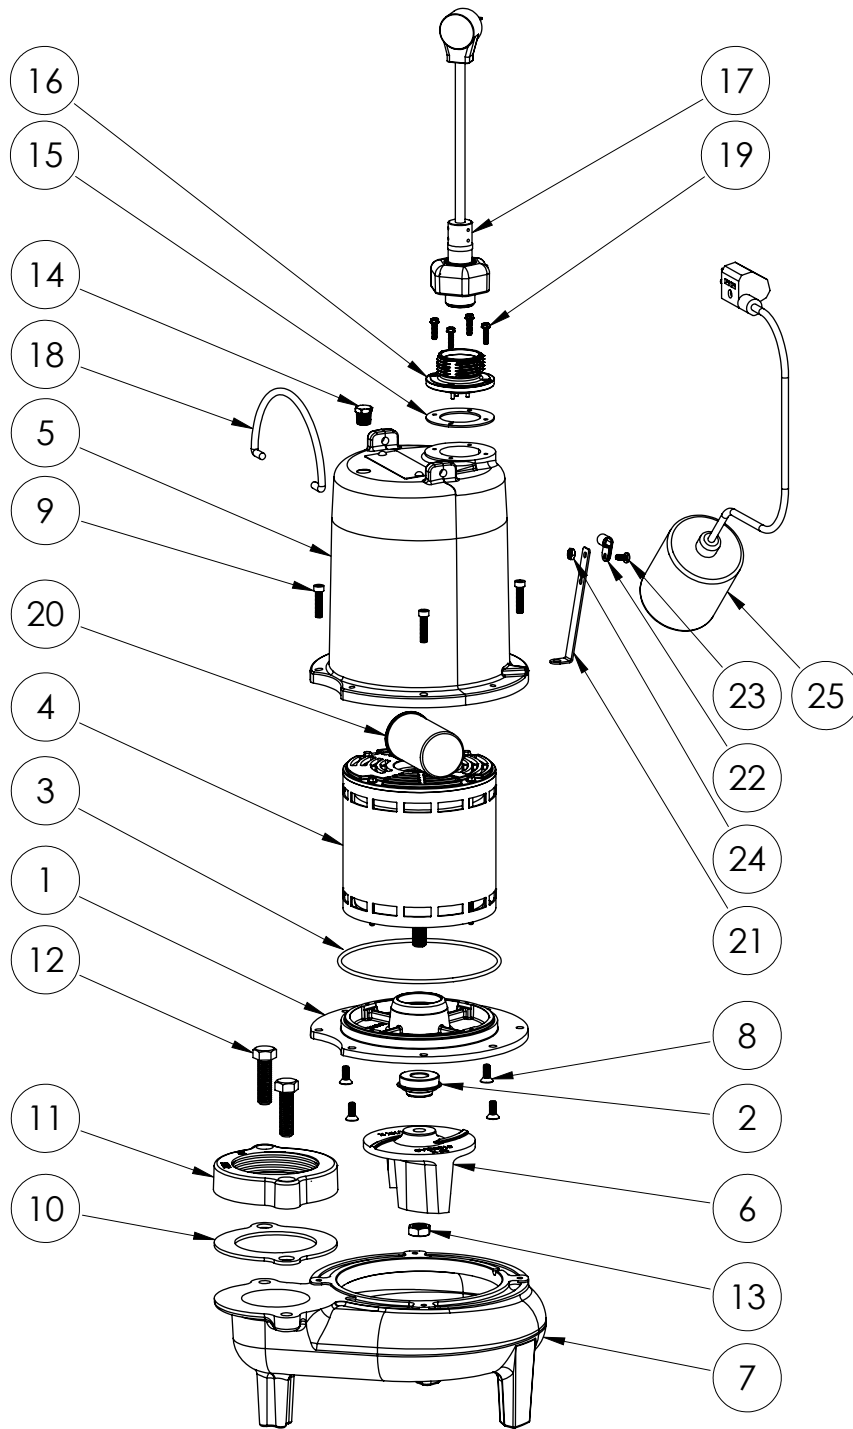

LEH102A3-2 (B61)

LEH102A3-2B61

LEH102A3-2

LEH102A3-2 (B61)

#	PART #	DESCRIPTION	QTY	Note
1	532600R	MOTOR SUPPORT PLATE	1	
2	5120000	5/8 INCH UNITIZED SHAFT SEAL	1	[1]
3	5617000	O-RING	1	
4	5339000	MOTOR	1	
5	531400R	MOTOR COVER	1	
6	K001488	51300A0 IMPELLER KIT, INCLUDES 1/2" JAM NUT	1	
7	531500R	VOLUTE HOUSING	1	
8	8018000	1/4-20 x 5/8 SLOTTED FLAT HEAD BOLT	4	
9	8091000	1/4-20 x 1 HEX SOCKET HEAD BOLT	4	
10	5129000	FLANGE GASKET, FITS 2" OR 3"	1	
11	K001222	3" DISCHARGE KIT	1	
12	8037000	1/2-13 x 1-3/4 STAINLESS STEEL BOLT	2	
13	8046000	1/2-20 HEX STAINLESS STEEL JAM NUT	1	
14	5071000	BRASS OIL PLUG	1	
15	5060000	CORD PLATE GASKET	1	
16	K001216	5619000, CORDPLATE	1	
17	K001197	POWER CORD, 230V, 25 FOOT CORD	1	
18	K001095	STAINLESS STEEL HANDLE	1	
19	8064000	#8-32 x 5/8 HEX WASHER HEAD SCREW	4	
20	51960A0	CAPACITOR	1	
21	5070000	FLOAT SWITCH SUPPORT	1	
22	8067000	CABLE CLAMP	1	
23	8082000	#10-24 x 3/8 EPOXY LOCK SCREW	1	
24	8002000	#10-24 STAINLESS STEEL HEX	1	
25	K001066	FLOAT SWITCH, 230V, 25 FOOT CORD	1	

PART NOTES:

[1] - Part requires factory authorized service. Contact Liberty Pumps at 1-800-543-2550