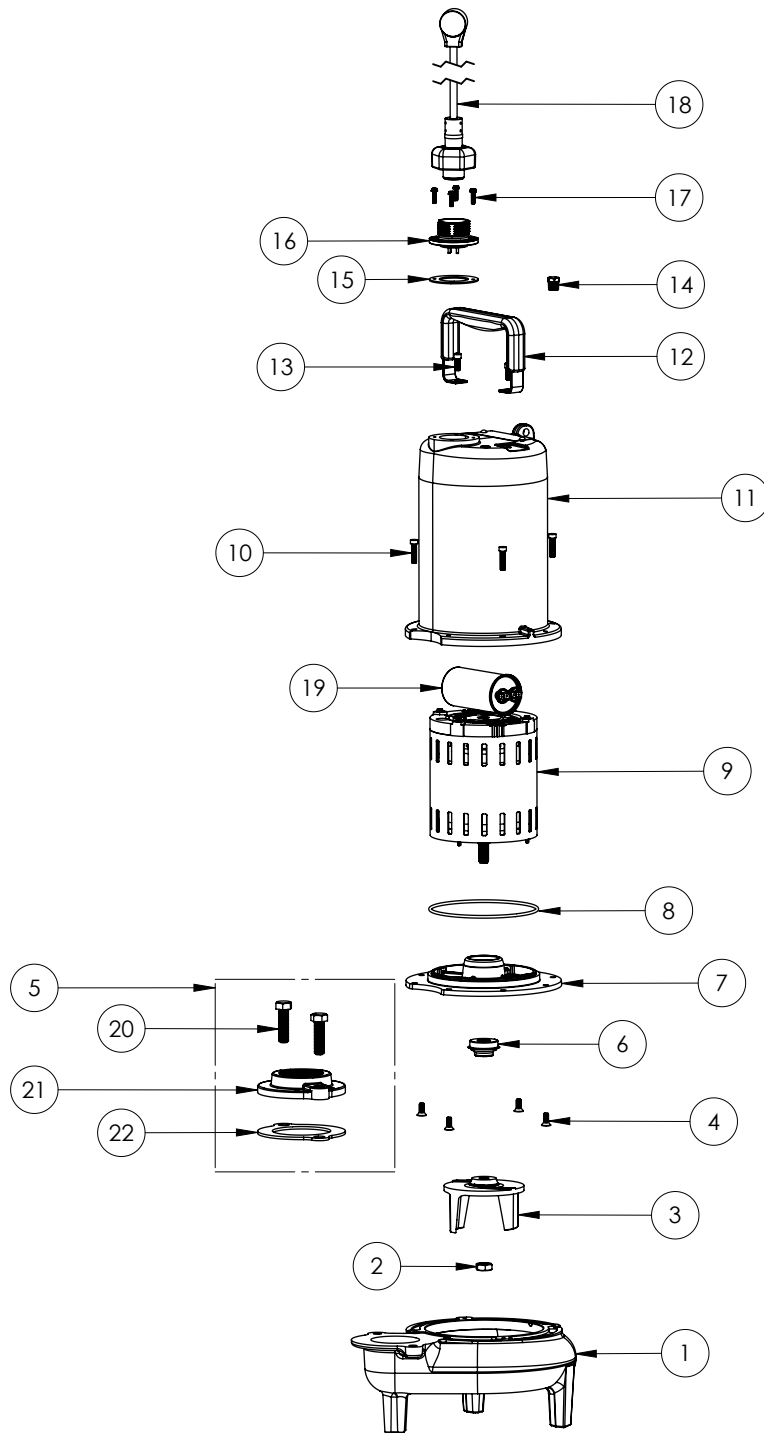

LEH102M2-3 (B72)

LEH102M2-3

LEH102M2-3 (B72)

#	PART #	DESCRIPTION	QTY	Note
1	531500R	VOLUTE HOUSING	1	
2	8046000	1/2-20 HEX STAINLESS STEEL JAM NUT	1	
3	K001488	51300A0 IMPELLER KIT, INCLUDES 1/2" JAM NUT	1	
4	8018000	1/4-20 x 5/8 SLOTTED FLAT HEAD BOLT	4	
5	K001221	2" DISCHARGE KIT	1	
6	5120000	5/8 INCH UNITIZED SHAFT SEAL	1	[1]
7	53260BR	MOTOR SUPPORT PLATE	1	
8	5617000	O-RING	1	
9	5335000	MOTOR	1	
10	8091000	1/4-20 x 1 HEX SOCKET HEAD BOLT	4	
11	531400R	MOTOR COVER	1	
12	3411200	HANDLE	1	
13	8033000	#8 x 1/4 STAINLESS STEEL SCREW	2	
14	50710A0	PIPE PLUG, 1/4" HEX HD BRASS NPTF	1	
15	5060000	CORD PLATE GASKET	1	
16	K001216	5619000, CORDPLATE	1	
17	8064000	#8-32 x 5/8 HEX WASHER HEAD SCREW	4	
18	K001356	POWER CORD, 35FT.	1	
19	5019000	CAPACITOR 45uF 370VAC	1	
20	8037000	1/2-13 x 1-3/4 STAINLESS STEEL BOLT	2	
21	512100R	2" DISCHARGE FLANGE	1	
22	5129000	FLANGE GASKET, FITS 2" OR 3"	1	

PART NOTES:

[1] - Part requires factory authorized service. Contact Liberty Pumps at 1-800-543-2550