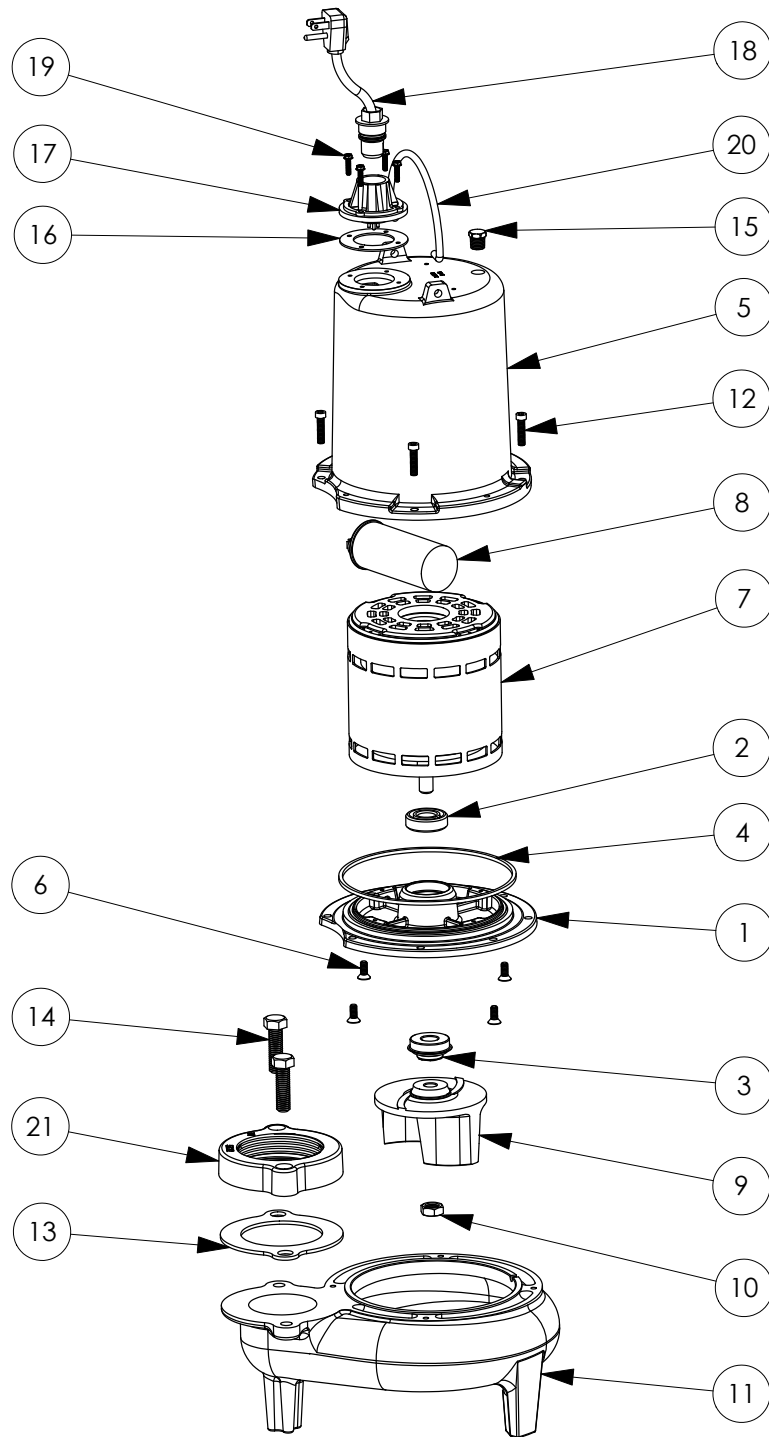

**PART NOTES:**

[1] - Part requires factory authorized service. Contact Liberty Pumps at 1-800-543-2550

LEH102M2-3 (B72)

**LEH102M2-3****LEH102M2-3 (B72)**

#	PART #	DESCRIPTION	QTY	Note
1	531500R	VOLUTE HOUSING	1	
2	8046000	1/2-20 HEX STAINLESS STEEL JAM NUT	1	
3	K001488	51300A0 IMPELLER KIT, INCLUDES 1/2" JAM NUT	1	
4	8018000	1/4-20 x 5/8 SLOTTED FLAT HEAD BOLT	4	
5	K001221	2" DISCHARGE KIT	1	
6	5120000	5/8 INCH UNITIZED SHAFT SEAL	1	[1]
7	53260BR	MOTOR SUPPORT PLATE	1	
8	5617000	O-RING	1	
9	5335000	MOTOR	1	
10	8091000	1/4-20 x 1 HEX SOCKET HEAD BOLT	4	
11	531400R	MOTOR COVER	1	
12	3411200	HANDLE	1	
13	8033000	#8 x 1/4 STAINLESS STEEL SCREW	2	
14	50710A0	PIPE PLUG, 1/4" HEX HD BRASS NPTF	1	
15	5060000	CORD PLATE GASKET	1	
16	K001216	5619000, CORDPLATE	1	
17	8064000	#8-32 x 5/8 HEX WASHER HEAD SCREW	4	
18	K001356	POWER CORD, 35FT.	1	
19	5019000	CAPACITOR 45uF 370VAC	1	
20	8037000	1/2-13 x 1-3/4 STAINLESS STEEL BOLT	2	
21	512100R	2" DISCHARGE FLANGE	1	
22	5129000	FLANGE GASKET, FITS 2" OR 3"	1	

**PART NOTES:**

[1] - Part requires factory authorized service. Contact Liberty Pumps at 1-800-543-2550

LEH102M3 (B10)

**LEH102M3****LEH102M3 (B10)**

#	PART #	DESCRIPTION	QTY	Note
1	510100R	MOTOR SUPPORT PLATE	1	
2	5124000	BEARING	1	
3	5120000	5/8 INCH UNITIZED SHAFT SEAL	1	[1]
4	5107000	MOTOR COVER SEALRING	1	[1]
5	527700R	MOTOR COVER	1	
6	8018000	1/4-20 x 5/8 SLOTTED FLAT HEAD BOLT	4	
7	5339000	MOTOR	1	
8	5196000	CAPACITOR	1	
9	K001488	51300A0 IMPELLER KIT, INCLUDES 1/2" JAM NUT	1	
10	8046000	1/2-20 HEX STAINLESS STEEL JAM NUT	1	
11	510200R	VOLUTE HOUSING	1	
12	8091000	1/4-20 x 1 HEX SOCKET HEAD BOLT	4	
13	5129000	FLANGE GASKET, FITS 2" OR 3"	1	
14	8037000	1/2-13 x 1-3/4 STAINLESS STEEL BOLT	2	
15	5071000	BRASS OIL PLUG	1	
16	5060000	CORD PLATE GASKET	1	
17	5014000	CORD PLATE	1	
18	K001058	POWER CORD, 10FT. 230V	1	
19	8064000	#8-32 x 5/8 HEX WASHER HEAD SCREW	4	
20	K001095	STAINLESS STEEL HANDLE	1	
21	K001222	3" DISCHARGE KIT	1	