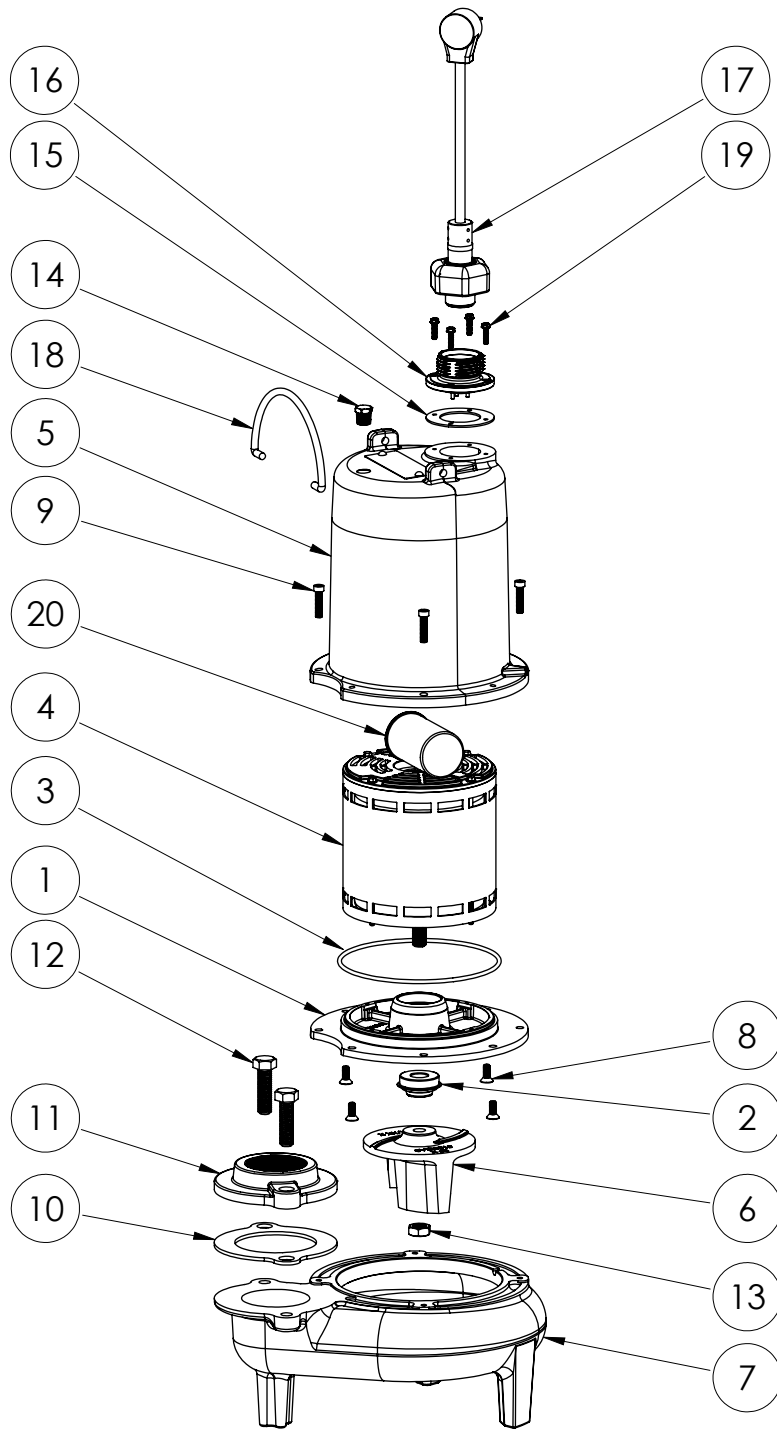

**PART NOTES:**

[1] - Part requires factory authorized service. Contact Liberty Pumps at 1-800-543-2550

LEH102M2 (B55)

**LEH102M2****LEH102M2 (B55)**

#	PART #	DESCRIPTION	QTY	Note
1	510100R	MOTOR SUPPORT PLATE	1	
2	K001095	STAINLESS STEEL HANDLE	1	
3	5120000	5/8 INCH UNITIZED SHAFT SEAL	1	[1]
4	5107000	MOTOR COVER SEALRING	1	[1]
5	527700R	MOTOR COVER	1	
6	8018000	1/4-20 x 5/8 SLOTTED FLAT HEAD BOLT	4	
7	5339000	MOTOR	1	
8	51960A0	CAPACITOR	1	
9	K001488	51300A0 IMPELLER KIT, INCLUDES 1/2" JAM NUT	1	
10	8046000	1/2-20 HEX STAINLESS STEEL JAM NUT	1	
11	510200R	VOLUTE HOUSING	1	
12	8091000	1/4-20 x 1 HEX SOCKET HEAD BOLT	4	
13	5129000	FLANGE GASKET, FITS 2" OR 3"	1	
14	K001221	2" DISCHARGE KIT	1	
15	8037000	1/2-13 x 1-3/4 STAINLESS STEEL BOLT	2	
16	5071000	BRASS OIL PLUG	1	
17	5060000	CORD PLATE GASKET	1	
18	K001216	5619000, CORDPLATE	1	
19	K001196	POWER CORD, 230V, 10 FOOT CORD	1	
20	8064000	#8-32 x 5/8 HEX WASHER HEAD SCREW	4	

**PART NOTES:**

[1] - Part requires factory authorized service. Contact Liberty Pumps at 1-800-543-2550

LEH102M2 (B61)

LEH102M2B61

**LEH102M2****LEH102M2 (B61)**

#	PART #	DESCRIPTION	QTY	Note
1	532600R	MOTOR SUPPORT PLATE	1	
2	5120000	5/8 INCH UNITIZED SHAFT SEAL	1	[1]
3	5617000	O-RING	1	
4	5339000	MOTOR	1	
5	531400R	MOTOR COVER	1	
6	K001488	51300A0 IMPELLER KIT, INCLUDES 1/2" JAM NUT	1	
7	531500R	VOLUTE HOUSING	1	
8	8018000	1/4-20 x 5/8 SLOTTED FLAT HEAD BOLT	4	
9	8091000	1/4-20 x 1 HEX SOCKET HEAD BOLT	4	
10	5129000	FLANGE GASKET, FITS 2" OR 3"	1	
11	K001221	2" DISCHARGE KIT	1	
12	8037000	1/2-13 x 1-3/4 STAINLESS STEEL BOLT	2	
13	8046000	1/2-20 HEX STAINLESS STEEL JAM NUT	1	
14	5071000	BRASS OIL PLUG	1	
15	5060000	CORD PLATE GASKET	1	
16	K001216	5619000, CORDPLATE	1	
17	K001196	POWER CORD, 230V, 10 FOOT CORD	1	
18	K001095	STAINLESS STEEL HANDLE	1	
19	8064000	#8-32 x 5/8 HEX WASHER HEAD SCREW	4	
20	51960A0	CAPACITOR	1	