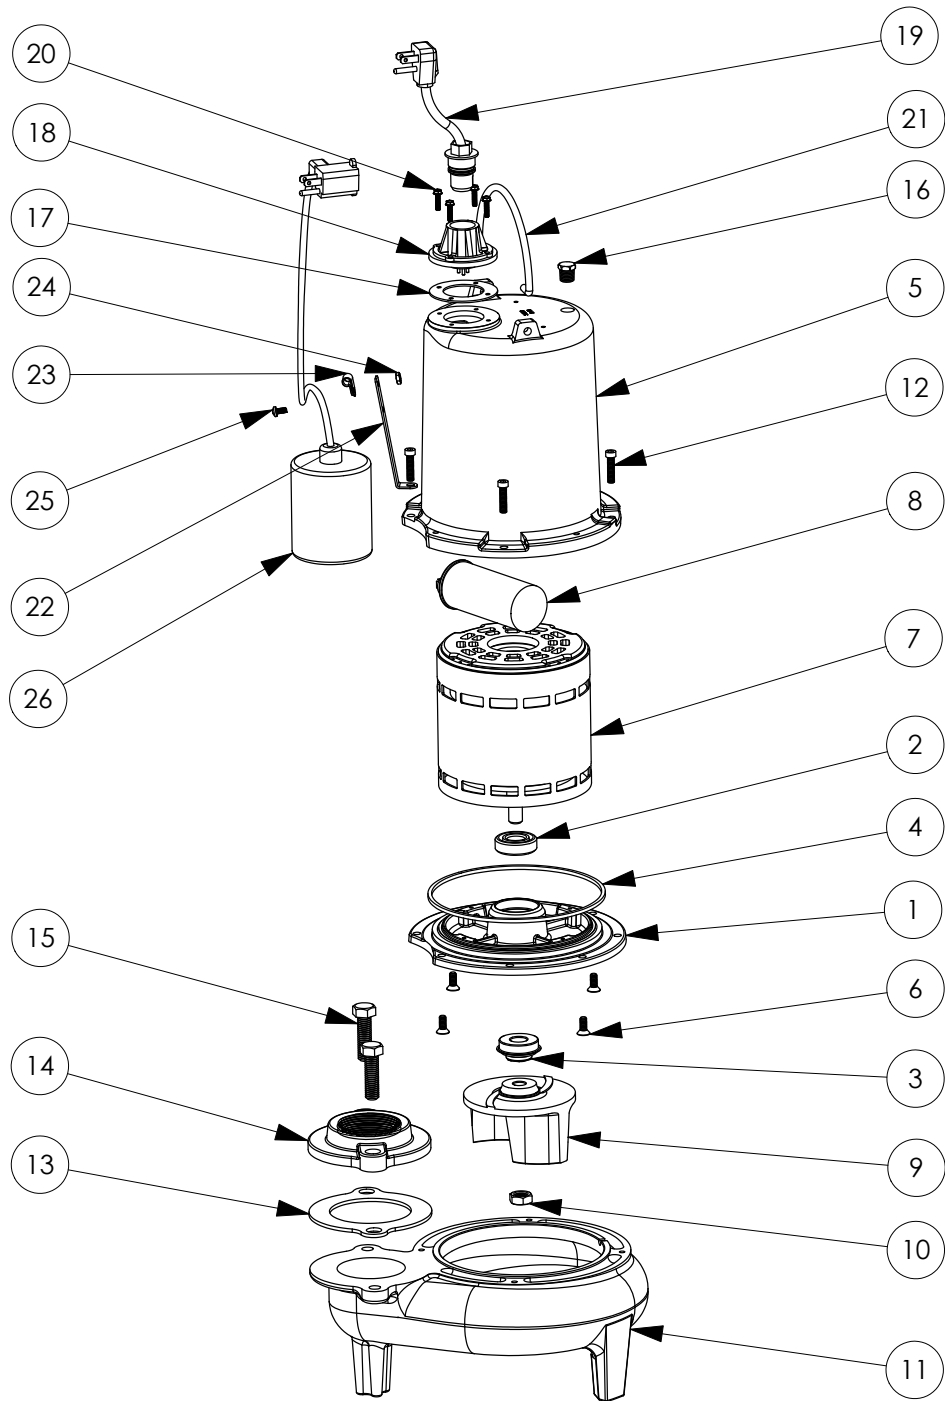

**PART NOTES:**

[1] - Part requires factory authorized service. Contact Liberty Pumps at 1-800-543-2550

LEH102A2-2 (B10)

**LEH102A2-2****LEH102A2-2 (B10)**

#	PART #	DESCRIPTION	QTY	Note
1	510100R	MOTOR SUPPORT PLATE	1	
2	5124000	BEARING	1	
3	5120000	5/8 INCH UNITIZED SHAFT SEAL	1	[1]
4	5107000	MOTOR COVER SEALRING	1	[1]
5	527700R	MOTOR COVER	1	
6	8018000	1/4-20 x 5/8 SLOTTED FLAT HEAD BOLT	4	
7	5339000	MOTOR	1	
8	5196000	CAPACITOR	1	
9	K001488	51300A0 IMPELLER KIT, INCLUDES 1/2" JAM NUT	1	
10	8046000	1/2-20 HEX STAINLESS STEEL JAM NUT	1	
11	510200R	VOLUTE HOUSING	1	
12	8091000	1/4-20 x 1 HEX SOCKET HEAD BOLT	4	
13	5129000	FLANGE GASKET, FITS 2" OR 3"	1	
14	K001221	2" DISCHARGE KIT	1	
15	8037000	1/2-13 x 1-3/4 STAINLESS STEEL BOLT	2	
16	5071000	BRASS OIL PLUG	1	
17	5060000	CORD PLATE GASKET	1	
18	5014000	CORD PLATE	1	
19	K001059	POWER CORD, 230V, 25 FOOT CORD	1	
20	8064000	#8-32 x 5/8 HEX WASHER HEAD SCREW	4	
21	K001095	STAINLESS STEEL HANDLE	1	
22	5070000	FLOAT SWITCH SUPPORT	1	
23	8014000	CABLE CLAMP	1	
24	8002000	#10-24 STAINLESS STEEL HEX	1	
25	8082000	#10-24 x 3/8 EPOXY LOCK SCREW	1	
26	K001062	PUMP SWITCH, 25FT. INCLUDES MOUNTING HARDWARE	1	