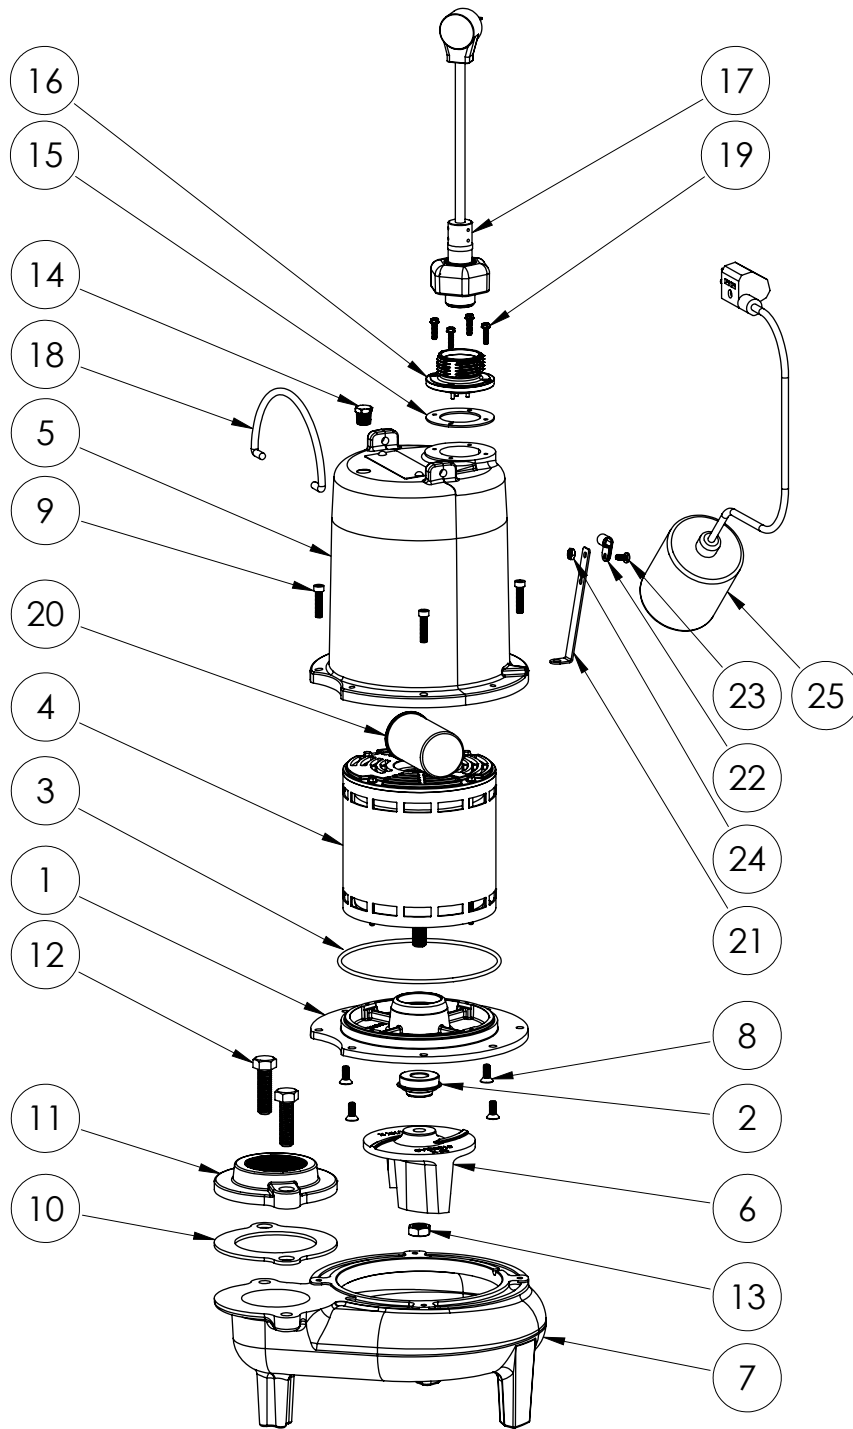

LEH102A2 (B61)

LEH102A2B61

LEH102A2

LEH102A2 (B61)

#	PART #	DESCRIPTION	QTY	Note
1	532600R	MOTOR SUPPORT PLATE	1	
2	5120000	5/8 INCH UNITIZED SHAFT SEAL	1	[1]
3	5617000	O-RING	1	
4	5339000	MOTOR	1	
5	531400R	MOTOR COVER	1	
6	K001488	51300A0 IMPELLER KIT, INCLUDES 1/2" JAM NUT	1	
7	531500R	VOLUTE HOUSING	1	
8	8018000	1/4-20 x 5/8 SLOTTED FLAT HEAD BOLT	4	
9	8091000	1/4-20 x 1 HEX SOCKET HEAD BOLT	4	
10	5129000	FLANGE GASKET, FITS 2" OR 3"	1	
11	K001221	2" DISCHARGE KIT	1	
12	8037000	1/2-13 x 1-3/4 STAINLESS STEEL BOLT	2	
13	8046000	1/2-20 HEX STAINLESS STEEL JAM NUT	1	
14	5071000	BRASS OIL PLUG	1	
15	5060000	CORD PLATE GASKET	1	
16	K001216	5619000, CORDPLATE	1	
17	K001196	POWER CORD, 230V, 10 FOOT CORD	1	
18	K001095	STAINLESS STEEL HANDLE	1	
19	8064000	#8-32 x 5/8 HEX WASHER HEAD SCREW	4	
20	51960A0	CAPACITOR	1	
21	5070000	FLOAT SWITCH SUPPORT	1	
22	8067000	CABLE CLAMP	1	
23	8082000	#10-24 x 3/8 EPOXY LOCK SCREW	1	
24	8002000	#10-24 STAINLESS STEEL HEX	1	
25	K001065	FLOAT SWITCH, 230V, 10 FOOT CORD	1	

PART NOTES:

[1] - Part requires factory authorized service. Contact Liberty Pumps at 1-800-543-2550