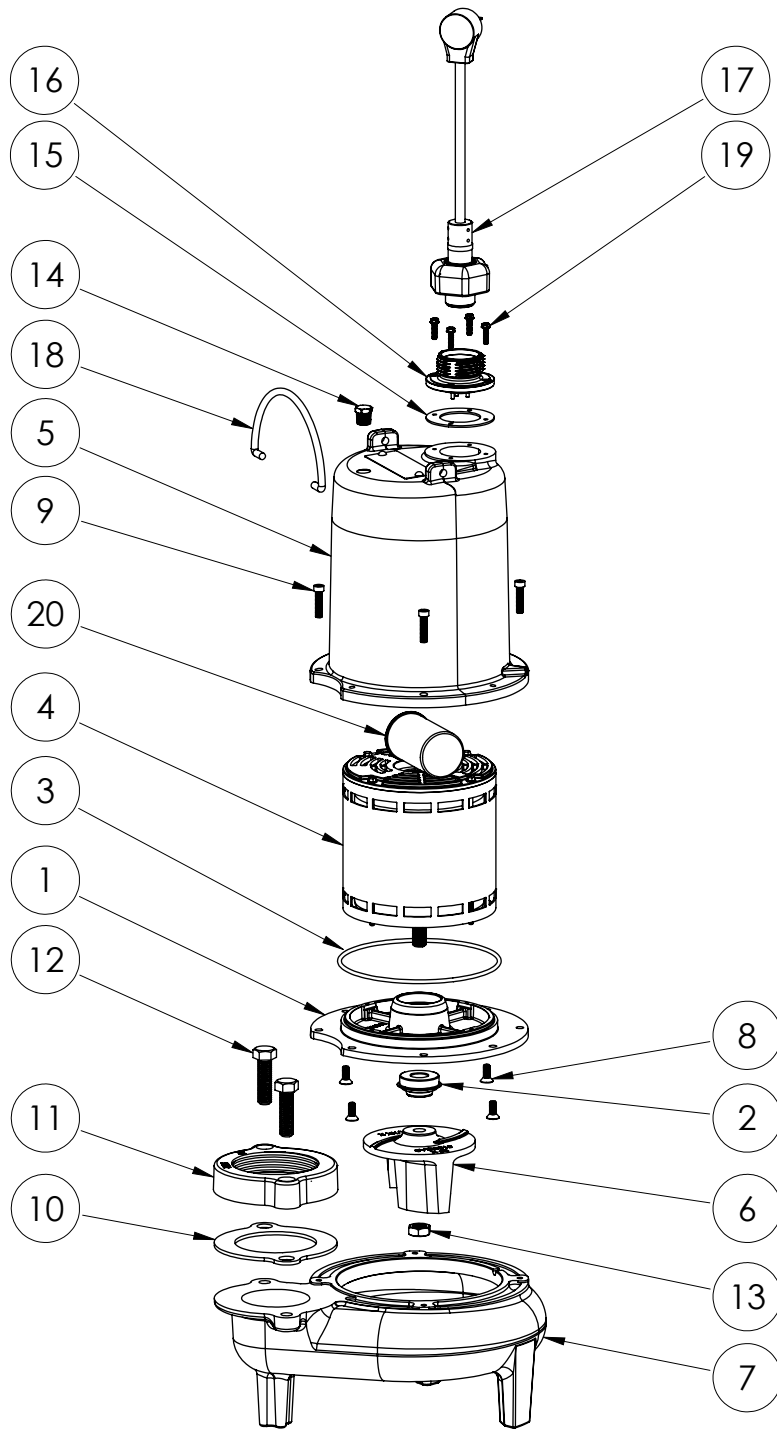

LEH102M3-2 (B61)

LEH102M3-2B61

LEH102M3-2

LEH102M3-2 (B61)

#	PART #	DESCRIPTION	QTY	Note
1	532600R	MOTOR SUPPORT PLATE	1	
2	5120000	5/8 INCH UNITIZED SHAFT SEAL	1	[1]
3	5617000	O-RING	1	
4	5339000	MOTOR	1	
5	531400R	MOTOR COVER	1	
6	K001488	51300A0 IMPELLER KIT, INCLUDES 1/2" JAM NUT	1	
7	531500R	VOLUTE HOUSING	1	
8	8018000	1/4-20 x 5/8 SLOTTED FLAT HEAD BOLT	4	
9	8091000	1/4-20 x 1 HEX SOCKET HEAD BOLT	4	
10	5129000	FLANGE GASKET, FITS 2" OR 3"	1	
11	K001222	3" DISCHARGE KIT	1	
12	8037000	1/2-13 x 1-3/4 STAINLESS STEEL BOLT	2	
13	8046000	1/2-20 HEX STAINLESS STEEL JAM NUT	1	
14	5071000	BRASS OIL PLUG	1	
15	5060000	CORD PLATE GASKET	1	
16	K001216	5619000, CORDPLATE	1	
17	K001197	POWER CORD, 230V, 25 FOOT CORD	1	
18	K001095	STAINLESS STEEL HANDLE	1	
19	8064000	#8-32 x 5/8 HEX WASHER HEAD SCREW	4	
20	51960A0	CAPACITOR	1	

PART NOTES:

[1] - Part requires factory authorized service. Contact Liberty Pumps at 1-800-543-2550