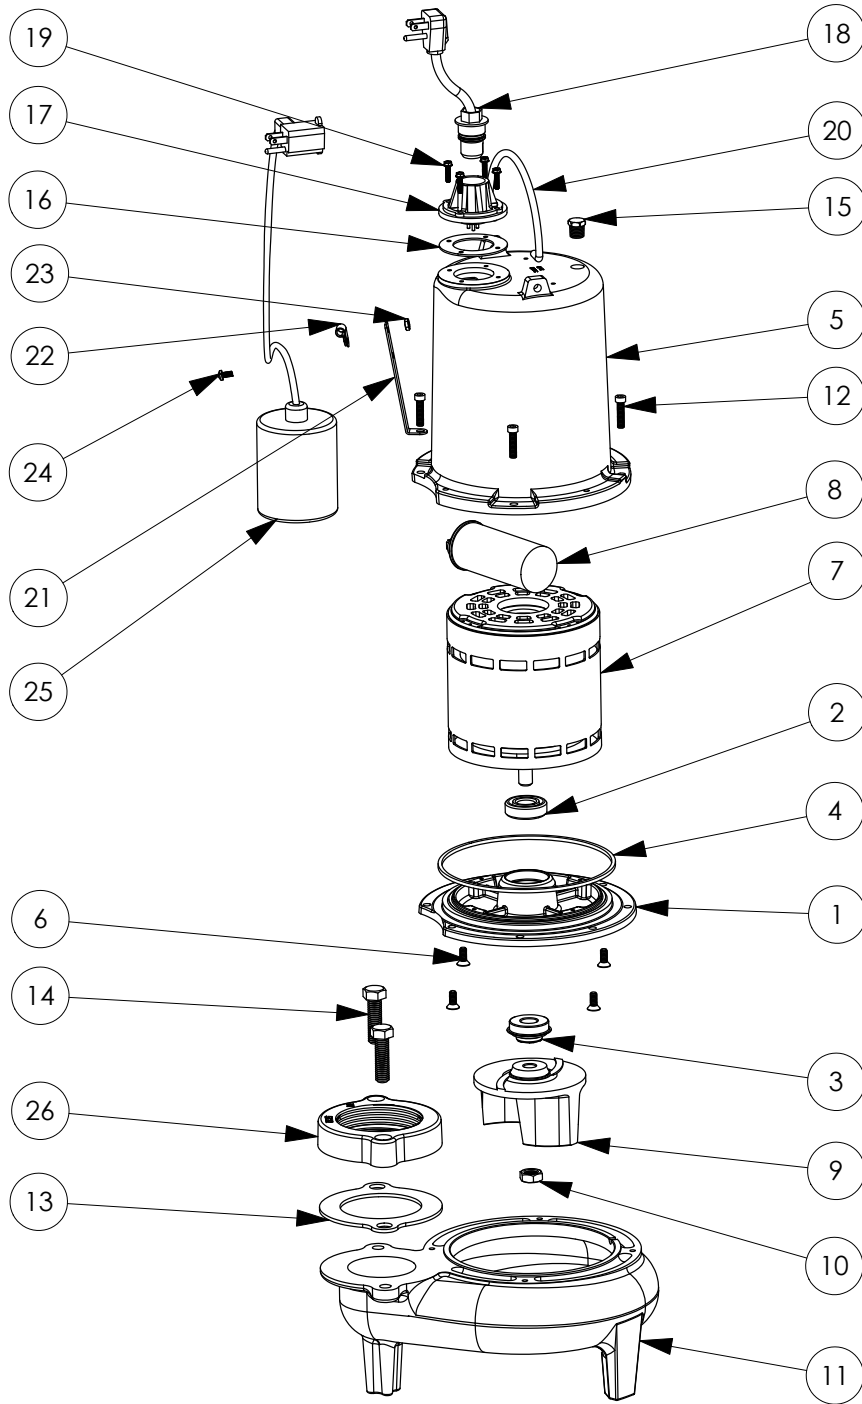

**PART NOTES:**

[1] - Part requires factory authorized service. Contact Liberty Pumps at 1-800-543-2550

LEH102A3 (B10)

**LEH102A3****LEH102A3 (B10)**

#	PART #	DESCRIPTION	QTY	Note
1	510100R	MOTOR SUPPORT PLATE	1	
2	5124000	BEARING	1	
4	5107000	MOTOR COVER SEALRING	1	[1]
3	5120000	5/8 INCH UNITIZED SHAFT SEAL	1	[1]
5	527700R	MOTOR COVER	1	
6	8018000	1/4-20 x 5/8 SLOTTED FLAT HEAD BOLT	4	
7	5339000	MOTOR	1	
8	5196000	CAPACITOR	1	
9	K001488	51300A0 IMPELLER KIT, INCLUDES 1/2" JAM NUT	1	
10	8046000	1/2-20 HEX STAINLESS STEEL JAM NUT	1	
11	510200R	VOLUTE HOUSING	1	
12	8091000	1/4-20 x 1 HEX SOCKET HEAD BOLT	4	
13	5129000	FLANGE GASKET, FITS 2" OR 3"	1	
14	8037000	1/2-13 x 1-3/4 STAINLESS STEEL BOLT	2	
15	5071000	BRASS OIL PLUG	1	
16	5060000	CORD PLATE GASKET	1	
17	5014000	CORD PLATE	1	
18	K001058	POWER CORD, 10FT. 230V	1	
19	8064000	#8-32 x 5/8 HEX WASHER HEAD SCREW	4	
20	K001095	STAINLESS STEEL HANDLE	1	
21	5070000	FLOAT SWITCH SUPPORT	1	
22	8014000	CABLE CLAMP	1	
23	8002000	#10-24 STAINLESS STEEL HEX	1	
24	8082000	#10-24 x 3/8 EPOXY LOCK SCREW	1	
25	K001019	61140A0 PUMP SWITCH, 10' 230V, INCLUDES MOUNTING HARDWARE	1	
26	K001222	3" DISCHARGE KIT	1	