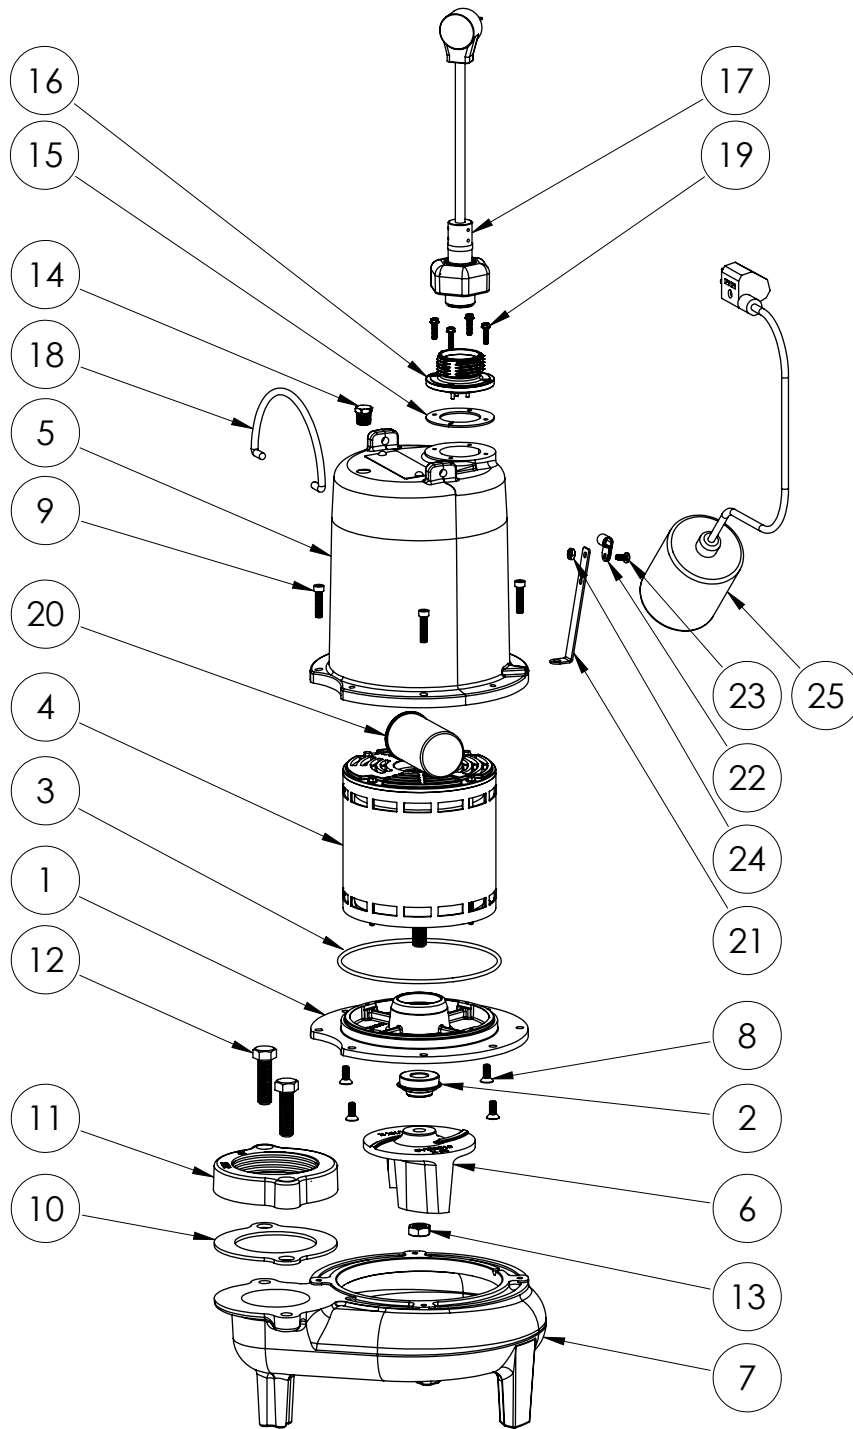

LEH102A3 (B61)

LEH102A3B61

LEH102A3

LEH102A3 (B61)

#	PART #	DESCRIPTION	QTY	Note
1	532600R	MOTOR SUPPORT PLATE	1	
2	5120000	5/8 INCH UNITIZED SHAFT SEAL	1	[1]
3	5617000	O-RING	1	
4	5339000	MOTOR	1	
5	531400R	MOTOR COVER	1	
6	K001488	51300A0 IMPELLER KIT, INCLUDES 1/2" JAM NUT	1	
7	531500R	VOLUTE HOUSING	1	
8	8018000	1/4-20 x 5/8 SLOTTED FLAT HEAD BOLT	4	
9	8091000	1/4-20 x 1 HEX SOCKET HEAD BOLT	4	
10	5129000	FLANGE GASKET, FITS 2" OR 3"	1	
11	K001222	3" DISCHARGE KIT	1	
12	8037000	1/2-13 x 1-3/4 STAINLESS STEEL BOLT	2	
13	8046000	1/2-20 HEX STAINLESS STEEL JAM NUT	1	
14	5071000	BRASS OIL PLUG	1	
15	5060000	CORD PLATE GASKET	1	
16	K001216	5619000, CORDPLATE	1	
17	K001196	POWER CORD, 230V, 10 FOOT CORD	1	
18	K001095	STAINLESS STEEL HANDLE	1	
19	8064000	#8-32 x 5/8 HEX WASHER HEAD SCREW	4	
20	51960A0	CAPACITOR	1	
21	5070000	FLOAT SWITCH SUPPORT	1	
22	8067000	CABLE CLAMP	1	
23	8082000	#10-24 x 3/8 EPOXY LOCK SCREW	1	
24	8002000	#10-24 STAINLESS STEEL HEX	1	
25	K001065	FLOAT SWITCH, 230V, 10 FOOT CORD	1	

PART NOTES:

[1] - Part requires factory authorized service. Contact Liberty Pumps at 1-800-543-2550