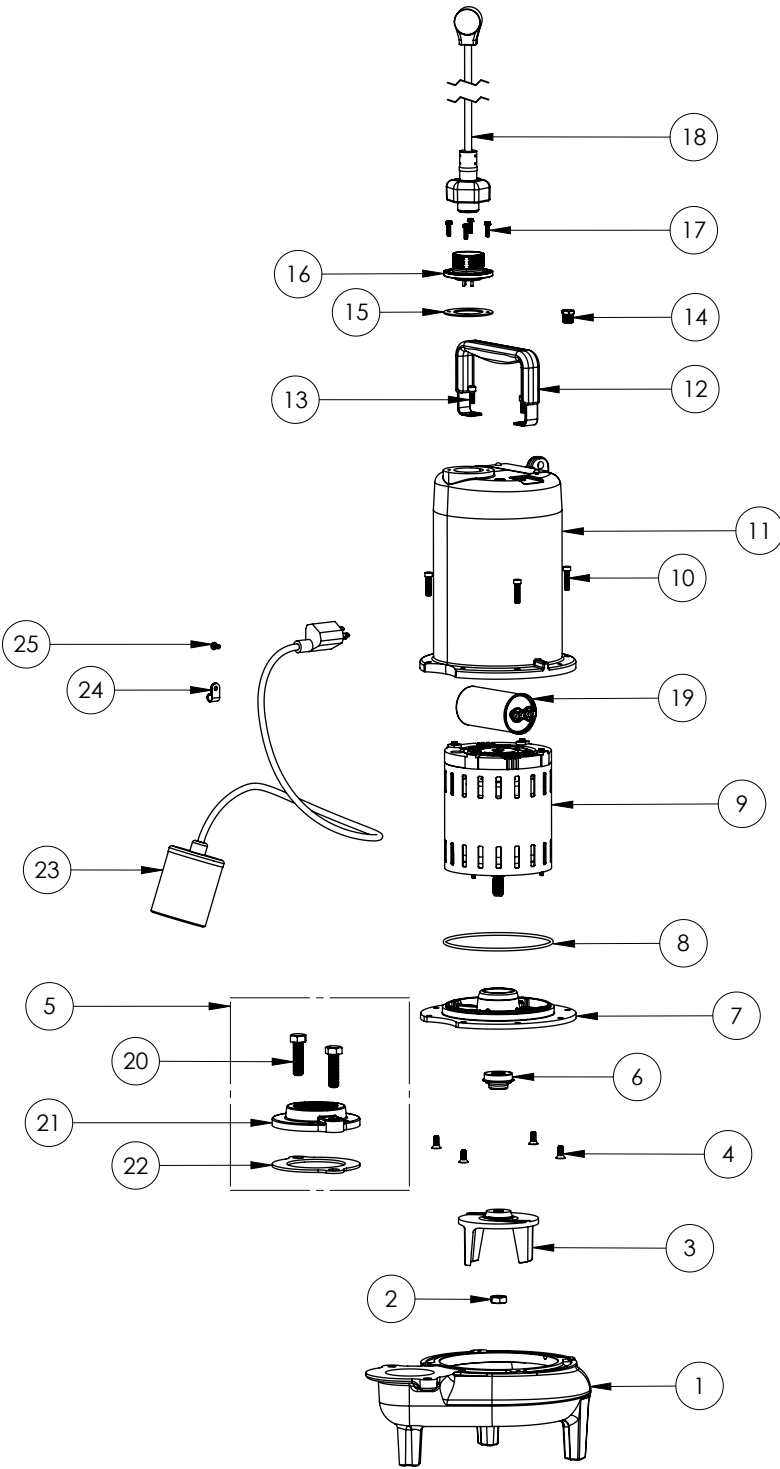

LEH102A2-2 (B72)

LEH102A2-2

LEH102A2-2 (B72)

#	PART #	DESCRIPTION	QTY	Note
1	531500R	VOLUTE HOUSING	1	
2	8046000	1/2-20 HEX STAINLESS STEEL JAM NUT	1	
3	K001488	51300A0 IMPELLER KIT, INCLUDES 1/2" JAM NUT	1	
4	8018000	1/4-20 x 5/8 SLOTTED FLAT HEAD BOLT	1	
5	K001221	2" DISCHARGE KIT	1	
6	5120000	5/8 INCH UNITIZED SHAFT SEAL	1	[1]
7	53260BR	MOTOR SUPPORT PLATE	1	
8	5617000	O-RING	4	
9	5335000	MOTOR	4	
10	8091000	1/4-20 x 1 HEX SOCKET HEAD BOLT	1	
11	531400R	MOTOR COVER	1	
12	3411200	HANDLE	1	
13	8033000	#8 x 1/4 STAINLESS STEEL SCREW	2	
14	50710A0	PIPE PLUG, 1/4" HEX HD BRASS NPTF	1	
15	5060000	CORD PLATE GASKET	1	
16	K001216	5619000, CORDPLATE	1	
17	8064000	#8-32 x 5/8 HEX WASHER HEAD SCREW	1	
18	K001197	POWER CORD, 230V, 25 FOOT CORD	1	
19	5019000	CAPACITOR 45uF 370VAC	1	
20	8037000	1/2-13 x 1-3/4 STAINLESS STEEL BOLT	2	
21	512100R	2" DISCHARGE FLANGE	1	
22	5129000	FLANGE GASKET, FITS 2" OR 3"	1	
23	K001186	SWITCH KIT, 230V, 25ft CORD	1	
24	8067000	CABLE CLAMP	1	
25	8082000	#10-24 x 3/8 EPOXY LOCK SCREW	1	

PART NOTES:

[1] - Part requires factory authorized service. Contact Liberty Pumps at 1-800-543-2550