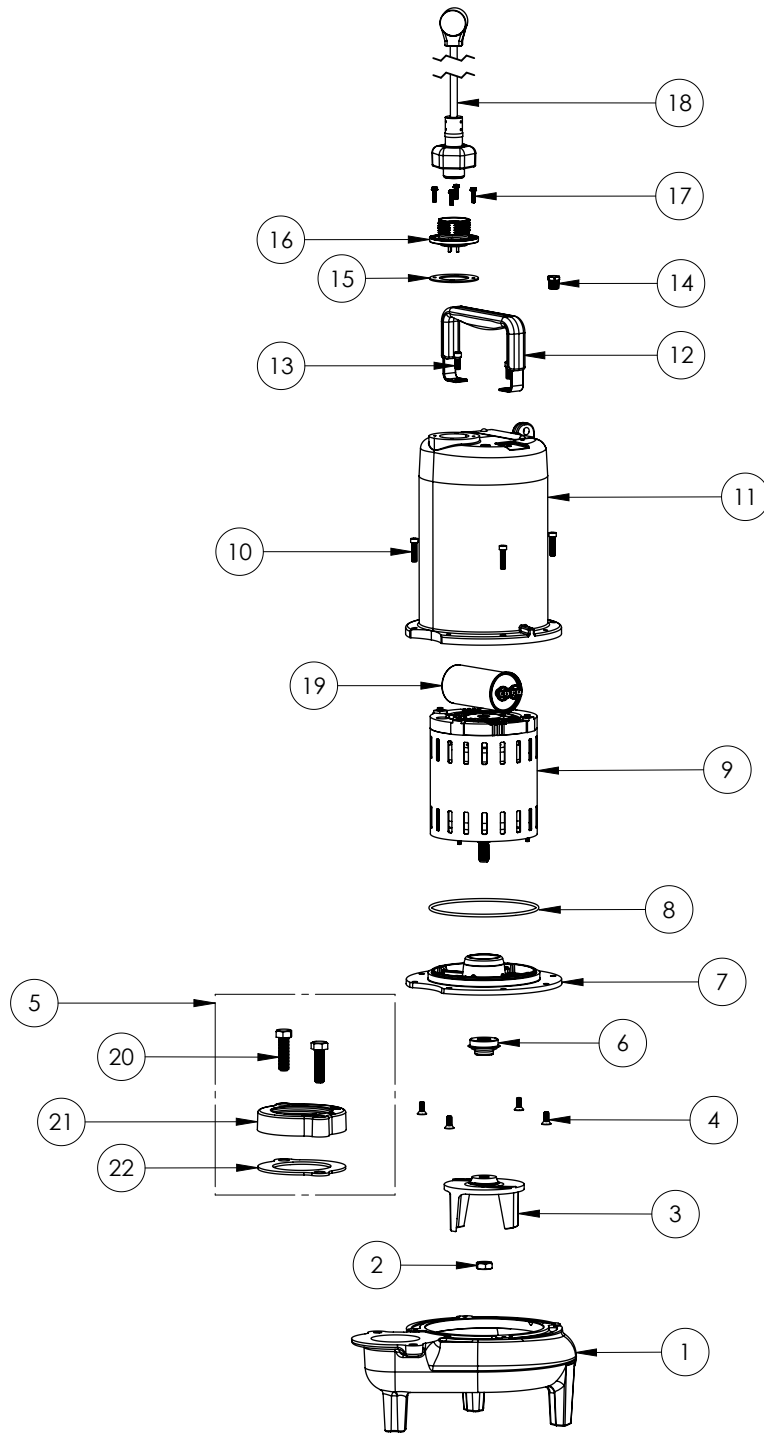

**PART NOTES:**

[1] - Part requires factory authorized service. Contact Liberty Pumps at 1-800-543-2550

LEH102M3-2 (B61)

LEH102M3-2B61

**LEH102M3-2****LEH102M3-2 (B61)**

#	PART #	DESCRIPTION	QTY	Note
1	532600R	MOTOR SUPPORT PLATE	1	
2	5120000	5/8 INCH UNITIZED SHAFT SEAL	1	[1]
3	5617000	O-RING	1	
4	5339000	MOTOR	1	
5	531400R	MOTOR COVER	1	
6	K001488	51300A0 IMPELLER KIT, INCLUDES 1/2" JAM NUT	1	
7	531500R	VOLUTE HOUSING	1	
8	8018000	1/4-20 x 5/8 SLOTTED FLAT HEAD BOLT	4	
9	8091000	1/4-20 x 1 HEX SOCKET HEAD BOLT	4	
10	5129000	FLANGE GASKET, FITS 2" OR 3"	1	
11	K001222	3" DISCHARGE KIT	1	
12	8037000	1/2-13 x 1-3/4 STAINLESS STEEL BOLT	2	
13	8046000	1/2-20 HEX STAINLESS STEEL JAM NUT	1	
14	5071000	BRASS OIL PLUG	1	
15	5060000	CORD PLATE GASKET	1	
16	K001216	5619000, CORDPLATE	1	
17	K001197	POWER CORD, 230V, 25 FOOT CORD	1	
18	K001095	STAINLESS STEEL HANDLE	1	
19	8064000	#8-32 x 5/8 HEX WASHER HEAD SCREW	4	
20	51960A0	CAPACITOR	1	

**PART NOTES:**

[1] - Part requires factory authorized service. Contact Liberty Pumps at 1-800-543-2550

LEH102M3-2 (B72)

**LEH102M3-2****LEH102M3-2 (B72)**

#	PART #	DESCRIPTION	QTY	Note
1	531500R	VOLUTE HOUSING	1	
2	8046000	1/2-20 HEX STAINLESS STEEL JAM NUT	1	
3	K001488	51300A0 IMPELLER KIT, INCLUDES 1/2" JAM NUT	1	
4	8018000	1/4-20 x 5/8 SLOTTED FLAT HEAD BOLT	4	
5	K001222	3" DISCHARGE KIT	1	
6	5120000	5/8 INCH UNITIZED SHAFT SEAL	1	[1]
7	53260BR	MOTOR SUPPORT PLATE	1	
8	5617000	O-RING	1	
9	5335000	MOTOR	1	
10	8091000	1/4-20 x 1 HEX SOCKET HEAD BOLT	4	
11	531400R	MOTOR COVER	1	
12	3411200	HANDLE	1	
13	8033000	#8 x 1/4 STAINLESS STEEL SCREW	2	
14	50710A0	PIPE PLUG, 1/4" HEX HD BRASS NPTF	1	
15	5060000	CORD PLATE GASKET	1	
16	K001216	5619000, CORDPLATE	1	
17	8064000	#8-32 x 5/8 HEX WASHER HEAD SCREW	4	
18	K001197	POWER CORD, 230V, 25 FOOT CORD	1	
19	5019000	CAPACITOR 45uF 370VAC	1	
20	8037000	1/2-13 x 1-3/4 STAINLESS STEEL BOLT	1	
21	512200R	3" DISCHARGE FLANGE	1	
22	5129000	FLANGE GASKET, FITS 2" OR 3"	1	