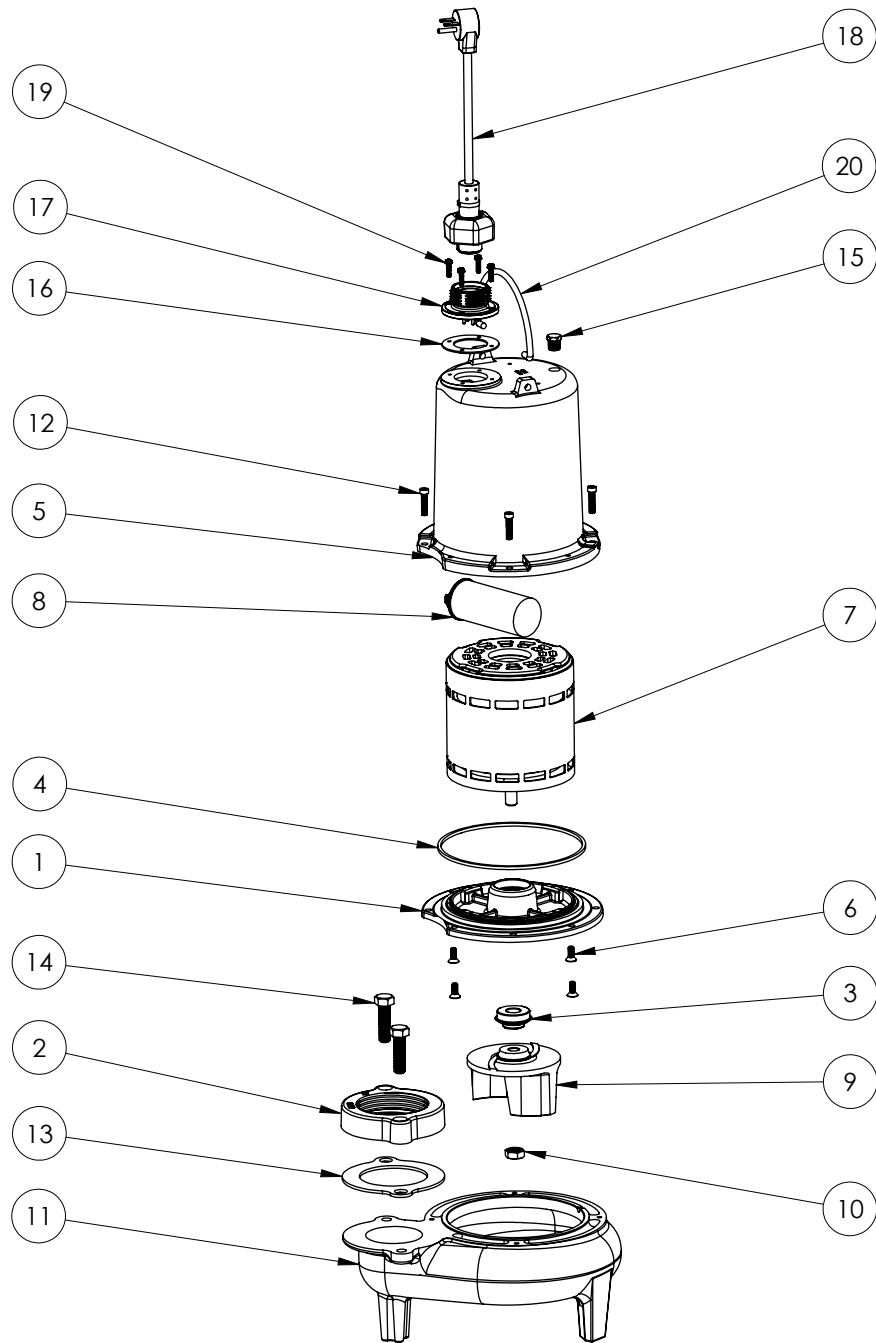

**PART NOTES:**

[1] - Part requires factory authorized service. Contact Liberty Pumps at 1-800-543-2550

LEH102M3-2 (B10)

**LEH102M3-2****LEH102M3-2 (B10)**

#	PART #	DESCRIPTION	QTY	Note
1	510100R	MOTOR SUPPORT PLATE	1	
2	5124000	BEARING	1	
3	5120000	5/8 INCH UNITIZED SHAFT SEAL	1	[1]
4	5107000	MOTOR COVER SEALRING	1	[1]
5	527700R	MOTOR COVER	1	
6	8018000	1/4-20 x 5/8 SLOTTED FLAT HEAD BOLT	4	
7	5339000	MOTOR	1	
8	5196000	CAPACITOR	1	
9	K001488	51300A0 IMPELLER KIT, INCLUDES 1/2" JAM NUT	1	
10	8046000	1/2-20 HEX STAINLESS STEEL JAM NUT	1	
11	510200R	VOLUTE HOUSING	1	
12	8091000	1/4-20 x 1 HEX SOCKET HEAD BOLT	4	
13	5129000	FLANGE GASKET, FITS 2" OR 3"	1	
14	8037000	1/2-13 x 1-3/4 STAINLESS STEEL BOLT	2	
15	5071000	BRASS OIL PLUG	1	
16	5060000	CORD PLATE GASKET	1	
17	5014000	CORD PLATE	1	
18	K001059	POWER CORD, 230V, 25 FOOT CORD	1	
19	8064000	#8-32 x 5/8 HEX WASHER HEAD SCREW	4	
20	K001095	STAINLESS STEEL HANDLE	1	
21	K001222	3" DISCHARGE KIT	1	

**PART NOTES:**

[1] - Part requires factory authorized service. Contact Liberty Pumps at 1-800-543-2550

LEH102M3-2 (B55)

**LEH102M3-2****LEH102M3-2 (B55)**

#	PART #	DESCRIPTION	QTY	Note
1	510100R	MOTOR SUPPORT PLATE	1	
2	K001222	3" DISCHARGE KIT	1	
3	5120000	5/8 INCH UNITIZED SHAFT SEAL	1	[1]
4	5107000	MOTOR COVER SEALRING	1	[1]
5	527700R	MOTOR COVER	1	
6	8018000	1/4-20 x 5/8 SLOTTED FLAT HEAD BOLT	4	
7	5339000	MOTOR	1	
8	51960A0	CAPACITOR	1	
9	K001488	51300A0 IMPELLER KIT, INCLUDES 1/2" JAM NUT	1	
10	8046000	1/2-20 HEX STAINLESS STEEL JAM NUT	1	
11	510200R	VOLUTE HOUSING	1	
12	8091000	1/4-20 x 1 HEX SOCKET HEAD BOLT	4	
13	5129000	FLANGE GASKET, FITS 2" OR 3"	1	
14	8037000	1/2-13 x 1-3/4 STAINLESS STEEL BOLT	2	
15	5071000	BRASS OIL PLUG	1	
16	5060000	CORD PLATE GASKET	1	
17	K001216	5619000, CORDPLATE	1	
18	K001197	POWER CORD, 230V, 25 FOOT CORD	1	
19	8064000	#8-32 x 5/8 HEX WASHER HEAD SCREW	4	
20	K001095	STAINLESS STEEL HANDLE	1	