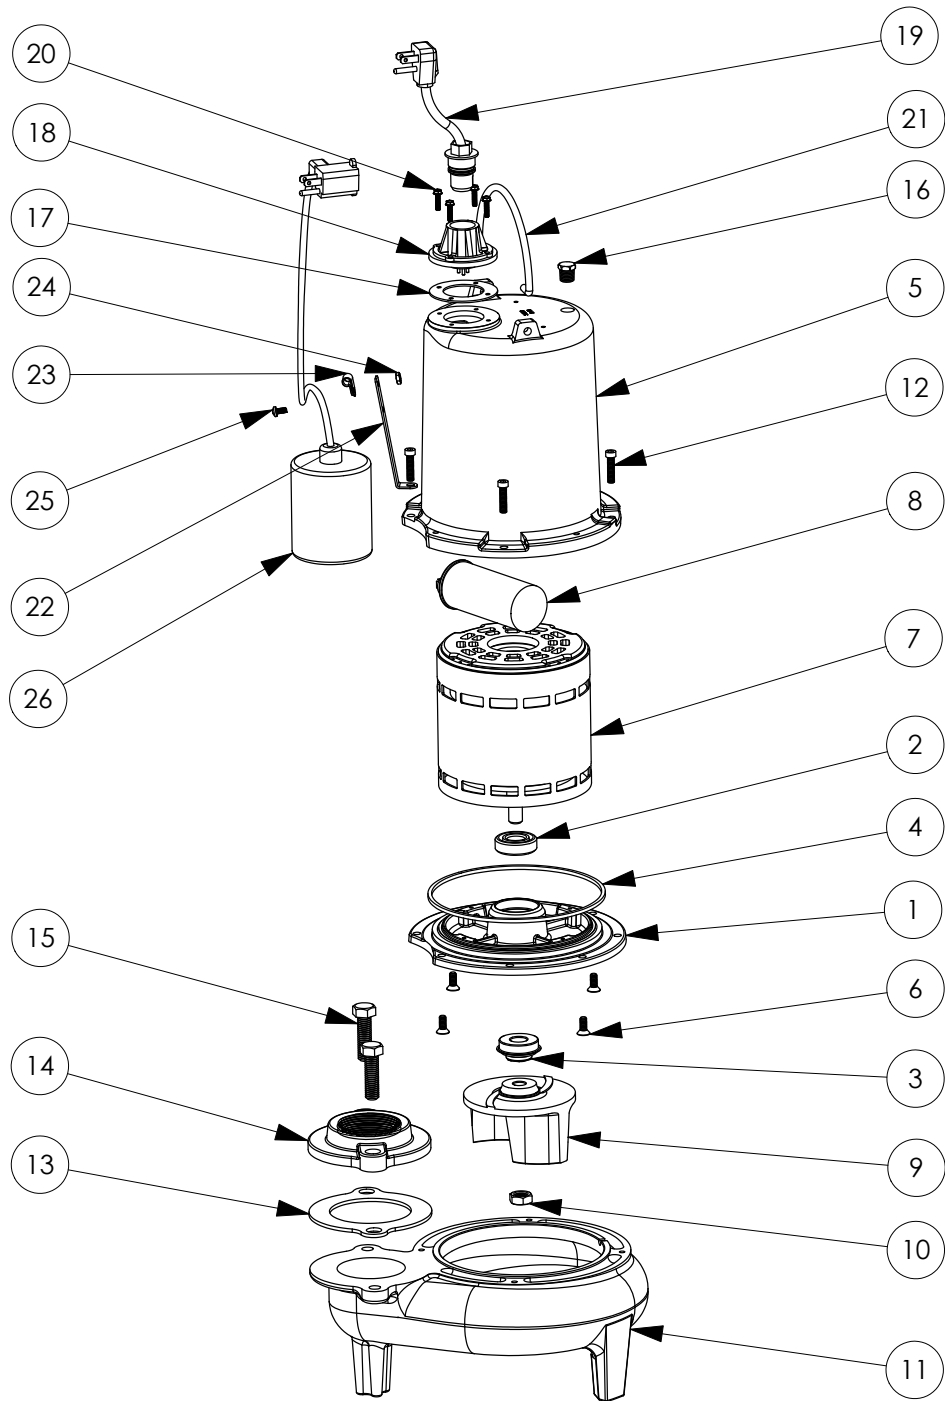

LEH102A2 (B10)

**LEH102A2****LEH102A2 (B10)**

#	PART #	DESCRIPTION	QTY	Note
1	510100R	MOTOR SUPPORT PLATE	1	
2	5124000	BEARING	1	
3	5120000	5/8 INCH UNITIZED SHAFT SEAL	1	[1]
4	5107000	MOTOR COVER SEALRING	1	[1]
5	527700R	MOTOR COVER	1	
6	8018000	1/4-20 x 5/8 SLOTTED FLAT HEAD BOLT	4	
7	5339000	MOTOR	1	
8	5196000	CAPACITOR	1	
9	K001488	51300A0 IMPELLER KIT, INCLUDES 1/2" JAM NUT	1	
10	8046000	1/2-20 HEX STAINLESS STEEL JAM NUT	1	
11	510200R	VOLUTE HOUSING	1	
12	8091000	1/4-20 x 1 HEX SOCKET HEAD BOLT	4	
13	5129000	FLANGE GASKET, FITS 2" OR 3"	1	
14	K001221	2" DISCHARGE KIT	1	
15	8037000	1/2-13 x 1-3/4 STAINLESS STEEL BOLT	2	
16	5071000	BRASS OIL PLUG	1	
17	5060000	CORD PLATE GASKET	1	
18	5014000	CORD PLATE	1	
19	K001058	POWER CORD, 10FT. 230V	1	
20	8064000	#8-32 x 5/8 HEX WASHER HEAD SCREW	4	
21	K001095	STAINLESS STEEL HANDLE	1	
22	5070000	FLOAT SWITCH SUPPORT	1	
23	8014000	CABLE CLAMP	1	
24	8002000	#10-24 STAINLESS STEEL HEX	1	
25	8082000	#10-24 x 3/8 EPOXY LOCK SCREW	1	
26	K001019	61140A0 PUMP SWITCH, 10' 230V, INCLUDES MOUNTING HARDWARE	1	