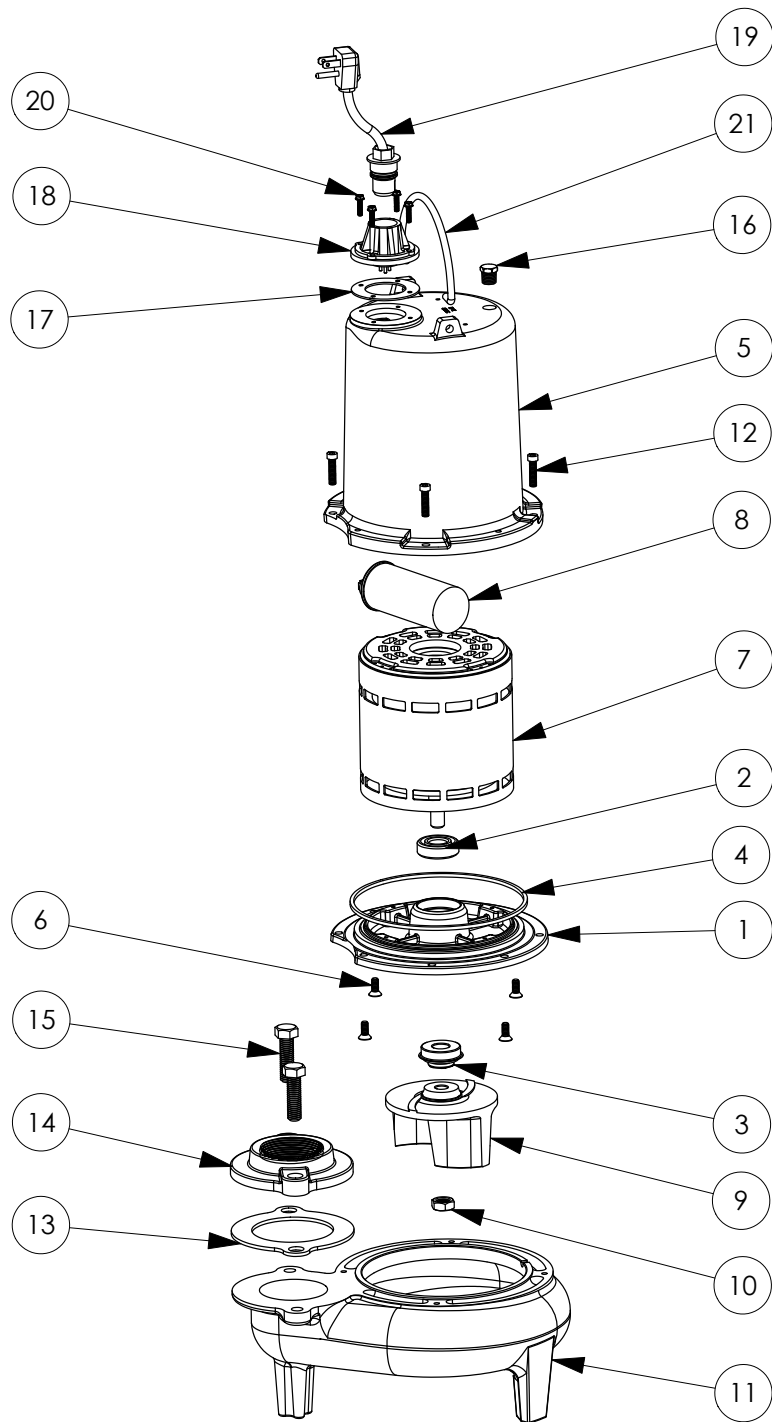

LEH102M2 (B10)

LEH102M2

LEH102M2 (B10)

#	PART #	DESCRIPTION	QTY	Note
1	510100R	MOTOR SUPPORT PLATE	1	
2	5124000	BEARING	1	
3	5120000	5/8 INCH UNITIZED SHAFT SEAL	1	[1]
4	5107000	MOTOR COVER SEALRING	1	[1]
5	527700R	MOTOR COVER	1	
6	8018000	1/4-20 x 5/8 SLOTTED FLAT HEAD BOLT	4	
7	5339000	MOTOR	1	
8	5196000	CAPACITOR	1	
9	K001488	51300A0 IMPELLER KIT, INCLUDES 1/2" JAM NUT	1	
10	8046000	1/2-20 HEX STAINLESS STEEL JAM NUT	1	
11	510200R	VOLUTE HOUSING	1	
12	8091000	1/4-20 x 1 HEX SOCKET HEAD BOLT	4	
13	5129000	FLANGE GASKET, FITS 2" OR 3"	1	
14	K001221	2" DISCHARGE KIT	1	
15	8037000	1/2-13 x 1-3/4 STAINLESS STEEL BOLT	2	
16	5071000	BRASS OIL PLUG	1	
17	5060000	CORD PLATE GASKET	1	
18	5014000	CORD PLATE	1	
19	K001058	POWER CORD, 10FT. 230V	1	
20	8064000	#8-32 x 5/8 HEX WASHER HEAD SCREW	4	
21	K001095	STAINLESS STEEL HANDLE	1	

PART NOTES:

[1] - Part requires factory authorized service. Contact Liberty Pumps at 1-800-543-2550