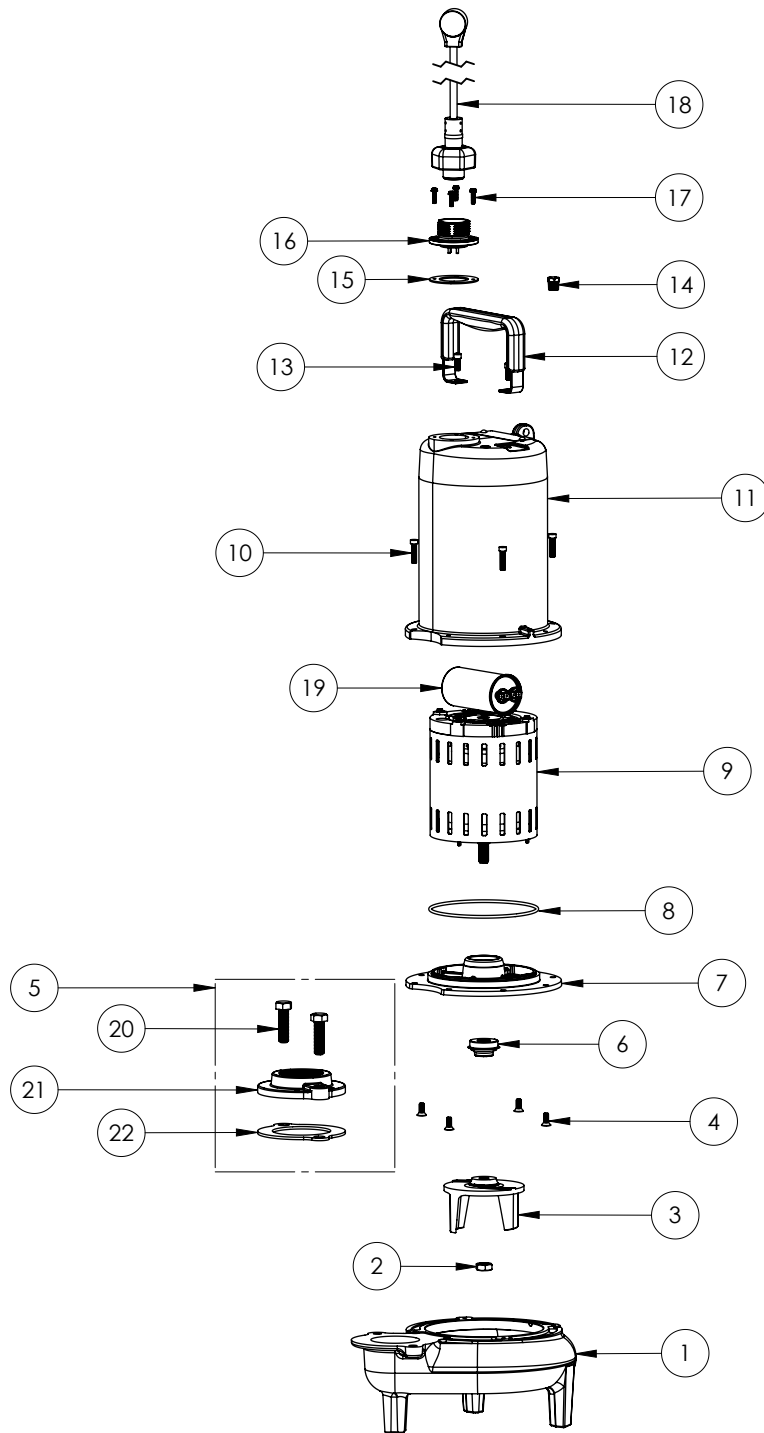

LEH102M2-2 (B72)

LEH102M2-2

LEH102M2-2 (B72)

#	PART #	DESCRIPTION	QTY	Note
1	531500R	VOLUTE HOUSING	1	
2	8046000	1/2-20 HEX STAINLESS STEEL JAM NUT	1	
3	K001488	51300A0 IMPELLER KIT, INCLUDES 1/2" JAM NUT	1	
4	8018000	1/4-20 x 5/8 SLOTTED FLAT HEAD BOLT	4	
5	K001221	2" DISCHARGE KIT	1	
6	5120000	5/8 INCH UNITIZED SHAFT SEAL	1	[1]
7	53260BR	MOTOR SUPPORT PLATE	1	
8	5617000	O-RING	1	
9	5335000	MOTOR	1	
10	8091000	1/4-20 x 1 HEX SOCKET HEAD BOLT	4	
11	531400R	MOTOR COVER	1	
12	3411200	HANDLE	1	
13	8033000	#8 x 1/4 STAINLESS STEEL SCREW	2	
14	50710A0	PIPE PLUG, 1/4" HEX HD BRASS NPTF	1	
15	5060000	CORD PLATE GASKET	1	
16	K001216	5619000, CORDPLATE	1	
17	8064000	#8-32 x 5/8 HEX WASHER HEAD SCREW	4	
18	K001197	POWER CORD, 230V, 25 FOOT CORD	1	
19	5019000	CAPACITOR 45uF 370VAC	1	
20	8037000	1/2-13 x 1-3/4 STAINLESS STEEL BOLT	2	
21	512100R	2" DISCHARGE FLANGE	1	
22	5129000	FLANGE GASKET, FITS 2" OR 3"	1	

PART NOTES:

[1] - Part requires factory authorized service. Contact Liberty Pumps at 1-800-543-2550