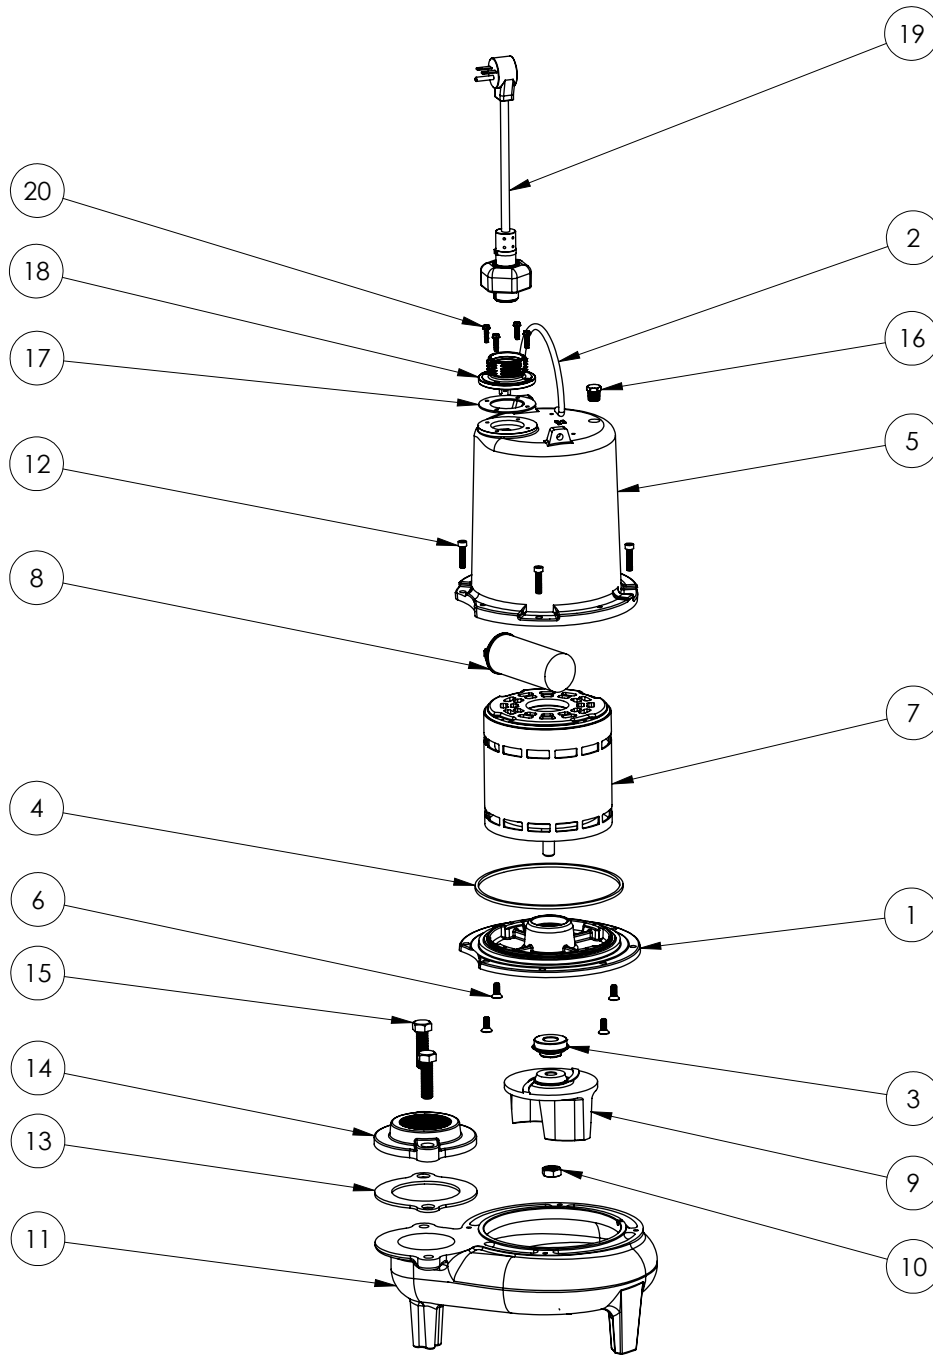

**PART NOTES:**

[1] - Part requires factory authorized service. Contact Liberty Pumps at 1-800-543-2550

LEH102M2 (B10)

**LEH102M2****LEH102M2 (B10)**

#	PART #	DESCRIPTION	QTY	Note
1	510100R	MOTOR SUPPORT PLATE	1	
2	5124000	BEARING	1	
3	5120000	5/8 INCH UNITIZED SHAFT SEAL	1	[1]
4	5107000	MOTOR COVER SEALRING	1	[1]
5	527700R	MOTOR COVER	1	
6	8018000	1/4-20 x 5/8 SLOTTED FLAT HEAD BOLT	4	
7	5339000	MOTOR	1	
8	5196000	CAPACITOR	1	
9	K001488	51300A0 IMPELLER KIT, INCLUDES 1/2" JAM NUT	1	
10	8046000	1/2-20 HEX STAINLESS STEEL JAM NUT	1	
11	510200R	VOLUTE HOUSING	1	
12	8091000	1/4-20 x 1 HEX SOCKET HEAD BOLT	4	
13	5129000	FLANGE GASKET, FITS 2" OR 3"	1	
14	K001221	2" DISCHARGE KIT	1	
15	8037000	1/2-13 x 1-3/4 STAINLESS STEEL BOLT	2	
16	5071000	BRASS OIL PLUG	1	
17	5060000	CORD PLATE GASKET	1	
18	5014000	CORD PLATE	1	
19	K001058	POWER CORD, 10FT. 230V	1	
20	8064000	#8-32 x 5/8 HEX WASHER HEAD SCREW	4	
21	K001095	STAINLESS STEEL HANDLE	1	

**PART NOTES:**

[1] - Part requires factory authorized service. Contact Liberty Pumps at 1-800-543-2550

LEH102M2 (B55)

**LEH102M2****LEH102M2 (B55)**

#	PART #	DESCRIPTION	QTY	Note
1	510100R	MOTOR SUPPORT PLATE	1	
2	K001095	STAINLESS STEEL HANDLE	1	
3	5120000	5/8 INCH UNITIZED SHAFT SEAL	1	[1]
4	5107000	MOTOR COVER SEALRING	1	[1]
5	527700R	MOTOR COVER	1	
6	8018000	1/4-20 x 5/8 SLOTTED FLAT HEAD BOLT	4	
7	5339000	MOTOR	1	
8	51960A0	CAPACITOR	1	
9	K001488	51300A0 IMPELLER KIT, INCLUDES 1/2" JAM NUT	1	
10	8046000	1/2-20 HEX STAINLESS STEEL JAM NUT	1	
11	510200R	VOLUTE HOUSING	1	
12	8091000	1/4-20 x 1 HEX SOCKET HEAD BOLT	4	
13	5129000	FLANGE GASKET, FITS 2" OR 3"	1	
14	K001221	2" DISCHARGE KIT	1	
15	8037000	1/2-13 x 1-3/4 STAINLESS STEEL BOLT	2	
16	5071000	BRASS OIL PLUG	1	
17	5060000	CORD PLATE GASKET	1	
18	K001216	5619000, CORDPLATE	1	
19	K001196	POWER CORD, 230V, 10 FOOT CORD	1	
20	8064000	#8-32 x 5/8 HEX WASHER HEAD SCREW	4	