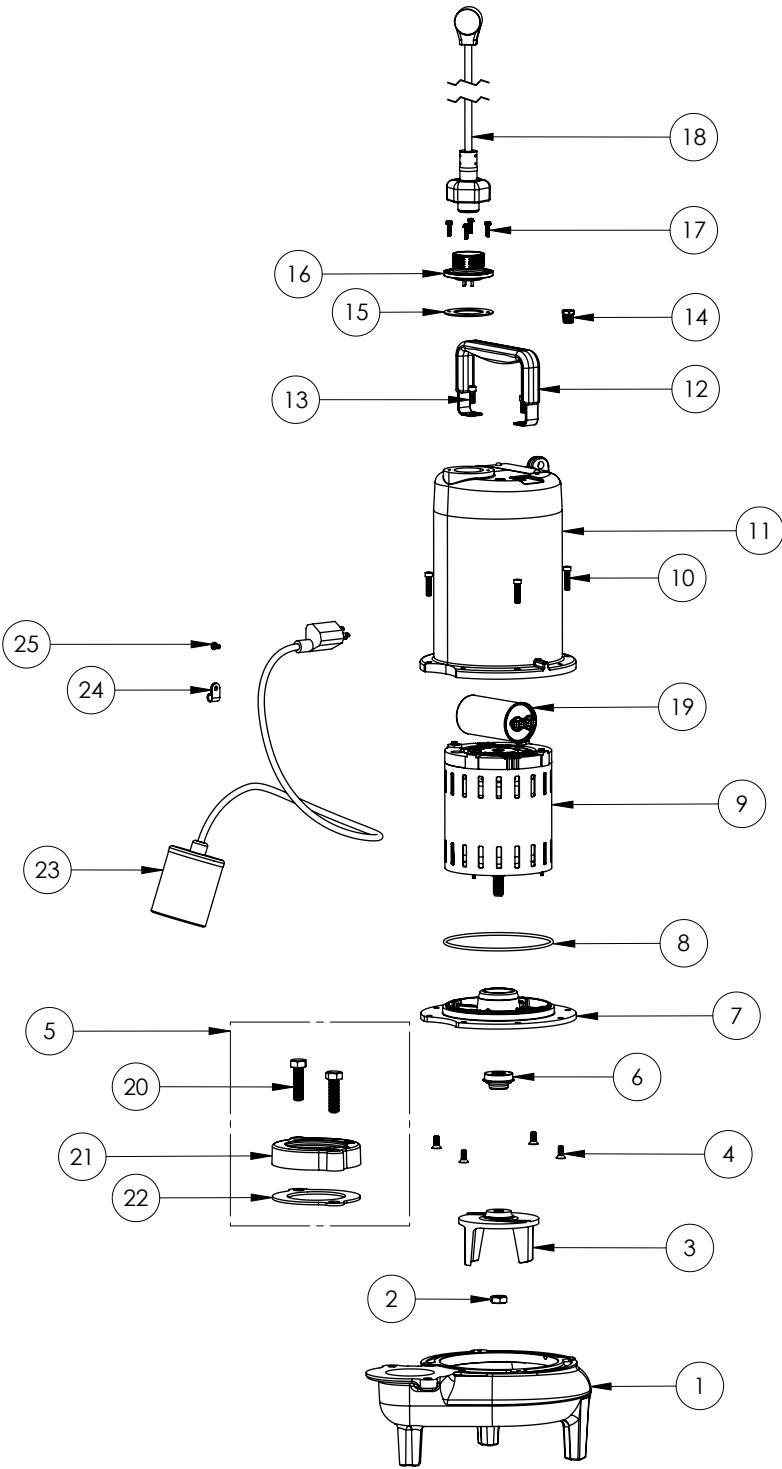

LEH102A3-3 (B72)

LEH102A3-3

LEH102A3-3 (B72)

#	PART #	DESCRIPTION	QTY	Note
1	531500R	VOLUTE HOUSING	1	
2	8046000	1/2-20 HEX STAINLESS STEEL JAM NUT	1	
3	K001488	51300A0 IMPELLER KIT, INCLUDES 1/2" JAM NUT	1	
4	8018000	1/4-20 x 5/8 SLOTTED FLAT HEAD BOLT	4	
5	K001222	3" DISCHARGE KIT	1	
6	5120000	5/8 INCH UNITIZED SHAFT SEAL	1	[1]
7	53260BR	MOTOR SUPPORT PLATE	1	
8	5617000	O-RING	1	
9	5335000	MOTOR	1	
10	8091000	1/4-20 x 1 HEX SOCKET HEAD BOLT	4	
11	531400R	MOTOR COVER	1	
12	3411200	HANDLE	1	
13	8033000	#8 x 1/4 STAINLESS STEEL SCREW	2	
14	50710A0	PIPE PLUG, 1/4" HEX HD BRASS NPTF	1	
15	5060000	CORD PLATE GASKET	1	
16	K001216	5619000, CORDPLATE	1	
17	8064000	#8-32 x 5/8 HEX WASHER HEAD SCREW	4	
18	K001356	POWER CORD, 35FT.	1	
19	5019000	CAPACITOR 45uF 370VAC	1	
20	8037000	1/2-13 x 1-3/4 STAINLESS STEEL BOLT	1	
21	512200R	3" DISCHARGE FLANGE	1	
22	5129000	FLANGE GASKET, FITS 2" OR 3"	1	
23	K001444	61290C0, 230V 35' SWITCH, INCLUDES CLAMP AND SCREW	1	
24	8067000	CABLE CLAMP	1	
25	8082000	#10-24 x 3/8 EPOXY LOCK SCREW	1	

PART NOTES:

[1] - Part requires factory authorized service. Contact Liberty Pumps at 1-800-543-2550