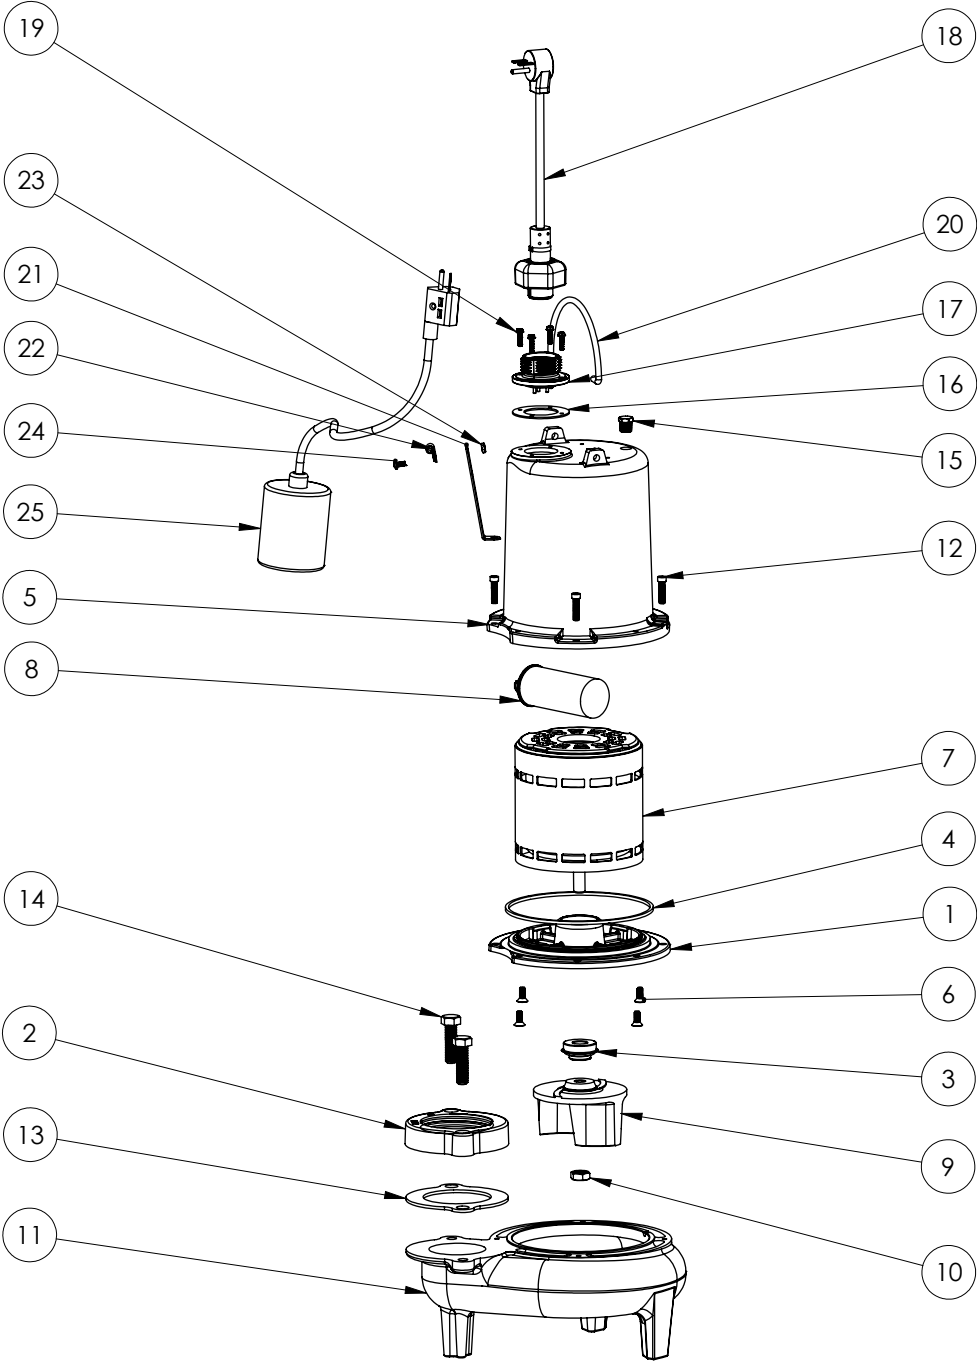

LEH102A3-2 (B55)

LEH102A3-2

LEH102A3-2 (B55)

#	PART #	DESCRIPTION	QTY	Note
1	510100R	MOTOR SUPPORT PLATE	1	
2	K001222	3" DISCHARGE KIT	1	
3	5120000	5/8 INCH UNITIZED SHAFT SEAL	1	[1]
4	5107000	MOTOR COVER SEALRING	1	[1]
5	527700R	MOTOR COVER	1	
6	8018000	1/4-20 x 5/8 SLOTTED FLAT HEAD BOLT	4	
7	5339000	MOTOR	1	
8	51960A0	CAPACITOR	1	
9	K001488	51300A0 IMPELLER KIT, INCLUDES 1/2" JAM NUT	1	
10	8046000	1/2-20 HEX STAINLESS STEEL JAM NUT	1	
11	510200R	VOLUTE HOUSING	1	
12	8091000	1/4-20 x 1 HEX SOCKET HEAD BOLT	4	
13	5129000	FLANGE GASKET, FITS 2" OR 3"	1	
14	8037000	1/2-13 x 1-3/4 STAINLESS STEEL BOLT	2	
15	5071000	BRASS OIL PLUG	1	
16	5060000	CORD PLATE GASKET	1	
17	K001216	5619000, CORDPLATE	1	
18	K001197	POWER CORD, 230V, 25 FOOT CORD	1	
19	8064000	#8-32 x 5/8 HEX WASHER HEAD SCREW	4	
20	K001095	STAINLESS STEEL HANDLE	1	
21	5070000	FLOAT SWITCH SUPPORT	1	
22	8014000	CABLE CLAMP	1	
23	8002000	#10-24 STAINLESS STEEL HEX	1	
24	8082000	#10-24 x 3/8 EPOXY LOCK SCREW	1	
25	K001066	FLOAT SWITCH, 230V, 25 FOOT CORD	1	

PART NOTES:

[1] - Part requires factory authorized service. Contact Liberty Pumps at 1-800-543-2550