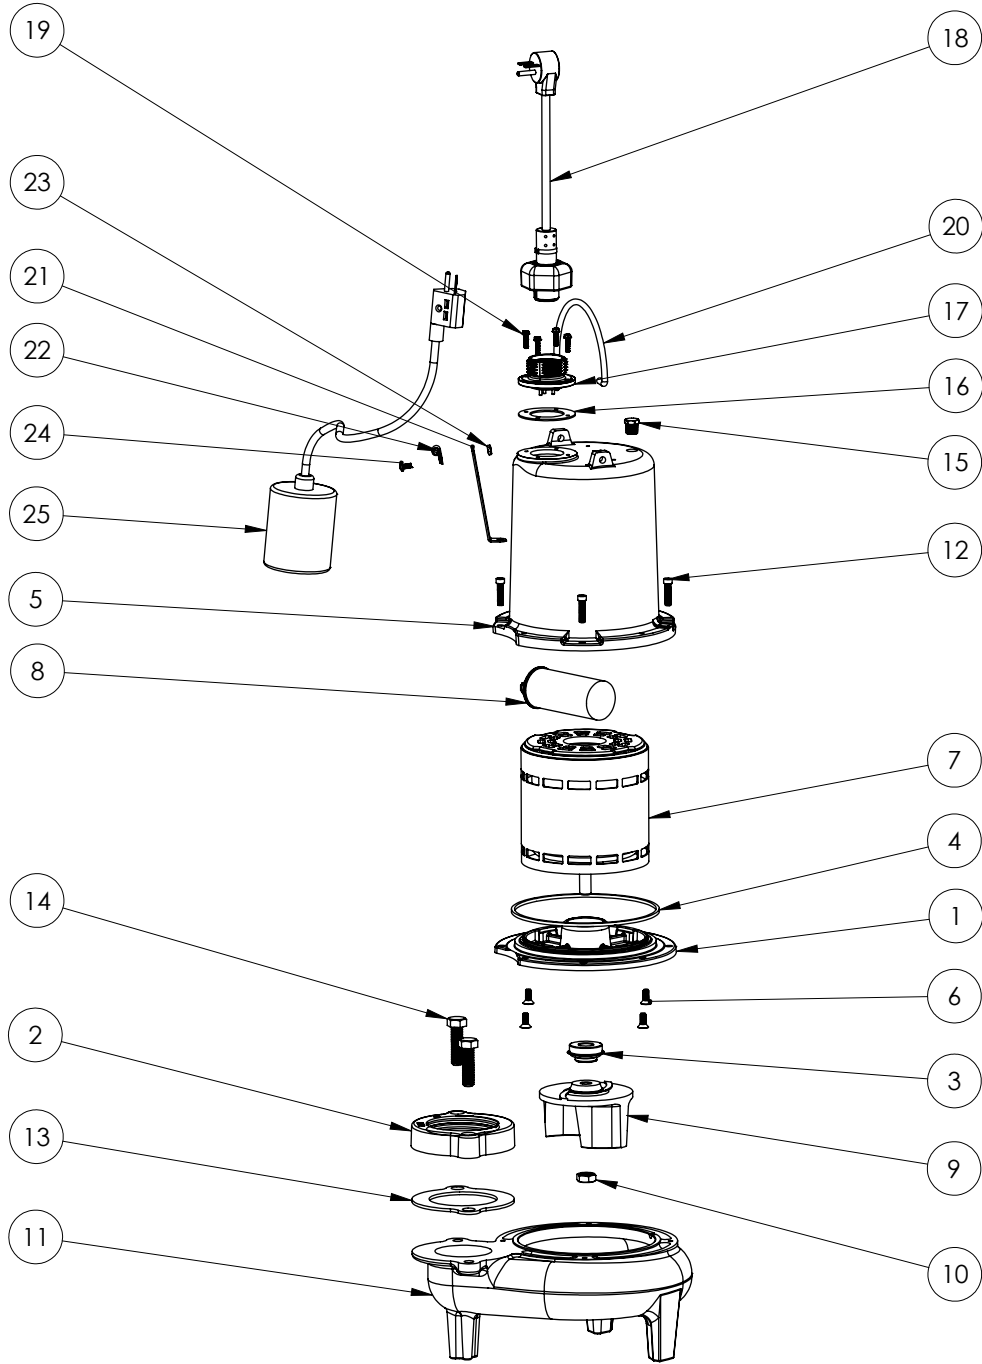

LEH102A3 (B55)

LEH102A3

LEH102A3 (B55)

#	PART #	DESCRIPTION	QTY	Note
1	510100R	MOTOR SUPPORT PLATE	1	
2	K001222	3" DISCHARGE KIT	1	
3	5120000	5/8 INCH UNITIZED SHAFT SEAL	1	[1]
4	5107000	MOTOR COVER SEALRING	1	[1]
5	527700R	MOTOR COVER	1	
6	8018000	1/4-20 x 5/8 SLOTTED FLAT HEAD BOLT	4	
7	5339000	MOTOR	1	
8	51960A0	CAPACITOR	1	
9	K001488	51300A0 IMPELLER KIT, INCLUDES 1/2" JAM NUT	1	
10	8046000	1/2-20 HEX STAINLESS STEEL JAM NUT	1	
11	510200R	VOLUTE HOUSING	1	
12	8091000	1/4-20 x 1 HEX SOCKET HEAD BOLT	4	
13	5129000	FLANGE GASKET, FITS 2" OR 3"	1	
14	8037000	1/2-13 x 1-3/4 STAINLESS STEEL BOLT	2	
15	5071000	BRASS OIL PLUG	1	
16	5060000	CORD PLATE GASKET	1	
17	K001216	5619000, CORDPLATE	1	
18	K001196	POWER CORD, 230V, 10 FOOT CORD	1	
19	8064000	#8-32 x 5/8 HEX WASHER HEAD SCREW	4	
20	K001095	STAINLESS STEEL HANDLE	1	
21	5070000	FLOAT SWITCH SUPPORT	1	
22	8014000	CABLE CLAMP	1	
23	8002000	#10-24 STAINLESS STEEL HEX	1	
24	8082000	#10-24 x 3/8 EPOXY LOCK SCREW	1	
25	K001065	FLOAT SWITCH, 230V, 10 FOOT CORD	1	

PART NOTES:

[1] - Part requires factory authorized service. Contact Liberty Pumps at 1-800-543-2550