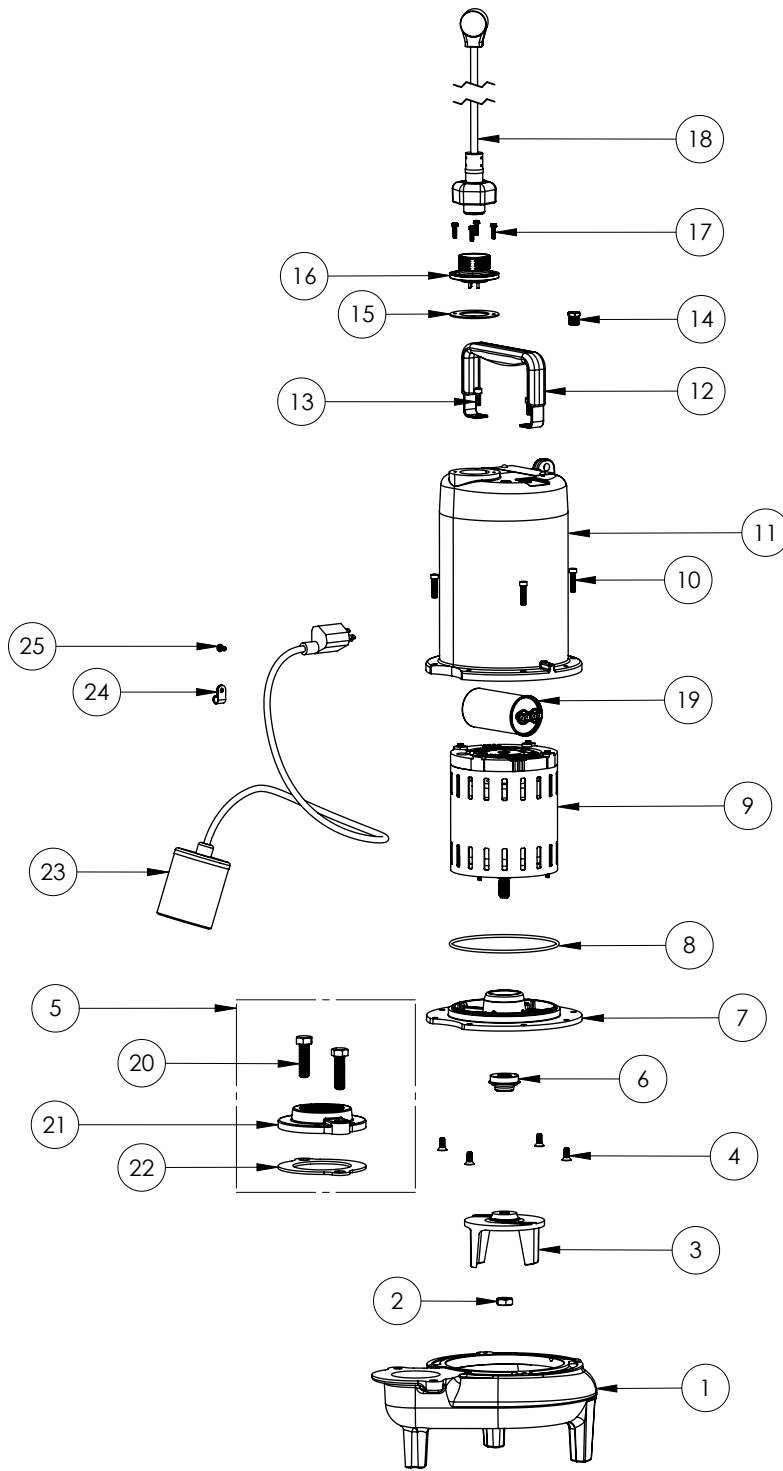

LEH102A2-3 (B72)

LEH102A2-3

LEH102A2-3 (B72)

#	PART #	DESCRIPTION	QTY	Note
1	531500R	VOLUTE HOUSING	1	
2	8046000	1/2-20 HEX STAINLESS STEEL JAM NUT	1	
3	K001488	51300A0 IMPELLER KIT, INCLUDES 1/2" JAM NUT	1	
4	8018000	1/4-20 x 5/8 SLOTTED FLAT HEAD BOLT	1	
5	K001221	2" DISCHARGE KIT	1	
6	5120000	5/8 INCH UNITIZED SHAFT SEAL	1	[1]
7	53260BR	MOTOR SUPPORT PLATE	1	
8	5617000	O-RING	4	
9	5335000	MOTOR	4	
10	8091000	1/4-20 x 1 HEX SOCKET HEAD BOLT	1	
11	531400R	MOTOR COVER	1	
12	3411200	HANDLE	1	
13	8033000	#8 x 1/4 STAINLESS STEEL SCREW	2	
14	50710A0	PIPE PLUG, 1/4" HEX HD BRASS NPTF	1	
15	5060000	CORD PLATE GASKET	1	
16	K001216	5619000, CORDPLATE	1	
17	8064000	#8-32 x 5/8 HEX WASHER HEAD SCREW	1	
18	K001383	56310C0 35' CORD KIT	1	
19	5019000	CAPACITOR 45uF 370VAC	1	
20	8037000	1/2-13 x 1-3/4 STAINLESS STEEL BOLT	2	
21	512100R	2" DISCHARGE FLANGE	1	
22	5129000	FLANGE GASKET, FITS 2" OR 3"	1	
23	K001444	61290C0, 230V 35' SWITCH, INCLUDES CLAMP AND SCREW	1	
24	8067000	CABLE CLAMP	1	
25	8082000	#10-24 x 3/8 EPOXY LOCK SCREW	1	

PART NOTES:

[1] - Part requires factory authorized service. Contact Liberty Pumps at 1-800-543-2550