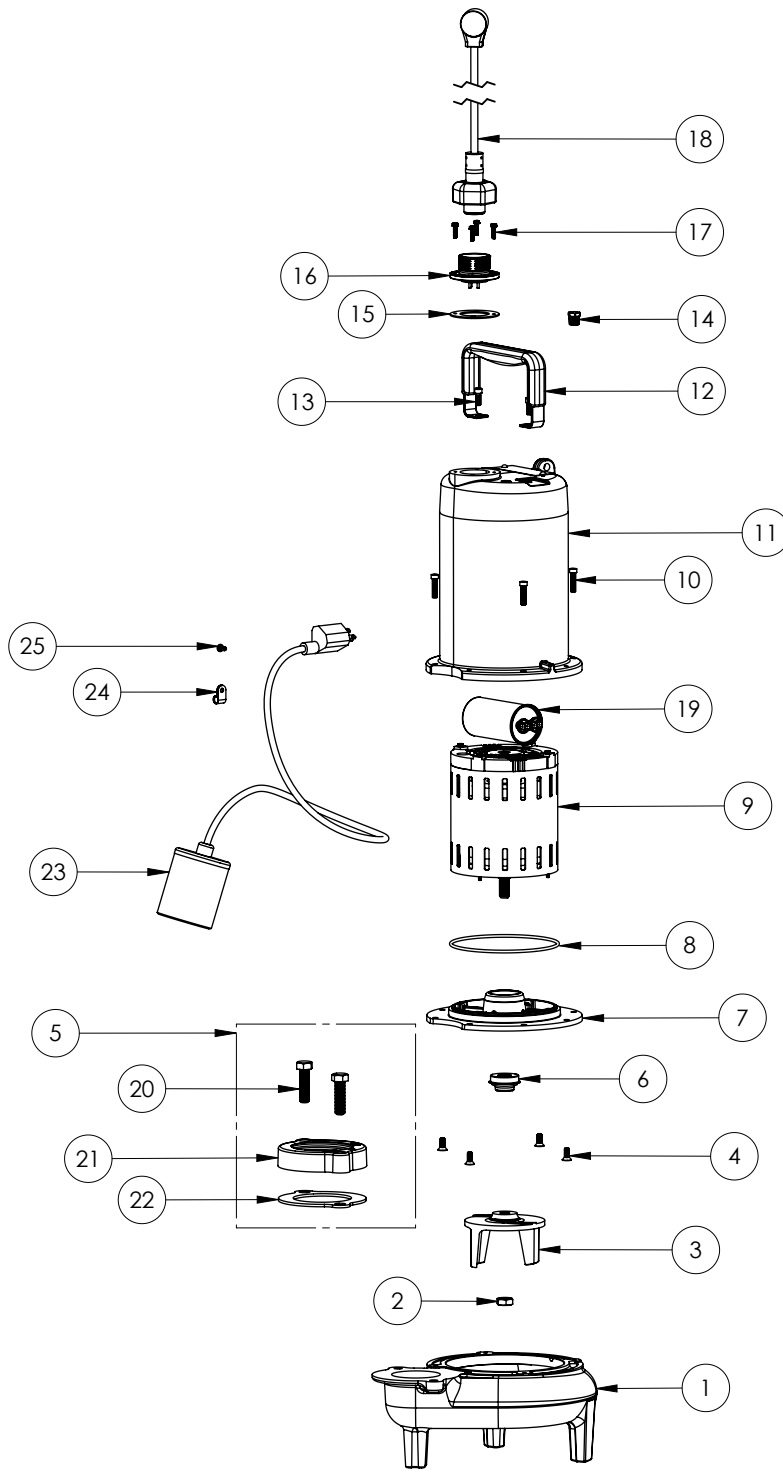

LEH102A3-2 (B72)

LEH102A3-2

LEH102A3-2 (B72)

#	PART #	DESCRIPTION	QTY	Note
1	531500R	VOLUTE HOUSING	1	
2	8046000	1/2-20 HEX STAINLESS STEEL JAM NUT	1	
3	K001488	51300A0 IMPELLER KIT, INCLUDES 1/2" JAM NUT	1	
4	8018000	1/4-20 x 5/8 SLOTTED FLAT HEAD BOLT	4	
5	K001222	3" DISCHARGE KIT	1	
6	5120000	5/8 INCH UNITIZED SHAFT SEAL	1	[1]
7	53260BR	MOTOR SUPPORT PLATE	1	
8	5617000	O-RING	1	
9	5335000	MOTOR	1	
10	8091000	1/4-20 x 1 HEX SOCKET HEAD BOLT	4	
11	531400R	MOTOR COVER	1	
12	3411200	HANDLE	1	
13	8033000	#8 x 1/4 STAINLESS STEEL SCREW	2	
14	50710A0	PIPE PLUG, 1/4" HEX HD BRASS NPTF	1	
15	5060000	CORD PLATE GASKET	1	
16	K001216	5619000, CORDPLATE	1	
17	8064000	#8-32 x 5/8 HEX WASHER HEAD SCREW	4	
18	K001197	POWER CORD, 230V, 25 FOOT CORD	1	
19	5019000	CAPACITOR 45uF 370VAC	1	
20	8037000	1/2-13 x 1-3/4 STAINLESS STEEL BOLT	2	
21	512200R	3" DISCHARGE FLANGE	1	
22	5129000	FLANGE GASKET, FITS 2" OR 3"	1	
23	K001066	FLOAT SWITCH, 230V, 25 FOOT CORD	1	
24	8067000	CABLE CLAMP	1	
25	8082000	#10-24 x 3/8 EPOXY LOCK SCREW	1	

PART NOTES:

[1] - Part requires factory authorized service. Contact Liberty Pumps at 1-800-543-2550