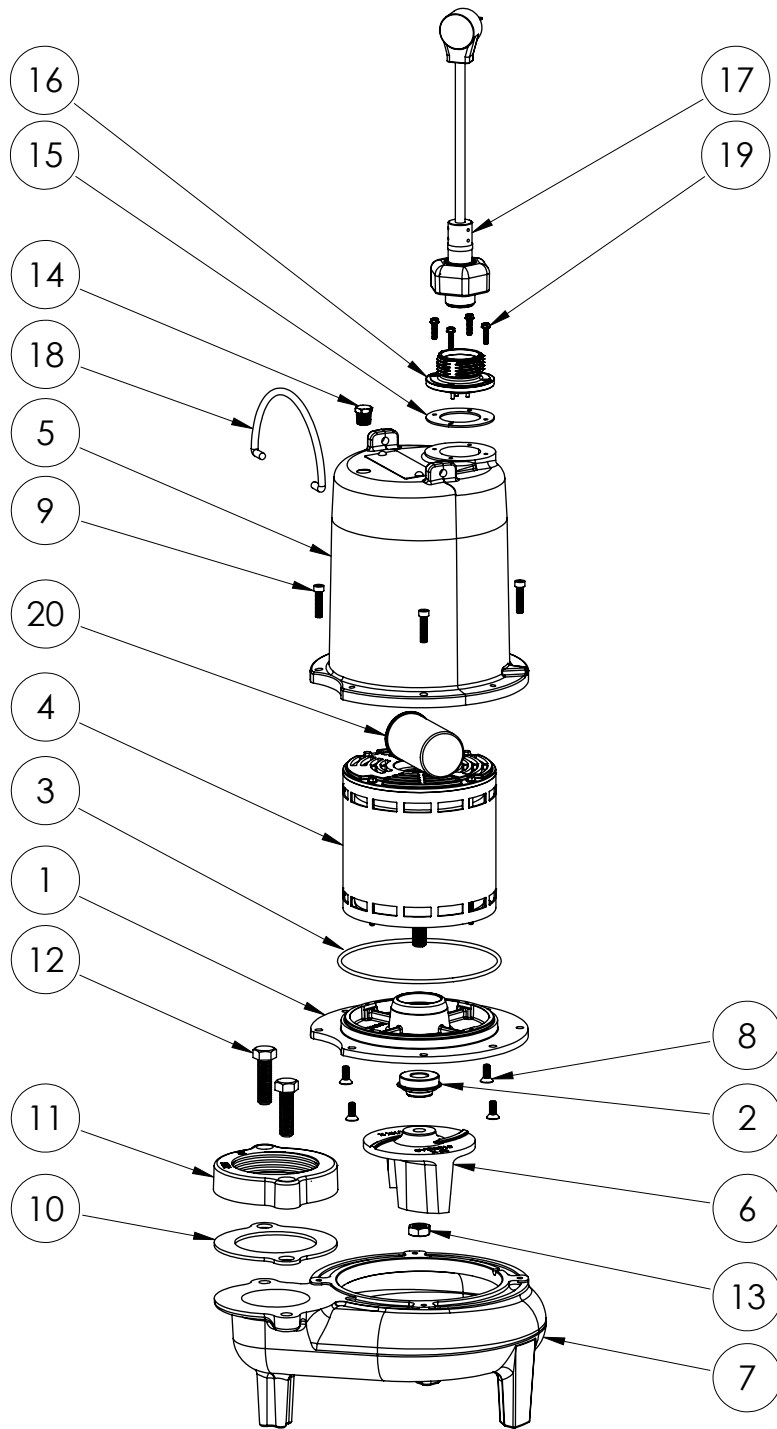

LEH102M3 (B61)

LEH102M3B61

LEH102M3

LEH102M3 (B61)

#	PART #	DESCRIPTION	QTY	Note
1	532600R	MOTOR SUPPORT PLATE	1	
2	5120000	5/8 INCH UNITIZED SHAFT SEAL	1	[1]
3	5617000	O-RING	1	
4	5339000	MOTOR	1	
5	531400R	MOTOR COVER	1	
6	K001488	51300A0 IMPELLER KIT, INCLUDES 1/2" JAM NUT	1	
7	531500R	VOLUTE HOUSING	1	
8	8018000	1/4-20 x 5/8 SLOTTED FLAT HEAD BOLT	4	
9	8091000	1/4-20 x 1 HEX SOCKET HEAD BOLT	4	
10	5129000	FLANGE GASKET, FITS 2" OR 3"	1	
11	K001222	3" DISCHARGE KIT	1	
12	8037000	1/2-13 x 1-3/4 STAINLESS STEEL BOLT	2	
13	8046000	1/2-20 HEX STAINLESS STEEL JAM NUT	1	
14	5071000	BRASS OIL PLUG	1	
15	5060000	CORD PLATE GASKET	1	
16	K001216	5619000, CORDPLATE	1	
17	K001196	POWER CORD, 230V, 10 FOOT CORD	1	
18	K001095	STAINLESS STEEL HANDLE	1	
19	8064000	#8-32 x 5/8 HEX WASHER HEAD SCREW	4	
20	51960A0	CAPACITOR	1	

PART NOTES:

[1] - Part requires factory authorized service. Contact Liberty Pumps at 1-800-543-2550