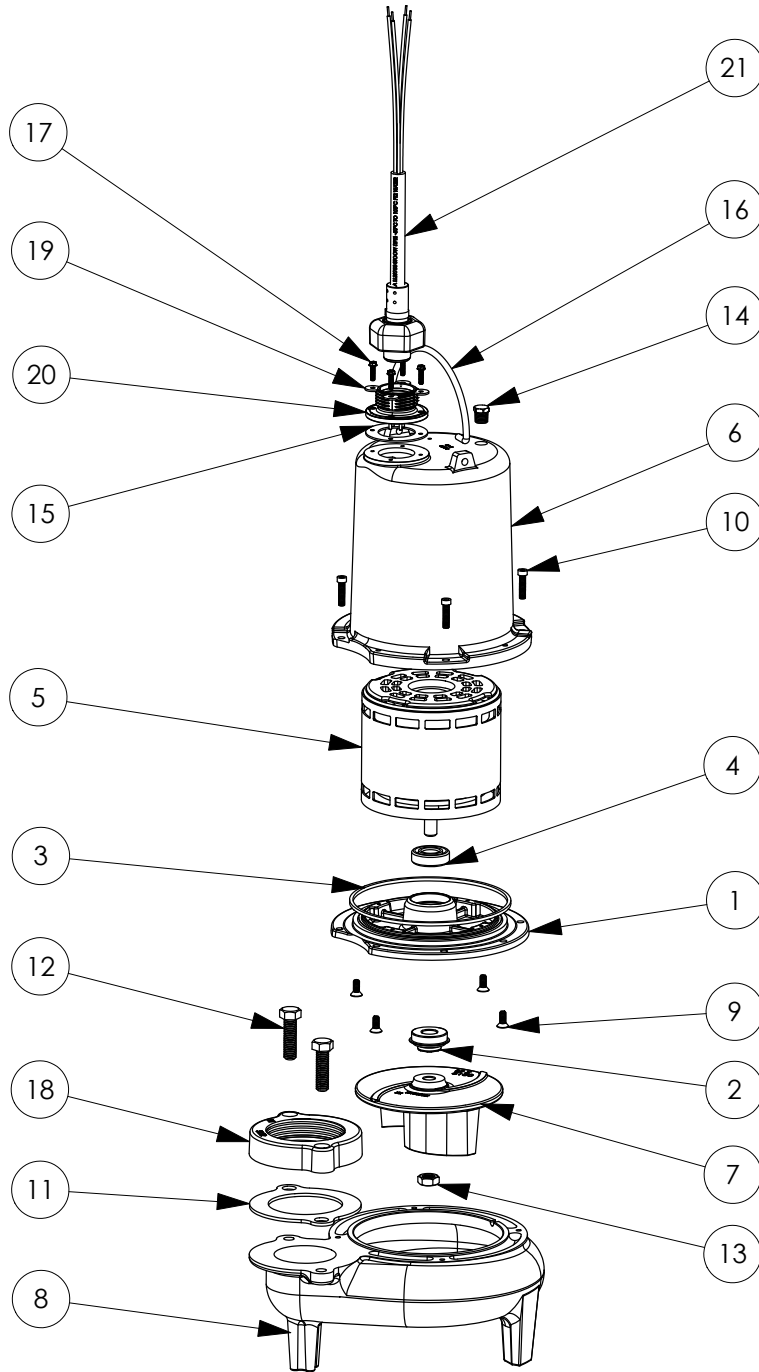

PART NOTES:

[1] - Part requires factory authorized service. Contact Liberty Pumps at 1-800-543-2550

LE73M3-2 (B10)

LE73M3-2**LE73M3-2 (B10)**

#	PART #	DESCRIPTION	QTY	Note
1	510100R	MOTOR SUPPORT PLATE	1	
2	5120000	5/8 INCH UNITIZED SHAFT SEAL	1	[1]
3	5107000	MOTOR COVER SEALRING	1	[1]
4	5124000	BEARING	1	
5	5342000	MOTOR	1	
6	527700R	MOTOR COVER	1	
7	5130000	IMPELLER, CAST IRON	1	
8	510200R	VOLUTE HOUSING	1	
9	8018000	1/4-20 x 5/8 SLOTTED FLAT HEAD BOLT	4	
10	8091000	1/4-20 x 1 HEX SOCKET HEAD BOLT	4	
11	5129000	FLANGE GASKET, FITS 2" OR 3"	1	
12	8037000	1/2-13 x 1-3/4 STAINLESS STEEL BOLT	2	
13	8046000	1/2-20 HEX STAINLESS STEEL JAM NUT	1	
14	5071000	BRASS OIL PLUG	1	
15	5060000	CORD PLATE GASKET	1	
16	K001095	STAINLESS STEEL HANDLE	1	
17	8064000	#8-32 x 5/8 HEX WASHER HEAD SCREW	4	
18	K001222	3" DISCHARGE KIT	1	
19	5396000	CORD PLATE	1	
20	8140000	#8 FLAT WASHER TYPE B WIDE SS	4	
21	54000A0	POWER CORD KIT, CAST IRON 3PH 25ft CORD	1	
22	5397000	CORD PLATE NUT	1	

PART NOTES:

[1] - Part requires factory authorized service. Contact Liberty Pumps at 1-800-543-2550

LE73M3-2 (B25)

LE73M3-2**LE73M3-2 (B25)**

#	PART #	DESCRIPTION	QTY	Note
1	510100R	MOTOR SUPPORT PLATE	1	
2	5120000	5/8 INCH UNITIZED SHAFT SEAL	1	[1]
3	5107000	MOTOR COVER SEALRING	1	[1]
4	5124000	BEARING	1	
5	5342000	MOTOR	1	
6	527700R	MOTOR COVER	1	
7	5130000	IMPELLER, CAST IRON	1	
8	510200R	VOLUTE HOUSING	1	
9	8018000	1/4-20 x 5/8 SLOTTED FLAT HEAD BOLT	4	
10	8091000	1/4-20 x 1 HEX SOCKET HEAD BOLT	4	
11	5129000	FLANGE GASKET, FITS 2" OR 3"	1	
12	8037000	1/2-13 x 1-3/4 STAINLESS STEEL BOLT	2	
13	8046000	1/2-20 HEX STAINLESS STEEL JAM NUT	1	
14	5071000	BRASS OIL PLUG	1	
15	5060000	CORD PLATE GASKET	1	
16	K001095	STAINLESS STEEL HANDLE	1	
17	8064000	#8-32 x 5/8 HEX WASHER HEAD SCREW	4	
18	K001222	3" DISCHARGE KIT	1	
19	8140000	#8 FLAT WASHER TYPE B WIDE SS	4	
20	5629000	GRINDER CORDPLATE	1	
21	K001357	POWER CORD, 25FT	1	