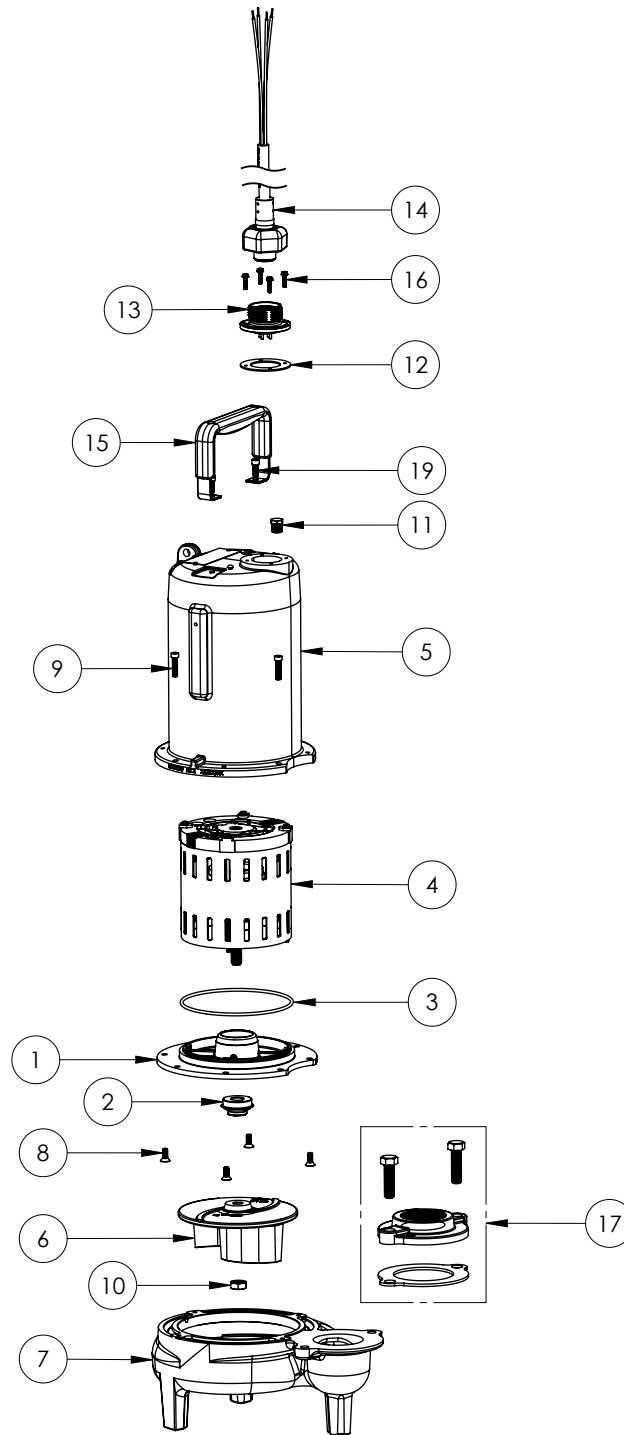

PART NOTES:

[1] - Part requires factory authorized service. Contact Liberty Pumps at 1-800-543-2550

LE73M3-3 (B62)

LE73M3-2B61

LE73M3-3**LE73M3-3 (B62)**

#	PART #	DESCRIPTION	QTY	Note
1	532600R	MOTOR SUPPORT PLATE	1	
2	5120000	5/8 INCH UNITIZED SHAFT SEAL	1	[1]
3	5617000	O-RING	1	
4	5342000	MOTOR	1	
5	531400R	MOTOR COVER	1	
6	5130000	IMPELLER, CAST IRON	1	
7	531500R	VOLUTE HOUSING	1	
8	8018000	1/4-20 x 5/8 SLOTTED FLAT HEAD BOLT	4	
9	8091000	1/4-20 x 1 HEX SOCKET HEAD BOLT	4	
10	5129000	FLANGE GASKET, FITS 2" OR 3"	1	
11	K001222	3" DISCHARGE KIT	1	
12	8037000	1/2-13 x 1-3/4 STAINLESS STEEL BOLT	2	
13	8046000	1/2-20 HEX STAINLESS STEEL JAM NUT	1	
14	5071000	BRASS OIL PLUG	1	
15	5060000	CORD PLATE GASKET	1	
16	5629000	GRINDER CORDPLATE	1	
17	K001356	POWER CORD, 35FT.	1	
18	K001095	STAINLESS STEEL HANDLE	1	
19	8064000	#8-32 x 5/8 HEX WASHER HEAD SCREW	4	

PART NOTES:

[1] - Part requires factory authorized service. Contact Liberty Pumps at 1-800-543-2550

LE73M3-3 (B72)

LE73M3-3**LE73M3-3 (B72)**

#	PART #	DESCRIPTION	QTY	Note
1	532600R	MOTOR SUPPORT PLATE	1	
2	5120000	5/8 INCH UNITIZED SHAFT SEAL	1	[1]
3	5617000	O-RING	1	
4	5342000	MOTOR	1	
5	531400R	MOTOR COVER	1	
6	5130000	IMPELLER, CAST IRON	1	
7	531500R	VOLUTE HOUSING	1	
8	8018000	1/4-20 x 5/8 SLOTTED FLAT HEAD BOLT	4	
9	8091000	1/4-20 x 1 HEX SOCKET HEAD BOLT	4	
10	8046000	1/2-20 HEX STAINLESS STEEL JAM NUT	1	
11	5071000	BRASS OIL PLUG	1	
12	5060000	CORD PLATE GASKET	1	
13	5629000	GRINDER CORDPLATE	1	
14	K001383	56310C0 35' CORD KIT	1	
15	3411200	HANDLE	1	
16	8064000	#8-32 x 5/8 HEX WASHER HEAD SCREW	4	
17	K001222	3" DISCHARGE KIT	1	
19	8103000	SCREW 1/4-20x5/8" HX SKT SS	2	