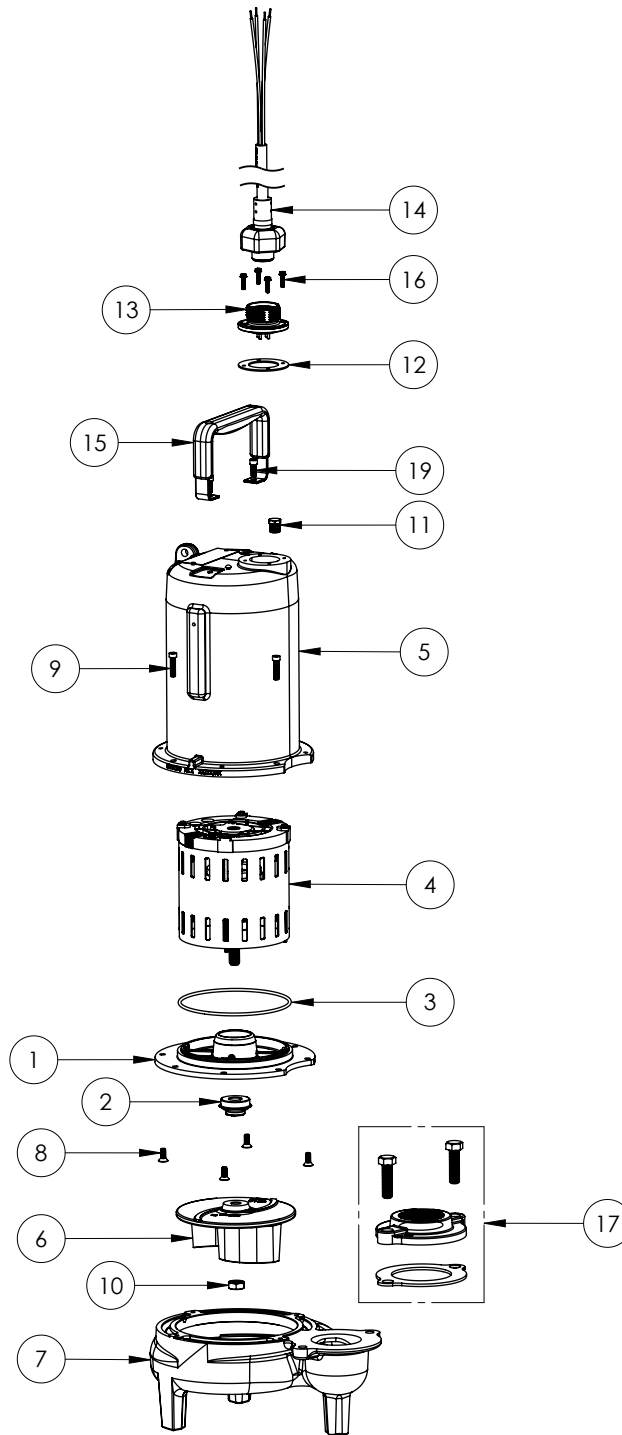

PART NOTES:

[1] - Part requires factory authorized service. Contact Liberty Pumps at 1-800-543-2550

LE73M2-3 (B62)

LE73M2-2B61

LE73M2-3**LE73M2-3 (B62)**

#	PART #	DESCRIPTION	QTY	Note
1	532600R	MOTOR SUPPORT PLATE	1	
2	5120000	5/8 INCH UNITIZED SHAFT SEAL	1	[1]
3	5617000	O-RING	1	
4	5342000	MOTOR	1	
5	531400R	MOTOR COVER	1	
6	5130000	IMPELLER, CAST IRON	1	
7	531500R	VOLUTE HOUSING	1	
8	8018000	1/4-20 x 5/8 SLOTTED FLAT HEAD BOLT	4	
9	8091000	1/4-20 x 1 HEX SOCKET HEAD BOLT	4	
10	5129000	FLANGE GASKET, FITS 2" OR 3"	1	
11	K001221	2" DISCHARGE KIT	1	
12	8037000	1/2-13 x 1-3/4 STAINLESS STEEL BOLT	2	
13	8046000	1/2-20 HEX STAINLESS STEEL JAM NUT	1	
14	5071000	BRASS OIL PLUG	1	
15	5060000	CORD PLATE GASKET	1	
16	5629000	GRINDER CORDPLATE	1	
17	K001356	POWER CORD, 35FT.	1	
18	K001095	STAINLESS STEEL HANDLE	1	
19	8064000	#8-32 x 5/8 HEX WASHER HEAD SCREW	4	

PART NOTES:

[1] - Part requires factory authorized service. Contact Liberty Pumps at 1-800-543-2550

LE73M2-3 (B72)

LE73M2-3**LE73M2-3 (B72)**

#	PART #	DESCRIPTION	QTY	Note
1	53260BR	MOTOR SUPPORT PLATE	1	
2	5120000	5/8 INCH UNITIZED SHAFT SEAL	1	[1]
3	5617000	O-RING	1	
4	5331000	MOTOR	1	[1]
5	531400R	MOTOR COVER	1	
6	5130000	IMPELLER, CAST IRON	1	
7	531500R	VOLUTE HOUSING	1	
8	8018000	1/4-20 x 5/8 SLOTTED FLAT HEAD BOLT	4	
9	8091000	1/4-20 x 1 HEX SOCKET HEAD BOLT	4	
10	8046000	1/2-20 HEX STAINLESS STEEL JAM NUT	1	
11	50710A0	PIPE PLUG, 1/4" HEX HD BRASS NPTF	1	
12	5060000	CORD PLATE GASKET	1	
13	5629000	GRINDER CORDPLATE	1	
14	K001383	56310C0 35' CORD KIT	1	
15	3411200	HANDLE	1	
16	8064000	#8-32 x 5/8 HEX WASHER HEAD SCREW	4	
17	K001221	2" DISCHARGE KIT	1	
19	8103000	SCREW 1/4-20x5/8" HX SKT SS	2	