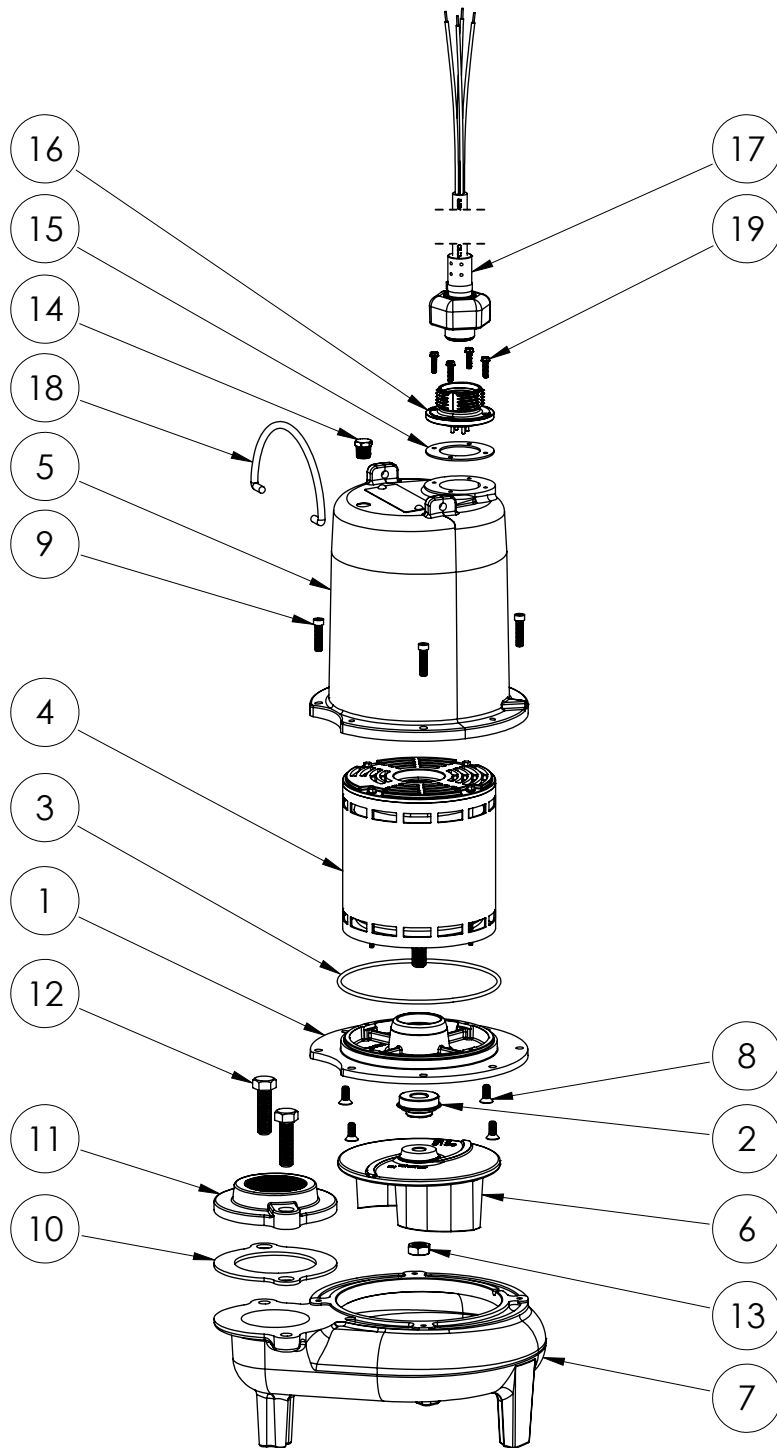

PART NOTES:

[1] - Part requires factory authorized service. Contact Liberty Pumps at 1-800-543-2550

LE73M2-3 (B72)

LE73M2-3**LE73M2-3 (B72)**

#	PART #	DESCRIPTION	QTY	Note
1	53260BR	MOTOR SUPPORT PLATE	1	
2	5120000	5/8 INCH UNITIZED SHAFT SEAL	1	[1]
3	5617000	O-RING	1	
4	5331000	MOTOR	1	[1]
5	531400R	MOTOR COVER	1	
6	5130000	IMPELLER, CAST IRON	1	
7	531500R	VOLUTE HOUSING	1	
8	8018000	1/4-20 x 5/8 SLOTTED FLAT HEAD BOLT	4	
9	8091000	1/4-20 x 1 HEX SOCKET HEAD BOLT	4	
10	8046000	1/2-20 HEX STAINLESS STEEL JAM NUT	1	
11	50710A0	PIPE PLUG, 1/4" HEX HD BRASS NPTF	1	
12	5060000	CORD PLATE GASKET	1	
13	5629000	GRINDER CORDPLATE	1	
14	K001383	56310C0 35' CORD KIT	1	
15	3411200	HANDLE	1	
16	8064000	#8-32 x 5/8 HEX WASHER HEAD SCREW	4	
17	K001221	2" DISCHARGE KIT	1	
19	8103000	SCREW 1/4-20x5/8" HX SKT SS	2	

PART NOTES:

[1] - Part requires factory authorized service. Contact Liberty Pumps at 1-800-543-2550

LE73M2-3 (B62)

LE73M2-2B61

LE73M2-3**LE73M2-3 (B62)**

#	PART #	DESCRIPTION	QTY	Note
1	532600R	MOTOR SUPPORT PLATE	1	
2	5120000	5/8 INCH UNITIZED SHAFT SEAL	1	[1]
3	5617000	O-RING	1	
4	5342000	MOTOR	1	
5	531400R	MOTOR COVER	1	
6	5130000	IMPELLER, CAST IRON	1	
7	531500R	VOLUTE HOUSING	1	
8	8018000	1/4-20 x 5/8 SLOTTED FLAT HEAD BOLT	4	
9	8091000	1/4-20 x 1 HEX SOCKET HEAD BOLT	4	
10	5129000	FLANGE GASKET, FITS 2" OR 3"	1	
11	K001221	2" DISCHARGE KIT	1	
12	8037000	1/2-13 x 1-3/4 STAINLESS STEEL BOLT	2	
13	8046000	1/2-20 HEX STAINLESS STEEL JAM NUT	1	
14	5071000	BRASS OIL PLUG	1	
15	5060000	CORD PLATE GASKET	1	
16	5629000	GRINDER CORDPLATE	1	
17	K001356	POWER CORD, 35FT.	1	
18	K001095	STAINLESS STEEL HANDLE	1	
19	8064000	#8-32 x 5/8 HEX WASHER HEAD SCREW	4	