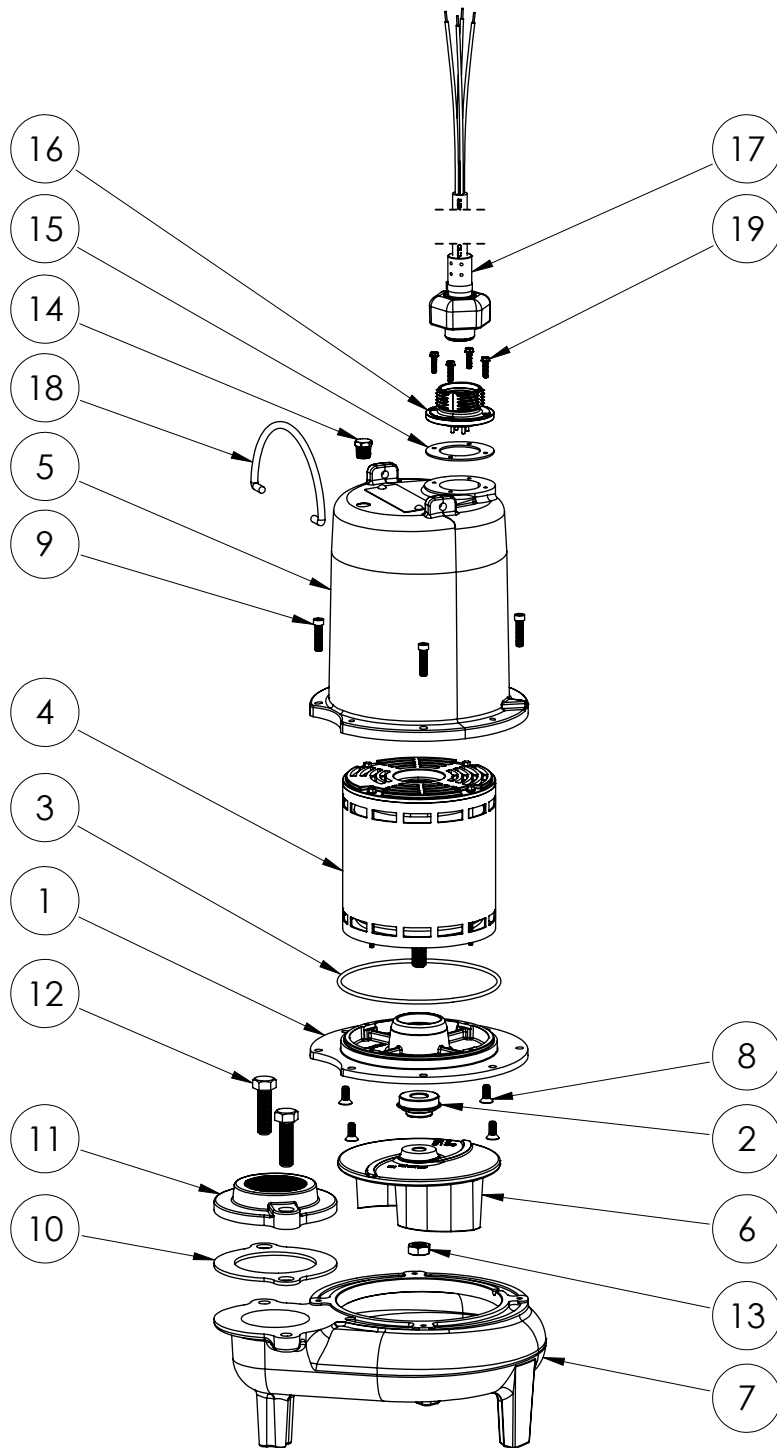

PART NOTES:

[1] - Part requires factory authorized service. Contact Liberty Pumps at 1-800-543-2550

LE73M2-2 (B72)

LE73M2-2**LE73M2-2 (B72)**

#	PART #	DESCRIPTION	QTY	Note
1	53260BR	MOTOR SUPPORT PLATE	1	
2	5120000	5/8 INCH UNITIZED SHAFT SEAL	1	[1]
3	5617000	O-RING	1	
4	5331000	MOTOR	1	[1]
5	531400R	MOTOR COVER	1	
6	5130000	IMPELLER, CAST IRON	1	
7	531500R	VOLUTE HOUSING	1	
8	8018000	1/4-20 x 5/8 SLOTTED FLAT HEAD BOLT	4	
9	8091000	1/4-20 x 1 HEX SOCKET HEAD BOLT	4	
10	8046000	1/2-20 HEX STAINLESS STEEL JAM NUT	1	
11	50710A0	PIPE PLUG, 1/4" HEX HD BRASS NPTF	1	
12	5060000	CORD PLATE GASKET	1	
13	5629000	GRINDER CORDPLATE	1	
14	K001357	POWER CORD, 25FT	1	
15	3411200	HANDLE	1	
16	8064000	#8-32 x 5/8 HEX WASHER HEAD SCREW	4	
17	K001221	2" DISCHARGE KIT	1	
19	8103000	SCREW 1/4-20x5/8" HX SKT SS	2	

PART NOTES:

[1] - Part requires factory authorized service. Contact Liberty Pumps at 1-800-543-2550

LE73M2-3 (B62)

LE73M2-2B61

LE73M2-3**LE73M2-3 (B62)**

#	PART #	DESCRIPTION	QTY	Note
1	532600R	MOTOR SUPPORT PLATE	1	
2	5120000	5/8 INCH UNITIZED SHAFT SEAL	1	[1]
3	5617000	O-RING	1	
4	5342000	MOTOR	1	
5	531400R	MOTOR COVER	1	
6	5130000	IMPELLER, CAST IRON	1	
7	531500R	VOLUTE HOUSING	1	
8	8018000	1/4-20 x 5/8 SLOTTED FLAT HEAD BOLT	4	
9	8091000	1/4-20 x 1 HEX SOCKET HEAD BOLT	4	
10	5129000	FLANGE GASKET, FITS 2" OR 3"	1	
11	K001221	2" DISCHARGE KIT	1	
12	8037000	1/2-13 x 1-3/4 STAINLESS STEEL BOLT	2	
13	8046000	1/2-20 HEX STAINLESS STEEL JAM NUT	1	
14	5071000	BRASS OIL PLUG	1	
15	5060000	CORD PLATE GASKET	1	
16	5629000	GRINDER CORDPLATE	1	
17	K001356	POWER CORD, 35FT.	1	
18	K001095	STAINLESS STEEL HANDLE	1	
19	8064000	#8-32 x 5/8 HEX WASHER HEAD SCREW	4	