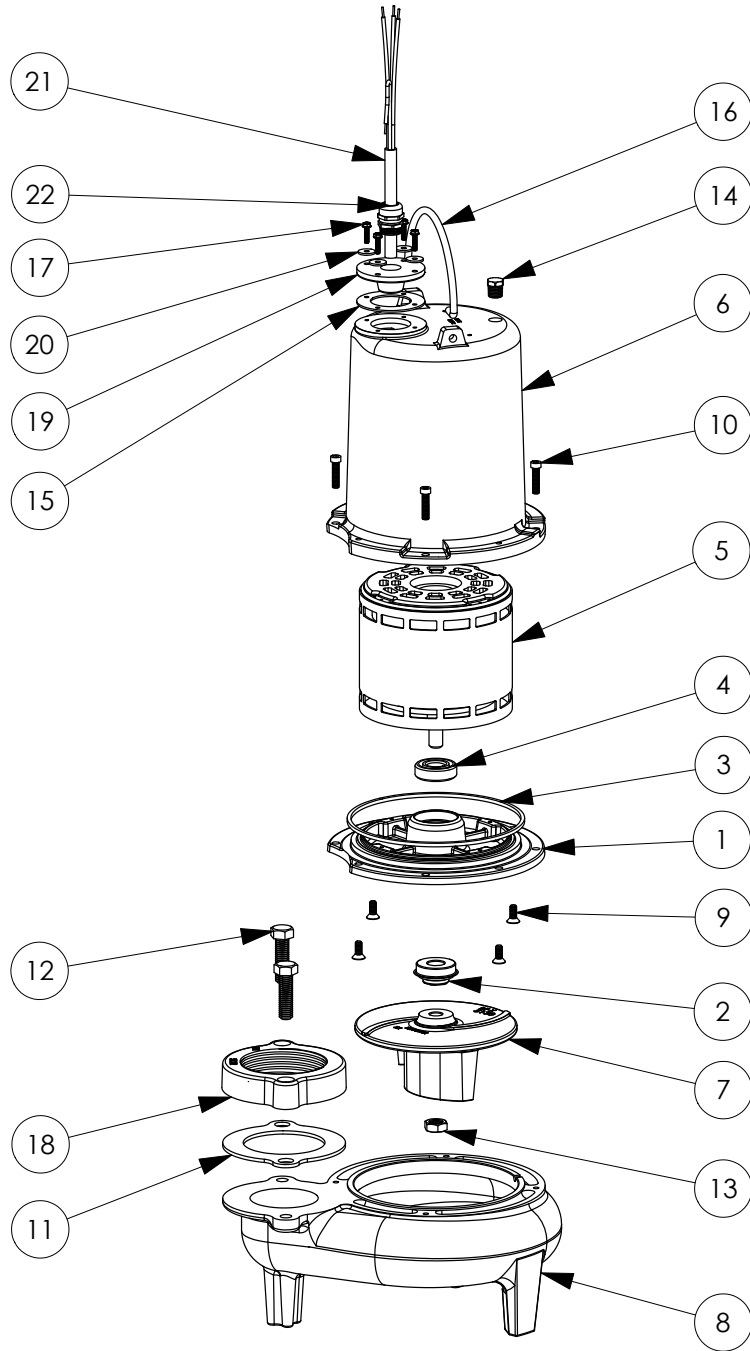

PART NOTES:

[1] - Part requires factory authorized service. Contact Liberty Pumps at 1-800-543-2550

LE73M3-2 (B72)

LE73M3-2**LE73M3-2 (B72)**

#	PART #	DESCRIPTION	QTY	Note
1	53260BR	MOTOR SUPPORT PLATE	1	
2	5120000	5/8 INCH UNITIZED SHAFT SEAL	1	[1]
3	5617000	O-RING	1	
4	5331000	MOTOR	1	[1]
5	531400R	MOTOR COVER	1	
6	5130000	IMPELLER, CAST IRON	1	
7	531500R	VOLUTE HOUSING	1	
8	8018000	1/4-20 x 5/8 SLOTTED FLAT HEAD BOLT	4	
9	8091000	1/4-20 x 1 HEX SOCKET HEAD BOLT	4	
10	8046000	1/2-20 HEX STAINLESS STEEL JAM NUT	1	
11	50710A0	PIPE PLUG, 1/4" HEX HD BRASS NPTF	1	
12	5060000	CORD PLATE GASKET	1	
13	5629000	GRINDER CORDPLATE	1	
14	K001357	POWER CORD, 25FT	1	
15	3411200	HANDLE	1	
16	8064000	#8-32 x 5/8 HEX WASHER HEAD SCREW	4	
18	K001222	3" DISCHARGE KIT	1	
19	8103000	SCREW 1/4-20x5/8" HX SKT SS	2	

PART NOTES:

[1] - Part requires factory authorized service. Contact Liberty Pumps at 1-800-543-2550

LE73M3-2 (B10)

LE73M3-2**LE73M3-2 (B10)**

#	PART #	DESCRIPTION	QTY	Note
1	510100R	MOTOR SUPPORT PLATE	1	
2	5120000	5/8 INCH UNITIZED SHAFT SEAL	1	[1]
3	5107000	MOTOR COVER SEALRING	1	[1]
4	5124000	BEARING	1	
5	5342000	MOTOR	1	
6	527700R	MOTOR COVER	1	
7	5130000	IMPELLER, CAST IRON	1	
8	510200R	VOLUTE HOUSING	1	
9	8018000	1/4-20 x 5/8 SLOTTED FLAT HEAD BOLT	4	
10	8091000	1/4-20 x 1 HEX SOCKET HEAD BOLT	4	
11	5129000	FLANGE GASKET, FITS 2" OR 3"	1	
12	8037000	1/2-13 x 1-3/4 STAINLESS STEEL BOLT	2	
13	8046000	1/2-20 HEX STAINLESS STEEL JAM NUT	1	
14	5071000	BRASS OIL PLUG	1	
15	5060000	CORD PLATE GASKET	1	
16	K001095	STAINLESS STEEL HANDLE	1	
17	8064000	#8-32 x 5/8 HEX WASHER HEAD SCREW	4	
18	K001222	3" DISCHARGE KIT	1	
19	5396000	CORD PLATE	1	
20	8140000	#8 FLAT WASHER TYPE B WIDE SS	4	
21	54000A0	POWER CORD KIT, CAST IRON 3PH 25ft CORD	1	
22	5397000	CORD PLATE NUT	1	