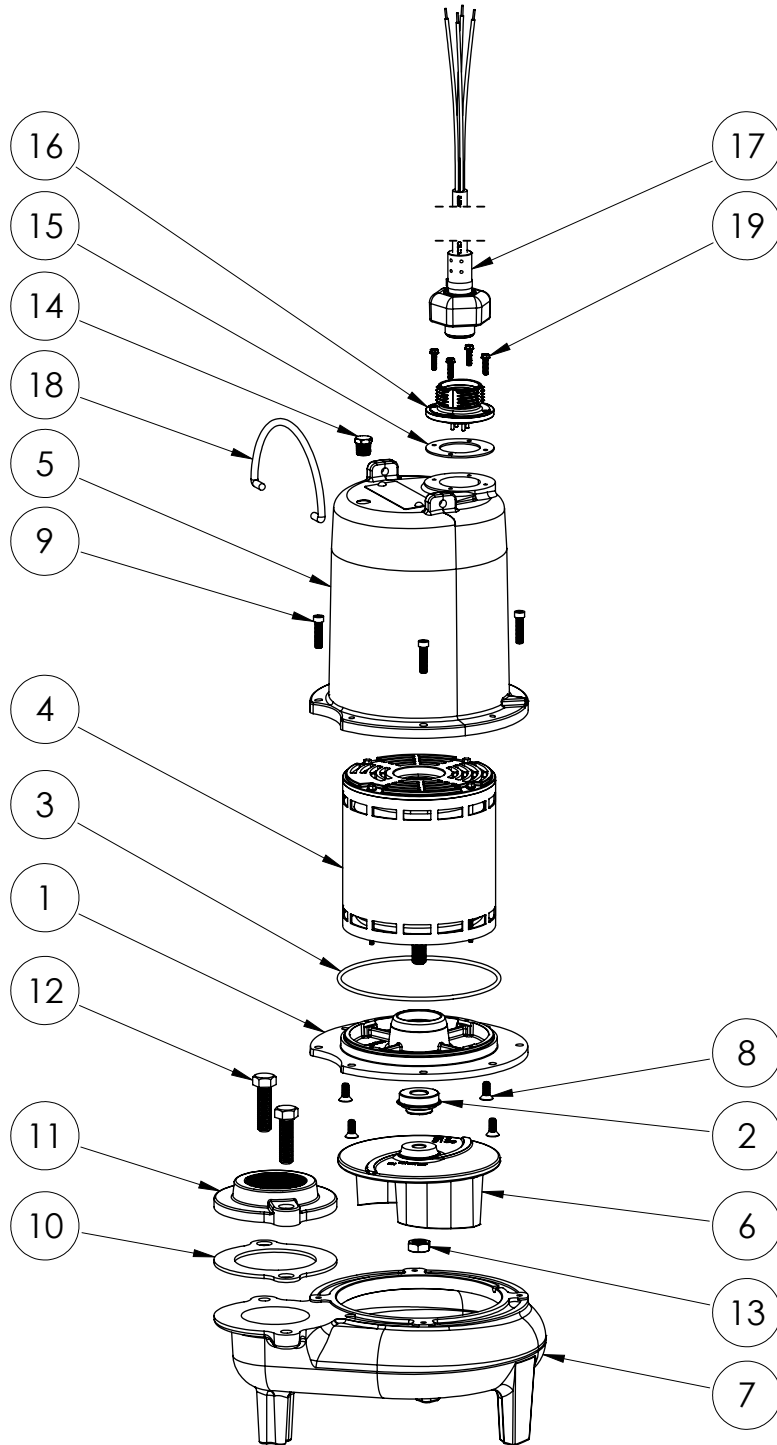

LE73M2-2 (B61)

LE73M2-2B61

LE73M2-2

LE73M2-2 (B61)

#	PART #	DESCRIPTION	QTY	Note
1	532600R	MOTOR SUPPORT PLATE	1	
2	5120000	5/8 INCH UNITIZED SHAFT SEAL	1	[1]
3	5617000	O-RING	1	
4	5342000	MOTOR	1	
5	531400R	MOTOR COVER	1	
6	5130000	IMPELLER, CAST IRON	1	
7	531500R	VOLUTE HOUSING	1	
8	8018000	1/4-20 x 5/8 SLOTTED FLAT HEAD BOLT	4	
9	8091000	1/4-20 x 1 HEX SOCKET HEAD BOLT	4	
10	5129000	FLANGE GASKET, FITS 2" OR 3"	1	
11	K001221	2" DISCHARGE KIT	1	
12	8037000	1/2-13 x 1-3/4 STAINLESS STEEL BOLT	2	
13	8046000	1/2-20 HEX STAINLESS STEEL JAM NUT	1	
14	5071000	BRASS OIL PLUG	1	
15	5060000	CORD PLATE GASKET	1	
16	5629000	GRINDER CORDPLATE	1	
17	K001357	POWER CORD, 25FT	1	
18	K001095	STAINLESS STEEL HANDLE	1	
19	8064000	#8-32 x 5/8 HEX WASHER HEAD SCREW	4	

PART NOTES:

[1] - Part requires factory authorized service. Contact Liberty Pumps at 1-800-543-2550