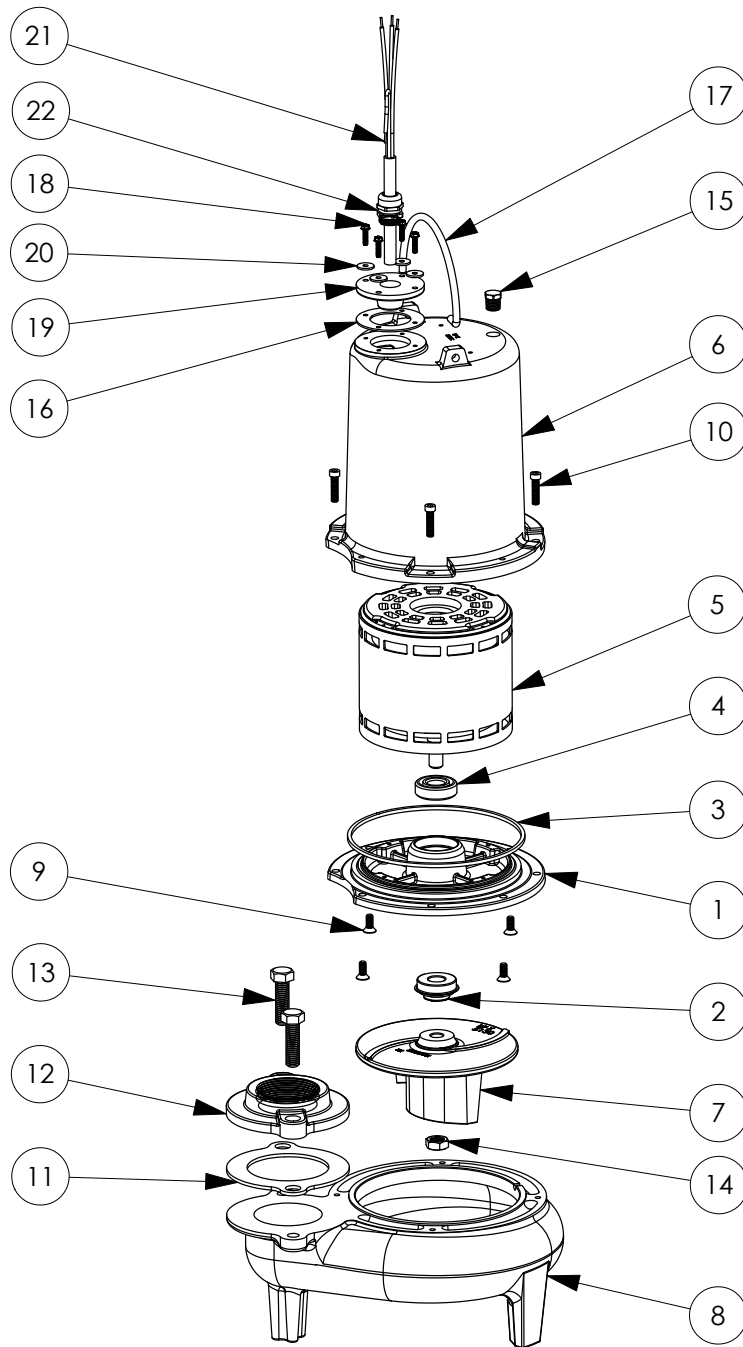

LE73M2-2 (B10)

LE73M2-2**LE73M2-2 (B10)**

#	PART #	DESCRIPTION	QTY	Note
1	510100R	MOTOR SUPPORT PLATE	1	
2	5120000	5/8 INCH UNITIZED SHAFT SEAL	1	[1]
3	5107000	MOTOR COVER SEALRING	1	[1]
4	5124000	BEARING	1	
5	5342000	MOTOR	1	
6	527700R	MOTOR COVER	1	
7	5130000	IMPELLER, CAST IRON	1	
8	510200R	VOLUTE HOUSING	1	
9	8018000	1/4-20 x 5/8 SLOTTED FLAT HEAD BOLT	4	
10	8091000	1/4-20 x 1 HEX SOCKET HEAD BOLT	4	
11	5129000	FLANGE GASKET, FITS 2" OR 3"	1	
12	K001221	2" DISCHARGE KIT	1	
13	8037000	1/2-13 x 1-3/4 STAINLESS STEEL BOLT	2	
14	8046000	1/2-20 HEX STAINLESS STEEL JAM NUT	1	
15	5071000	BRASS OIL PLUG	1	
16	5060000	CORD PLATE GASKET	1	
17	K001095	STAINLESS STEEL HANDLE	1	
18	8064000	#8-32 x 5/8 HEX WASHER HEAD SCREW	4	
19	5396000	CORD PLATE	1	
20	8140000	#8 FLAT WASHER TYPE B WIDE SS	4	
21	54000A0	POWER CORD KIT, CAST IRON 3PH 25ft CORD	1	
22	5397000	CORD PLATE NUT	1	

PART NOTES:

[1] - Part requires factory authorized service. Contact Liberty Pumps at 1-800-543-2550

LE73M2-2 (B25)

LE73M2-2**LE73M2-2 (B25)**

#	PART #	DESCRIPTION	QTY	Note
1	510100R	MOTOR SUPPORT PLATE	1	
2	5120000	5/8 INCH UNITIZED SHAFT SEAL	1	[1]
3	5107000	MOTOR COVER SEALRING	1	[1]
4	5124000	BEARING	1	
5	5342000	MOTOR	1	
6	527700R	MOTOR COVER	1	
7	5130000	IMPELLER, CAST IRON	1	
8	510200R	VOLUTE HOUSING	1	
9	8018000	1/4-20 x 5/8 SLOTTED FLAT HEAD BOLT	4	
10	8091000	1/4-20 x 1 HEX SOCKET HEAD BOLT	4	
11	5129000	FLANGE GASKET, FITS 2" OR 3"	1	
12	K001221	2" DISCHARGE KIT	1	
13	8037000	1/2-13 x 1-3/4 STAINLESS STEEL BOLT	2	
14	8046000	1/2-20 HEX STAINLESS STEEL JAM NUT	1	
15	5071000	BRASS OIL PLUG	1	
16	5060000	CORD PLATE GASKET	1	
17	K001095	STAINLESS STEEL HANDLE	1	
18	8064000	#8-32 x 5/8 HEX WASHER HEAD SCREW	4	
19	8140000	#8 FLAT WASHER TYPE B WIDE SS	4	
20	5629000	GRINDER CORDPLATE	1	
21	K001357	POWER CORD, 25FT	1	