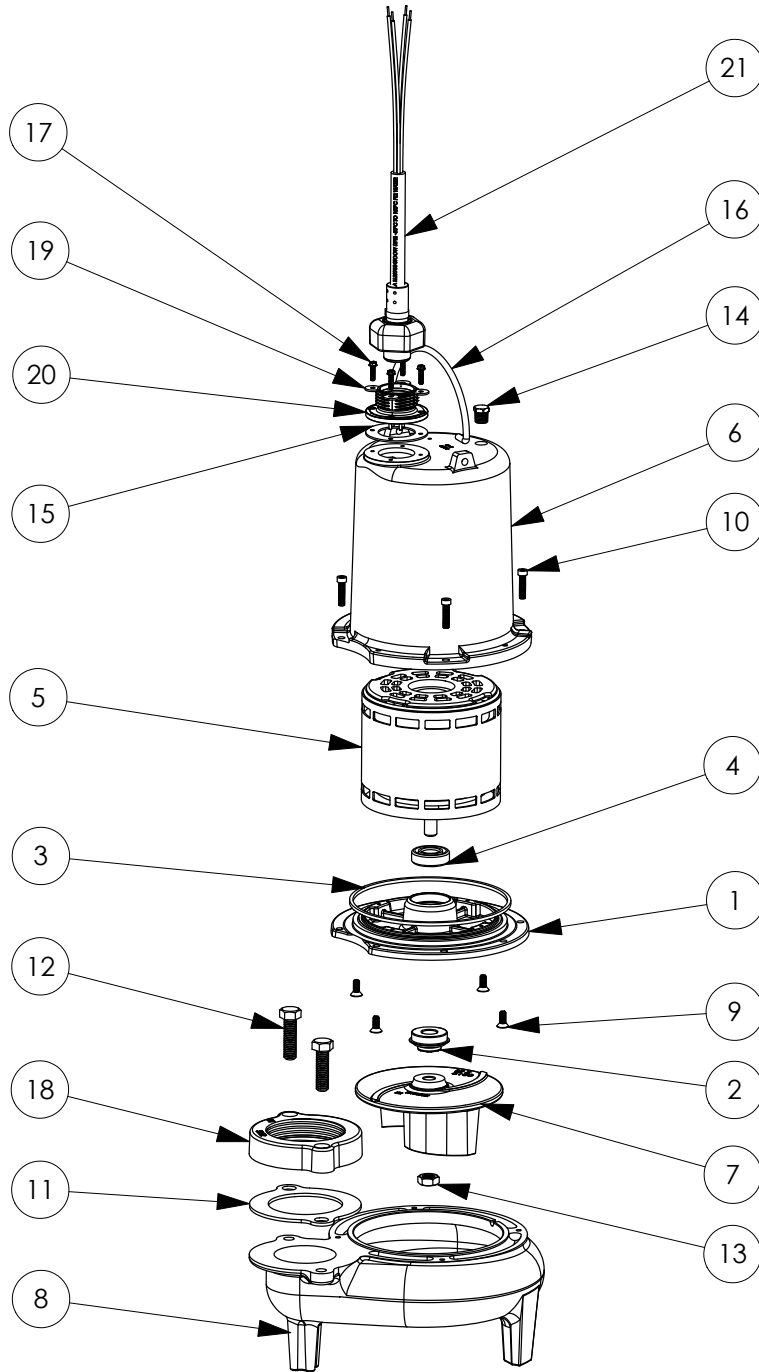

PART NOTES:

[1] - Part requires factory authorized service. Contact Liberty Pumps at 1-800-543-2550

LE73M3-2

LE73M3-2 (B10)

LE73M3-2**LE73M3-2 (B10)**

#	PART #	DESCRIPTION	QTY	Note
1	510100R	MOTOR SUPPORT PLATE	1	
2	5120000	5/8 INCH UNITIZED SHAFT SEAL	1	[1]
3	5107000	MOTOR COVER SEALRING	1	[1]
4	5124000	BEARING	1	
5	5342000	MOTOR	1	
6	527700R	MOTOR COVER	1	
7	5130000	IMPELLER, CAST IRON	1	
8	510200R	VOLUTE HOUSING	1	
9	8018000	1/4-20 x 5/8 SLOTTED FLAT HEAD BOLT	4	
10	8091000	1/4-20 x 1 HEX SOCKET HEAD BOLT	4	
11	5129000	FLANGE GASKET, FITS 2" OR 3"	1	
12	8037000	1/2-13 x 1-3/4 STAINLESS STEEL BOLT	2	
13	8046000	1/2-20 HEX STAINLESS STEEL JAM NUT	1	
14	5071000	BRASS OIL PLUG	1	
15	5060000	CORD PLATE GASKET	1	
16	K001095	STAINLESS STEEL HANDLE	1	
17	8064000	#8-32 x 5/8 HEX WASHER HEAD SCREW	4	
18	K001222	3" DISCHARGE KIT	1	
19	5396000	CORD PLATE	1	
20	8140000	#8 FLAT WASHER TYPE B WIDE SS	4	
21	54000A0	POWER CORD KIT, CAST IRON 3PH 25ft CORD	1	
22	5397000	CORD PLATE NUT	1	

PART NOTES:

[1] - Part requires factory authorized service. Contact Liberty Pumps at 1-800-543-2550

LE73M3-2 (B25)

LE73M3-2**LE73M3-2 (B25)**

#	PART #	DESCRIPTION	QTY	Note
1	510100R	MOTOR SUPPORT PLATE	1	
2	5120000	5/8 INCH UNITIZED SHAFT SEAL	1	[1]
3	5107000	MOTOR COVER SEALRING	1	[1]
4	5124000	BEARING	1	
5	5342000	MOTOR	1	
6	527700R	MOTOR COVER	1	
7	5130000	IMPELLER, CAST IRON	1	
8	510200R	VOLUTE HOUSING	1	
9	8018000	1/4-20 x 5/8 SLOTTED FLAT HEAD BOLT	4	
10	8091000	1/4-20 x 1 HEX SOCKET HEAD BOLT	4	
11	5129000	FLANGE GASKET, FITS 2" OR 3"	1	
12	8037000	1/2-13 x 1-3/4 STAINLESS STEEL BOLT	2	
13	8046000	1/2-20 HEX STAINLESS STEEL JAM NUT	1	
14	5071000	BRASS OIL PLUG	1	
15	5060000	CORD PLATE GASKET	1	
16	K001095	STAINLESS STEEL HANDLE	1	
17	8064000	#8-32 x 5/8 HEX WASHER HEAD SCREW	4	
18	K001222	3" DISCHARGE KIT	1	
19	8140000	#8 FLAT WASHER TYPE B WIDE SS	4	
20	5629000	GRINDER CORDPLATE	1	
21	K001357	POWER CORD, 25FT	1	