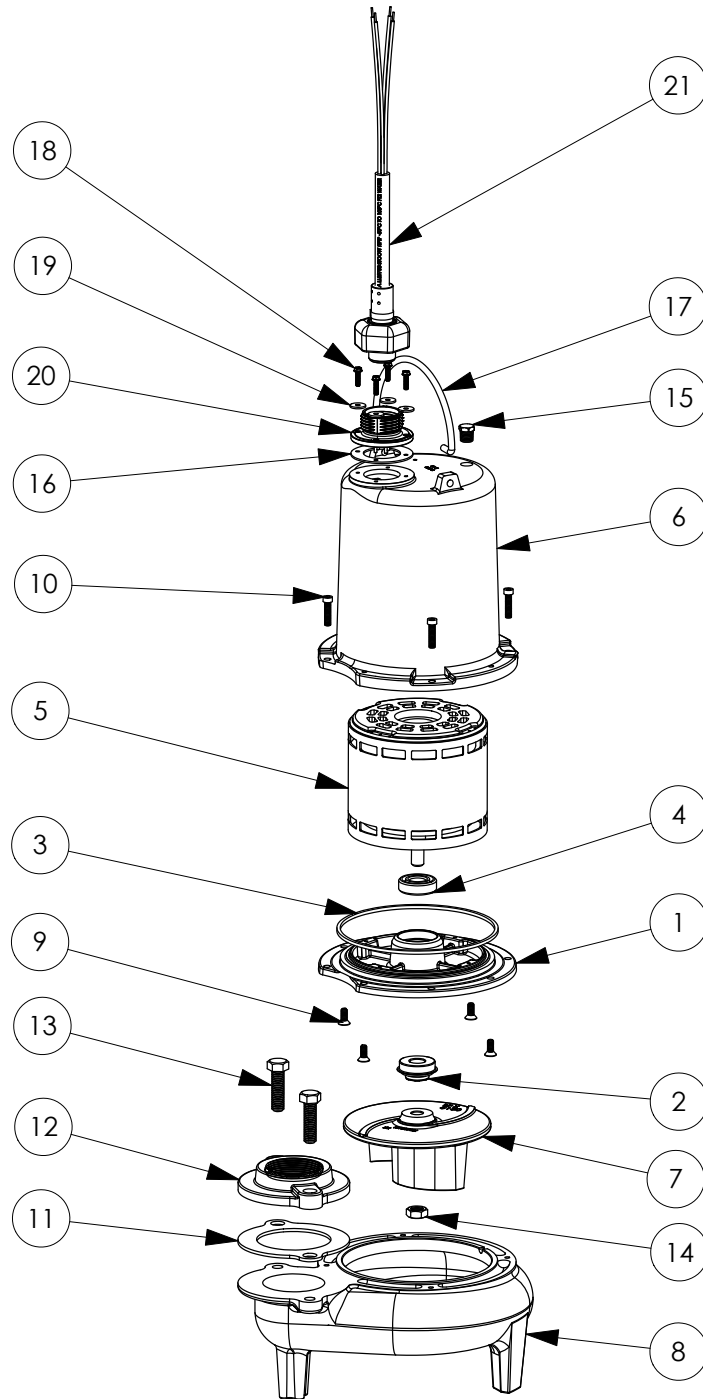

PART NOTES:

[1] - Part requires factory authorized service. Contact Liberty Pumps at 1-800-543-2550

LE73M2-2 (B10)

LE73M2-2**LE73M2-2 (B10)**

#	PART #	DESCRIPTION	QTY	Note
1	510100R	MOTOR SUPPORT PLATE	1	
2	5120000	5/8 INCH UNITIZED SHAFT SEAL	1	[1]
3	5107000	MOTOR COVER SEALRING	1	[1]
4	5124000	BEARING	1	
5	5342000	MOTOR	1	
6	527700R	MOTOR COVER	1	
7	5130000	IMPELLER, CAST IRON	1	
8	510200R	VOLUTE HOUSING	1	
9	8018000	1/4-20 x 5/8 SLOTTED FLAT HEAD BOLT	4	
10	8091000	1/4-20 x 1 HEX SOCKET HEAD BOLT	4	
11	5129000	FLANGE GASKET, FITS 2" OR 3"	1	
12	K001221	2" DISCHARGE KIT	1	
13	8037000	1/2-13 x 1-3/4 STAINLESS STEEL BOLT	2	
14	8046000	1/2-20 HEX STAINLESS STEEL JAM NUT	1	
15	5071000	BRASS OIL PLUG	1	
16	5060000	CORD PLATE GASKET	1	
17	K001095	STAINLESS STEEL HANDLE	1	
18	8064000	#8-32 x 5/8 HEX WASHER HEAD SCREW	4	
19	5396000	CORD PLATE	1	
20	8140000	#8 FLAT WASHER TYPE B WIDE SS	4	
21	54000A0	POWER CORD KIT, CAST IRON 3PH 25ft CORD	1	
22	5397000	CORD PLATE NUT	1	

PART NOTES:

[1] - Part requires factory authorized service. Contact Liberty Pumps at 1-800-543-2550

LE73M2-2 (B25)

LE73M2-2**LE73M2-2 (B25)**

#	PART #	DESCRIPTION	QTY	Note
1	510100R	MOTOR SUPPORT PLATE	1	
2	5120000	5/8 INCH UNITIZED SHAFT SEAL	1	[1]
3	5107000	MOTOR COVER SEALRING	1	[1]
4	5124000	BEARING	1	
5	5342000	MOTOR	1	
6	527700R	MOTOR COVER	1	
7	5130000	IMPELLER, CAST IRON	1	
8	510200R	VOLUTE HOUSING	1	
9	8018000	1/4-20 x 5/8 SLOTTED FLAT HEAD BOLT	4	
10	8091000	1/4-20 x 1 HEX SOCKET HEAD BOLT	4	
11	5129000	FLANGE GASKET, FITS 2" OR 3"	1	
12	K001221	2" DISCHARGE KIT	1	
13	8037000	1/2-13 x 1-3/4 STAINLESS STEEL BOLT	2	
14	8046000	1/2-20 HEX STAINLESS STEEL JAM NUT	1	
15	5071000	BRASS OIL PLUG	1	
16	5060000	CORD PLATE GASKET	1	
17	K001095	STAINLESS STEEL HANDLE	1	
18	8064000	#8-32 x 5/8 HEX WASHER HEAD SCREW	4	
19	8140000	#8 FLAT WASHER TYPE B WIDE SS	4	
20	5629000	GRINDER CORDPLATE	1	
21	K001357	POWER CORD, 25FT	1	