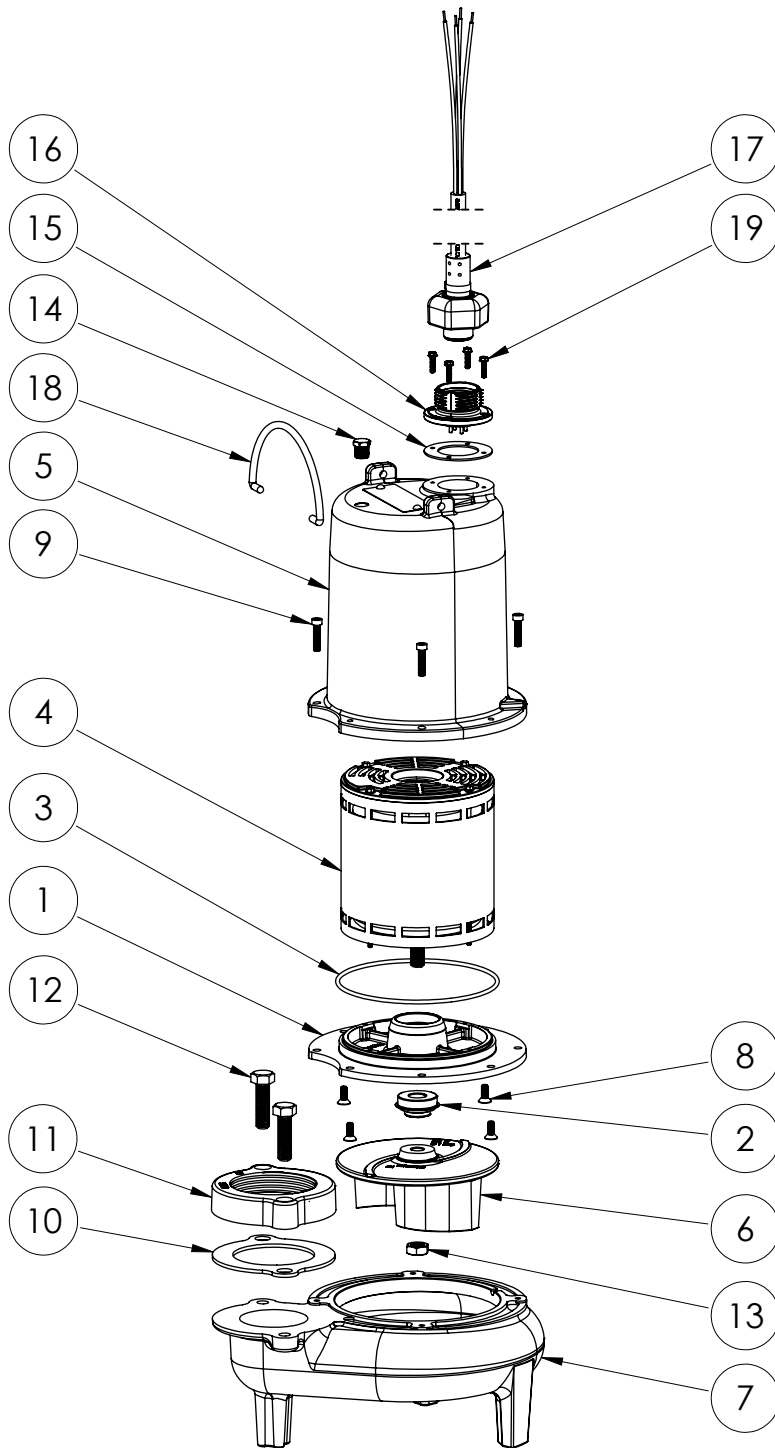

PART NOTES:

[1] - Part requires factory authorized service. Contact Liberty Pumps at 1-800-543-2550

LE73M3-3 (B72)

LE73M3-3**LE73M3-3 (B72)**

#	PART #	DESCRIPTION	QTY	Note
1	532600R	MOTOR SUPPORT PLATE	1	
2	5120000	5/8 INCH UNITIZED SHAFT SEAL	1	[1]
3	5617000	O-RING	1	
4	5342000	MOTOR	1	
5	531400R	MOTOR COVER	1	
6	5130000	IMPELLER, CAST IRON	1	
7	531500R	VOLUTE HOUSING	1	
8	8018000	1/4-20 x 5/8 SLOTTED FLAT HEAD BOLT	4	
9	8091000	1/4-20 x 1 HEX SOCKET HEAD BOLT	4	
10	8046000	1/2-20 HEX STAINLESS STEEL JAM NUT	1	
11	5071000	BRASS OIL PLUG	1	
12	5060000	CORD PLATE GASKET	1	
13	5629000	GRINDER CORDPLATE	1	
14	K001383	56310C0 35' CORD KIT	1	
15	3411200	HANDLE	1	
16	8064000	#8-32 x 5/8 HEX WASHER HEAD SCREW	4	
17	K001222	3" DISCHARGE KIT	1	
19	8103000	SCREW 1/4-20x5/8" HX SKT SS	2	

PART NOTES:

[1] - Part requires factory authorized service. Contact Liberty Pumps at 1-800-543-2550

LE73M3-3 (B62)

LE73M3-2B61

LE73M3-3**LE73M3-3 (B62)**

#	PART #	DESCRIPTION	QTY	Note
1	532600R	MOTOR SUPPORT PLATE	1	
2	5120000	5/8 INCH UNITIZED SHAFT SEAL	1	[1]
3	5617000	O-RING	1	
4	5342000	MOTOR	1	
5	531400R	MOTOR COVER	1	
6	5130000	IMPELLER, CAST IRON	1	
7	531500R	VOLUTE HOUSING	1	
8	8018000	1/4-20 x 5/8 SLOTTED FLAT HEAD BOLT	4	
9	8091000	1/4-20 x 1 HEX SOCKET HEAD BOLT	4	
10	5129000	FLANGE GASKET, FITS 2" OR 3"	1	
11	K001222	3" DISCHARGE KIT	1	
12	8037000	1/2-13 x 1-3/4 STAINLESS STEEL BOLT	2	
13	8046000	1/2-20 HEX STAINLESS STEEL JAM NUT	1	
14	5071000	BRASS OIL PLUG	1	
15	5060000	CORD PLATE GASKET	1	
16	5629000	GRINDER CORDPLATE	1	
17	K001356	POWER CORD, 35FT.	1	
18	K001095	STAINLESS STEEL HANDLE	1	
19	8064000	#8-32 x 5/8 HEX WASHER HEAD SCREW	4	