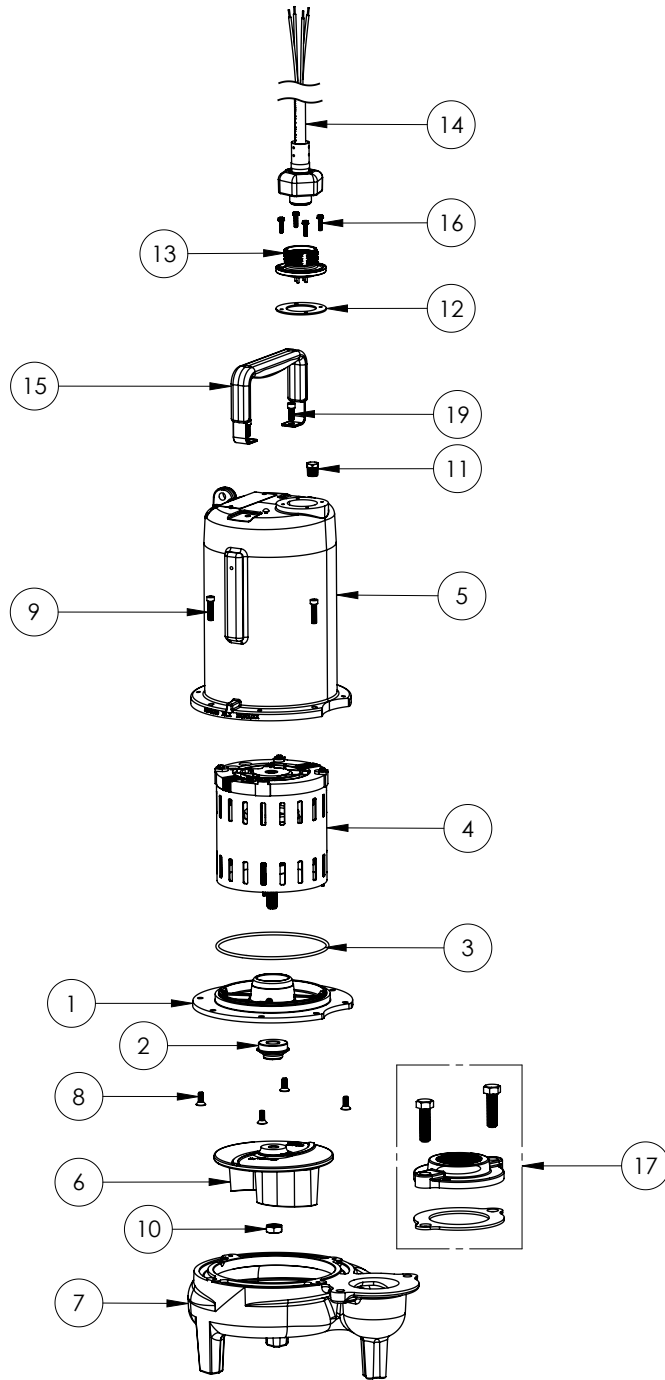

PART NOTES:

[1] - Part requires factory authorized service. Contact Liberty Pumps at 1-800-543-2550

LE73M2-2

LE73M2-2 (B62)

LE73M2-2**LE73M2-2 (B62)**

#	PART #	DESCRIPTION	QTY	Note
1	53260BR	MOTOR SUPPORT PLATE	1	
2	5120000	5/8 INCH UNITIZED SHAFT SEAL	1	[1]
3	5617000	O-RING	1	
4	5331000	MOTOR	1	[1]
5	531400R	MOTOR COVER	1	
6	5130000	IMPELLER, CAST IRON	1	
7	531500R	VOLUTE HOUSING	1	
8	8018000	1/4-20 x 5/8 SLOTTED FLAT HEAD BOLT	4	
9	8091000	1/4-20 x 1 HEX SOCKET HEAD BOLT	4	
13	8046000	1/2-20 HEX STAINLESS STEEL JAM NUT	1	
14	5071000	BRASS OIL PLUG	1	
15	5060000	CORD PLATE GASKET	1	
16	5629000	GRINDER CORDPLATE	1	
17	K001357	POWER CORD, 25FT	1	
18	K001095	STAINLESS STEEL HANDLE	1	
19	8064000	#8-32 x 5/8 HEX WASHER HEAD SCREW	4	
20	K001221	2" DISCHARGE KIT	1	

PART NOTES:

[1] - Part requires factory authorized service. Contact Liberty Pumps at 1-800-543-2550

LE73M2-2 (B72)

LE73M2-2**LE73M2-2 (B72)**

#	PART #	DESCRIPTION	QTY	Note
1	53260BR	MOTOR SUPPORT PLATE	1	
2	5120000	5/8 INCH UNITIZED SHAFT SEAL	1	[1]
3	5617000	O-RING	1	
4	5331000	MOTOR	1	[1]
5	531400R	MOTOR COVER	1	
6	5130000	IMPELLER, CAST IRON	1	
7	531500R	VOLUTE HOUSING	1	
8	8018000	1/4-20 x 5/8 SLOTTED FLAT HEAD BOLT	4	
9	8091000	1/4-20 x 1 HEX SOCKET HEAD BOLT	4	
10	8046000	1/2-20 HEX STAINLESS STEEL JAM NUT	1	
11	50710A0	PIPE PLUG, 1/4" HEX HD BRASS NPTF	1	
12	5060000	CORD PLATE GASKET	1	
13	5629000	GRINDER CORDPLATE	1	
14	K001357	POWER CORD, 25FT	1	
15	3411200	HANDLE	1	
16	8064000	#8-32 x 5/8 HEX WASHER HEAD SCREW	4	
17	K001221	2" DISCHARGE KIT	1	
19	8103000	SCREW 1/4-20x5/8" HX SKT SS	2	