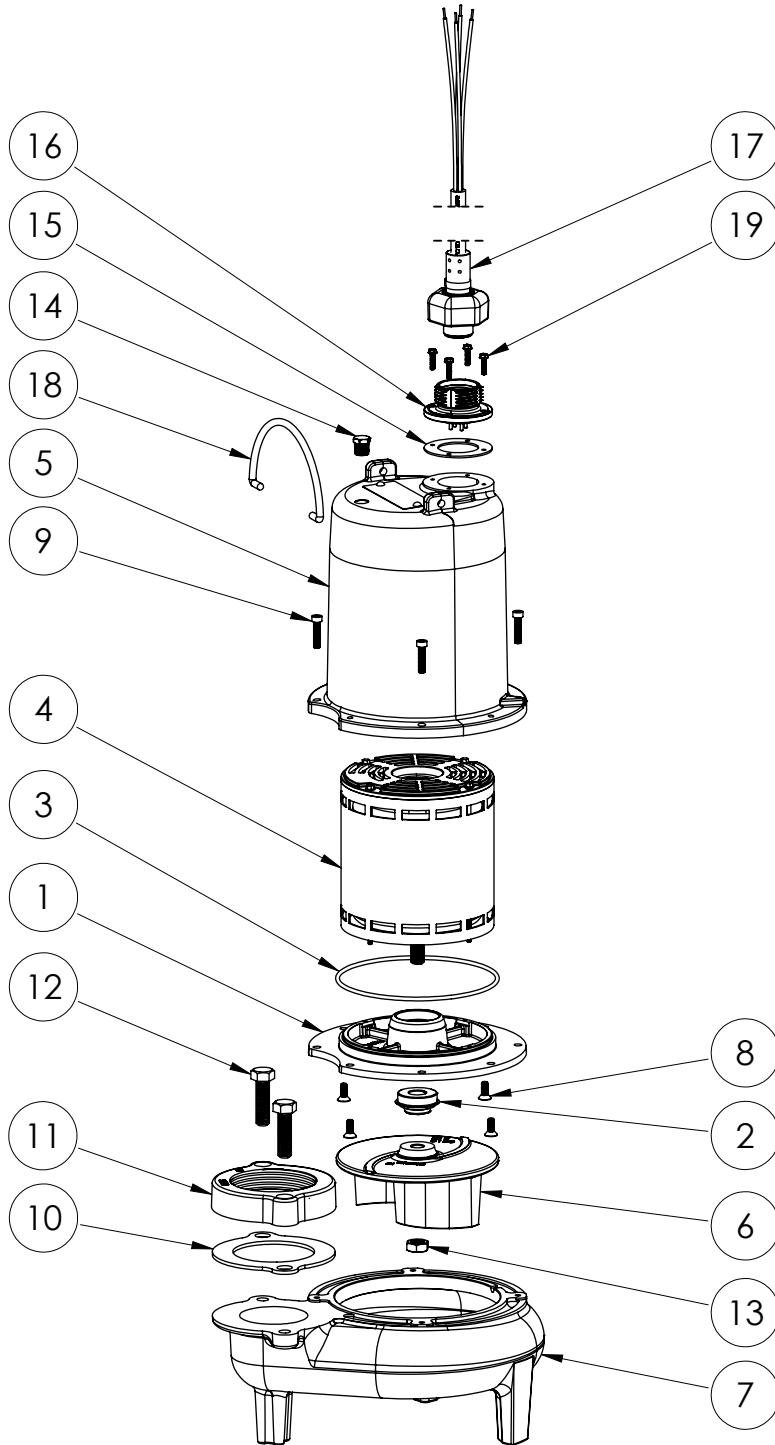

LE73M3-2 (B61)

LE73M3-2B61

LE73M3-2

LE73M3-2 (B61)

#	PART #	DESCRIPTION	QTY	Note
1	532600R	MOTOR SUPPORT PLATE	1	
2	5120000	5/8 INCH UNITIZED SHAFT SEAL	1	[1]
3	5617000	O-RING	1	
4	5342000	MOTOR	1	
5	531400R	MOTOR COVER	1	
6	5130000	IMPELLER, CAST IRON	1	
7	531500R	VOLUTE HOUSING	1	
8	8018000	1/4-20 x 5/8 SLOTTED FLAT HEAD BOLT	4	
9	8091000	1/4-20 x 1 HEX SOCKET HEAD BOLT	4	
10	5129000	FLANGE GASKET, FITS 2" OR 3"	1	
11	K001222	3" DISCHARGE KIT	1	
12	8037000	1/2-13 x 1-3/4 STAINLESS STEEL BOLT	2	
13	8046000	1/2-20 HEX STAINLESS STEEL JAM NUT	1	
14	5071000	BRASS OIL PLUG	1	
15	5060000	CORD PLATE GASKET	1	
16	5629000	GRINDER CORDPLATE	1	
17	K001357	POWER CORD, 25FT	1	
18	K001095	STAINLESS STEEL HANDLE	1	
19	8064000	#8-32 x 5/8 HEX WASHER HEAD SCREW	4	

PART NOTES:

[1] - Part requires factory authorized service. Contact Liberty Pumps at 1-800-543-2550