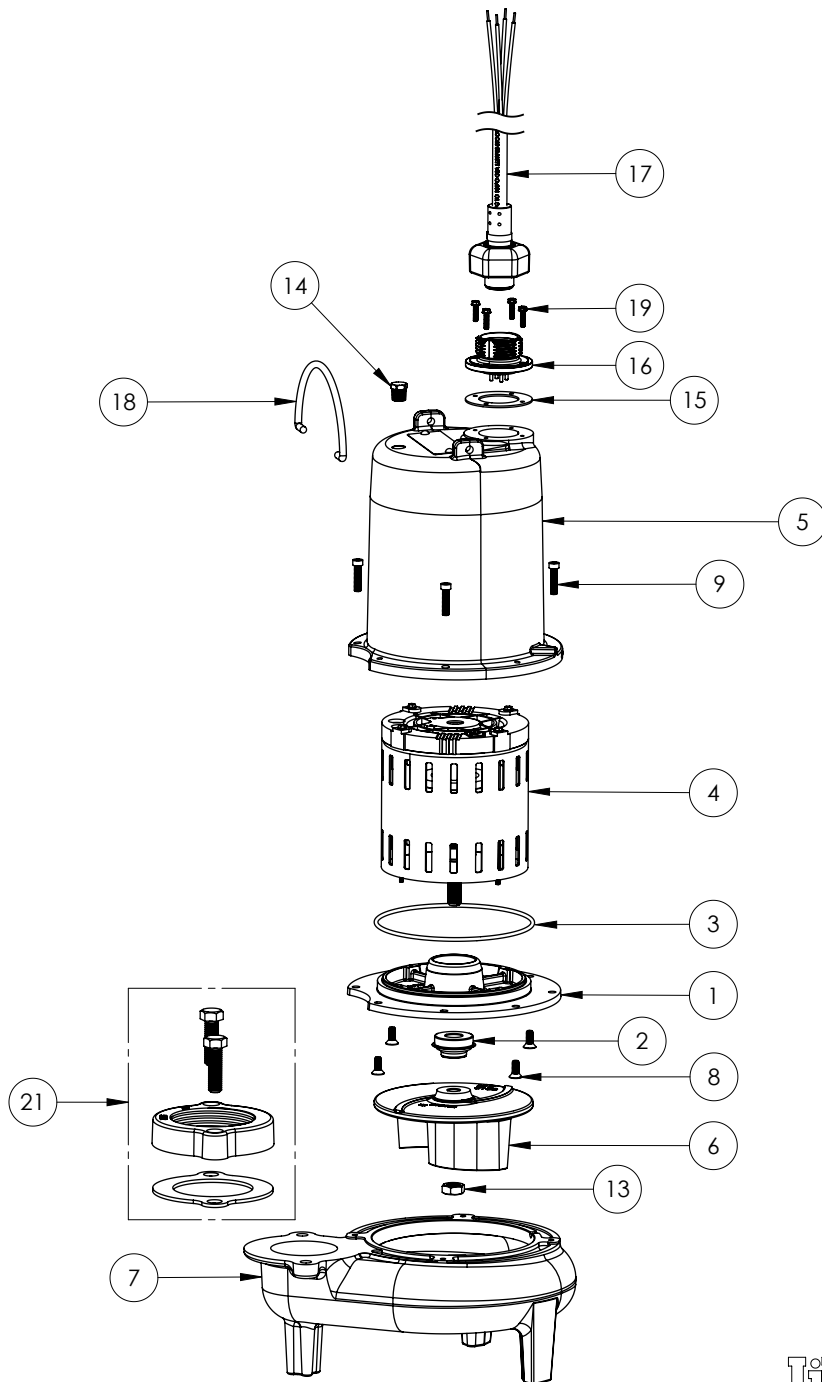

PART NOTES:

[1] - Part requires factory authorized service. Contact Liberty Pumps at 1-800-543-2550

LE73M3-2 (B61)

LE73M3-2B61

LE73M3-2**LE73M3-2 (B61)**

#	PART #	DESCRIPTION	QTY	Note
1	532600R	MOTOR SUPPORT PLATE	1	
2	5120000	5/8 INCH UNITIZED SHAFT SEAL	1	[1]
3	5617000	O-RING	1	
4	5342000	MOTOR	1	
5	531400R	MOTOR COVER	1	
6	5130000	IMPELLER, CAST IRON	1	
7	531500R	VOLUTE HOUSING	1	
8	8018000	1/4-20 x 5/8 SLOTTED FLAT HEAD BOLT	4	
9	8091000	1/4-20 x 1 HEX SOCKET HEAD BOLT	4	
10	5129000	FLANGE GASKET, FITS 2" OR 3"	1	
11	K001222	3" DISCHARGE KIT	1	
12	8037000	1/2-13 x 1-3/4 STAINLESS STEEL BOLT	2	
13	8046000	1/2-20 HEX STAINLESS STEEL JAM NUT	1	
14	5071000	BRASS OIL PLUG	1	
15	5060000	CORD PLATE GASKET	1	
16	5629000	GRINDER CORDPLATE	1	
17	K001357	POWER CORD, 25FT	1	
18	K001095	STAINLESS STEEL HANDLE	1	
19	8064000	#8-32 x 5/8 HEX WASHER HEAD SCREW	4	

PART NOTES:

[1] - Part requires factory authorized service. Contact Liberty Pumps at 1-800-543-2550

LE73M3-2 (B62)

LE73M3-2**LE73M3-2 (B62)**

#	PART #	DESCRIPTION	QTY	Note
1	53260BR	MOTOR SUPPORT PLATE	1	
2	5120000	5/8 INCH UNITIZED SHAFT SEAL	1	[1]
3	5617000	O-RING	1	
4	5331000	MOTOR	1	[1]
5	531400R	MOTOR COVER	1	
6	5130000	IMPELLER, CAST IRON	1	
7	531500R	VOLUTE HOUSING	1	
8	8018000	1/4-20 x 5/8 SLOTTED FLAT HEAD BOLT	4	
9	8091000	1/4-20 x 1 HEX SOCKET HEAD BOLT	4	
13	8046000	1/2-20 HEX STAINLESS STEEL JAM NUT	1	
14	5071000	BRASS OIL PLUG	1	
15	5060000	CORD PLATE GASKET	1	
16	5629000	GRINDER CORDPLATE	1	
17	K001357	POWER CORD, 25FT	1	
18	K001095	STAINLESS STEEL HANDLE	1	
19	8064000	#8-32 x 5/8 HEX WASHER HEAD SCREW	4	
21	K001222	3" DISCHARGE KIT	1	