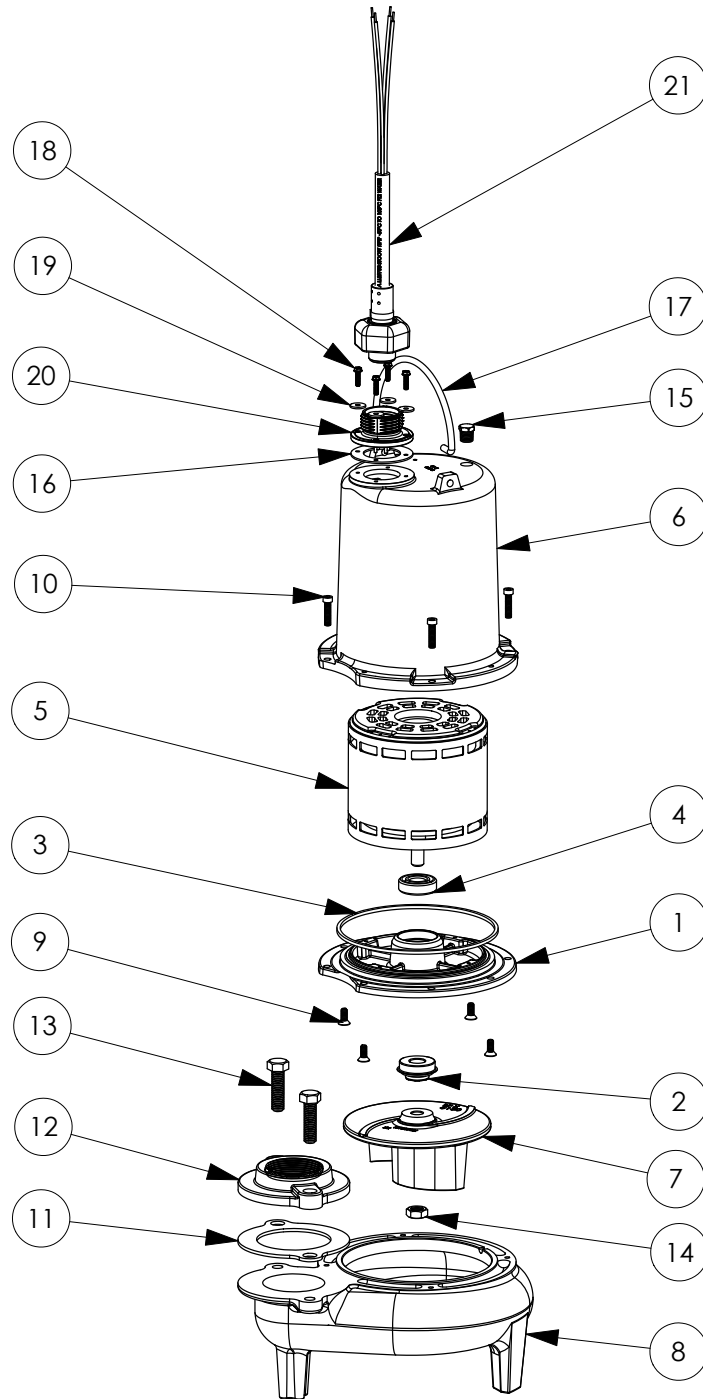

LE73M2-2 (B10)

LE73M2-2**LE73M2-2 (B10)**

#	PART #	DESCRIPTION	QTY	Note
1	510100R	MOTOR SUPPORT PLATE	1	
2	5120000	5/8 INCH UNITIZED SHAFT SEAL	1	[1]
3	5107000	MOTOR COVER SEALRING	1	[1]
4	5124000	BEARING	1	
5	5342000	MOTOR	1	
6	527700R	MOTOR COVER	1	
7	5130000	IMPELLER, CAST IRON	1	
8	510200R	VOLUTE HOUSING	1	
9	8018000	1/4-20 x 5/8 SLOTTED FLAT HEAD BOLT	4	
10	8091000	1/4-20 x 1 HEX SOCKET HEAD BOLT	4	
11	5129000	FLANGE GASKET, FITS 2" OR 3"	1	
12	K001221	2" DISCHARGE KIT	1	
13	8037000	1/2-13 x 1-3/4 STAINLESS STEEL BOLT	2	
14	8046000	1/2-20 HEX STAINLESS STEEL JAM NUT	1	
15	5071000	BRASS OIL PLUG	1	
16	5060000	CORD PLATE GASKET	1	
17	K001095	STAINLESS STEEL HANDLE	1	
18	8064000	#8-32 x 5/8 HEX WASHER HEAD SCREW	4	
19	5396000	CORD PLATE	1	
20	8140000	#8 FLAT WASHER TYPE B WIDE SS	4	
21	54000A0	POWER CORD KIT, CAST IRON 3PH 25ft CORD	1	
22	5397000	CORD PLATE NUT	1	

PART NOTES:

[1] - Part requires factory authorized service. Contact Liberty Pumps at 1-800-543-2550

LE73M2-2 (B25)

LE73M2-2**LE73M2-2 (B25)**

#	PART #	DESCRIPTION	QTY	Note
1	510100R	MOTOR SUPPORT PLATE	1	
2	5120000	5/8 INCH UNITIZED SHAFT SEAL	1	[1]
3	5107000	MOTOR COVER SEALRING	1	[1]
4	5124000	BEARING	1	
5	5342000	MOTOR	1	
6	527700R	MOTOR COVER	1	
7	5130000	IMPELLER, CAST IRON	1	
8	510200R	VOLUTE HOUSING	1	
9	8018000	1/4-20 x 5/8 SLOTTED FLAT HEAD BOLT	4	
10	8091000	1/4-20 x 1 HEX SOCKET HEAD BOLT	4	
11	5129000	FLANGE GASKET, FITS 2" OR 3"	1	
12	K001221	2" DISCHARGE KIT	1	
13	8037000	1/2-13 x 1-3/4 STAINLESS STEEL BOLT	2	
14	8046000	1/2-20 HEX STAINLESS STEEL JAM NUT	1	
15	5071000	BRASS OIL PLUG	1	
16	5060000	CORD PLATE GASKET	1	
17	K001095	STAINLESS STEEL HANDLE	1	
18	8064000	#8-32 x 5/8 HEX WASHER HEAD SCREW	4	
19	8140000	#8 FLAT WASHER TYPE B WIDE SS	4	
20	5629000	GRINDER CORDPLATE	1	
21	K001357	POWER CORD, 25FT	1	