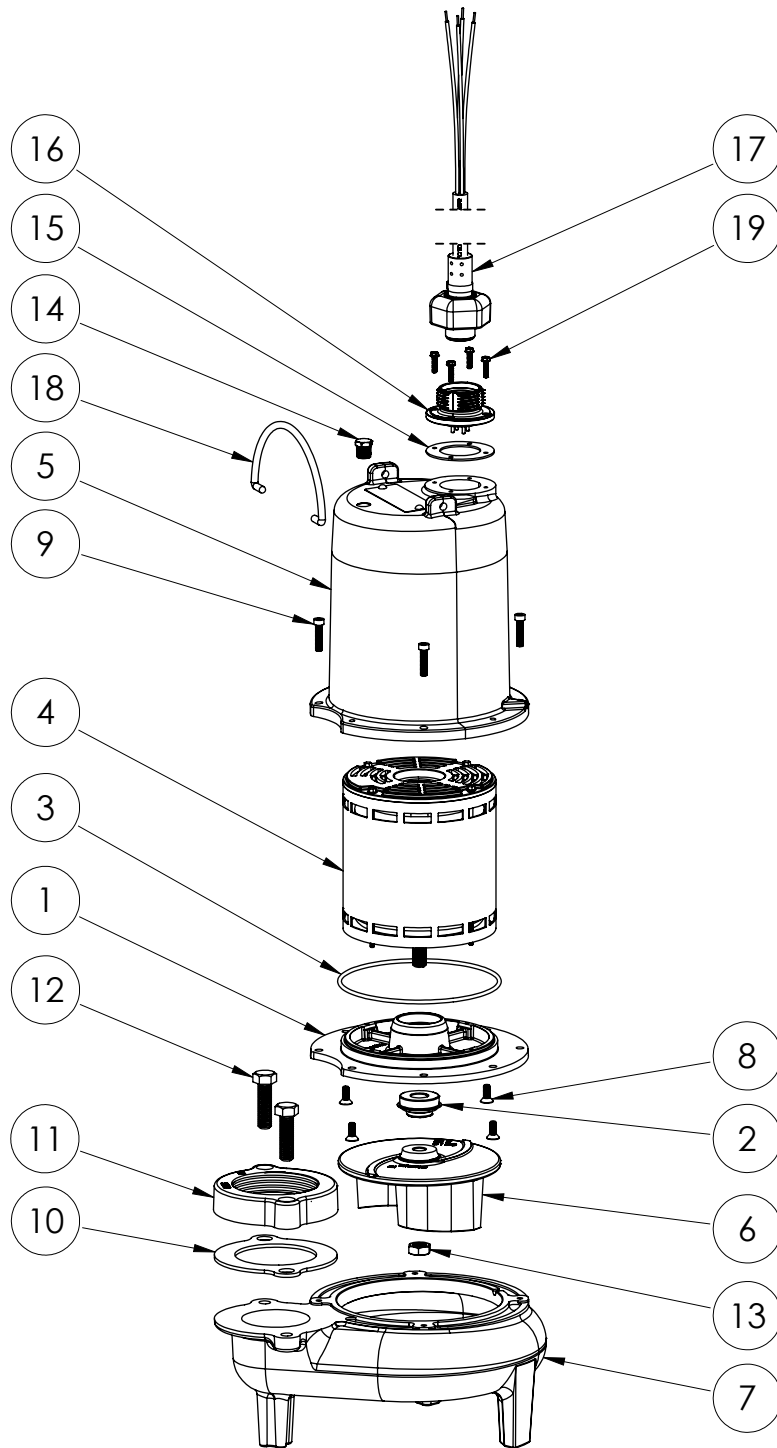

PART NOTES:

[1] - Part requires factory authorized service. Contact Liberty Pumps at 1-800-543-2550

LE73M3-2 (B72)

LE73M3-2**LE73M3-2 (B72)**

#	PART #	DESCRIPTION	QTY	Note
1	53260BR	MOTOR SUPPORT PLATE	1	
2	5120000	5/8 INCH UNITIZED SHAFT SEAL	1	[1]
3	5617000	O-RING	1	
4	5331000	MOTOR	1	[1]
5	531400R	MOTOR COVER	1	
6	5130000	IMPELLER, CAST IRON	1	
7	531500R	VOLUTE HOUSING	1	
8	8018000	1/4-20 x 5/8 SLOTTED FLAT HEAD BOLT	4	
9	8091000	1/4-20 x 1 HEX SOCKET HEAD BOLT	4	
10	8046000	1/2-20 HEX STAINLESS STEEL JAM NUT	1	
11	50710A0	PIPE PLUG, 1/4" HEX HD BRASS NPTF	1	
12	5060000	CORD PLATE GASKET	1	
13	5629000	GRINDER CORDPLATE	1	
14	K001357	POWER CORD, 25FT	1	
15	3411200	HANDLE	1	
16	8064000	#8-32 x 5/8 HEX WASHER HEAD SCREW	4	
18	K001222	3" DISCHARGE KIT	1	
19	8103000	SCREW 1/4-20x5/8" HX SKT SS	2	

PART NOTES:

[1] - Part requires factory authorized service. Contact Liberty Pumps at 1-800-543-2550

LE73M3-3 (B62)

LE73M3-2B61

LE73M3-3**LE73M3-3 (B62)**

#	PART #	DESCRIPTION	QTY	Note
1	532600R	MOTOR SUPPORT PLATE	1	
2	5120000	5/8 INCH UNITIZED SHAFT SEAL	1	[1]
3	5617000	O-RING	1	
4	5342000	MOTOR	1	
5	531400R	MOTOR COVER	1	
6	5130000	IMPELLER, CAST IRON	1	
7	531500R	VOLUTE HOUSING	1	
8	8018000	1/4-20 x 5/8 SLOTTED FLAT HEAD BOLT	4	
9	8091000	1/4-20 x 1 HEX SOCKET HEAD BOLT	4	
10	5129000	FLANGE GASKET, FITS 2" OR 3"	1	
11	K001222	3" DISCHARGE KIT	1	
12	8037000	1/2-13 x 1-3/4 STAINLESS STEEL BOLT	2	
13	8046000	1/2-20 HEX STAINLESS STEEL JAM NUT	1	
14	5071000	BRASS OIL PLUG	1	
15	5060000	CORD PLATE GASKET	1	
16	5629000	GRINDER CORDPLATE	1	
17	K001356	POWER CORD, 35FT.	1	
18	K001095	STAINLESS STEEL HANDLE	1	
19	8064000	#8-32 x 5/8 HEX WASHER HEAD SCREW	4	