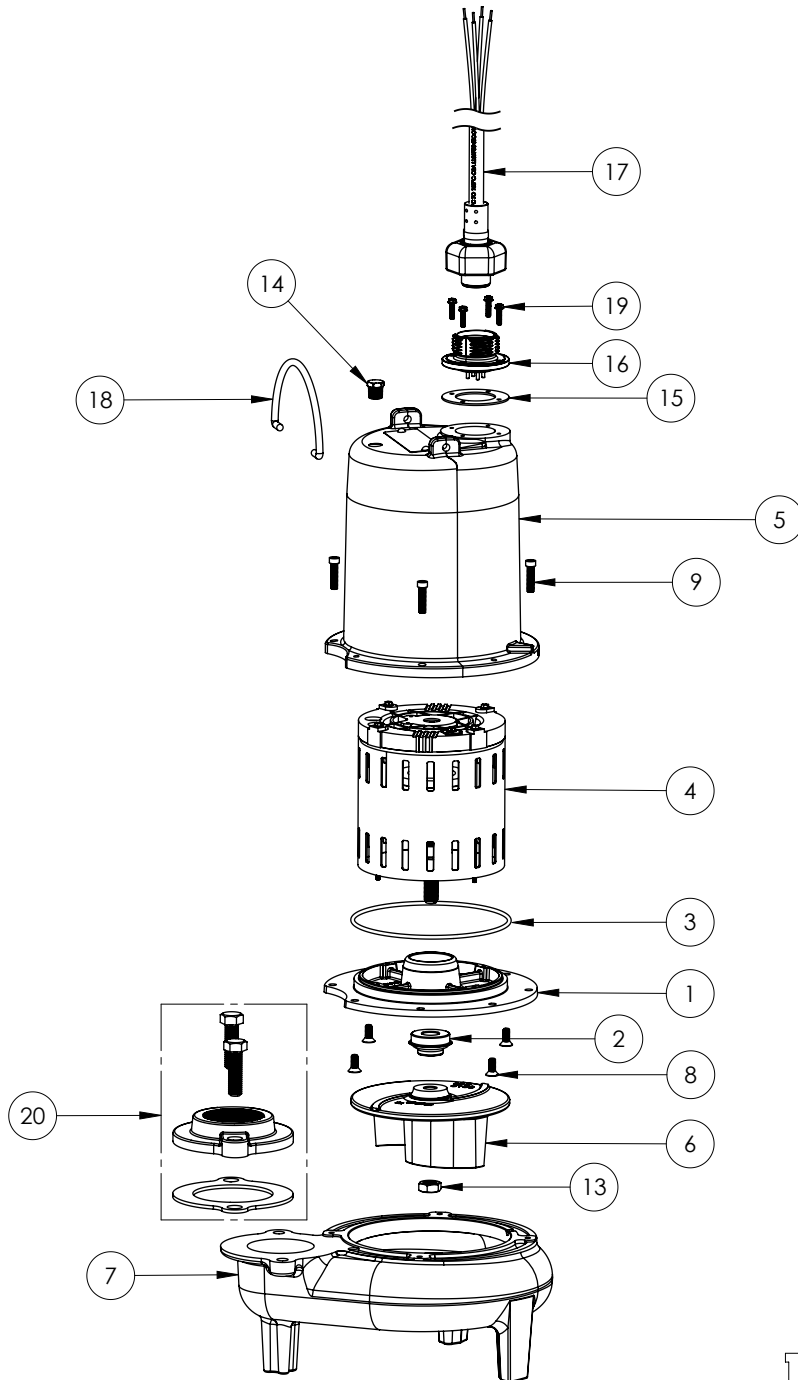

PART NOTES:

[1] - Part requires factory authorized service. Contact Liberty Pumps at 1-800-543-2550

LE73M2-2 (B61)

LE73M2-2B61

LE73M2-2**LE73M2-2 (B61)**

#	PART #	DESCRIPTION	QTY	Note
1	532600R	MOTOR SUPPORT PLATE	1	
2	5120000	5/8 INCH UNITIZED SHAFT SEAL	1	[1]
3	5617000	O-RING	1	
4	5342000	MOTOR	1	
5	531400R	MOTOR COVER	1	
6	5130000	IMPELLER, CAST IRON	1	
7	531500R	VOLUTE HOUSING	1	
8	8018000	1/4-20 x 5/8 SLOTTED FLAT HEAD BOLT	4	
9	8091000	1/4-20 x 1 HEX SOCKET HEAD BOLT	4	
10	5129000	FLANGE GASKET, FITS 2" OR 3"	1	
11	K001221	2" DISCHARGE KIT	1	
12	8037000	1/2-13 x 1-3/4 STAINLESS STEEL BOLT	2	
13	8046000	1/2-20 HEX STAINLESS STEEL JAM NUT	1	
14	5071000	BRASS OIL PLUG	1	
15	5060000	CORD PLATE GASKET	1	
16	5629000	GRINDER CORDPLATE	1	
17	K001357	POWER CORD, 25FT	1	
18	K001095	STAINLESS STEEL HANDLE	1	
19	8064000	#8-32 x 5/8 HEX WASHER HEAD SCREW	4	

PART NOTES:

[1] - Part requires factory authorized service. Contact Liberty Pumps at 1-800-543-2550

LE73M2-2

LE73M2-2 (B62)

LE73M2-2**LE73M2-2 (B62)**

#	PART #	DESCRIPTION	QTY	Note
1	53260BR	MOTOR SUPPORT PLATE	1	
2	5120000	5/8 INCH UNITIZED SHAFT SEAL	1	[1]
3	5617000	O-RING	1	
4	5331000	MOTOR	1	[1]
5	531400R	MOTOR COVER	1	
6	5130000	IMPELLER, CAST IRON	1	
7	531500R	VOLUTE HOUSING	1	
8	8018000	1/4-20 x 5/8 SLOTTED FLAT HEAD BOLT	4	
9	8091000	1/4-20 x 1 HEX SOCKET HEAD BOLT	4	
13	8046000	1/2-20 HEX STAINLESS STEEL JAM NUT	1	
14	5071000	BRASS OIL PLUG	1	
15	5060000	CORD PLATE GASKET	1	
16	5629000	GRINDER CORDPLATE	1	
17	K001357	POWER CORD, 25FT	1	
18	K001095	STAINLESS STEEL HANDLE	1	
19	8064000	#8-32 x 5/8 HEX WASHER HEAD SCREW	4	
20	K001221	2" DISCHARGE KIT	1	