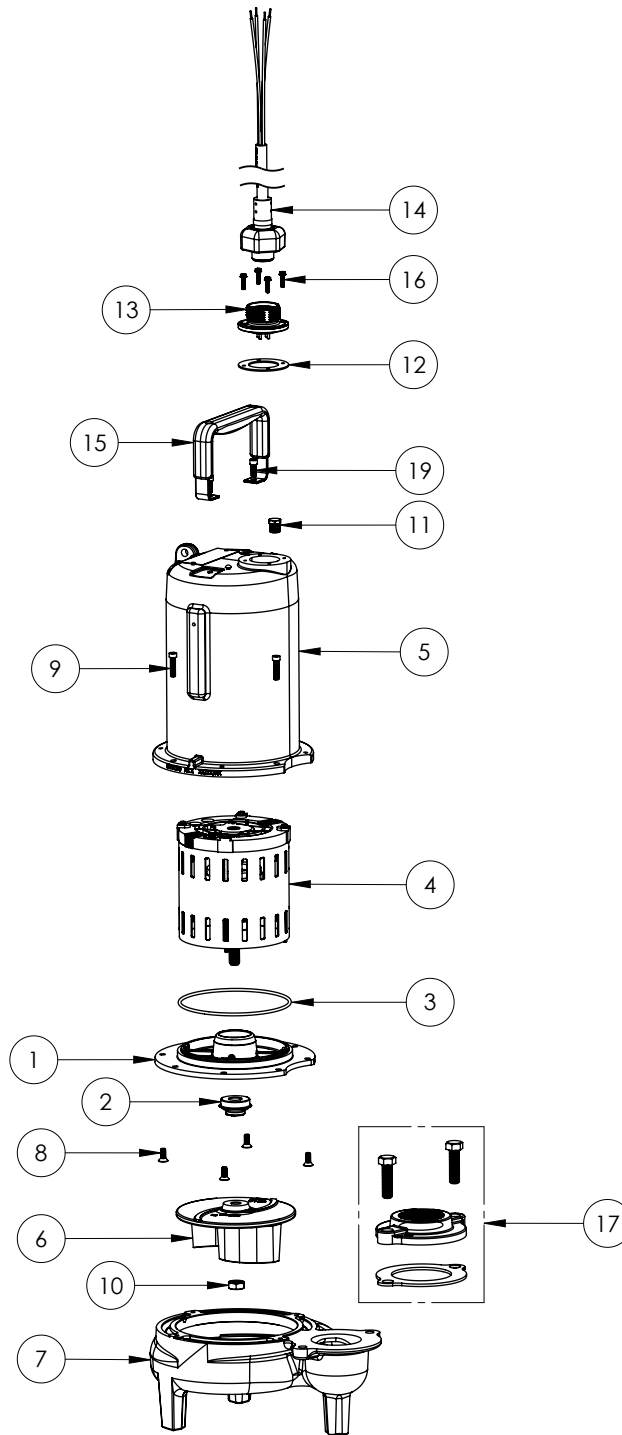

LE73M3-3 (B72)

LE73M3-3

LE73M3-3 (B72)

#	PART #	DESCRIPTION	QTY	Note
1	532600R	MOTOR SUPPORT PLATE	1	
2	5120000	5/8 INCH UNITIZED SHAFT SEAL	1	[1]
3	5617000	O-RING	1	
4	5342000	MOTOR	1	
5	531400R	MOTOR COVER	1	
6	5130000	IMPELLER, CAST IRON	1	
7	531500R	VOLUTE HOUSING	1	
8	8018000	1/4-20 x 5/8 SLOTTED FLAT HEAD BOLT	4	
9	8091000	1/4-20 x 1 HEX SOCKET HEAD BOLT	4	
10	8046000	1/2-20 HEX STAINLESS STEEL JAM NUT	1	
11	5071000	BRASS OIL PLUG	1	
12	5060000	CORD PLATE GASKET	1	
13	5629000	GRINDER CORDPLATE	1	
14	K001383	56310C0 35' CORD KIT	1	
15	3411200	HANDLE	1	
16	8064000	#8-32 x 5/8 HEX WASHER HEAD SCREW	4	
17	K001222	3" DISCHARGE KIT	1	
19	8103000	SCREW 1/4-20x5/8" HX SKT SS	2	

PART NOTES:

[1] - Part requires factory authorized service. Contact Liberty Pumps at 1-800-543-2550