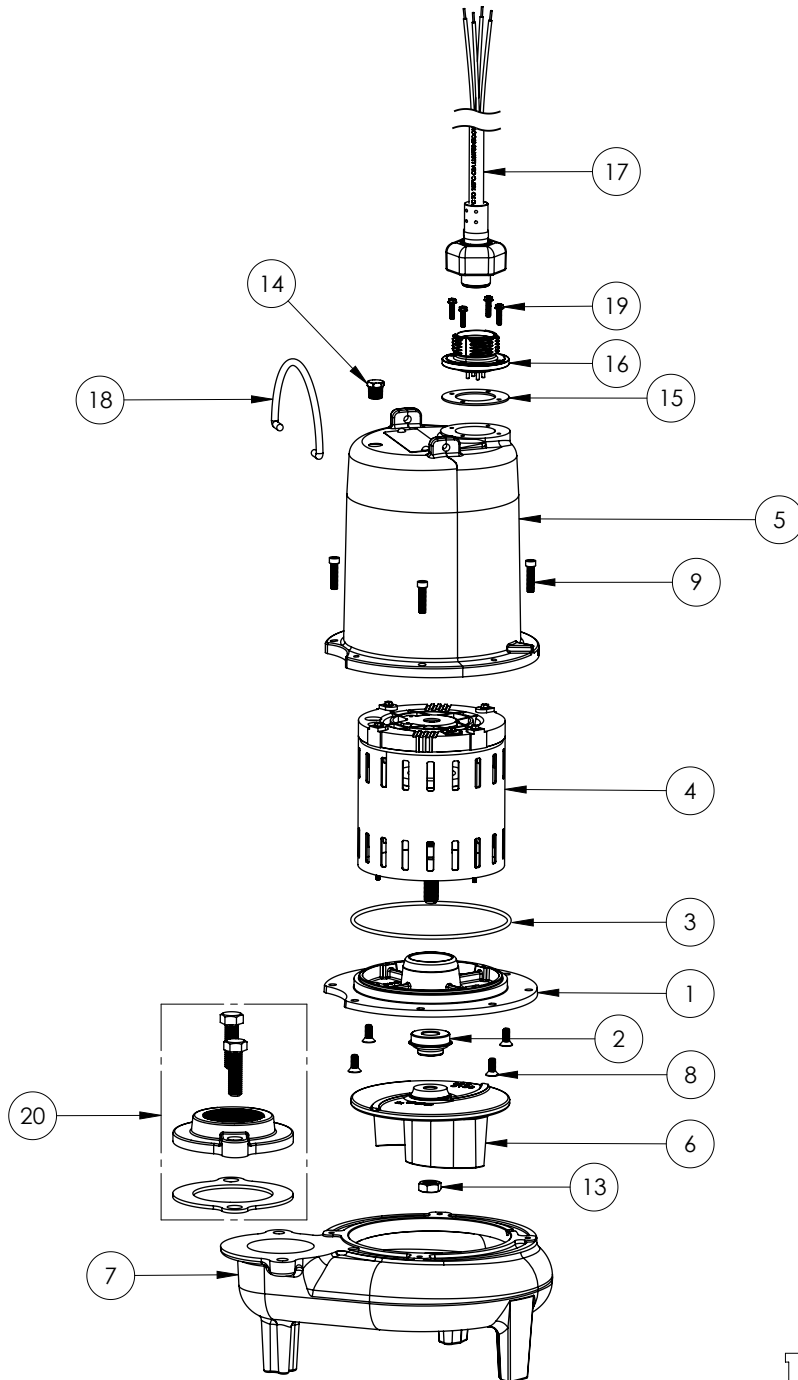

LE73M2-2

LE73M2-2 (B62)

LE73M2-2

LE73M2-2 (B62)

#	PART #	DESCRIPTION	QTY	Note
1	53260BR	MOTOR SUPPORT PLATE	1	
2	5120000	5/8 INCH UNITIZED SHAFT SEAL	1	[1]
3	5617000	O-RING	1	
4	5331000	MOTOR	1	[1]
5	531400R	MOTOR COVER	1	
6	5130000	IMPELLER, CAST IRON	1	
7	531500R	VOLUTE HOUSING	1	
8	8018000	1/4-20 x 5/8 SLOTTED FLAT HEAD BOLT	4	
9	8091000	1/4-20 x 1 HEX SOCKET HEAD BOLT	4	
13	8046000	1/2-20 HEX STAINLESS STEEL JAM NUT	1	
14	5071000	BRASS OIL PLUG	1	
15	5060000	CORD PLATE GASKET	1	
16	5629000	GRINDER CORDPLATE	1	
17	K001357	POWER CORD, 25FT	1	
18	K001095	STAINLESS STEEL HANDLE	1	
19	8064000	#8-32 x 5/8 HEX WASHER HEAD SCREW	4	
20	K001221	2" DISCHARGE KIT	1	

PART NOTES:

[1] - Part requires factory authorized service. Contact Liberty Pumps at 1-800-543-2550