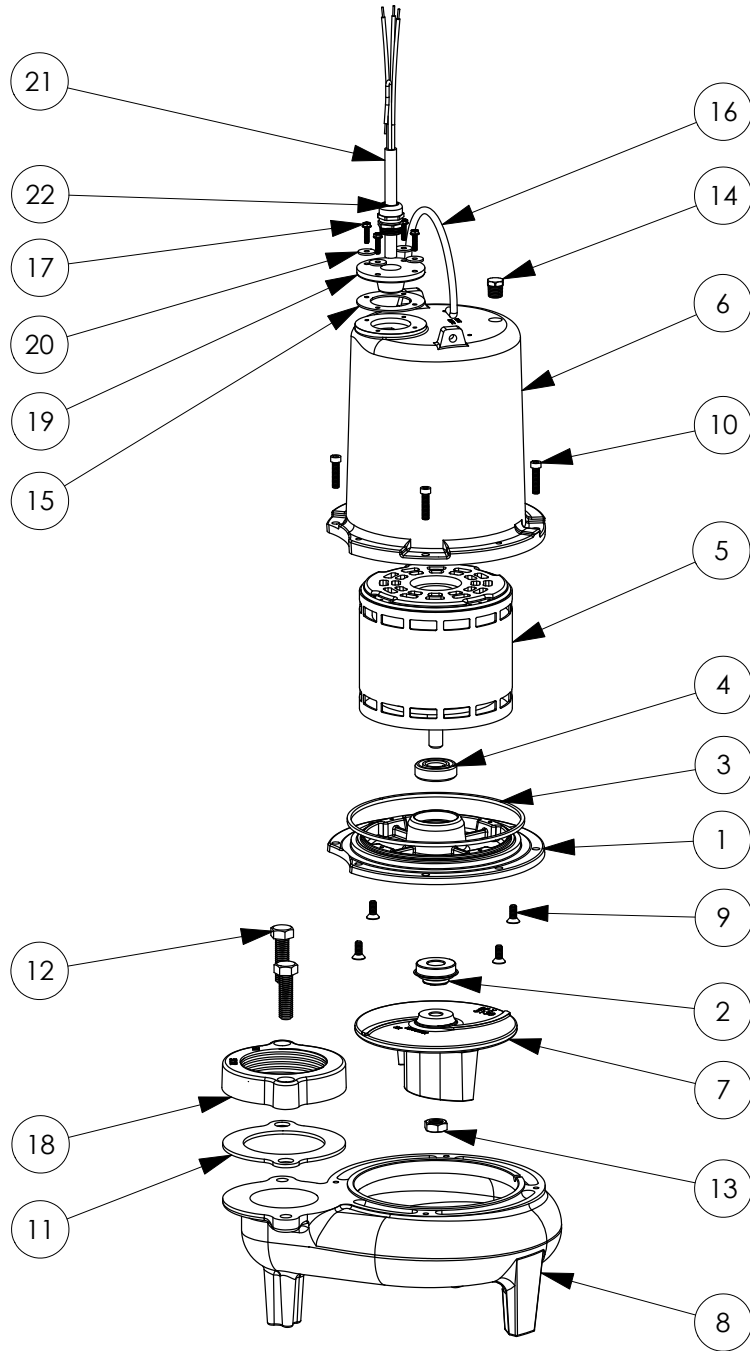

PART NOTES:

[1] - Part requires factory authorized service. Contact Liberty Pumps at 1-800-543-2550

LE73M2-3 (B72)

LE73M2-3**LE73M2-3 (B72)**

#	PART #	DESCRIPTION	QTY	Note
1	53260BR	MOTOR SUPPORT PLATE	1	
2	5120000	5/8 INCH UNITIZED SHAFT SEAL	1	[1]
3	5617000	O-RING	1	
4	5331000	MOTOR	1	[1]
5	531400R	MOTOR COVER	1	
6	5130000	IMPELLER, CAST IRON	1	
7	531500R	VOLUTE HOUSING	1	
8	8018000	1/4-20 x 5/8 SLOTTED FLAT HEAD BOLT	4	
9	8091000	1/4-20 x 1 HEX SOCKET HEAD BOLT	4	
10	8046000	1/2-20 HEX STAINLESS STEEL JAM NUT	1	
11	50710A0	PIPE PLUG, 1/4" HEX HD BRASS NPTF	1	
12	5060000	CORD PLATE GASKET	1	
13	5629000	GRINDER CORDPLATE	1	
14	K001383	56310C0 35' CORD KIT	1	
15	3411200	HANDLE	1	
16	8064000	#8-32 x 5/8 HEX WASHER HEAD SCREW	4	
17	K001221	2" DISCHARGE KIT	1	
19	8103000	SCREW 1/4-20x5/8" HX SKT SS	2	

PART NOTES:

[1] - Part requires factory authorized service. Contact Liberty Pumps at 1-800-543-2550

LE73M3-2

LE73M3-2 (B10)

LE73M3-2**LE73M3-2 (B10)**

#	PART #	DESCRIPTION	QTY	Note
1	510100R	MOTOR SUPPORT PLATE	1	
2	5120000	5/8 INCH UNITIZED SHAFT SEAL	1	[1]
3	5107000	MOTOR COVER SEALRING	1	[1]
4	5124000	BEARING	1	
5	5342000	MOTOR	1	
6	527700R	MOTOR COVER	1	
7	5130000	IMPELLER, CAST IRON	1	
8	510200R	VOLUTE HOUSING	1	
9	8018000	1/4-20 x 5/8 SLOTTED FLAT HEAD BOLT	4	
10	8091000	1/4-20 x 1 HEX SOCKET HEAD BOLT	4	
11	5129000	FLANGE GASKET, FITS 2" OR 3"	1	
12	8037000	1/2-13 x 1-3/4 STAINLESS STEEL BOLT	2	
13	8046000	1/2-20 HEX STAINLESS STEEL JAM NUT	1	
14	5071000	BRASS OIL PLUG	1	
15	5060000	CORD PLATE GASKET	1	
16	K001095	STAINLESS STEEL HANDLE	1	
17	8064000	#8-32 x 5/8 HEX WASHER HEAD SCREW	4	
18	K001222	3" DISCHARGE KIT	1	
19	5396000	CORD PLATE	1	
20	8140000	#8 FLAT WASHER TYPE B WIDE SS	4	
21	54000A0	POWER CORD KIT, CAST IRON 3PH 25ft CORD	1	
22	5397000	CORD PLATE NUT	1	