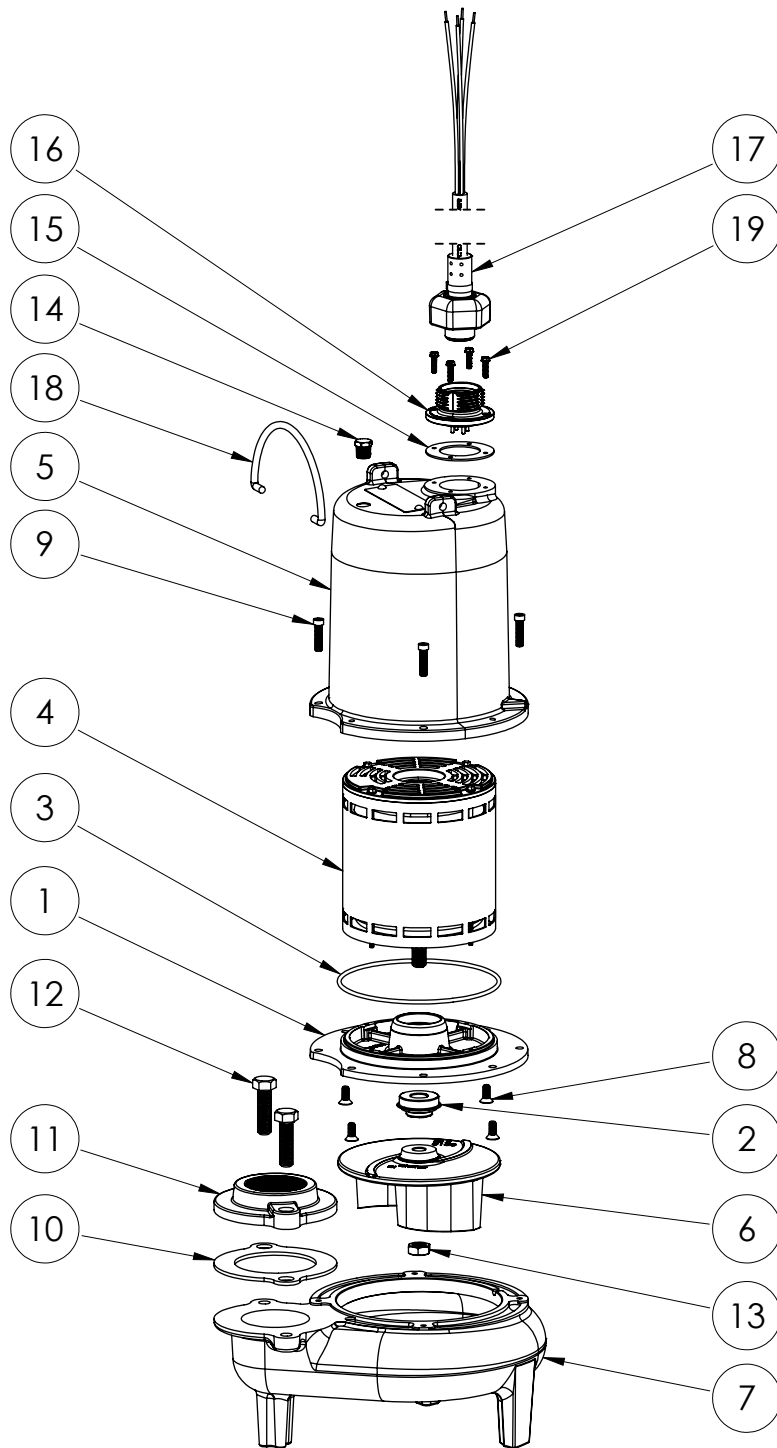

LE73M2-2 (B61)

LE73M2-2B61

LE73M2-2

LE73M2-2 (B61)

#	PART #	DESCRIPTION	QTY	Note
1	532600R	MOTOR SUPPORT PLATE	1	
2	5120000	5/8 INCH UNITIZED SHAFT SEAL	1	[1]
3	5617000	O-RING	1	
4	5342000	MOTOR	1	
5	531400R	MOTOR COVER	1	
6	5130000	IMPELLER, CAST IRON	1	
7	531500R	VOLUTE HOUSING	1	
8	8018000	1/4-20 x 5/8 SLOTTED FLAT HEAD BOLT	4	
9	8091000	1/4-20 x 1 HEX SOCKET HEAD BOLT	4	
10	5129000	FLANGE GASKET, FITS 2" OR 3"	1	
11	K001221	2" DISCHARGE KIT	1	
12	8037000	1/2-13 x 1-3/4 STAINLESS STEEL BOLT	2	
13	8046000	1/2-20 HEX STAINLESS STEEL JAM NUT	1	
14	5071000	BRASS OIL PLUG	1	
15	5060000	CORD PLATE GASKET	1	
16	5629000	GRINDER CORDPLATE	1	
17	K001357	POWER CORD, 25FT	1	
18	K001095	STAINLESS STEEL HANDLE	1	
19	8064000	#8-32 x 5/8 HEX WASHER HEAD SCREW	4	

PART NOTES:

[1] - Part requires factory authorized service. Contact Liberty Pumps at 1-800-543-2550