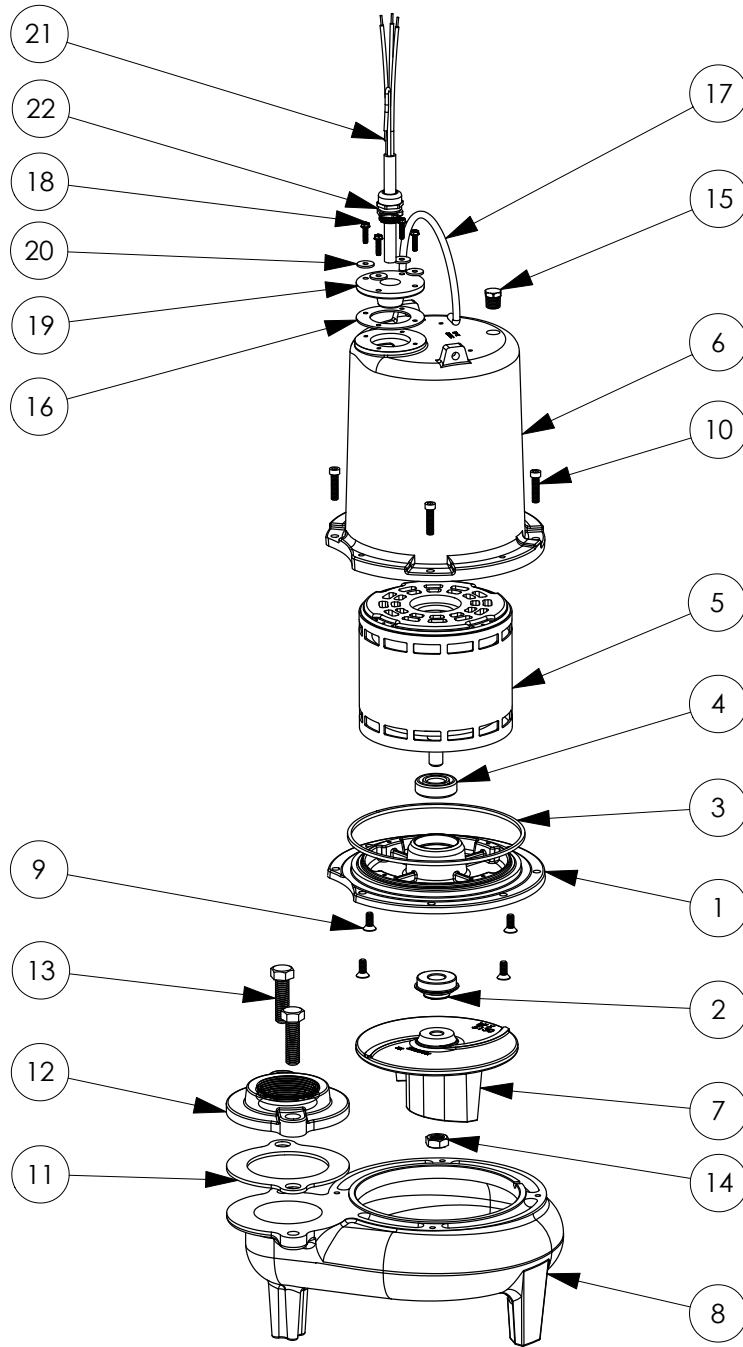

PART NOTES:

[1] - Part requires factory authorized service. Contact Liberty Pumps at 1-800-543-2550

LE73M2-2 (B72)

LE73M2-2**LE73M2-2 (B72)**

#	PART #	DESCRIPTION	QTY	Note
1	53260BR	MOTOR SUPPORT PLATE	1	
2	5120000	5/8 INCH UNITIZED SHAFT SEAL	1	[1]
3	5617000	O-RING	1	
4	5331000	MOTOR	1	[1]
5	531400R	MOTOR COVER	1	
6	5130000	IMPELLER, CAST IRON	1	
7	531500R	VOLUTE HOUSING	1	
8	8018000	1/4-20 x 5/8 SLOTTED FLAT HEAD BOLT	4	
9	8091000	1/4-20 x 1 HEX SOCKET HEAD BOLT	4	
10	8046000	1/2-20 HEX STAINLESS STEEL JAM NUT	1	
11	50710A0	PIPE PLUG, 1/4" HEX HD BRASS NPTF	1	
12	5060000	CORD PLATE GASKET	1	
13	5629000	GRINDER CORDPLATE	1	
14	K001357	POWER CORD, 25FT	1	
15	3411200	HANDLE	1	
16	8064000	#8-32 x 5/8 HEX WASHER HEAD SCREW	4	
17	K001221	2" DISCHARGE KIT	1	
19	8103000	SCREW 1/4-20x5/8" HX SKT SS	2	

PART NOTES:

[1] - Part requires factory authorized service. Contact Liberty Pumps at 1-800-543-2550

LE73M2-2 (B10)

LE73M2-2**LE73M2-2 (B10)**

#	PART #	DESCRIPTION	QTY	Note
1	510100R	MOTOR SUPPORT PLATE	1	
2	5120000	5/8 INCH UNITIZED SHAFT SEAL	1	[1]
3	5107000	MOTOR COVER SEALRING	1	[1]
4	5124000	BEARING	1	
5	5342000	MOTOR	1	
6	527700R	MOTOR COVER	1	
7	5130000	IMPELLER, CAST IRON	1	
8	510200R	VOLUTE HOUSING	1	
9	8018000	1/4-20 x 5/8 SLOTTED FLAT HEAD BOLT	4	
10	8091000	1/4-20 x 1 HEX SOCKET HEAD BOLT	4	
11	5129000	FLANGE GASKET, FITS 2" OR 3"	1	
12	K001221	2" DISCHARGE KIT	1	
13	8037000	1/2-13 x 1-3/4 STAINLESS STEEL BOLT	2	
14	8046000	1/2-20 HEX STAINLESS STEEL JAM NUT	1	
15	5071000	BRASS OIL PLUG	1	
16	5060000	CORD PLATE GASKET	1	
17	K001095	STAINLESS STEEL HANDLE	1	
18	8064000	#8-32 x 5/8 HEX WASHER HEAD SCREW	4	
19	5396000	CORD PLATE	1	
20	8140000	#8 FLAT WASHER TYPE B WIDE SS	4	
21	54000A0	POWER CORD KIT, CAST IRON 3PH 25ft CORD	1	
22	5397000	CORD PLATE NUT	1	