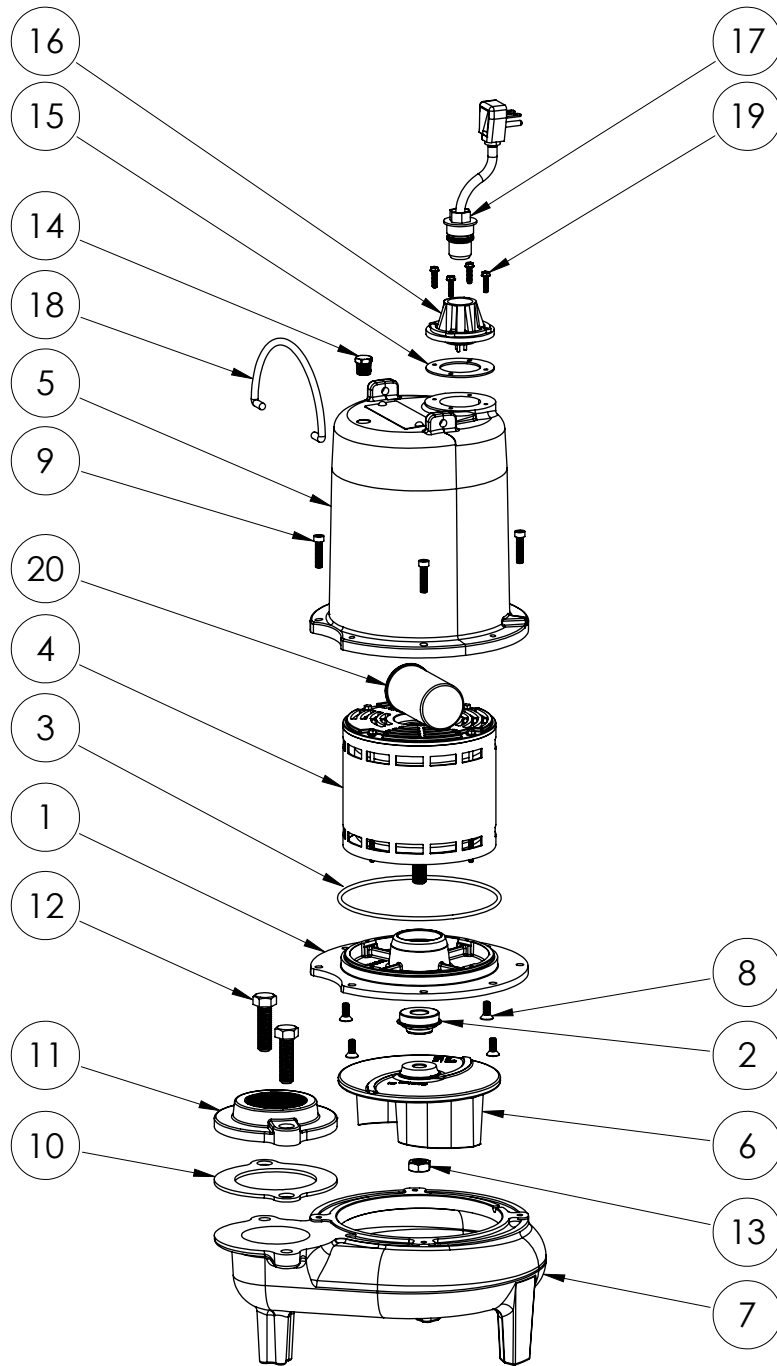

LE72M2-2 (B61)

LE72M2-2B61

LE72M2-2

LE72M2-2 (B61)

#	PART #	DESCRIPTION	QTY	Note
1	532600R	MOTOR SUPPORT PLATE	1	
2	5120000	5/8 INCH UNITIZED SHAFT SEAL	1	[1]
3	5617000	O-RING	1	
4	5341000	MOTOR	1	
5	531400R	MOTOR COVER	1	
6	5130000	IMPELLER, CAST IRON	1	
7	531500R	VOLUTE HOUSING	1	
8	8018000	1/4-20 x 5/8 SLOTTED FLAT HEAD BOLT	4	
9	8091000	1/4-20 x 1 HEX SOCKET HEAD BOLT	4	
10	5129000	FLANGE GASKET, FITS 2" OR 3"	1	
11	K001221	2" DISCHARGE KIT	1	
12	8037000	1/2-13 x 1-3/4 STAINLESS STEEL BOLT	2	
13	8046000	1/2-20 HEX STAINLESS STEEL JAM NUT	1	
14	5071000	BRASS OIL PLUG	1	
15	5060000	CORD PLATE GASKET	1	
16	5014000	CORD PLATE	1	
17	K001059	POWER CORD, 230V, 25 FOOT CORD	1	
18	K001095	STAINLESS STEEL HANDLE	1	
19	8064000	#8-32 x 5/8 HEX WASHER HEAD SCREW	4	
20	51190F0	CAPACITOR	1	

PART NOTES:

[1] - Part requires factory authorized service. Contact Liberty Pumps at 1-800-543-2550