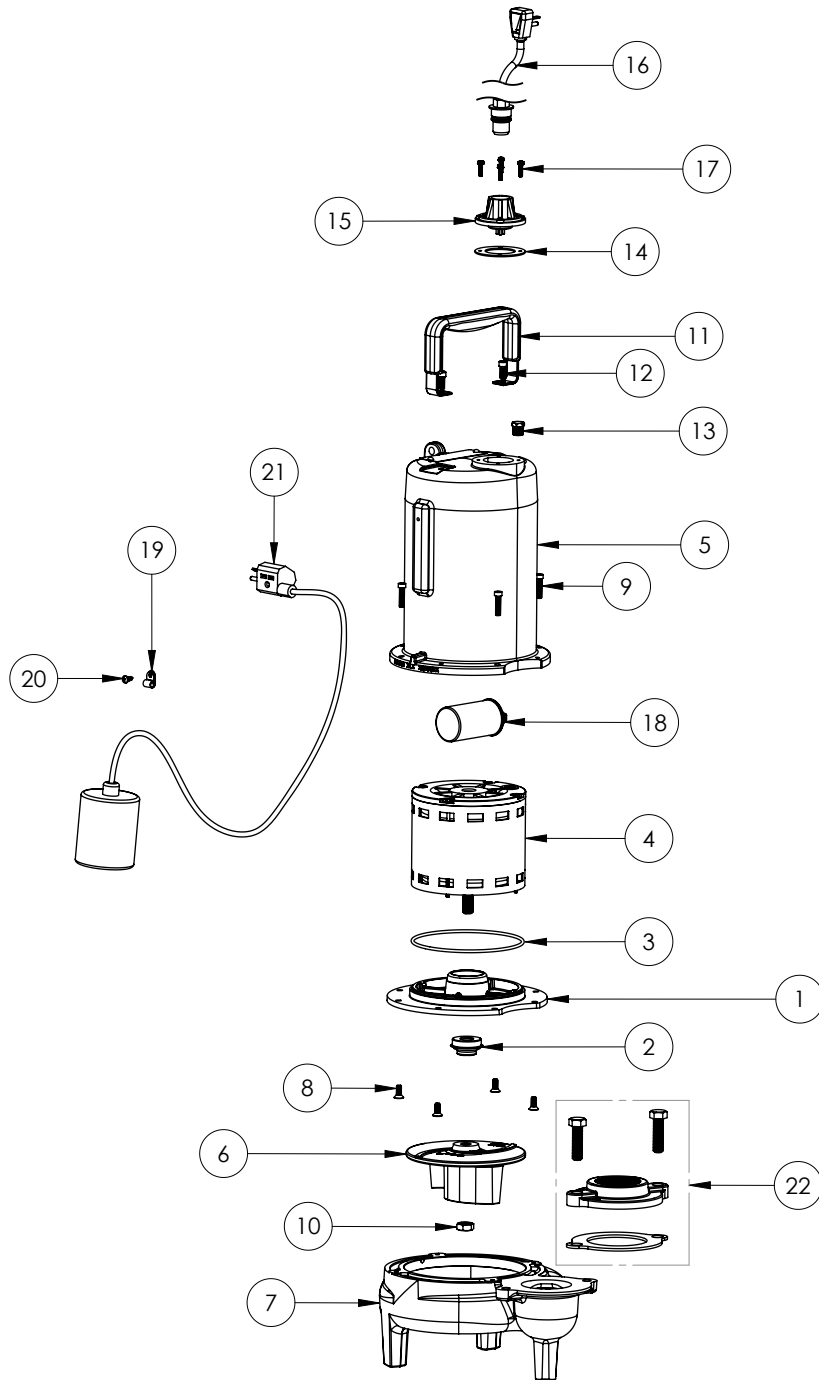

PART NOTES:

[1] - Part requires factory authorized service. Contact Liberty Pumps at 1-800-543-2550

LE72A2

LE72A2 (B62)

Liberty
Pumps

LE72A2**LE72A2 (B62)**

#	PART #	DESCRIPTION	QTY	Note
1	53260BR	MOTOR SUPPORT PLATE	1	
2	5120000	5/8 INCH UNITIZED SHAFT SEAL	1	[1]
3	5617000	O-RING	1	
4	5333000	MOTOR	1	[1]
5	531400R	MOTOR COVER	1	
6	5130000	IMPELLER, CAST IRON	1	
7	531500R	VOLUTE HOUSING	1	
8	8018000	1/4-20 x 5/8 SLOTTED FLAT HEAD BOLT	4	
9	8091000	1/4-20 x 1 HEX SOCKET HEAD BOLT	4	
13	8046000	1/2-20 HEX STAINLESS STEEL JAM NUT	1	
14	5071000	BRASS OIL PLUG	1	
15	5060000	CORD PLATE GASKET	1	
16	5014000	CORD PLATE	1	
17	K001058	POWER CORD, 10FT. 230V	1	
18	K001095	STAINLESS STEEL HANDLE	1	
19	8064000	#8-32 x 5/8 HEX WASHER HEAD SCREW	4	
20	51190F0	CAPACITOR	1	
21	5070000	FLOAT SWITCH SUPPORT	1	
22	8014000	CABLE CLAMP	1	
23	8082000	#10-24 x 3/8 EPOXY LOCK SCREW	1	
24	8002000	#10-24 STAINLESS STEEL HEX	1	
25	K001019	61140A0 PUMP SWITCH, 10' 230V, INCLUDES MOUNTING HARDWARE	1	
26	K001221	2" DISCHARGE KIT	1	

PART NOTES:

[1] - Part requires factory authorized service. Contact Liberty Pumps at 1-800-543-2550

LE72A2

LE72A2 (B71)

Liberty
Pumps

LE72A2**LE72A2 (B71)**

#	PART #	DESCRIPTION	QTY	Note
1	53260AR	MOTOR PLATE	1	
2	5120000	5/8 INCH UNITIZED SHAFT SEAL	1	[1]
3	5617000	O-RING	1	
4	5341200	MOTOR ASSY ADDFUL	1	[1]
5	531400R	MOTOR COVER	1	
6	5130000	IMPELLER, CAST IRON	1	
7	531500R	VOLUTE HOUSING	1	
8	8018000	1/4-20 x 5/8 SLOTTED FLAT HEAD BOLT	4	
9	8091000	1/4-20 x 1 HEX SOCKET HEAD BOLT	4	
10	8046000	1/2-20 HEX STAINLESS STEEL JAM NUT	1	
11	3411200	HANDLE	1	
12	8103000	SCREW 1/4-20x5/8" HX SKT SS	2	
13	5071000	BRASS OIL PLUG	1	
14	5060000	CORD PLATE GASKET	1	
15	5014000	CORD PLATE	1	
16	K001058	POWER CORD, 10FT. 230V	1	
17	8064000	#8-32 x 5/8 HEX WASHER HEAD SCREW	4	
18	51190F0	CAPACITOR	1	
19	8067000	CABLE CLAMP	1	
20	8082000	#10-24 x 3/8 EPOXY LOCK SCREW	1	
21	K001019	61140A0 PUMP SWITCH, 10' 230V, INCLUDES MOUNTING HARDWARE	1	
22	K001221	2" DISCHARGE KIT	1	