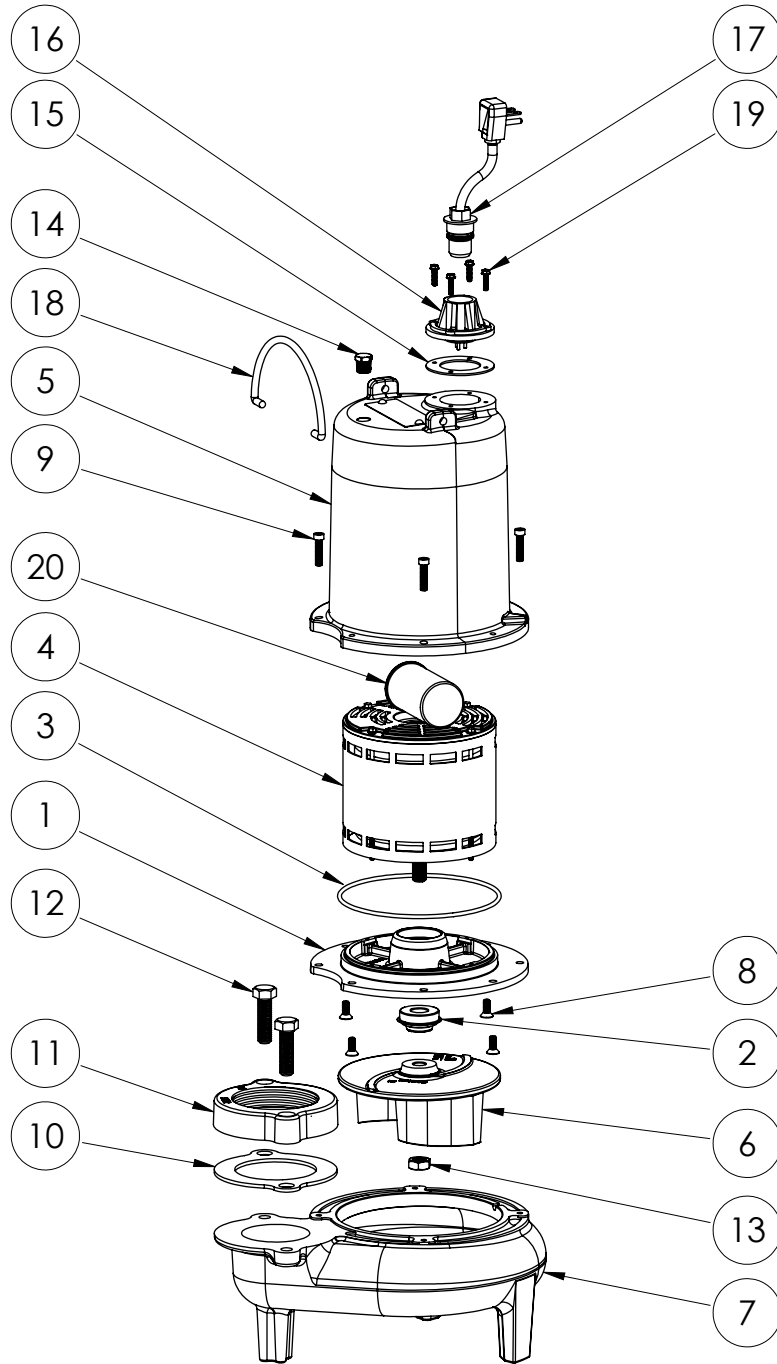

LE72M3-2 (B61)

LE72M3-2B61

LE72M3-2

LE72M3-2 (B61)

#	PART #	DESCRIPTION	QTY	Note
1	532600R	MOTOR SUPPORT PLATE	1	
2	5120000	5/8 INCH UNITIZED SHAFT SEAL	1	[1]
3	5617000	O-RING	1	
4	5341000	MOTOR	1	
5	531400R	MOTOR COVER	1	
6	5130000	IMPELLER, CAST IRON	1	
7	531500R	VOLUTE HOUSING	1	
8	8018000	1/4-20 x 5/8 SLOTTED FLAT HEAD BOLT	4	
9	8091000	1/4-20 x 1 HEX SOCKET HEAD BOLT	4	
10	5129000	FLANGE GASKET, FITS 2" OR 3"	1	
11	K001222	3" DISCHARGE KIT	1	
12	8037000	1/2-13 x 1-3/4 STAINLESS STEEL BOLT	2	
13	8046000	1/2-20 HEX STAINLESS STEEL JAM NUT	1	
14	5071000	BRASS OIL PLUG	1	
15	5060000	CORD PLATE GASKET	1	
16	5014000	CORD PLATE	1	
17	K001059	POWER CORD, 230V, 25 FOOT CORD	1	
18	K001095	STAINLESS STEEL HANDLE	1	
19	8064000	#8-32 x 5/8 HEX WASHER HEAD SCREW	4	
20	51190F0	CAPACITOR	1	

PART NOTES:

[1] - Part requires factory authorized service. Contact Liberty Pumps at 1-800-543-2550