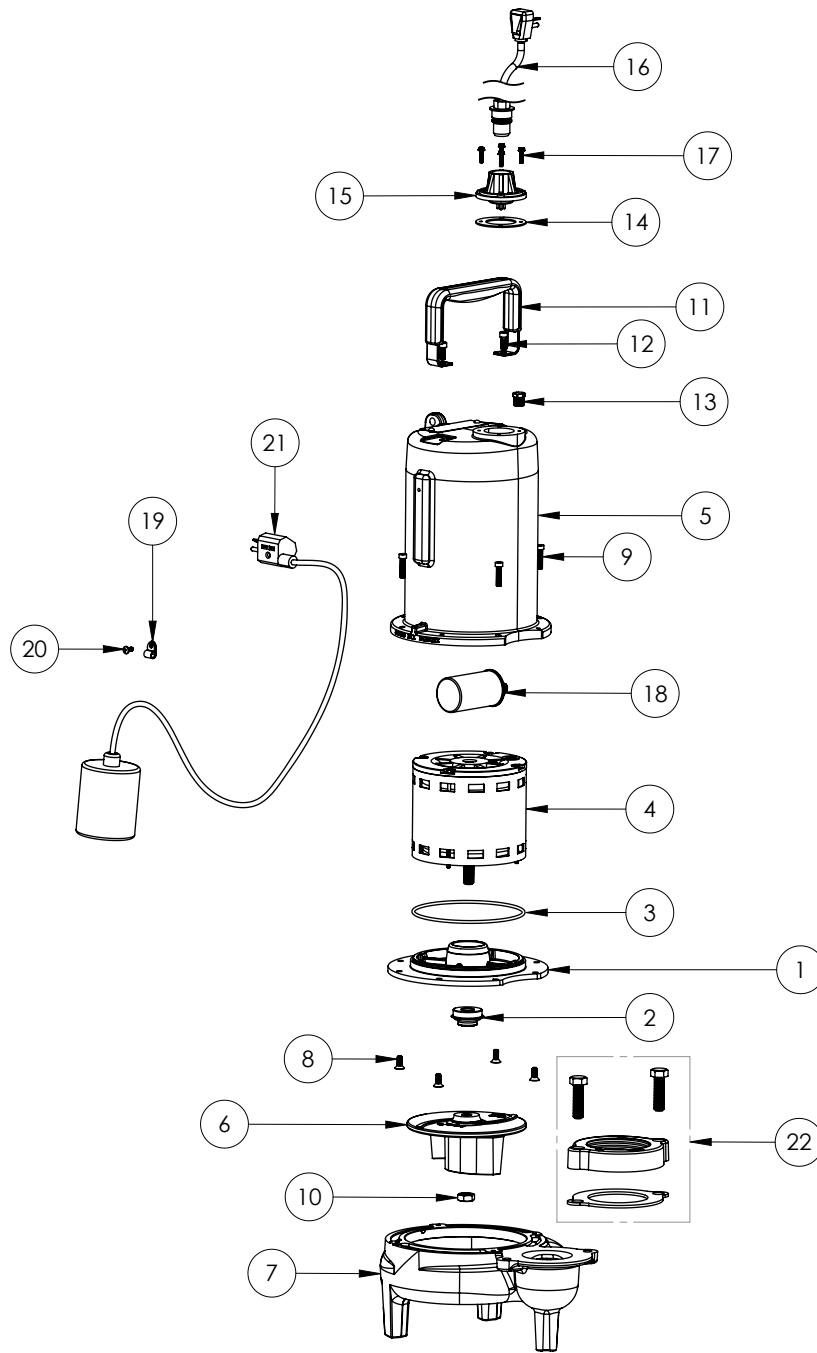

PART NOTES:

[1] - Part requires factory authorized service. Contact Liberty Pumps at 1-800-543-2550

LE72A3-2 (B62)

LE72A3-2**LE72A3-2 (B62)**

#	PART #	DESCRIPTION	QTY	Note
1	53260BR	MOTOR SUPPORT PLATE	1	
2	5120000	5/8 INCH UNITIZED SHAFT SEAL	1	[1]
3	5617000	O-RING	1	
4	5330000	MOTOR	1	[1]
5	531400R	MOTOR COVER	1	
6	5130000	IMPELLER, CAST IRON	1	
7	531500R	VOLUTE HOUSING	1	
8	8018000	1/4-20 x 5/8 SLOTTED FLAT HEAD BOLT	4	
9	8091000	1/4-20 x 1 HEX SOCKET HEAD BOLT	4	
13	8046000	1/2-20 HEX STAINLESS STEEL JAM NUT	1	
14	5071000	BRASS OIL PLUG	1	
15	5060000	CORD PLATE GASKET	1	
16	5014000	CORD PLATE	1	
17	K001059	POWER CORD, 230V, 25 FOOT CORD	1	
18	K001095	STAINLESS STEEL HANDLE	1	
19	8064000	#8-32 x 5/8 HEX WASHER HEAD SCREW	4	
20	51190F0	CAPACITOR	1	
21	5070000	FLOAT SWITCH SUPPORT	1	
22	8014000	CABLE CLAMP	1	
23	8082000	#10-24 x 3/8 EPOXY LOCK SCREW	1	
24	8002000	#10-24 STAINLESS STEEL HEX	1	
25	K001062	PUMP SWITCH, 25FT. INCLUDES MOUNTING HARDWARE	1	
26	K001222	3" DISCHARGE KIT	1	

PART NOTES:

[1] - Part requires factory authorized service. Contact Liberty Pumps at 1-800-543-2550

LE72A3-2 (B71)

LE72A3-2**LE72A3-2 (B71)**

#	PART #	DESCRIPTION	QTY	Note
1	53260AR	MOTOR PLATE	1	
2	5120000	5/8 INCH UNITIZED SHAFT SEAL	1	[1]
3	5617000	O-RING	1	
4	5341200	MOTOR ASSY ADDFUL	1	[1]
5	531400R	MOTOR COVER	1	
6	5130000	IMPELLER, CAST IRON	1	
7	531500R	VOLUTE HOUSING	1	
8	8018000	1/4-20 x 5/8 SLOTTED FLAT HEAD BOLT	4	
9	8091000	1/4-20 x 1 HEX SOCKET HEAD BOLT	4	
10	8046000	1/2-20 HEX STAINLESS STEEL JAM NUT	1	
11	3411200	HANDLE	1	
12	8103000	SCREW 1/4-20x5/8" HX SKT SS	2	
13	5071000	BRASS OIL PLUG	1	
14	5060000	CORD PLATE GASKET	1	
15	5014000	CORD PLATE	1	
16	K001059	POWER CORD, 230V, 25 FOOT CORD	1	
17	8064000	#8-32 x 5/8 HEX WASHER HEAD SCREW	4	
18	51190F0	CAPACITOR	1	
19	8014000	CABLE CLAMP	1	
20	8082000	#10-24 x 3/8 EPOXY LOCK SCREW	1	
21	K001431	61140B0 PUMP SWITCH, 25' 230V	1	
22	K001222	3" DISCHARGE KIT	1	