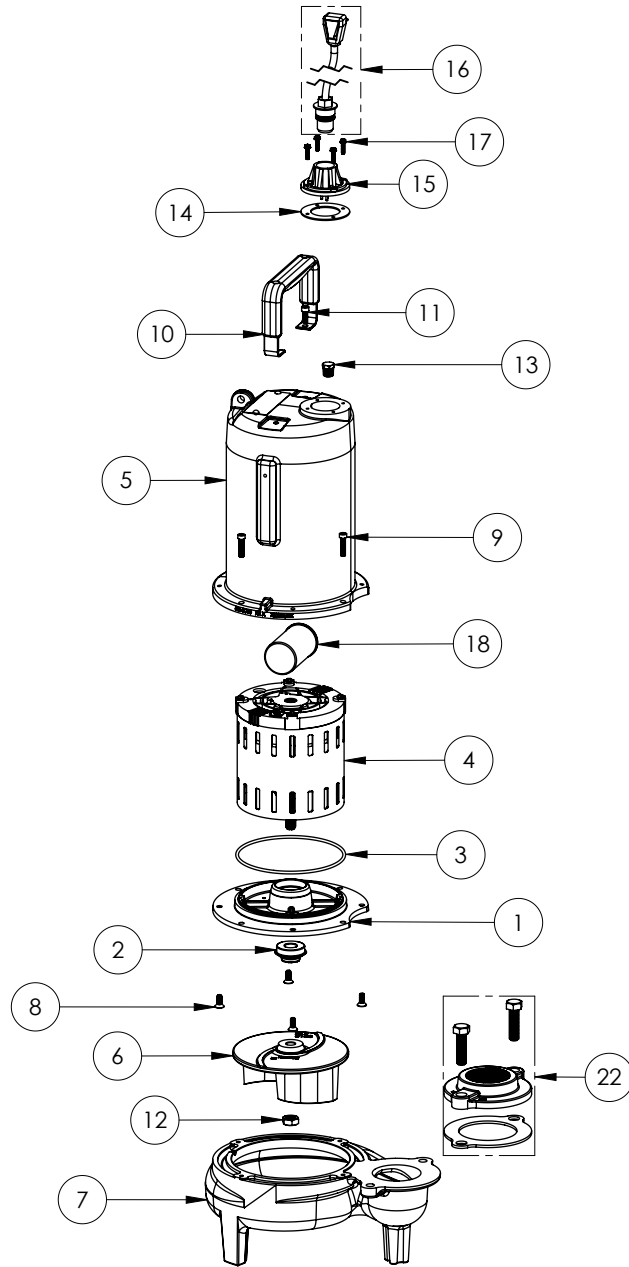

PART NOTES:

[1] - Part requires factory authorized service. Contact Liberty Pumps at 1-800-543-2550

LE72M2-2 (B71)

LE72M2-2**LE72M2-2 (B71)**

#	PART #	DESCRIPTION	QTY	Note
1	53260AR	MOTOR PLATE	1	
2	5120000	5/8 INCH UNITIZED SHAFT SEAL	1	[1]
3	5617000	O-RING	1	
4	5341200	MOTOR ASSY ADDFUL	1	[1]
5	531400R	MOTOR COVER	1	
6	5130000	IMPELLER, CAST IRON	1	
7	531500R	VOLUTE HOUSING	1	
8	8018000	1/4-20 x 5/8 SLOTTED FLAT HEAD BOLT	4	
9	8091000	1/4-20 x 1 HEX SOCKET HEAD BOLT	4	
10	8046000	1/2-20 HEX STAINLESS STEEL JAM NUT	1	
11	3411200	HANDLE	1	
12	8103000	SCREW 1/4-20x5/8" HX SKT SS	2	
13	5071000	BRASS OIL PLUG	1	
14	5060000	CORD PLATE GASKET	1	
15	5014000	CORD PLATE	1	
16	K001059	POWER CORD, 230V, 25 FOOT CORD	1	
17	8064000	#8-32 x 5/8 HEX WASHER HEAD SCREW	4	
18	51190F0	CAPACITOR	1	
19	K001221	2" DISCHARGE KIT	1	

PART NOTES:

[1] - Part requires factory authorized service. Contact Liberty Pumps at 1-800-543-2550

LE72M2-2 (B72)

LE72M2-2**LE72M2-2 (B72)**

#	PART #	DESCRIPTION	QTY	Note
1	53260BR	MOTOR SUPPORT PLATE	1	
2	5120000	5/8 INCH UNITIZED SHAFT SEAL	1	[1]
3	5617000	O-RING	1	
4	5330000	MOTOR	1	[1]
5	531400R	MOTOR COVER	1	
6	5130000	IMPELLER, CAST IRON	1	
7	531500R	VOLUTE HOUSING	1	
8	8018000	1/4-20 x 5/8 SLOTTED FLAT HEAD BOLT	4	
9	8091000	1/4-20 x 1 HEX SOCKET HEAD BOLT	4	
10	3411200	HANDLE	1	
11	8103000	SCREW 1/4-20x5/8" HX SKT SS	2	
12	8046000	1/2-20 HEX STAINLESS STEEL JAM NUT	1	
13	50710A0	PIPE PLUG, 1/4" HEX HD BRASS NPTF	1	
14	5060000	CORD PLATE GASKET	1	
15	5014000	CORD PLATE	1	
16	K001059	POWER CORD, 230V, 25 FOOT CORD	1	
17	8064000	#8-32 x 5/8 HEX WASHER HEAD SCREW	4	
18	51190F0	CAPACITOR	1	
22	K001221	2" DISCHARGE KIT	1	