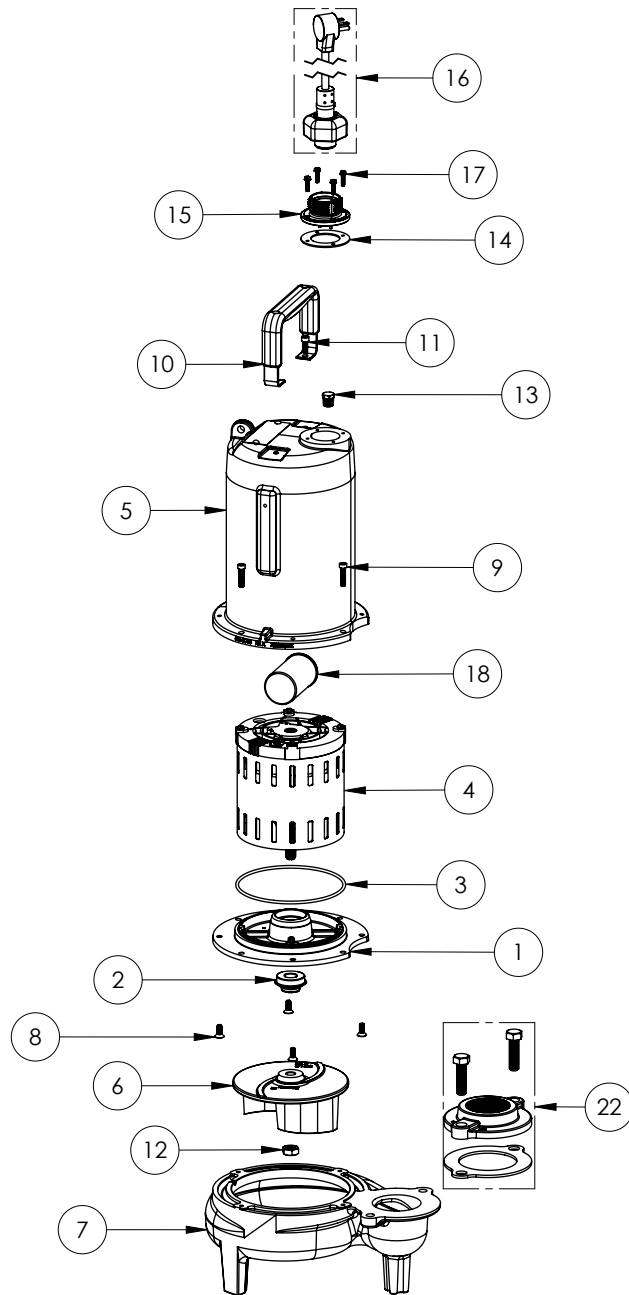

LE72M2-3 (B72)

LE72M2-3

LE72M2-3 (B72)

#	PART #	DESCRIPTION	QTY	Note
1	53260BR	MOTOR SUPPORT PLATE	1	
2	5120000	5/8 INCH UNITIZED SHAFT SEAL	1	[1]
3	5617000	O-RING	1	
4	5330000	MOTOR	1	[1]
5	531400R	MOTOR COVER	1	
6	5130000	IMPELLER, CAST IRON	1	
7	531500R	VOLUTE HOUSING	1	
8	8018000	1/4-20 x 5/8 SLOTTED FLAT HEAD BOLT	4	
9	8091000	1/4-20 x 1 HEX SOCKET HEAD BOLT	4	
10	3411200	HANDLE	1	
11	8103000	SCREW 1/4-20x5/8" HX SKT SS	2	
12	8046000	1/2-20 HEX STAINLESS STEEL JAM NUT	1	
13	50710A0	PIPE PLUG, 1/4" HEX HD BRASS NPTF	1	
14	5060000	CORD PLATE GASKET	1	
15	K001216	5619000, CORDPLATE	1	
16	K001356	POWER CORD, 35FT.	1	
17	8064000	#8-32 x 5/8 HEX WASHER HEAD SCREW	4	
18	51190F0	CAPACITOR	1	
22	K001221	2" DISCHARGE KIT	1	

PART NOTES:

[1] - Part requires factory authorized service. Contact Liberty Pumps at 1-800-543-2550