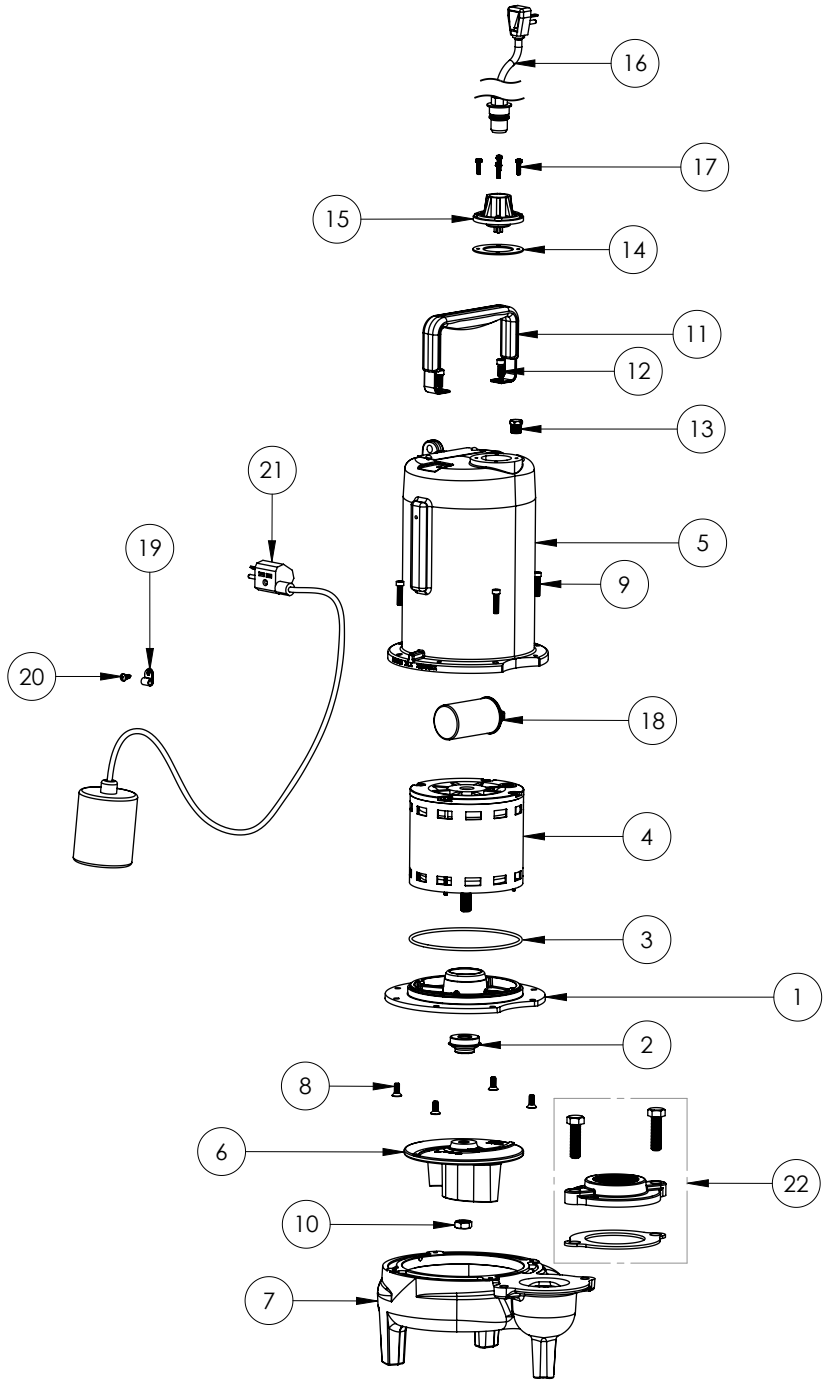

PART NOTES:

[1] - Part requires factory authorized service. Contact Liberty Pumps at 1-800-543-2550

LE72A2

LE72A2 (B62)

Liberty
Pumps

LE72A2**LE72A2 (B62)**

#	PART #	DESCRIPTION	QTY	Note
1	53260BR	MOTOR SUPPORT PLATE	1	
2	5120000	5/8 INCH UNITIZED SHAFT SEAL	1	[1]
3	5617000	O-RING	1	
4	5333000	MOTOR	1	[1]
5	531400R	MOTOR COVER	1	
6	5130000	IMPELLER, CAST IRON	1	
7	531500R	VOLUTE HOUSING	1	
8	8018000	1/4-20 x 5/8 SLOTTED FLAT HEAD BOLT	4	
9	8091000	1/4-20 x 1 HEX SOCKET HEAD BOLT	4	
13	8046000	1/2-20 HEX STAINLESS STEEL JAM NUT	1	
14	5071000	BRASS OIL PLUG	1	
15	5060000	CORD PLATE GASKET	1	
16	5014000	CORD PLATE	1	
17	K001058	POWER CORD, 10FT. 230V	1	
18	K001095	STAINLESS STEEL HANDLE	1	
19	8064000	#8-32 x 5/8 HEX WASHER HEAD SCREW	4	
20	51190F0	CAPACITOR	1	
21	5070000	FLOAT SWITCH SUPPORT	1	
22	8014000	CABLE CLAMP	1	
23	8082000	#10-24 x 3/8 EPOXY LOCK SCREW	1	
24	8002000	#10-24 STAINLESS STEEL HEX	1	
25	K001019	61140A0 PUMP SWITCH, 10' 230V, INCLUDES MOUNTING HARDWARE	1	
26	K001221	2" DISCHARGE KIT	1	

PART NOTES:

[1] - Part requires factory authorized service. Contact Liberty Pumps at 1-800-543-2550

LE72A2

LE72A2 (B71)

LE72A2**LE72A2 (B71)**

#	PART #	DESCRIPTION	QTY	Note
1	53260AR	MOTOR PLATE	1	
2	5120000	5/8 INCH UNITIZED SHAFT SEAL	1	[1]
3	5617000	O-RING	1	
4	5341200	MOTOR ASSY ADDFUL	1	[1]
5	531400R	MOTOR COVER	1	
6	5130000	IMPELLER, CAST IRON	1	
7	531500R	VOLUTE HOUSING	1	
8	8018000	1/4-20 x 5/8 SLOTTED FLAT HEAD BOLT	4	
9	8091000	1/4-20 x 1 HEX SOCKET HEAD BOLT	4	
10	8046000	1/2-20 HEX STAINLESS STEEL JAM NUT	1	
11	3411200	HANDLE	1	
12	8103000	SCREW 1/4-20x5/8" HX SKT SS	2	
13	5071000	BRASS OIL PLUG	1	
14	5060000	CORD PLATE GASKET	1	
15	5014000	CORD PLATE	1	
16	K001058	POWER CORD, 10FT. 230V	1	
17	8064000	#8-32 x 5/8 HEX WASHER HEAD SCREW	4	
18	51190F0	CAPACITOR	1	
19	8067000	CABLE CLAMP	1	
20	8082000	#10-24 x 3/8 EPOXY LOCK SCREW	1	
21	K001019	61140A0 PUMP SWITCH, 10' 230V, INCLUDES MOUNTING HARDWARE	1	
22	K001221	2" DISCHARGE KIT	1	