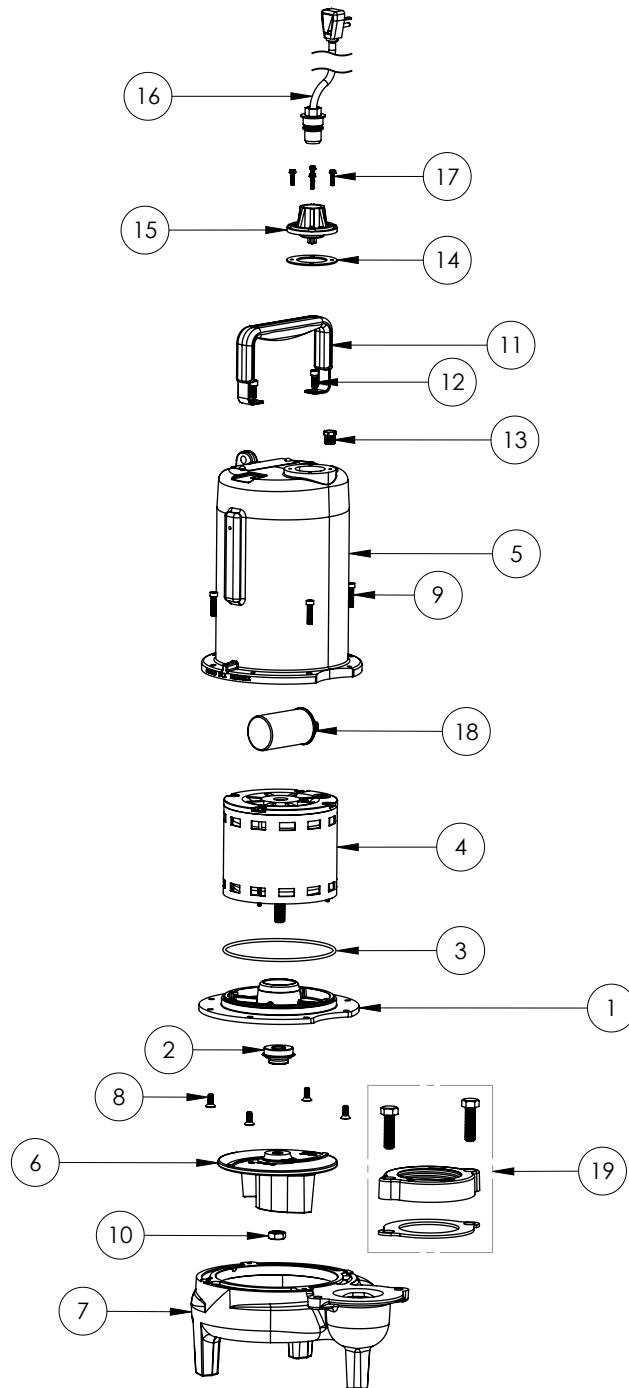

PART NOTES:

[1] - Part requires factory authorized service. Contact Liberty Pumps at 1-800-543-2550

LE72M3

LE72M3 (B62)

Liberty
Pumps

LE72M3**LE72M3 (B62)**

#	PART #	DESCRIPTION	QTY	Note
1	532600R	MOTOR SUPPORT PLATE	1	
2	5120000	5/8 INCH UNITIZED SHAFT SEAL	1	[1]
3	5617000	O-RING	1	
4	5330000	MOTOR	1	[1]
5	531400R	MOTOR COVER	1	
6	5130000	IMPELLER, CAST IRON	1	
7	531500R	VOLUTE HOUSING	1	
8	8018000	1/4-20 x 5/8 SLOTTED FLAT HEAD BOLT	4	
9	8091000	1/4-20 x 1 HEX SOCKET HEAD BOLT	4	
10	5129000	FLANGE GASKET, FITS 2" OR 3"	1	
11	K001222	3" DISCHARGE KIT	1	
12	8037000	1/2-13 x 1-3/4 STAINLESS STEEL BOLT	2	
13	8046000	1/2-20 HEX STAINLESS STEEL JAM NUT	1	
14	5071000	BRASS OIL PLUG	1	
15	5060000	CORD PLATE GASKET	1	
16	5014000	CORD PLATE	1	
17	K001058	POWER CORD, 10FT. 230V	1	
18	K001095	STAINLESS STEEL HANDLE	1	
19	8064000	#8-32 x 5/8 HEX WASHER HEAD SCREW	4	
20	51190F0	CAPACITOR	1	
21	K001222	3" DISCHARGE KIT		

PART NOTES:

[1] - Part requires factory authorized service. Contact Liberty Pumps at 1-800-543-2550

LE72M3

LE72M3 (B71)

LE72M3**LE72M3 (B71)**

#	PART #	DESCRIPTION	QTY	Note
1	53260AR	MOTOR PLATE	1	
2	5120000	5/8 INCH UNITIZED SHAFT SEAL	1	[1]
3	5617000	O-RING	1	
4	5340200	MOTOR	1	[1]
5	531400R	MOTOR COVER	1	
6	5130000	IMPELLER, CAST IRON	1	
7	531500R	VOLUTE HOUSING	1	
8	8018000	1/4-20 x 5/8 SLOTTED FLAT HEAD BOLT	4	
9	8091000	1/4-20 x 1 HEX SOCKET HEAD BOLT	4	
10	8046000	1/2-20 HEX STAINLESS STEEL JAM NUT	1	
11	3411200	HANDLE	1	
12	8103000	SCREW 1/4-20x5/8" HX SKT SS	2	
13	5071000	BRASS OIL PLUG	1	
14	5060000	CORD PLATE GASKET	1	
15	5014000	CORD PLATE	1	
16	K001058	POWER CORD, 10FT. 230V	1	
17	8064000	#8-32 x 5/8 HEX WASHER HEAD SCREW	4	
18	51190F0	CAPACITOR	1	
19	K001222	3" DISCHARGE KIT	1	