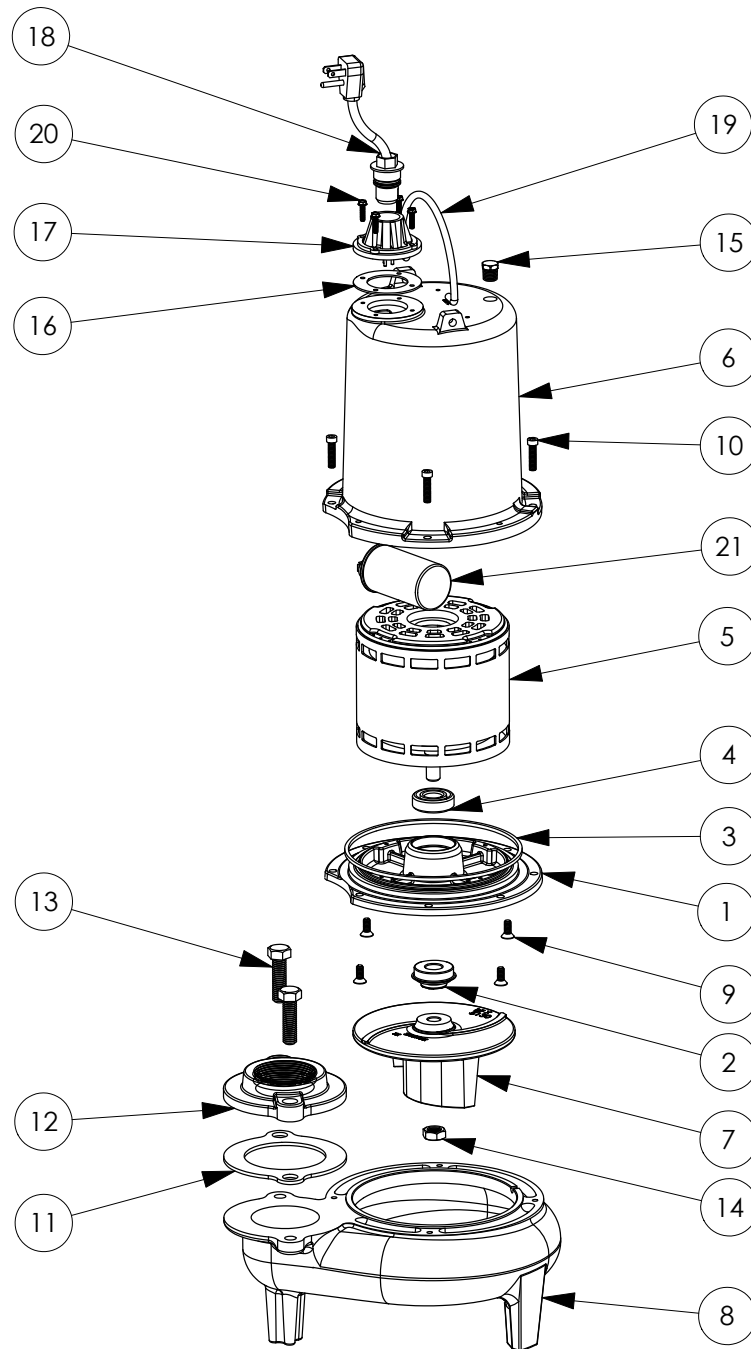

LE72M2

LE72M2 (B10)

LE72M2

LE72M2 (B10)

#	PART #	DESCRIPTION	QTY	Note
1	510100R	MOTOR SUPPORT PLATE	1	
2	5120000	5/8 INCH UNITIZED SHAFT SEAL	1	[1]
3	5107000	MOTOR COVER SEALRING	1	[1]
4	5124000	BEARING	1	
5	5341000	MOTOR	1	
6	527700R	MOTOR COVER	1	
7	5130000	IMPELLER, CAST IRON	1	
8	510200R	VOLUTE HOUSING	1	
9	8018000	1/4-20 x 5/8 SLOTTED FLAT HEAD BOLT	4	
10	8091000	1/4-20 x 1 HEX SOCKET HEAD BOLT	4	
11	5129000	FLANGE GASKET, FITS 2" OR 3"	1	
12	K001221	2" DISCHARGE KIT	1	
13	8037000	1/2-13 x 1-3/4 STAINLESS STEEL BOLT	2	
14	8046000	1/2-20 HEX STAINLESS STEEL JAM NUT	1	
15	5071000	BRASS OIL PLUG	1	
16	5060000	CORD PLATE GASKET	1	
17	5014000	CORD PLATE	1	
18	K001058	POWER CORD, 10FT. 230V	1	
19	K001095	STAINLESS STEEL HANDLE	1	
20	8064000	#8-32 x 5/8 HEX WASHER HEAD SCREW	4	
21	51190F0	CAPACITOR	1	

PART NOTES:

[1] - Part requires factory authorized service. Contact Liberty Pumps at 1-800-543-2550