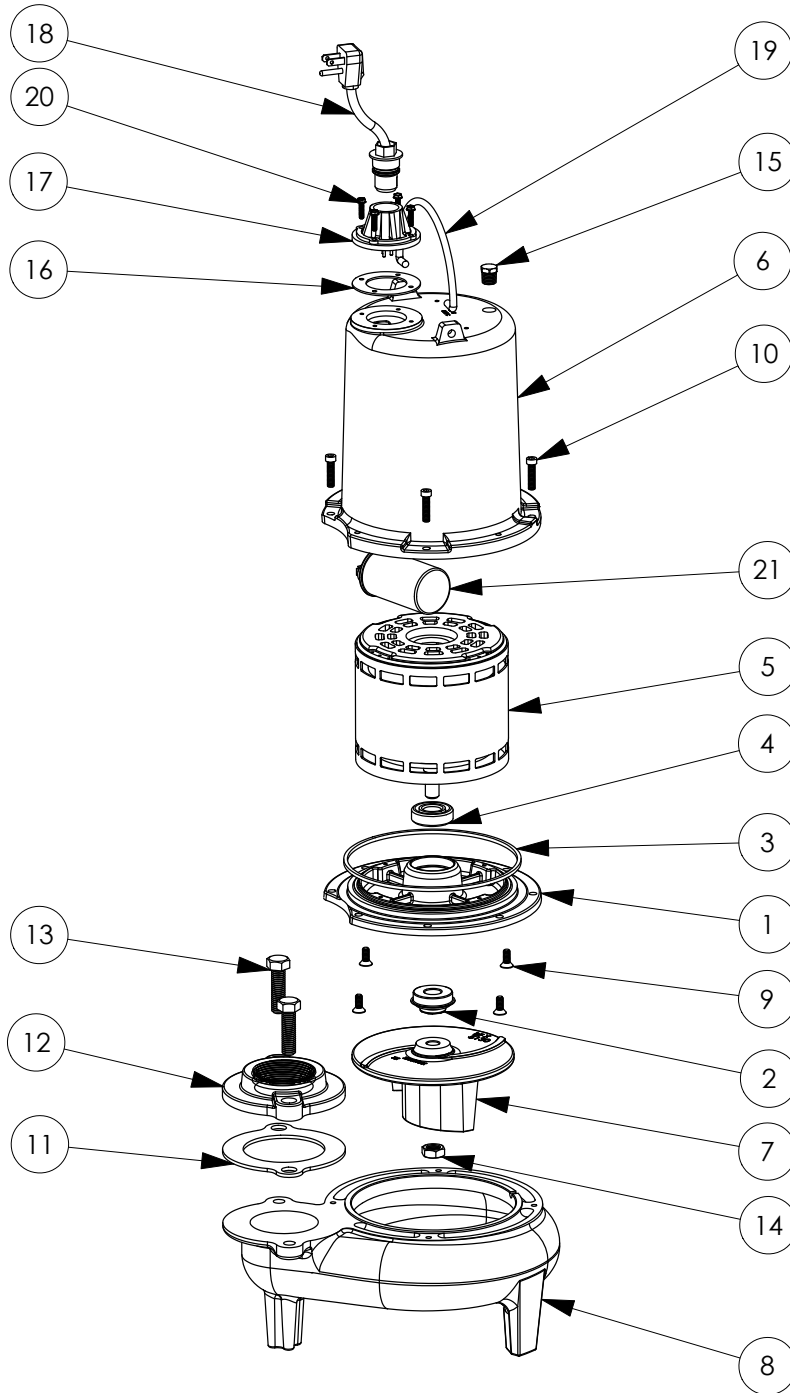

LE72M2-2 (B10)

LE72M2-2

LE72M2-2 (B10)

#	PART #	DESCRIPTION	QTY	Note
1	510100R	MOTOR SUPPORT PLATE	1	
2	5120000	5/8 INCH UNITIZED SHAFT SEAL	1	[1]
3	5107000	MOTOR COVER SEALRING	1	[1]
4	5124000	BEARING	1	
5	5341000	MOTOR	1	
6	527700R	MOTOR COVER	1	
7	5130000	IMPELLER, CAST IRON	1	
8	510200R	VOLUTE HOUSING	1	
9	8018000	1/4-20 x 5/8 SLOTTED FLAT HEAD BOLT	4	
10	8091000	1/4-20 x 1 HEX SOCKET HEAD BOLT	4	
11	5129000	FLANGE GASKET, FITS 2" OR 3"	1	
12	K001221	2" DISCHARGE KIT	1	
13	8037000	1/2-13 x 1-3/4 STAINLESS STEEL BOLT	2	
14	8046000	1/2-20 HEX STAINLESS STEEL JAM NUT	1	
15	5071000	BRASS OIL PLUG	1	
16	5060000	CORD PLATE GASKET	1	
17	5014000	CORD PLATE	1	
18	K001059	POWER CORD, 230V, 25 FOOT CORD	1	
19	K001095	STAINLESS STEEL HANDLE	1	
20	8064000	#8-32 x 5/8 HEX WASHER HEAD SCREW		
21	51190F0	CAPACITOR	1	

PART NOTES:

[1] - Part requires factory authorized service. Contact Liberty Pumps at 1-800-543-2550