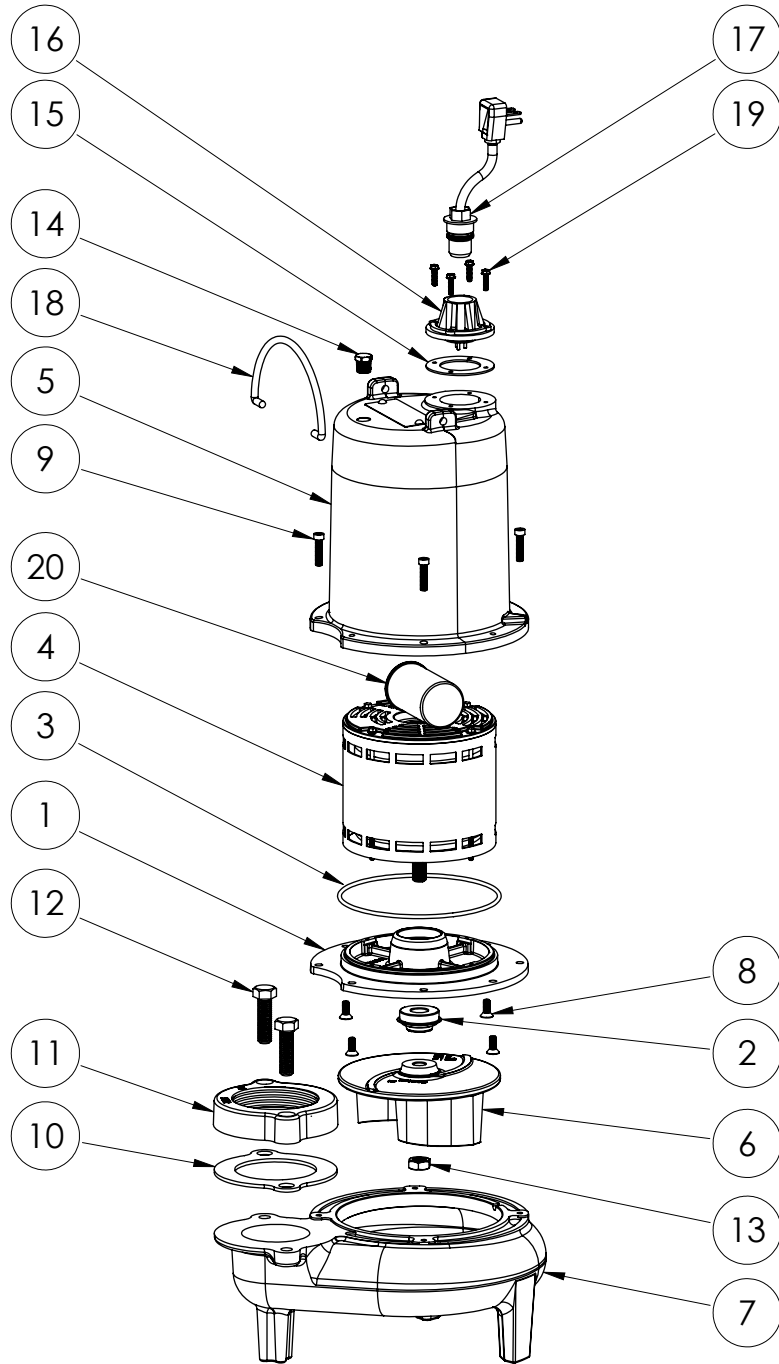

LE72M3-2 (B61)

LE72M3-2B61

LE72M3-2

LE72M3-2 (B61)

#	PART #	DESCRIPTION	QTY	Note
1	532600R	MOTOR SUPPORT PLATE	1	
2	5120000	5/8 INCH UNITIZED SHAFT SEAL	1	[1]
3	5617000	O-RING	1	
4	5341000	MOTOR	1	
5	531400R	MOTOR COVER	1	
6	5130000	IMPELLER, CAST IRON	1	
7	531500R	VOLUTE HOUSING	1	
8	8018000	1/4-20 x 5/8 SLOTTED FLAT HEAD BOLT	4	
9	8091000	1/4-20 x 1 HEX SOCKET HEAD BOLT	4	
10	5129000	FLANGE GASKET, FITS 2" OR 3"	1	
11	K001222	3" DISCHARGE KIT	1	
12	8037000	1/2-13 x 1-3/4 STAINLESS STEEL BOLT	2	
13	8046000	1/2-20 HEX STAINLESS STEEL JAM NUT	1	
14	5071000	BRASS OIL PLUG	1	
15	5060000	CORD PLATE GASKET	1	
16	5014000	CORD PLATE	1	
17	K001059	POWER CORD, 230V, 25 FOOT CORD	1	
18	K001095	STAINLESS STEEL HANDLE	1	
19	8064000	#8-32 x 5/8 HEX WASHER HEAD SCREW	4	
20	51190F0	CAPACITOR	1	

PART NOTES:

[1] - Part requires factory authorized service. Contact Liberty Pumps at 1-800-543-2550