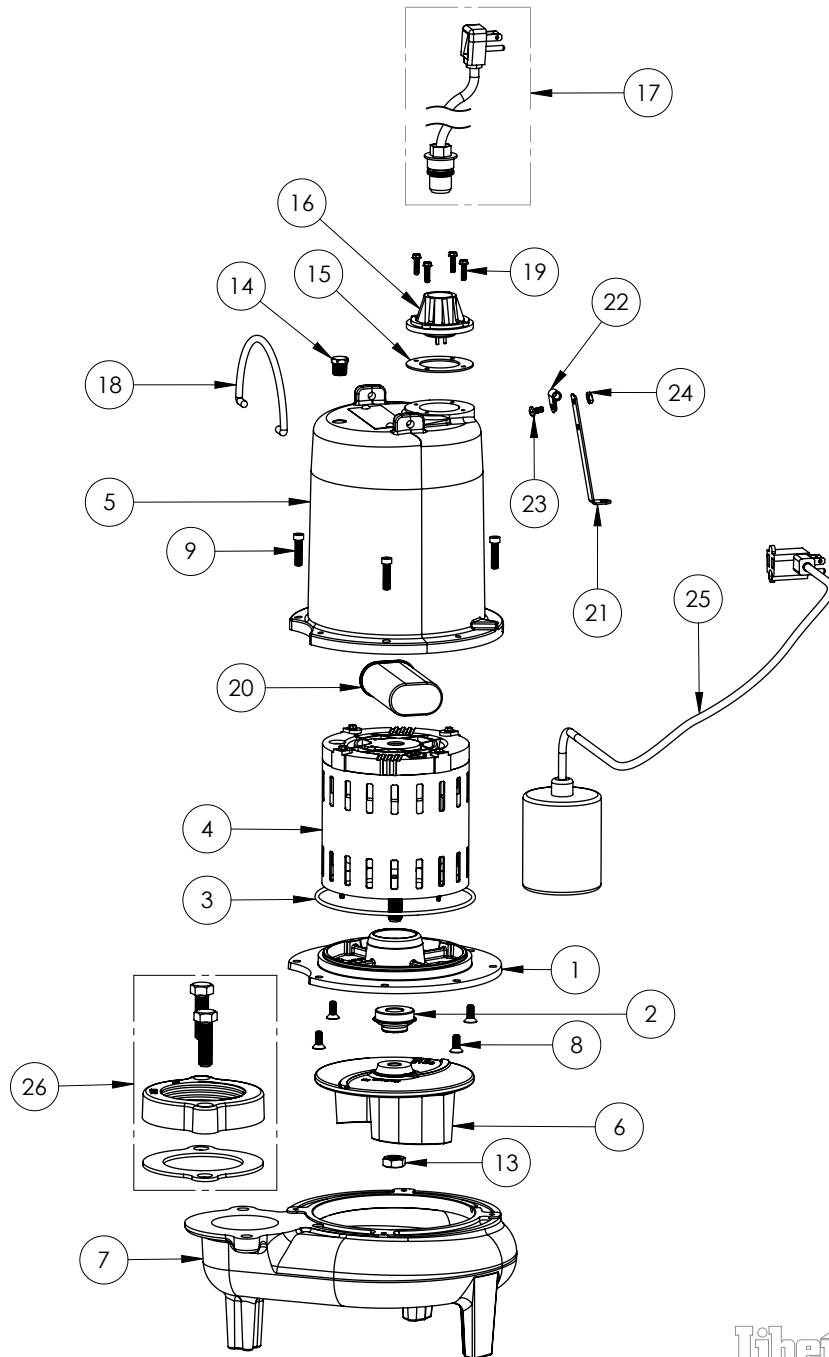

PART NOTES:

[1] - Part requires factory authorized service. Contact Liberty Pumps at 1-800-543-2550

LE72A3-3 (B72)

LE72A3-3**LE72A3-3 (B72)**

#	PART #	DESCRIPTION	QTY	Note
1	53260BR	MOTOR SUPPORT PLATE	1	
2	5120000	5/8 INCH UNITIZED SHAFT SEAL	1	[1]
3	5617000	O-RING	1	
4	5330000	MOTOR	1	[1]
5	531400R	MOTOR COVER	1	
6	5130000	IMPELLER, CAST IRON	1	
7	531500R	VOLUTE HOUSING	1	
8	8018000	1/4-20 x 5/8 SLOTTED FLAT HEAD BOLT	4	
9	8091000	1/4-20 x 1 HEX SOCKET HEAD BOLT	4	
10	3411200	HANDLE	1	
11	8103000	SCREW 1/4-20x5/8" HX SKT SS	2	
12	8046000	1/2-20 HEX STAINLESS STEEL JAM NUT	1	
13	50710A0	PIPE PLUG, 1/4" HEX HD BRASS NPTF	1	
14	5060000	CORD PLATE GASKET	1	
15	K001216	5619000, CORDPLATE	1	
16	K001356	POWER CORD, 35FT.	1	
17	8064000	#8-32 x 5/8 HEX WASHER HEAD SCREW	4	
18	51190F0	CAPACITOR	1	
19	8014200	CABLE CLAMP	1	
20	8082000	#10-24 x 3/8 EPOXY LOCK SCREW	1	
21	K001348	PUMP SWITCH, 35FT.	1	
22	K001222	3" DISCHARGE KIT	1	

PART NOTES:

[1] - Part requires factory authorized service. Contact Liberty Pumps at 1-800-543-2550

LE72A3-3 (B62)

LE72A3-3**LE72A3-3 (B62)**

#	PART #	DESCRIPTION	QTY	Note
1	53260BR	MOTOR SUPPORT PLATE	1	
2	5120000	5/8 INCH UNITIZED SHAFT SEAL	1	[1]
3	5617000	O-RING	1	
4	5330000	MOTOR	1	[1]
5	531400R	MOTOR COVER	1	
6	5130000	IMPELLER, CAST IRON	1	
7	531500R	VOLUTE HOUSING	1	
8	8018000	1/4-20 x 5/8 SLOTTED FLAT HEAD BOLT	4	
9	8091000	1/4-20 x 1 HEX SOCKET HEAD BOLT	4	
13	8046000	1/2-20 HEX STAINLESS STEEL JAM NUT	1	
14	5071000	BRASS OIL PLUG	1	
15	5060000	CORD PLATE GASKET	1	
16	5014000	CORD PLATE	1	
17	K001356	POWER CORD, 35FT.	1	
18	K001095	STAINLESS STEEL HANDLE	1	
19	8064000	#8-32 x 5/8 HEX WASHER HEAD SCREW	4	
20	51190F0	CAPACITOR	1	
21	5070000	FLOAT SWITCH SUPPORT	1	
22	8014000	CABLE CLAMP	1	
23	8082000	#10-24 x 3/8 EPOXY LOCK SCREW	1	
24	8002000	#10-24 STAINLESS STEEL HEX	1	
25	K001348	PUMP SWITCH, 35FT.	1	
26	K001222	3" DISCHARGE KIT	1	