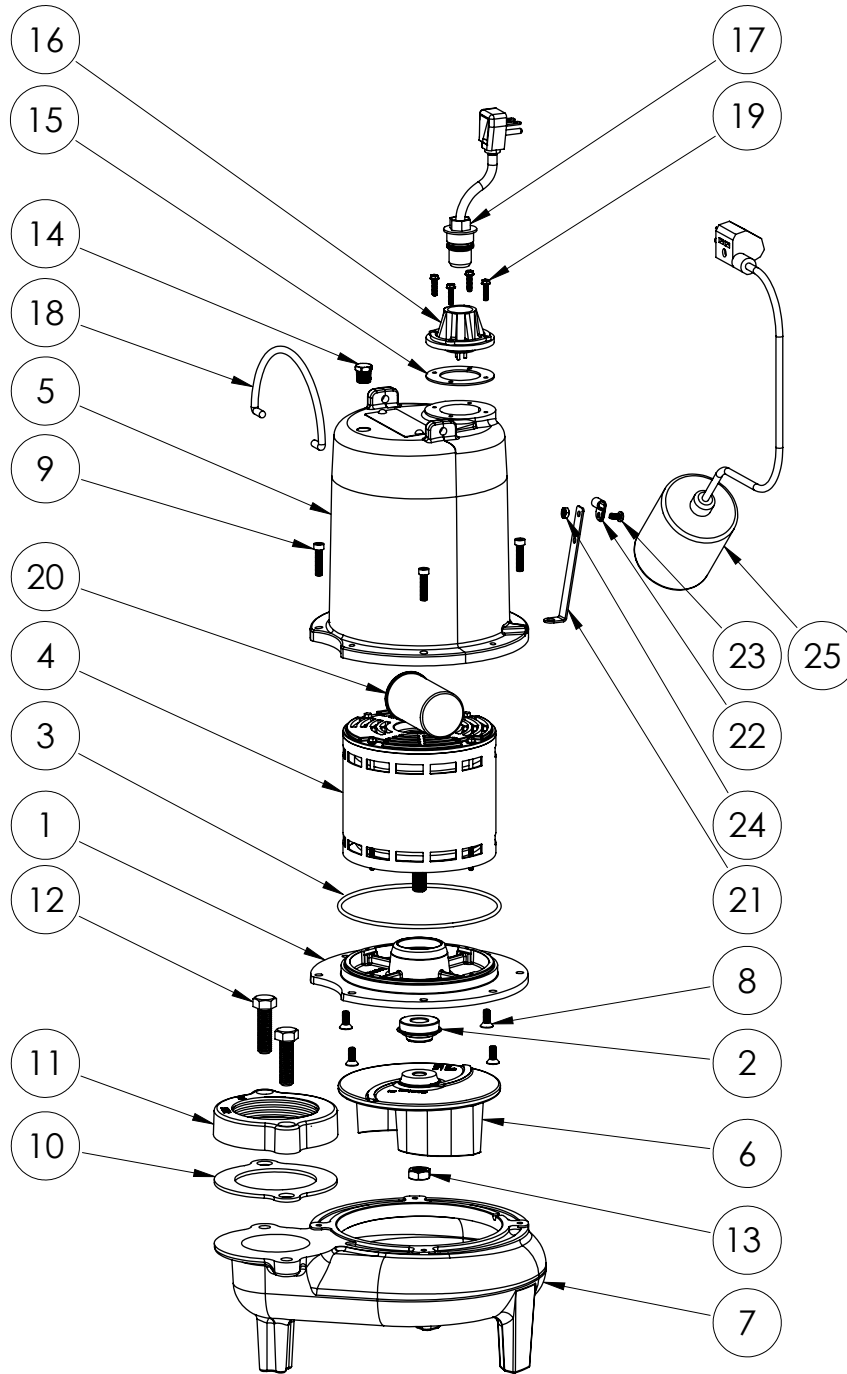

LE72A3

LE72A3 (B61)

LE72A3B61

LE72A3

LE72A3 (B61)

#	PART #	DESCRIPTION	QTY	Note
1	532600R	MOTOR SUPPORT PLATE	1	
2	5120000	5/8 INCH UNITIZED SHAFT SEAL	1	[1]
3	5617000	O-RING	1	
4	5341000	MOTOR	1	
5	531400R	MOTOR COVER	1	
6	5130000	IMPELLER, CAST IRON	1	
7	531500R	VOLUTE HOUSING	1	
8	8018000	1/4-20 x 5/8 SLOTTED FLAT HEAD BOLT	4	
9	8091000	1/4-20 x 1 HEX SOCKET HEAD BOLT	4	
10	5129000	FLANGE GASKET, FITS 2" OR 3"	1	
11	K001222	3" DISCHARGE KIT	1	
12	8037000	1/2-13 x 1-3/4 STAINLESS STEEL BOLT	2	
13	8046000	1/2-20 HEX STAINLESS STEEL JAM NUT	1	
14	5071000	BRASS OIL PLUG	1	
15	5060000	CORD PLATE GASKET	1	
16	5014000	CORD PLATE	1	
17	K001058	POWER CORD, 10FT. 230V	1	
18	K001095	STAINLESS STEEL HANDLE	1	
19	8064000	#8-32 x 5/8 HEX WASHER HEAD SCREW	4	
20	51190F0	CAPACITOR	1	
21	5070000	FLOAT SWITCH SUPPORT	1	
22	8014000	CABLE CLAMP	1	
23	8082000	#10-24 x 3/8 EPOXY LOCK SCREW	1	
24	8002000	#10-24 STAINLESS STEEL HEX	1	
25	K001019	61140A0 PUMP SWITCH, 10' 230V, INCLUDES MOUNTING HARDWARE	1	

PART NOTES:

[1] - Part requires factory authorized service. Contact Liberty Pumps at 1-800-543-2550