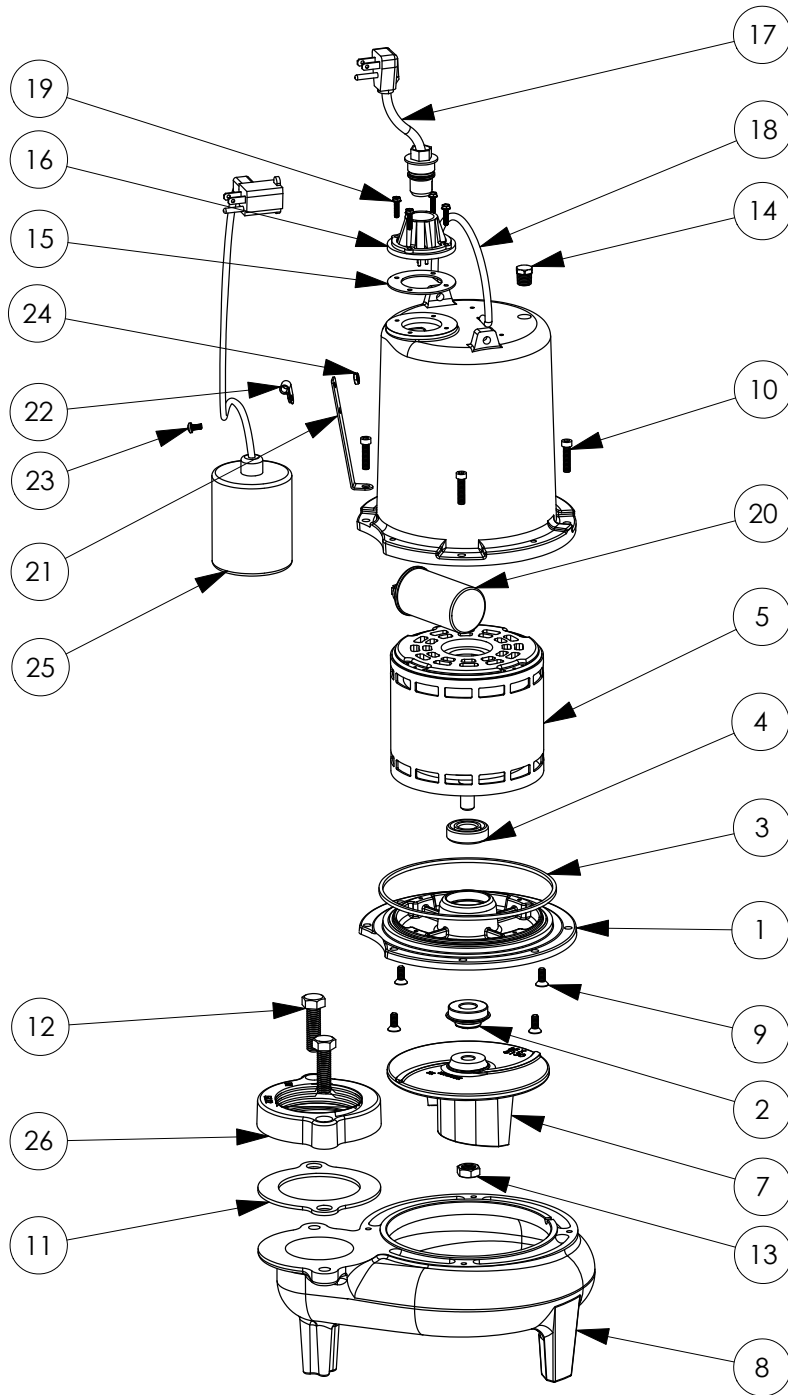

LE72A3

LE72A3 (B10)

LE72A3

LE72A3 (B10)

#	PART #	DESCRIPTION	QTY	Note
1	510100R	MOTOR SUPPORT PLATE	1	
2	5120000	5/8 INCH UNITIZED SHAFT SEAL	1	[1]
3	5617000	O-RING	1	
4	5124000	BEARING	1	
5	5341000	MOTOR	1	
7	5130000	IMPELLER, CAST IRON	1	
8	531500R	VOLUTE HOUSING	1	
9	8018000	1/4-20 x 5/8 SLOTTED FLAT HEAD BOLT	4	
10	8091000	1/4-20 x 1 HEX SOCKET HEAD BOLT	4	
11	5129000	FLANGE GASKET, FITS 2" OR 3"	1	
12	8037000	1/2-13 x 1-3/4 STAINLESS STEEL BOLT	2	
13	8046000	1/2-20 HEX STAINLESS STEEL JAM NUT	1	
14	5071000	BRASS OIL PLUG	1	
15	5060000	CORD PLATE GASKET	1	
16	5014000	CORD PLATE	1	
17	K001058	POWER CORD, 10FT. 230V	1	
18	K001095	STAINLESS STEEL HANDLE	1	
19	8064000	#8-32 x 5/8 HEX WASHER HEAD SCREW	4	
20	51190F0	CAPACITOR	1	
21	5070000	FLOAT SWITCH SUPPORT	1	
22	8014000	CABLE CLAMP	1	
23	8082000	#10-24 x 3/8 EPOXY LOCK SCREW	1	
24	8002000	#10-24 STAINLESS STEEL HEX	1	
25	K001019	61140A0 PUMP SWITCH, 10' 230V, INCLUDES MOUNTING HARDWARE	1	
26	K001222	3" DISCHARGE KIT	1	

PART NOTES:

[1] - Part requires factory authorized service. Contact Liberty Pumps at 1-800-543-2550