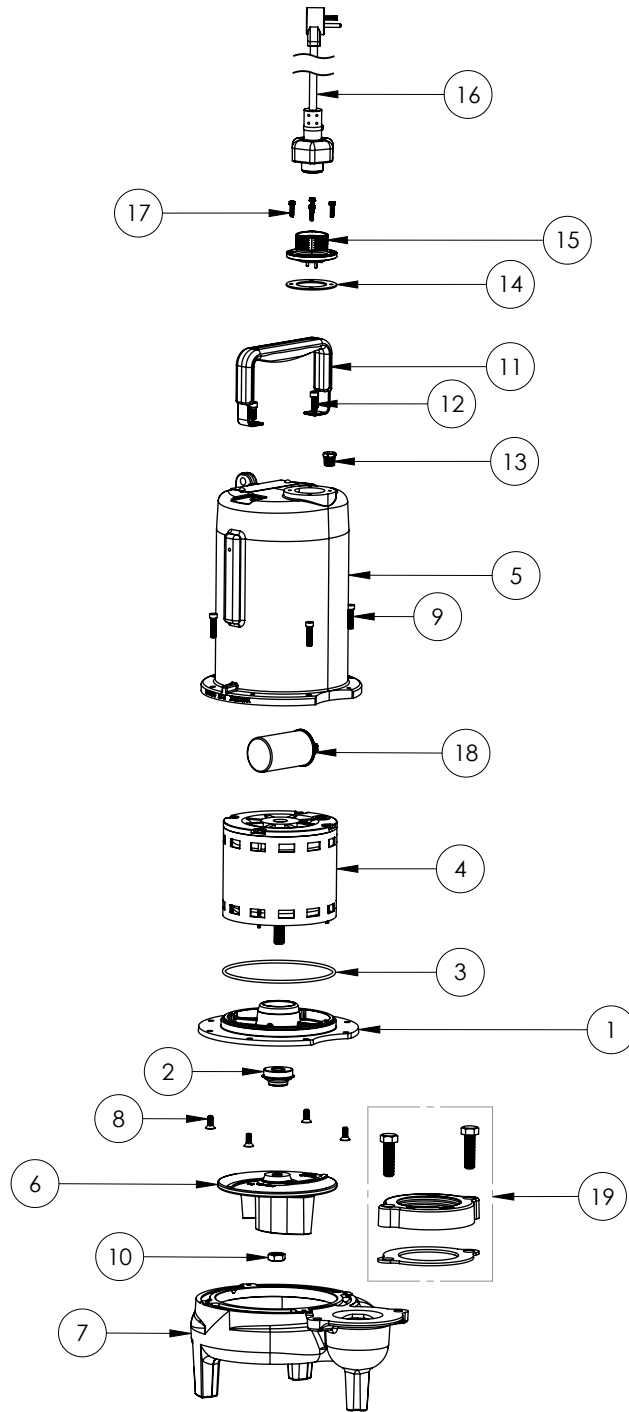

LE72M3-3 (B71)

LE72M3-3

LE72M3-3 (B71)

#	PART #	DESCRIPTION	QTY	Note
1	53260AR	MOTOR PLATE	1	
2	5120000	5/8 INCH UNITIZED SHAFT SEAL	1	[1]
4	5341200	MOTOR ASSY ADDFUL	1	[1]
5	531400R	MOTOR COVER	1	
6	5130000	IMPELLER, CAST IRON	1	
7	531500R	VOLUTE HOUSING	1	
8	8018000	1/4-20 x 5/8 SLOTTED FLAT HEAD BOLT	4	
9	8091000	1/4-20 x 1 HEX SOCKET HEAD BOLT	4	
10	8046000	1/2-20 HEX STAINLESS STEEL JAM NUT	1	
11	3411200	HANDLE	1	
12	8103000	SCREW 1/4-20x5/8" HX SKT SS	2	
13	5071000	BRASS OIL PLUG	1	
14	5060000	CORD PLATE GASKET	1	
15	K001216	5619000, CORDPLATE	1	
16	K001356	POWER CORD, 35FT.	1	
17	8064000	#8-32 x 5/8 HEX WASHER HEAD SCREW	4	
18	51190F0	CAPACITOR	1	
19	K001222	3" DISCHARGE KIT	1	

PART NOTES:

[1] - Part requires factory authorized service. Contact Liberty Pumps at 1-800-543-2550