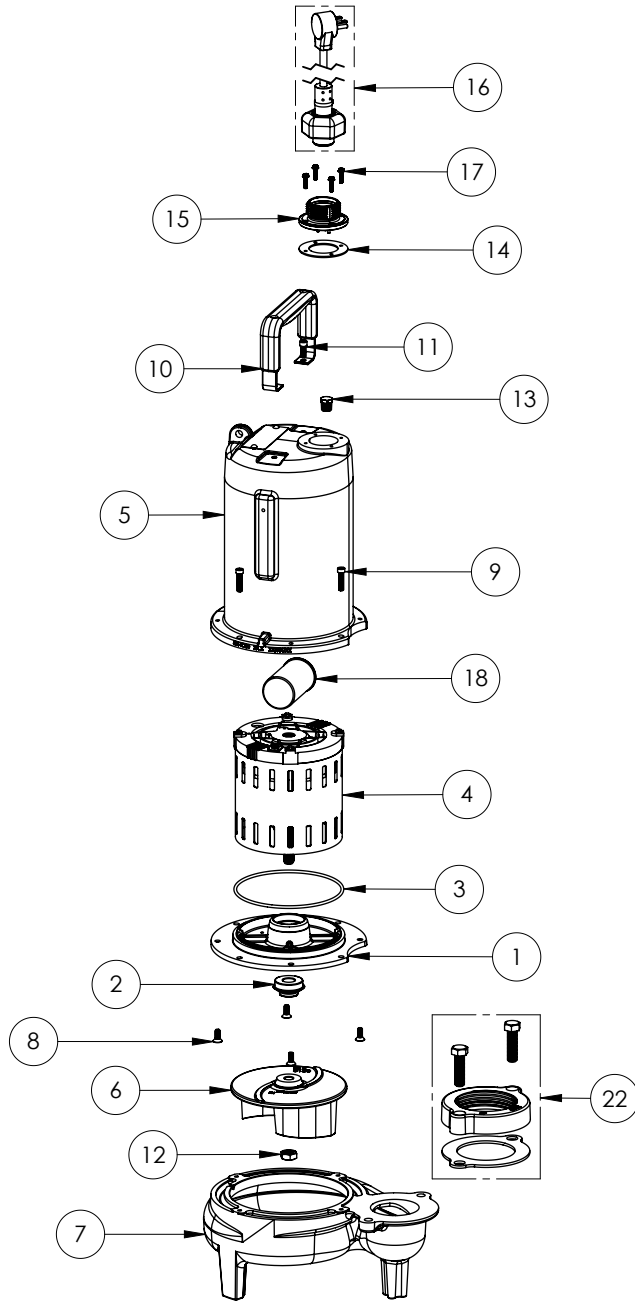

LE72M3-3 (B72)

LE72M3-3

LE72M3-3 (B72)

#	PART #	DESCRIPTION	QTY	Note
1	53260BR	MOTOR SUPPORT PLATE	1	
2	5120000	5/8 INCH UNITIZED SHAFT SEAL	1	[1]
3	5617000	O-RING	1	
4	5330000	MOTOR	1	[1]
5	531400R	MOTOR COVER	1	
6	5130000	IMPELLER, CAST IRON	1	
7	531500R	VOLUTE HOUSING	1	
8	8018000	1/4-20 x 5/8 SLOTTED FLAT HEAD BOLT	4	
9	8091000	1/4-20 x 1 HEX SOCKET HEAD BOLT	4	
10	3411200	HANDLE	1	
11	8103000	SCREW 1/4-20x5/8" HX SKT SS	2	
12	8046000	1/2-20 HEX STAINLESS STEEL JAM NUT	1	
13	50710A0	PIPE PLUG, 1/4" HEX HD BRASS NPTF	1	
14	5060000	CORD PLATE GASKET	1	
15	K001216	5619000, CORDPLATE	1	
16	K001356	POWER CORD, 35FT.	1	
17	8064000	#8-32 x 5/8 HEX WASHER HEAD SCREW	4	
18	51190F0	CAPACITOR	1	
22	K001222	3" DISCHARGE KIT	1	

PART NOTES:

[1] - Part requires factory authorized service. Contact Liberty Pumps at 1-800-543-2550