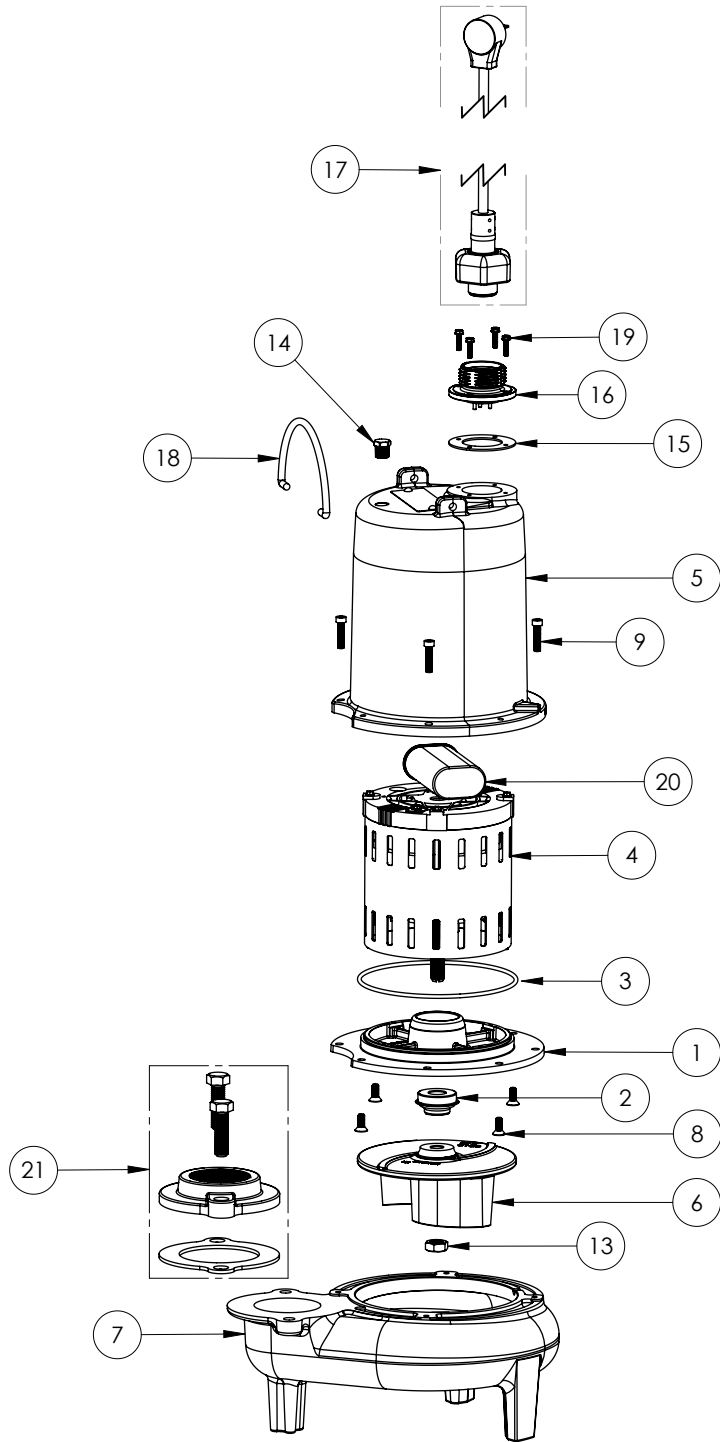

LE72M2-3 (B62)

LE72M2-3

LE72M2-3 (B62)

#	PART #	DESCRIPTION	QTY	Note
1	53260BR	MOTOR SUPPORT PLATE	1	
2	5120000	5/8 INCH UNITIZED SHAFT SEAL	1	[1]
3	5617000	O-RING	1	
4	5330000	MOTOR	1	[1]
5	531400R	MOTOR COVER	1	
6	5130000	IMPELLER, CAST IRON	1	
7	531500R	VOLUTE HOUSING	1	
8	8018000	1/4-20 x 5/8 SLOTTED FLAT HEAD BOLT	4	
9	8091000	1/4-20 x 1 HEX SOCKET HEAD BOLT	4	
13	8046000	1/2-20 HEX STAINLESS STEEL JAM NUT	1	
14	5071000	BRASS OIL PLUG	1	
15	5060000	CORD PLATE GASKET	1	
16	5014000	CORD PLATE	1	
17	K001356	POWER CORD, 35FT.	1	
18	K001095	STAINLESS STEEL HANDLE	1	
19	8064000	#8-32 x 5/8 HEX WASHER HEAD SCREW	4	
20	51190F0	CAPACITOR	1	
21	K001221	2" DISCHARGE KIT	1	

PART NOTES:

[1] - Part requires factory authorized service. Contact Liberty Pumps at 1-800-543-2550