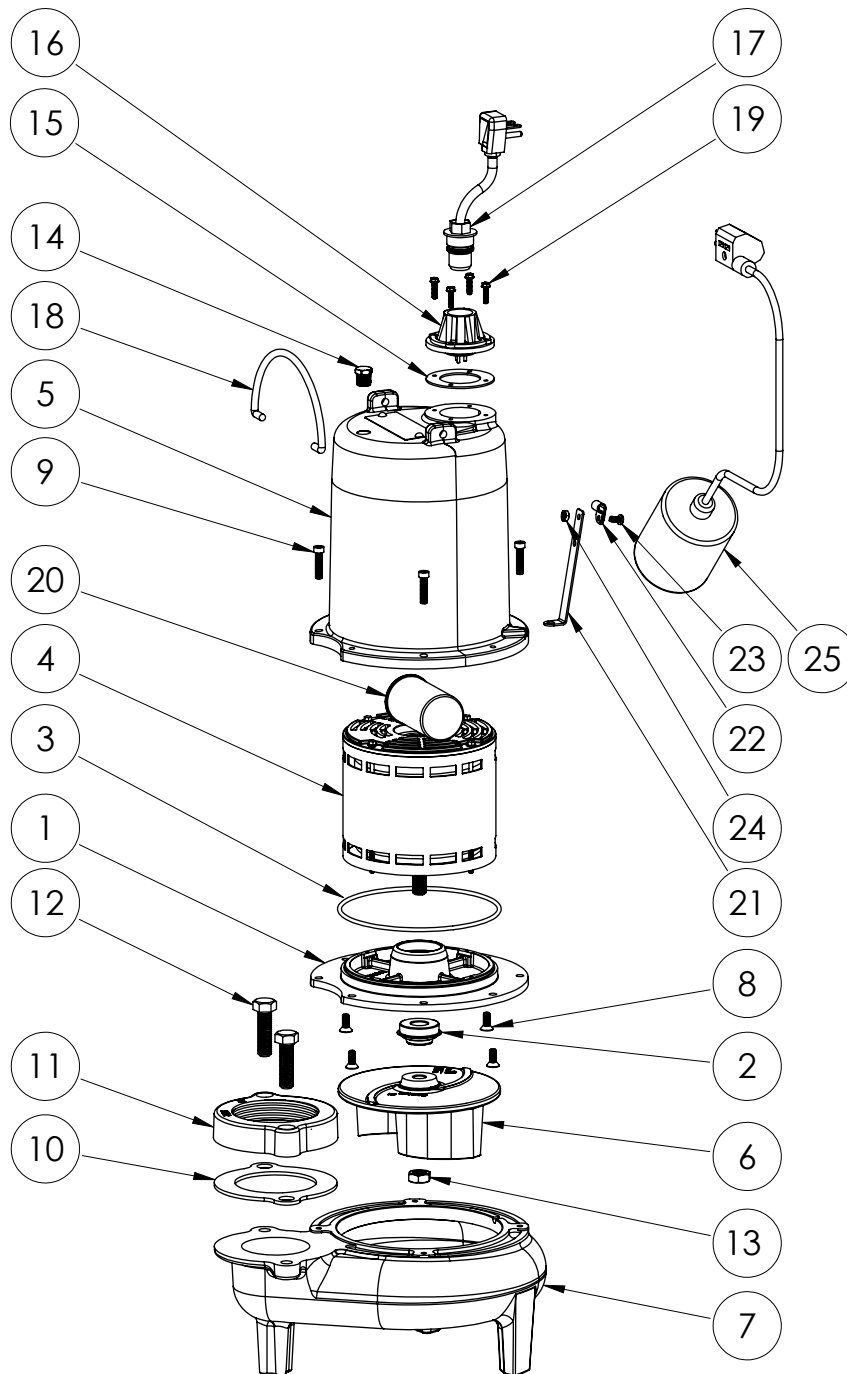

LE72A3

LE72A3 (B61)

LE72A3B61

LE72A3

LE72A3 (B61)

#	PART #	DESCRIPTION	QTY	Note
1	532600R	MOTOR SUPPORT PLATE	1	
2	5120000	5/8 INCH UNITIZED SHAFT SEAL	1	[1]
3	5617000	O-RING	1	
4	5341000	MOTOR	1	
5	531400R	MOTOR COVER	1	
6	5130000	IMPELLER, CAST IRON	1	
7	531500R	VOLUTE HOUSING	1	
8	8018000	1/4-20 x 5/8 SLOTTED FLAT HEAD BOLT	4	
9	8091000	1/4-20 x 1 HEX SOCKET HEAD BOLT	4	
10	5129000	FLANGE GASKET, FITS 2" OR 3"	1	
11	K001222	3" DISCHARGE KIT	1	
12	8037000	1/2-13 x 1-3/4 STAINLESS STEEL BOLT	2	
13	8046000	1/2-20 HEX STAINLESS STEEL JAM NUT	1	
14	5071000	BRASS OIL PLUG	1	
15	5060000	CORD PLATE GASKET	1	
16	5014000	CORD PLATE	1	
17	K001058	POWER CORD, 10FT. 230V	1	
18	K001095	STAINLESS STEEL HANDLE	1	
19	8064000	#8-32 x 5/8 HEX WASHER HEAD SCREW	4	
20	51190F0	CAPACITOR	1	
21	5070000	FLOAT SWITCH SUPPORT	1	
22	8014000	CABLE CLAMP	1	
23	8082000	#10-24 x 3/8 EPOXY LOCK SCREW	1	
24	8002000	#10-24 STAINLESS STEEL HEX	1	
25	K001019	61140A0 PUMP SWITCH, 10' 230V, INCLUDES MOUNTING HARDWARE	1	

PART NOTES:

[1] - Part requires factory authorized service. Contact Liberty Pumps at 1-800-543-2550