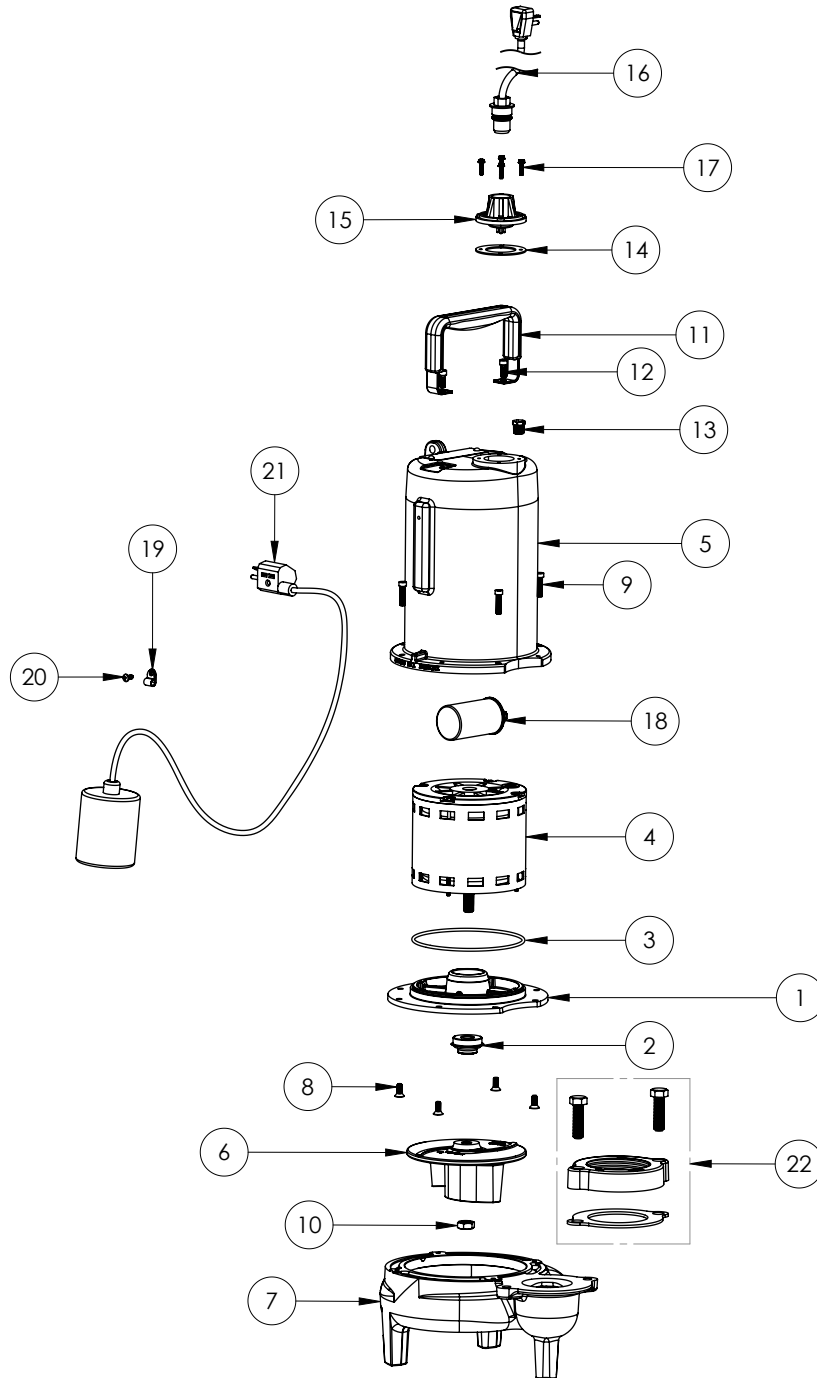

PART NOTES:

[1] - Part requires factory authorized service. Contact Liberty Pumps at 1-800-543-2550

LE72A3

LE72A3 (B62)

LE72A3**LE72A3 (B62)**

#	PART #	DESCRIPTION	QTY	Note
1	53260BR	MOTOR SUPPORT PLATE	1	
2	5120000	5/8 INCH UNITIZED SHAFT SEAL	1	[1]
3	5617000	O-RING	1	
4	5330000	MOTOR	1	[1]
5	531400R	MOTOR COVER	1	
6	5130000	IMPELLER, CAST IRON	1	
7	531500R	VOLUTE HOUSING	1	
8	8018000	1/4-20 x 5/8 SLOTTED FLAT HEAD BOLT	4	
9	8091000	1/4-20 x 1 HEX SOCKET HEAD BOLT	4	
13	8046000	1/2-20 HEX STAINLESS STEEL JAM NUT	1	
14	5071000	BRASS OIL PLUG	1	
15	5060000	CORD PLATE GASKET	1	
16	5014000	CORD PLATE	1	
17	K001058	POWER CORD, 10FT. 230V	1	
18	K001095	STAINLESS STEEL HANDLE	1	
19	8064000	#8-32 x 5/8 HEX WASHER HEAD SCREW	4	
20	51190F0	CAPACITOR	1	
21	5070000	FLOAT SWITCH SUPPORT	1	
22	8014000	CABLE CLAMP	1	
23	8082000	#10-24 x 3/8 EPOXY LOCK SCREW	1	
24	8002000	#10-24 STAINLESS STEEL HEX	1	
25	K001019	61140A0 PUMP SWITCH, 10' 230V, INCLUDES MOUNTING HARDWARE	1	
26	K001222	3" DISCHARGE KIT	1	

PART NOTES:

[1] - Part requires factory authorized service. Contact Liberty Pumps at 1-800-543-2550

LE72A3

LE72A3 (B71)

Liberty
Pumps

LE72A3**LE72A3 (B71)**

#	PART #	DESCRIPTION	QTY	Note
1	53260AR	MOTOR PLATE	1	
2	5120000	5/8 INCH UNITIZED SHAFT SEAL	1	[1]
3	5617000	O-RING	1	
4	5341200	MOTOR ASSY ADDFUL	1	[1]
5	531400R	MOTOR COVER	1	
6	5130000	IMPELLER, CAST IRON	1	
7	531500R	VOLUTE HOUSING	1	
8	8018000	1/4-20 x 5/8 SLOTTED FLAT HEAD BOLT	4	
9	8091000	1/4-20 x 1 HEX SOCKET HEAD BOLT	4	
10	8046000	1/2-20 HEX STAINLESS STEEL JAM NUT	1	
11	3411200	HANDLE	1	
12	8103000	SCREW 1/4-20x5/8" HX SKT SS	2	
13	5071000	BRASS OIL PLUG	1	
14	5060000	CORD PLATE GASKET	1	
15	5014000	CORD PLATE	1	
16	K001058	POWER CORD, 10FT. 230V	1	
17	8064000	#8-32 x 5/8 HEX WASHER HEAD SCREW	4	
18	51190F0	CAPACITOR	1	
19	8014000	CABLE CLAMP	1	
20	8082000	#10-24 x 3/8 EPOXY LOCK SCREW	1	
21	K001019	61140A0 PUMP SWITCH, 10' 230V, INCLUDES MOUNTING HARDWARE	1	
22	K001222	3" DISCHARGE KIT	1	