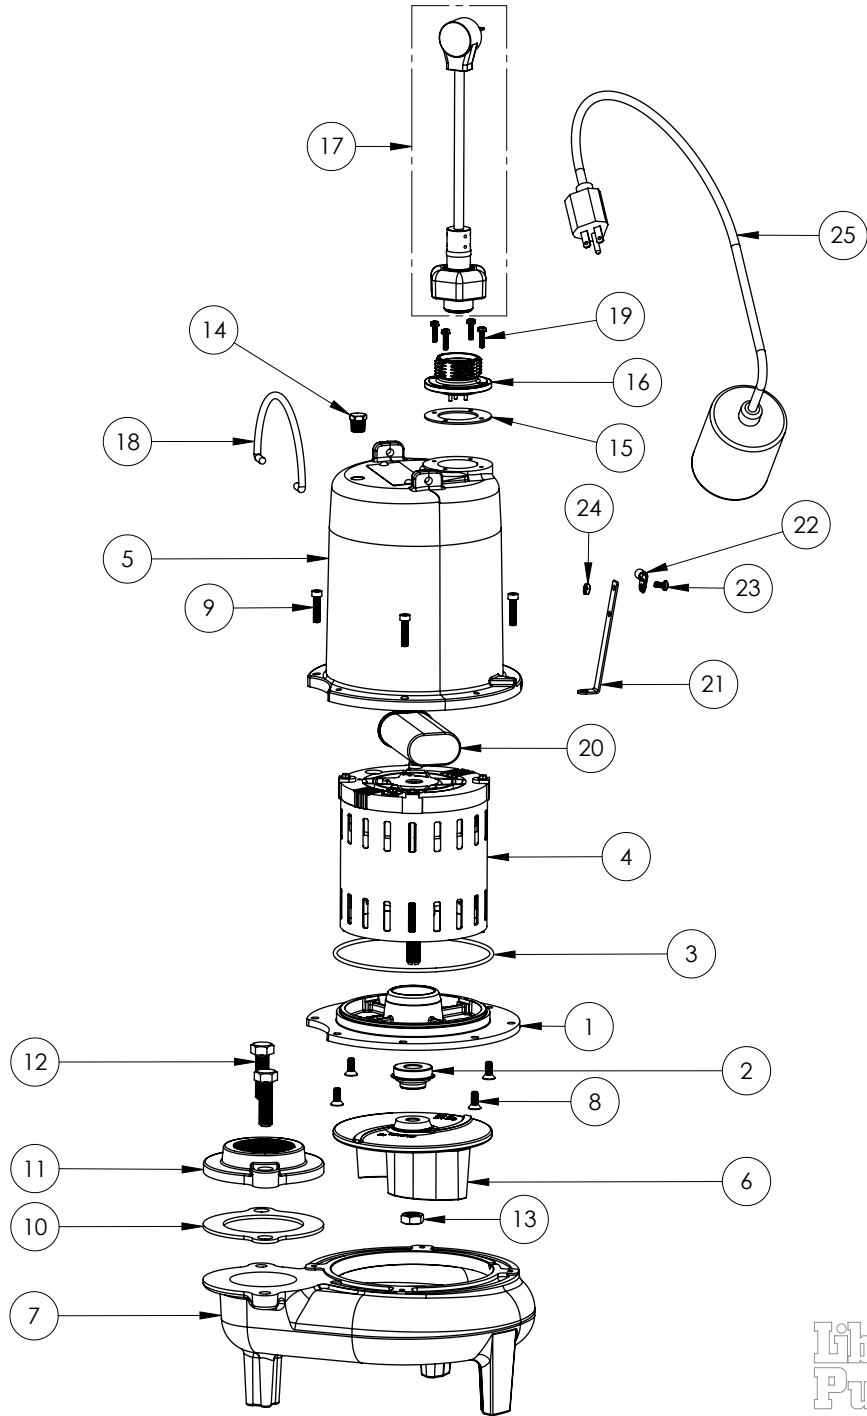

PART NOTES:

[1] - Part requires factory authorized service. Contact Liberty Pumps at 1-800-543-2550

LE72A2-3 (B72)

LE72A2-3**LE72A2-3 (B72)**

#	PART #	DESCRIPTION	QTY	Note
1	53260BR	MOTOR SUPPORT PLATE	1	
2	5120000	5/8 INCH UNITIZED SHAFT SEAL	1	[1]
3	5617000	O-RING	1	
4	5330000	MOTOR	1	[1]
5	531400R	MOTOR COVER	1	
6	5130000	IMPELLER, CAST IRON	1	
7	531500R	VOLUTE HOUSING	1	
8	8018000	1/4-20 x 5/8 SLOTTED FLAT HEAD BOLT	4	
9	8091000	1/4-20 x 1 HEX SOCKET HEAD BOLT	4	
10	3411200	HANDLE	1	
11	8103000	SCREW 1/4-20x5/8" HX SKT SS	2	
12	8046000	1/2-20 HEX STAINLESS STEEL JAM NUT	1	
13	50710A0	PIPE PLUG, 1/4" HEX HD BRASS NPTF	1	
14	5060000	CORD PLATE GASKET	1	
15	K001216	5619000, CORDPLATE	1	
16	K001356	POWER CORD, 35FT.	1	
17	8064000	#8-32 x 5/8 HEX WASHER HEAD SCREW	4	
18	51190F0	CAPACITOR	1	
19	8014200	CABLE CLAMP	1	
20	8082000	#10-24 x 3/8 EPOXY LOCK SCREW	1	
21	K001348	PUMP SWITCH, 35FT.	1	
22	K001221	2" DISCHARGE KIT	1	

PART NOTES:

[1] - Part requires factory authorized service. Contact Liberty Pumps at 1-800-543-2550

LE72A2-3 (B62)

LE72A2-3**LE72A2-3 (B62)**

#	PART #	DESCRIPTION	QTY	Note
1	53260BR	MOTOR SUPPORT PLATE	1	
2	5120000	5/8 INCH UNITIZED SHAFT SEAL	1	[1]
3	5617000	O-RING	1	
4	5330000	MOTOR	1	[1]
5	531400R	MOTOR COVER	1	
6	5130000	IMPELLER, CAST IRON	1	
7	531500R	VOLUTE HOUSING	1	
8	8018000	1/4-20 x 5/8 SLOTTED FLAT HEAD BOLT	4	
9	8091000	1/4-20 x 1 HEX SOCKET HEAD BOLT	4	
10	5129000	FLANGE GASKET, FITS 2" OR 3"	1	
11	K001221	2" DISCHARGE KIT	1	
12	8037000	1/2-13 x 1-3/4 STAINLESS STEEL BOLT	2	
13	8046000	1/2-20 HEX STAINLESS STEEL JAM NUT	1	
14	5071000	BRASS OIL PLUG	1	
15	5060000	CORD PLATE GASKET	1	
16	5014000	CORD PLATE	1	
17	K001356	POWER CORD, 35FT.	1	
18	K001095	STAINLESS STEEL HANDLE	1	
19	8064000	#8-32 x 5/8 HEX WASHER HEAD SCREW	4	
20	51190F0	CAPACITOR	1	
21	5070000	FLOAT SWITCH SUPPORT	1	
22	8014000	CABLE CLAMP	1	
23	8082000	#10-24 x 3/8 EPOXY LOCK SCREW	1	
24	8002000	#10-24 STAINLESS STEEL HEX	1	
25	K001348	PUMP SWITCH, 35FT.	1	