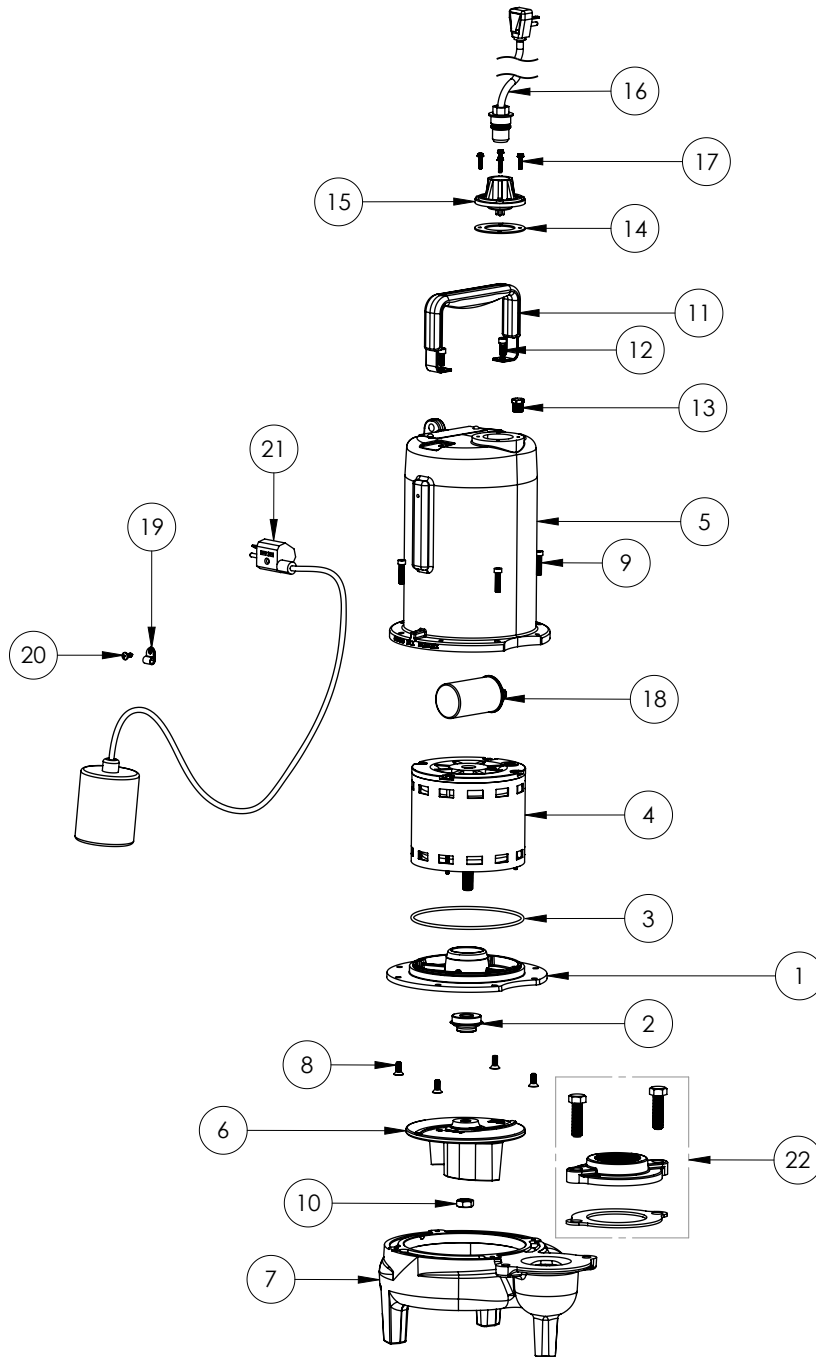

PART NOTES:

[1] - Part requires factory authorized service. Contact Liberty Pumps at 1-800-543-2550

LE72A2-2 (B62)

LE72A2-2**LE72A2-2 (B62)**

#	PART #	DESCRIPTION	QTY	Note
1	53260BR	MOTOR SUPPORT PLATE	1	
2	5120000	5/8 INCH UNITIZED SHAFT SEAL	1	[1]
3	5617000	O-RING	1	
4	5333000	MOTOR	1	[1]
5	531400R	MOTOR COVER	1	
6	5130000	IMPELLER, CAST IRON	1	
7	531500R	VOLUTE HOUSING	1	
8	8018000	1/4-20 x 5/8 SLOTTED FLAT HEAD BOLT	4	
9	8091000	1/4-20 x 1 HEX SOCKET HEAD BOLT	4	
13	8046000	1/2-20 HEX STAINLESS STEEL JAM NUT	1	
14	5071000	BRASS OIL PLUG	1	
15	5060000	CORD PLATE GASKET	1	
16	5014000	CORD PLATE	1	
17	K001059	POWER CORD, 230V, 25 FOOT CORD	1	
18	K001095	STAINLESS STEEL HANDLE	1	
19	8064000	#8-32 x 5/8 HEX WASHER HEAD SCREW	4	
20	51190F0	CAPACITOR	1	
21	5070000	FLOAT SWITCH SUPPORT	1	
22	8014000	CABLE CLAMP	1	
23	8082000	#10-24 x 3/8 EPOXY LOCK SCREW	1	
24	8002000	#10-24 STAINLESS STEEL HEX	1	
25	K001062	PUMP SWITCH, 25FT. INCLUDES MOUNTING HARDWARE	1	
26	K001221	2" DISCHARGE KIT	1	

PART NOTES:

[1] - Part requires factory authorized service. Contact Liberty Pumps at 1-800-543-2550

LE72A2-2 (B71)

LE72A2-2**LE72A2-2 (B71)**

#	PART #	DESCRIPTION	QTY	Note
1	53260AR	MOTOR PLATE	1	
2	5120000	5/8 INCH UNITIZED SHAFT SEAL	1	[1]
3	5617000	O-RING	1	
4	5341200	MOTOR ASSY ADDFUL	1	[1]
5	531400R	MOTOR COVER	1	
6	5130000	IMPELLER, CAST IRON	1	
7	531500R	VOLUTE HOUSING	1	
8	8018000	1/4-20 x 5/8 SLOTTED FLAT HEAD BOLT	4	
9	8091000	1/4-20 x 1 HEX SOCKET HEAD BOLT	4	
10	8046000	1/2-20 HEX STAINLESS STEEL JAM NUT	1	
11	3411200	HANDLE	1	
12	8103000	SCREW 1/4-20x5/8" HX SKT SS	2	
13	5071000	BRASS OIL PLUG	1	
14	5060000	CORD PLATE GASKET	1	
15	5014000	CORD PLATE	1	
16	K001059	POWER CORD, 230V, 25 FOOT CORD	1	
17	8064000	#8-32 x 5/8 HEX WASHER HEAD SCREW	4	
18	51190F0	CAPACITOR	1	
19	8014000	CABLE CLAMP	1	
20	8082000	#10-24 x 3/8 EPOXY LOCK SCREW	1	
21	K001431	61140B0 PUMP SWITCH, 25' 230V	1	
22	K001221	2" DISCHARGE KIT	1	