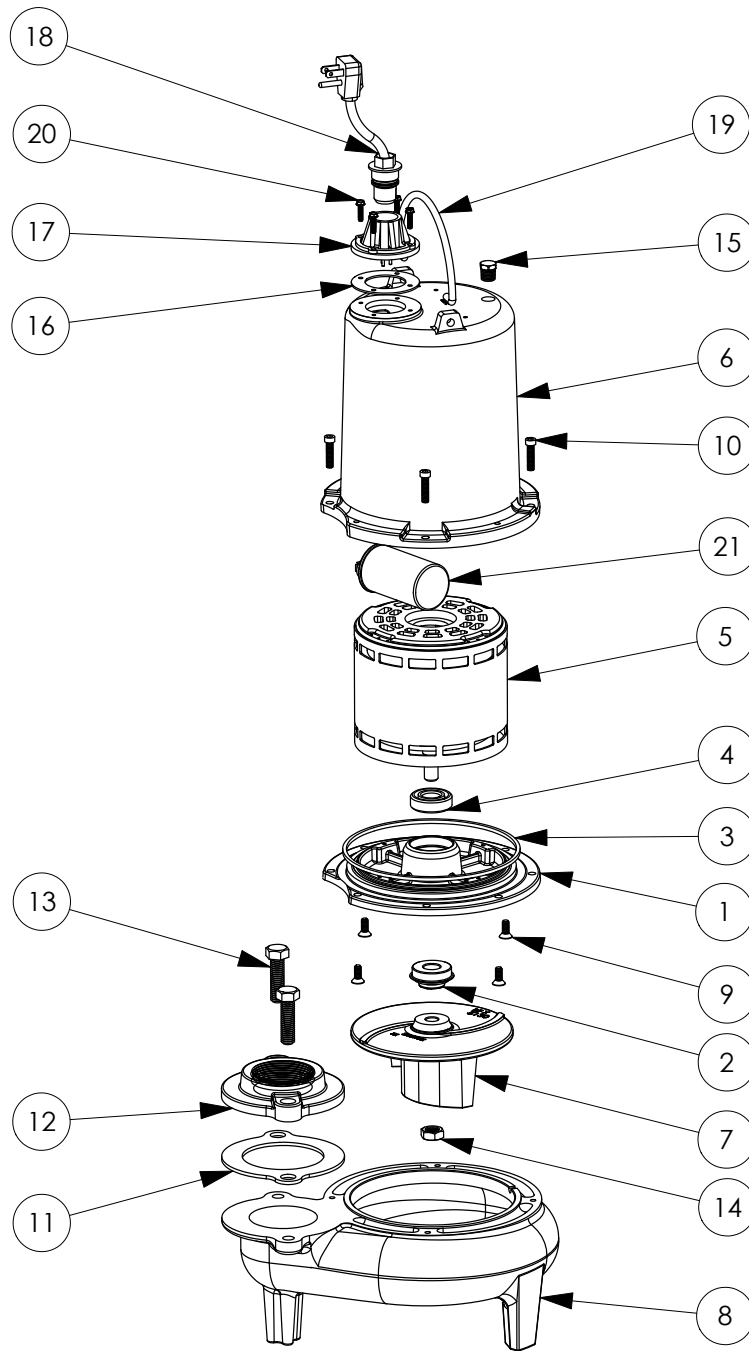

LE72M2

LE72M2 (B10)

LE72M2

LE72M2 (B10)

#	PART #	DESCRIPTION	QTY	Note
1	510100R	MOTOR SUPPORT PLATE	1	
2	5120000	5/8 INCH UNITIZED SHAFT SEAL	1	[1]
3	5107000	MOTOR COVER SEALRING	1	[1]
4	5124000	BEARING	1	
5	5341000	MOTOR	1	
6	527700R	MOTOR COVER	1	
7	5130000	IMPELLER, CAST IRON	1	
8	510200R	VOLUTE HOUSING	1	
9	8018000	1/4-20 x 5/8 SLOTTED FLAT HEAD BOLT	4	
10	8091000	1/4-20 x 1 HEX SOCKET HEAD BOLT	4	
11	5129000	FLANGE GASKET, FITS 2" OR 3"	1	
12	K001221	2" DISCHARGE KIT	1	
13	8037000	1/2-13 x 1-3/4 STAINLESS STEEL BOLT	2	
14	8046000	1/2-20 HEX STAINLESS STEEL JAM NUT	1	
15	5071000	BRASS OIL PLUG	1	
16	5060000	CORD PLATE GASKET	1	
17	5014000	CORD PLATE	1	
18	K001058	POWER CORD, 10FT. 230V	1	
19	K001095	STAINLESS STEEL HANDLE	1	
20	8064000	#8-32 x 5/8 HEX WASHER HEAD SCREW	4	
21	51190F0	CAPACITOR	1	

PART NOTES:

[1] - Part requires factory authorized service. Contact Liberty Pumps at 1-800-543-2550