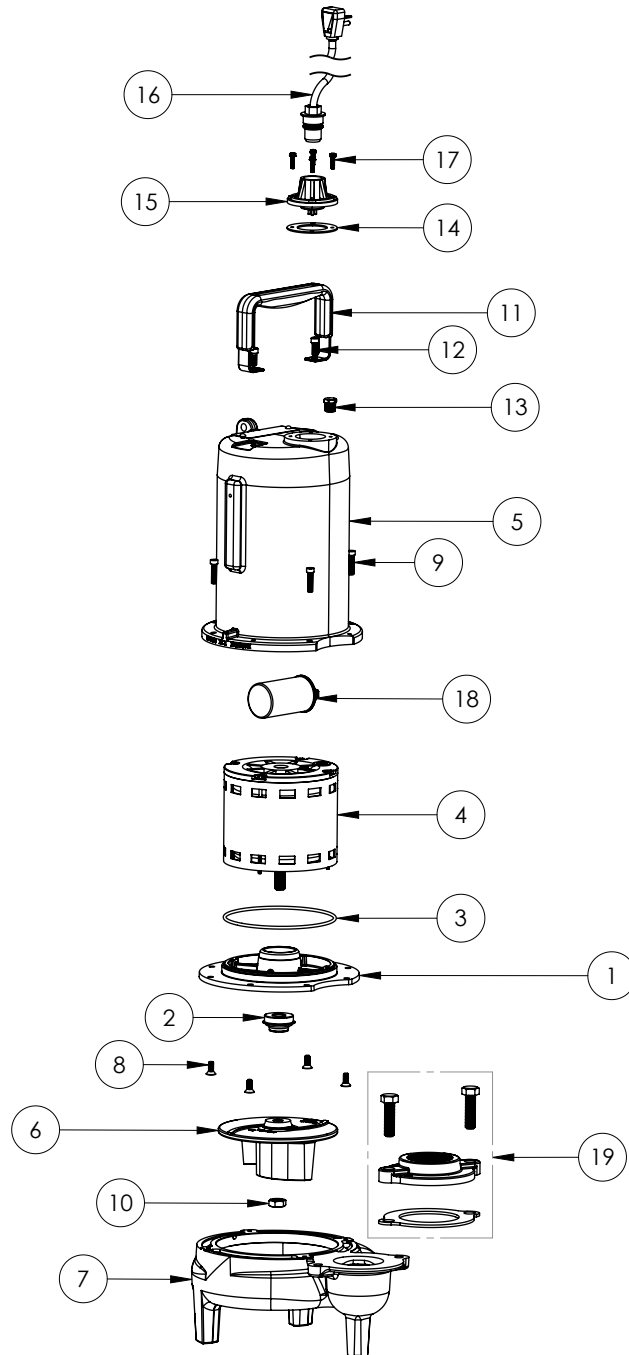

PART NOTES:

[1] - Part requires factory authorized service. Contact Liberty Pumps at 1-800-543-2550

LE72M2-2 (B62)

LE72M2-2**LE72M2-2 (B62)**

#	PART #	DESCRIPTION	QTY	Note
1	53260BR	MOTOR SUPPORT PLATE	1	
2	5120000	5/8 INCH UNITIZED SHAFT SEAL	1	[1]
3	5617000	O-RING	1	
4	5330000	MOTOR	1	[1]
5	531400R	MOTOR COVER	1	
6	5130000	IMPELLER, CAST IRON	1	
7	531500R	VOLUTE HOUSING	1	
8	8018000	1/4-20 x 5/8 SLOTTED FLAT HEAD BOLT	4	
9	8091000	1/4-20 x 1 HEX SOCKET HEAD BOLT	4	
13	8046000	1/2-20 HEX STAINLESS STEEL JAM NUT	1	
14	5071000	BRASS OIL PLUG	1	
15	5060000	CORD PLATE GASKET	1	
16	5014000	CORD PLATE	1	
17	K001059	POWER CORD, 230V, 25 FOOT CORD	1	
18	K001095	STAINLESS STEEL HANDLE	1	
19	8064000	#8-32 x 5/8 HEX WASHER HEAD SCREW	4	
20	51190F0	CAPACITOR	1	
21	K001221	2" DISCHARGE KIT	1	

PART NOTES:

[1] - Part requires factory authorized service. Contact Liberty Pumps at 1-800-543-2550

LE72M2-2 (B71)

LE72M2-2**LE72M2-2 (B71)**

#	PART #	DESCRIPTION	QTY	Note
1	53260AR	MOTOR PLATE	1	
2	5120000	5/8 INCH UNITIZED SHAFT SEAL	1	[1]
3	5617000	O-RING	1	
4	5341200	MOTOR ASSY ADDFUL	1	[1]
5	531400R	MOTOR COVER	1	
6	5130000	IMPELLER, CAST IRON	1	
7	531500R	VOLUTE HOUSING	1	
8	8018000	1/4-20 x 5/8 SLOTTED FLAT HEAD BOLT	4	
9	8091000	1/4-20 x 1 HEX SOCKET HEAD BOLT	4	
10	8046000	1/2-20 HEX STAINLESS STEEL JAM NUT	1	
11	3411200	HANDLE	1	
12	8103000	SCREW 1/4-20x5/8" HX SKT SS	2	
13	5071000	BRASS OIL PLUG	1	
14	5060000	CORD PLATE GASKET	1	
15	5014000	CORD PLATE	1	
16	K001059	POWER CORD, 230V, 25 FOOT CORD	1	
17	8064000	#8-32 x 5/8 HEX WASHER HEAD SCREW	4	
18	51190F0	CAPACITOR	1	
19	K001221	2" DISCHARGE KIT	1	