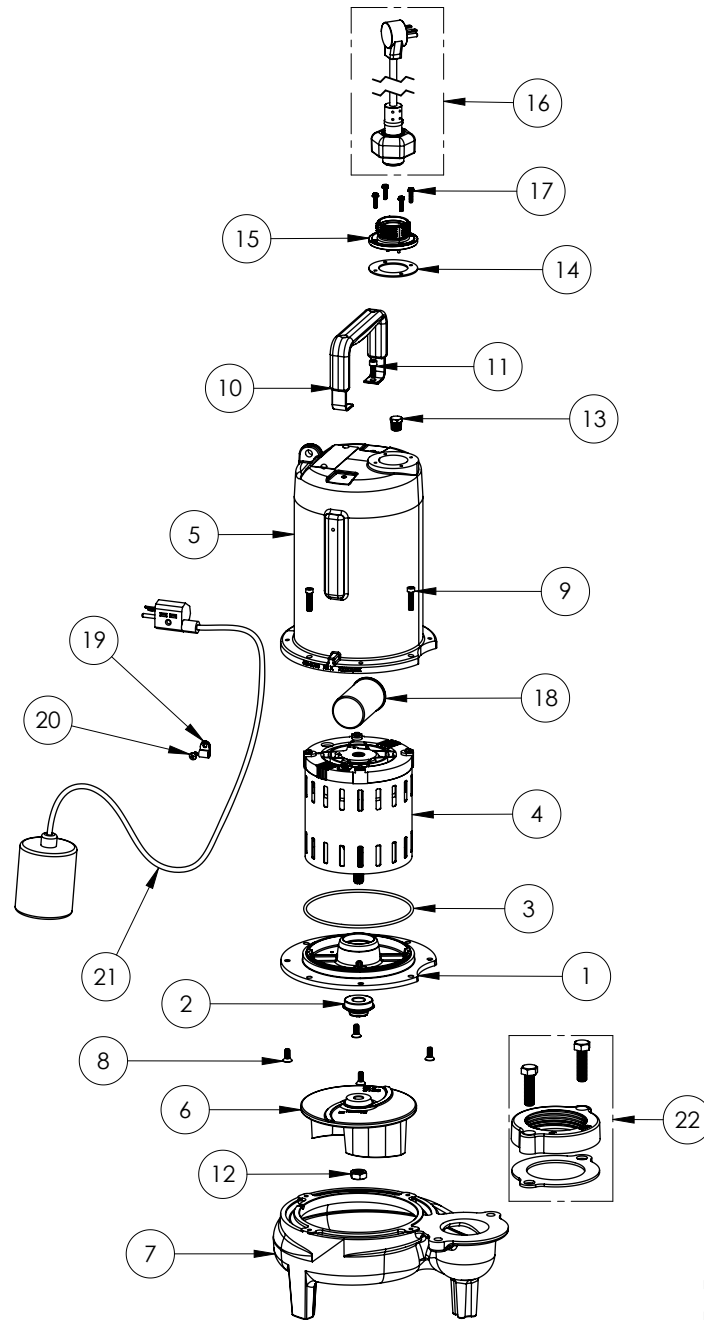

PART NOTES:

[1] - Part requires factory authorized service. Contact Liberty Pumps at 1-800-543-2550

LE72A3-3 (B71)

LE72A3-3**LE72A3-3 (B71)**

#	PART #	DESCRIPTION	QTY	Note
1	53260AR	MOTOR PLATE	1	
2	5120000	5/8 INCH UNITIZED SHAFT SEAL	1	[1]
3	5617000	O-RING	1	
4	5341200	MOTOR ASSY ADDFUL	1	[1]
5	531400R	MOTOR COVER	1	
6	5130000	IMPELLER, CAST IRON	1	
7	531500R	VOLUTE HOUSING	1	
8	8018000	1/4-20 x 5/8 SLOTTED FLAT HEAD BOLT	4	
9	8091000	1/4-20 x 1 HEX SOCKET HEAD BOLT	4	
10	8046000	1/2-20 HEX STAINLESS STEEL JAM NUT	1	
11	3411200	HANDLE	1	
12	8103000	SCREW 1/4-20x5/8" HX SKT SS	2	
13	5071000	BRASS OIL PLUG	1	
14	5060000	CORD PLATE GASKET	1	
15	K001216	5619000, CORDPLATE	1	
16	K001356	POWER CORD, 35FT.	1	
17	8064000	#8-32 x 5/8 HEX WASHER HEAD SCREW	4	
18	51190F0	CAPACITOR	1	
19	8067000	CABLE CLAMP	1	
20	8082000	#10-24 x 3/8 EPOXY LOCK SCREW	1	
21	K001348	PUMP SWITCH, 35FT.	1	
22	K001222	3" DISCHARGE KIT	1	

PART NOTES:

[1] - Part requires factory authorized service. Contact Liberty Pumps at 1-800-543-2550

LE72A3-3 (B72)

LE72A3-3**LE72A3-3 (B72)**

#	PART #	DESCRIPTION	QTY	Note
1	53260BR	MOTOR SUPPORT PLATE	1	
2	5120000	5/8 INCH UNITIZED SHAFT SEAL	1	[1]
3	5617000	O-RING	1	
4	5330000	MOTOR	1	[1]
5	531400R	MOTOR COVER	1	
6	5130000	IMPELLER, CAST IRON	1	
7	531500R	VOLUTE HOUSING	1	
8	8018000	1/4-20 x 5/8 SLOTTED FLAT HEAD BOLT	4	
9	8091000	1/4-20 x 1 HEX SOCKET HEAD BOLT	4	
10	3411200	HANDLE	1	
11	8103000	SCREW 1/4-20x5/8" HX SKT SS	2	
12	8046000	1/2-20 HEX STAINLESS STEEL JAM NUT	1	
13	50710A0	PIPE PLUG, 1/4" HEX HD BRASS NPTF	1	
14	5060000	CORD PLATE GASKET	1	
15	K001216	5619000, CORDPLATE	1	
16	K001356	POWER CORD, 35FT.	1	
17	8064000	#8-32 x 5/8 HEX WASHER HEAD SCREW	4	
18	51190F0	CAPACITOR	1	
19	8014200	CABLE CLAMP	1	
20	8082000	#10-24 x 3/8 EPOXY LOCK SCREW	1	
21	K001348	PUMP SWITCH, 35FT.	1	
22	K001222	3" DISCHARGE KIT	1	