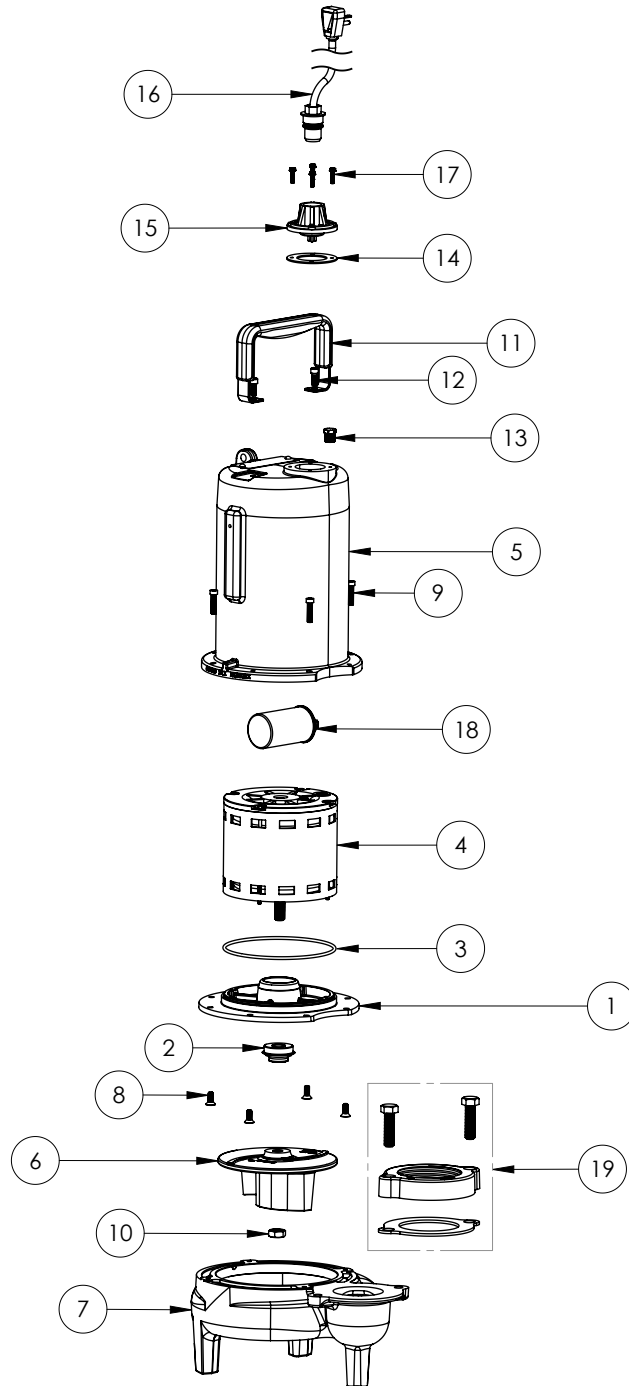

PART NOTES:

[1] - Part requires factory authorized service. Contact Liberty Pumps at 1-800-543-2550

LE72M3

LE72M3 (B62)

Liberty
Pumps

LE72M3**LE72M3 (B62)**

#	PART #	DESCRIPTION	QTY	Note
1	532600R	MOTOR SUPPORT PLATE	1	
2	5120000	5/8 INCH UNITIZED SHAFT SEAL	1	[1]
3	5617000	O-RING	1	
4	5330000	MOTOR	1	[1]
5	531400R	MOTOR COVER	1	
6	5130000	IMPELLER, CAST IRON	1	
7	531500R	VOLUTE HOUSING	1	
8	8018000	1/4-20 x 5/8 SLOTTED FLAT HEAD BOLT	4	
9	8091000	1/4-20 x 1 HEX SOCKET HEAD BOLT	4	
10	5129000	FLANGE GASKET, FITS 2" OR 3"	1	
11	K001222	3" DISCHARGE KIT	1	
12	8037000	1/2-13 x 1-3/4 STAINLESS STEEL BOLT	2	
13	8046000	1/2-20 HEX STAINLESS STEEL JAM NUT	1	
14	5071000	BRASS OIL PLUG	1	
15	5060000	CORD PLATE GASKET	1	
16	5014000	CORD PLATE	1	
17	K001058	POWER CORD, 10FT. 230V	1	
18	K001095	STAINLESS STEEL HANDLE	1	
19	8064000	#8-32 x 5/8 HEX WASHER HEAD SCREW	4	
20	51190F0	CAPACITOR	1	
21	K001222	3" DISCHARGE KIT		

PART NOTES:

[1] - Part requires factory authorized service. Contact Liberty Pumps at 1-800-543-2550

LE72M3

LE72M3 (B71)

LE72M3**LE72M3 (B71)**

#	PART #	DESCRIPTION	QTY	Note
1	53260AR	MOTOR PLATE	1	
2	5120000	5/8 INCH UNITIZED SHAFT SEAL	1	[1]
3	5617000	O-RING	1	
4	5340200	MOTOR	1	[1]
5	531400R	MOTOR COVER	1	
6	5130000	IMPELLER, CAST IRON	1	
7	531500R	VOLUTE HOUSING	1	
8	8018000	1/4-20 x 5/8 SLOTTED FLAT HEAD BOLT	4	
9	8091000	1/4-20 x 1 HEX SOCKET HEAD BOLT	4	
10	8046000	1/2-20 HEX STAINLESS STEEL JAM NUT	1	
11	3411200	HANDLE	1	
12	8103000	SCREW 1/4-20x5/8" HX SKT SS	2	
13	5071000	BRASS OIL PLUG	1	
14	5060000	CORD PLATE GASKET	1	
15	5014000	CORD PLATE	1	
16	K001058	POWER CORD, 10FT. 230V	1	
17	8064000	#8-32 x 5/8 HEX WASHER HEAD SCREW	4	
18	51190F0	CAPACITOR	1	
19	K001222	3" DISCHARGE KIT	1	