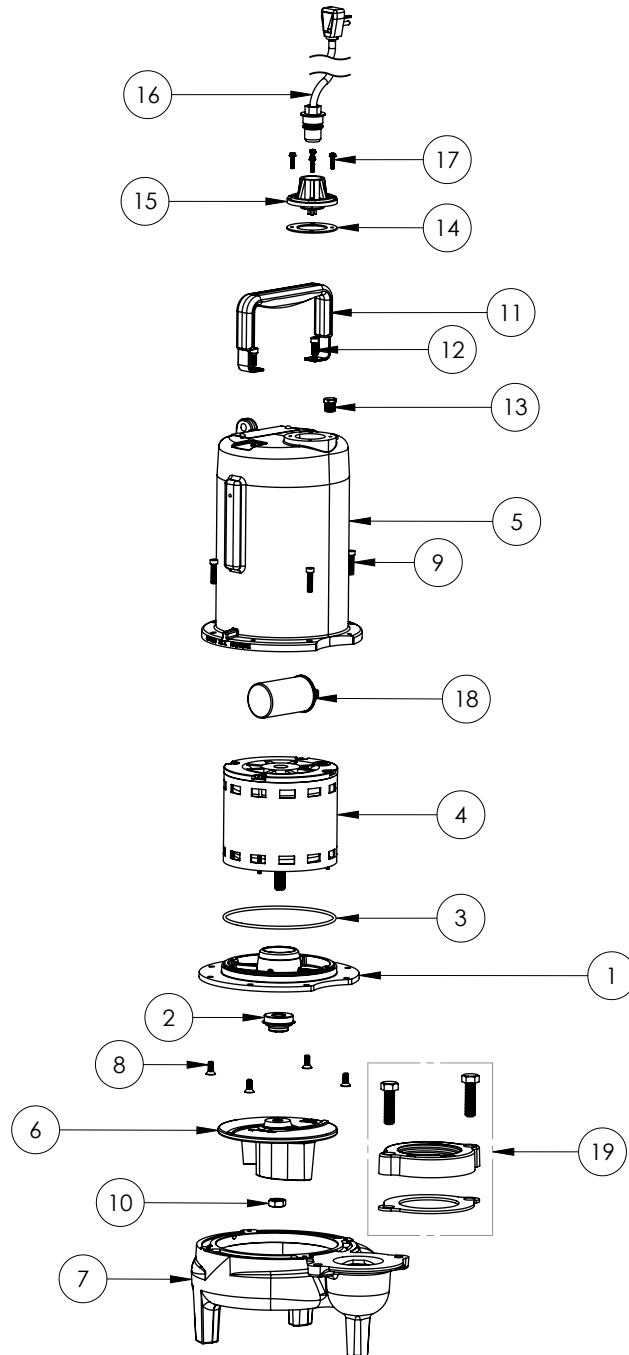

PART NOTES:

[1] - Part requires factory authorized service. Contact Liberty Pumps at 1-800-543-2550

LE72M3-2 (B62)

LE72M3-2**LE72M3-2 (B62)**

#	PART #	DESCRIPTION	QTY	Note
1	532600R	MOTOR SUPPORT PLATE	1	
2	5120000	5/8 INCH UNITIZED SHAFT SEAL	1	[1]
3	5617000	O-RING	1	
4	5330000	MOTOR	1	[1]
5	531400R	MOTOR COVER	1	
6	5130000	IMPELLER, CAST IRON	1	
7	531500R	VOLUTE HOUSING	1	
8	8018000	1/4-20 x 5/8 SLOTTED FLAT HEAD BOLT	4	
9	8091000	1/4-20 x 1 HEX SOCKET HEAD BOLT	4	
10	5129000	FLANGE GASKET, FITS 2" OR 3"	1	
11	512200R	3" DISCHARGE FLANGE	1	
12	8037000	1/2-13 x 1-3/4 STAINLESS STEEL BOLT	2	
13	8046000	1/2-20 HEX STAINLESS STEEL JAM NUT	1	
14	5071000	BRASS OIL PLUG	1	
15	5060000	CORD PLATE GASKET	1	
16	5014000	CORD PLATE	1	
17	K001059	POWER CORD, 230V, 25 FOOT CORD	1	
18	K001095	STAINLESS STEEL HANDLE	1	
19	8064000	#8-32 x 5/8 HEX WASHER HEAD SCREW	4	
20	51190F0	CAPACITOR	1	
21	K001222	3" DISCHARGE KIT		

PART NOTES:

[1] - Part requires factory authorized service. Contact Liberty Pumps at 1-800-543-2550

LE72M3-2 (B71)

LE72M3-2**LE72M3-2 (B71)**

#	PART #	DESCRIPTION	QTY	Note
1	53260AR	MOTOR PLATE	1	
2	5120000	5/8 INCH UNITIZED SHAFT SEAL	1	[1]
3	5617000	O-RING	1	
4	5341200	MOTOR ASSY ADDFUL	1	[1]
5	531400R	MOTOR COVER	1	
6	5130000	IMPELLER, CAST IRON	1	
7	531500R	VOLUTE HOUSING	1	
8	8018000	1/4-20 x 5/8 SLOTTED FLAT HEAD BOLT	4	
9	8091000	1/4-20 x 1 HEX SOCKET HEAD BOLT	4	
10	8046000	1/2-20 HEX STAINLESS STEEL JAM NUT	1	
11	3411200	HANDLE	1	
12	8103000	SCREW 1/4-20x5/8" HX SKT SS	2	
13	5071000	BRASS OIL PLUG	1	
14	5060000	CORD PLATE GASKET	1	
15	5014000	CORD PLATE	1	
16	K001059	POWER CORD, 230V, 25 FOOT CORD	1	
17	8064000	#8-32 x 5/8 HEX WASHER HEAD SCREW	4	
18	51190F0	CAPACITOR	1	
19	K001222	3" DISCHARGE KIT	1	