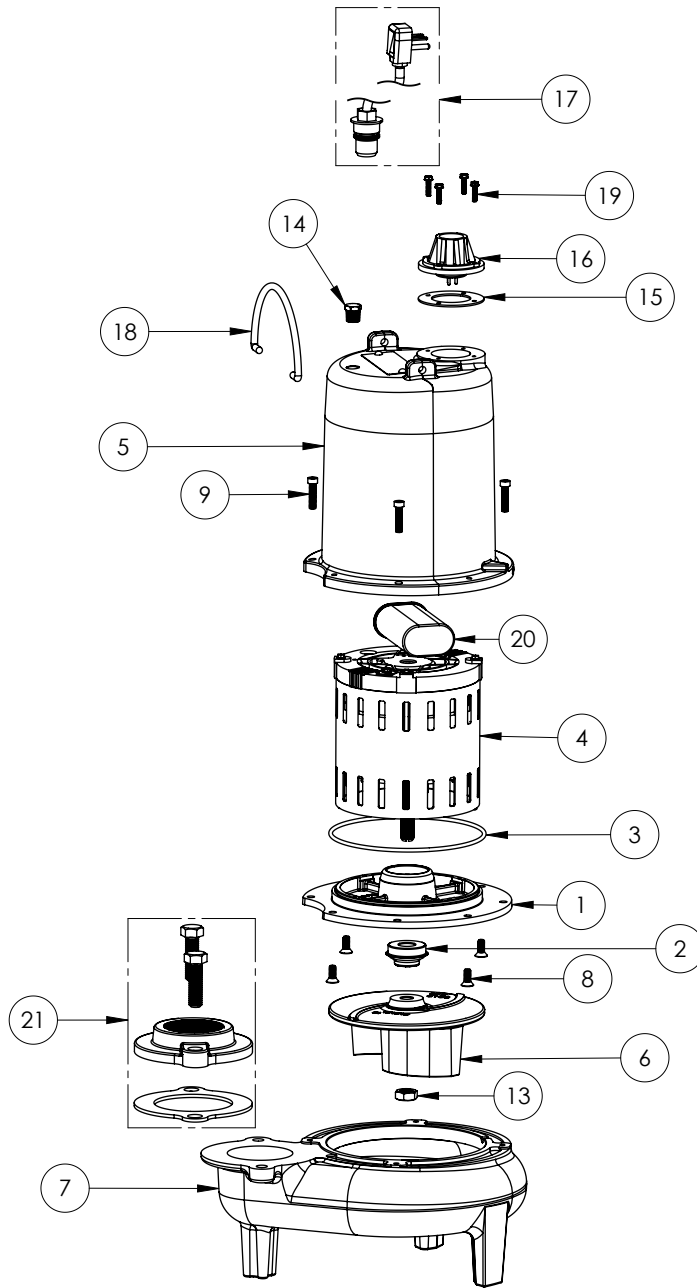

PART NOTES:

[1] - Part requires factory authorized service. Contact Liberty Pumps at 1-800-543-2550

LE72M2-2 (B61)

LE72M2-2B61

LE72M2-2**LE72M2-2 (B61)**

#	PART #	DESCRIPTION	QTY	Note
1	532600R	MOTOR SUPPORT PLATE	1	
2	5120000	5/8 INCH UNITIZED SHAFT SEAL	1	[1]
3	5617000	O-RING	1	
4	5341000	MOTOR	1	
5	531400R	MOTOR COVER	1	
6	5130000	IMPELLER, CAST IRON	1	
7	531500R	VOLUTE HOUSING	1	
8	8018000	1/4-20 x 5/8 SLOTTED FLAT HEAD BOLT	4	
9	8091000	1/4-20 x 1 HEX SOCKET HEAD BOLT	4	
10	5129000	FLANGE GASKET, FITS 2" OR 3"	1	
11	K001221	2" DISCHARGE KIT	1	
12	8037000	1/2-13 x 1-3/4 STAINLESS STEEL BOLT	2	
13	8046000	1/2-20 HEX STAINLESS STEEL JAM NUT	1	
14	5071000	BRASS OIL PLUG	1	
15	5060000	CORD PLATE GASKET	1	
16	5014000	CORD PLATE	1	
17	K001059	POWER CORD, 230V, 25 FOOT CORD	1	
18	K001095	STAINLESS STEEL HANDLE	1	
19	8064000	#8-32 x 5/8 HEX WASHER HEAD SCREW	4	
20	51190F0	CAPACITOR	1	

PART NOTES:

[1] - Part requires factory authorized service. Contact Liberty Pumps at 1-800-543-2550

LE72M2-2 (B62)

LE72M2-2**LE72M2-2 (B62)**

#	PART #	DESCRIPTION	QTY	Note
1	53260BR	MOTOR SUPPORT PLATE	1	
2	5120000	5/8 INCH UNITIZED SHAFT SEAL	1	[1]
3	5617000	O-RING	1	
4	5330000	MOTOR	1	[1]
5	531400R	MOTOR COVER	1	
6	5130000	IMPELLER, CAST IRON	1	
7	531500R	VOLUTE HOUSING	1	
8	8018000	1/4-20 x 5/8 SLOTTED FLAT HEAD BOLT	4	
9	8091000	1/4-20 x 1 HEX SOCKET HEAD BOLT	4	
13	8046000	1/2-20 HEX STAINLESS STEEL JAM NUT	1	
14	5071000	BRASS OIL PLUG	1	
15	5060000	CORD PLATE GASKET	1	
16	5014000	CORD PLATE	1	
17	K001059	POWER CORD, 230V, 25 FOOT CORD	1	
18	K001095	STAINLESS STEEL HANDLE	1	
19	8064000	#8-32 x 5/8 HEX WASHER HEAD SCREW	4	
20	51190F0	CAPACITOR	1	
21	K001221	2" DISCHARGE KIT	1	