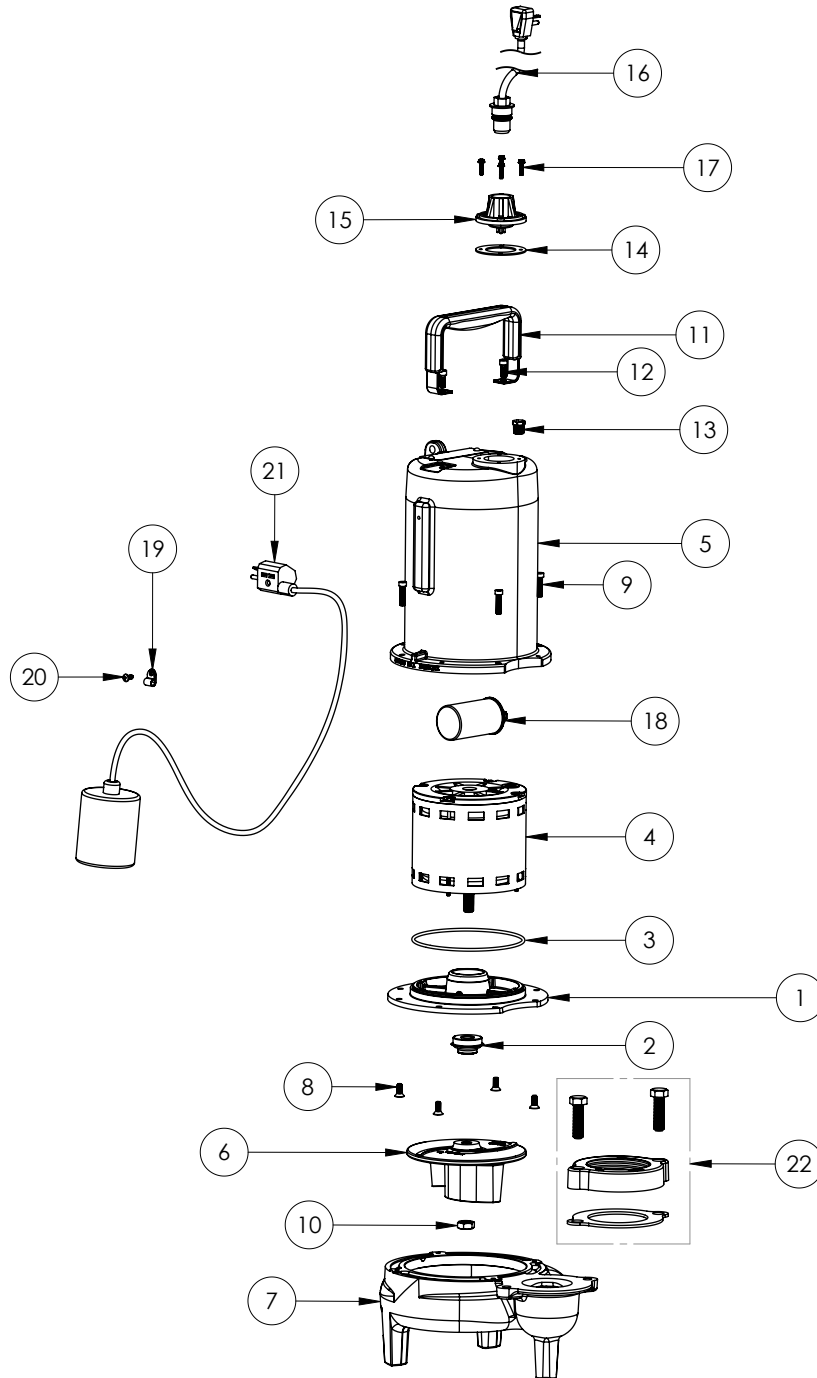

PART NOTES:

[1] - Part requires factory authorized service. Contact Liberty Pumps at 1-800-543-2550

LE72A3 (B62)

LE72A3**LE72A3 (B62)**

#	PART #	DESCRIPTION	QTY	Note
1	53260BR	MOTOR SUPPORT PLATE	1	
2	5120000	5/8 INCH UNITIZED SHAFT SEAL	1	[1]
3	5617000	O-RING	1	
4	5330000	MOTOR	1	[1]
5	531400R	MOTOR COVER	1	
6	5130000	IMPELLER, CAST IRON	1	
7	531500R	VOLUTE HOUSING	1	
8	8018000	1/4-20 x 5/8 SLOTTED FLAT HEAD BOLT	4	
9	8091000	1/4-20 x 1 HEX SOCKET HEAD BOLT	4	
13	8046000	1/2-20 HEX STAINLESS STEEL JAM NUT	1	
14	5071000	BRASS OIL PLUG	1	
15	5060000	CORD PLATE GASKET	1	
16	5014000	CORD PLATE	1	
17	K001058	POWER CORD, 10FT. 230V	1	
18	K001095	STAINLESS STEEL HANDLE	1	
19	8064000	#8-32 x 5/8 HEX WASHER HEAD SCREW	4	
20	51190F0	CAPACITOR	1	
21	5070000	FLOAT SWITCH SUPPORT	1	
22	8014000	CABLE CLAMP	1	
23	8082000	#10-24 x 3/8 EPOXY LOCK SCREW	1	
24	8002000	#10-24 STAINLESS STEEL HEX	1	
25	K001019	61140A0 PUMP SWITCH, 10' 230V, INCLUDES MOUNTING HARDWARE	1	
26	K001222	3" DISCHARGE KIT	1	

PART NOTES:

[1] - Part requires factory authorized service. Contact Liberty Pumps at 1-800-543-2550

LE72A3

LE72A3 (B71)

LE72A3**LE72A3 (B71)**

#	PART #	DESCRIPTION	QTY	Note
1	53260AR	MOTOR PLATE	1	
2	5120000	5/8 INCH UNITIZED SHAFT SEAL	1	[1]
3	5617000	O-RING	1	
4	5341200	MOTOR ASSY ADDFUL	1	[1]
5	531400R	MOTOR COVER	1	
6	5130000	IMPELLER, CAST IRON	1	
7	531500R	VOLUTE HOUSING	1	
8	8018000	1/4-20 x 5/8 SLOTTED FLAT HEAD BOLT	4	
9	8091000	1/4-20 x 1 HEX SOCKET HEAD BOLT	4	
10	8046000	1/2-20 HEX STAINLESS STEEL JAM NUT	1	
11	3411200	HANDLE	1	
12	8103000	SCREW 1/4-20x5/8" HX SKT SS	2	
13	5071000	BRASS OIL PLUG	1	
14	5060000	CORD PLATE GASKET	1	
15	5014000	CORD PLATE	1	
16	K001058	POWER CORD, 10FT. 230V	1	
17	8064000	#8-32 x 5/8 HEX WASHER HEAD SCREW	4	
18	51190F0	CAPACITOR	1	
19	8014000	CABLE CLAMP	1	
20	8082000	#10-24 x 3/8 EPOXY LOCK SCREW	1	
21	K001019	61140A0 PUMP SWITCH, 10' 230V, INCLUDES MOUNTING HARDWARE	1	
22	K001222	3" DISCHARGE KIT	1	