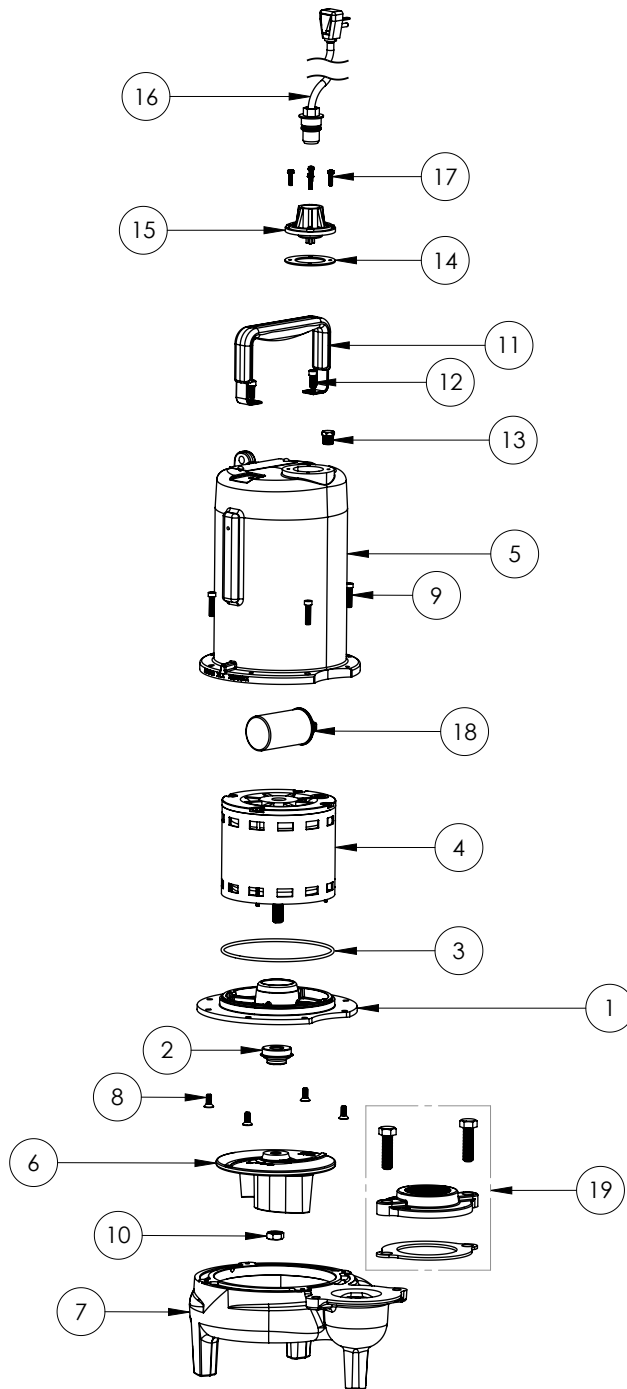

PART NOTES:

[1] - Part requires factory authorized service. Contact Liberty Pumps at 1-800-543-2550

LE72M2

LE72M2 (B62)

Liberty
Pumps

LE72M2**LE72M2 (B62)**

#	PART #	DESCRIPTION	QTY	Note
1	53260BR	MOTOR SUPPORT PLATE	1	
2	5120000	5/8 INCH UNITIZED SHAFT SEAL	1	[1]
3	5617000	O-RING	1	
4	5330000	MOTOR	1	[1]
5	531400R	MOTOR COVER	1	
6	5130000	IMPELLER, CAST IRON	1	
7	531500R	VOLUTE HOUSING	1	
8	8018000	1/4-20 x 5/8 SLOTTED FLAT HEAD BOLT	4	
9	8091000	1/4-20 x 1 HEX SOCKET HEAD BOLT	4	
10	5129000	FLANGE GASKET, FITS 2" OR 3"	1	
11	K001221	2" DISCHARGE KIT	1	
12	8037000	1/2-13 x 1-3/4 STAINLESS STEEL BOLT	2	
13	8046000	1/2-20 HEX STAINLESS STEEL JAM NUT	1	
14	5071000	BRASS OIL PLUG	1	
15	5060000	CORD PLATE GASKET	1	
16	5014000	CORD PLATE	1	
17	K001058	POWER CORD, 10FT. 230V	1	
18	K001095	STAINLESS STEEL HANDLE	1	
19	8064000	#8-32 x 5/8 HEX WASHER HEAD SCREW	4	
20	51190F0	CAPACITOR	1	

PART NOTES:

[1] - Part requires factory authorized service. Contact Liberty Pumps at 1-800-543-2550

LE72M2

LE72M2 (B71)

Liberty
Pumps

LE72M2**LE72M2 (B71)**

#	PART #	DESCRIPTION	QTY	Note
1	53260AR	MOTOR PLATE	1	
2	5120000	5/8 INCH UNITIZED SHAFT SEAL	1	[1]
3	5617000	O-RING	1	
4	5341200	MOTOR ASSY ADDFUL	1	[1]
5	531400R	MOTOR COVER	1	
6	5130000	IMPELLER, CAST IRON	1	
7	531500R	VOLUTE HOUSING	1	
8	8018000	1/4-20 x 5/8 SLOTTED FLAT HEAD BOLT	4	
9	8091000	1/4-20 x 1 HEX SOCKET HEAD BOLT	4	
10	8046000	1/2-20 HEX STAINLESS STEEL JAM NUT	1	
11	3411200	HANDLE	1	
12	8103000	SCREW 1/4-20x5/8" HX SKT SS	2	
13	5071000	BRASS OIL PLUG	1	
14	5060000	CORD PLATE GASKET	1	
15	5014000	CORD PLATE	1	
16	K001058	POWER CORD, 10FT. 230V	1	
17	8064000	#8-32 x 5/8 HEX WASHER HEAD SCREW	4	
18	51190F0	CAPACITOR	1	
19	K001221	2" DISCHARGE KIT	1	