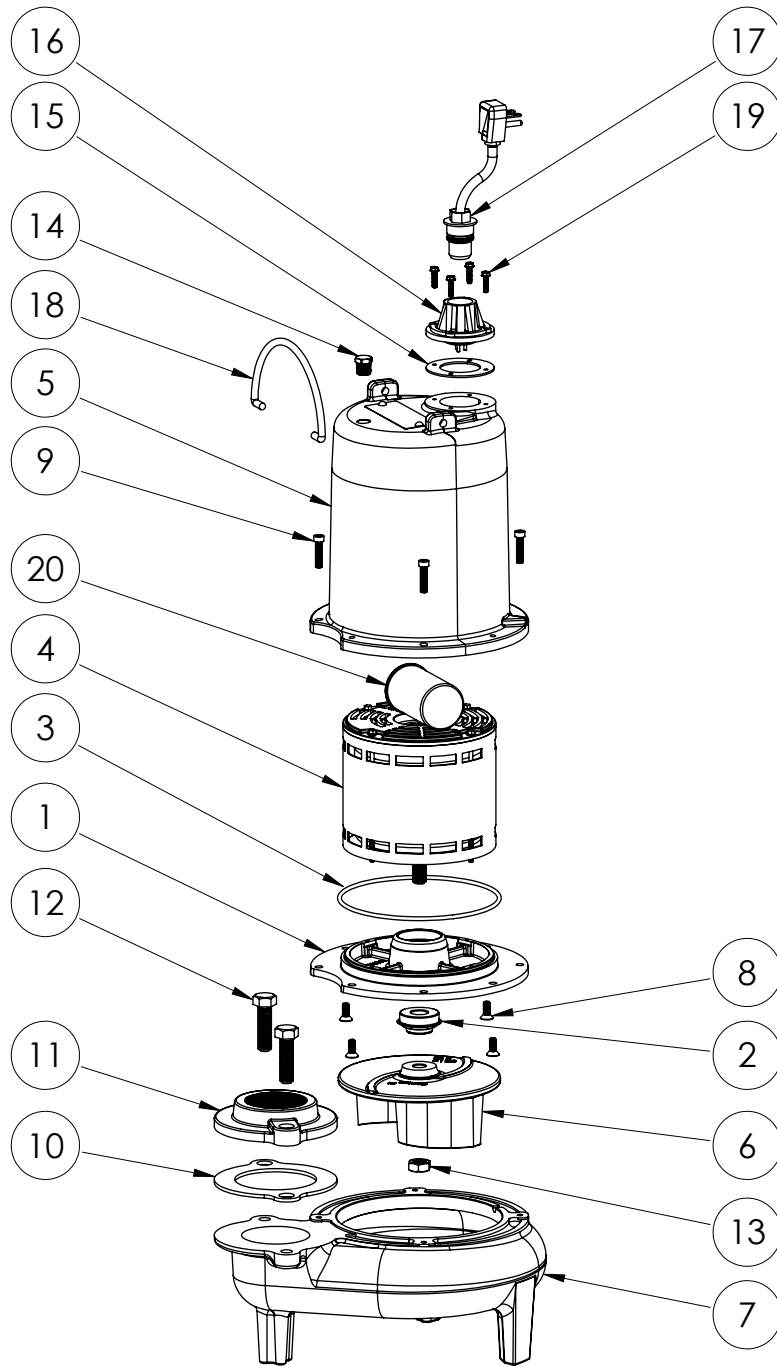

LE72M2

LE72M2 (B61)

LE72M2B61

LE72M2

LE72M2 (B61)

#	PART #	DESCRIPTION	QTY	Note
1	532600R	MOTOR SUPPORT PLATE	1	
2	5120000	5/8 INCH UNITIZED SHAFT SEAL	1	[1]
3	5617000	O-RING	1	
4	5341000	MOTOR	1	
5	531400R	MOTOR COVER	1	
6	5130000	IMPELLER, CAST IRON	1	
7	531500R	VOLUTE HOUSING	1	
8	8018000	1/4-20 x 5/8 SLOTTED FLAT HEAD BOLT	4	
9	8091000	1/4-20 x 1 HEX SOCKET HEAD BOLT	4	
10	5129000	FLANGE GASKET, FITS 2" OR 3"	1	
11	K001221	2" DISCHARGE KIT	1	
12	8037000	1/2-13 x 1-3/4 STAINLESS STEEL BOLT	2	
13	8046000	1/2-20 HEX STAINLESS STEEL JAM NUT	1	
14	5071000	BRASS OIL PLUG	1	
15	5060000	CORD PLATE GASKET	1	
16	5014000	CORD PLATE	1	
17	K001058	POWER CORD, 10FT. 230V	1	
18	K001095	STAINLESS STEEL HANDLE	1	
19	8064000	#8-32 x 5/8 HEX WASHER HEAD SCREW	4	
20	51190F0	CAPACITOR	1	

PART NOTES:

[1] - Part requires factory authorized service. Contact Liberty Pumps at 1-800-543-2550