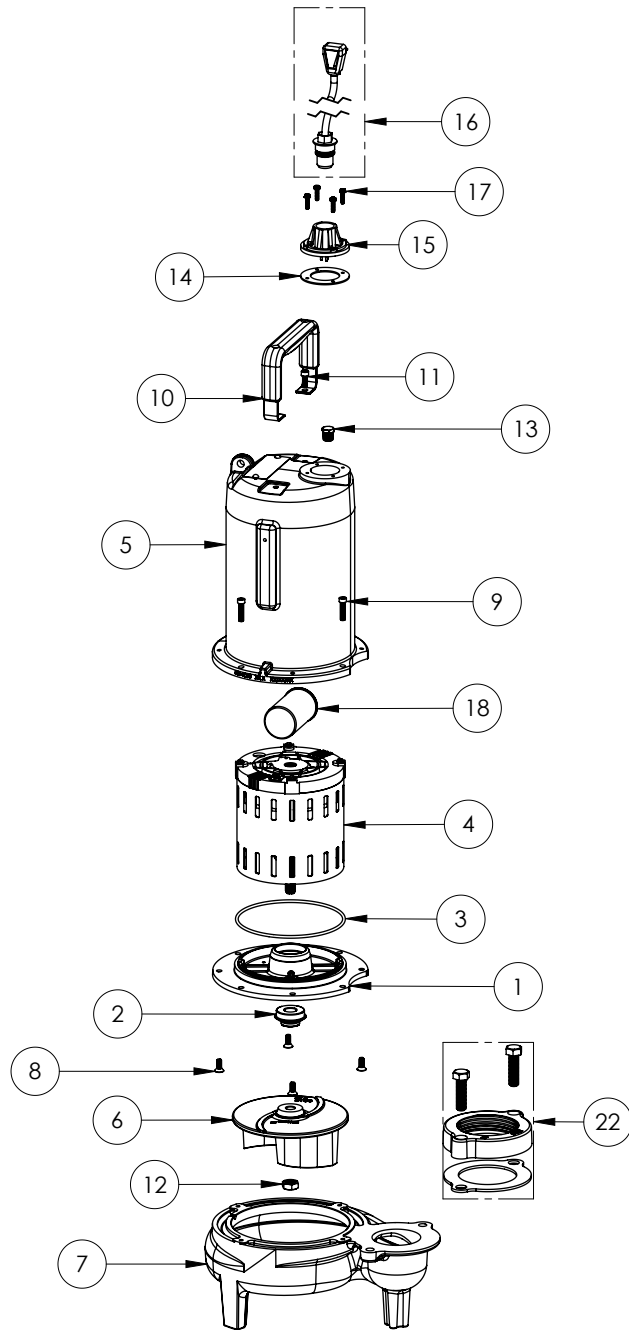

LE72M3

LE72M3 (B72)

Liberty
Pumps

LE72M3

LE72M3 (B72)

#	PART #	DESCRIPTION	QTY	Note
1	53260BR	MOTOR SUPPORT PLATE	1	
2	5120000	5/8 INCH UNITIZED SHAFT SEAL	1	[1]
3	5617000	O-RING	1	
4	5333000	MOTOR	1	[1]
5	531400R	MOTOR COVER	1	
6	5130000	IMPELLER, CAST IRON	1	
7	531500R	VOLUTE HOUSING	1	
8	8018000	1/4-20 x 5/8 SLOTTED FLAT HEAD BOLT	4	
9	8091000	1/4-20 x 1 HEX SOCKET HEAD BOLT	4	
10	3411200	HANDLE	1	
11	8103000	SCREW 1/4-20x5/8" HX SKT SS	2	
12	8046000	1/2-20 HEX STAINLESS STEEL JAM NUT	1	
13	50710A0	PIPE PLUG, 1/4" HEX HD BRASS NPTF	1	
14	5060000	CORD PLATE GASKET	1	
15	5014000	CORD PLATE	1	
16	K001058	POWER CORD, 10FT. 230V	1	
17	8064000	#8-32 x 5/8 HEX WASHER HEAD SCREW	4	
18	51190F0	CAPACITOR	1	
22	K001222	3" DISCHARGE KIT	1	

PART NOTES:

[1] - Part requires factory authorized service. Contact Liberty Pumps at 1-800-543-2550