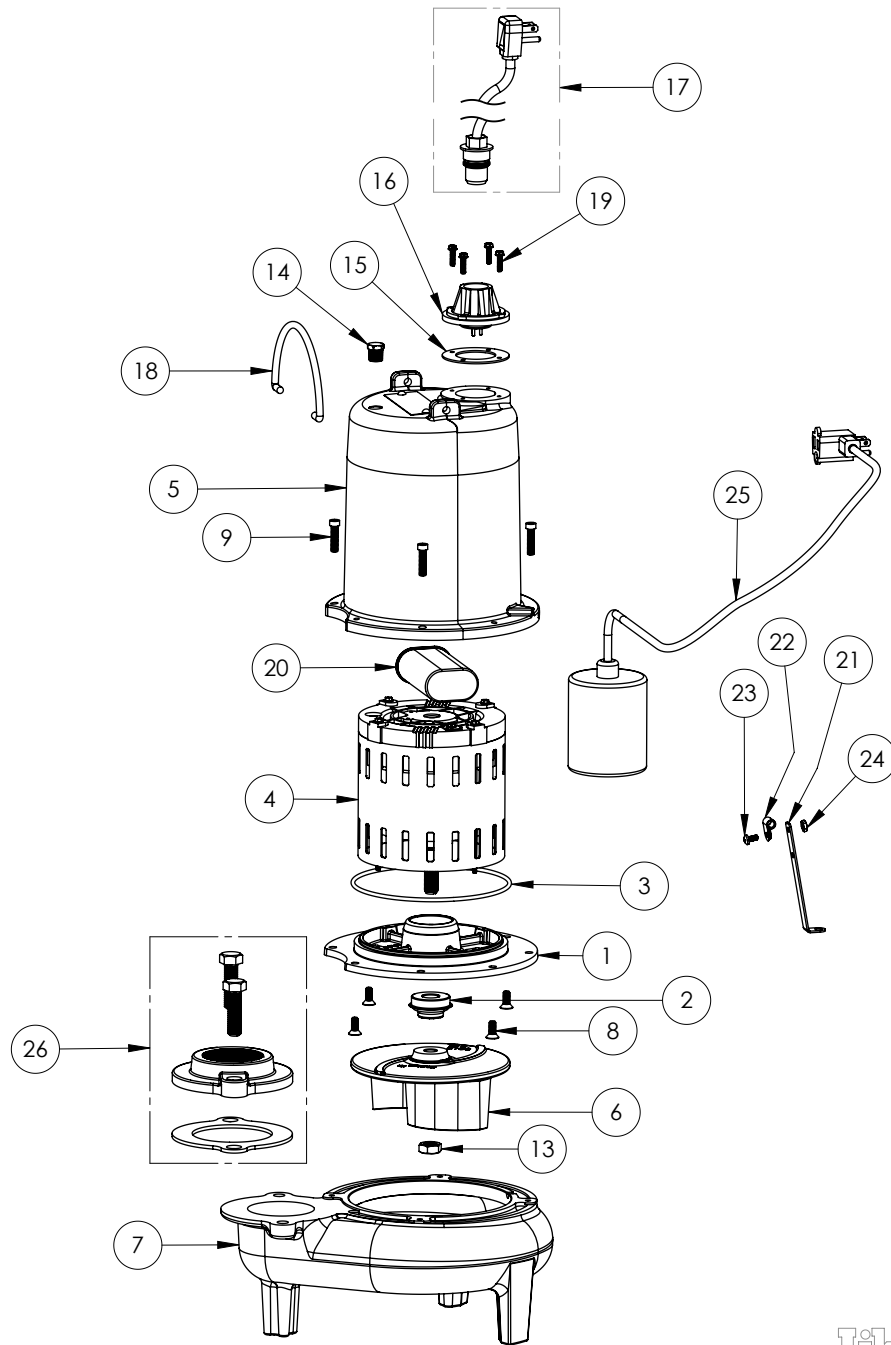

LE72A2-2 (B62)

LE72A2-2

LE72A2-2 (B62)

#	PART #	DESCRIPTION	QTY	Note
1	53260BR	MOTOR SUPPORT PLATE	1	
2	5120000	5/8 INCH UNITIZED SHAFT SEAL	1	[1]
3	5617000	O-RING	1	
4	5333000	MOTOR	1	[1]
5	531400R	MOTOR COVER	1	
6	5130000	IMPELLER, CAST IRON	1	
7	531500R	VOLUTE HOUSING	1	
8	8018000	1/4-20 x 5/8 SLOTTED FLAT HEAD BOLT	4	
9	8091000	1/4-20 x 1 HEX SOCKET HEAD BOLT	4	
13	8046000	1/2-20 HEX STAINLESS STEEL JAM NUT	1	
14	5071000	BRASS OIL PLUG	1	
15	5060000	CORD PLATE GASKET	1	
16	5014000	CORD PLATE	1	
17	K001059	POWER CORD, 230V, 25 FOOT CORD	1	
18	K001095	STAINLESS STEEL HANDLE	1	
19	8064000	#8-32 x 5/8 HEX WASHER HEAD SCREW	4	
20	51190F0	CAPACITOR	1	
21	5070000	FLOAT SWITCH SUPPORT	1	
22	8014000	CABLE CLAMP	1	
23	8082000	#10-24 x 3/8 EPOXY LOCK SCREW	1	
24	8002000	#10-24 STAINLESS STEEL HEX	1	
25	K001062	PUMP SWITCH, 25FT. INCLUDES MOUNTING HARDWARE	1	
26	K001221	2" DISCHARGE KIT	1	

PART NOTES:

[1] - Part requires factory authorized service. Contact Liberty Pumps at 1-800-543-2550