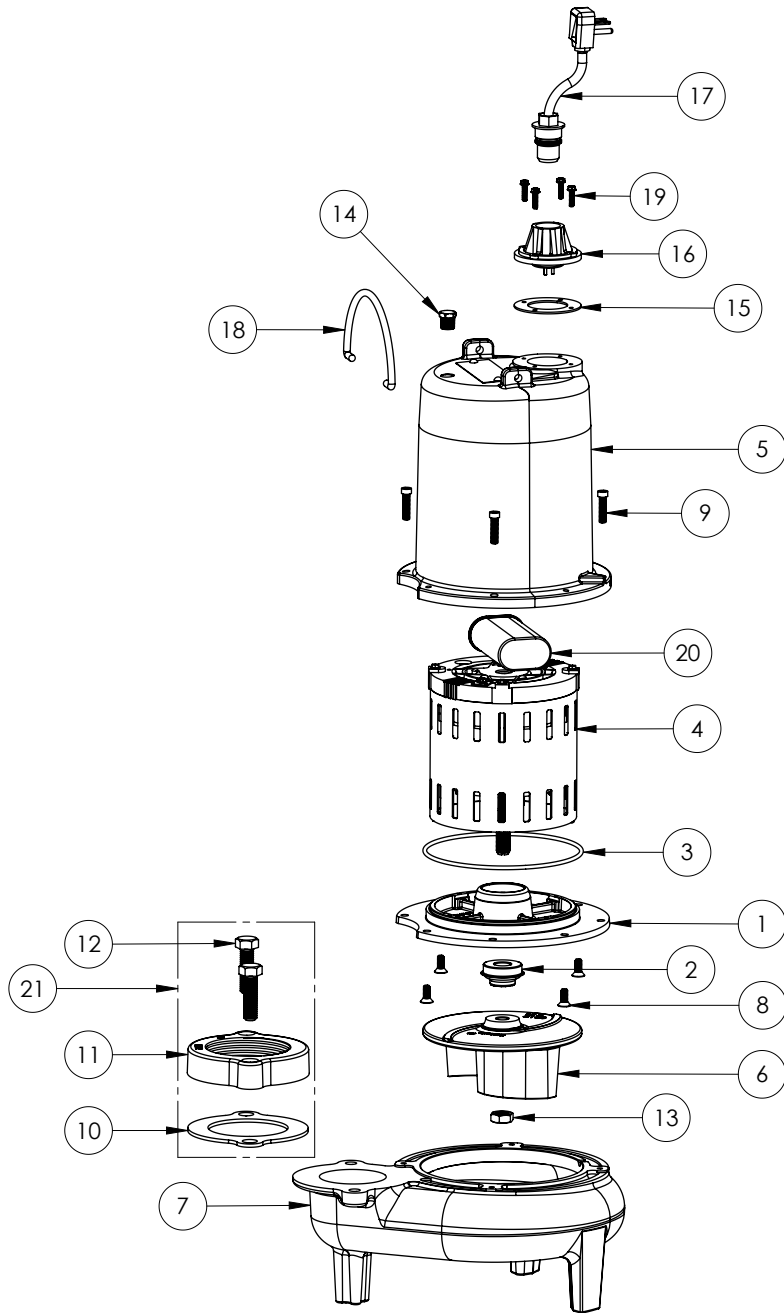

LE72M3-2 (B62)

LE72M3-2

LE72M3-2 (B62)

#	PART #	DESCRIPTION	QTY	Note
1	532600R	MOTOR SUPPORT PLATE	1	
2	5120000	5/8 INCH UNITIZED SHAFT SEAL	1	[1]
3	5617000	O-RING	1	
4	5330000	MOTOR	1	[1]
5	531400R	MOTOR COVER	1	
6	5130000	IMPELLER, CAST IRON	1	
7	531500R	VOLUTE HOUSING	1	
8	8018000	1/4-20 x 5/8 SLOTTED FLAT HEAD BOLT	4	
9	8091000	1/4-20 x 1 HEX SOCKET HEAD BOLT	4	
10	5129000	FLANGE GASKET, FITS 2" OR 3"	1	
11	512200R	3" DISCHARGE FLANGE	1	
12	8037000	1/2-13 x 1-3/4 STAINLESS STEEL BOLT	2	
13	8046000	1/2-20 HEX STAINLESS STEEL JAM NUT	1	
14	5071000	BRASS OIL PLUG	1	
15	5060000	CORD PLATE GASKET	1	
16	5014000	CORD PLATE	1	
17	K001059	POWER CORD, 230V, 25 FOOT CORD	1	
18	K001095	STAINLESS STEEL HANDLE	1	
19	8064000	#8-32 x 5/8 HEX WASHER HEAD SCREW	4	
20	51190F0	CAPACITOR	1	
21	K001222	3" DISCHARGE KIT		

PART NOTES:

[1] - Part requires factory authorized service. Contact Liberty Pumps at 1-800-543-2550