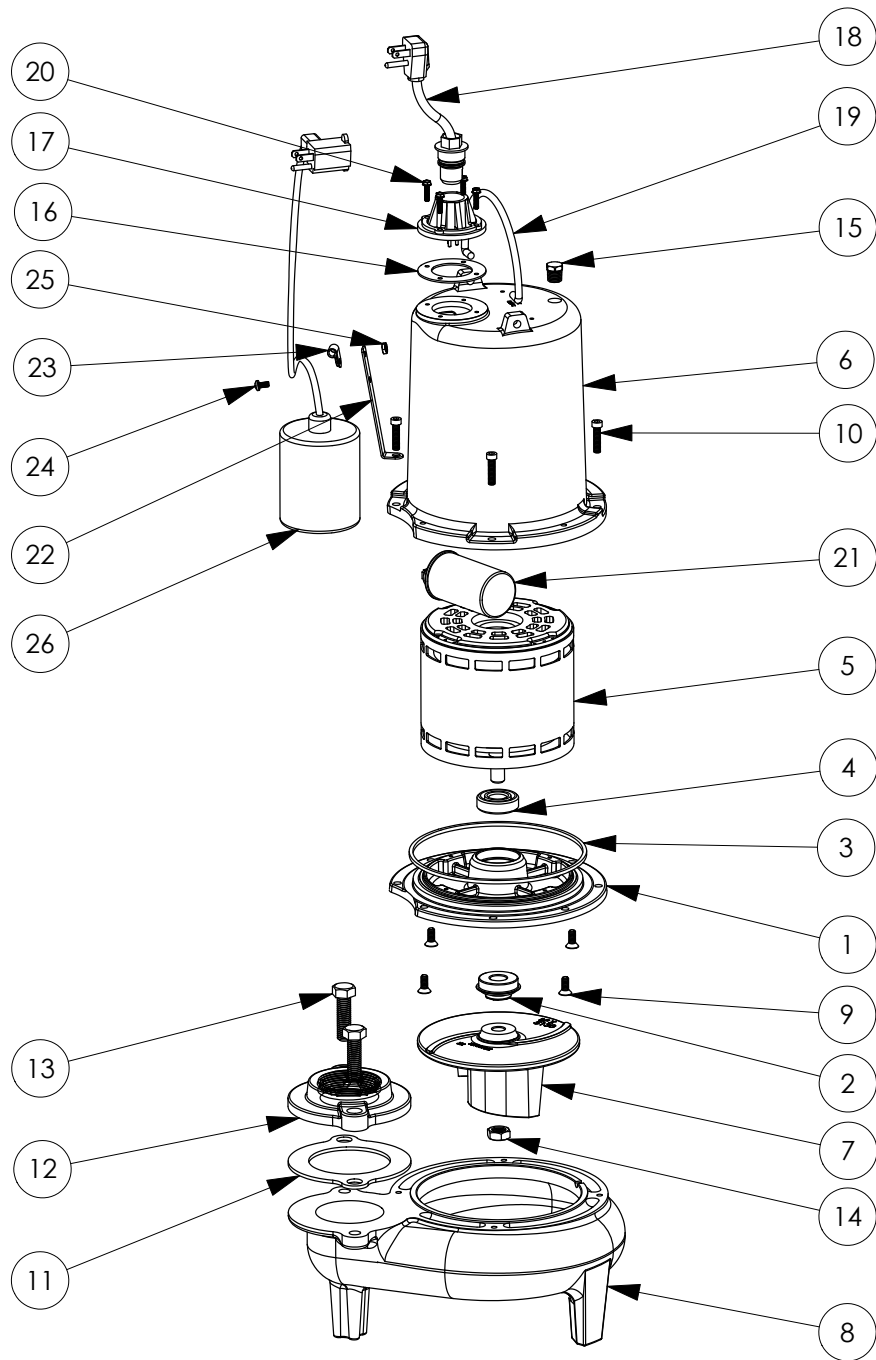

LE72A2 (B10)

LE72A2

LE72A2 (B10)

#	PART #	DESCRIPTION	QTY	Note
1	510100R	MOTOR SUPPORT PLATE	1	
2	5120000	5/8 INCH UNITIZED SHAFT SEAL	1	[1]
3	5617000	O-RING	1	
4	5124000	BEARING	1	
5	5341000	MOTOR	1	
6	527700R	MOTOR COVER	1	
7	5130000	IMPELLER, CAST IRON	1	
8	510200R	VOLUTE HOUSING	1	
9	8018000	1/4-20 x 5/8 SLOTTED FLAT HEAD BOLT	4	
10	8091000	1/4-20 x 1 HEX SOCKET HEAD BOLT	4	
11	5129000	FLANGE GASKET, FITS 2" OR 3"	1	
12	K001221	2" DISCHARGE KIT	1	
13	8037000	1/2-13 x 1-3/4 STAINLESS STEEL BOLT	2	
14	8046000	1/2-20 HEX STAINLESS STEEL JAM NUT	1	
15	5071000	BRASS OIL PLUG	1	
16	5060000	CORD PLATE GASKET	1	
17	5014000	CORD PLATE	1	
18	K001058	POWER CORD, 10FT. 230V	1	
19	K001095	STAINLESS STEEL HANDLE	1	
20	8064000	#8-32 x 5/8 HEX WASHER HEAD SCREW	4	
21	51190D0	CAPACITOR	1	
22	5070000	FLOAT SWITCH SUPPORT	1	
23	8014000	CABLE CLAMP	1	
24	8082000	#10-24 x 3/8 EPOXY LOCK SCREW	1	
25	8002000	#10-24 STAINLESS STEEL HEX	1	
26	K001019	61140A0 PUMP SWITCH, 10' 230V, INCLUDES MOUNTING HARDWARE	1	

PART NOTES:

[1] - Part requires factory authorized service. Contact Liberty Pumps at 1-800-543-2550