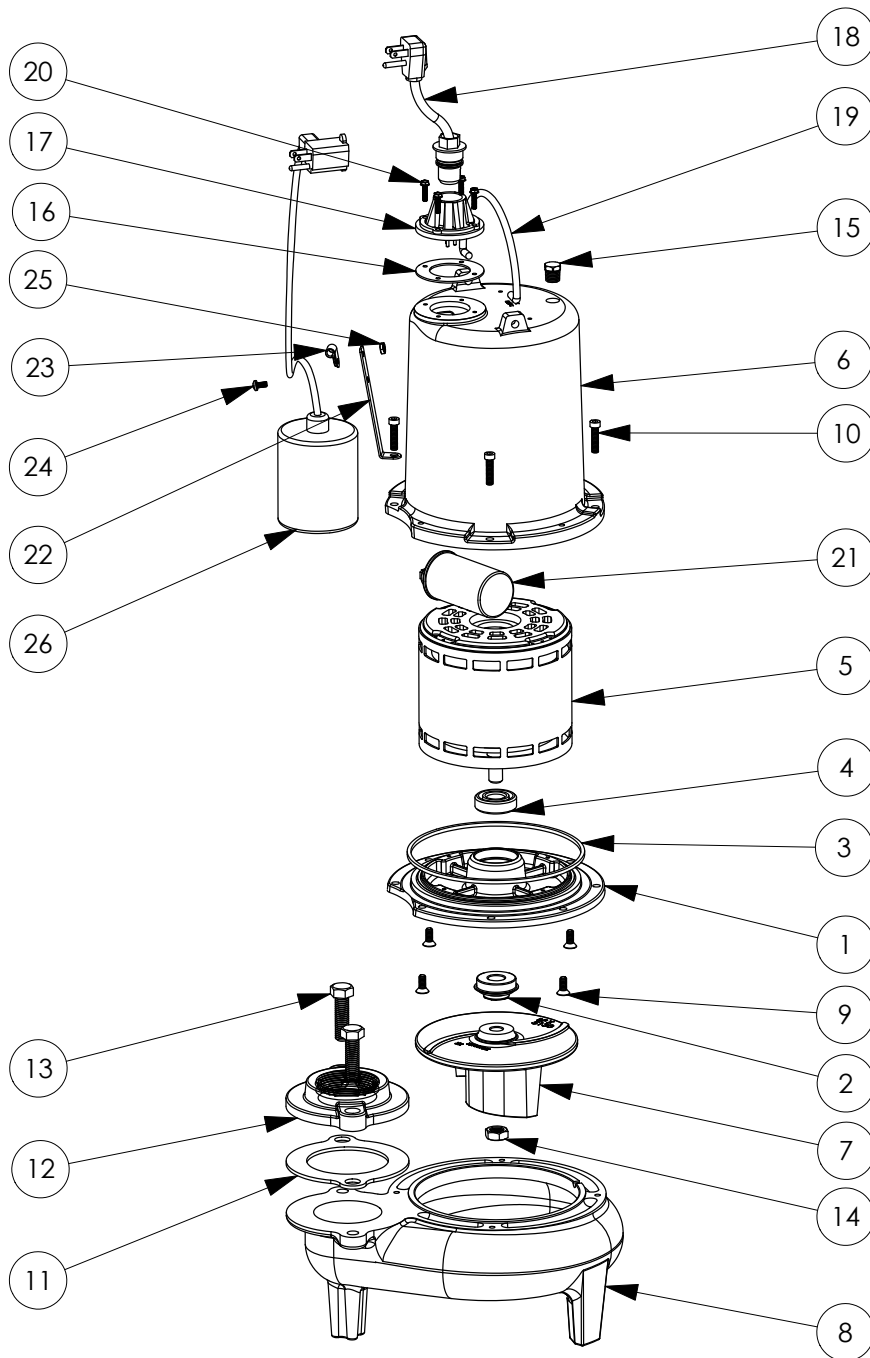

LE72A2-2 (B10)

LE72A2-2

LE72A2-2 (B10)

#	PART #	DESCRIPTION	QTY	Note
1	510100R	MOTOR SUPPORT PLATE	1	
2	5120000	5/8 INCH UNITIZED SHAFT SEAL	1	[1]
3	5617000	O-RING	1	
4	5124000	BEARING	1	
5	5341000	MOTOR	1	
6	527700R	MOTOR COVER	1	
7	5130000	IMPELLER, CAST IRON	1	
8	510200R	VOLUTE HOUSING	1	
9	8018000	1/4-20 x 5/8 SLOTTED FLAT HEAD BOLT	4	
10	8091000	1/4-20 x 1 HEX SOCKET HEAD BOLT	4	
11	5129000	FLANGE GASKET, FITS 2" OR 3"	1	
12	K001221	2" DISCHARGE KIT	1	
13	8037000	1/2-13 x 1-3/4 STAINLESS STEEL BOLT	2	
14	8046000	1/2-20 HEX STAINLESS STEEL JAM NUT	1	
15	5071000	BRASS OIL PLUG	1	
16	5060000	CORD PLATE GASKET	1	
17	5014000	CORD PLATE	1	
18	K001059	POWER CORD, 230V, 25 FOOT CORD	1	
19	K001095	STAINLESS STEEL HANDLE	1	
20	8064000	#8-32 x 5/8 HEX WASHER HEAD SCREW	4	
21	51190D0	CAPACITOR	1	
22	5070000	FLOAT SWITCH SUPPORT	1	
23	8014000	CABLE CLAMP	1	
24	8082000	#10-24 x 3/8 EPOXY LOCK SCREW	1	
25	8002000	#10-24 STAINLESS STEEL HEX	1	
26	K001062	PUMP SWITCH, 25FT. INCLUDES MOUNTING HARDWARE	1	

PART NOTES:

[1] - Part requires factory authorized service. Contact Liberty Pumps at 1-800-543-2550