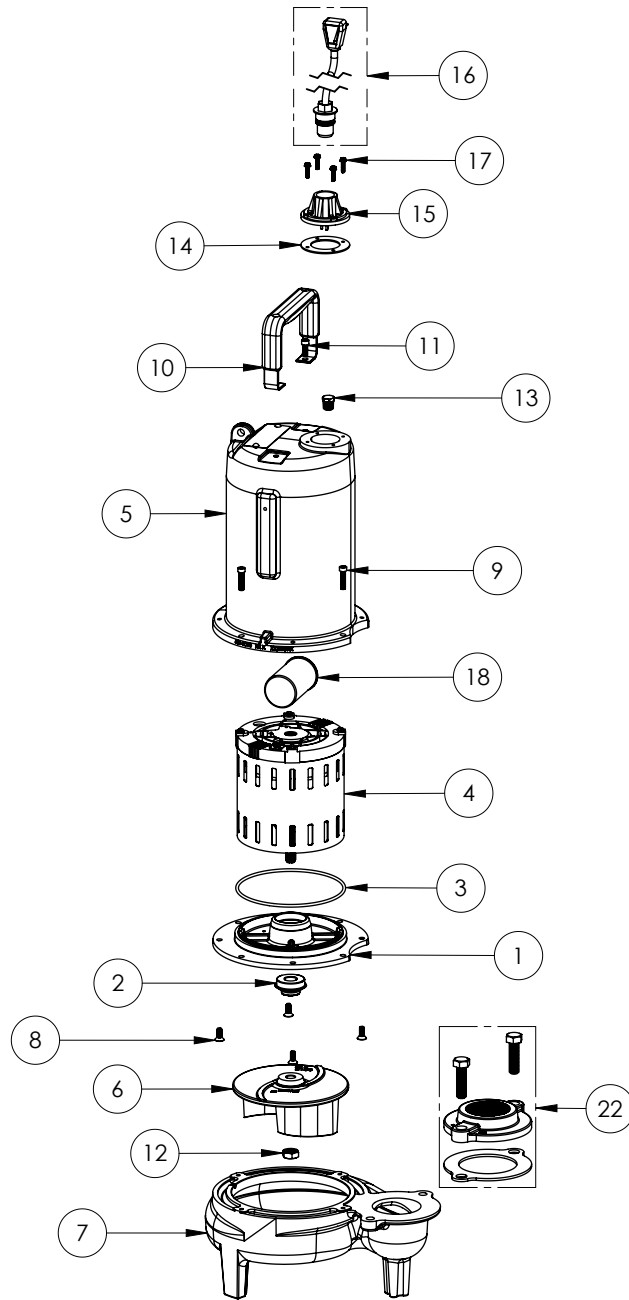

PART NOTES:

[1] - Part requires factory authorized service. Contact Liberty Pumps at 1-800-543-2550

LE72M2 (B71)

LE72M2**LE72M2 (B71)**

#	PART #	DESCRIPTION	QTY	Note
1	53260AR	MOTOR PLATE	1	
2	5120000	5/8 INCH UNITIZED SHAFT SEAL	1	[1]
3	5617000	O-RING	1	
4	5341200	MOTOR ASSY ADDFUL	1	[1]
5	531400R	MOTOR COVER	1	
6	5130000	IMPELLER, CAST IRON	1	
7	531500R	VOLUTE HOUSING	1	
8	8018000	1/4-20 x 5/8 SLOTTED FLAT HEAD BOLT	4	
9	8091000	1/4-20 x 1 HEX SOCKET HEAD BOLT	4	
10	8046000	1/2-20 HEX STAINLESS STEEL JAM NUT	1	
11	3411200	HANDLE	1	
12	8103000	SCREW 1/4-20x5/8" HX SKT SS	2	
13	5071000	BRASS OIL PLUG	1	
14	5060000	CORD PLATE GASKET	1	
15	5014000	CORD PLATE	1	
16	K001058	POWER CORD, 10FT. 230V	1	
17	8064000	#8-32 x 5/8 HEX WASHER HEAD SCREW	4	
18	51190F0	CAPACITOR	1	
19	K001221	2" DISCHARGE KIT	1	

PART NOTES:

[1] - Part requires factory authorized service. Contact Liberty Pumps at 1-800-543-2550

LE72M2 (B72)

LE72M2**LE72M2 (B72)**

#	PART #	DESCRIPTION	QTY	Note
1	53260BR	MOTOR SUPPORT PLATE	1	
2	5120000	5/8 INCH UNITIZED SHAFT SEAL	1	[1]
3	5617000	O-RING	1	
4	5330000	MOTOR	1	[1]
5	531400R	MOTOR COVER	1	
6	5130000	IMPELLER, CAST IRON	1	
7	531500R	VOLUTE HOUSING	1	
8	8018000	1/4-20 x 5/8 SLOTTED FLAT HEAD BOLT	4	
9	8091000	1/4-20 x 1 HEX SOCKET HEAD BOLT	4	
10	3411200	HANDLE	1	
11	8103000	SCREW 1/4-20x5/8" HX SKT SS	2	
12	8046000	1/2-20 HEX STAINLESS STEEL JAM NUT	1	
13	50710A0	PIPE PLUG, 1/4" HEX HD BRASS NPTF	1	
14	5060000	CORD PLATE GASKET	1	
15	5014000	CORD PLATE	1	
16	K001058	POWER CORD, 10FT. 230V	1	
17	8064000	#8-32 x 5/8 HEX WASHER HEAD SCREW	4	
18	51190F0	CAPACITOR	1	
22	K001221	2" DISCHARGE KIT	1	