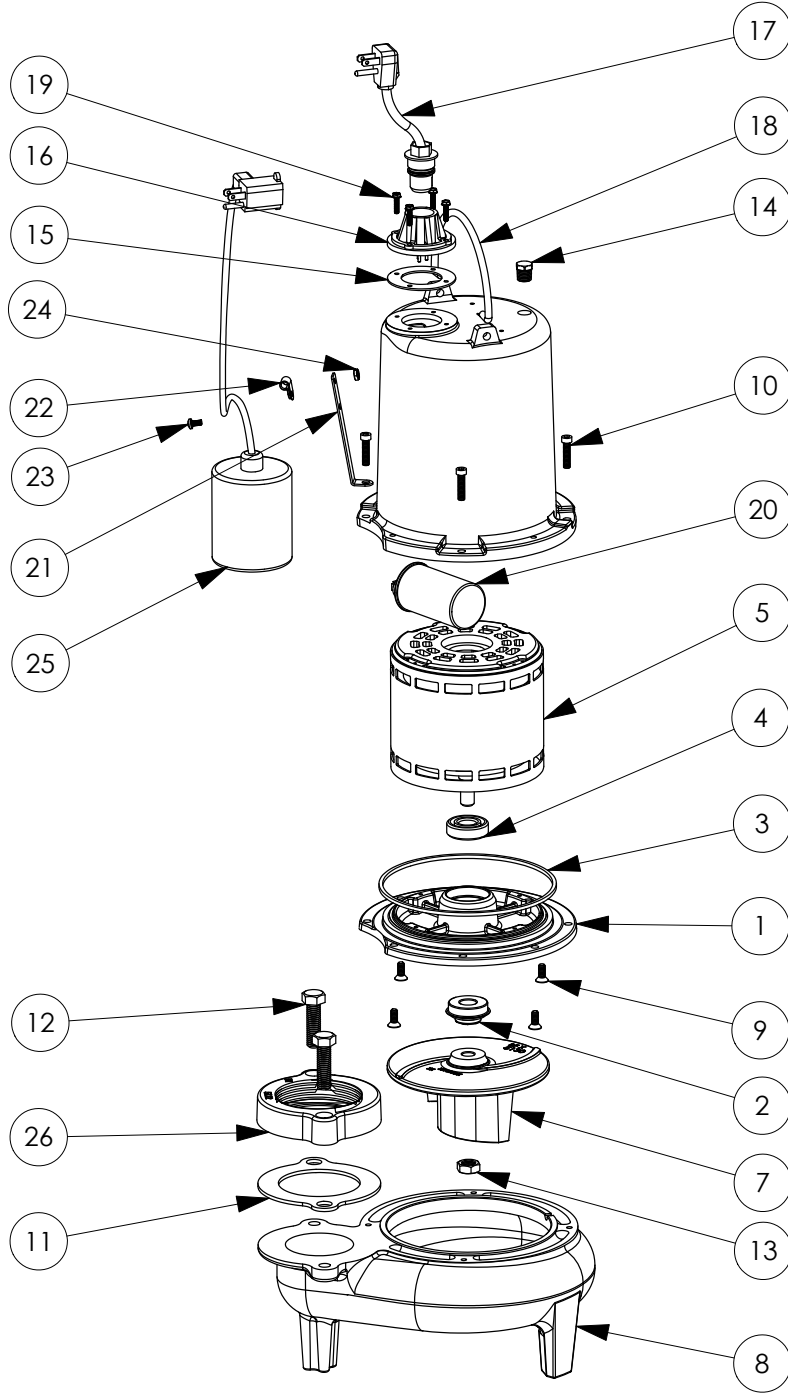

LE72A3

LE72A3 (B10)

LE72A3

LE72A3 (B10)

#	PART #	DESCRIPTION	QTY	Note
1	510100R	MOTOR SUPPORT PLATE	1	
2	5120000	5/8 INCH UNITIZED SHAFT SEAL	1	[1]
3	5617000	O-RING	1	
4	5124000	BEARING	1	
5	5341000	MOTOR	1	
7	5130000	IMPELLER, CAST IRON	1	
8	531500R	VOLUTE HOUSING	1	
9	8018000	1/4-20 x 5/8 SLOTTED FLAT HEAD BOLT	4	
10	8091000	1/4-20 x 1 HEX SOCKET HEAD BOLT	4	
11	5129000	FLANGE GASKET, FITS 2" OR 3"	1	
12	8037000	1/2-13 x 1-3/4 STAINLESS STEEL BOLT	2	
13	8046000	1/2-20 HEX STAINLESS STEEL JAM NUT	1	
14	5071000	BRASS OIL PLUG	1	
15	5060000	CORD PLATE GASKET	1	
16	5014000	CORD PLATE	1	
17	K001058	POWER CORD, 10FT. 230V	1	
18	K001095	STAINLESS STEEL HANDLE	1	
19	8064000	#8-32 x 5/8 HEX WASHER HEAD SCREW	4	
20	51190F0	CAPACITOR	1	
21	5070000	FLOAT SWITCH SUPPORT	1	
22	8014000	CABLE CLAMP	1	
23	8082000	#10-24 x 3/8 EPOXY LOCK SCREW	1	
24	8002000	#10-24 STAINLESS STEEL HEX	1	
25	K001019	61140A0 PUMP SWITCH, 10' 230V, INCLUDES MOUNTING HARDWARE	1	
26	K001222	3" DISCHARGE KIT	1	

PART NOTES:

[1] - Part requires factory authorized service. Contact Liberty Pumps at 1-800-543-2550