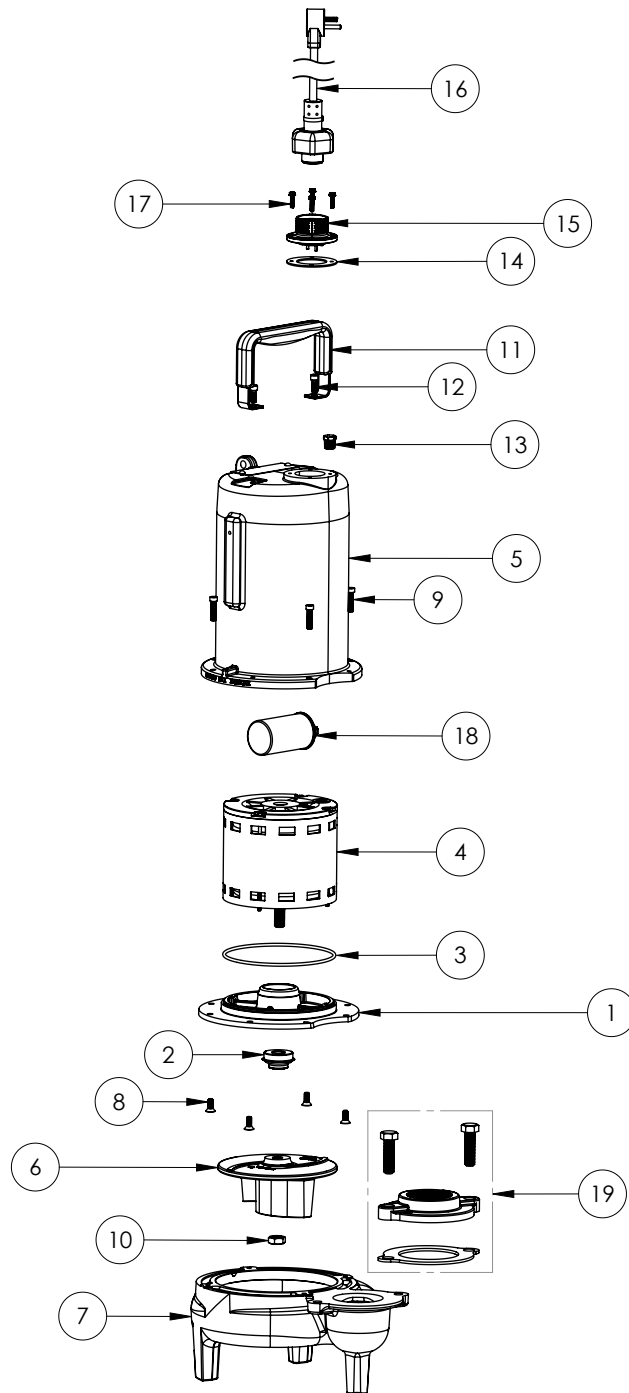

PART NOTES:

[1] - Part requires factory authorized service. Contact Liberty Pumps at 1-800-543-2550

LE72M2-3 (B62)

LE72M2-3**LE72M2-3 (B62)**

#	PART #	DESCRIPTION	QTY	Note
1	53260BR	MOTOR SUPPORT PLATE	1	
2	5120000	5/8 INCH UNITIZED SHAFT SEAL	1	[1]
3	5617000	O-RING	1	
4	5330000	MOTOR	1	[1]
5	531400R	MOTOR COVER	1	
6	5130000	IMPELLER, CAST IRON	1	
7	531500R	VOLUTE HOUSING	1	
8	8018000	1/4-20 x 5/8 SLOTTED FLAT HEAD BOLT	4	
9	8091000	1/4-20 x 1 HEX SOCKET HEAD BOLT	4	
13	8046000	1/2-20 HEX STAINLESS STEEL JAM NUT	1	
14	5071000	BRASS OIL PLUG	1	
15	5060000	CORD PLATE GASKET	1	
16	5014000	CORD PLATE	1	
17	K001356	POWER CORD, 35FT.	1	
18	K001095	STAINLESS STEEL HANDLE	1	
19	8064000	#8-32 x 5/8 HEX WASHER HEAD SCREW	4	
20	51190F0	CAPACITOR	1	
21	K001221	2" DISCHARGE KIT	1	

PART NOTES:

[1] - Part requires factory authorized service. Contact Liberty Pumps at 1-800-543-2550

LE72M2-3 (B71)

LE72M2-3**LE72M2-3 (B71)**

#	PART #	DESCRIPTION	QTY	Note
1	53260AR	MOTOR PLATE	1	
2	5120000	5/8 INCH UNITIZED SHAFT SEAL	1	[1]
3	5617000	O-RING	1	
4	5341200	MOTOR ASSY ADDFUL	1	[1]
5	531400R	MOTOR COVER	1	
6	5130000	IMPELLER, CAST IRON	1	
7	531500R	VOLUTE HOUSING	1	
8	8018000	1/4-20 x 5/8 SLOTTED FLAT HEAD BOLT	4	
9	8091000	1/4-20 x 1 HEX SOCKET HEAD BOLT	4	
10	8046000	1/2-20 HEX STAINLESS STEEL JAM NUT	1	
11	3411200	HANDLE	1	
12	8103000	SCREW 1/4-20x5/8" HX SKT SS	2	
13	5071000	BRASS OIL PLUG	1	
14	5060000	CORD PLATE GASKET	1	
15	K001216	5619000, CORDPLATE	1	
16	K001356	POWER CORD, 35FT.	1	
17	8064000	#8-32 x 5/8 HEX WASHER HEAD SCREW	4	
18	51190F0	CAPACITOR	1	
19	K001221	2" DISCHARGE KIT	1	