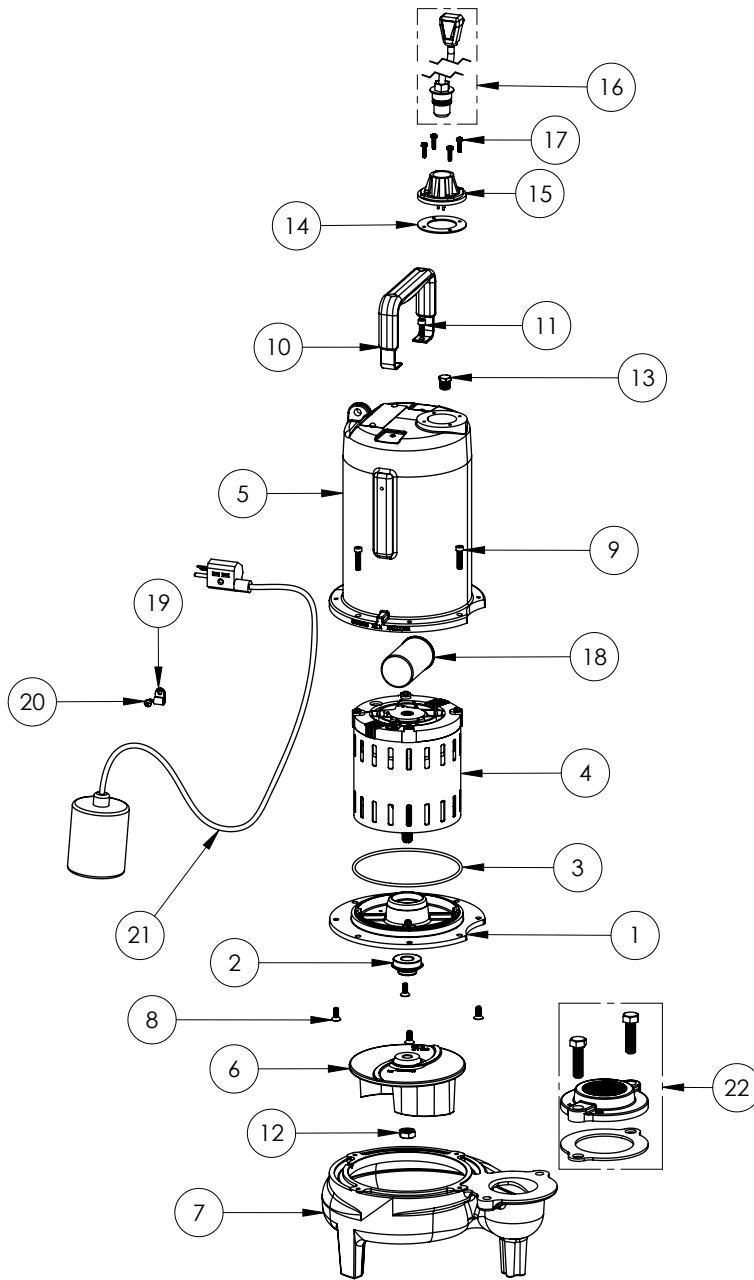

PART NOTES:

[1] - Part requires factory authorized service. Contact Liberty Pumps at 1-800-543-2550

LE72A2

LE72A2 (B71)

Liberty
Pumps

LE72A2**LE72A2 (B71)**

#	PART #	DESCRIPTION	QTY	Note
1	53260AR	MOTOR PLATE	1	
2	5120000	5/8 INCH UNITIZED SHAFT SEAL	1	[1]
3	5617000	O-RING	1	
4	5341200	MOTOR ASSY ADDFUL	1	[1]
5	531400R	MOTOR COVER	1	
6	5130000	IMPELLER, CAST IRON	1	
7	531500R	VOLUTE HOUSING	1	
8	8018000	1/4-20 x 5/8 SLOTTED FLAT HEAD BOLT	4	
9	8091000	1/4-20 x 1 HEX SOCKET HEAD BOLT	4	
10	8046000	1/2-20 HEX STAINLESS STEEL JAM NUT	1	
11	3411200	HANDLE	1	
12	8103000	SCREW 1/4-20x5/8" HX SKT SS	2	
13	5071000	BRASS OIL PLUG	1	
14	5060000	CORD PLATE GASKET	1	
15	5014000	CORD PLATE	1	
16	K001058	POWER CORD, 10FT. 230V	1	
17	8064000	#8-32 x 5/8 HEX WASHER HEAD SCREW	4	
18	51190F0	CAPACITOR	1	
19	8067000	CABLE CLAMP	1	
20	8082000	#10-24 x 3/8 EPOXY LOCK SCREW	1	
21	K001019	61140A0 PUMP SWITCH, 10' 230V, INCLUDES MOUNTING HARDWARE	1	
22	K001221	2" DISCHARGE KIT	1	

PART NOTES:

[1] - Part requires factory authorized service. Contact Liberty Pumps at 1-800-543-2550

LE72A2

LE72A2 (B72)

Liberty
Pumps

LE72A2**LE72A2 (B72)**

#	PART #	DESCRIPTION	QTY	Note
1	53260BR	MOTOR SUPPORT PLATE	1	
2	5120000	5/8 INCH UNITIZED SHAFT SEAL	1	[1]
3	5617000	O-RING	1	
4	5330000	MOTOR	1	[1]
5	531400R	MOTOR COVER	1	
6	5130000	IMPELLER, CAST IRON	1	
7	531500R	VOLUTE HOUSING	1	
8	8018000	1/4-20 x 5/8 SLOTTED FLAT HEAD BOLT	4	
9	8091000	1/4-20 x 1 HEX SOCKET HEAD BOLT	4	
10	3411200	HANDLE	1	
11	8103000	SCREW 1/4-20x5/8" HX SKT SS	2	
12	8046000	1/2-20 HEX STAINLESS STEEL JAM NUT	1	
13	50710A0	PIPE PLUG, 1/4" HEX HD BRASS NPTF	1	
14	5060000	CORD PLATE GASKET	1	
15	5014000	CORD PLATE	1	
16	K001058	POWER CORD, 10FT. 230V	1	
17	8064000	#8-32 x 5/8 HEX WASHER HEAD SCREW	4	
18	51190F0	CAPACITOR	1	
19	8014000	CABLE CLAMP	1	
20	8082000	#10-24 x 3/8 EPOXY LOCK SCREW	1	
21	K001019	61140A0 PUMP SWITCH, 10' 230V, INCLUDES MOUNTING HARDWARE	1	
22	K001221	2" DISCHARGE KIT	1	