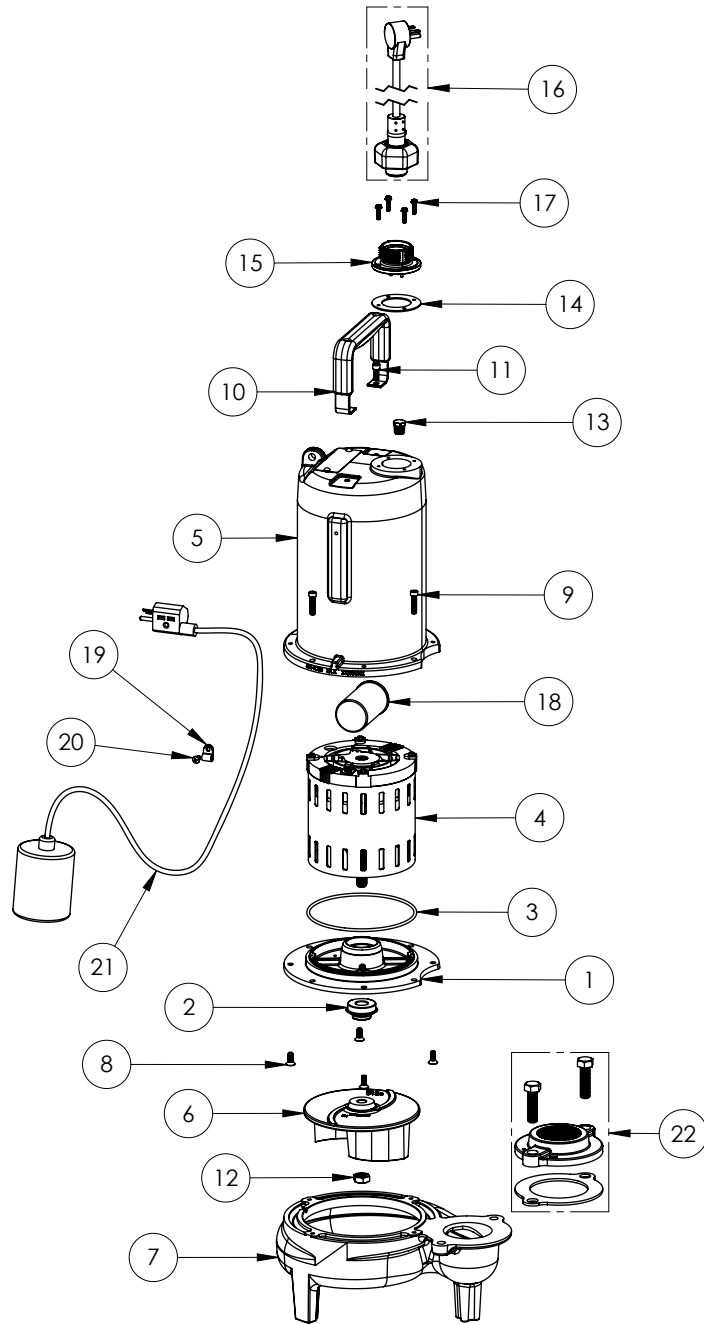

PART NOTES:

[1] - Part requires factory authorized service. Contact Liberty Pumps at 1-800-543-2550

LE72A2-3 (B71)

LE72A2-3**LE72A2-3 (B71)**

#	PART #	DESCRIPTION	QTY	Note
1	53260AR	MOTOR PLATE	1	
2	5120000	5/8 INCH UNITIZED SHAFT SEAL	1	[1]
3	5617000	O-RING	1	
4	5341200	MOTOR ASSY ADDFUL	1	[1]
5	531400R	MOTOR COVER	1	
6	5130000	IMPELLER, CAST IRON	1	
7	531500R	VOLUTE HOUSING	1	
8	8018000	1/4-20 x 5/8 SLOTTED FLAT HEAD BOLT	4	
9	8091000	1/4-20 x 1 HEX SOCKET HEAD BOLT	4	
10	8046000	1/2-20 HEX STAINLESS STEEL JAM NUT	1	
11	3411200	HANDLE	1	
12	8103000	SCREW 1/4-20x5/8" HX SKT SS	2	
13	5071000	BRASS OIL PLUG	1	
14	5060000	CORD PLATE GASKET	1	
15	K001216	5619000, CORDPLATE	1	
16	K001356	POWER CORD, 35FT.	1	
17	8064000	#8-32 x 5/8 HEX WASHER HEAD SCREW	4	
18	51190F0	CAPACITOR	1	
19	8067000	CABLE CLAMP	1	
20	8082000	#10-24 x 3/8 EPOXY LOCK SCREW	1	
21	K001348	PUMP SWITCH, 35FT.	1	
22	K001221	2" DISCHARGE KIT	1	

PART NOTES:

[1] - Part requires factory authorized service. Contact Liberty Pumps at 1-800-543-2550

LE72A2-3 (B72)

LE72A2-3**LE72A2-3 (B72)**

#	PART #	DESCRIPTION	QTY	Note
1	53260BR	MOTOR SUPPORT PLATE	1	
2	5120000	5/8 INCH UNITIZED SHAFT SEAL	1	[1]
3	5617000	O-RING	1	
4	5330000	MOTOR	1	[1]
5	531400R	MOTOR COVER	1	
6	5130000	IMPELLER, CAST IRON	1	
7	531500R	VOLUTE HOUSING	1	
8	8018000	1/4-20 x 5/8 SLOTTED FLAT HEAD BOLT	4	
9	8091000	1/4-20 x 1 HEX SOCKET HEAD BOLT	4	
10	3411200	HANDLE	1	
11	8103000	SCREW 1/4-20x5/8" HX SKT SS	2	
12	8046000	1/2-20 HEX STAINLESS STEEL JAM NUT	1	
13	50710A0	PIPE PLUG, 1/4" HEX HD BRASS NPTF	1	
14	5060000	CORD PLATE GASKET	1	
15	K001216	5619000, CORDPLATE	1	
16	K001356	POWER CORD, 35FT.	1	
17	8064000	#8-32 x 5/8 HEX WASHER HEAD SCREW	4	
18	51190F0	CAPACITOR	1	
19	8014200	CABLE CLAMP	1	
20	8082000	#10-24 x 3/8 EPOXY LOCK SCREW	1	
21	K001348	PUMP SWITCH, 35FT.	1	
22	K001221	2" DISCHARGE KIT	1	