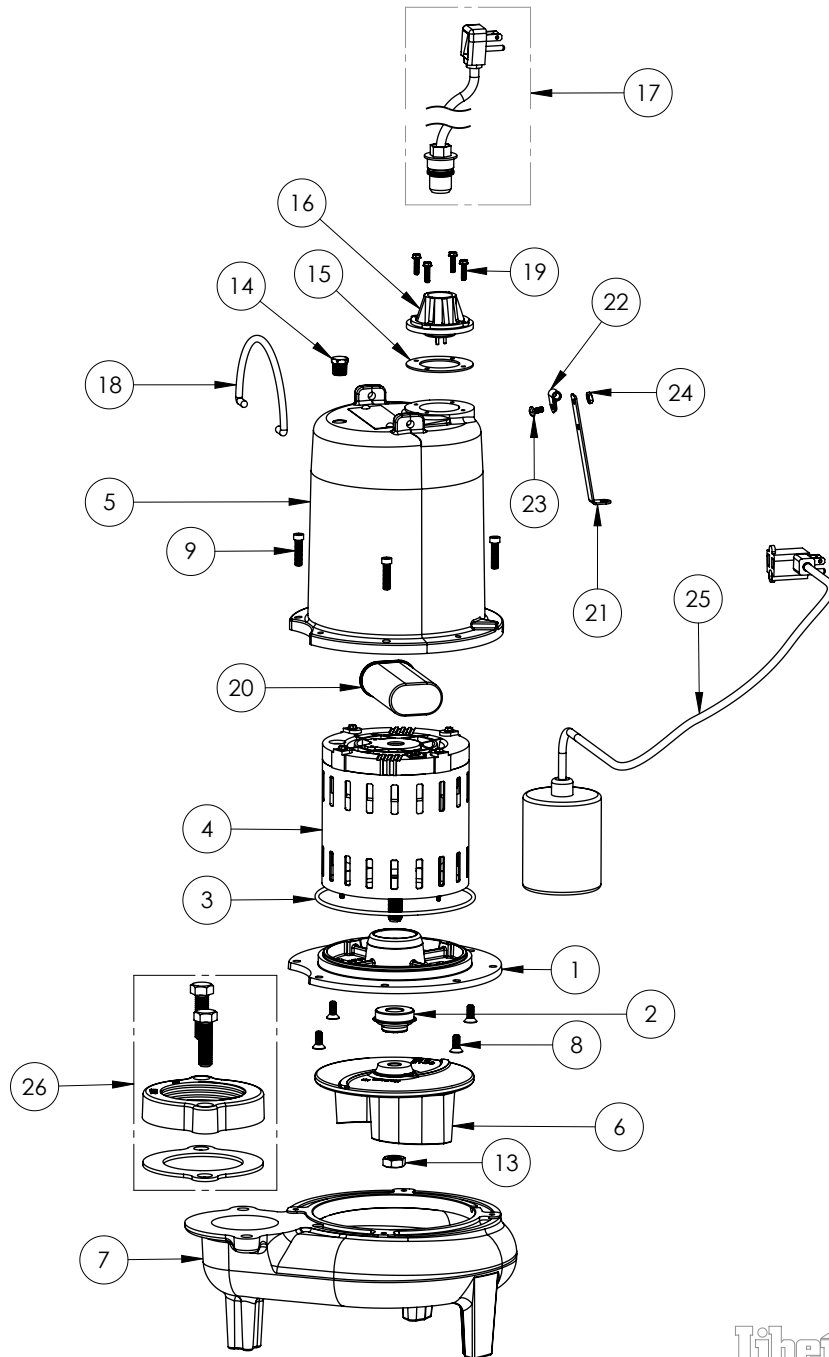

LE72A3 (B62)

LE72A3

LE72A3 (B62)

#	PART #	DESCRIPTION	QTY	Note
1	53260BR	MOTOR SUPPORT PLATE	1	
2	5120000	5/8 INCH UNITIZED SHAFT SEAL	1	[1]
3	5617000	O-RING	1	
4	5330000	MOTOR	1	[1]
5	531400R	MOTOR COVER	1	
6	5130000	IMPELLER, CAST IRON	1	
7	531500R	VOLUTE HOUSING	1	
8	8018000	1/4-20 x 5/8 SLOTTED FLAT HEAD BOLT	4	
9	8091000	1/4-20 x 1 HEX SOCKET HEAD BOLT	4	
13	8046000	1/2-20 HEX STAINLESS STEEL JAM NUT	1	
14	5071000	BRASS OIL PLUG	1	
15	5060000	CORD PLATE GASKET	1	
16	5014000	CORD PLATE	1	
17	K001058	POWER CORD, 10FT. 230V	1	
18	K001095	STAINLESS STEEL HANDLE	1	
19	8064000	#8-32 x 5/8 HEX WASHER HEAD SCREW	4	
20	51190F0	CAPACITOR	1	
21	5070000	FLOAT SWITCH SUPPORT	1	
22	8014000	CABLE CLAMP	1	
23	8082000	#10-24 x 3/8 EPOXY LOCK SCREW	1	
24	8002000	#10-24 STAINLESS STEEL HEX	1	
25	K001019	61140A0 PUMP SWITCH, 10' 230V, INCLUDES MOUNTING HARDWARE	1	
26	K001222	3" DISCHARGE KIT	1	

PART NOTES:

[1] - Part requires factory authorized service. Contact Liberty Pumps at 1-800-543-2550