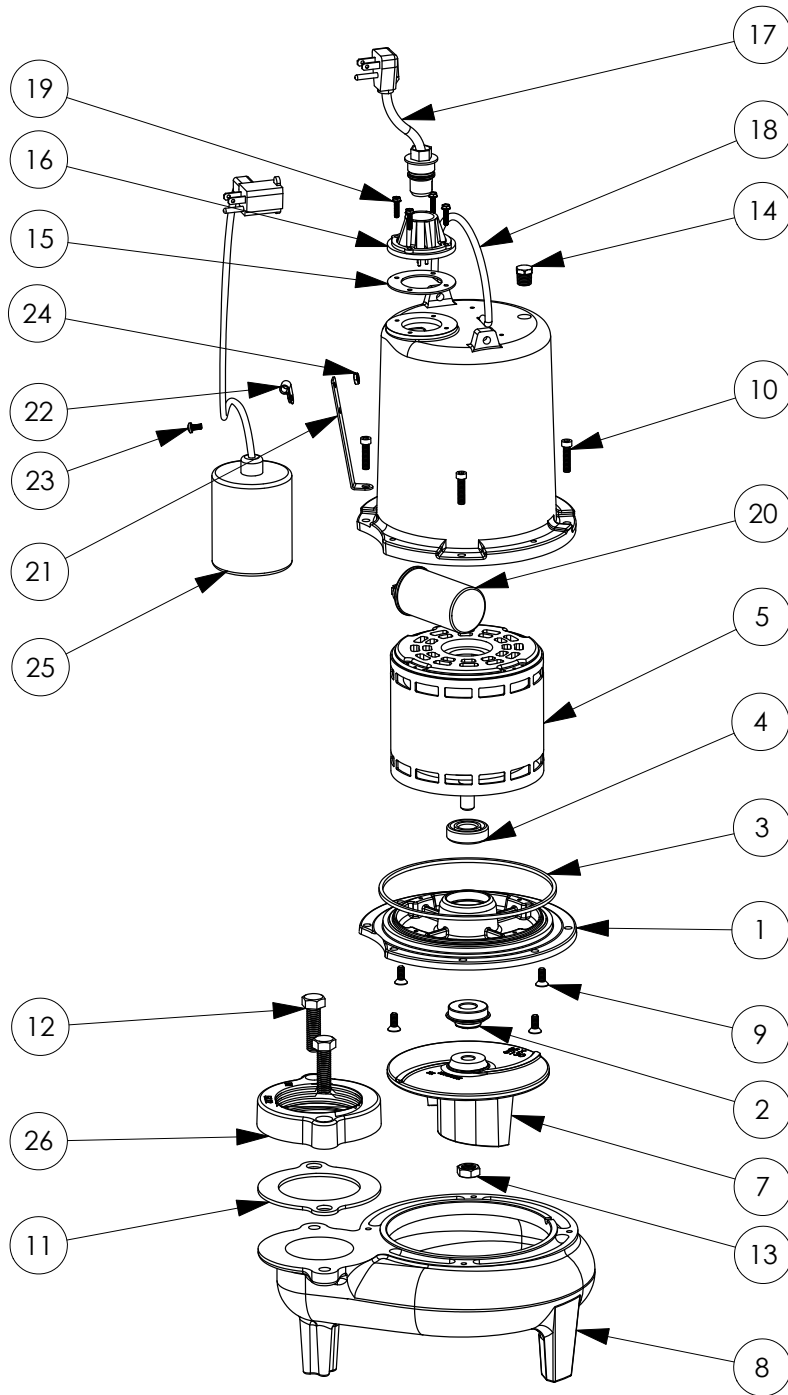

LE72A3-2 (B10)

LE72A3-2

LE72A3-2 (B10)

#	PART #	DESCRIPTION	QTY	Note
1	510100R	MOTOR SUPPORT PLATE	1	
2	5120000	5/8 INCH UNITIZED SHAFT SEAL	1	[1]
3	5617000	O-RING	1	
4	5124000	BEARING	1	
5	5341000	MOTOR	1	
7	5130000	IMPELLER, CAST IRON	1	
8	531500R	VOLUTE HOUSING	1	
9	8018000	1/4-20 x 5/8 SLOTTED FLAT HEAD BOLT	4	
10	8091000	1/4-20 x 1 HEX SOCKET HEAD BOLT	4	
11	5129000	FLANGE GASKET, FITS 2" OR 3"	1	
12	8037000	1/2-13 x 1-3/4 STAINLESS STEEL BOLT	2	
13	8046000	1/2-20 HEX STAINLESS STEEL JAM NUT	1	
14	5071000	BRASS OIL PLUG	1	
15	5060000	CORD PLATE GASKET	1	
16	5014000	CORD PLATE	1	
17	K001059	POWER CORD, 230V, 25 FOOT CORD	1	
18	K001095	STAINLESS STEEL HANDLE	1	
19	8064000	#8-32 x 5/8 HEX WASHER HEAD SCREW	4	
20	51190F0	CAPACITOR	1	
21	5070000	FLOAT SWITCH SUPPORT	1	
22	8014000	CABLE CLAMP	1	
23	8082000	#10-24 x 3/8 EPOXY LOCK SCREW	1	
24	8002000	#10-24 STAINLESS STEEL HEX	1	
25	K001062	PUMP SWITCH, 25FT. INCLUDES MOUNTING HARDWARE	1	
26	K001222	3" DISCHARGE KIT	1	

PART NOTES:

[1] - Part requires factory authorized service. Contact Liberty Pumps at 1-800-543-2550