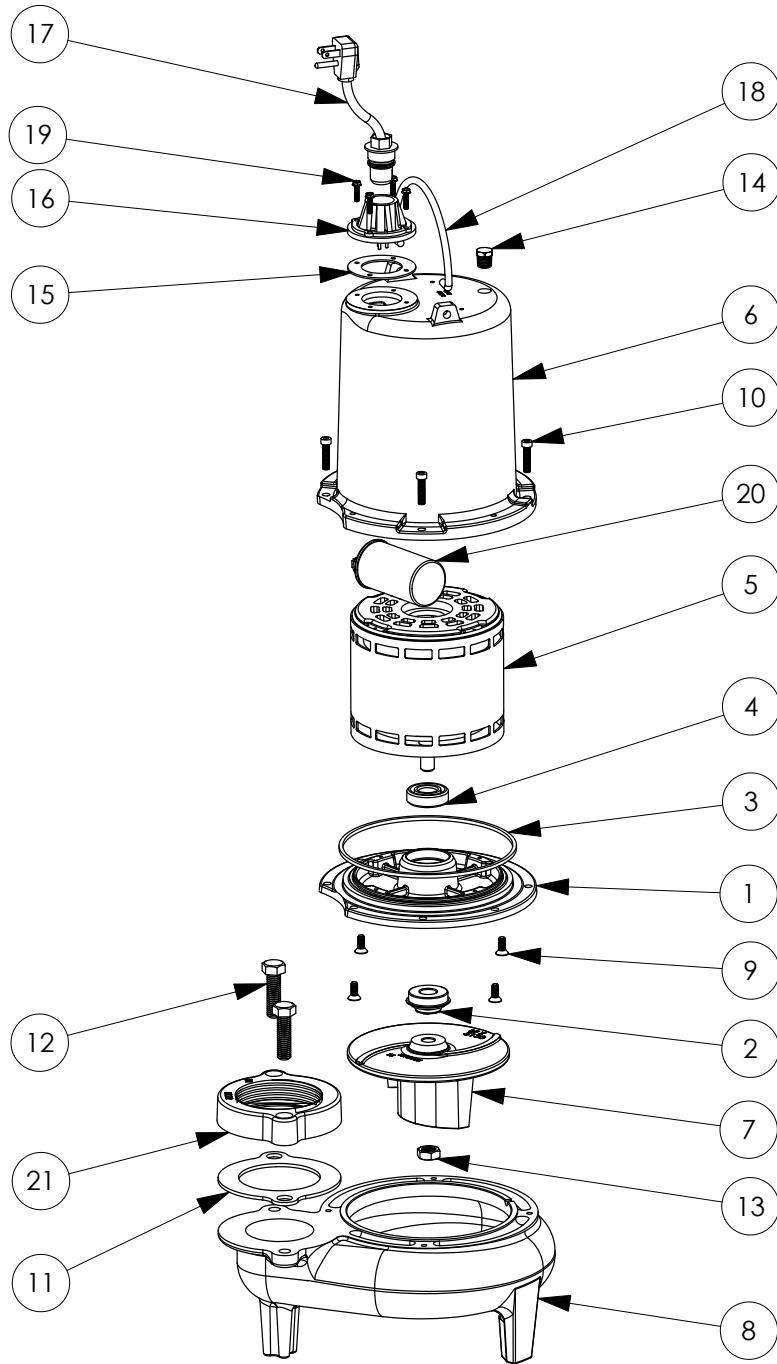

LE72M3-2 (B10)

LE72M3-2

LE72M3-2 (B10)

#	PART #	DESCRIPTION	QTY	Note
1	510100R	MOTOR SUPPORT PLATE	1	
2	5120000	5/8 INCH UNITIZED SHAFT SEAL	1	[1]
3	5107000	MOTOR COVER SEALRING	1	[1]
4	5124000	BEARING	1	
5	5341000	MOTOR	1	
6	527700R	MOTOR COVER	1	
7	5130000	IMPELLER, CAST IRON	1	
8	510200R	VOLUTE HOUSING	1	
9	8018000	1/4-20 x 5/8 SLOTTED FLAT HEAD BOLT	4	
10	8091000	1/4-20 x 1 HEX SOCKET HEAD BOLT	4	
11	5129000	FLANGE GASKET, FITS 2" OR 3"	1	
12	8037000	1/2-13 x 1-3/4 STAINLESS STEEL BOLT	2	
13	8046000	1/2-20 HEX STAINLESS STEEL JAM NUT	1	
14	5071000	BRASS OIL PLUG	1	
15	5060000	CORD PLATE GASKET	1	
16	5014000	CORD PLATE	1	
17	K001059	POWER CORD, 230V, 25 FOOT CORD	1	
18	K001095	STAINLESS STEEL HANDLE	1	
19	8064000	#8-32 x 5/8 HEX WASHER HEAD SCREW	4	
20	51190F0	CAPACITOR		
21	K001222	3" DISCHARGE KIT	1	

PART NOTES:

[1] - Part requires factory authorized service. Contact Liberty Pumps at 1-800-543-2550