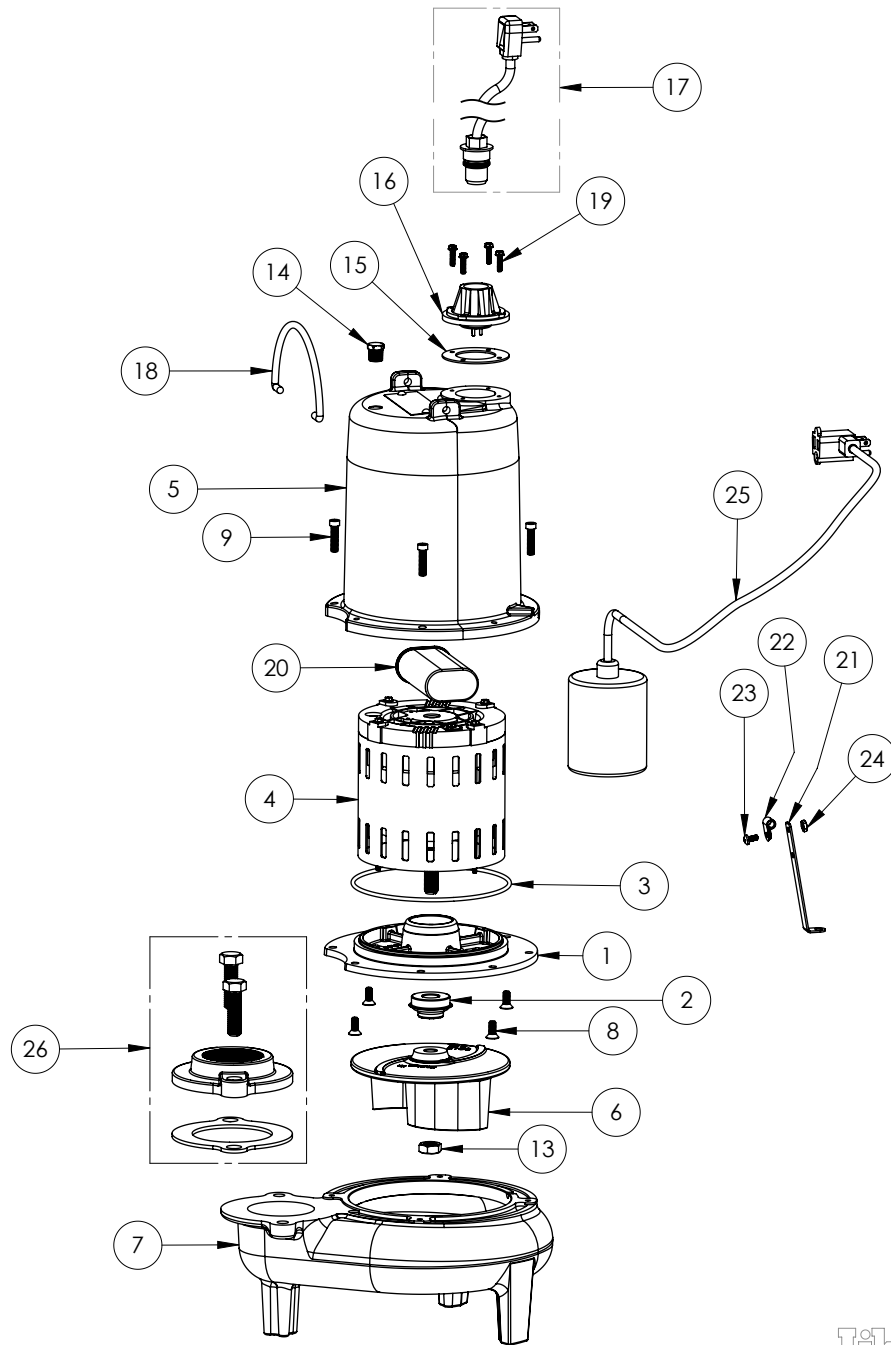

LE72A2

LE72A2 (B62)

Liberty
Pumps

LE72A2

LE72A2 (B62)

#	PART #	DESCRIPTION	QTY	Note
1	53260BR	MOTOR SUPPORT PLATE	1	
2	5120000	5/8 INCH UNITIZED SHAFT SEAL	1	[1]
3	5617000	O-RING	1	
4	5333000	MOTOR	1	[1]
5	531400R	MOTOR COVER	1	
6	5130000	IMPELLER, CAST IRON	1	
7	531500R	VOLUTE HOUSING	1	
8	8018000	1/4-20 x 5/8 SLOTTED FLAT HEAD BOLT	4	
9	8091000	1/4-20 x 1 HEX SOCKET HEAD BOLT	4	
13	8046000	1/2-20 HEX STAINLESS STEEL JAM NUT	1	
14	5071000	BRASS OIL PLUG	1	
15	5060000	CORD PLATE GASKET	1	
16	5014000	CORD PLATE	1	
17	K001058	POWER CORD, 10FT. 230V	1	
18	K001095	STAINLESS STEEL HANDLE	1	
19	8064000	#8-32 x 5/8 HEX WASHER HEAD SCREW	4	
20	51190F0	CAPACITOR	1	
21	5070000	FLOAT SWITCH SUPPORT	1	
22	8014000	CABLE CLAMP	1	
23	8082000	#10-24 x 3/8 EPOXY LOCK SCREW	1	
24	8002000	#10-24 STAINLESS STEEL HEX	1	
25	K001019	61140A0 PUMP SWITCH, 10' 230V, INCLUDES MOUNTING HARDWARE	1	
26	K001221	2" DISCHARGE KIT	1	

PART NOTES:

[1] - Part requires factory authorized service. Contact Liberty Pumps at 1-800-543-2550