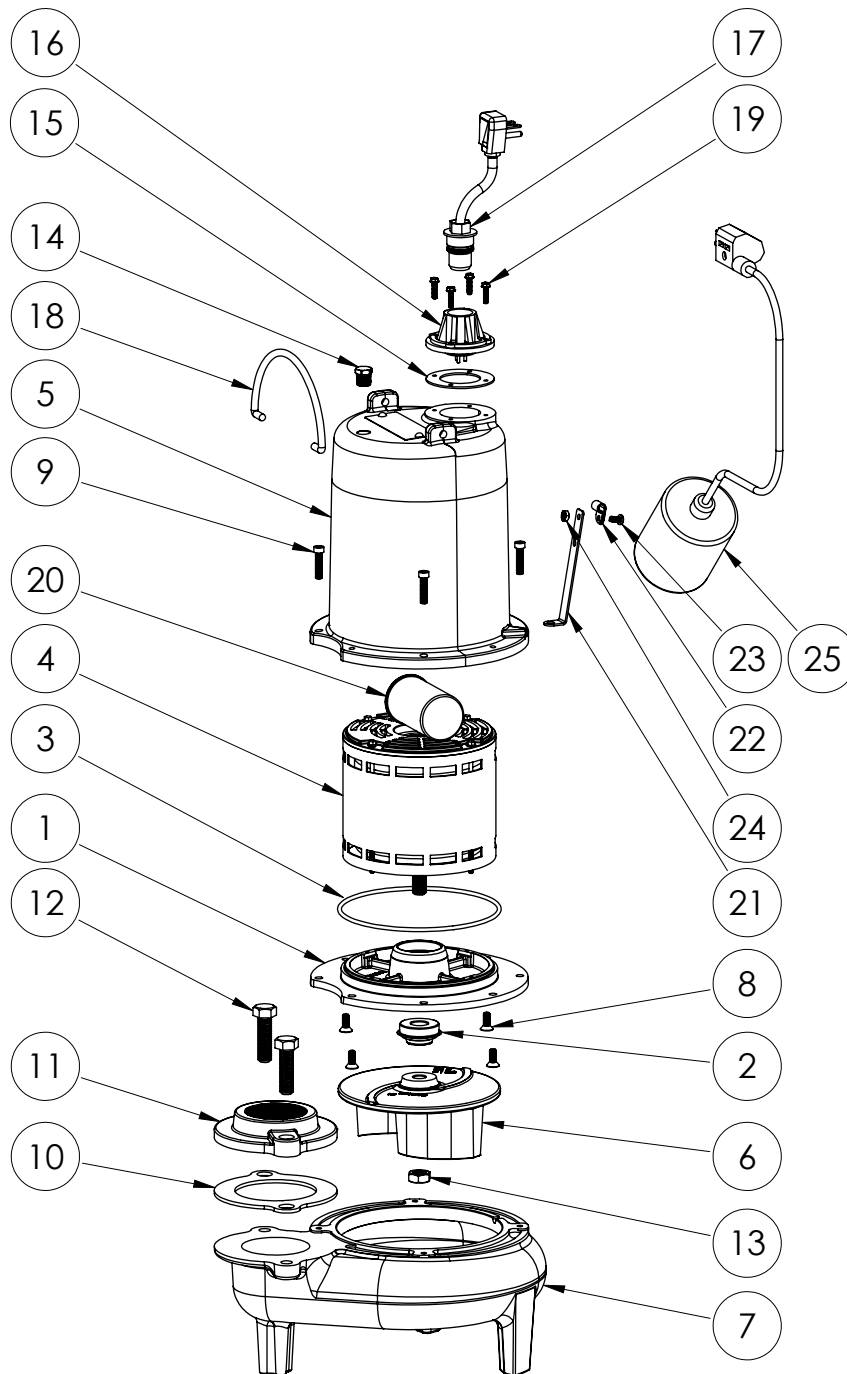

LE72A2

LE72A2 (B61)

LE72A2B61

LE72A2

LE72A2 (B61)

#	PART #	DESCRIPTION	QTY	Note
1	532600R	MOTOR SUPPORT PLATE	1	
2	5120000	5/8 INCH UNITIZED SHAFT SEAL	1	[1]
3	5617000	O-RING	1	
4	5341000	MOTOR	1	
5	531400R	MOTOR COVER	1	
6	5130000	IMPELLER, CAST IRON	1	
7	531500R	VOLUTE HOUSING	1	
8	8018000	1/4-20 x 5/8 SLOTTED FLAT HEAD BOLT	4	
9	8091000	1/4-20 x 1 HEX SOCKET HEAD BOLT	4	
10	5129000	FLANGE GASKET, FITS 2" OR 3"	1	
11	K001221	2" DISCHARGE KIT	1	
12	8037000	1/2-13 x 1-3/4 STAINLESS STEEL BOLT	2	
13	8046000	1/2-20 HEX STAINLESS STEEL JAM NUT	1	
14	5071000	BRASS OIL PLUG	1	
15	5060000	CORD PLATE GASKET	1	
16	5014000	CORD PLATE	1	
17	K001058	POWER CORD, 10FT. 230V	1	
18	K001095	STAINLESS STEEL HANDLE	1	
19	8064000	#8-32 x 5/8 HEX WASHER HEAD SCREW	4	
20	51190F0	CAPACITOR	1	
21	5070000	FLOAT SWITCH SUPPORT	1	
22	8014000	CABLE CLAMP	1	
23	8082000	#10-24 x 3/8 EPOXY LOCK SCREW	1	
24	8002000	#10-24 STAINLESS STEEL HEX	1	
25	K001019	61140A0 PUMP SWITCH, 10' 230V, INCLUDES MOUNTING HARDWARE	1	

PART NOTES:

[1] - Part requires factory authorized service. Contact Liberty Pumps at 1-800-543-2550