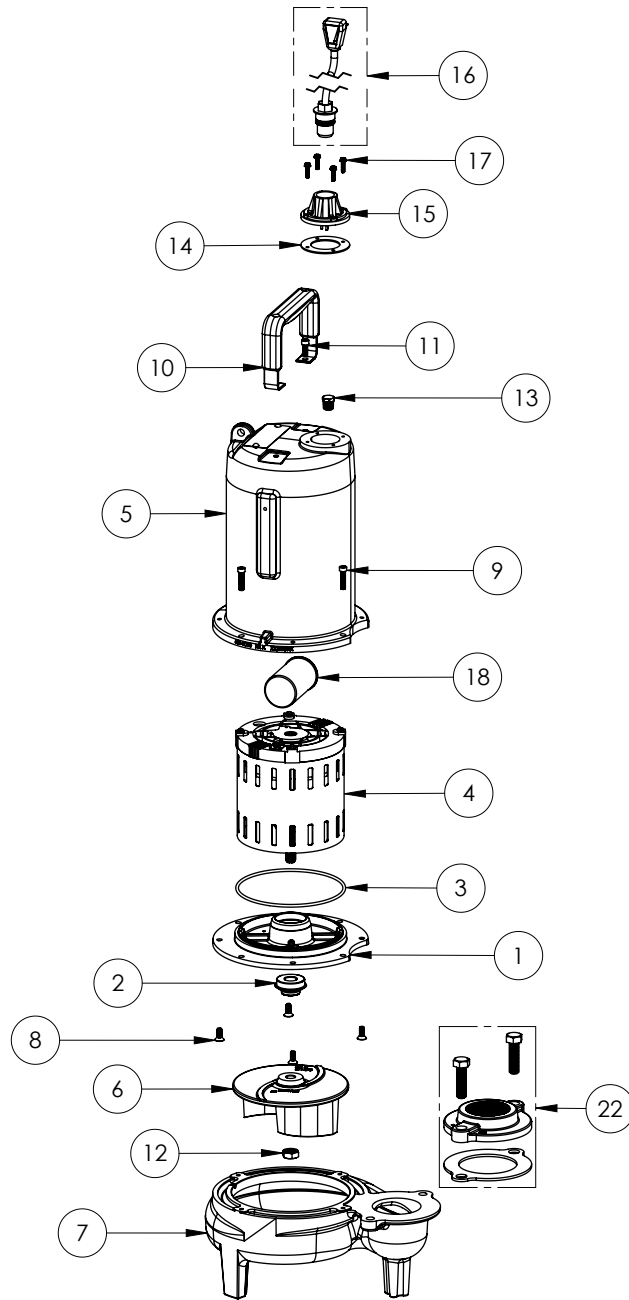

PART NOTES:

[1] - Part requires factory authorized service. Contact Liberty Pumps at 1-800-543-2550

LE72M2

LE72M2 (B71)

Liberty
Pumps

LE72M2**LE72M2 (B71)**

#	PART #	DESCRIPTION	QTY	Note
1	53260AR	MOTOR PLATE	1	
2	5120000	5/8 INCH UNITIZED SHAFT SEAL	1	[1]
3	5617000	O-RING	1	
4	5341200	MOTOR ASSY ADDFUL	1	[1]
5	531400R	MOTOR COVER	1	
6	5130000	IMPELLER, CAST IRON	1	
7	531500R	VOLUTE HOUSING	1	
8	8018000	1/4-20 x 5/8 SLOTTED FLAT HEAD BOLT	4	
9	8091000	1/4-20 x 1 HEX SOCKET HEAD BOLT	4	
10	8046000	1/2-20 HEX STAINLESS STEEL JAM NUT	1	
11	3411200	HANDLE	1	
12	8103000	SCREW 1/4-20x5/8" HX SKT SS	2	
13	5071000	BRASS OIL PLUG	1	
14	5060000	CORD PLATE GASKET	1	
15	5014000	CORD PLATE	1	
16	K001058	POWER CORD, 10FT. 230V	1	
17	8064000	#8-32 x 5/8 HEX WASHER HEAD SCREW	4	
18	51190F0	CAPACITOR	1	
19	K001221	2" DISCHARGE KIT	1	

PART NOTES:

[1] - Part requires factory authorized service. Contact Liberty Pumps at 1-800-543-2550

LE72M2 (B72)

LE72M2**LE72M2 (B72)**

#	PART #	DESCRIPTION	QTY	Note
1	53260BR	MOTOR SUPPORT PLATE	1	
2	5120000	5/8 INCH UNITIZED SHAFT SEAL	1	[1]
3	5617000	O-RING	1	
4	5330000	MOTOR	1	[1]
5	531400R	MOTOR COVER	1	
6	5130000	IMPELLER, CAST IRON	1	
7	531500R	VOLUTE HOUSING	1	
8	8018000	1/4-20 x 5/8 SLOTTED FLAT HEAD BOLT	4	
9	8091000	1/4-20 x 1 HEX SOCKET HEAD BOLT	4	
10	3411200	HANDLE	1	
11	8103000	SCREW 1/4-20x5/8" HX SKT SS	2	
12	8046000	1/2-20 HEX STAINLESS STEEL JAM NUT	1	
13	50710A0	PIPE PLUG, 1/4" HEX HD BRASS NPTF	1	
14	5060000	CORD PLATE GASKET	1	
15	5014000	CORD PLATE	1	
16	K001058	POWER CORD, 10FT. 230V	1	
17	8064000	#8-32 x 5/8 HEX WASHER HEAD SCREW	4	
18	51190F0	CAPACITOR	1	
22	K001221	2" DISCHARGE KIT	1	