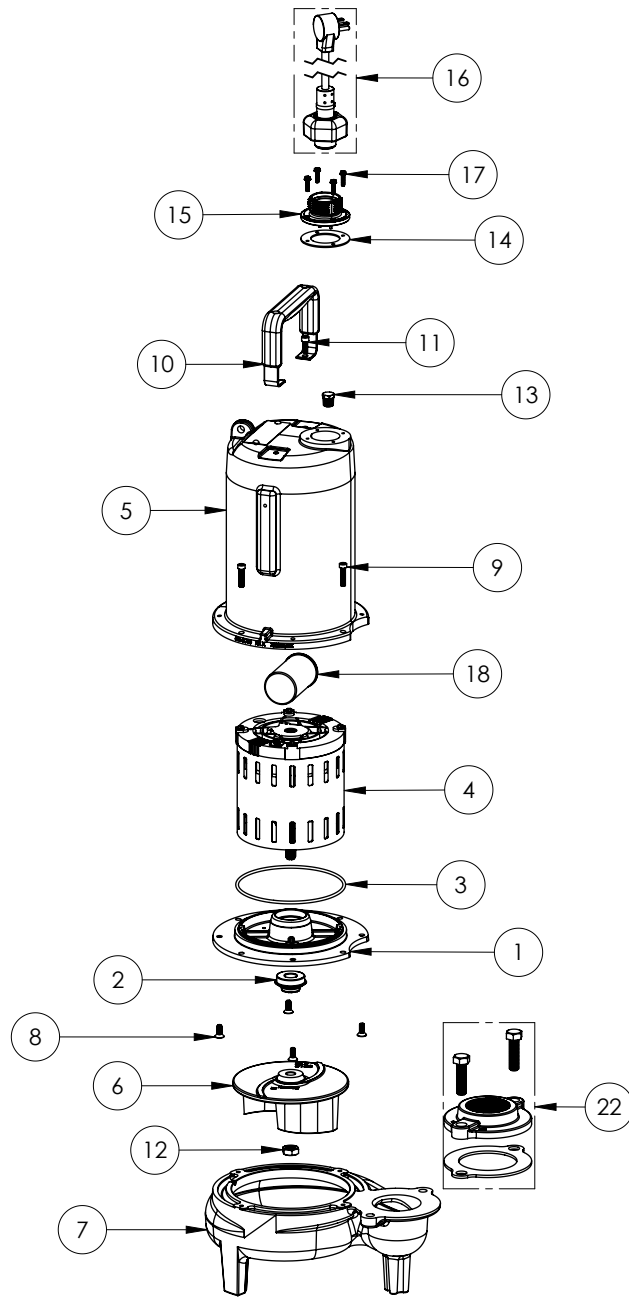

LE72M2-3 (B72)

LE72M2-3

LE72M2-3 (B72)

#	PART #	DESCRIPTION	QTY	Note
1	53260BR	MOTOR SUPPORT PLATE	1	
2	5120000	5/8 INCH UNITIZED SHAFT SEAL	1	[1]
3	5617000	O-RING	1	
4	5330000	MOTOR	1	[1]
5	531400R	MOTOR COVER	1	
6	5130000	IMPELLER, CAST IRON	1	
7	531500R	VOLUTE HOUSING	1	
8	8018000	1/4-20 x 5/8 SLOTTED FLAT HEAD BOLT	4	
9	8091000	1/4-20 x 1 HEX SOCKET HEAD BOLT	4	
10	3411200	HANDLE	1	
11	8103000	SCREW 1/4-20x5/8" HX SKT SS	2	
12	8046000	1/2-20 HEX STAINLESS STEEL JAM NUT	1	
13	50710A0	PIPE PLUG, 1/4" HEX HD BRASS NPTF	1	
14	5060000	CORD PLATE GASKET	1	
15	K001216	5619000, CORDPLATE	1	
16	K001356	POWER CORD, 35FT.	1	
17	8064000	#8-32 x 5/8 HEX WASHER HEAD SCREW	4	
18	51190F0	CAPACITOR	1	
22	K001221	2" DISCHARGE KIT	1	

PART NOTES:

[1] - Part requires factory authorized service. Contact Liberty Pumps at 1-800-543-2550