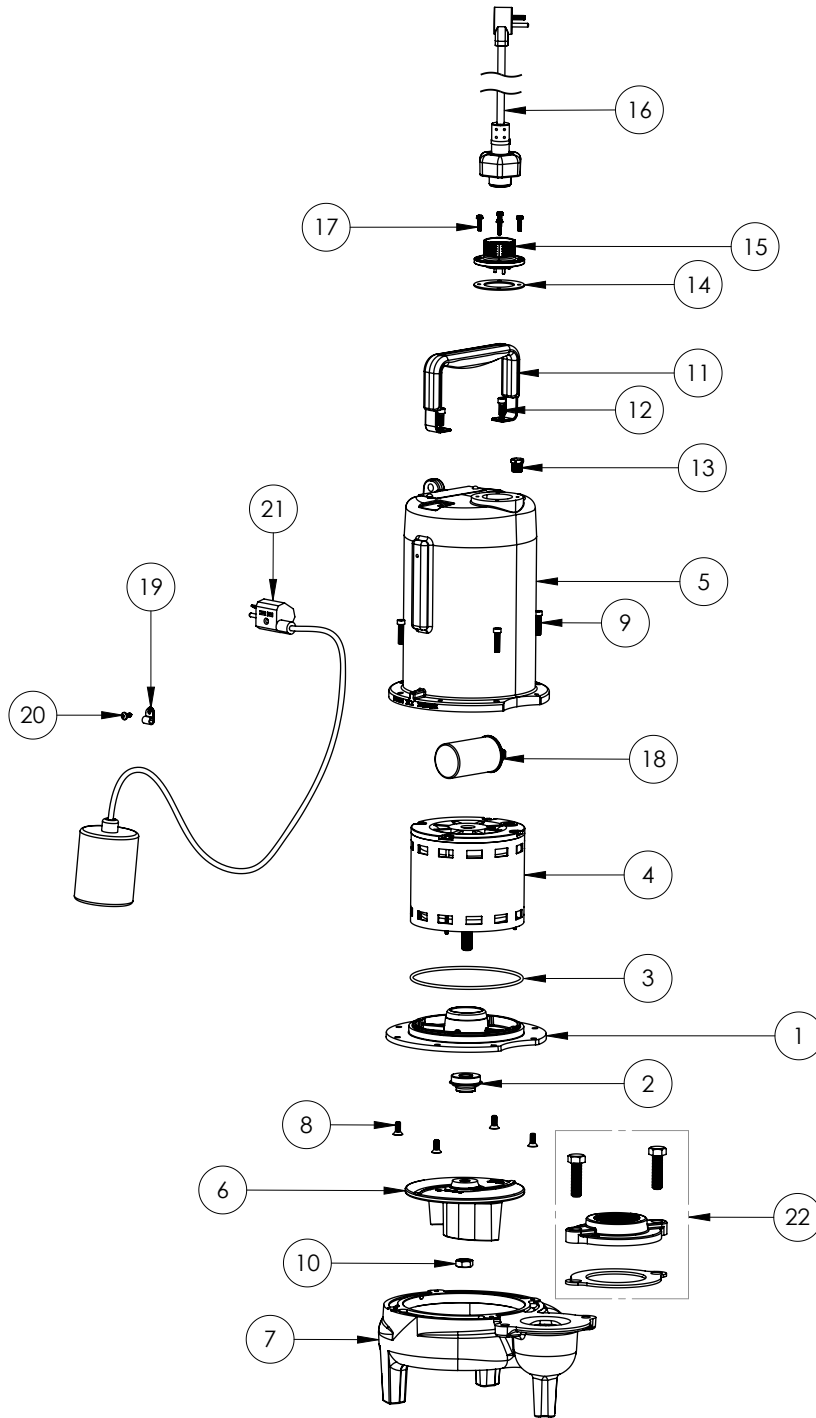

PART NOTES:

[1] - Part requires factory authorized service. Contact Liberty Pumps at 1-800-543-2550

LE72A2-3 (B62)

LE72A2-3**LE72A2-3 (B62)**

#	PART #	DESCRIPTION	QTY	Note
1	53260BR	MOTOR SUPPORT PLATE	1	
2	5120000	5/8 INCH UNITIZED SHAFT SEAL	1	[1]
3	5617000	O-RING	1	
4	5330000	MOTOR	1	[1]
5	531400R	MOTOR COVER	1	
6	5130000	IMPELLER, CAST IRON	1	
7	531500R	VOLUTE HOUSING	1	
8	8018000	1/4-20 x 5/8 SLOTTED FLAT HEAD BOLT	4	
9	8091000	1/4-20 x 1 HEX SOCKET HEAD BOLT	4	
10	5129000	FLANGE GASKET, FITS 2" OR 3"	1	
11	K001221	2" DISCHARGE KIT	1	
12	8037000	1/2-13 x 1-3/4 STAINLESS STEEL BOLT	2	
13	8046000	1/2-20 HEX STAINLESS STEEL JAM NUT	1	
14	5071000	BRASS OIL PLUG	1	
15	5060000	CORD PLATE GASKET	1	
16	5014000	CORD PLATE	1	
17	K001356	POWER CORD, 35FT.	1	
18	K001095	STAINLESS STEEL HANDLE	1	
19	8064000	#8-32 x 5/8 HEX WASHER HEAD SCREW	4	
20	51190F0	CAPACITOR	1	
21	5070000	FLOAT SWITCH SUPPORT	1	
22	8014000	CABLE CLAMP	1	
23	8082000	#10-24 x 3/8 EPOXY LOCK SCREW	1	
24	8002000	#10-24 STAINLESS STEEL HEX	1	
25	K001348	PUMP SWITCH, 35FT.	1	

PART NOTES:

[1] - Part requires factory authorized service. Contact Liberty Pumps at 1-800-543-2550

LE72A2-3 (B71)

LE72A2-3**LE72A2-3 (B71)**

#	PART #	DESCRIPTION	QTY	Note
1	53260AR	MOTOR PLATE	1	
2	5120000	5/8 INCH UNITIZED SHAFT SEAL	1	[1]
3	5617000	O-RING	1	
4	5341200	MOTOR ASSY ADDFUL	1	[1]
5	531400R	MOTOR COVER	1	
6	5130000	IMPELLER, CAST IRON	1	
7	531500R	VOLUTE HOUSING	1	
8	8018000	1/4-20 x 5/8 SLOTTED FLAT HEAD BOLT	4	
9	8091000	1/4-20 x 1 HEX SOCKET HEAD BOLT	4	
10	8046000	1/2-20 HEX STAINLESS STEEL JAM NUT	1	
11	3411200	HANDLE	1	
12	8103000	SCREW 1/4-20x5/8" HX SKT SS	2	
13	5071000	BRASS OIL PLUG	1	
14	5060000	CORD PLATE GASKET	1	
15	K001216	5619000, CORDPLATE	1	
16	K001356	POWER CORD, 35FT.	1	
17	8064000	#8-32 x 5/8 HEX WASHER HEAD SCREW	4	
18	51190F0	CAPACITOR	1	
19	8067000	CABLE CLAMP	1	
20	8082000	#10-24 x 3/8 EPOXY LOCK SCREW	1	
21	K001348	PUMP SWITCH, 35FT.	1	
22	K001221	2" DISCHARGE KIT	1	