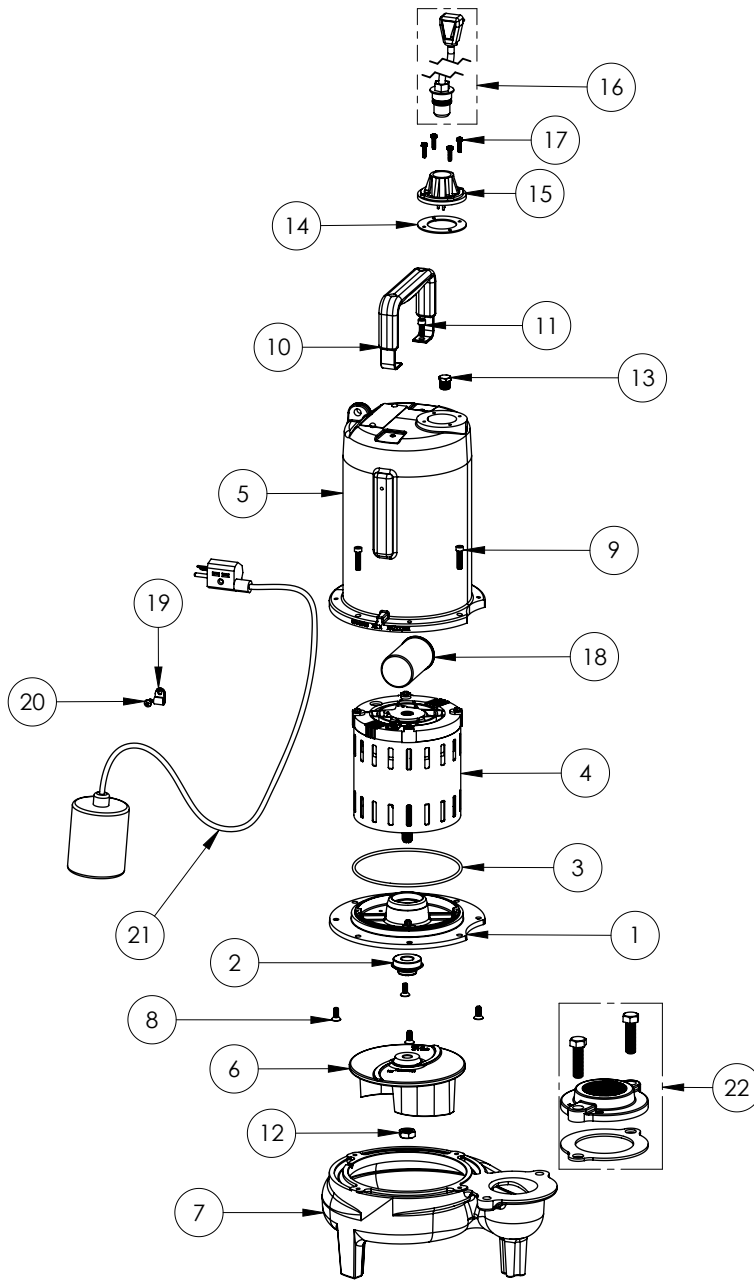

PART NOTES:

[1] - Part requires factory authorized service. Contact Liberty Pumps at 1-800-543-2550

LE72A2

LE72A2 (B71)

LE72A2**LE72A2 (B71)**

#	PART #	DESCRIPTION	QTY	Note
1	53260AR	MOTOR PLATE	1	
2	5120000	5/8 INCH UNITIZED SHAFT SEAL	1	[1]
3	5617000	O-RING	1	
4	5341200	MOTOR ASSY ADDFUL	1	[1]
5	531400R	MOTOR COVER	1	
6	5130000	IMPELLER, CAST IRON	1	
7	531500R	VOLUTE HOUSING	1	
8	8018000	1/4-20 x 5/8 SLOTTED FLAT HEAD BOLT	4	
9	8091000	1/4-20 x 1 HEX SOCKET HEAD BOLT	4	
10	8046000	1/2-20 HEX STAINLESS STEEL JAM NUT	1	
11	3411200	HANDLE	1	
12	8103000	SCREW 1/4-20x5/8" HX SKT SS	2	
13	5071000	BRASS OIL PLUG	1	
14	5060000	CORD PLATE GASKET	1	
15	5014000	CORD PLATE	1	
16	K001058	POWER CORD, 10FT. 230V	1	
17	8064000	#8-32 x 5/8 HEX WASHER HEAD SCREW	4	
18	51190F0	CAPACITOR	1	
19	8067000	CABLE CLAMP	1	
20	8082000	#10-24 x 3/8 EPOXY LOCK SCREW	1	
21	K001019	61140A0 PUMP SWITCH, 10' 230V, INCLUDES MOUNTING HARDWARE	1	
22	K001221	2" DISCHARGE KIT	1	

PART NOTES:

[1] - Part requires factory authorized service. Contact Liberty Pumps at 1-800-543-2550

LE72A2

LE72A2 (B72)

Liberty
Pumps

LE72A2**LE72A2 (B72)**

#	PART #	DESCRIPTION	QTY	Note
1	53260BR	MOTOR SUPPORT PLATE	1	
2	5120000	5/8 INCH UNITIZED SHAFT SEAL	1	[1]
3	5617000	O-RING	1	
4	5330000	MOTOR	1	[1]
5	531400R	MOTOR COVER	1	
6	5130000	IMPELLER, CAST IRON	1	
7	531500R	VOLUTE HOUSING	1	
8	8018000	1/4-20 x 5/8 SLOTTED FLAT HEAD BOLT	4	
9	8091000	1/4-20 x 1 HEX SOCKET HEAD BOLT	4	
10	3411200	HANDLE	1	
11	8103000	SCREW 1/4-20x5/8" HX SKT SS	2	
12	8046000	1/2-20 HEX STAINLESS STEEL JAM NUT	1	
13	50710A0	PIPE PLUG, 1/4" HEX HD BRASS NPTF	1	
14	5060000	CORD PLATE GASKET	1	
15	5014000	CORD PLATE	1	
16	K001058	POWER CORD, 10FT. 230V	1	
17	8064000	#8-32 x 5/8 HEX WASHER HEAD SCREW	4	
18	51190F0	CAPACITOR	1	
19	8014000	CABLE CLAMP	1	
20	8082000	#10-24 x 3/8 EPOXY LOCK SCREW	1	
21	K001019	61140A0 PUMP SWITCH, 10' 230V, INCLUDES MOUNTING HARDWARE	1	
22	K001221	2" DISCHARGE KIT	1	