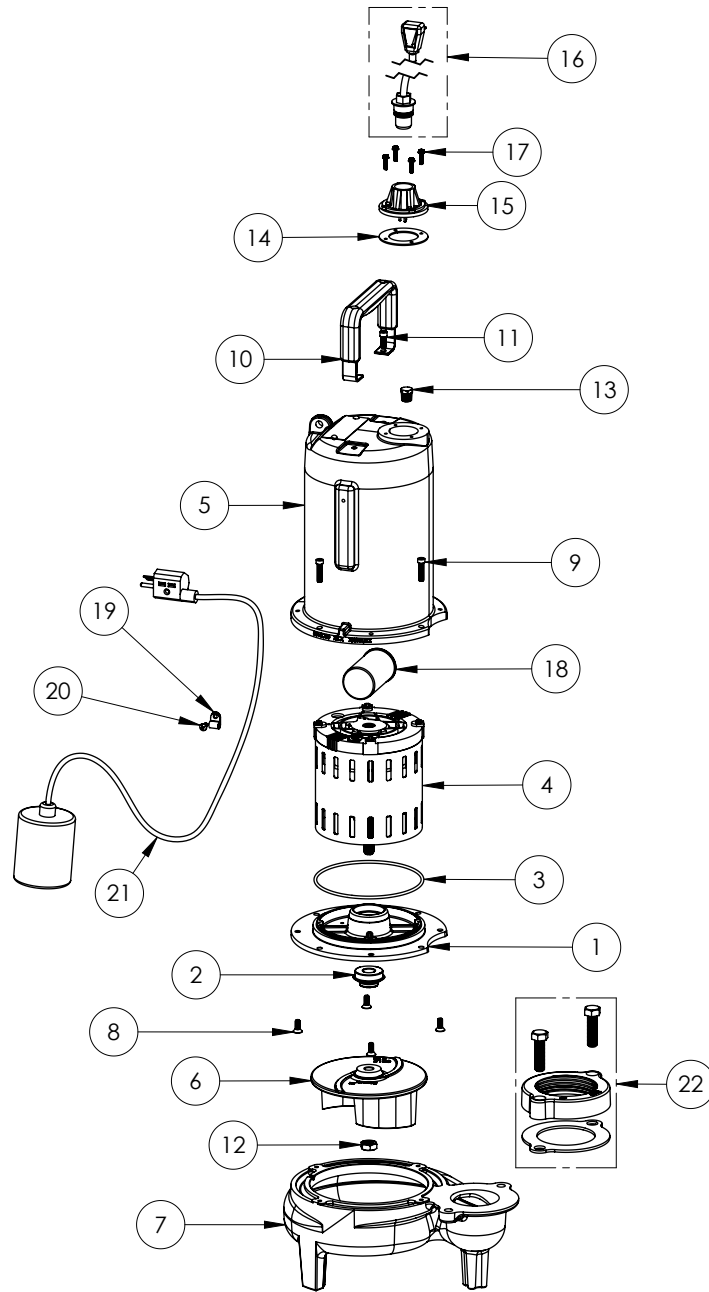

PART NOTES:

[1] - Part requires factory authorized service. Contact Liberty Pumps at 1-800-543-2550

LE72A3

LE72A3 (B71)

LE72A3**LE72A3 (B71)**

#	PART #	DESCRIPTION	QTY	Note
1	53260AR	MOTOR PLATE	1	
2	5120000	5/8 INCH UNITIZED SHAFT SEAL	1	[1]
3	5617000	O-RING	1	
4	5341200	MOTOR ASSY ADDFUL	1	[1]
5	531400R	MOTOR COVER	1	
6	5130000	IMPELLER, CAST IRON	1	
7	531500R	VOLUTE HOUSING	1	
8	8018000	1/4-20 x 5/8 SLOTTED FLAT HEAD BOLT	4	
9	8091000	1/4-20 x 1 HEX SOCKET HEAD BOLT	4	
10	8046000	1/2-20 HEX STAINLESS STEEL JAM NUT	1	
11	3411200	HANDLE	1	
12	8103000	SCREW 1/4-20x5/8" HX SKT SS	2	
13	5071000	BRASS OIL PLUG	1	
14	5060000	CORD PLATE GASKET	1	
15	5014000	CORD PLATE	1	
16	K001058	POWER CORD, 10FT. 230V	1	
17	8064000	#8-32 x 5/8 HEX WASHER HEAD SCREW	4	
18	51190F0	CAPACITOR	1	
19	8014000	CABLE CLAMP	1	
20	8082000	#10-24 x 3/8 EPOXY LOCK SCREW	1	
21	K001019	61140A0 PUMP SWITCH, 10' 230V, INCLUDES MOUNTING HARDWARE	1	
22	K001222	3" DISCHARGE KIT	1	

PART NOTES:

[1] - Part requires factory authorized service. Contact Liberty Pumps at 1-800-543-2550

LE72A3 (B72)

LE72A3**LE72A3 (B72)**

#	PART #	DESCRIPTION	QTY	Note
1	53260BR	MOTOR SUPPORT PLATE	1	
2	5120000	5/8 INCH UNITIZED SHAFT SEAL	1	[1]
3	5617000	O-RING	1	
4	5330000	MOTOR	1	[1]
5	531400R	MOTOR COVER	1	
6	5130000	IMPELLER, CAST IRON	1	
7	531500R	VOLUTE HOUSING	1	
8	8018000	1/4-20 x 5/8 SLOTTED FLAT HEAD BOLT	4	
9	8091000	1/4-20 x 1 HEX SOCKET HEAD BOLT	4	
10	3411200	HANDLE	1	
11	8103000	SCREW 1/4-20x5/8" HX SKT SS	2	
12	8046000	1/2-20 HEX STAINLESS STEEL JAM NUT	1	
13	50710A0	PIPE PLUG, 1/4" HEX HD BRASS NPTF	1	
14	5060000	CORD PLATE GASKET	1	
15	5014000	CORD PLATE	1	
16	K001058	POWER CORD, 10FT. 230V	1	
17	8064000	#8-32 x 5/8 HEX WASHER HEAD SCREW	4	
18	51190F0	CAPACITOR	1	
19	8014000	CABLE CLAMP	1	
20	8082000	#10-24 x 3/8 EPOXY LOCK SCREW	1	
21	K001019	61140A0 PUMP SWITCH, 10' 230V, INCLUDES MOUNTING HARDWARE	1	
22	K001222	3" DISCHARGE KIT	1	