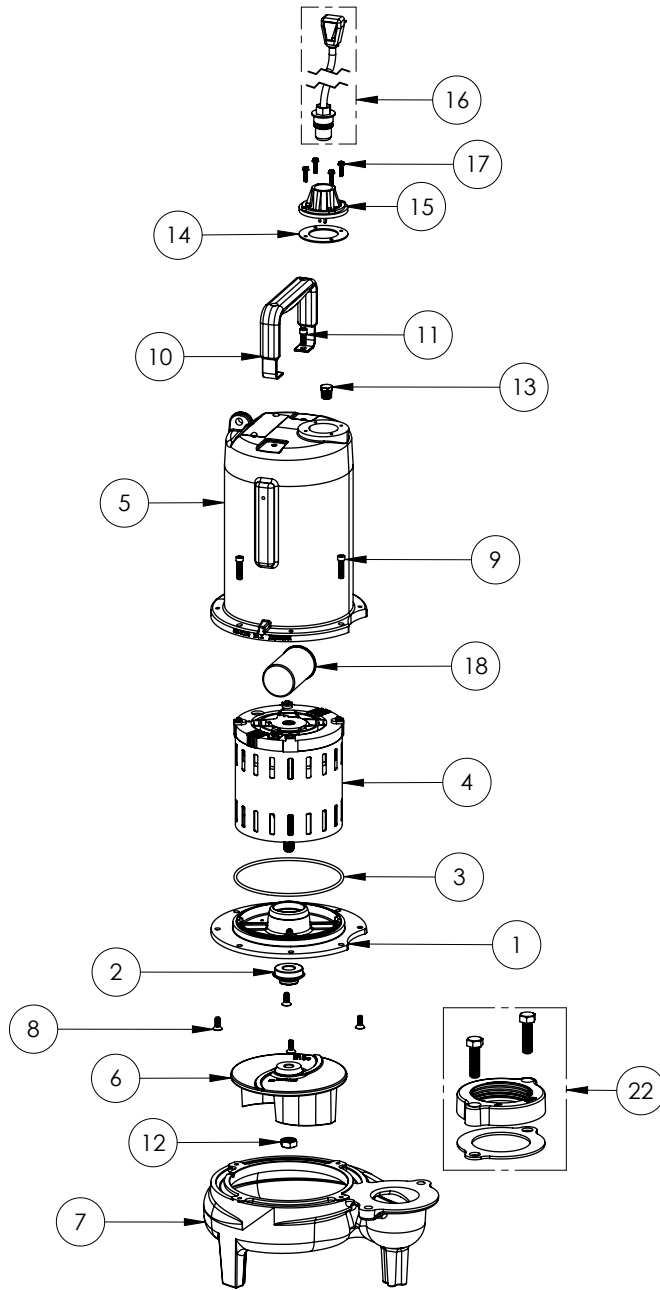

LE72M3-2 (B72)

LE72M3-2

LE72M3-2 (B72)

#	PART #	DESCRIPTION	QTY	Note
1	53260BR	MOTOR SUPPORT PLATE	1	
2	5120000	5/8 INCH UNITIZED SHAFT SEAL	1	[1]
3	5617000	O-RING	1	
4	5330000	MOTOR	1	[1]
5	531400R	MOTOR COVER	1	
6	5130000	IMPELLER, CAST IRON	1	
7	531500R	VOLUTE HOUSING	1	
8	8018000	1/4-20 x 5/8 SLOTTED FLAT HEAD BOLT	4	
9	8091000	1/4-20 x 1 HEX SOCKET HEAD BOLT	4	
10	3411200	HANDLE	1	
11	8103000	SCREW 1/4-20x5/8" HX SKT SS	2	
12	8046000	1/2-20 HEX STAINLESS STEEL JAM NUT	1	
13	50710A0	PIPE PLUG, 1/4" HEX HD BRASS NPTF	1	
14	5060000	CORD PLATE GASKET	1	
15	5014000	CORD PLATE	1	
16	K001059	POWER CORD, 230V, 25 FOOT CORD	1	
17	8064000	#8-32 x 5/8 HEX WASHER HEAD SCREW	4	
18	51190F0	CAPACITOR	1	
22	K001222	3" DISCHARGE KIT	1	

PART NOTES:

[1] - Part requires factory authorized service. Contact Liberty Pumps at 1-800-543-2550