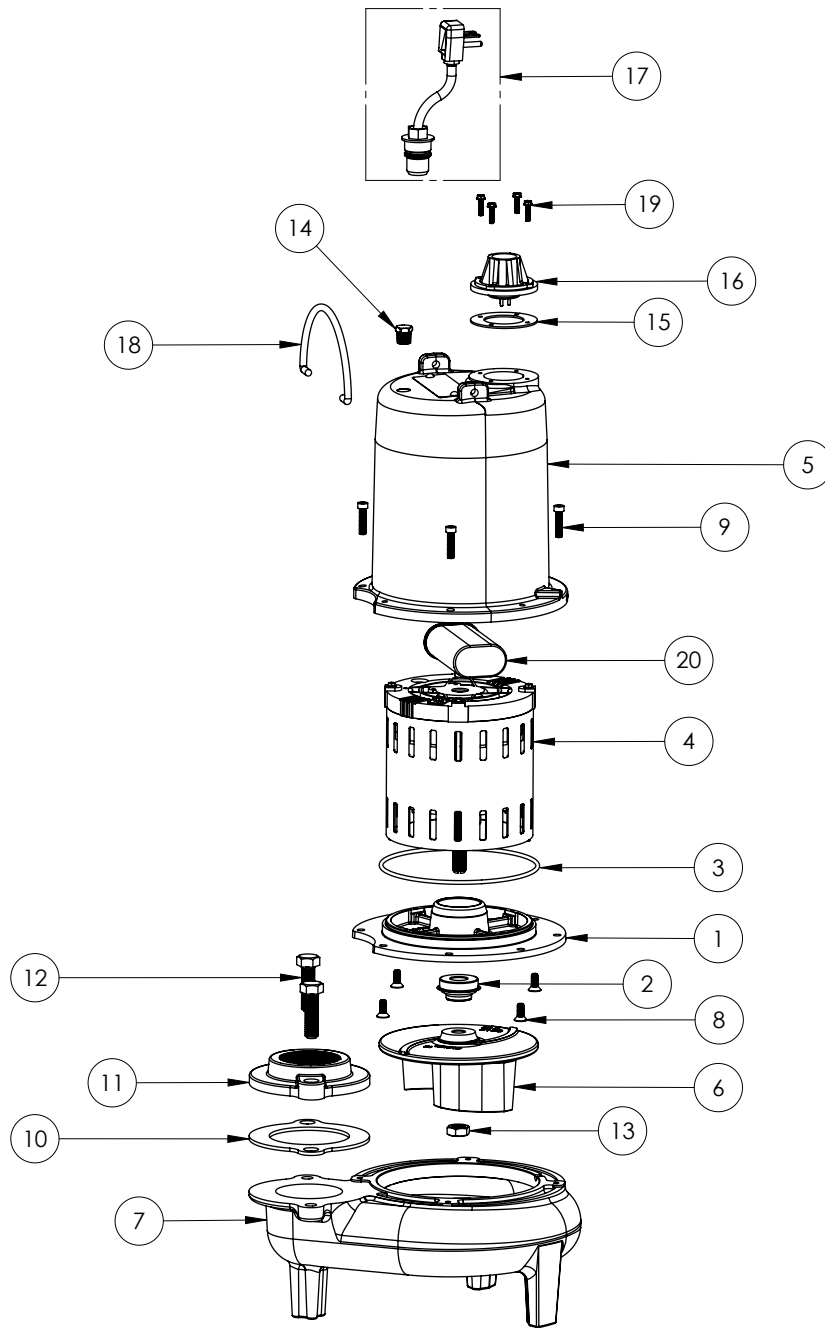

PART NOTES:

[1] - Part requires factory authorized service. Contact Liberty Pumps at 1-800-543-2550

LE72M2

LE72M2 (B61)

LE72M2B61

LE72M2**LE72M2 (B61)**

#	PART #	DESCRIPTION	QTY	Note
1	532600R	MOTOR SUPPORT PLATE	1	
2	5120000	5/8 INCH UNITIZED SHAFT SEAL	1	[1]
3	5617000	O-RING	1	
4	5341000	MOTOR	1	
5	531400R	MOTOR COVER	1	
6	5130000	IMPELLER, CAST IRON	1	
7	531500R	VOLUTE HOUSING	1	
8	8018000	1/4-20 x 5/8 SLOTTED FLAT HEAD BOLT	4	
9	8091000	1/4-20 x 1 HEX SOCKET HEAD BOLT	4	
10	5129000	FLANGE GASKET, FITS 2" OR 3"	1	
11	K001221	2" DISCHARGE KIT	1	
12	8037000	1/2-13 x 1-3/4 STAINLESS STEEL BOLT	2	
13	8046000	1/2-20 HEX STAINLESS STEEL JAM NUT	1	
14	5071000	BRASS OIL PLUG	1	
15	5060000	CORD PLATE GASKET	1	
16	5014000	CORD PLATE	1	
17	K001058	POWER CORD, 10FT. 230V	1	
18	K001095	STAINLESS STEEL HANDLE	1	
19	8064000	#8-32 x 5/8 HEX WASHER HEAD SCREW	4	
20	51190F0	CAPACITOR	1	

PART NOTES:

[1] - Part requires factory authorized service. Contact Liberty Pumps at 1-800-543-2550

LE72M2

LE72M2 (B62)

Liberty
Pumps

LE72M2**LE72M2 (B62)**

#	PART #	DESCRIPTION	QTY	Note
1	53260BR	MOTOR SUPPORT PLATE	1	
2	5120000	5/8 INCH UNITIZED SHAFT SEAL	1	[1]
3	5617000	O-RING	1	
4	5330000	MOTOR	1	[1]
5	531400R	MOTOR COVER	1	
6	5130000	IMPELLER, CAST IRON	1	
7	531500R	VOLUTE HOUSING	1	
8	8018000	1/4-20 x 5/8 SLOTTED FLAT HEAD BOLT	4	
9	8091000	1/4-20 x 1 HEX SOCKET HEAD BOLT	4	
10	5129000	FLANGE GASKET, FITS 2" OR 3"	1	
11	K001221	2" DISCHARGE KIT	1	
12	8037000	1/2-13 x 1-3/4 STAINLESS STEEL BOLT	2	
13	8046000	1/2-20 HEX STAINLESS STEEL JAM NUT	1	
14	5071000	BRASS OIL PLUG	1	
15	5060000	CORD PLATE GASKET	1	
16	5014000	CORD PLATE	1	
17	K001058	POWER CORD, 10FT. 230V	1	
18	K001095	STAINLESS STEEL HANDLE	1	
19	8064000	#8-32 x 5/8 HEX WASHER HEAD SCREW	4	
20	51190F0	CAPACITOR	1	