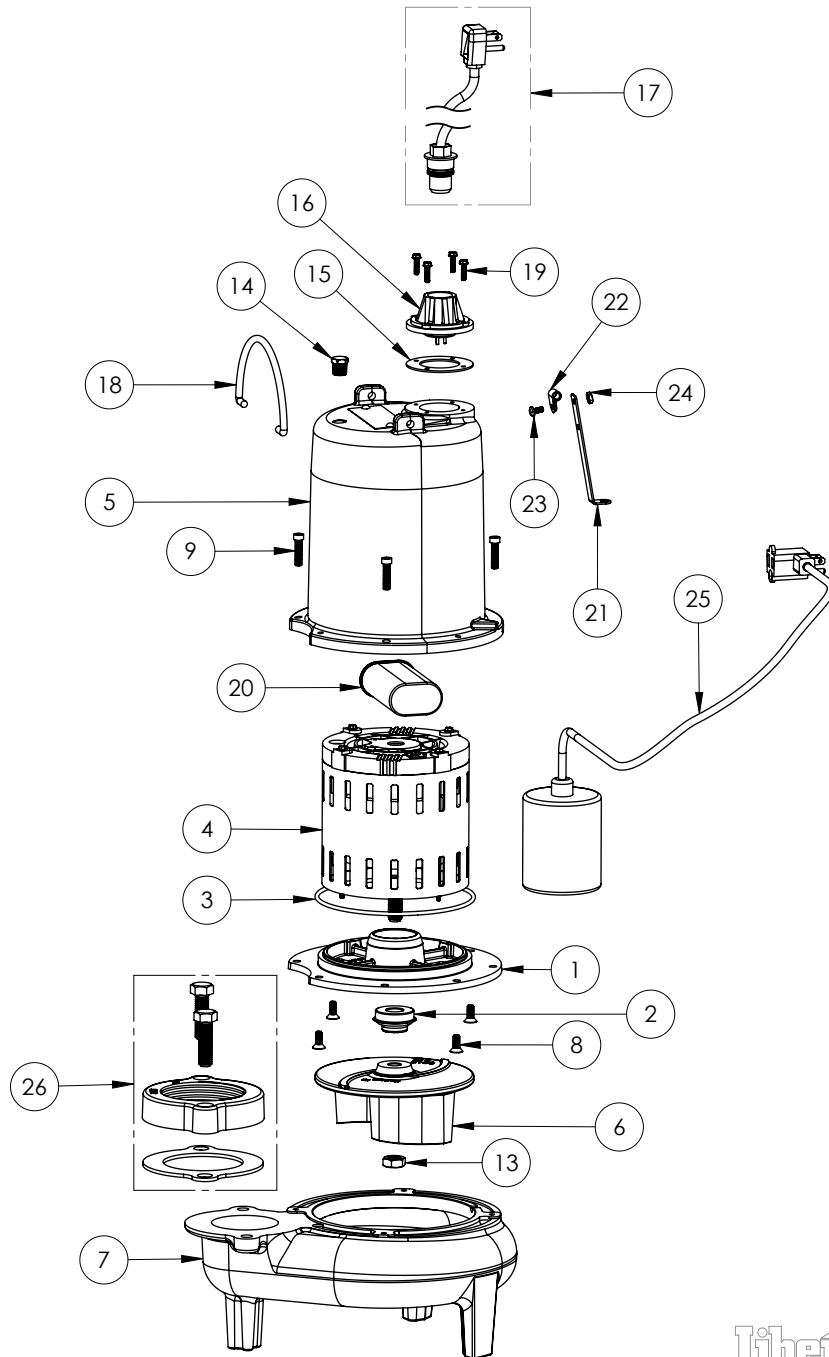

LE72A3-2 (B62)

LE72A3-2

LE72A3-2 (B62)

#	PART #	DESCRIPTION	QTY	Note
1	53260BR	MOTOR SUPPORT PLATE	1	
2	5120000	5/8 INCH UNITIZED SHAFT SEAL	1	[1]
3	5617000	O-RING	1	
4	5330000	MOTOR	1	[1]
5	531400R	MOTOR COVER	1	
6	5130000	IMPELLER, CAST IRON	1	
7	531500R	VOLUTE HOUSING	1	
8	8018000	1/4-20 x 5/8 SLOTTED FLAT HEAD BOLT	4	
9	8091000	1/4-20 x 1 HEX SOCKET HEAD BOLT	4	
13	8046000	1/2-20 HEX STAINLESS STEEL JAM NUT	1	
14	5071000	BRASS OIL PLUG	1	
15	5060000	CORD PLATE GASKET	1	
16	5014000	CORD PLATE	1	
17	K001059	POWER CORD, 230V, 25 FOOT CORD	1	
18	K001095	STAINLESS STEEL HANDLE	1	
19	8064000	#8-32 x 5/8 HEX WASHER HEAD SCREW	4	
20	51190F0	CAPACITOR	1	
21	5070000	FLOAT SWITCH SUPPORT	1	
22	8014000	CABLE CLAMP	1	
23	8082000	#10-24 x 3/8 EPOXY LOCK SCREW	1	
24	8002000	#10-24 STAINLESS STEEL HEX	1	
25	K001062	PUMP SWITCH, 25FT. INCLUDES MOUNTING HARDWARE	1	
26	K001222	3" DISCHARGE KIT	1	

PART NOTES:

[1] - Part requires factory authorized service. Contact Liberty Pumps at 1-800-543-2550