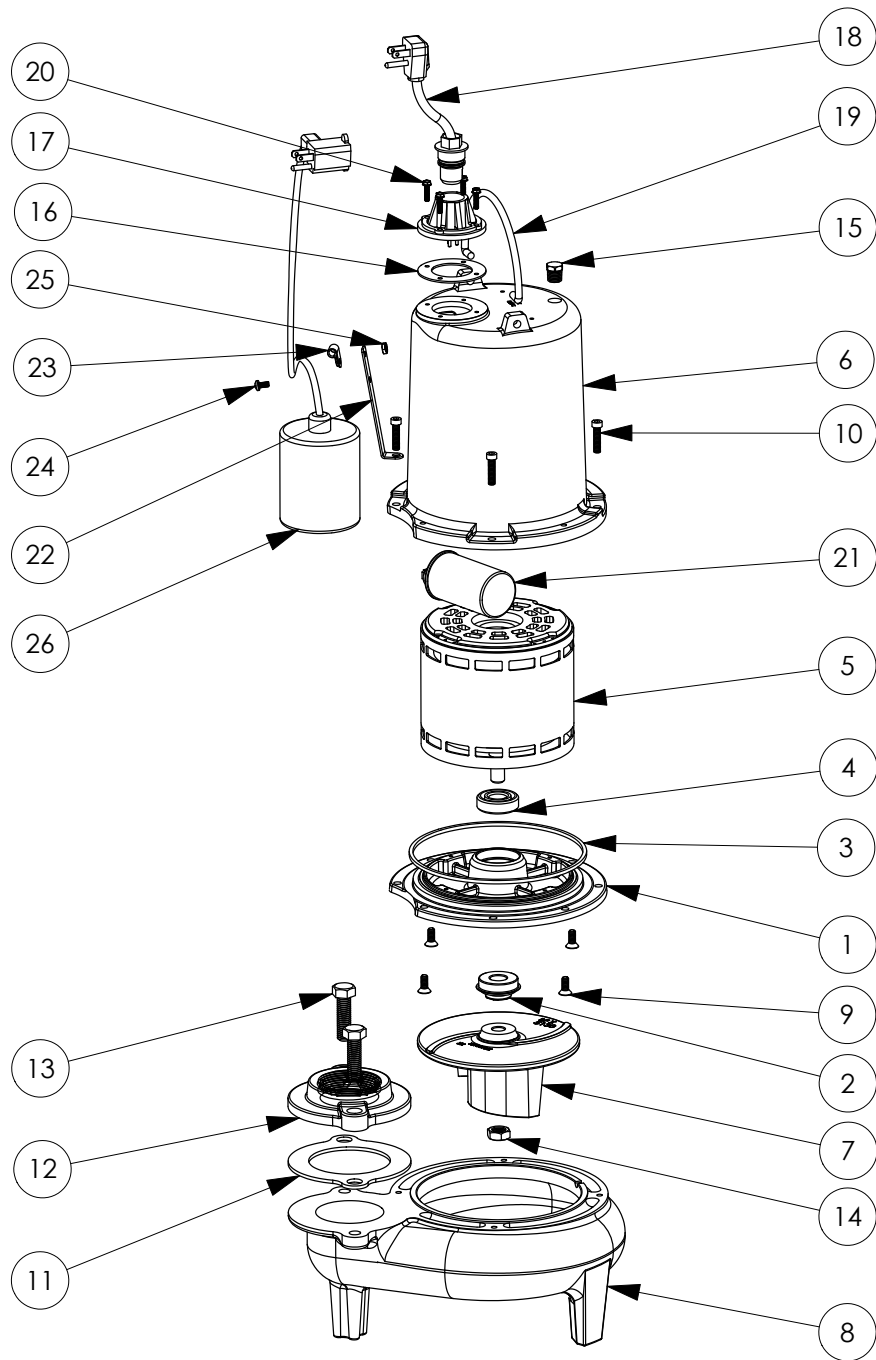

LE72A2 (B10)

LE72A2**LE72A2 (B10)**

#	PART #	DESCRIPTION	QTY	Note
1	510100R	MOTOR SUPPORT PLATE	1	
2	5120000	5/8 INCH UNITIZED SHAFT SEAL	1	[1]
3	5617000	O-RING	1	
4	5124000	BEARING	1	
5	5341000	MOTOR	1	
6	527700R	MOTOR COVER	1	
7	5130000	IMPELLER, CAST IRON	1	
8	510200R	VOLUTE HOUSING	1	
9	8018000	1/4-20 x 5/8 SLOTTED FLAT HEAD BOLT	4	
10	8091000	1/4-20 x 1 HEX SOCKET HEAD BOLT	4	
11	5129000	FLANGE GASKET, FITS 2" OR 3"	1	
12	K001221	2" DISCHARGE KIT	1	
13	8037000	1/2-13 x 1-3/4 STAINLESS STEEL BOLT	2	
14	8046000	1/2-20 HEX STAINLESS STEEL JAM NUT	1	
15	5071000	BRASS OIL PLUG	1	
16	5060000	CORD PLATE GASKET	1	
17	5014000	CORD PLATE	1	
18	K001058	POWER CORD, 10FT. 230V	1	
19	K001095	STAINLESS STEEL HANDLE	1	
20	8064000	#8-32 x 5/8 HEX WASHER HEAD SCREW	4	
21	51190D0	CAPACITOR	1	
22	5070000	FLOAT SWITCH SUPPORT	1	
23	8014000	CABLE CLAMP	1	
24	8082000	#10-24 x 3/8 EPOXY LOCK SCREW	1	
25	8002000	#10-24 STAINLESS STEEL HEX	1	
26	K001019	61140A0 PUMP SWITCH, 10' 230V, INCLUDES MOUNTING HARDWARE	1	