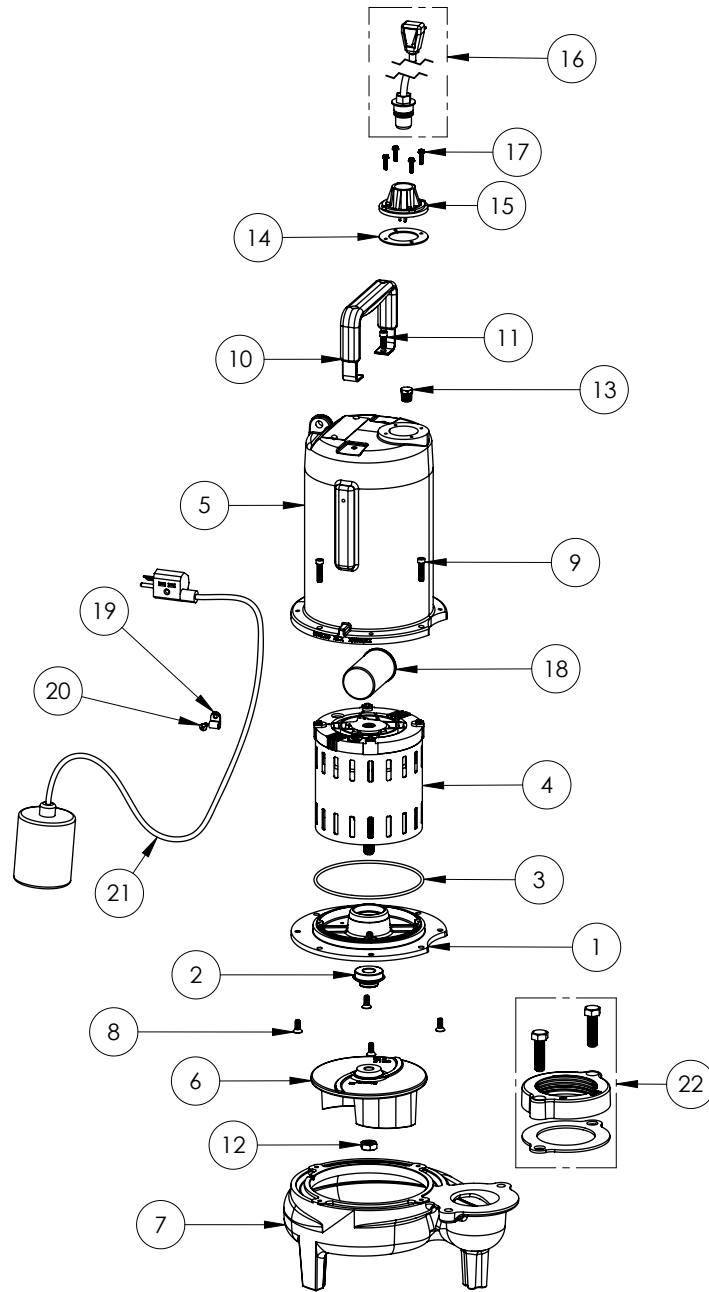

PART NOTES:

[1] - Part requires factory authorized service. Contact Liberty Pumps at 1-800-543-2550

LE72A3

LE72A3 (B71)

Liberty
Pumps

LE72A3**LE72A3 (B71)**

#	PART #	DESCRIPTION	QTY	Note
1	53260AR	MOTOR PLATE	1	
2	5120000	5/8 INCH UNITIZED SHAFT SEAL	1	[1]
3	5617000	O-RING	1	
4	5341200	MOTOR ASSY ADDFUL	1	[1]
5	531400R	MOTOR COVER	1	
6	5130000	IMPELLER, CAST IRON	1	
7	531500R	VOLUTE HOUSING	1	
8	8018000	1/4-20 x 5/8 SLOTTED FLAT HEAD BOLT	4	
9	8091000	1/4-20 x 1 HEX SOCKET HEAD BOLT	4	
10	8046000	1/2-20 HEX STAINLESS STEEL JAM NUT	1	
11	3411200	HANDLE	1	
12	8103000	SCREW 1/4-20x5/8" HX SKT SS	2	
13	5071000	BRASS OIL PLUG	1	
14	5060000	CORD PLATE GASKET	1	
15	5014000	CORD PLATE	1	
16	K001058	POWER CORD, 10FT. 230V	1	
17	8064000	#8-32 x 5/8 HEX WASHER HEAD SCREW	4	
18	51190F0	CAPACITOR	1	
19	8014000	CABLE CLAMP	1	
20	8082000	#10-24 x 3/8 EPOXY LOCK SCREW	1	
21	K001019	61140A0 PUMP SWITCH, 10' 230V, INCLUDES MOUNTING HARDWARE	1	
22	K001222	3" DISCHARGE KIT	1	

PART NOTES:

[1] - Part requires factory authorized service. Contact Liberty Pumps at 1-800-543-2550

LE72A3 (B72)

LE72A3**LE72A3 (B72)**

#	PART #	DESCRIPTION	QTY	Note
1	53260BR	MOTOR SUPPORT PLATE	1	
2	5120000	5/8 INCH UNITIZED SHAFT SEAL	1	[1]
3	5617000	O-RING	1	
4	5330000	MOTOR	1	[1]
5	531400R	MOTOR COVER	1	
6	5130000	IMPELLER, CAST IRON	1	
7	531500R	VOLUTE HOUSING	1	
8	8018000	1/4-20 x 5/8 SLOTTED FLAT HEAD BOLT	4	
9	8091000	1/4-20 x 1 HEX SOCKET HEAD BOLT	4	
10	3411200	HANDLE	1	
11	8103000	SCREW 1/4-20x5/8" HX SKT SS	2	
12	8046000	1/2-20 HEX STAINLESS STEEL JAM NUT	1	
13	50710A0	PIPE PLUG, 1/4" HEX HD BRASS NPTF	1	
14	5060000	CORD PLATE GASKET	1	
15	5014000	CORD PLATE	1	
16	K001058	POWER CORD, 10FT. 230V	1	
17	8064000	#8-32 x 5/8 HEX WASHER HEAD SCREW	4	
18	51190F0	CAPACITOR	1	
19	8014000	CABLE CLAMP	1	
20	8082000	#10-24 x 3/8 EPOXY LOCK SCREW	1	
21	K001019	61140A0 PUMP SWITCH, 10' 230V, INCLUDES MOUNTING HARDWARE	1	
22	K001222	3" DISCHARGE KIT	1	