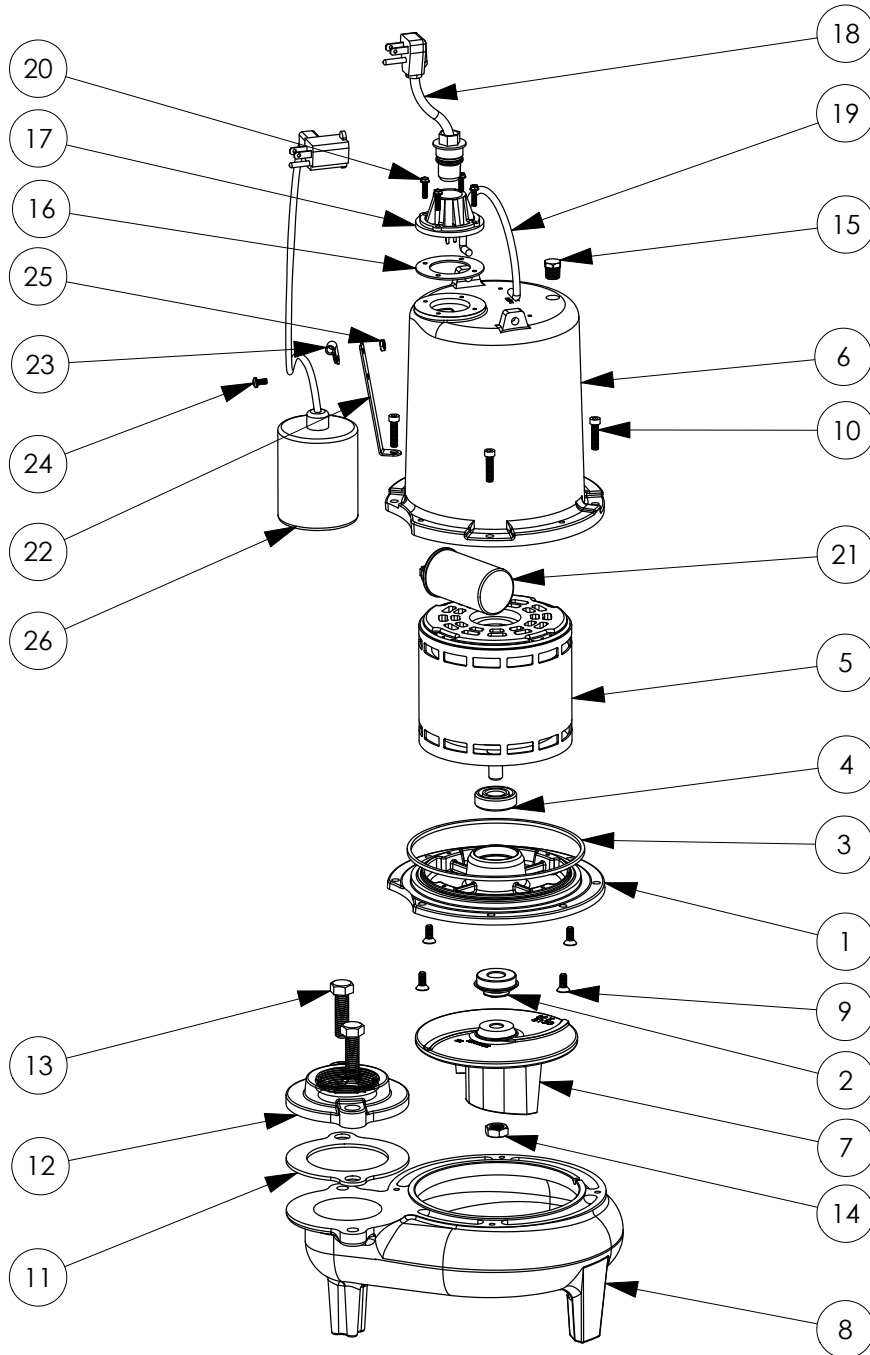

LE72A2-2 (B10)

LE72A2-2

LE72A2-2 (B10)

#	PART #	DESCRIPTION	QTY	Note
1	510100R	MOTOR SUPPORT PLATE	1	
2	5120000	5/8 INCH UNITIZED SHAFT SEAL	1	[1]
3	5617000	O-RING	1	
4	5124000	BEARING	1	
5	5341000	MOTOR	1	
6	527700R	MOTOR COVER	1	
7	5130000	IMPELLER, CAST IRON	1	
8	510200R	VOLUTE HOUSING	1	
9	8018000	1/4-20 x 5/8 SLOTTED FLAT HEAD BOLT	4	
10	8091000	1/4-20 x 1 HEX SOCKET HEAD BOLT	4	
11	5129000	FLANGE GASKET, FITS 2" OR 3"	1	
12	K001221	2" DISCHARGE KIT	1	
13	8037000	1/2-13 x 1-3/4 STAINLESS STEEL BOLT	2	
14	8046000	1/2-20 HEX STAINLESS STEEL JAM NUT	1	
15	5071000	BRASS OIL PLUG	1	
16	5060000	CORD PLATE GASKET	1	
17	5014000	CORD PLATE	1	
18	K001059	POWER CORD, 230V, 25 FOOT CORD	1	
19	K001095	STAINLESS STEEL HANDLE	1	
20	8064000	#8-32 x 5/8 HEX WASHER HEAD SCREW	4	
21	51190D0	CAPACITOR	1	
22	5070000	FLOAT SWITCH SUPPORT	1	
23	8014000	CABLE CLAMP	1	
24	8082000	#10-24 x 3/8 EPOXY LOCK SCREW	1	
25	8002000	#10-24 STAINLESS STEEL HEX	1	
26	K001062	PUMP SWITCH, 25FT. INCLUDES MOUNTING HARDWARE	1	

PART NOTES:

[1] - Part requires factory authorized service. Contact Liberty Pumps at 1-800-543-2550