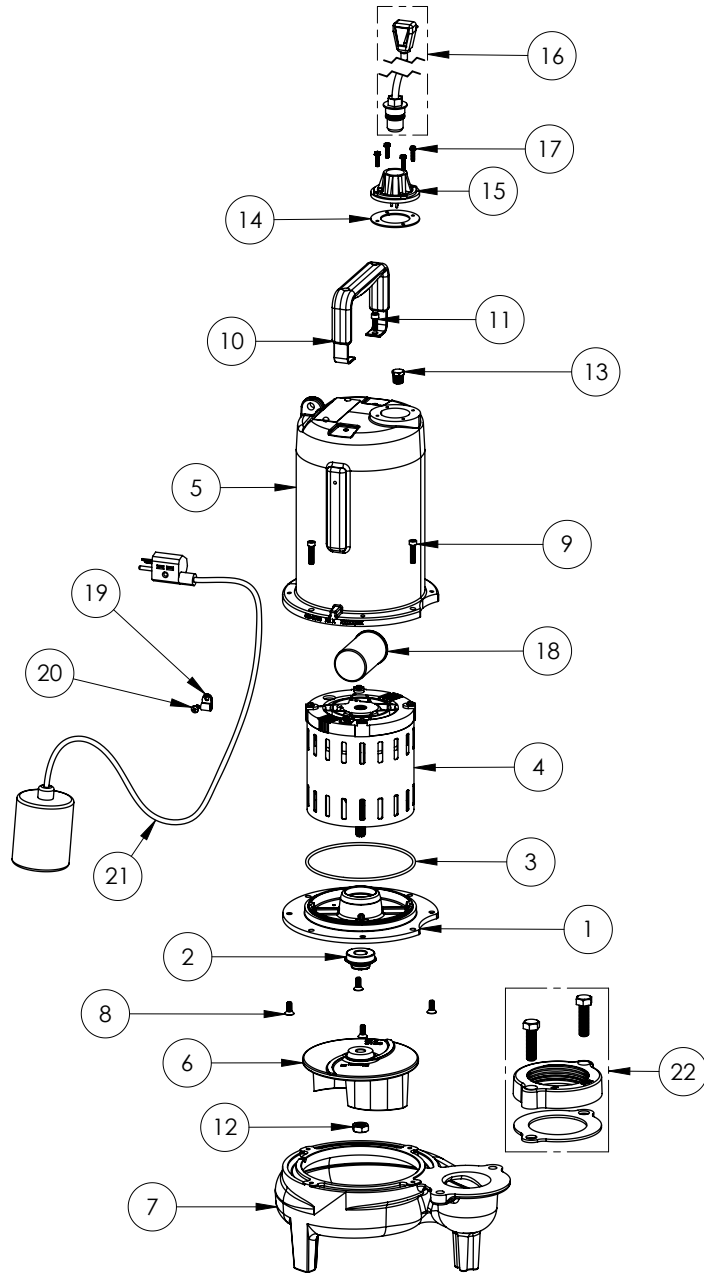

PART NOTES:

[1] - Part requires factory authorized service. Contact Liberty Pumps at 1-800-543-2550

LE72A3-2 (B71)

LE72A3-2**LE72A3-2 (B71)**

#	PART #	DESCRIPTION	QTY	Note
1	53260AR	MOTOR PLATE	1	
2	5120000	5/8 INCH UNITIZED SHAFT SEAL	1	[1]
3	5617000	O-RING	1	
4	5341200	MOTOR ASSY ADDFUL	1	[1]
5	531400R	MOTOR COVER	1	
6	5130000	IMPELLER, CAST IRON	1	
7	531500R	VOLUTE HOUSING	1	
8	8018000	1/4-20 x 5/8 SLOTTED FLAT HEAD BOLT	4	
9	8091000	1/4-20 x 1 HEX SOCKET HEAD BOLT	4	
10	8046000	1/2-20 HEX STAINLESS STEEL JAM NUT	1	
11	3411200	HANDLE	1	
12	8103000	SCREW 1/4-20x5/8" HX SKT SS	2	
13	5071000	BRASS OIL PLUG	1	
14	5060000	CORD PLATE GASKET	1	
15	5014000	CORD PLATE	1	
16	K001059	POWER CORD, 230V, 25 FOOT CORD	1	
17	8064000	#8-32 x 5/8 HEX WASHER HEAD SCREW	4	
18	51190F0	CAPACITOR	1	
19	8014000	CABLE CLAMP	1	
20	8082000	#10-24 x 3/8 EPOXY LOCK SCREW	1	
21	K001431	61140B0 PUMP SWITCH, 25' 230V	1	
22	K001222	3" DISCHARGE KIT	1	

PART NOTES:

[1] - Part requires factory authorized service. Contact Liberty Pumps at 1-800-543-2550

LE72A3-2 (B72)

LE72A3-2**LE72A3-2 (B72)**

#	PART #	DESCRIPTION	QTY	Note
1	53260BR	MOTOR SUPPORT PLATE	1	
2	5120000	5/8 INCH UNITIZED SHAFT SEAL	1	[1]
3	5617000	O-RING	1	
4	5333000	MOTOR	1	[1]
5	531400R	MOTOR COVER	1	
6	5130000	IMPELLER, CAST IRON	1	
7	531500R	VOLUTE HOUSING	1	
8	8018000	1/4-20 x 5/8 SLOTTED FLAT HEAD BOLT	4	
9	8091000	1/4-20 x 1 HEX SOCKET HEAD BOLT	4	
10	3411200	HANDLE	1	
11	8103000	SCREW 1/4-20x5/8" HX SKT SS	2	
12	8046000	1/2-20 HEX STAINLESS STEEL JAM NUT	1	
13	50710A0	PIPE PLUG, 1/4" HEX HD BRASS NPTF	1	
14	5060000	CORD PLATE GASKET	1	
15	5014000	CORD PLATE	1	
16	K001059	POWER CORD, 230V, 25 FOOT CORD	1	
17	8064000	#8-32 x 5/8 HEX WASHER HEAD SCREW	4	
18	51190F0	CAPACITOR	1	
19	8014000	CABLE CLAMP	1	
20	8082000	#10-24 x 3/8 EPOXY LOCK SCREW	1	
21	K001431	61140B0 PUMP SWITCH, 25' 230V	1	
22	K001222	3" DISCHARGE KIT	1	