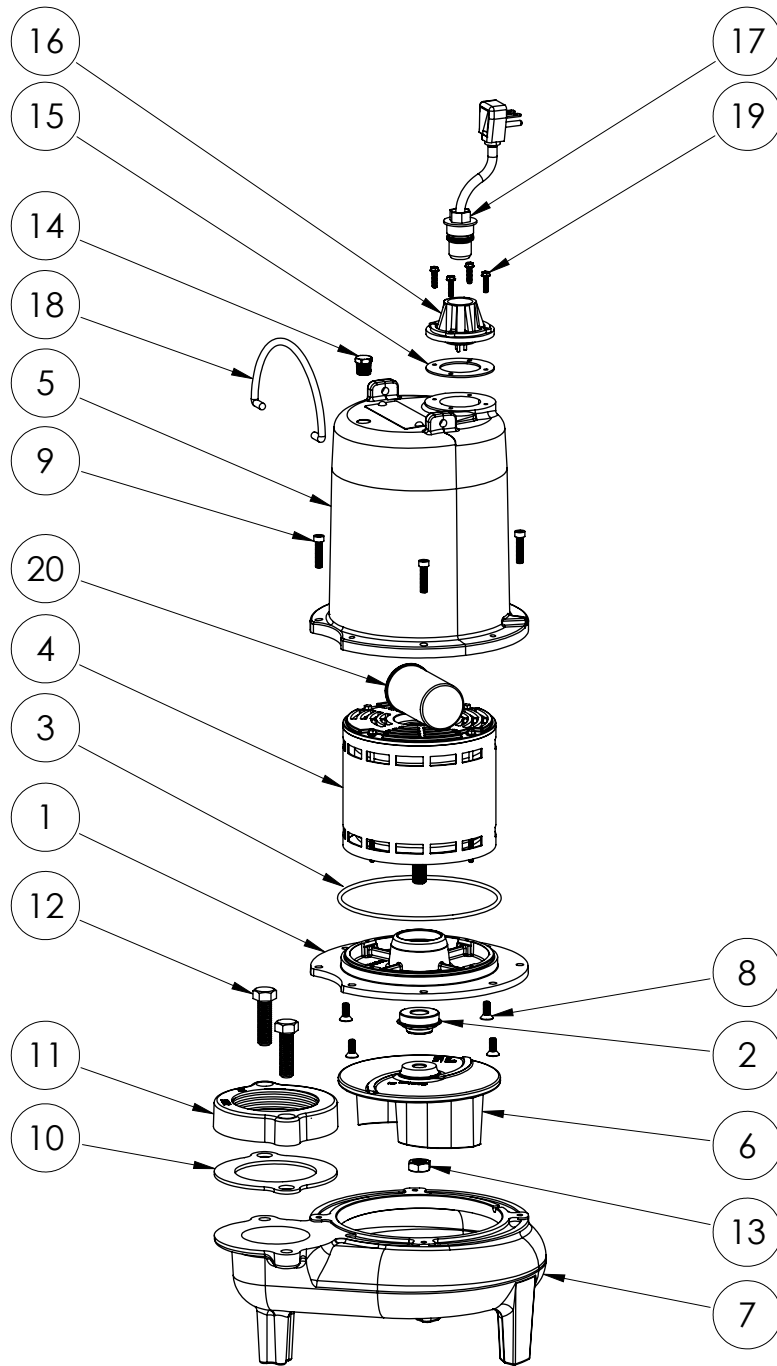

LE72M3

LE72M3 (B61)

LE72M3B61

LE72M3

LE72M3 (B61)

#	PART #	DESCRIPTION	QTY	Note
1	532600R	MOTOR SUPPORT PLATE	1	
2	5120000	5/8 INCH UNITIZED SHAFT SEAL	1	[1]
3	5617000	O-RING	1	
4	5341000	MOTOR	1	
5	531400R	MOTOR COVER	1	
6	5130000	IMPELLER, CAST IRON	1	
7	531500R	VOLUTE HOUSING	1	
8	8018000	1/4-20 x 5/8 SLOTTED FLAT HEAD BOLT	4	
9	8091000	1/4-20 x 1 HEX SOCKET HEAD BOLT	4	
10	5129000	FLANGE GASKET, FITS 2" OR 3"	1	
11	K001222	3" DISCHARGE KIT	1	
12	8037000	1/2-13 x 1-3/4 STAINLESS STEEL BOLT	2	
13	8046000	1/2-20 HEX STAINLESS STEEL JAM NUT	1	
14	5071000	BRASS OIL PLUG	1	
15	5060000	CORD PLATE GASKET	1	
16	5014000	CORD PLATE	1	
17	K001058	POWER CORD, 10FT. 230V	1	
18	K001095	STAINLESS STEEL HANDLE	1	
19	8064000	#8-32 x 5/8 HEX WASHER HEAD SCREW	4	
20	51190F0	CAPACITOR	1	

PART NOTES:

[1] - Part requires factory authorized service. Contact Liberty Pumps at 1-800-543-2550