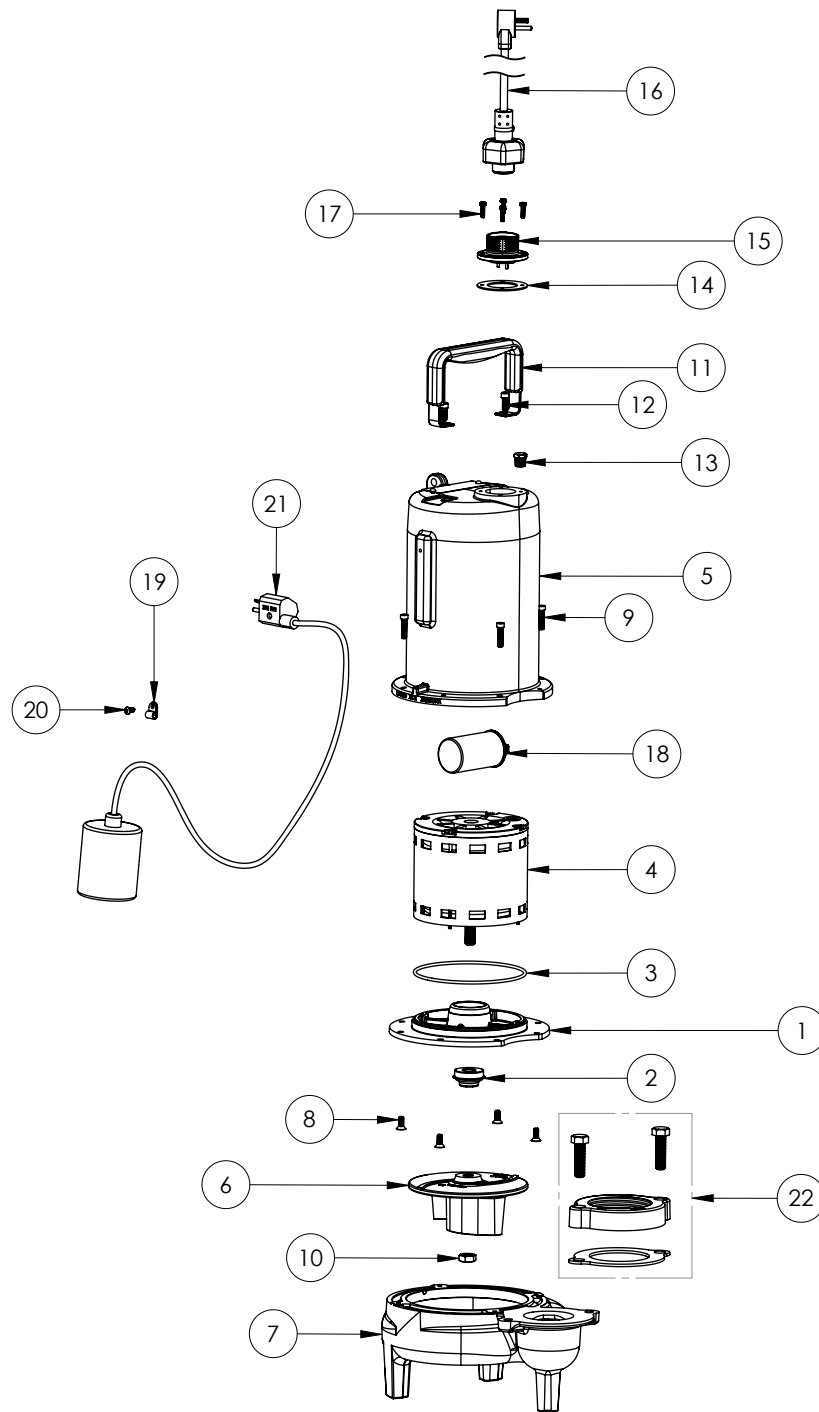

PART NOTES:

[1] - Part requires factory authorized service. Contact Liberty Pumps at 1-800-543-2550

LE72A3-3 (B62)

LE72A3-3**LE72A3-3 (B62)**

#	PART #	DESCRIPTION	QTY	Note
1	53260BR	MOTOR SUPPORT PLATE	1	
2	5120000	5/8 INCH UNITIZED SHAFT SEAL	1	[1]
3	5617000	O-RING	1	
4	5330000	MOTOR	1	[1]
5	531400R	MOTOR COVER	1	
6	5130000	IMPELLER, CAST IRON	1	
7	531500R	VOLUTE HOUSING	1	
8	8018000	1/4-20 x 5/8 SLOTTED FLAT HEAD BOLT	4	
9	8091000	1/4-20 x 1 HEX SOCKET HEAD BOLT	4	
13	8046000	1/2-20 HEX STAINLESS STEEL JAM NUT	1	
14	5071000	BRASS OIL PLUG	1	
15	5060000	CORD PLATE GASKET	1	
16	5014000	CORD PLATE	1	
17	K001356	POWER CORD, 35FT.	1	
18	K001095	STAINLESS STEEL HANDLE	1	
19	8064000	#8-32 x 5/8 HEX WASHER HEAD SCREW	4	
20	51190F0	CAPACITOR	1	
21	5070000	FLOAT SWITCH SUPPORT	1	
22	8014000	CABLE CLAMP	1	
23	8082000	#10-24 x 3/8 EPOXY LOCK SCREW	1	
24	8002000	#10-24 STAINLESS STEEL HEX	1	
25	K001348	PUMP SWITCH, 35FT.	1	
26	K001222	3" DISCHARGE KIT	1	

PART NOTES:

[1] - Part requires factory authorized service. Contact Liberty Pumps at 1-800-543-2550

LE72A3-3 (B71)

LE72A3-3**LE72A3-3 (B71)**

#	PART #	DESCRIPTION	QTY	Note
1	53260AR	MOTOR PLATE	1	
2	5120000	5/8 INCH UNITIZED SHAFT SEAL	1	[1]
3	5617000	O-RING	1	
4	5341200	MOTOR ASSY ADDFUL	1	[1]
5	531400R	MOTOR COVER	1	
6	5130000	IMPELLER, CAST IRON	1	
7	531500R	VOLUTE HOUSING	1	
8	8018000	1/4-20 x 5/8 SLOTTED FLAT HEAD BOLT	4	
9	8091000	1/4-20 x 1 HEX SOCKET HEAD BOLT	4	
10	8046000	1/2-20 HEX STAINLESS STEEL JAM NUT	1	
11	3411200	HANDLE	1	
12	8103000	SCREW 1/4-20x5/8" HX SKT SS	2	
13	5071000	BRASS OIL PLUG	1	
14	5060000	CORD PLATE GASKET	1	
15	K001216	5619000, CORDPLATE	1	
16	K001356	POWER CORD, 35FT.	1	
17	8064000	#8-32 x 5/8 HEX WASHER HEAD SCREW	4	
18	51190F0	CAPACITOR	1	
19	8067000	CABLE CLAMP	1	
20	8082000	#10-24 x 3/8 EPOXY LOCK SCREW	1	
21	K001348	PUMP SWITCH, 35FT.	1	
22	K001222	3" DISCHARGE KIT	1	