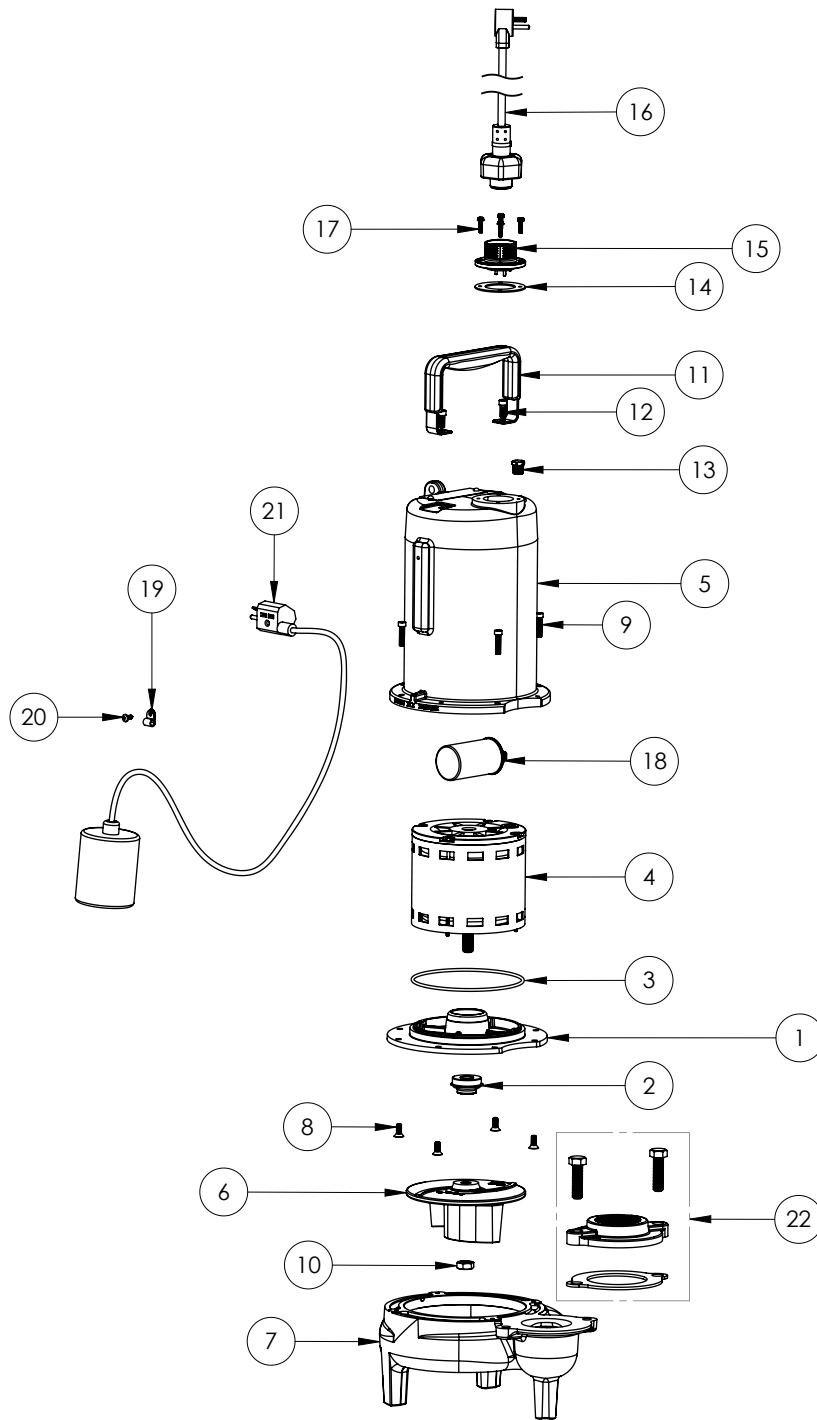

PART NOTES:

[1] - Part requires factory authorized service. Contact Liberty Pumps at 1-800-543-2550

LE72A2-3 (B62)

LE72A2-3**LE72A2-3 (B62)**

#	PART #	DESCRIPTION	QTY	Note
1	53260BR	MOTOR SUPPORT PLATE	1	
2	5120000	5/8 INCH UNITIZED SHAFT SEAL	1	[1]
3	5617000	O-RING	1	
4	5330000	MOTOR	1	[1]
5	531400R	MOTOR COVER	1	
6	5130000	IMPELLER, CAST IRON	1	
7	531500R	VOLUTE HOUSING	1	
8	8018000	1/4-20 x 5/8 SLOTTED FLAT HEAD BOLT	4	
9	8091000	1/4-20 x 1 HEX SOCKET HEAD BOLT	4	
10	5129000	FLANGE GASKET, FITS 2" OR 3"	1	
11	K001221	2" DISCHARGE KIT	1	
12	8037000	1/2-13 x 1-3/4 STAINLESS STEEL BOLT	2	
13	8046000	1/2-20 HEX STAINLESS STEEL JAM NUT	1	
14	5071000	BRASS OIL PLUG	1	
15	5060000	CORD PLATE GASKET	1	
16	5014000	CORD PLATE	1	
17	K001356	POWER CORD, 35FT.	1	
18	K001095	STAINLESS STEEL HANDLE	1	
19	8064000	#8-32 x 5/8 HEX WASHER HEAD SCREW	4	
20	51190F0	CAPACITOR	1	
21	5070000	FLOAT SWITCH SUPPORT	1	
22	8014000	CABLE CLAMP	1	
23	8082000	#10-24 x 3/8 EPOXY LOCK SCREW	1	
24	8002000	#10-24 STAINLESS STEEL HEX	1	
25	K001348	PUMP SWITCH, 35FT.	1	

PART NOTES:

[1] - Part requires factory authorized service. Contact Liberty Pumps at 1-800-543-2550

LE72A2-3 (B71)

LE72A2-3**LE72A2-3 (B71)**

#	PART #	DESCRIPTION	QTY	Note
1	53260AR	MOTOR PLATE	1	
2	5120000	5/8 INCH UNITIZED SHAFT SEAL	1	[1]
3	5617000	O-RING	1	
4	5341200	MOTOR ASSY ADDFUL	1	[1]
5	531400R	MOTOR COVER	1	
6	5130000	IMPELLER, CAST IRON	1	
7	531500R	VOLUTE HOUSING	1	
8	8018000	1/4-20 x 5/8 SLOTTED FLAT HEAD BOLT	4	
9	8091000	1/4-20 x 1 HEX SOCKET HEAD BOLT	4	
10	8046000	1/2-20 HEX STAINLESS STEEL JAM NUT	1	
11	3411200	HANDLE	1	
12	8103000	SCREW 1/4-20x5/8" HX SKT SS	2	
13	5071000	BRASS OIL PLUG	1	
14	5060000	CORD PLATE GASKET	1	
15	K001216	5619000, CORDPLATE	1	
16	K001356	POWER CORD, 35FT.	1	
17	8064000	#8-32 x 5/8 HEX WASHER HEAD SCREW	4	
18	51190F0	CAPACITOR	1	
19	8067000	CABLE CLAMP	1	
20	8082000	#10-24 x 3/8 EPOXY LOCK SCREW	1	
21	K001348	PUMP SWITCH, 35FT.	1	
22	K001221	2" DISCHARGE KIT	1	