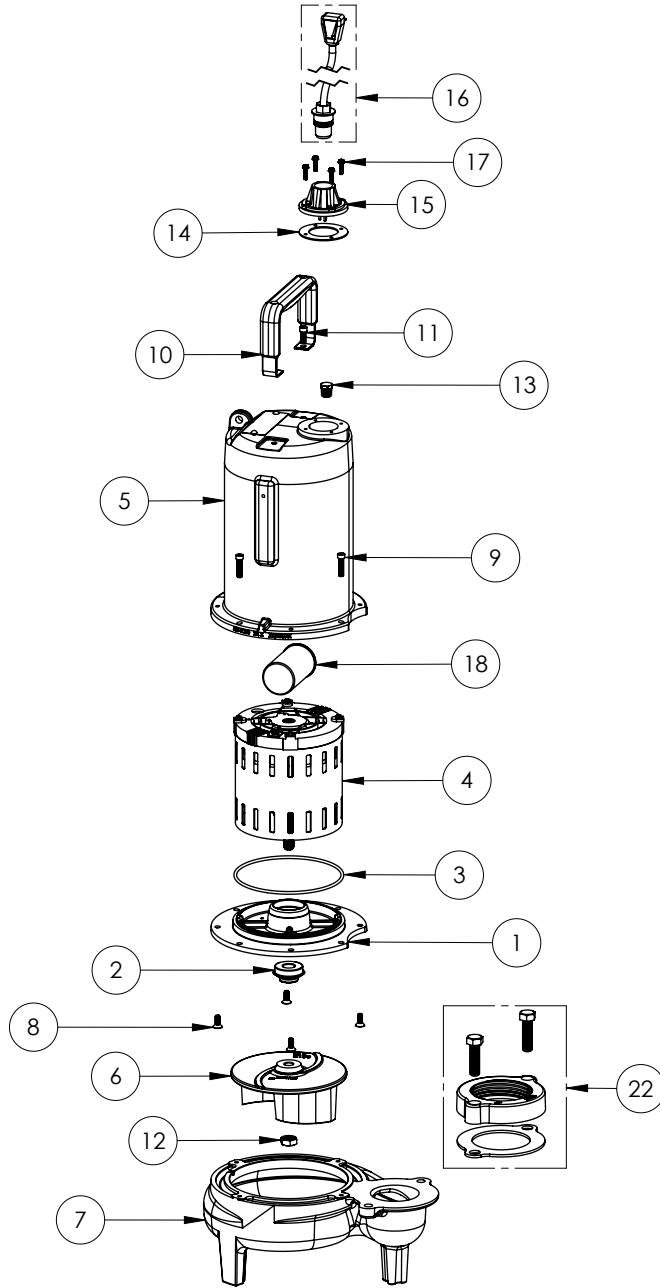

LE72M3-2 (B72)

LE72M3-2

LE72M3-2 (B72)

#	PART #	DESCRIPTION	QTY	Note
1	53260BR	MOTOR SUPPORT PLATE	1	
2	5120000	5/8 INCH UNITIZED SHAFT SEAL	1	[1]
3	5617000	O-RING	1	
4	5330000	MOTOR	1	[1]
5	531400R	MOTOR COVER	1	
6	5130000	IMPELLER, CAST IRON	1	
7	531500R	VOLUTE HOUSING	1	
8	8018000	1/4-20 x 5/8 SLOTTED FLAT HEAD BOLT	4	
9	8091000	1/4-20 x 1 HEX SOCKET HEAD BOLT	4	
10	3411200	HANDLE	1	
11	8103000	SCREW 1/4-20x5/8" HX SKT SS	2	
12	8046000	1/2-20 HEX STAINLESS STEEL JAM NUT	1	
13	50710A0	PIPE PLUG, 1/4" HEX HD BRASS NPTF	1	
14	5060000	CORD PLATE GASKET	1	
15	5014000	CORD PLATE	1	
16	K001059	POWER CORD, 230V, 25 FOOT CORD	1	
17	8064000	#8-32 x 5/8 HEX WASHER HEAD SCREW	4	
18	51190F0	CAPACITOR	1	
22	K001222	3" DISCHARGE KIT	1	

PART NOTES:

[1] - Part requires factory authorized service. Contact Liberty Pumps at 1-800-543-2550