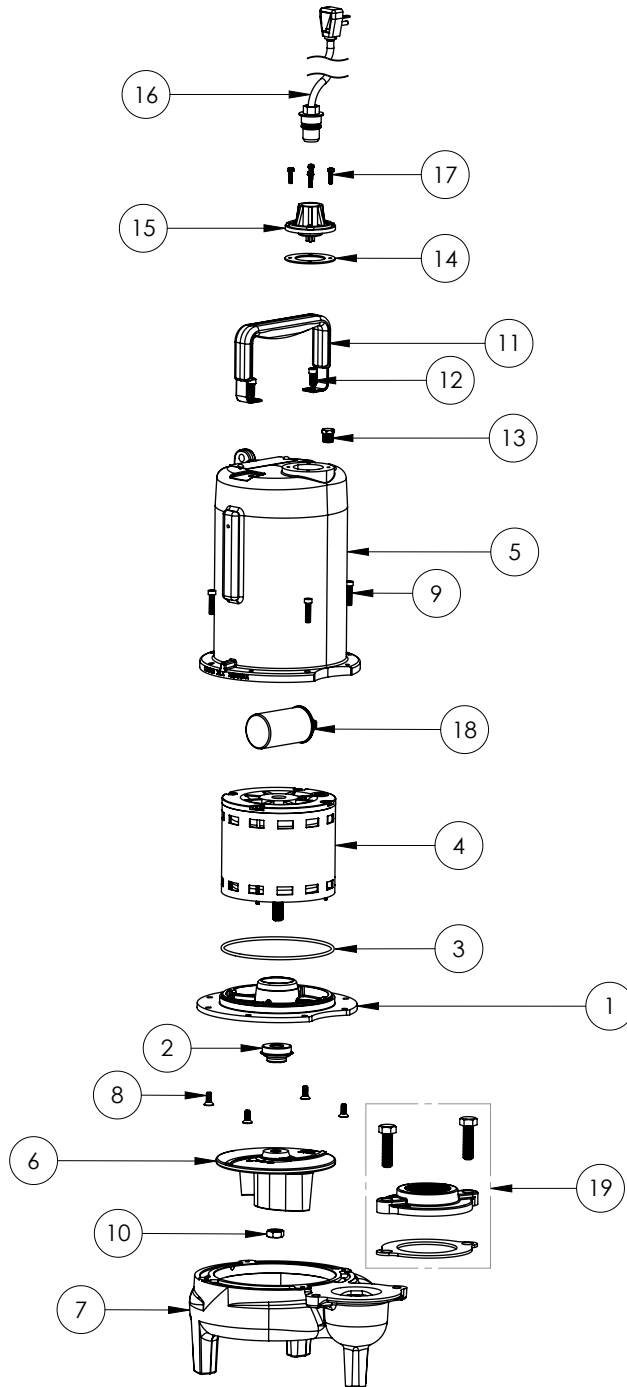

PART NOTES:

[1] - Part requires factory authorized service. Contact Liberty Pumps at 1-800-543-2550

LE72M2

LE72M2 (B62)

Liberty
Pumps

LE72M2**LE72M2 (B62)**

#	PART #	DESCRIPTION	QTY	Note
1	53260BR	MOTOR SUPPORT PLATE	1	
2	5120000	5/8 INCH UNITIZED SHAFT SEAL	1	[1]
3	5617000	O-RING	1	
4	5330000	MOTOR	1	[1]
5	531400R	MOTOR COVER	1	
6	5130000	IMPELLER, CAST IRON	1	
7	531500R	VOLUTE HOUSING	1	
8	8018000	1/4-20 x 5/8 SLOTTED FLAT HEAD BOLT	4	
9	8091000	1/4-20 x 1 HEX SOCKET HEAD BOLT	4	
10	5129000	FLANGE GASKET, FITS 2" OR 3"	1	
11	K001221	2" DISCHARGE KIT	1	
12	8037000	1/2-13 x 1-3/4 STAINLESS STEEL BOLT	2	
13	8046000	1/2-20 HEX STAINLESS STEEL JAM NUT	1	
14	5071000	BRASS OIL PLUG	1	
15	5060000	CORD PLATE GASKET	1	
16	5014000	CORD PLATE	1	
17	K001058	POWER CORD, 10FT. 230V	1	
18	K001095	STAINLESS STEEL HANDLE	1	
19	8064000	#8-32 x 5/8 HEX WASHER HEAD SCREW	4	
20	51190F0	CAPACITOR	1	

PART NOTES:

[1] - Part requires factory authorized service. Contact Liberty Pumps at 1-800-543-2550

LE72M2 (B71)

LE72M2**LE72M2 (B71)**

#	PART #	DESCRIPTION	QTY	Note
1	53260AR	MOTOR PLATE	1	
2	5120000	5/8 INCH UNITIZED SHAFT SEAL	1	[1]
3	5617000	O-RING	1	
4	5341200	MOTOR ASSY ADDFUL	1	[1]
5	531400R	MOTOR COVER	1	
6	5130000	IMPELLER, CAST IRON	1	
7	531500R	VOLUTE HOUSING	1	
8	8018000	1/4-20 x 5/8 SLOTTED FLAT HEAD BOLT	4	
9	8091000	1/4-20 x 1 HEX SOCKET HEAD BOLT	4	
10	8046000	1/2-20 HEX STAINLESS STEEL JAM NUT	1	
11	3411200	HANDLE	1	
12	8103000	SCREW 1/4-20x5/8" HX SKT SS	2	
13	5071000	BRASS OIL PLUG	1	
14	5060000	CORD PLATE GASKET	1	
15	5014000	CORD PLATE	1	
16	K001058	POWER CORD, 10FT. 230V	1	
17	8064000	#8-32 x 5/8 HEX WASHER HEAD SCREW	4	
18	51190F0	CAPACITOR	1	
19	K001221	2" DISCHARGE KIT	1	