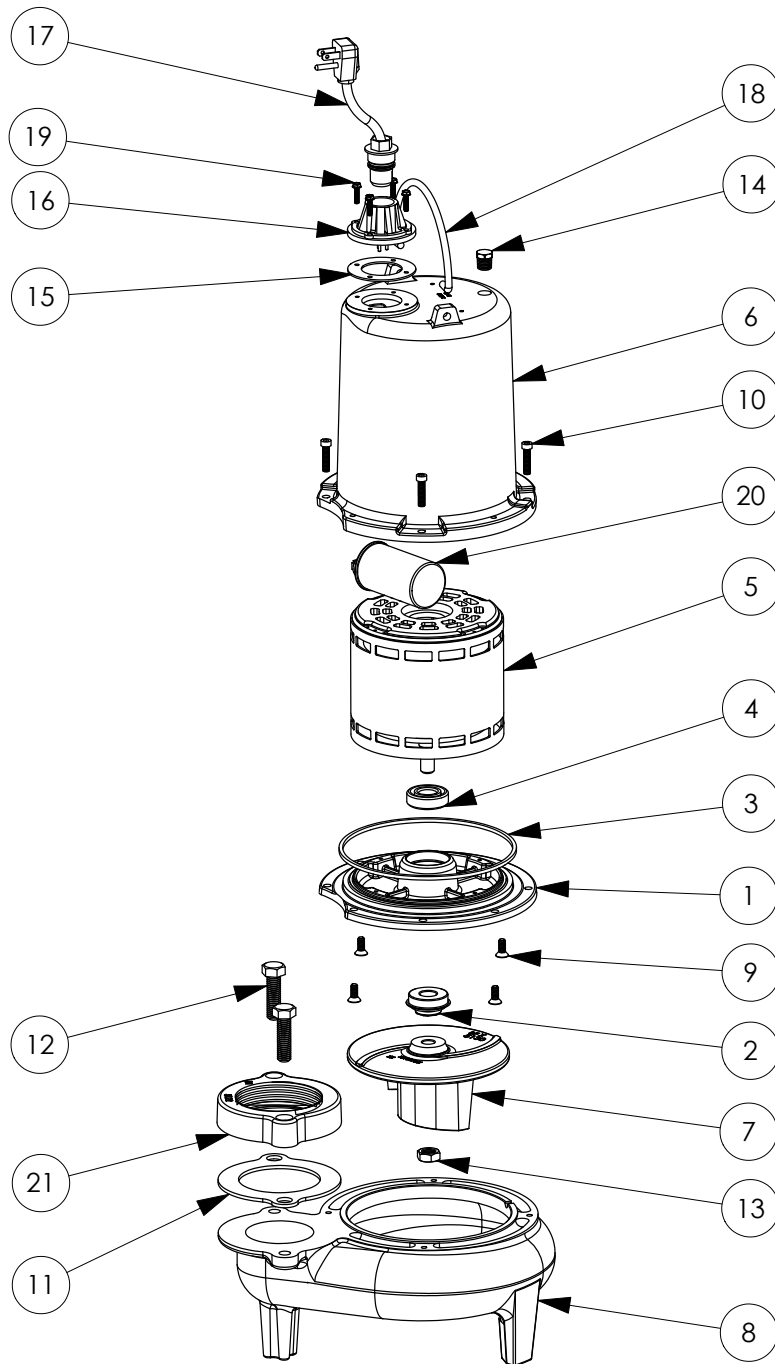

LE72M3

LE72M3 (B10)

LE72M3

LE72M3 (B10)

#	PART #	DESCRIPTION	QTY	Note
1	510100R	MOTOR SUPPORT PLATE	1	
2	5120000	5/8 INCH UNITIZED SHAFT SEAL	1	[1]
3	5107000	MOTOR COVER SEALRING	1	[1]
4	5124000	BEARING	1	
5	5341000	MOTOR	1	
6	527700R	MOTOR COVER	1	
7	5130000	IMPELLER, CAST IRON	1	
8	510200R	VOLUTE HOUSING	1	
9	8018000	1/4-20 x 5/8 SLOTTED FLAT HEAD BOLT	4	
10	8091000	1/4-20 x 1 HEX SOCKET HEAD BOLT	4	
11	5129000	FLANGE GASKET, FITS 2" OR 3"	1	
12	8037000	1/2-13 x 1-3/4 STAINLESS STEEL BOLT	2	
13	8046000	1/2-20 HEX STAINLESS STEEL JAM NUT	1	
14	5071000	BRASS OIL PLUG	1	
15	5060000	CORD PLATE GASKET	1	
16	5014000	CORD PLATE	1	
17	K001058	POWER CORD, 10FT. 230V	1	
18	K001095	STAINLESS STEEL HANDLE	1	
19	8064000	#8-32 x 5/8 HEX WASHER HEAD SCREW	4	
20	51190F0	CAPACITOR	1	
21	K001222	3" DISCHARGE KIT	1	

PART NOTES:

[1] - Part requires factory authorized service. Contact Liberty Pumps at 1-800-543-2550