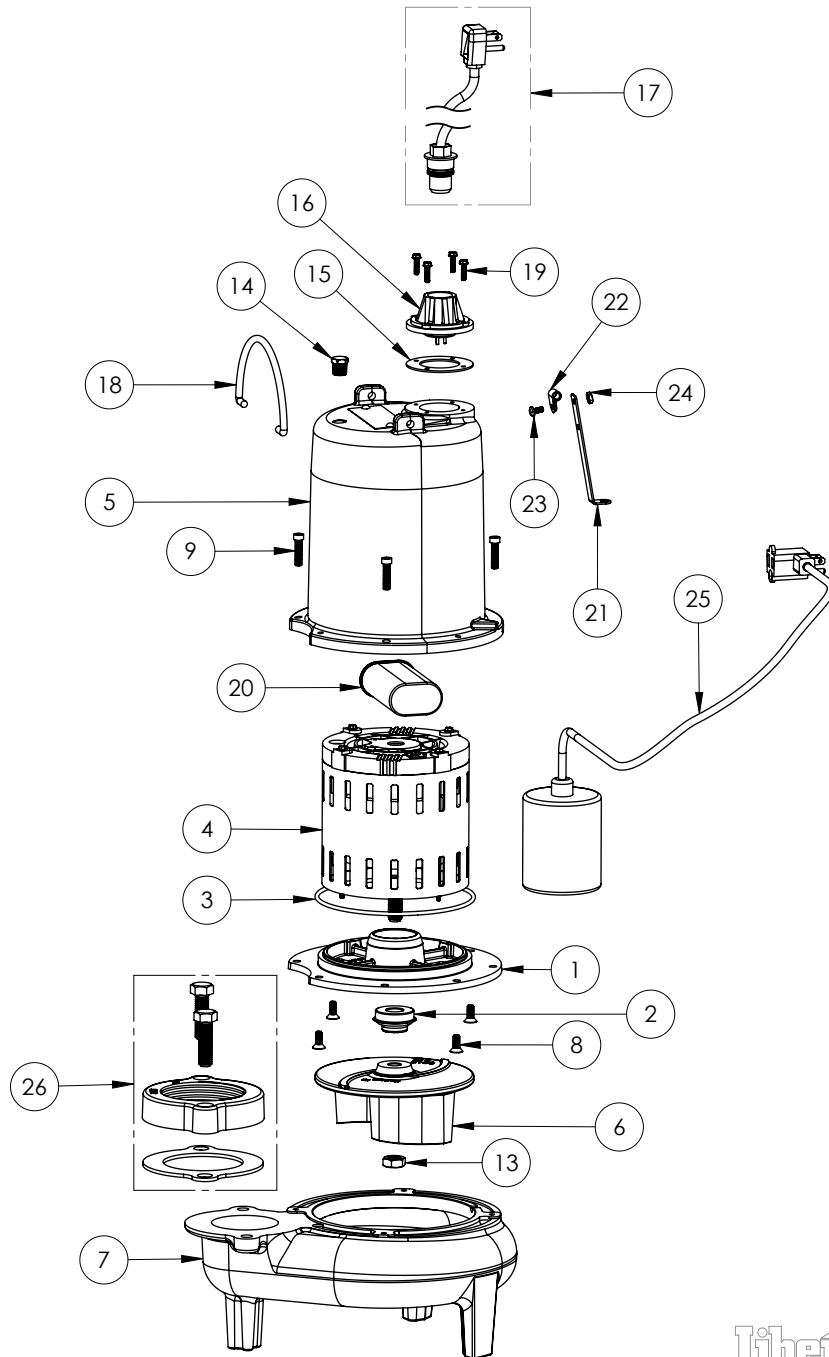

PART NOTES:

[1] - Part requires factory authorized service. Contact Liberty Pumps at 1-800-543-2550

LE72A3-2 (B72)

LE72A3-2**LE72A3-2 (B72)**

#	PART #	DESCRIPTION	QTY	Note
1	53260BR	MOTOR SUPPORT PLATE	1	
2	5120000	5/8 INCH UNITIZED SHAFT SEAL	1	[1]
3	5617000	O-RING	1	
4	5333000	MOTOR	1	[1]
5	531400R	MOTOR COVER	1	
6	5130000	IMPELLER, CAST IRON	1	
7	531500R	VOLUTE HOUSING	1	
8	8018000	1/4-20 x 5/8 SLOTTED FLAT HEAD BOLT	4	
9	8091000	1/4-20 x 1 HEX SOCKET HEAD BOLT	4	
10	3411200	HANDLE	1	
11	8103000	SCREW 1/4-20x5/8" HX SKT SS	2	
12	8046000	1/2-20 HEX STAINLESS STEEL JAM NUT	1	
13	50710A0	PIPE PLUG, 1/4" HEX HD BRASS NPTF	1	
14	5060000	CORD PLATE GASKET	1	
15	5014000	CORD PLATE	1	
16	K001059	POWER CORD, 230V, 25 FOOT CORD	1	
17	8064000	#8-32 x 5/8 HEX WASHER HEAD SCREW	4	
18	51190F0	CAPACITOR	1	
19	8014000	CABLE CLAMP	1	
20	8082000	#10-24 x 3/8 EPOXY LOCK SCREW	1	
21	K001431	61140B0 PUMP SWITCH, 25' 230V	1	
22	K001222	3" DISCHARGE KIT	1	

PART NOTES:

[1] - Part requires factory authorized service. Contact Liberty Pumps at 1-800-543-2550

LE72A3-3 (B62)

LE72A3-3**LE72A3-3 (B62)**

#	PART #	DESCRIPTION	QTY	Note
1	53260BR	MOTOR SUPPORT PLATE	1	
2	5120000	5/8 INCH UNITIZED SHAFT SEAL	1	[1]
3	5617000	O-RING	1	
4	5330000	MOTOR	1	[1]
5	531400R	MOTOR COVER	1	
6	5130000	IMPELLER, CAST IRON	1	
7	531500R	VOLUTE HOUSING	1	
8	8018000	1/4-20 x 5/8 SLOTTED FLAT HEAD BOLT	4	
9	8091000	1/4-20 x 1 HEX SOCKET HEAD BOLT	4	
13	8046000	1/2-20 HEX STAINLESS STEEL JAM NUT	1	
14	5071000	BRASS OIL PLUG	1	
15	5060000	CORD PLATE GASKET	1	
16	5014000	CORD PLATE	1	
17	K001356	POWER CORD, 35FT.	1	
18	K001095	STAINLESS STEEL HANDLE	1	
19	8064000	#8-32 x 5/8 HEX WASHER HEAD SCREW	4	
20	51190F0	CAPACITOR	1	
21	5070000	FLOAT SWITCH SUPPORT	1	
22	8014000	CABLE CLAMP	1	
23	8082000	#10-24 x 3/8 EPOXY LOCK SCREW	1	
24	8002000	#10-24 STAINLESS STEEL HEX	1	
25	K001348	PUMP SWITCH, 35FT.	1	
26	K001222	3" DISCHARGE KIT	1	