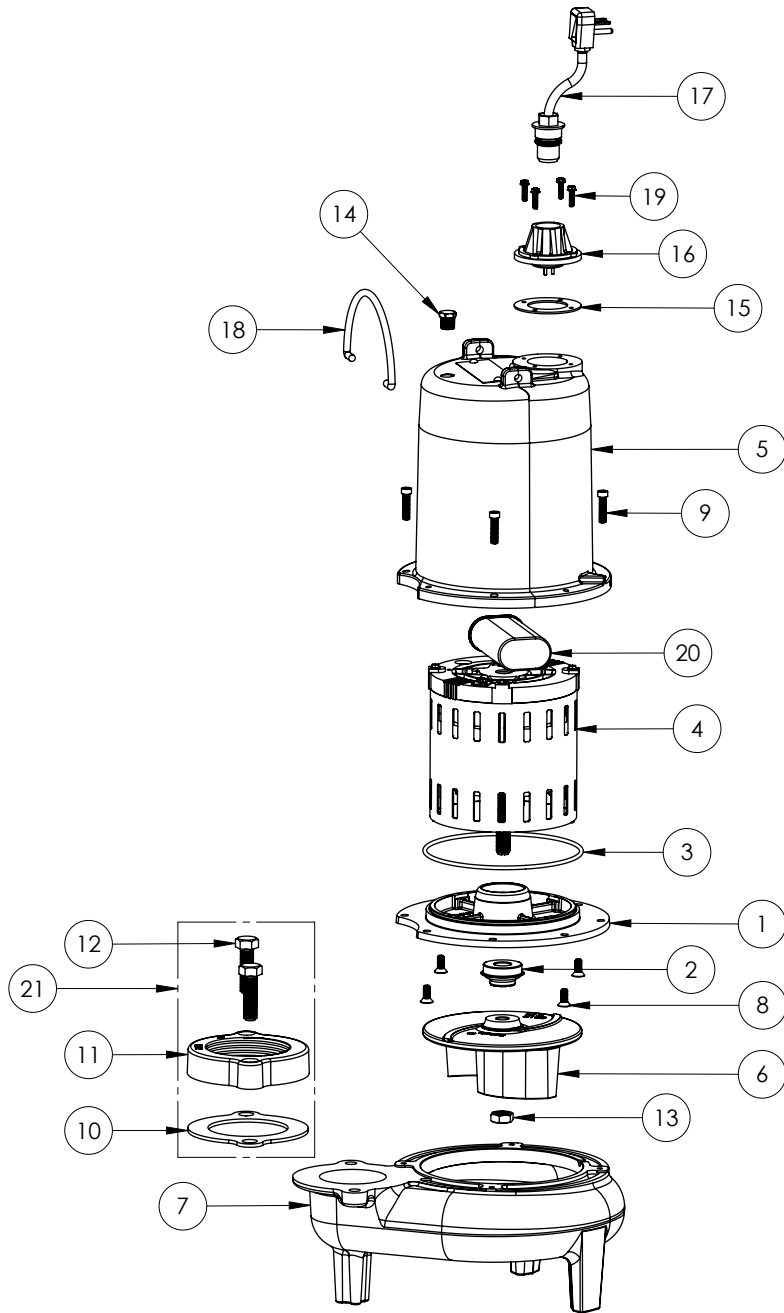

LE72M3

LE72M3 (B62)

Liberty
Pumps

LE72M3

LE72M3 (B62)

#	PART #	DESCRIPTION	QTY	Note
1	532600R	MOTOR SUPPORT PLATE	1	
2	5120000	5/8 INCH UNITIZED SHAFT SEAL	1	[1]
3	5617000	O-RING	1	
4	5330000	MOTOR	1	[1]
5	531400R	MOTOR COVER	1	
6	5130000	IMPELLER, CAST IRON	1	
7	531500R	VOLUTE HOUSING	1	
8	8018000	1/4-20 x 5/8 SLOTTED FLAT HEAD BOLT	4	
9	8091000	1/4-20 x 1 HEX SOCKET HEAD BOLT	4	
10	5129000	FLANGE GASKET, FITS 2" OR 3"	1	
11	K001222	3" DISCHARGE KIT	1	
12	8037000	1/2-13 x 1-3/4 STAINLESS STEEL BOLT	2	
13	8046000	1/2-20 HEX STAINLESS STEEL JAM NUT	1	
14	5071000	BRASS OIL PLUG	1	
15	5060000	CORD PLATE GASKET	1	
16	5014000	CORD PLATE	1	
17	K001058	POWER CORD, 10FT. 230V	1	
18	K001095	STAINLESS STEEL HANDLE	1	
19	8064000	#8-32 x 5/8 HEX WASHER HEAD SCREW	4	
20	51190F0	CAPACITOR	1	
21	K001222	3" DISCHARGE KIT		

PART NOTES:

[1] - Part requires factory authorized service. Contact Liberty Pumps at 1-800-543-2550