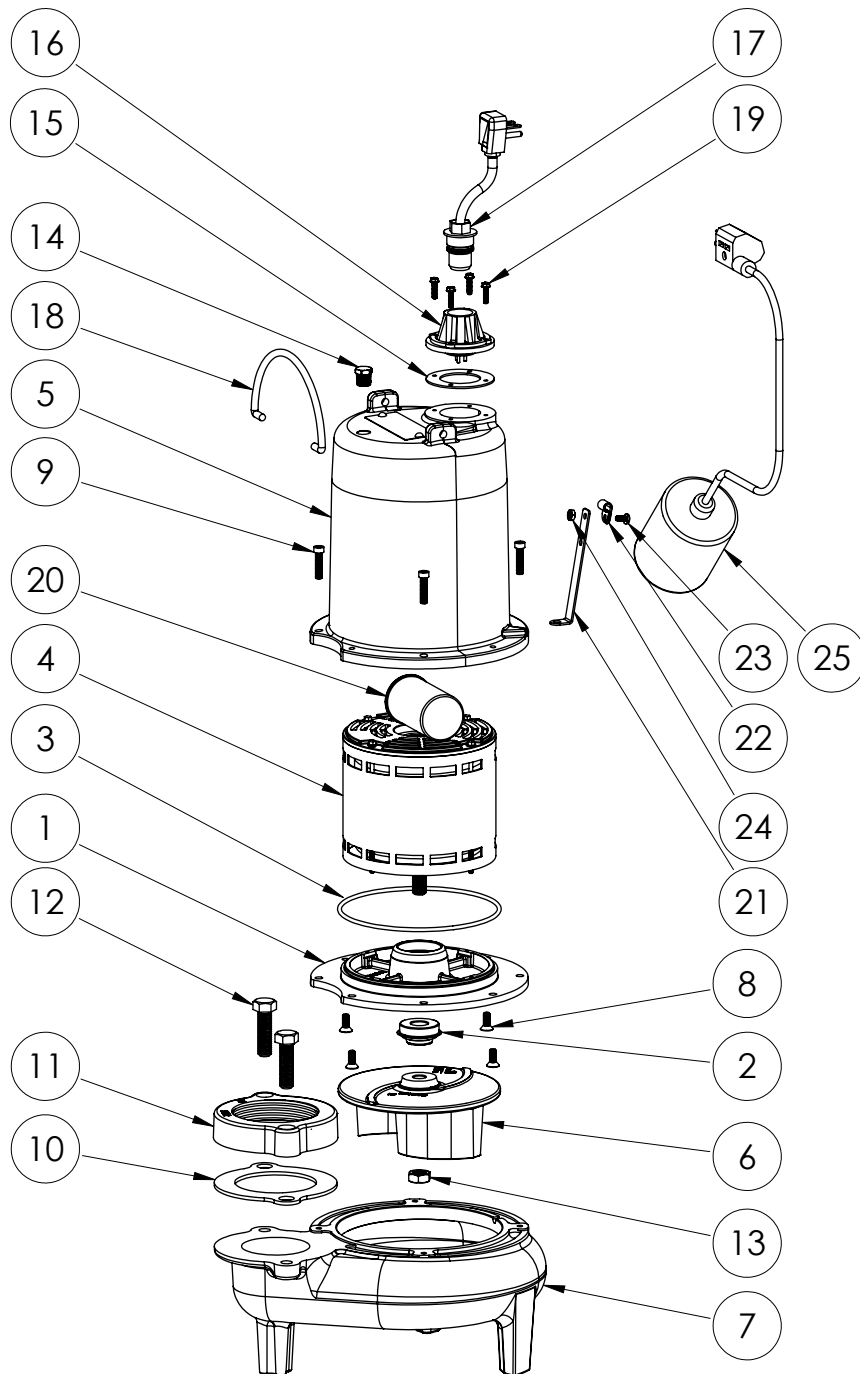

LE72A3-2 (B61)

LE72A3-2B61

LE72A3-2

LE72A3-2 (B61)

#	PART #	DESCRIPTION	QTY	Note
1	532600R	MOTOR SUPPORT PLATE	1	
2	5120000	5/8 INCH UNITIZED SHAFT SEAL	1	[1]
3	5617000	O-RING	1	
4	5341000	MOTOR	1	
5	531400R	MOTOR COVER	1	
6	5130000	IMPELLER, CAST IRON	1	
7	531500R	VOLUTE HOUSING	1	
8	8018000	1/4-20 x 5/8 SLOTTED FLAT HEAD BOLT	4	
9	8091000	1/4-20 x 1 HEX SOCKET HEAD BOLT	4	
10	5129000	FLANGE GASKET, FITS 2" OR 3"	1	
11	K001222	3" DISCHARGE KIT	1	
12	8037000	1/2-13 x 1-3/4 STAINLESS STEEL BOLT	2	
13	8046000	1/2-20 HEX STAINLESS STEEL JAM NUT	1	
14	5071000	BRASS OIL PLUG	1	
15	5060000	CORD PLATE GASKET	1	
16	5014000	CORD PLATE	1	
17	K001059	POWER CORD, 230V, 25 FOOT CORD	1	
18	K001095	STAINLESS STEEL HANDLE	1	
19	8064000	#8-32 x 5/8 HEX WASHER HEAD SCREW	4	
20	51190F0	CAPACITOR	1	
21	5070000	FLOAT SWITCH SUPPORT	1	
22	8014000	CABLE CLAMP	1	
23	8082000	#10-24 x 3/8 EPOXY LOCK SCREW	1	
24	8002000	#10-24 STAINLESS STEEL HEX	1	
25	K001062	PUMP SWITCH, 25FT. INCLUDES MOUNTING HARDWARE	1	

PART NOTES:

[1] - Part requires factory authorized service. Contact Liberty Pumps at 1-800-543-2550