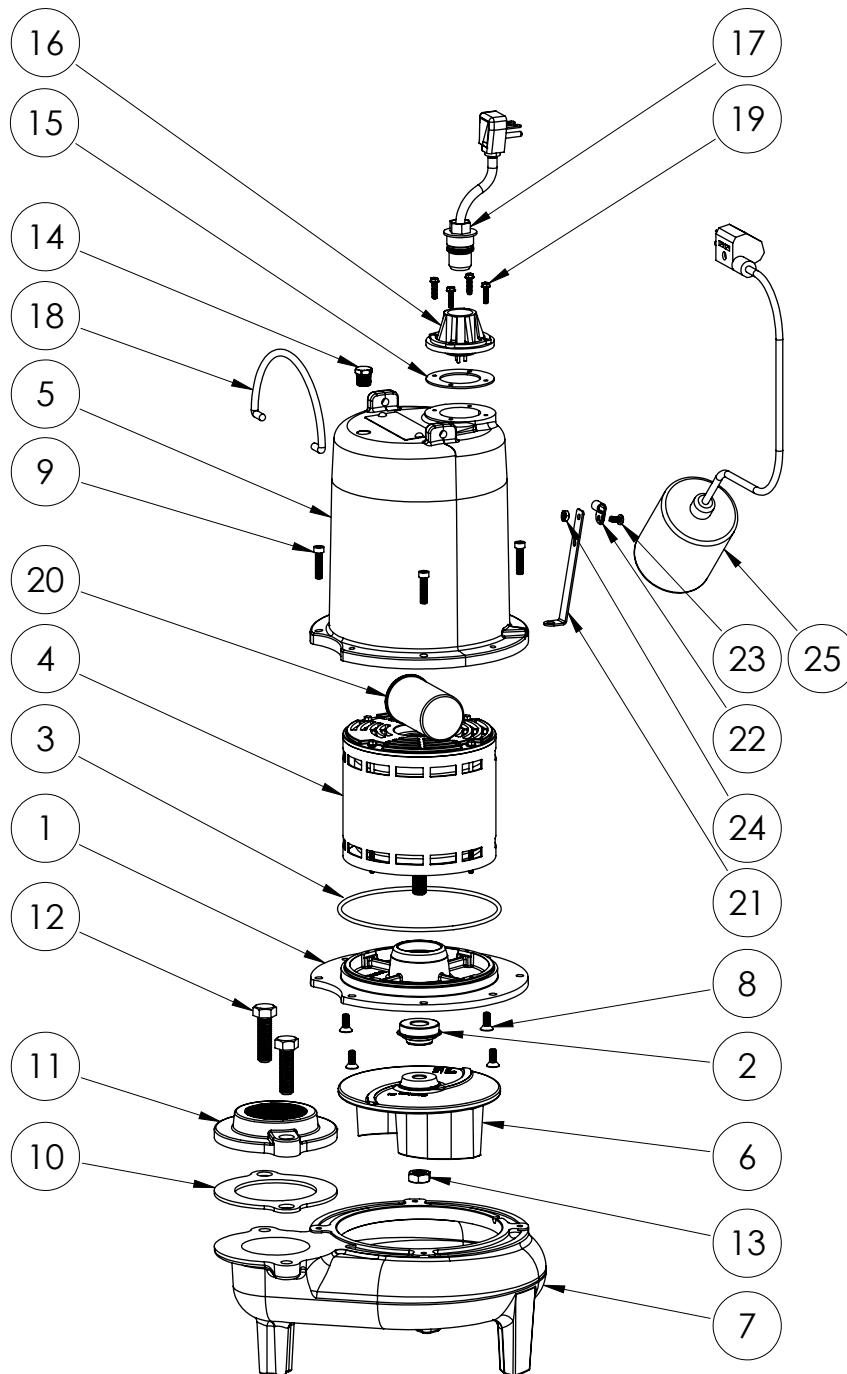

LE72A2-2 (B61)

LE72A2-2B61

LE72A2-2

LE72A2-2 (B61)

#	PART #	DESCRIPTION	QTY	Note
1	532600R	MOTOR SUPPORT PLATE	1	
2	5120000	5/8 INCH UNITIZED SHAFT SEAL	1	[1]
3	5617000	O-RING	1	
4	5341000	MOTOR	1	
5	531400R	MOTOR COVER	1	
6	5130000	IMPELLER, CAST IRON	1	
7	531500R	VOLUTE HOUSING	1	
8	8018000	1/4-20 x 5/8 SLOTTED FLAT HEAD BOLT	4	
9	8091000	1/4-20 x 1 HEX SOCKET HEAD BOLT	4	
10	5129000	FLANGE GASKET, FITS 2" OR 3"	1	
11	K001221	2" DISCHARGE KIT	1	
12	8037000	1/2-13 x 1-3/4 STAINLESS STEEL BOLT	2	
13	8046000	1/2-20 HEX STAINLESS STEEL JAM NUT	1	
14	5071000	BRASS OIL PLUG	1	
15	5060000	CORD PLATE GASKET	1	
16	5014000	CORD PLATE	1	
17	K001059	POWER CORD, 230V, 25 FOOT CORD	1	
18	K001095	STAINLESS STEEL HANDLE	1	
19	8064000	#8-32 x 5/8 HEX WASHER HEAD SCREW	4	
20	51190F0	CAPACITOR	1	
21	5070000	FLOAT SWITCH SUPPORT	1	
22	8014000	CABLE CLAMP	1	
23	8082000	#10-24 x 3/8 EPOXY LOCK SCREW	1	
24	8002000	#10-24 STAINLESS STEEL HEX	1	
25	K001062	PUMP SWITCH, 25FT. INCLUDES MOUNTING HARDWARE	1	

PART NOTES:

[1] - Part requires factory authorized service. Contact Liberty Pumps at 1-800-543-2550