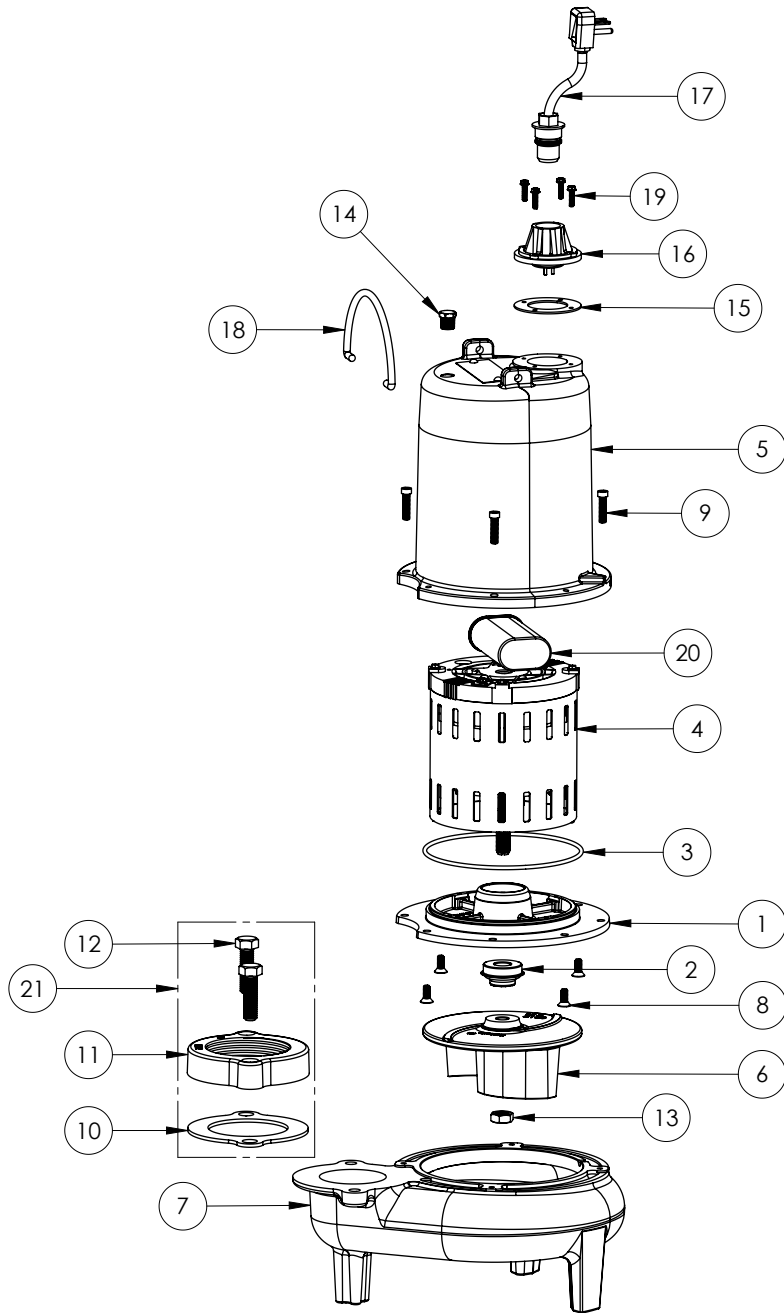

LE72M3-3 (B62)

LE72M3-3

LE72M3-3 (B62)

#	PART #	DESCRIPTION	QTY	Note
1	53260BR	MOTOR SUPPORT PLATE	1	
2	5120000	5/8 INCH UNITIZED SHAFT SEAL	1	[1]
3	5617000	O-RING	1	
4	5330000	MOTOR	1	[1]
5	531400R	MOTOR COVER	1	
6	5130000	IMPELLER, CAST IRON	1	
7	531500R	VOLUTE HOUSING	1	
8	8018000	1/4-20 x 5/8 SLOTTED FLAT HEAD BOLT	4	
9	8091000	1/4-20 x 1 HEX SOCKET HEAD BOLT	4	
10	5129000	FLANGE GASKET, FITS 2" OR 3"	1	
11	512200R	3" DISCHARGE FLANGE	1	
12	8037000	1/2-13 x 1-3/4 STAINLESS STEEL BOLT	2	
13	8046000	1/2-20 HEX STAINLESS STEEL JAM NUT	1	
14	5071000	BRASS OIL PLUG	1	
15	5060000	CORD PLATE GASKET	1	
16	5014000	CORD PLATE	1	
17	K001356	POWER CORD, 35FT.	1	
18	K001095	STAINLESS STEEL HANDLE	1	
19	8064000	#8-32 x 5/8 HEX WASHER HEAD SCREW	4	
20	51190F0	CAPACITOR	1	
21	K001222	3" DISCHARGE KIT	1	

PART NOTES:

[1] - Part requires factory authorized service. Contact Liberty Pumps at 1-800-543-2550