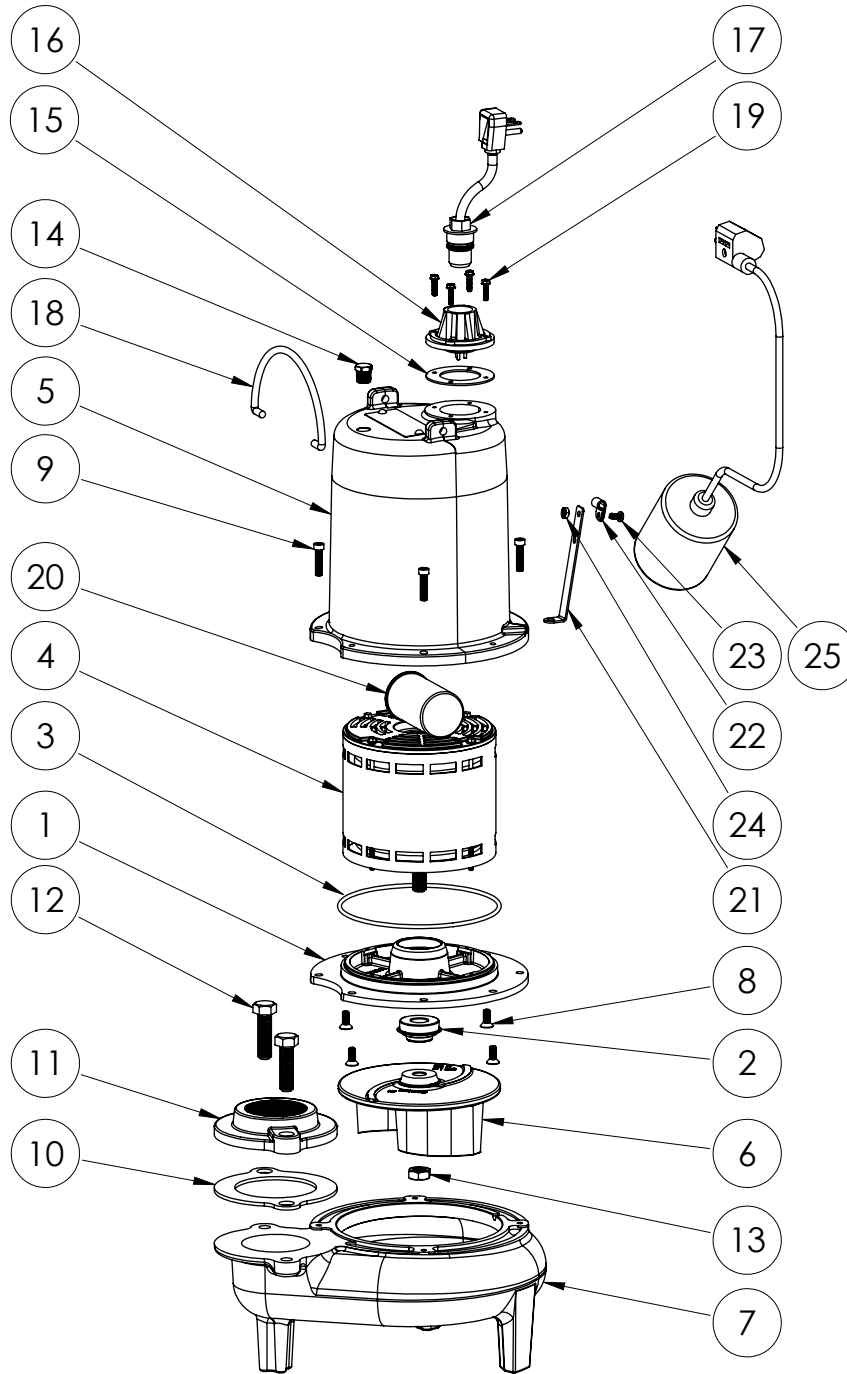

LE72A2

LE72A2 (B61)

LE72A2B61

LE72A2

LE72A2 (B61)

#	PART #	DESCRIPTION	QTY	Note
1	532600R	MOTOR SUPPORT PLATE	1	
2	5120000	5/8 INCH UNITIZED SHAFT SEAL	1	[1]
3	5617000	O-RING	1	
4	5341000	MOTOR	1	
5	531400R	MOTOR COVER	1	
6	5130000	IMPELLER, CAST IRON	1	
7	531500R	VOLUTE HOUSING	1	
8	8018000	1/4-20 x 5/8 SLOTTED FLAT HEAD BOLT	4	
9	8091000	1/4-20 x 1 HEX SOCKET HEAD BOLT	4	
10	5129000	FLANGE GASKET, FITS 2" OR 3"	1	
11	K001221	2" DISCHARGE KIT	1	
12	8037000	1/2-13 x 1-3/4 STAINLESS STEEL BOLT	2	
13	8046000	1/2-20 HEX STAINLESS STEEL JAM NUT	1	
14	5071000	BRASS OIL PLUG	1	
15	5060000	CORD PLATE GASKET	1	
16	5014000	CORD PLATE	1	
17	K001058	POWER CORD, 10FT. 230V	1	
18	K001095	STAINLESS STEEL HANDLE	1	
19	8064000	#8-32 x 5/8 HEX WASHER HEAD SCREW	4	
20	51190F0	CAPACITOR	1	
21	5070000	FLOAT SWITCH SUPPORT	1	
22	8014000	CABLE CLAMP	1	
23	8082000	#10-24 x 3/8 EPOXY LOCK SCREW	1	
24	8002000	#10-24 STAINLESS STEEL HEX	1	
25	K001019	61140A0 PUMP SWITCH, 10' 230V, INCLUDES MOUNTING HARDWARE	1	

PART NOTES:

[1] - Part requires factory authorized service. Contact Liberty Pumps at 1-800-543-2550