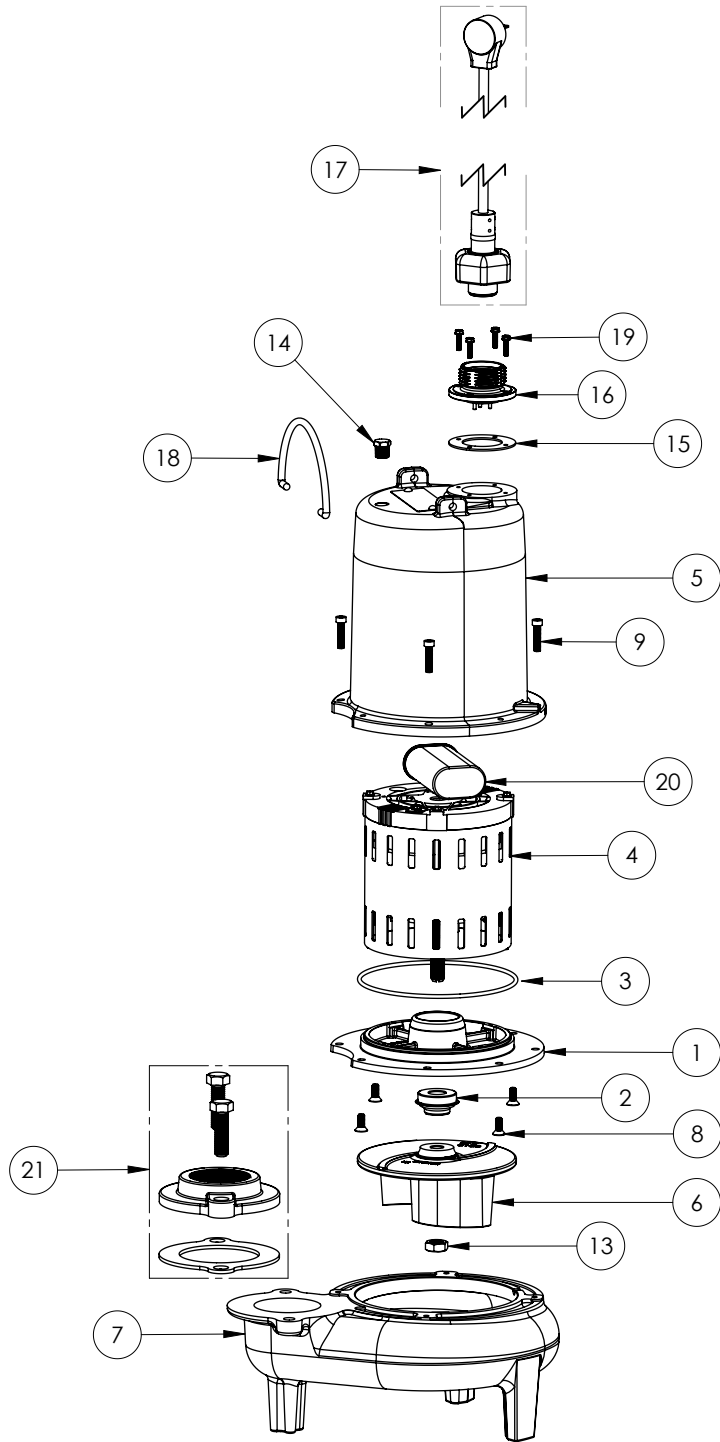

PART NOTES:

[1] - Part requires factory authorized service. Contact Liberty Pumps at 1-800-543-2550

LE72M2-2 (B72)

LE72M2-2**LE72M2-2 (B72)**

#	PART #	DESCRIPTION	QTY	Note
1	53260BR	MOTOR SUPPORT PLATE	1	
2	5120000	5/8 INCH UNITIZED SHAFT SEAL	1	[1]
3	5617000	O-RING	1	
4	5330000	MOTOR	1	[1]
5	531400R	MOTOR COVER	1	
6	5130000	IMPELLER, CAST IRON	1	
7	531500R	VOLUTE HOUSING	1	
8	8018000	1/4-20 x 5/8 SLOTTED FLAT HEAD BOLT	4	
9	8091000	1/4-20 x 1 HEX SOCKET HEAD BOLT	4	
10	3411200	HANDLE	1	
11	8103000	SCREW 1/4-20x5/8" HX SKT SS	2	
12	8046000	1/2-20 HEX STAINLESS STEEL JAM NUT	1	
13	50710A0	PIPE PLUG, 1/4" HEX HD BRASS NPTF	1	
14	5060000	CORD PLATE GASKET	1	
15	5014000	CORD PLATE	1	
16	K001059	POWER CORD, 230V, 25 FOOT CORD	1	
17	8064000	#8-32 x 5/8 HEX WASHER HEAD SCREW	4	
18	51190F0	CAPACITOR	1	
22	K001221	2" DISCHARGE KIT	1	

PART NOTES:

[1] - Part requires factory authorized service. Contact Liberty Pumps at 1-800-543-2550

LE72M2-3 (B62)

LE72M2-3**LE72M2-3 (B62)**

#	PART #	DESCRIPTION	QTY	Note
1	53260BR	MOTOR SUPPORT PLATE	1	
2	5120000	5/8 INCH UNITIZED SHAFT SEAL	1	[1]
3	5617000	O-RING	1	
4	5330000	MOTOR	1	[1]
5	531400R	MOTOR COVER	1	
6	5130000	IMPELLER, CAST IRON	1	
7	531500R	VOLUTE HOUSING	1	
8	8018000	1/4-20 x 5/8 SLOTTED FLAT HEAD BOLT	4	
9	8091000	1/4-20 x 1 HEX SOCKET HEAD BOLT	4	
13	8046000	1/2-20 HEX STAINLESS STEEL JAM NUT	1	
14	5071000	BRASS OIL PLUG	1	
15	5060000	CORD PLATE GASKET	1	
16	5014000	CORD PLATE	1	
17	K001356	POWER CORD, 35FT.	1	
18	K001095	STAINLESS STEEL HANDLE	1	
19	8064000	#8-32 x 5/8 HEX WASHER HEAD SCREW	4	
20	51190F0	CAPACITOR	1	
21	K001221	2" DISCHARGE KIT	1	