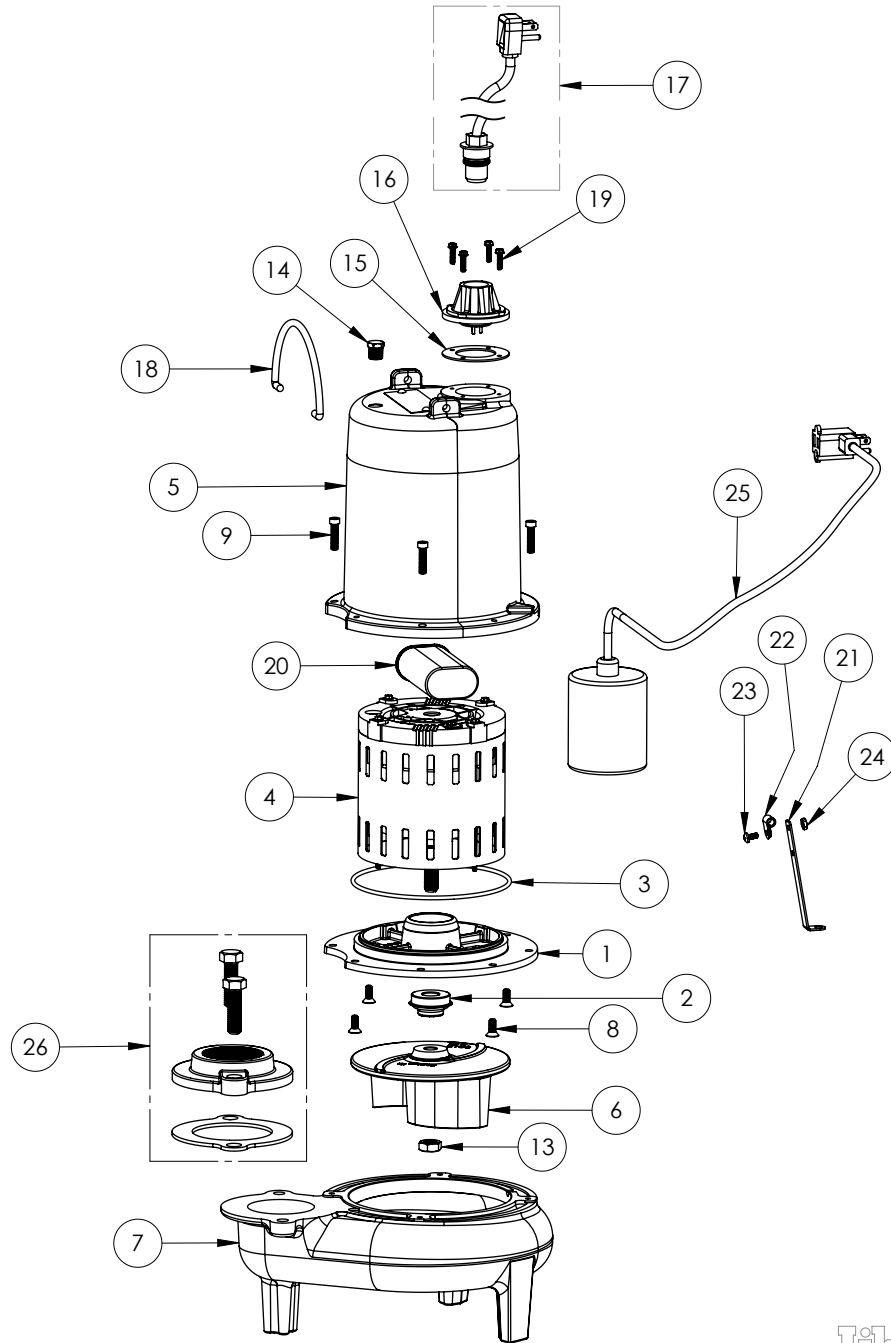

LE72A2-2 (B62)

LE72A2-2

LE72A2-2 (B62)

#	PART #	DESCRIPTION	QTY	Note
1	53260BR	MOTOR SUPPORT PLATE	1	
2	5120000	5/8 INCH UNITIZED SHAFT SEAL	1	[1]
3	5617000	O-RING	1	
4	5333000	MOTOR	1	[1]
5	531400R	MOTOR COVER	1	
6	5130000	IMPELLER, CAST IRON	1	
7	531500R	VOLUTE HOUSING	1	
8	8018000	1/4-20 x 5/8 SLOTTED FLAT HEAD BOLT	4	
9	8091000	1/4-20 x 1 HEX SOCKET HEAD BOLT	4	
13	8046000	1/2-20 HEX STAINLESS STEEL JAM NUT	1	
14	5071000	BRASS OIL PLUG	1	
15	5060000	CORD PLATE GASKET	1	
16	5014000	CORD PLATE	1	
17	K001059	POWER CORD, 230V, 25 FOOT CORD	1	
18	K001095	STAINLESS STEEL HANDLE	1	
19	8064000	#8-32 x 5/8 HEX WASHER HEAD SCREW	4	
20	51190F0	CAPACITOR	1	
21	5070000	FLOAT SWITCH SUPPORT	1	
22	8014000	CABLE CLAMP	1	
23	8082000	#10-24 x 3/8 EPOXY LOCK SCREW	1	
24	8002000	#10-24 STAINLESS STEEL HEX	1	
25	K001062	PUMP SWITCH, 25FT. INCLUDES MOUNTING HARDWARE	1	
26	K001221	2" DISCHARGE KIT	1	

PART NOTES:

[1] - Part requires factory authorized service. Contact Liberty Pumps at 1-800-543-2550