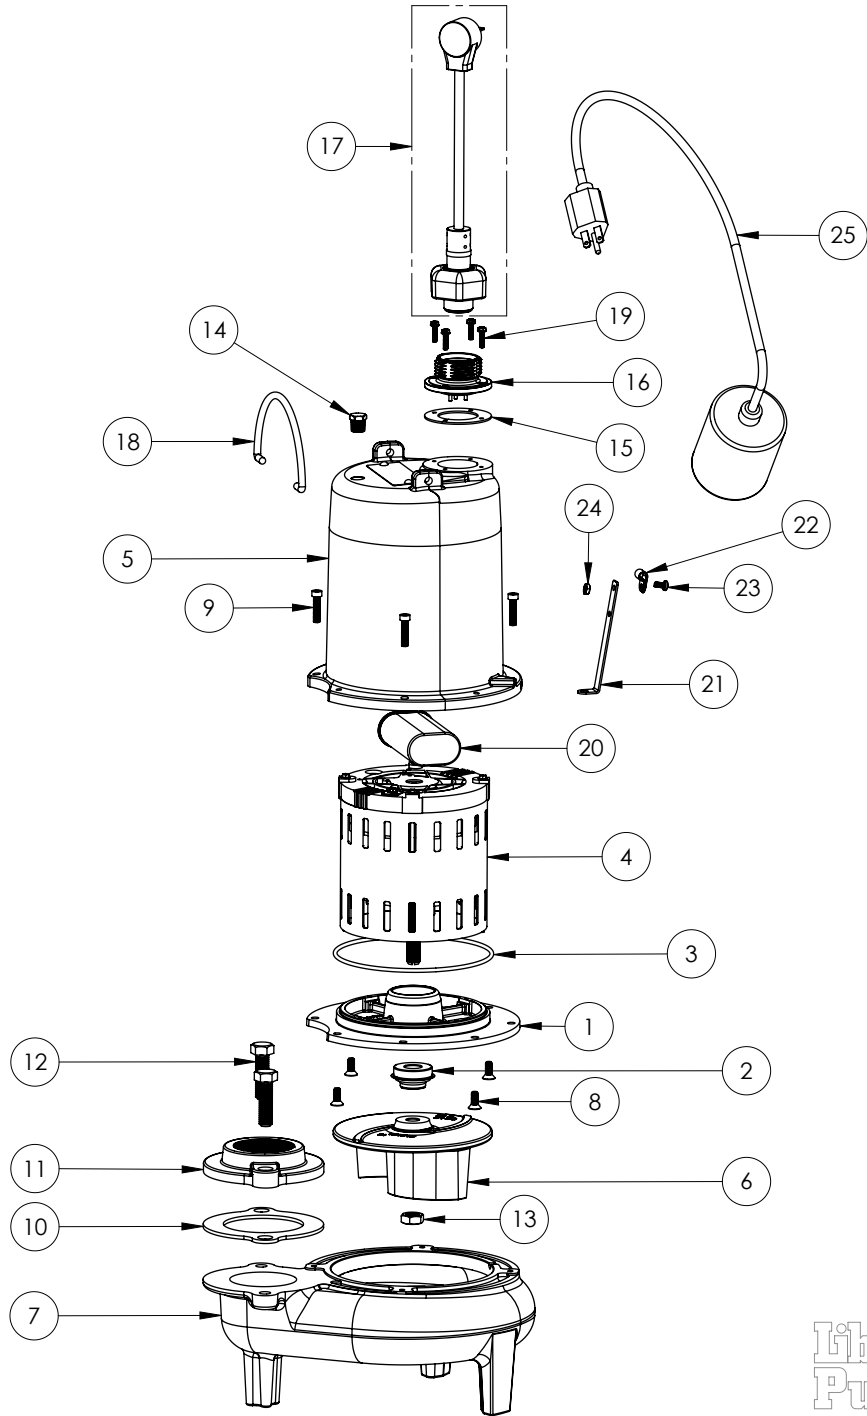

LE72A2-3 (B62)

LE72A2-3

LE72A2-3 (B62)

#	PART #	DESCRIPTION	QTY	Note
1	53260BR	MOTOR SUPPORT PLATE	1	
2	5120000	5/8 INCH UNITIZED SHAFT SEAL	1	[1]
3	5617000	O-RING	1	
4	5330000	MOTOR	1	[1]
5	531400R	MOTOR COVER	1	
6	5130000	IMPELLER, CAST IRON	1	
7	531500R	VOLUTE HOUSING	1	
8	8018000	1/4-20 x 5/8 SLOTTED FLAT HEAD BOLT	4	
9	8091000	1/4-20 x 1 HEX SOCKET HEAD BOLT	4	
10	5129000	FLANGE GASKET, FITS 2" OR 3"	1	
11	K001221	2" DISCHARGE KIT	1	
12	8037000	1/2-13 x 1-3/4 STAINLESS STEEL BOLT	2	
13	8046000	1/2-20 HEX STAINLESS STEEL JAM NUT	1	
14	5071000	BRASS OIL PLUG	1	
15	5060000	CORD PLATE GASKET	1	
16	5014000	CORD PLATE	1	
17	K001356	POWER CORD, 35FT.	1	
18	K001095	STAINLESS STEEL HANDLE	1	
19	8064000	#8-32 x 5/8 HEX WASHER HEAD SCREW	4	
20	51190F0	CAPACITOR	1	
21	5070000	FLOAT SWITCH SUPPORT	1	
22	8014000	CABLE CLAMP	1	
23	8082000	#10-24 x 3/8 EPOXY LOCK SCREW	1	
24	8002000	#10-24 STAINLESS STEEL HEX	1	
25	K001348	PUMP SWITCH, 35FT.	1	

PART NOTES:

[1] - Part requires factory authorized service. Contact Liberty Pumps at 1-800-543-2550