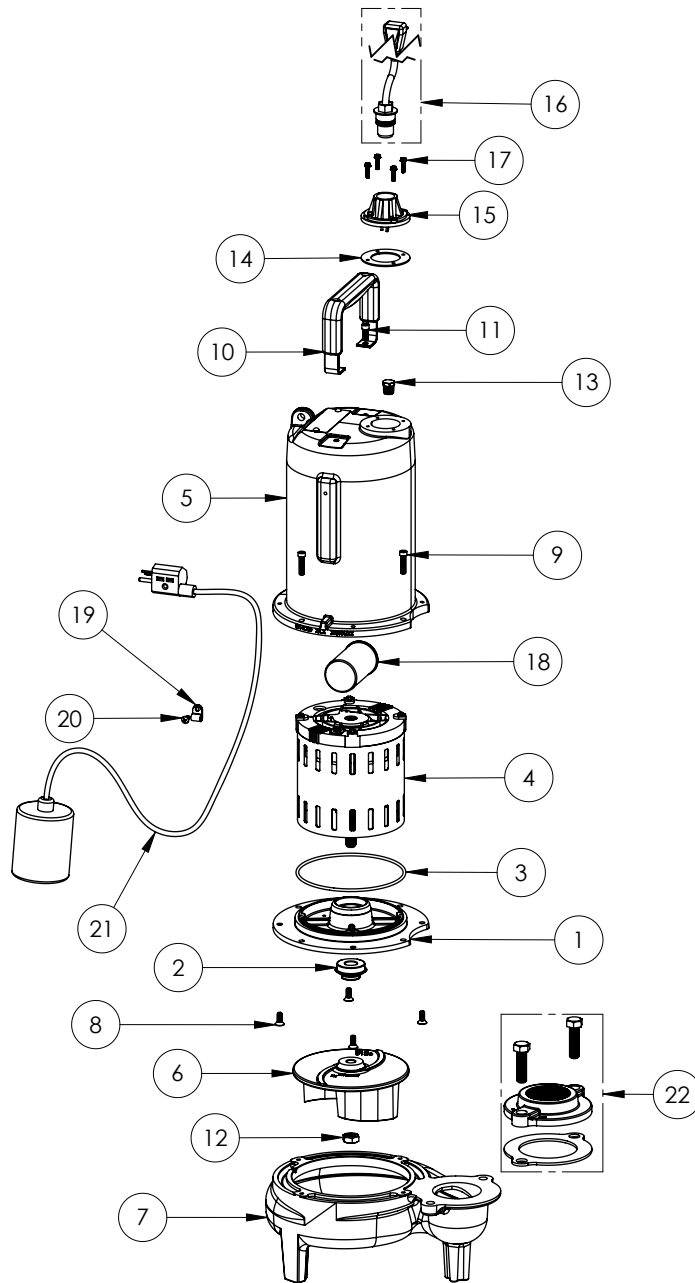

LE72A2-2 (B72)

LE72A2-2

LE72A2-2 (B72)

#	PART #	DESCRIPTION	QTY	Note
1	53260BR	MOTOR SUPPORT PLATE	1	
2	5120000	5/8 INCH UNITIZED SHAFT SEAL	1	[1]
3	5617000	O-RING	1	
4	5330000	MOTOR	1	[1]
5	531400R	MOTOR COVER	1	
6	5130000	IMPELLER, CAST IRON	1	
7	531500R	VOLUTE HOUSING	1	
8	8018000	1/4-20 x 5/8 SLOTTED FLAT HEAD BOLT	4	
9	8091000	1/4-20 x 1 HEX SOCKET HEAD BOLT	4	
10	3411200	HANDLE	1	
11	8103000	SCREW 1/4-20x5/8" HX SKT SS	2	
12	8046000	1/2-20 HEX STAINLESS STEEL JAM NUT	1	
13	50710A0	PIPE PLUG, 1/4" HEX HD BRASS NPTF	1	
14	5060000	CORD PLATE GASKET	1	
15	5014000	CORD PLATE	1	
16	K001059	POWER CORD, 230V, 25 FOOT CORD	1	
17	8064000	#8-32 x 5/8 HEX WASHER HEAD SCREW	4	
18	51190F0	CAPACITOR	1	
19	8014000	CABLE CLAMP	1	
20	8082000	#10-24 x 3/8 EPOXY LOCK SCREW	1	
21	K001431	61140B0 PUMP SWITCH, 25' 230V	1	
22	K001221	2" DISCHARGE KIT	1	

PART NOTES:

[1] - Part requires factory authorized service. Contact Liberty Pumps at 1-800-543-2550