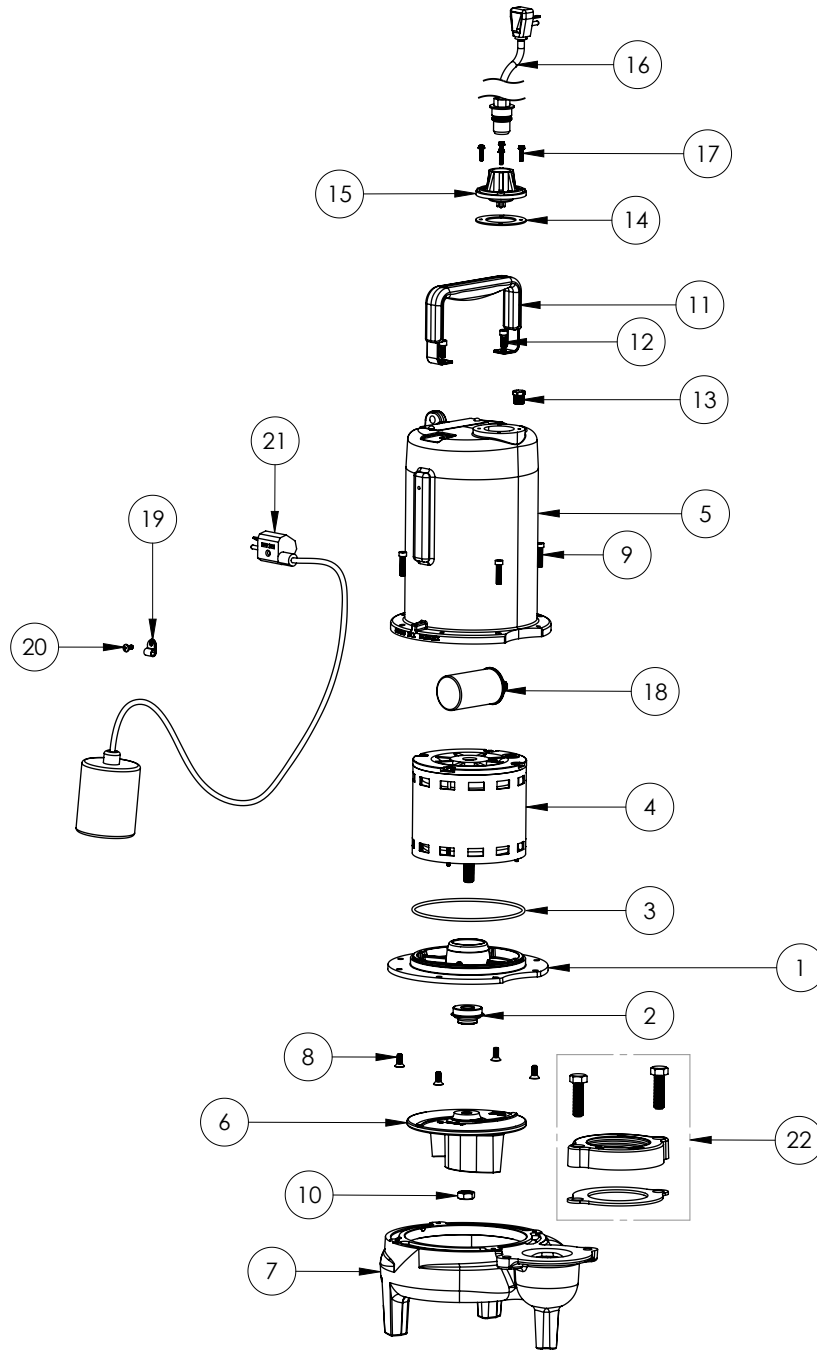

PART NOTES:

[1] - Part requires factory authorized service. Contact Liberty Pumps at 1-800-543-2550

LE72A3-2 (B62)

LE72A3-2**LE72A3-2 (B62)**

#	PART #	DESCRIPTION	QTY	Note
1	53260BR	MOTOR SUPPORT PLATE	1	
2	5120000	5/8 INCH UNITIZED SHAFT SEAL	1	[1]
3	5617000	O-RING	1	
4	5330000	MOTOR	1	[1]
5	531400R	MOTOR COVER	1	
6	5130000	IMPELLER, CAST IRON	1	
7	531500R	VOLUTE HOUSING	1	
8	8018000	1/4-20 x 5/8 SLOTTED FLAT HEAD BOLT	4	
9	8091000	1/4-20 x 1 HEX SOCKET HEAD BOLT	4	
13	8046000	1/2-20 HEX STAINLESS STEEL JAM NUT	1	
14	5071000	BRASS OIL PLUG	1	
15	5060000	CORD PLATE GASKET	1	
16	5014000	CORD PLATE	1	
17	K001059	POWER CORD, 230V, 25 FOOT CORD	1	
18	K001095	STAINLESS STEEL HANDLE	1	
19	8064000	#8-32 x 5/8 HEX WASHER HEAD SCREW	4	
20	51190F0	CAPACITOR	1	
21	5070000	FLOAT SWITCH SUPPORT	1	
22	8014000	CABLE CLAMP	1	
23	8082000	#10-24 x 3/8 EPOXY LOCK SCREW	1	
24	8002000	#10-24 STAINLESS STEEL HEX	1	
25	K001062	PUMP SWITCH, 25FT. INCLUDES MOUNTING HARDWARE	1	
26	K001222	3" DISCHARGE KIT	1	

PART NOTES:

[1] - Part requires factory authorized service. Contact Liberty Pumps at 1-800-543-2550

LE72A3-2 (B71)

LE72A3-2**LE72A3-2 (B71)**

#	PART #	DESCRIPTION	QTY	Note
1	53260AR	MOTOR PLATE	1	
2	5120000	5/8 INCH UNITIZED SHAFT SEAL	1	[1]
3	5617000	O-RING	1	
4	5341200	MOTOR ASSY ADDFUL	1	[1]
5	531400R	MOTOR COVER	1	
6	5130000	IMPELLER, CAST IRON	1	
7	531500R	VOLUTE HOUSING	1	
8	8018000	1/4-20 x 5/8 SLOTTED FLAT HEAD BOLT	4	
9	8091000	1/4-20 x 1 HEX SOCKET HEAD BOLT	4	
10	8046000	1/2-20 HEX STAINLESS STEEL JAM NUT	1	
11	3411200	HANDLE	1	
12	8103000	SCREW 1/4-20x5/8" HX SKT SS	2	
13	5071000	BRASS OIL PLUG	1	
14	5060000	CORD PLATE GASKET	1	
15	5014000	CORD PLATE	1	
16	K001059	POWER CORD, 230V, 25 FOOT CORD	1	
17	8064000	#8-32 x 5/8 HEX WASHER HEAD SCREW	4	
18	51190F0	CAPACITOR	1	
19	8014000	CABLE CLAMP	1	
20	8082000	#10-24 x 3/8 EPOXY LOCK SCREW	1	
21	K001431	61140B0 PUMP SWITCH, 25' 230V	1	
22	K001222	3" DISCHARGE KIT	1	