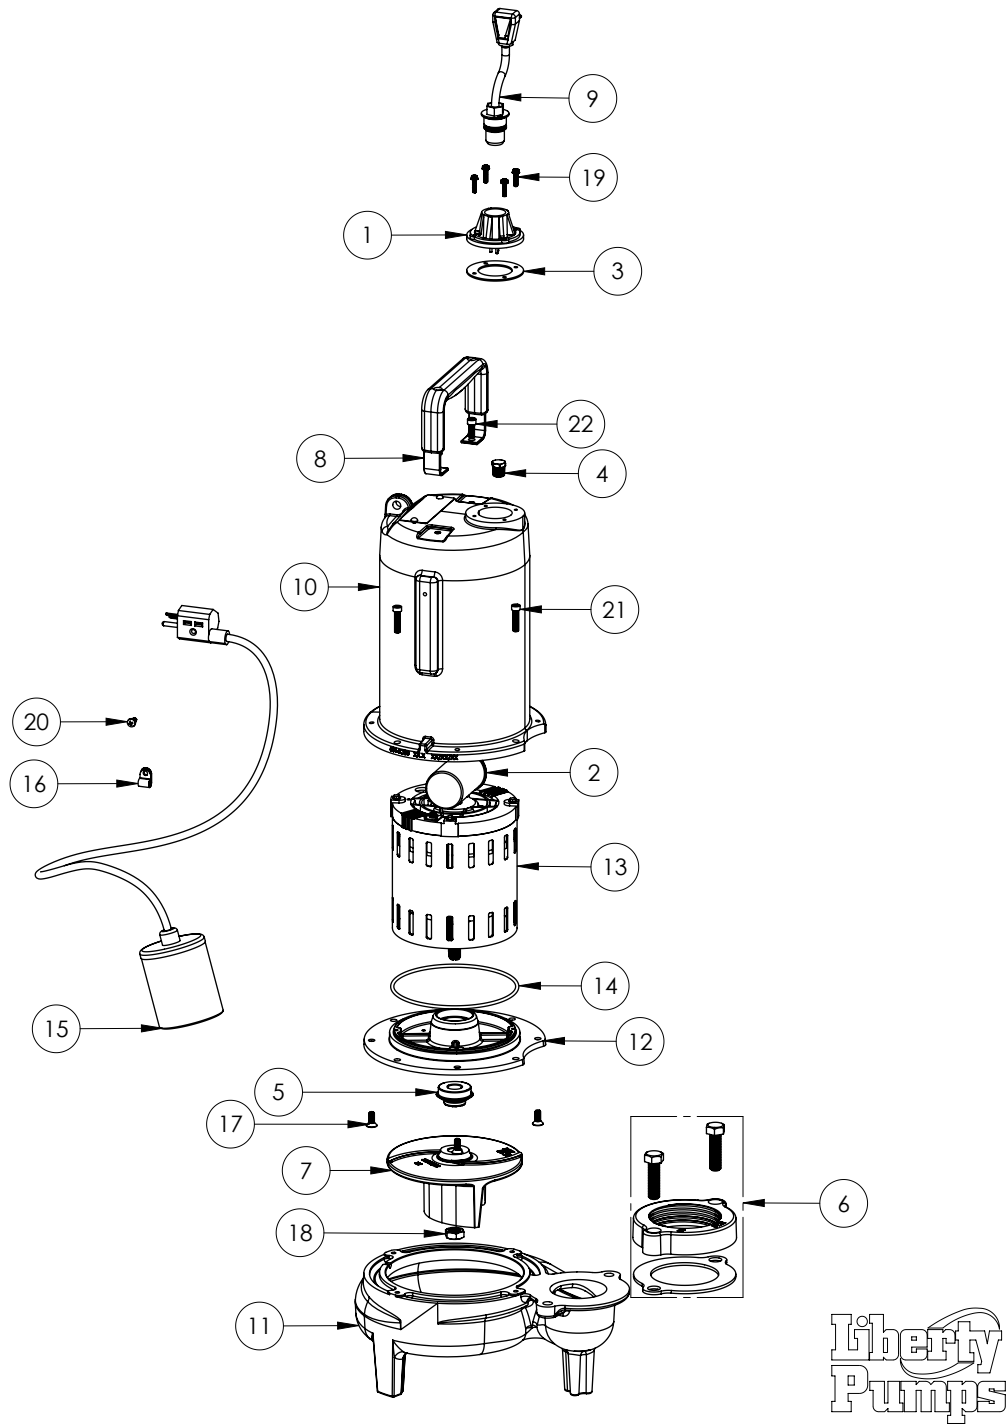

LE102A3-2 (B71)

LE102A3-2

LE102A3-2 (B71)

#	PART #	DESCRIPTION	QTY	Note
1	5014000	CORD PLATE	1	
2	51190F0	CAPACITOR	1	
3	5060000	CORD PLATE GASKET	1	
4	5071000	BRASS OIL PLUG	1	
5	5120000	5/8 INCH UNITIZED SHAFT SEAL	1	[1]
6	K001222	3" DISCHARGE KIT	1	
7	K001486	5131000 IMPELLER KIT, INCLUDES 1/2" JAM NUT	1	
8	3411200	HANDLE	1	
9	K001059	POWER CORD, 230V, 25 FOOT CORD	1	
10	531400R	MOTOR COVER	1	
11	531500R	VOLUTE HOUSING	1	
12	53260AR	MOTOR PLATE	1	
13	5343200	MOTOR - B71	1	
14	5617000	O-RING	1	
15	K001431	61140B0 PUMP SWITCH, 25' 230V	1	
16	8014000	CABLE CLAMP	1	
17	8018000	1/4-20 x 5/8 SLOTTED FLAT HEAD BOLT	4	
18	8046000	1/2-20 HEX STAINLESS STEEL JAM NUT	1	
19	8064000	#8-32 x 5/8 HEX WASHER HEAD SCREW	4	
20	8082000	#10-24 x 3/8 EPOXY LOCK SCREW	1	
21	8091000	1/4-20 x 1 HEX SOCKET HEAD BOLT	4	
22	8103000	SCREW 1/4-20x5/8" HX SKT SS	2	

PART NOTES:

[1] - Part requires factory authorized service. Contact Liberty Pumps at 1-800-543-2550