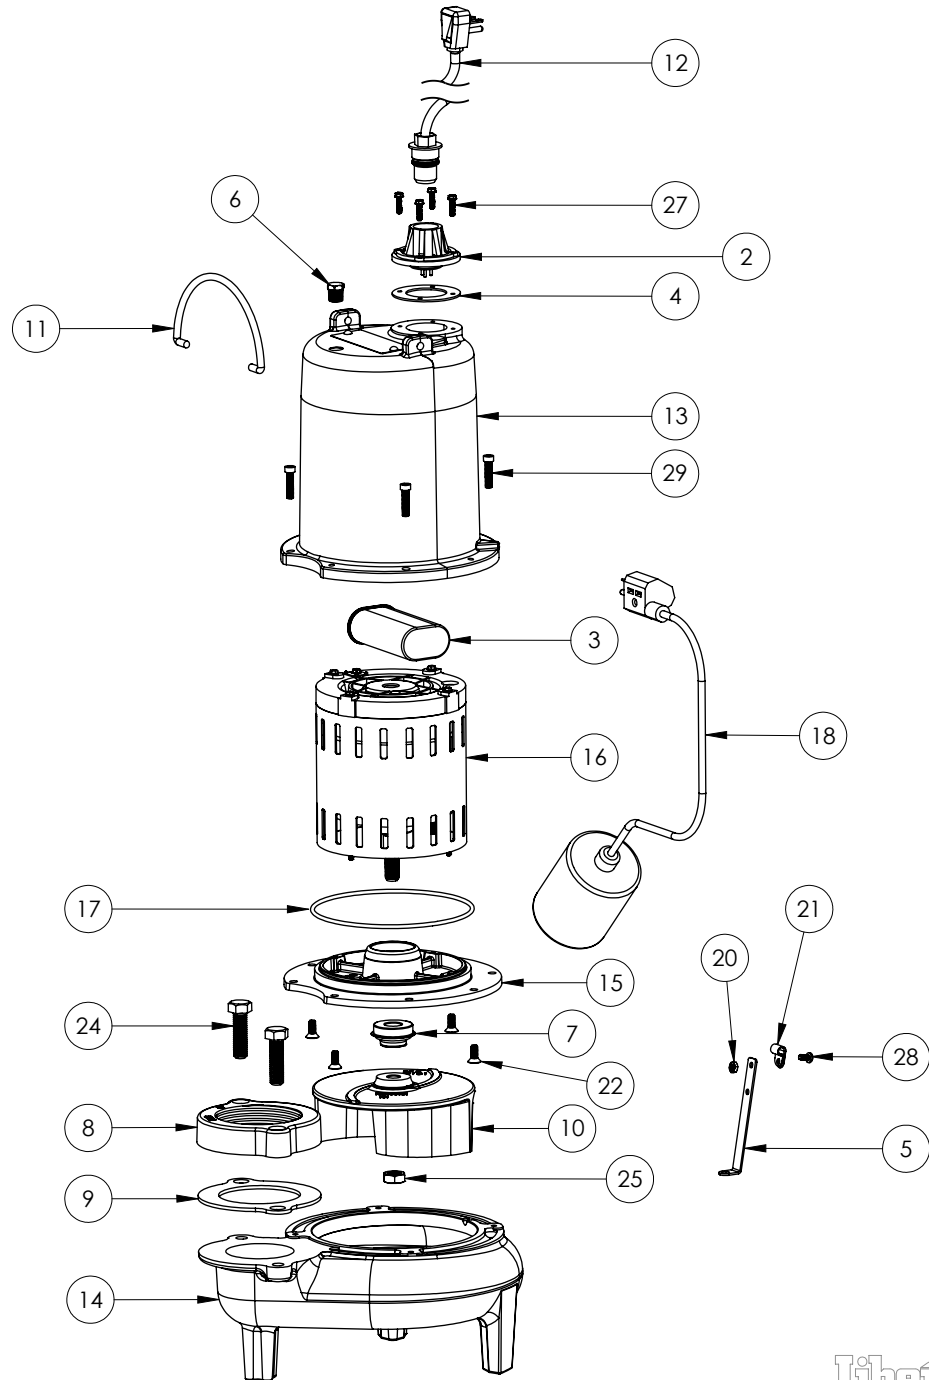

LE102A3 (B62)

LE102A3

LE102A3 (B62)

#	PART #	DESCRIPTION	QTY	Note
2	5014000	CORD PLATE	1	
3	51190F0	CAPACITOR	1	
4	5060000	CORD PLATE GASKET	1	
5	5070000	FLOAT SWITCH SUPPORT	1	
6	5071000	BRASS OIL PLUG	1	
7	5120000	5/8 INCH UNITIZED SHAFT SEAL	1	[1]
8	K001222	3" DISCHARGE KIT	1	
9	5129000	FLANGE GASKET, FITS 2" OR 3"	1	
10	K001486	5131000 IMPELLER KIT, INCLUDES 1/2" JAM NUT	1	
11	K001095	STAINLESS STEEL HANDLE	1	
12	K001058	POWER CORD, 10FT. 230V	1	
13	531400R	MOTOR COVER	1	
14	531500R	VOLUTE HOUSING	1	
15	53260B0	MOTOR PLATE	1	[1]
16	5332000	MOTOR	1	[1]
17	5617000	O-RING	1	
18	K001019	61140A0 PUMP SWITCH, 10' 230V, INCLUDES MOUNTING HARDWARE	1	
20	8002000	#10-24 STAINLESS STEEL HEX	1	
21	8014000	CABLE CLAMP	1	
22	8018000	1/4-20 x 5/8 SLOTTED FLAT HEAD BOLT		
24	8037000	1/2-13 x 1-3/4 STAINLESS STEEL BOLT	2	
25	8046000	1/2-20 HEX STAINLESS STEEL JAM NUT	1	
27	8064000	#8-32 x 5/8 HEX WASHER HEAD SCREW	4	
28	8082000	#10-24 x 3/8 EPOXY LOCK SCREW	1	
29	8091000	1/4-20 x 1 HEX SOCKET HEAD BOLT	4	

PART NOTES:

[1] - Part requires factory authorized service. Contact Liberty Pumps at 1-800-543-2550