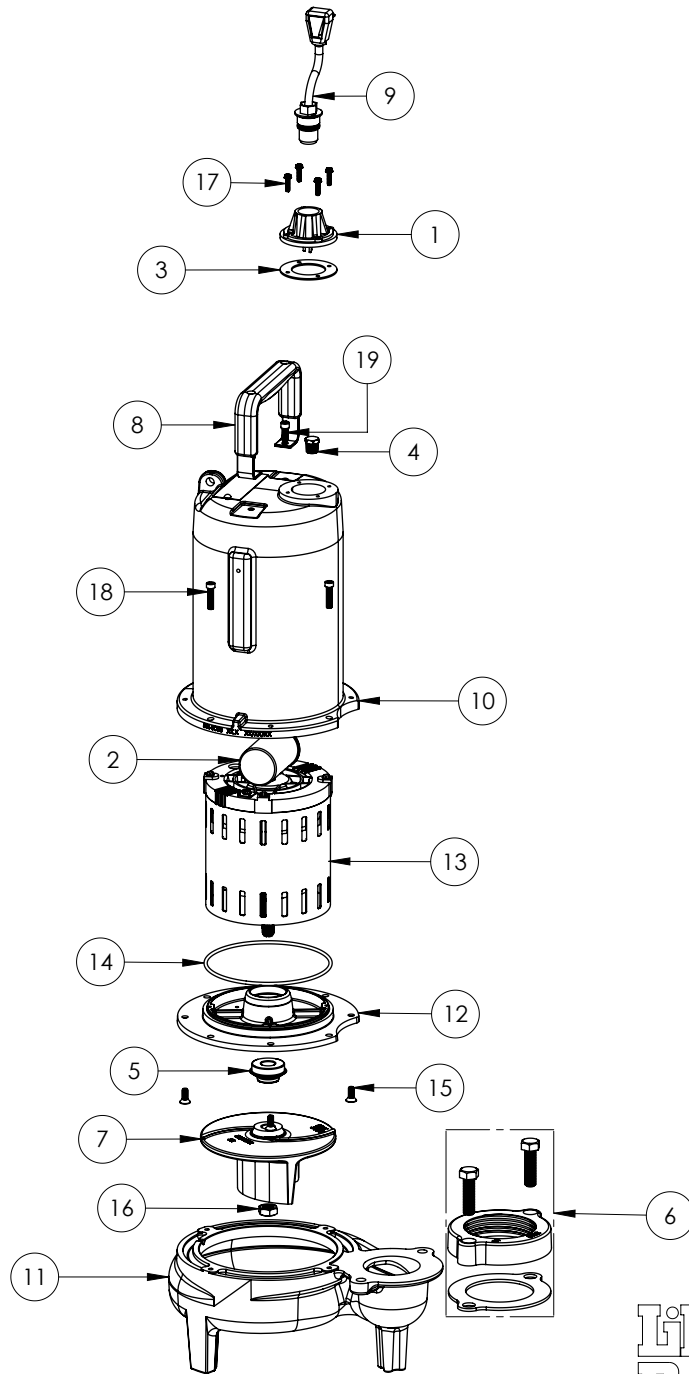

LE102M3

LE102M3 (B62)

Liberty
Pumps

LE102M3

LE102M3 (B62)

#	PART #	DESCRIPTION	QTY	Note
1	5014000	CORD PLATE	1	
2	51190F0	CAPACITOR	1	
3	5060000	CORD PLATE GASKET	1	
4	50710A0	PIPE PLUG, 1/4" HEX HD BRASS NPTF	1	
5	5120000	5/8 INCH UNITIZED SHAFT SEAL	1	[1]
6	K001222	3" DISCHARGE KIT	1	
7	K001486	5131000 IMPELLER KIT, INCLUDES 1/2" JAM NUT	1	
8	3411200	HANDLE	1	
9	K001058	POWER CORD, 10FT. 230V	1	
10	531400R	MOTOR COVER	1	
11	531500R	VOLUTE HOUSING	1	
12	53260BR	MOTOR SUPPORT PLATE	1	
13	5332000	MOTOR	1	[1]
14	5617000	O-RING	1	
15	8018000	1/4-20 x 5/8 SLOTTED FLAT HEAD BOLT	4	
16	8046000	1/2-20 HEX STAINLESS STEEL JAM NUT	1	
17	8064000	#8-32 x 5/8 HEX WASHER HEAD SCREW	4	
18	8091000	1/4-20 x 1 HEX SOCKET HEAD BOLT	4	
19	8103000	SCREW 1/4-20x5/8" HX SKT SS	2	

PART NOTES:

[1] - Part requires factory authorized service. Contact Liberty Pumps at 1-800-543-2550