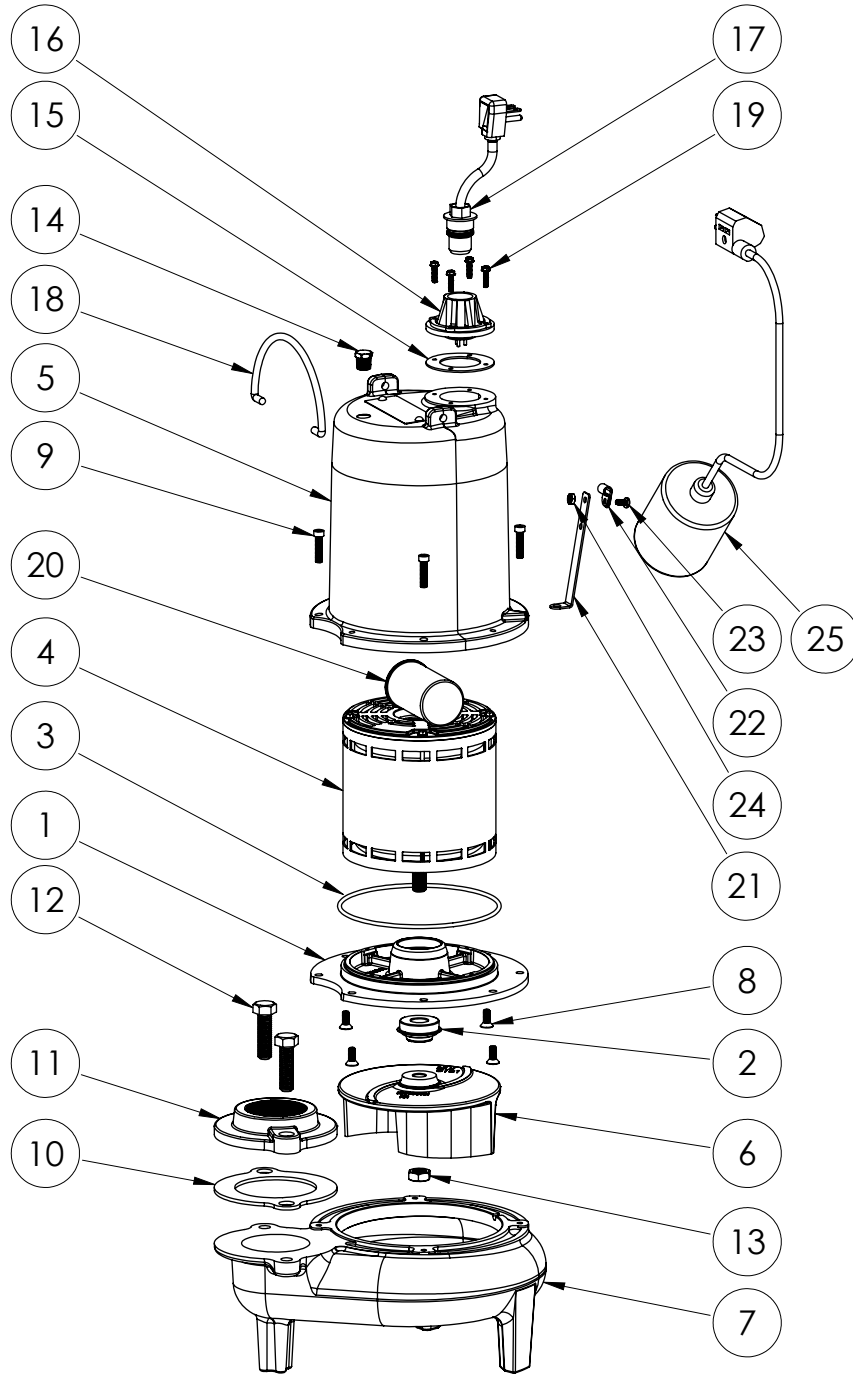

LE102A2

LE102A2 (B61)

LE102A2B61

LE102A2

LE102A2 (B61)

#	PART #	DESCRIPTION	QTY	Note
1	532600R	MOTOR SUPPORT PLATE	1	
2	5120000	5/8 INCH UNITIZED SHAFT SEAL	1	[1]
3	5617000	O-RING	1	
4	5343000	MOTOR	1	
5	531400R	MOTOR COVER	1	
6	K001486	5131000 IMPELLER KIT, INCLUDES 1/2" JAM NUT	1	
7	531500R	VOLUTE HOUSING	1	
8	8018000	1/4-20 x 5/8 SLOTTED FLAT HEAD BOLT	4	
9	8091000	1/4-20 x 1 HEX SOCKET HEAD BOLT	4	
10	5129000	FLANGE GASKET, FITS 2" OR 3"	1	
11	K001221	2" DISCHARGE KIT	1	
12	8037000	1/2-13 x 1-3/4 STAINLESS STEEL BOLT	2	
13	8046000	1/2-20 HEX STAINLESS STEEL JAM NUT	1	
14	5071000	BRASS OIL PLUG	1	
15	5060000	CORD PLATE GASKET	1	
16	5014000	CORD PLATE	1	
17	K001058	POWER CORD, 10FT. 230V	1	
18	K001095	STAINLESS STEEL HANDLE	1	
19	8064000	#8-32 x 5/8 HEX WASHER HEAD SCREW	4	
20	51190F0	CAPACITOR	1	
21	5070000	FLOAT SWITCH SUPPORT	1	
22	8014000	CABLE CLAMP	1	
23	8082000	#10-24 x 3/8 EPOXY LOCK SCREW	1	
24	8002000	#10-24 STAINLESS STEEL HEX	1	
25	K001019	61140A0 PUMP SWITCH, 10' 230V, INCLUDES MOUNTING HARDWARE	1	

PART NOTES:

[1] - Part requires factory authorized service. Contact Liberty Pumps at 1-800-543-2550