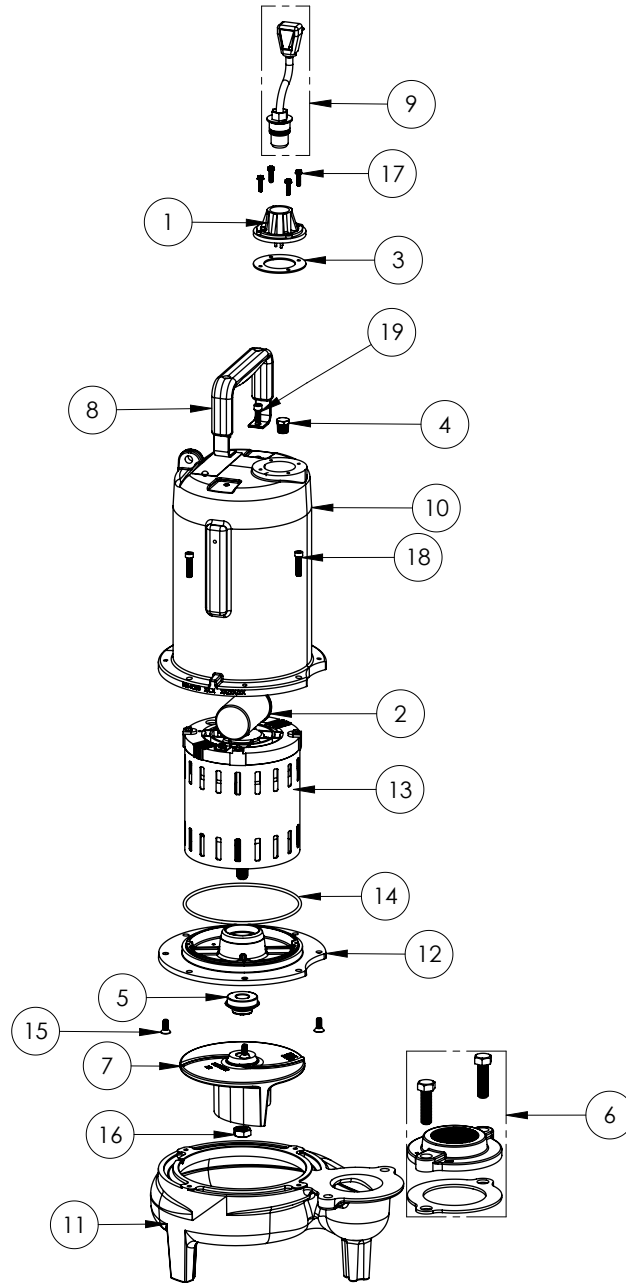

**PART NOTES:**

[1] - Part requires factory authorized service. Contact Liberty Pumps at 1-800-543-2550

LE102M2

LE102M2 (B62)

**LE102M2****LE102M2 (B62)**

#	PART #	DESCRIPTION	QTY	Note
2	5014000	CORD PLATE	1	
3	51190F0	CAPACITOR	1	
4	5060000	CORD PLATE GASKET	1	
5	5071000	BRASS OIL PLUG	1	
6	5120000	5/8 INCH UNITIZED SHAFT SEAL	1	[1]
7	K001221	2" DISCHARGE KIT	1	
8	5129000	FLANGE GASKET, FITS 2" OR 3"	1	
9	K001486	5131000 IMPELLER KIT, INCLUDES 1/2" JAM NUT	1	
10	K001095	STAINLESS STEEL HANDLE	1	
11	K001058	POWER CORD, 10FT. 230V	1	
12	531400R	MOTOR COVER	1	
13	531500R	VOLUTE HOUSING	1	
14	53260B0	MOTOR PLATE	1	[1]
15	5332000	MOTOR	1	[1]
16	5617000	O-RING	1	
18	8018000	1/4-20 x 5/8 SLOTTED FLAT HEAD BOLT	4	
20	8037000	1/2-13 x 1-3/4 STAINLESS STEEL BOLT	2	
21	8046000	1/2-20 HEX STAINLESS STEEL JAM NUT	1	
23	8064000	#8-32 x 5/8 HEX WASHER HEAD SCREW	4	
24	8091000	1/4-20 x 1 HEX SOCKET HEAD BOLT	4	

**PART NOTES:**

[1] - Part requires factory authorized service. Contact Liberty Pumps at 1-800-543-2550

LE102M2 (B71)

**LE102M2****LE102M2 (B71)**

#	PART #	DESCRIPTION	QTY	Note
1	5014000	CORD PLATE	1	
2	51190F0	CAPACITOR	1	
3	5060000	CORD PLATE GASKET	1	
4	5071000	BRASS OIL PLUG	1	
5	5120000	5/8 INCH UNITIZED SHAFT SEAL	1	[1]
6	K001221	2" DISCHARGE KIT	1	
7	K001486	5131000 IMPELLER KIT, INCLUDES 1/2" JAM NUT	1	
8	3411200	HANDLE	1	
9	K001058	POWER CORD, 10FT. 230V	1	
10	531400R	MOTOR COVER	1	
11	531500R	VOLUTE HOUSING	1	
12	53260AR	MOTOR PLATE	1	
13	5343200	MOTOR - B71	1	
14	5617000	O-RING	1	
15	8018000	1/4-20 x 5/8 SLOTTED FLAT HEAD BOLT	4	
16	8046000	1/2-20 HEX STAINLESS STEEL JAM NUT	1	
17	8064000	#8-32 x 5/8 HEX WASHER HEAD SCREW	4	
18	8091000	1/4-20 x 1 HEX SOCKET HEAD BOLT	4	
19	8103000	SCREW 1/4-20x5/8" HX SKT SS	2	