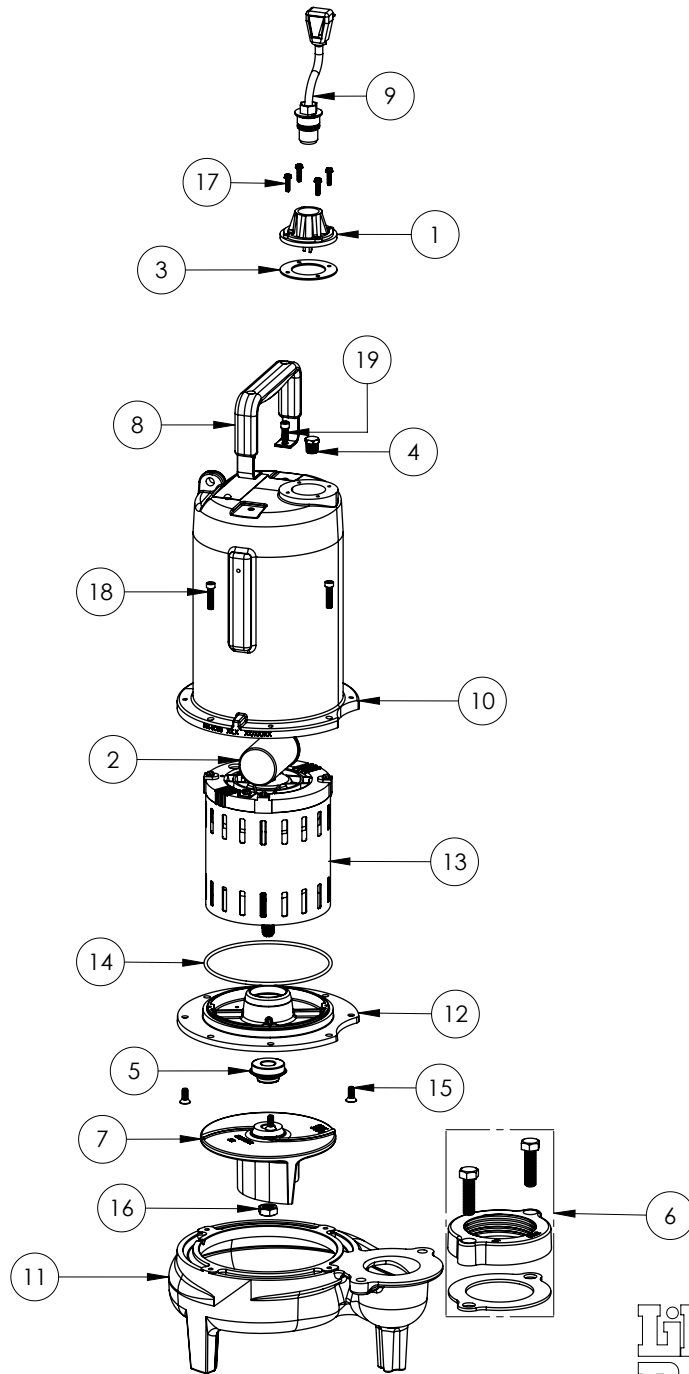

LE102M3-3 (B71)

LE102M3-3

LE102M3-3 (B71)

#	PART #	DESCRIPTION	QTY	Note
1	K001216	5619000, CORDPLATE	4	
2	51190F0	CAPACITOR	1	
3	5060000	CORD PLATE GASKET	1	
4	5071000	BRASS OIL PLUG	1	
5	5120000	5/8 INCH UNITIZED SHAFT SEAL	1	[1]
6	K001222	3" DISCHARGE KIT	1	
7	K001486	5131000 IMPELLER KIT, INCLUDES 1/2" JAM NUT	1	
8	K001095	STAINLESS STEEL HANDLE	1	
9	K001356	POWER CORD, 35FT.	1	
10	531400R	MOTOR COVER	1	
11	531500R	VOLUTE HOUSING	1	
12	53260AR	MOTOR PLATE	1	
13	5343200	MOTOR - B71	1	
14	5617000	O-RING	1	
15	8018000	1/4-20 x 5/8 SLOTTED FLAT HEAD BOLT	4	
16	8046000	1/2-20 HEX STAINLESS STEEL JAM NUT	1	
17	8064000	#8-32 x 5/8 HEX WASHER HEAD SCREW	4	
18	8091000	1/4-20 x 1 HEX SOCKET HEAD BOLT	4	
19	8103000	SCREW 1/4-20x5/8" HX SKT SS	2	

PART NOTES:

[1] - Part requires factory authorized service. Contact Liberty Pumps at 1-800-543-2550