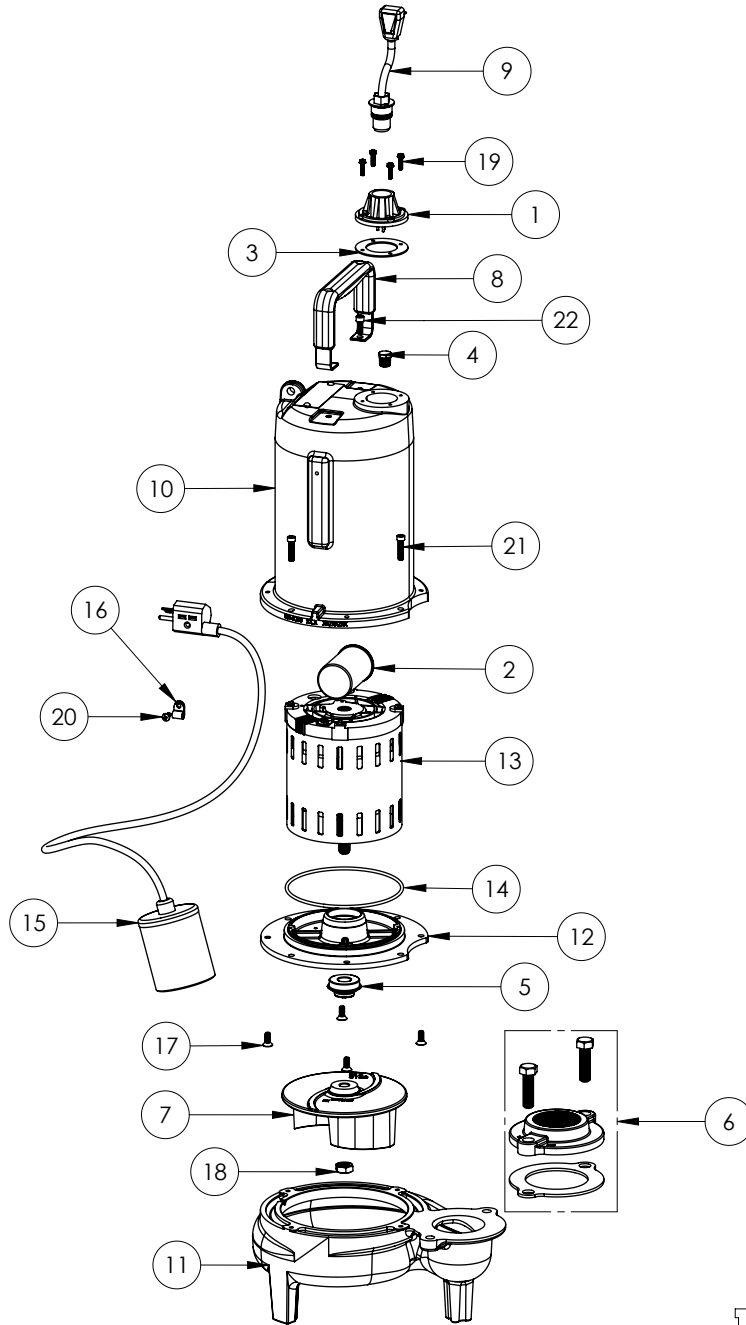

LE102A2-2 (B62)

LE102A2-2

LE102A2-2 (B62)

#	PART #	DESCRIPTION	QTY	Note
1	5014000	CORD PLATE	1	
2	51190F0	CAPACITOR	1	
4	5071000	BRASS OIL PLUG	1	
5	5120000	5/8 INCH UNITIZED SHAFT SEAL	1	[1]
8	3411200	HANDLE	1	
6	K001221	2" DISCHARGE KIT	1	
7	K001486	5131000 IMPELLER KIT, INCLUDES 1/2" JAM NUT	1	
15	K001062	PUMP SWITCH, 25FT. INCLUDES MOUNTING HARDWARE	1	
10	531400R	MOTOR COVER	1	
11	531500R	VOLUTE HOUSING	1	
12	53260B0	MOTOR PLATE	1	[1]
13	5332000	MOTOR	1	[1]
14	5617000	O-RING	1	
19	8064000	#8-32 x 5/8 HEX WASHER HEAD SCREW	4	
21	8014000	CABLE CLAMP	1	
17	8018000	1/4-20 x 5/8 SLOTTED FLAT HEAD BOLT		
18	8046000	1/2-20 HEX STAINLESS STEEL JAM NUT	1	
20	8082000	#10-24 x 3/8 EPOXY LOCK SCREW	1	
22	8091000	1/4-20 x 1 HEX SOCKET HEAD BOLT	4	
3	5060000	CORD PLATE GASKET	1	
9	K001008	POWER CORD, 115V, 25 FOOT CORD	1	
16	8014000	CABLE CLAMP	1	

PART NOTES:

[1] - Part requires factory authorized service. Contact Liberty Pumps at 1-800-543-2550