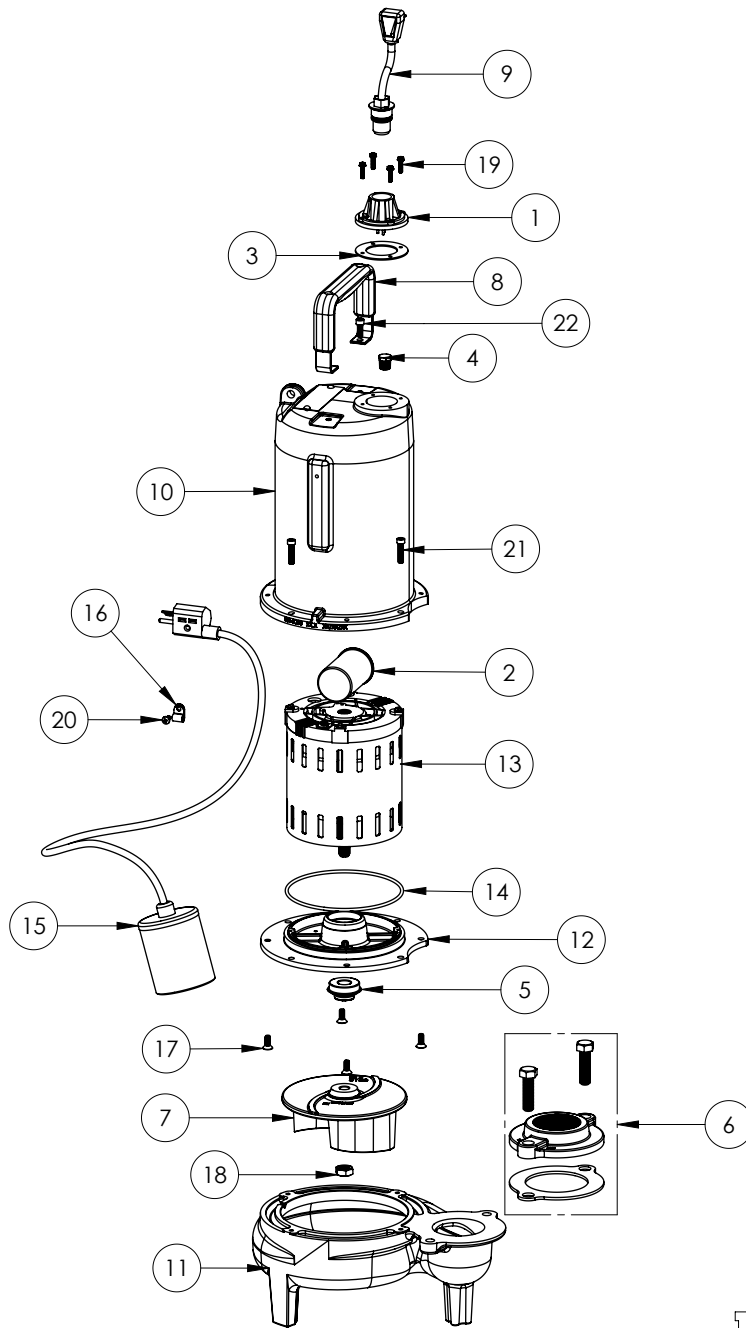

LE102A2-2 (B71)

LE102A2-2

LE102A2-2 (B71)

#	PART #	DESCRIPTION	QTY	Note
1	5014000	CORD PLATE	1	
2	51190F0	CAPACITOR	1	
3	5060000	CORD PLATE GASKET	1	
4	5071000	BRASS OIL PLUG	1	
5	5120000	5/8 INCH UNITIZED SHAFT SEAL	1	[1]
6	K001221	2" DISCHARGE KIT	1	
7	K001486	5131000 IMPELLER KIT, INCLUDES 1/2" JAM NUT	1	
8	3411200	HANDLE	1	
9	K001059	POWER CORD, 230V, 25 FOOT CORD	1	
10	531400R	MOTOR COVER	1	
11	531500R	VOLUTE HOUSING	1	
12	53260AR	MOTOR PLATE	1	
13	5343200	MOTOR - B71	1	
14	5617000	O-RING	1	
15	K001431	61140B0 PUMP SWITCH, 25' 230V	1	
16	8014000	CABLE CLAMP	1	
17	8018000	1/4-20 x 5/8 SLOTTED FLAT HEAD BOLT	4	
18	8046000	1/2-20 HEX STAINLESS STEEL JAM NUT	1	
19	8064000	#8-32 x 5/8 HEX WASHER HEAD SCREW	4	
20	8082000	#10-24 x 3/8 EPOXY LOCK SCREW	1	
21	8091000	1/4-20 x 1 HEX SOCKET HEAD BOLT	4	
22	8103000	SCREW 1/4-20x5/8" HX SKT SS	1	

PART NOTES:

[1] - Part requires factory authorized service. Contact Liberty Pumps at 1-800-543-2550