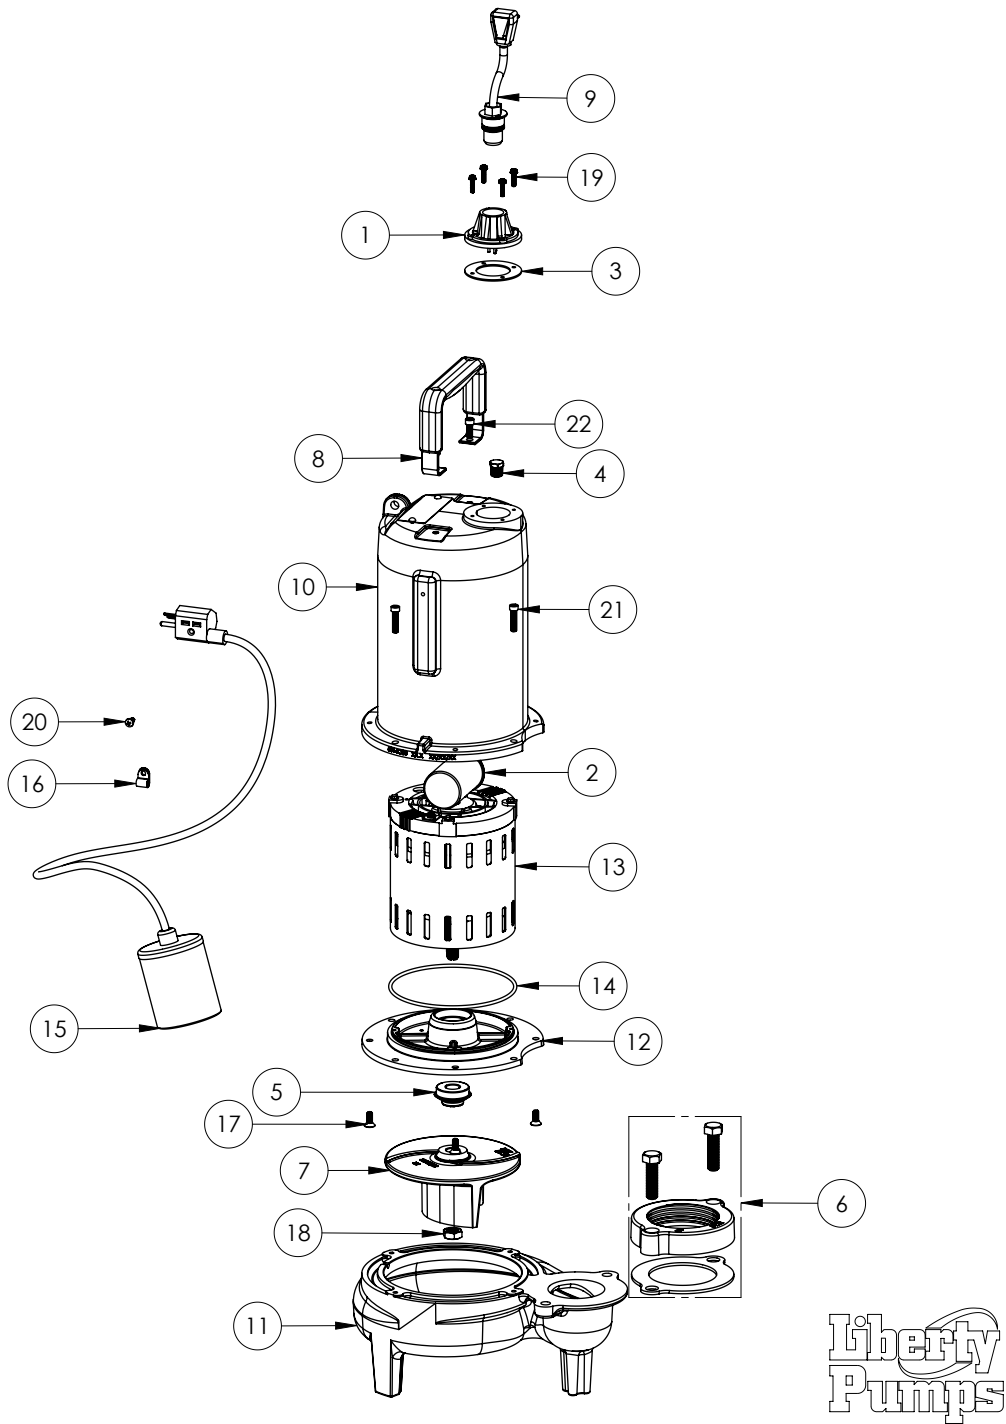

**PART NOTES:**

[1] - Part requires factory authorized service. Contact Liberty Pumps at 1-800-543-2550

LE102A3-2 (B71)

**LE102A3-2****LE102A3-2 (B71)**

#	PART #	DESCRIPTION	QTY	Note
1	5014000	CORD PLATE	1	
2	51190F0	CAPACITOR	1	
3	5060000	CORD PLATE GASKET	1	
4	5071000	BRASS OIL PLUG	1	
5	5120000	5/8 INCH UNITIZED SHAFT SEAL	1	[1]
6	K001222	3" DISCHARGE KIT	1	
7	K001486	5131000 IMPELLER KIT, INCLUDES 1/2" JAM NUT	1	
8	3411200	HANDLE	1	
9	K001059	POWER CORD, 230V, 25 FOOT CORD	1	
10	531400R	MOTOR COVER	1	
11	531500R	VOLUTE HOUSING	1	
12	53260AR	MOTOR PLATE	1	
13	5343200	MOTOR - B71	1	
14	5617000	O-RING	1	
15	K001431	61140B0 PUMP SWITCH, 25' 230V	1	
16	8014000	CABLE CLAMP	1	
17	8018000	1/4-20 x 5/8 SLOTTED FLAT HEAD BOLT	4	
18	8046000	1/2-20 HEX STAINLESS STEEL JAM NUT	1	
19	8064000	#8-32 x 5/8 HEX WASHER HEAD SCREW	4	
20	8082000	#10-24 x 3/8 EPOXY LOCK SCREW	1	
21	8091000	1/4-20 x 1 HEX SOCKET HEAD BOLT	4	
22	8103000	SCREW 1/4-20x5/8" HX SKT SS	2	

**PART NOTES:**

[1] - Part requires factory authorized service. Contact Liberty Pumps at 1-800-543-2550

LE102A3-2 (B72)

**LE102A3-2**

**LE102A3-2 (B72)**

#	PART #	DESCRIPTION	QTY	Note
1	5014000	CORD PLATE	1	
2	51190F0	CAPACITOR	1	
3	5060000	CORD PLATE GASKET	1	
4	50710A0	PIPE PLUG, 1/4" HEX HD BRASS NPTF	1	
5	5120000	5/8 INCH UNITIZED SHAFT SEAL	1	[1]
6	K001222	3" DISCHARGE KIT	1	
7	K001486	5131000 IMPELLER KIT, INCLUDES 1/2" JAM NUT	1	
8	3411200	HANDLE	1	
9	K001059	POWER CORD, 230V, 25 FOOT CORD	1	
10	531400R	MOTOR COVER	1	
11	531500R	VOLUTE HOUSING	1	
12	53260BR	MOTOR SUPPORT PLATE	1	
13	5332000	MOTOR	1	[1]
14	5617000	O-RING	1	
15	K001431	61140B0 PUMP SWITCH, 25' 230V	1	
16	8014000	CABLE CLAMP	1	
17	8018000	1/4-20 x 5/8 SLOTTED FLAT HEAD BOLT	4	
18	8046000	1/2-20 HEX STAINLESS STEEL JAM NUT	1	
19	8064000	#8-32 x 5/8 HEX WASHER HEAD SCREW	4	
20	8082000	#10-24 x 3/8 EPOXY LOCK SCREW	1	
21	8091000	1/4-20 x 1 HEX SOCKET HEAD BOLT	4	
22	8103000	SCREW 1/4-20x5/8" HX SKT SS	2	