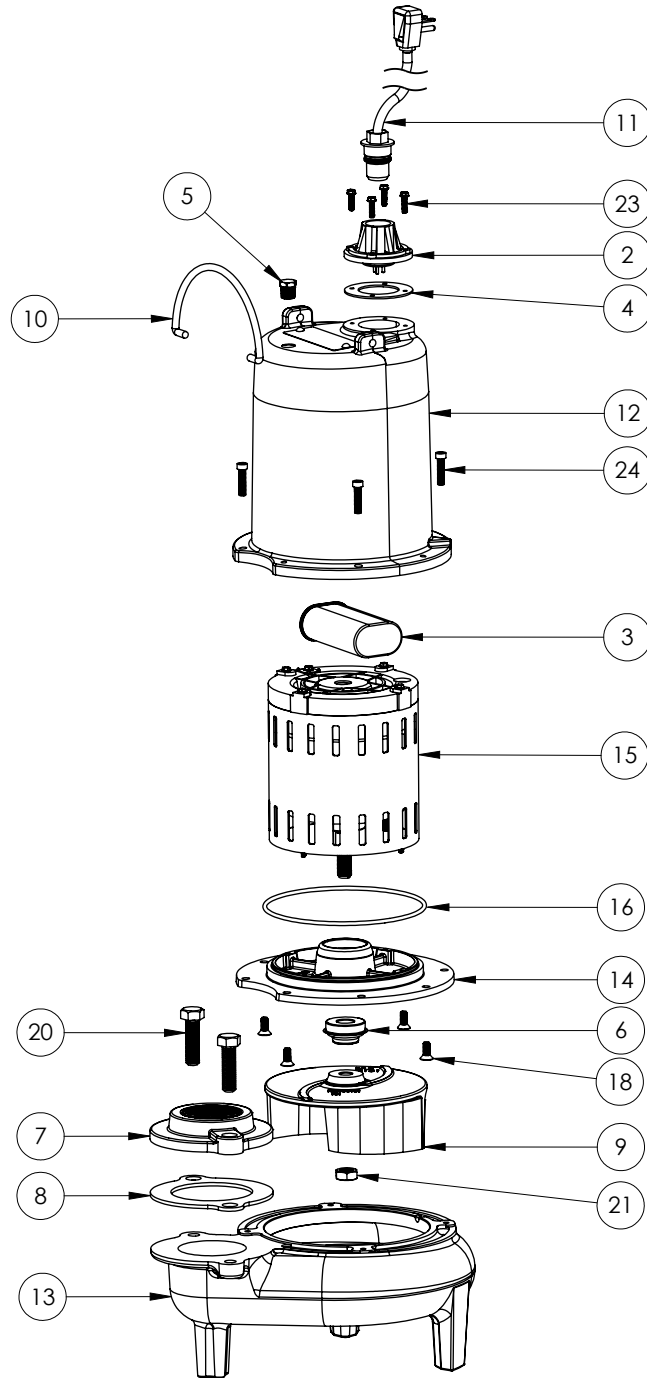

**PART NOTES:**

[1] - Part requires factory authorized service. Contact Liberty Pumps at 1-800-543-2550

LE102M2-2 (B61)

LE102M2-2B61

**LE102M2-2****LE102M2-2 (B61)**

#	PART #	DESCRIPTION	QTY	Note
1	532600R	MOTOR SUPPORT PLATE	1	
2	5120000	5/8 INCH UNITIZED SHAFT SEAL	1	[1]
3	5617000	O-RING	1	
4	5343000	MOTOR	1	
5	531400R	MOTOR COVER	1	
6	K001486	5131000 IMPELLER KIT, INCLUDES 1/2" JAM NUT	1	
7	531500R	VOLUTE HOUSING	1	
8	8018000	1/4-20 x 5/8 SLOTTED FLAT HEAD BOLT	4	
9	8091000	1/4-20 x 1 HEX SOCKET HEAD BOLT	4	
10	5129000	FLANGE GASKET, FITS 2" OR 3"	1	
11	K001221	2" DISCHARGE KIT	1	
12	8037000	1/2-13 x 1-3/4 STAINLESS STEEL BOLT	2	
13	8046000	1/2-20 HEX STAINLESS STEEL JAM NUT	1	
14	5071000	BRASS OIL PLUG	1	
15	5060000	CORD PLATE GASKET	1	
16	5014000	CORD PLATE	1	
17	K001059	POWER CORD, 230V, 25 FOOT CORD	1	
18	K001095	STAINLESS STEEL HANDLE	1	
19	8064000	#8-32 x 5/8 HEX WASHER HEAD SCREW	4	
20	51190F0	CAPACITOR	1	

**PART NOTES:**

[1] - Part requires factory authorized service. Contact Liberty Pumps at 1-800-543-2550

LE102M2-2 (B62)

**LE102M2-2****LE102M2-2 (B62)**

#	PART #	DESCRIPTION	QTY	Note
2	5014000	CORD PLATE	1	
3	51190F0	CAPACITOR	1	
4	5060000	CORD PLATE GASKET	1	
5	5071000	BRASS OIL PLUG	1	
6	5120000	5/8 INCH UNITIZED SHAFT SEAL	1	[1]
7	K001221	2" DISCHARGE KIT	1	
8	5129000	FLANGE GASKET, FITS 2" OR 3"	1	
9	K001486	5131000 IMPELLER KIT, INCLUDES 1/2" JAM NUT	1	
10	K001095	STAINLESS STEEL HANDLE	1	
11	K001059	POWER CORD, 230V, 25 FOOT CORD	1	
12	531400R	MOTOR COVER	1	
13	531500R	VOLUTE HOUSING	1	
14	53260B0	MOTOR PLATE	1	[1]
15	5332000	MOTOR	1	[1]
16	5617000	O-RING	1	
18	8018000	1/4-20 x 5/8 SLOTTED FLAT HEAD BOLT	4	
20	8037000	1/2-13 x 1-3/4 STAINLESS STEEL BOLT	2	
21	8046000	1/2-20 HEX STAINLESS STEEL JAM NUT	1	
23	8064000	#8-32 x 5/8 HEX WASHER HEAD SCREW	4	
24	8091000	1/4-20 x 1 HEX SOCKET HEAD BOLT		