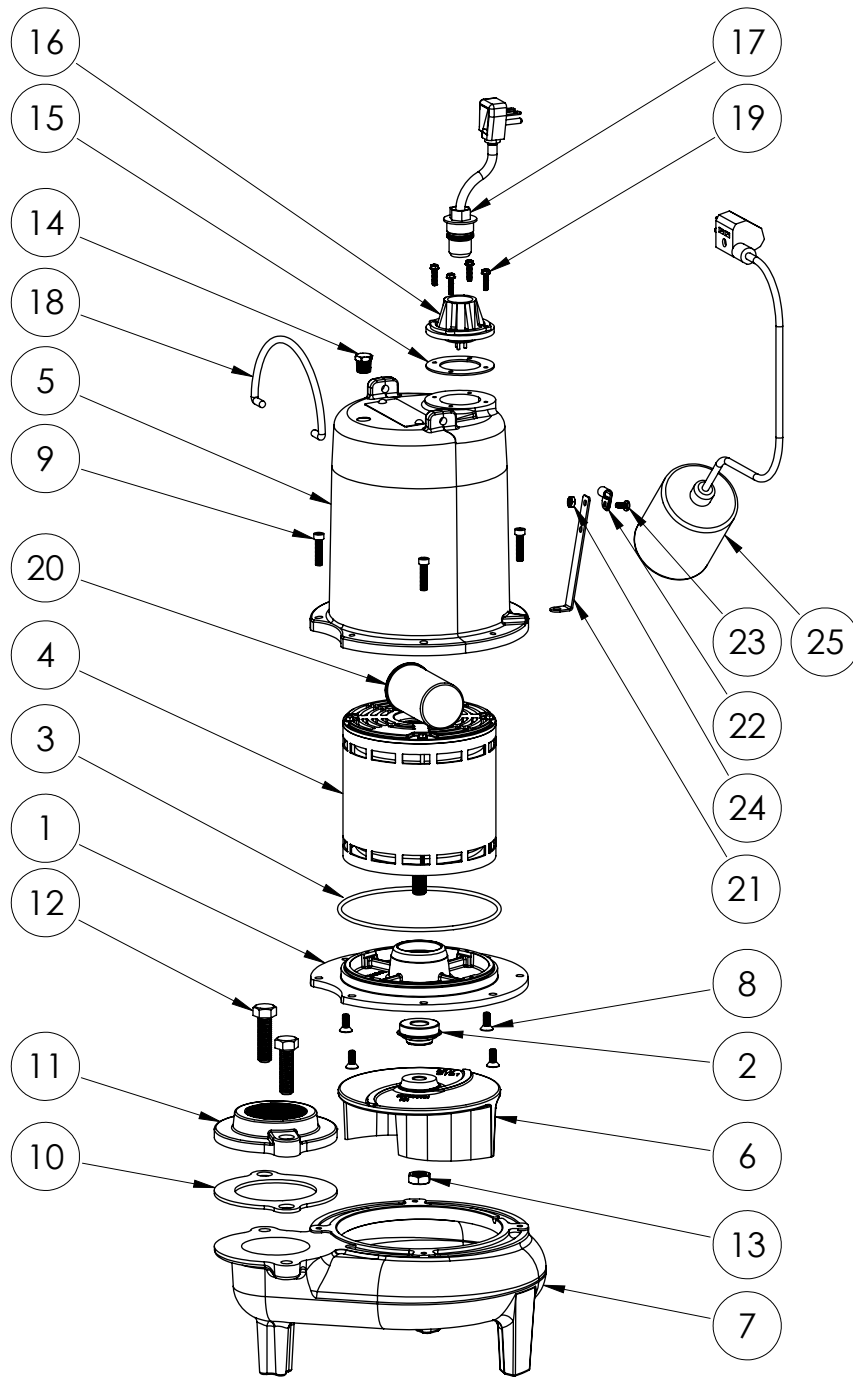

LE102A2-2 (B61)

LE102A2-2B61

LE102A2-2

LE102A2-2 (B61)

#	PART #	DESCRIPTION	QTY	Note
1	532600R	MOTOR SUPPORT PLATE	1	
2	5120000	5/8 INCH UNITIZED SHAFT SEAL	1	[1]
3	5617000	O-RING	1	
4	5343000	MOTOR	1	
5	531400R	MOTOR COVER	1	
6	K001486	5131000 IMPELLER KIT, INCLUDES 1/2" JAM NUT	1	
7	531500R	VOLUTE HOUSING	1	
8	8018000	1/4-20 x 5/8 SLOTTED FLAT HEAD BOLT	4	
9	8091000	1/4-20 x 1 HEX SOCKET HEAD BOLT	4	
10	5129000	FLANGE GASKET, FITS 2" OR 3"	1	
11	K001221	2" DISCHARGE KIT	1	
12	8037000	1/2-13 x 1-3/4 STAINLESS STEEL BOLT	2	
13	8046000	1/2-20 HEX STAINLESS STEEL JAM NUT	1	
14	5071000	BRASS OIL PLUG	1	
15	5060000	CORD PLATE GASKET	1	
16	5014000	CORD PLATE	1	
17	K001059	POWER CORD, 230V, 25 FOOT CORD	1	
18	K001095	STAINLESS STEEL HANDLE	1	
19	8064000	#8-32 x 5/8 HEX WASHER HEAD SCREW	4	
20	51190F0	CAPACITOR	1	
21	5070000	FLOAT SWITCH SUPPORT	1	
22	8014000	CABLE CLAMP	1	
23	8082000	#10-24 x 3/8 EPOXY LOCK SCREW	1	
24	8002000	#10-24 STAINLESS STEEL HEX	1	
25	K001062	PUMP SWITCH, 25FT. INCLUDES MOUNTING HARDWARE	1	

PART NOTES:

[1] - Part requires factory authorized service. Contact Liberty Pumps at 1-800-543-2550