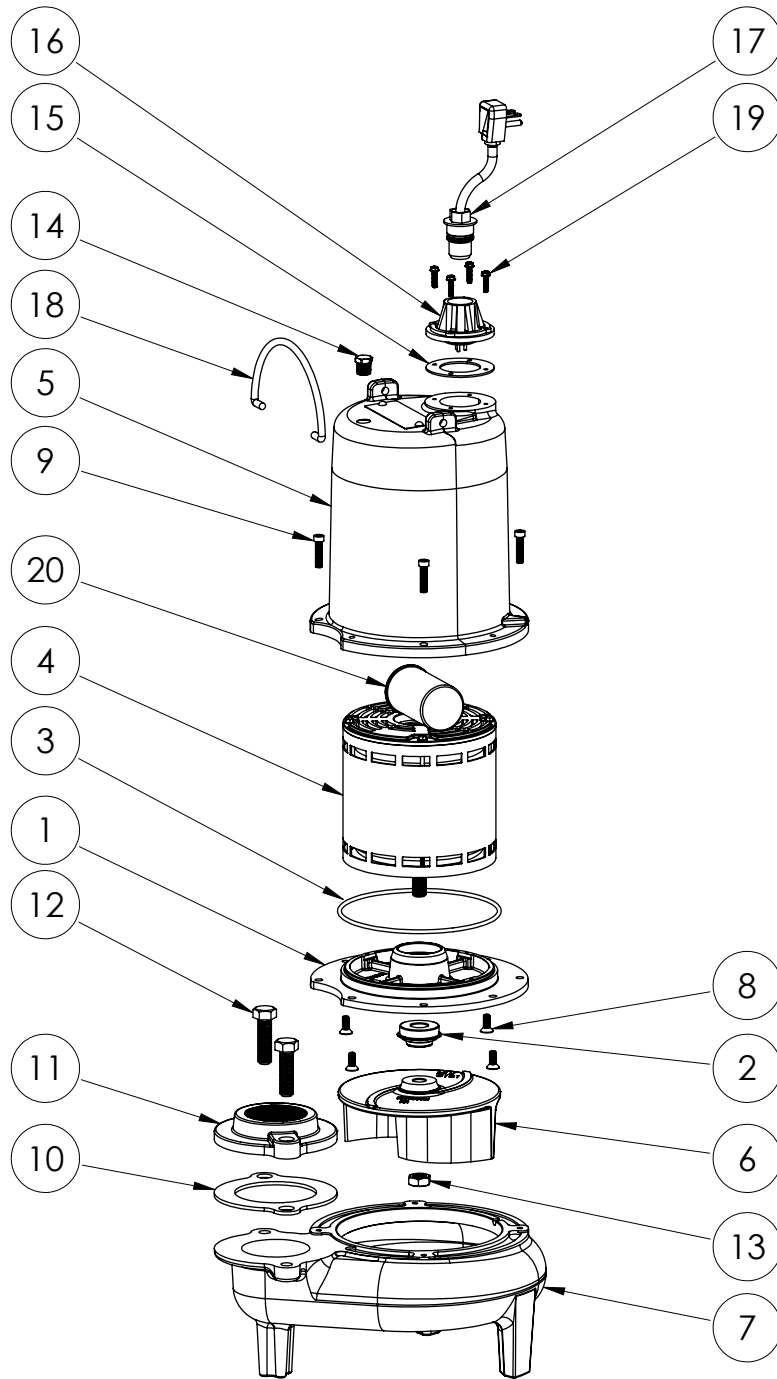

**PART NOTES:**

[1] - Part requires factory authorized service. Contact Liberty Pumps at 1-800-543-2550

LE102M2

LE102M2 (B10)

**LE102M2****LE102M2 (B10)**

#	PART #	DESCRIPTION	QTY	Note
1	510100R	MOTOR SUPPORT PLATE	1	
2	5124000	BEARING	1	
3	5120000	5/8 INCH UNITIZED SHAFT SEAL	1	[1]
4	5107000	MOTOR COVER SEALRING	1	[1]
5	527700R	MOTOR COVER	1	
6	8018000	1/4-20 x 5/8 SLOTTED FLAT HEAD BOLT	4	
7	5343000	MOTOR	1	
8	51190F0	CAPACITOR	1	
9	K001486	5131000 IMPELLER KIT, INCLUDES 1/2" JAM NUT	1	
10	8046000	1/2-20 HEX STAINLESS STEEL JAM NUT	1	
11	510200R	VOLUTE HOUSING	1	
12	8091000	1/4-20 x 1 HEX SOCKET HEAD BOLT	4	
13	5129000	FLANGE GASKET, FITS 2" OR 3"	1	
14	K001221	2" DISCHARGE KIT	1	
15	8037000	1/2-13 x 1-3/4 STAINLESS STEEL BOLT	2	
16	5071000	BRASS OIL PLUG	1	
17	5060000	CORD PLATE GASKET	1	
18	5014000	CORD PLATE	1	
19	K001058	POWER CORD, 10FT. 230V	1	
20	8064000	#8-32 x 5/8 HEX WASHER HEAD SCREW	4	
21	K001095	STAINLESS STEEL HANDLE	1	

**PART NOTES:**

[1] - Part requires factory authorized service. Contact Liberty Pumps at 1-800-543-2550

LE102M2

LE102M2 (B61)

LE102M2B61

**LE102M2****LE102M2 (B61)**

#	PART #	DESCRIPTION	QTY	Note
1	532600R	MOTOR SUPPORT PLATE	1	
2	5120000	5/8 INCH UNITIZED SHAFT SEAL	1	[1]
3	5617000	O-RING	1	
4	5343000	MOTOR	1	
5	531400R	MOTOR COVER	1	
6	K001486	5131000 IMPELLER KIT, INCLUDES 1/2" JAM NUT	1	
7	531500R	VOLUTE HOUSING	1	
8	8018000	1/4-20 x 5/8 SLOTTED FLAT HEAD BOLT	4	
9	8091000	1/4-20 x 1 HEX SOCKET HEAD BOLT	4	
10	5129000	FLANGE GASKET, FITS 2" OR 3"	1	
11	K001221	2" DISCHARGE KIT	1	
12	8037000	1/2-13 x 1-3/4 STAINLESS STEEL BOLT	2	
13	8046000	1/2-20 HEX STAINLESS STEEL JAM NUT	1	
14	5071000	BRASS OIL PLUG	1	
15	5060000	CORD PLATE GASKET	1	
16	5014000	CORD PLATE	1	
17	K001058	POWER CORD, 10FT. 230V	1	
18	K001095	STAINLESS STEEL HANDLE	1	
19	8064000	#8-32 x 5/8 HEX WASHER HEAD SCREW	4	
20	51190F0	CAPACITOR	1	