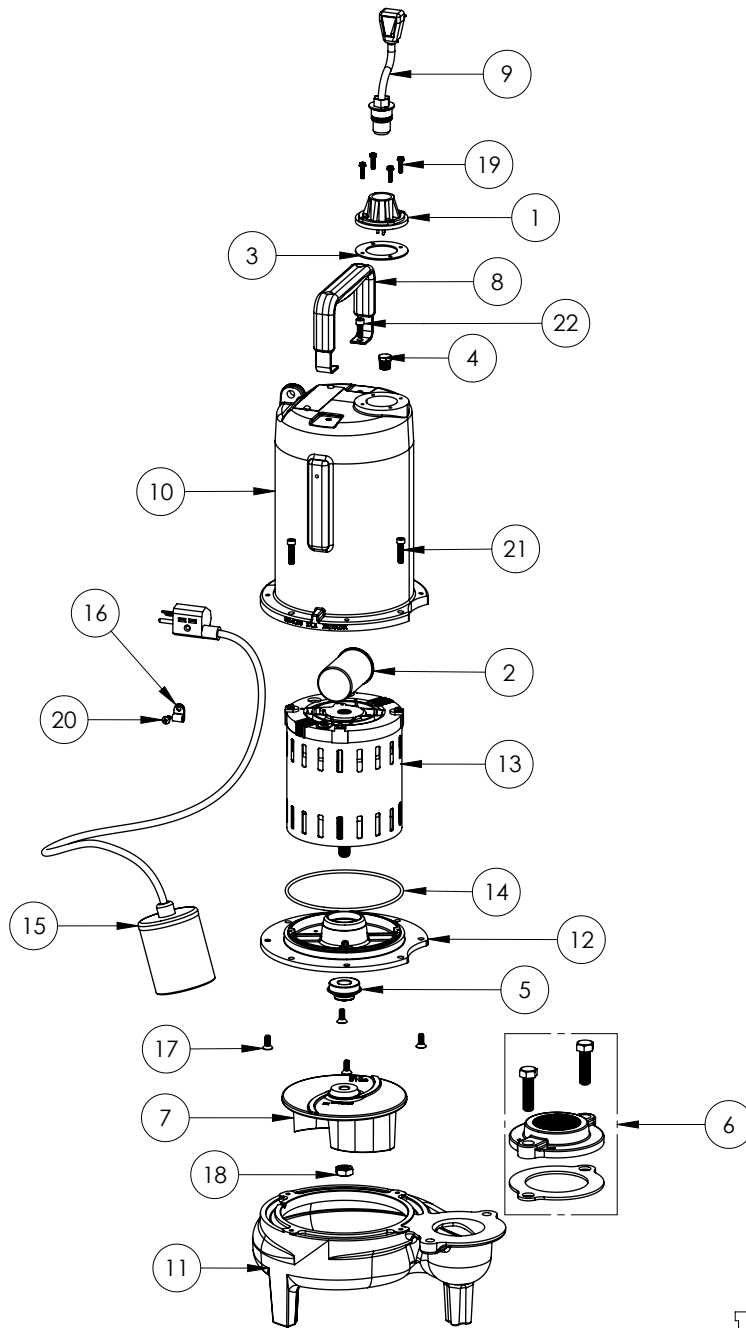

**PART NOTES:**

[1] - Part requires factory authorized service. Contact Liberty Pumps at 1-800-543-2550

LE102A2-2 (B71)

**LE102A2-2****LE102A2-2 (B71)**

#	PART #	DESCRIPTION	QTY	Note
1	5014000	CORD PLATE	1	
2	51190F0	CAPACITOR	1	
3	5060000	CORD PLATE GASKET	1	
4	5071000	BRASS OIL PLUG	1	
5	5120000	5/8 INCH UNITIZED SHAFT SEAL	1	[1]
6	K001221	2" DISCHARGE KIT	1	
7	K001486	5131000 IMPELLER KIT, INCLUDES 1/2" JAM NUT	1	
8	3411200	HANDLE	1	
9	K001059	POWER CORD, 230V, 25 FOOT CORD	1	
10	531400R	MOTOR COVER	1	
11	531500R	VOLUTE HOUSING	1	
12	53260AR	MOTOR PLATE	1	
13	5343200	MOTOR - B71	1	
14	5617000	O-RING	1	
15	K001431	61140B0 PUMP SWITCH, 25' 230V	1	
16	8014000	CABLE CLAMP	1	
17	8018000	1/4-20 x 5/8 SLOTTED FLAT HEAD BOLT	4	
18	8046000	1/2-20 HEX STAINLESS STEEL JAM NUT	1	
19	8064000	#8-32 x 5/8 HEX WASHER HEAD SCREW	4	
20	8082000	#10-24 x 3/8 EPOXY LOCK SCREW	1	
21	8091000	1/4-20 x 1 HEX SOCKET HEAD BOLT	4	
22	8103000	SCREW 1/4-20x5/8" HX SKT SS	1	

**PART NOTES:**

[1] - Part requires factory authorized service. Contact Liberty Pumps at 1-800-543-2550

LE102A2-2 (B72)

**LE102A2-2****LE102A2-2 (B72)**

#	PART #	DESCRIPTION	QTY	Note
1	5014000	CORD PLATE	1	
2	51190F0	CAPACITOR	1	
3	5060000	CORD PLATE GASKET	1	
4	50710A0	PIPE PLUG, 1/4" HEX HD BRASS NPTF	1	
5	5120000	5/8 INCH UNITIZED SHAFT SEAL	1	[1]
6	K001221	2" DISCHARGE KIT	1	
7	K001486	5131000 IMPELLER KIT, INCLUDES 1/2" JAM NUT	1	
8	3411200	HANDLE	1	
9	K001059	POWER CORD, 230V, 25 FOOT CORD	1	
10	531400R	MOTOR COVER	1	
11	531500R	VOLUTE HOUSING	1	
12	53260BR	MOTOR SUPPORT PLATE	1	
13	5332000	MOTOR	1	[1]
14	5617000	O-RING	1	
15	K001431	61140B0 PUMP SWITCH, 25' 230V	1	
16	8067000	CABLE CLAMP	1	
17	8018000	1/4-20 x 5/8 SLOTTED FLAT HEAD BOLT	4	
18	8046000	1/2-20 HEX STAINLESS STEEL JAM NUT	1	
19	8064000	#8-32 x 5/8 HEX WASHER HEAD SCREW	4	
20	8082000	#10-24 x 3/8 EPOXY LOCK SCREW	1	
21	8091000	1/4-20 x 1 HEX SOCKET HEAD BOLT	4	
22	8103000	SCREW 1/4-20x5/8" HX SKT SS	1	