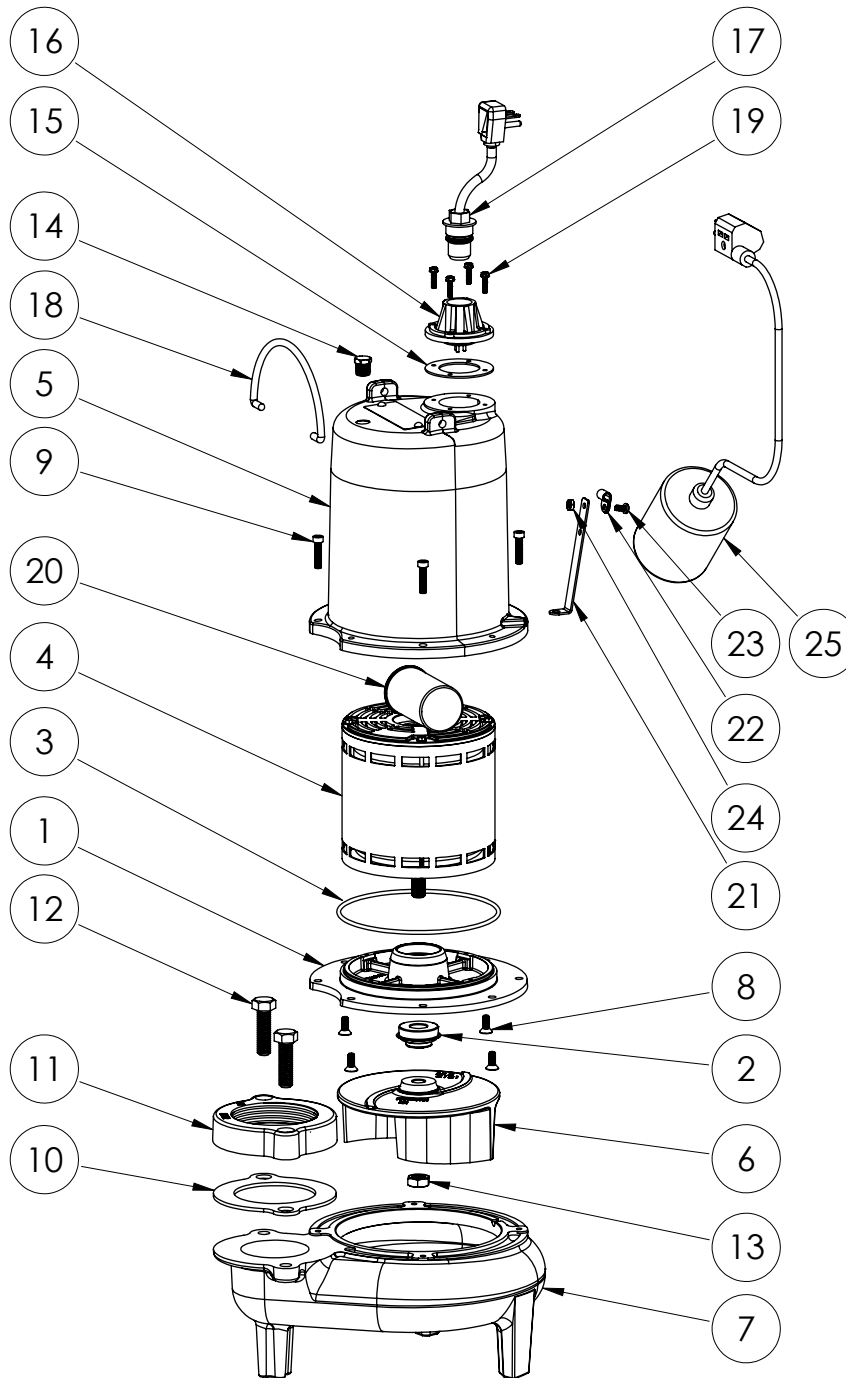

LE102A3-2 (B61)

LE102A3-2B61

LE102A3-2

LE102A3-2 (B61)

#	PART #	DESCRIPTION	QTY	Note
1	532600R	MOTOR SUPPORT PLATE	1	
2	5120000	5/8 INCH UNITIZED SHAFT SEAL	1	[1]
3	5617000	O-RING	1	
4	5343000	MOTOR	1	
5	531400R	MOTOR COVER	1	
6	K001486	5131000 IMPELLER KIT, INCLUDES 1/2" JAM NUT	1	
7	531500R	VOLUTE HOUSING	1	
8	8018000	1/4-20 x 5/8 SLOTTED FLAT HEAD BOLT	4	
9	8091000	1/4-20 x 1 HEX SOCKET HEAD BOLT	4	
10	5129000	FLANGE GASKET, FITS 2" OR 3"	1	
11	K001222	3" DISCHARGE KIT	1	
12	8037000	1/2-13 x 1-3/4 STAINLESS STEEL BOLT	2	
13	8046000	1/2-20 HEX STAINLESS STEEL JAM NUT	1	
14	5071000	BRASS OIL PLUG	1	
15	5060000	CORD PLATE GASKET	1	
16	5014000	CORD PLATE	1	
17	K001059	POWER CORD, 230V, 25 FOOT CORD	1	
18	K001095	STAINLESS STEEL HANDLE	1	
19	8064000	#8-32 x 5/8 HEX WASHER HEAD SCREW	4	
20	51190F0	CAPACITOR	1	
21	5070000	FLOAT SWITCH SUPPORT	1	
22	8014000	CABLE CLAMP	1	
23	8082000	#10-24 x 3/8 EPOXY LOCK SCREW	1	
24	8002000	#10-24 STAINLESS STEEL HEX	1	
25	K001062	PUMP SWITCH, 25FT. INCLUDES MOUNTING HARDWARE	1	

PART NOTES:

[1] - Part requires factory authorized service. Contact Liberty Pumps at 1-800-543-2550