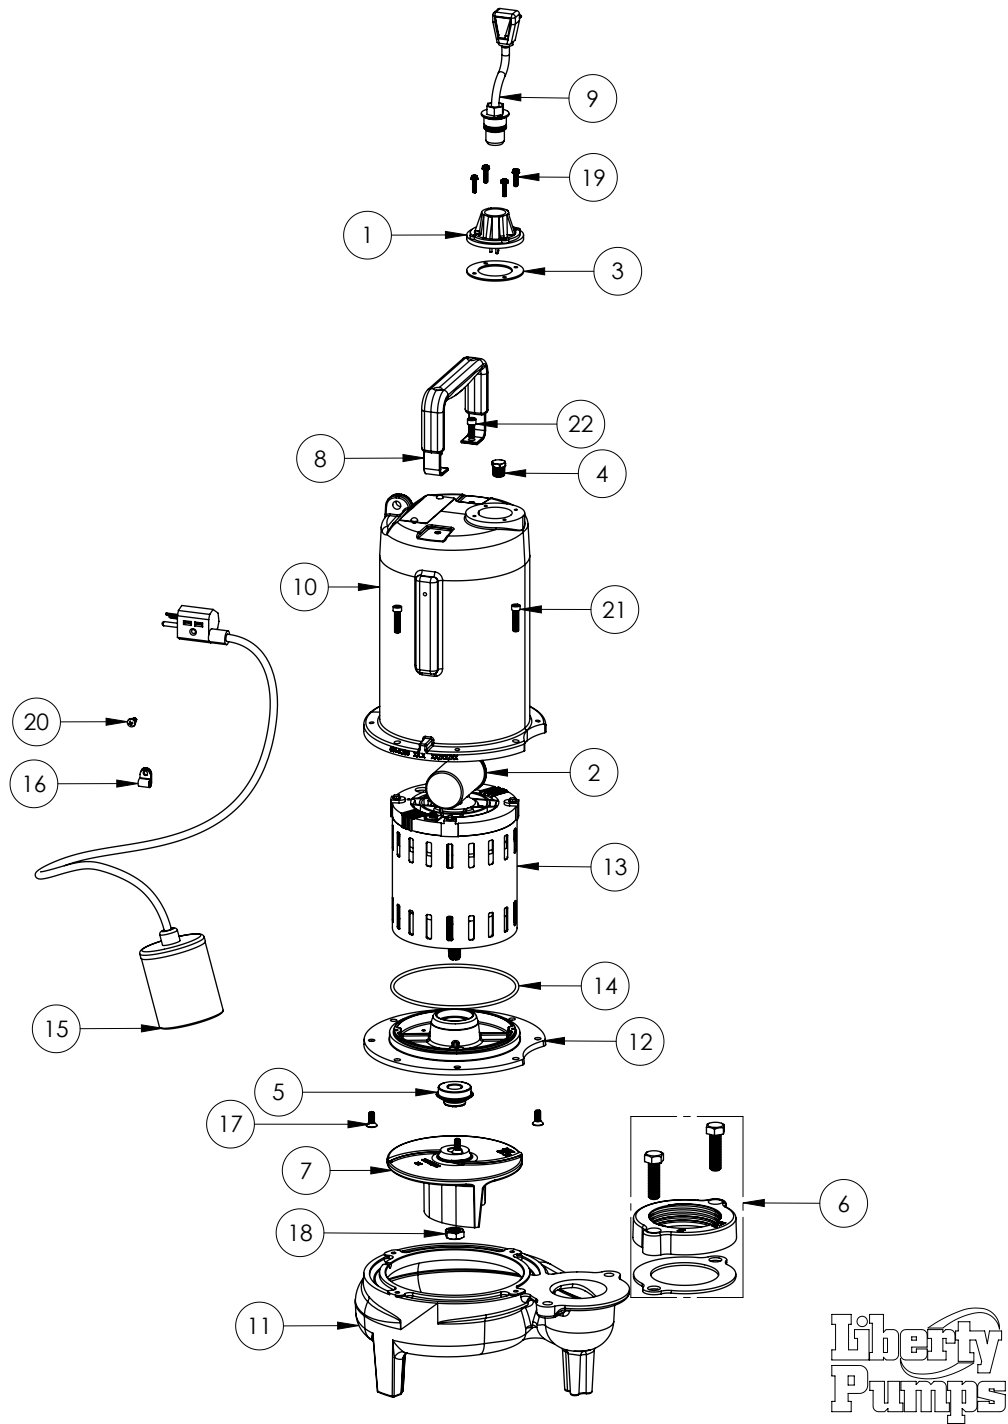

LE102A3-3 (B71)

LE102A3-3 (B71)

#	PART #	DESCRIPTION	QTY	Note
1	K001216	5619000, CORDPLATE	1	
2	51190F0	CAPACITOR	1	
3	5060000	CORD PLATE GASKET	1	
4	5071000	BRASS OIL PLUG	1	
5	5120000	5/8 INCH UNITIZED SHAFT SEAL	1	[1]
6	K001222	3" DISCHARGE KIT	1	
7	K001486	5131000 IMPELLER KIT, INCLUDES 1/2" JAM NUT	1	
8	3411200	HANDLE	1	
9	K001356	POWER CORD, 35FT.	1	
10	531400R	MOTOR COVER	1	
11	531500R	VOLUTE HOUSING	1	
12	53260AR	MOTOR PLATE	1	
13	5343200	MOTOR - B71	1	
14	5617000	O-RING	1	
15	K001444	61290C0, 230V 35' SWITCH, INCLUDES CLAMP AND SCREW	1	
16	8014000	CABLE CLAMP	1	
17	8018000	1/4-20 x 5/8 SLOTTED FLAT HEAD BOLT	4	
18	8046000	1/2-20 HEX STAINLESS STEEL JAM NUT	1	
19	8064000	#8-32 x 5/8 HEX WASHER HEAD SCREW	4	
20	8082000	#10-24 x 3/8 EPOXY LOCK SCREW	1	
21	8091000	1/4-20 x 1 HEX SOCKET HEAD BOLT	4	
22	8103000	SCREW 1/4-20x5/8" HX SKT SS	1	

PART NOTES:

[1] - Part requires factory authorized service. Contact Liberty Pumps at 1-800-543-2550