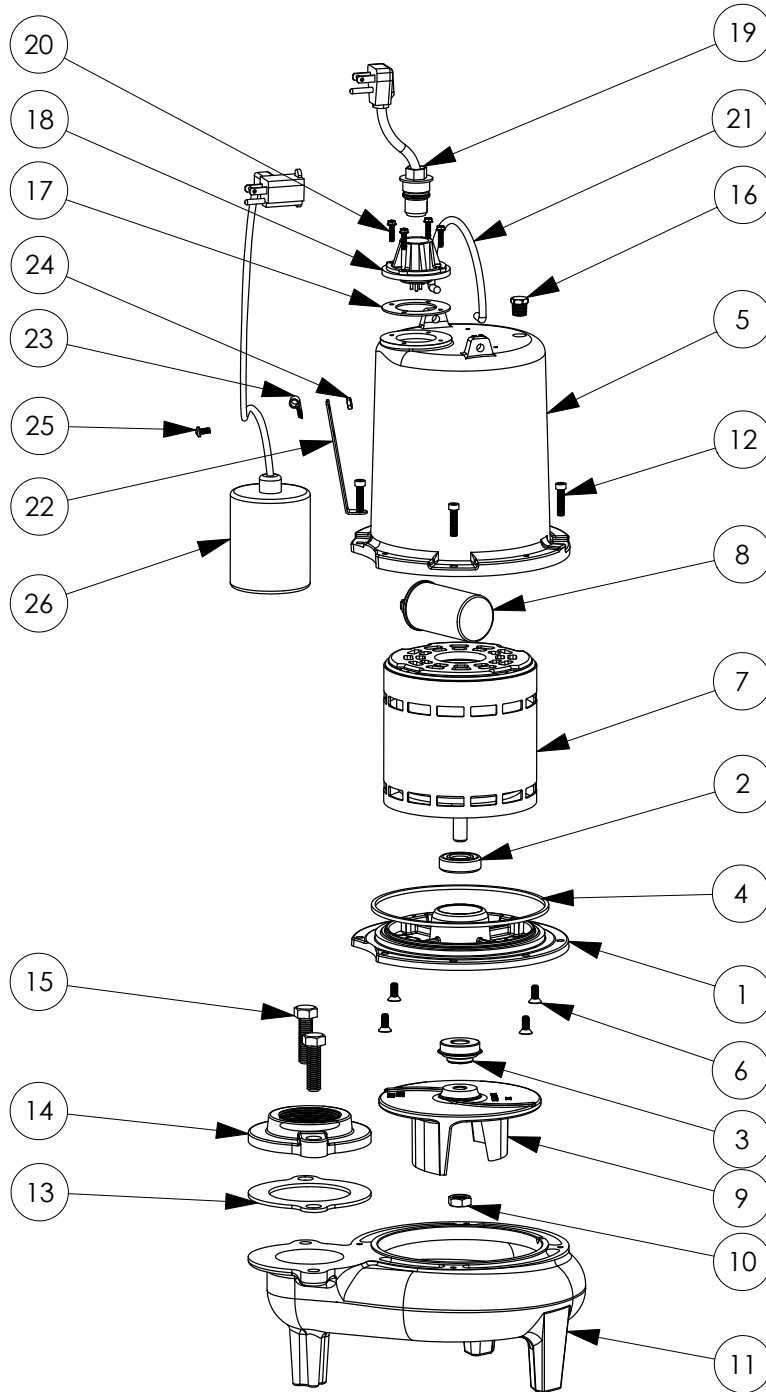

LE102A2 (B10)

**LE102A2****LE102A2 (B10)**

#	PART #	DESCRIPTION	QTY	Note
1	510100R	MOTOR SUPPORT PLATE	1	
2	5124000	BEARING	1	
3	5120000	5/8 INCH UNITIZED SHAFT SEAL	1	[1]
4	5107000	MOTOR COVER SEALRING	1	[1]
5	527700R	MOTOR COVER	1	
6	8018000	1/4-20 x 5/8 SLOTTED FLAT HEAD BOLT	4	
7	5343000	MOTOR	1	
8	51190F0	CAPACITOR	1	
9	K001486	5131000 IMPELLER KIT, INCLUDES 1/2" JAM NUT	1	
10	8046000	1/2-20 HEX STAINLESS STEEL JAM NUT	1	
11	510200R	VOLUTE HOUSING	1	
12	8091000	1/4-20 x 1 HEX SOCKET HEAD BOLT	4	
13	5129000	FLANGE GASKET, FITS 2" OR 3"	1	
14	K001221	2" DISCHARGE KIT	1	
15	8037000	1/2-13 x 1-3/4 STAINLESS STEEL BOLT	2	
16	5071000	BRASS OIL PLUG	1	
17	5060000	CORD PLATE GASKET	1	
18	5014000	CORD PLATE	1	
19	K001058	POWER CORD, 10FT. 230V	1	
20	8064000	#8-32 x 5/8 HEX WASHER HEAD SCREW	4	
21	K001095	STAINLESS STEEL HANDLE	1	
22	5070000	FLOAT SWITCH SUPPORT	1	
23	8014000	CABLE CLAMP	1	
24	8002000	#10-24 STAINLESS STEEL HEX	1	
25	8082000	#10-24 x 3/8 EPOXY LOCK SCREW	1	
26	K001019	61140A0 PUMP SWITCH, 10' 230V, INCLUDES MOUNTING HARDWARE	1	