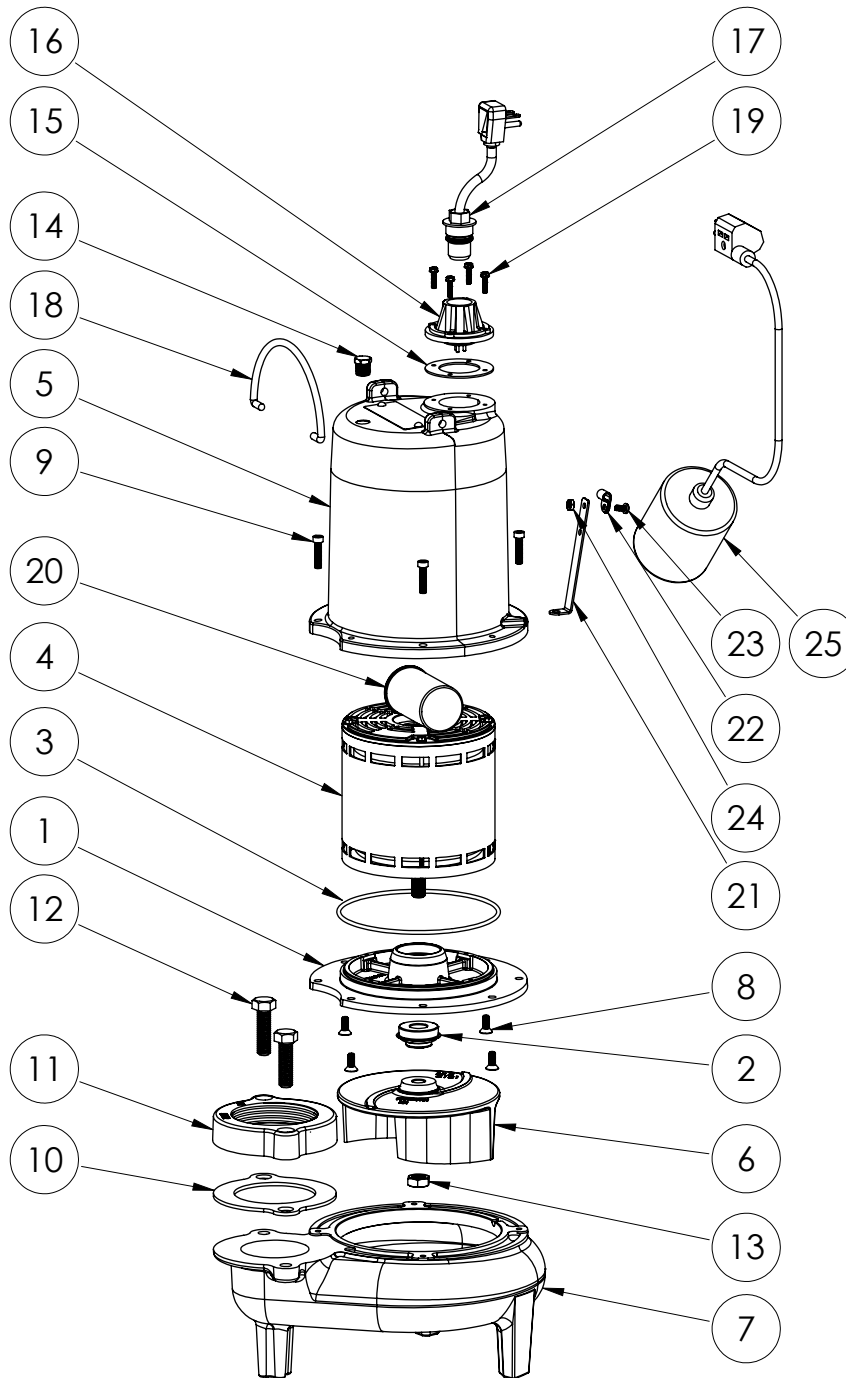

LE102A3

LE102A3 (B61)

LE102A3B61

LE102A3

LE102A3 (B61)

#	PART #	DESCRIPTION	QTY	Note
1	532600R	MOTOR SUPPORT PLATE	1	
2	5120000	5/8 INCH UNITIZED SHAFT SEAL	1	[1]
3	5617000	O-RING	1	
4	5343000	MOTOR	1	
5	531400R	MOTOR COVER	1	
6	K001486	5131000 IMPELLER KIT, INCLUDES 1/2" JAM NUT	1	
7	531500R	VOLUTE HOUSING	1	
8	8018000	1/4-20 x 5/8 SLOTTED FLAT HEAD BOLT	4	
9	8091000	1/4-20 x 1 HEX SOCKET HEAD BOLT	4	
10	5129000	FLANGE GASKET, FITS 2" OR 3"	1	
11	K001222	3" DISCHARGE KIT	1	
12	8037000	1/2-13 x 1-3/4 STAINLESS STEEL BOLT	2	
13	8046000	1/2-20 HEX STAINLESS STEEL JAM NUT	1	
14	5071000	BRASS OIL PLUG	1	
15	5060000	CORD PLATE GASKET	1	
16	5014000	CORD PLATE	1	
17	K001058	POWER CORD, 10FT. 230V	1	
18	K001095	STAINLESS STEEL HANDLE	1	
19	8064000	#8-32 x 5/8 HEX WASHER HEAD SCREW	4	
20	51190F0	CAPACITOR	1	
21	5070000	FLOAT SWITCH SUPPORT	1	
22	8014000	CABLE CLAMP	1	
23	8082000	#10-24 x 3/8 EPOXY LOCK SCREW	1	
24	8002000	#10-24 STAINLESS STEEL HEX	1	
25	K001019	61140A0 PUMP SWITCH, 10' 230V, INCLUDES MOUNTING HARDWARE	1	

PART NOTES:

[1] - Part requires factory authorized service. Contact Liberty Pumps at 1-800-543-2550