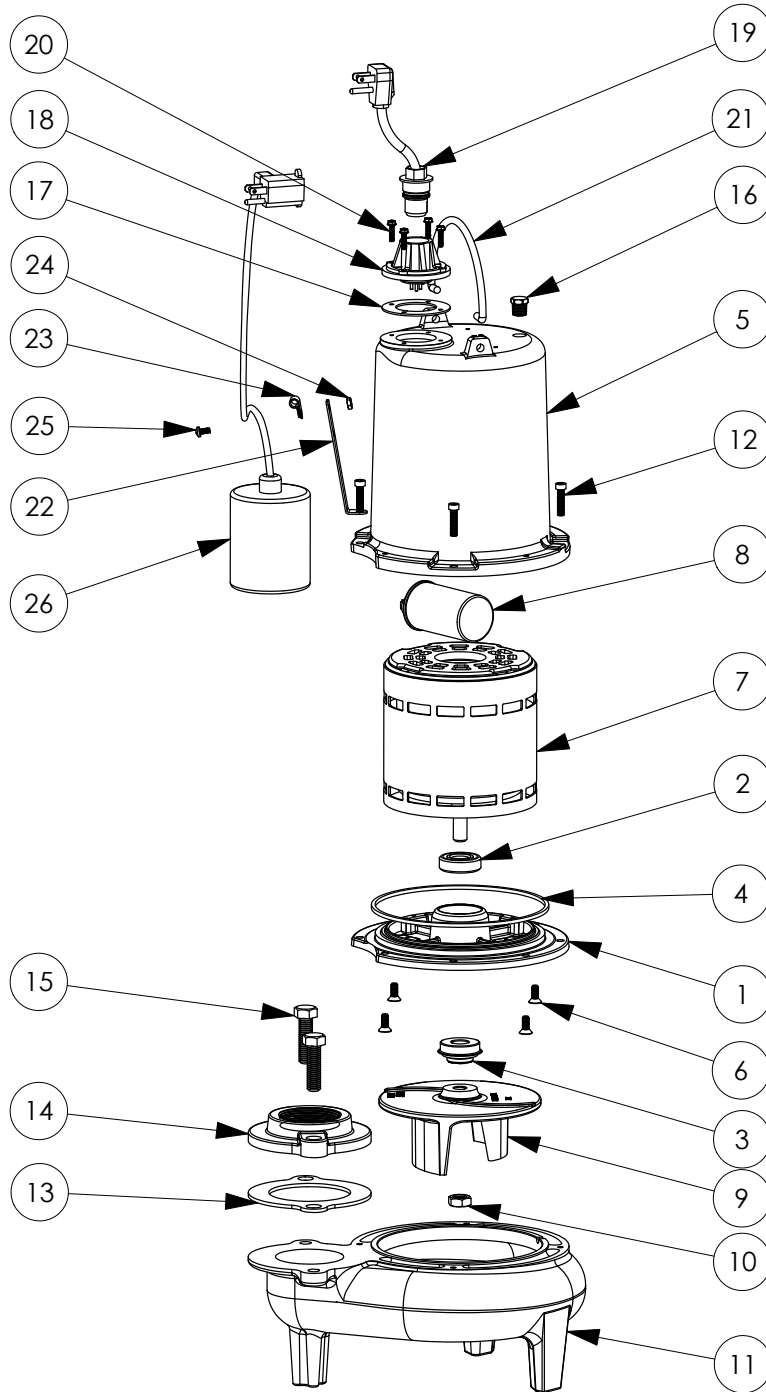

LE102A2-2 (B10)

LE102A2-2

LE102A2-2 (B10)

#	PART #	DESCRIPTION	QTY	Note
1	510100R	MOTOR SUPPORT PLATE	1	
2	5124000	BEARING	1	
3	5120000	5/8 INCH UNITIZED SHAFT SEAL	1	[1]
4	5107000	MOTOR COVER SEALRING	1	[1]
5	527700R	MOTOR COVER	1	
6	8018000	1/4-20 x 5/8 SLOTTED FLAT HEAD BOLT	4	
7	5343000	MOTOR	1	
8	51190F0	CAPACITOR	1	
9	K001486	5131000 IMPELLER KIT, INCLUDES 1/2" JAM NUT	1	
10	8046000	1/2-20 HEX STAINLESS STEEL JAM NUT	1	
11	510200R	VOLUTE HOUSING	1	
12	8091000	1/4-20 x 1 HEX SOCKET HEAD BOLT	4	
13	5129000	FLANGE GASKET, FITS 2" OR 3"	1	
14	K001221	2" DISCHARGE KIT	1	
15	8037000	1/2-13 x 1-3/4 STAINLESS STEEL BOLT	2	
16	5071000	BRASS OIL PLUG	1	
17	5060000	CORD PLATE GASKET	1	
18	5014000	CORD PLATE	1	
19	K001059	POWER CORD, 230V, 25 FOOT CORD	1	
20	8064000	#8-32 x 5/8 HEX WASHER HEAD SCREW	4	
21	K001095	STAINLESS STEEL HANDLE	1	
22	5070000	FLOAT SWITCH SUPPORT	1	
23	8014000	CABLE CLAMP	1	
24	8002000	#10-24 STAINLESS STEEL HEX	1	
25	8082000	#10-24 x 3/8 EPOXY LOCK SCREW	1	
26	K001062	PUMP SWITCH, 25FT. INCLUDES MOUNTING HARDWARE	1	

PART NOTES:

[1] - Part requires factory authorized service. Contact Liberty Pumps at 1-800-543-2550