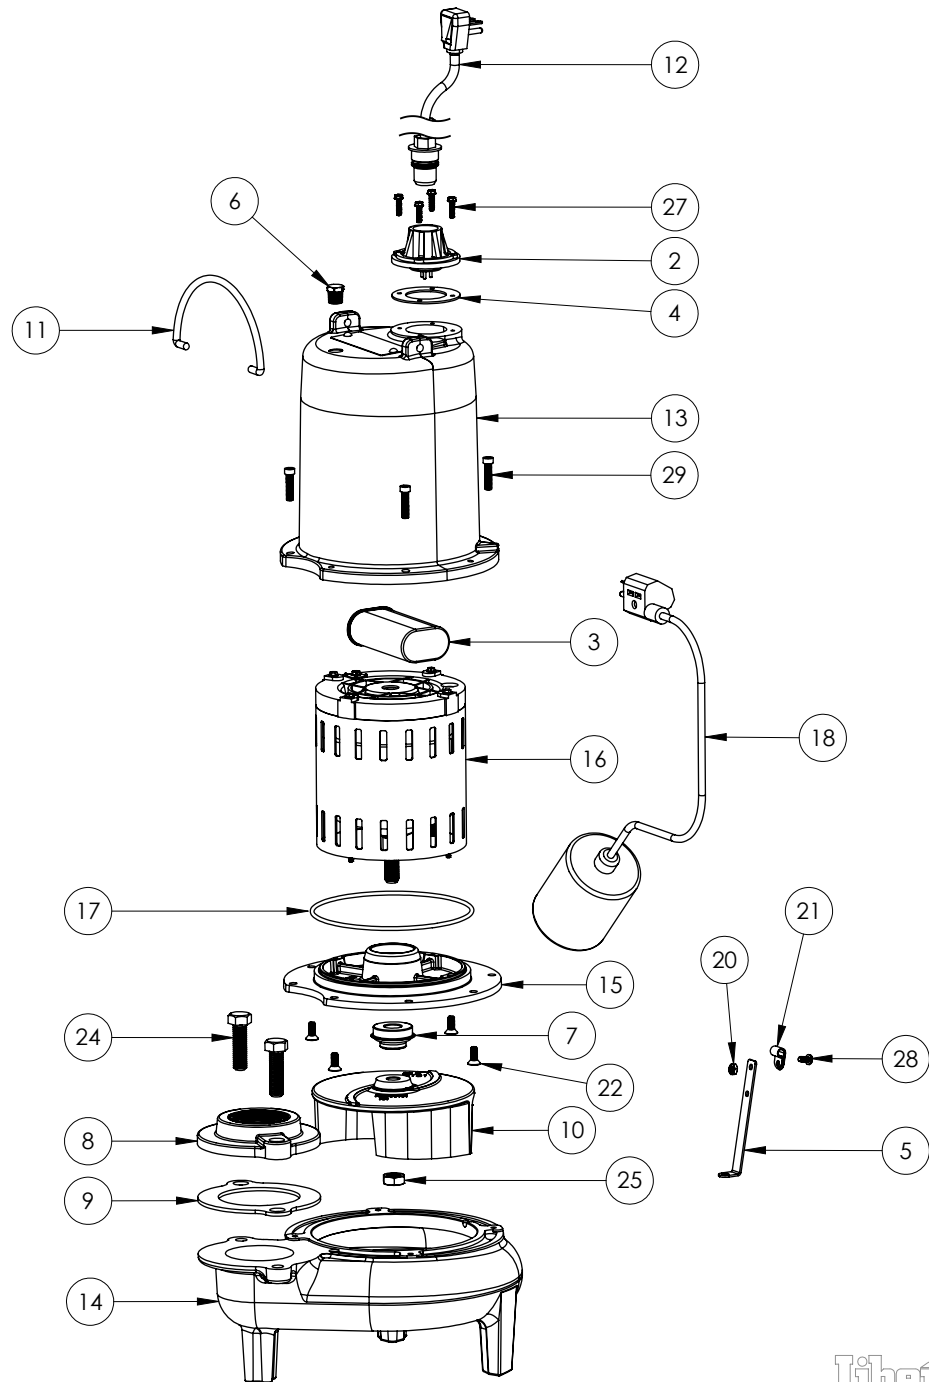

LE102A2 (B62)

LE102A2

LE102A2 (B62)

#	PART #	DESCRIPTION	QTY	Note
2	5014000	CORD PLATE	1	
3	51190F0	CAPACITOR	1	
4	5060000	CORD PLATE GASKET	1	
5	5070000	FLOAT SWITCH SUPPORT	1	
6	5071000	BRASS OIL PLUG	1	
7	5120000	5/8 INCH UNITIZED SHAFT SEAL	1	[1]
8	K001221	2" DISCHARGE KIT	1	
9	5129000	FLANGE GASKET, FITS 2" OR 3"	1	
10	K001486	5131000 IMPELLER KIT, INCLUDES 1/2" JAM NUT	1	
11	K001095	STAINLESS STEEL HANDLE	1	
12	K001058	POWER CORD, 10FT. 230V	1	
13	531400R	MOTOR COVER	1	
14	531500R	VOLUTE HOUSING	1	
15	53260B0	MOTOR PLATE	1	[1]
16	5332000	MOTOR	1	[1]
17	5617000	O-RING	1	
18	K001019	61140A0 PUMP SWITCH, 10' 230V, INCLUDES MOUNTING HARDWARE	1	
20	8002000	#10-24 STAINLESS STEEL HEX	1	
21	8014000	CABLE CLAMP	1	
22	8018000	1/4-20 x 5/8 SLOTTED FLAT HEAD BOLT	4	
24	8037000	1/2-13 x 1-3/4 STAINLESS STEEL BOLT	2	
25	8046000	1/2-20 HEX STAINLESS STEEL JAM NUT	1	
27	8064000	#8-32 x 5/8 HEX WASHER HEAD SCREW	4	
28	8082000	#10-24 x 3/8 EPOXY LOCK SCREW	1	
29	8091000	1/4-20 x 1 HEX SOCKET HEAD BOLT	4	

PART NOTES:

[1] - Part requires factory authorized service. Contact Liberty Pumps at 1-800-543-2550