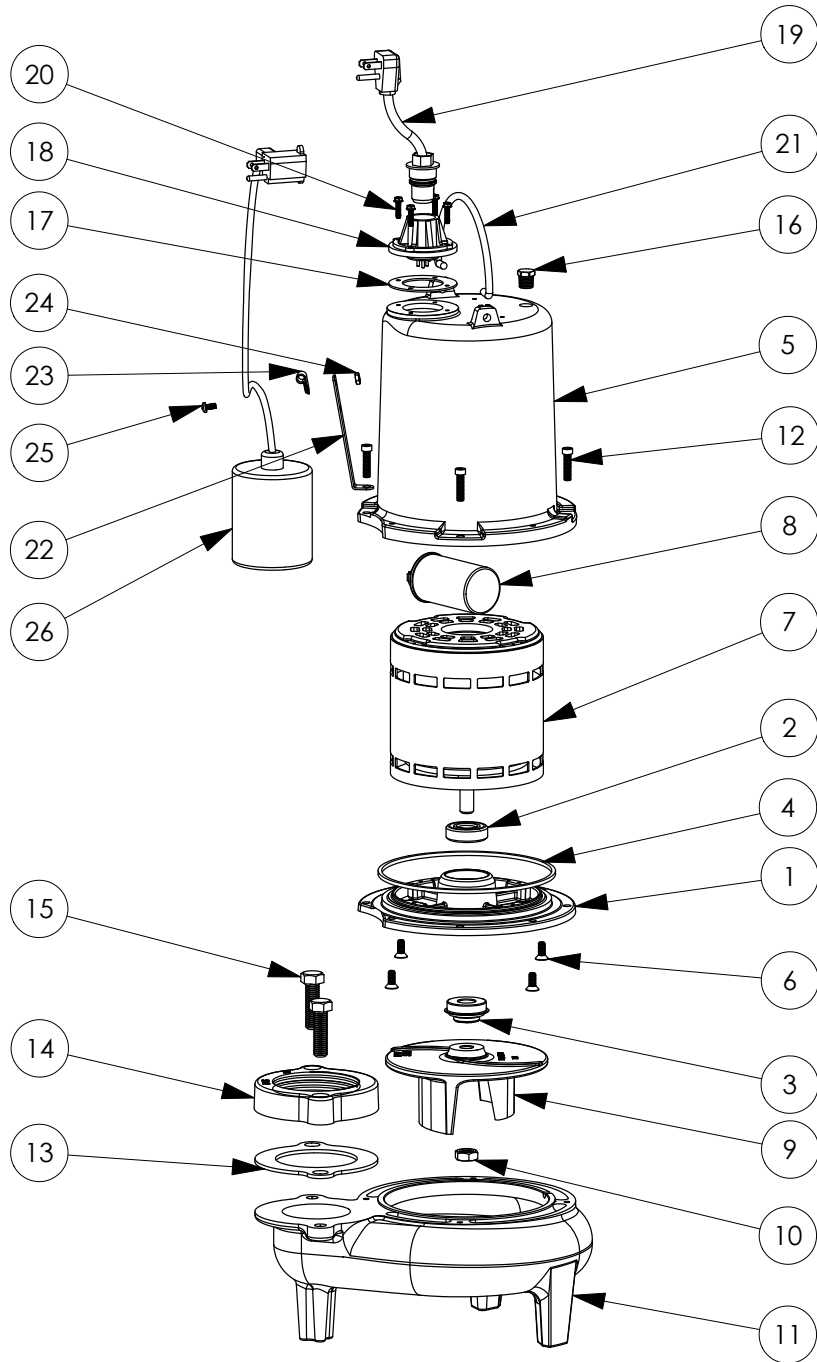

LE102A3

LE102A3 (B10)

LE102A3

LE102A3 (B10)

#	PART #	DESCRIPTION	QTY	Note
1	510100R	MOTOR SUPPORT PLATE	1	
2	5124000	BEARING	1	
3	5120000	5/8 INCH UNITIZED SHAFT SEAL	1	[1]
4	5107000	MOTOR COVER SEALRING	1	[1]
5	527700R	MOTOR COVER	1	
6	8018000	1/4-20 x 5/8 SLOTTED FLAT HEAD BOLT	4	
7	5343000	MOTOR	1	
8	51190F0	CAPACITOR	1	
9	K001486	5131000 IMPELLER KIT, INCLUDES 1/2" JAM NUT	1	
10	8046000	1/2-20 HEX STAINLESS STEEL JAM NUT	1	
11	510200R	VOLUTE HOUSING	1	
12	8091000	1/4-20 x 1 HEX SOCKET HEAD BOLT	4	
13	5129000	FLANGE GASKET, FITS 2" OR 3"	1	
14	K001222	3" DISCHARGE KIT	1	
15	8037000	1/2-13 x 1-3/4 STAINLESS STEEL BOLT	2	
16	5071000	BRASS OIL PLUG	1	
17	5060000	CORD PLATE GASKET	1	
18	5014000	CORD PLATE	1	
19	K001058	POWER CORD, 10FT. 230V	1	
20	8064000	#8-32 x 5/8 HEX WASHER HEAD SCREW	4	
21	K001095	STAINLESS STEEL HANDLE	1	
22	5070000	FLOAT SWITCH SUPPORT	1	
23	8014000	CABLE CLAMP	1	
24	8002000	#10-24 STAINLESS STEEL HEX	1	
25	8082000	#10-24 x 3/8 EPOXY LOCK SCREW	1	
26	K001019	61140A0 PUMP SWITCH, 10' 230V, INCLUDES MOUNTING HARDWARE	1	

PART NOTES:

[1] - Part requires factory authorized service. Contact Liberty Pumps at 1-800-543-2550