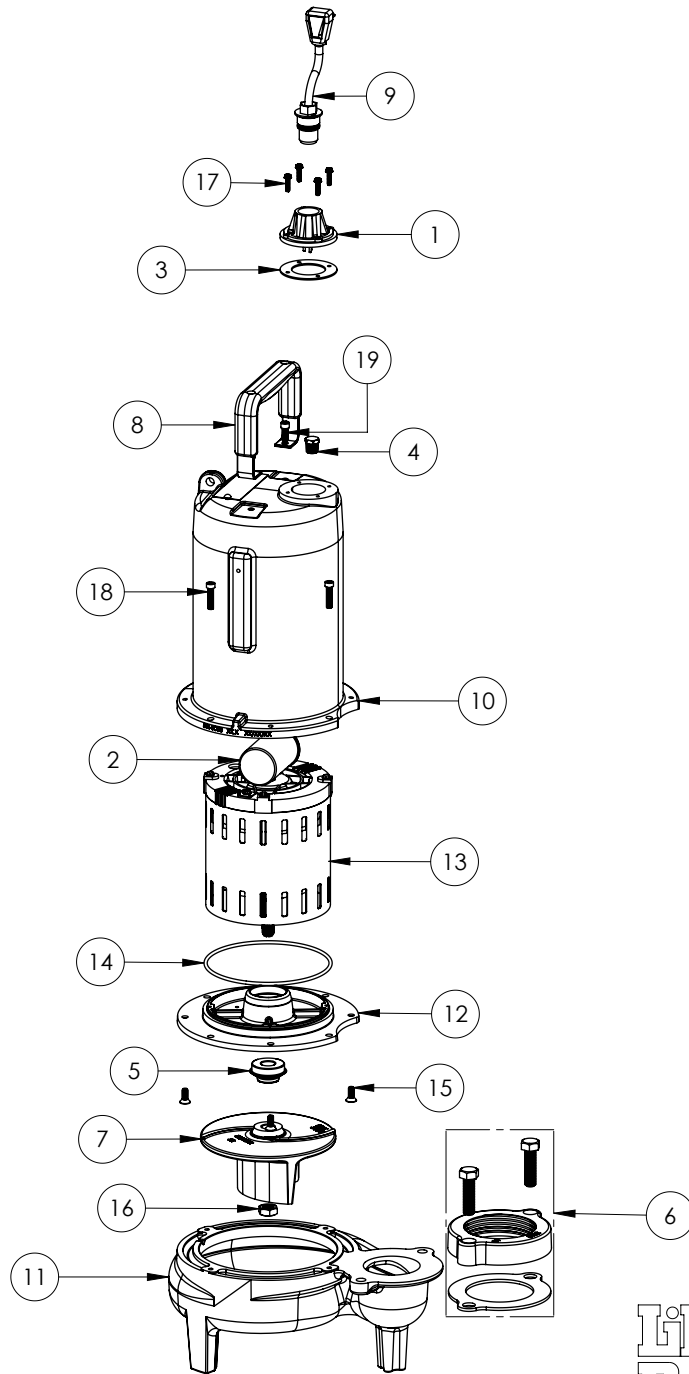

# LE102M3 (B71)

Liberty  
Pumps

**LE102M3****LE102M3 (B71)**

#	PART #	DESCRIPTION	QTY	Note
1	5014000	CORD PLATE	1	
2	51190F0	CAPACITOR	1	
3	5060000	CORD PLATE GASKET	1	
4	5071000	BRASS OIL PLUG	1	
5	5120000	5/8 INCH UNITIZED SHAFT SEAL	1	[1]
6	K001222	3" DISCHARGE KIT	1	
7	K001486	5131000 IMPELLER KIT, INCLUDES 1/2" JAM NUT	1	
8	3411200	HANDLE	1	
9	K001058	POWER CORD, 10FT. 230V	1	
10	531400R	MOTOR COVER	1	
11	531500R	VOLUTE HOUSING	1	
12	53260AR	MOTOR PLATE	1	
13	5343200	MOTOR - B71	1	
14	5617000	O-RING	1	
15	8018000	1/4-20 x 5/8 SLOTTED FLAT HEAD BOLT	4	
16	8046000	1/2-20 HEX STAINLESS STEEL JAM NUT	1	
17	8064000	#8-32 x 5/8 HEX WASHER HEAD SCREW	4	
18	8091000	1/4-20 x 1 HEX SOCKET HEAD BOLT	4	
19	8103000	SCREW 1/4-20x5/8" HX SKT SS	2	

**PART NOTES:**

[1] - Part requires factory authorized service. Contact Liberty Pumps at 1-800-543-2550

LE102M3 (B72)

**LE102M3****LE102M3 (B72)**

#	PART #	DESCRIPTION	QTY	Note
1	5014000	CORD PLATE	1	
2	51190F0	CAPACITOR	1	
3	5060000	CORD PLATE GASKET	1	
4	50710A0	PIPE PLUG, 1/4" HEX HD BRASS NPTF	1	
5	5120000	5/8 INCH UNITIZED SHAFT SEAL	1	[1]
6	K001222	3" DISCHARGE KIT	1	
7	K001486	5131000 IMPELLER KIT, INCLUDES 1/2" JAM NUT	1	
8	3411200	HANDLE	1	
9	K001058	POWER CORD, 10FT. 230V	1	
10	531400R	MOTOR COVER	1	
11	531500R	VOLUTE HOUSING	1	
12	53260BR	MOTOR SUPPORT PLATE	1	
13	5332000	MOTOR	1	[1]
14	5617000	O-RING	1	
15	8018000	1/4-20 x 5/8 SLOTTED FLAT HEAD BOLT	4	
16	8046000	1/2-20 HEX STAINLESS STEEL JAM NUT	1	
17	8064000	#8-32 x 5/8 HEX WASHER HEAD SCREW	4	
18	8091000	1/4-20 x 1 HEX SOCKET HEAD BOLT	4	
19	8103000	SCREW 1/4-20x5/8" HX SKT SS	2	