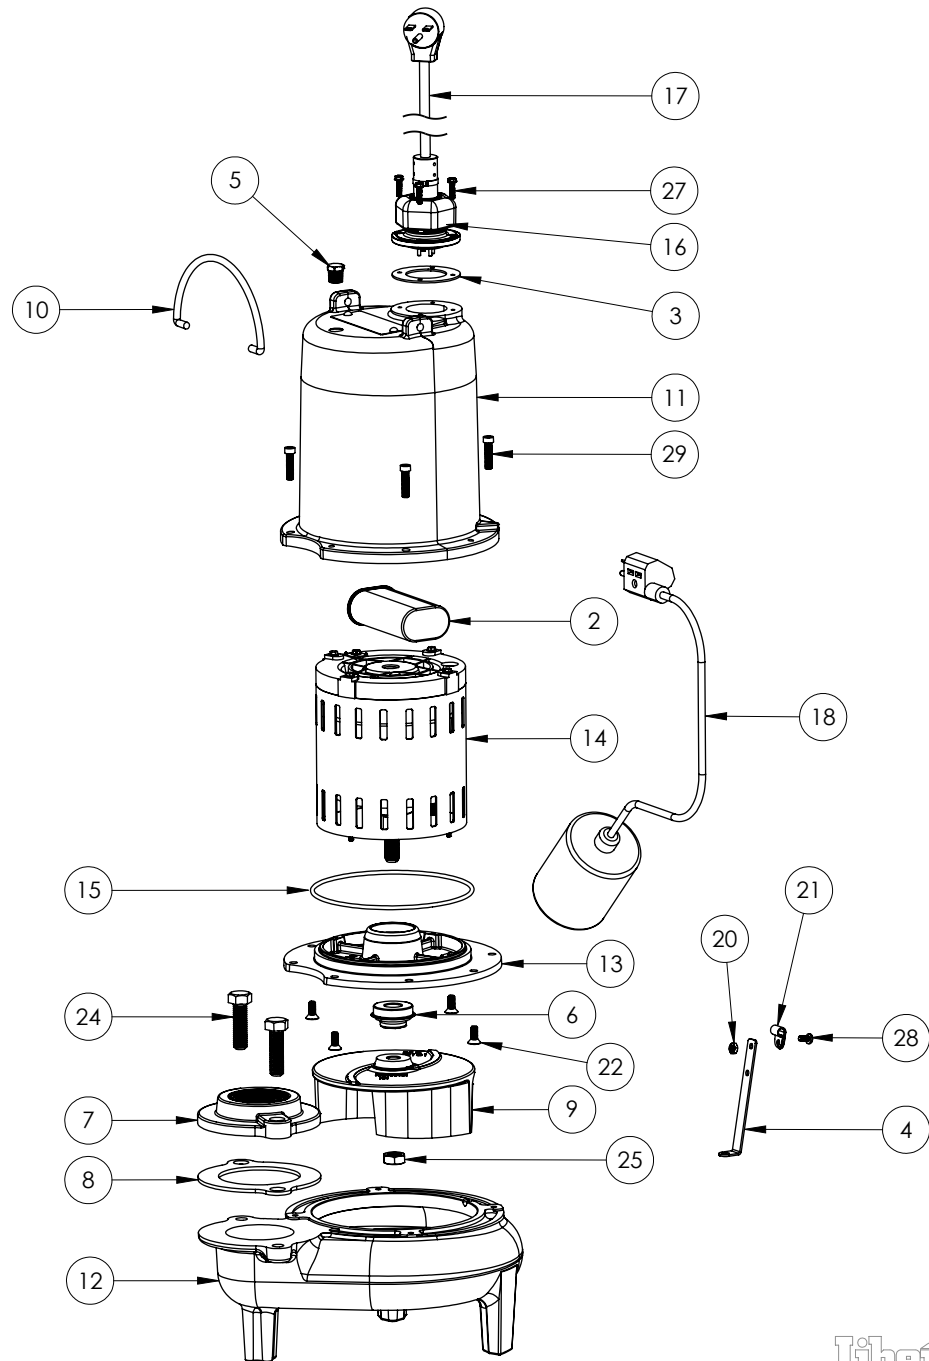

LE102A2-3 (B62)

LE102A2-3 (B62)

#	PART #	DESCRIPTION	QTY	Note
2	51190F0	CAPACITOR	1	
3	5060000	CORD PLATE GASKET	1	
4	5070000	FLOAT SWITCH SUPPORT	1	
5	5071000	BRASS OIL PLUG	1	
6	5120000	5/8 INCH UNITIZED SHAFT SEAL	1	[1]
7	K001221	2" DISCHARGE KIT	1	
8	5129000	FLANGE GASKET, FITS 2" OR 3"	1	
9	K001486	5131000 IMPELLER KIT, INCLUDES 1/2" JAM NUT	1	
10	K001095	STAINLESS STEEL HANDLE	1	
11	531400R	MOTOR COVER	1	
12	531500R	VOLUTE HOUSING	1	
13	53260B0	MOTOR PLATE	1	[1]
14	5332000	MOTOR	1	[1]
15	5617000	O-RING	1	
16	K001216	5619000, CORDPLATE	1	
17	K001356	POWER CORD, 35FT.	1	
18	K001062	PUMP SWITCH, 25FT. INCLUDES MOUNTING HARDWARE	1	
20	8002000	#10-24 STAINLESS STEEL HEX	1	
21	8014000	CABLE CLAMP	1	
24	8037000	1/2-13 x 1-3/4 STAINLESS STEEL BOLT	2	
25	8046000	1/2-20 HEX STAINLESS STEEL JAM NUT	1	
27	8064000	#8-32 x 5/8 HEX WASHER HEAD SCREW	4	
28	8082000	#10-24 x 3/8 EPOXY LOCK SCREW	1	
29	8091000	1/4-20 x 1 HEX SOCKET HEAD BOLT	4	

PART NOTES:

[1] - Part requires factory authorized service. Contact Liberty Pumps at 1-800-543-2550