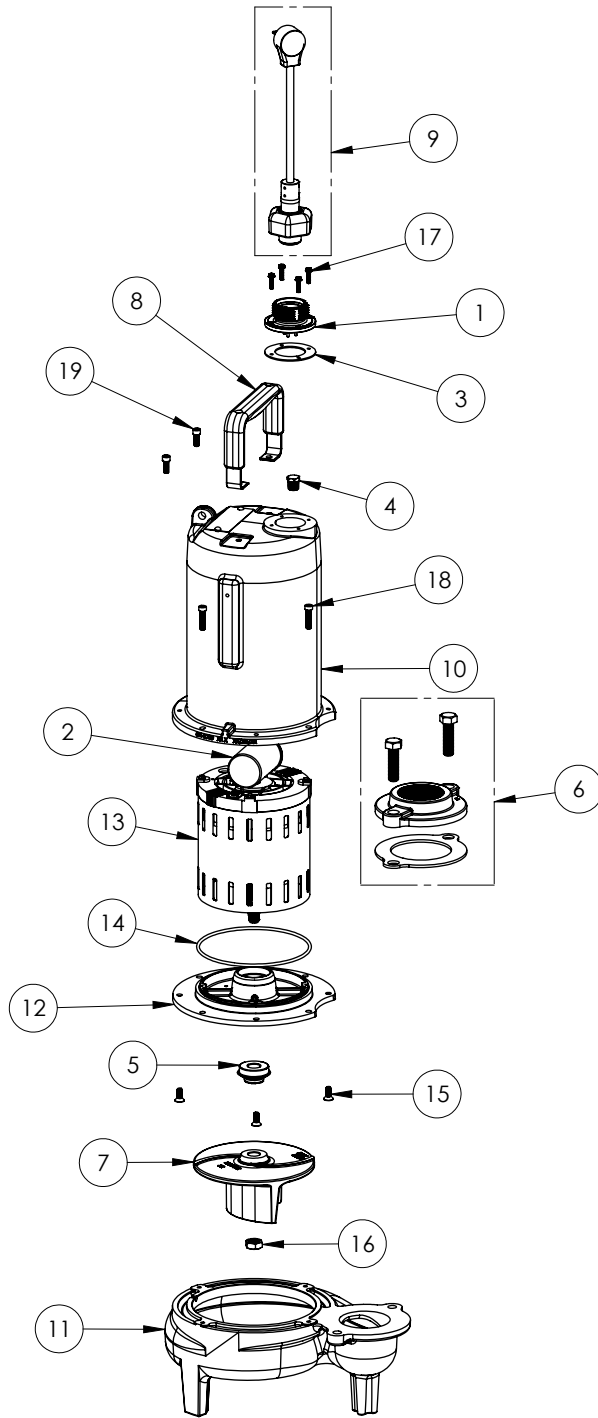

**PART NOTES:**

[1] - Part requires factory authorized service. Contact Liberty Pumps at 1-800-543-2550

LE102M2-3 (B71)

**LE102M2-3****LE102M2-3 (B71)**

#	PART #	DESCRIPTION	QTY	Note
1	K001216	5619000, CORDPLATE	1	
2	51190F0	CAPACITOR	1	
3	5060000	CORD PLATE GASKET	1	
4	5071000	BRASS OIL PLUG	1	
5	5120000	5/8 INCH UNITIZED SHAFT SEAL	1	[1]
6	K001221	2" DISCHARGE KIT	1	
7	K001486	5131000 IMPELLER KIT, INCLUDES 1/2" JAM NUT	1	
8	3411200	HANDLE	1	
9	K001356	POWER CORD, 35FT.	1	
10	531400R	MOTOR COVER	1	
11	531500R	VOLUTE HOUSING	1	
12	53260AR	MOTOR PLATE	1	
13	5343200	MOTOR - B71	1	
14	5617000	O-RING	1	
15	8018000	1/4-20 x 5/8 SLOTTED FLAT HEAD BOLT	4	
16	8046000	1/2-20 HEX STAINLESS STEEL JAM NUT	1	
17	8064000	#8-32 x 5/8 HEX WASHER HEAD SCREW	4	
18	8091000	1/4-20 x 1 HEX SOCKET HEAD BOLT	4	
19	8103000	SCREW 1/4-20x5/8" HX SKT SS		

**PART NOTES:**

[1] - Part requires factory authorized service. Contact Liberty Pumps at 1-800-543-2550

LE102M2-3 (B72)

**LE102M2-3****LE102M2-3 (B72)**

#	PART #	DESCRIPTION	QTY	Note
1	K001216	5619000, CORDPLATE	1	
2	51190F0	CAPACITOR	1	
3	5060000	CORD PLATE GASKET	1	
4	50710A0	PIPE PLUG, 1/4" HEX HD BRASS NPTF	1	
5	5120000	5/8 INCH UNITIZED SHAFT SEAL	1	[1]
6	K001221	2" DISCHARGE KIT	1	
7	K001486	5131000 IMPELLER KIT, INCLUDES 1/2" JAM NUT	1	
8	3411200	HANDLE	1	
9	K001356	POWER CORD, 35FT.	1	
11	531500R	VOLUTE HOUSING	1	
10	531400R	MOTOR COVER	1	
12	53260BR	MOTOR SUPPORT PLATE	1	
13	5332000	MOTOR	1	[1]
14	5617000	O-RING	1	
15	8018000	1/4-20 x 5/8 SLOTTED FLAT HEAD BOLT	4	
16	8046000	1/2-20 HEX STAINLESS STEEL JAM NUT	1	
17	8064000	#8-32 x 5/8 HEX WASHER HEAD SCREW	4	
18	8091000	1/4-20 x 1 HEX SOCKET HEAD BOLT	4	
19	8103000	SCREW 1/4-20x5/8" HX SKT SS	2	