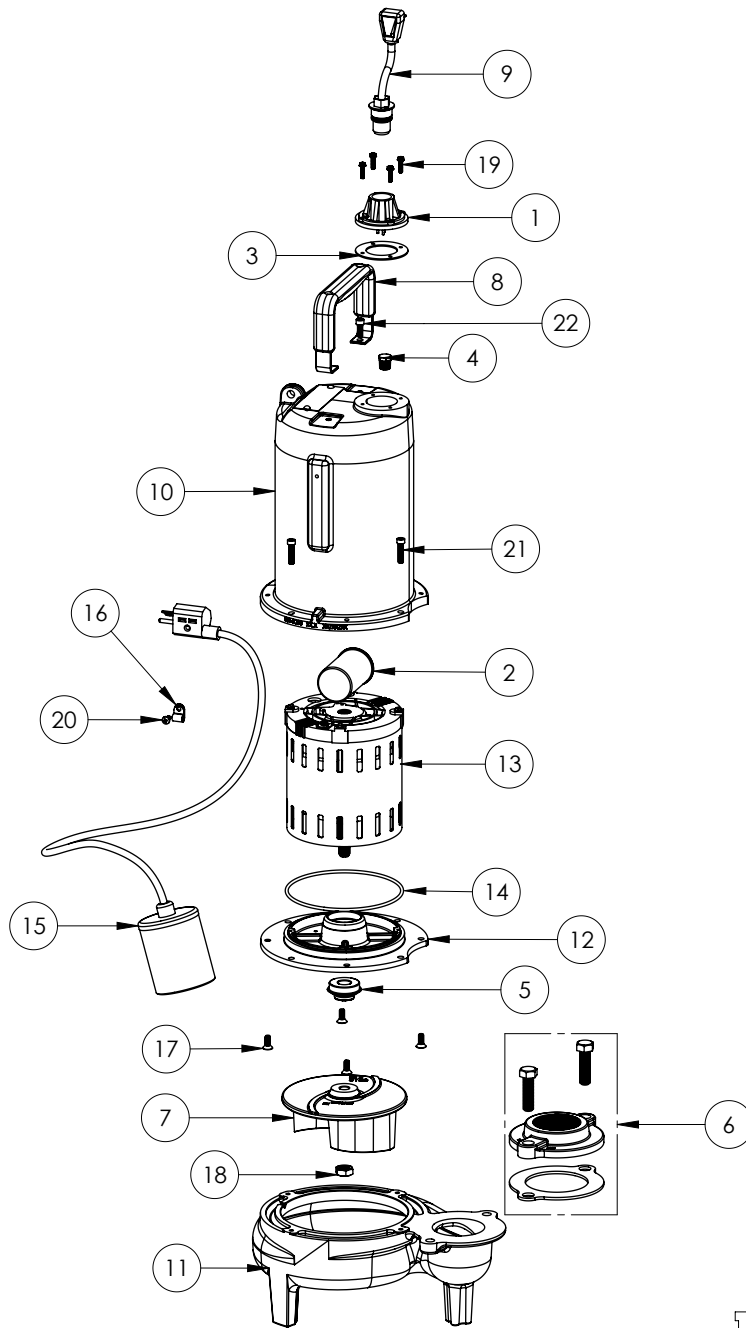

# LE102A2 (B71)

Liberty  
Pumps

**LE102A2****LE102A2 (B71)**

#	PART #	DESCRIPTION	QTY	Note
1	5014000	CORD PLATE	1	
2	51190F0	CAPACITOR	1	
3	5060000	CORD PLATE GASKET	1	
4	5071000	BRASS OIL PLUG	1	
5	5120000	5/8 INCH UNITIZED SHAFT SEAL	1	[1]
6	K001221	2" DISCHARGE KIT	1	
7	K001486	5131000 IMPELLER KIT, INCLUDES 1/2" JAM NUT	1	
8	3411200	HANDLE	1	
9	K001058	POWER CORD, 10FT. 230V	1	
10	531400R	MOTOR COVER	1	
11	531500R	VOLUTE HOUSING	1	
12	53260AR	MOTOR PLATE	1	
13	5343200	MOTOR - B71	1	
14	5617000	O-RING	1	
15	K001019	61140A0 PUMP SWITCH, 10' 230V, INCLUDES MOUNTING HARDWARE	1	
16	8067000	CABLE CLAMP	1	
17	8018000	1/4-20 x 5/8 SLOTTED FLAT HEAD BOLT	4	
18	8046000	1/2-20 HEX STAINLESS STEEL JAM NUT	1	
19	8064000	#8-32 x 5/8 HEX WASHER HEAD SCREW	4	
20	8082000	#10-24 x 3/8 EPOXY LOCK SCREW	1	
21	8091000	1/4-20 x 1 HEX SOCKET HEAD BOLT	4	
22	8103000	SCREW 1/4-20x5/8" HX SKT SS	2	

**PART NOTES:**

[1] - Part requires factory authorized service. Contact Liberty Pumps at 1-800-543-2550

LE102A2 (B72)

**LE102A2****LE102A2 (B72)**

#	PART #	DESCRIPTION	QTY	Note
1	5014000	CORD PLATE	1	
2	51190F0	CAPACITOR	1	
3	5060000	CORD PLATE GASKET	1	
4	50710A0	PIPE PLUG, 1/4" HEX HD BRASS NPTF	1	
5	5120000	5/8 INCH UNITIZED SHAFT SEAL	1	[1]
6	K001221	2" DISCHARGE KIT	1	
7	K001486	5131000 IMPELLER KIT, INCLUDES 1/2" JAM NUT	1	
8	3411200	HANDLE	1	
9	K001058	POWER CORD, 10FT. 230V	1	
10	531400R	MOTOR COVER	1	
11	531500R	VOLUTE HOUSING	1	
12	53260BR	MOTOR SUPPORT PLATE	1	
13	5332000	MOTOR	1	[1]
14	5617000	O-RING	1	
15	K001019	61140A0 PUMP SWITCH, 10' 230V, INCLUDES MOUNTING HARDWARE	1	
16	8014000	CABLE CLAMP	1	
17	8018000	1/4-20 x 5/8 SLOTTED FLAT HEAD BOLT	4	
18	8046000	1/2-20 HEX STAINLESS STEEL JAM NUT	1	
19	8064000	#8-32 x 5/8 HEX WASHER HEAD SCREW	4	
20	8082000	#10-24 x 3/8 EPOXY LOCK SCREW	1	
21	8091000	1/4-20 x 1 HEX SOCKET HEAD BOLT	4	
22	8103000	SCREW 1/4-20x5/8" HX SKT SS	1	