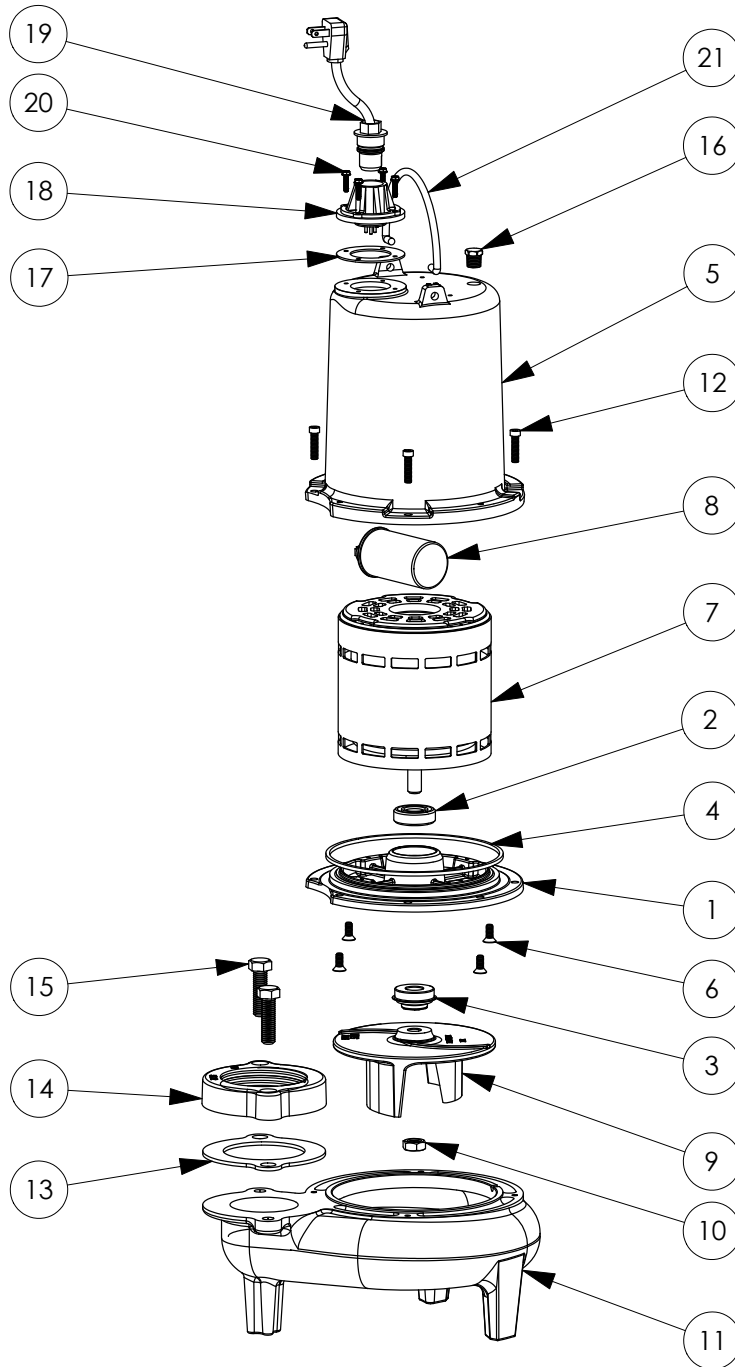

**PART NOTES:**

[1] - Part requires factory authorized service. Contact Liberty Pumps at 1-800-543-2550

LE102M3 (B72)

**LE102M3****LE102M3 (B72)**

#	PART #	DESCRIPTION	QTY	Note
1	5014000	CORD PLATE	1	
2	51190F0	CAPACITOR	1	
3	5060000	CORD PLATE GASKET	1	
4	50710A0	PIPE PLUG, 1/4" HEX HD BRASS NPTF	1	
5	5120000	5/8 INCH UNITIZED SHAFT SEAL	1	[1]
6	K001222	3" DISCHARGE KIT	1	
7	K001486	5131000 IMPELLER KIT, INCLUDES 1/2" JAM NUT	1	
8	3411200	HANDLE	1	
9	K001058	POWER CORD, 10FT. 230V	1	
10	531400R	MOTOR COVER	1	
11	531500R	VOLUTE HOUSING	1	
12	53260BR	MOTOR SUPPORT PLATE	1	
13	5332000	MOTOR	1	[1]
14	5617000	O-RING	1	
15	8018000	1/4-20 x 5/8 SLOTTED FLAT HEAD BOLT	4	
16	8046000	1/2-20 HEX STAINLESS STEEL JAM NUT	1	
17	8064000	#8-32 x 5/8 HEX WASHER HEAD SCREW	4	
18	8091000	1/4-20 x 1 HEX SOCKET HEAD BOLT	4	
19	8103000	SCREW 1/4-20x5/8" HX SKT SS	2	

**PART NOTES:**

[1] - Part requires factory authorized service. Contact Liberty Pumps at 1-800-543-2550

LE102M3-2 (B10)

**LE102M3-2****LE102M3-2 (B10)**

#	PART #	DESCRIPTION	QTY	Note
1	510100R	MOTOR SUPPORT PLATE	1	
2	5124000	BEARING	1	
3	5120000	5/8 INCH UNITIZED SHAFT SEAL	1	[1]
4	5107000	MOTOR COVER SEALRING	1	[1]
5	527700R	MOTOR COVER	1	
6	8018000	1/4-20 x 5/8 SLOTTED FLAT HEAD BOLT	4	
7	5343000	MOTOR	1	
8	51190F0	CAPACITOR	1	
9	K001486	5131000 IMPELLER KIT, INCLUDES 1/2" JAM NUT	1	
10	8046000	1/2-20 HEX STAINLESS STEEL JAM NUT	1	
11	510200R	VOLUTE HOUSING	1	
12	8091000	1/4-20 x 1 HEX SOCKET HEAD BOLT	4	
13	5129000	FLANGE GASKET, FITS 2" OR 3"	1	
14	K001222	3" DISCHARGE KIT	1	
15	8037000	1/2-13 x 1-3/4 STAINLESS STEEL BOLT	2	
16	5071000	BRASS OIL PLUG	1	
17	5060000	CORD PLATE GASKET	1	
18	5014000	CORD PLATE	1	
19	K001059	POWER CORD, 230V, 25 FOOT CORD	1	
20	8064000	#8-32 x 5/8 HEX WASHER HEAD SCREW	4	
21	K001095	STAINLESS STEEL HANDLE	1	