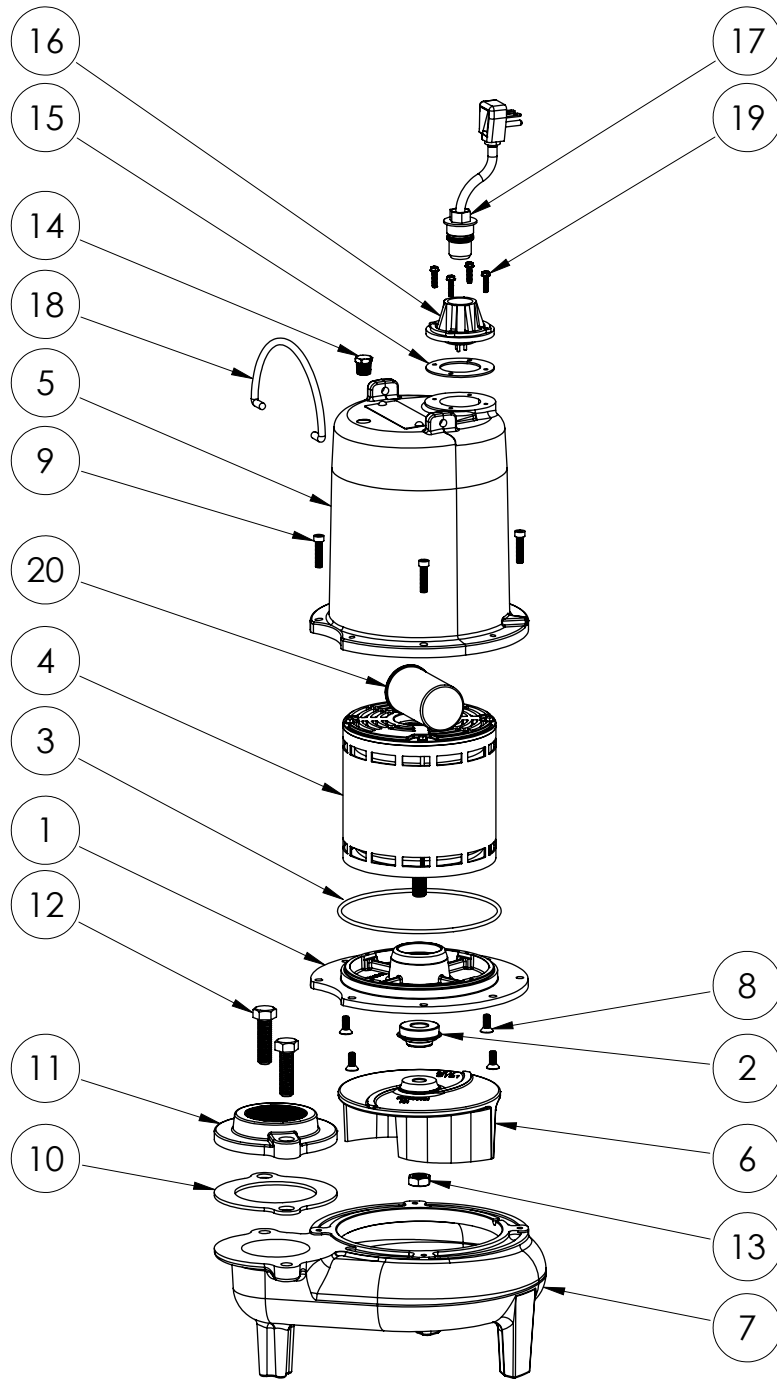

**PART NOTES:**

[1] - Part requires factory authorized service. Contact Liberty Pumps at 1-800-543-2550

LE102M2-2 (B10)

**LE102M2-2****LE102M2-2 (B10)**

#	PART #	DESCRIPTION	QTY	Note
1	510100R	MOTOR SUPPORT PLATE	1	
2	5124000	BEARING	1	
3	5120000	5/8 INCH UNITIZED SHAFT SEAL	1	[1]
4	5107000	MOTOR COVER SEALRING	1	[1]
5	527700R	MOTOR COVER	1	
6	8018000	1/4-20 x 5/8 SLOTTED FLAT HEAD BOLT	4	
7	5343000	MOTOR	1	
8	51190F0	CAPACITOR	1	
9	K001486	5131000 IMPELLER KIT, INCLUDES 1/2" JAM NUT	1	
10	8046000	1/2-20 HEX STAINLESS STEEL JAM NUT	1	
11	510200R	VOLUTE HOUSING	1	
12	8091000	1/4-20 x 1 HEX SOCKET HEAD BOLT	4	
13	5129000	FLANGE GASKET, FITS 2" OR 3"	1	
14	K001221	2" DISCHARGE KIT	1	
15	8037000	1/2-13 x 1-3/4 STAINLESS STEEL BOLT	2	
16	5071000	BRASS OIL PLUG	1	
17	5060000	CORD PLATE GASKET	1	
18	5014000	CORD PLATE	1	
19	K001059	POWER CORD, 230V, 25 FOOT CORD	1	
20	8064000	#8-32 x 5/8 HEX WASHER HEAD SCREW	4	
21	K001095	STAINLESS STEEL HANDLE	1	

**PART NOTES:**

[1] - Part requires factory authorized service. Contact Liberty Pumps at 1-800-543-2550

LE102M2-2 (B61)

LE102M2-2B61

**LE102M2-2****LE102M2-2 (B61)**

#	PART #	DESCRIPTION	QTY	Note
1	532600R	MOTOR SUPPORT PLATE	1	
2	5120000	5/8 INCH UNITIZED SHAFT SEAL	1	[1]
3	5617000	O-RING	1	
4	5343000	MOTOR	1	
5	531400R	MOTOR COVER	1	
6	K001486	5131000 IMPELLER KIT, INCLUDES 1/2" JAM NUT	1	
7	531500R	VOLUTE HOUSING	1	
8	8018000	1/4-20 x 5/8 SLOTTED FLAT HEAD BOLT	4	
9	8091000	1/4-20 x 1 HEX SOCKET HEAD BOLT	4	
10	5129000	FLANGE GASKET, FITS 2" OR 3"	1	
11	K001221	2" DISCHARGE KIT	1	
12	8037000	1/2-13 x 1-3/4 STAINLESS STEEL BOLT	2	
13	8046000	1/2-20 HEX STAINLESS STEEL JAM NUT	1	
14	5071000	BRASS OIL PLUG	1	
15	5060000	CORD PLATE GASKET	1	
16	5014000	CORD PLATE	1	
17	K001059	POWER CORD, 230V, 25 FOOT CORD	1	
18	K001095	STAINLESS STEEL HANDLE	1	
19	8064000	#8-32 x 5/8 HEX WASHER HEAD SCREW	4	
20	51190F0	CAPACITOR	1	