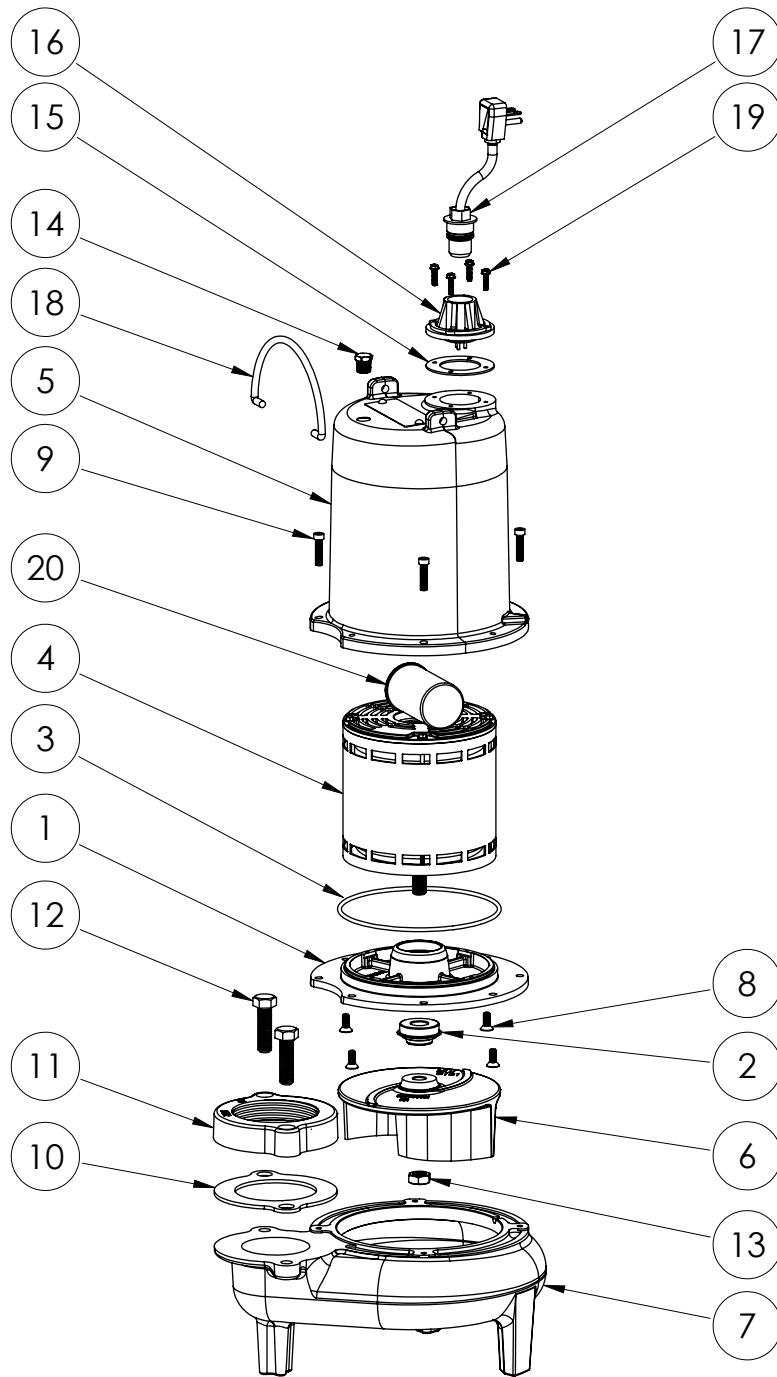

**PART NOTES:**

[1] - Part requires factory authorized service. Contact Liberty Pumps at 1-800-543-2550

LE102M3-2 (B10)

**LE102M3-2****LE102M3-2 (B10)**

#	PART #	DESCRIPTION	QTY	Note
1	510100R	MOTOR SUPPORT PLATE	1	
2	5124000	BEARING	1	
3	5120000	5/8 INCH UNITIZED SHAFT SEAL	1	[1]
4	5107000	MOTOR COVER SEALRING	1	[1]
5	527700R	MOTOR COVER	1	
6	8018000	1/4-20 x 5/8 SLOTTED FLAT HEAD BOLT	4	
7	5343000	MOTOR	1	
8	51190F0	CAPACITOR	1	
9	K001486	5131000 IMPELLER KIT, INCLUDES 1/2" JAM NUT	1	
10	8046000	1/2-20 HEX STAINLESS STEEL JAM NUT	1	
11	510200R	VOLUTE HOUSING	1	
12	8091000	1/4-20 x 1 HEX SOCKET HEAD BOLT	4	
13	5129000	FLANGE GASKET, FITS 2" OR 3"	1	
14	K001222	3" DISCHARGE KIT	1	
15	8037000	1/2-13 x 1-3/4 STAINLESS STEEL BOLT	2	
16	5071000	BRASS OIL PLUG	1	
17	5060000	CORD PLATE GASKET	1	
18	5014000	CORD PLATE	1	
19	K001059	POWER CORD, 230V, 25 FOOT CORD	1	
20	8064000	#8-32 x 5/8 HEX WASHER HEAD SCREW	4	
21	K001095	STAINLESS STEEL HANDLE	1	

**PART NOTES:**

[1] - Part requires factory authorized service. Contact Liberty Pumps at 1-800-543-2550

LE102M3-2 (B61)

LE102M3-2B61

**LE102M3-2****LE102M3-2 (B61)**

#	PART #	DESCRIPTION	QTY	Note
1	532600R	MOTOR SUPPORT PLATE	1	
2	5120000	5/8 INCH UNITIZED SHAFT SEAL	1	[1]
3	5617000	O-RING	1	
4	5343000	MOTOR	1	
5	531400R	MOTOR COVER	1	
6	K001486	5131000 IMPELLER KIT, INCLUDES 1/2" JAM NUT	1	
7	531500R	VOLUTE HOUSING	1	
8	8018000	1/4-20 x 5/8 SLOTTED FLAT HEAD BOLT	4	
9	8091000	1/4-20 x 1 HEX SOCKET HEAD BOLT	4	
10	5129000	FLANGE GASKET, FITS 2" OR 3"	1	
11	K001222	3" DISCHARGE KIT	1	
12	8037000	1/2-13 x 1-3/4 STAINLESS STEEL BOLT	2	
13	8046000	1/2-20 HEX STAINLESS STEEL JAM NUT	1	
14	5071000	BRASS OIL PLUG	1	
15	5060000	CORD PLATE GASKET	1	
16	5014000	CORD PLATE	1	
17	K001059	POWER CORD, 230V, 25 FOOT CORD	1	
18	K001095	STAINLESS STEEL HANDLE	1	
19	8064000	#8-32 x 5/8 HEX WASHER HEAD SCREW	4	
20	51190F0	CAPACITOR	1	