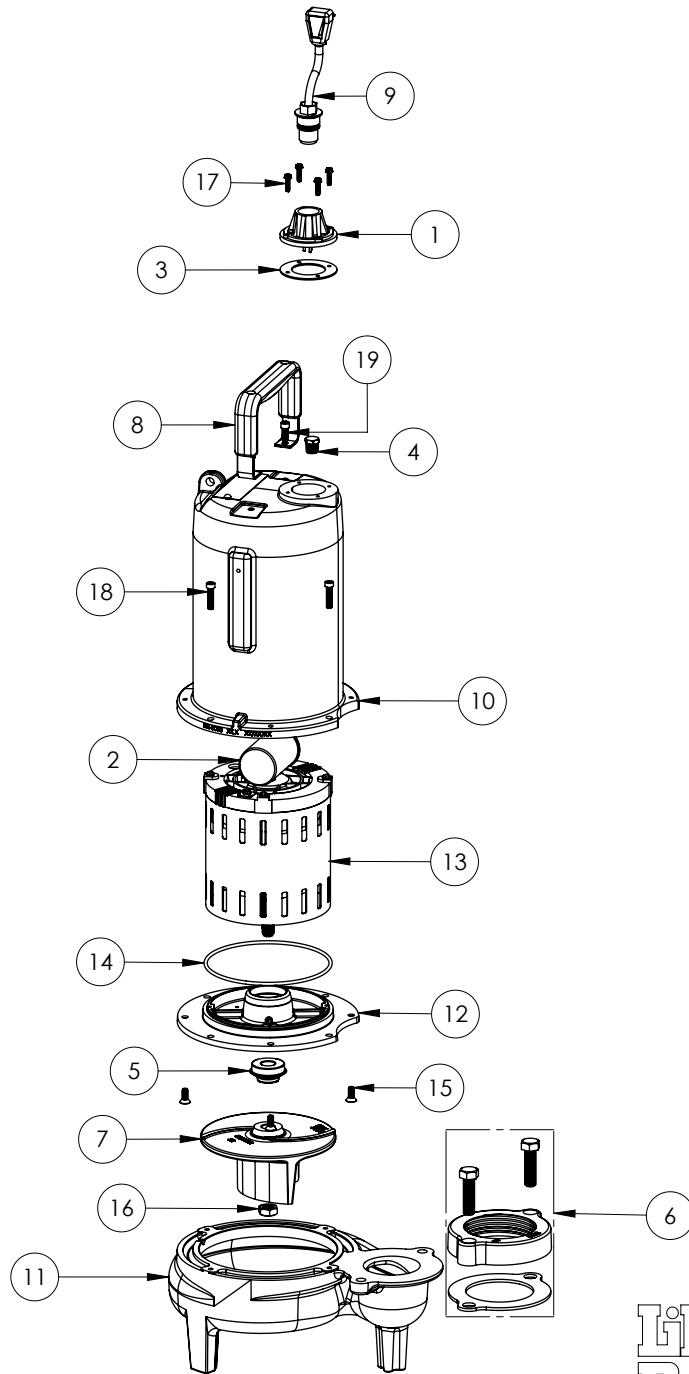

**PART NOTES:**

[1] - Part requires factory authorized service. Contact Liberty Pumps at 1-800-543-2550

LE102M3-2 (B71)

**LE102M3-2****LE102M3-2 (B71)**

#	PART #	DESCRIPTION	QTY	Note
1	5014000	CORD PLATE	1	
2	51190F0	CAPACITOR	1	
3	5060000	CORD PLATE GASKET	1	
4	5071000	BRASS OIL PLUG	1	
5	5120000	5/8 INCH UNITIZED SHAFT SEAL	1	[1]
6	K001222	3" DISCHARGE KIT	1	
7	K001486	5131000 IMPELLER KIT, INCLUDES 1/2" JAM NUT	1	
8	3411200	HANDLE	1	
9	K001059	POWER CORD, 230V, 25 FOOT CORD	1	
10	531400R	MOTOR COVER	1	
11	531500R	VOLUTE HOUSING	1	
12	53260AR	MOTOR PLATE	1	
13	5343200	MOTOR - B71	1	
14	5617000	O-RING	1	
15	8018000	1/4-20 x 5/8 SLOTTED FLAT HEAD BOLT	4	
16	8046000	1/2-20 HEX STAINLESS STEEL JAM NUT	1	
17	8064000	#8-32 x 5/8 HEX WASHER HEAD SCREW	4	
18	8091000	1/4-20 x 1 HEX SOCKET HEAD BOLT	4	
19	8103000	SCREW 1/4-20x5/8" HX SKT SS	2	

**PART NOTES:**

[1] - Part requires factory authorized service. Contact Liberty Pumps at 1-800-543-2550

LE102M3-2 (B72)

**LE102M3-2****LE102M3-2 (B72)**

#	PART #	DESCRIPTION	QTY	Note
1	5014000	CORD PLATE	1	
2	51190F0	CAPACITOR	1	
3	5060000	CORD PLATE GASKET	1	
4	50710A0	PIPE PLUG, 1/4" HEX HD BRASS NPTF	1	
5	5120000	5/8 INCH UNITIZED SHAFT SEAL	1	[1]
6	K001222	3" DISCHARGE KIT	1	
7	K001486	5131000 IMPELLER KIT, INCLUDES 1/2" JAM NUT	1	
8	3411200	HANDLE	1	
9	K001059	POWER CORD, 230V, 25 FOOT CORD	1	
10	531400R	MOTOR COVER	1	
11	531500R	VOLUTE HOUSING	1	
12	53260BR	MOTOR SUPPORT PLATE	1	
13	5332000	MOTOR	1	[1]
14	5617000	O-RING	1	
15	8018000	1/4-20 x 5/8 SLOTTED FLAT HEAD BOLT	4	
16	8046000	1/2-20 HEX STAINLESS STEEL JAM NUT	1	
17	8064000	#8-32 x 5/8 HEX WASHER HEAD SCREW	4	
18	8091000	1/4-20 x 1 HEX SOCKET HEAD BOLT	4	
19	8103000	SCREW 1/4-20x5/8" HX SKT SS	2	