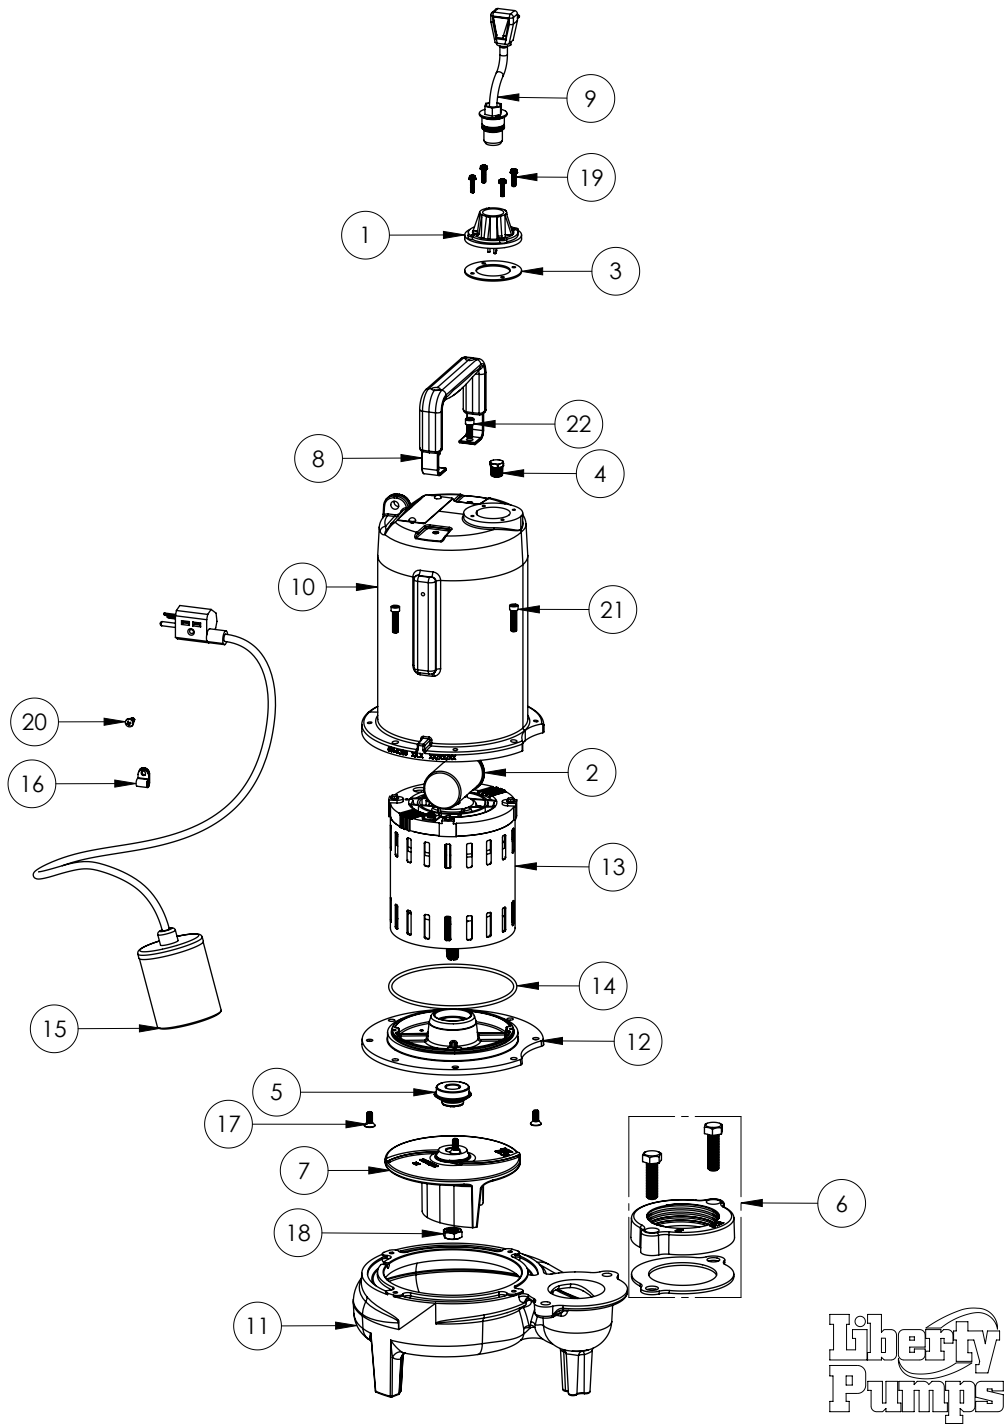

**PART NOTES:**

[1] - Part requires factory authorized service. Contact Liberty Pumps at 1-800-543-2550

LE102A3 (B71)

**LE102A3****LE102A3 (B71)**

#	PART #	DESCRIPTION	QTY	Note
1	5014000	CORD PLATE	1	
2	51190F0	CAPACITOR	1	
3	5060000	CORD PLATE GASKET	1	
4	5071000	BRASS OIL PLUG	1	
5	5120000	5/8 INCH UNITIZED SHAFT SEAL	1	[1]
6	K001222	3" DISCHARGE KIT	1	
7	K001486	5131000 IMPELLER KIT, INCLUDES 1/2" JAM NUT	1	
8	3411200	HANDLE	1	
9	K001058	POWER CORD, 10FT. 230V	1	
10	531400R	MOTOR COVER	1	
11	531500R	VOLUTE HOUSING	1	
12	53260AR	MOTOR PLATE	1	
13	5343200	MOTOR - B71	1	
14	5617000	O-RING	1	
15	K001019	61140A0 PUMP SWITCH, 10' 230V, INCLUDES MOUNTING HARDWARE	1	
16	8014000	CABLE CLAMP	1	
17	8018000	1/4-20 x 5/8 SLOTTED FLAT HEAD BOLT	4	
18	8046000	1/2-20 HEX STAINLESS STEEL JAM NUT	1	
19	8064000	#8-32 x 5/8 HEX WASHER HEAD SCREW	4	
20	8082000	#10-24 x 3/8 EPOXY LOCK SCREW	1	
21	8091000	1/4-20 x 1 HEX SOCKET HEAD BOLT	4	
22	8103000	SCREW 1/4-20x5/8" HX SKT SS	1	

**PART NOTES:**

[1] - Part requires factory authorized service. Contact Liberty Pumps at 1-800-543-2550

LE102A3 (B72)

**LE102A3****LE102A3 (B72)**

#	PART #	DESCRIPTION	QTY	Note
1	5014000	CORD PLATE	1	
2	51190F0	CAPACITOR	1	
3	5060000	CORD PLATE GASKET	1	
4	50710A0	PIPE PLUG, 1/4" HEX HD BRASS NPTF	1	
5	5120000	5/8 INCH UNITIZED SHAFT SEAL	1	[1]
6	K001222	3" DISCHARGE KIT	1	
7	K001486	5131000 IMPELLER KIT, INCLUDES 1/2" JAM NUT	1	
8	3411200	HANDLE	1	
9	K001058	POWER CORD, 10FT. 230V	1	
10	531400R	MOTOR COVER	1	
11	531500R	VOLUTE HOUSING	1	
12	53260BR	MOTOR SUPPORT PLATE	1	
13	5332000	MOTOR	1	[1]
14	5617000	O-RING	1	
15	K001019	61140A0 PUMP SWITCH, 10' 230V, INCLUDES MOUNTING HARDWARE	1	
16	8014000	CABLE CLAMP	1	
17	8018000	1/4-20 x 5/8 SLOTTED FLAT HEAD BOLT	4	
18	8046000	1/2-20 HEX STAINLESS STEEL JAM NUT	1	
19	8064000	#8-32 x 5/8 HEX WASHER HEAD SCREW	4	
20	8082000	#10-24 x 3/8 EPOXY LOCK SCREW	1	
21	8091000	1/4-20 x 1 HEX SOCKET HEAD BOLT	4	
22	8103000	SCREW 1/4-20x5/8" HX SKT SS	1	