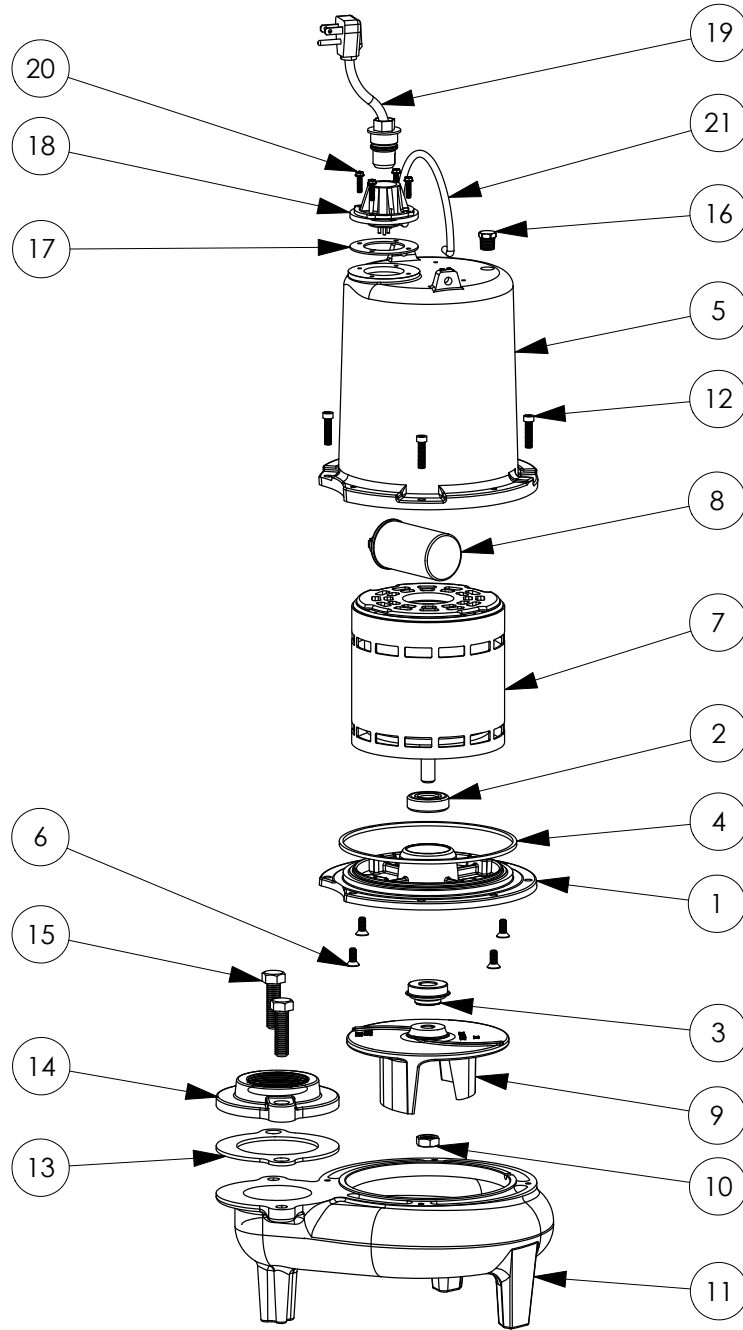

**PART NOTES:**

[1] - Part requires factory authorized service. Contact Liberty Pumps at 1-800-543-2550

LE102M2 (B72)

**LE102M2****LE102M2 (B72)**

#	PART #	DESCRIPTION	QTY	Note
1	5014000	CORD PLATE	1	
2	51190F0	CAPACITOR	1	
3	5060000	CORD PLATE GASKET	1	
4	50710A0	PIPE PLUG, 1/4" HEX HD BRASS NPTF	1	
5	5120000	5/8 INCH UNITIZED SHAFT SEAL	1	[1]
6	K001221	2" DISCHARGE KIT	1	
7	K001486	5131000 IMPELLER KIT, INCLUDES 1/2" JAM NUT	1	
8	3411200	HANDLE	1	
9	K001058	POWER CORD, 10FT. 230V	1	
10	531400R	MOTOR COVER	1	
11	531500R	VOLUTE HOUSING	1	
12	53260BR	MOTOR SUPPORT PLATE	1	
13	5332000	MOTOR	1	[1]
14	5617000	O-RING	1	
15	8018000	1/4-20 x 5/8 SLOTTED FLAT HEAD BOLT	4	
16	8046000	1/2-20 HEX STAINLESS STEEL JAM NUT	1	
17	8064000	#8-32 x 5/8 HEX WASHER HEAD SCREW	4	
18	8091000	1/4-20 x 1 HEX SOCKET HEAD BOLT	4	
19	8103000	SCREW 1/4-20x5/8" HX SKT SS	2	

**PART NOTES:**

[1] - Part requires factory authorized service. Contact Liberty Pumps at 1-800-543-2550

LE102M2-2 (B10)

**LE102M2-2****LE102M2-2 (B10)**

#	PART #	DESCRIPTION	QTY	Note
1	510100R	MOTOR SUPPORT PLATE	1	
2	5124000	BEARING	1	
3	5120000	5/8 INCH UNITIZED SHAFT SEAL	1	[1]
4	5107000	MOTOR COVER SEALRING	1	[1]
5	527700R	MOTOR COVER	1	
6	8018000	1/4-20 x 5/8 SLOTTED FLAT HEAD BOLT	4	
7	5343000	MOTOR	1	
8	51190F0	CAPACITOR	1	
9	K001486	5131000 IMPELLER KIT, INCLUDES 1/2" JAM NUT	1	
10	8046000	1/2-20 HEX STAINLESS STEEL JAM NUT	1	
11	510200R	VOLUTE HOUSING	1	
12	8091000	1/4-20 x 1 HEX SOCKET HEAD BOLT	4	
13	5129000	FLANGE GASKET, FITS 2" OR 3"	1	
14	K001221	2" DISCHARGE KIT	1	
15	8037000	1/2-13 x 1-3/4 STAINLESS STEEL BOLT	2	
16	5071000	BRASS OIL PLUG	1	
17	5060000	CORD PLATE GASKET	1	
18	5014000	CORD PLATE	1	
19	K001059	POWER CORD, 230V, 25 FOOT CORD	1	
20	8064000	#8-32 x 5/8 HEX WASHER HEAD SCREW	4	
21	K001095	STAINLESS STEEL HANDLE	1	