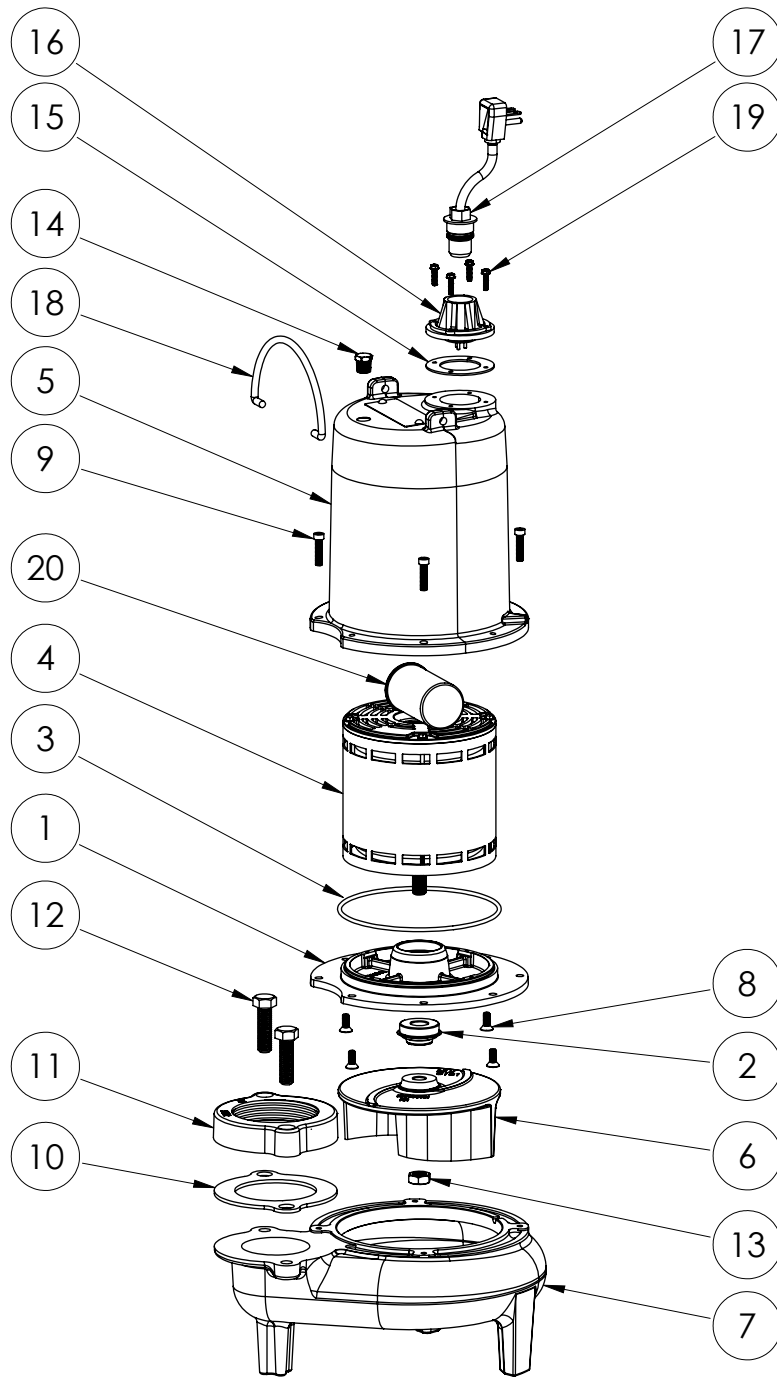

**PART NOTES:**

[1] - Part requires factory authorized service. Contact Liberty Pumps at 1-800-543-2550

LE102M3

LE102M3 (B10)

**LE102M3****LE102M3 (B10)**

#	PART #	DESCRIPTION	QTY	Note
1	510100R	MOTOR SUPPORT PLATE	1	
2	5124000	BEARING	1	
3	5120000	5/8 INCH UNITIZED SHAFT SEAL	1	[1]
4	5107000	MOTOR COVER SEALRING	1	[1]
5	527700R	MOTOR COVER	1	
6	8018000	1/4-20 x 5/8 SLOTTED FLAT HEAD BOLT	4	
7	5343000	MOTOR	1	
8	51190F0	CAPACITOR	1	
9	K001486	5131000 IMPELLER KIT, INCLUDES 1/2" JAM NUT	1	
10	8046000	1/2-20 HEX STAINLESS STEEL JAM NUT	1	
11	510200R	VOLUTE HOUSING	1	
12	8091000	1/4-20 x 1 HEX SOCKET HEAD BOLT	4	
13	5129000	FLANGE GASKET, FITS 2" OR 3"	1	
14	K001222	3" DISCHARGE KIT	1	
15	8037000	1/2-13 x 1-3/4 STAINLESS STEEL BOLT	2	
16	5071000	BRASS OIL PLUG	1	
17	5060000	CORD PLATE GASKET	1	
18	5014000	CORD PLATE	1	
19	K001058	POWER CORD, 10FT. 230V	1	
20	8064000	#8-32 x 5/8 HEX WASHER HEAD SCREW	4	
21	K001095	STAINLESS STEEL HANDLE	1	

**PART NOTES:**

[1] - Part requires factory authorized service. Contact Liberty Pumps at 1-800-543-2550

LE102M3 (B61)

LE102M3B61

**LE102M3****LE102M3 (B61)**

#	PART #	DESCRIPTION	QTY	Note
1	532600R	MOTOR SUPPORT PLATE	1	
2	5120000	5/8 INCH UNITIZED SHAFT SEAL	1	[1]
3	5617000	O-RING	1	
4	5343000	MOTOR	1	
5	531400R	MOTOR COVER	1	
6	K001486	5131000 IMPELLER KIT, INCLUDES 1/2" JAM NUT	1	
7	531500R	VOLUTE HOUSING	1	
8	8018000	1/4-20 x 5/8 SLOTTED FLAT HEAD BOLT	4	
9	8091000	1/4-20 x 1 HEX SOCKET HEAD BOLT	4	
10	5129000	FLANGE GASKET, FITS 2" OR 3"	1	
11	K001222	3" DISCHARGE KIT	1	
12	8037000	1/2-13 x 1-3/4 STAINLESS STEEL BOLT	2	
13	8046000	1/2-20 HEX STAINLESS STEEL JAM NUT	1	
14	5071000	BRASS OIL PLUG	1	
15	5060000	CORD PLATE GASKET	1	
16	5014000	CORD PLATE	1	
17	K001058	POWER CORD, 10FT. 230V	1	
18	K001095	STAINLESS STEEL HANDLE	1	
19	8064000	#8-32 x 5/8 HEX WASHER HEAD SCREW	4	
20	51190F0	CAPACITOR	1	