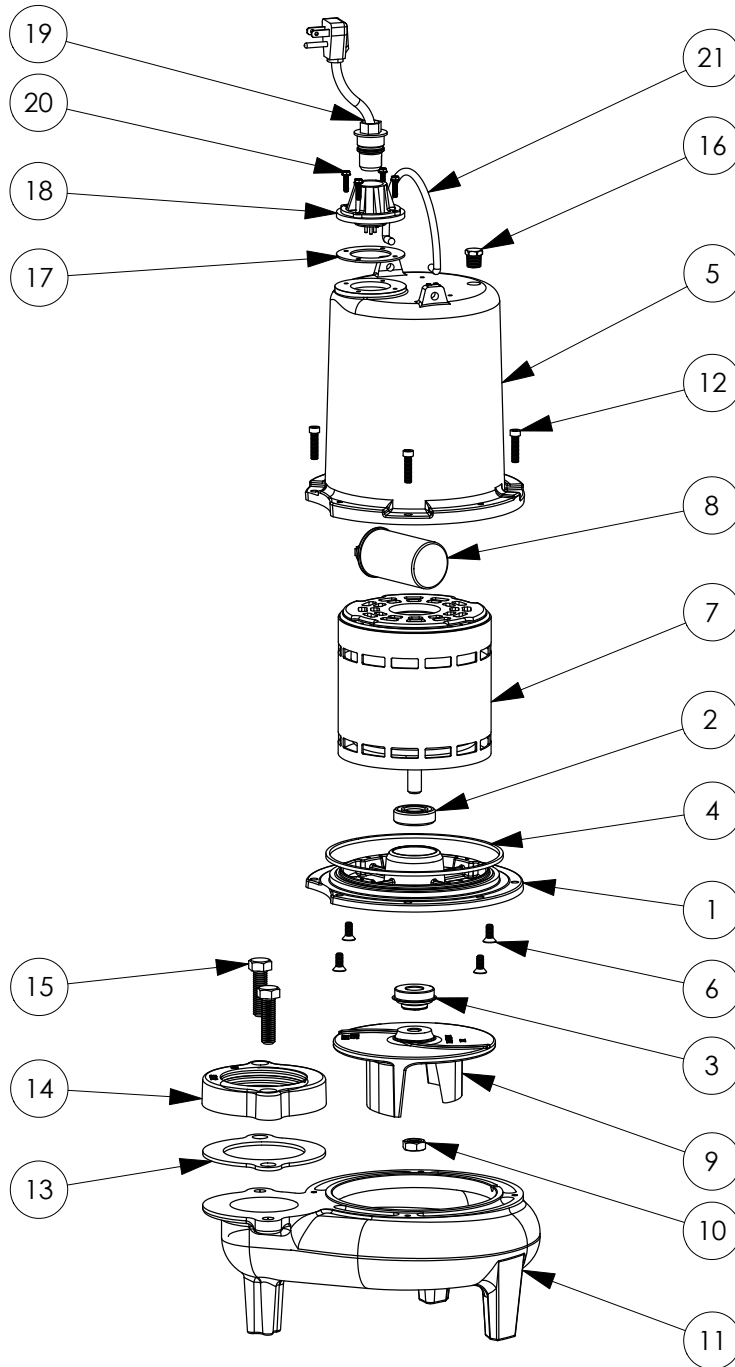

**PART NOTES:**

[1] - Part requires factory authorized service. Contact Liberty Pumps at 1-800-543-2550

LE102M2-3 (B72)

**LE102M2-3****LE102M2-3 (B72)**

#	PART #	DESCRIPTION	QTY	Note
1	K001216	5619000, CORDPLATE	1	
2	51190F0	CAPACITOR	1	
3	5060000	CORD PLATE GASKET	1	
4	50710A0	PIPE PLUG, 1/4" HEX HD BRASS NPTF	1	
5	5120000	5/8 INCH UNITIZED SHAFT SEAL	1	[1]
6	K001221	2" DISCHARGE KIT	1	
7	K001486	5131000 IMPELLER KIT, INCLUDES 1/2" JAM NUT	1	
8	3411200	HANDLE	1	
9	K001356	POWER CORD, 35FT.	1	
11	531500R	VOLUTE HOUSING	1	
10	531400R	MOTOR COVER	1	
12	53260BR	MOTOR SUPPORT PLATE	1	
13	5332000	MOTOR	1	[1]
14	5617000	O-RING	1	
15	8018000	1/4-20 x 5/8 SLOTTED FLAT HEAD BOLT	4	
16	8046000	1/2-20 HEX STAINLESS STEEL JAM NUT	1	
17	8064000	#8-32 x 5/8 HEX WASHER HEAD SCREW	4	
18	8091000	1/4-20 x 1 HEX SOCKET HEAD BOLT	4	
19	8103000	SCREW 1/4-20x5/8" HX SKT SS	2	

**PART NOTES:**

[1] - Part requires factory authorized service. Contact Liberty Pumps at 1-800-543-2550

LE102M3

LE102M3 (B10)

**LE102M3****LE102M3 (B10)**

#	PART #	DESCRIPTION	QTY	Note
1	510100R	MOTOR SUPPORT PLATE	1	
2	5124000	BEARING	1	
3	5120000	5/8 INCH UNITIZED SHAFT SEAL	1	[1]
4	5107000	MOTOR COVER SEALRING	1	[1]
5	527700R	MOTOR COVER	1	
6	8018000	1/4-20 x 5/8 SLOTTED FLAT HEAD BOLT	4	
7	5343000	MOTOR	1	
8	51190F0	CAPACITOR	1	
9	K001486	5131000 IMPELLER KIT, INCLUDES 1/2" JAM NUT	1	
10	8046000	1/2-20 HEX STAINLESS STEEL JAM NUT	1	
11	510200R	VOLUTE HOUSING	1	
12	8091000	1/4-20 x 1 HEX SOCKET HEAD BOLT	4	
13	5129000	FLANGE GASKET, FITS 2" OR 3"	1	
14	K001222	3" DISCHARGE KIT	1	
15	8037000	1/2-13 x 1-3/4 STAINLESS STEEL BOLT	2	
16	5071000	BRASS OIL PLUG	1	
17	5060000	CORD PLATE GASKET	1	
18	5014000	CORD PLATE	1	
19	K001058	POWER CORD, 10FT. 230V	1	
20	8064000	#8-32 x 5/8 HEX WASHER HEAD SCREW	4	
21	K001095	STAINLESS STEEL HANDLE	1	