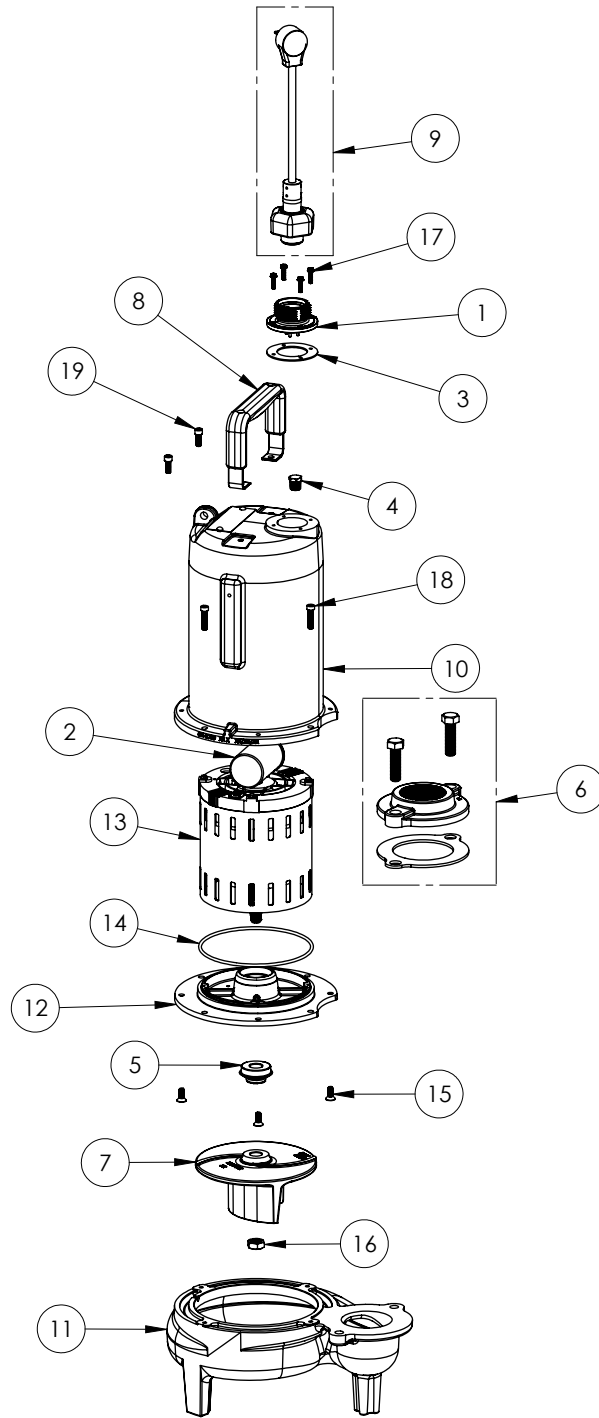

LE102M2-3 (B71)

LE102M2-3

LE102M2-3 (B71)

#	PART #	DESCRIPTION	QTY	Note
1	K001216	5619000, CORDPLATE	1	
2	51190F0	CAPACITOR	1	
3	5060000	CORD PLATE GASKET	1	
4	5071000	BRASS OIL PLUG	1	
5	5120000	5/8 INCH UNITIZED SHAFT SEAL	1	[1]
6	K001221	2" DISCHARGE KIT	1	
7	K001486	5131000 IMPELLER KIT, INCLUDES 1/2" JAM NUT	1	
8	3411200	HANDLE	1	
9	K001356	POWER CORD, 35FT.	1	
10	531400R	MOTOR COVER	1	
11	531500R	VOLUTE HOUSING	1	
12	53260AR	MOTOR PLATE	1	
13	5343200	MOTOR - B71	1	
14	5617000	O-RING	1	
15	8018000	1/4-20 x 5/8 SLOTTED FLAT HEAD BOLT	4	
16	8046000	1/2-20 HEX STAINLESS STEEL JAM NUT	1	
17	8064000	#8-32 x 5/8 HEX WASHER HEAD SCREW	4	
18	8091000	1/4-20 x 1 HEX SOCKET HEAD BOLT	4	
19	8103000	SCREW 1/4-20x5/8" HX SKT SS		

PART NOTES:

[1] - Part requires factory authorized service. Contact Liberty Pumps at 1-800-543-2550