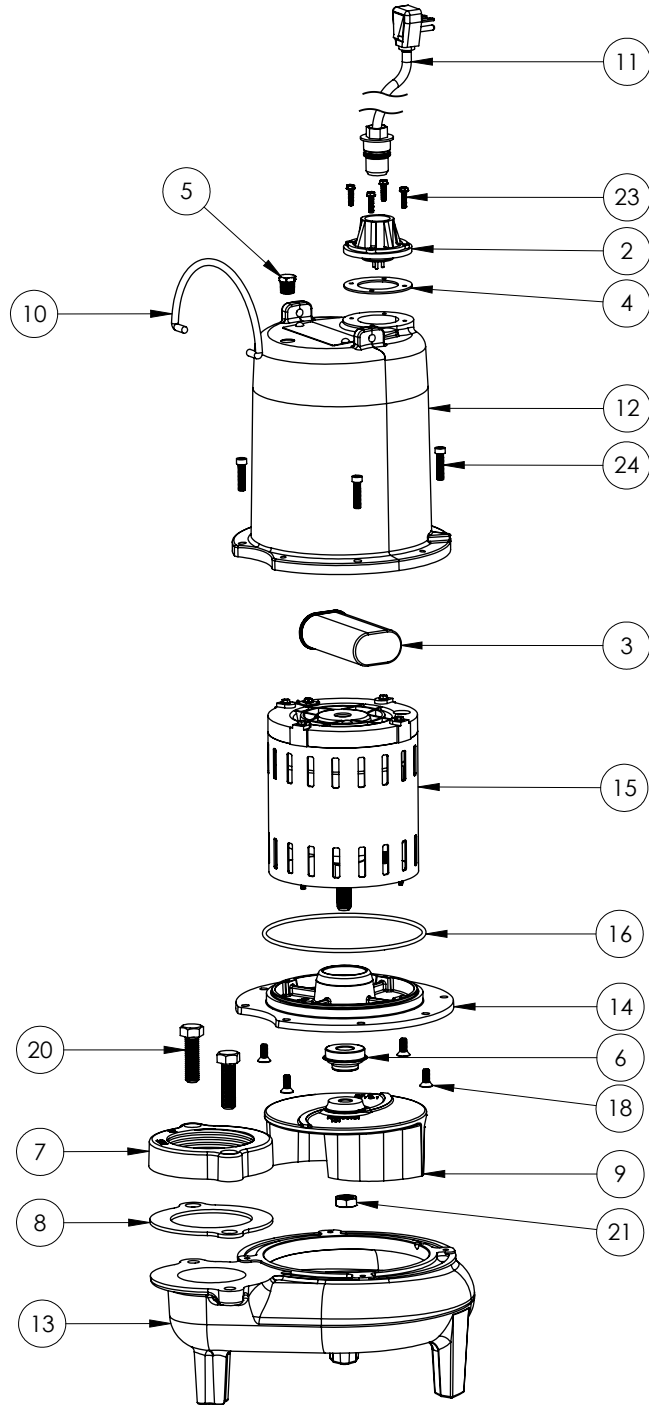

**PART NOTES:**

[1] - Part requires factory authorized service. Contact Liberty Pumps at 1-800-543-2550

LE102M3-2 (B61)

LE102M3-2B61

**LE102M3-2****LE102M3-2 (B61)**

#	PART #	DESCRIPTION	QTY	Note
1	532600R	MOTOR SUPPORT PLATE	1	
2	5120000	5/8 INCH UNITIZED SHAFT SEAL	1	[1]
3	5617000	O-RING	1	
4	5343000	MOTOR	1	
5	531400R	MOTOR COVER	1	
6	K001486	5131000 IMPELLER KIT, INCLUDES 1/2" JAM NUT	1	
7	531500R	VOLUTE HOUSING	1	
8	8018000	1/4-20 x 5/8 SLOTTED FLAT HEAD BOLT	4	
9	8091000	1/4-20 x 1 HEX SOCKET HEAD BOLT	4	
10	5129000	FLANGE GASKET, FITS 2" OR 3"	1	
11	K001222	3" DISCHARGE KIT	1	
12	8037000	1/2-13 x 1-3/4 STAINLESS STEEL BOLT	2	
13	8046000	1/2-20 HEX STAINLESS STEEL JAM NUT	1	
14	5071000	BRASS OIL PLUG	1	
15	5060000	CORD PLATE GASKET	1	
16	5014000	CORD PLATE	1	
17	K001059	POWER CORD, 230V, 25 FOOT CORD	1	
18	K001095	STAINLESS STEEL HANDLE	1	
19	8064000	#8-32 x 5/8 HEX WASHER HEAD SCREW	4	
20	51190F0	CAPACITOR	1	

**PART NOTES:**

[1] - Part requires factory authorized service. Contact Liberty Pumps at 1-800-543-2550

LE102M3-2 (B62)

**LE102M3-2**

**LE102M3-2 (B62)**

#	PART #	DESCRIPTION	QTY	Note
2	5014000	CORD PLATE	1	
3	51190F0	CAPACITOR	1	
4	5060000	CORD PLATE GASKET	1	
5	5071000	BRASS OIL PLUG	1	
6	5120000	5/8 INCH UNITIZED SHAFT SEAL	1	[1]
7	K001222	3" DISCHARGE KIT	1	
8	5129000	FLANGE GASKET, FITS 2" OR 3"	1	
9	K001486	5131000 IMPELLER KIT, INCLUDES 1/2" JAM NUT	1	
10	K001095	STAINLESS STEEL HANDLE	1	
11	K001059	POWER CORD, 230V, 25 FOOT CORD	1	
12	531400R	MOTOR COVER	1	
13	531500R	VOLUTE HOUSING	1	
14	53260B0	MOTOR PLATE	1	[1]
15	5332000	MOTOR	1	[1]
16	5617000	O-RING	1	
18	8018000	1/4-20 x 5/8 SLOTTED FLAT HEAD BOLT	4	
20	8037000	1/2-13 x 1-3/4 STAINLESS STEEL BOLT	2	
21	8046000	1/2-20 HEX STAINLESS STEEL JAM NUT	1	
23	8064000	#8-32 x 5/8 HEX WASHER HEAD SCREW	4	
24	8091000	1/4-20 x 1 HEX SOCKET HEAD BOLT		