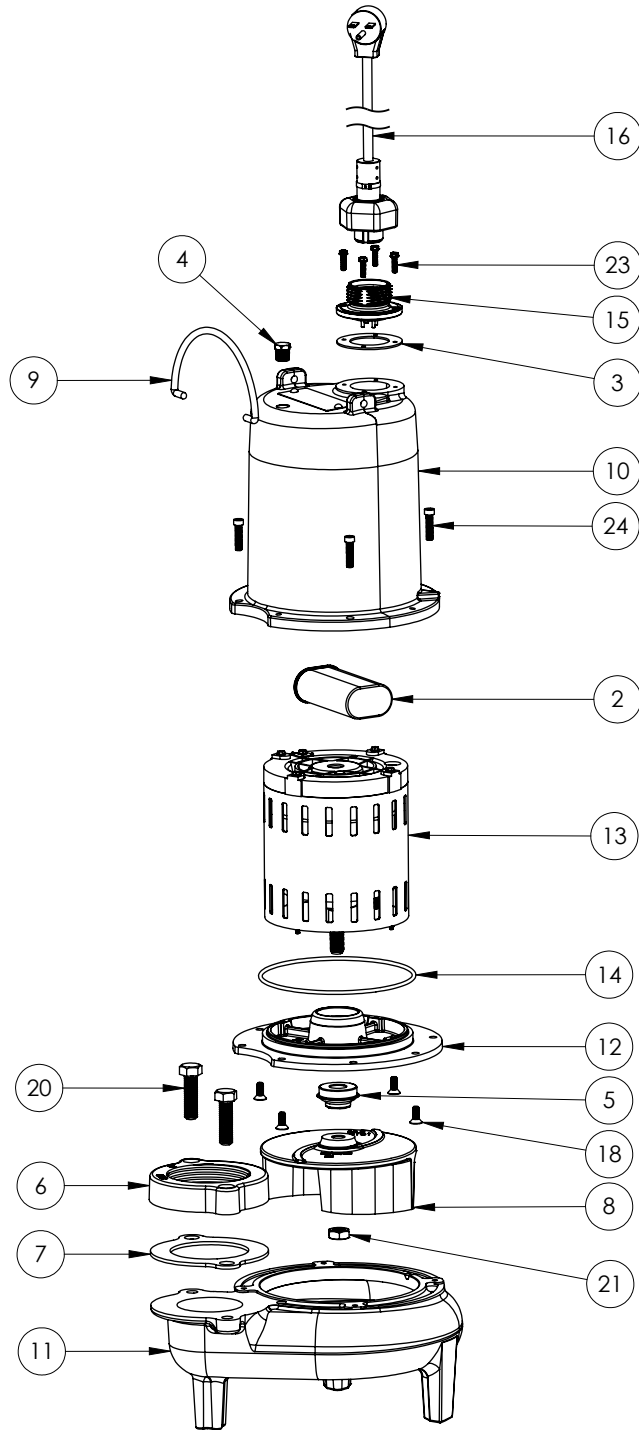

LE102M3-3 (B62)

LE102M3-3

LE102M3-3 (B62)

#	PART #	DESCRIPTION	QTY	Note
2	51190F0	CAPACITOR	1	
3	5060000	CORD PLATE GASKET	1	
4	5071000	BRASS OIL PLUG	1	
5	5120000	5/8 INCH UNITIZED SHAFT SEAL	1	[1]
6	K001222	3" DISCHARGE KIT	1	
7	5129000	FLANGE GASKET, FITS 2" OR 3"	1	
8	K001486	5131000 IMPELLER KIT, INCLUDES 1/2" JAM NUT	1	
9	K001095	STAINLESS STEEL HANDLE	1	
10	531400R	MOTOR COVER	1	
11	531500R	VOLUTE HOUSING	1	
12	53260B0	MOTOR PLATE	1	[1]
13	5332000	MOTOR	1	[1]
14	5617000	O-RING	1	
15	K001216	5619000, CORDPLATE	1	
16	K001356	POWER CORD, 35FT.	1	
18	8018000	1/4-20 x 5/8 SLOTTED FLAT HEAD BOLT	4	
20	8037000	1/2-13 x 1-3/4 STAINLESS STEEL BOLT	2	
21	8046000	1/2-20 HEX STAINLESS STEEL JAM NUT	1	
23	8064000	#8-32 x 5/8 HEX WASHER HEAD SCREW	4	
24	8091000	1/4-20 x 1 HEX SOCKET HEAD BOLT	4	

PART NOTES:

[1] - Part requires factory authorized service. Contact Liberty Pumps at 1-800-543-2550