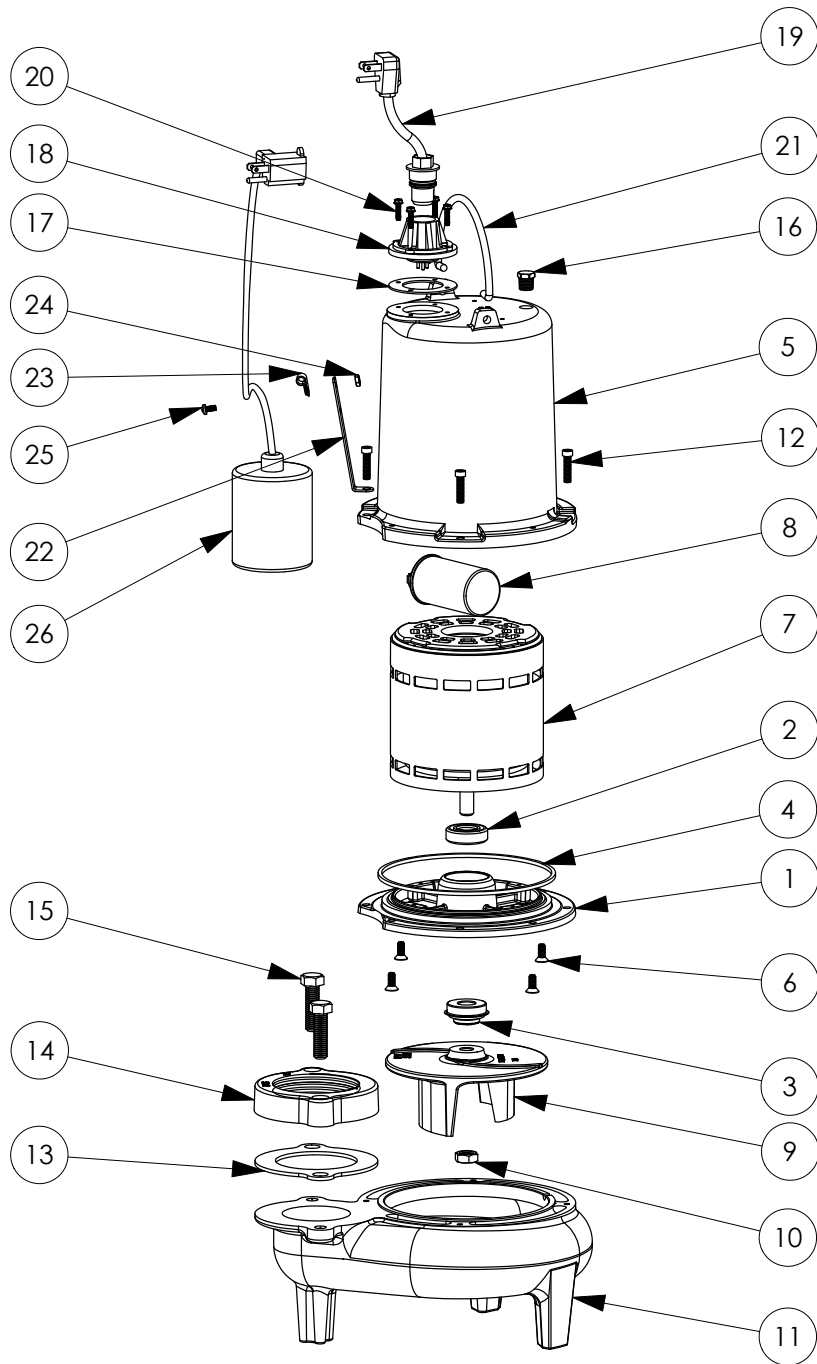

LE102A3-2 (B10)

LE102A3-2

LE102A3-2 (B10)

#	PART #	DESCRIPTION	QTY	Note
1	510100R	MOTOR SUPPORT PLATE	1	
2	5124000	BEARING	1	
3	5120000	5/8 INCH UNITIZED SHAFT SEAL	1	[1]
4	5107000	MOTOR COVER SEALRING	1	[1]
5	527700R	MOTOR COVER	1	
6	8018000	1/4-20 x 5/8 SLOTTED FLAT HEAD BOLT	4	
7	5343000	MOTOR	1	
8	51190F0	CAPACITOR	1	
9	K001486	5131000 IMPELLER KIT, INCLUDES 1/2" JAM NUT	1	
10	8046000	1/2-20 HEX STAINLESS STEEL JAM NUT	1	
11	510200R	VOLUTE HOUSING	1	
12	8091000	1/4-20 x 1 HEX SOCKET HEAD BOLT	4	
13	5129000	FLANGE GASKET, FITS 2" OR 3"	1	
14	K001222	3" DISCHARGE KIT	1	
15	8037000	1/2-13 x 1-3/4 STAINLESS STEEL BOLT	2	
16	5071000	BRASS OIL PLUG	1	
17	5060000	CORD PLATE GASKET	1	
18	5014000	CORD PLATE	1	
19	K001059	POWER CORD, 230V, 25 FOOT CORD	1	
20	8064000	#8-32 x 5/8 HEX WASHER HEAD SCREW	4	
21	K001095	STAINLESS STEEL HANDLE	1	
22	5070000	FLOAT SWITCH SUPPORT	1	
23	8014000	CABLE CLAMP	1	
24	8002000	#10-24 STAINLESS STEEL HEX	1	
25	8082000	#10-24 x 3/8 EPOXY LOCK SCREW	1	
26	K001062	PUMP SWITCH, 25FT. INCLUDES MOUNTING HARDWARE	1	

PART NOTES:

[1] - Part requires factory authorized service. Contact Liberty Pumps at 1-800-543-2550