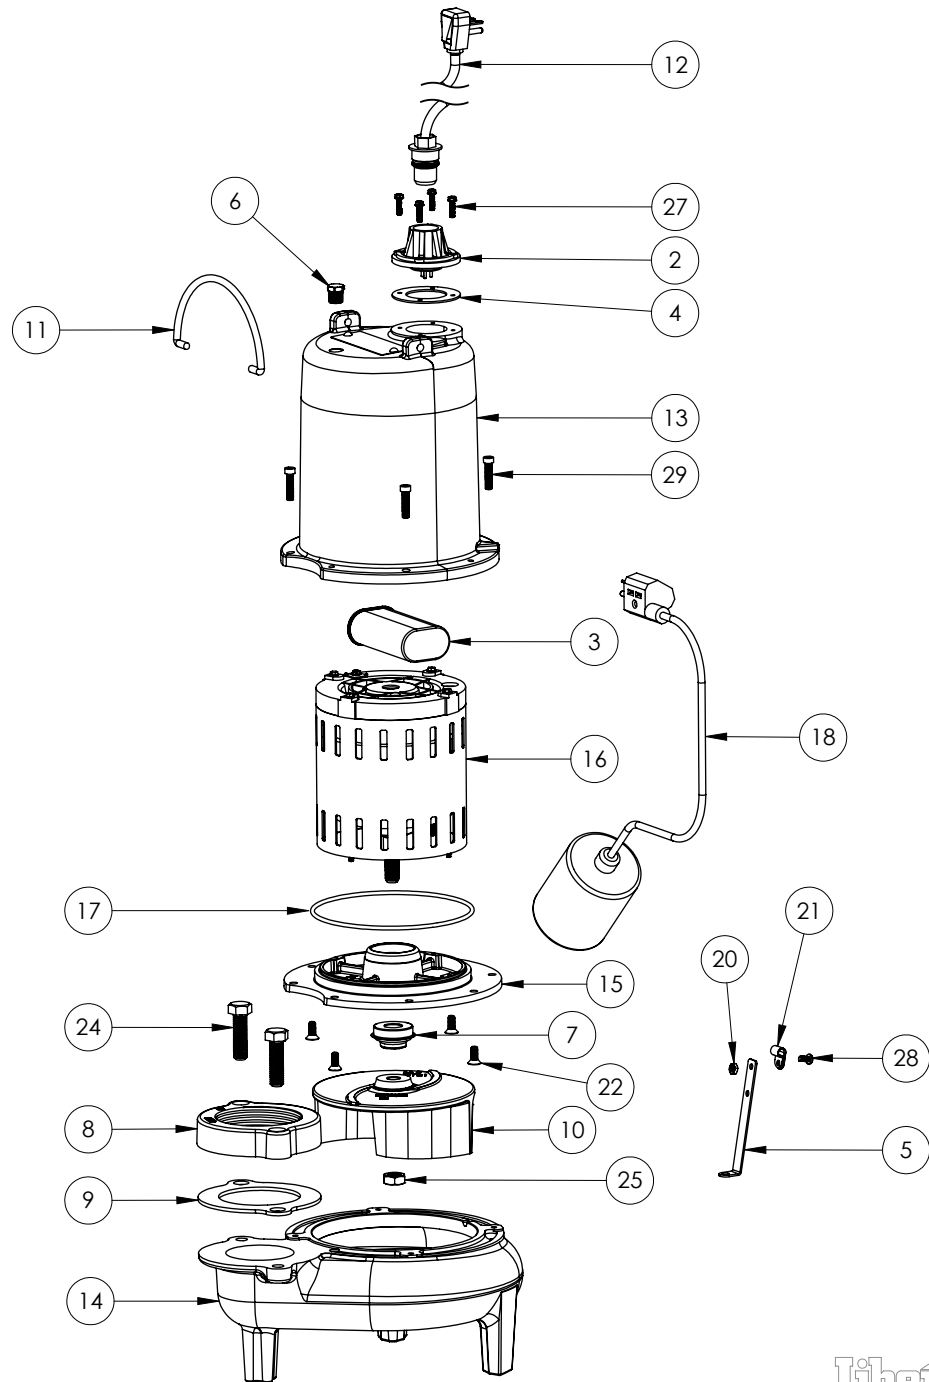

LE102A3-2 (B62)

LE102A3-2

LE102A3-2 (B62)

#	PART #	DESCRIPTION	QTY	Note
2	5014000	CORD PLATE	1	
3	51190F0	CAPACITOR	1	
4	5060000	CORD PLATE GASKET	1	
5	5070000	FLOAT SWITCH SUPPORT	1	
6	5071000	BRASS OIL PLUG	1	
7	5120000	5/8 INCH UNITIZED SHAFT SEAL	1	[1]
8	K001222	3" DISCHARGE KIT	1	
9	5129000	FLANGE GASKET, FITS 2" OR 3"	1	
10	K001486	5131000 IMPELLER KIT, INCLUDES 1/2" JAM NUT	1	
11	K001095	STAINLESS STEEL HANDLE	1	
12	K001059	POWER CORD, 230V, 25 FOOT CORD	1	
13	531400R	MOTOR COVER	1	
14	531500R	VOLUTE HOUSING	1	
15	53260B0	MOTOR PLATE	1	[1]
16	5332000	MOTOR	1	[1]
17	5617000	O-RING	1	
18	K001062	PUMP SWITCH, 25FT. INCLUDES MOUNTING HARDWARE	1	
20	8002000	#10-24 STAINLESS STEEL HEX	1	
21	8014000	CABLE CLAMP	1	
22	8018000	1/4-20 x 5/8 SLOTTED FLAT HEAD BOLT	4	
24	8037000	1/2-13 x 1-3/4 STAINLESS STEEL BOLT	2	
25	8046000	1/2-20 HEX STAINLESS STEEL JAM NUT	1	
27	8064000	#8-32 x 5/8 HEX WASHER HEAD SCREW	4	
28	8082000	#10-24 x 3/8 EPOXY LOCK SCREW	1	
29	8091000	1/4-20 x 1 HEX SOCKET HEAD BOLT	4	

PART NOTES:

[1] - Part requires factory authorized service. Contact Liberty Pumps at 1-800-543-2550