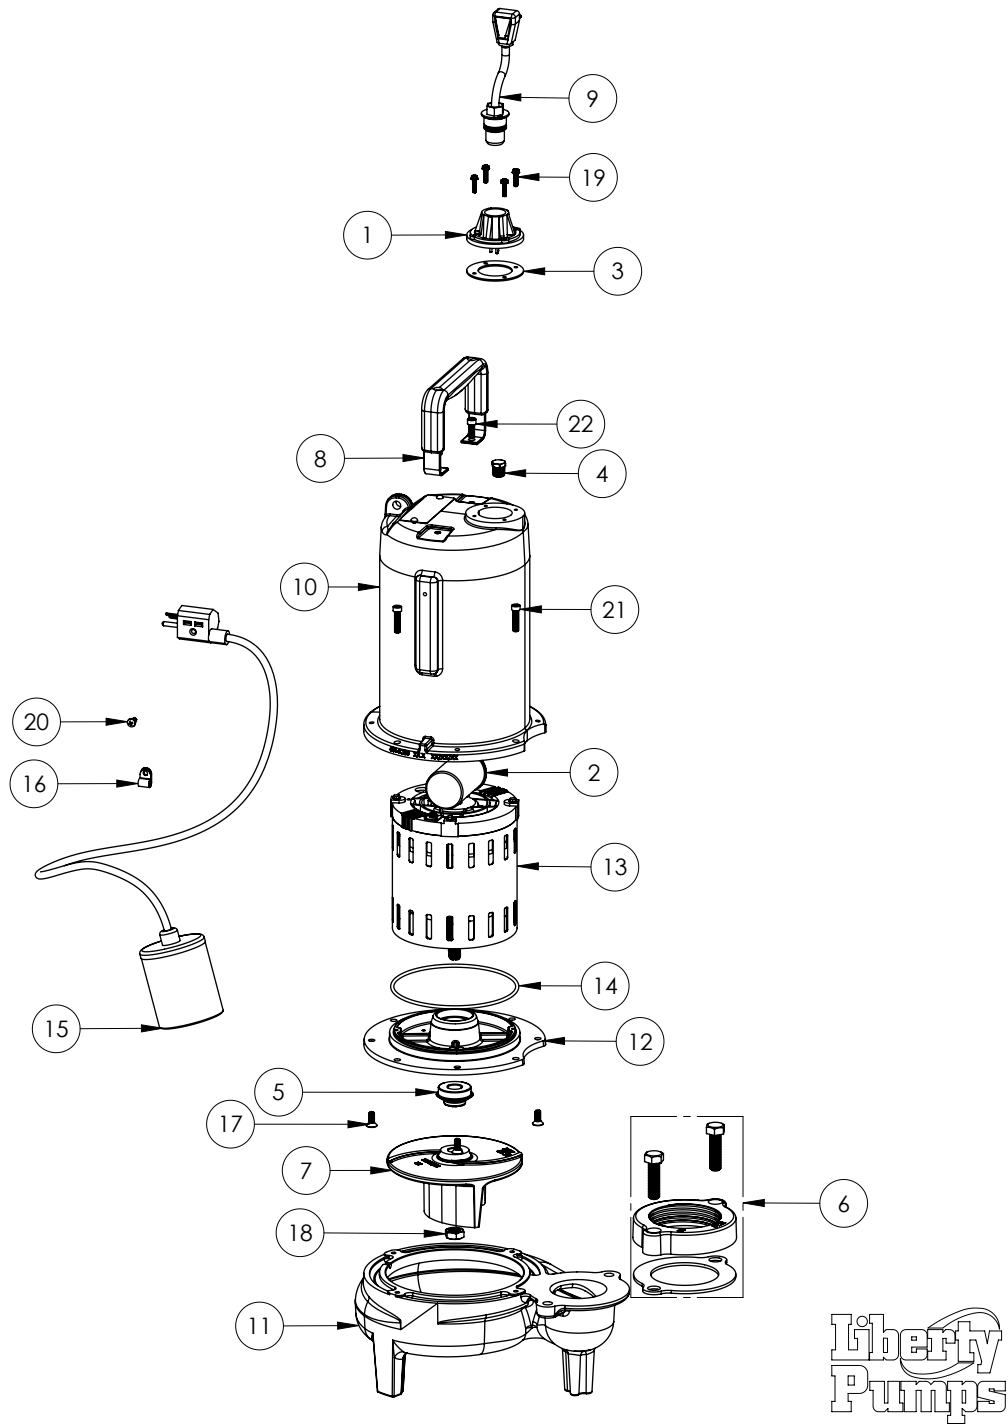

LE102A3-3 (B72)

LE102A3-3 (B72)

#	PART #	DESCRIPTION	QTY	Note
1	K001216	5619000, CORDPLATE	1	
2	51190F0	CAPACITOR	1	
3	5060000	CORD PLATE GASKET	1	
4	50710A0	PIPE PLUG, 1/4" HEX HD BRASS NPTF	1	
5	5120000	5/8 INCH UNITIZED SHAFT SEAL	1	[1]
6	K001222	3" DISCHARGE KIT	1	
7	K001486	5131000 IMPELLER KIT, INCLUDES 1/2" JAM NUT	1	
8	3411200	HANDLE	1	
9	K001356	POWER CORD, 35FT.	1	
10	531400R	MOTOR COVER	1	
11	531500R	VOLUTE HOUSING	1	
12	53260BR	MOTOR SUPPORT PLATE	1	
13	5332000	MOTOR	1	[1]
14	5617000	O-RING	1	
15	K001444	61290C0, 230V 35' SWITCH, INCLUDES CLAMP AND SCREW	1	
16	8014000	CABLE CLAMP	1	
17	8018000	1/4-20 x 5/8 SLOTTED FLAT HEAD BOLT	4	
18	8046000	1/2-20 HEX STAINLESS STEEL JAM NUT	1	
19	8064000	#8-32 x 5/8 HEX WASHER HEAD SCREW	4	
20	8082000	#10-24 x 3/8 EPOXY LOCK SCREW	1	
21	8091000	1/4-20 x 1 HEX SOCKET HEAD BOLT	4	
22	8103000	SCREW 1/4-20x5/8" HX SKT SS	2	

PART NOTES:

[1] - Part requires factory authorized service. Contact Liberty Pumps at 1-800-543-2550