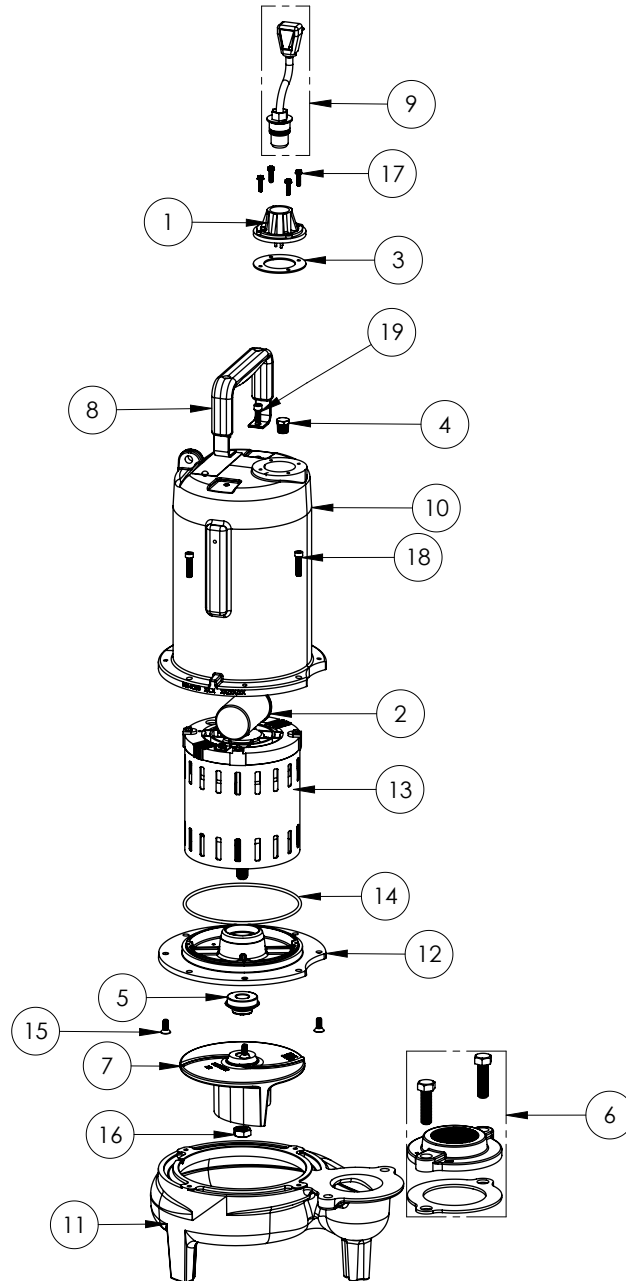

**PART NOTES:**

[1] - Part requires factory authorized service. Contact Liberty Pumps at 1-800-543-2550

LE102M2 (B71)

**LE102M2****LE102M2 (B71)**

#	PART #	DESCRIPTION	QTY	Note
1	5014000	CORD PLATE	1	
2	51190F0	CAPACITOR	1	
3	5060000	CORD PLATE GASKET	1	
4	5071000	BRASS OIL PLUG	1	
5	5120000	5/8 INCH UNITIZED SHAFT SEAL	1	[1]
6	K001221	2" DISCHARGE KIT	1	
7	K001486	5131000 IMPELLER KIT, INCLUDES 1/2" JAM NUT	1	
8	3411200	HANDLE	1	
9	K001058	POWER CORD, 10FT. 230V	1	
10	531400R	MOTOR COVER	1	
11	531500R	VOLUTE HOUSING	1	
12	53260AR	MOTOR PLATE	1	
13	5343200	MOTOR - B71	1	
14	5617000	O-RING	1	
15	8018000	1/4-20 x 5/8 SLOTTED FLAT HEAD BOLT	4	
16	8046000	1/2-20 HEX STAINLESS STEEL JAM NUT	1	
17	8064000	#8-32 x 5/8 HEX WASHER HEAD SCREW	4	
18	8091000	1/4-20 x 1 HEX SOCKET HEAD BOLT	4	
19	8103000	SCREW 1/4-20x5/8" HX SKT SS	2	

**PART NOTES:**

[1] - Part requires factory authorized service. Contact Liberty Pumps at 1-800-543-2550

LE102M2 (B72)

**LE102M2****LE102M2 (B72)**

#	PART #	DESCRIPTION	QTY	Note
1	5014000	CORD PLATE	1	
2	51190F0	CAPACITOR	1	
3	5060000	CORD PLATE GASKET	1	
4	50710A0	PIPE PLUG, 1/4" HEX HD BRASS NPTF	1	
5	5120000	5/8 INCH UNITIZED SHAFT SEAL	1	[1]
6	K001221	2" DISCHARGE KIT	1	
7	K001486	5131000 IMPELLER KIT, INCLUDES 1/2" JAM NUT	1	
8	3411200	HANDLE	1	
9	K001058	POWER CORD, 10FT. 230V	1	
10	531400R	MOTOR COVER	1	
11	531500R	VOLUTE HOUSING	1	
12	53260BR	MOTOR SUPPORT PLATE	1	
13	5332000	MOTOR	1	[1]
14	5617000	O-RING	1	
15	8018000	1/4-20 x 5/8 SLOTTED FLAT HEAD BOLT	4	
16	8046000	1/2-20 HEX STAINLESS STEEL JAM NUT	1	
17	8064000	#8-32 x 5/8 HEX WASHER HEAD SCREW	4	
18	8091000	1/4-20 x 1 HEX SOCKET HEAD BOLT	4	
19	8103000	SCREW 1/4-20x5/8" HX SKT SS	2	