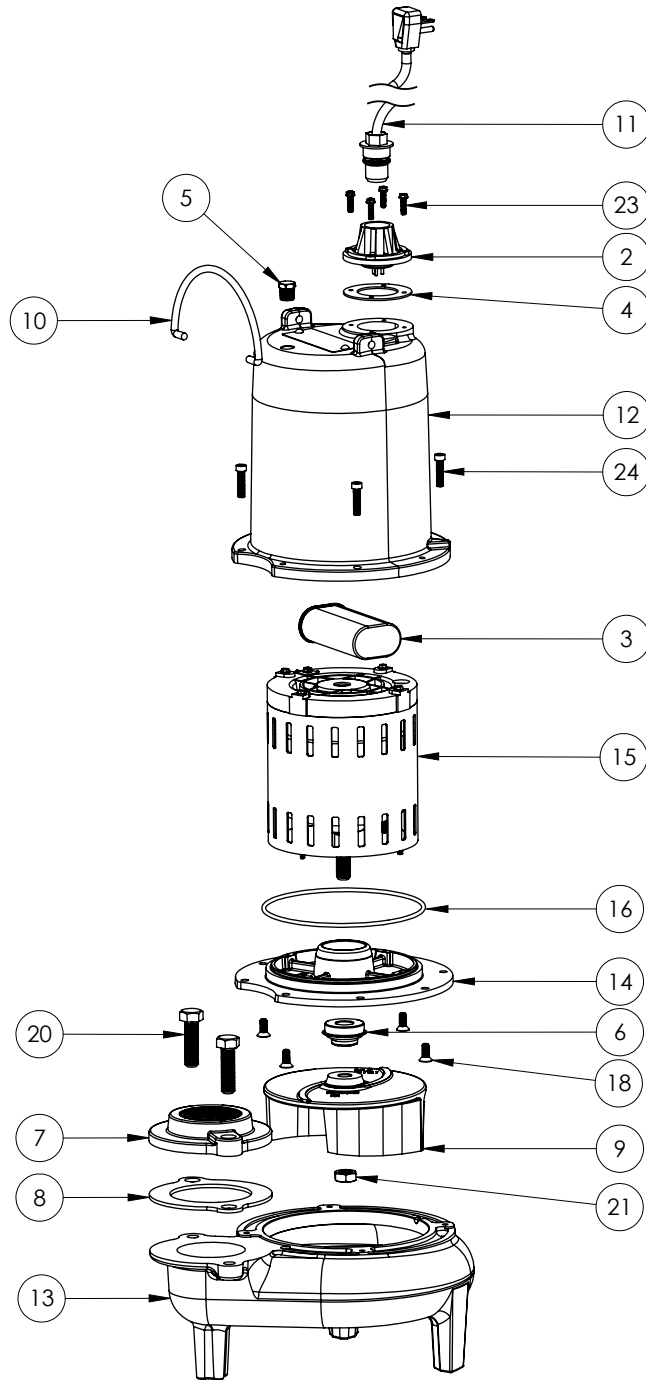

**PART NOTES:**

[1] - Part requires factory authorized service. Contact Liberty Pumps at 1-800-543-2550

LE102M2

LE102M2 (B61)

LE102M2B61

**LE102M2****LE102M2 (B61)**

#	PART #	DESCRIPTION	QTY	Note
1	532600R	MOTOR SUPPORT PLATE	1	
2	5120000	5/8 INCH UNITIZED SHAFT SEAL	1	[1]
3	5617000	O-RING	1	
4	5343000	MOTOR	1	
5	531400R	MOTOR COVER	1	
6	K001486	5131000 IMPELLER KIT, INCLUDES 1/2" JAM NUT	1	
7	531500R	VOLUTE HOUSING	1	
8	8018000	1/4-20 x 5/8 SLOTTED FLAT HEAD BOLT	4	
9	8091000	1/4-20 x 1 HEX SOCKET HEAD BOLT	4	
10	5129000	FLANGE GASKET, FITS 2" OR 3"	1	
11	K001221	2" DISCHARGE KIT	1	
12	8037000	1/2-13 x 1-3/4 STAINLESS STEEL BOLT	2	
13	8046000	1/2-20 HEX STAINLESS STEEL JAM NUT	1	
14	5071000	BRASS OIL PLUG	1	
15	5060000	CORD PLATE GASKET	1	
16	5014000	CORD PLATE	1	
17	K001058	POWER CORD, 10FT. 230V	1	
18	K001095	STAINLESS STEEL HANDLE	1	
19	8064000	#8-32 x 5/8 HEX WASHER HEAD SCREW	4	
20	51190F0	CAPACITOR	1	

**PART NOTES:**

[1] - Part requires factory authorized service. Contact Liberty Pumps at 1-800-543-2550

LE102M2

LE102M2 (B62)

**LE102M2****LE102M2 (B62)**

#	PART #	DESCRIPTION	QTY	Note
2	5014000	CORD PLATE	1	
3	51190F0	CAPACITOR	1	
4	5060000	CORD PLATE GASKET	1	
5	5071000	BRASS OIL PLUG	1	
6	5120000	5/8 INCH UNITIZED SHAFT SEAL	1	[1]
7	K001221	2" DISCHARGE KIT	1	
8	5129000	FLANGE GASKET, FITS 2" OR 3"	1	
9	K001486	5131000 IMPELLER KIT, INCLUDES 1/2" JAM NUT	1	
10	K001095	STAINLESS STEEL HANDLE	1	
11	K001058	POWER CORD, 10FT. 230V	1	
12	531400R	MOTOR COVER	1	
13	531500R	VOLUTE HOUSING	1	
14	53260B0	MOTOR PLATE	1	[1]
15	5332000	MOTOR	1	[1]
16	5617000	O-RING	1	
18	8018000	1/4-20 x 5/8 SLOTTED FLAT HEAD BOLT	4	
20	8037000	1/2-13 x 1-3/4 STAINLESS STEEL BOLT	2	
21	8046000	1/2-20 HEX STAINLESS STEEL JAM NUT	1	
23	8064000	#8-32 x 5/8 HEX WASHER HEAD SCREW	4	
24	8091000	1/4-20 x 1 HEX SOCKET HEAD BOLT	4	