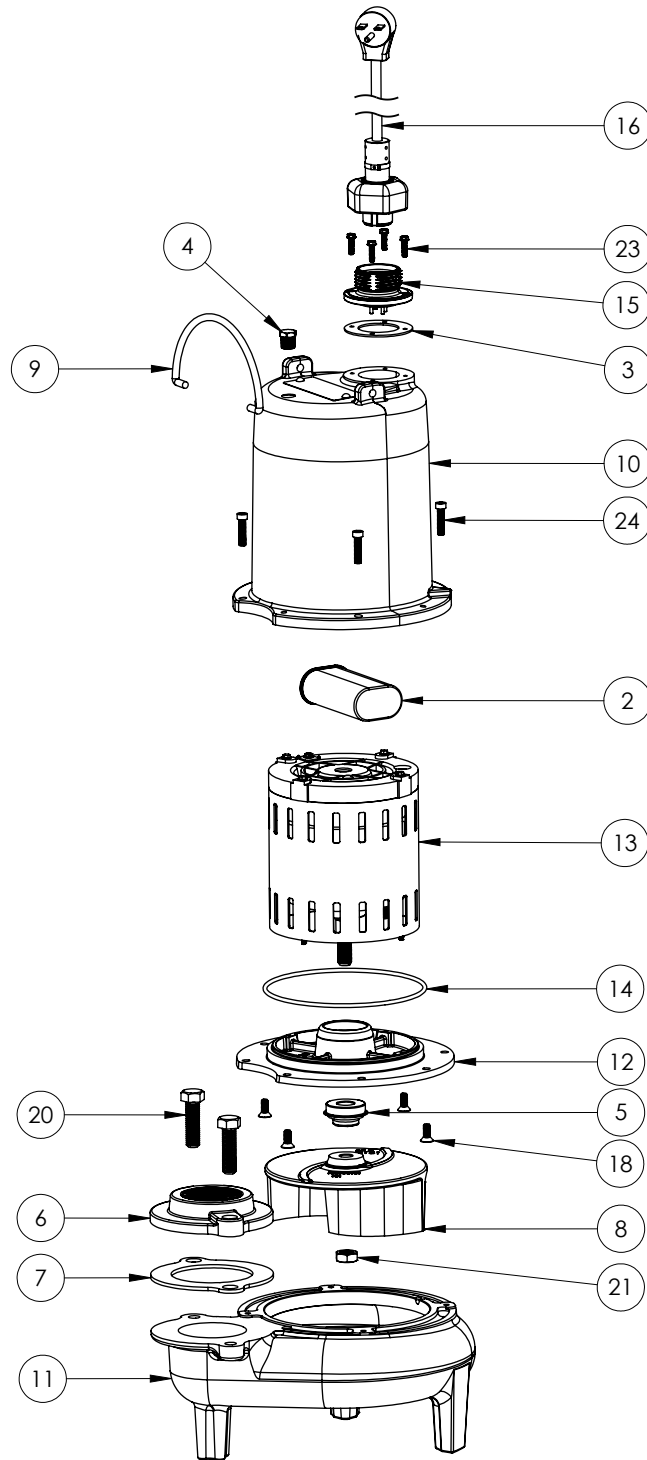

**PART NOTES:**

[1] - Part requires factory authorized service. Contact Liberty Pumps at 1-800-543-2550

LE102M2-2 (B72)

**LE102M2-2****LE102M2-2 (B72)**

#	PART #	DESCRIPTION	QTY	Note
1	5014000	CORD PLATE	1	
2	51190F0	CAPACITOR	1	
3	5060000	CORD PLATE GASKET	1	
4	50710A0	PIPE PLUG, 1/4" HEX HD BRASS NPTF	1	
5	5120000	5/8 INCH UNITIZED SHAFT SEAL	1	[1]
6	K001221	2" DISCHARGE KIT	1	
7	K001486	5131000 IMPELLER KIT, INCLUDES 1/2" JAM NUT	1	
8	3411200	HANDLE	1	
9	K001059	POWER CORD, 230V, 25 FOOT CORD	1	
10	531400R	MOTOR COVER	1	
11	531500R	VOLUTE HOUSING	1	
12	53260B0	MOTOR PLATE	1	[1]
13	5332000	MOTOR	1	[1]
14	5617000	O-RING	1	
15	8018000	1/4-20 x 5/8 SLOTTED FLAT HEAD BOLT	4	
16	8046000	1/2-20 HEX STAINLESS STEEL JAM NUT	1	
17	8064000	#8-32 x 5/8 HEX WASHER HEAD SCREW	4	
18	8091000	1/4-20 x 1 HEX SOCKET HEAD BOLT	4	
19	8103000	SCREW 1/4-20x5/8" HX SKT SS	1	

**PART NOTES:**

[1] - Part requires factory authorized service. Contact Liberty Pumps at 1-800-543-2550

LE102M2-3 (B62)

**LE102M2-3****LE102M2-3 (B62)**

#	PART #	DESCRIPTION	QTY	Note
2	51190F0	CAPACITOR	1	
3	5060000	CORD PLATE GASKET	1	
4	5071000	BRASS OIL PLUG	1	
5	5120000	5/8 INCH UNITIZED SHAFT SEAL	1	[1]
6	K001221	2" DISCHARGE KIT	1	
7	5129000	FLANGE GASKET, FITS 2" OR 3"	1	
8	K001486	5131000 IMPELLER KIT, INCLUDES 1/2" JAM NUT	1	
9	K001095	STAINLESS STEEL HANDLE	1	
10	531400R	MOTOR COVER	1	
11	531500R	VOLUTE HOUSING	1	
12	53260B0	MOTOR PLATE	1	[1]
13	5332000	MOTOR	1	[1]
14	5617000	O-RING	1	
15	K001216	5619000, CORDPLATE	1	
16	K001356	POWER CORD, 35FT.	1	
18	8018000	1/4-20 x 5/8 SLOTTED FLAT HEAD BOLT	4	
20	8037000	1/2-13 x 1-3/4 STAINLESS STEEL BOLT	2	
21	8046000	1/2-20 HEX STAINLESS STEEL JAM NUT	1	
23	8064000	#8-32 x 5/8 HEX WASHER HEAD SCREW	4	
24	8091000	1/4-20 x 1 HEX SOCKET HEAD BOLT	4	