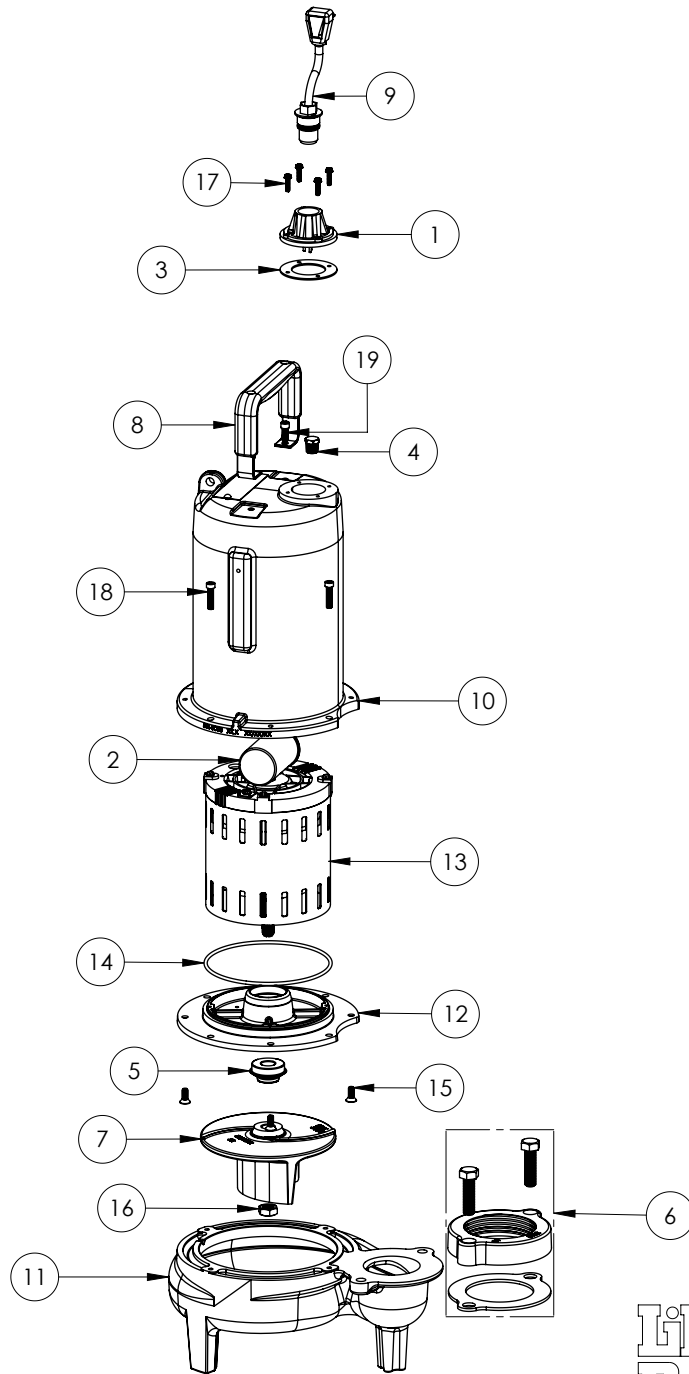

**PART NOTES:**

[1] - Part requires factory authorized service. Contact Liberty Pumps at 1-800-543-2550

LE102M3-2 (B62)

**LE102M3-2**

**LE102M3-2 (B62)**

#	PART #	DESCRIPTION	QTY	Note
2	5014000	CORD PLATE	1	
3	51190F0	CAPACITOR	1	
4	5060000	CORD PLATE GASKET	1	
5	5071000	BRASS OIL PLUG	1	
6	5120000	5/8 INCH UNITIZED SHAFT SEAL	1	[1]
7	K001222	3" DISCHARGE KIT	1	
8	5129000	FLANGE GASKET, FITS 2" OR 3"	1	
9	K001486	5131000 IMPELLER KIT, INCLUDES 1/2" JAM NUT	1	
10	K001095	STAINLESS STEEL HANDLE	1	
11	K001059	POWER CORD, 230V, 25 FOOT CORD	1	
12	531400R	MOTOR COVER	1	
13	531500R	VOLUTE HOUSING	1	
14	53260B0	MOTOR PLATE	1	[1]
15	5332000	MOTOR	1	[1]
16	5617000	O-RING	1	
18	8018000	1/4-20 x 5/8 SLOTTED FLAT HEAD BOLT	4	
20	8037000	1/2-13 x 1-3/4 STAINLESS STEEL BOLT	2	
21	8046000	1/2-20 HEX STAINLESS STEEL JAM NUT	1	
23	8064000	#8-32 x 5/8 HEX WASHER HEAD SCREW	4	
24	8091000	1/4-20 x 1 HEX SOCKET HEAD BOLT		

**PART NOTES:**

[1] - Part requires factory authorized service. Contact Liberty Pumps at 1-800-543-2550

LE102M3-2 (B71)

**LE102M3-2****LE102M3-2 (B71)**

#	PART #	DESCRIPTION	QTY	Note
1	5014000	CORD PLATE	1	
2	51190F0	CAPACITOR	1	
3	5060000	CORD PLATE GASKET	1	
4	5071000	BRASS OIL PLUG	1	
5	5120000	5/8 INCH UNITIZED SHAFT SEAL	1	[1]
6	K001222	3" DISCHARGE KIT	1	
7	K001486	5131000 IMPELLER KIT, INCLUDES 1/2" JAM NUT	1	
8	3411200	HANDLE	1	
9	K001059	POWER CORD, 230V, 25 FOOT CORD	1	
10	531400R	MOTOR COVER	1	
11	531500R	VOLUTE HOUSING	1	
12	53260AR	MOTOR PLATE	1	
13	5343200	MOTOR - B71	1	
14	5617000	O-RING	1	
15	8018000	1/4-20 x 5/8 SLOTTED FLAT HEAD BOLT	4	
16	8046000	1/2-20 HEX STAINLESS STEEL JAM NUT	1	
17	8064000	#8-32 x 5/8 HEX WASHER HEAD SCREW	4	
18	8091000	1/4-20 x 1 HEX SOCKET HEAD BOLT	4	
19	8103000	SCREW 1/4-20x5/8" HX SKT SS	2	