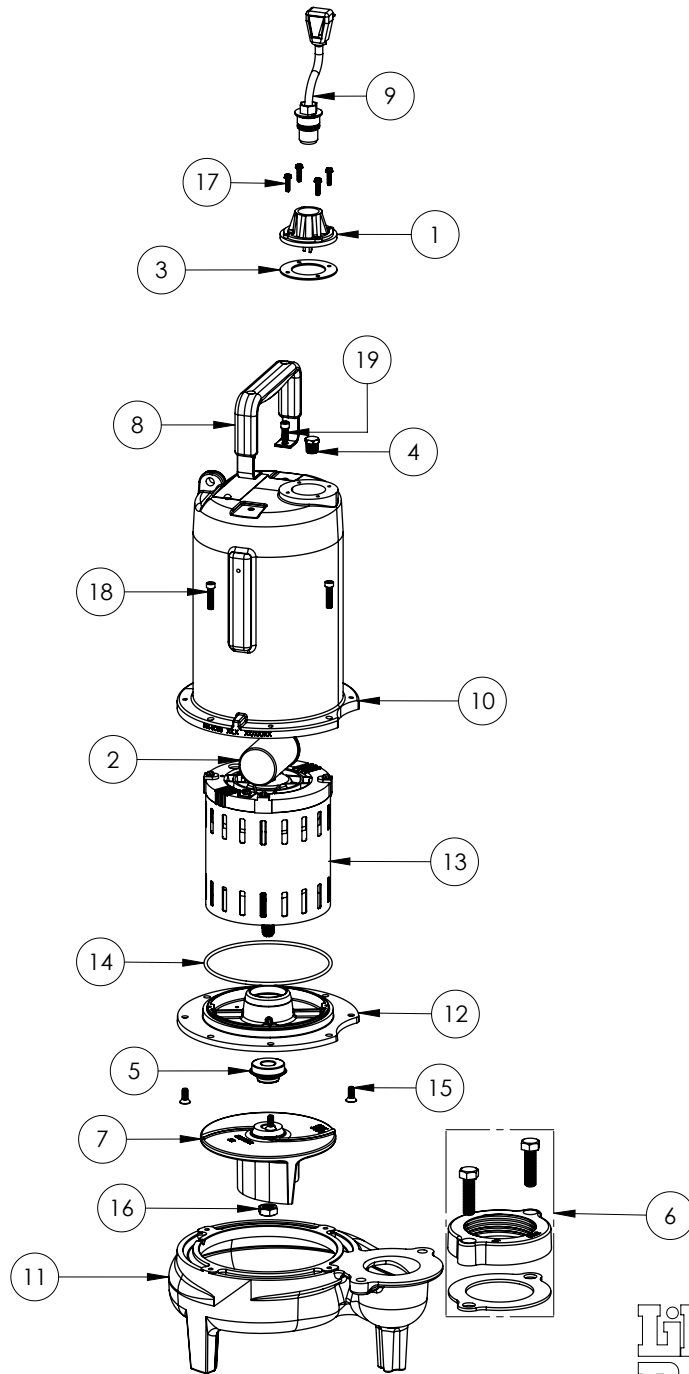

LE102M3

LE102M3 (B71)

Liberty
Pumps

LE102M3

LE102M3 (B71)

#	PART #	DESCRIPTION	QTY	Note
1	5014000	CORD PLATE	1	
2	51190F0	CAPACITOR	1	
3	5060000	CORD PLATE GASKET	1	
4	5071000	BRASS OIL PLUG	1	
5	5120000	5/8 INCH UNITIZED SHAFT SEAL	1	[1]
6	K001222	3" DISCHARGE KIT	1	
7	K001486	5131000 IMPELLER KIT, INCLUDES 1/2" JAM NUT	1	
8	3411200	HANDLE	1	
9	K001058	POWER CORD, 10FT. 230V	1	
10	531400R	MOTOR COVER	1	
11	531500R	VOLUTE HOUSING	1	
12	53260AR	MOTOR PLATE	1	
13	5343200	MOTOR - B71	1	
14	5617000	O-RING	1	
15	8018000	1/4-20 x 5/8 SLOTTED FLAT HEAD BOLT	4	
16	8046000	1/2-20 HEX STAINLESS STEEL JAM NUT	1	
17	8064000	#8-32 x 5/8 HEX WASHER HEAD SCREW	4	
18	8091000	1/4-20 x 1 HEX SOCKET HEAD BOLT	4	
19	8103000	SCREW 1/4-20x5/8" HX SKT SS	2	

PART NOTES:

[1] - Part requires factory authorized service. Contact Liberty Pumps at 1-800-543-2550