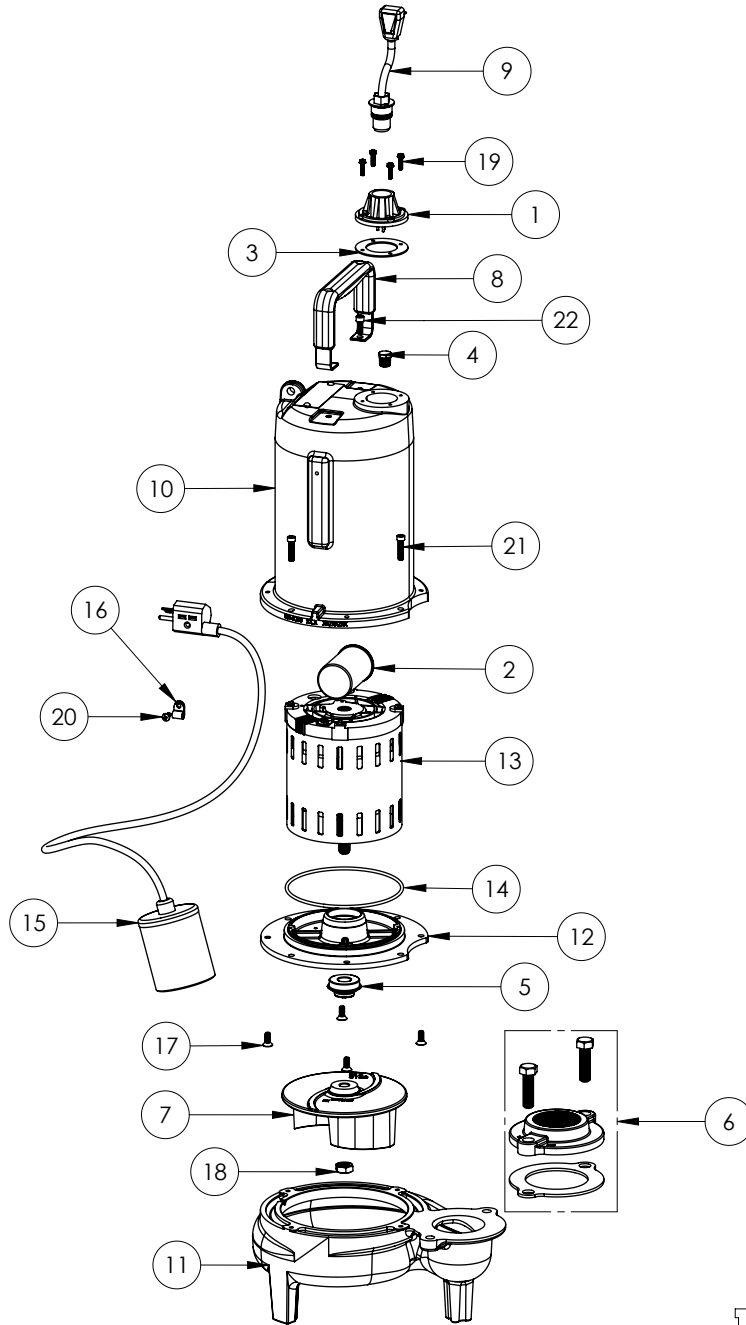

LE102A2

LE102A2 (B71)

Liberty
Pumps

LE102A2

LE102A2 (B71)

#	PART #	DESCRIPTION	QTY	Note
1	5014000	CORD PLATE	1	
2	51190F0	CAPACITOR	1	
3	5060000	CORD PLATE GASKET	1	
4	5071000	BRASS OIL PLUG	1	
5	5120000	5/8 INCH UNITIZED SHAFT SEAL	1	[1]
6	K001221	2" DISCHARGE KIT	1	
7	K001486	5131000 IMPELLER KIT, INCLUDES 1/2" JAM NUT	1	
8	3411200	HANDLE	1	
9	K001058	POWER CORD, 10FT. 230V	1	
10	531400R	MOTOR COVER	1	
11	531500R	VOLUTE HOUSING	1	
12	53260AR	MOTOR PLATE	1	
13	5343200	MOTOR - B71	1	
14	5617000	O-RING	1	
15	K001019	61140A0 PUMP SWITCH, 10' 230V, INCLUDES MOUNTING HARDWARE	1	
16	8067000	CABLE CLAMP	1	
17	8018000	1/4-20 x 5/8 SLOTTED FLAT HEAD BOLT	4	
18	8046000	1/2-20 HEX STAINLESS STEEL JAM NUT	1	
19	8064000	#8-32 x 5/8 HEX WASHER HEAD SCREW	4	
20	8082000	#10-24 x 3/8 EPOXY LOCK SCREW	1	
21	8091000	1/4-20 x 1 HEX SOCKET HEAD BOLT	4	
22	8103000	SCREW 1/4-20x5/8" HX SKT SS	2	

PART NOTES:

[1] - Part requires factory authorized service. Contact Liberty Pumps at 1-800-543-2550