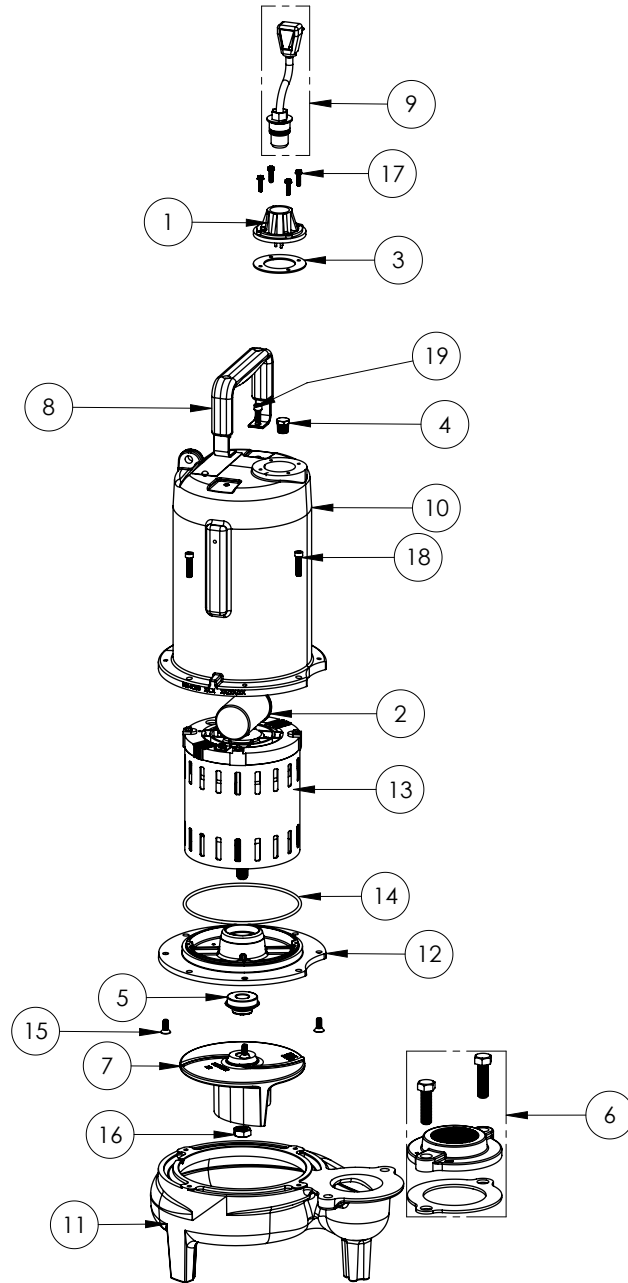

**PART NOTES:**

[1] - Part requires factory authorized service. Contact Liberty Pumps at 1-800-543-2550

LE102M2-2 (B62)

**LE102M2-2****LE102M2-2 (B62)**

#	PART #	DESCRIPTION	QTY	Note
2	5014000	CORD PLATE	1	
3	51190F0	CAPACITOR	1	
4	5060000	CORD PLATE GASKET	1	
5	5071000	BRASS OIL PLUG	1	
6	5120000	5/8 INCH UNITIZED SHAFT SEAL	1	[1]
7	K001221	2" DISCHARGE KIT	1	
8	5129000	FLANGE GASKET, FITS 2" OR 3"	1	
9	K001486	5131000 IMPELLER KIT, INCLUDES 1/2" JAM NUT	1	
10	K001095	STAINLESS STEEL HANDLE	1	
11	K001059	POWER CORD, 230V, 25 FOOT CORD	1	
12	531400R	MOTOR COVER	1	
13	531500R	VOLUTE HOUSING	1	
14	53260B0	MOTOR PLATE	1	[1]
15	5332000	MOTOR	1	[1]
16	5617000	O-RING	1	
18	8018000	1/4-20 x 5/8 SLOTTED FLAT HEAD BOLT	4	
20	8037000	1/2-13 x 1-3/4 STAINLESS STEEL BOLT	2	
21	8046000	1/2-20 HEX STAINLESS STEEL JAM NUT	1	
23	8064000	#8-32 x 5/8 HEX WASHER HEAD SCREW	4	
24	8091000	1/4-20 x 1 HEX SOCKET HEAD BOLT		

**PART NOTES:**

[1] - Part requires factory authorized service. Contact Liberty Pumps at 1-800-543-2550

LE102M2-2 (B71)

**LE102M2-2****LE102M2-2 (B71)**

#	PART #	DESCRIPTION	QTY	Note
1	5014000	CORD PLATE	1	
2	51190F0	CAPACITOR	1	
3	5060000	CORD PLATE GASKET	1	
4	5071000	BRASS OIL PLUG	1	
5	5120000	5/8 INCH UNITIZED SHAFT SEAL	1	[1]
6	K001221	2" DISCHARGE KIT	1	
7	K001486	5131000 IMPELLER KIT, INCLUDES 1/2" JAM NUT	1	
8	3411200	HANDLE	1	
9	K001059	POWER CORD, 230V, 25 FOOT CORD	1	
10	531400R	MOTOR COVER	1	
11	531500R	VOLUTE HOUSING	1	
12	53260B0	MOTOR PLATE	1	[1]
13	5343200	MOTOR - B71	1	
14	5617000	O-RING	1	
15	8018000	1/4-20 x 5/8 SLOTTED FLAT HEAD BOLT	4	
16	8046000	1/2-20 HEX STAINLESS STEEL JAM NUT	1	
17	8064000	#8-32 x 5/8 HEX WASHER HEAD SCREW	4	
18	8091000	1/4-20 x 1 HEX SOCKET HEAD BOLT		
19	8103000	SCREW 1/4-20x5/8" HX SKT SS	2	