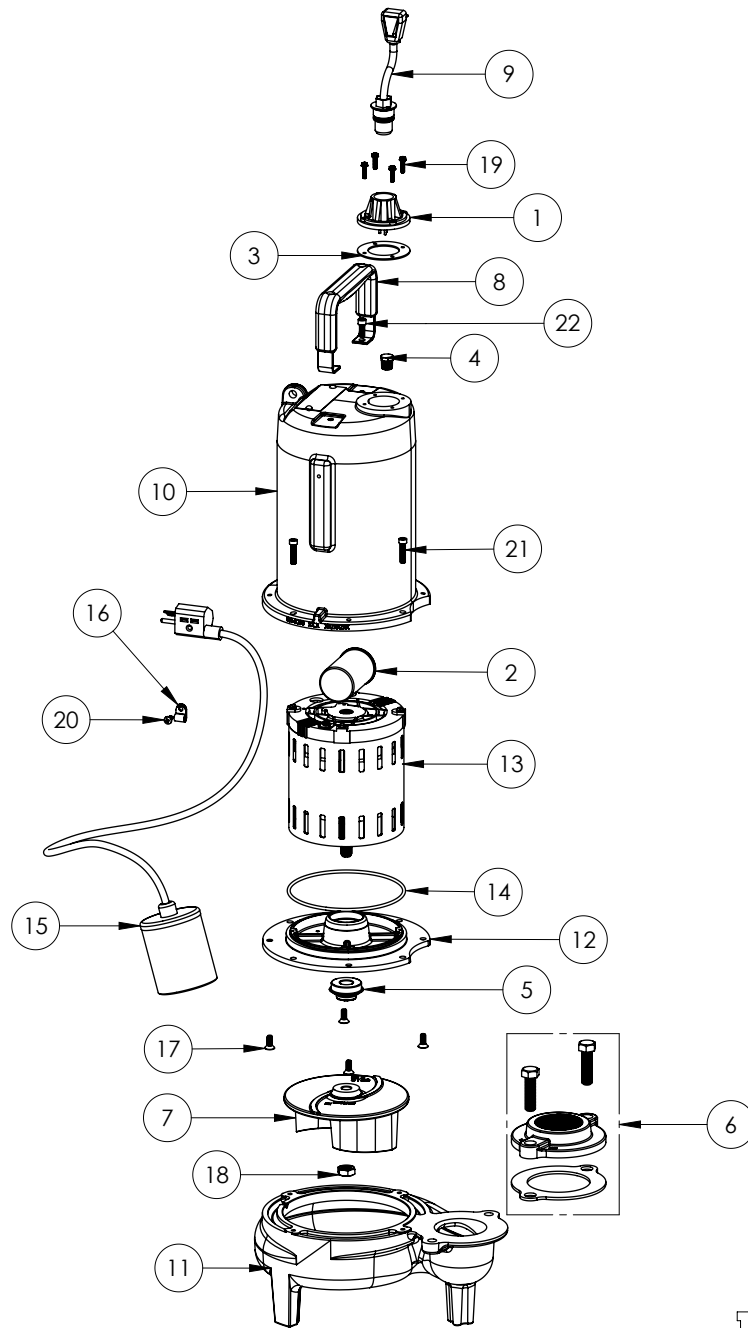

LE102A2-3 (B71)

LE102A2-3 (B71)

#	PART #	DESCRIPTION	QTY	Note
1	K001216	5619000, CORDPLATE	1	
2	51190F0	CAPACITOR	1	
3	5060000	CORD PLATE GASKET	1	
4	5071000	BRASS OIL PLUG	1	
5	5120000	5/8 INCH UNITIZED SHAFT SEAL	1	[1]
6	K001221	2" DISCHARGE KIT	1	
7	K001486	5131000 IMPELLER KIT, INCLUDES 1/2" JAM NUT	1	
8	3411200	HANDLE	1	
9	K001356	POWER CORD, 35FT.	1	
10	531400R	MOTOR COVER	1	
11	531500R	VOLUTE HOUSING	1	
12	53260AR	MOTOR PLATE	1	
13	5343200	MOTOR - B71	1	
14	5617000	O-RING	1	
15	K001444	61290C0, 230V 35' SWITCH, INCLUDES CLAMP AND SCREW	1	
16	8014000	CABLE CLAMP	1	
17	8018000	1/4-20 x 5/8 SLOTTED FLAT HEAD BOLT	4	
18	8046000	1/2-20 HEX STAINLESS STEEL JAM NUT	1	
19	8064000	#8-32 x 5/8 HEX WASHER HEAD SCREW	4	
20	8082000	#10-24 x 3/8 EPOXY LOCK SCREW	1	
21	8091000	1/4-20 x 1 HEX SOCKET HEAD BOLT	4	
22	8103000	SCREW 1/4-20x5/8" HX SKT SS	2	

PART NOTES:

[1] - Part requires factory authorized service. Contact Liberty Pumps at 1-800-543-2550