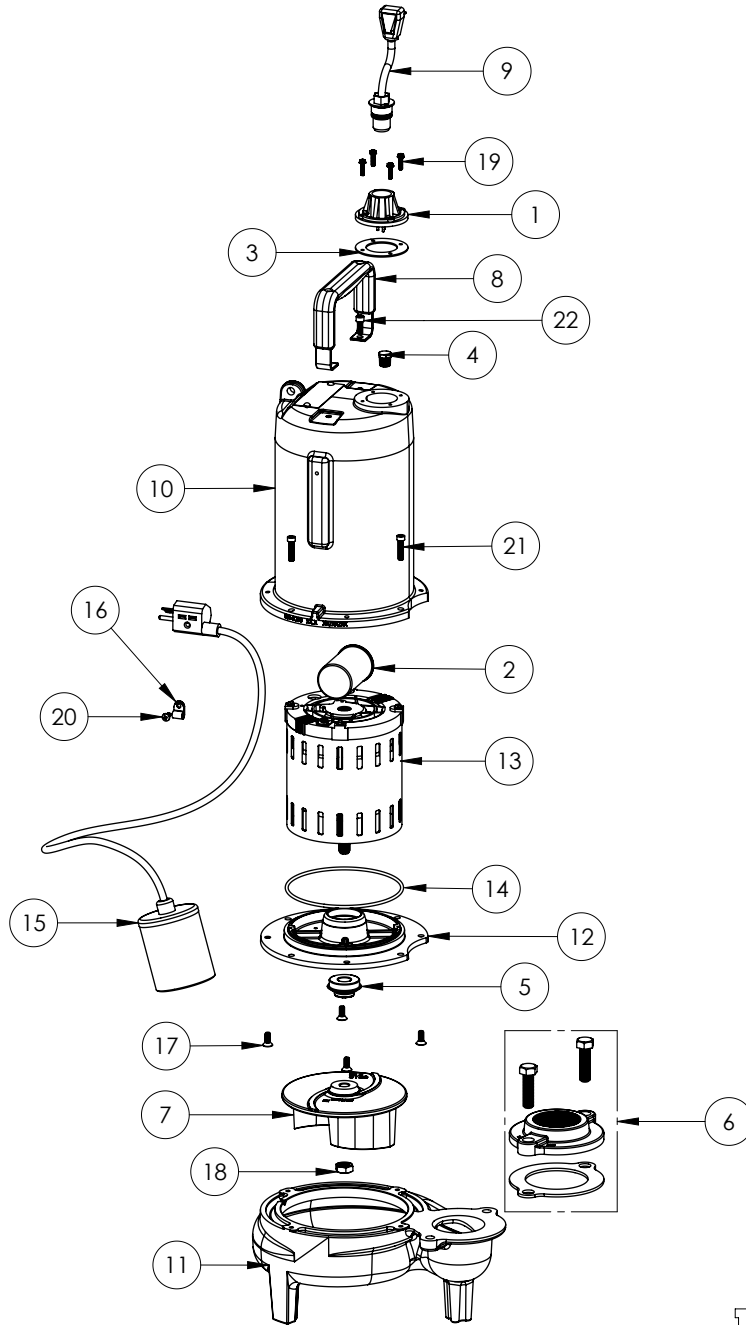

LE102A2-3 (B72)

LE102A2-3 (B72)

#	PART #	DESCRIPTION	QTY	Note
1	K001216	5619000, CORDPLATE	1	
2	51190F0	CAPACITOR	1	
3	5060000	CORD PLATE GASKET	1	
4	50710A0	PIPE PLUG, 1/4" HEX HD BRASS NPTF	1	
5	5120000	5/8 INCH UNITIZED SHAFT SEAL	1	[1]
6	K001221	2" DISCHARGE KIT	1	
7	K001486	5131000 IMPELLER KIT, INCLUDES 1/2" JAM NUT	1	
8	3411200	HANDLE	1	
9	K001356	POWER CORD, 35FT.	1	
10	531400R	MOTOR COVER	1	
11	531500R	VOLUTE HOUSING	1	
12	53260BR	MOTOR SUPPORT PLATE	1	
13	5332000	MOTOR	1	[1]
14	5617000	O-RING	1	
15	K001444	61290C0, 230V 35' SWITCH, INCLUDES CLAMP AND SCREW	1	
16	8014000	CABLE CLAMP	1	
17	8018000	1/4-20 x 5/8 SLOTTED FLAT HEAD BOLT	4	
18	8046000	1/2-20 HEX STAINLESS STEEL JAM NUT	1	
19	8064000	#8-32 x 5/8 HEX WASHER HEAD SCREW	4	
20	8082000	#10-24 x 3/8 EPOXY LOCK SCREW	1	
21	8091000	1/4-20 x 1 HEX SOCKET HEAD BOLT	4	
22	8103000	SCREW 1/4-20x5/8" HX SKT SS	1	

PART NOTES:

[1] - Part requires factory authorized service. Contact Liberty Pumps at 1-800-543-2550