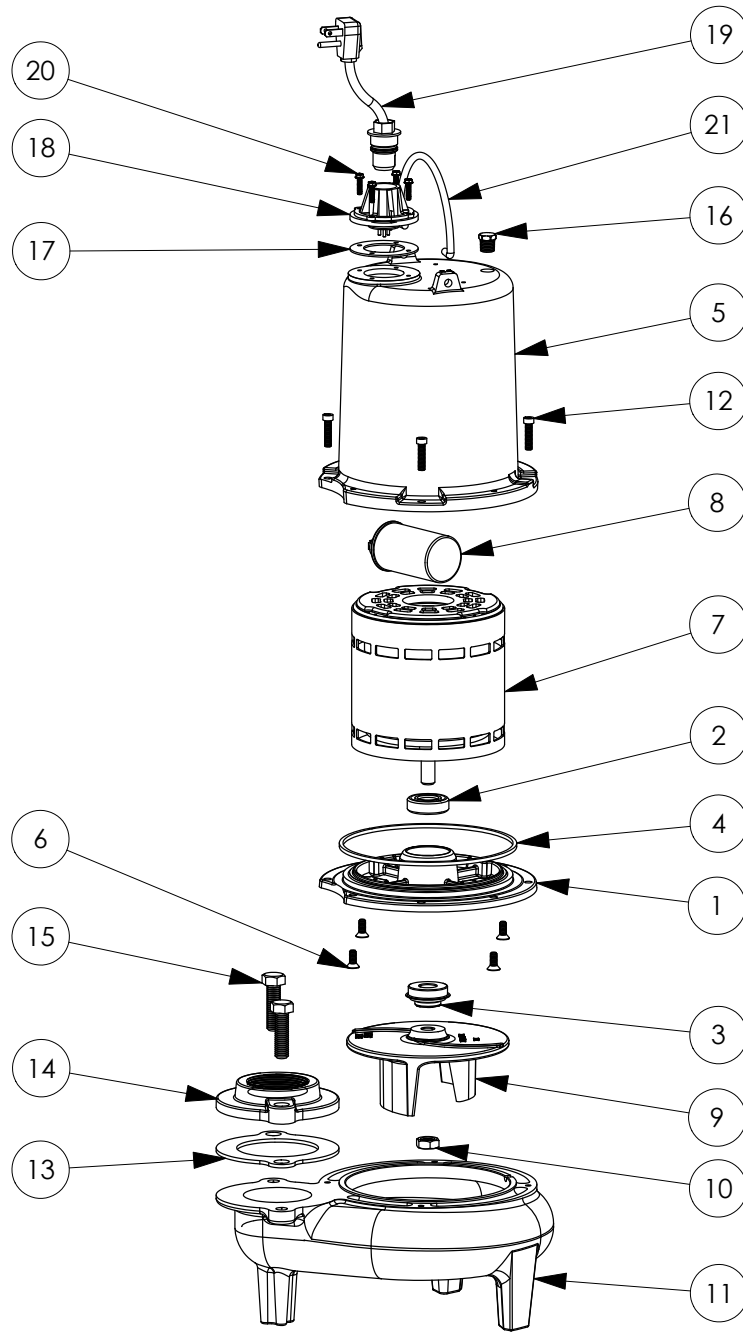

## LE102A3-3 (B72)

#	PART #	DESCRIPTION	QTY	Note
1	K001216	5619000, CORDPLATE	1	
2	51190F0	CAPACITOR	1	
3	5060000	CORD PLATE GASKET	1	
4	50710A0	PIPE PLUG, 1/4" HEX HD BRASS NPTF	1	
5	5120000	5/8 INCH UNITIZED SHAFT SEAL	1	[1]
6	K001222	3" DISCHARGE KIT	1	
7	K001486	5131000 IMPELLER KIT, INCLUDES 1/2" JAM NUT	1	
8	3411200	HANDLE	1	
9	K001356	POWER CORD, 35FT.	1	
10	531400R	MOTOR COVER	1	
11	531500R	VOLUTE HOUSING	1	
12	53260BR	MOTOR SUPPORT PLATE	1	
13	5332000	MOTOR	1	[1]
14	5617000	O-RING	1	
15	K001444	61290C0, 230V 35' SWITCH, INCLUDES CLAMP AND SCREW	1	
16	8014000	CABLE CLAMP	1	
17	8018000	1/4-20 x 5/8 SLOTTED FLAT HEAD BOLT	4	
18	8046000	1/2-20 HEX STAINLESS STEEL JAM NUT	1	
19	8064000	#8-32 x 5/8 HEX WASHER HEAD SCREW	4	
20	8082000	#10-24 x 3/8 EPOXY LOCK SCREW	1	
21	8091000	1/4-20 x 1 HEX SOCKET HEAD BOLT	4	
22	8103000	SCREW 1/4-20x5/8" HX SKT SS	2	

**PART NOTES:**

[1] - Part requires factory authorized service. Contact Liberty Pumps at 1-800-543-2550

LE102M2

LE102M2 (B10)

**LE102M2****LE102M2 (B10)**

#	PART #	DESCRIPTION	QTY	Note
1	510100R	MOTOR SUPPORT PLATE	1	
2	5124000	BEARING	1	
3	5120000	5/8 INCH UNITIZED SHAFT SEAL	1	[1]
4	5107000	MOTOR COVER SEALRING	1	[1]
5	527700R	MOTOR COVER	1	
6	8018000	1/4-20 x 5/8 SLOTTED FLAT HEAD BOLT	4	
7	5343000	MOTOR	1	
8	51190F0	CAPACITOR	1	
9	K001486	5131000 IMPELLER KIT, INCLUDES 1/2" JAM NUT	1	
10	8046000	1/2-20 HEX STAINLESS STEEL JAM NUT	1	
11	510200R	VOLUTE HOUSING	1	
12	8091000	1/4-20 x 1 HEX SOCKET HEAD BOLT	4	
13	5129000	FLANGE GASKET, FITS 2" OR 3"	1	
14	K001221	2" DISCHARGE KIT	1	
15	8037000	1/2-13 x 1-3/4 STAINLESS STEEL BOLT	2	
16	5071000	BRASS OIL PLUG	1	
17	5060000	CORD PLATE GASKET	1	
18	5014000	CORD PLATE	1	
19	K001058	POWER CORD, 10FT. 230V	1	
20	8064000	#8-32 x 5/8 HEX WASHER HEAD SCREW	4	
21	K001095	STAINLESS STEEL HANDLE	1	