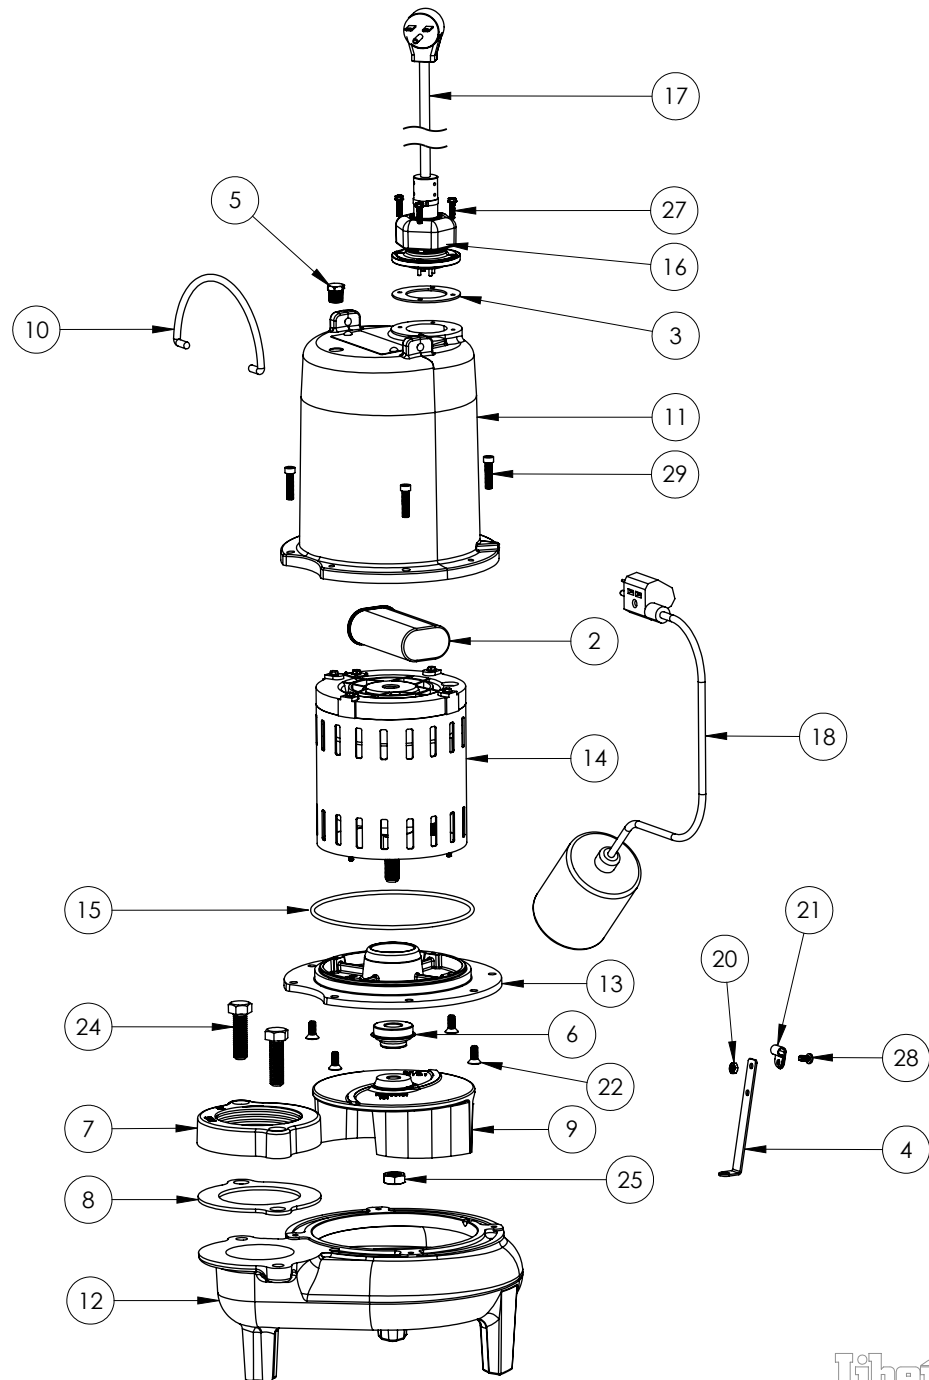

LE102A3-3 (B62)

LE102A3-3 (B62)

#	PART #	DESCRIPTION	QTY	Note
2	51190F0	CAPACITOR	1	
3	5060000	CORD PLATE GASKET	1	
4	5070000	FLOAT SWITCH SUPPORT	1	
5	5071000	BRASS OIL PLUG	1	
6	5120000	5/8 INCH UNITIZED SHAFT SEAL	1	[1]
7	K001222	3" DISCHARGE KIT	1	
8	5129000	FLANGE GASKET, FITS 2" OR 3"	1	
9	K001486	5131000 IMPELLER KIT, INCLUDES 1/2" JAM NUT	1	
10	K001095	STAINLESS STEEL HANDLE	1	
11	531400R	MOTOR COVER	1	
12	531500R	VOLUTE HOUSING	1	
13	53260B0	MOTOR PLATE	1	[1]
14	5332000	MOTOR	1	[1]
15	5617000	O-RING	1	
16	K001216	5619000, CORDPLATE	1	
17	K001356	POWER CORD, 35FT.	1	
18	K001062	PUMP SWITCH, 25FT. INCLUDES MOUNTING HARDWARE	1	
20	8002000	#10-24 STAINLESS STEEL HEX	1	
21	8014000	CABLE CLAMP	1	
22	8018000	1/4-20 x 5/8 SLOTTED FLAT HEAD BOLT	4	
24	8037000	1/2-13 x 1-3/4 STAINLESS STEEL BOLT	2	
25	8046000	1/2-20 HEX STAINLESS STEEL JAM NUT	1	
27	8064000	#8-32 x 5/8 HEX WASHER HEAD SCREW	4	
28	8082000	#10-24 x 3/8 EPOXY LOCK SCREW	1	
29	8091000	1/4-20 x 1 HEX SOCKET HEAD BOLT	4	

PART NOTES:

[1] - Part requires factory authorized service. Contact Liberty Pumps at 1-800-543-2550