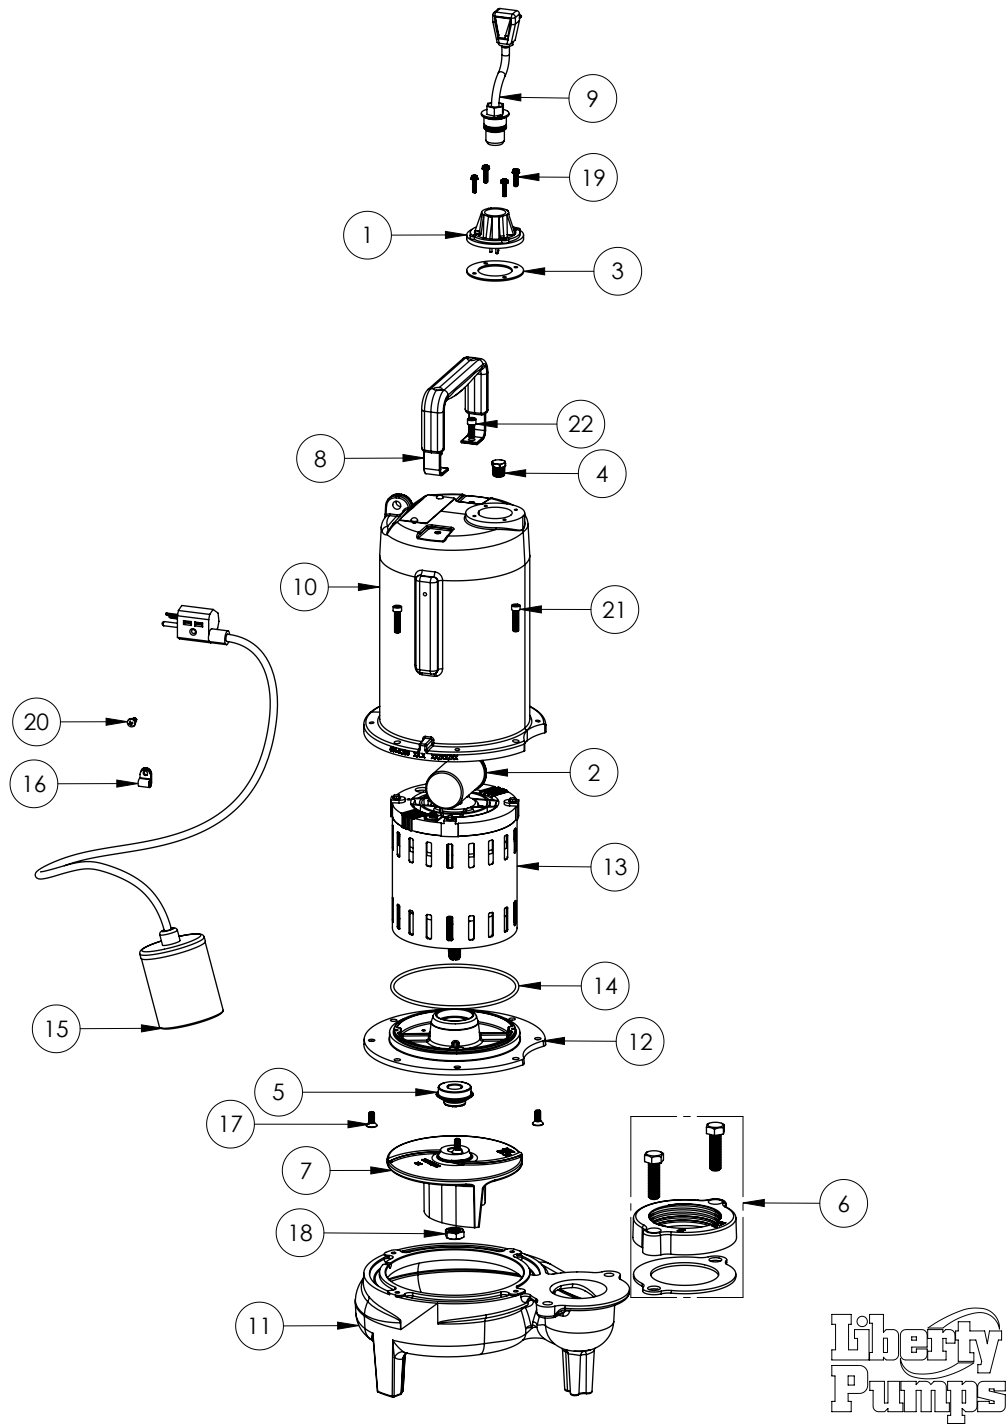

## LE102A3 (B62)

#	PART #	DESCRIPTION	QTY	Note
2	5014000	CORD PLATE	1	
3	51190F0	CAPACITOR	1	
4	5060000	CORD PLATE GASKET	1	
5	5070000	FLOAT SWITCH SUPPORT	1	
6	5071000	BRASS OIL PLUG	1	
7	5120000	5/8 INCH UNITIZED SHAFT SEAL	1	[1]
8	K001222	3" DISCHARGE KIT	1	
9	5129000	FLANGE GASKET, FITS 2" OR 3"	1	
10	K001486	5131000 IMPELLER KIT, INCLUDES 1/2" JAM NUT	1	
11	K001095	STAINLESS STEEL HANDLE	1	
12	K001058	POWER CORD, 10FT. 230V	1	
13	531400R	MOTOR COVER	1	
14	531500R	VOLUTE HOUSING	1	
15	53260B0	MOTOR PLATE	1	[1]
16	5332000	MOTOR	1	[1]
17	5617000	O-RING	1	
18	K001019	61140A0 PUMP SWITCH, 10' 230V, INCLUDES MOUNTING HARDWARE	1	
20	8002000	#10-24 STAINLESS STEEL HEX	1	
21	8014000	CABLE CLAMP	1	
22	8018000	1/4-20 x 5/8 SLOTTED FLAT HEAD BOLT		
24	8037000	1/2-13 x 1-3/4 STAINLESS STEEL BOLT	2	
25	8046000	1/2-20 HEX STAINLESS STEEL JAM NUT	1	
27	8064000	#8-32 x 5/8 HEX WASHER HEAD SCREW	4	
28	8082000	#10-24 x 3/8 EPOXY LOCK SCREW	1	
29	8091000	1/4-20 x 1 HEX SOCKET HEAD BOLT	4	

**PART NOTES:**

[1] - Part requires factory authorized service. Contact Liberty Pumps at 1-800-543-2550

LE102A3 (B71)

**LE102A3****LE102A3 (B71)**

#	PART #	DESCRIPTION	QTY	Note
1	5014000	CORD PLATE	1	
2	51190F0	CAPACITOR	1	
3	5060000	CORD PLATE GASKET	1	
4	5071000	BRASS OIL PLUG	1	
5	5120000	5/8 INCH UNITIZED SHAFT SEAL	1	[1]
6	K001222	3" DISCHARGE KIT	1	
7	K001486	5131000 IMPELLER KIT, INCLUDES 1/2" JAM NUT	1	
8	3411200	HANDLE	1	
9	K001058	POWER CORD, 10FT. 230V	1	
10	531400R	MOTOR COVER	1	
11	531500R	VOLUTE HOUSING	1	
12	53260AR	MOTOR PLATE	1	
13	5343200	MOTOR - B71	1	
14	5617000	O-RING	1	
15	K001019	61140A0 PUMP SWITCH, 10' 230V, INCLUDES MOUNTING HARDWARE	1	
16	8014000	CABLE CLAMP	1	
17	8018000	1/4-20 x 5/8 SLOTTED FLAT HEAD BOLT	4	
18	8046000	1/2-20 HEX STAINLESS STEEL JAM NUT	1	
19	8064000	#8-32 x 5/8 HEX WASHER HEAD SCREW	4	
20	8082000	#10-24 x 3/8 EPOXY LOCK SCREW	1	
21	8091000	1/4-20 x 1 HEX SOCKET HEAD BOLT	4	
22	8103000	SCREW 1/4-20x5/8" HX SKT SS	1	