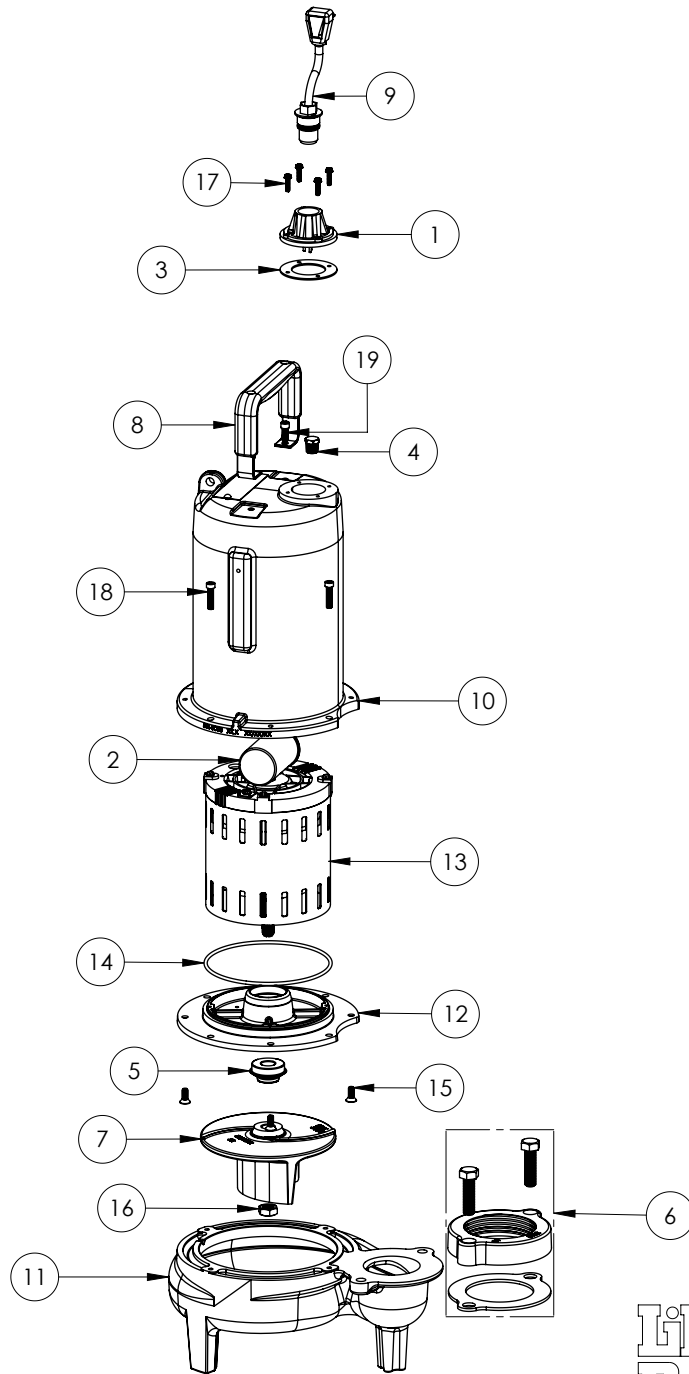

**PART NOTES:**

[1] - Part requires factory authorized service. Contact Liberty Pumps at 1-800-543-2550

LE102M3-3 (B71)

**LE102M3-3****LE102M3-3 (B71)**

#	PART #	DESCRIPTION	QTY	Note
1	K001216	5619000, CORDPLATE	4	
2	51190F0	CAPACITOR	1	
3	5060000	CORD PLATE GASKET	1	
4	5071000	BRASS OIL PLUG	1	
5	5120000	5/8 INCH UNITIZED SHAFT SEAL	1	[1]
6	K001222	3" DISCHARGE KIT	1	
7	K001486	5131000 IMPELLER KIT, INCLUDES 1/2" JAM NUT	1	
8	K001095	STAINLESS STEEL HANDLE	1	
9	K001356	POWER CORD, 35FT.	1	
10	531400R	MOTOR COVER	1	
11	531500R	VOLUTE HOUSING	1	
12	53260AR	MOTOR PLATE	1	
13	5343200	MOTOR - B71	1	
14	5617000	O-RING	1	
15	8018000	1/4-20 x 5/8 SLOTTED FLAT HEAD BOLT	4	
16	8046000	1/2-20 HEX STAINLESS STEEL JAM NUT	1	
17	8064000	#8-32 x 5/8 HEX WASHER HEAD SCREW	4	
18	8091000	1/4-20 x 1 HEX SOCKET HEAD BOLT	4	
19	8103000	SCREW 1/4-20x5/8" HX SKT SS	2	

**PART NOTES:**

[1] - Part requires factory authorized service. Contact Liberty Pumps at 1-800-543-2550

LE102M3-3 (B72)

**LE102M3-3****LE102M3-3 (B72)**

#	PART #	DESCRIPTION	QTY	Note
1	K001216	5619000, CORDPLATE	1	
2	51190F0	CAPACITOR	1	
3	5060000	CORD PLATE GASKET	1	
4	50710A0	PIPE PLUG, 1/4" HEX HD BRASS NPTF	1	
5	5120000	5/8 INCH UNITIZED SHAFT SEAL	1	[1]
6	K001222	3" DISCHARGE KIT	1	
7	K001486	5131000 IMPELLER KIT, INCLUDES 1/2" JAM NUT	1	
8	3411200	HANDLE	1	
9	K001356	POWER CORD, 35FT.	1	
10	531400R	MOTOR COVER	1	
11	531500R	VOLUTE HOUSING	1	
12	53260BR	MOTOR SUPPORT PLATE	1	
13	5332000	MOTOR	1	[1]
14	5617000	O-RING	1	
15	8018000	1/4-20 x 5/8 SLOTTED FLAT HEAD BOLT	4	
16	8046000	1/2-20 HEX STAINLESS STEEL JAM NUT	1	
17	8064000	#8-32 x 5/8 HEX WASHER HEAD SCREW	4	
18	8091000	1/4-20 x 1 HEX SOCKET HEAD BOLT	4	
19	8103000	SCREW 1/4-20x5/8" HX SKT SS	2	