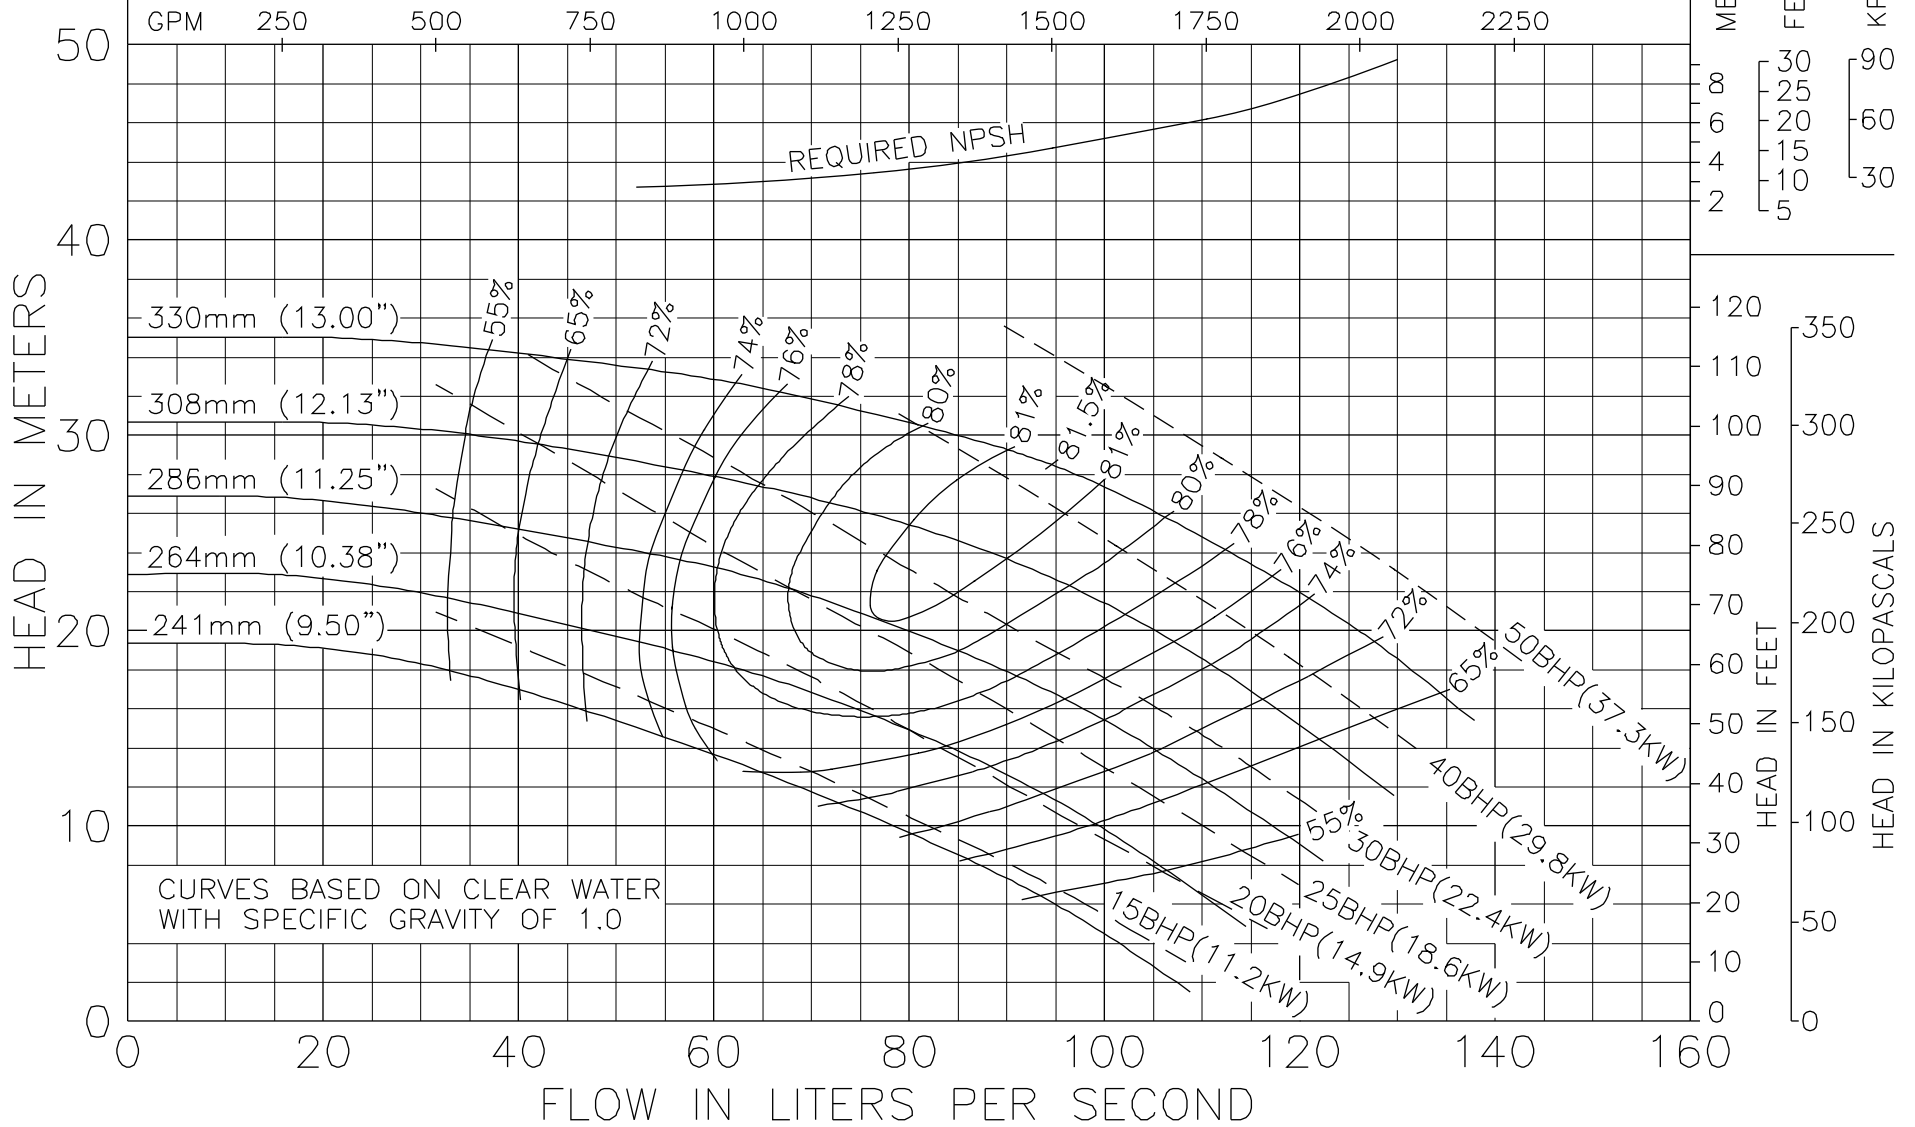

Model 8013
KV & KS Series

1160 RPM
October 23, 2000

Curve no. 1921
Min. Imp. Dia. 9.50"
Size 8 x 8 x 13

Model 8013
KV & KS Series

1450 RPM
February 14, 2001

Curve no. 1922
Min. Imp. Dia. 241mm/9.50"
Size 8" x 8" x 13"

Model 8013
KV & KS Series

1760 RPM
October 23, 2000

Curve no. 1923
Min. Imp. Dia. 9.50"
Size 8 x 8 x 13