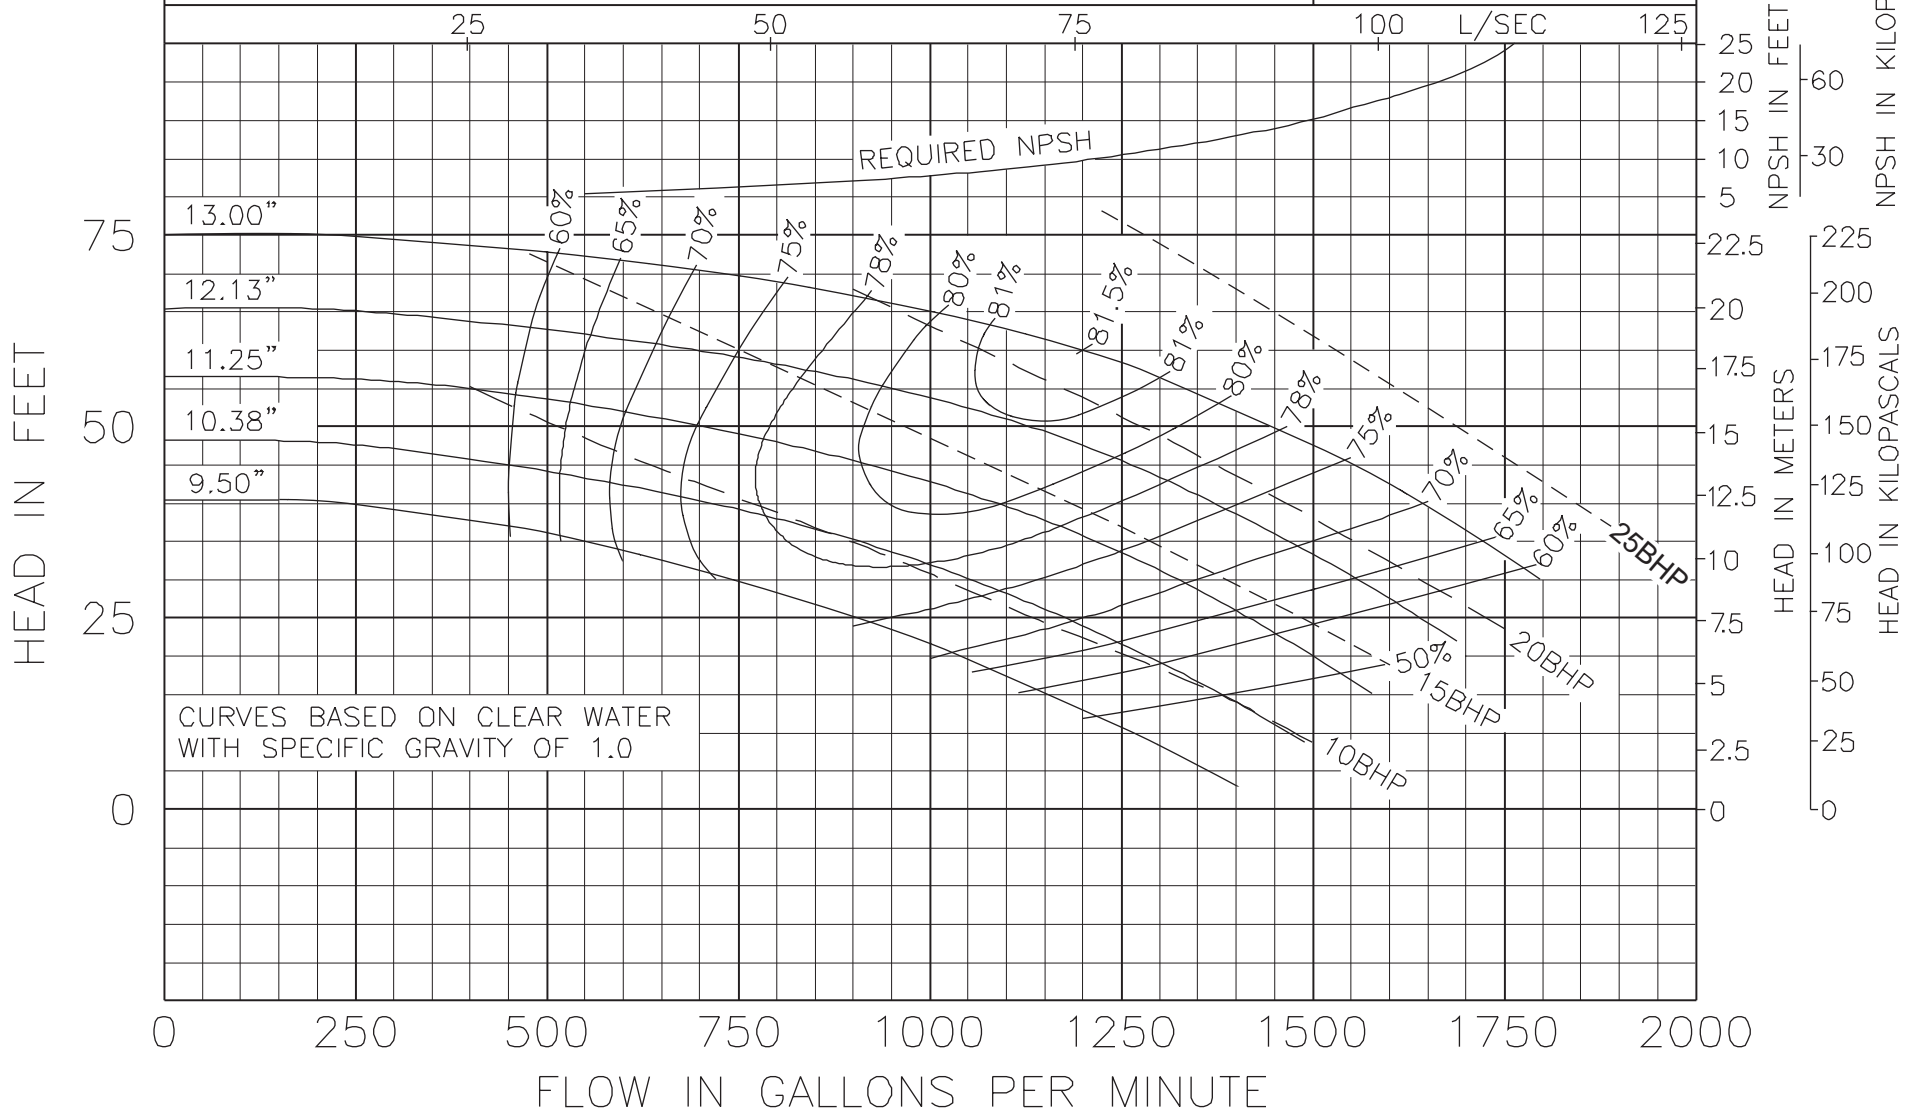

Model 8013
KV & KS Series

1160 RPM
October 23, 2000

Curve no. 1921
Min. Imp. Dia. 9.50"
Size 8 x 8 x 13

Model 8013
KV & KS Series

1450 RPM
February 14, 2001

Curve no. 1922
Min. Imp. Dia. 241mm/9.50"
Size 8" x 8" x 13"

Model 8013
KV & KS Series

1760 RPM
October 23, 2000

Curve no. 1923
Min. Imp. Dia. 9.50"
Size 8 x 8 x 13