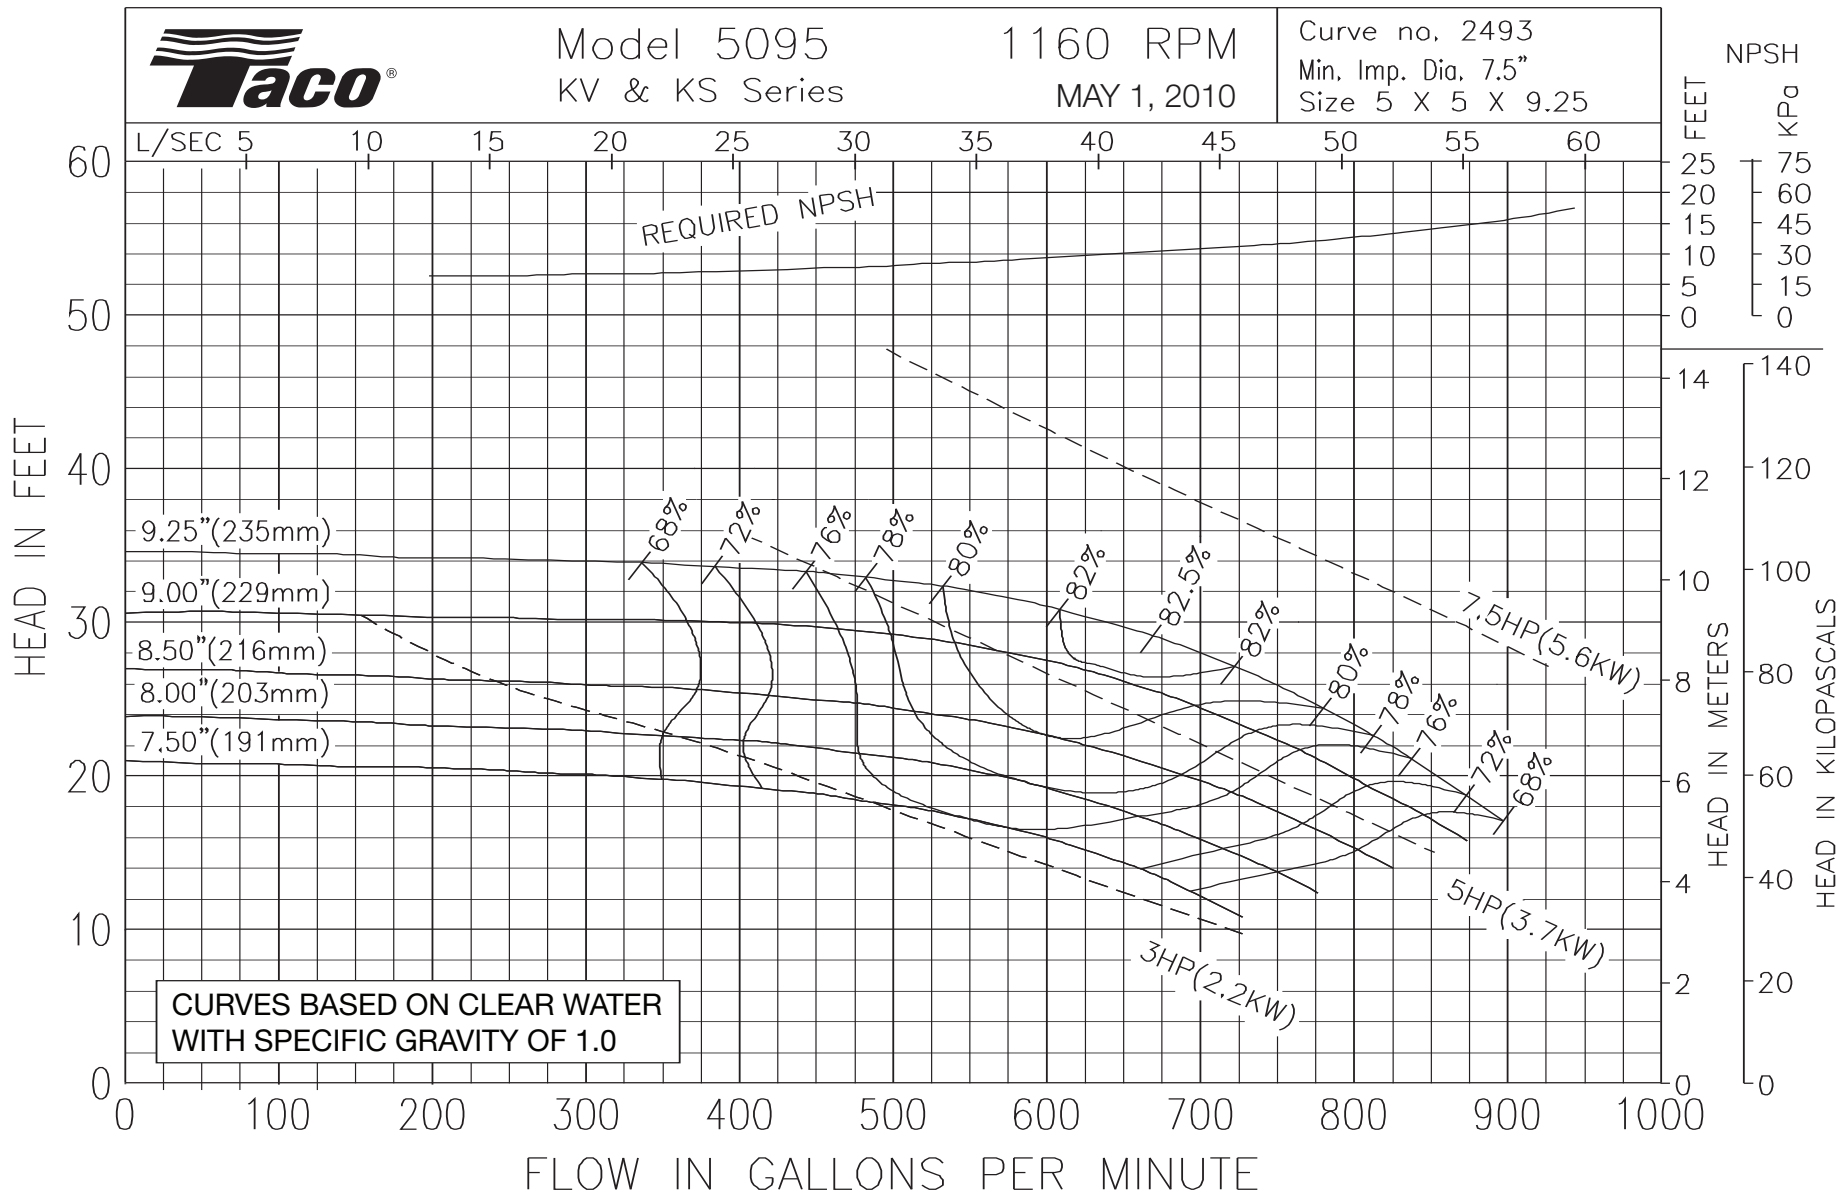

Model 5095
KV & KS Series

1160 RPM
MAY 1, 2010

Curve no. 2493
Min. Imp. Dia. 7.5"
Size 5 X 5 X 9.25

Model 5095 1450 RPM
KV & KS Series September 03, 2008

Curve no. 2494
Min. Imp. Dia. 191mm(7.5")
Size 5 X 5 X 9.25

Model 5095
KV & KS Series

1760 RPM
MAY 1, 2010

Curve no. 2495
Min. Imp. Dia. 7.5"
Size 5 X 5 X 9.25