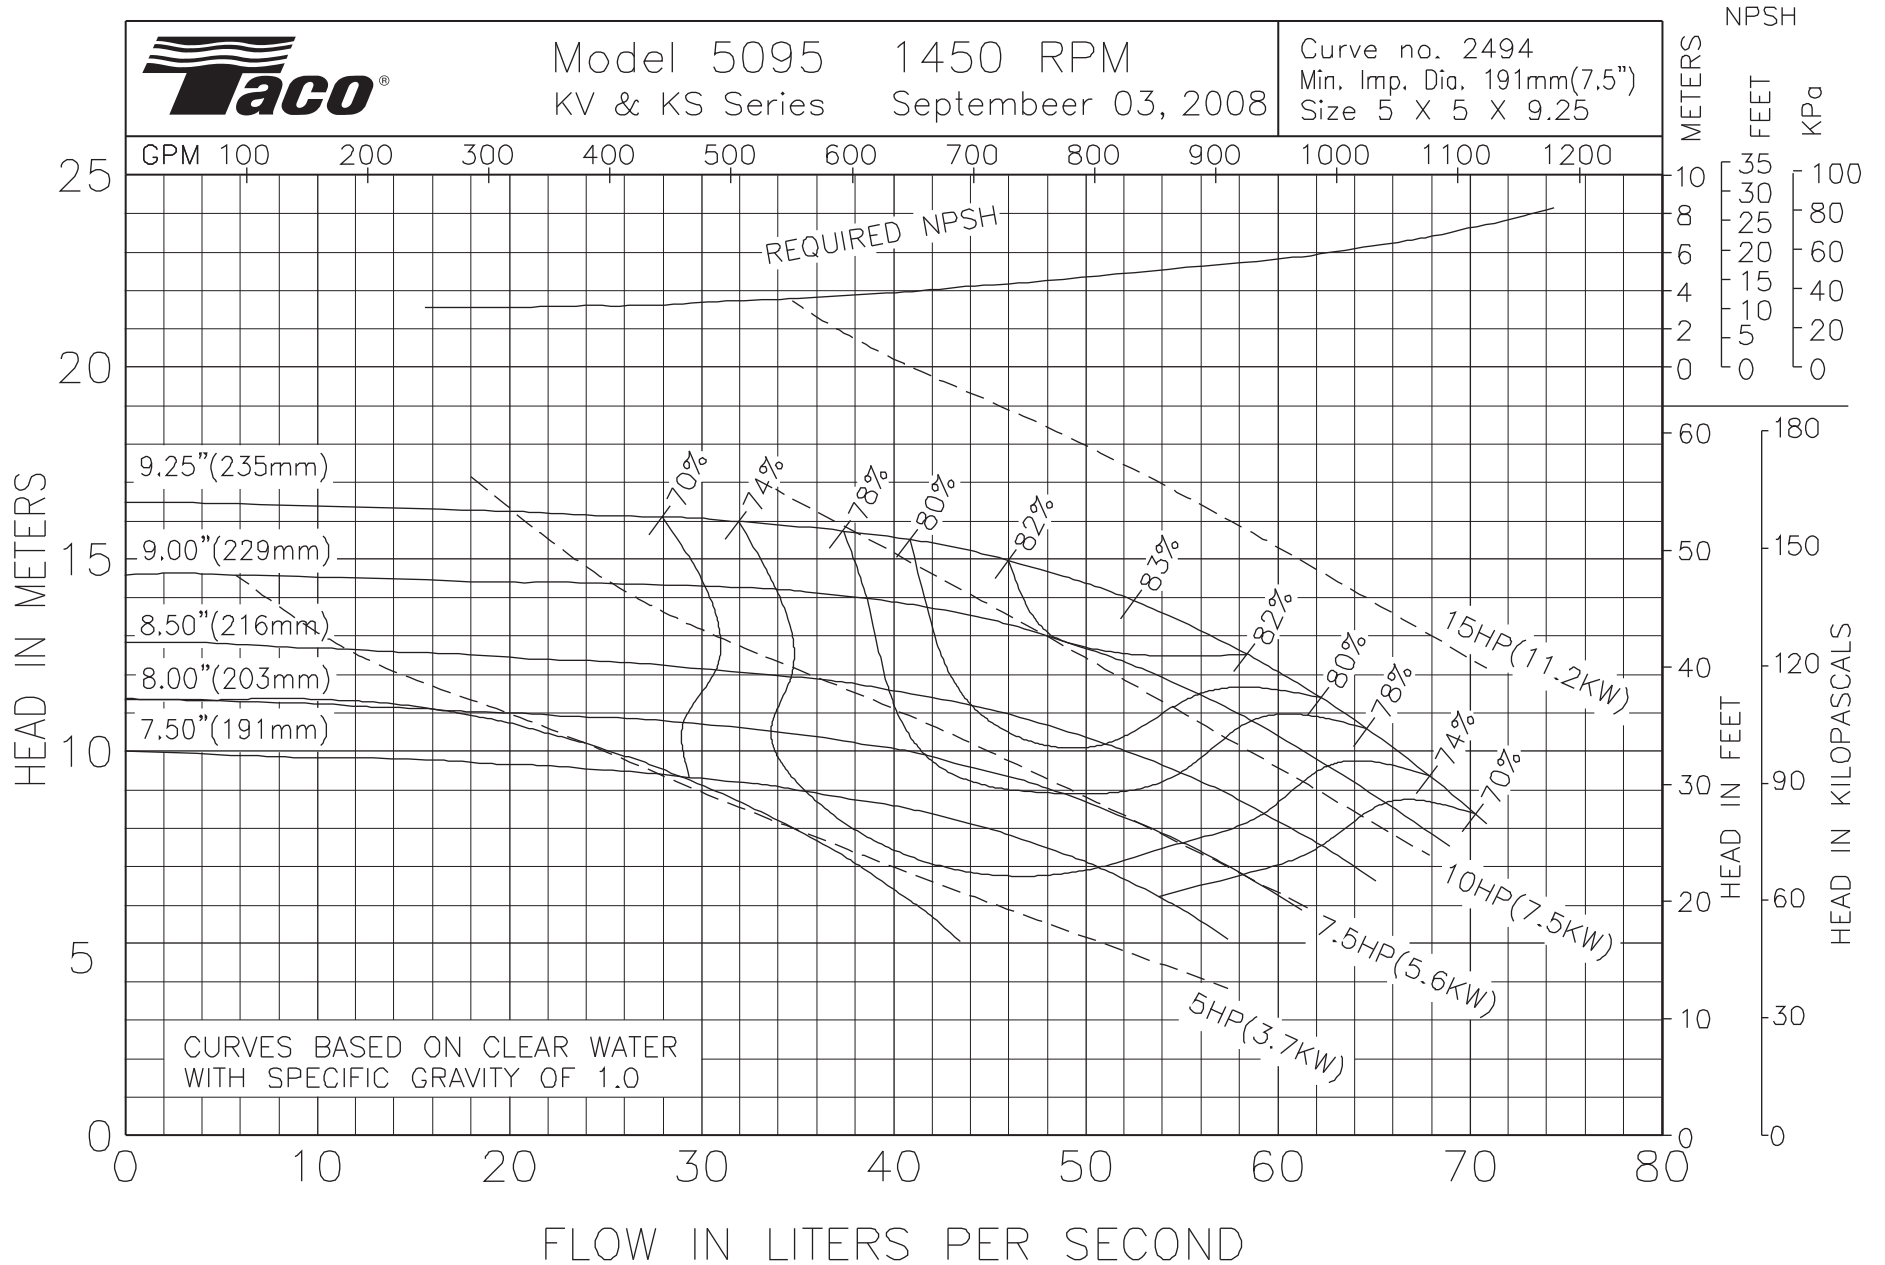

Model 5095
KV & KS Series

1160 RPM
MAY 1, 2010

Curve no. 2493
Min. Imp. Dia. 7.5"
Size 5 X 5 X 9.25

Model 5095 1450 RPM
KV & KS Series September 03, 2008

Curve no. 2494
Min. Imp. Dia. 191mm(7.5")
Size 5 X 5 X 9.25

Model 5095
KV & KS Series

1760 RPM
MAY 1, 2010

Curve no. 2495
Min. Imp. Dia. 7.5"
Size 5 X 5 X 9.25