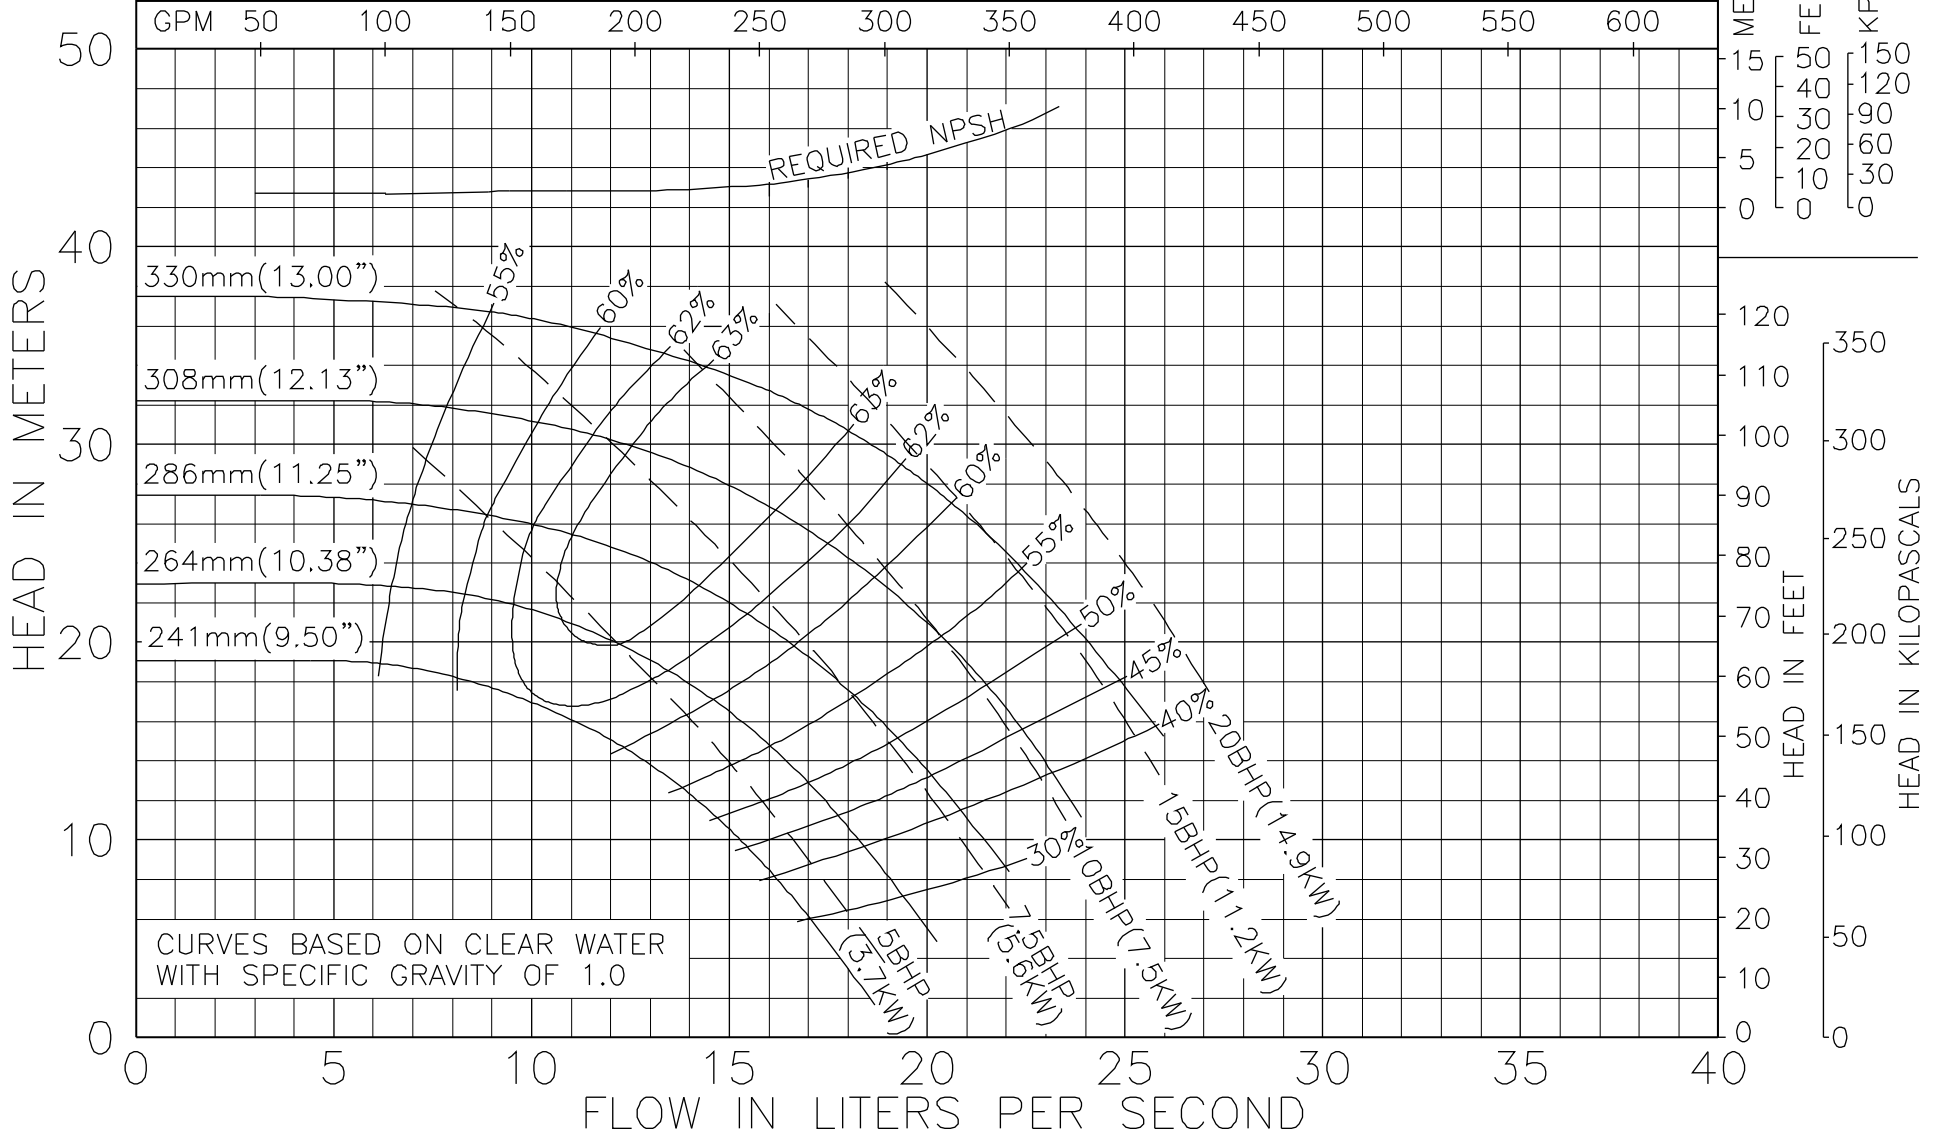

Model 3013
KV & KS Series

1160 RPM
October 23, 2000

Curve no. 1912
Min. Imp. Dia. 9.50
Size 3 x 3 x 13

Model 3013
KV&KS Series

1450 RPM
April 4, 2002

Curve no. 1914
Min. Imp. Dia. 241mm/9.50"
Size 3" x 3" x 13"

Model 3013
KV & KS Series

1760 RPM
October 23, 2000

Curve no. 1913
Min. Imp. Dia. 9.50
Size 3 x 3 x 13