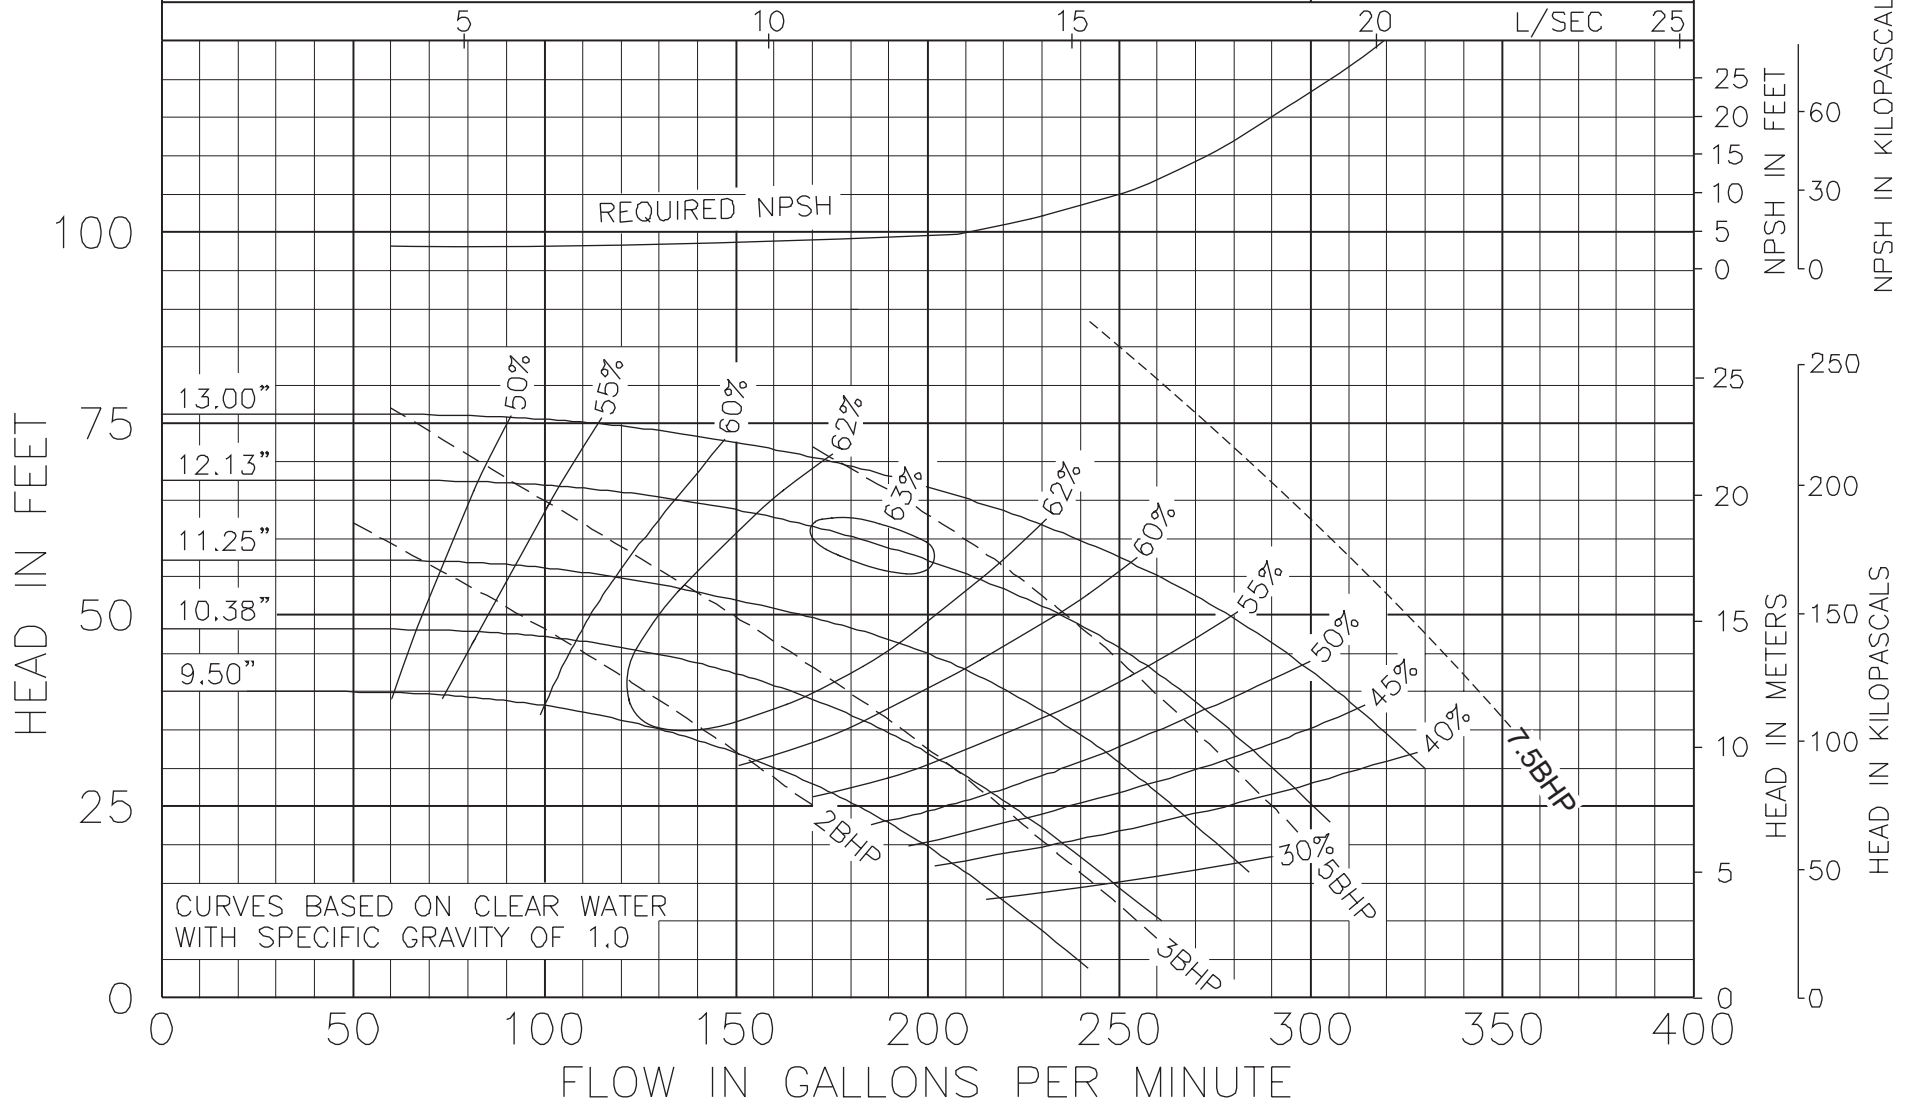

Model 3013
KV & KS Series

1160 RPM
October 23, 2000

Curve no. 1912
Min. Imp. Dia. 9.50
Size 3 x 3 x 13

Model 3013
KV&KS Series

1450 RPM
April 4, 2002

Curve no. 1914
Min. Imp. Dia. 241mm/9.50"
Size 3" x 3" x 13"

Model 3013
KV & KS Series

1760 RPM
October 23, 2000

Curve no. 1913
Min. Imp. Dia. 9.50
Size 3 x 3 x 13