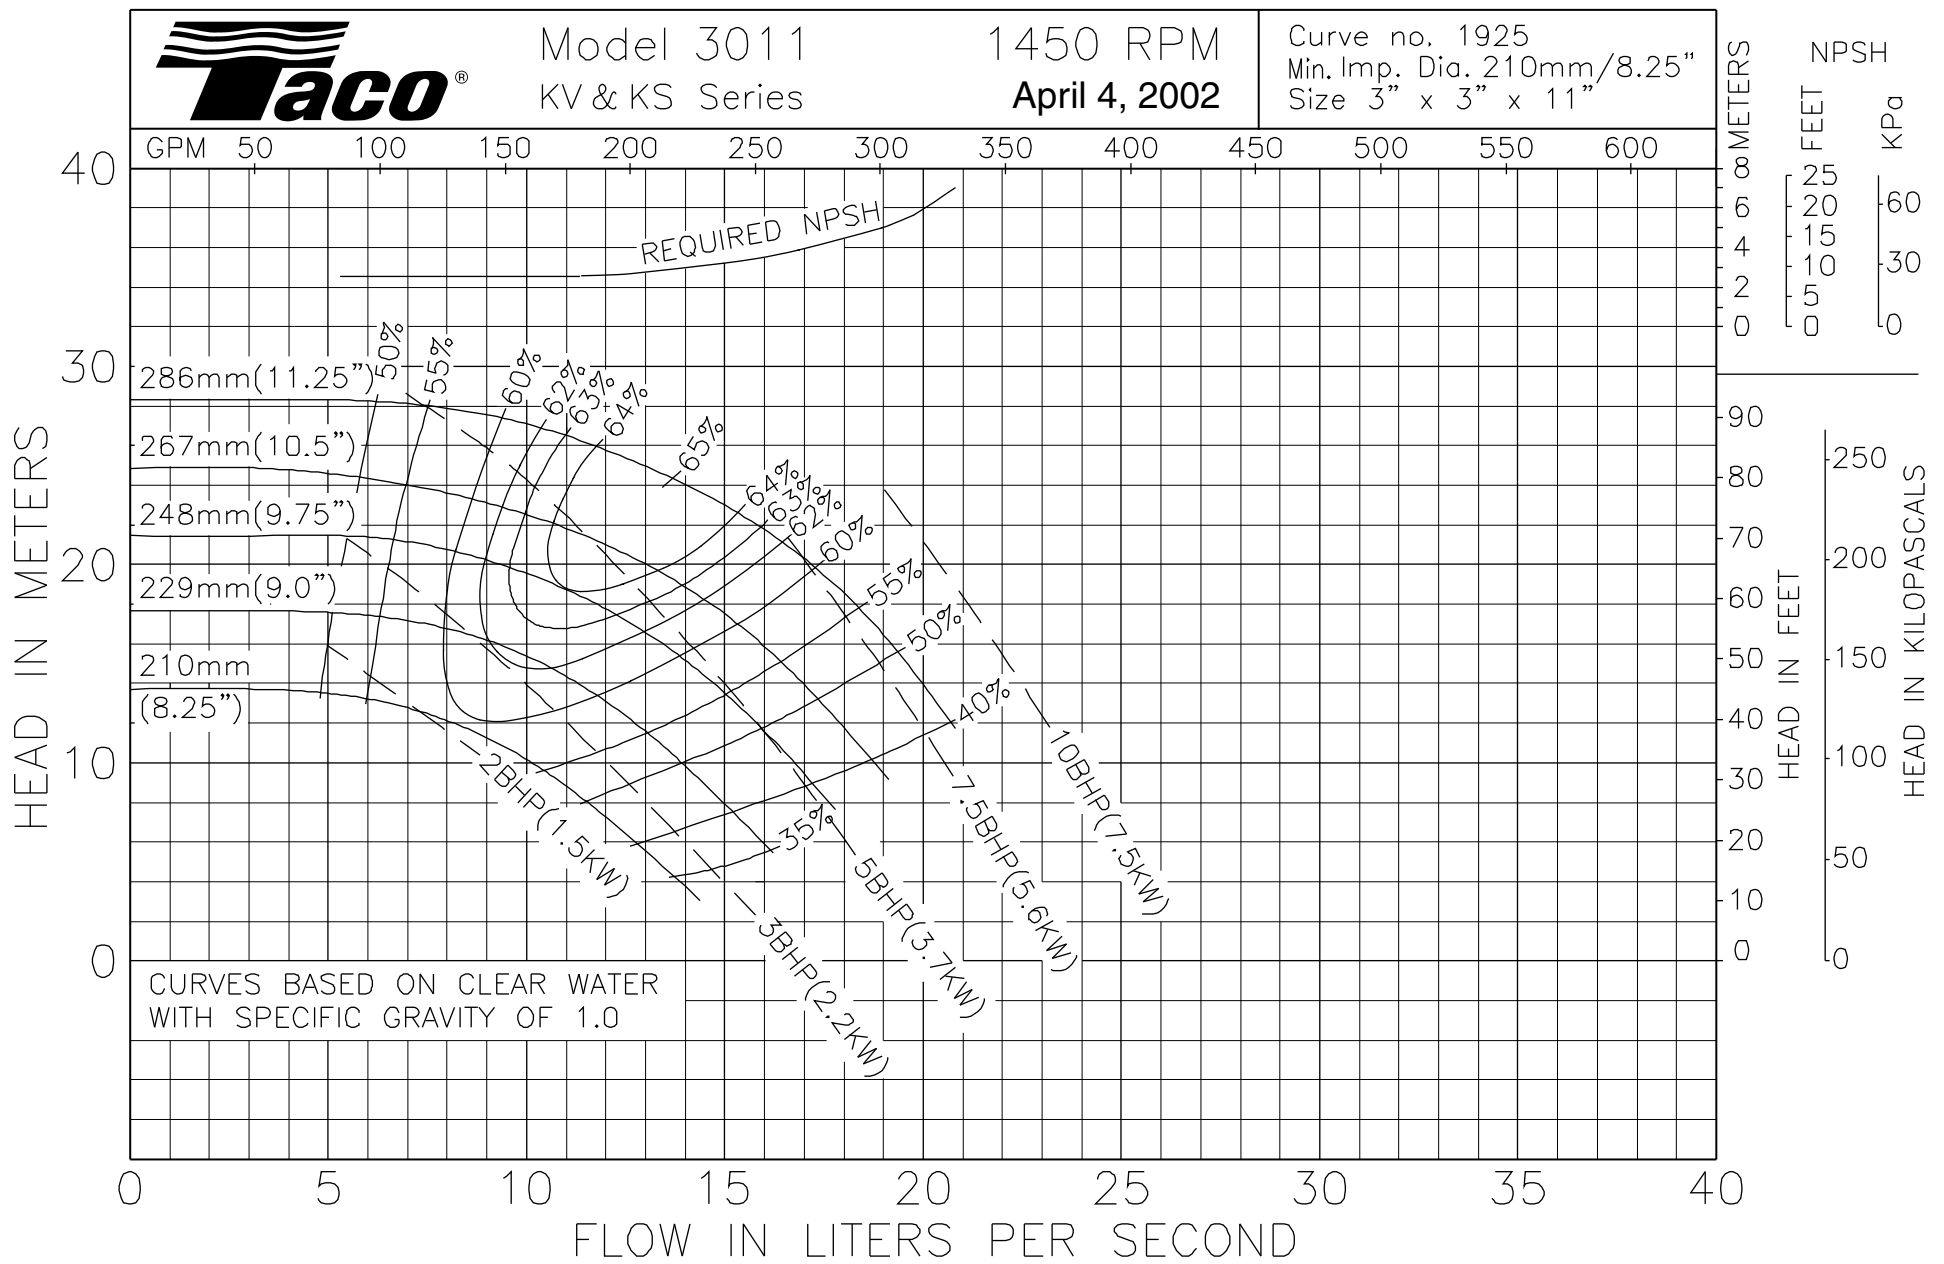

Model 3011
KV & KS Series

1450 RPM
April 4, 2002

Curve no. 1925
Min. Imp. Dia. 210mm/8.25"
Size 3" x 3" x 11"

Model 3011
KV & KS Series

1760 RPM
October 23, 2000

Curve no. 1926
Min. Imp. Dia. 8.25
Size 3 x 3 x 11