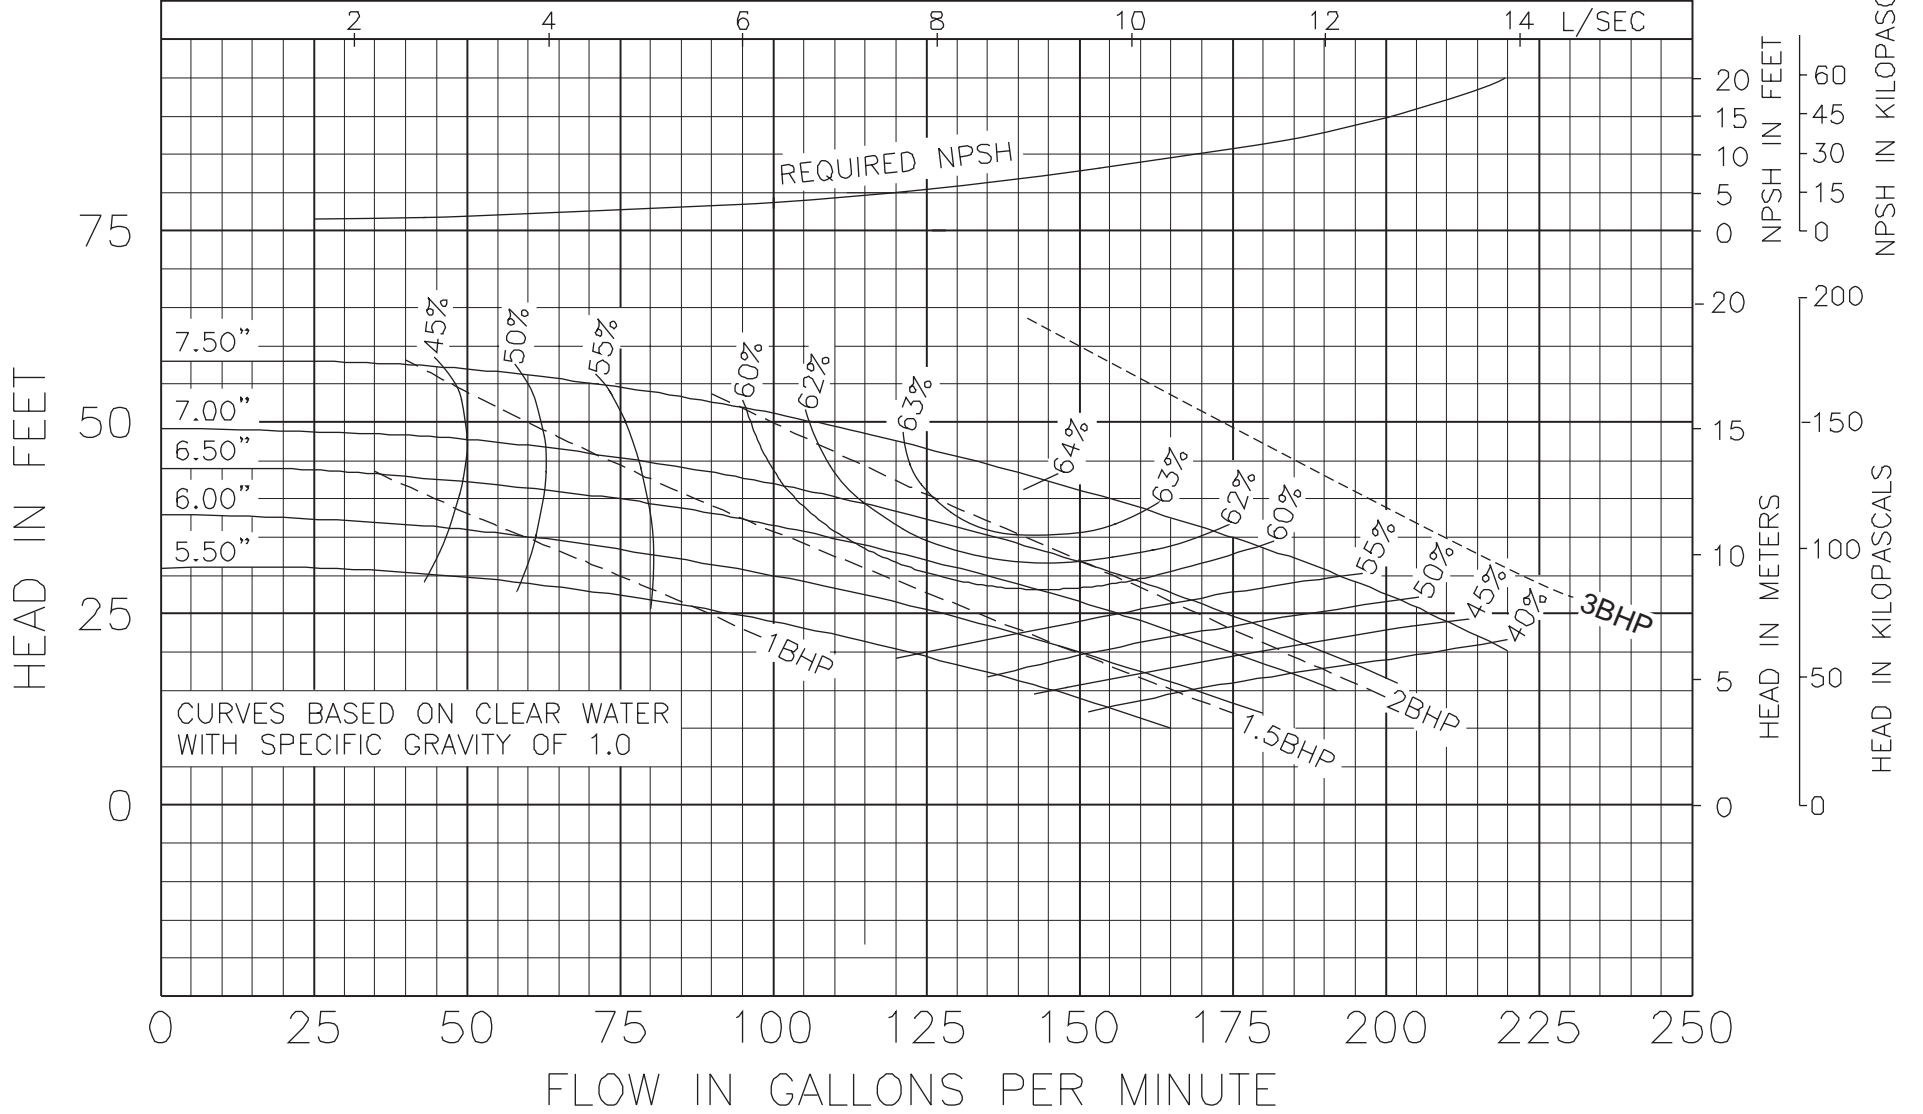

Model 2007  
KV & KS Series

1160 RPM  
August 31, 2006

Curve no. 1979  
Min. Imp. Dia. 5.50  
Size 2 x 2 x 7

Model 2007  
KV & KS Series

1450 RPM  
April 4, 2002

Curve no. 1978  
Min. Imp. Dia 140mm/5.50"  
Size 2" x 2" x 7"

Model 2007  
KV & KS Series

1760 RPM  
October 23, 2000

Curve no. 1977  
Min. Imp. Dia. 5.50  
Size 2 x 2 x 7

Model 2007  
KV & KS Series

2900 RPM  
April 4, 2002

Curve no. 2002  
Min. Imp. Dia. 140mm/5.50"  
Size 2" x 2" x 7"

Model 2007  
KV & KS Series

3500 RPM  
AUGUST 31, 2006

Curve no. 1976  
Min. Imp. Dia. 5.50  
Size 2 x 2 x 7