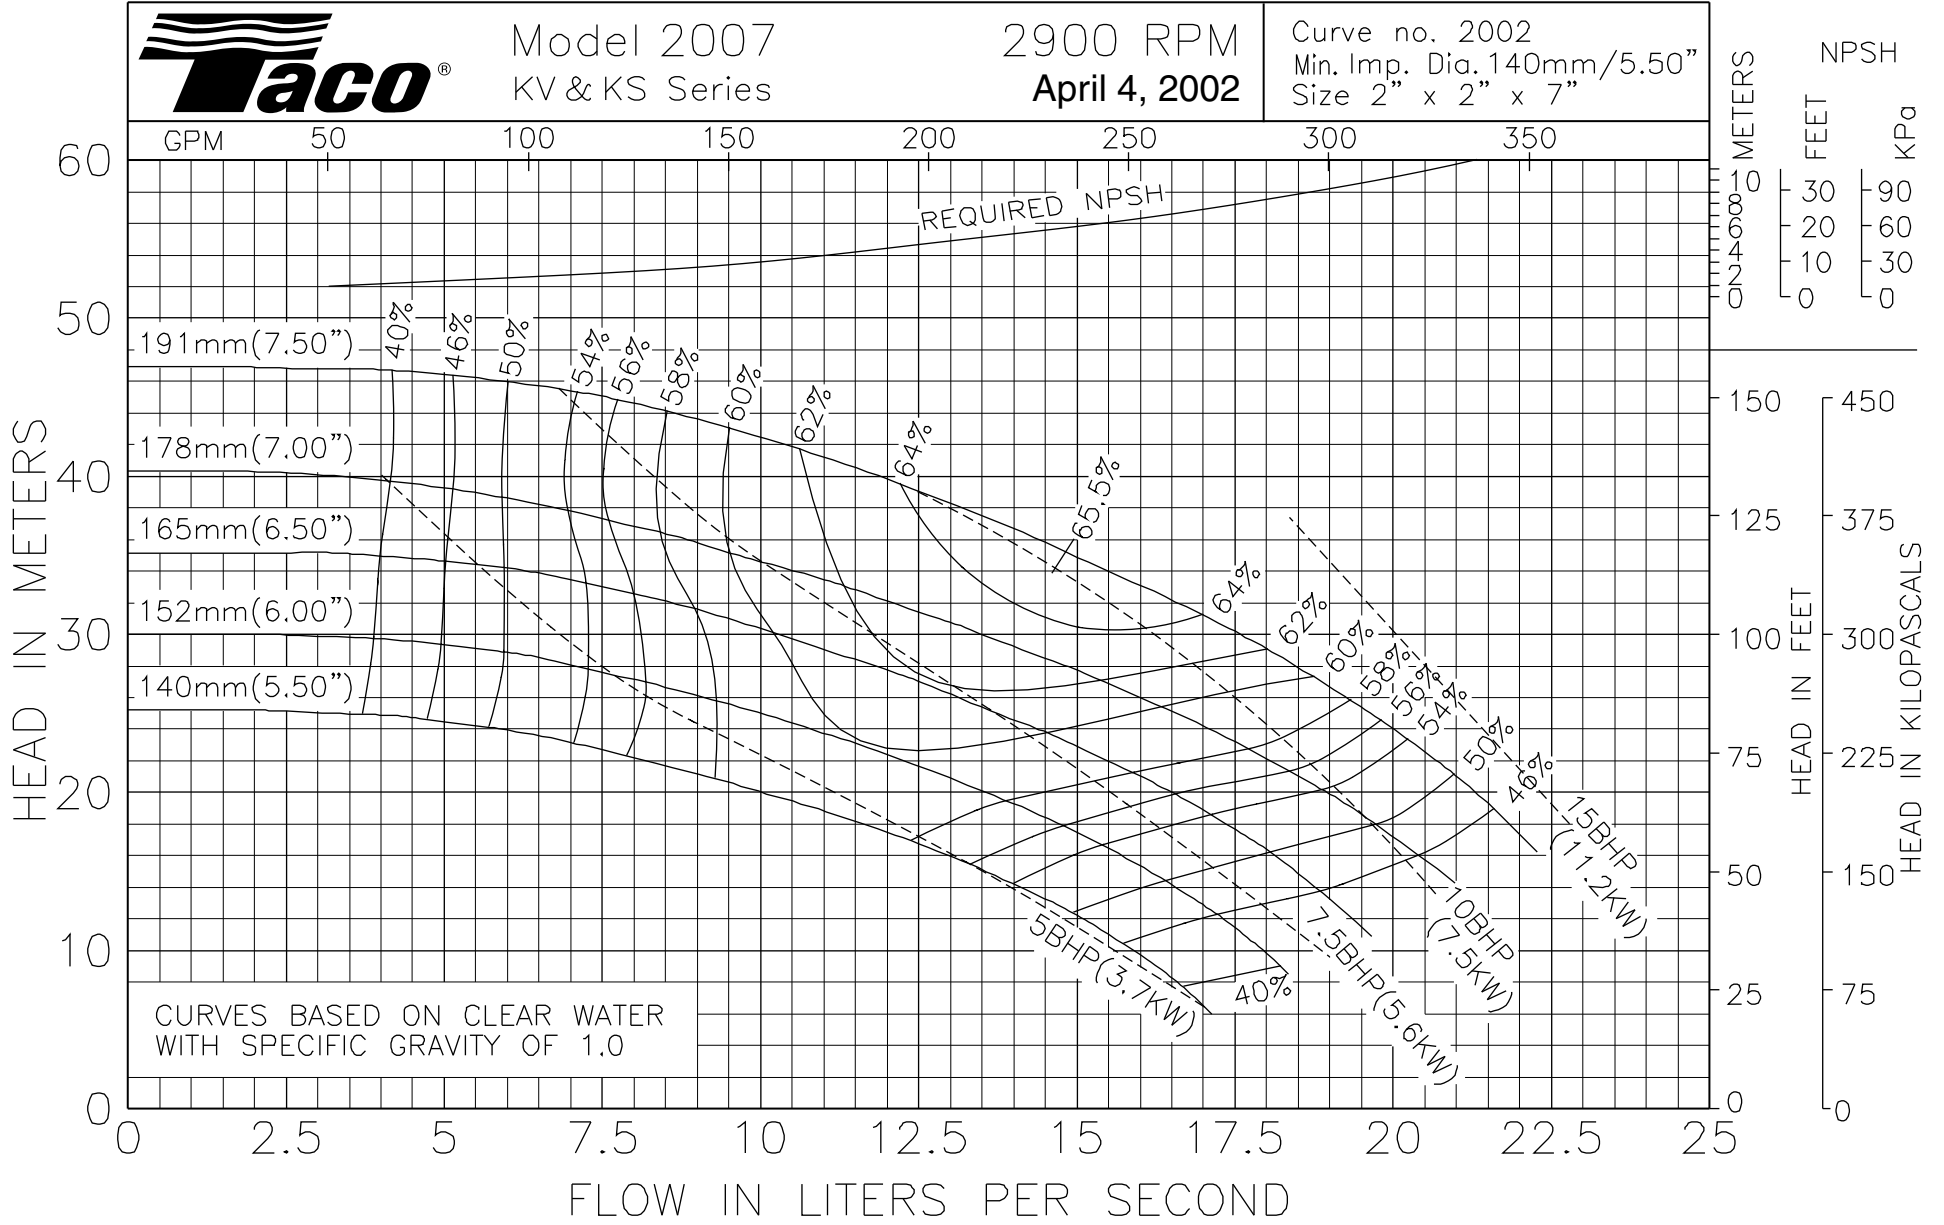

Model 2007  
KV & KS Series

1160 RPM  
August 31, 2006

Curve no. 1979  
Min. Imp. Dia. 5.50  
Size 2 x 2 x 7

Model 2007  
KV & KS Series

1450 RPM  
April 4, 2002

Curve no. 1978  
Min. Imp. Dia 140mm/5.50"  
Size 2" x 2" x 7"

Model 2007  
KV & KS Series

1760 RPM  
October 23, 2000

Curve no. 1977  
Min. Imp. Dia. 5.50  
Size 2 x 2 x 7

Model 2007  
KV & KS Series

2900 RPM  
April 4, 2002

Curve no. 2002  
Min. Imp. Dia. 140mm/5.50"  
Size 2" x 2" x 7"

Model 2007  
KV & KS Series

3500 RPM  
AUGUST 31, 2006

Curve no. 1976  
Min. Imp. Dia. 5.50  
Size 2 x 2 x 7