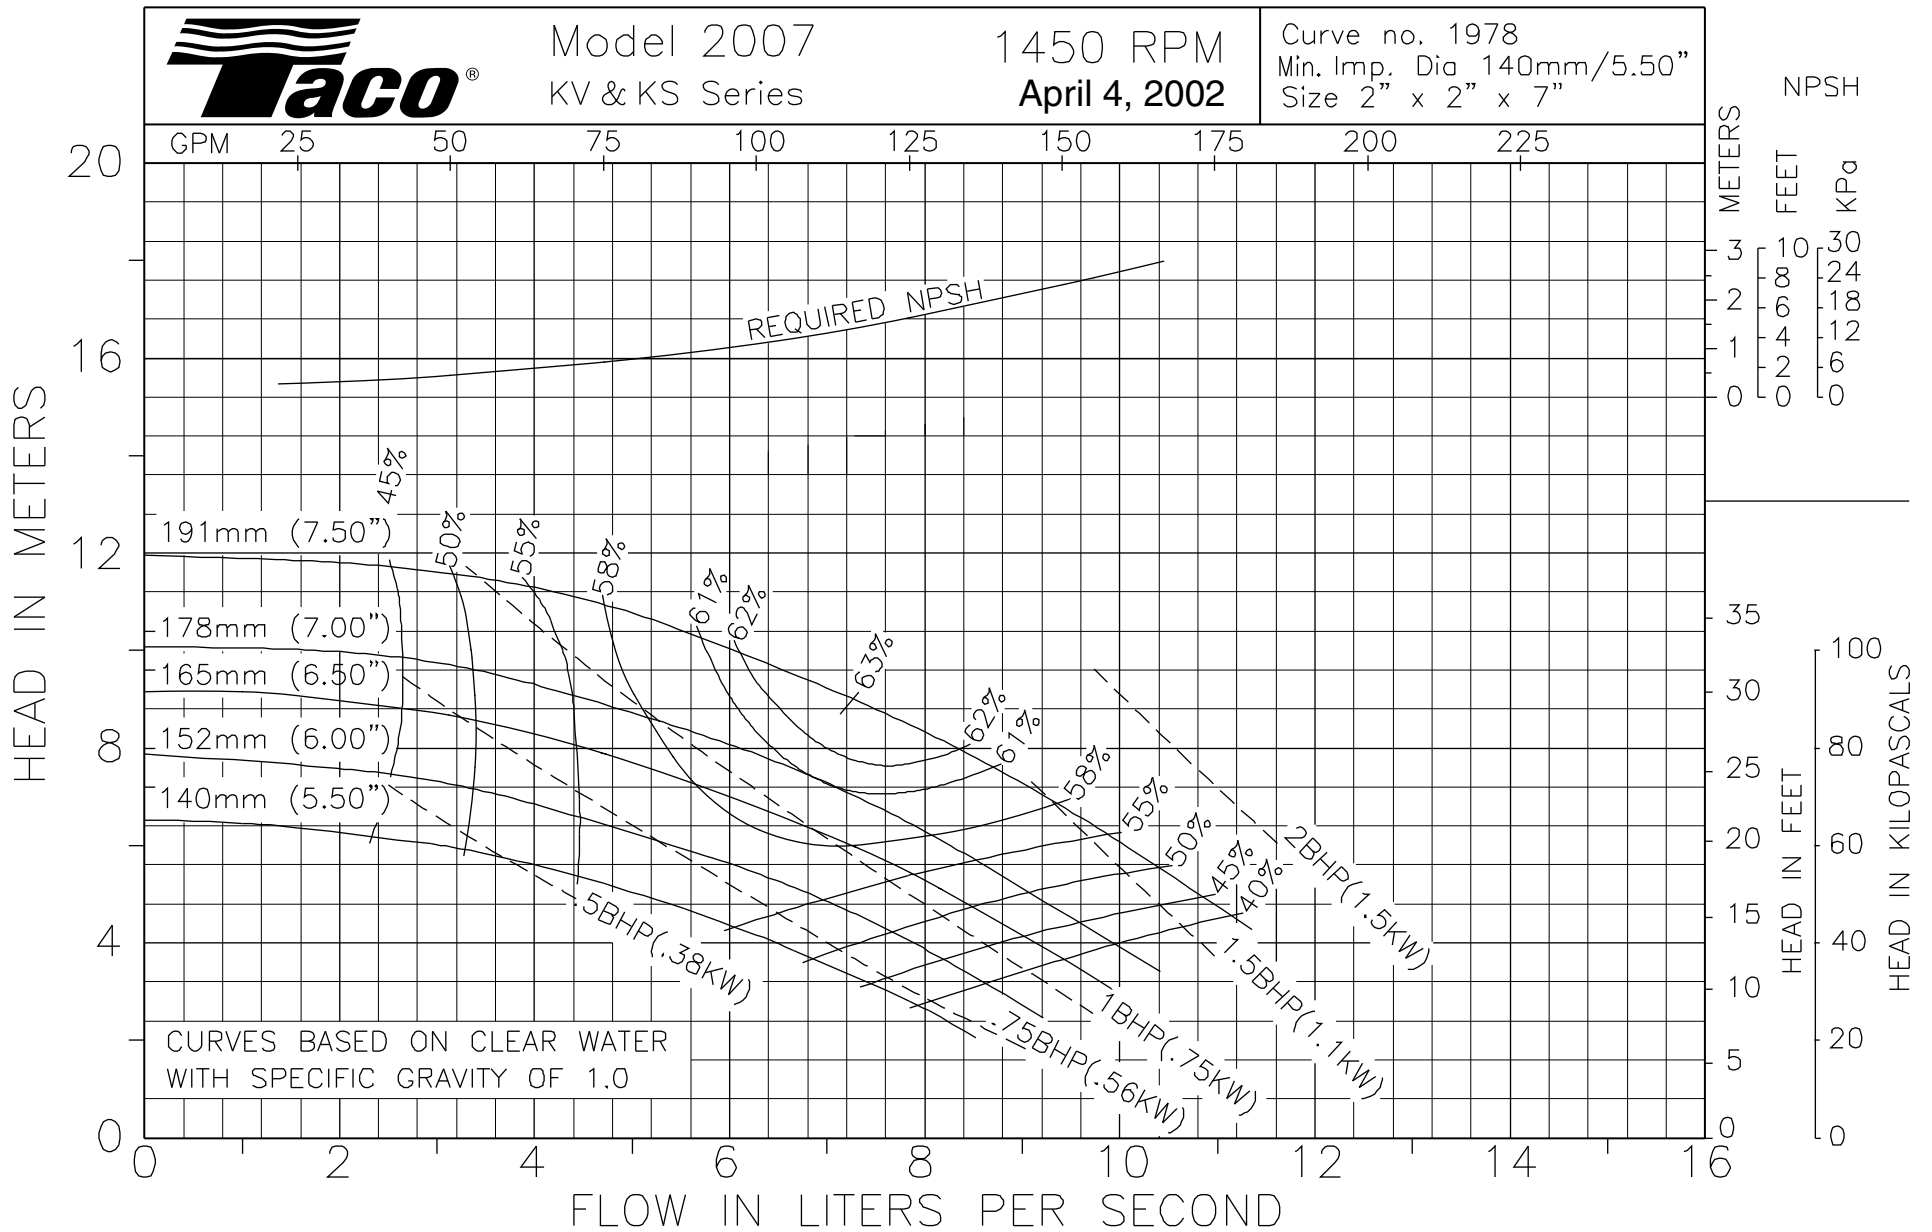

Model 2007  
KV & KS Series

1160 RPM  
August 31, 2006

Curve no. 1979  
Min. Imp. Dia. 5.50  
Size 2 x 2 x 7

Model 2007  
KV & KS Series

1450 RPM  
April 4, 2002

Curve no. 1978  
Min. Imp. Dia 140mm/5.50"  
Size 2" x 2" x 7"

Model 2007  
KV & KS Series

1760 RPM  
October 23, 2000

Curve no. 1977  
Min. Imp. Dia. 5.50  
Size 2 x 2 x 7

Model 2007  
KV & KS Series

2900 RPM  
April 4, 2002

Curve no. 2002  
Min. Imp. Dia. 140mm/5.50"  
Size 2" x 2" x 7"

Model 2007  
KV & KS Series

3500 RPM  
AUGUST 31, 2006

Curve no. 1976  
Min. Imp. Dia. 5.50  
Size 2 x 2 x 7