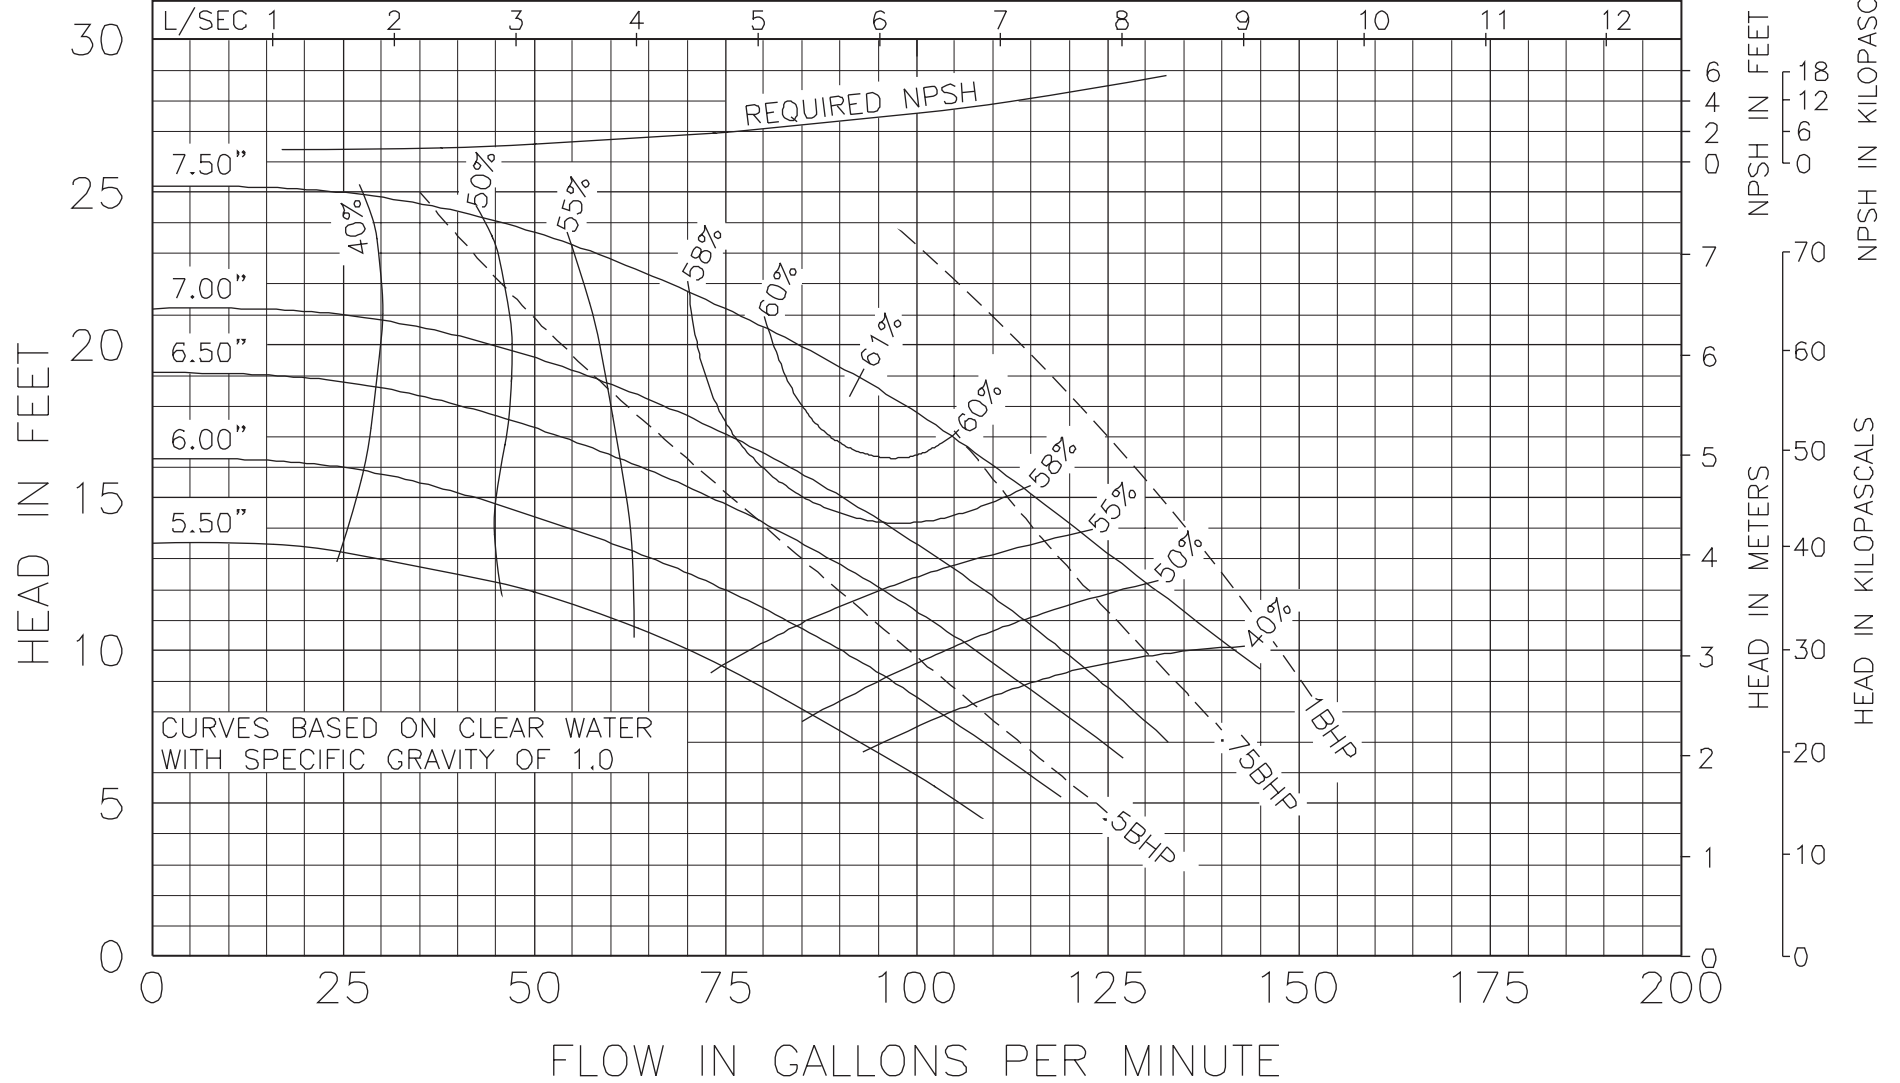

Model 2007  
KV & KS Series

1160 RPM  
August 31, 2006

Curve no. 1979  
Min. Imp. Dia. 5.50  
Size 2 x 2 x 7

Model 2007  
KV & KS Series

1450 RPM  
April 4, 2002

Curve no. 1978  
Min. Imp. Dia 140mm/5.50"  
Size 2" x 2" x 7"

Model 2007  
KV & KS Series

1760 RPM  
October 23, 2000

Curve no. 1977  
Min. Imp. Dia. 5.50  
Size 2 x 2 x 7

Model 2007  
KV & KS Series

2900 RPM  
April 4, 2002

Curve no. 2002  
Min. Imp. Dia. 140mm/5.50"  
Size 2" x 2" x 7"

Model 2007  
KV & KS Series

3500 RPM  
AUGUST 31, 2006

Curve no. 1976  
Min. Imp. Dia. 5.50  
Size 2 x 2 x 7