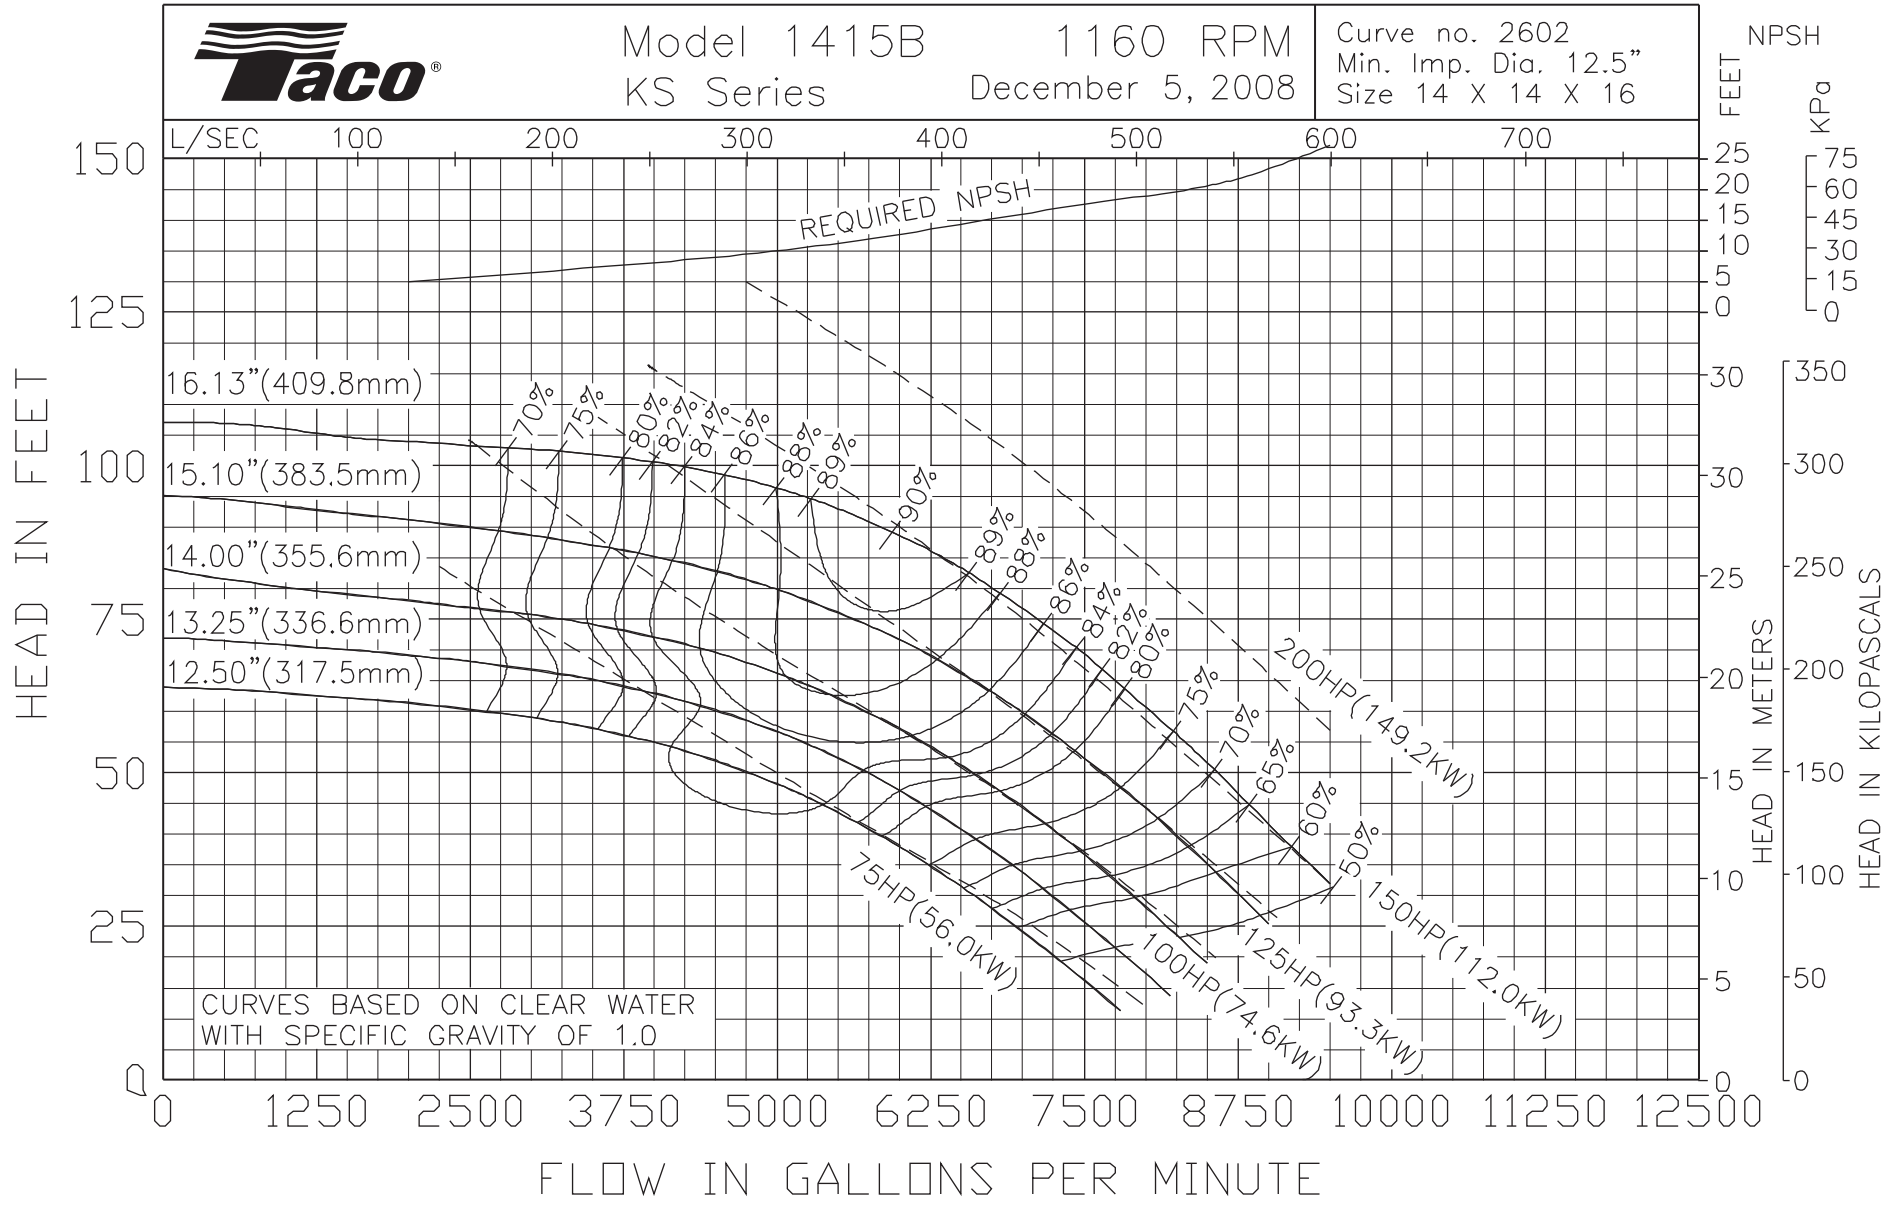

Model 1415B
KS Series

1160 RPM
December 5, 2008

Curve no. 2602
Min. Imp. Dia. 12.5"
Size 14 X 14 X 16

Model 1415B 1450 RPM
KS Series December 5, 2008

Curve no. 2601
Min. Imp. Dia. 12.5"
Size 14 X 14 X 16

Model 1415B
KS Series

1760 RPM
MAY 1, 2010

Curve no. 2600
Min. Imp. Dia. 12.5"
Size 14 X 14 X 16