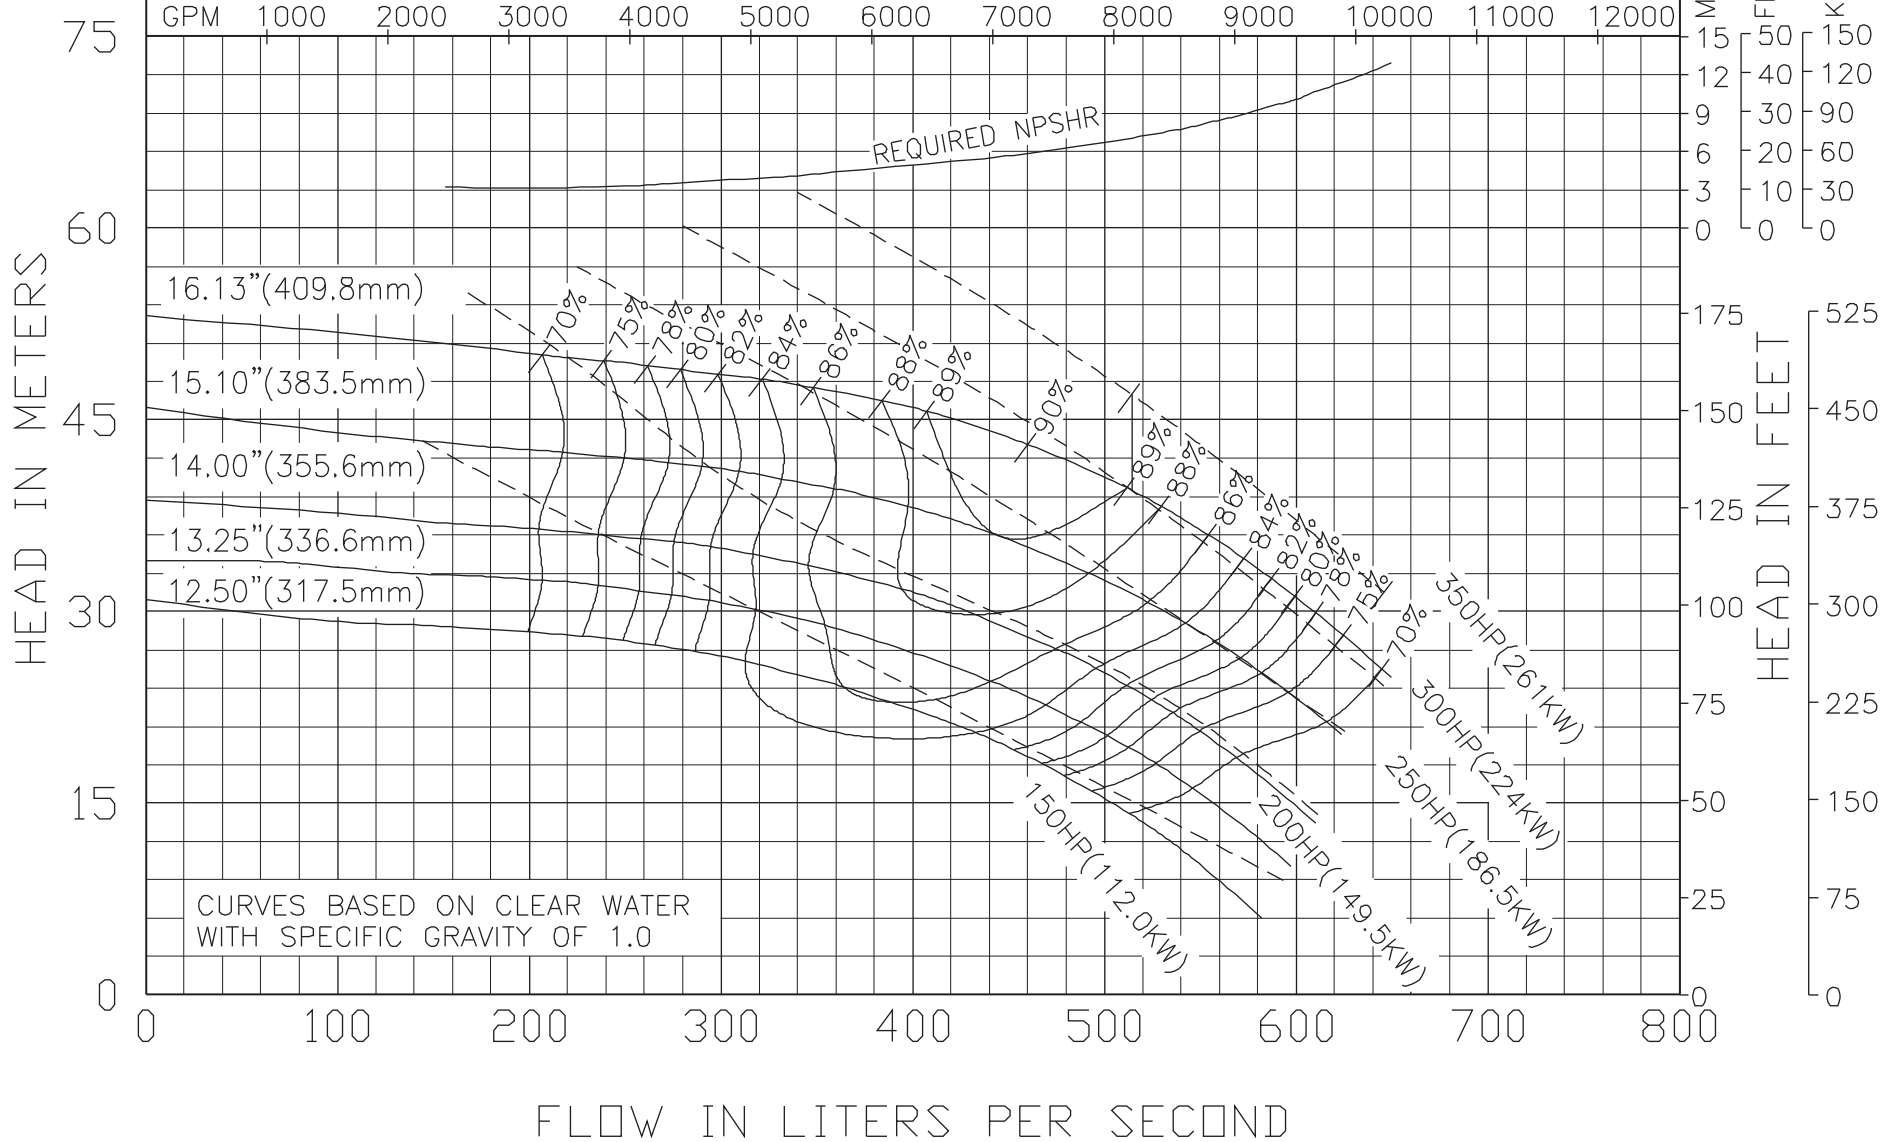

Model 1415B
KS Series

1160 RPM
December 5, 2008

Curve no. 2602
Min. Imp. Dia. 12.5"
Size 14 X 14 X 16

Model 1415B 1450 RPM
KS Series December 5, 2008

Curve no. 2601
Min. Imp. Dia. 12.5"
Size 14 X 14 X 16

Model 1415B
KS Series

1760 RPM
MAY 1, 2010

Curve no. 2600
Min. Imp. Dia. 12.5"
Size 14 X 14 X 16