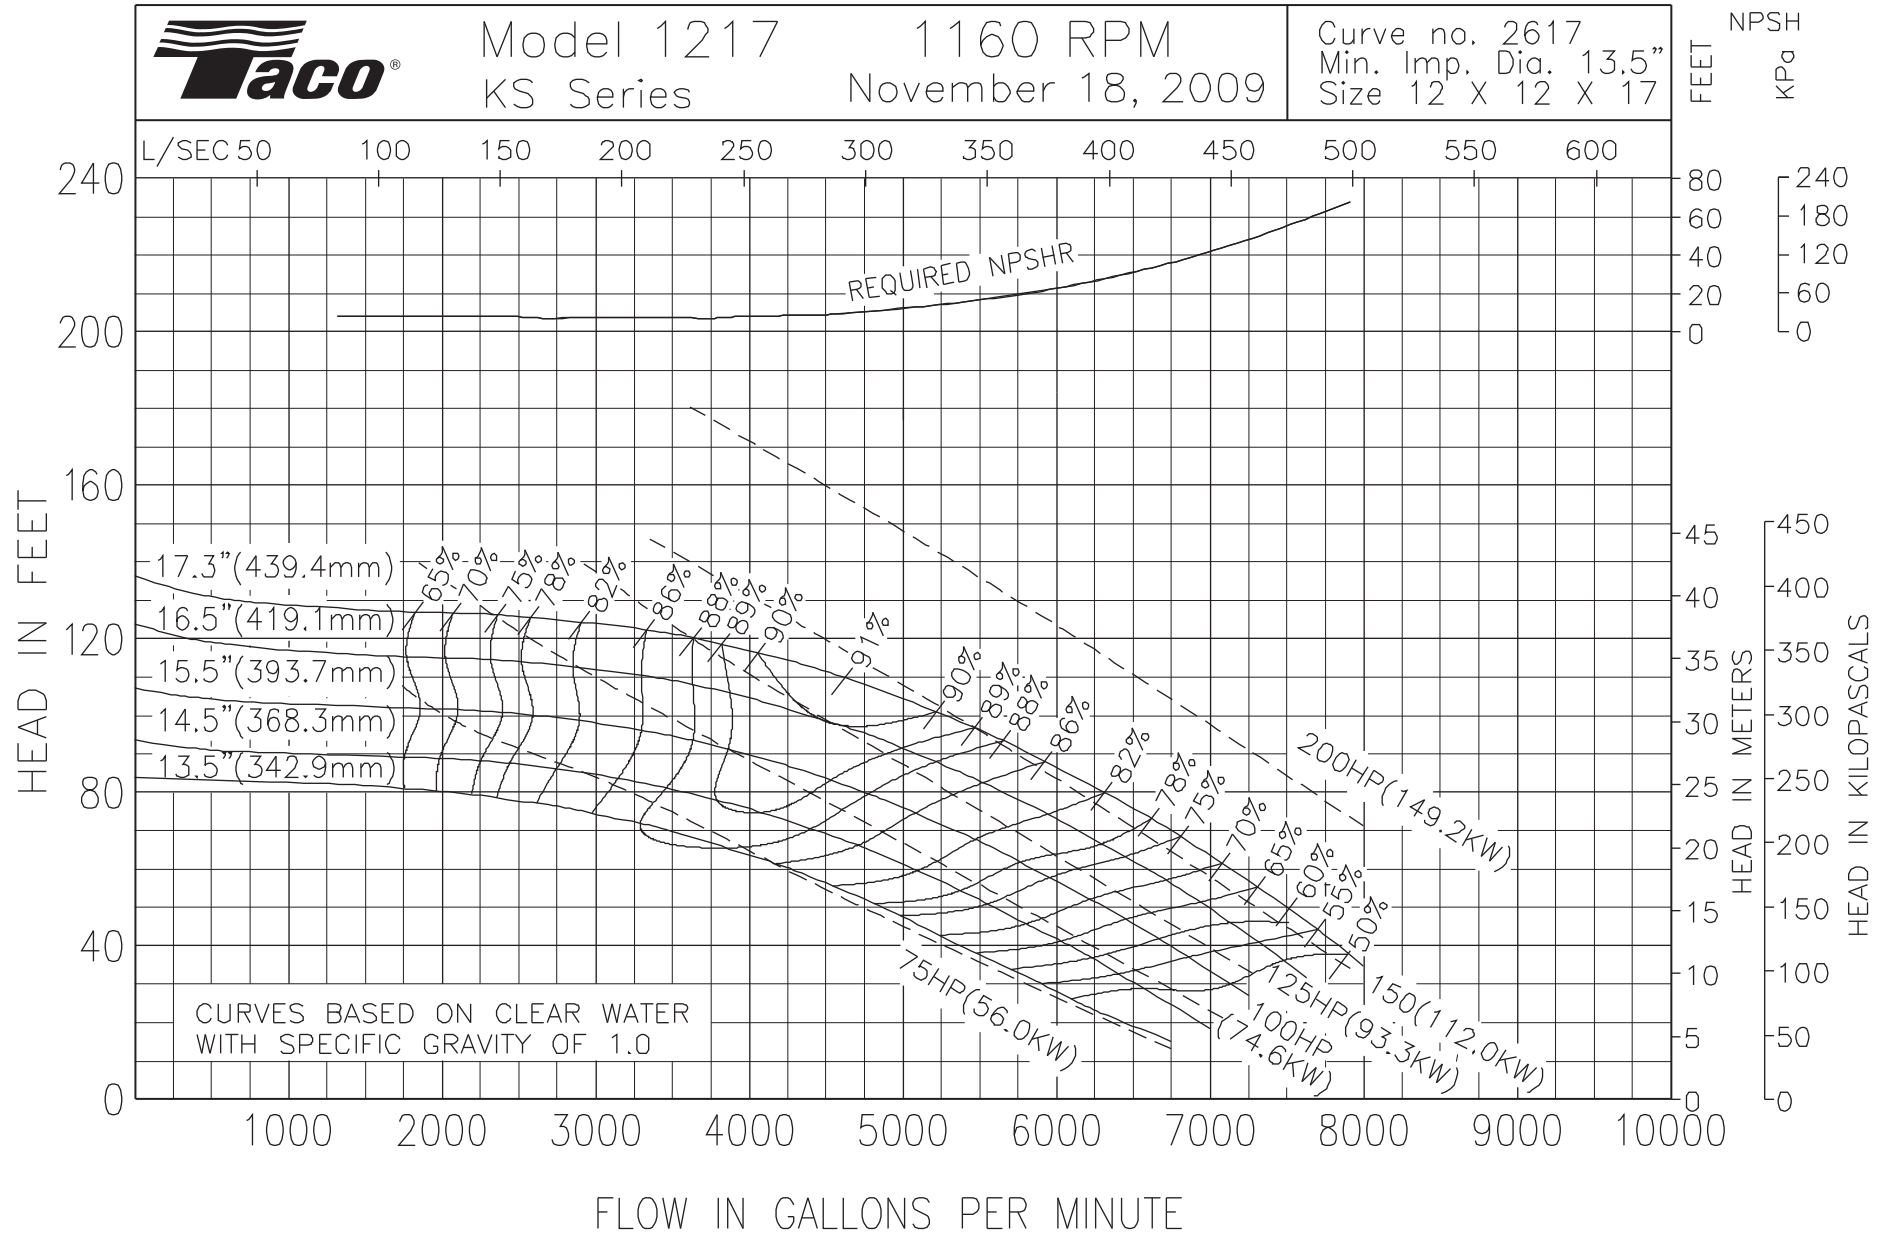

Model 1217
KS Series

1450 RPM
November 18, 2009

Curve no. 2618
Min. Imp. Dia. 13.5"
Size 12 X 12 X 17

Model 1217
KS Series

1160 RPM
November 18, 2009

Curve no. 2617
Min. Imp. Dia. 13.5"
Size 12 X 12 X 17

Model 1217 1760 RPM
KS Series November 18, 2009

Curve no. 2619
Min. Imp. Dia. 13.5"
Size 12 X 12 X 17