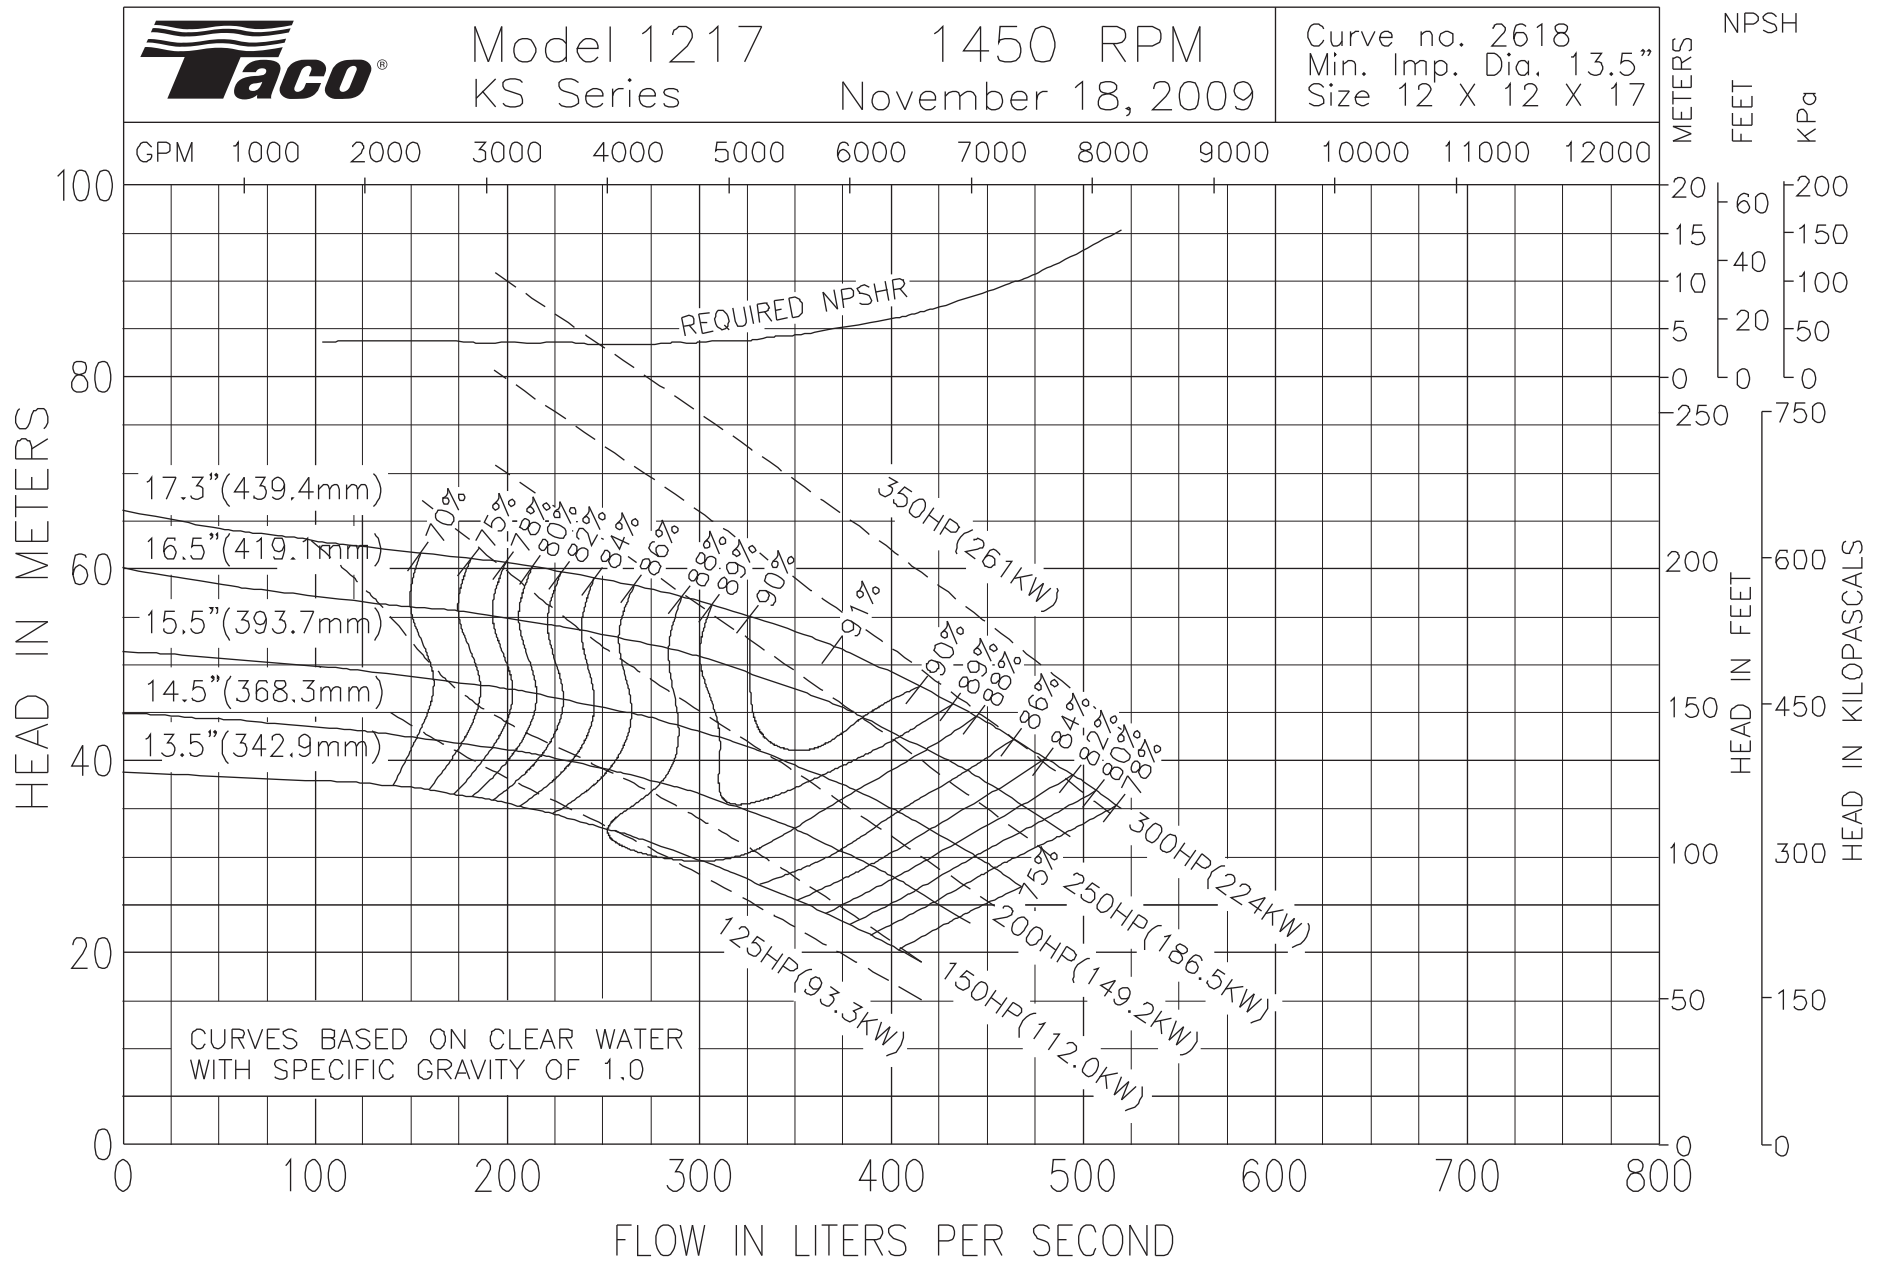

Model 1217
KS Series

1450 RPM
November 18, 2009

Curve no. 2618
Min. Imp. Dia. 13.5"
Size 12 X 12 X 17

Model 1217
KS Series

1160 RPM
November 18, 2009

Curve no. 2617
Min. Imp. Dia. 13.5"
Size 12 X 12 X 17

Model 1217 1760 RPM
KS Series November 18, 2009

Curve no. 2619
Min. Imp. Dia. 13.5"
Size 12 X 12 X 17