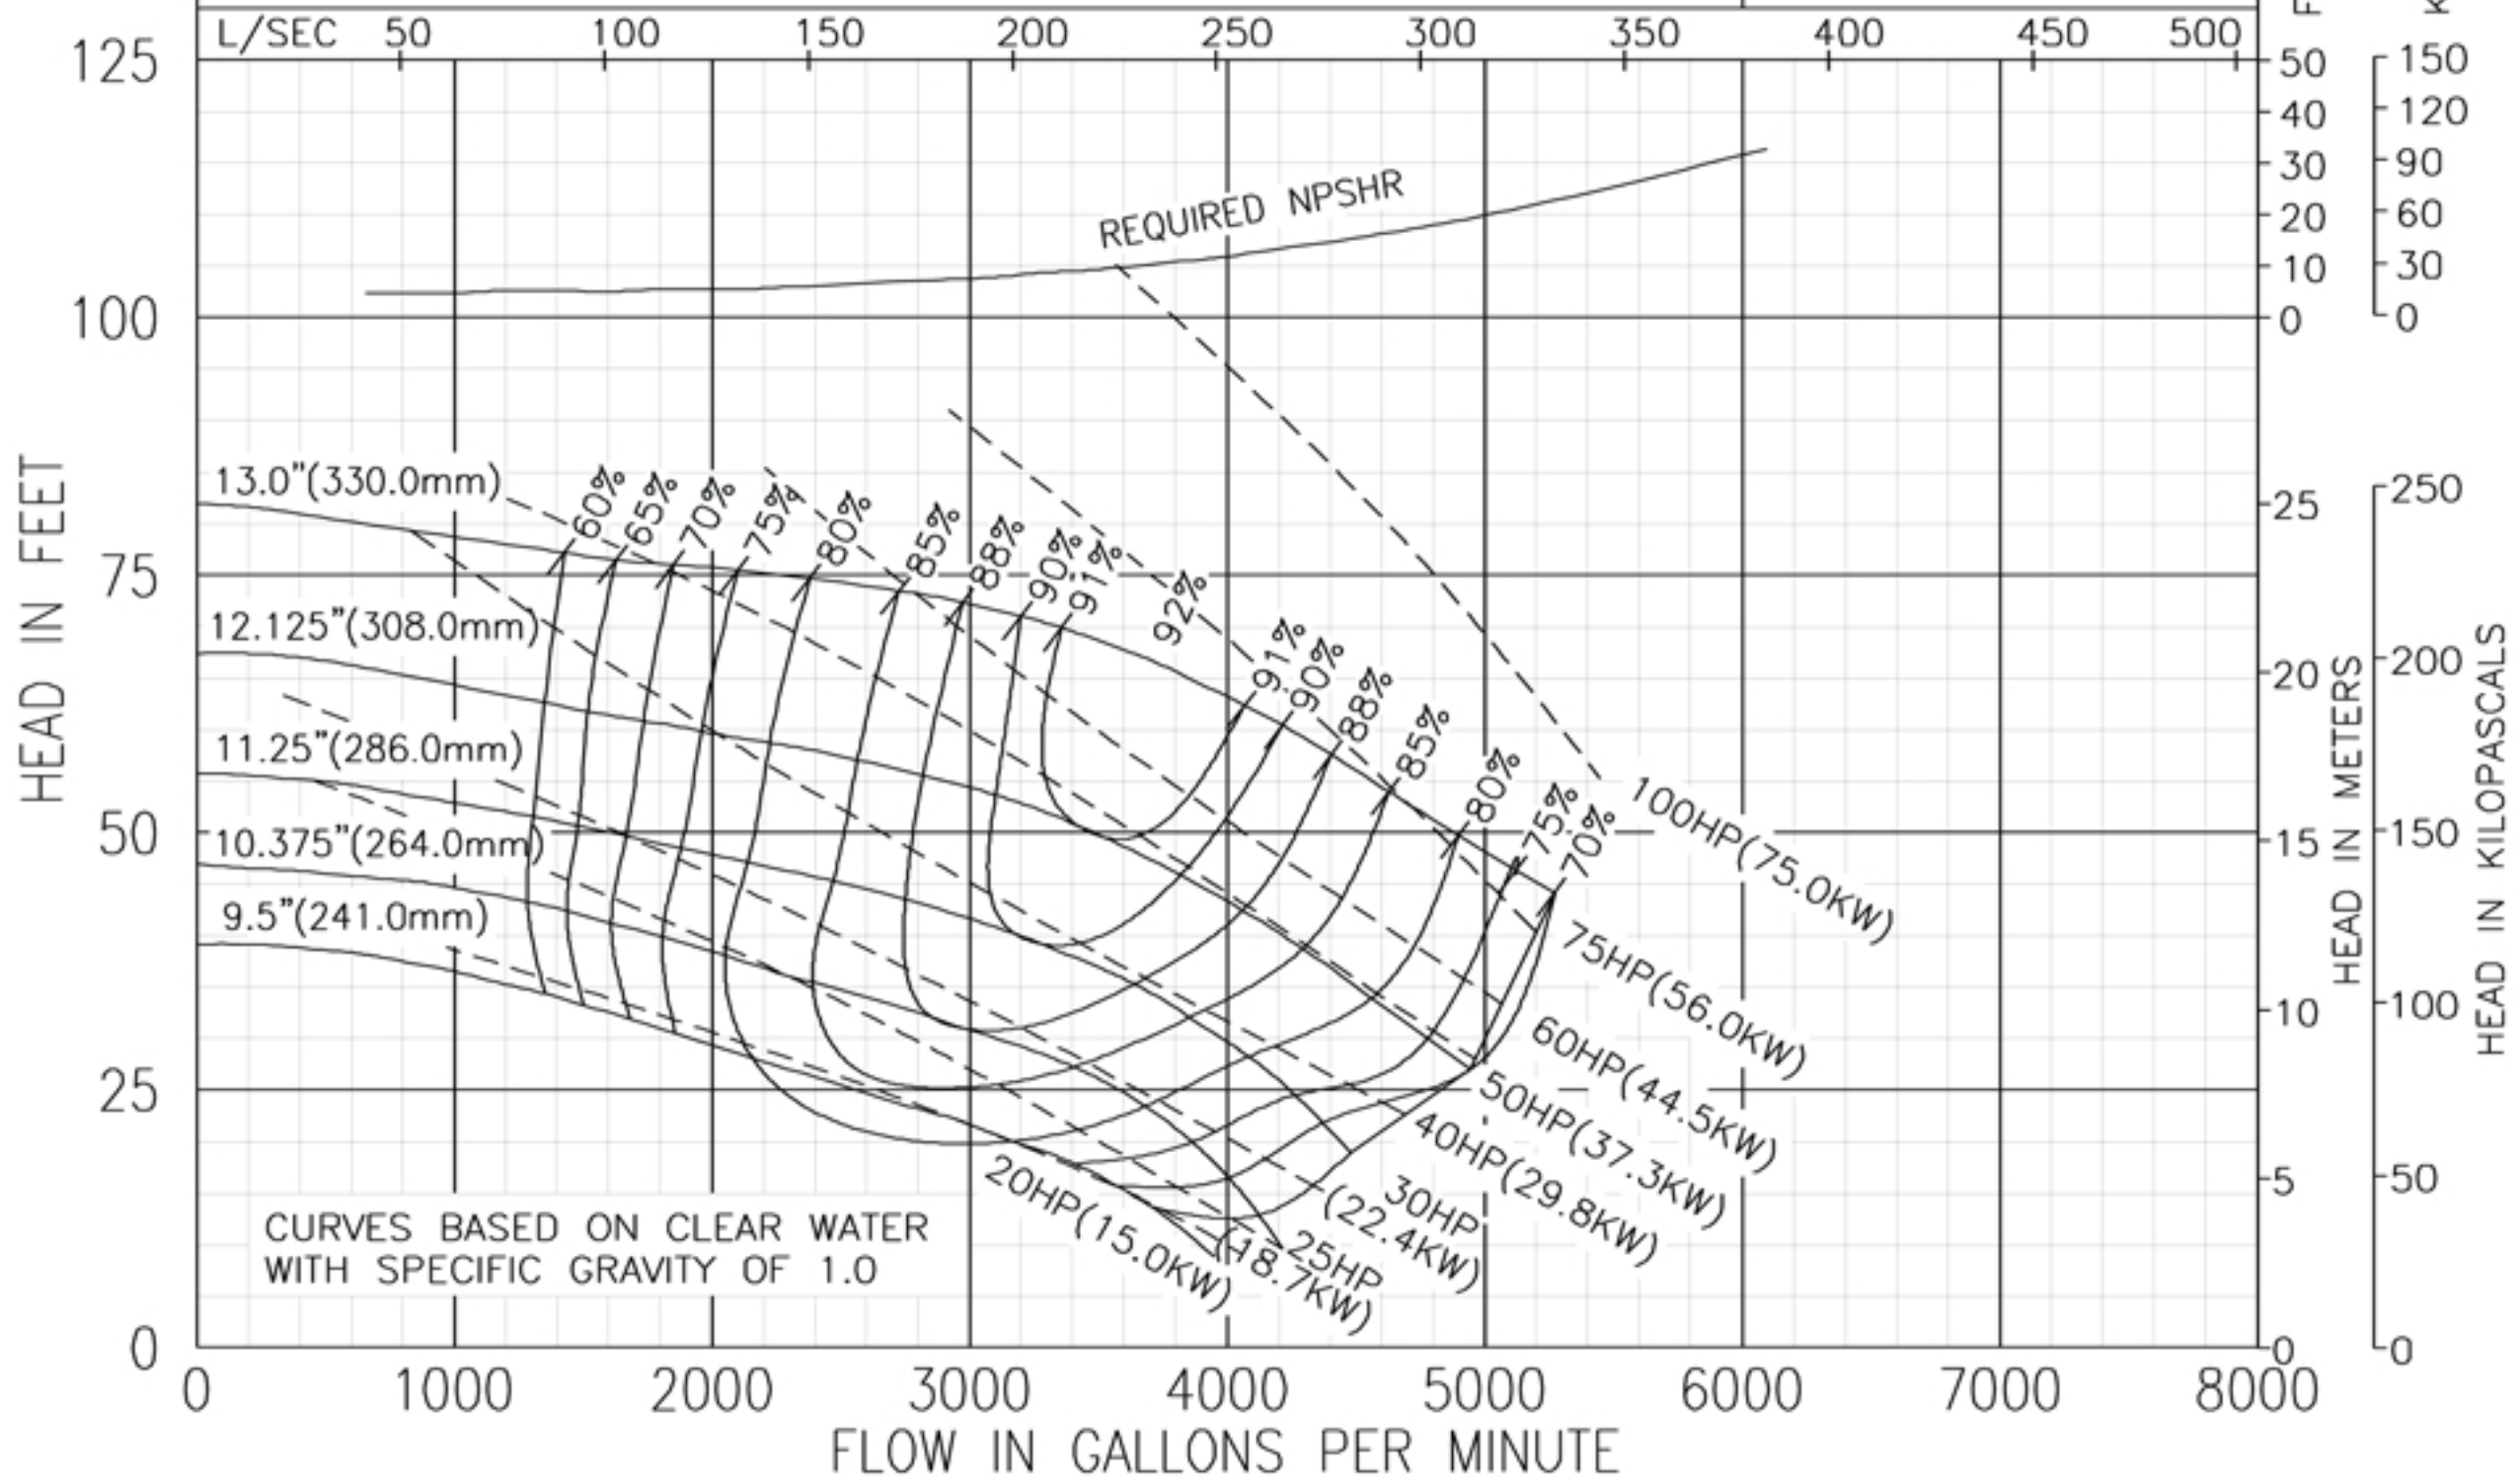

Model 1213B
KS Series

1160 RPM
AUGUST 22, 2011

Curve no. 2435
Min. Imp. Dia. 9.5"
Size 12 X 12 X 13

Model 1213B
KS Series

1760 RPM
AUGUST 22, 2011

Curve no. 2437
Min. Imp. Dia. 9.5"
Size 12 X 12 X 13