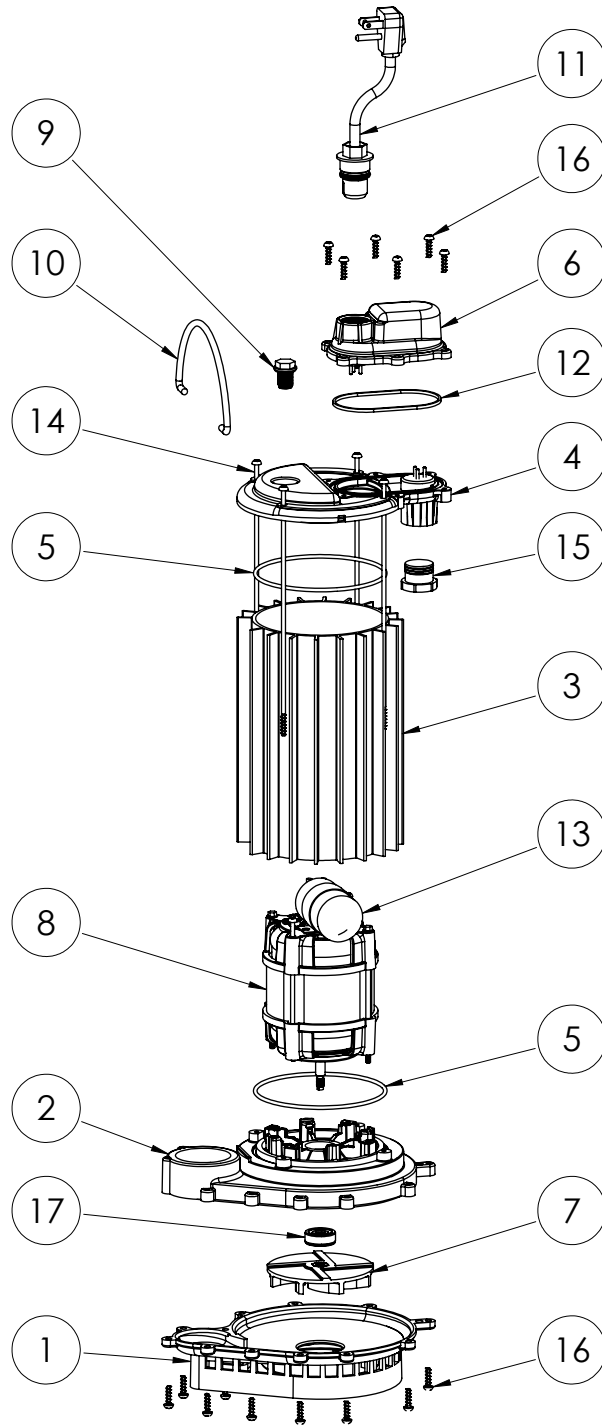

HT450 (B59)

HT450_B59-A

HT450

HT450 (B59)

#	PART #	DESCRIPTION	QTY	Note
1	233600B	BASE WITH VOLUTE ASSEMBLY	1	
2	23310BB	MOTOR SUPPORT PLATE	1	[1]
3	23070AS	MOTOR HOUSING	1	
4	24060AB	MOTOR COVER	1	[1]
5	2357000	O-RING	2	[1]
6	24070AB	CHAMBER COVER	1	[1]
7	K001168	IMPELLER	1	
8	2417200	MOTOR, 2 POLE PSC 50MM	1	[1]
9	8089000	OIL PLUG, O-RING ASSEMBLY	1	
10	K001082	HANDLE	1	
11	K001060	POWER CORD, 115V, 10FT	1	
12	K001046	SEALRING, CHAMBER COVER	1	
13	2451000	CAPACITOR	1	[1]
14	8147000	#10 x 8.4" STAINLESS STEEL SCREW	4	[1]
15	8105000	PROTECTIVE CAP	1	
16	8104200	#10 HILO X 5/8" STAINLESS STEEL SCREW	18	
17	K001254	3043000 5/16" SHAFT SEAL	1	[1]

PART NOTES:

[1] - Part requires factory authorized service. Contact Liberty Pumps at 1-800-543-2550