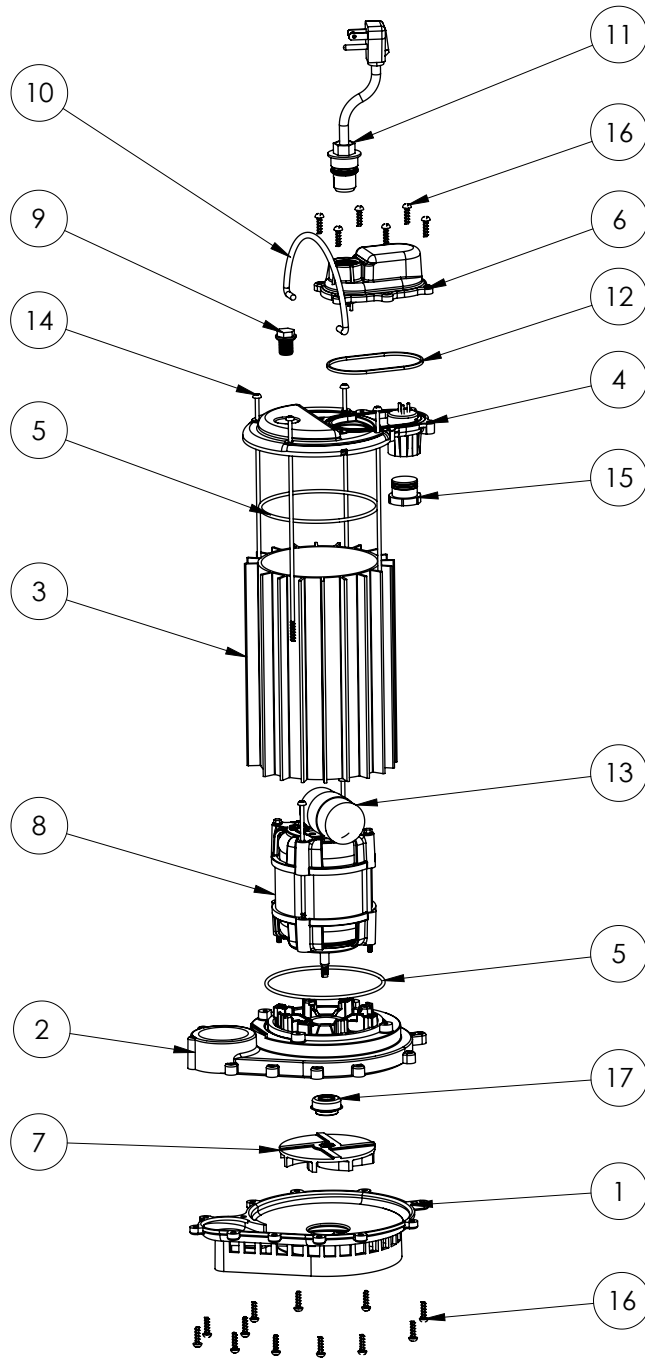

HT450 (B36)

HT450**HT450 (B36)**

#	PART #	DESCRIPTION	QTY	Note
1	233600B	BASE WITH VOLUTE ASSEMBLY	1	
2	23310BB	MOTOR SUPPORT PLATE	1	[1]
3	23070AS	MOTOR HOUSING	1	
4	24060AB	MOTOR COVER	1	[1]
5	2357000	O-RING	2	[1]
6	24070AB	CHAMBER COVER	1	[1]
7	K001168	IMPELLER	1	
8	2417200	MOTOR, 2 POLE PSC 50MM	1	[1]
9	8089000	OIL PLUG, O-RING ASSEMBLY	1	
10	K001082	HANDLE	1	
11	K001060	POWER CORD, 115V, 10FT	1	
12	K001046	SEALRING, CHAMBER COVER	1	
13	2451000	CAPACITOR	1	[1]
14	8147000	#10 x 8.4" STAINLESS STEEL SCREW	4	[1]
15	8105000	PROTECTIVE CAP	1	
16	8104200	#10 HILO X 5/8" STAINLESS STEEL SCREW	18	
17	2309000	5/16 SHAFT SEAL	1	

PART NOTES:

[1] - Part requires factory authorized service. Contact Liberty Pumps at 1-800-543-2550

HT450 (B51)

HT450**HT450 (B51)**

#	PART #	DESCRIPTION	QTY	Note
1	233600B	BASE WITH VOLUTE ASSEMBLY	1	
2	23310BB	MOTOR SUPPORT PLATE	1	[1]
3	23070AS	MOTOR HOUSING	1	
4	24060AB	MOTOR COVER	1	[1]
5	2357000	O-RING	2	[1]
6	24070AB	CHAMBER COVER	1	[1]
7	K001168	IMPELLER	1	
8	2417200	MOTOR, 2 POLE PSC 50MM	1	[1]
9	8089000	OIL PLUG, O-RING ASSEMBLY	1	
10	K001082	HANDLE	1	
11	K001060	POWER CORD, 115V, 10FT	1	
12	K001046	SEALRING, CHAMBER COVER	1	
13	2451000	CAPACITOR	1	[1]
14	8147000	#10 x 8.4" STAINLESS STEEL SCREW	4	[1]
15	8105000	PROTECTIVE CAP	1	
16	8104200	#10 HILO X 5/8" STAINLESS STEEL SCREW	18	
17	2309000	5/16 SHAFT SEAL	1	