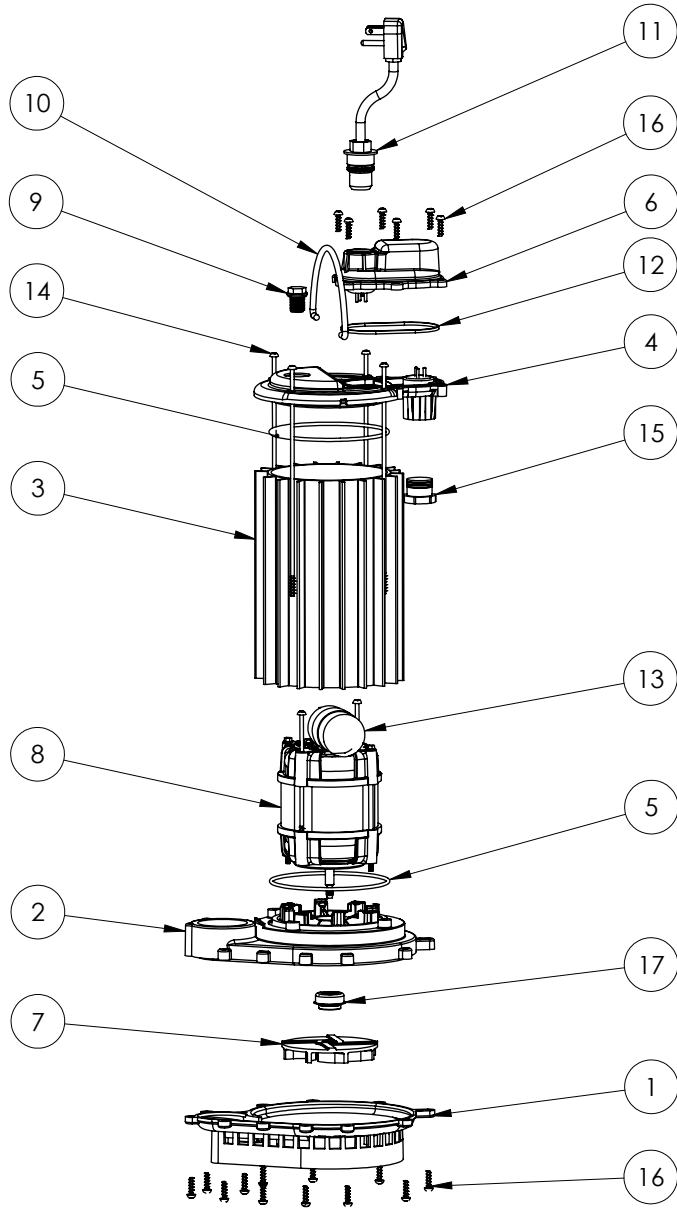

HT450 (B36)

HT450**HT450 (B36)**

#	PART #	DESCRIPTION	QTY	Note
1	233600B	BASE WITH VOLUTE ASSEMBLY	1	
2	23310BB	MOTOR SUPPORT PLATE	1	[1]
3	23070AS	MOTOR HOUSING	1	
4	24060AB	MOTOR COVER	1	[1]
5	2357000	O-RING	2	[1]
6	24070AB	CHAMBER COVER	1	[1]
7	K001168	IMPELLER	1	
8	2417200	MOTOR, 2 POLE PSC 50MM	1	[1]
9	8089000	OIL PLUG, O-RING ASSEMBLY	1	
10	K001082	HANDLE	1	
11	K001060	POWER CORD, 115V, 10FT	1	
12	K001046	SEALRING, CHAMBER COVER	1	
13	2451000	CAPACITOR	1	[1]
14	8147000	#10 x 8.4" STAINLESS STEEL SCREW	4	[1]
15	8105000	PROTECTIVE CAP	1	
16	8104200	#10 HILO X 5/8" STAINLESS STEEL SCREW	18	
17	2309000	5/16 SHAFT SEAL	1	

PART NOTES:

[1] - Part requires factory authorized service. Contact Liberty Pumps at 1-800-543-2550

HT450 (B51)

HT450**HT450 (B51)**

#	PART #	DESCRIPTION	QTY	Note
1	233600B	BASE WITH VOLUTE ASSEMBLY	1	
2	23310BB	MOTOR SUPPORT PLATE	1	[1]
3	23070AS	MOTOR HOUSING	1	
4	24060AB	MOTOR COVER	1	[1]
5	2357000	O-RING	2	[1]
6	24070AB	CHAMBER COVER	1	[1]
7	K001168	IMPELLER	1	
8	2417200	MOTOR, 2 POLE PSC 50MM	1	[1]
9	8089000	OIL PLUG, O-RING ASSEMBLY	1	
10	K001082	HANDLE	1	
11	K001060	POWER CORD, 115V, 10FT	1	
12	K001046	SEALRING, CHAMBER COVER	1	
13	2451000	CAPACITOR	1	[1]
14	8147000	#10 x 8.4" STAINLESS STEEL SCREW	4	[1]
15	8105000	PROTECTIVE CAP	1	
16	8104200	#10 HILO X 5/8" STAINLESS STEEL SCREW	18	
17	2309000	5/16 SHAFT SEAL	1	