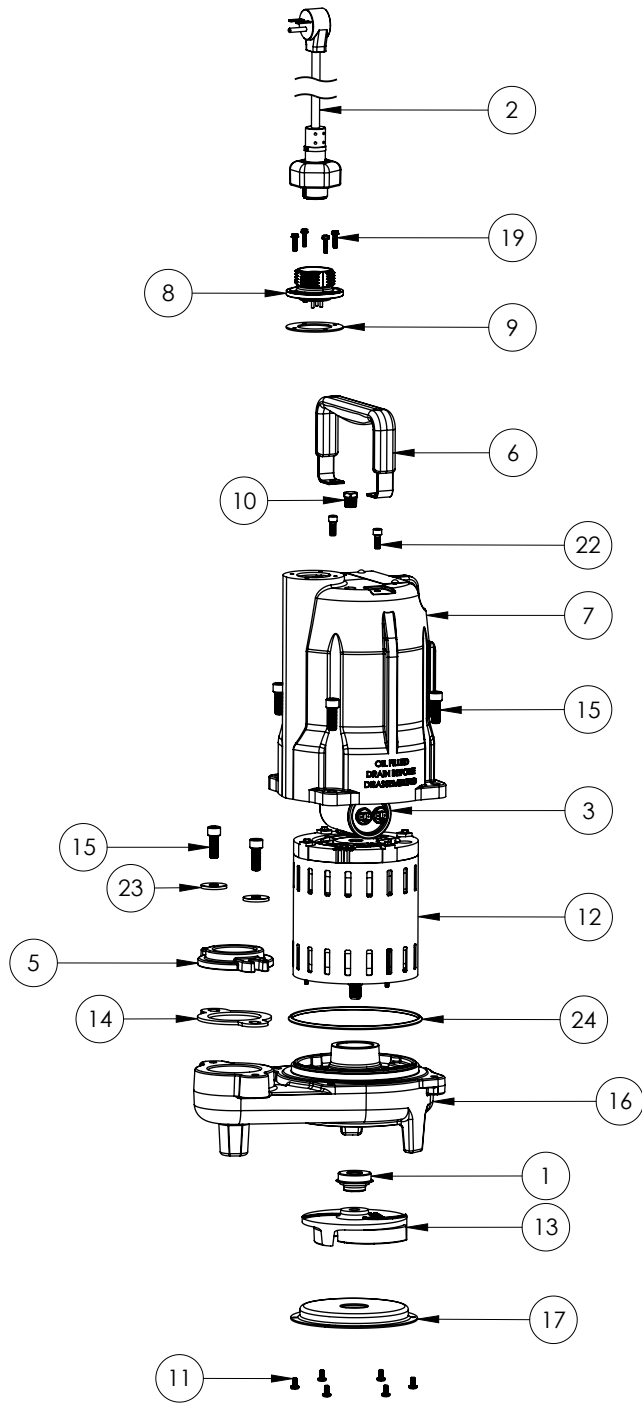

PART NOTES:

[1] - Part requires factory authorized service. Contact Liberty Pumps at 1-800-543-2550

FL72M-2 (B78)

FL72M-2**FL72M-2 (B78)**

#	PART #	DESCRIPTION	QTY	Note
1	5120000	5/8 INCH UNITIZED SHAFT SEAL	1	[1]
2	K001059	POWER CORD, 230V, 25 FOOT CORD	1	
3	51960B0	CAPACITOR, 30uF	1	
5	586100R	1.5" ADAPTER FLANGE	1	
6	3411200	HANDLE	1	
7	340000R	MOTOR HOUSING, POWDER COATED	1	
8	5014000	CORD PLATE	1	
9	5060000	CORD PLATE GASKET	1	
10	50710A0	PIPE PLUG, 1/4" HEX HD BRASS NPTF	1	
11	8092000	#10 - 24 x 3/8" SCREW	6	
12	5367000	MOTOR 230V 1PH	1	
13	58340B0	IMPELLER	1	
14	5858000	1.5" FLANGE GASKET	1	
15	5862000	BOLT, 3/8-16X1 SHCS SS	6	
16	5889000	VOLUTE	1	
17	5891000	INLET STAMPING	1	
19	8064000	#8-32 x 5/8 HEX WASHER HEAD SCREW	4	
22	8103000	SCREW 1/4-20x5/8" HX SKT SS	2	
23	8158000	WASHER, 3/8 x 1-1/8, SS	2	
24	3403000	O-RING	1	

PART NOTES:

[1] - Part requires factory authorized service. Contact Liberty Pumps at 1-800-543-2550

FL72M-3 (B78)

FL72M-3**FL72M-3 (B78)**

#	PART #	DESCRIPTION	QTY	Note
1	5120000	5/8 INCH UNITIZED SHAFT SEAL	1	[1]
2	K001356	POWER CORD, 35FT.	1	
3	51960B0	CAPACITOR, 30uF	1	
5	586100R	1.5" ADAPTER FLANGE	1	
6	3411200	HANDLE	1	
7	340000R	MOTOR HOUSING, POWDER COATED	1	
8	5014000	CORD PLATE	1	
9	5060000	CORD PLATE GASKET	1	
10	50710A0	PIPE PLUG, 1/4" HEX HD BRASS NPTF	1	
11	8092000	#10 - 24 x 3/8" SCREW	6	
12	5367000	MOTOR 230V 1PH	1	
13	58340B0	IMPELLER	1	
14	5858000	1.5" FLANGE GASKET	1	
15	5862000	BOLT, 3/8-16X1 SHCS SS	6	
16	5889000	VOLUTE	1	
17	5891000	INLET STAMPING	1	
19	8064000	#8-32 x 5/8 HEX WASHER HEAD SCREW	4	
22	8103000	SCREW 1/4-20x5/8" HX SKT SS	2	
23	8158000	WASHER, 3/8 x 1-1/8, SS	2	
24	3403000	O-RING	1	