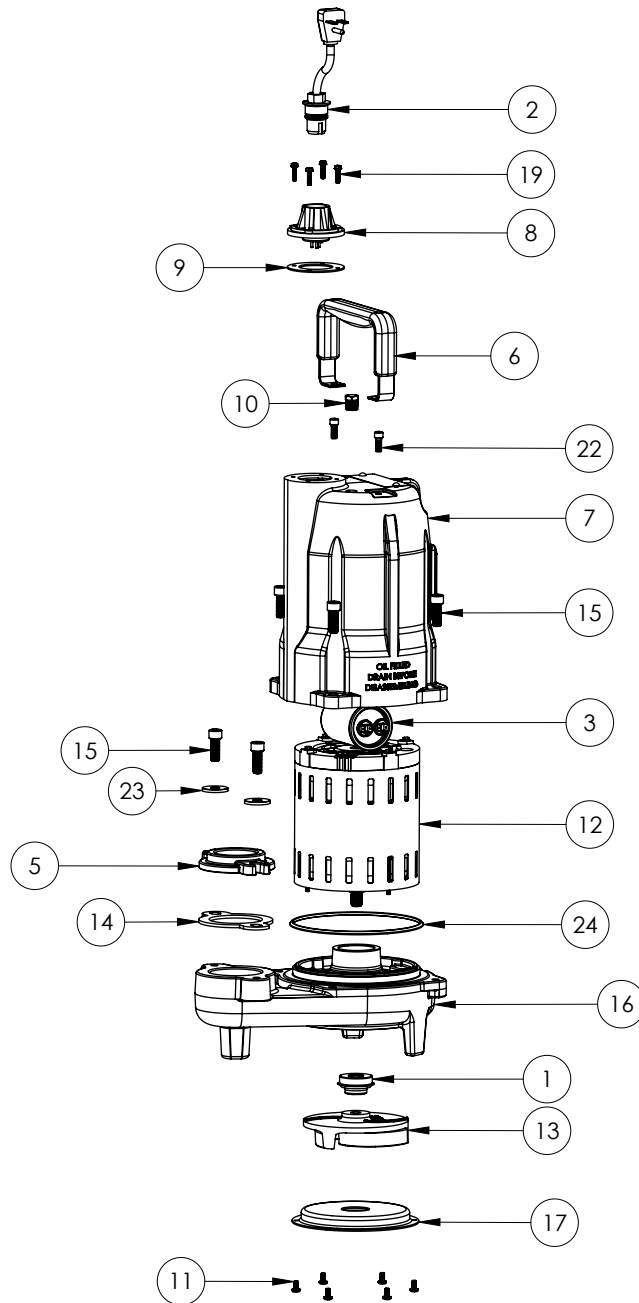

FL72M

FL72M (B78)

Liberty
Pumps

FL72M**FL72M (B78)**

#	PART #	DESCRIPTION	QTY	Note
1	5120000	5/8 INCH UNITIZED SHAFT SEAL	1	[1]
2	K001058	POWER CORD, 10FT. 230V	1	
3	51960B0	CAPACITOR, 30uF	1	
5	586100R	1.5" ADAPTER FLANGE	1	
6	3411200	HANDLE	1	
7	340000R	MOTOR HOUSING, POWDER COATED	1	
8	5014000	CORD PLATE	1	
9	5060000	CORD PLATE GASKET	1	
10	50710A0	PIPE PLUG, 1/4" HEX HD BRASS NPTF	1	
11	8092000	#10 - 24 x 3/8" SCREW	6	
12	5367000	MOTOR 230V 1PH	1	
13	58340B0	IMPELLER	1	
14	5858000	1.5" FLANGE GASKET	1	
15	5862000	BOLT, 3/8-16X1 SHCS SS	6	
16	5889000	VOLUTE	1	
17	5891000	INLET STAMPING	1	
19	8064000	#8-32 x 5/8 HEX WASHER HEAD SCREW	4	
22	8103000	SCREW 1/4-20x5/8" HX SKT SS	2	
23	8158000	WASHER, 3/8 x 1-1/8, SS	2	
24	3403000	O-RING	1	

PART NOTES:

[1] - Part requires factory authorized service. Contact Liberty Pumps at 1-800-543-2550

FL72M-2 (B78)

FL72M-2**FL72M-2 (B78)**

#	PART #	DESCRIPTION	QTY	Note
1	5120000	5/8 INCH UNITIZED SHAFT SEAL	1	[1]
2	K001059	POWER CORD, 230V, 25 FOOT CORD	1	
3	51960B0	CAPACITOR, 30uF	1	
5	586100R	1.5" ADAPTER FLANGE	1	
6	3411200	HANDLE	1	
7	340000R	MOTOR HOUSING, POWDER COATED	1	
8	5014000	CORD PLATE	1	
9	5060000	CORD PLATE GASKET	1	
10	50710A0	PIPE PLUG, 1/4" HEX HD BRASS NPTF	1	
11	8092000	#10 - 24 x 3/8" SCREW	6	
12	5367000	MOTOR 230V 1PH	1	
13	58340B0	IMPELLER	1	
14	5858000	1.5" FLANGE GASKET	1	
15	5862000	BOLT, 3/8-16X1 SHCS SS	6	
16	5889000	VOLUTE	1	
17	5891000	INLET STAMPING	1	
19	8064000	#8-32 x 5/8 HEX WASHER HEAD SCREW	4	
22	8103000	SCREW 1/4-20x5/8" HX SKT SS	2	
23	8158000	WASHER, 3/8 x 1-1/8, SS	2	
24	3403000	O-RING	1	