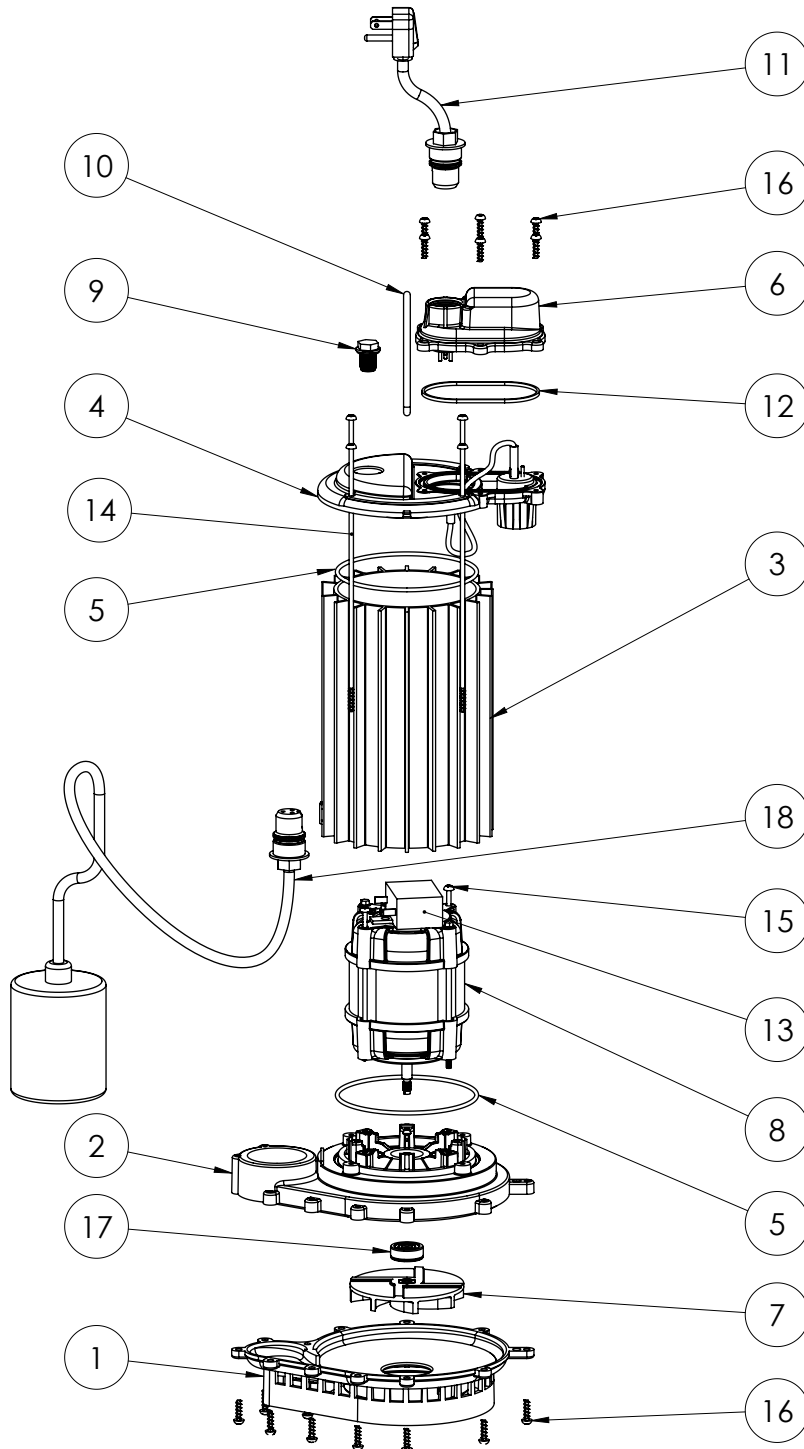

451 (B59)

451 (B59)

#	PART #	DESCRIPTION	QTY	Note
1	233600B	BASE WITH VOLUTE ASSEMBLY	1	
2	23310AB	MOTOR SUPPORT PLATE	1	[1]
3	23070AS	MOTOR HOUSING	1	
4	240600B	MOTOR COVER	1	
5	2357000	O-RING	2	[1]
6	240700B	CHAMBER COVER	1	
7	K001168	IMPELLER	1	
8	2418200	MOTOR	1	[1]
9	8089000	OIL PLUG, O-RING ASSEMBLY	1	
10	K001082	HANDLE	1	
11	K001010	POWER CORD, 115V, 10 FOOT CORD	1	
12	K001046	SEALRING, CHAMBER COVER	1	
13	2453000	CAPACITOR	1	[1]
14	8147000	#10 x 8.4" STAINLESS STEEL SCREW	4	[1]
15	8148000	#10 x 4-3/4" POLYFAST SCREW	2	[1]
16	8104200	#10 HILO X 5/8" STAINLESS STEEL SCREW	20	
17	K001254	3043000 5/16" SHAFT SEAL	1	[1]
18	K001080	2405000 MECHANICAL SWITCH W/ QUICKPLUG	1	

PART NOTES:

[1] - Part requires factory authorized service. Contact Liberty Pumps at 1-800-543-2550