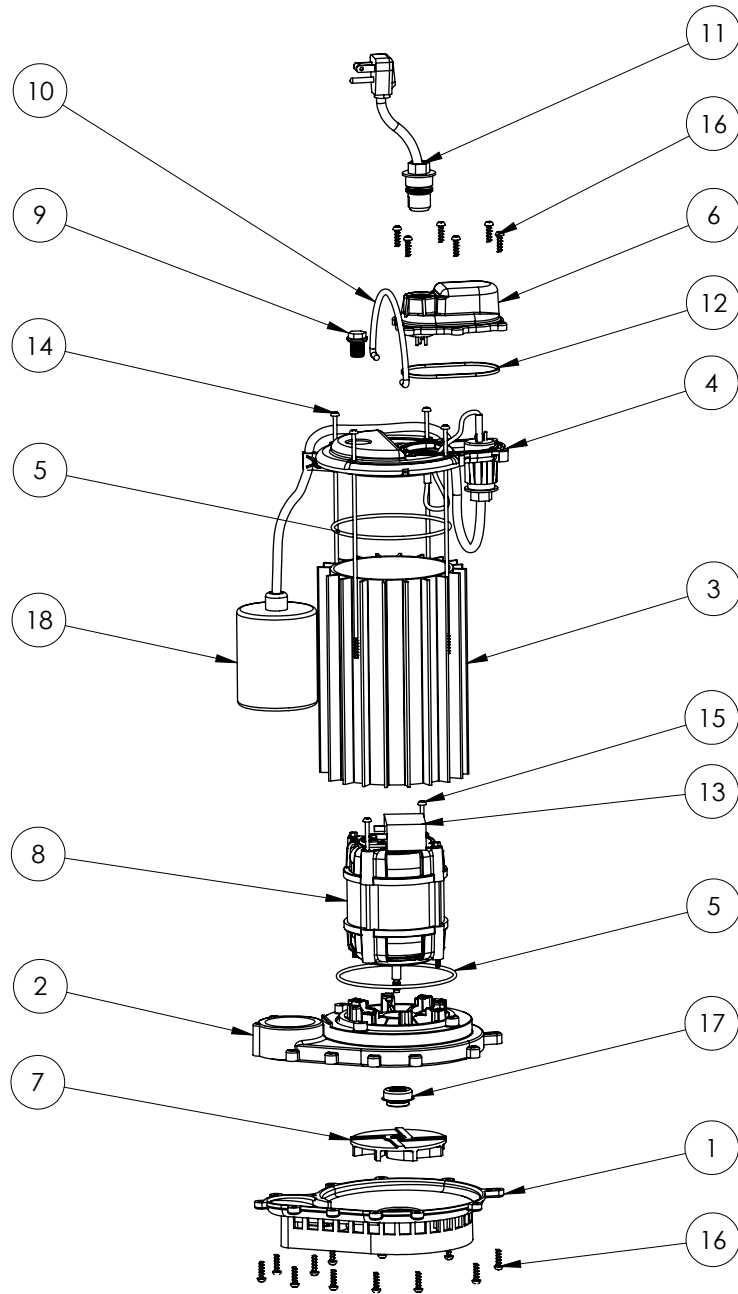

451 (B37)

451 (B37)

#	PART #	DESCRIPTION	QTY	Note
1	233600B	BASE WITH VOLUTE ASSEMBLY	1	
2	23310AB	MOTOR SUPPORT PLATE	1	[1]
3	23070AS	MOTOR HOUSING	1	
4	240600B	MOTOR COVER	1	
5	2357000	O-RING	2	[1]
6	240700B	CHAMBER COVER	1	
7	K001168	IMPELLER	1	
8	2418200	MOTOR	1	[1]
9	8089000	OIL PLUG, O-RING ASSEMBLY	1	
10	K001082	HANDLE	1	
11	K001010	POWER CORD, 115V, 10 FOOT CORD	1	
12	K001046	SEALRING, CHAMBER COVER	1	
13	2453000	CAPACITOR	1	[1]
14	8147000	#10 x 8.4" STAINLESS STEEL SCREW	4	[1]
15	8148000	#10 x 4-3/4" POLYFAST SCREW	2	[1]
16	8104200	#10 HILO X 5/8" STAINLESS STEEL SCREW	18	
17	2309000	5/16 SHAFT SEAL	1	
18	K001080	2405000 MECHANICAL SWITCH W/ QUICKPLUG	1	

PART NOTES:

[1] - Part requires factory authorized service. Contact Liberty Pumps at 1-800-543-2550

451

451 (B51)

451 (B51)

#	PART #	DESCRIPTION	QTY	Note
1	233600B	BASE WITH VOLUTE ASSEMBLY	1	
2	23310AB	MOTOR SUPPORT PLATE	1	[1]
3	23070AS	MOTOR HOUSING	1	
4	240600B	MOTOR COVER	1	
5	2357000	O-RING	2	[1]
6	240700B	CHAMBER COVER	1	
7	K001168	IMPELLER	1	
8	2418200	MOTOR	1	[1]
9	8089000	OIL PLUG, O-RING ASSEMBLY	1	
10	K001082	HANDLE	1	
11	K001010	POWER CORD, 115V, 10 FOOT CORD	1	
12	K001046	SEALRING, CHAMBER COVER	1	
13	2453000	CAPACITOR		[1]
14	8147000	#10 x 8.4" STAINLESS STEEL SCREW	4	[1]
15	8148000	#10 x 4-3/4" POLYFAST SCREW		[1]
16	8104200	#10 HILO X 5/8" STAINLESS STEEL SCREW	20	
17	2309000	5/16 SHAFT SEAL	1	
18	K001080	2405000 MECHANICAL SWITCH W/ QUICKPLUG	1	