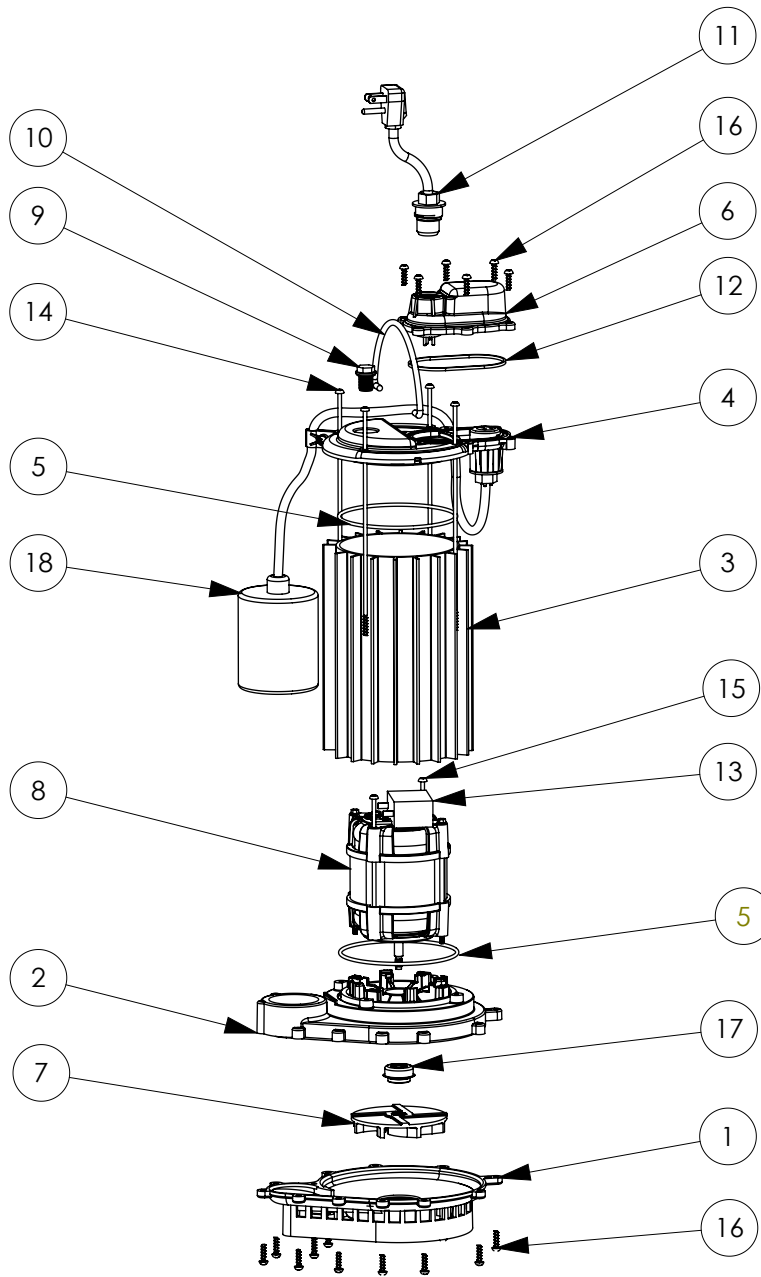

451 (B37)

451 (B37)

#	PART #	DESCRIPTION	QTY	Note
1	233600B	BASE WITH VOLUTE ASSEMBLY	1	
2	23310AB	MOTOR SUPPORT PLATE	1	[1]
3	23070AS	MOTOR HOUSING	1	
4	240600B	MOTOR COVER	1	
5	2357000	O-RING	2	[1]
6	240700B	CHAMBER COVER	1	
7	K001168	IMPELLER	1	
8	2418200	MOTOR	1	[1]
9	8089000	OIL PLUG, O-RING ASSEMBLY	1	
10	K001082	HANDLE	1	
11	K001010	POWER CORD, 115V, 10 FOOT CORD	1	
12	K001046	SEALRING, CHAMBER COVER	1	
13	2453000	CAPACITOR	1	[1]
14	8147000	#10 x 8.4" STAINLESS STEEL SCREW	4	[1]
15	8148000	#10 x 4-3/4" POLYFAST SCREW	2	[1]
16	8104200	#10 HILO X 5/8" STAINLESS STEEL SCREW	18	
17	2309000	5/16 SHAFT SEAL	1	
18	K001080	2405000 MECHANICAL SWITCH W/ QUICKPLUG	1	

PART NOTES:

[1] - Part requires factory authorized service. Contact Liberty Pumps at 1-800-543-2550

451

451 (B51)

451 (B51)

#	PART #	DESCRIPTION	QTY	Note
1	233600B	BASE WITH VOLUTE ASSEMBLY	1	
2	23310AB	MOTOR SUPPORT PLATE	1	[1]
3	23070AS	MOTOR HOUSING	1	
4	240600B	MOTOR COVER	1	
5	2357000	O-RING	2	[1]
6	240700B	CHAMBER COVER	1	
7	K001168	IMPELLER	1	
8	2418200	MOTOR	1	[1]
9	8089000	OIL PLUG, O-RING ASSEMBLY	1	
10	K001082	HANDLE	1	
11	K001010	POWER CORD, 115V, 10 FOOT CORD	1	
12	K001046	SEALRING, CHAMBER COVER	1	
13	2453000	CAPACITOR		[1]
14	8147000	#10 x 8.4" STAINLESS STEEL SCREW	4	[1]
15	8148000	#10 x 4-3/4" POLYFAST SCREW		[1]
16	8104200	#10 HILO X 5/8" STAINLESS STEEL SCREW	20	
17	2309000	5/16 SHAFT SEAL	1	
18	K001080	2405000 MECHANICAL SWITCH W/ QUICKPLUG	1	