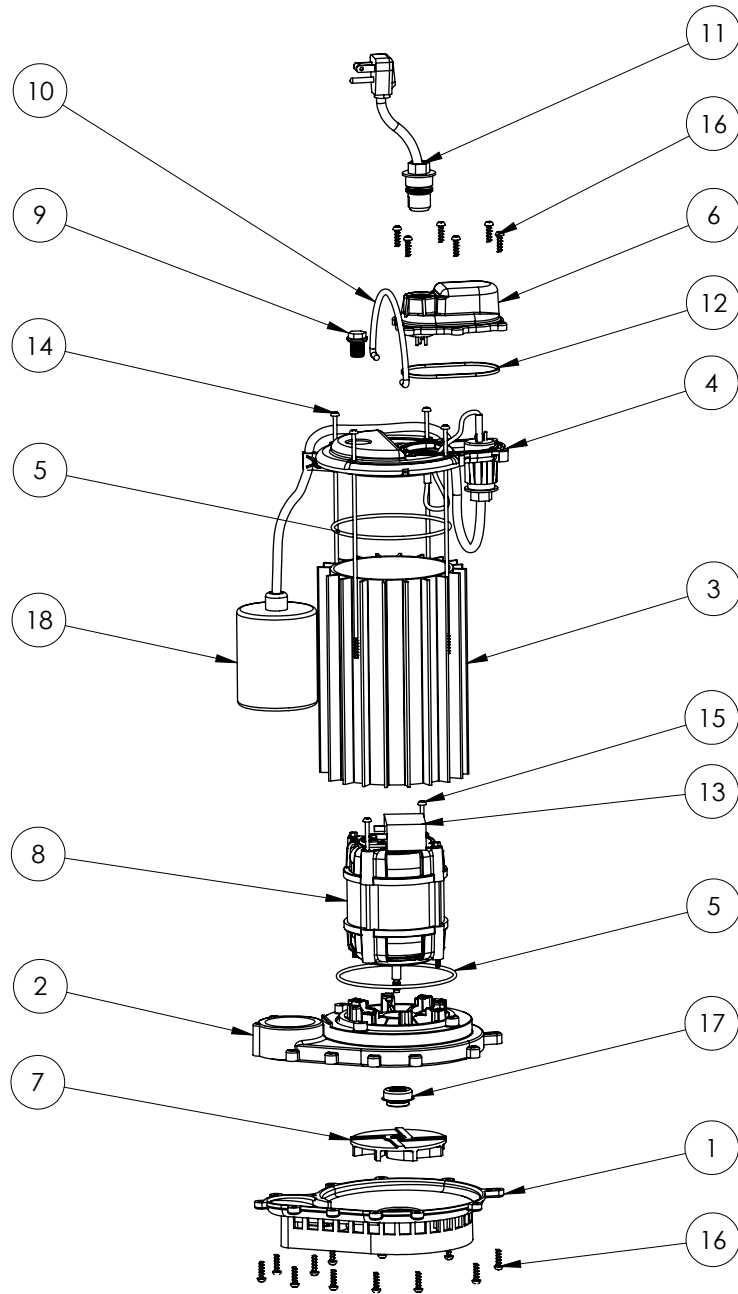

451-2 (B37)

451-2**451-2 (B37)**

#	PART #	DESCRIPTION	QTY	Note
1	233600B	BASE WITH VOLUTE ASSEMBLY	1	
2	23310AB	MOTOR SUPPORT PLATE	1	[1]
3	23070AS	MOTOR HOUSING	1	
4	240600B	MOTOR COVER	1	
5	2357000	O-RING	2	[1]
6	240700B	CHAMBER COVER	1	
7	K001168	IMPELLER	1	
8	2418200	MOTOR	1	[1]
9	8089000	OIL PLUG, O-RING ASSEMBLY	1	
10	K001082	HANDLE	1	
11	K001008	POWER CORD, 115V, 25 FOOT CORD	1	
12	K001046	SEALRING, CHAMBER COVER	1	
13	2453000	CAPACITOR	1	[1]
14	8147000	#10 x 8.4" STAINLESS STEEL SCREW	4	[1]
15	8148000	#10 x 4-3/4" POLYFAST SCREW	2	[1]
16	8104200	#10 HILO X 5/8" STAINLESS STEEL SCREW	18	
17	2309000	5/16 SHAFT SEAL	1	
18	K001080	2405000 MECHANICAL SWITCH W/ QUICKPLUG	1	

PART NOTES:

[1] - Part requires factory authorized service. Contact Liberty Pumps at 1-800-543-2550

451-2 (B51)

451-2**451-2 (B51)**

#	PART #	DESCRIPTION	QTY	Note
1	233600B	BASE WITH VOLUTE ASSEMBLY	1	
2	23310AB	MOTOR SUPPORT PLATE	1	[1]
3	23070AS	MOTOR HOUSING	1	
4	240600B	MOTOR COVER	1	
5	2357000	O-RING	2	[1]
6	240700B	CHAMBER COVER	1	
7	K001168	IMPELLER	1	
8	2418200	MOTOR	1	[1]
9	8089000	OIL PLUG, O-RING ASSEMBLY	1	
10	K001082	HANDLE	1	
11	K001008	POWER CORD, 115V, 25 FOOT CORD	1	
12	K001046	SEALRING, CHAMBER COVER	1	
13	2453000	CAPACITOR	1	[1]
14	8147000	#10 x 8.4" STAINLESS STEEL SCREW	4	[1]
15	8148000	#10 x 4-3/4" POLYFAST SCREW	2	[1]
16	8104200	#10 HILO X 5/8" STAINLESS STEEL SCREW	20	
17	2309000	5/16 SHAFT SEAL	1	
18	K001080	2405000 MECHANICAL SWITCH W/ QUICKPLUG	1	