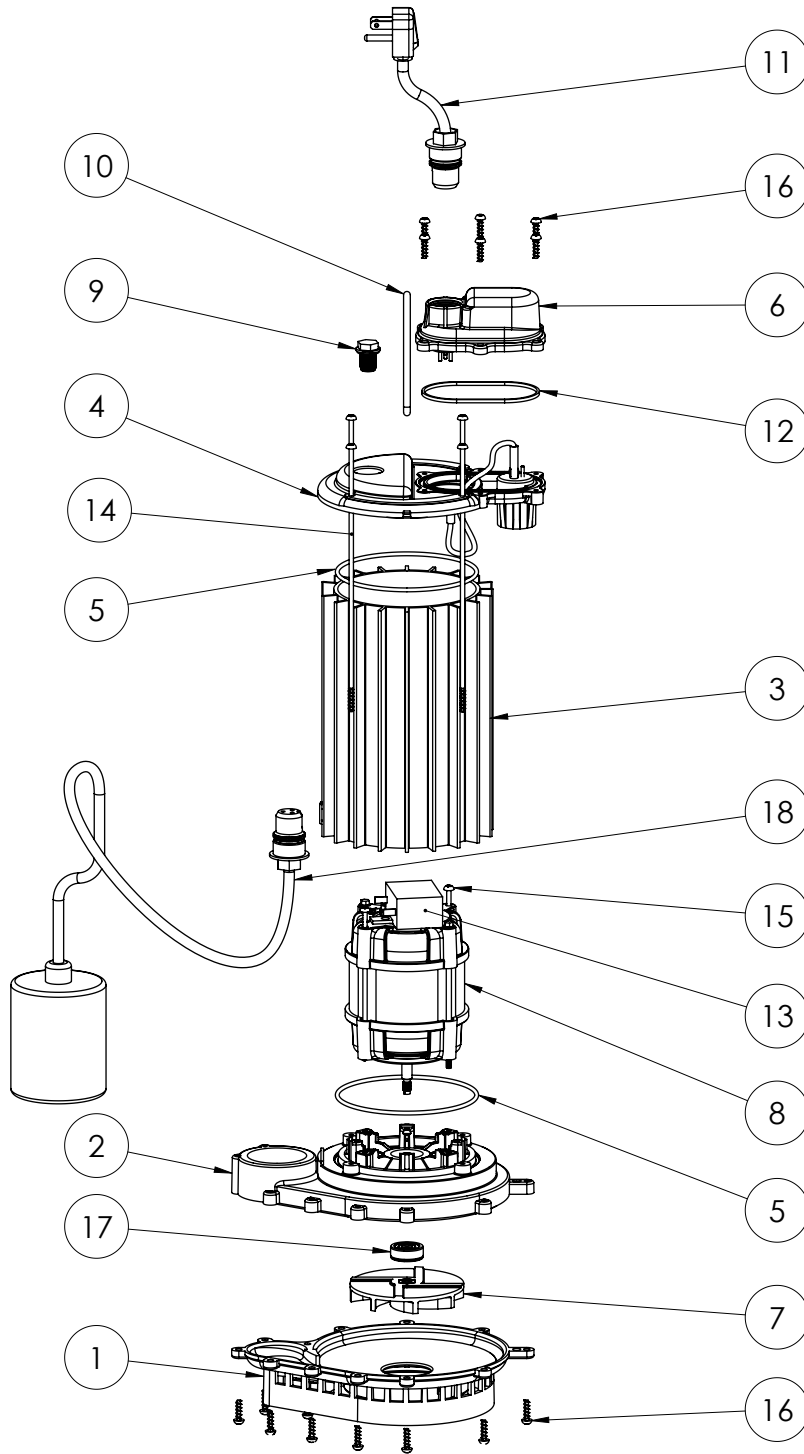

PART NOTES:

[1] - Part requires factory authorized service. Contact Liberty Pumps at 1-800-543-2550

451-2 (B51)

451-2**451-2 (B51)**

#	PART #	DESCRIPTION	QTY	Note
1	233600B	BASE WITH VOLUTE ASSEMBLY	1	
2	23310AB	MOTOR SUPPORT PLATE	1	[1]
3	23070AS	MOTOR HOUSING	1	
4	240600B	MOTOR COVER	1	
5	2357000	O-RING	2	[1]
6	240700B	CHAMBER COVER	1	
7	K001168	IMPELLER	1	
8	2418200	MOTOR	1	[1]
9	8089000	OIL PLUG, O-RING ASSEMBLY	1	
10	K001082	HANDLE	1	
11	K001008	POWER CORD, 115V, 25 FOOT CORD	1	
12	K001046	SEALRING, CHAMBER COVER	1	
13	2453000	CAPACITOR	1	[1]
14	8147000	#10 x 8.4" STAINLESS STEEL SCREW	4	[1]
15	8148000	#10 x 4-3/4" POLYFAST SCREW	2	[1]
16	8104200	#10 HILO X 5/8" STAINLESS STEEL SCREW	20	
17	2309000	5/16 SHAFT SEAL	1	
18	K001080	2405000 MECHANICAL SWITCH W/ QUICKPLUG	1	

PART NOTES:

[1] - Part requires factory authorized service. Contact Liberty Pumps at 1-800-543-2550

451-2 (B59)

451-2**451-2 (B59)**

#	PART #	DESCRIPTION	QTY	Note
1	233600B	BASE WITH VOLUTE ASSEMBLY	1	
2	23310AB	MOTOR SUPPORT PLATE	1	[1]
3	23070AS	MOTOR HOUSING	1	
4	240600B	MOTOR COVER	1	
5	2357000	O-RING	2	[1]
6	240700B	CHAMBER COVER	1	
7	K001168	IMPELLER	1	
8	2418200	MOTOR	1	[1]
9	8089000	OIL PLUG, O-RING ASSEMBLY	1	
10	K001082	HANDLE	1	
11	K001008	POWER CORD, 115V, 25 FOOT CORD	1	
12	K001046	SEALRING, CHAMBER COVER	1	
13	2453000	CAPACITOR	1	[1]
14	8147000	#10 x 8.4" STAINLESS STEEL SCREW	4	[1]
15	8148000	#10 x 4-3/4" POLYFAST SCREW		[1]
16	8104200	#10 HILO X 5/8" STAINLESS STEEL SCREW	20	
17	K001254	3043000 5/16" SHAFT SEAL	1	[1]
18	K001080	2405000 MECHANICAL SWITCH W/ QUICKPLUG	1	