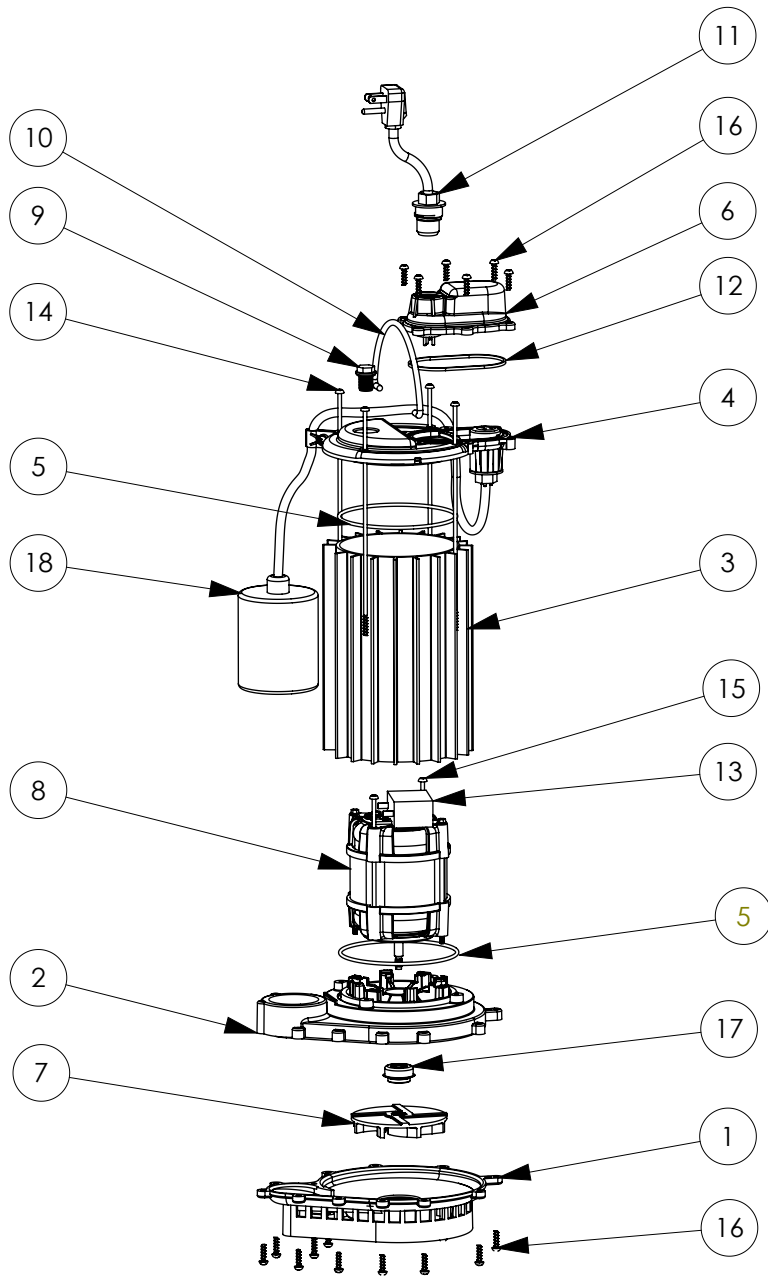

451-2 (B37)

451-2**451-2 (B37)**

#	PART #	DESCRIPTION	QTY	Note
1	233600B	BASE WITH VOLUTE ASSEMBLY	1	
2	23310AB	MOTOR SUPPORT PLATE	1	[1]
3	23070AS	MOTOR HOUSING	1	
4	240600B	MOTOR COVER	1	
5	2357000	O-RING	2	[1]
6	240700B	CHAMBER COVER	1	
7	K001168	IMPELLER	1	
8	2418200	MOTOR	1	[1]
9	8089000	OIL PLUG, O-RING ASSEMBLY	1	
10	K001082	HANDLE	1	
11	K001008	POWER CORD, 115V, 25 FOOT CORD	1	
12	K001046	SEALRING, CHAMBER COVER	1	
13	2453000	CAPACITOR	1	[1]
14	8147000	#10 x 8.4" STAINLESS STEEL SCREW	4	[1]
15	8148000	#10 x 4-3/4" POLYFAST SCREW	2	[1]
16	8104200	#10 HILO X 5/8" STAINLESS STEEL SCREW	18	
17	2309000	5/16 SHAFT SEAL	1	
18	K001080	2405000 MECHANICAL SWITCH W/ QUICKPLUG	1	

PART NOTES:

[1] - Part requires factory authorized service. Contact Liberty Pumps at 1-800-543-2550

451-2 (B51)

451-2**451-2 (B51)**

#	PART #	DESCRIPTION	QTY	Note
1	233600B	BASE WITH VOLUTE ASSEMBLY	1	
2	23310AB	MOTOR SUPPORT PLATE	1	[1]
3	23070AS	MOTOR HOUSING	1	
4	240600B	MOTOR COVER	1	
5	2357000	O-RING	2	[1]
6	240700B	CHAMBER COVER	1	
7	K001168	IMPELLER	1	
8	2418200	MOTOR	1	[1]
9	8089000	OIL PLUG, O-RING ASSEMBLY	1	
10	K001082	HANDLE	1	
11	K001008	POWER CORD, 115V, 25 FOOT CORD	1	
12	K001046	SEALRING, CHAMBER COVER	1	
13	2453000	CAPACITOR	1	[1]
14	8147000	#10 x 8.4" STAINLESS STEEL SCREW	4	[1]
15	8148000	#10 x 4-3/4" POLYFAST SCREW	2	[1]
16	8104200	#10 HILO X 5/8" STAINLESS STEEL SCREW	20	
17	2309000	5/16 SHAFT SEAL	1	
18	K001080	2405000 MECHANICAL SWITCH W/ QUICKPLUG	1	