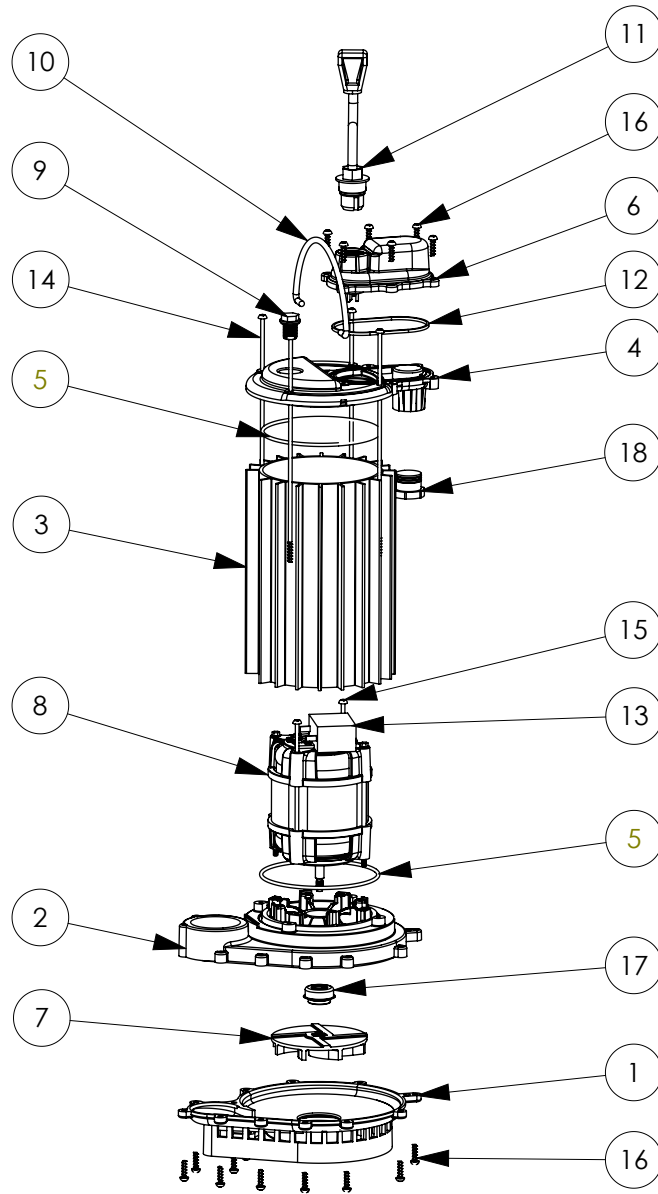

450 (B37)

450 (B37)

#	PART #	DESCRIPTION	QTY	Note
1	233600B	BASE WITH VOLUTE ASSEMBLY	1	
2	23310AB	MOTOR SUPPORT PLATE	1	[1]
3	23070AS	MOTOR HOUSING	1	
4	240600B	MOTOR COVER	1	
5	2357000	O-RING	2	[1]
6	240700B	CHAMBER COVER	1	
7	K001168	IMPELLER	1	
8	2418200	MOTOR	1	[1]
9	8089000	OIL PLUG, O-RING ASSEMBLY	1	
10	K001082	HANDLE	1	
11	K001010	POWER CORD, 115V, 10 FOOT CORD	1	
12	K001046	SEALRING, CHAMBER COVER	1	
13	2453000	CAPACITOR	1	[1]
14	8147000	#10 x 8.4" STAINLESS STEEL SCREW	4	[1]
15	8148000	#10 x 4-3/4" POLYFAST SCREW	2	[1]
16	8104200	#10 HILO X 5/8" STAINLESS STEEL SCREW	18	
17	2309000	5/16 SHAFT SEAL	1	
18	8105000	PROTECTIVE CAP	1	

PART NOTES:

[1] - Part requires factory authorized service. Contact Liberty Pumps at 1-800-543-2550

450 (B51)

450 (B51)

#	PART #	DESCRIPTION	QTY	Note
1	233600B	BASE WITH VOLUTE ASSEMBLY	1	
2	23310AB	MOTOR SUPPORT PLATE	1	[1]
3	23070AS	MOTOR HOUSING	1	
4	240600B	MOTOR COVER	1	
5	2357000	O-RING	2	[1]
6	240700B	CHAMBER COVER	1	
7	K001168	IMPELLER	1	
8	2418200	MOTOR	1	[1]
9	8089000	OIL PLUG, O-RING ASSEMBLY	1	
10	K001082	HANDLE	1	
11	K001010	POWER CORD, 115V, 10 FOOT CORD	1	
12	K001046	SEALRING, CHAMBER COVER	1	
13	2453000	CAPACITOR	1	[1]
14	8147000	#10 x 8.4" STAINLESS STEEL SCREW	4	[1]
15	8148000	#10 x 4-3/4" POLYFAST SCREW	2	[1]
16	8104200	#10 HILO X 5/8" STAINLESS STEEL SCREW	18	
17	2309000	5/16 SHAFT SEAL	1	
18	8105000	PROTECTIVE CAP	1	