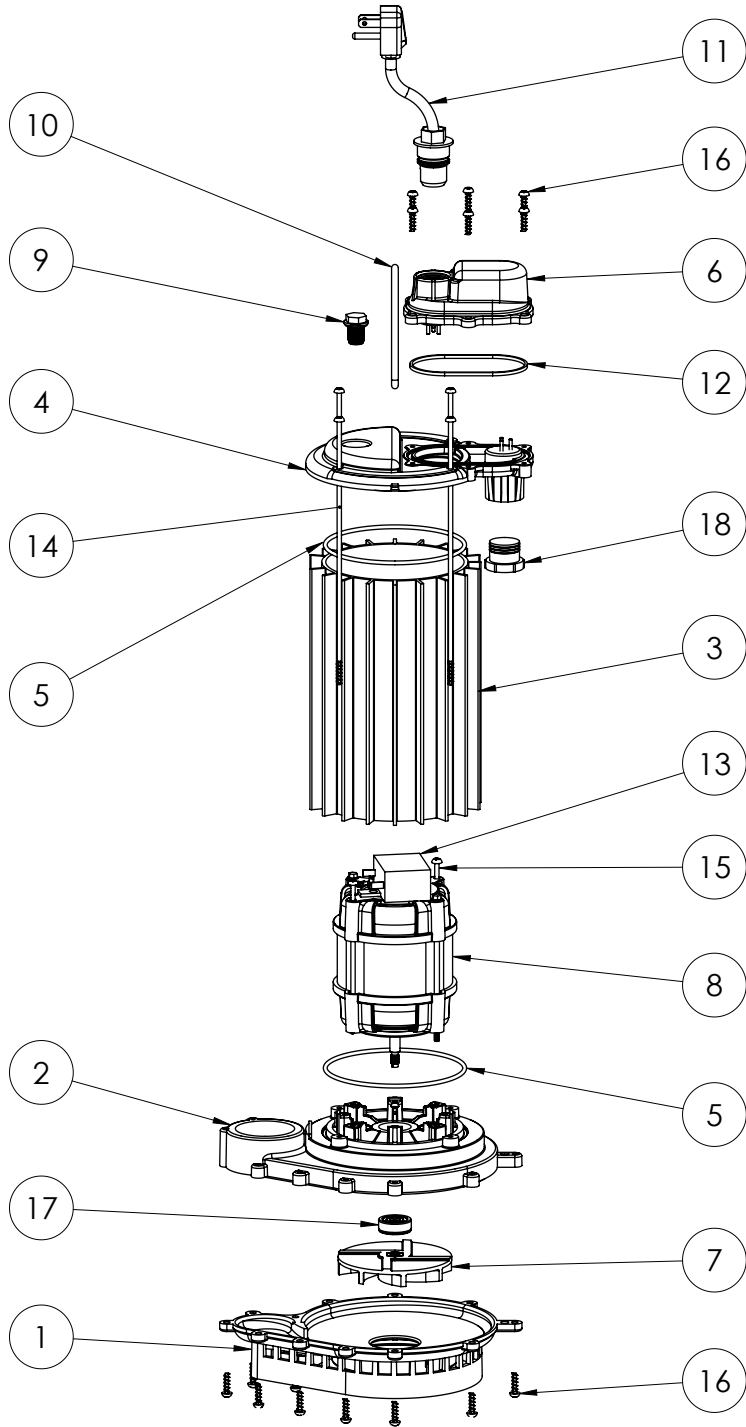

450

450 (B59)

450 (B59)

#	PART #	DESCRIPTION	QTY	Note
1	233600B	BASE WITH VOLUTE ASSEMBLY	1	
2	23310AB	MOTOR SUPPORT PLATE	1	[1]
3	23070AS	MOTOR HOUSING	1	
4	240600B	MOTOR COVER	1	
5	2357000	O-RING	2	[1]
6	240700B	CHAMBER COVER	1	
7	K001168	IMPELLER	1	
8	2418200	MOTOR	1	[1]
9	8089000	OIL PLUG, O-RING ASSEMBLY	1	
10	K001082	HANDLE	1	
11	K001010	POWER CORD, 115V, 10 FOOT CORD	1	
12	K001046	SEALRING, CHAMBER COVER	1	
13	2453000	CAPACITOR	1	[1]
14	8147000	#10 x 8.4" STAINLESS STEEL SCREW	4	[1]
15	8148000	#10 x 4-3/4" POLYFAST SCREW	2	[1]
16	8104200	#10 HILO X 5/8" STAINLESS STEEL SCREW	18	
17	K001254	3043000 5/16" SHAFT SEAL	1	[1]
18	8105000	PROTECTIVE CAP	1	

PART NOTES:

[1] - Part requires factory authorized service. Contact Liberty Pumps at 1-800-543-2550