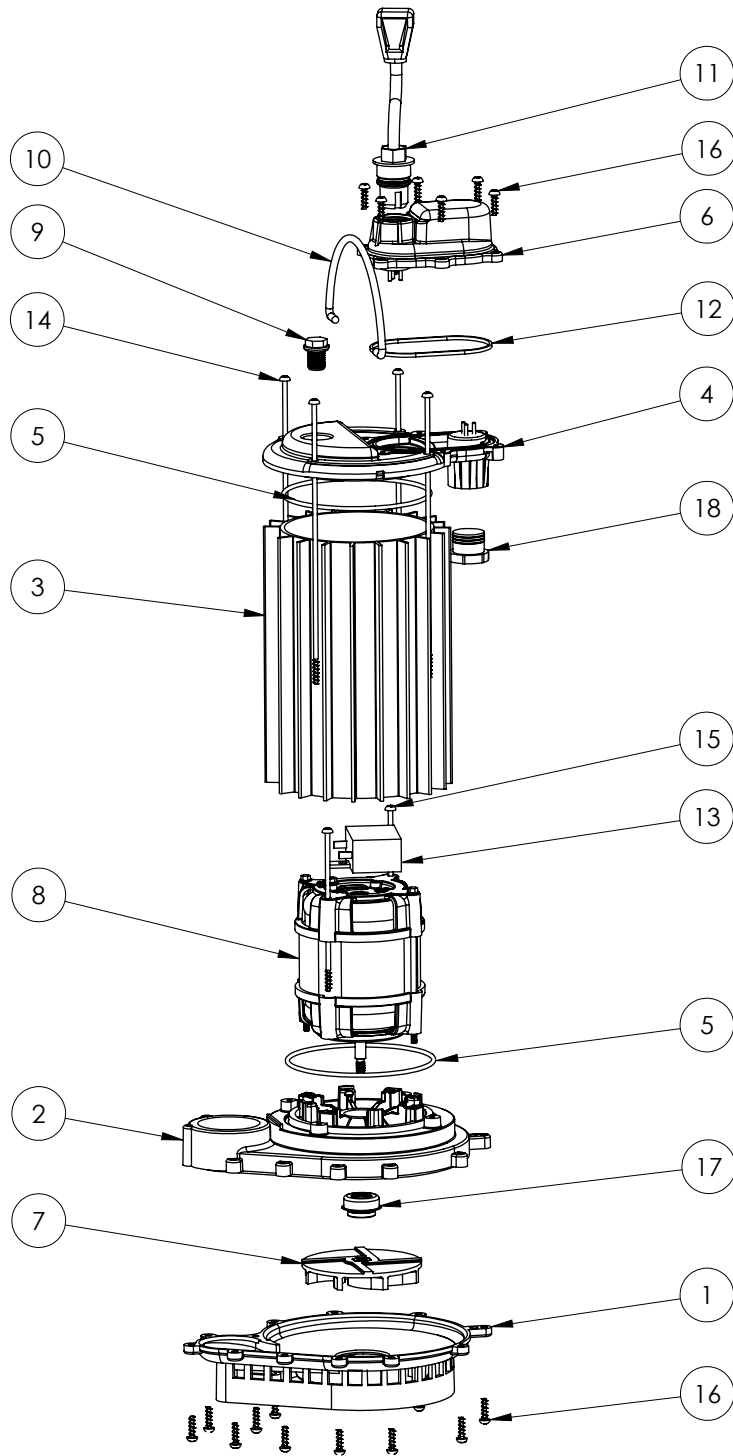

450 (B37)

450 (B37)

#	PART #	DESCRIPTION	QTY	Note
1	233600B	BASE WITH VOLUTE ASSEMBLY	1	
2	23310AB	MOTOR SUPPORT PLATE	1	[1]
3	23070AS	MOTOR HOUSING	1	
4	240600B	MOTOR COVER	1	
5	2357000	O-RING	2	[1]
6	240700B	CHAMBER COVER	1	
7	K001168	IMPELLER	1	
8	2418200	MOTOR	1	[1]
9	8089000	OIL PLUG, O-RING ASSEMBLY	1	
10	K001082	HANDLE	1	
11	K001010	POWER CORD, 115V, 10 FOOT CORD	1	
12	K001046	SEALRING, CHAMBER COVER	1	
13	2453000	CAPACITOR	1	[1]
14	8147000	#10 x 8.4" STAINLESS STEEL SCREW	4	[1]
15	8148000	#10 x 4-3/4" POLYFAST SCREW	2	[1]
16	8104200	#10 HILO X 5/8" STAINLESS STEEL SCREW	18	
17	2309000	5/16 SHAFT SEAL	1	
18	8105000	PROTECTIVE CAP	1	

PART NOTES:

[1] - Part requires factory authorized service. Contact Liberty Pumps at 1-800-543-2550

450 (B51)

450 (B51)

#	PART #	DESCRIPTION	QTY	Note
1	233600B	BASE WITH VOLUTE ASSEMBLY	1	
2	23310AB	MOTOR SUPPORT PLATE	1	[1]
3	23070AS	MOTOR HOUSING	1	
4	240600B	MOTOR COVER	1	
5	2357000	O-RING	2	[1]
6	240700B	CHAMBER COVER	1	
7	K001168	IMPELLER	1	
8	2418200	MOTOR	1	[1]
9	8089000	OIL PLUG, O-RING ASSEMBLY	1	
10	K001082	HANDLE	1	
11	K001010	POWER CORD, 115V, 10 FOOT CORD	1	
12	K001046	SEALRING, CHAMBER COVER	1	
13	2453000	CAPACITOR	1	[1]
14	8147000	#10 x 8.4" STAINLESS STEEL SCREW	4	[1]
15	8148000	#10 x 4-3/4" POLYFAST SCREW	2	[1]
16	8104200	#10 HILO X 5/8" STAINLESS STEEL SCREW	18	
17	2309000	5/16 SHAFT SEAL	1	
18	8105000	PROTECTIVE CAP	1	