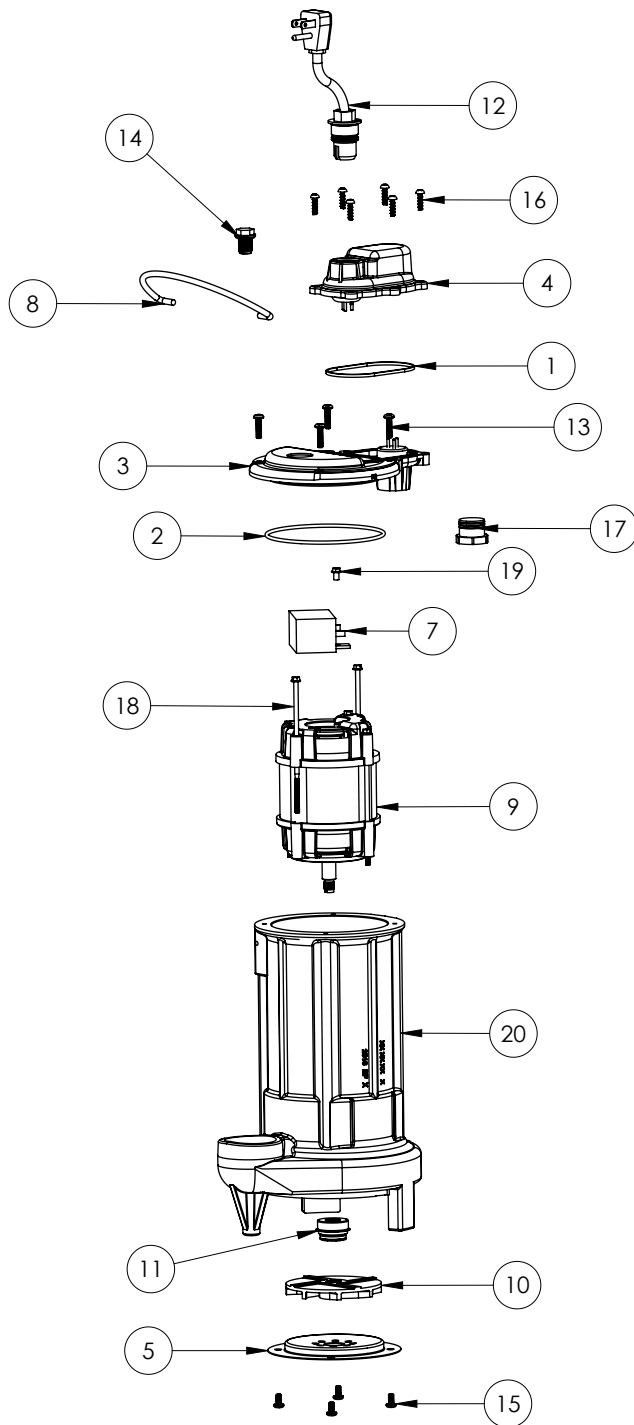

280-5 (B39)

280-5

280-5 (B39)

#	PART #	DESCRIPTION	QTY	Note
1	K001046	SEALRING, CHAMBER COVER	1	
2	2357000	O-RING	1	[1]
3	240600B	MOTOR COVER	1	
4	240700B	CHAMBER COVER	1	
5	2414000	280 SERIES STAMPING INLET	1	
7	K001305	CAPACITOR	1	
8	K001082	HANDLE	1	
9	2420200	2 POLE 115V MOTOR	1	[1]
10	K001091	280 SERIES IMPELLER KIT	1	
11	50980A0	1/2 INCH UNITIZED SEAL	1	[1]
12	K001345	POWER CORD, 50FT.	1	
13	8072000	#10 - 24 x 3/4" SCREW	4	
14	8089000	OIL PLUG, O-RING ASSEMBLY	1	
15	8092000	#10 - 24 x 3/8" SCREW	4	
16	8104200	#10 HILO X 5/8" STAINLESS STEEL SCREW	6	
17	8105000	PROTECTIVE CAP	1	
18	8150000	#8-32 x 4-7/8" SCREW	2	[1]
19	8160000	CAPACITOR SCREW	1	[1]
20	25162CJ	HOUSING	1	

PART NOTES:

[1] - Part requires factory authorized service. Contact Liberty Pumps at 1-800-543-2550