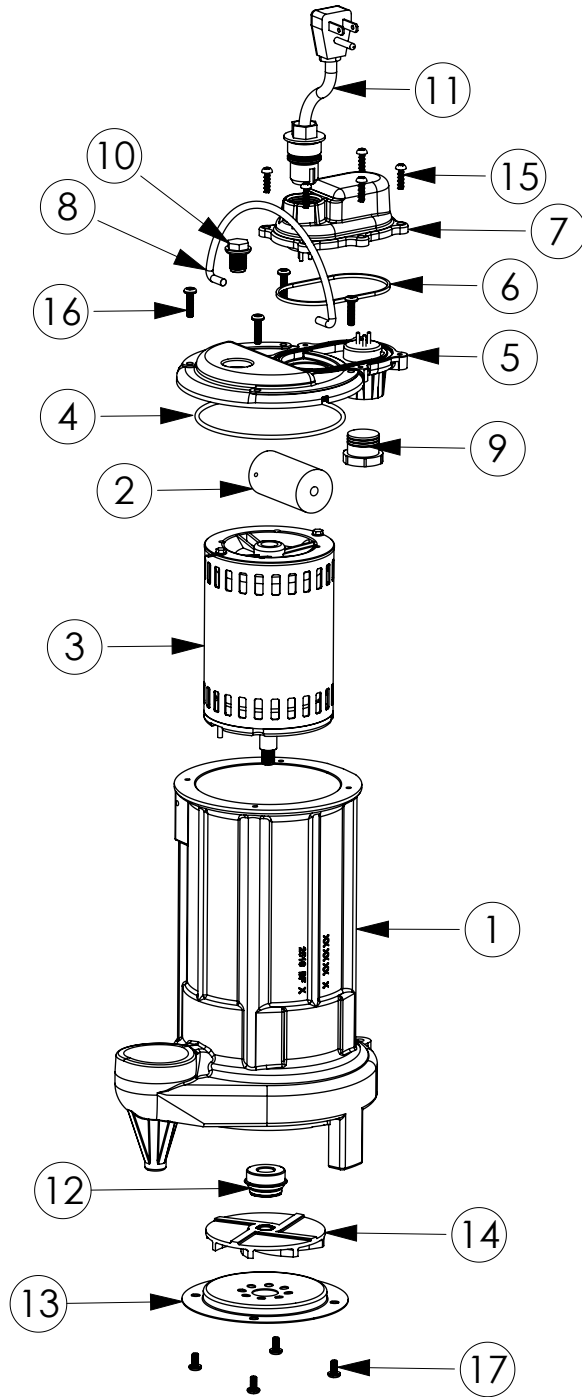

## 280 (B10)

#	PART #	DESCRIPTION	QTY	Note
1	25160AG	CAST IRON HOUSING WITH HOLE	1	
2	25200B0	CAPACITOR	1	[1]
3	2517000	MOTOR, .8 HP	1	
4	2357000	O-RING	1	[1]
5	240600G	MOTOR COVER, GREY	1	
6	K001046	SEALRING, CHAMBER COVER	1	
7	240700G	CHAMBER COVER, GREY	1	
8	K001082	HANDLE	1	
9	8105000	PROTECTIVE CAP	1	
10	8089000	OIL PLUG, O-RING ASSEMBLY	1	
11	K001010	POWER CORD, 115V, 10 FOOT CORD	1	
12	5098000	1/2 INCH UNITIZED SEAL	1	
13	2414000	280 SERIES STAMPING INLET	1	
14	K001091	280 SERIES IMPELLER KIT	1	
15	8104200	#10 HILO X 5/8" STAINLESS STEEL SCREW	6	
16	8072000	#10 - 24 x 3/4" SCREW	4	
17	8092000	#10 - 24 x 3/8" SCREW	4	

## 280 (B20)

#	PART #	DESCRIPTION	QTY	Note
1	25160AG	CAST IRON HOUSING WITH HOLE	1	
2	25200B0	CAPACITOR	1	[1]
3	2517000	MOTOR, .8 HP	1	
4	2357000	O-RING	1	[1]
5	240600G	MOTOR COVER, GREY	1	
6	K001046	SEALRING, CHAMBER COVER	1	
7	240700G	CHAMBER COVER, GREY	1	
8	K001082	HANDLE	1	
9	8105000	PROTECTIVE CAP	1	
10	8089000	OIL PLUG, O-RING ASSEMBLY	1	
11	K001010	POWER CORD, 115V, 10 FOOT CORD	1	
12	50980A0	1/2 INCH UNITIZED SEAL	1	[1]
13	2414000	280 SERIES STAMPING INLET	1	
14	K001091	280 SERIES IMPELLER KIT	1	
15	8104200	#10 HILO X 5/8" STAINLESS STEEL SCREW	6	
16	8072000	#10 - 24 x 3/4" SCREW	4	
17	8092000	#10 - 24 x 3/8" SCREW	4	

## 280 (B39)

#	PART #	DESCRIPTION	QTY	Note
1	K001046	SEALRING, CHAMBER COVER	1	
2	2357000	O-RING	1	[1]
3	240600B	MOTOR COVER	1	
4	240700B	CHAMBER COVER	1	
5	2414000	280 SERIES STAMPING INLET	1	
7	K001305	CAPACITOR	1	
8	K001082	HANDLE	1	
9	2420200	2 POLE 115V MOTOR	1	[1]
10	K001091	280 SERIES IMPELLER KIT	1	
11	50980A0	1/2 INCH UNITIZED SEAL	1	[1]
12	K001010	POWER CORD, 115V, 10 FOOT CORD	1	
13	8072000	#10 - 24 x 3/4" SCREW	4	
14	8089000	OIL PLUG, O-RING ASSEMBLY	1	
15	8092000	#10 - 24 x 3/8" SCREW	4	
16	8104200	#10 HILO X 5/8" STAINLESS STEEL SCREW	6	
17	8105000	PROTECTIVE CAP	1	
18	8150000	#8-32 x 4-7/8" SCREW	2	[1]
19	8160000	CAPACITOR SCREW	1	[1]
20	25162CJ	HOUSING	1	