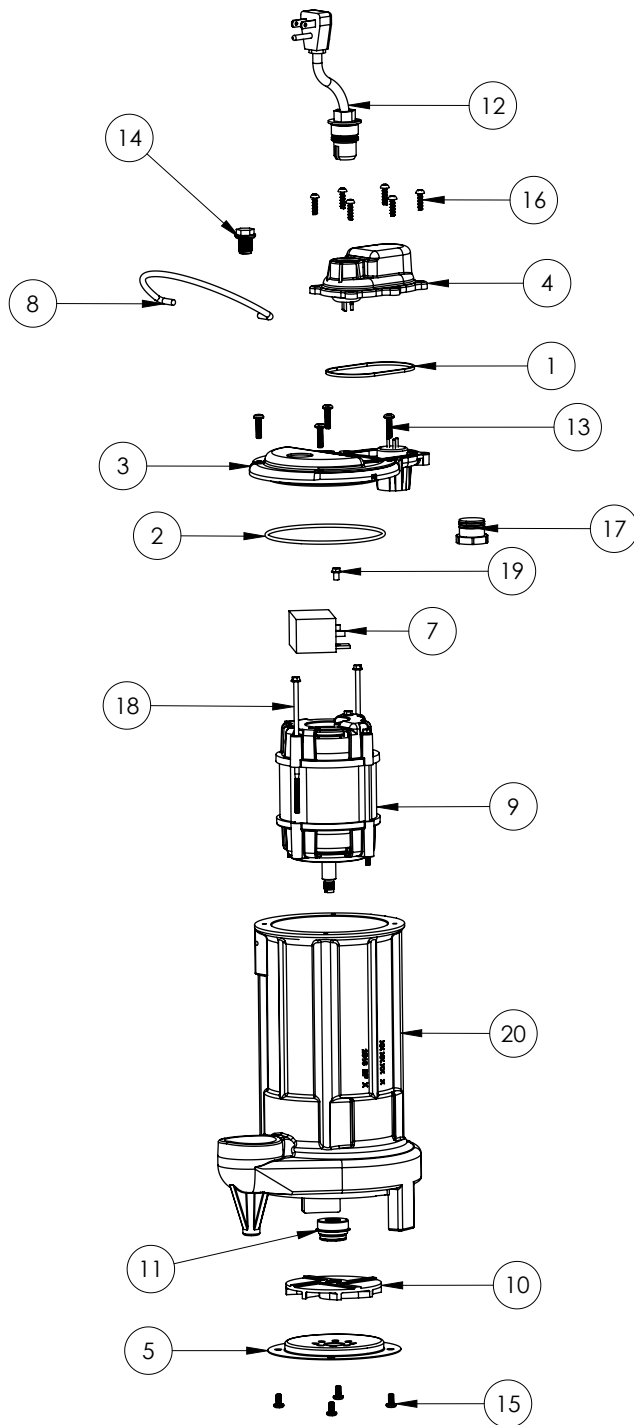

280-2 (B39)

280-2

280-2 (B39)

#	PART #	DESCRIPTION	QTY	Note
1	K001046	SEALRING, CHAMBER COVER	1	
2	2357000	O-RING	1	[1]
3	240600B	MOTOR COVER	1	
4	240700B	CHAMBER COVER	1	
5	2414000	280 SERIES STAMPING INLET	1	
7	K001305	CAPACITOR	1	
8	K001082	HANDLE	1	
9	2420200	2 POLE 115V MOTOR	1	[1]
10	K001091	280 SERIES IMPELLER KIT	1	
11	50980A0	1/2 INCH UNITIZED SEAL	1	[1]
12	K001008	POWER CORD, 115V, 25 FOOT CORD	1	
13	8072000	#10 - 24 x 3/4" SCREW	4	
14	8089000	OIL PLUG, O-RING ASSEMBLY	1	
15	8092000	#10 - 24 x 3/8" SCREW	4	
16	8104200	#10 HILO X 5/8" STAINLESS STEEL SCREW	6	
17	8105000	PROTECTIVE CAP	1	
18	8150000	#8-32 x 4-7/8" SCREW	2	[1]
19	8160000	CAPACITOR SCREW	1	[1]
20	25162CJ	HOUSING	1	

PART NOTES:

[1] - Part requires factory authorized service. Contact Liberty Pumps at 1-800-543-2550