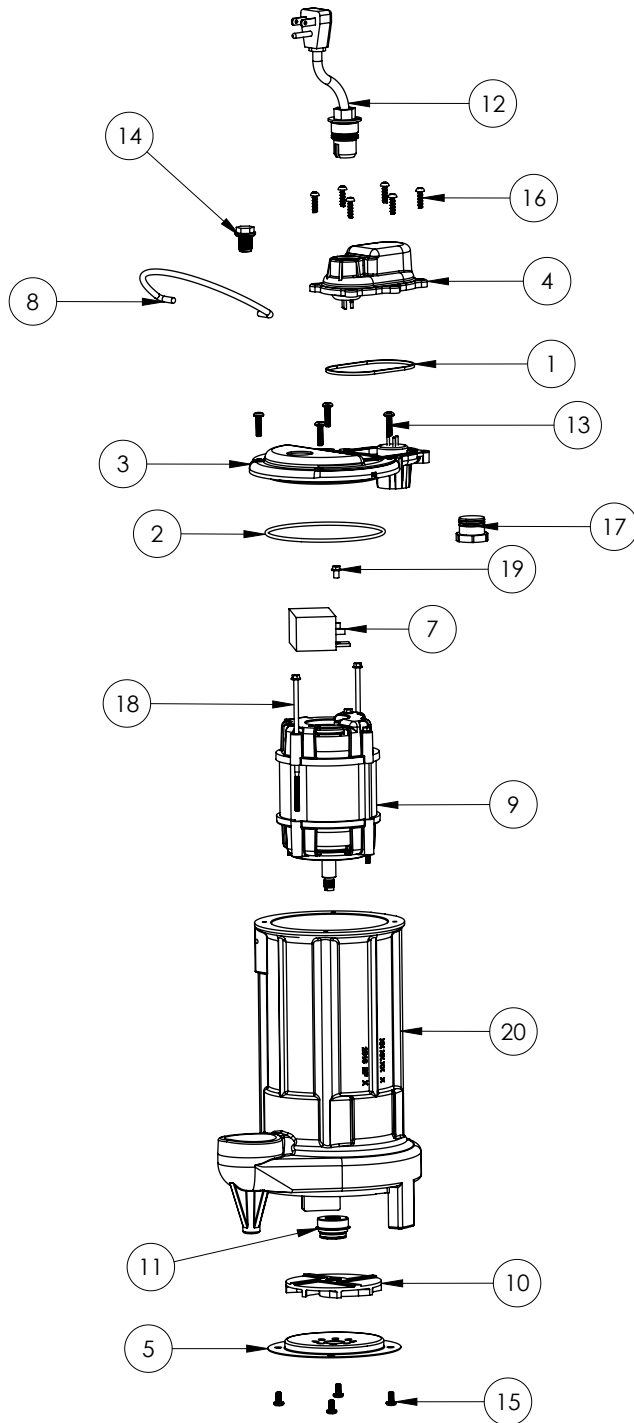

## 280 (B10)

#	PART #	DESCRIPTION	QTY	Note
1	25160AG	CAST IRON HOUSING WITH HOLE	1	
2	25200B0	CAPACITOR	1	[1]
3	2517000	MOTOR, .8 HP	1	
4	2357000	O-RING	1	[1]
5	240600G	MOTOR COVER, GREY	1	
6	K001046	SEALRING, CHAMBER COVER	1	
7	240700G	CHAMBER COVER, GREY	1	
8	K001082	HANDLE	1	
9	8105000	PROTECTIVE CAP	1	
10	8089000	OIL PLUG, O-RING ASSEMBLY	1	
11	K001010	POWER CORD, 115V, 10 FOOT CORD	1	
12	5098000	1/2 INCH UNITIZED SEAL	1	
13	2414000	280 SERIES STAMPING INLET	1	
14	K001091	280 SERIES IMPELLER KIT	1	
15	8104200	#10 HILO X 5/8" STAINLESS STEEL SCREW	6	
16	8072000	#10 - 24 x 3/4" SCREW	4	
17	8092000	#10 - 24 x 3/8" SCREW	4	

## 280 (B20)

#	PART #	DESCRIPTION	QTY	Note
1	25160AG	CAST IRON HOUSING WITH HOLE	1	
2	25200B0	CAPACITOR	1	[1]
3	2517000	MOTOR, .8 HP	1	
4	2357000	O-RING	1	[1]
5	240600G	MOTOR COVER, GREY	1	
6	K001046	SEALRING, CHAMBER COVER	1	
7	240700G	CHAMBER COVER, GREY	1	
8	K001082	HANDLE	1	
9	8105000	PROTECTIVE CAP	1	
10	8089000	OIL PLUG, O-RING ASSEMBLY	1	
11	K001010	POWER CORD, 115V, 10 FOOT CORD	1	
12	50980A0	1/2 INCH UNITIZED SEAL	1	[1]
13	2414000	280 SERIES STAMPING INLET	1	
14	K001091	280 SERIES IMPELLER KIT	1	
15	8104200	#10 HILO X 5/8" STAINLESS STEEL SCREW	6	
16	8072000	#10 - 24 x 3/4" SCREW	4	
17	8092000	#10 - 24 x 3/8" SCREW	4	

## 280 (B39)

#	PART #	DESCRIPTION	QTY	Note
1	K001046	SEALRING, CHAMBER COVER	1	
2	2357000	O-RING	1	[1]
3	240600B	MOTOR COVER	1	
4	240700B	CHAMBER COVER	1	
5	2414000	280 SERIES STAMPING INLET	1	
7	K001305	CAPACITOR	1	
8	K001082	HANDLE	1	
9	2420200	2 POLE 115V MOTOR	1	[1]
10	K001091	280 SERIES IMPELLER KIT	1	
11	50980A0	1/2 INCH UNITIZED SEAL	1	[1]
12	K001010	POWER CORD, 115V, 10 FOOT CORD	1	
13	8072000	#10 - 24 x 3/4" SCREW	4	
14	8089000	OIL PLUG, O-RING ASSEMBLY	1	
15	8092000	#10 - 24 x 3/8" SCREW	4	
16	8104200	#10 HILO X 5/8" STAINLESS STEEL SCREW	6	
17	8105000	PROTECTIVE CAP	1	
18	8150000	#8-32 x 4-7/8" SCREW	2	[1]
19	8160000	CAPACITOR SCREW	1	[1]
20	25162CJ	HOUSING	1	