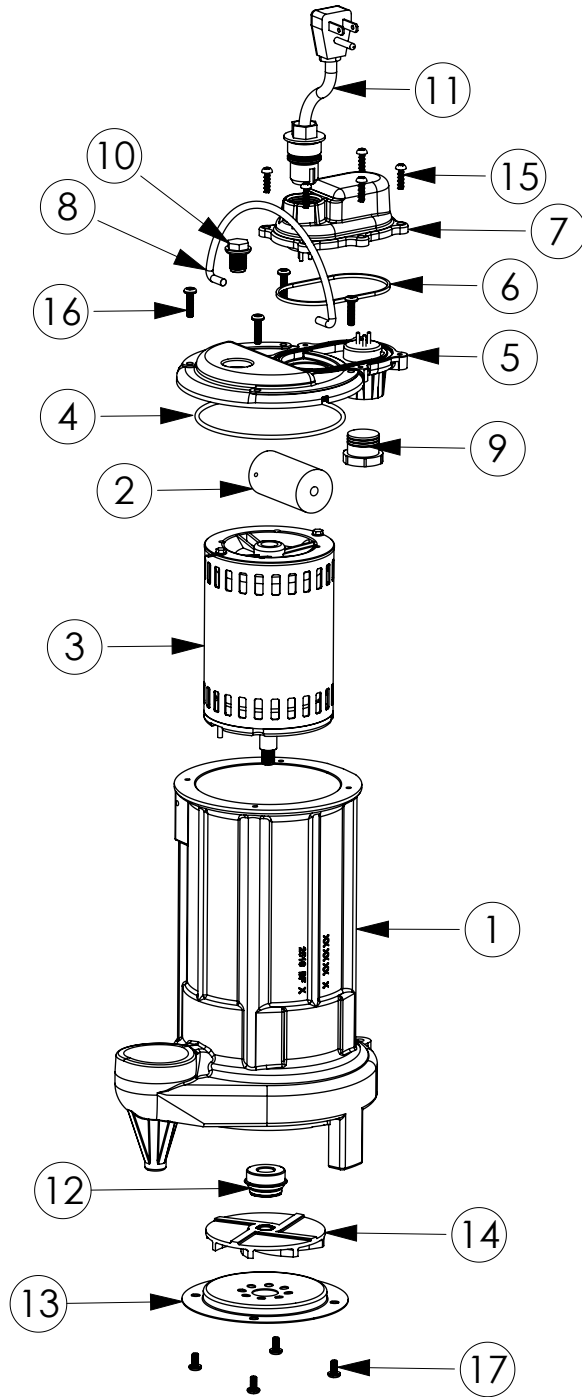

**PART NOTES:**

[1] - Part requires factory authorized service. Contact Liberty Pumps at 1-800-543-2550

280-2 (B10)

**280-2****280-2 (B10)**

#	PART #	DESCRIPTION	QTY	Note
1	25160AG	CAST IRON HOUSING WITH HOLE	1	
2	25200B0	CAPACITOR	1	[1]
3	2517000	MOTOR, .8 HP	1	
4	2357000	O-RING	1	[1]
5	240600G	MOTOR COVER, GREY	1	
6	K001046	SEALRING, CHAMBER COVER	1	
7	240700G	CHAMBER COVER, GREY	1	
8	K001082	HANDLE	1	
9	8105000	PROTECTIVE CAP	1	
10	8089000	OIL PLUG, O-RING ASSEMBLY	1	
11	K001008	POWER CORD, 115V, 25 FOOT CORD	1	
12	50980A0	1/2 INCH UNITIZED SEAL	1	[1]
13	2414000	280 SERIES STAMPING INLET	1	
14	K001091	280 SERIES IMPELLER KIT	1	
15	8104200	#10 HILO X 5/8" STAINLESS STEEL SCREW	6	
16	8072000	#10 - 24 x 3/4" SCREW	4	
17	8092000	#10 - 24 x 3/8" SCREW	4	

**PART NOTES:**

[1] - Part requires factory authorized service. Contact Liberty Pumps at 1-800-543-2550

280-2 (B20)

**280-2****280-2 (B20)**

#	PART #	DESCRIPTION	QTY	Note
1	25160AG	CAST IRON HOUSING WITH HOLE	1	
2	25200B0	CAPACITOR	1	[1]
3	2517000	MOTOR, .8 HP	1	
4	2357000	O-RING	1	[1]
5	240600G	MOTOR COVER, GREY	1	
6	K001046	SEALRING, CHAMBER COVER	1	
7	240700G	CHAMBER COVER, GREY	1	
8	K001082	HANDLE	1	
9	8105000	PROTECTIVE CAP	1	
10	8089000	OIL PLUG, O-RING ASSEMBLY	1	
11	K001008	POWER CORD, 115V, 25 FOOT CORD	1	
12	50980A0	1/2 INCH UNITIZED SEAL	1	[1]
13	2414000	280 SERIES STAMPING INLET	1	
14	K001091	280 SERIES IMPELLER KIT	1	
15	8104200	#10 HILO X 5/8" STAINLESS STEEL SCREW	6	
16	8072000	#10 - 24 x 3/4" SCREW	4	
17	8092000	#10 - 24 x 3/8" SCREW	4	