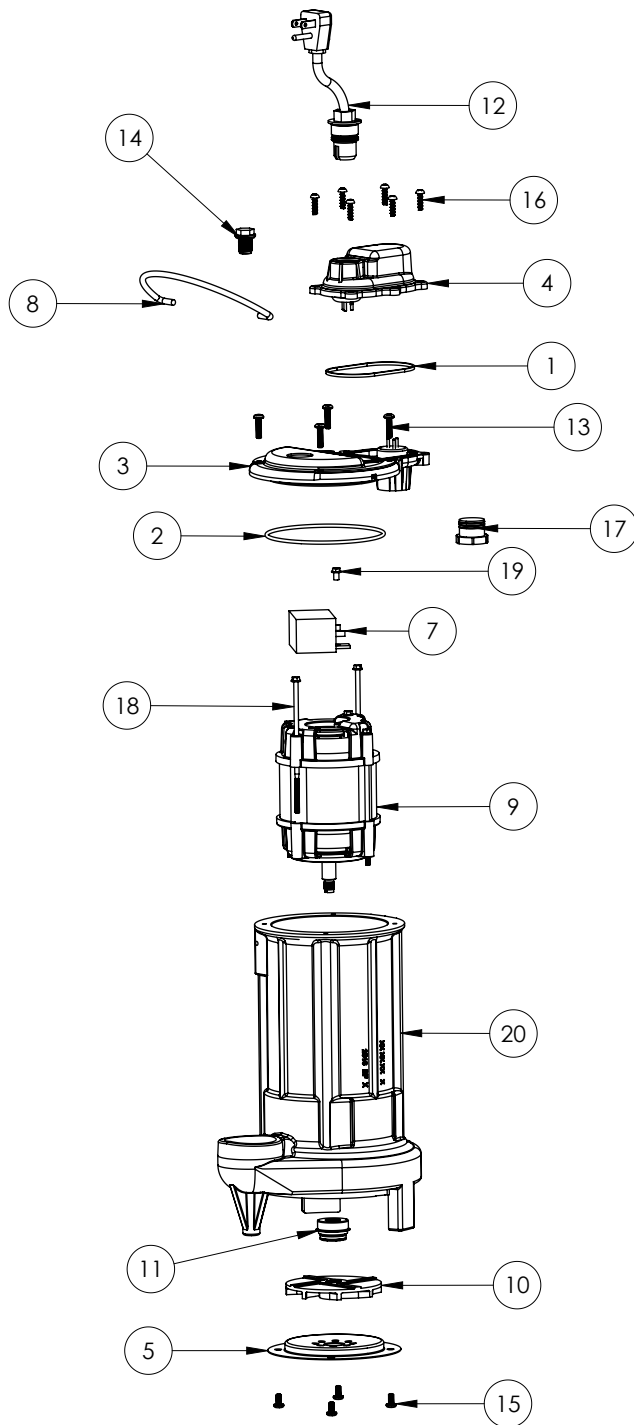

280-3 (B39)

280-3 (B39)

#	PART #	DESCRIPTION	QTY	Note
1	K001046	SEALRING, CHAMBER COVER	1	
2	2357000	O-RING	1	[1]
3	240600B	MOTOR COVER	1	
4	240700B	CHAMBER COVER	1	
5	2414000	280 SERIES STAMPING INLET	1	
7	K001305	CAPACITOR	1	
8	K001082	HANDLE	1	
9	2420200	2 POLE 115V MOTOR	1	[1]
10	K001091	280 SERIES IMPELLER KIT	1	
11	50980A0	1/2 INCH UNITIZED SEAL	1	[1]
12	K001346	POWER CORD, 35FT.	1	
13	8072000	#10 - 24 x 3/4" SCREW	4	
14	8089000	OIL PLUG, O-RING ASSEMBLY	1	
15	8092000	#10 - 24 x 3/8" SCREW	4	
16	8104200	#10 HILO X 5/8" STAINLESS STEEL SCREW	6	
17	8105000	PROTECTIVE CAP	1	
18	8150000	#8-32 x 4-7/8" SCREW	2	[1]
19	8160000	CAPACITOR SCREW	1	[1]
20	25162CJ	HOUSING	1	

PART NOTES:

[1] - Part requires factory authorized service. Contact Liberty Pumps at 1-800-543-2550