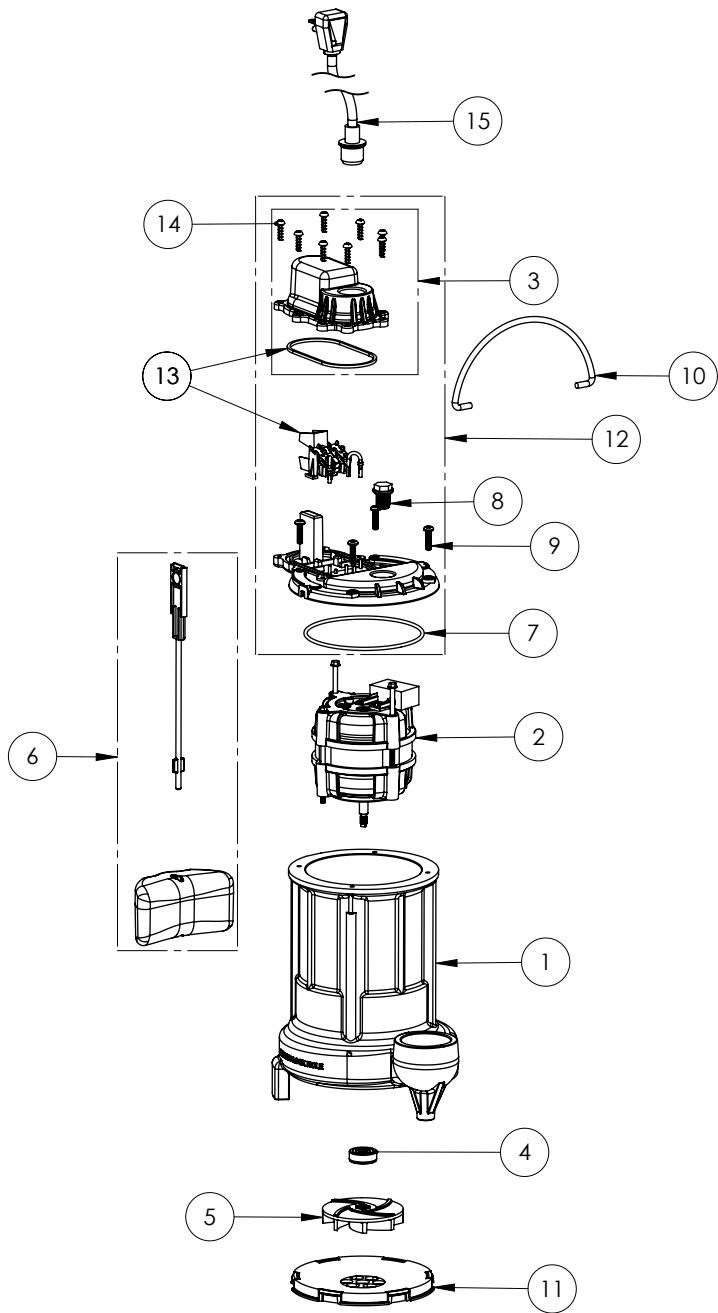

257HV (B60)

**257HV****257HV (B60)**

#	PART #	DESCRIPTION	QTY	Note
1	25050BJ	CAST IRON HOUSING WITHOUT HOLE FOR SWITCH MOUNT	1	
2	2421200	MOTOR	1	[1]
3	K001329	VMF SWITCH COVER KIT	1	
4	K001254	3043000 5/16" SHAFT SEAL	1	[1]
5	K001331	IMPELLER	1	
6	K001048	VMF FLOAT AND ROD KIT	1	
7	2357000	O-RING	1	[1]
8	8089000	OIL PLUG, O-RING ASSEMBLY	1	
9	8072000	#10 - 24 x 3/4" SCREW	4	
10	K001082	HANDLE	1	
11	2502000	PLASTIC SCREEN	1	
12	K001332	VMF MOTOR COVER KIT	1	
13	K001330	VMF SWITCH AND SEALRING KIT	1	
14	8104200	#10 HILO X 5/8" STAINLESS STEEL SCREW	8	
15	K001058	POWER CORD, 10FT. 230V	1	
16	8153000	#8-32 UNC X 3.5 LG STATOR BOLT	2	[1]

**PART NOTES:**

[1] - Part requires factory authorized service. Contact Liberty Pumps at 1-800-543-2550

257HV-2 (B60)

**257HV-2****257HV-2 (B60)**

#	PART #	DESCRIPTION	QTY	Note
1	25050BJ	CAST IRON HOUSING WITHOUT HOLE FOR SWITCH MOUNT	1	
2	2421200	MOTOR	1	[1]
3	K001329	VMF SWITCH COVER KIT	1	
4	K001254	3043000 5/16" SHAFT SEAL	1	[1]
5	K001331	IMPELLER	1	
6	K001048	VMF FLOAT AND ROD KIT	1	
7	2357000	O-RING	1	[1]
8	8089000	OIL PLUG, O-RING ASSEMBLY	1	
9	8072000	#10 - 24 x 3/4" SCREW	4	
10	K001082	HANDLE	1	
11	2502000	PLASTIC SCREEN	1	
12	K001332	VMF MOTOR COVER KIT	1	
13	K001330	VMF SWITCH AND SEALRING KIT	1	
14	8104200	#10 HILO X 5/8" STAINLESS STEEL SCREW	8	
15	K001059	POWER CORD, 230V, 25 FOOT CORD	1	

**PART NOTES:**

[1] - Part requires factory authorized service. Contact Liberty Pumps at 1-800-543-2550