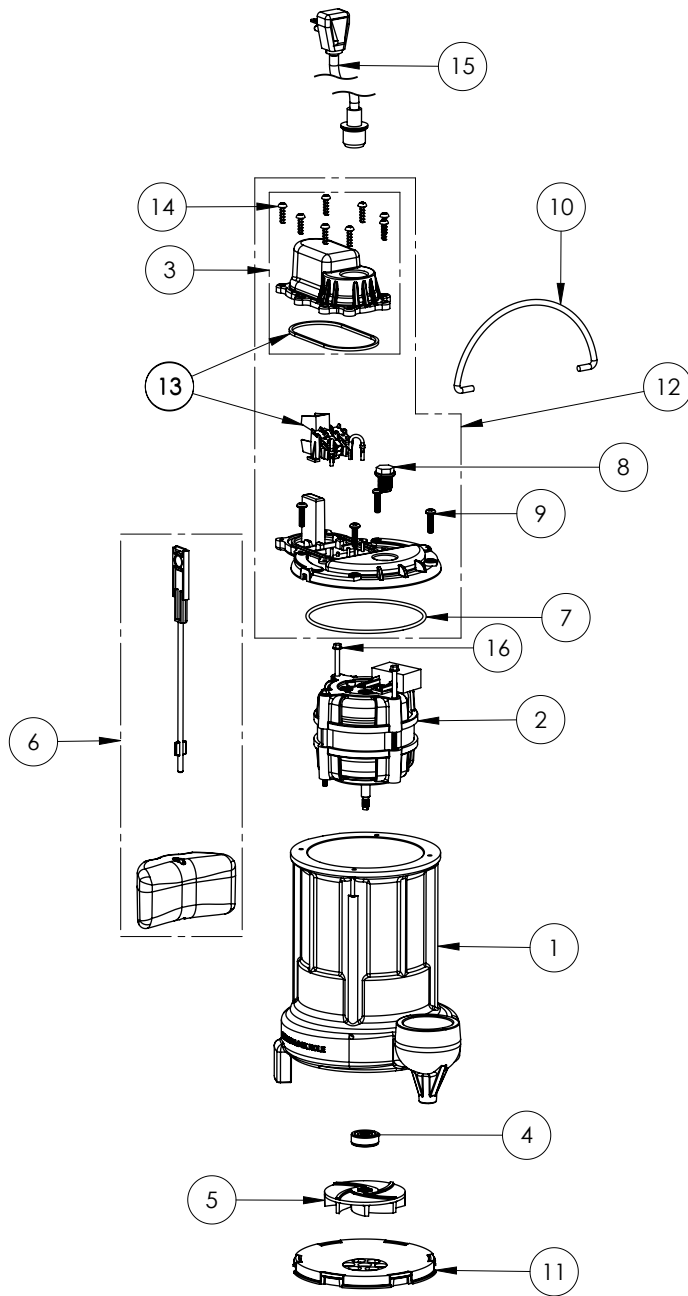

257HV (B60)

**257HV****257HV (B60)**

#	PART #	DESCRIPTION	QTY	Note
1	25050BJ	CAST IRON HOUSING WITHOUT HOLE FOR SWITCH MOUNT	1	
2	2421200	MOTOR	1	[1]
3	K001329	VMF SWITCH COVER KIT	1	
4	K001254	3043000 5/16" SHAFT SEAL	1	[1]
5	K001331	IMPELLER	1	
6	K001048	VMF FLOAT AND ROD KIT	1	
7	2357000	O-RING	1	[1]
8	8089000	OIL PLUG, O-RING ASSEMBLY	1	
9	8072000	#10 - 24 x 3/4" SCREW	4	
10	K001082	HANDLE	1	
11	2502000	PLASTIC SCREEN	1	
12	K001332	VMF MOTOR COVER KIT	1	
13	K001330	VMF SWITCH AND SEALRING KIT	1	
14	8104200	#10 HILO X 5/8" STAINLESS STEEL SCREW	8	
15	K001058	POWER CORD, 10FT. 230V	1	
16	8153000	#8-32 UNC X 3.5 LG STATOR BOLT	2	[1]

**PART NOTES:**

[1] - Part requires factory authorized service. Contact Liberty Pumps at 1-800-543-2550

257HV-2 (B60)

**257HV-2****257HV-2 (B60)**

#	PART #	DESCRIPTION	QTY	Note
1	25050BJ	CAST IRON HOUSING WITHOUT HOLE FOR SWITCH MOUNT	1	
2	2421200	MOTOR	1	[1]
3	K001329	VMF SWITCH COVER KIT	1	
4	K001254	3043000 5/16" SHAFT SEAL	1	[1]
5	K001331	IMPELLER	1	
6	K001048	VMF FLOAT AND ROD KIT	1	
7	2357000	O-RING	1	[1]
8	8089000	OIL PLUG, O-RING ASSEMBLY	1	
9	8072000	#10 - 24 x 3/4" SCREW	4	
10	K001082	HANDLE	1	
11	2502000	PLASTIC SCREEN	1	
12	K001332	VMF MOTOR COVER KIT	1	
13	K001330	VMF SWITCH AND SEALRING KIT	1	
14	8104200	#10 HILO X 5/8" STAINLESS STEEL SCREW	8	
15	K001059	POWER CORD, 230V, 25 FOOT CORD	1	

**PART NOTES:**

[1] - Part requires factory authorized service. Contact Liberty Pumps at 1-800-543-2550