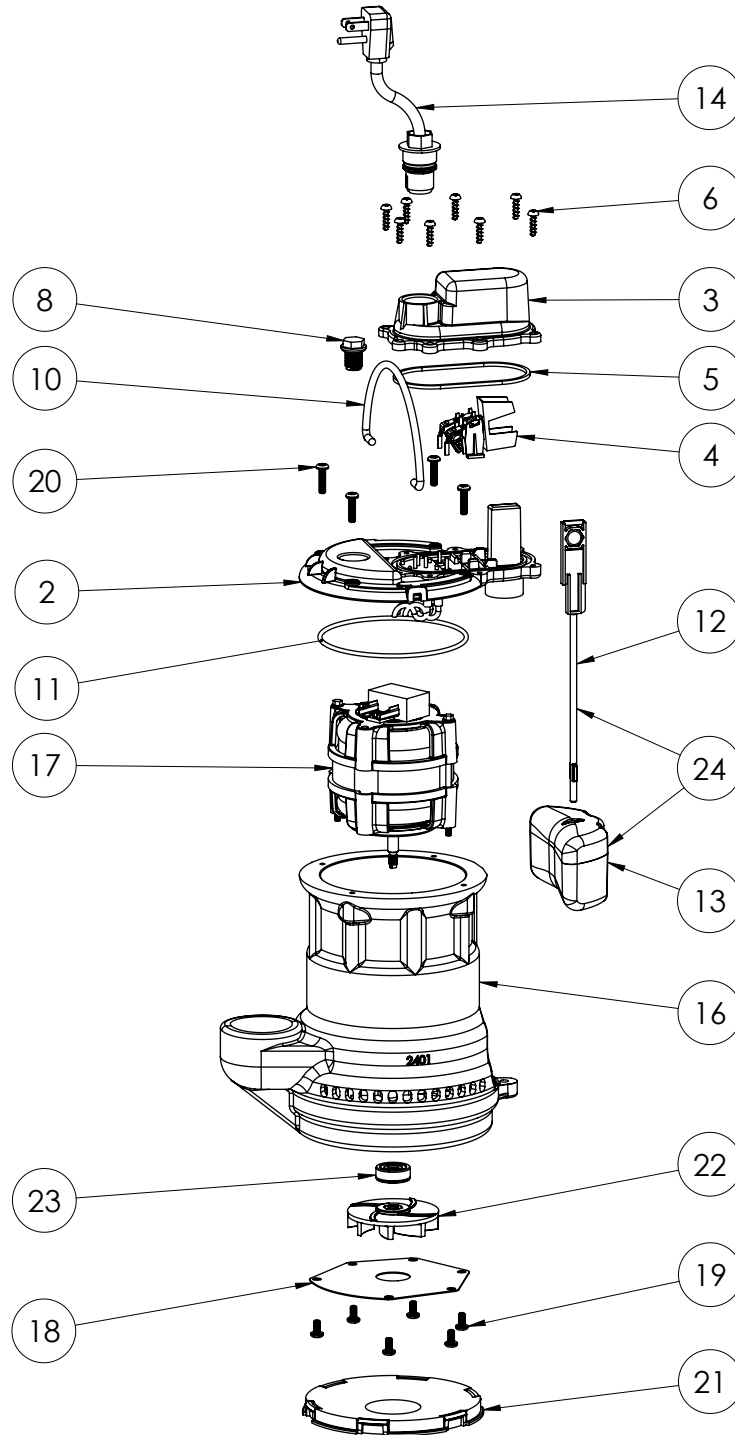

247 (B59)

247 (B59)

#	PART #	DESCRIPTION	QTY	Note
2	206500B	VMF MOTOR COVER, BLACK	1	
3	K001069	VMF SWITCH COVER, BLACK	1	
4	K001012	VMF SWITCH	1	
5	2072000	SEALRING, SWITCH COVER	1	
6	8104200	#10 HILO X 5/8" STAINLESS STEEL SCREW	8	
8	8089000	OIL PLUG, O-RING ASSEMBLY	1	
10	K001082	HANDLE	1	
11	2357000	O-RING	1	[1]
12	2075000	VMF FLOAT ROD	1	[1]
13	2362000	VMF FLOAT	1	[1]
14	K001010	POWER CORD, 115V, 10 FOOT CORD	1	
16	242300J	CAST IRON HOUSING VMF	1	
17	2415200	PSC MOTOR	1	[1]
18	24030A0	FLAT VOLUTE PLATE	1	
19	8092000	#10 - 24 x 3/8" SCREW	6	
20	8072000	#10 - 24 x 3/4" SCREW	4	
21	25020A0	SOLID BOTTOM PLUG	1	
22	2416000	IMPELLER	1	
23	K001254	3043000 5/16" SHAFT SEAL	1	[1]
24	K001048	VMF FLOAT AND ROD KIT	1	

PART NOTES:

[1] - Part requires factory authorized service. Contact Liberty Pumps at 1-800-543-2550