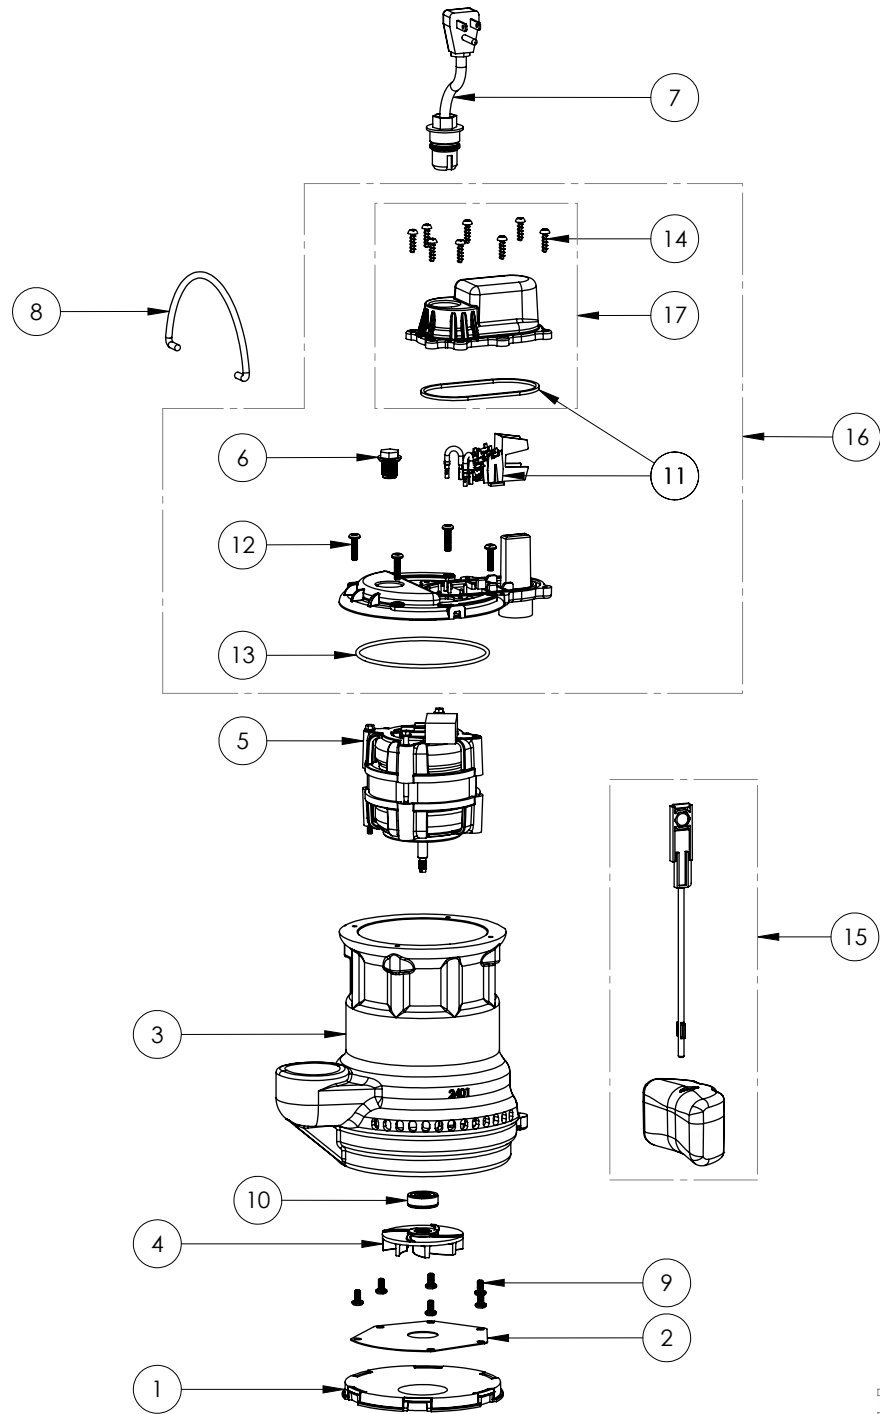

## 247 (B59)

#	PART #	DESCRIPTION	QTY	Note
2	206500B	VMF MOTOR COVER, BLACK	1	
3	K001069	VMF SWITCH COVER, BLACK	1	
4	K001012	VMF SWITCH	1	
5	2072000	SEALRING, SWITCH COVER	1	
6	8104200	#10 HILO X 5/8" STAINLESS STEEL SCREW	8	
8	8089000	OIL PLUG, O-RING ASSEMBLY	1	
10	K001082	HANDLE	1	
11	2357000	O-RING	1	[1]
12	2075000	VMF FLOAT ROD	1	[1]
13	2362000	VMF FLOAT	1	[1]
14	K001010	POWER CORD, 115V, 10 FOOT CORD	1	
16	242300J	CAST IRON HOUSING VMF	1	
17	2415200	PSC MOTOR	1	[1]
18	24030A0	FLAT VOLUTE PLATE	1	
19	8092000	#10 - 24 x 3/8" SCREW	6	
20	8072000	#10 - 24 x 3/4" SCREW	4	
21	25020A0	SOLID BOTTOM PLUG	1	
22	2416000	IMPELLER	1	
23	K001254	3043000 5/16" SHAFT SEAL	1	[1]
24	K001048	VMF FLOAT AND ROD KIT	1	

## 247 (B60)

#	PART #	DESCRIPTION	QTY	Note
1	25020A0	SOLID BOTTOM PLUG	1	
2	24030A0	FLAT VOLUTE PLATE	1	
3	242300J	CAST IRON HOUSING VMF	1	
4	2416000	IMPELLER	1	
5	2415200	PSC MOTOR	1	[1]
6	8089000	OIL PLUG, O-RING ASSEMBLY	1	
7	K001010	POWER CORD, 115V, 10 FOOT CORD	1	
8	K001082	HANDLE	1	
9	8092000	#10 - 24 x 3/8" SCREW	6	
10	K001254	3043000 5/16" SHAFT SEAL	1	[1]
11	K001330	VMF SWITCH AND SEALRING KIT	1	
12	8072000	#10 - 24 x 3/4" SCREW	4	
13	2357000	O-RING	1	[1]
14	8104200	#10 HILO X 5/8" STAINLESS STEEL SCREW	8	
15	K001048	VMF FLOAT AND ROD KIT	1	
16	K001332	VMF MOTOR COVER KIT	1	
17	K001329	VMF SWITCH COVER KIT	1	