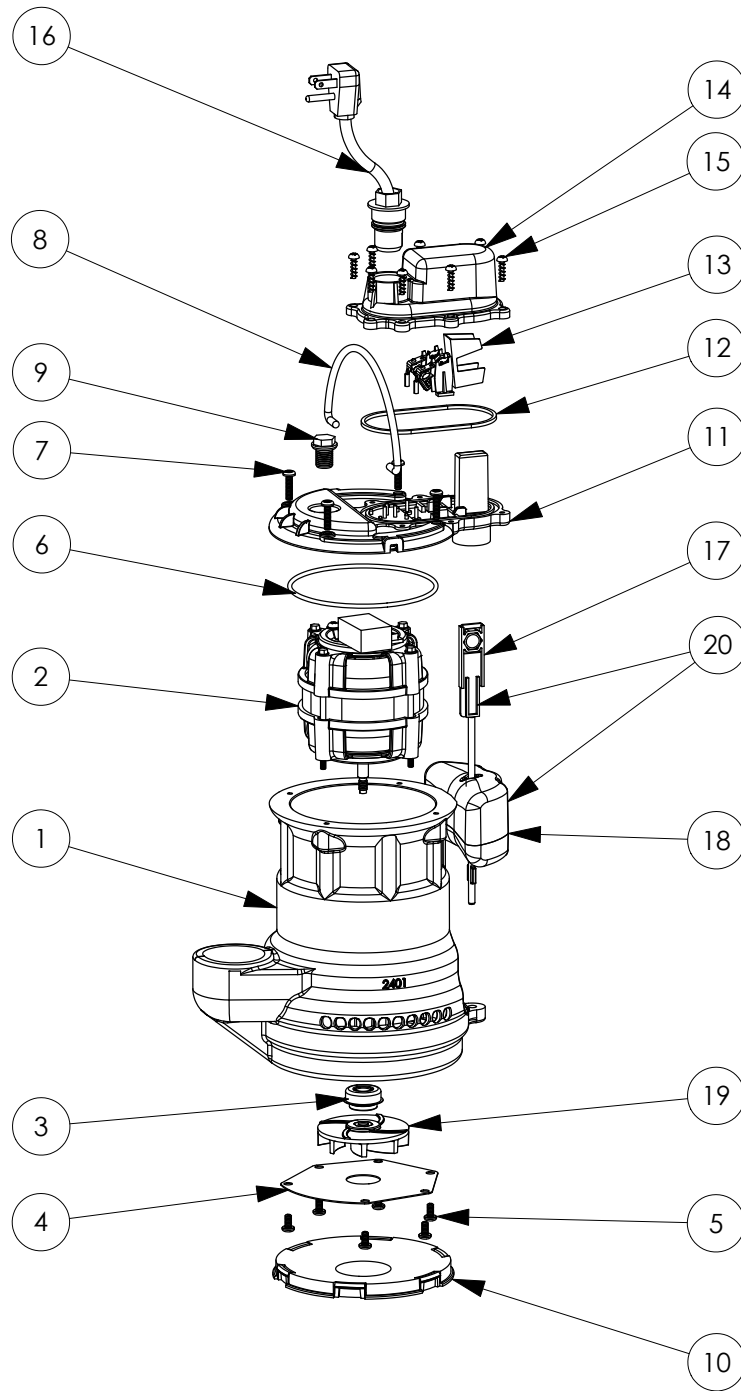

## 247 (B10)

#	PART #	DESCRIPTION	QTY	Note
1	240100G	CAST IRON HOUSING WITHOUT HOLE	1	
2	2404200	MOTOR	1	
3	2309000	5/16 SHAFT SEAL	1	
4	2408000	IMPELLER	1	
5	2403000	INLET STAMPING, STAINLESS STEEL	1	
6	8092000	#10 - 24 x 3/8" SCREW	6	
7	2357000	O-RING	1	[1]
8	8072000	#10 - 24 x 3/4" SCREW	4	
9	K001082	HANDLE	1	
10	8089000	OIL PLUG, O-RING ASSEMBLY	1	
11	25020A0	SOLID BOTTOM PLUG	1	
12	206500G	VMF MOTOR COVER GREY	1	
13	2072000	SEALRING, SWITCH COVER	1	
14	K001012	VMF SWITCH	1	
15	K001069	VMF SWITCH COVER, BLACK	1	
16	8104200	#10 HILO X 5/8" STAINLESS STEEL SCREW	8	
17	K001010	POWER CORD, 115V, 10 FOOT CORD	1	
18	2075000	VMF FLOAT ROD	1	[1]
19	2362000	VMF FLOAT	1	[1]
20	K001048	VMF FLOAT AND ROD KIT	1	

## 247 (B23)

#	PART #	DESCRIPTION	QTY	Note
1	2411000	CAST IRON HOUSING	1	
2	2415000	MOTOR	1	
3	2309000	5/16 SHAFT SEAL	1	
4	24030A0	FLAT VOLUTE PLATE	1	
5	8092000	#10 - 24 x 3/8" SCREW	6	
6	2357000	O-RING	1	[1]
7	8072000	#10 - 24 x 3/4" SCREW	4	
8	K001082	HANDLE	1	
9	8089000	OIL PLUG, O-RING ASSEMBLY	1	
10	25020A0	SOLID BOTTOM PLUG	1	
11	206500G	VMF MOTOR COVER GREY	1	
12	2072000	SEALRING, SWITCH COVER	1	
13	K001012	VMF SWITCH	1	
14	K001069	VMF SWITCH COVER, BLACK	1	
15	8104200	#10 HILO X 5/8" STAINLESS STEEL SCREW	8	
16	K001010	POWER CORD, 115V, 10 FOOT CORD	1	
17	2075000	VMF FLOAT ROD	1	[1]
18	2362000	VMF FLOAT	1	[1]
19	2416000	IMPELLER	1	
20	K001048	VMF FLOAT AND ROD KIT	1	