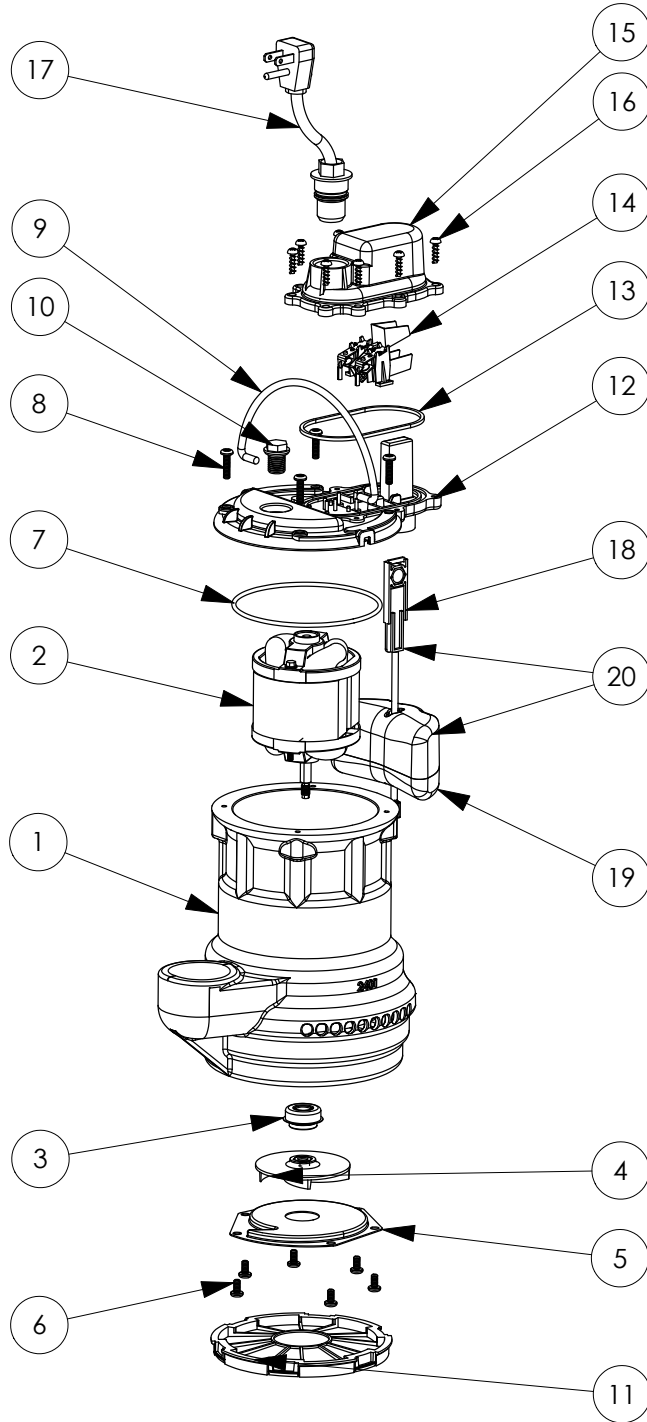

## 247 (B10)

#	PART #	DESCRIPTION	QTY	Note
1	240100G	CAST IRON HOUSING WITHOUT HOLE	1	
2	2404200	MOTOR	1	
3	2309000	5/16 SHAFT SEAL	1	
4	2408000	IMPELLER	1	
5	2403000	INLET STAMPING, STAINLESS STEEL	1	
6	8092000	#10 - 24 x 3/8" SCREW	6	
7	2357000	O-RING	1	[1]
8	8072000	#10 - 24 x 3/4" SCREW	4	
9	K001082	HANDLE	1	
10	8089000	OIL PLUG, O-RING ASSEMBLY	1	
11	25020A0	SOLID BOTTOM PLUG	1	
12	206500G	VMF MOTOR COVER GREY	1	
13	2072000	SEALRING, SWITCH COVER	1	
14	K001012	VMF SWITCH	1	
15	K001069	VMF SWITCH COVER, BLACK	1	
16	8104200	#10 HILO X 5/8" STAINLESS STEEL SCREW	8	
17	K001010	POWER CORD, 115V, 10 FOOT CORD	1	
18	2075000	VMF FLOAT ROD	1	[1]
19	2362000	VMF FLOAT	1	[1]
20	K001048	VMF FLOAT AND ROD KIT	1	

## 247 (B23)

#	PART #	DESCRIPTION	QTY	Note
1	2411000	CAST IRON HOUSING	1	
2	2415000	MOTOR	1	
3	2309000	5/16 SHAFT SEAL	1	
4	24030A0	FLAT VOLUTE PLATE	1	
5	8092000	#10 - 24 x 3/8" SCREW	6	
6	2357000	O-RING	1	[1]
7	8072000	#10 - 24 x 3/4" SCREW	4	
8	K001082	HANDLE	1	
9	8089000	OIL PLUG, O-RING ASSEMBLY	1	
10	25020A0	SOLID BOTTOM PLUG	1	
11	206500G	VMF MOTOR COVER GREY	1	
12	2072000	SEALRING, SWITCH COVER	1	
13	K001012	VMF SWITCH	1	
14	K001069	VMF SWITCH COVER, BLACK	1	
15	8104200	#10 HILO X 5/8" STAINLESS STEEL SCREW	8	
16	K001010	POWER CORD, 115V, 10 FOOT CORD	1	
17	2075000	VMF FLOAT ROD	1	[1]
18	2362000	VMF FLOAT	1	[1]
19	2416000	IMPELLER	1	
20	K001048	VMF FLOAT AND ROD KIT	1	