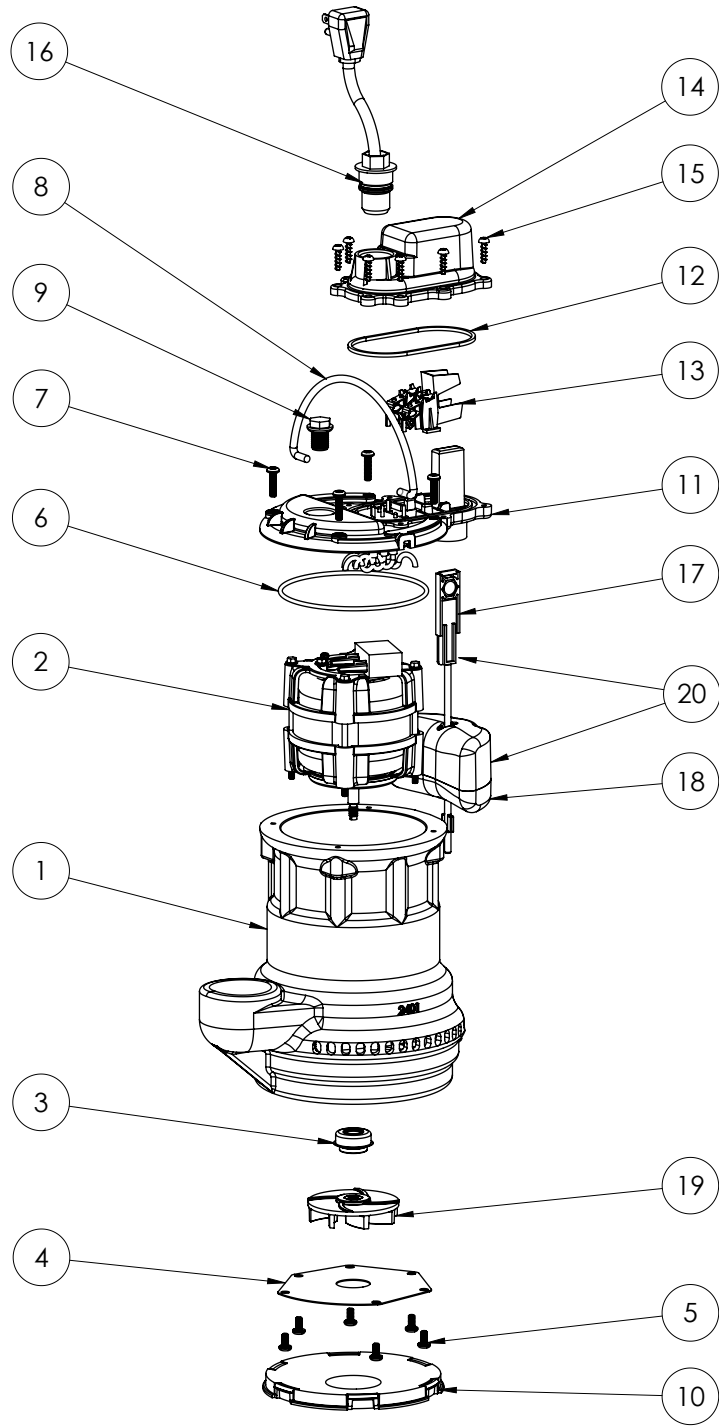

247-2 (B36)

247-2 (B36)

#	PART #	DESCRIPTION	QTY	Note
1	241100J	CAST IRON HOUSING	1	
2	2415200	PSC MOTOR	1	[1]
3	2309000	5/16 SHAFT SEAL	1	
4	24030A0	FLAT VOLUTE PLATE	1	
5	8092000	#10 - 24 x 3/8" SCREW	6	
6	2357000	O-RING	1	[1]
7	8072000	#10 - 24 x 3/4" SCREW	4	
8	K001082	HANDLE	1	
9	8089000	OIL PLUG, O-RING ASSEMBLY	1	
10	25020A0	SOLID BOTTOM PLUG	1	
11	206500G	VMF MOTOR COVER GREY	1	
12	2072000	SEALRING, SWITCH COVER	1	
13	K001012	VMF SWITCH	1	
14	K001069	VMF SWITCH COVER, BLACK	1	
15	8104200	#10 HILO X 5/8" STAINLESS STEEL SCREW	8	
16	K001008	POWER CORD, 115V, 25 FOOT CORD	1	
17	2075000	VMF FLOAT ROD	1	[1]
18	2362000	VMF FLOAT	1	[1]
19	2416000	IMPELLER	1	
20	K001048	VMF FLOAT AND ROD KIT	1	

PART NOTES:

[1] - Part requires factory authorized service. Contact Liberty Pumps at 1-800-543-2550