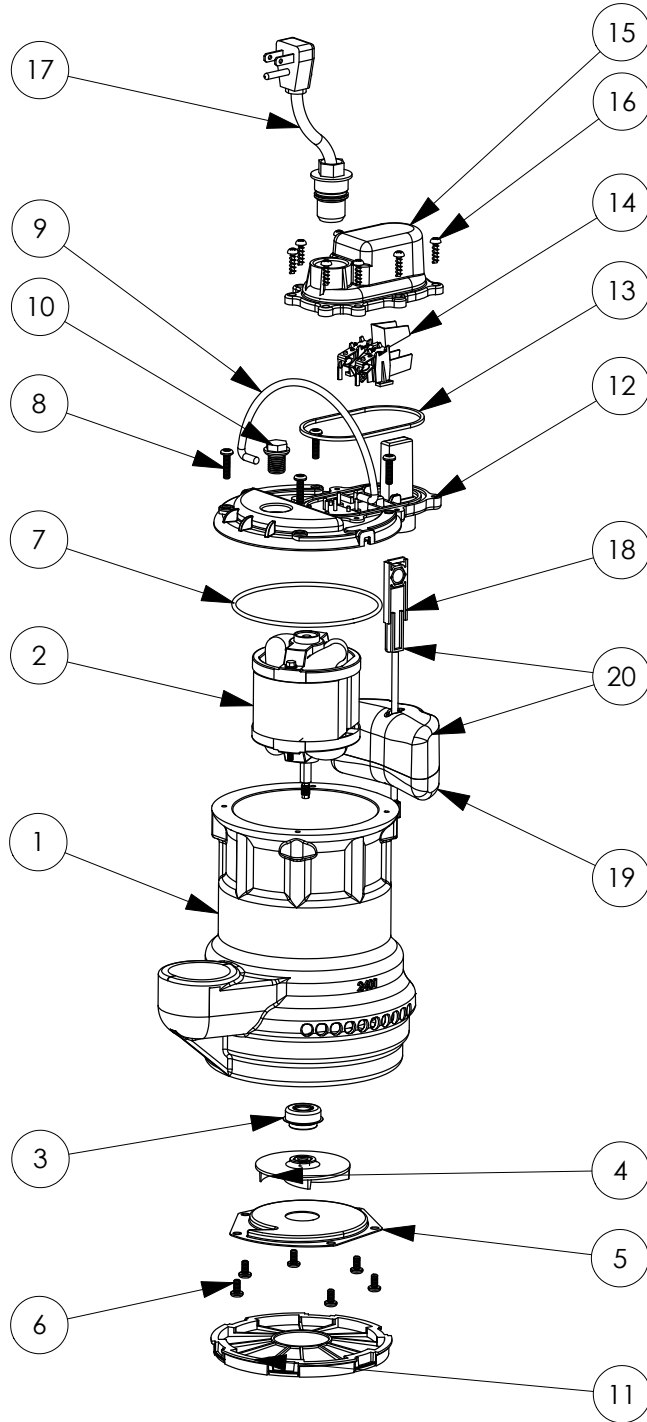

247-2 (B10)

247-2 (B10)

#	PART #	DESCRIPTION	QTY	Note
1	240100G	CAST IRON HOUSING WITHOUT HOLE	1	
2	2404200	MOTOR	1	
3	2309000	5/16 SHAFT SEAL	1	
4	2408000	IMPELLER	1	
5	2403000	INLET STAMPING, STAINLESS STEEL	1	
6	8092000	#10 - 24 x 3/8" SCREW	6	
7	2357000	O-RING	1	[1]
8	8072000	#10 - 24 x 3/4" SCREW	4	
9	K001082	HANDLE	1	
10	8089000	OIL PLUG, O-RING ASSEMBLY	1	
11	25020A0	SOLID BOTTOM PLUG	1	
12	206500G	VMF MOTOR COVER GREY	1	
13	2072000	SEALRING, SWITCH COVER	1	
14	K001012	VMF SWITCH	1	
15	K001069	VMF SWITCH COVER, BLACK	1	
16	8104200	#10 HILO X 5/8" STAINLESS STEEL SCREW	8	
17	K001008	POWER CORD, 115V, 25 FOOT CORD	1	
18	2075000	VMF FLOAT ROD	1	[1]
19	2362000	VMF FLOAT	1	[1]
20	K001048	VMF FLOAT AND ROD KIT	1	

PART NOTES:

[1] - Part requires factory authorized service. Contact Liberty Pumps at 1-800-543-2550

247-2 (B23)

247-2 (B23)

#	PART #	DESCRIPTION	QTY	Note
1	2411000	CAST IRON HOUSING	1	
2	2415000	MOTOR	1	
3	2309000	5/16 SHAFT SEAL	1	
4	24030A0	FLAT VOLUTE PLATE	1	
5	8092000	#10 - 24 x 3/8" SCREW	6	
6	2357000	O-RING	1	[1]
7	8072000	#10 - 24 x 3/4" SCREW	4	
8	K001082	HANDLE	1	
9	8089000	OIL PLUG, O-RING ASSEMBLY	1	
10	25020A0	SOLID BOTTOM PLUG	1	
11	206500G	VMF MOTOR COVER GREY	1	
12	2072000	SEALRING, SWITCH COVER	1	
13	K001012	VMF SWITCH	1	
14	K001069	VMF SWITCH COVER, BLACK	1	
15	8104200	#10 HILO X 5/8" STAINLESS STEEL SCREW	8	
16	K001008	POWER CORD, 115V, 25 FOOT CORD	1	
17	2075000	VMF FLOAT ROD	1	[1]
18	2362000	VMF FLOAT	1	[1]
19	2416000	IMPELLER	1	
20	K001048	VMF FLOAT AND ROD KIT	1	