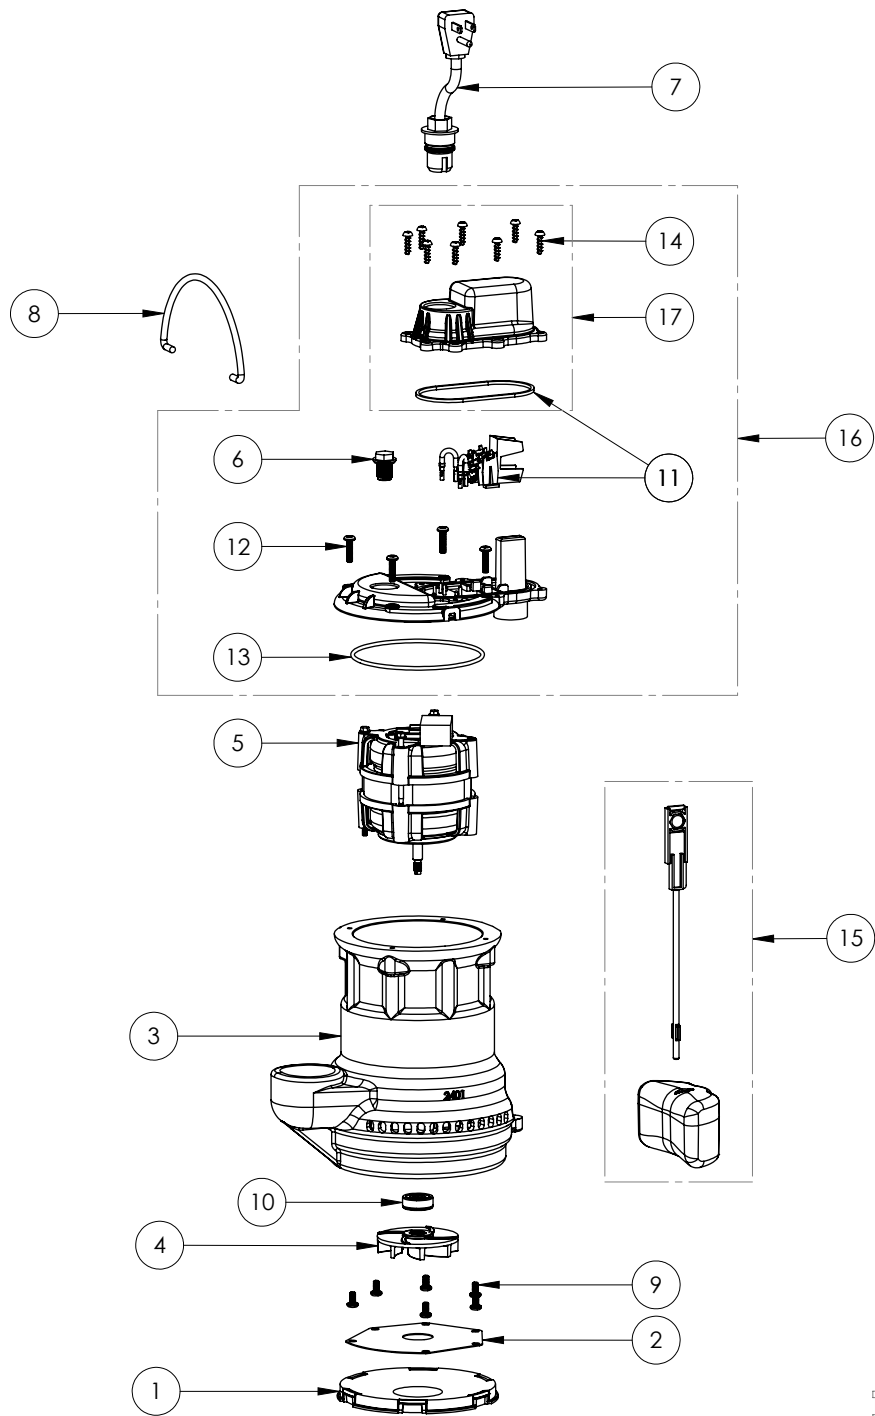

PART NOTES:

[1] - Part requires factory authorized service. Contact Liberty Pumps at 1-800-543-2550

247-2 (B59)

247-2 (B59)

#	PART #	DESCRIPTION	QTY	Note
2	206500B	VMF MOTOR COVER, BLACK	1	
3	K001069	VMF SWITCH COVER, BLACK	1	
4	K001012	VMF SWITCH	1	
5	2072000	SEALRING, SWITCH COVER	1	
6	8104200	#10 HILO X 5/8" STAINLESS STEEL SCREW	8	
8	8089000	OIL PLUG, O-RING ASSEMBLY	1	
10	K001082	HANDLE	1	
11	2357000	O-RING	1	[1]
12	2075000	VMF FLOAT ROD	1	[1]
13	2362000	VMF FLOAT	1	[1]
14	K001008	POWER CORD, 115V, 25 FOOT CORD	1	
16	242300J	CAST IRON HOUSING VMF	1	
17	2415200	PSC MOTOR	1	[1]
18	24030A0	FLAT VOLUTE PLATE	1	
19	8092000	#10 - 24 x 3/8" SCREW	6	
20	8072000	#10 - 24 x 3/4" SCREW	4	
21	25020A0	SOLID BOTTOM PLUG	1	
22	2416000	IMPELLER	1	
23	K001254	3043000 5/16" SHAFT SEAL	1	[1]
24	K001048	VMF FLOAT AND ROD KIT	1	

PART NOTES:

[1] - Part requires factory authorized service. Contact Liberty Pumps at 1-800-543-2550

247-2 (B60)

247-2 (B60)

#	PART #	DESCRIPTION	QTY	Note
1	25020A0	SOLID BOTTOM PLUG	1	
2	24030A0	FLAT VOLUTE PLATE	1	
3	242300J	CAST IRON HOUSING VMF	1	
4	2416000	IMPELLER	1	
5	2415200	PSC MOTOR	1	[1]
6	8089000	OIL PLUG, O-RING ASSEMBLY	1	
7	K001008	POWER CORD, 115V, 25 FOOT CORD	1	
8	K001082	HANDLE	1	
9	8092000	#10 - 24 x 3/8" SCREW	6	
10	K001254	3043000 5/16" SHAFT SEAL	1	[1]
11	K001330	VMF SWITCH AND SEALRING KIT	1	
12	8072000	#10 - 24 x 3/4" SCREW	4	
13	2357000	O-RING	1	[1]
14	8104200	#10 HILO X 5/8" STAINLESS STEEL SCREW	8	
15	K001048	VMF FLOAT AND ROD KIT	1	
16	K001332	VMF MOTOR COVER KIT	1	
17	K001329	VMF SWITCH COVER KIT	1	