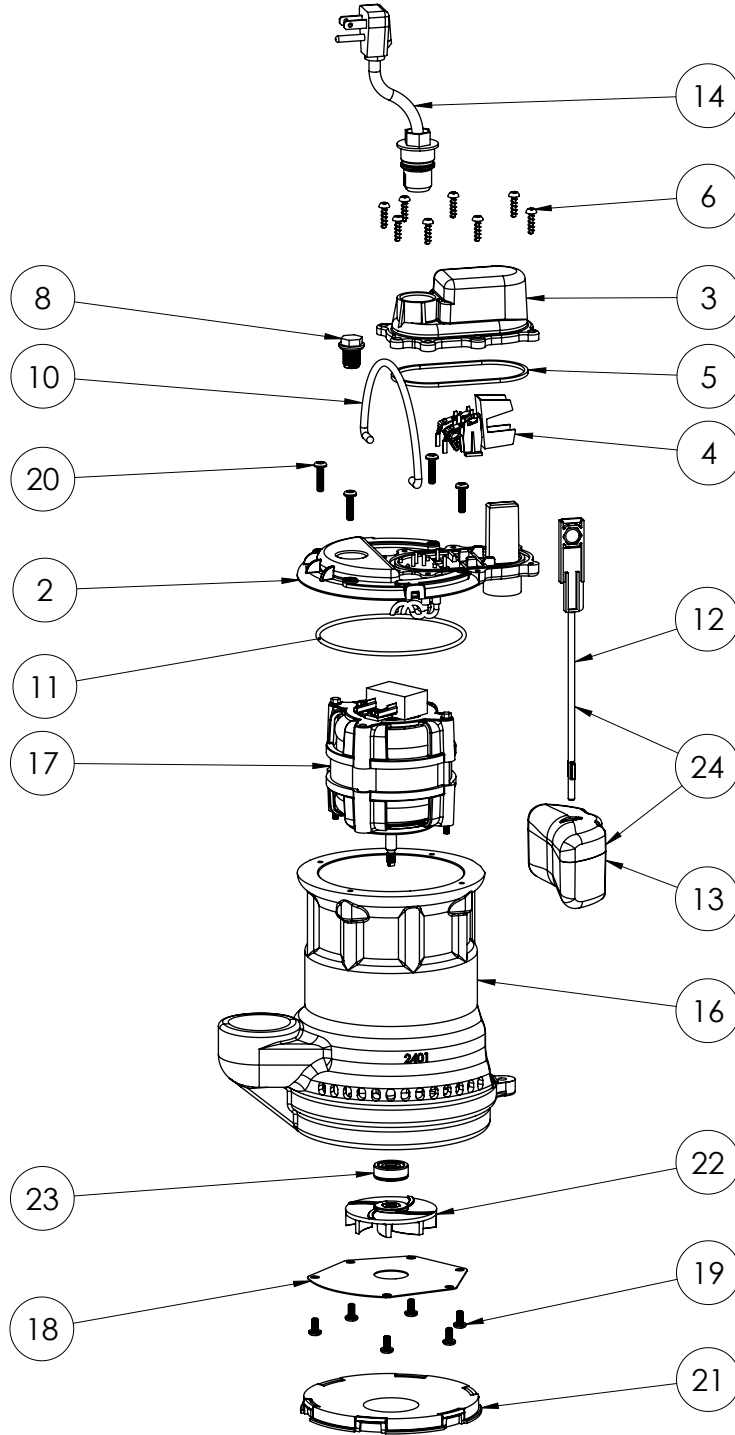

PART NOTES:

[1] - Part requires factory authorized service. Contact Liberty Pumps at 1-800-543-2550

247-2 (B36)

247-2 (B36)

#	PART #	DESCRIPTION	QTY	Note
1	241100J	CAST IRON HOUSING	1	
2	2415200	PSC MOTOR	1	[1]
3	2309000	5/16 SHAFT SEAL	1	
4	24030A0	FLAT VOLUTE PLATE	1	
5	8092000	#10 - 24 x 3/8" SCREW	6	
6	2357000	O-RING	1	[1]
7	8072000	#10 - 24 x 3/4" SCREW	4	
8	K001082	HANDLE	1	
9	8089000	OIL PLUG, O-RING ASSEMBLY	1	
10	25020A0	SOLID BOTTOM PLUG	1	
11	206500G	VMF MOTOR COVER GREY	1	
12	2072000	SEALRING, SWITCH COVER	1	
13	K001012	VMF SWITCH	1	
14	K001069	VMF SWITCH COVER, BLACK	1	
15	8104200	#10 HILO X 5/8" STAINLESS STEEL SCREW	8	
16	K001008	POWER CORD, 115V, 25 FOOT CORD	1	
17	2075000	VMF FLOAT ROD	1	[1]
18	2362000	VMF FLOAT	1	[1]
19	2416000	IMPELLER	1	
20	K001048	VMF FLOAT AND ROD KIT	1	

PART NOTES:

[1] - Part requires factory authorized service. Contact Liberty Pumps at 1-800-543-2550

247-2 (B59)

247-2 (B59)

#	PART #	DESCRIPTION	QTY	Note
2	206500B	VMF MOTOR COVER, BLACK	1	
3	K001069	VMF SWITCH COVER, BLACK	1	
4	K001012	VMF SWITCH	1	
5	2072000	SEALRING, SWITCH COVER	1	
6	8104200	#10 HILO X 5/8" STAINLESS STEEL SCREW	8	
8	8089000	OIL PLUG, O-RING ASSEMBLY	1	
10	K001082	HANDLE	1	
11	2357000	O-RING	1	[1]
12	2075000	VMF FLOAT ROD	1	[1]
13	2362000	VMF FLOAT	1	[1]
14	K001008	POWER CORD, 115V, 25 FOOT CORD	1	
16	242300J	CAST IRON HOUSING VMF	1	
17	2415200	PSC MOTOR	1	[1]
18	24030A0	FLAT VOLUTE PLATE	1	
19	8092000	#10 - 24 x 3/8" SCREW	6	
20	8072000	#10 - 24 x 3/4" SCREW	4	
21	25020A0	SOLID BOTTOM PLUG	1	
22	2416000	IMPELLER	1	
23	K001254	3043000 5/16" SHAFT SEAL	1	[1]
24	K001048	VMF FLOAT AND ROD KIT	1	