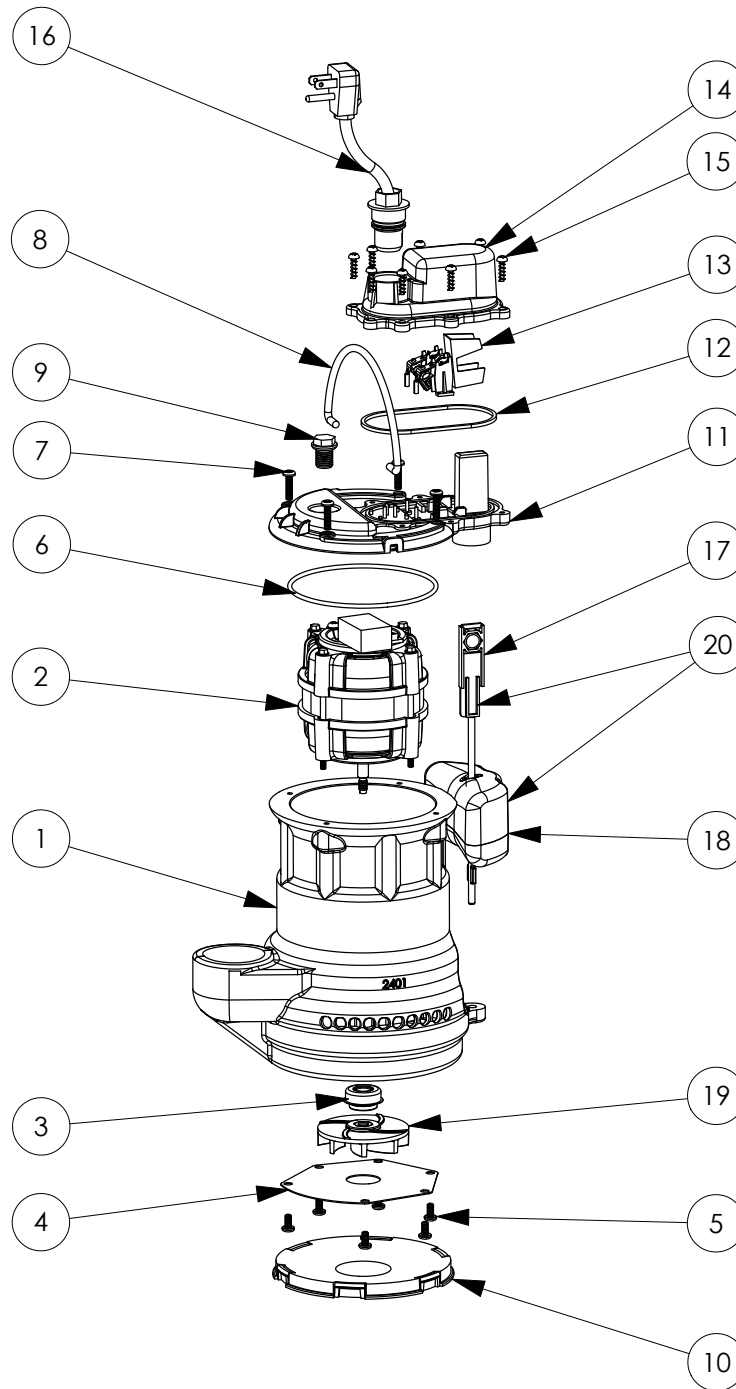

247-2 (B10)

247-2 (B10)

#	PART #	DESCRIPTION	QTY	Note
1	240100G	CAST IRON HOUSING WITHOUT HOLE	1	
2	2404200	MOTOR	1	
3	2309000	5/16 SHAFT SEAL	1	
4	2408000	IMPELLER	1	
5	2403000	INLET STAMPING, STAINLESS STEEL	1	
6	8092000	#10 - 24 x 3/8" SCREW	6	
7	2357000	O-RING	1	[1]
8	8072000	#10 - 24 x 3/4" SCREW	4	
9	K001082	HANDLE	1	
10	8089000	OIL PLUG, O-RING ASSEMBLY	1	
11	25020A0	SOLID BOTTOM PLUG	1	
12	206500G	VMF MOTOR COVER GREY	1	
13	2072000	SEALRING, SWITCH COVER	1	
14	K001012	VMF SWITCH	1	
15	K001069	VMF SWITCH COVER, BLACK	1	
16	8104200	#10 HILO X 5/8" STAINLESS STEEL SCREW	8	
17	K001008	POWER CORD, 115V, 25 FOOT CORD	1	
18	2075000	VMF FLOAT ROD	1	[1]
19	2362000	VMF FLOAT	1	[1]
20	K001048	VMF FLOAT AND ROD KIT	1	

PART NOTES:

[1] - Part requires factory authorized service. Contact Liberty Pumps at 1-800-543-2550

247-2 (B23)

247-2 (B23)

#	PART #	DESCRIPTION	QTY	Note
1	2411000	CAST IRON HOUSING	1	
2	2415000	MOTOR	1	
3	2309000	5/16 SHAFT SEAL	1	
4	24030A0	FLAT VOLUTE PLATE	1	
5	8092000	#10 - 24 x 3/8" SCREW	6	
6	2357000	O-RING	1	[1]
7	8072000	#10 - 24 x 3/4" SCREW	4	
8	K001082	HANDLE	1	
9	8089000	OIL PLUG, O-RING ASSEMBLY	1	
10	25020A0	SOLID BOTTOM PLUG	1	
11	206500G	VMF MOTOR COVER GREY	1	
12	2072000	SEALRING, SWITCH COVER	1	
13	K001012	VMF SWITCH	1	
14	K001069	VMF SWITCH COVER, BLACK	1	
15	8104200	#10 HILO X 5/8" STAINLESS STEEL SCREW	8	
16	K001008	POWER CORD, 115V, 25 FOOT CORD	1	
17	2075000	VMF FLOAT ROD	1	[1]
18	2362000	VMF FLOAT	1	[1]
19	2416000	IMPELLER	1	
20	K001048	VMF FLOAT AND ROD KIT	1	