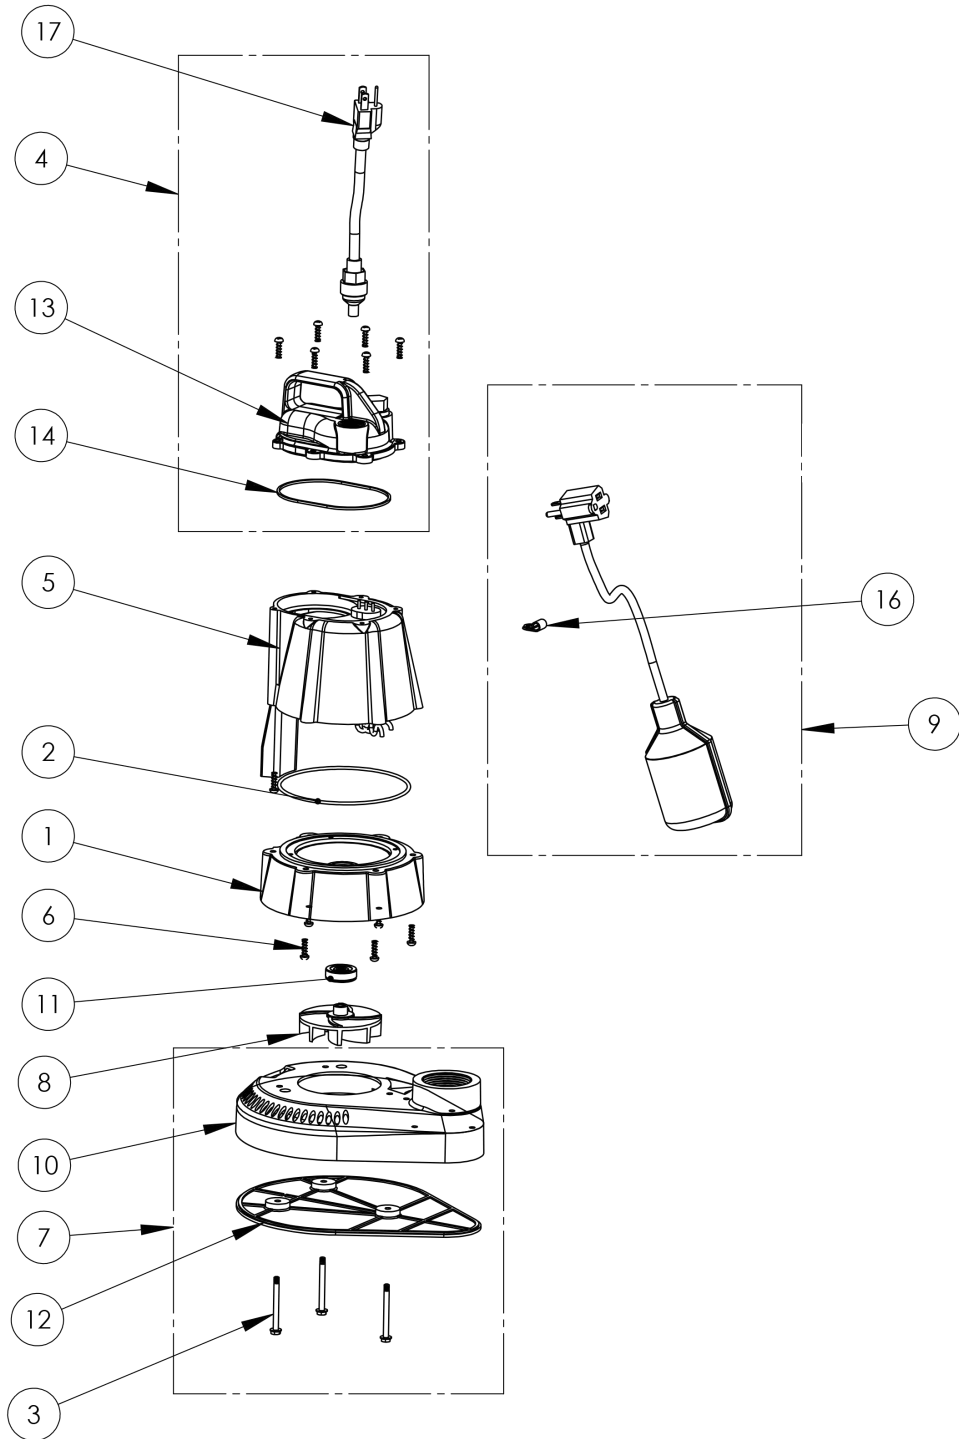

S38 (B34)

S38**S38 (B34)**

#	PART #	DESCRIPTION	QTY	Note
1	3011000	MOTOR PLATE	1	
2	3026000	O-RING	1	
3	3029E00	WASHER HEAD CAP SCREW	1	
4	K001165	CORD/COVER ASSEMBLY	1	
5	3010000	S35 HOUSING	1	
6	8104200	#10 HILO X 5/8" STAINLESS STEEL SCREW	14	
7	K001090	VOLUTE ASSEMBLY	1	
8	3019M00	IMPELLER	1	
9	K001245	SWITCH KIT	1	
10	3013000	VOLUTE	1	
11	3039000	DOUBLE LIP SEAL	1	
12	3016000	BASE PLATE	1	
13	3017000	CHAMBER COVER	1	
14	3018000	CHAMBER SEAL RING	1	
16	8014000	CABLE CLAMP	1	
17	3040EB0	S37 POWER CORD	1	

S38 (B34)