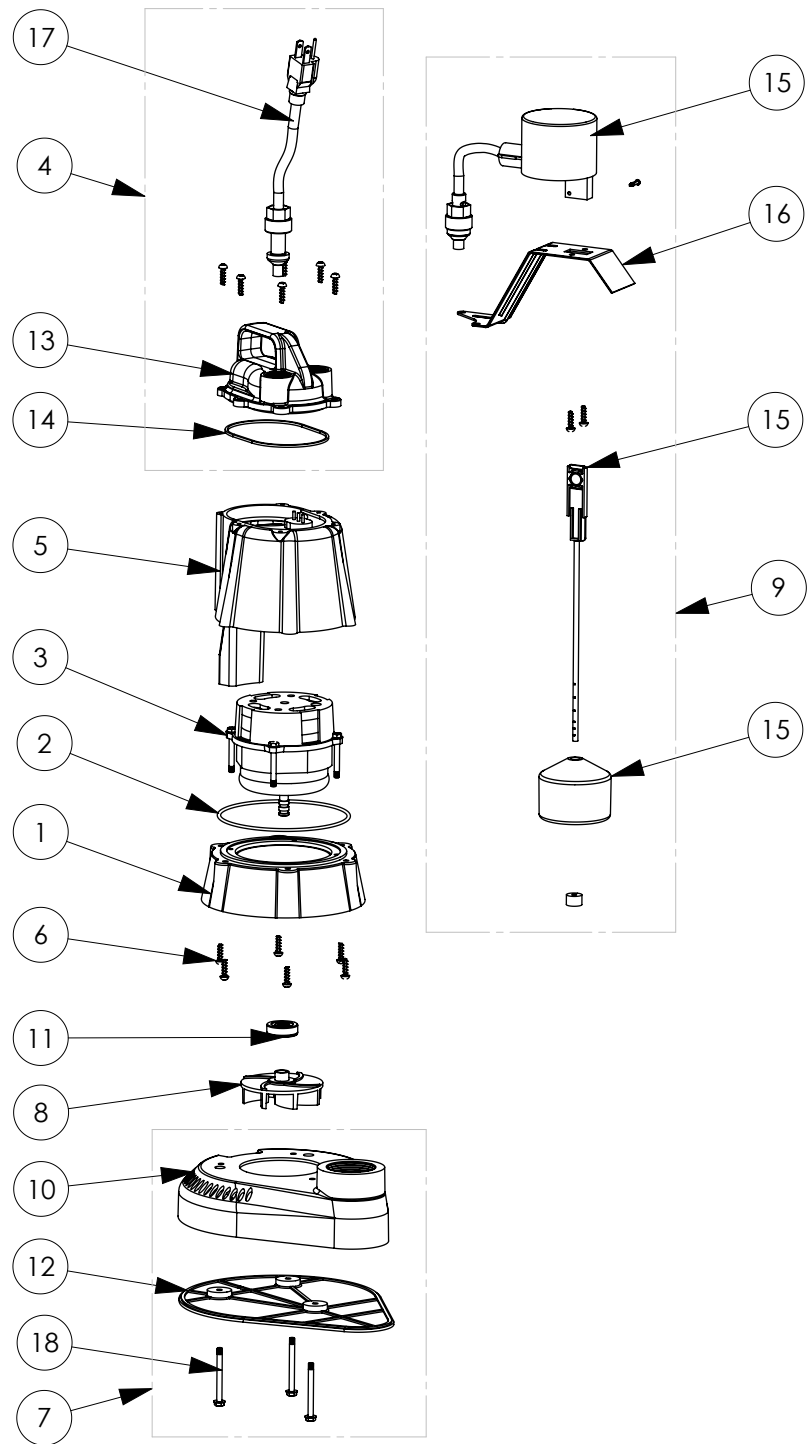

S37 (B34)

S37**S37 (B34)**

#	PART #	DESCRIPTION	QTY	Note
1	3011000	MOTOR PLATE	1	
2	3026000	O-RING	1	
3	3012000	MOTOR	1	
4	K001165	CORD/COVER ASSEMBLY	1	
5	3010000	S35 HOUSING	1	
6	8104200	#10 HILO X 5/8" STAINLESS STEEL SCREW	14	
7	K001090	VOLUTE ASSEMBLY	1	
8	3019M00	IMPELLER	1	
9	K001166	SWITCH KIT	1	
10	3013000	VOLUTE	1	
11	3039000	DOUBLE LIP SEAL	1	
12	3016000	BASE PLATE	1	
13	3017000	CHAMBER COVER	1	
14	3018000	CHAMBER SEAL RING	1	
15	4635000	VERTICAL SWITCH ASSEMBLY	1	
16	3381E00	S37 SWITCH BRACKET	1	
17	3040EB0	S37 POWER CORD	1	
18	3029E00	WASHER HEAD CAP SCREW	3	