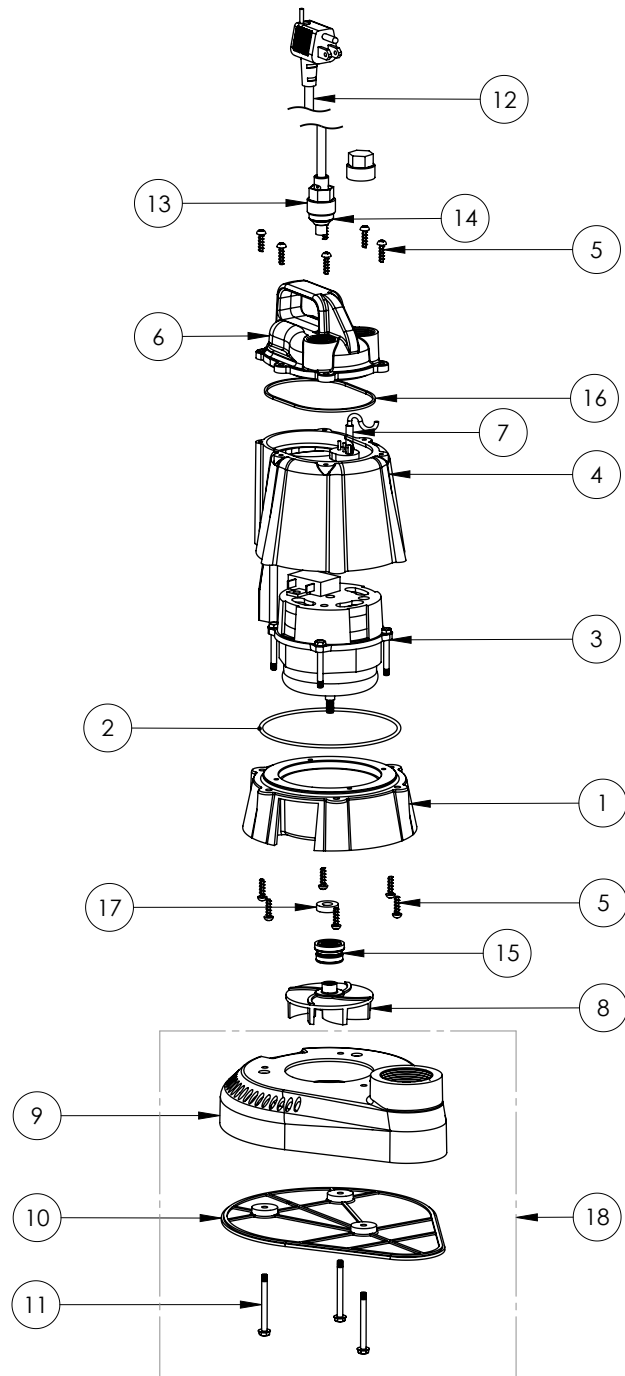

S35M

S35M (B10)

S35M**S35M (B10)**

#	PART #	DESCRIPTION	QTY	Note
1	3011000	MOTOR PLATE	1	
2	3026000	O-RING	1	
3	3012000	MOTOR	1	
4	3010000	S35 HOUSING	1	
5	8104200	#10 HILO X 5/8" STAINLESS STEEL SCREW	12	
6	3017000	CHAMBER COVER	1	
7	8076000	WIRE INSULATOR	3	[1]
8	3019E00	IMPELLER	1	
9	3013000	VOLUTE	1	
10	3016000	BASE PLATE	1	
11	3019E00	IMPELLER	3	
12	3023000	POWER CORD	1	
13	3021000	COMPRESSION NUT	2	
14	3022000	RUBBER SEAL RING	1	
15	3031000	FACE SEAL	1	
16	3018000	CHAMBER SEAL RING	1	
17	3034E00	LIP SEAL	1	
18	K001090	VOLUTE ASSEMBLY	1	

PART NOTES:

[1] - Part requires factory authorized service. Contact Liberty Pumps at 1-800-543-2550