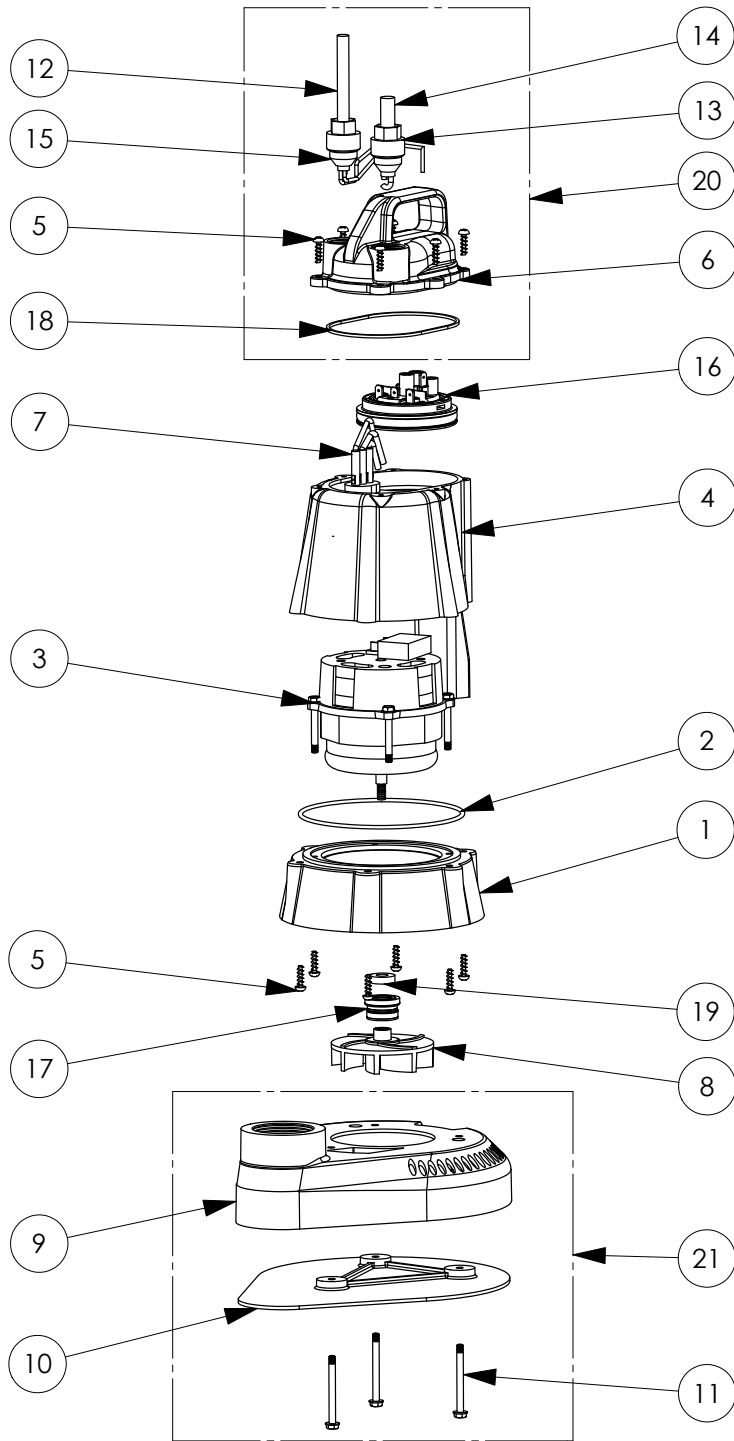

S35 (B10)

S35**S35 (B10)**

#	PART #	DESCRIPTION	QTY	Note
1	3011000	MOTOR PLATE	1	
2	3026000	O-RING	1	
3	3012000	MOTOR	1	
4	3010000	S35 HOUSING	1	
5	8104200	#10 HILO X 5/8" STAINLESS STEEL SCREW	12	
6	3017000	CHAMBER COVER	1	
7	8070000	WIRE INSULATOR	6	[1]
8	3019E00	IMPELLER	1	
9	3013000	VOLUTE	1	
10	3016000	BASE PLATE	1	
11	3029E00	WASHER HEAD CAP SCREW	3	
12	3024000	SWITCH CORD	1	
13	3021000	COMPRESSION NUT	1	
14	3023000	POWER CORD	1	
15	3022000	RUBBER SEAL RING	2	
16	K001089	SWITCH KIT	1	
17	3031000	FACE SEAL	1	
18	3018000	CHAMBER SEAL RING	1	
19	3034E00	LIP SEAL	1	
20	K001088	3035000 CORD/COVER ASSEMBLY	1	
21	K001090	VOLUTE ASSEMBLY	1	

PART NOTES:

[1] - Part requires factory authorized service. Contact Liberty Pumps at 1-800-543-2550